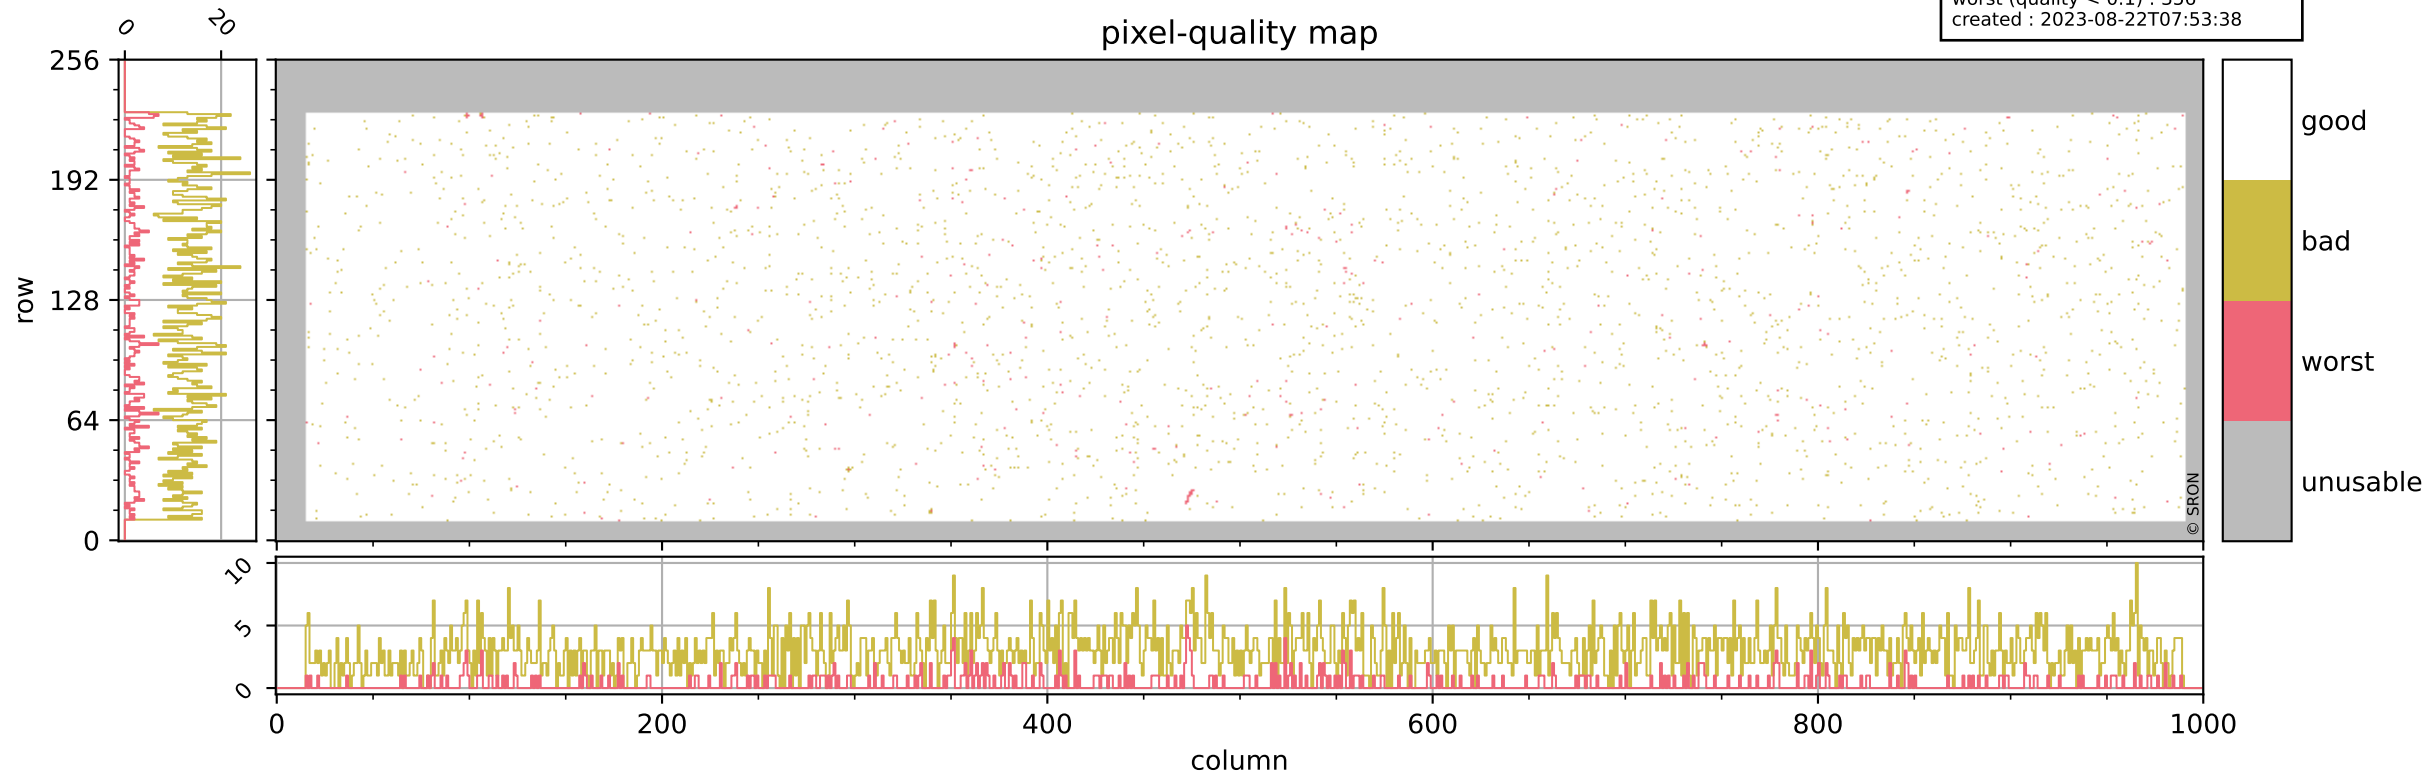

Tropomi SWIR pixel quality (official)

orbits : 20 in [7372, 7417]
coverage : 2019-03-17 / 2019-03-20
bad (quality < 0.8) : 2958
worst (quality < 0.1) : 356
created : 2023-08-22T07:53:38

pixel-quality map

Tropomi SWIR pixel quality (official)

orbits : 20 in [7372, 7417]
coverage : 2019-03-17 / 2019-03-20
bad (quality < 0.8) : 292
worst (quality < 0.1) : 117
created : 2023-08-22T07:53:38

Tropomi SWIR pixel quality (official)

orbits : 20 in [7372, 7417]
coverage : 2019-03-17 / 2019-03-20
bad (quality < 0.8) : 2724
worst (quality < 0.1) : 278
created : 2023-08-22T07:53:38

pixel-quality map (noise average)

Tropomi SWIR pixel quality (official)

orbits : 20 in [7372, 7417]
coverage : 2019-03-17 / 2019-03-20
created : 2023-08-22T07:53:39

Histograms of pixel-quality

Tropomi SWIR pixel quality (official) ground-tracks of Sentinel-5P

orbits : 20 in [7372, 7417]
coverage : 2019-03-17 / 2019-03-20
created : 2023-08-22T07:53:39