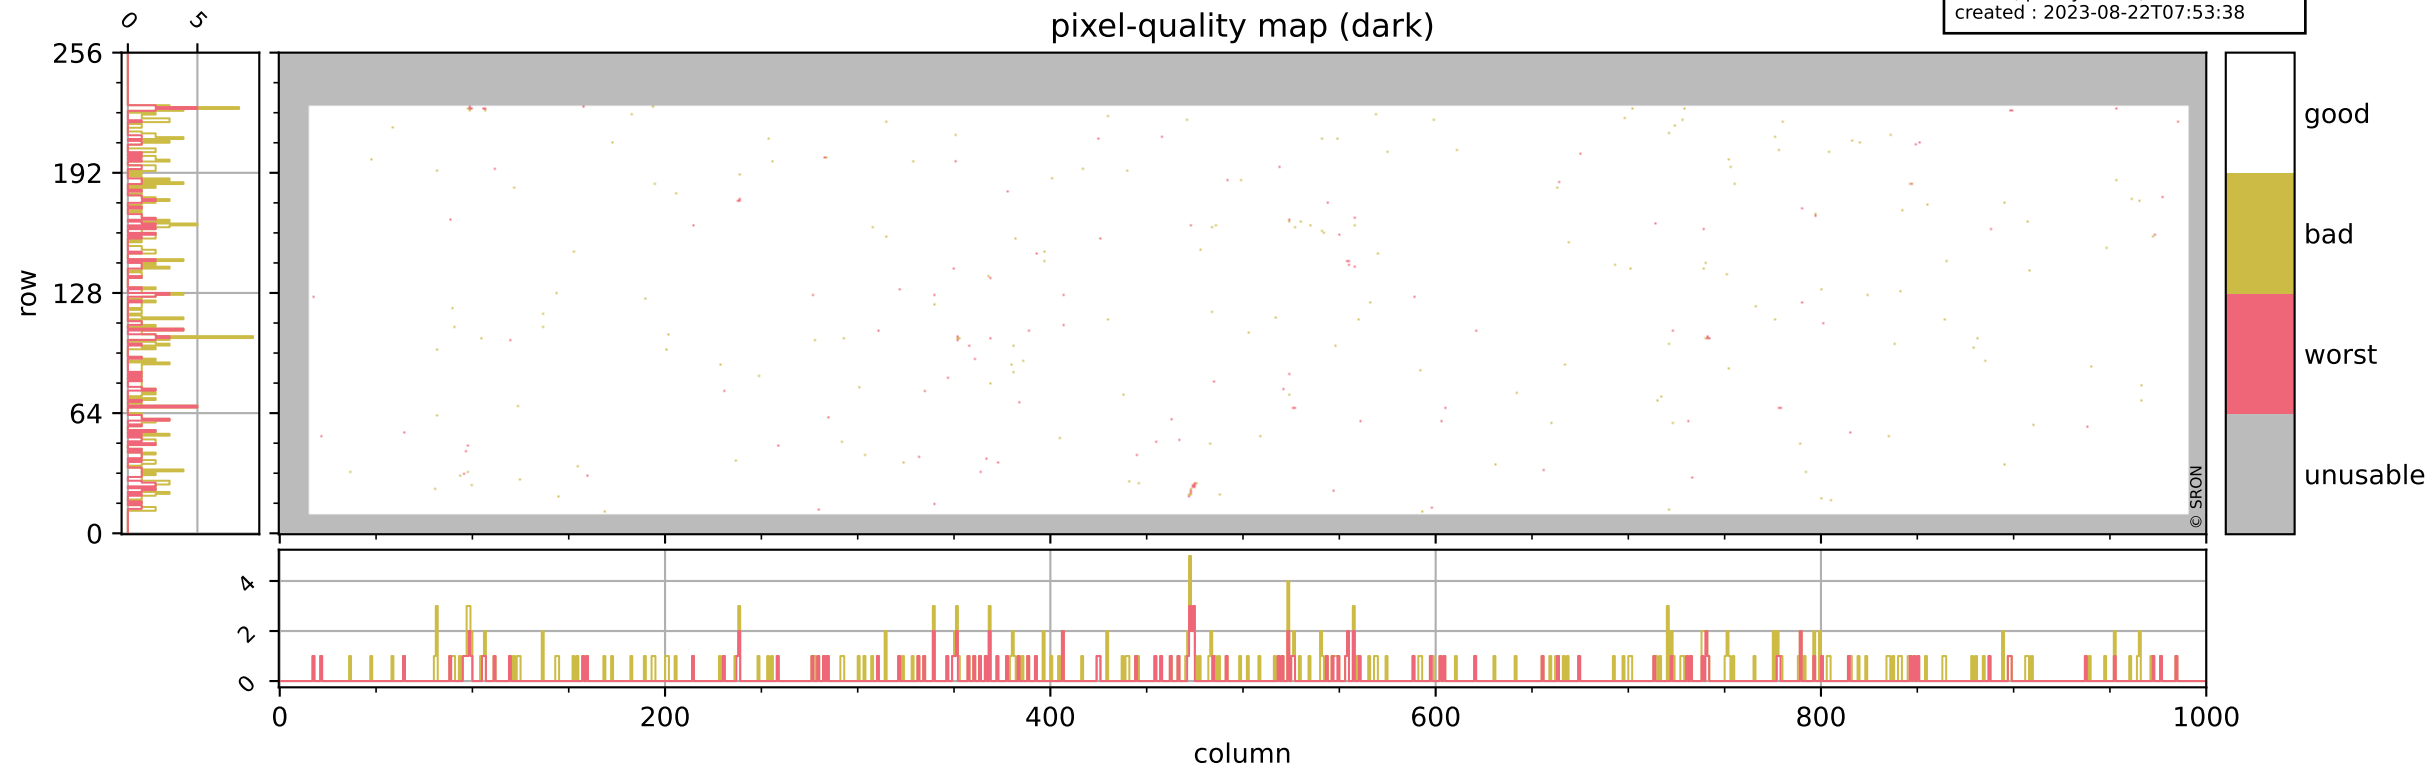

Tropomi SWIR pixel quality (official)

orbits : 20 in [7372, 7417]
coverage : 2019-03-17 / 2019-03-20
bad (quality < 0.8) : 2958
worst (quality < 0.1) : 356
created : 2023-08-22T07:53:38

pixel-quality map

Tropomi SWIR pixel quality (official)

orbits : 20 in [7372, 7417]
coverage : 2019-03-17 / 2019-03-20
bad (quality < 0.8) : 292
worst (quality < 0.1) : 117
created : 2023-08-22T07:53:38

Tropomi SWIR pixel quality (official)

orbits : 20 in [7372, 7417]
coverage : 2019-03-17 / 2019-03-20
bad (quality < 0.8) : 2724
worst (quality < 0.1) : 278
created : 2023-08-22T07:53:38

pixel-quality map (noise average)

Tropomi SWIR pixel quality (official)

orbits : 20 in [7372, 7417]
coverage : 2019-03-17 / 2019-03-20
created : 2023-08-22T07:53:39

Histograms of pixel-quality

Tropomi SWIR pixel quality (official) ground-tracks of Sentinel-5P

orbits : 20 in [7372, 7417]
coverage : 2019-03-17 / 2019-03-20
created : 2023-08-22T07:53:39