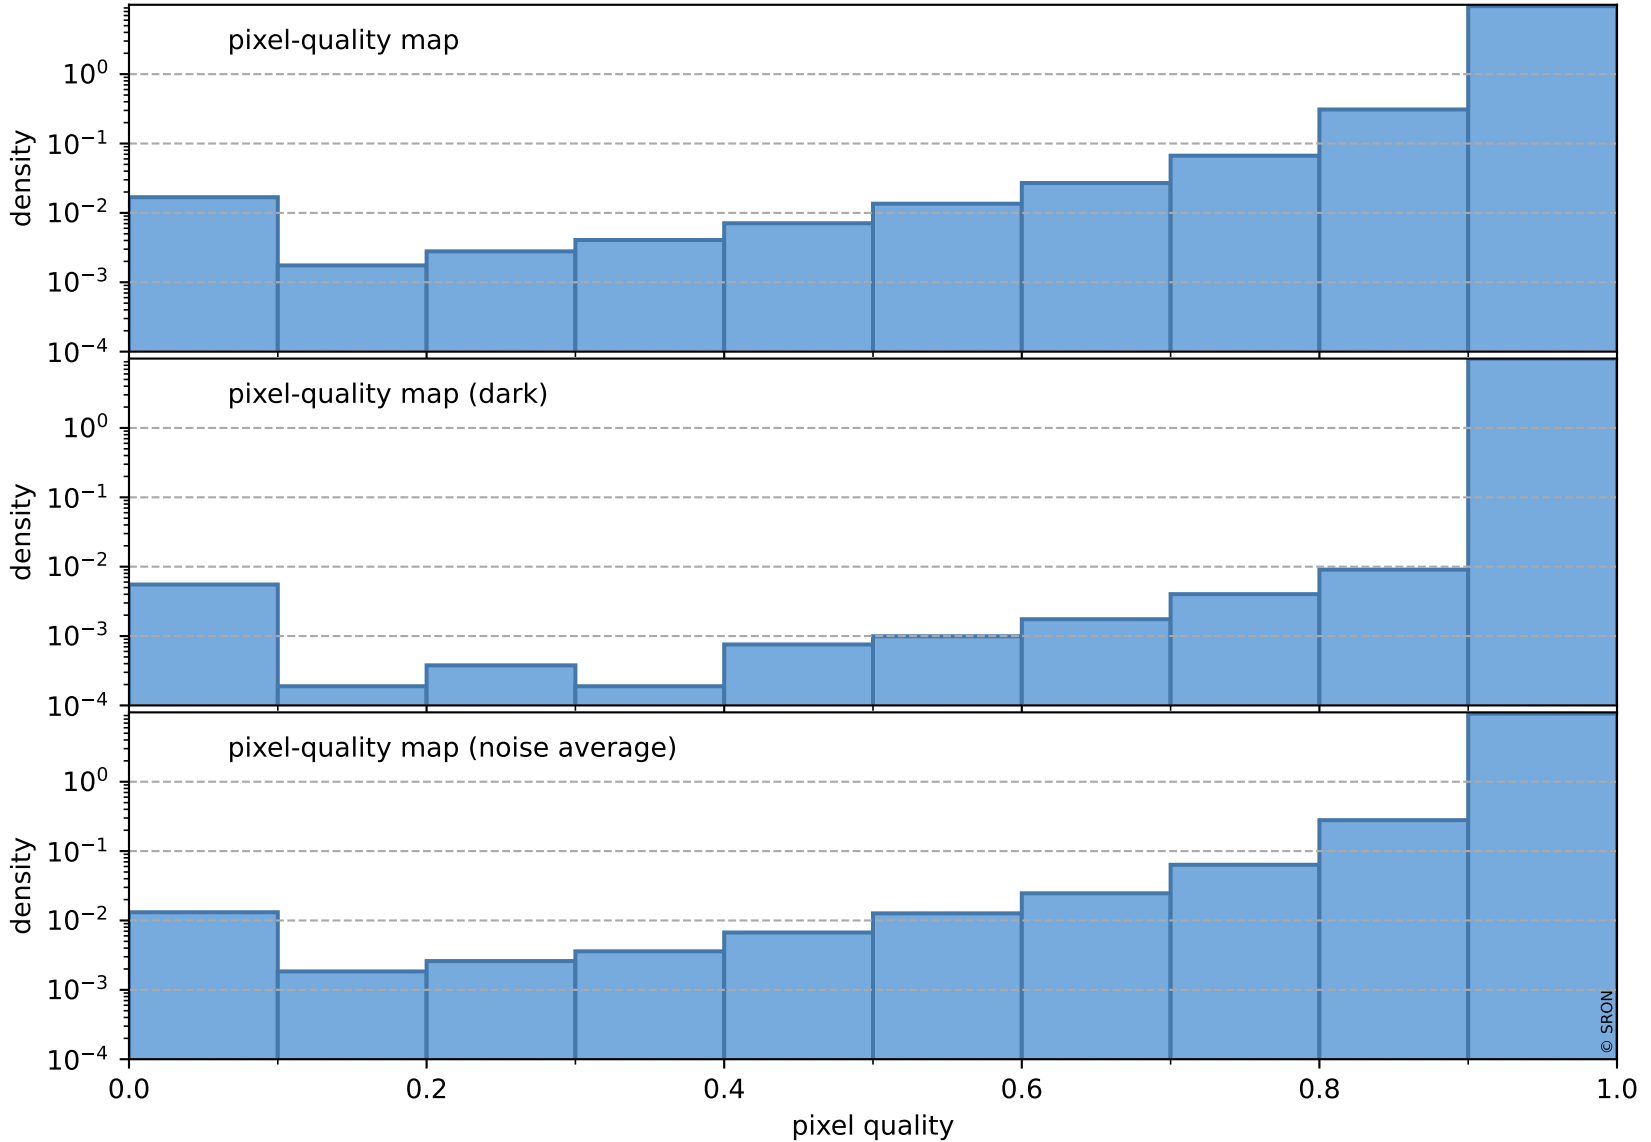

orbits : 20 in [7372, 7417]
coverage : 2019-03-17 / 2019-03-20
to good : 360
good to bad : 929
to worst : 148
created : 2023-08-22T07:53:39

total quality compared with SWIR pixel-quality CKD

Tropomi SWIR pixel quality (official)

orbits : 20 in [7372, 7417]
coverage : 2019-03-17 / 2019-03-20
created : 2023-08-22T07:53:39

Histograms of pixel-quality

Tropomi SWIR pixel quality (official) ground-tracks of Sentinel-5P

orbits : 20 in [7372, 7417]
coverage : 2019-03-17 / 2019-03-20
created : 2023-08-22T07:53:39

Tropomi SWIR pixel quality (official)

orbits : [2827, 7417]
coverage : 2018-04-30 / 2019-03-20
created : 2023-08-22T07:53:39

trend of pixel quality & temperatures