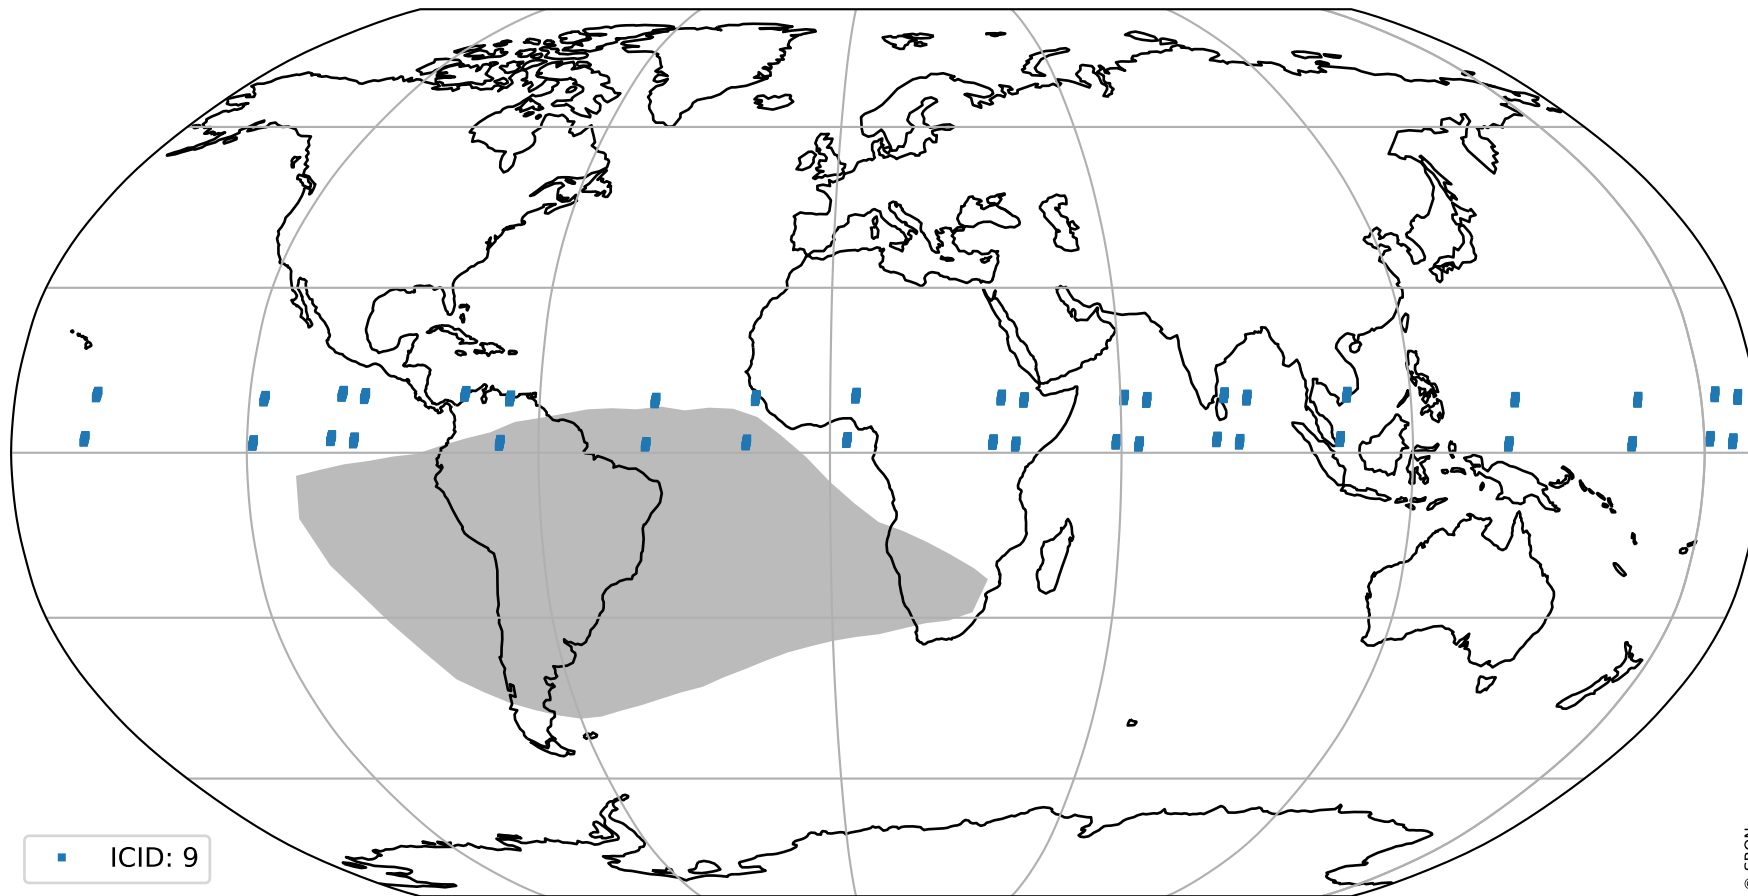

orbits : 20 in [7372, 7417]
coverage : 2019-03-17 / 2019-03-20
bad (quality < 0.8) : 2724
worst (quality < 0.1) : 278
created : 2023-08-22T07:53:38

pixel-quality map (noise average)

Tropomi SWIR pixel quality (official)

orbits : 20 in [7372, 7417]
coverage : 2019-03-17 / 2019-03-20
to good : 360
good to bad : 929
to worst : 148
created : 2023-08-22T07:53:39

total quality compared with SWIR pixel-quality CKD

Tropomi SWIR pixel quality (official)

orbits : 20 in [7372, 7417]
coverage : 2019-03-17 / 2019-03-20
created : 2023-08-22T07:53:39

Histograms of pixel-quality

Tropomi SWIR pixel quality (official) ground-tracks of Sentinel-5P

orbits : 20 in [7372, 7417]
coverage : 2019-03-17 / 2019-03-20
created : 2023-08-22T07:53:39

Tropomi SWIR pixel quality (official)

orbits : [2827, 7417]
coverage : 2018-04-30 / 2019-03-20
created : 2023-08-22T07:53:39

trend of pixel quality & temperatures