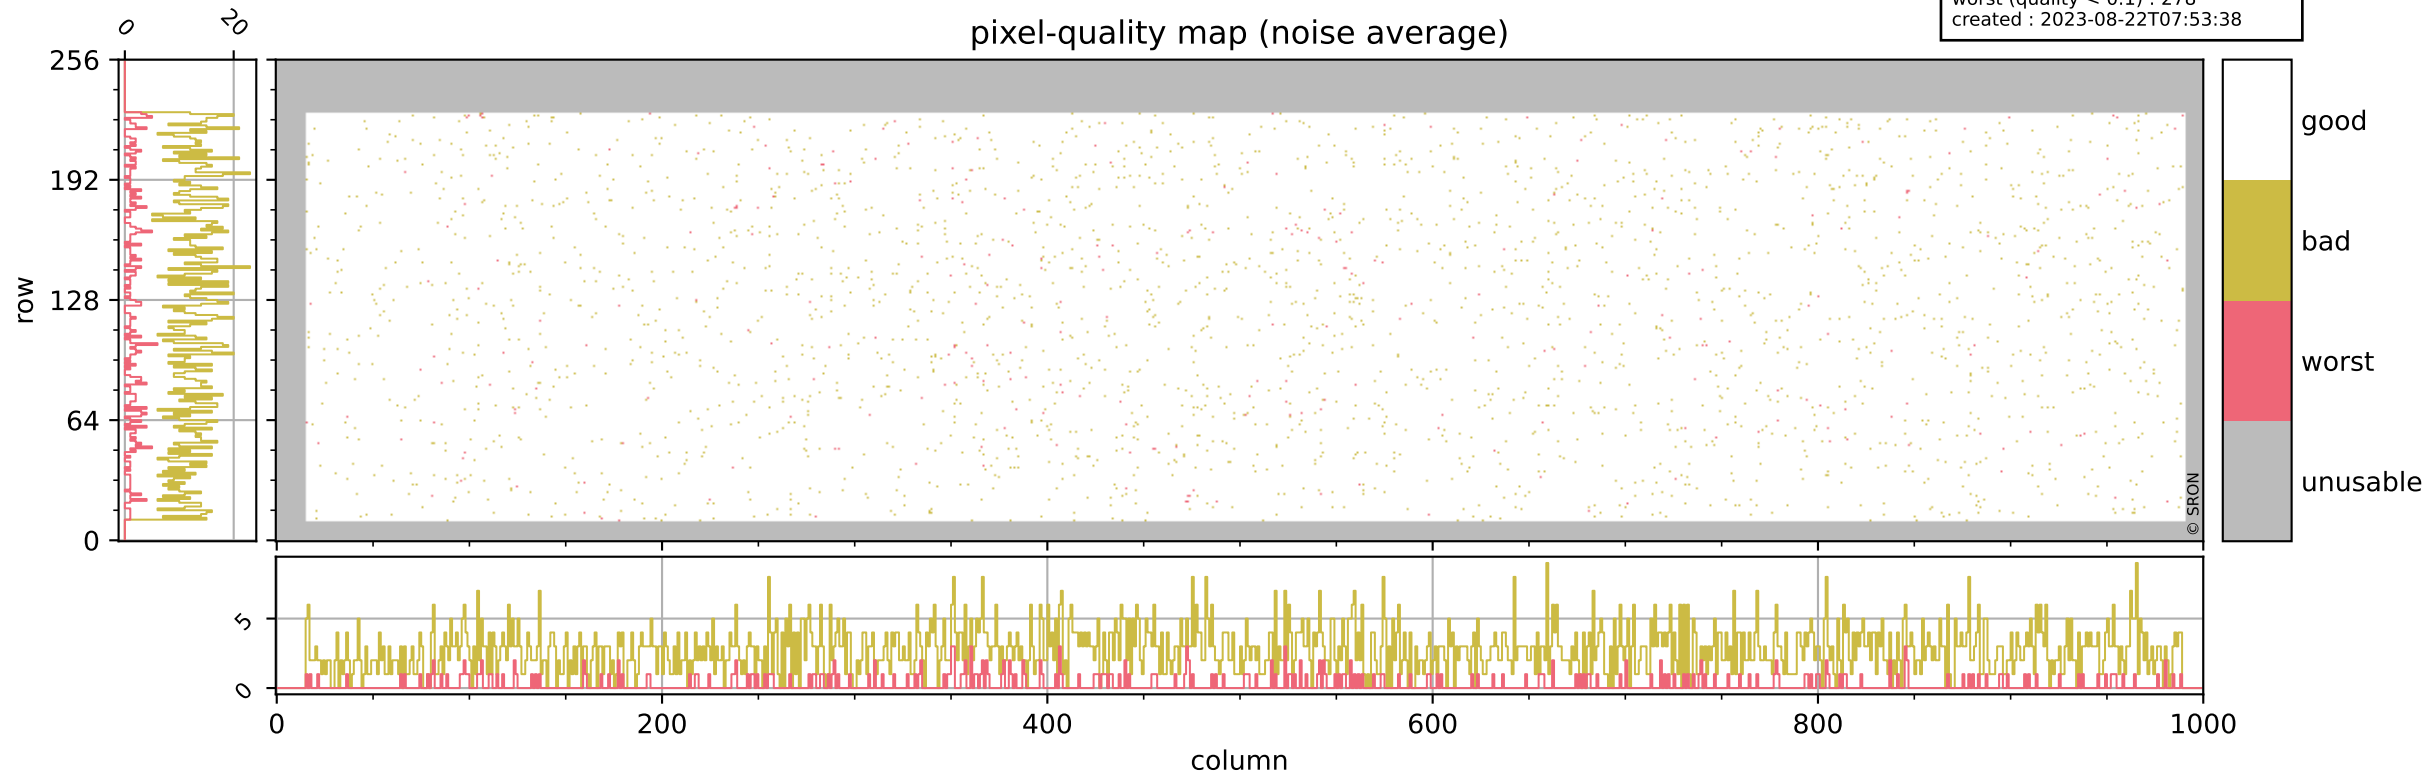

Tropomi SWIR pixel quality (official)

orbits : 20 in [7372, 7417]
coverage : 2019-03-17 / 2019-03-20
bad (quality < 0.8) : 292
worst (quality < 0.1) : 117
created : 2023-08-22T07:53:38

Tropomi SWIR pixel quality (official)

orbits : 20 in [7372, 7417]
coverage : 2019-03-17 / 2019-03-20
bad (quality < 0.8) : 2724
worst (quality < 0.1) : 278
created : 2023-08-22T07:53:38

pixel-quality map (noise average)

Tropomi SWIR pixel quality (official)

orbits : 20 in [7372, 7417]
coverage : 2019-03-17 / 2019-03-20
to good : 360
good to bad : 929
to worst : 148
created : 2023-08-22T07:53:39

total quality compared with SWIR pixel-quality CKD

Tropomi SWIR pixel quality (official)

orbits : 20 in [7372, 7417]
coverage : 2019-03-17 / 2019-03-20
created : 2023-08-22T07:53:39

Histograms of pixel-quality

Tropomi SWIR pixel quality (official) ground-tracks of Sentinel-5P

orbits : 20 in [7372, 7417]
coverage : 2019-03-17 / 2019-03-20
created : 2023-08-22T07:53:39