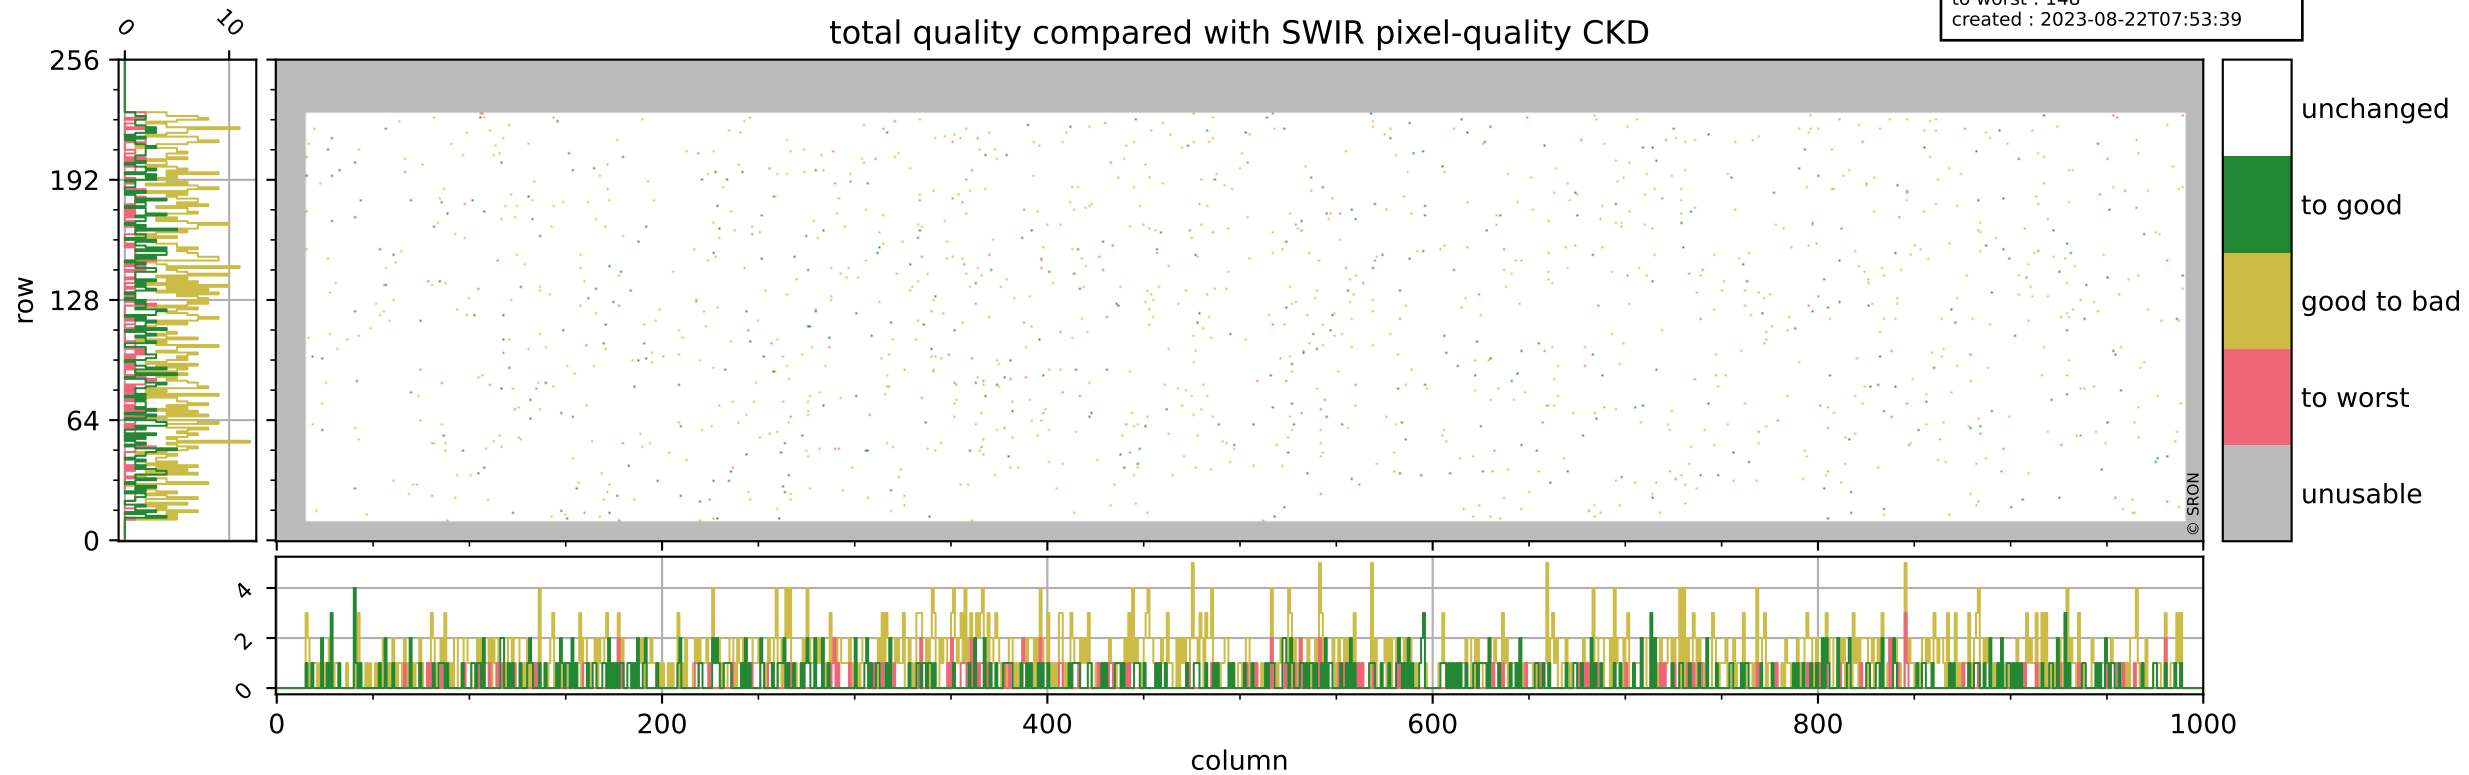

Tropomi SWIR pixel quality (official)

orbits : 20 in [7372, 7417]
coverage : 2019-03-17 / 2019-03-20
bad (quality < 0.8) : 292
worst (quality < 0.1) : 117
created : 2023-08-22T07:53:38

Tropomi SWIR pixel quality (official)

orbits : 20 in [7372, 7417]
coverage : 2019-03-17 / 2019-03-20
bad (quality < 0.8) : 2724
worst (quality < 0.1) : 278
created : 2023-08-22T07:53:38

pixel-quality map (noise average)

Tropomi SWIR pixel quality (official)

orbits : 20 in [7372, 7417]
coverage : 2019-03-17 / 2019-03-20
to good : 360
good to bad : 929
to worst : 148
created : 2023-08-22T07:53:39

total quality compared with SWIR pixel-quality CKD

Tropomi SWIR pixel quality (official)

orbits : 20 in [7372, 7417]
coverage : 2019-03-17 / 2019-03-20
created : 2023-08-22T07:53:39

Histograms of pixel-quality

Tropomi SWIR pixel quality (official) ground-tracks of Sentinel-5P

orbits : 20 in [7372, 7417]
coverage : 2019-03-17 / 2019-03-20
created : 2023-08-22T07:53:39