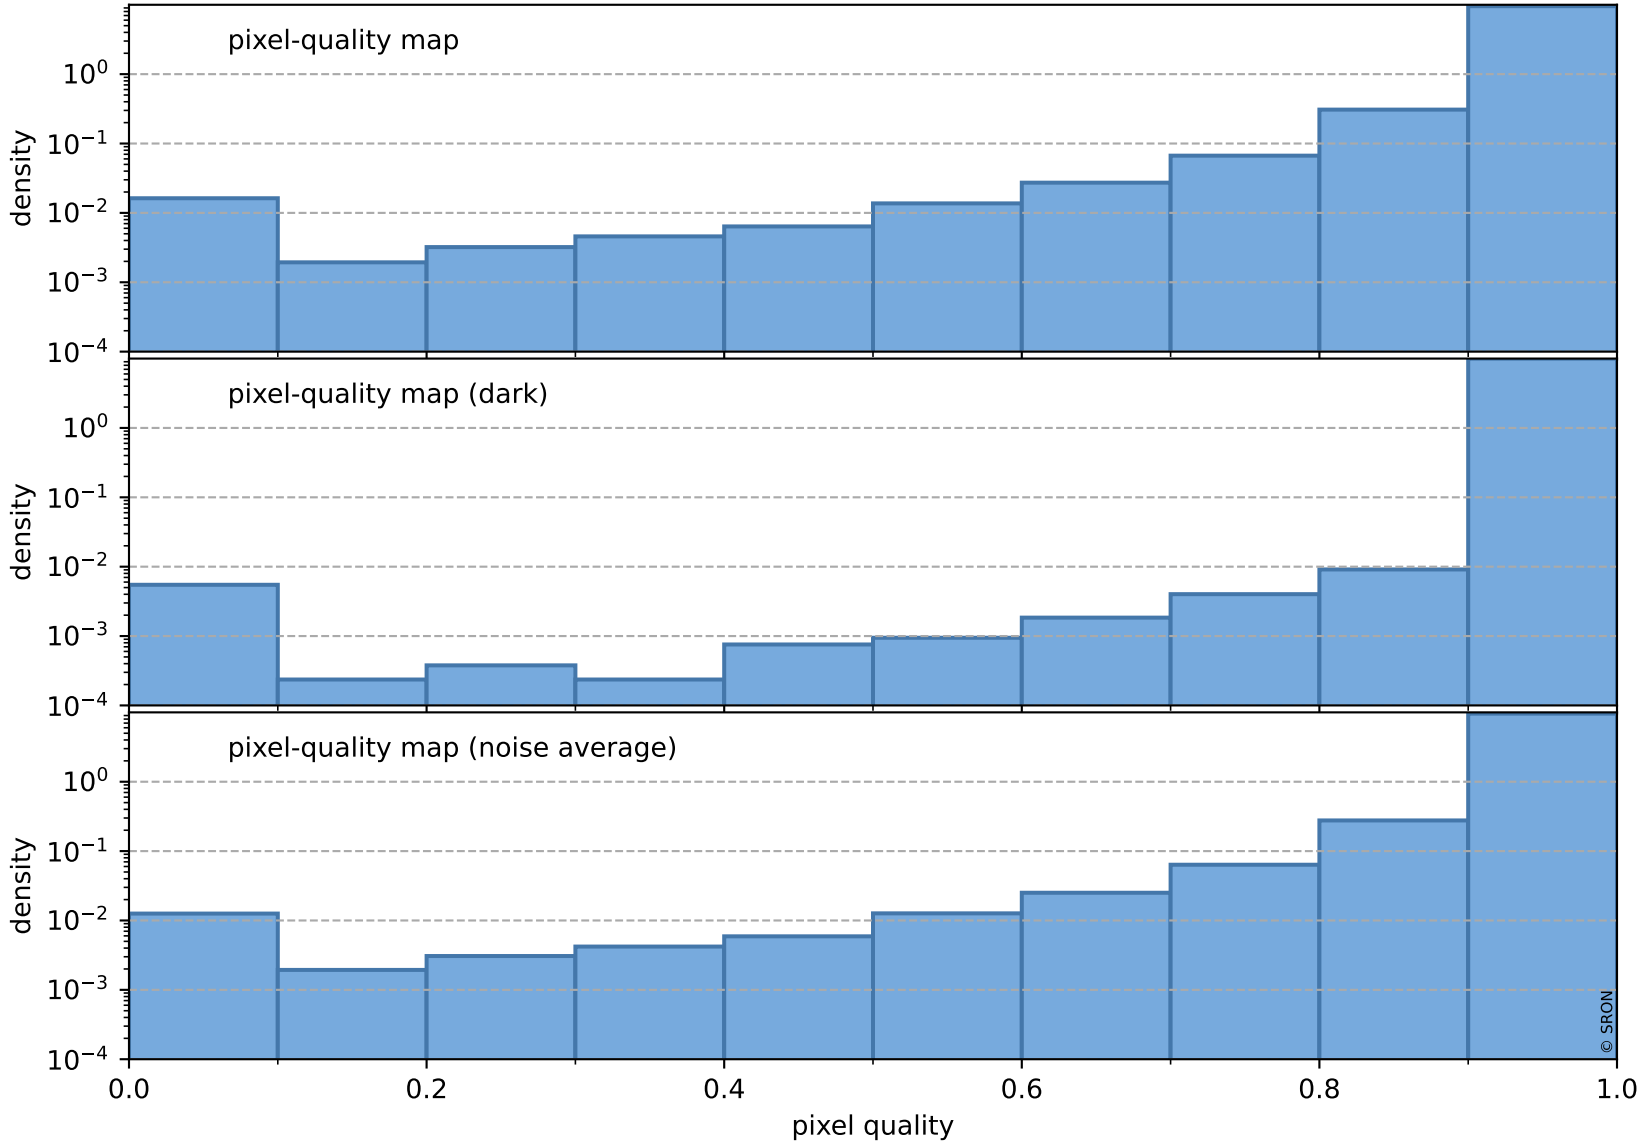

orbits : 19 in [7387, 7432]
coverage : 2019-03-18 / 2019-03-21
to good : 362
good to bad : 944
to worst : 137
created : 2023-08-22T07:53:41

total quality compared with SWIR pixel-quality CKD

Tropomi SWIR pixel quality (official)

orbits : 19 in [7387, 7432]
coverage : 2019-03-18 / 2019-03-21
created : 2023-08-22T07:53:41

Histograms of pixel-quality

Tropomi SWIR pixel quality (official) ground-tracks of Sentinel-5P

orbits : 19 in [7387, 7432]
coverage : 2019-03-18 / 2019-03-21
created : 2023-08-22T07:53:41

Tropomi SWIR pixel quality (official)

orbits : [2827, 7432]
coverage : 2018-04-30 / 2019-03-21
created : 2023-08-22T07:53:41

trend of pixel quality & temperatures