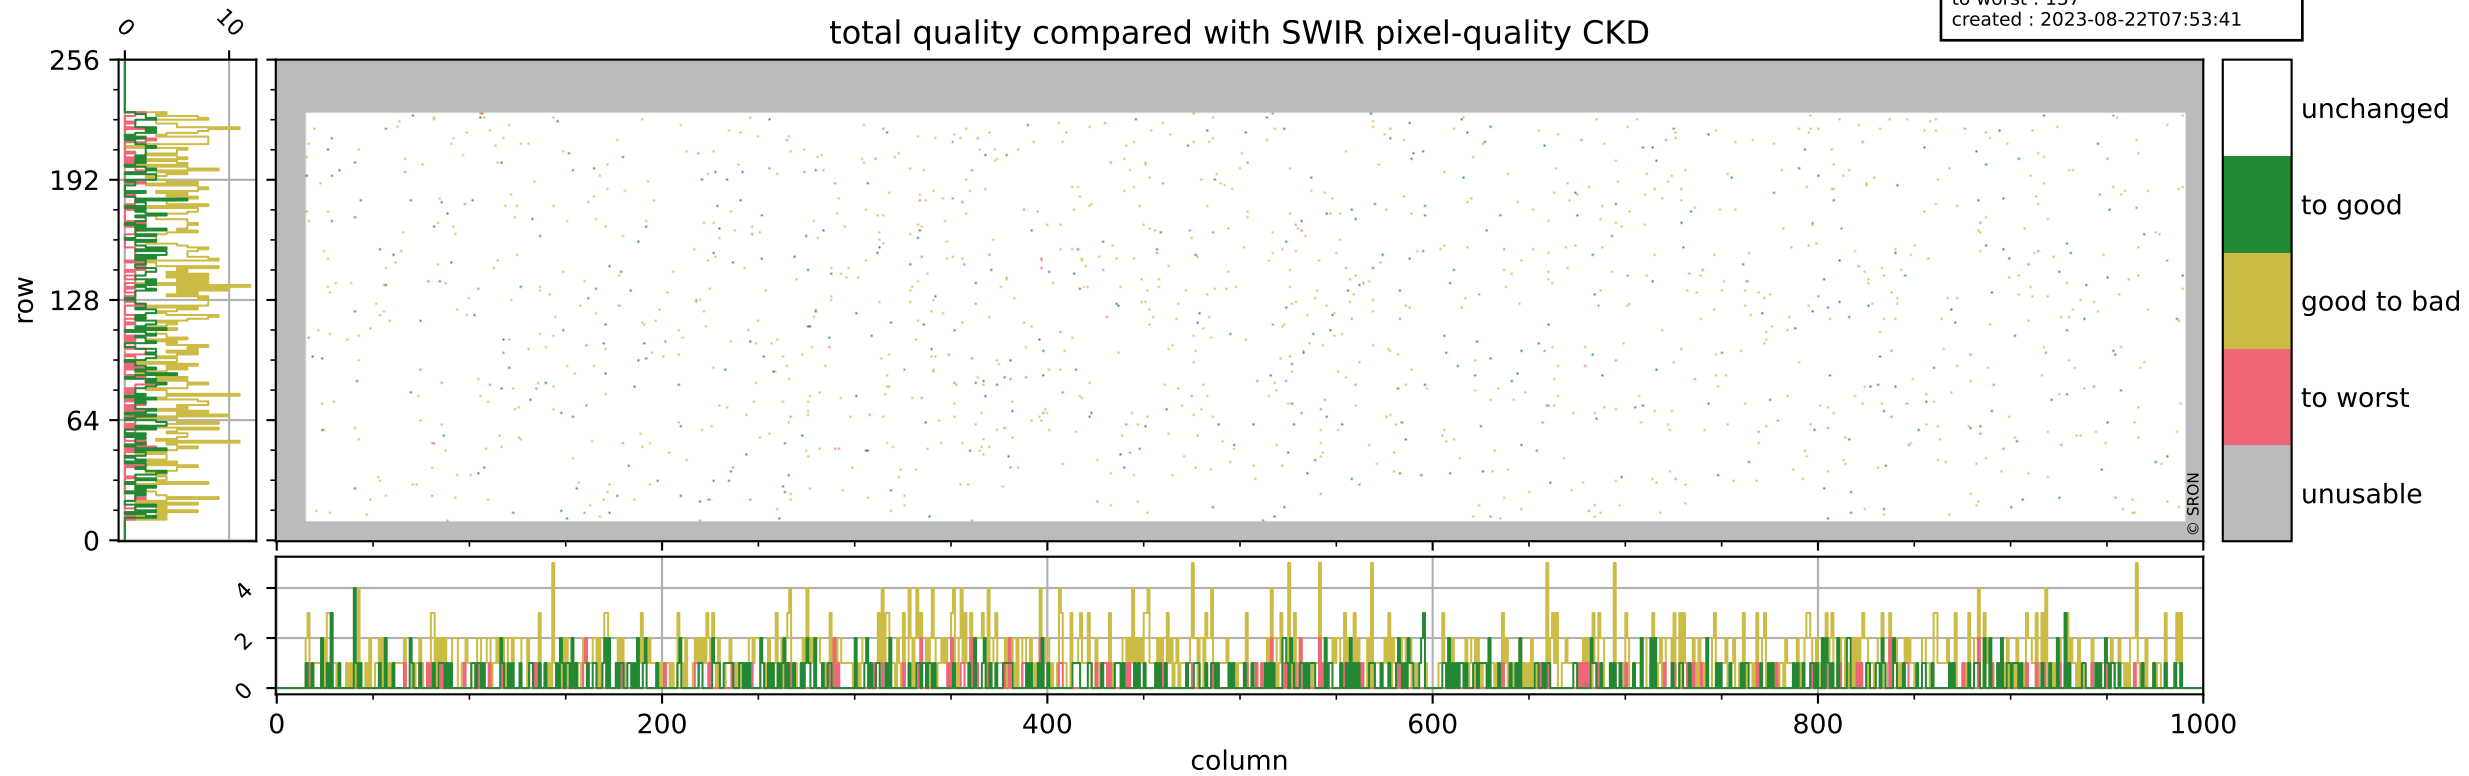

Tropomi SWIR pixel quality (official)

orbits : 19 in [7387, 7432]
coverage : 2019-03-18 / 2019-03-21
bad (quality < 0.8) : 294
worst (quality < 0.1) : 116
created : 2023-08-22T07:53:40

Tropomi SWIR pixel quality (official)

orbits : 19 in [7387, 7432]
coverage : 2019-03-18 / 2019-03-21
bad (quality < 0.8) : 2731
worst (quality < 0.1) : 266
created : 2023-08-22T07:53:40

pixel-quality map (noise average)

Tropomi SWIR pixel quality (official)

orbits : 19 in [7387, 7432]
coverage : 2019-03-18 / 2019-03-21
to good : 362
good to bad : 944
to worst : 137
created : 2023-08-22T07:53:41

total quality compared with SWIR pixel-quality CKD

Tropomi SWIR pixel quality (official)

orbits : 19 in [7387, 7432]
coverage : 2019-03-18 / 2019-03-21
created : 2023-08-22T07:53:41

Histograms of pixel-quality

Tropomi SWIR pixel quality (official) ground-tracks of Sentinel-5P

orbits : 19 in [7387, 7432]
coverage : 2019-03-18 / 2019-03-21
created : 2023-08-22T07:53:41