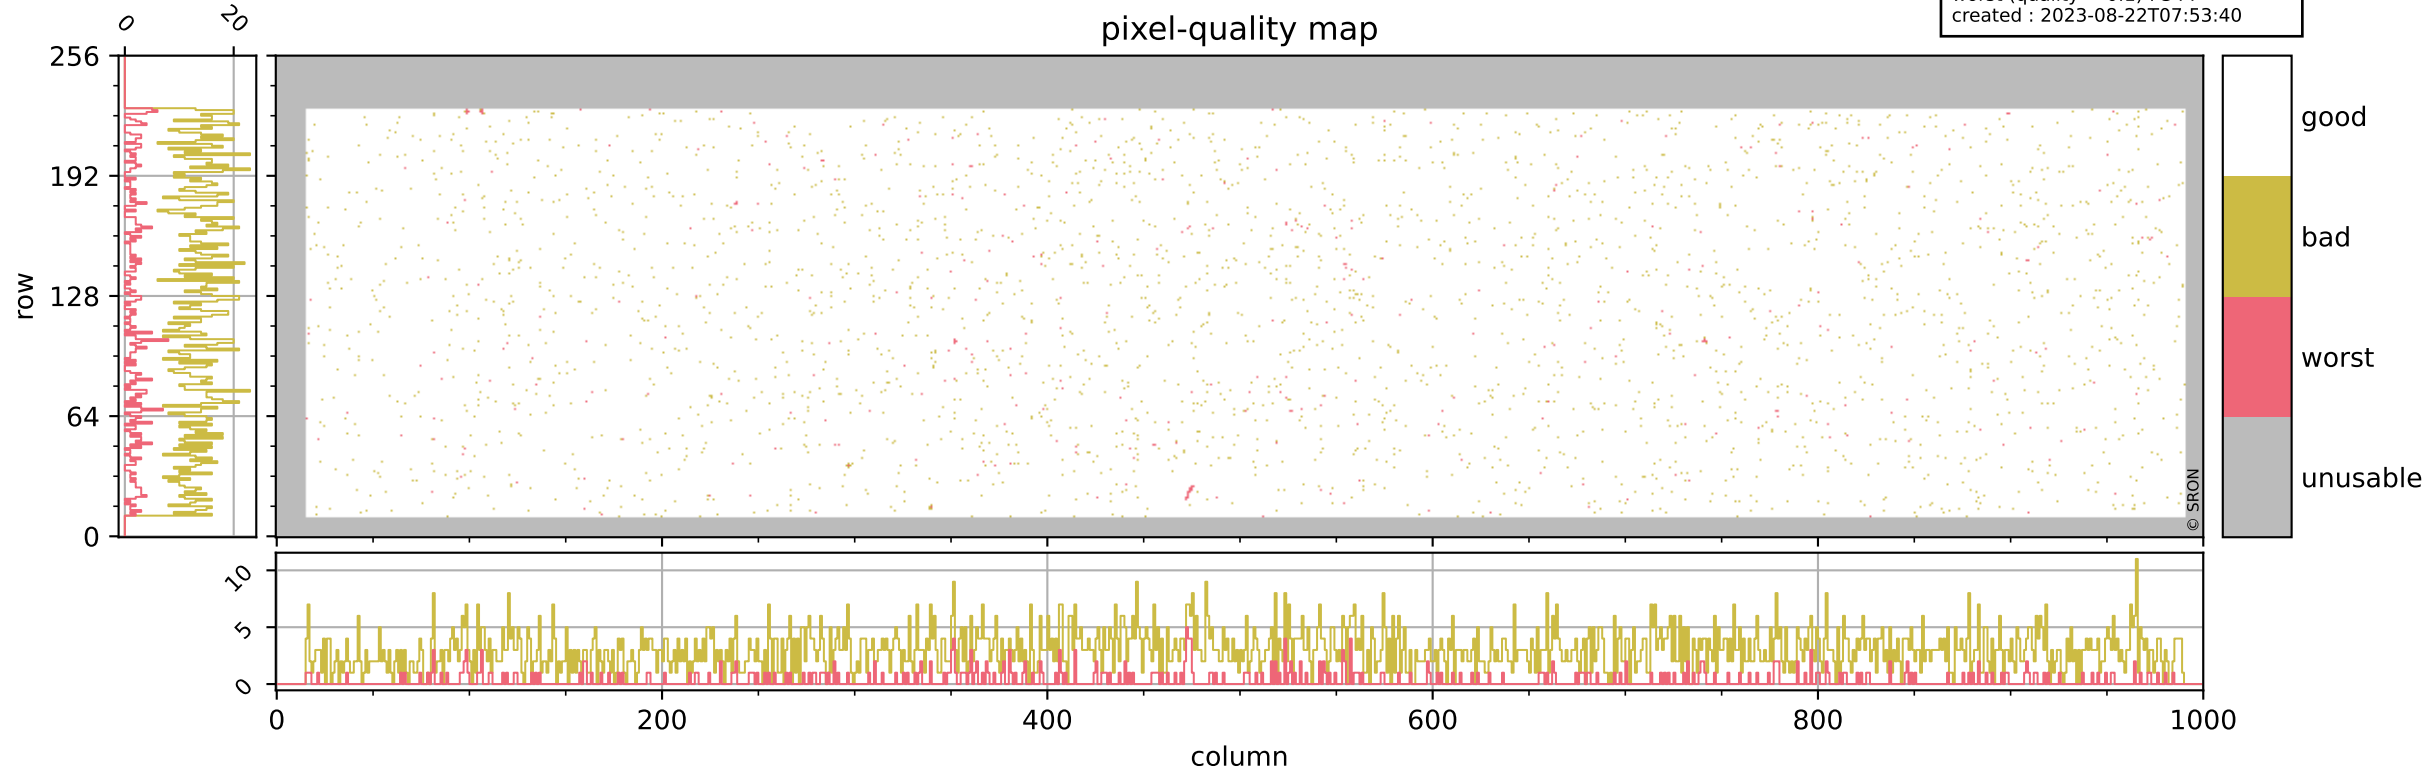

Tropomi SWIR pixel quality (official)

orbits : 19 in [7387, 7432]
coverage : 2019-03-18 / 2019-03-21
bad (quality < 0.8) : 2966
worst (quality < 0.1) : 344
created : 2023-08-22T07:53:40

pixel-quality map

Tropomi SWIR pixel quality (official)

orbits : 19 in [7387, 7432]
coverage : 2019-03-18 / 2019-03-21
bad (quality < 0.8) : 294
worst (quality < 0.1) : 116
created : 2023-08-22T07:53:40

Tropomi SWIR pixel quality (official)

orbits : 19 in [7387, 7432]
coverage : 2019-03-18 / 2019-03-21
bad (quality < 0.8) : 2731
worst (quality < 0.1) : 266
created : 2023-08-22T07:53:40

pixel-quality map (noise average)

Tropomi SWIR pixel quality (official)

orbits : 19 in [7387, 7432]
coverage : 2019-03-18 / 2019-03-21
created : 2023-08-22T07:53:41

Histograms of pixel-quality

Tropomi SWIR pixel quality (official) ground-tracks of Sentinel-5P

orbits : 19 in [7387, 7432]
coverage : 2019-03-18 / 2019-03-21
created : 2023-08-22T07:53:41