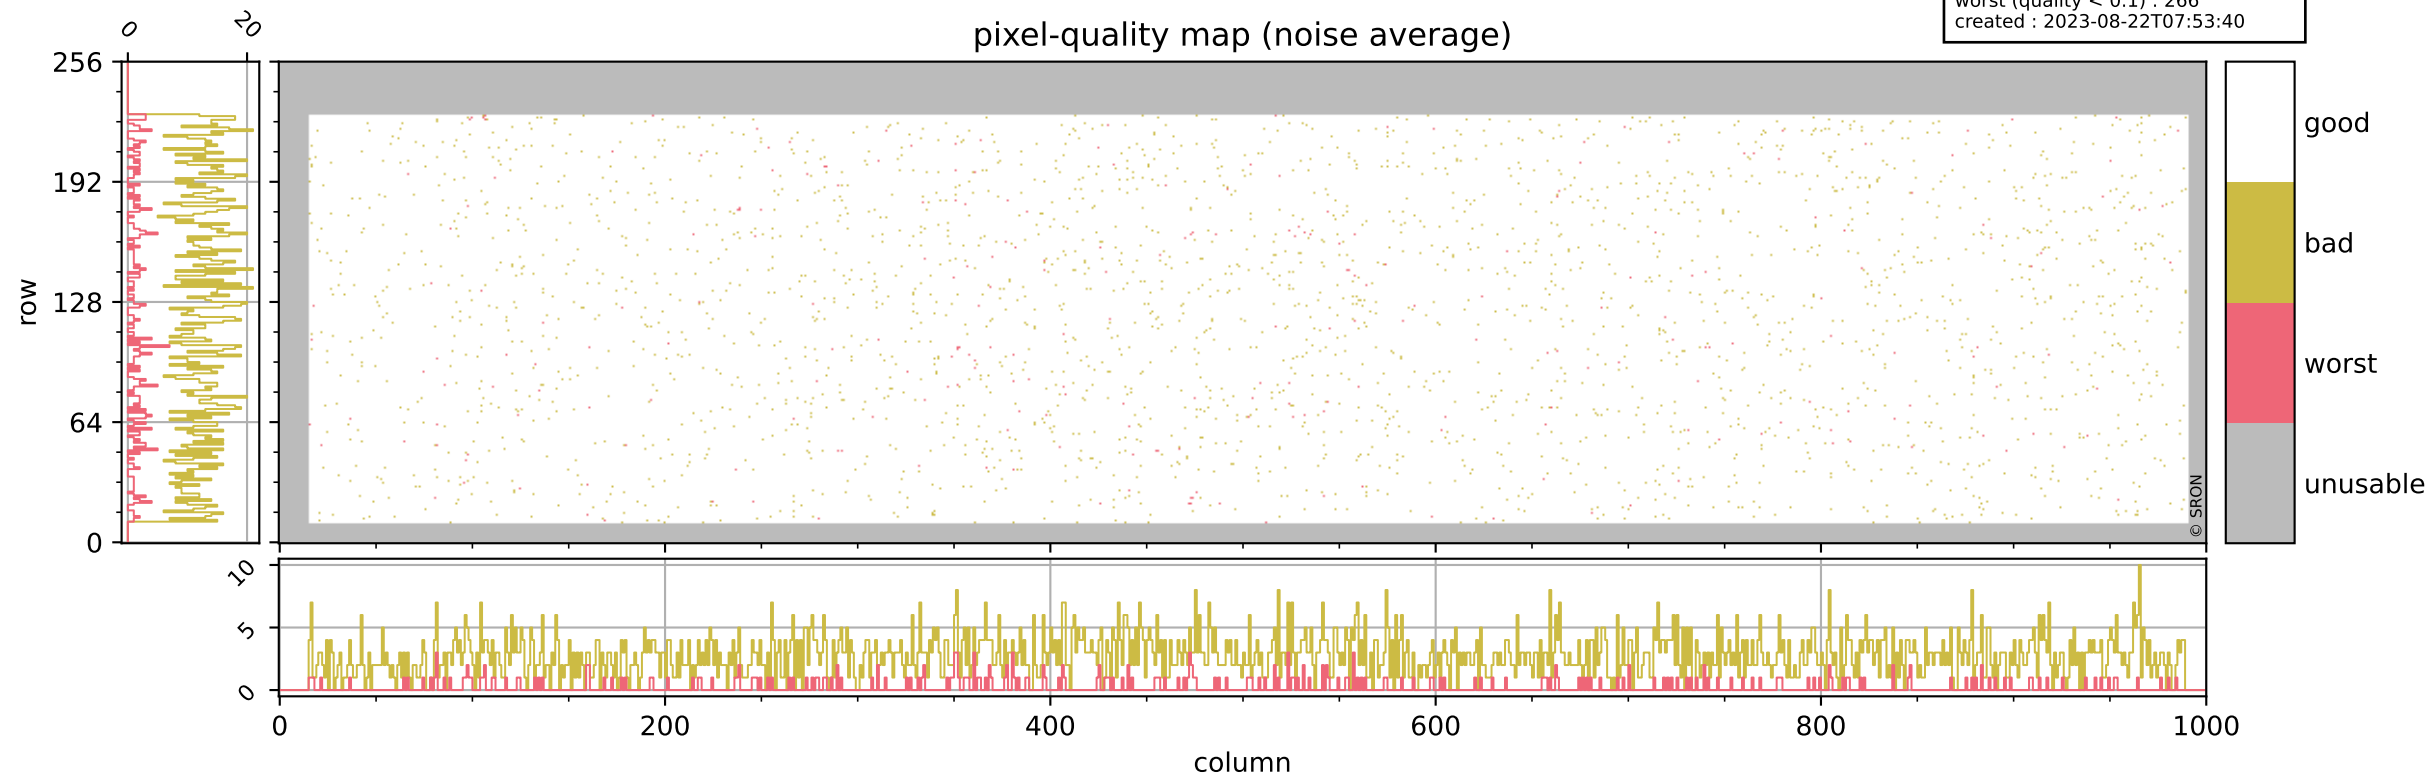

Tropomi SWIR pixel quality (official)

orbits : 19 in [7387, 7432]
coverage : 2019-03-18 / 2019-03-21
bad (quality < 0.8) : 294
worst (quality < 0.1) : 116
created : 2023-08-22T07:53:40

Tropomi SWIR pixel quality (official)

orbits : 19 in [7387, 7432]
coverage : 2019-03-18 / 2019-03-21
bad (quality < 0.8) : 2731
worst (quality < 0.1) : 266
created : 2023-08-22T07:53:40

pixel-quality map (noise average)

Tropomi SWIR pixel quality (official)

orbits : 19 in [7387, 7432]
coverage : 2019-03-18 / 2019-03-21
to good : 362
good to bad : 944
to worst : 137
created : 2023-08-22T07:53:41

total quality compared with SWIR pixel-quality CKD

Tropomi SWIR pixel quality (official)

orbits : 19 in [7387, 7432]
coverage : 2019-03-18 / 2019-03-21
created : 2023-08-22T07:53:41

Histograms of pixel-quality

Tropomi SWIR pixel quality (official) ground-tracks of Sentinel-5P

orbits : 19 in [7387, 7432]
coverage : 2019-03-18 / 2019-03-21
created : 2023-08-22T07:53:41