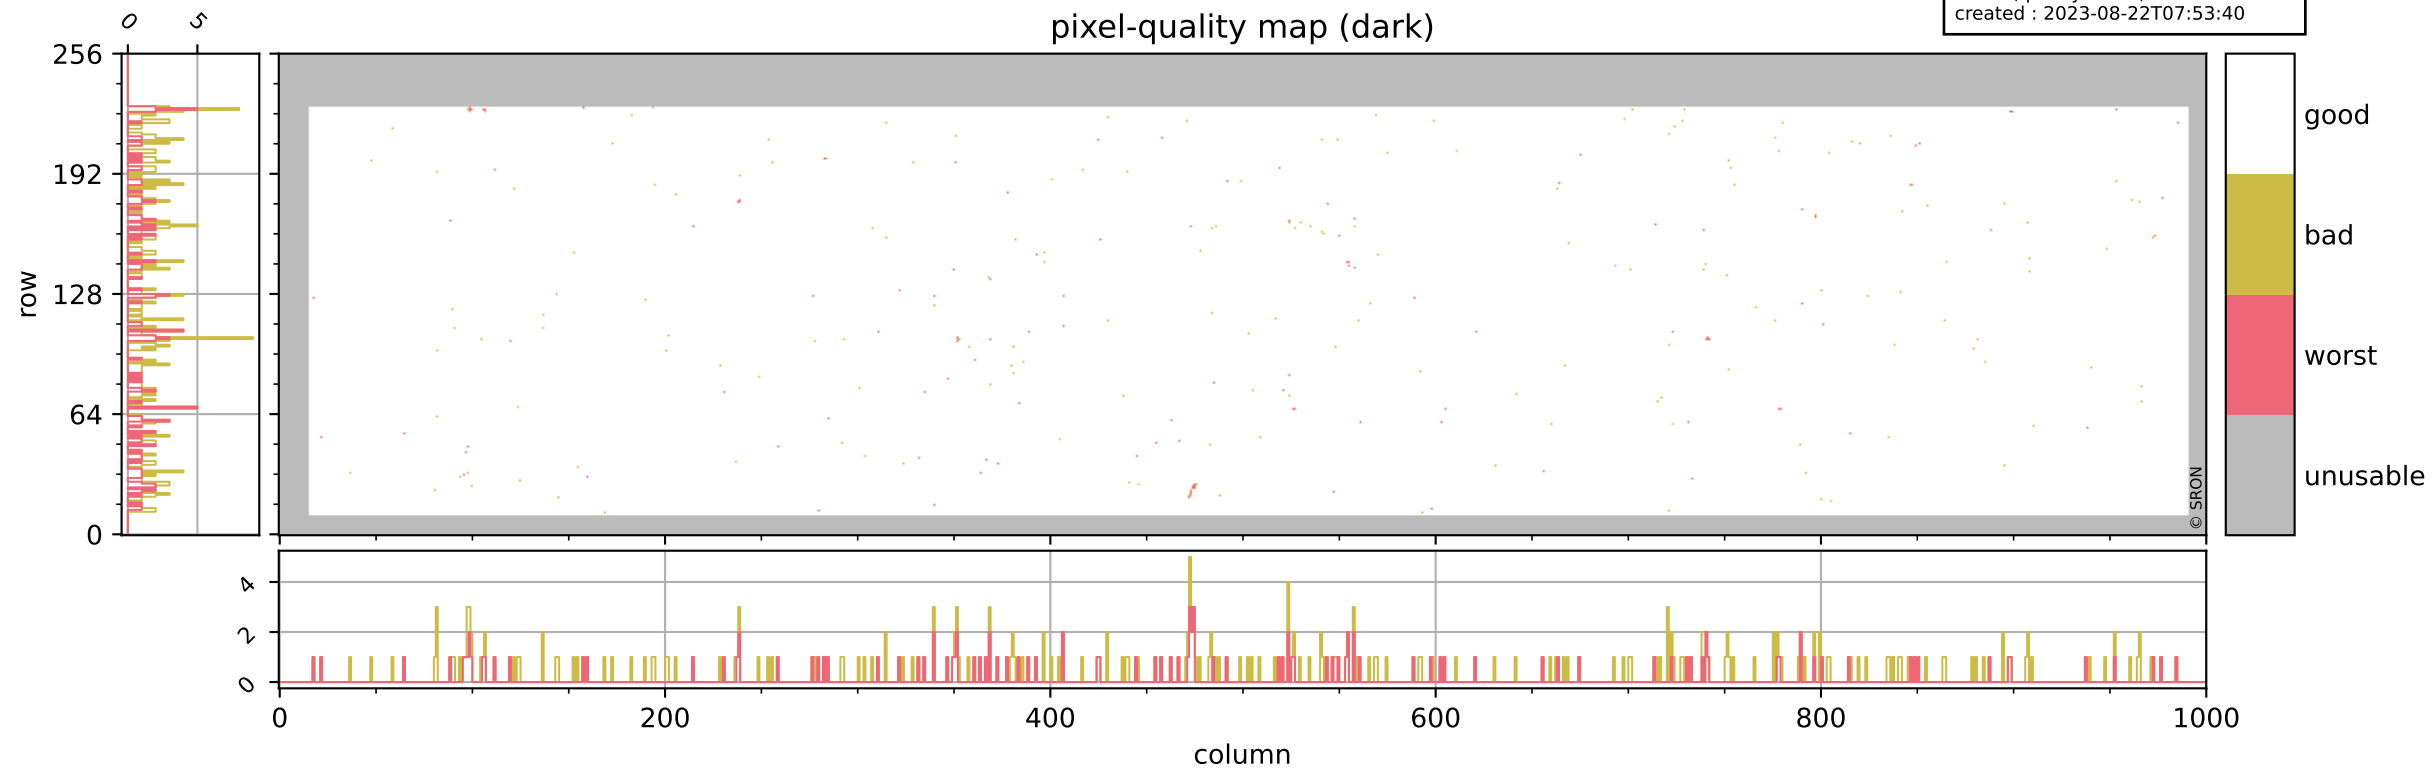

Tropomi SWIR pixel quality (official)

orbits : 19 in [7387, 7432]
coverage : 2019-03-18 / 2019-03-21
bad (quality < 0.8) : 2966
worst (quality < 0.1) : 344
created : 2023-08-22T07:53:40

pixel-quality map

Tropomi SWIR pixel quality (official)

orbits : 19 in [7387, 7432]
coverage : 2019-03-18 / 2019-03-21
bad (quality < 0.8) : 294
worst (quality < 0.1) : 116
created : 2023-08-22T07:53:40

Tropomi SWIR pixel quality (official)

orbits : 19 in [7387, 7432]
coverage : 2019-03-18 / 2019-03-21
bad (quality < 0.8) : 2731
worst (quality < 0.1) : 266
created : 2023-08-22T07:53:40

pixel-quality map (noise average)

Tropomi SWIR pixel quality (official)

orbits : 19 in [7387, 7432]
coverage : 2019-03-18 / 2019-03-21
created : 2023-08-22T07:53:41

Histograms of pixel-quality

Tropomi SWIR pixel quality (official) ground-tracks of Sentinel-5P

orbits : 19 in [7387, 7432]
coverage : 2019-03-18 / 2019-03-21
created : 2023-08-22T07:53:41