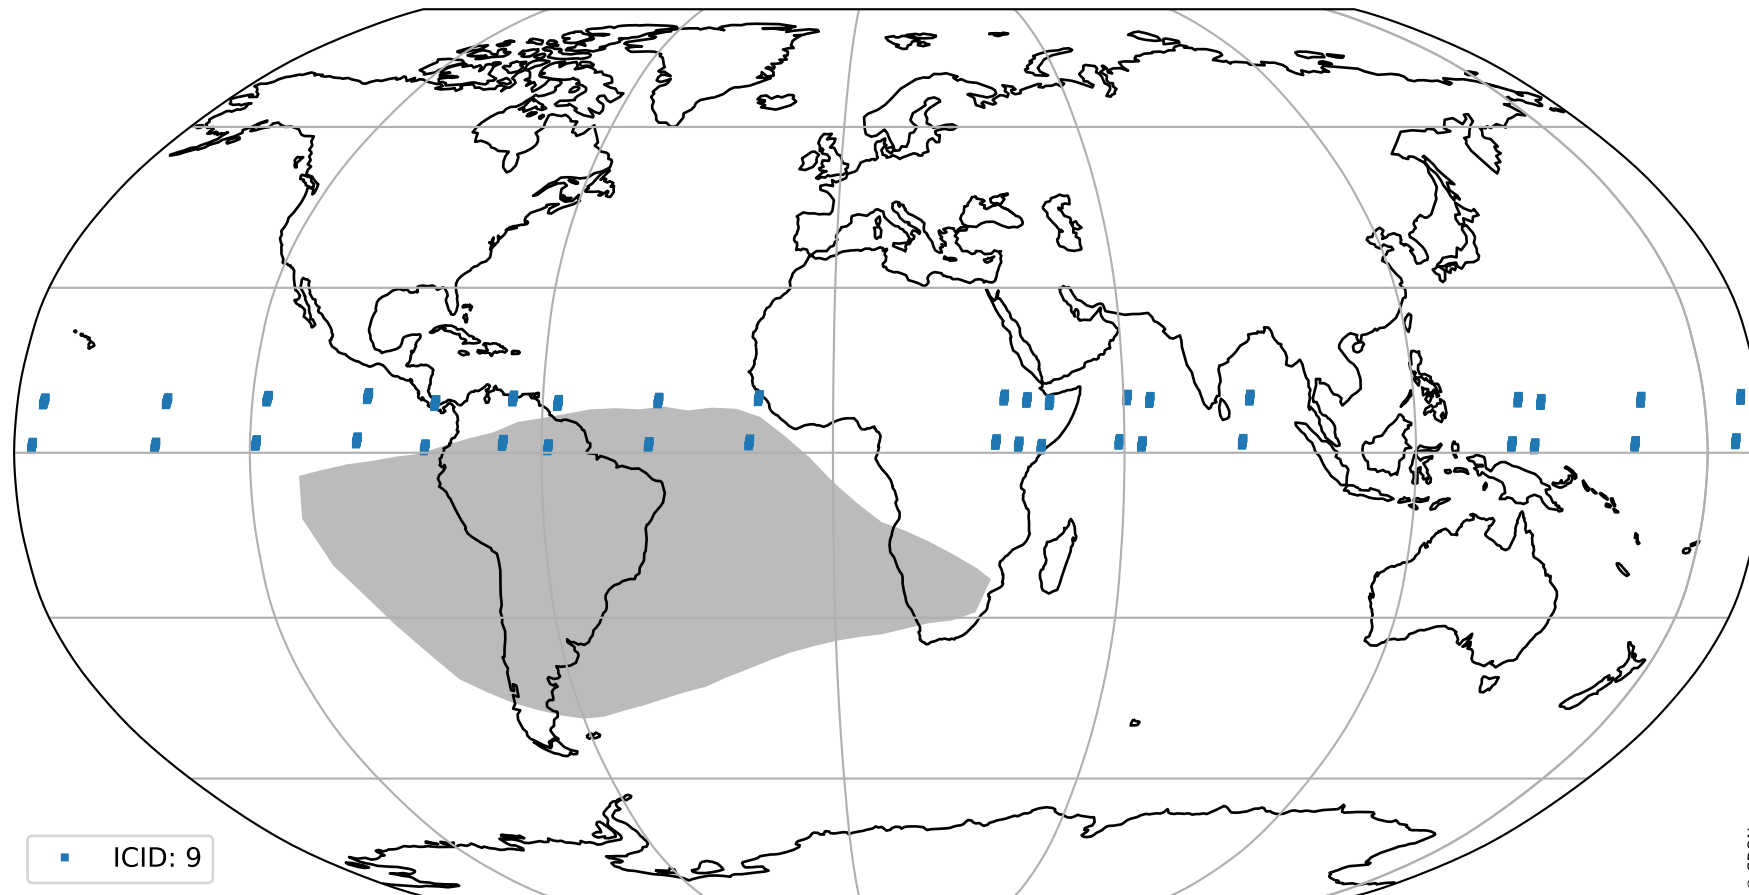

orbits : 19 in [7387, 7432]
coverage : 2019-03-18 / 2019-03-21
to good : 362
good to bad : 944
to worst : 137
created : 2023-08-22T07:53:41

total quality compared with SWIR pixel-quality CKD

Tropomi SWIR pixel quality (official)

orbits : 19 in [7387, 7432]
coverage : 2019-03-18 / 2019-03-21
created : 2023-08-22T07:53:41

Histograms of pixel-quality

Tropomi SWIR pixel quality (official) ground-tracks of Sentinel-5P

orbits : 19 in [7387, 7432]
coverage : 2019-03-18 / 2019-03-21
created : 2023-08-22T07:53:41

Tropomi SWIR pixel quality (official)

orbits : [2827, 7432]
coverage : 2018-04-30 / 2019-03-21
created : 2023-08-22T07:53:41

trend of pixel quality & temperatures