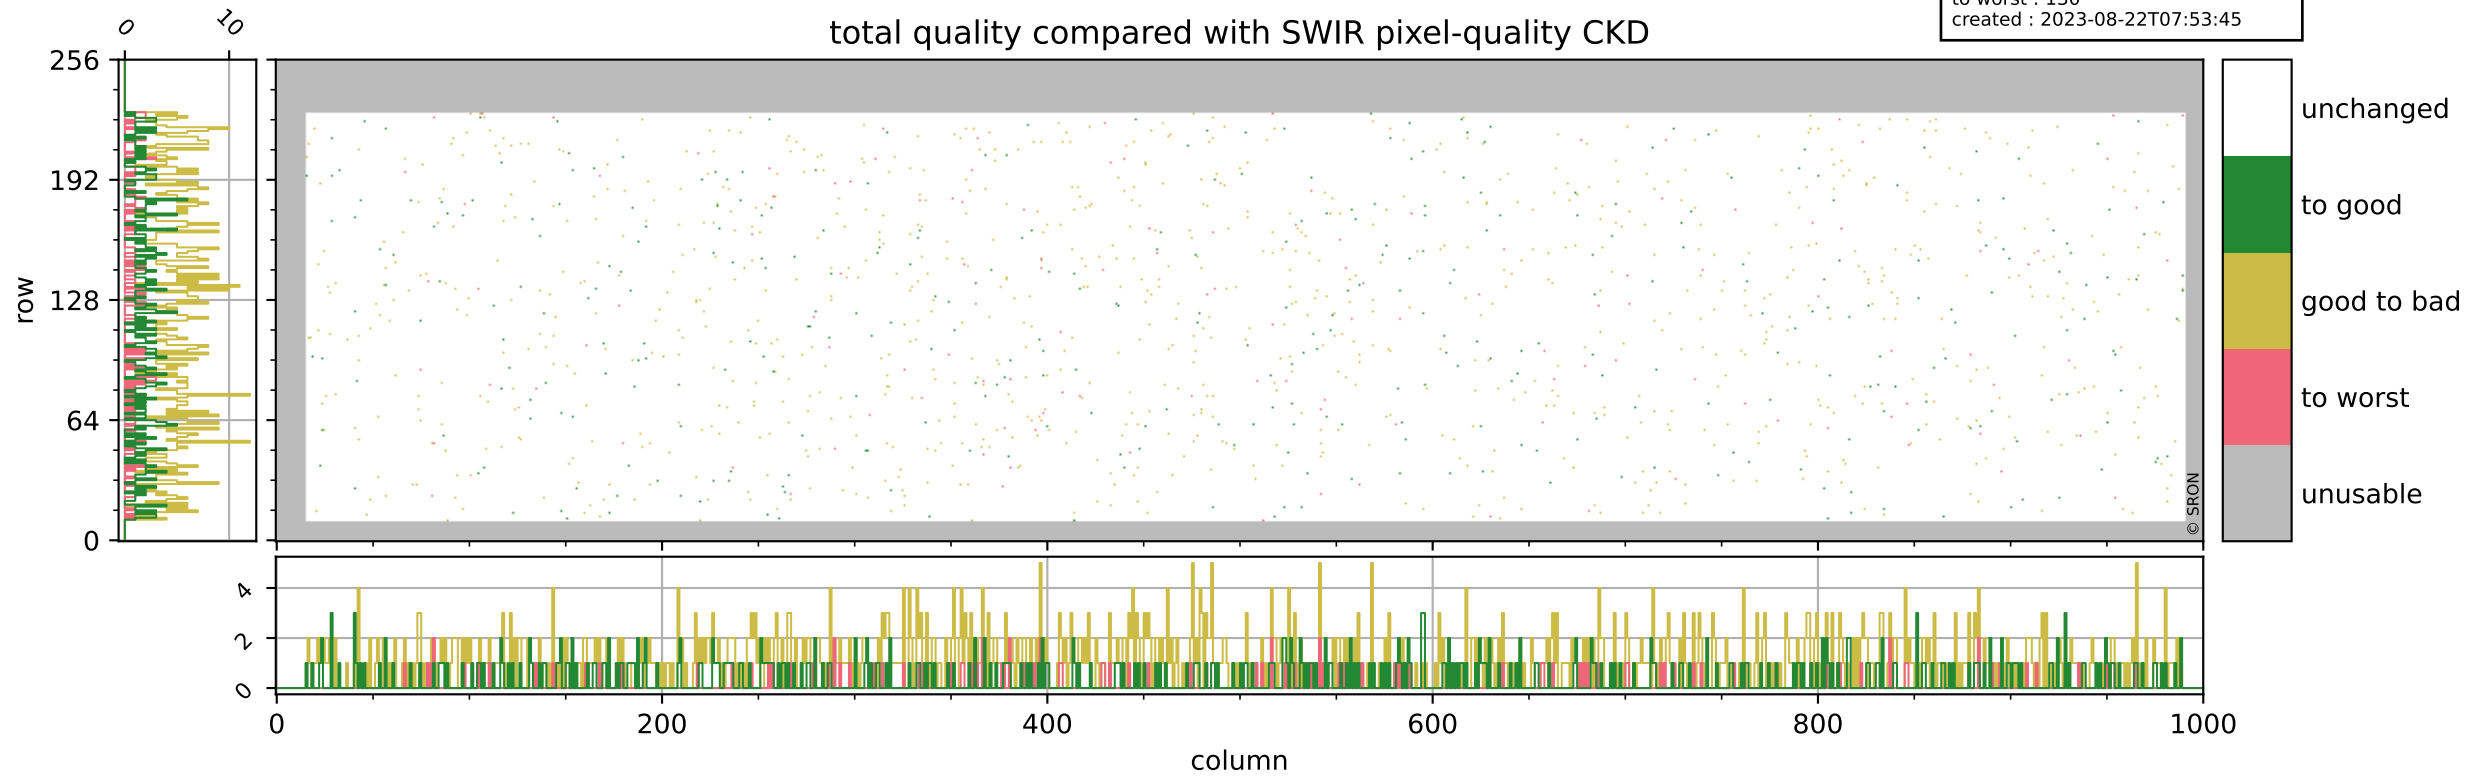

Tropomi SWIR pixel quality (official)

orbits : 19 in [7417, 7462]
coverage : 2019-03-20 / 2019-03-23
bad (quality < 0.8) : 293
worst (quality < 0.1) : 115
created : 2023-08-22T07:53:45

pixel-quality map (dark)

Tropomi SWIR pixel quality (official)

orbits : 19 in [7417, 7462]
coverage : 2019-03-20 / 2019-03-23
bad (quality < 0.8) : 2701
worst (quality < 0.1) : 261
created : 2023-08-22T07:53:45

pixel-quality map (noise average)

Tropomi SWIR pixel quality (official)

orbits : 19 in [7417, 7462]
coverage : 2019-03-20 / 2019-03-23
to good : 360
good to bad : 921
to worst : 130
created : 2023-08-22T07:53:45

total quality compared with SWIR pixel-quality CKD

Tropomi SWIR pixel quality (official)

orbits : 19 in [7417, 7462]
coverage : 2019-03-20 / 2019-03-23
created : 2023-08-22T07:53:45

Histograms of pixel-quality

Tropomi SWIR pixel quality (official) ground-tracks of Sentinel-5P