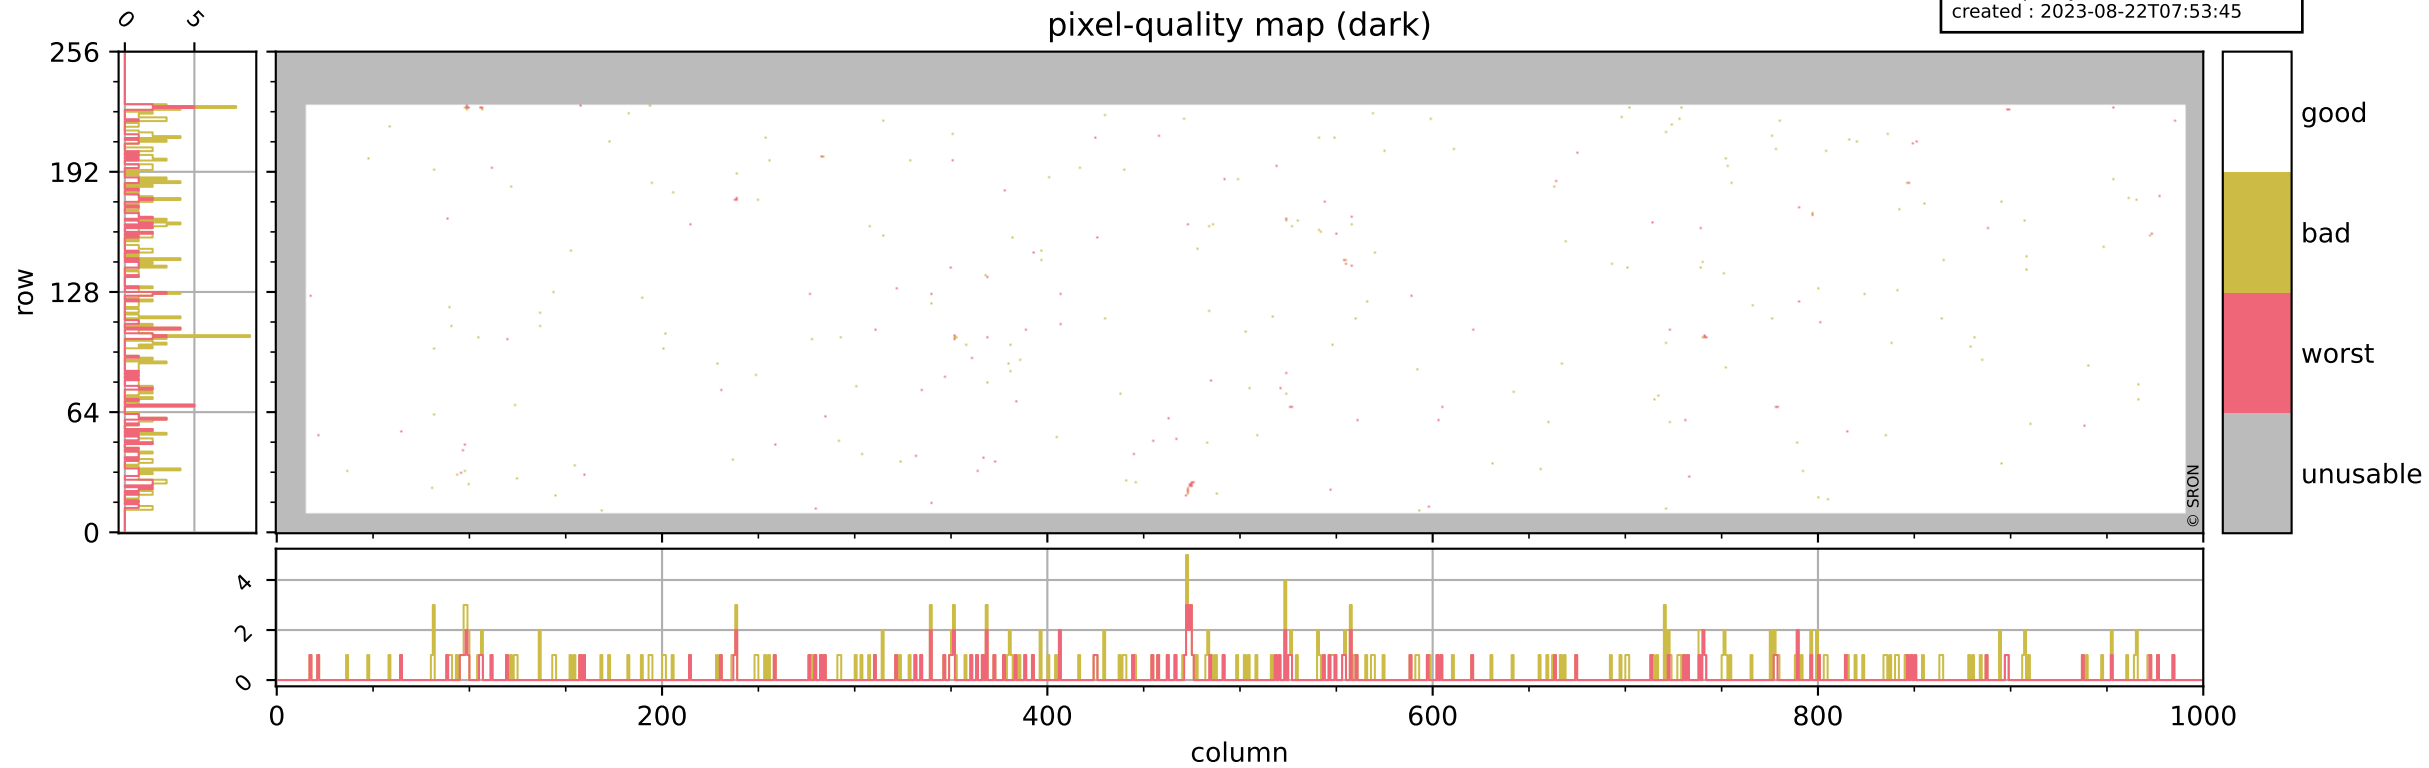

Tropomi SWIR pixel quality (official)

orbits : 19 in [7417, 7462]
coverage : 2019-03-20 / 2019-03-23
bad (quality < 0.8) : 2945
worst (quality < 0.1) : 339
created : 2023-08-22T07:53:44

pixel-quality map

Tropomi SWIR pixel quality (official)

orbits : 19 in [7417, 7462]
coverage : 2019-03-20 / 2019-03-23
bad (quality < 0.8) : 293
worst (quality < 0.1) : 115
created : 2023-08-22T07:53:45

pixel-quality map (dark)

Tropomi SWIR pixel quality (official)

orbits : 19 in [7417, 7462]
coverage : 2019-03-20 / 2019-03-23
bad (quality < 0.8) : 2701
worst (quality < 0.1) : 261
created : 2023-08-22T07:53:45

pixel-quality map (noise average)

Tropomi SWIR pixel quality (official)

orbits : 19 in [7417, 7462]
coverage : 2019-03-20 / 2019-03-23
to good : 360
good to bad : 921
to worst : 130
created : 2023-08-22T07:53:45

total quality compared with SWIR pixel-quality CKD