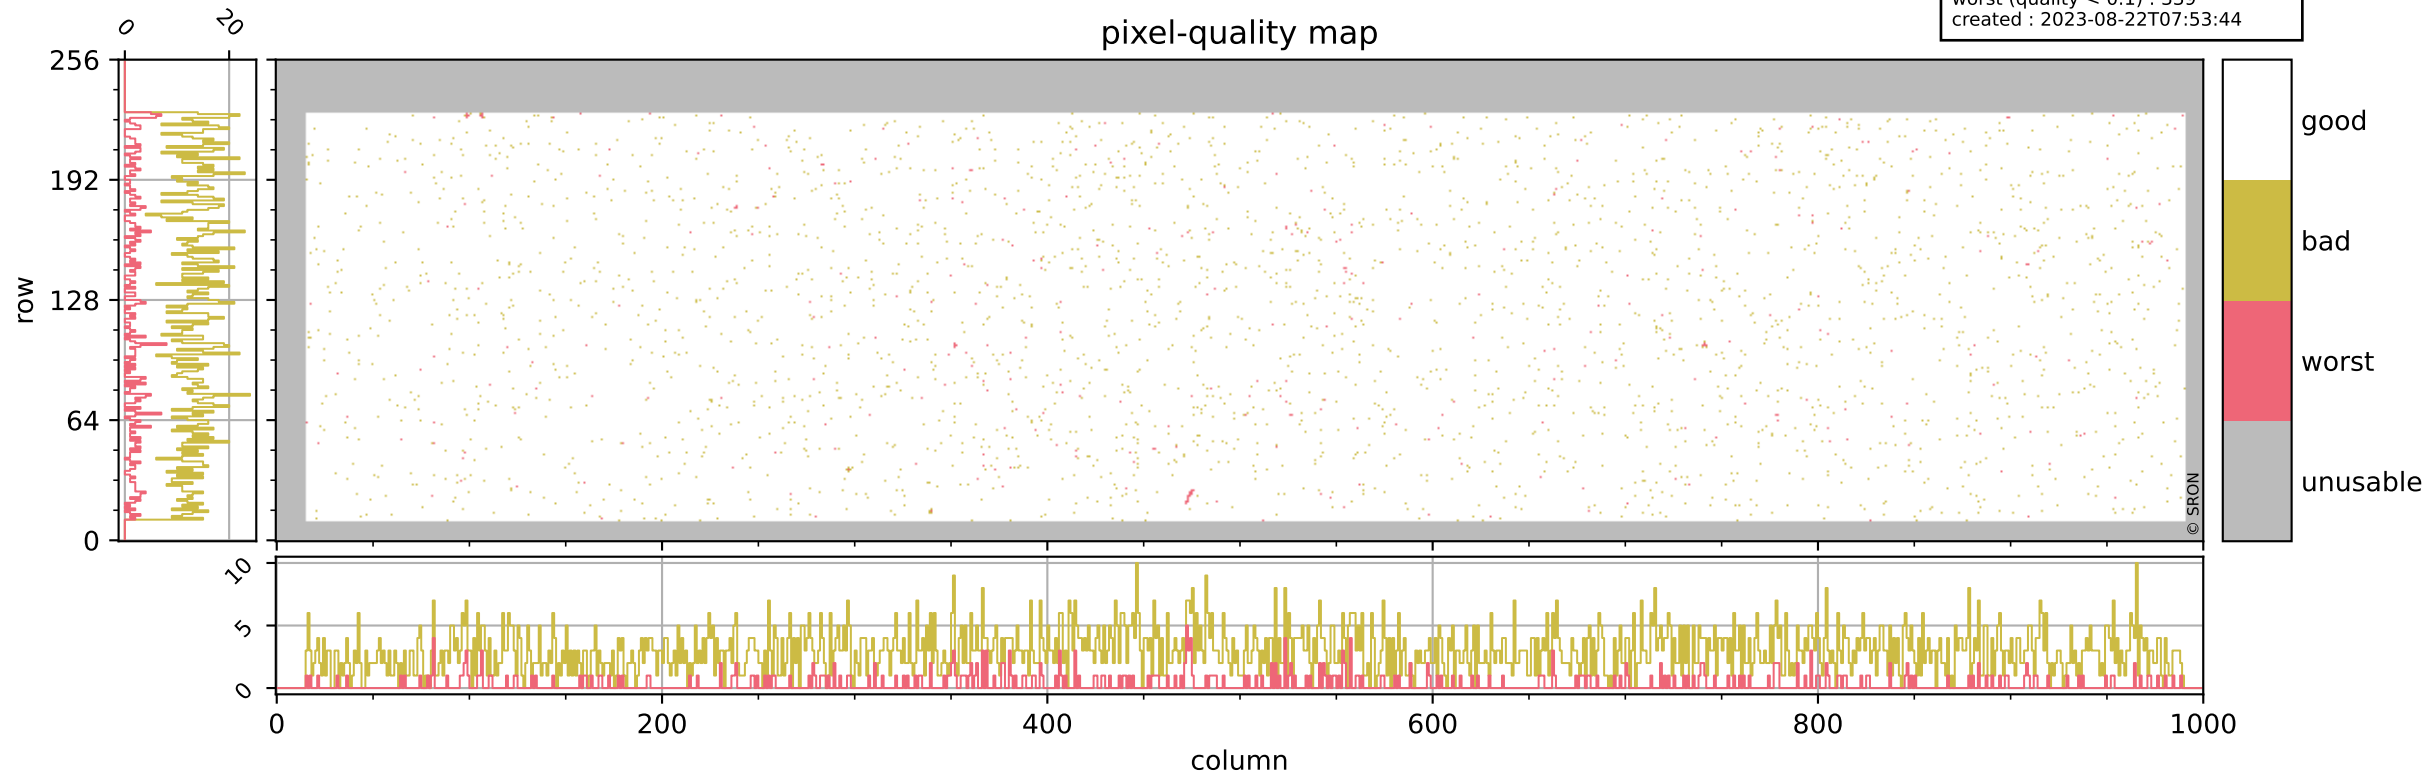

Tropomi SWIR pixel quality (official)

orbits : 19 in [7417, 7462]
coverage : 2019-03-20 / 2019-03-23
bad (quality < 0.8) : 2945
worst (quality < 0.1) : 339
created : 2023-08-22T07:53:44

pixel-quality map

Tropomi SWIR pixel quality (official)

orbits : 19 in [7417, 7462]
coverage : 2019-03-20 / 2019-03-23
bad (quality < 0.8) : 293
worst (quality < 0.1) : 115
created : 2023-08-22T07:53:45

pixel-quality map (dark)

Tropomi SWIR pixel quality (official)

orbits : 19 in [7417, 7462]
coverage : 2019-03-20 / 2019-03-23
bad (quality < 0.8) : 2701
worst (quality < 0.1) : 261
created : 2023-08-22T07:53:45

pixel-quality map (noise average)

Tropomi SWIR pixel quality (official)

orbits : 19 in [7417, 7462]
coverage : 2019-03-20 / 2019-03-23
created : 2023-08-22T07:53:45

Histograms of pixel-quality

Tropomi SWIR pixel quality (official) ground-tracks of Sentinel-5P