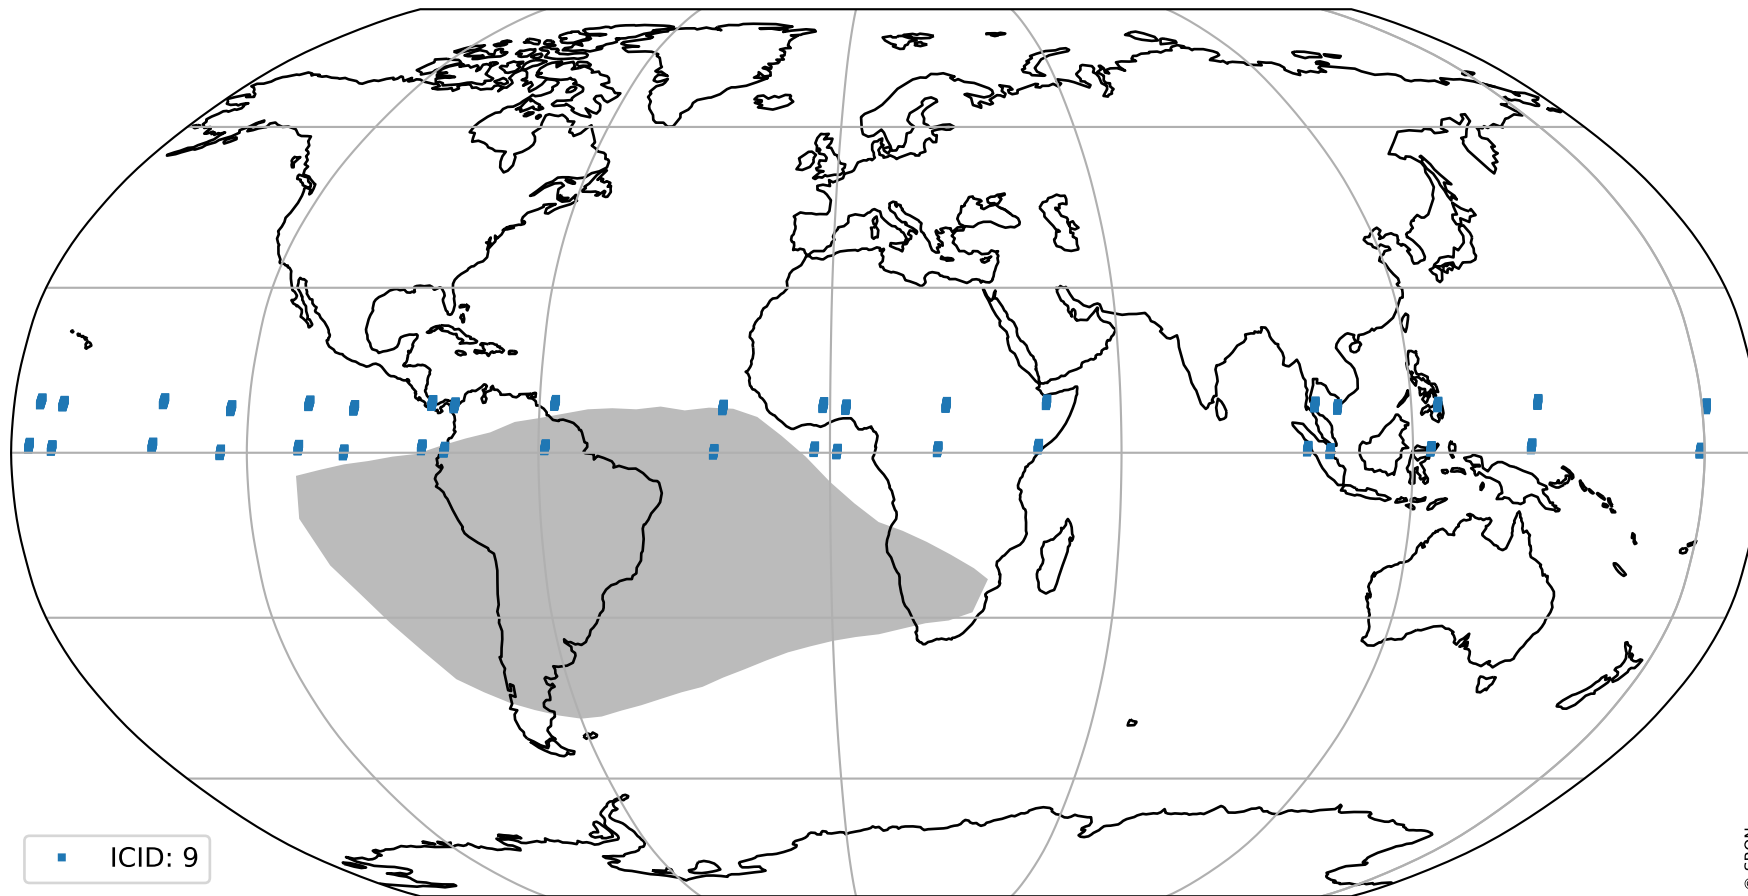

Tropomi SWIR pixel quality (official)

orbits : 19 in [7417, 7462]
coverage : 2019-03-20 / 2019-03-23
created : 2023-08-22T07:53:45

Histograms of pixel-quality

Tropomi SWIR pixel quality (official) ground-tracks of Sentinel-5P

orbits : 19 in [7417, 7462]
coverage : 2019-03-20 / 2019-03-23
created : 2023-08-22T07:53:46

Tropomi SWIR pixel quality (official)

orbits : [2827, 7462]
coverage : 2018-04-30 / 2019-03-23
created : 2023-08-22T07:53:46