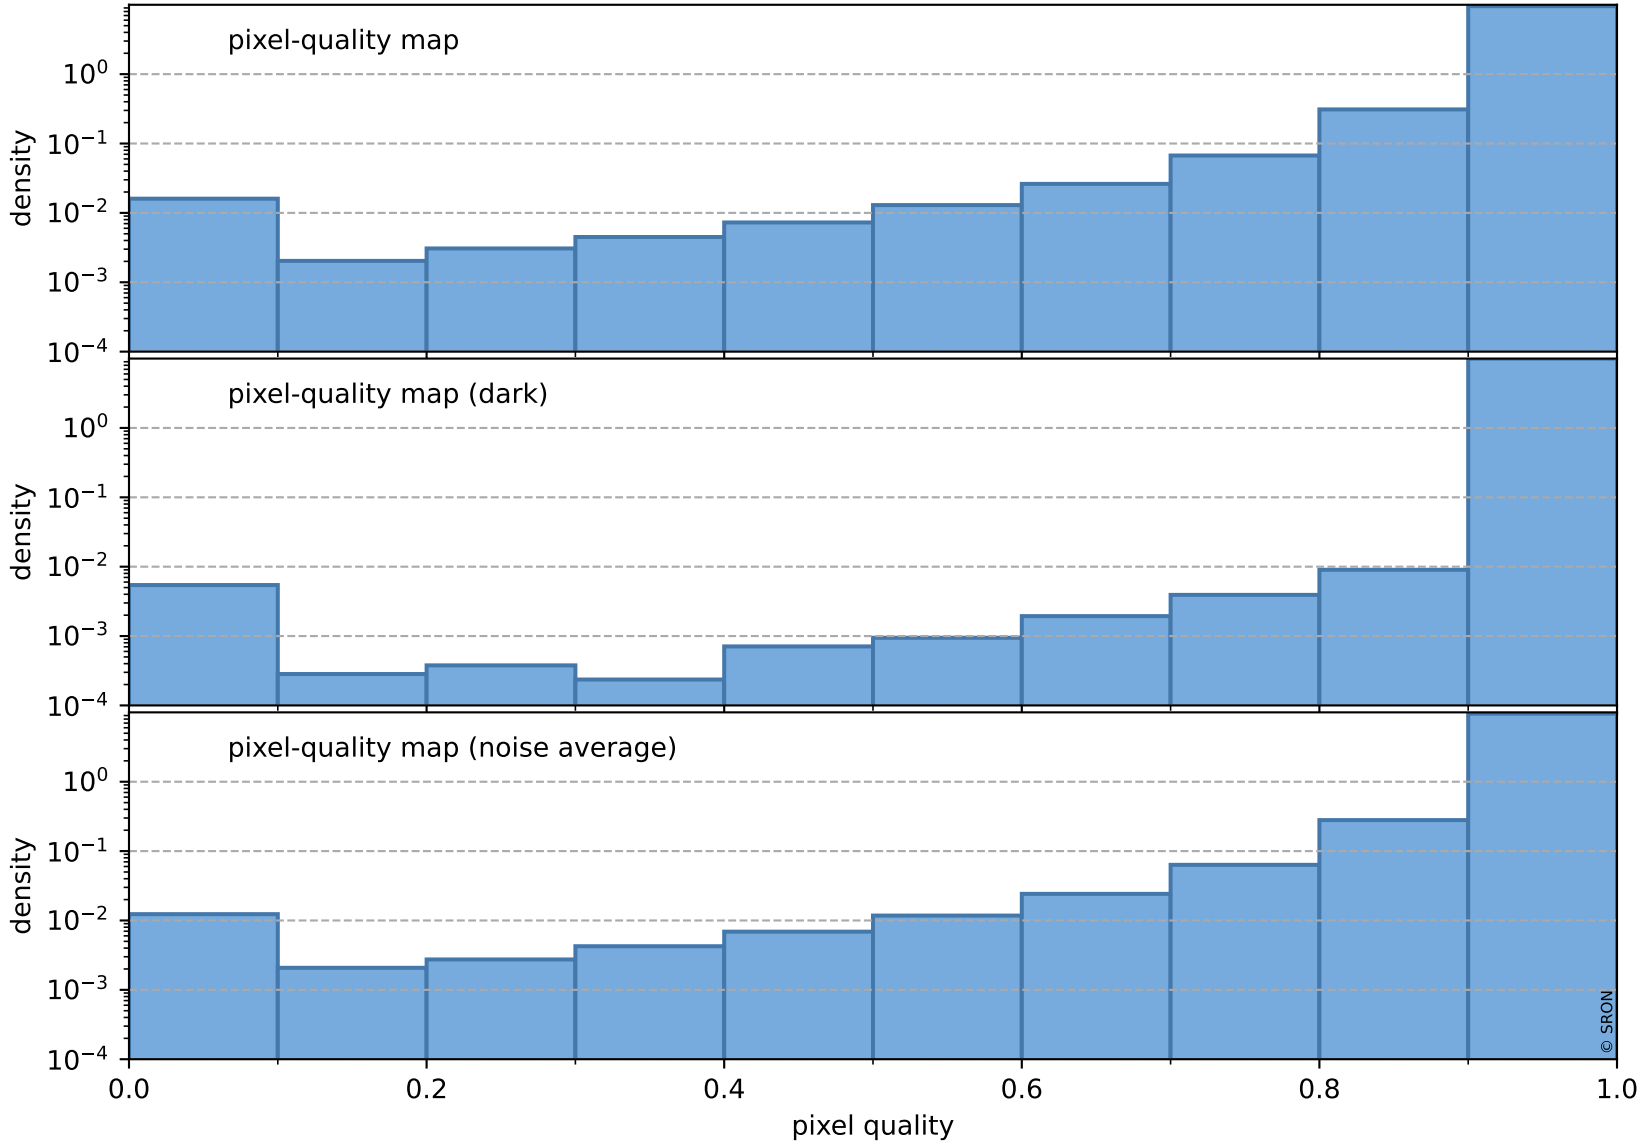

Tropomi SWIR pixel quality (official)

orbits : 19 in [7417, 7462]
coverage : 2019-03-20 / 2019-03-23
to good : 360
good to bad : 921
to worst : 130
created : 2023-08-22T07:53:45

total quality compared with SWIR pixel-quality CKD

Tropomi SWIR pixel quality (official)

orbits : 19 in [7417, 7462]
coverage : 2019-03-20 / 2019-03-23
created : 2023-08-22T07:53:45

Histograms of pixel-quality

Tropomi SWIR pixel quality (official) ground-tracks of Sentinel-5P

orbits : 19 in [7417, 7462]
coverage : 2019-03-20 / 2019-03-23
created : 2023-08-22T07:53:46

Tropomi SWIR pixel quality (official)

orbits : [2827, 7462]
coverage : 2018-04-30 / 2019-03-23
created : 2023-08-22T07:53:46