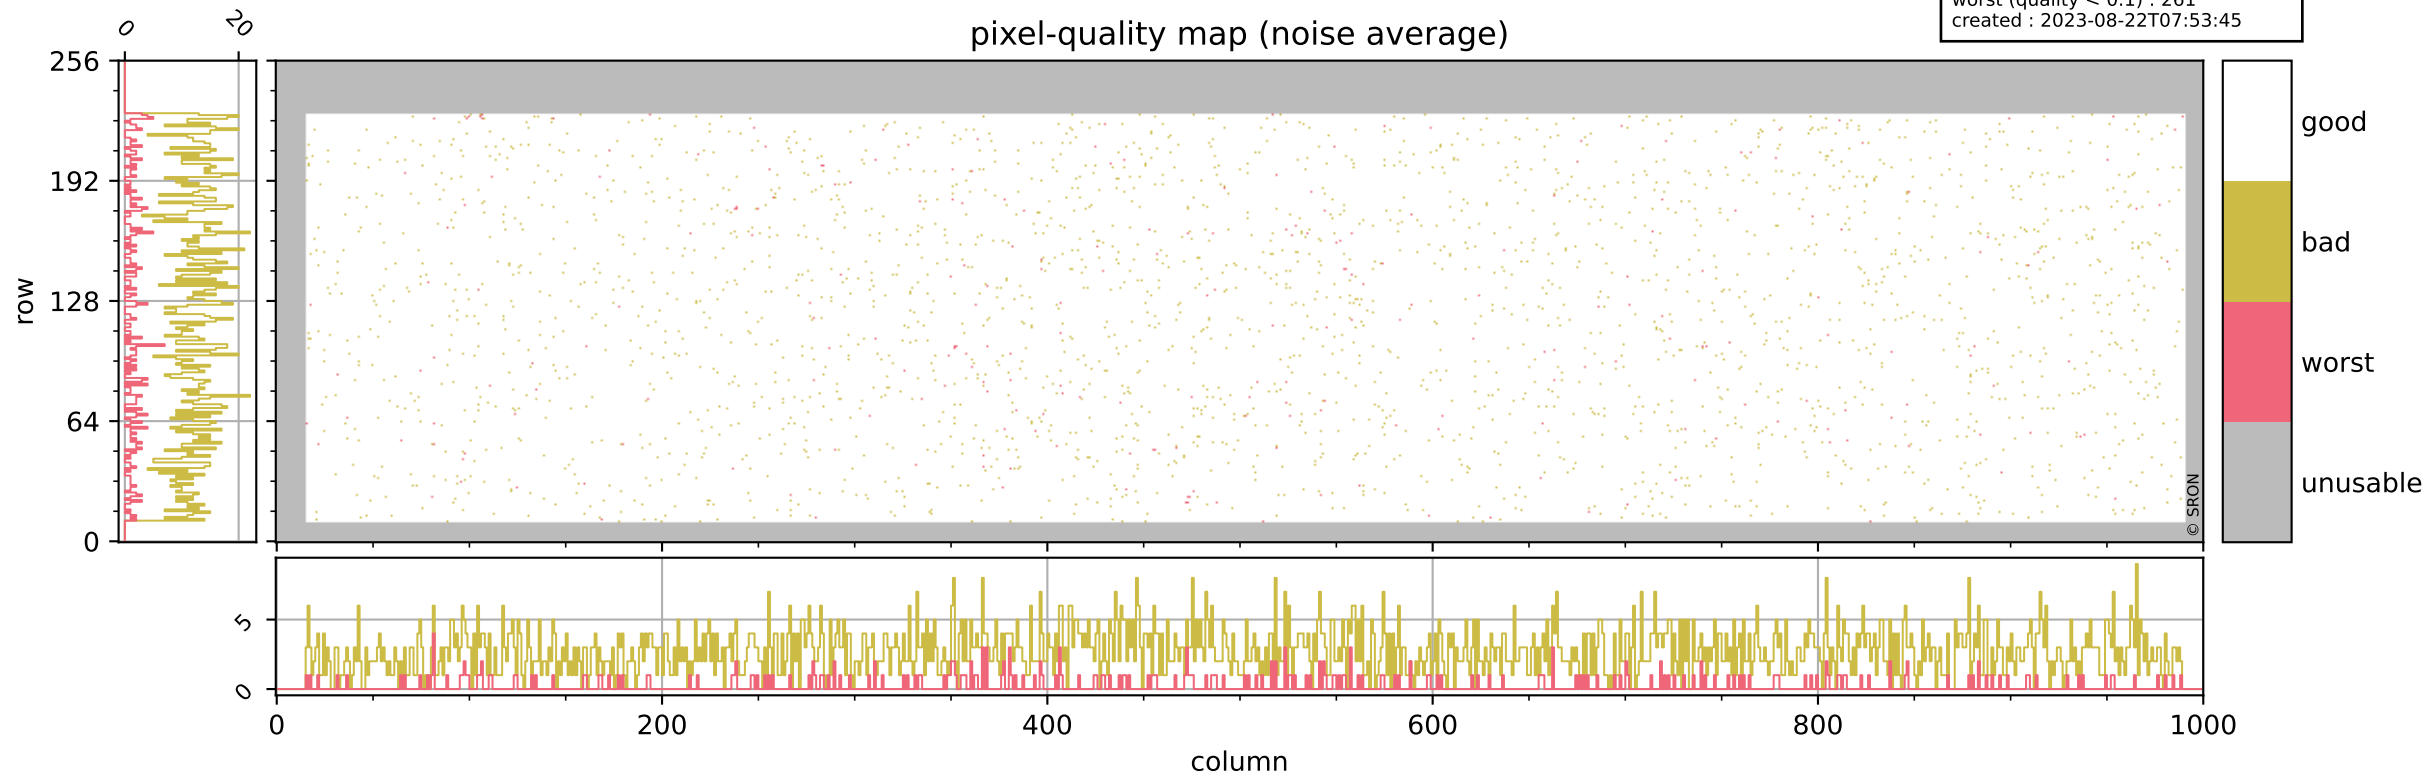

Tropomi SWIR pixel quality (official)

orbits : 19 in [7417, 7462]
coverage : 2019-03-20 / 2019-03-23
bad (quality < 0.8) : 293
worst (quality < 0.1) : 115
created : 2023-08-22T07:53:45

pixel-quality map (dark)

Tropomi SWIR pixel quality (official)

orbits : 19 in [7417, 7462]
coverage : 2019-03-20 / 2019-03-23
bad (quality < 0.8) : 2701
worst (quality < 0.1) : 261
created : 2023-08-22T07:53:45

pixel-quality map (noise average)

Tropomi SWIR pixel quality (official)

orbits : 19 in [7417, 7462]
coverage : 2019-03-20 / 2019-03-23
to good : 360
good to bad : 921
to worst : 130
created : 2023-08-22T07:53:45

total quality compared with SWIR pixel-quality CKD

Tropomi SWIR pixel quality (official)

orbits : 19 in [7417, 7462]
coverage : 2019-03-20 / 2019-03-23
created : 2023-08-22T07:53:45

Histograms of pixel-quality

Tropomi SWIR pixel quality (official) ground-tracks of Sentinel-5P