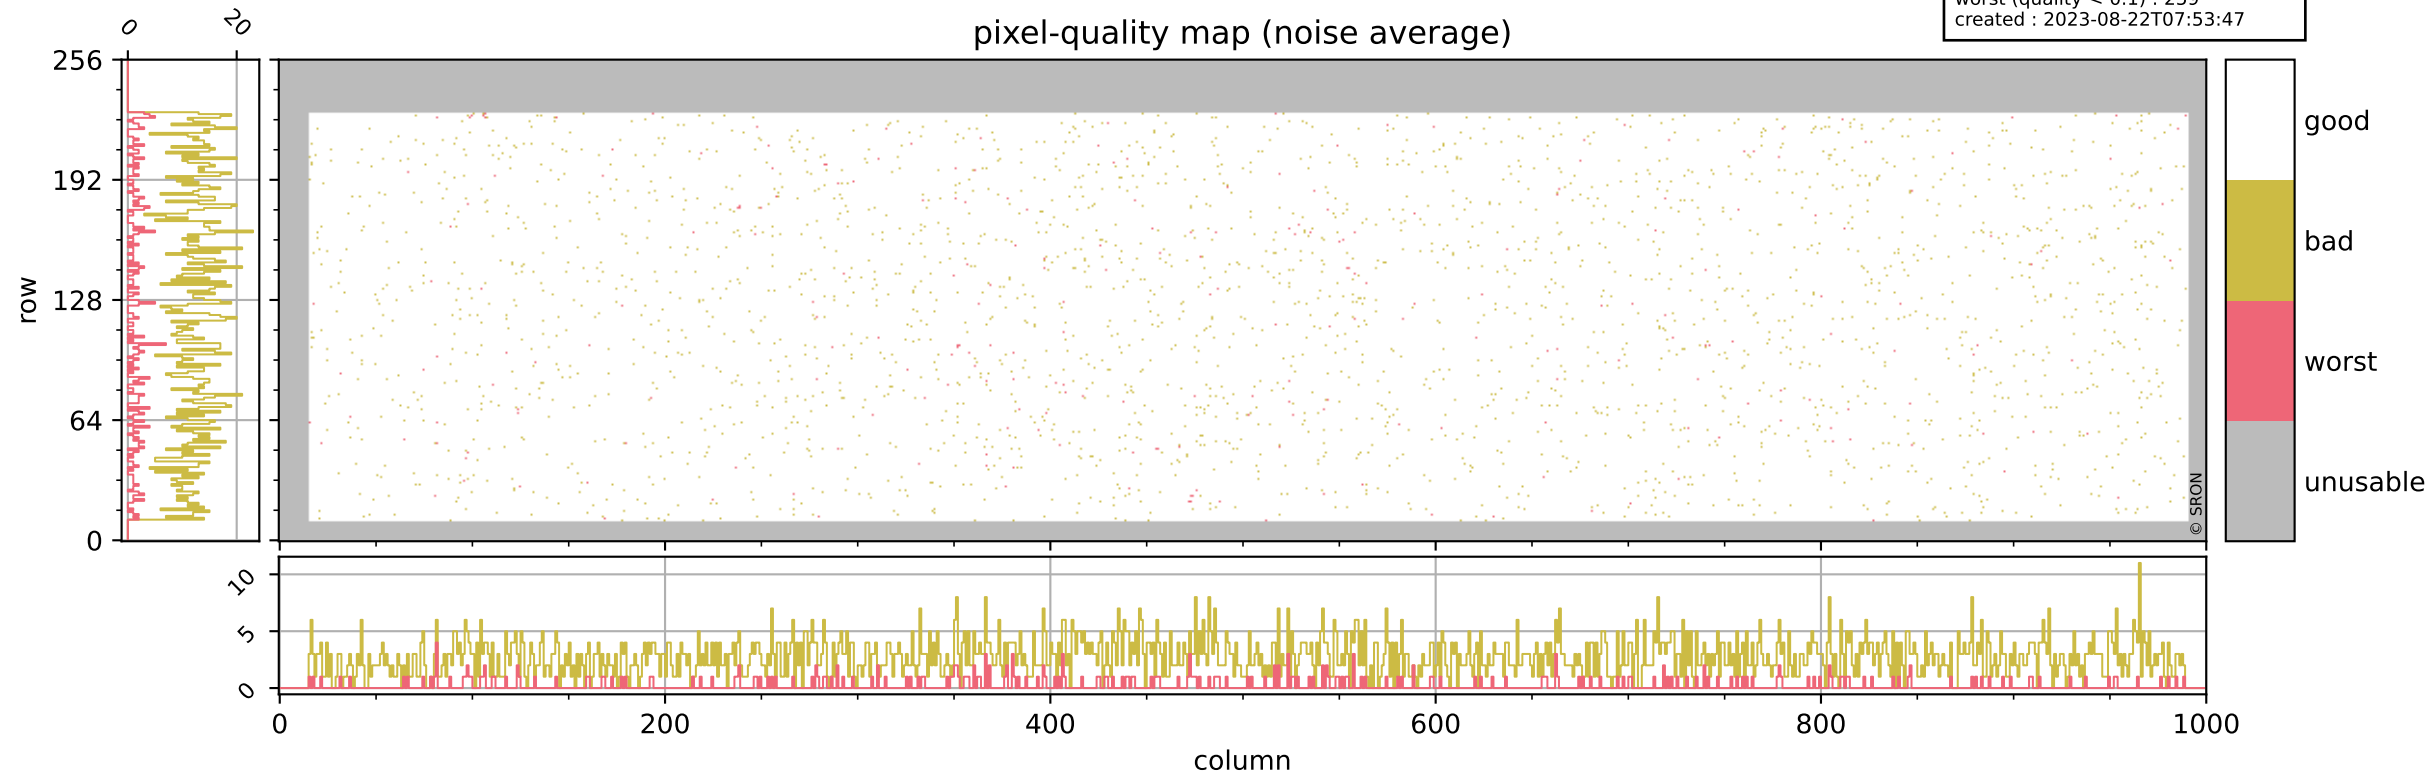

Tropomi SWIR pixel quality (official)

orbits : 20 in [7432, 7477]
coverage : 2019-03-21 / 2019-03-24
bad (quality < 0.8) : 292
worst (quality < 0.1) : 116
created : 2023-08-22T07:53:47

pixel-quality map (dark)

Tropomi SWIR pixel quality (official)

orbits : 20 in [7432, 7477]
coverage : 2019-03-21 / 2019-03-24
bad (quality < 0.8) : 2711
worst (quality < 0.1) : 259
created : 2023-08-22T07:53:47

pixel-quality map (noise average)

Tropomi SWIR pixel quality (official)

orbits : 20 in [7432, 7477]
coverage : 2019-03-21 / 2019-03-24
to good : 355
good to bad : 933
to worst : 129
created : 2023-08-22T07:53:47

total quality compared with SWIR pixel-quality CKD

Tropomi SWIR pixel quality (official)

orbits : 20 in [7432, 7477]
coverage : 2019-03-21 / 2019-03-24
created : 2023-08-22T07:53:47

Histograms of pixel-quality

Tropomi SWIR pixel quality (official) ground-tracks of Sentinel-5P