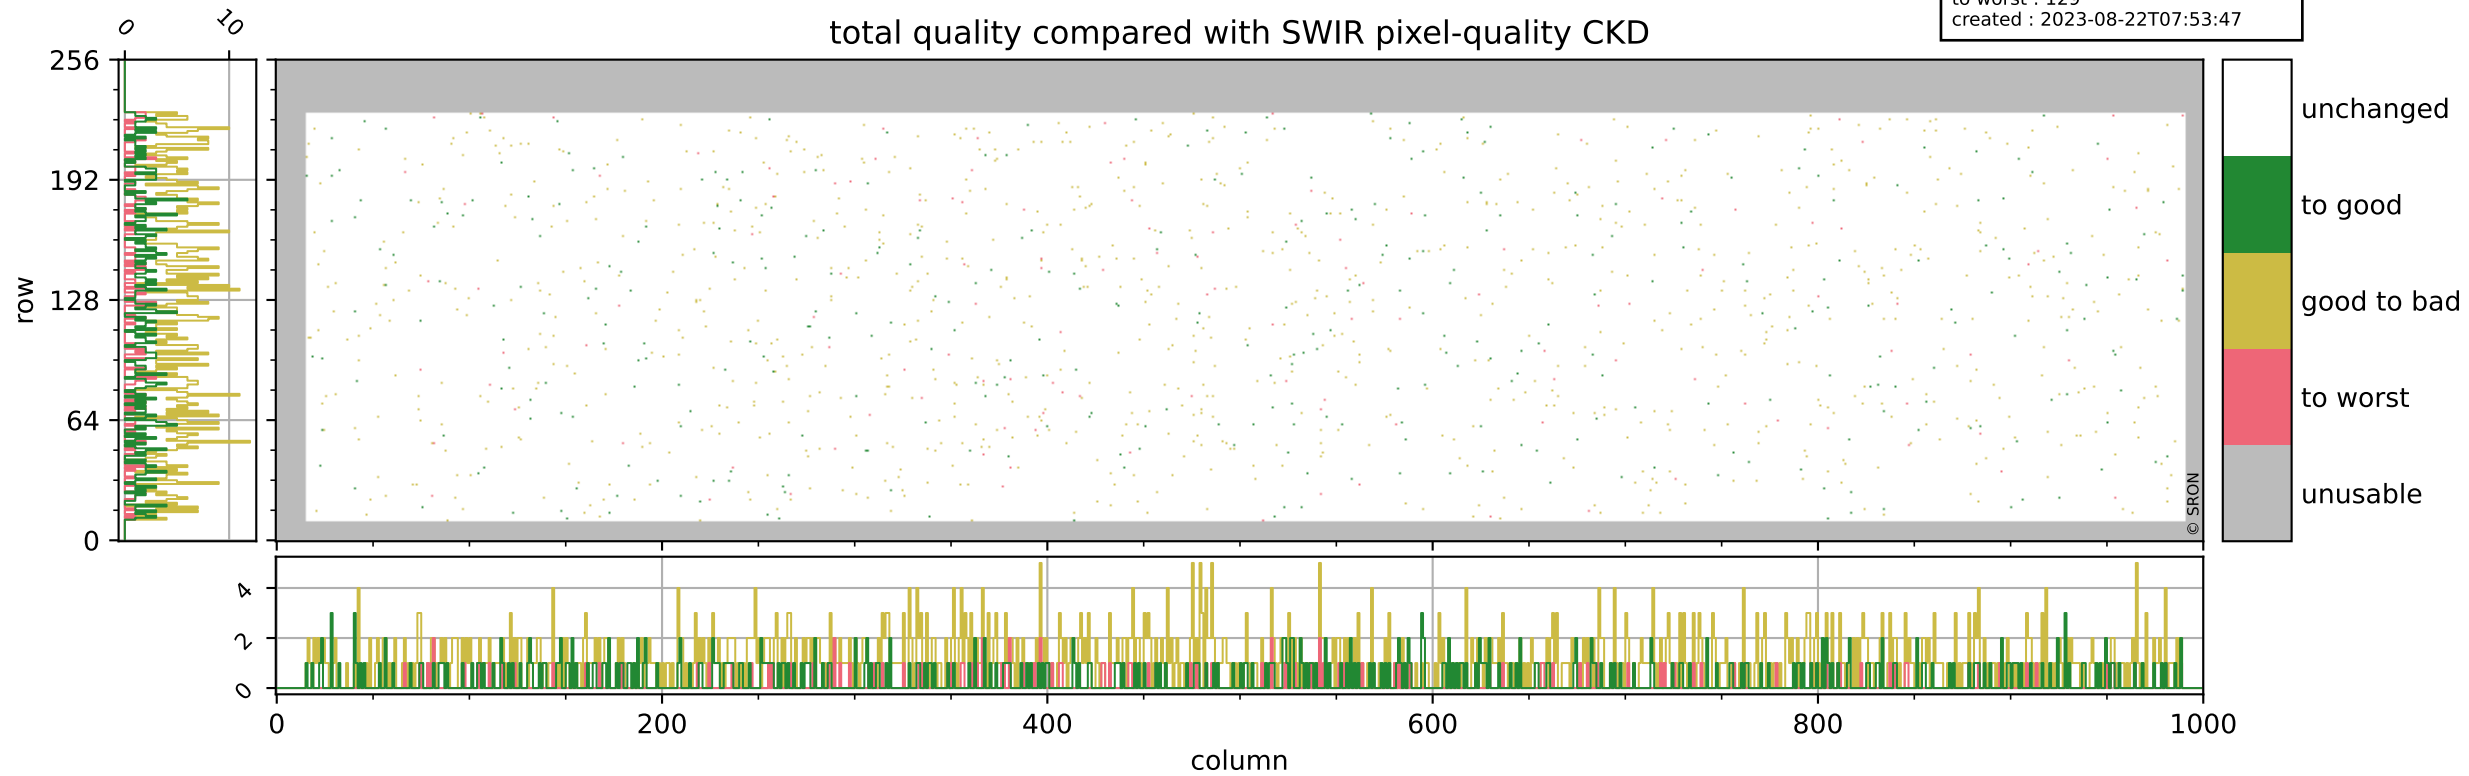

Tropomi SWIR pixel quality (official)

orbits : 20 in [7432, 7477]
coverage : 2019-03-21 / 2019-03-24
bad (quality < 0.8) : 292
worst (quality < 0.1) : 116
created : 2023-08-22T07:53:47

pixel-quality map (dark)

Tropomi SWIR pixel quality (official)

orbits : 20 in [7432, 7477]
coverage : 2019-03-21 / 2019-03-24
bad (quality < 0.8) : 2711
worst (quality < 0.1) : 259
created : 2023-08-22T07:53:47

pixel-quality map (noise average)

Tropomi SWIR pixel quality (official)

orbits : 20 in [7432, 7477]
coverage : 2019-03-21 / 2019-03-24
to good : 355
good to bad : 933
to worst : 129
created : 2023-08-22T07:53:47

total quality compared with SWIR pixel-quality CKD

Tropomi SWIR pixel quality (official)

orbits : 20 in [7432, 7477]
coverage : 2019-03-21 / 2019-03-24
created : 2023-08-22T07:53:47

Histograms of pixel-quality

Tropomi SWIR pixel quality (official) ground-tracks of Sentinel-5P