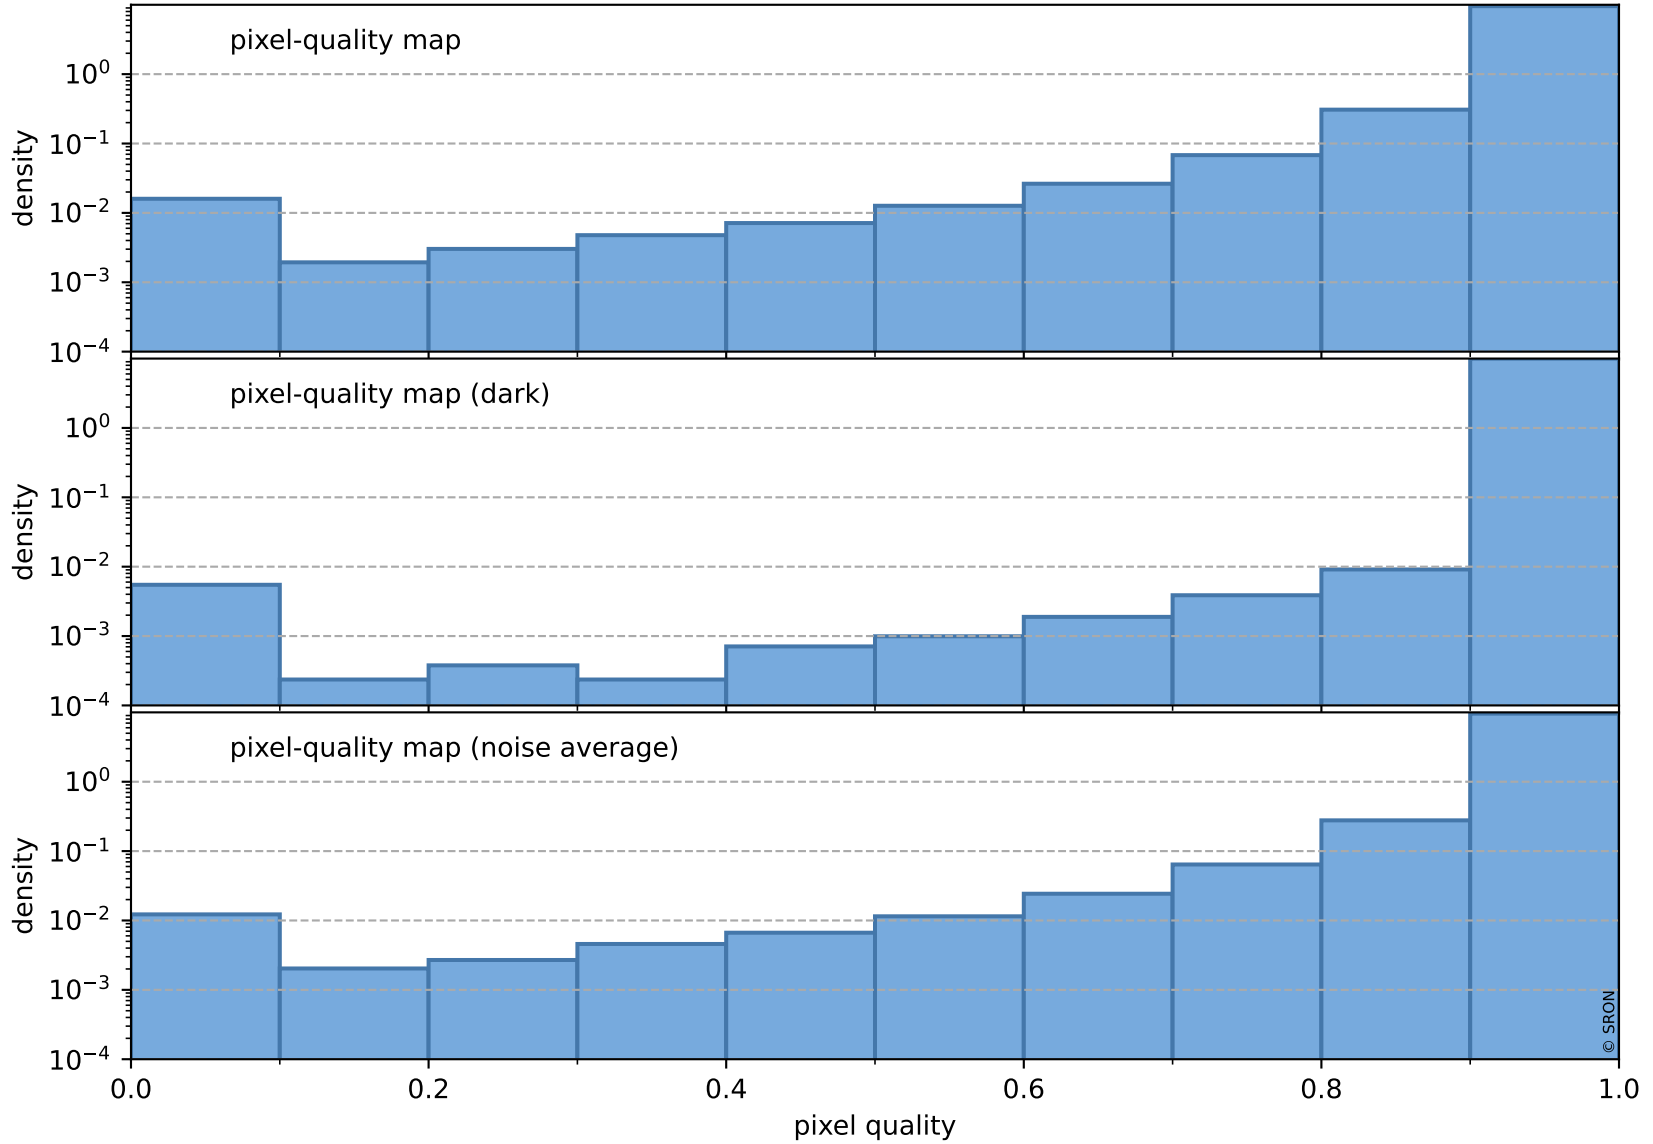

Tropomi SWIR pixel quality (official)

orbits : 20 in [7432, 7477]
coverage : 2019-03-21 / 2019-03-24
bad (quality < 0.8) : 2711
worst (quality < 0.1) : 259
created : 2023-08-22T07:53:47

pixel-quality map (noise average)

Tropomi SWIR pixel quality (official)

orbits : 20 in [7432, 7477]
coverage : 2019-03-21 / 2019-03-24
to good : 355
good to bad : 933
to worst : 129
created : 2023-08-22T07:53:47

total quality compared with SWIR pixel-quality CKD

Tropomi SWIR pixel quality (official)

orbits : 20 in [7432, 7477]
coverage : 2019-03-21 / 2019-03-24
created : 2023-08-22T07:53:47

Histograms of pixel-quality

Tropomi SWIR pixel quality (official) ground-tracks of Sentinel-5P

orbits : 20 in [7432, 7477]
coverage : 2019-03-21 / 2019-03-24
created : 2023-08-22T07:53:48

Tropomi SWIR pixel quality (official)

orbits : [2827, 7477]
coverage : 2018-04-30 / 2019-03-24
created : 2023-08-22T07:53:48