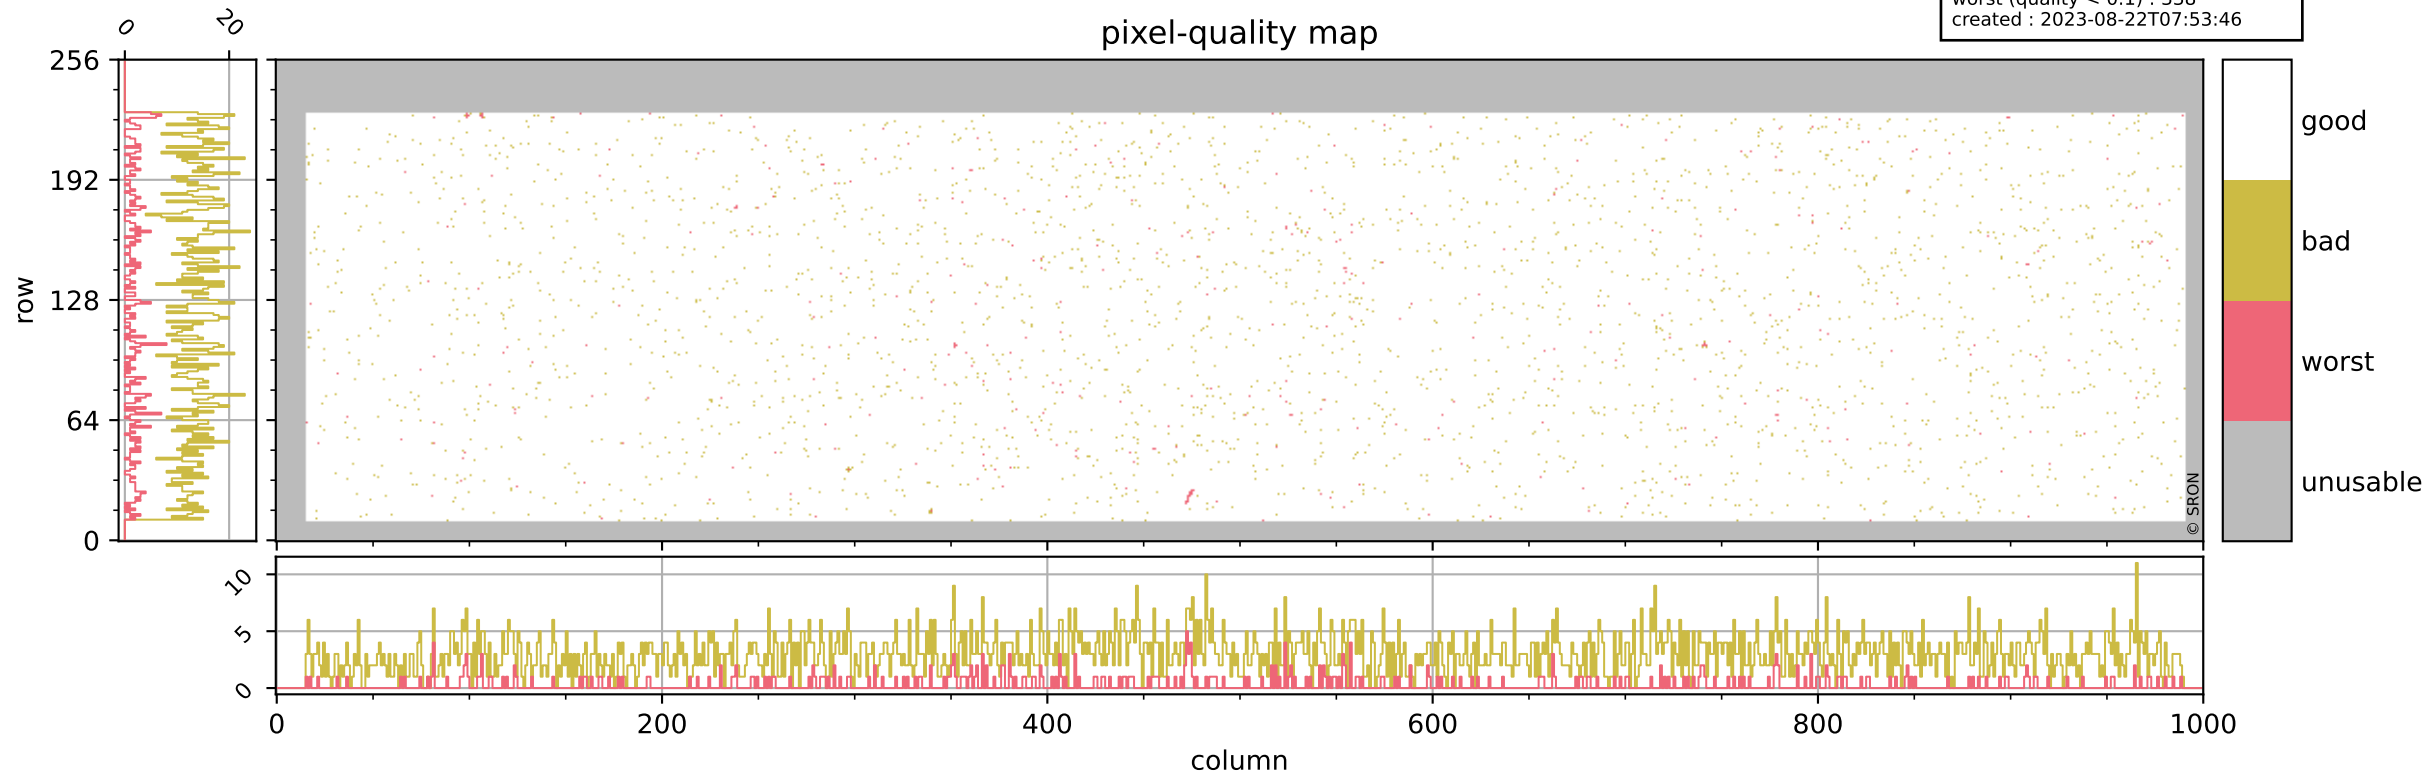

Tropomi SWIR pixel quality (official)

orbits : 20 in [7432, 7477]
coverage : 2019-03-21 / 2019-03-24
bad (quality < 0.8) : 2959
worst (quality < 0.1) : 338
created : 2023-08-22T07:53:46

pixel-quality map

Tropomi SWIR pixel quality (official)

orbits : 20 in [7432, 7477]
coverage : 2019-03-21 / 2019-03-24
bad (quality < 0.8) : 292
worst (quality < 0.1) : 116
created : 2023-08-22T07:53:47

pixel-quality map (dark)

Tropomi SWIR pixel quality (official)

orbits : 20 in [7432, 7477]
coverage : 2019-03-21 / 2019-03-24
bad (quality < 0.8) : 2711
worst (quality < 0.1) : 259
created : 2023-08-22T07:53:47

pixel-quality map (noise average)

Tropomi SWIR pixel quality (official)

orbits : 20 in [7432, 7477]
coverage : 2019-03-21 / 2019-03-24
created : 2023-08-22T07:53:47

Histograms of pixel-quality

Tropomi SWIR pixel quality (official) ground-tracks of Sentinel-5P