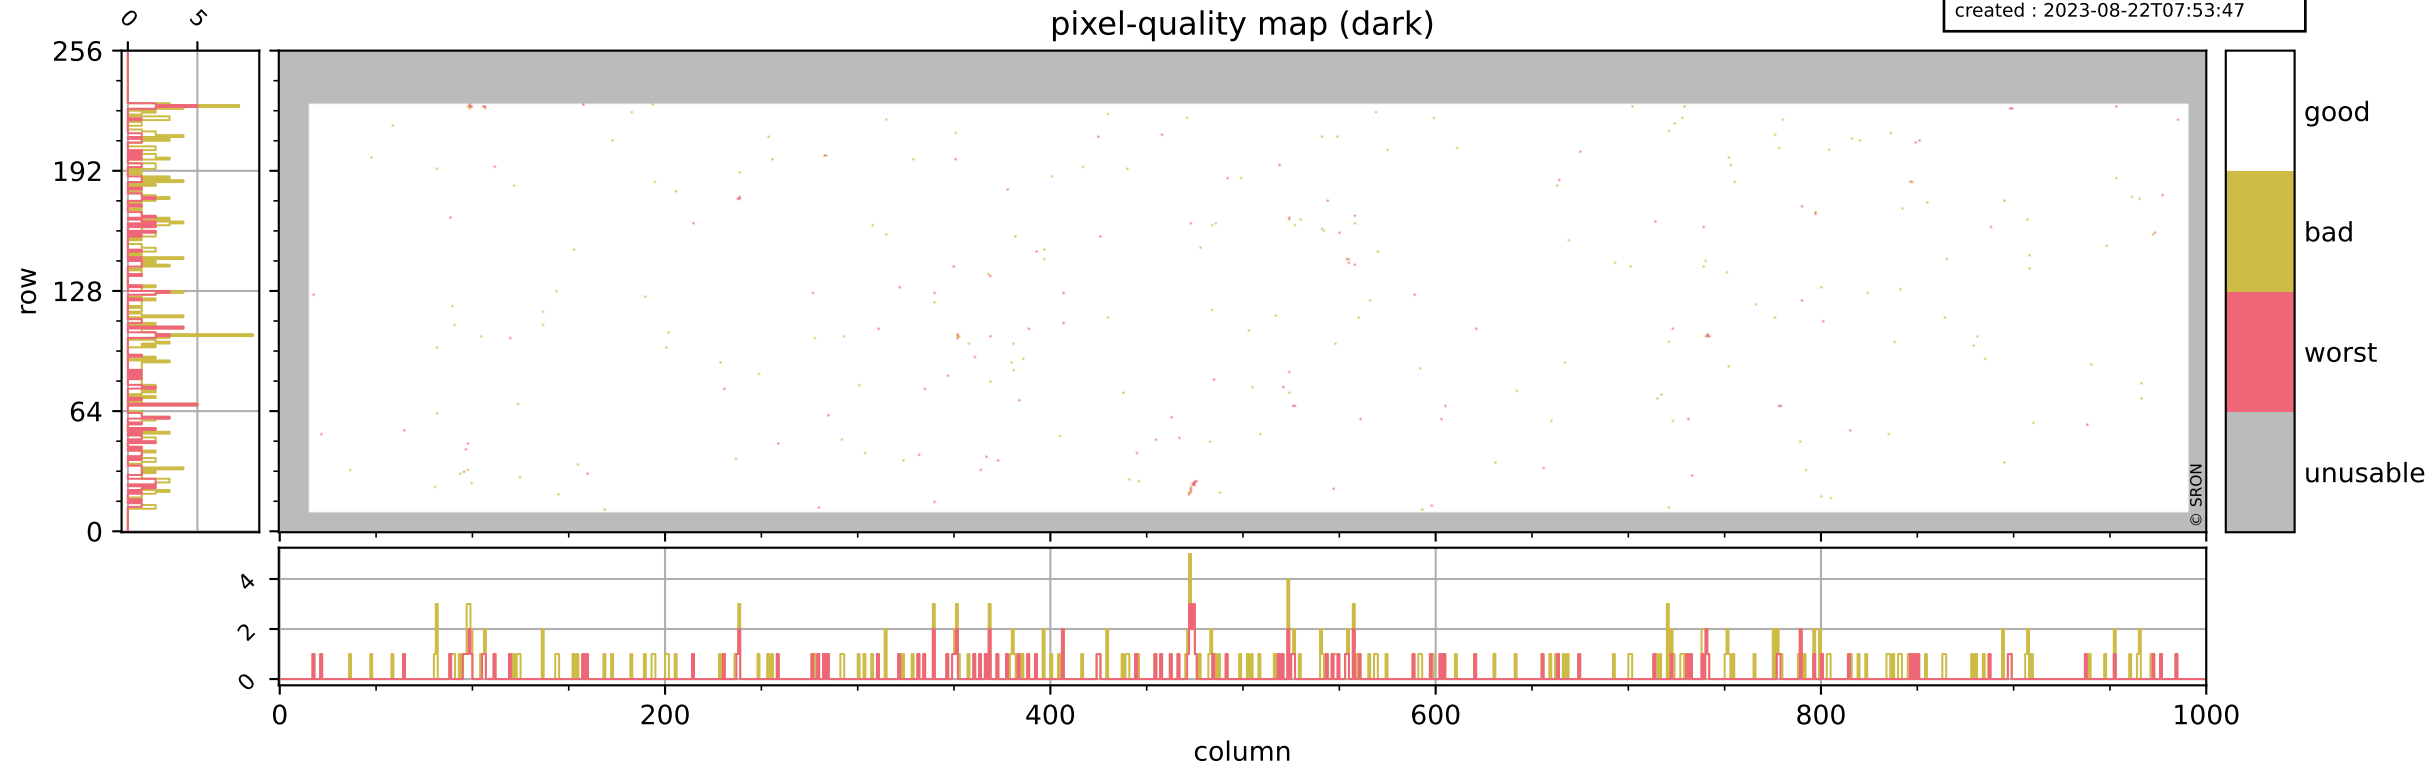

Tropomi SWIR pixel quality (official)

orbits : 20 in [7432, 7477]
coverage : 2019-03-21 / 2019-03-24
bad (quality < 0.8) : 2959
worst (quality < 0.1) : 338
created : 2023-08-22T07:53:46

pixel-quality map

Tropomi SWIR pixel quality (official)

orbits : 20 in [7432, 7477]
coverage : 2019-03-21 / 2019-03-24
bad (quality < 0.8) : 292
worst (quality < 0.1) : 116
created : 2023-08-22T07:53:47

pixel-quality map (dark)

Tropomi SWIR pixel quality (official)

orbits : 20 in [7432, 7477]
coverage : 2019-03-21 / 2019-03-24
bad (quality < 0.8) : 2711
worst (quality < 0.1) : 259
created : 2023-08-22T07:53:47

pixel-quality map (noise average)

Tropomi SWIR pixel quality (official)

orbits : 20 in [7432, 7477]
coverage : 2019-03-21 / 2019-03-24
created : 2023-08-22T07:53:47

Histograms of pixel-quality

Tropomi SWIR pixel quality (official) ground-tracks of Sentinel-5P