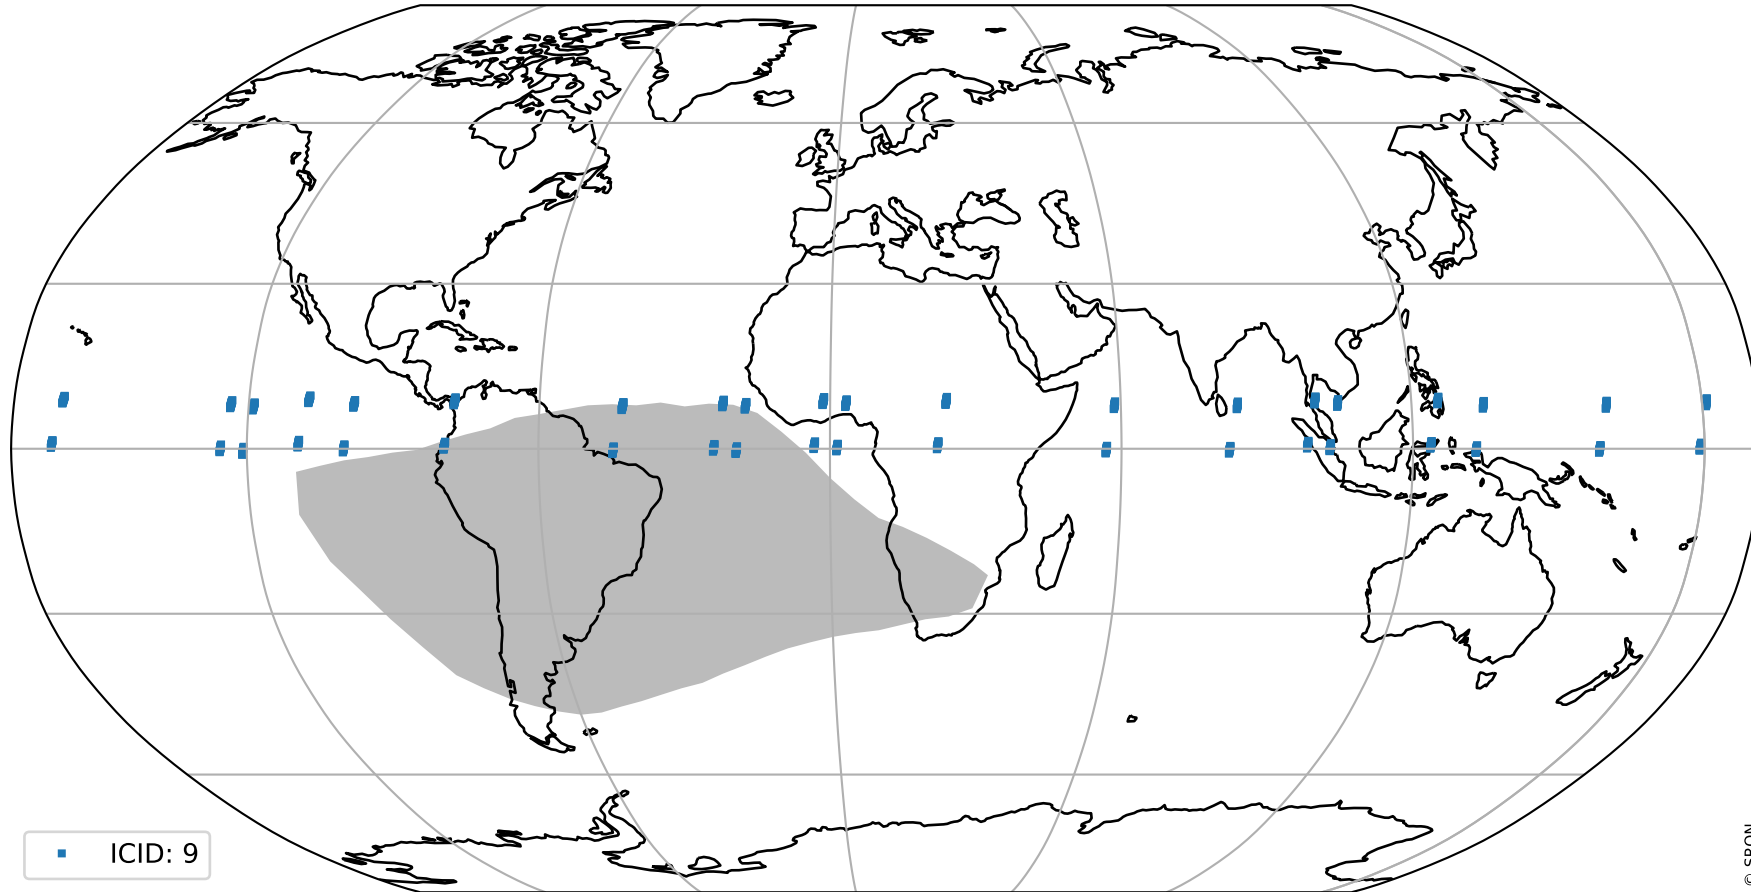

Tropomi SWIR pixel quality (official)

orbits : 20 in [7432, 7477]
coverage : 2019-03-21 / 2019-03-24
to good : 355
good to bad : 933
to worst : 129
created : 2023-08-22T07:53:47

total quality compared with SWIR pixel-quality CKD

Tropomi SWIR pixel quality (official)

orbits : 20 in [7432, 7477]
coverage : 2019-03-21 / 2019-03-24
created : 2023-08-22T07:53:47

Histograms of pixel-quality

Tropomi SWIR pixel quality (official) ground-tracks of Sentinel-5P

orbits : 20 in [7432, 7477]
coverage : 2019-03-21 / 2019-03-24
created : 2023-08-22T07:53:48

Tropomi SWIR pixel quality (official)

orbits : [2827, 7477]
coverage : 2018-04-30 / 2019-03-24
created : 2023-08-22T07:53:48