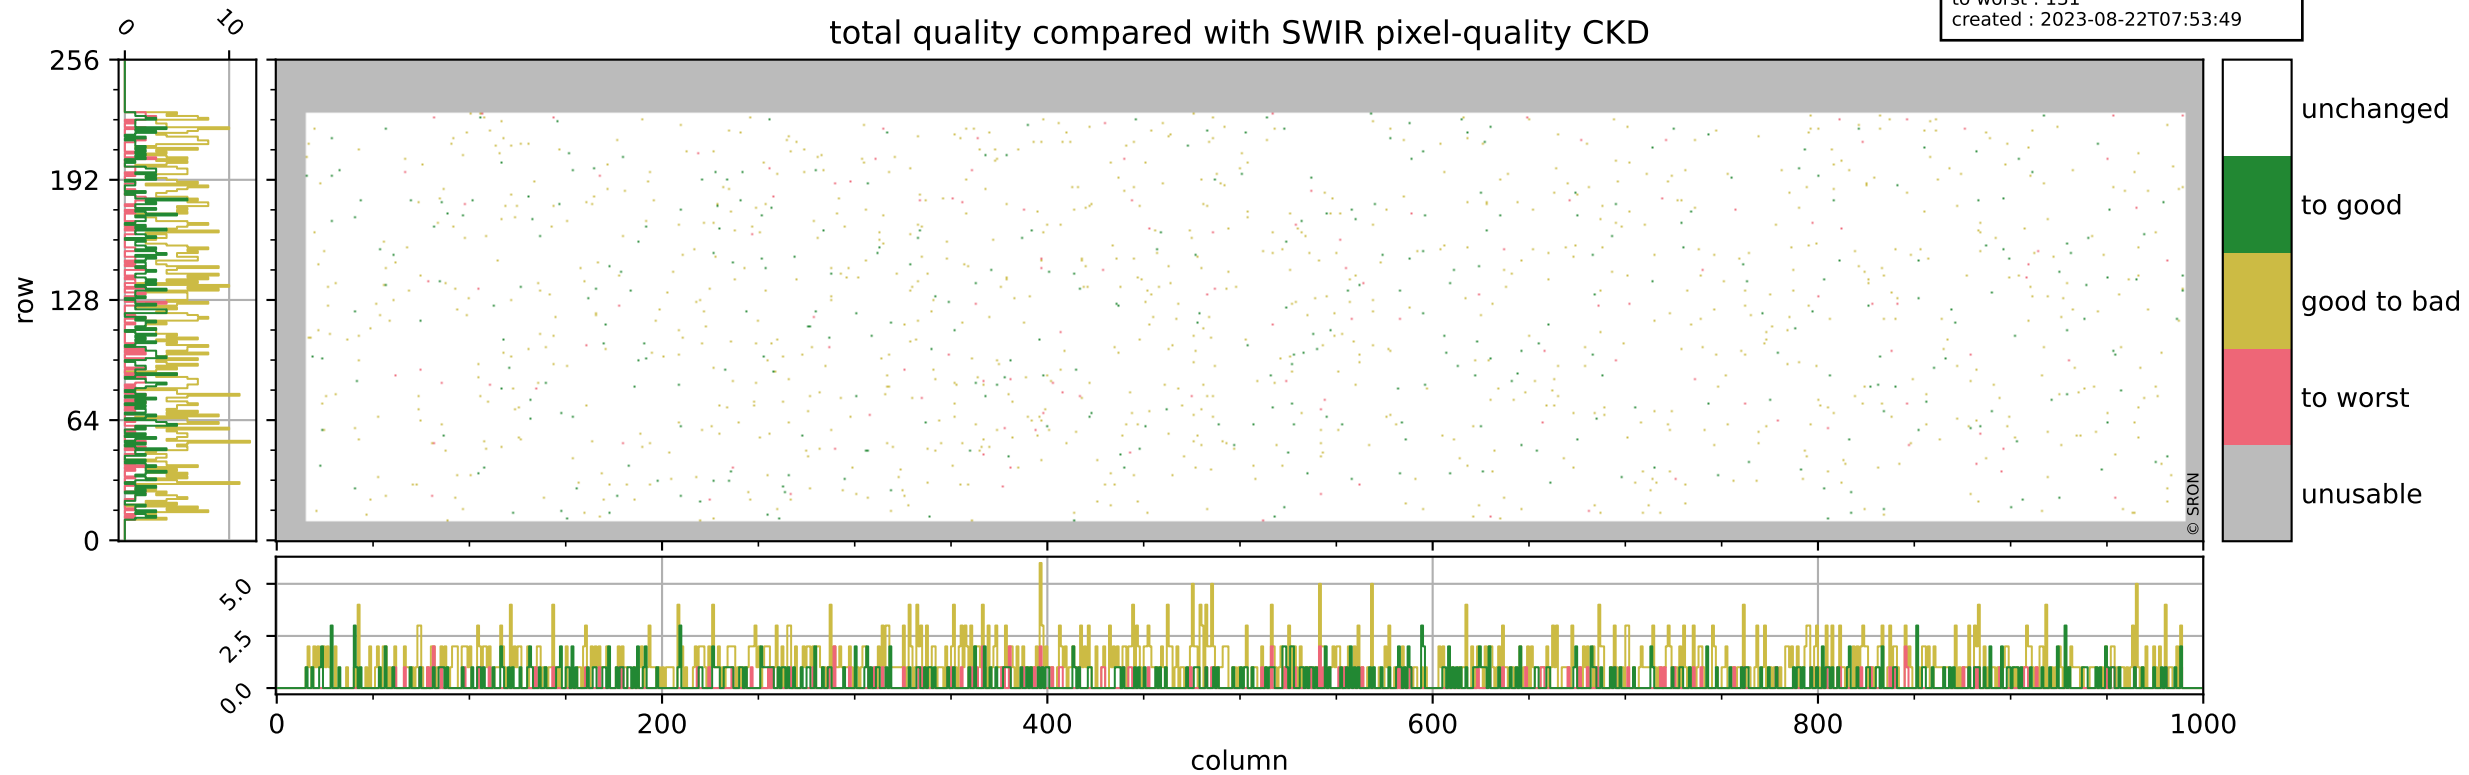

Tropomi SWIR pixel quality (official)

orbits : 19 in [7447, 7492]
coverage : 2019-03-22 / 2019-03-25
bad (quality < 0.8) : 294
worst (quality < 0.1) : 117
created : 2023-08-22T07:53:49

Tropomi SWIR pixel quality (official)

orbits : 19 in [7447, 7492]
coverage : 2019-03-22 / 2019-03-25
bad (quality < 0.8) : 2704
worst (quality < 0.1) : 261
created : 2023-08-22T07:53:49

pixel-quality map (noise average)

Tropomi SWIR pixel quality (official)

orbits : 19 in [7447, 7492]
coverage : 2019-03-22 / 2019-03-25
to good : 355
good to bad : 931
to worst : 131
created : 2023-08-22T07:53:49

total quality compared with SWIR pixel-quality CKD

Tropomi SWIR pixel quality (official)

orbits : 19 in [7447, 7492]
coverage : 2019-03-22 / 2019-03-25
created : 2023-08-22T07:53:50

Histograms of pixel-quality

Tropomi SWIR pixel quality (official) ground-tracks of Sentinel-5P

orbits : 19 in [7447, 7492]
coverage : 2019-03-22 / 2019-03-25
created : 2023-08-22T07:53:50