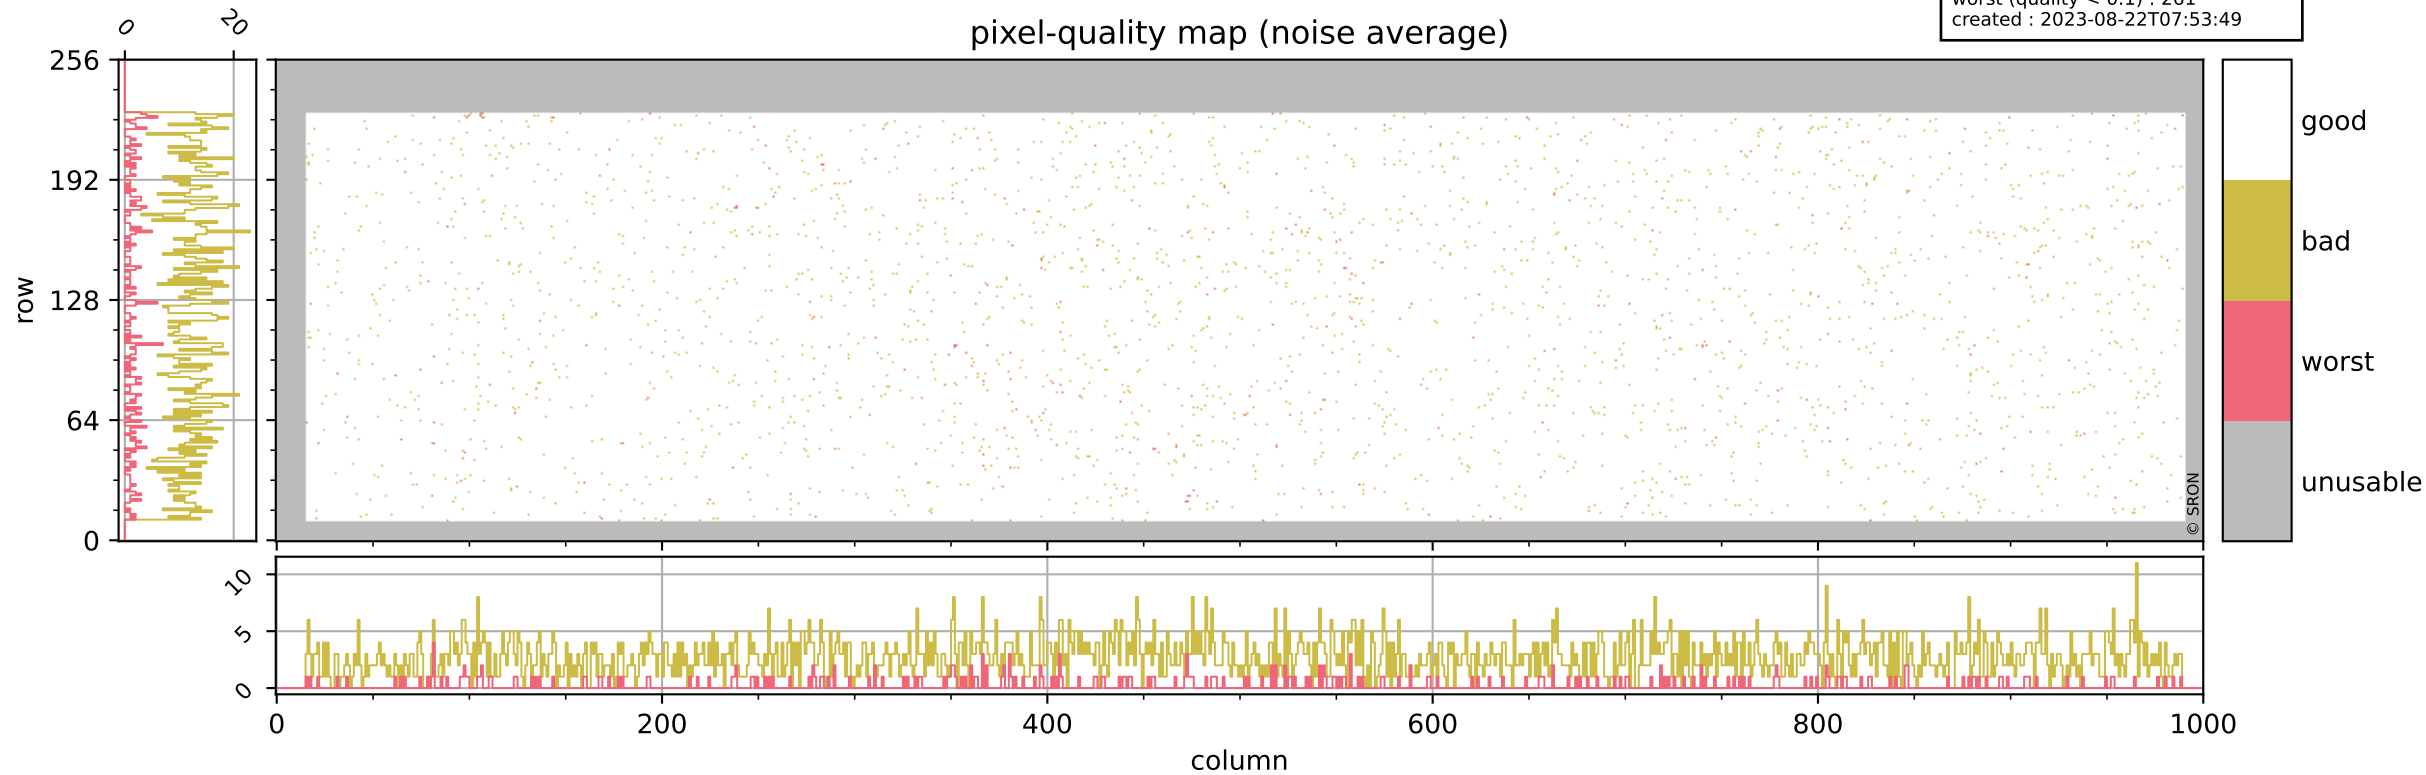

Tropomi SWIR pixel quality (official)

orbits : 19 in [7447, 7492]
coverage : 2019-03-22 / 2019-03-25
bad (quality < 0.8) : 294
worst (quality < 0.1) : 117
created : 2023-08-22T07:53:49

Tropomi SWIR pixel quality (official)

orbits : 19 in [7447, 7492]
coverage : 2019-03-22 / 2019-03-25
bad (quality < 0.8) : 2704
worst (quality < 0.1) : 261
created : 2023-08-22T07:53:49

pixel-quality map (noise average)

Tropomi SWIR pixel quality (official)

orbits : 19 in [7447, 7492]
coverage : 2019-03-22 / 2019-03-25
to good : 355
good to bad : 931
to worst : 131
created : 2023-08-22T07:53:49

total quality compared with SWIR pixel-quality CKD

Tropomi SWIR pixel quality (official)

orbits : 19 in [7447, 7492]
coverage : 2019-03-22 / 2019-03-25
created : 2023-08-22T07:53:50

Histograms of pixel-quality

Tropomi SWIR pixel quality (official) ground-tracks of Sentinel-5P

orbits : 19 in [7447, 7492]
coverage : 2019-03-22 / 2019-03-25
created : 2023-08-22T07:53:50