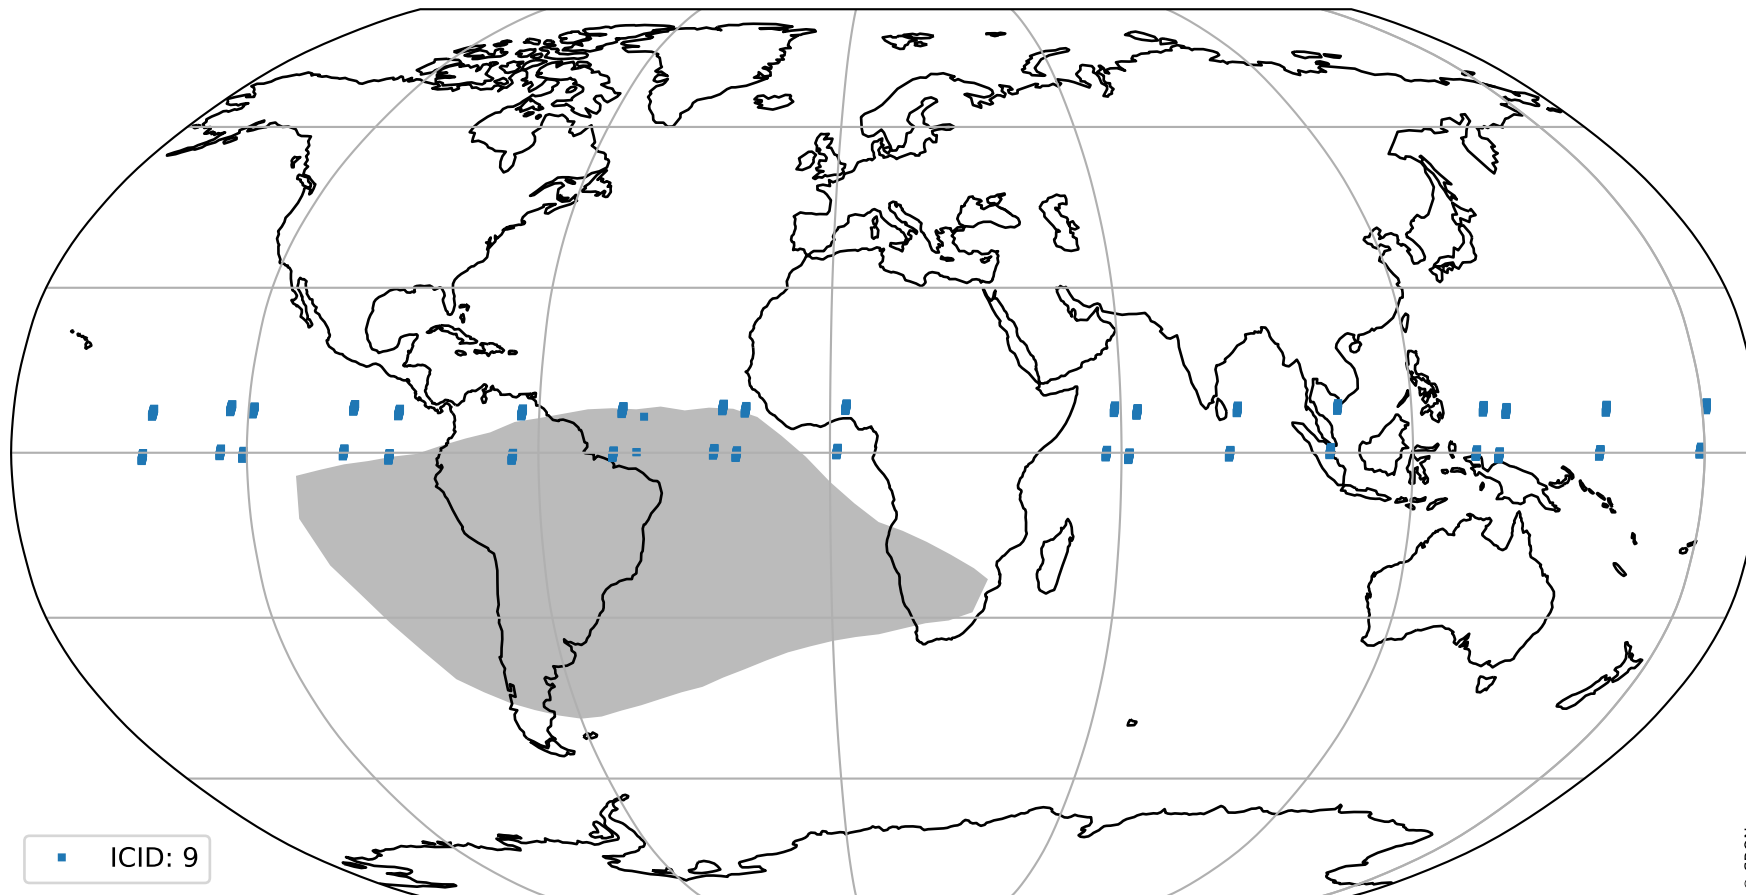

orbits : 19 in [7447, 7492]
coverage : 2019-03-22 / 2019-03-25
bad (quality < 0.8) : 2704
worst (quality < 0.1) : 261
created : 2023-08-22T07:53:49

pixel-quality map (noise average)

Tropomi SWIR pixel quality (official)

orbits : 19 in [7447, 7492]
coverage : 2019-03-22 / 2019-03-25
to good : 355
good to bad : 931
to worst : 131
created : 2023-08-22T07:53:49

total quality compared with SWIR pixel-quality CKD

Tropomi SWIR pixel quality (official)

orbits : 19 in [7447, 7492]
coverage : 2019-03-22 / 2019-03-25
created : 2023-08-22T07:53:50

Histograms of pixel-quality

Tropomi SWIR pixel quality (official) ground-tracks of Sentinel-5P

orbits : 19 in [7447, 7492]
coverage : 2019-03-22 / 2019-03-25
created : 2023-08-22T07:53:50

Tropomi SWIR pixel quality (official)

orbits : [2827, 7492]
coverage : 2018-04-30 / 2019-03-25
created : 2023-08-22T07:53:50

trend of pixel quality & temperatures