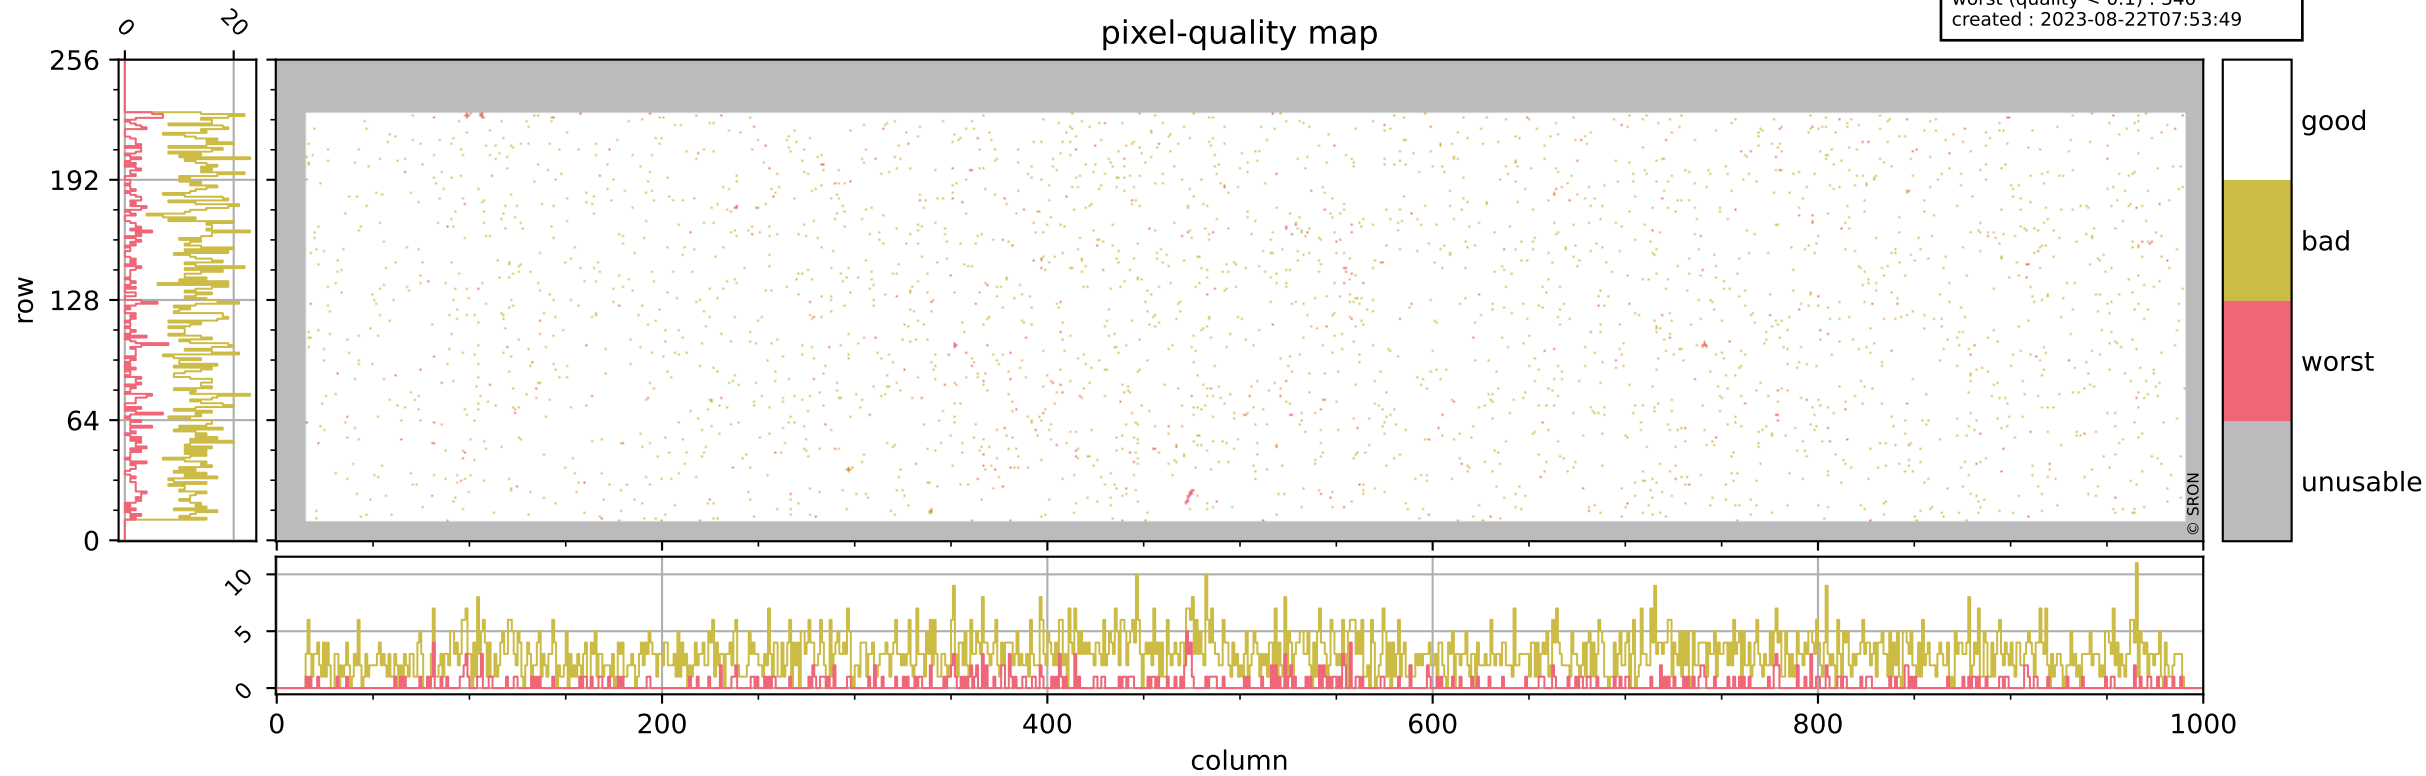

Tropomi SWIR pixel quality (official)

orbits : 19 in [7447, 7492]
coverage : 2019-03-22 / 2019-03-25
bad (quality < 0.8) : 2957
worst (quality < 0.1) : 340
created : 2023-08-22T07:53:49

pixel-quality map

Tropomi SWIR pixel quality (official)

orbits : 19 in [7447, 7492]
coverage : 2019-03-22 / 2019-03-25
bad (quality < 0.8) : 294
worst (quality < 0.1) : 117
created : 2023-08-22T07:53:49

Tropomi SWIR pixel quality (official)

orbits : 19 in [7447, 7492]
coverage : 2019-03-22 / 2019-03-25
bad (quality < 0.8) : 2704
worst (quality < 0.1) : 261
created : 2023-08-22T07:53:49

pixel-quality map (noise average)

Tropomi SWIR pixel quality (official)

orbits : 19 in [7447, 7492]
coverage : 2019-03-22 / 2019-03-25
created : 2023-08-22T07:53:50

Histograms of pixel-quality

Tropomi SWIR pixel quality (official) ground-tracks of Sentinel-5P

orbits : 19 in [7447, 7492]
coverage : 2019-03-22 / 2019-03-25
created : 2023-08-22T07:53:50