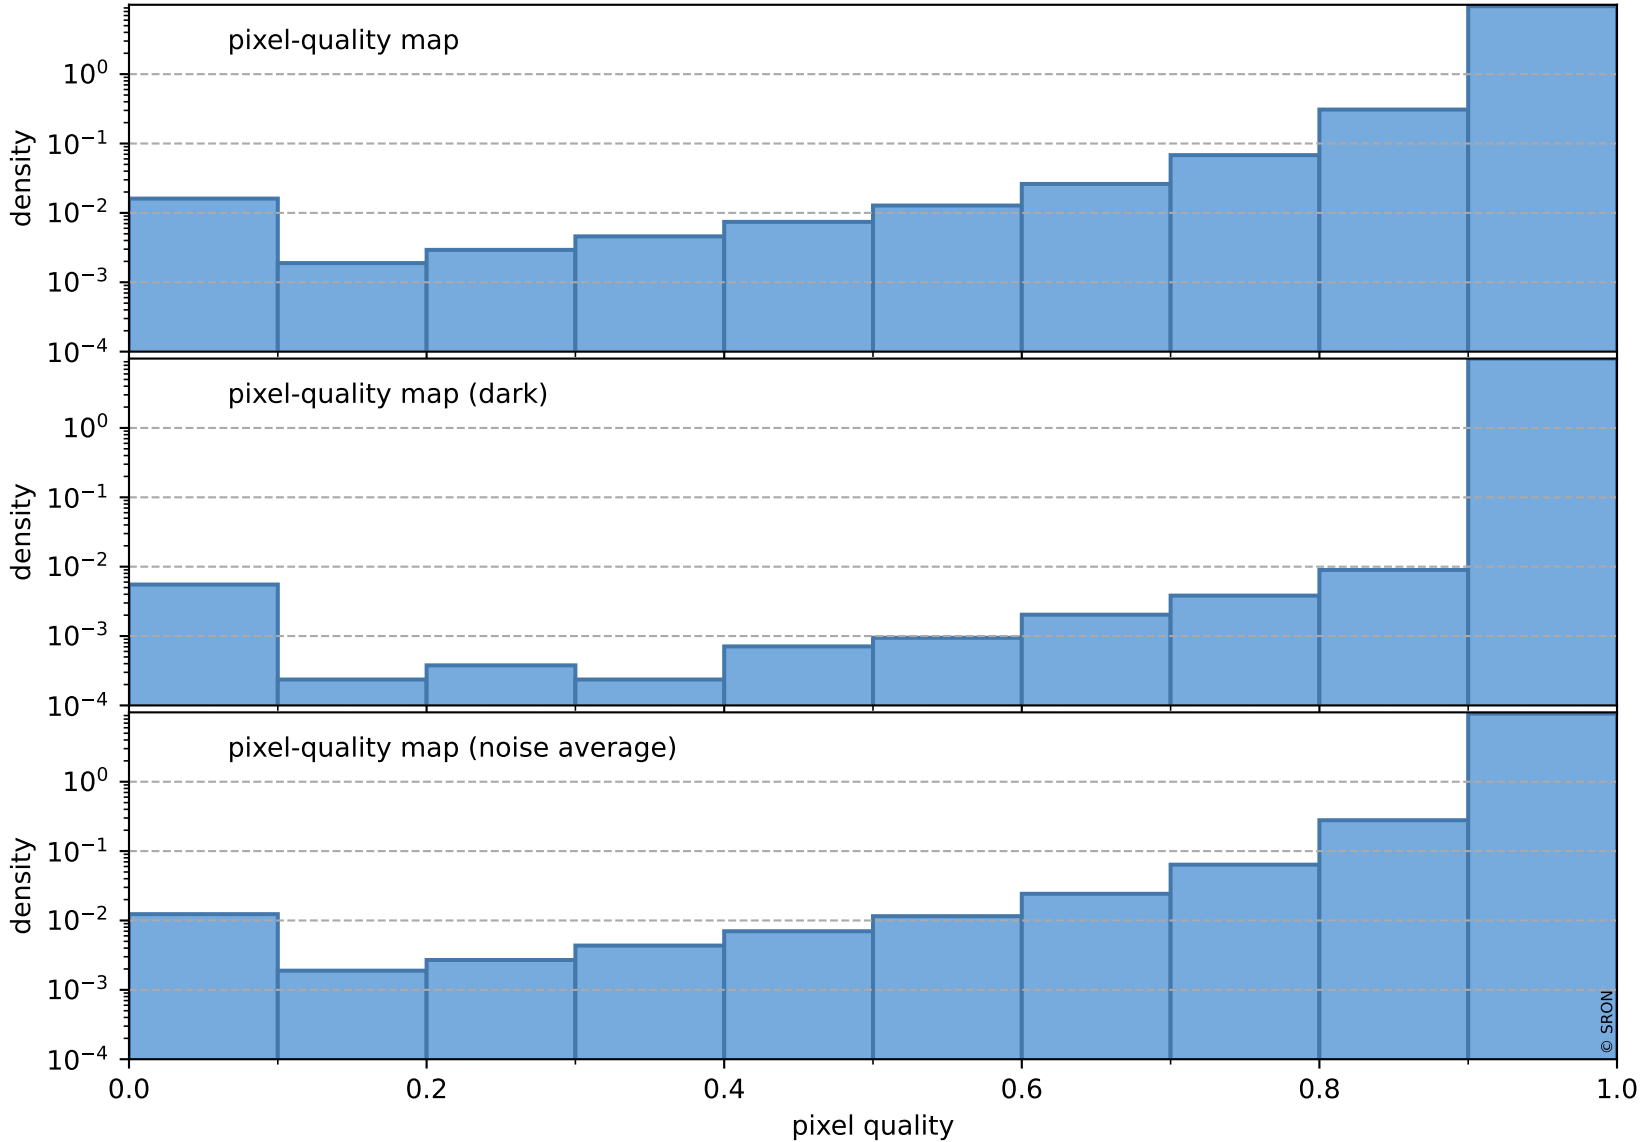

orbits : 19 in [7447, 7492]
coverage : 2019-03-22 / 2019-03-25
to good : 355
good to bad : 931
to worst : 131
created : 2023-08-22T07:53:49

total quality compared with SWIR pixel-quality CKD

Tropomi SWIR pixel quality (official)

orbits : 19 in [7447, 7492]
coverage : 2019-03-22 / 2019-03-25
created : 2023-08-22T07:53:50

Histograms of pixel-quality

Tropomi SWIR pixel quality (official) ground-tracks of Sentinel-5P

orbits : 19 in [7447, 7492]
coverage : 2019-03-22 / 2019-03-25
created : 2023-08-22T07:53:50

Tropomi SWIR pixel quality (official)

orbits : [2827, 7492]
coverage : 2018-04-30 / 2019-03-25
created : 2023-08-22T07:53:50

trend of pixel quality & temperatures