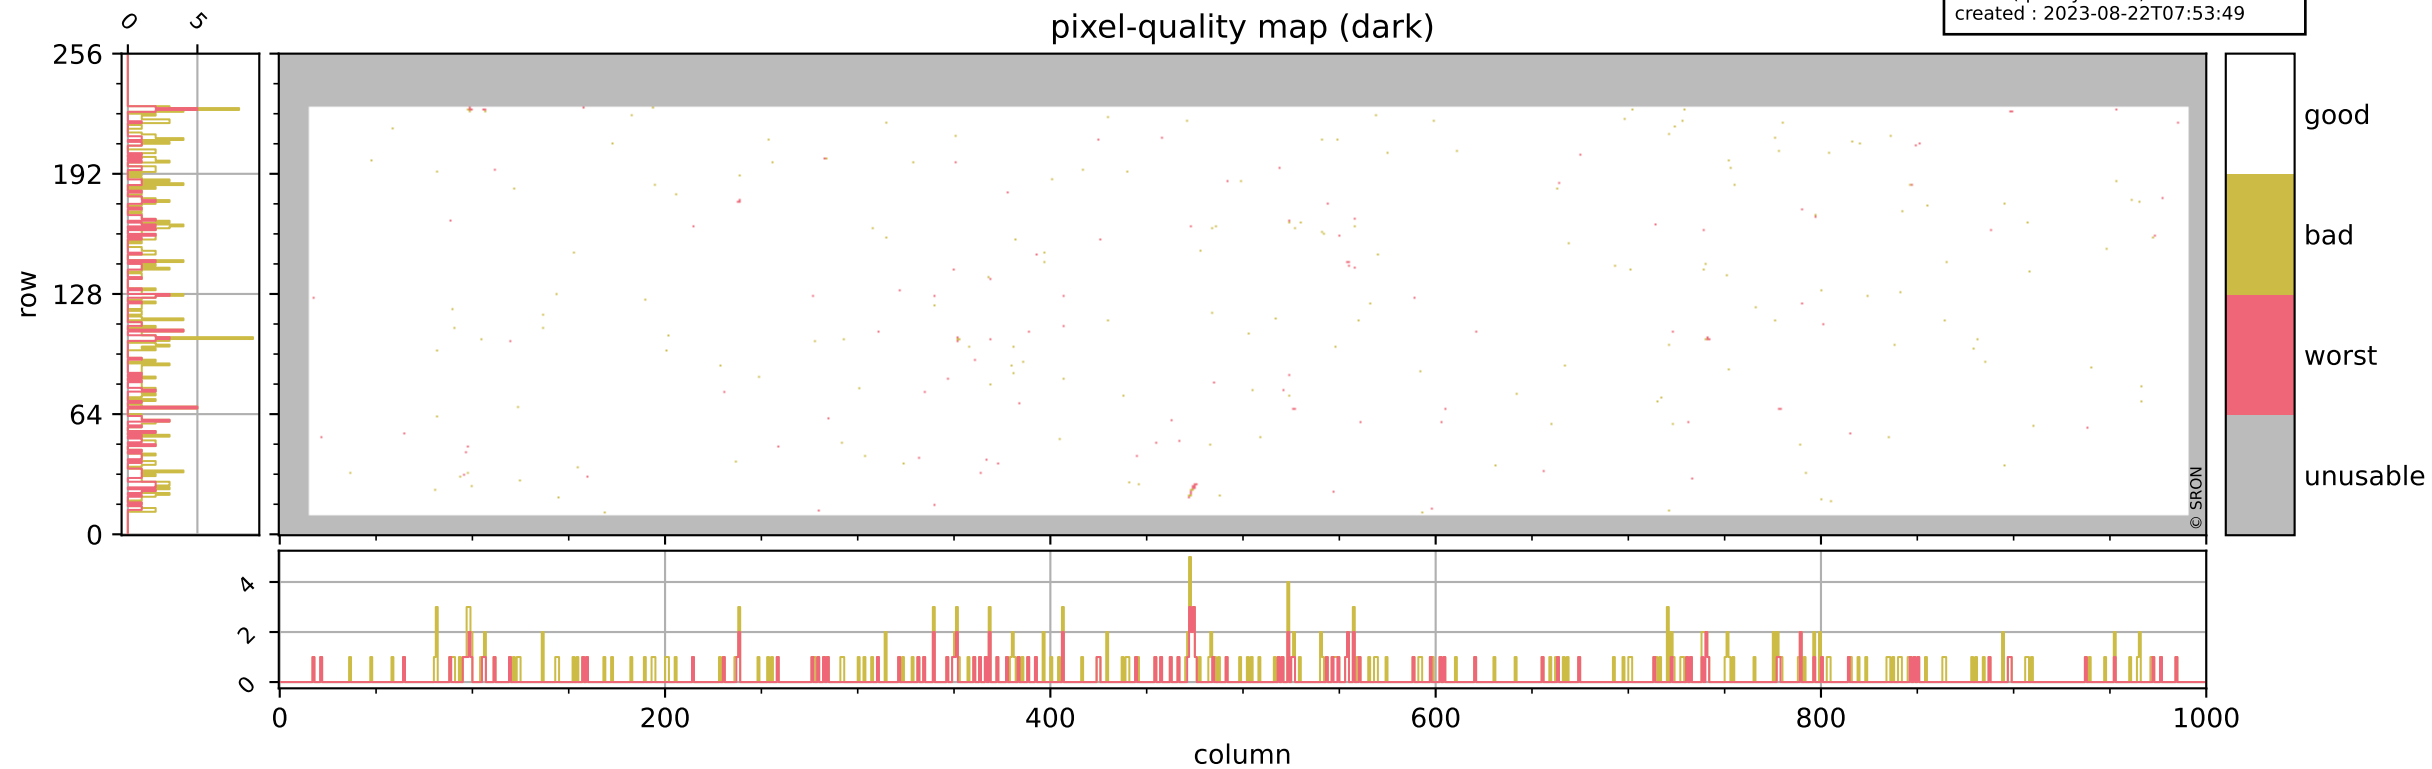

Tropomi SWIR pixel quality (official)

orbits : 19 in [7447, 7492]
coverage : 2019-03-22 / 2019-03-25
bad (quality < 0.8) : 2957
worst (quality < 0.1) : 340
created : 2023-08-22T07:53:49

pixel-quality map

Tropomi SWIR pixel quality (official)

orbits : 19 in [7447, 7492]
coverage : 2019-03-22 / 2019-03-25
bad (quality < 0.8) : 294
worst (quality < 0.1) : 117
created : 2023-08-22T07:53:49

Tropomi SWIR pixel quality (official)

orbits : 19 in [7447, 7492]
coverage : 2019-03-22 / 2019-03-25
bad (quality < 0.8) : 2704
worst (quality < 0.1) : 261
created : 2023-08-22T07:53:49

pixel-quality map (noise average)

Tropomi SWIR pixel quality (official)

orbits : 19 in [7447, 7492]
coverage : 2019-03-22 / 2019-03-25
created : 2023-08-22T07:53:50

Histograms of pixel-quality

Tropomi SWIR pixel quality (official) ground-tracks of Sentinel-5P

orbits : 19 in [7447, 7492]
coverage : 2019-03-22 / 2019-03-25
created : 2023-08-22T07:53:50