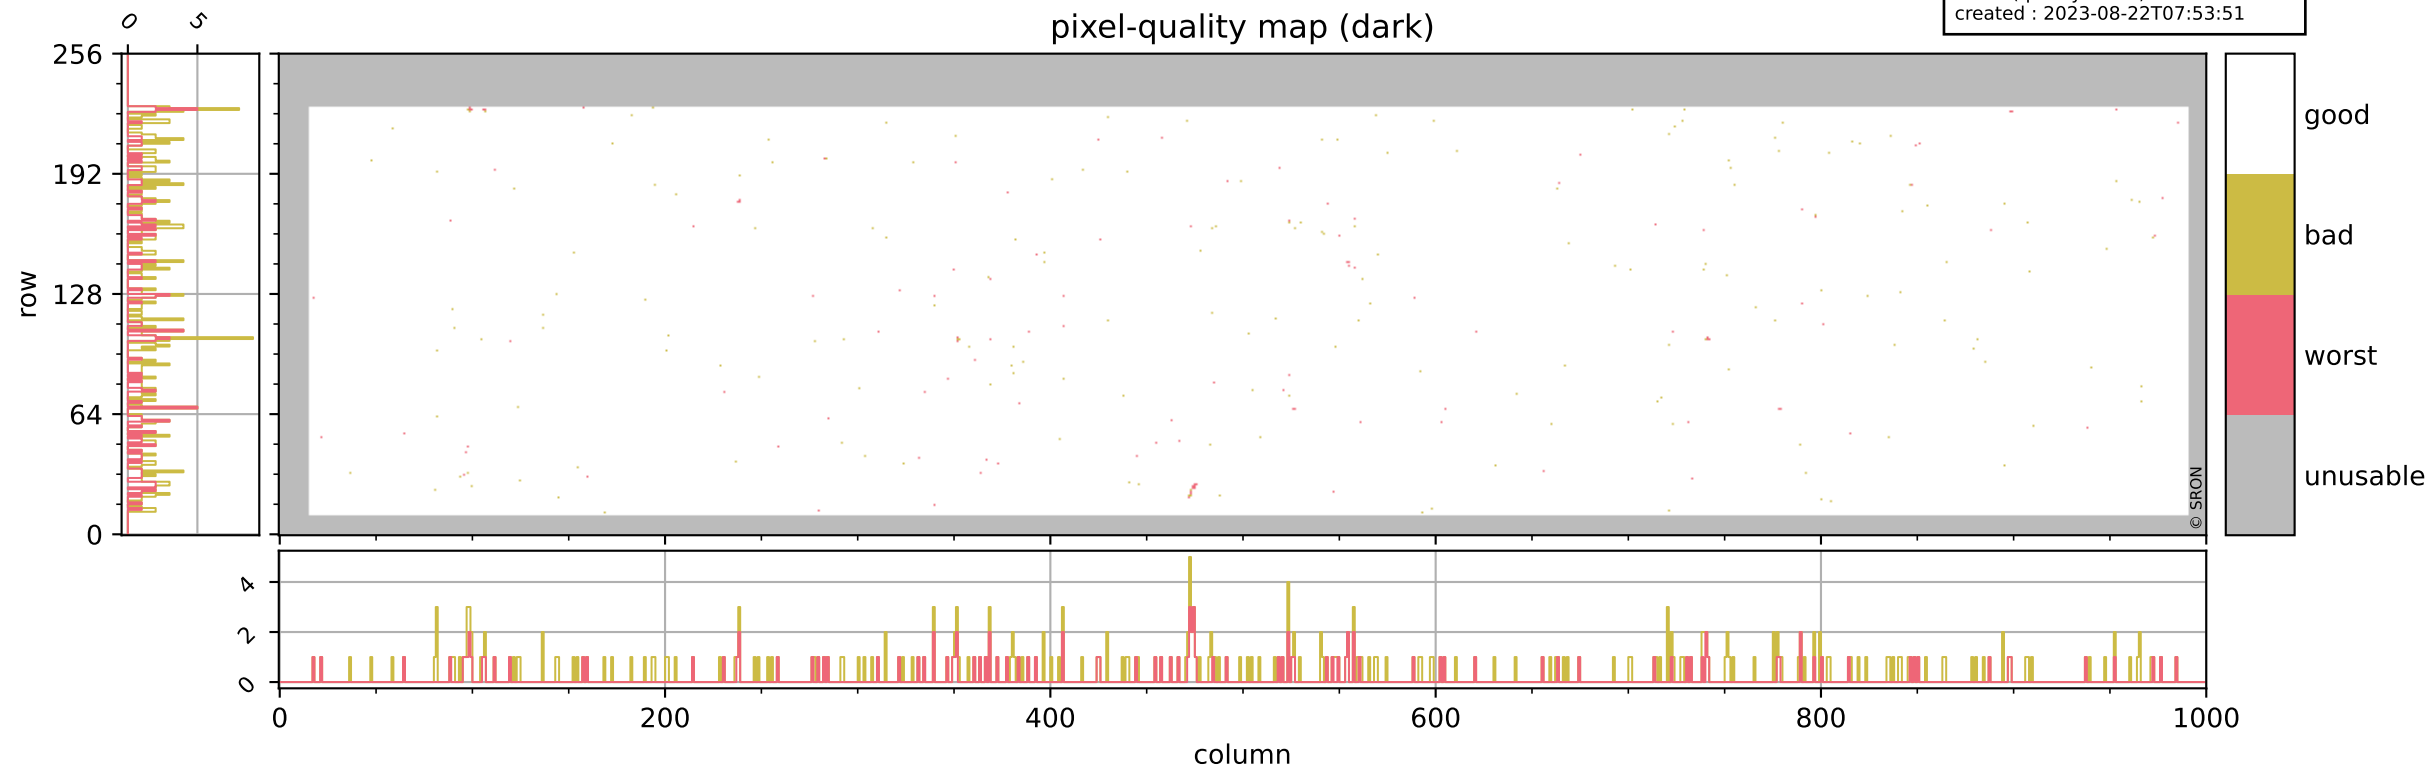

Tropomi SWIR pixel quality (official)

orbits : 20 in [7462, 7507]
coverage : 2019-03-23 / 2019-03-26
bad (quality < 0.8) : 2963
worst (quality < 0.1) : 346
created : 2023-08-22T07:53:51

pixel-quality map

Tropomi SWIR pixel quality (official)

orbits : 20 in [7462, 7507]
coverage : 2019-03-23 / 2019-03-26
bad (quality < 0.8) : 294
worst (quality < 0.1) : 116
created : 2023-08-22T07:53:51

Tropomi SWIR pixel quality (official)

orbits : 20 in [7462, 7507]
coverage : 2019-03-23 / 2019-03-26
bad (quality < 0.8) : 2704
worst (quality < 0.1) : 267
created : 2023-08-22T07:53:51

pixel-quality map (noise average)

Tropomi SWIR pixel quality (official)

orbits : 20 in [7462, 7507]
coverage : 2019-03-23 / 2019-03-26
to good : 361
good to bad : 937
to worst : 136
created : 2023-08-22T07:53:52

total quality compared with SWIR pixel-quality CKD

Tropomi SWIR pixel quality (official)