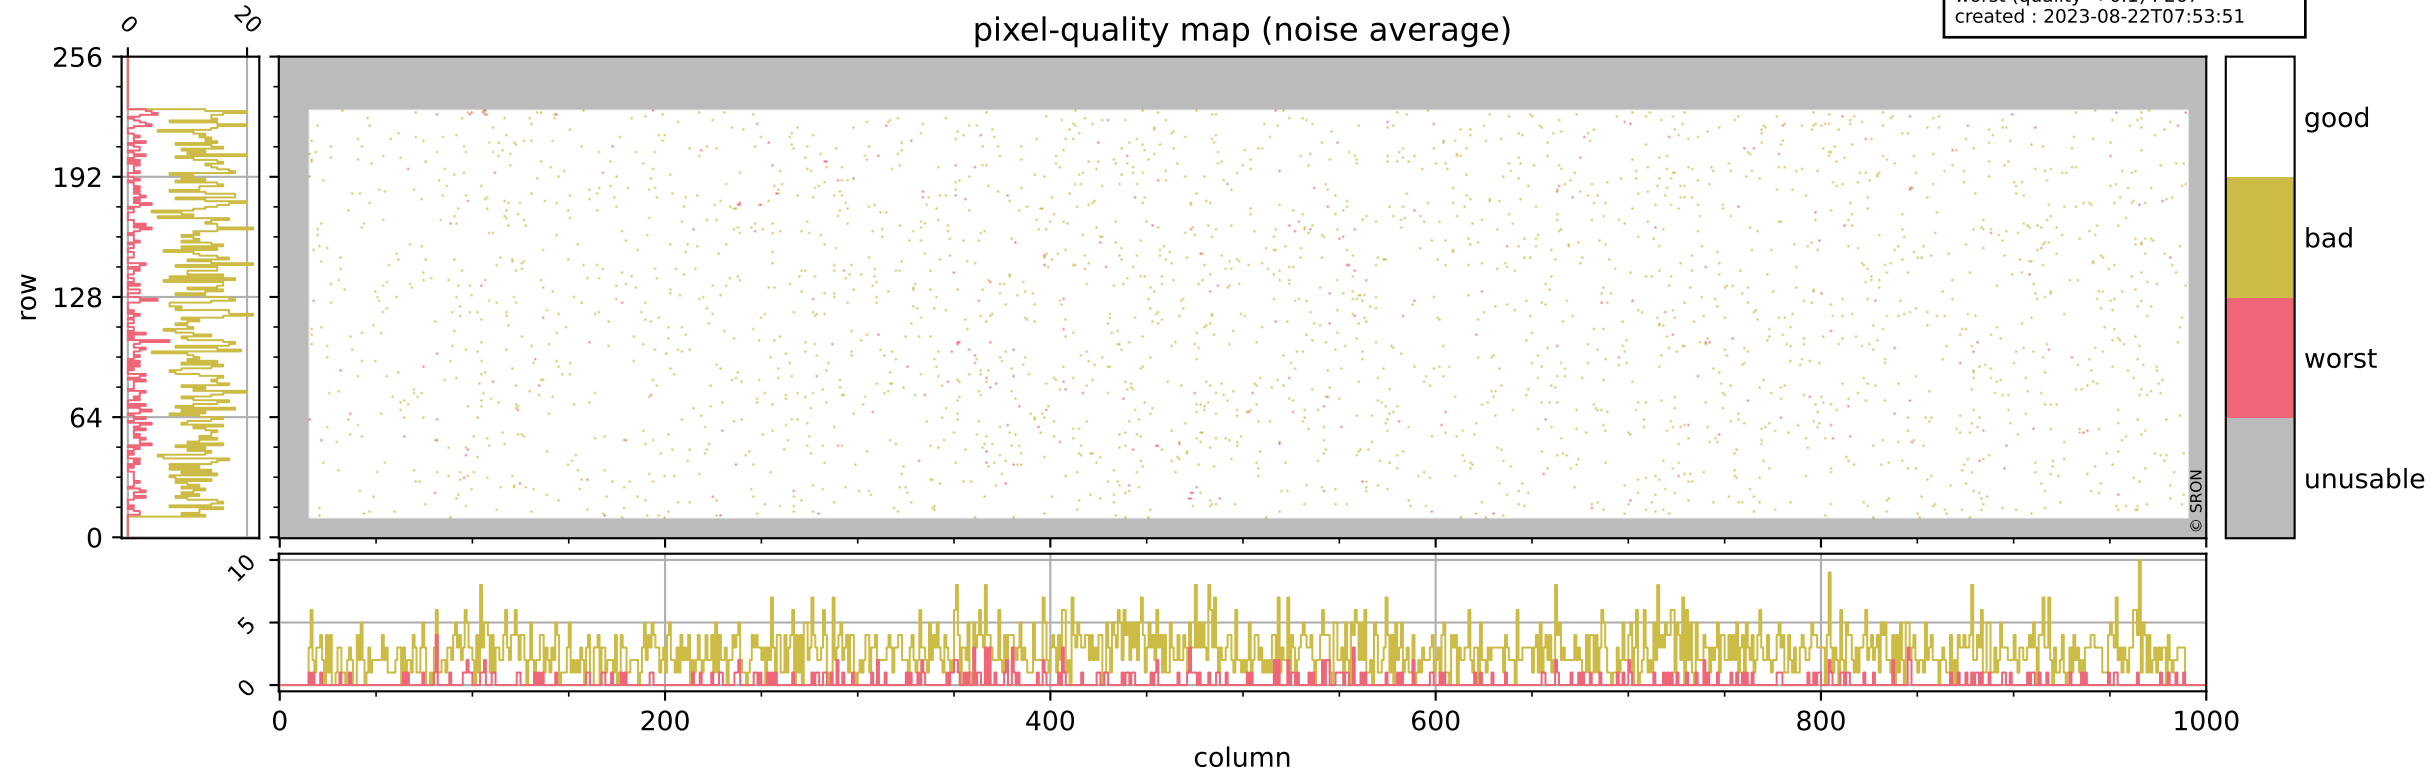

Tropomi SWIR pixel quality (official)

orbits : 20 in [7462, 7507]
coverage : 2019-03-23 / 2019-03-26
bad (quality < 0.8) : 294
worst (quality < 0.1) : 116
created : 2023-08-22T07:53:51

Tropomi SWIR pixel quality (official)

orbits : 20 in [7462, 7507]
coverage : 2019-03-23 / 2019-03-26
bad (quality < 0.8) : 2704
worst (quality < 0.1) : 267
created : 2023-08-22T07:53:51

pixel-quality map (noise average)

Tropomi SWIR pixel quality (official)

orbits : 20 in [7462, 7507]
coverage : 2019-03-23 / 2019-03-26
to good : 361
good to bad : 937
to worst : 136
created : 2023-08-22T07:53:52

total quality compared with SWIR pixel-quality CKD

Tropomi SWIR pixel quality (official)

orbits : 20 in [7462, 7507]
coverage : 2019-03-23 / 2019-03-26
created : 2023-08-22T07:53:52

Histograms of pixel-quality

Tropomi SWIR pixel quality (official) ground-tracks of Sentinel-5P

orbits : 20 in [7462, 7507]
coverage : 2019-03-23 / 2019-03-26
created : 2023-08-22T07:53:52