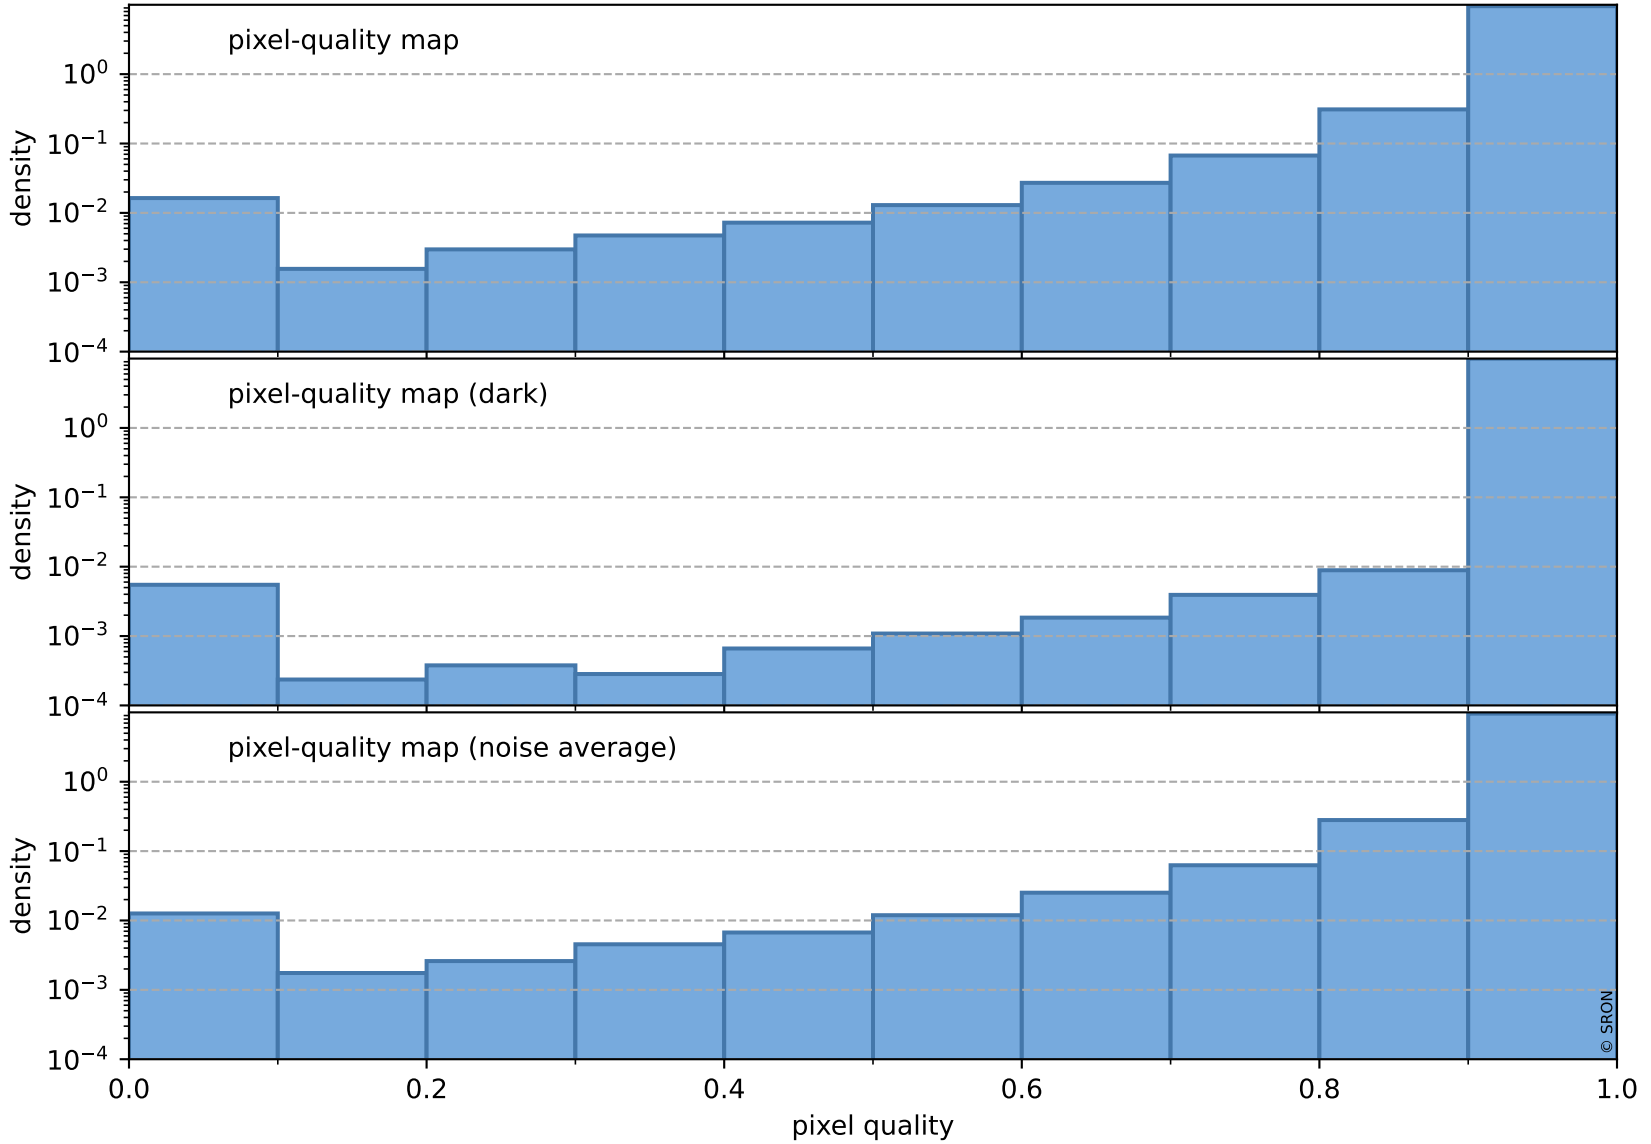

orbits : 20 in [7462, 7507]
coverage : 2019-03-23 / 2019-03-26
to good : 361
good to bad : 937
to worst : 136
created : 2023-08-22T07:53:52

total quality compared with SWIR pixel-quality CKD

Tropomi SWIR pixel quality (official)

orbits : 20 in [7462, 7507]
coverage : 2019-03-23 / 2019-03-26
created : 2023-08-22T07:53:52

Histograms of pixel-quality

Tropomi SWIR pixel quality (official) ground-tracks of Sentinel-5P

orbits : 20 in [7462, 7507]
coverage : 2019-03-23 / 2019-03-26
created : 2023-08-22T07:53:52

Tropomi SWIR pixel quality (official)

orbits : [2827, 7507]
coverage : 2018-04-30 / 2019-03-26
created : 2023-08-22T07:53:52

trend of pixel quality & temperatures