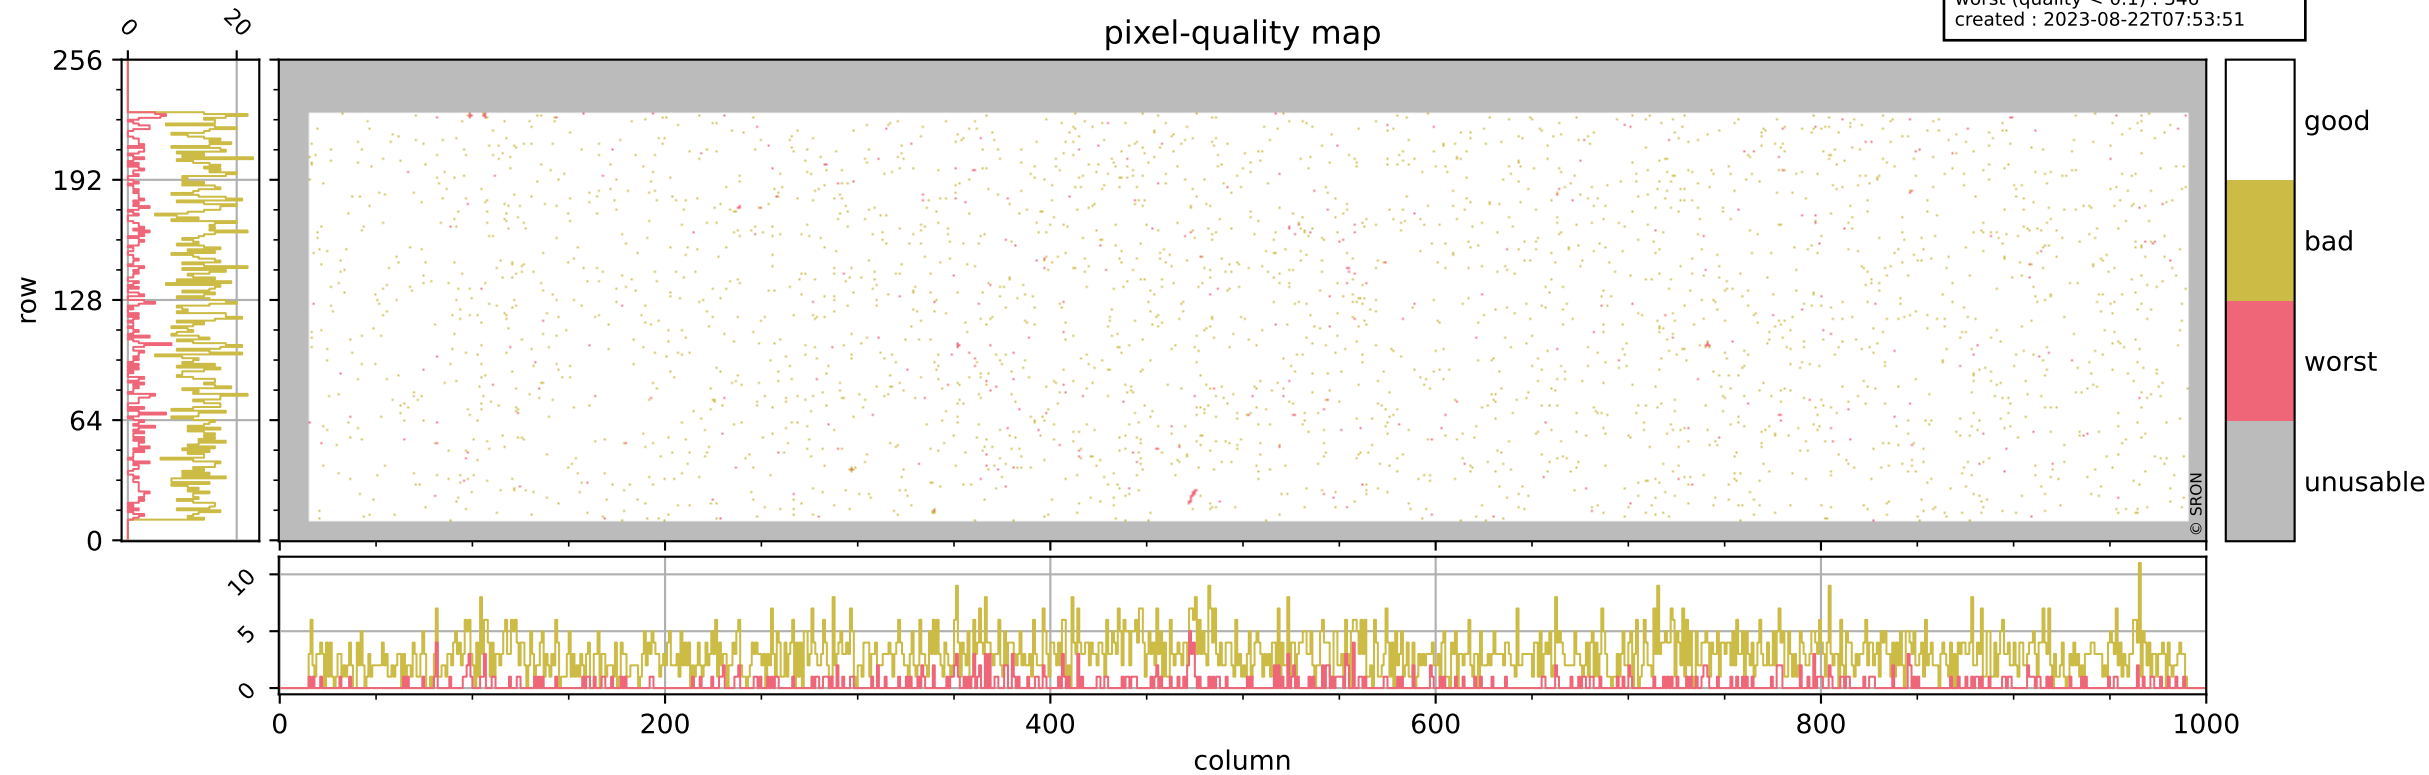

Tropomi SWIR pixel quality (official)

orbits : 20 in [7462, 7507]
coverage : 2019-03-23 / 2019-03-26
bad (quality < 0.8) : 2963
worst (quality < 0.1) : 346
created : 2023-08-22T07:53:51

pixel-quality map

Tropomi SWIR pixel quality (official)

orbits : 20 in [7462, 7507]
coverage : 2019-03-23 / 2019-03-26
bad (quality < 0.8) : 294
worst (quality < 0.1) : 116
created : 2023-08-22T07:53:51

Tropomi SWIR pixel quality (official)

orbits : 20 in [7462, 7507]
coverage : 2019-03-23 / 2019-03-26
bad (quality < 0.8) : 2704
worst (quality < 0.1) : 267
created : 2023-08-22T07:53:51

pixel-quality map (noise average)

Tropomi SWIR pixel quality (official)

orbits : 20 in [7462, 7507]
coverage : 2019-03-23 / 2019-03-26
to good : 361
good to bad : 937
to worst : 136
created : 2023-08-22T07:53:52

total quality compared with SWIR pixel-quality CKD

Tropomi SWIR pixel quality (official)