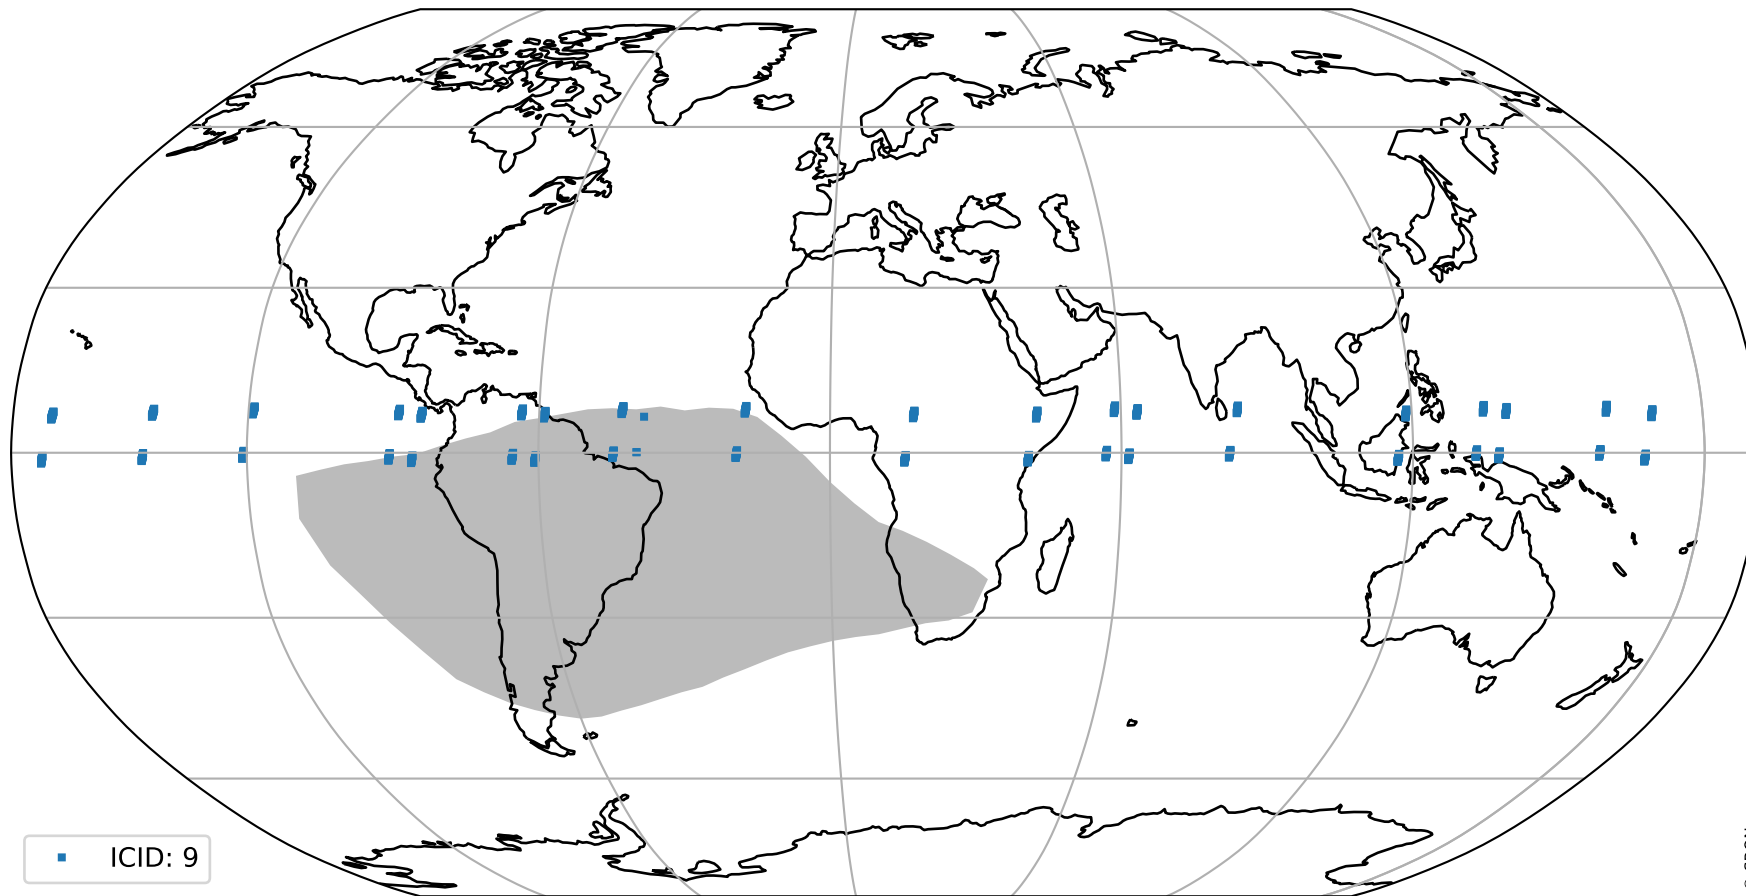

orbits : 20 in [7462, 7507]
coverage : 2019-03-23 / 2019-03-26
bad (quality < 0.8) : 2704
worst (quality < 0.1) : 267
created : 2023-08-22T07:53:51

pixel-quality map (noise average)

Tropomi SWIR pixel quality (official)

orbits : 20 in [7462, 7507]
coverage : 2019-03-23 / 2019-03-26
to good : 361
good to bad : 937
to worst : 136
created : 2023-08-22T07:53:52

total quality compared with SWIR pixel-quality CKD

Tropomi SWIR pixel quality (official)

orbits : 20 in [7462, 7507]
coverage : 2019-03-23 / 2019-03-26
created : 2023-08-22T07:53:52

Histograms of pixel-quality

Tropomi SWIR pixel quality (official) ground-tracks of Sentinel-5P

orbits : 20 in [7462, 7507]
coverage : 2019-03-23 / 2019-03-26
created : 2023-08-22T07:53:52

Tropomi SWIR pixel quality (official)

orbits : [2827, 7507]
coverage : 2018-04-30 / 2019-03-26
created : 2023-08-22T07:53:52

trend of pixel quality & temperatures