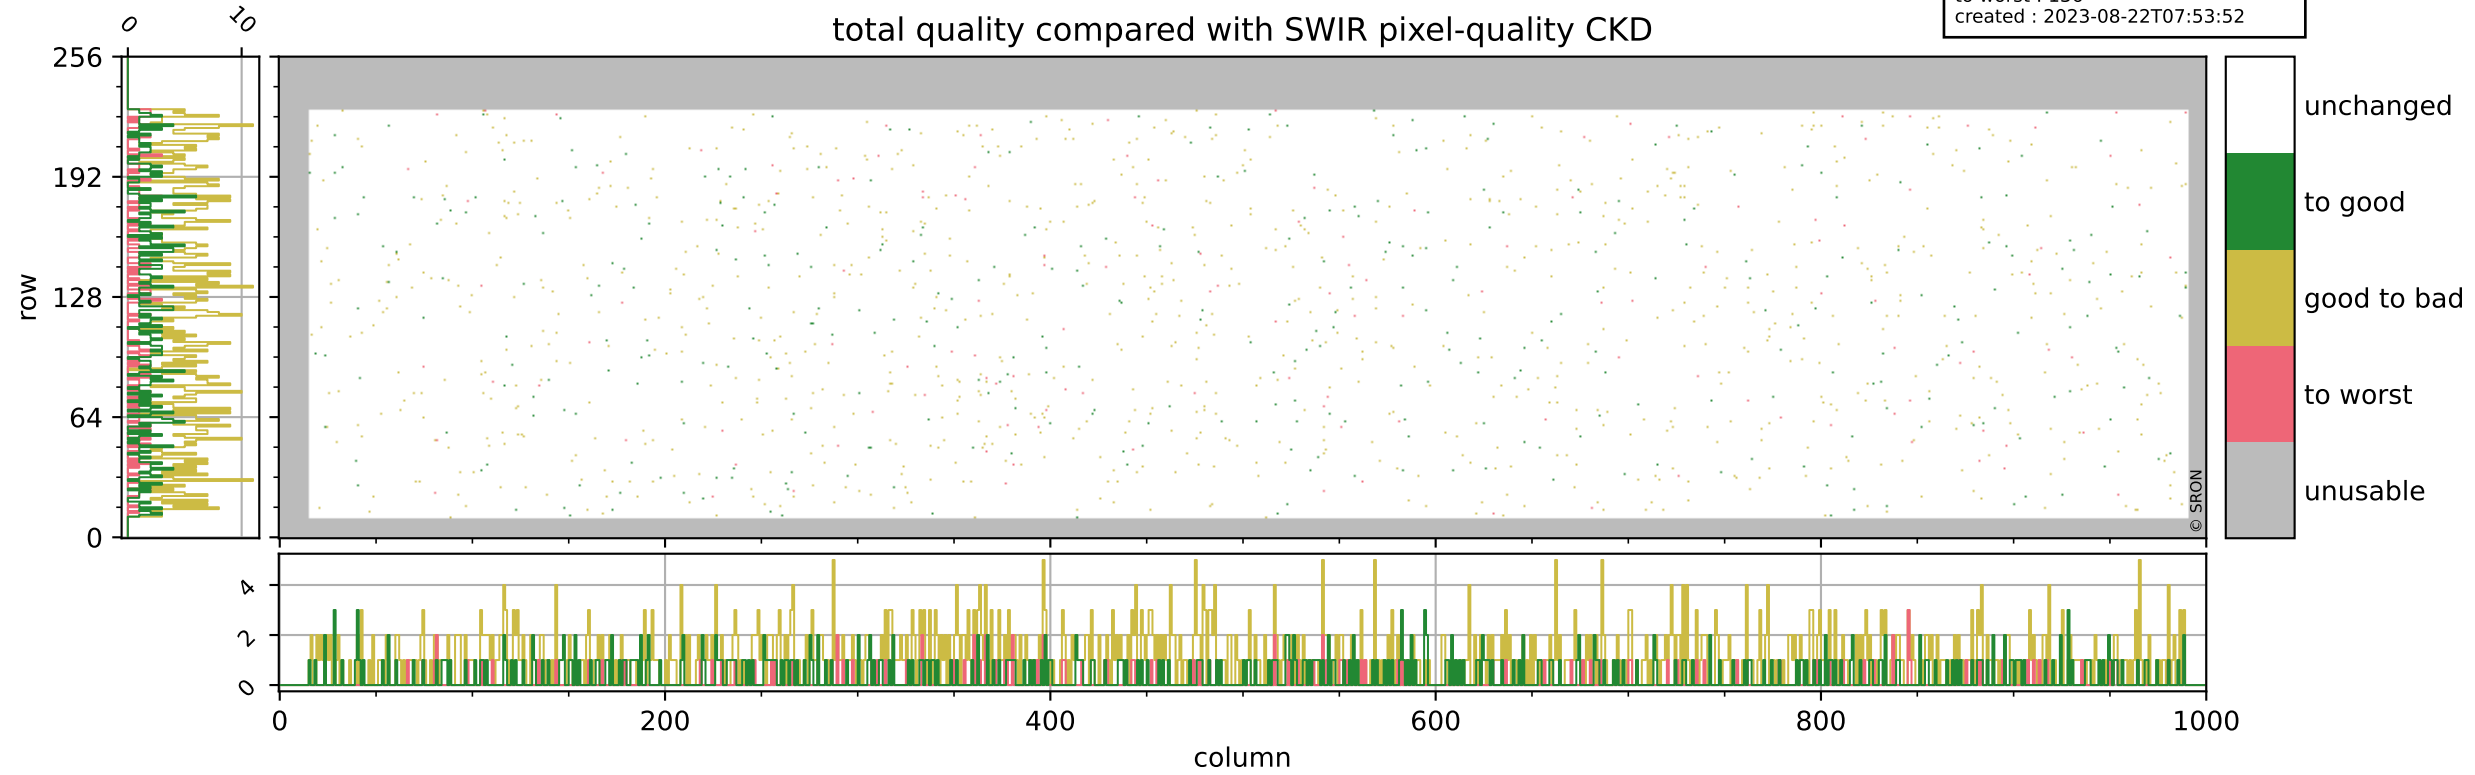

Tropomi SWIR pixel quality (official)

orbits : 20 in [7462, 7507]
coverage : 2019-03-23 / 2019-03-26
bad (quality < 0.8) : 294
worst (quality < 0.1) : 116
created : 2023-08-22T07:53:51

Tropomi SWIR pixel quality (official)

orbits : 20 in [7462, 7507]
coverage : 2019-03-23 / 2019-03-26
bad (quality < 0.8) : 2704
worst (quality < 0.1) : 267
created : 2023-08-22T07:53:51

pixel-quality map (noise average)

Tropomi SWIR pixel quality (official)

orbits : 20 in [7462, 7507]
coverage : 2019-03-23 / 2019-03-26
to good : 361
good to bad : 937
to worst : 136
created : 2023-08-22T07:53:52

total quality compared with SWIR pixel-quality CKD

Tropomi SWIR pixel quality (official)

orbits : 20 in [7462, 7507]
coverage : 2019-03-23 / 2019-03-26
created : 2023-08-22T07:53:52

Histograms of pixel-quality

Tropomi SWIR pixel quality (official) ground-tracks of Sentinel-5P

orbits : 20 in [7462, 7507]
coverage : 2019-03-23 / 2019-03-26
created : 2023-08-22T07:53:52