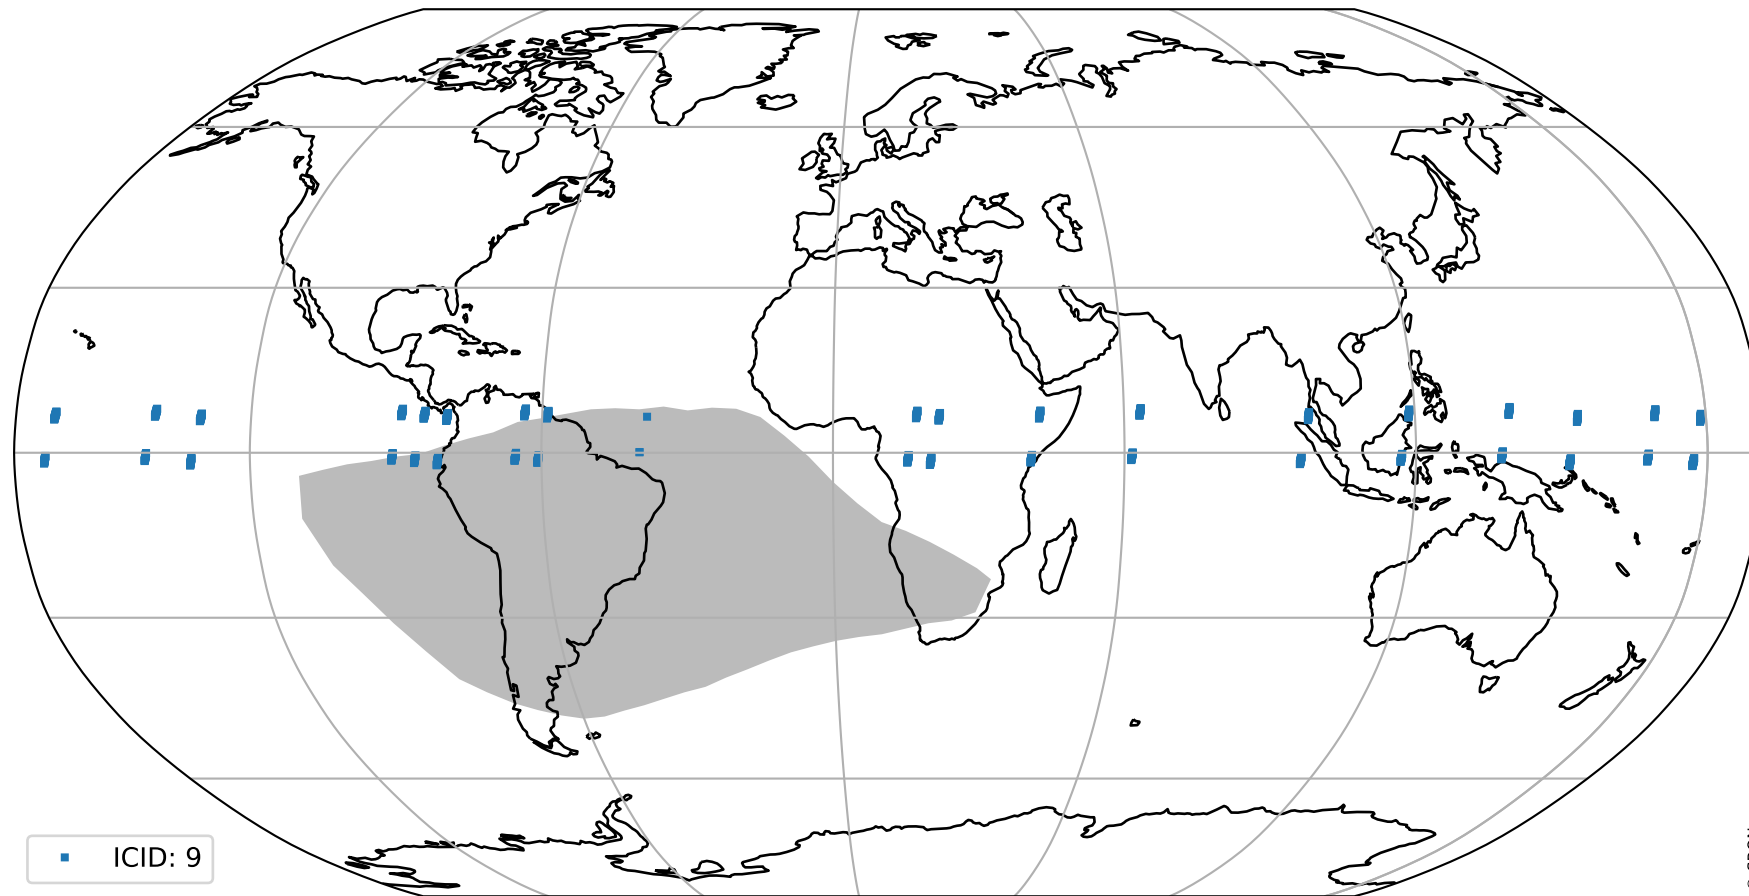

orbits : 19 in [7477, 7522]
coverage : 2019-03-24 / 2019-03-27
bad (quality < 0.8) : 2706
worst (quality < 0.1) : 273
created : 2023-08-22T07:53:53

pixel-quality map (noise average)

Tropomi SWIR pixel quality (official)

orbits : 19 in [7477, 7522]
coverage : 2019-03-24 / 2019-03-27
to good : 365
good to bad : 938
to worst : 142
created : 2023-08-22T07:53:54

total quality compared with SWIR pixel-quality CKD

Tropomi SWIR pixel quality (official)

orbits : 19 in [7477, 7522]
coverage : 2019-03-24 / 2019-03-27
created : 2023-08-22T07:53:54

Histograms of pixel-quality

Tropomi SWIR pixel quality (official) ground-tracks of Sentinel-5P

orbits : 19 in [7477, 7522]
coverage : 2019-03-24 / 2019-03-27
created : 2023-08-22T07:53:54

Tropomi SWIR pixel quality (official)

orbits : [2827, 7522]
coverage : 2018-04-30 / 2019-03-27
created : 2023-08-22T07:53:55

trend of pixel quality & temperatures