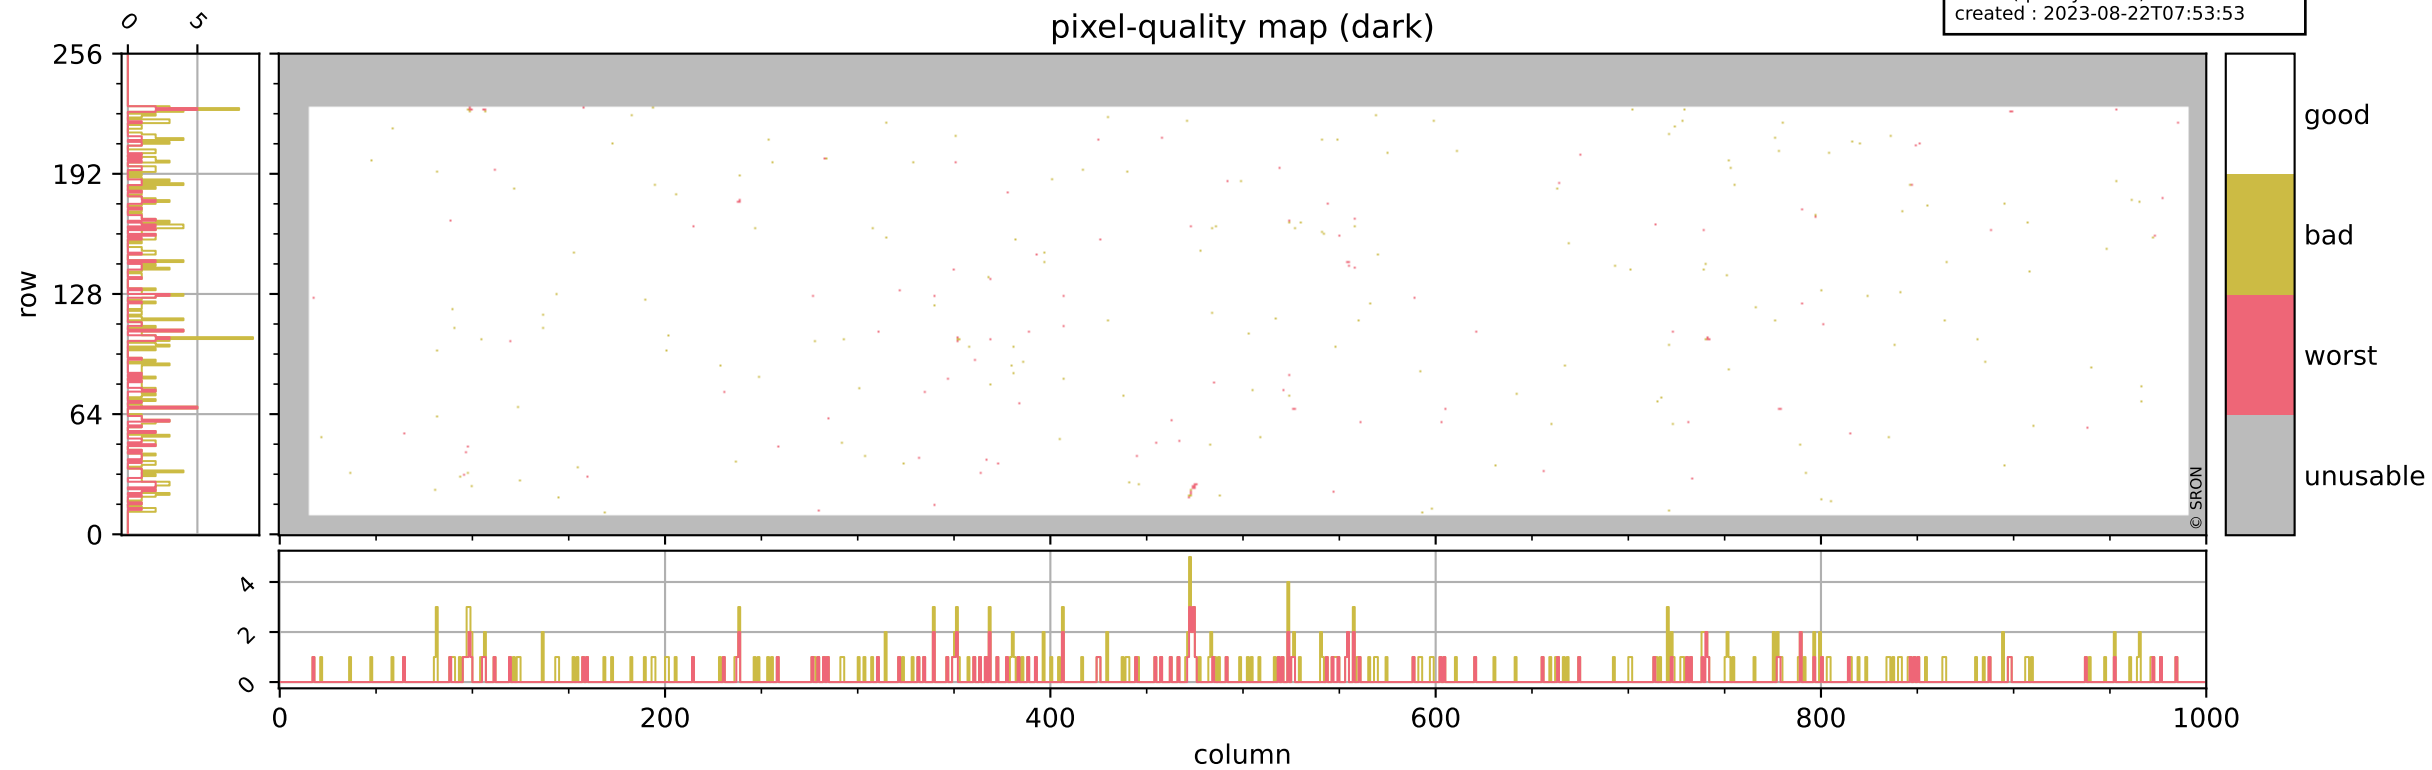

Tropomi SWIR pixel quality (official)

orbits : 19 in [7477, 7522]
coverage : 2019-03-24 / 2019-03-27
bad (quality < 0.8) : 2963
worst (quality < 0.1) : 352
created : 2023-08-22T07:53:53

pixel-quality map

Tropomi SWIR pixel quality (official)

orbits : 19 in [7477, 7522]
coverage : 2019-03-24 / 2019-03-27
bad (quality < 0.8) : 292
worst (quality < 0.1) : 115
created : 2023-08-22T07:53:53

Tropomi SWIR pixel quality (official)

orbits : 19 in [7477, 7522]
coverage : 2019-03-24 / 2019-03-27
bad (quality < 0.8) : 2706
worst (quality < 0.1) : 273
created : 2023-08-22T07:53:53

pixel-quality map (noise average)

Tropomi SWIR pixel quality (official)

orbits : 19 in [7477, 7522]
coverage : 2019-03-24 / 2019-03-27
to good : 365
good to bad : 938
to worst : 142
created : 2023-08-22T07:53:54

total quality compared with SWIR pixel-quality CKD

Tropomi SWIR pixel quality (official)