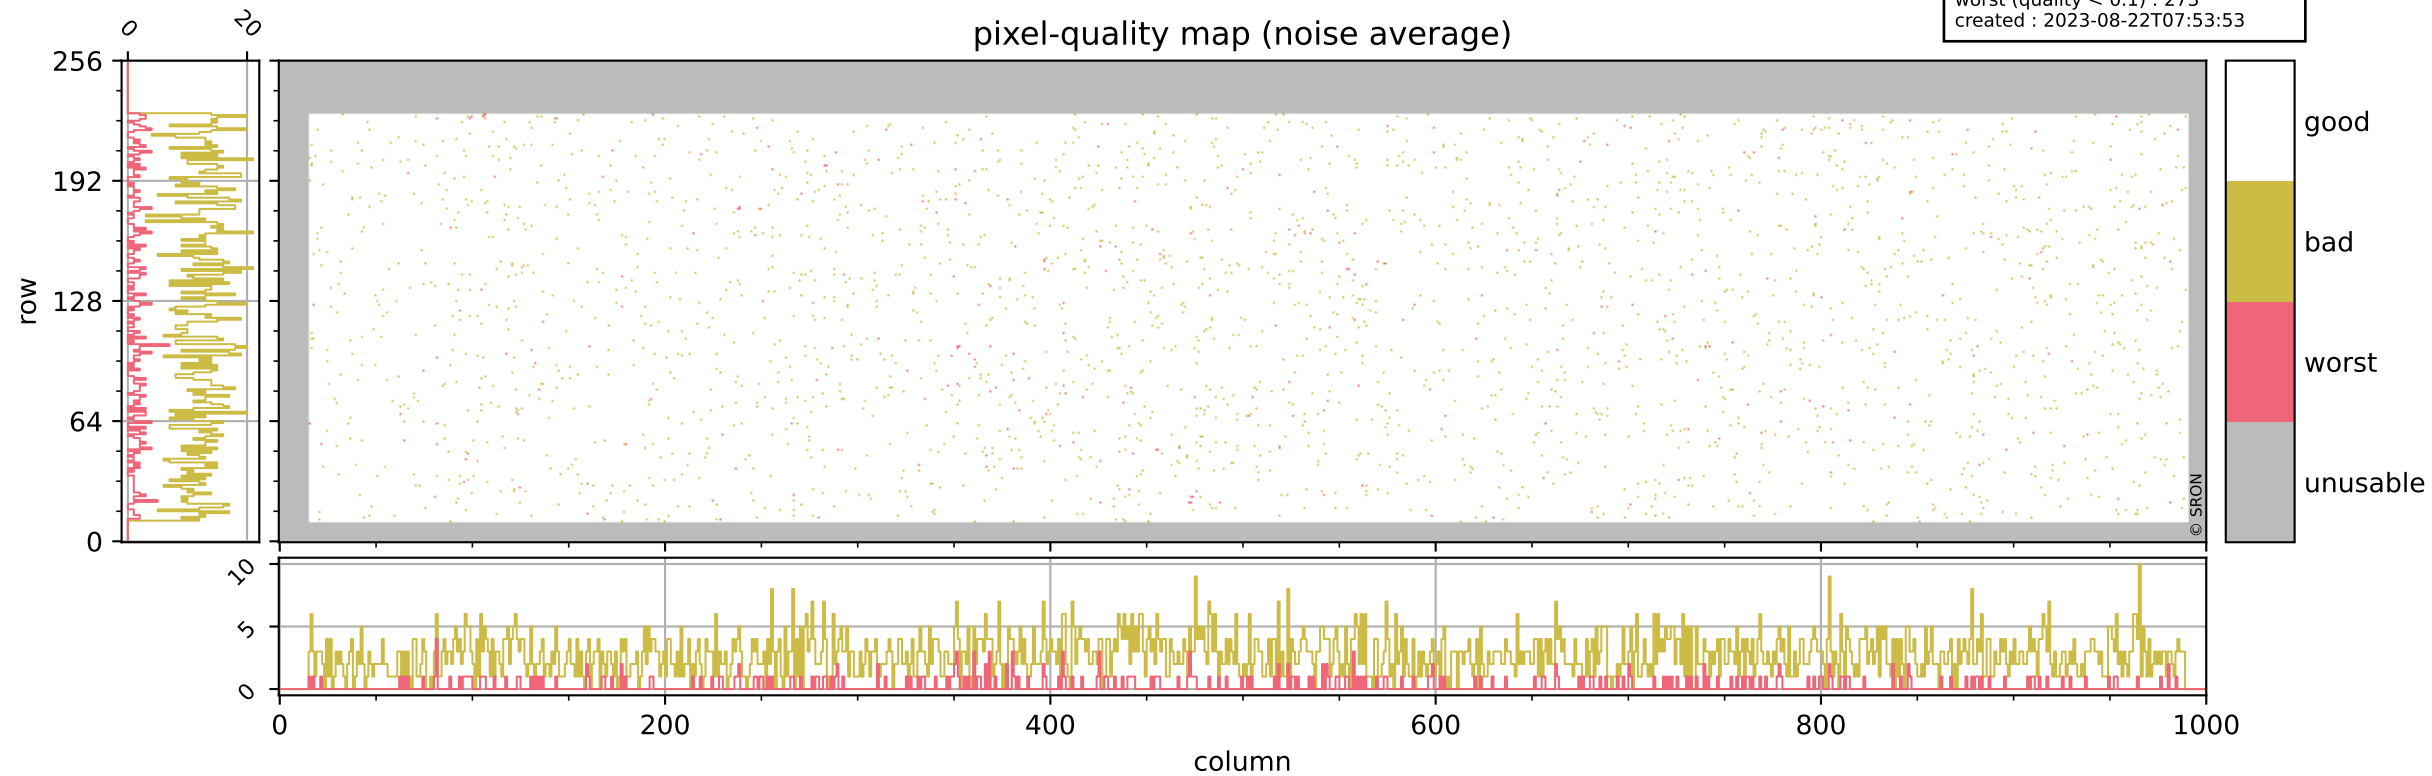

Tropomi SWIR pixel quality (official)

orbits : 19 in [7477, 7522]
coverage : 2019-03-24 / 2019-03-27
bad (quality < 0.8) : 292
worst (quality < 0.1) : 115
created : 2023-08-22T07:53:53

Tropomi SWIR pixel quality (official)

orbits : 19 in [7477, 7522]
coverage : 2019-03-24 / 2019-03-27
bad (quality < 0.8) : 2706
worst (quality < 0.1) : 273
created : 2023-08-22T07:53:53

pixel-quality map (noise average)

Tropomi SWIR pixel quality (official)

orbits : 19 in [7477, 7522]
coverage : 2019-03-24 / 2019-03-27
to good : 365
good to bad : 938
to worst : 142
created : 2023-08-22T07:53:54

total quality compared with SWIR pixel-quality CKD

Tropomi SWIR pixel quality (official)

orbits : 19 in [7477, 7522]
coverage : 2019-03-24 / 2019-03-27
created : 2023-08-22T07:53:54

Histograms of pixel-quality

Tropomi SWIR pixel quality (official) ground-tracks of Sentinel-5P

orbits : 19 in [7477, 7522]
coverage : 2019-03-24 / 2019-03-27
created : 2023-08-22T07:53:54