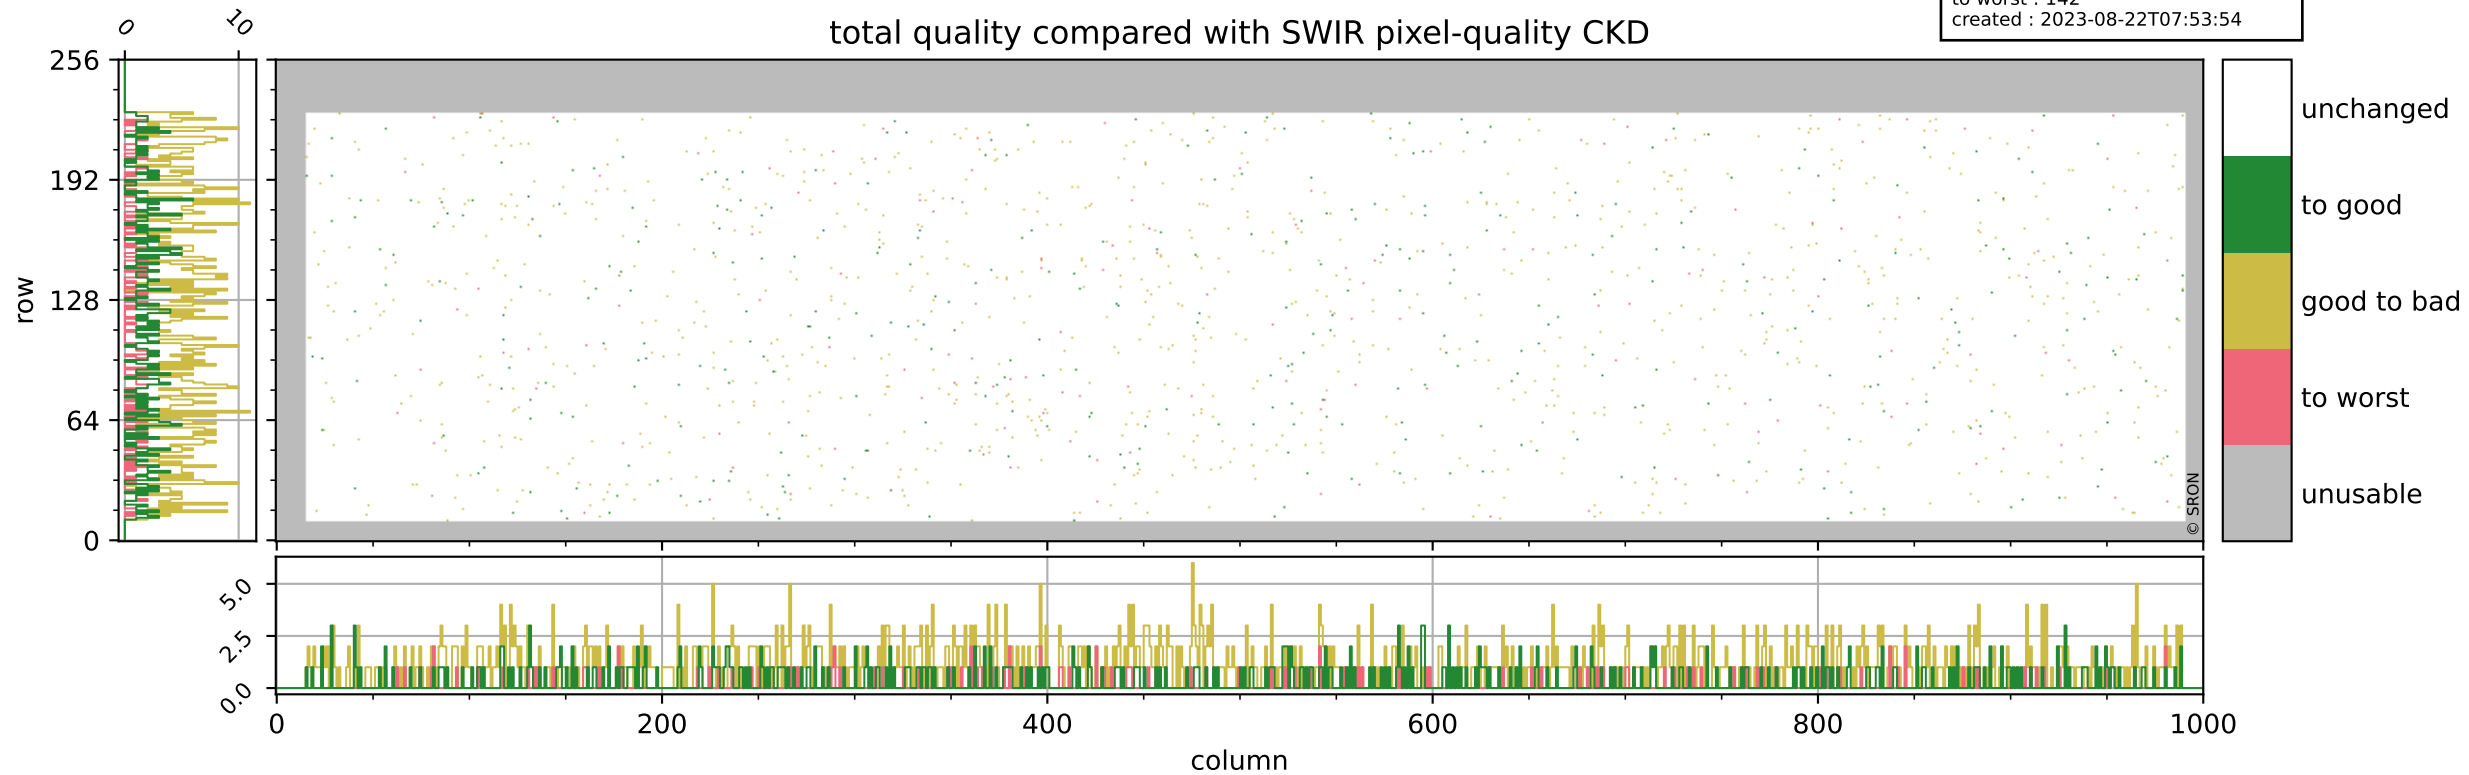

Tropomi SWIR pixel quality (official)

orbits : 19 in [7477, 7522]
coverage : 2019-03-24 / 2019-03-27
bad (quality < 0.8) : 292
worst (quality < 0.1) : 115
created : 2023-08-22T07:53:53

Tropomi SWIR pixel quality (official)

orbits : 19 in [7477, 7522]
coverage : 2019-03-24 / 2019-03-27
bad (quality < 0.8) : 2706
worst (quality < 0.1) : 273
created : 2023-08-22T07:53:53

pixel-quality map (noise average)

Tropomi SWIR pixel quality (official)

orbits : 19 in [7477, 7522]
coverage : 2019-03-24 / 2019-03-27
to good : 365
good to bad : 938
to worst : 142
created : 2023-08-22T07:53:54

total quality compared with SWIR pixel-quality CKD

Tropomi SWIR pixel quality (official)

orbits : 19 in [7477, 7522]
coverage : 2019-03-24 / 2019-03-27
created : 2023-08-22T07:53:54

Histograms of pixel-quality

Tropomi SWIR pixel quality (official) ground-tracks of Sentinel-5P

orbits : 19 in [7477, 7522]
coverage : 2019-03-24 / 2019-03-27
created : 2023-08-22T07:53:54