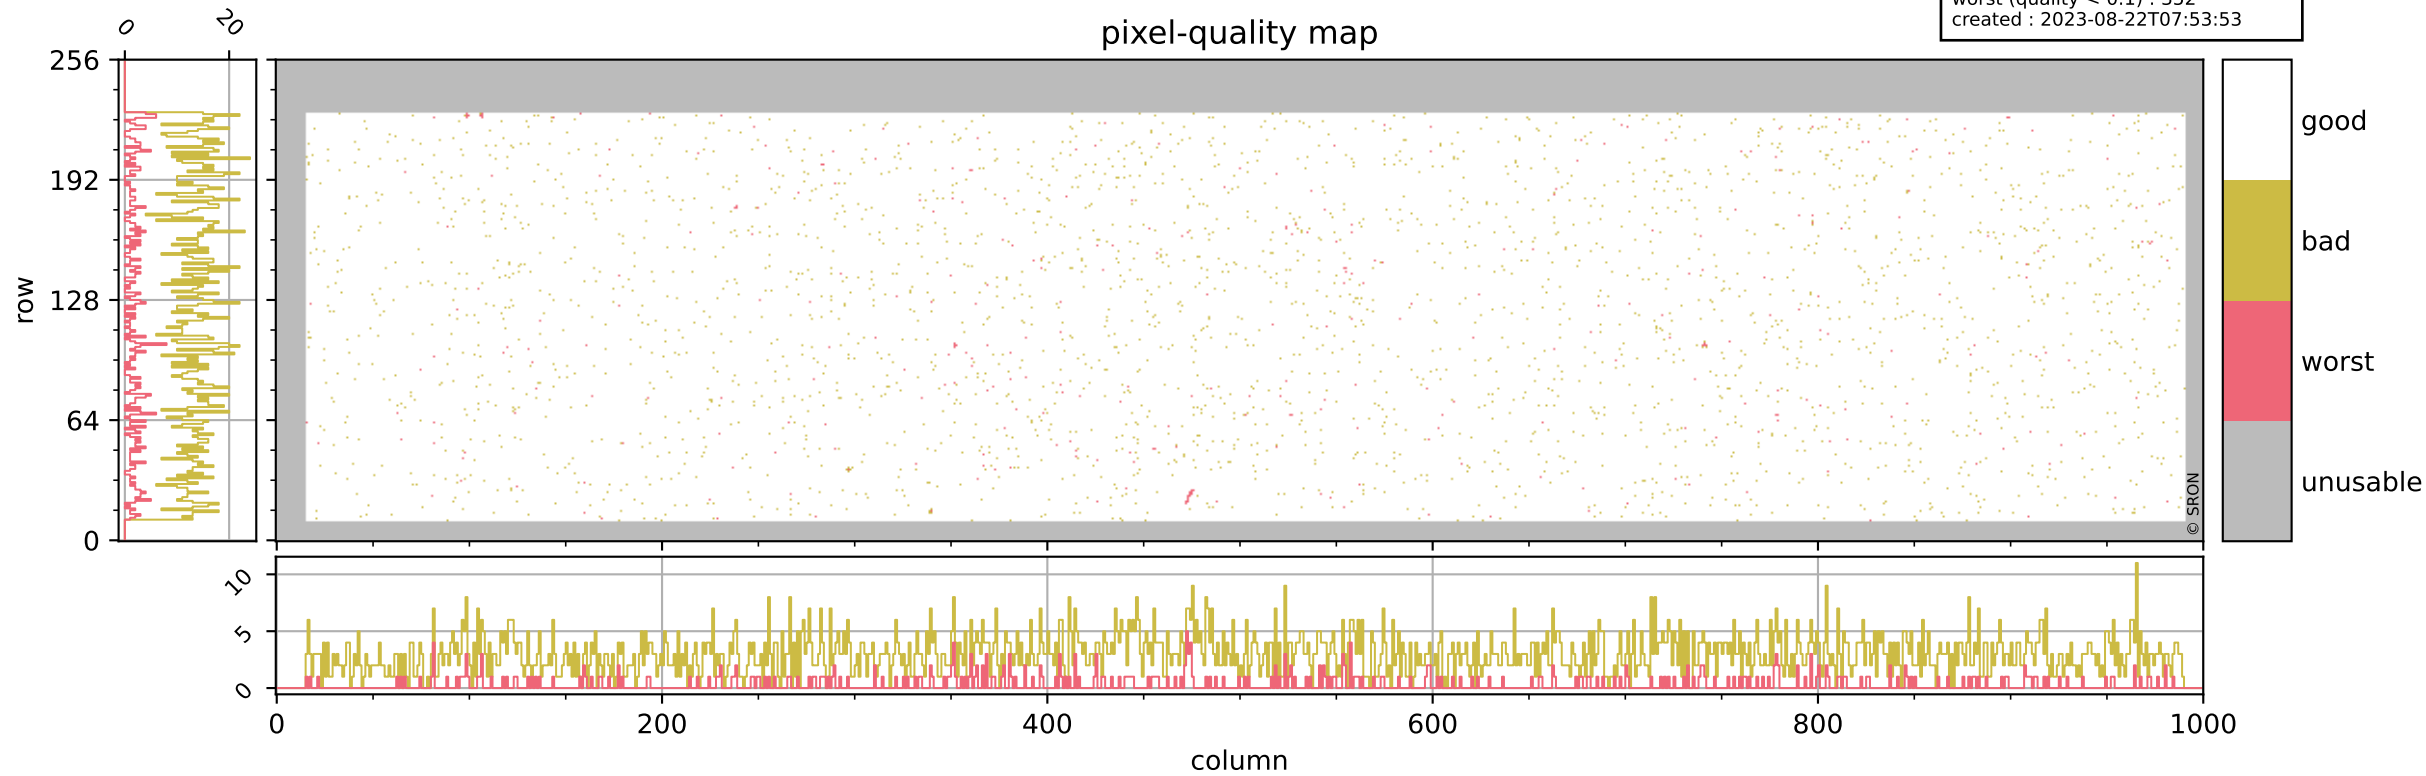

Tropomi SWIR pixel quality (official)

orbits : 19 in [7477, 7522]
coverage : 2019-03-24 / 2019-03-27
bad (quality < 0.8) : 2963
worst (quality < 0.1) : 352
created : 2023-08-22T07:53:53

pixel-quality map

Tropomi SWIR pixel quality (official)

orbits : 19 in [7477, 7522]
coverage : 2019-03-24 / 2019-03-27
bad (quality < 0.8) : 292
worst (quality < 0.1) : 115
created : 2023-08-22T07:53:53

Tropomi SWIR pixel quality (official)

orbits : 19 in [7477, 7522]
coverage : 2019-03-24 / 2019-03-27
bad (quality < 0.8) : 2706
worst (quality < 0.1) : 273
created : 2023-08-22T07:53:53

pixel-quality map (noise average)

Tropomi SWIR pixel quality (official)

orbits : 19 in [7477, 7522]
coverage : 2019-03-24 / 2019-03-27
created : 2023-08-22T07:53:54

Histograms of pixel-quality

Tropomi SWIR pixel quality (official) ground-tracks of Sentinel-5P

orbits : 19 in [7477, 7522]
coverage : 2019-03-24 / 2019-03-27
created : 2023-08-22T07:53:54