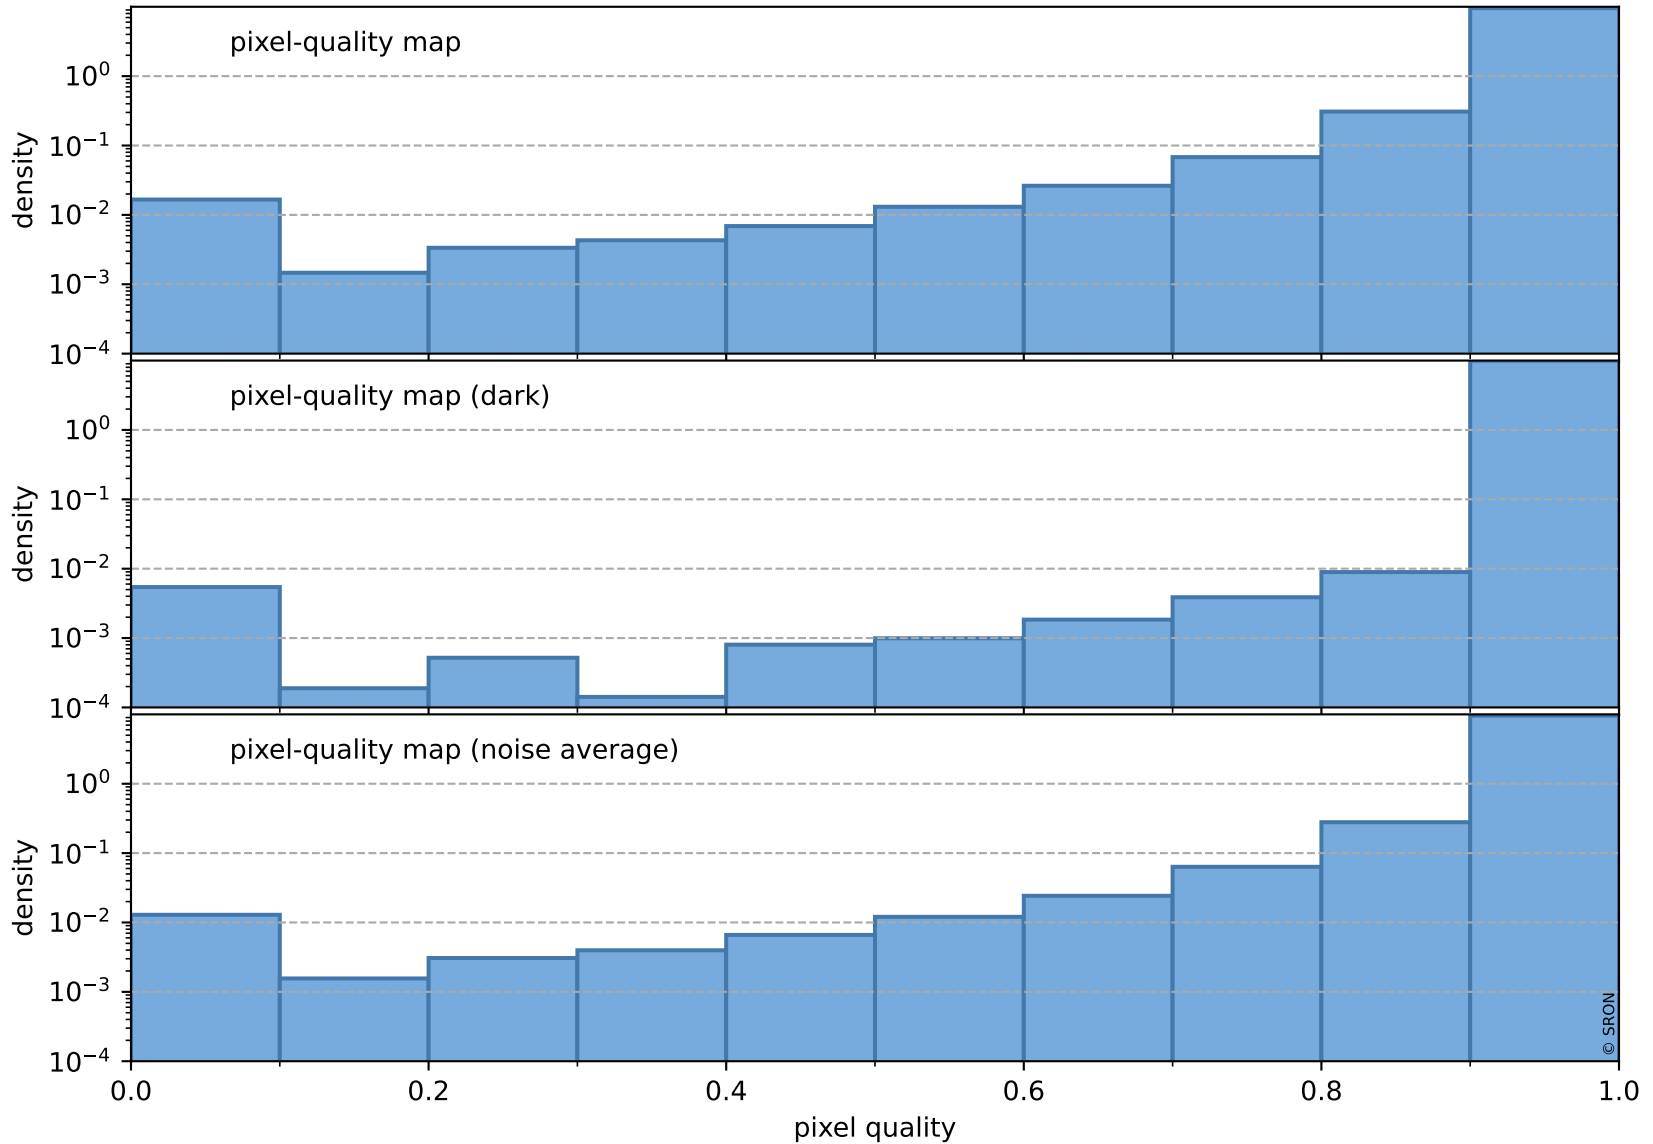

orbits : 19 in [7477, 7522]
coverage : 2019-03-24 / 2019-03-27
to good : 365
good to bad : 938
to worst : 142
created : 2023-08-22T07:53:54

total quality compared with SWIR pixel-quality CKD

Tropomi SWIR pixel quality (official)

orbits : 19 in [7477, 7522]
coverage : 2019-03-24 / 2019-03-27
created : 2023-08-22T07:53:54

Histograms of pixel-quality

Tropomi SWIR pixel quality (official) ground-tracks of Sentinel-5P

orbits : 19 in [7477, 7522]
coverage : 2019-03-24 / 2019-03-27
created : 2023-08-22T07:53:54

Tropomi SWIR pixel quality (official)

orbits : [2827, 7522]
coverage : 2018-04-30 / 2019-03-27
created : 2023-08-22T07:53:55

trend of pixel quality & temperatures