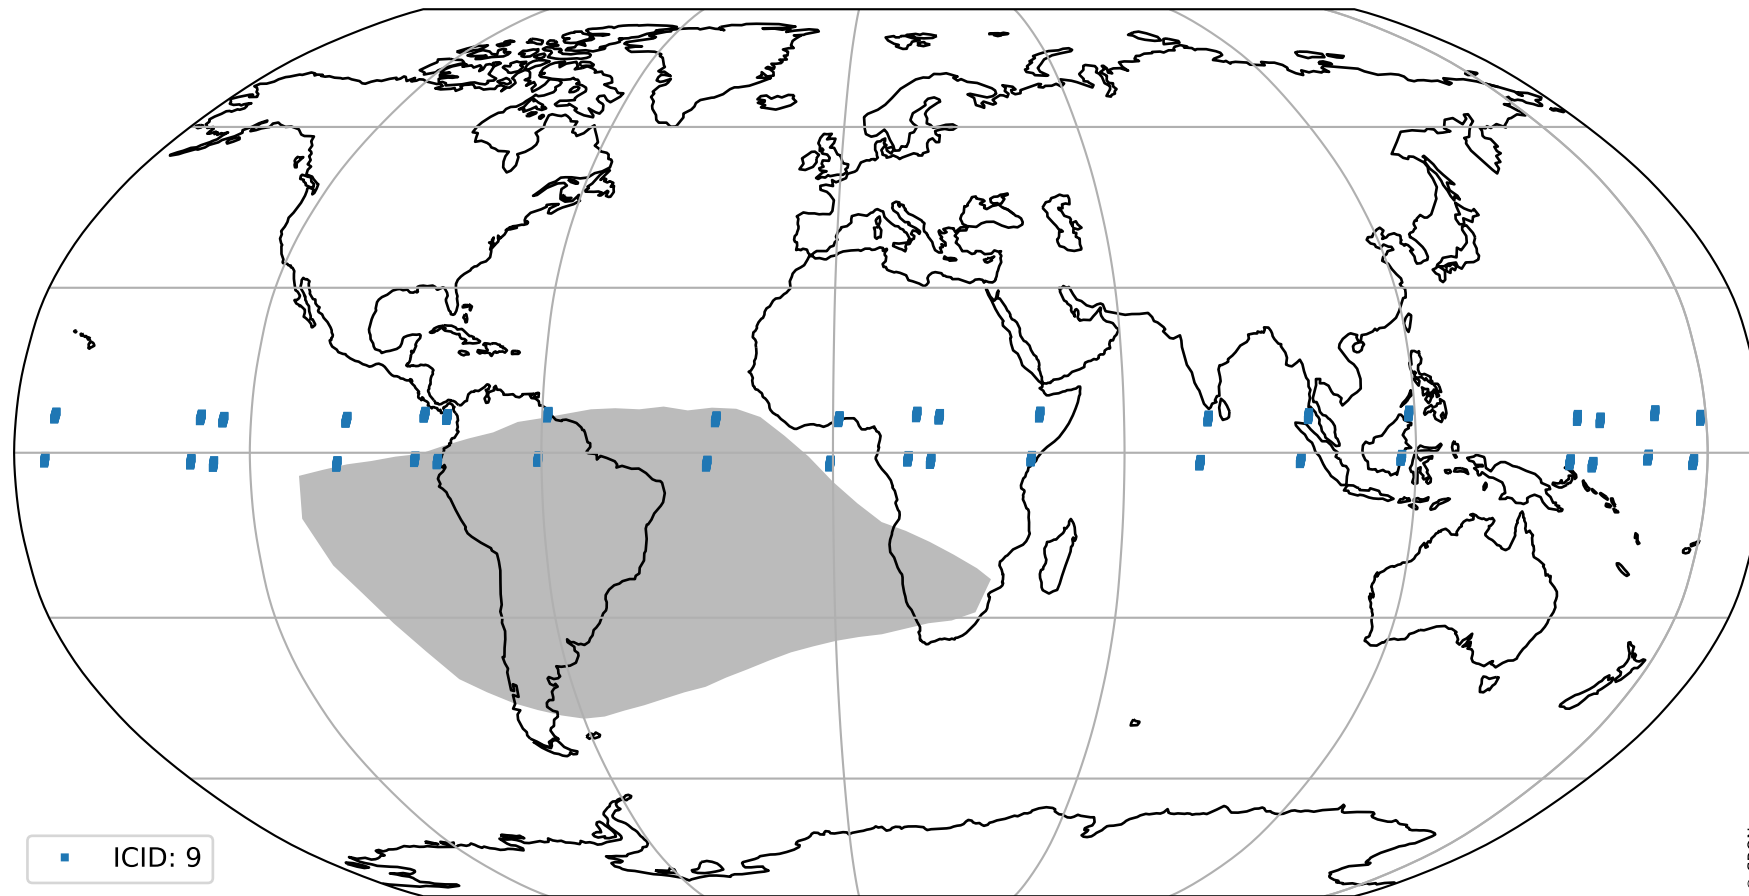

pixel-quality map (noise average)

Tropomi SWIR pixel quality (official)

orbits : 19 in [7492, 7537]
coverage : 2019-03-25 / 2019-03-28
to good : 354
good to bad : 934
to worst : 136
created : 2023-08-22T07:53:56

total quality compared with SWIR pixel-quality CKD

Tropomi SWIR pixel quality (official)

orbits : 19 in [7492, 7537]
coverage : 2019-03-25 / 2019-03-28
created : 2023-08-22T07:53:56

Histograms of pixel-quality

Tropomi SWIR pixel quality (official) ground-tracks of Sentinel-5P

orbits : 19 in [7492, 7537]
coverage : 2019-03-25 / 2019-03-28
created : 2023-08-22T07:53:57

Tropomi SWIR pixel quality (official)

orbits : [2827, 7537]
coverage : 2018-04-30 / 2019-03-28
created : 2023-08-22T07:53:57