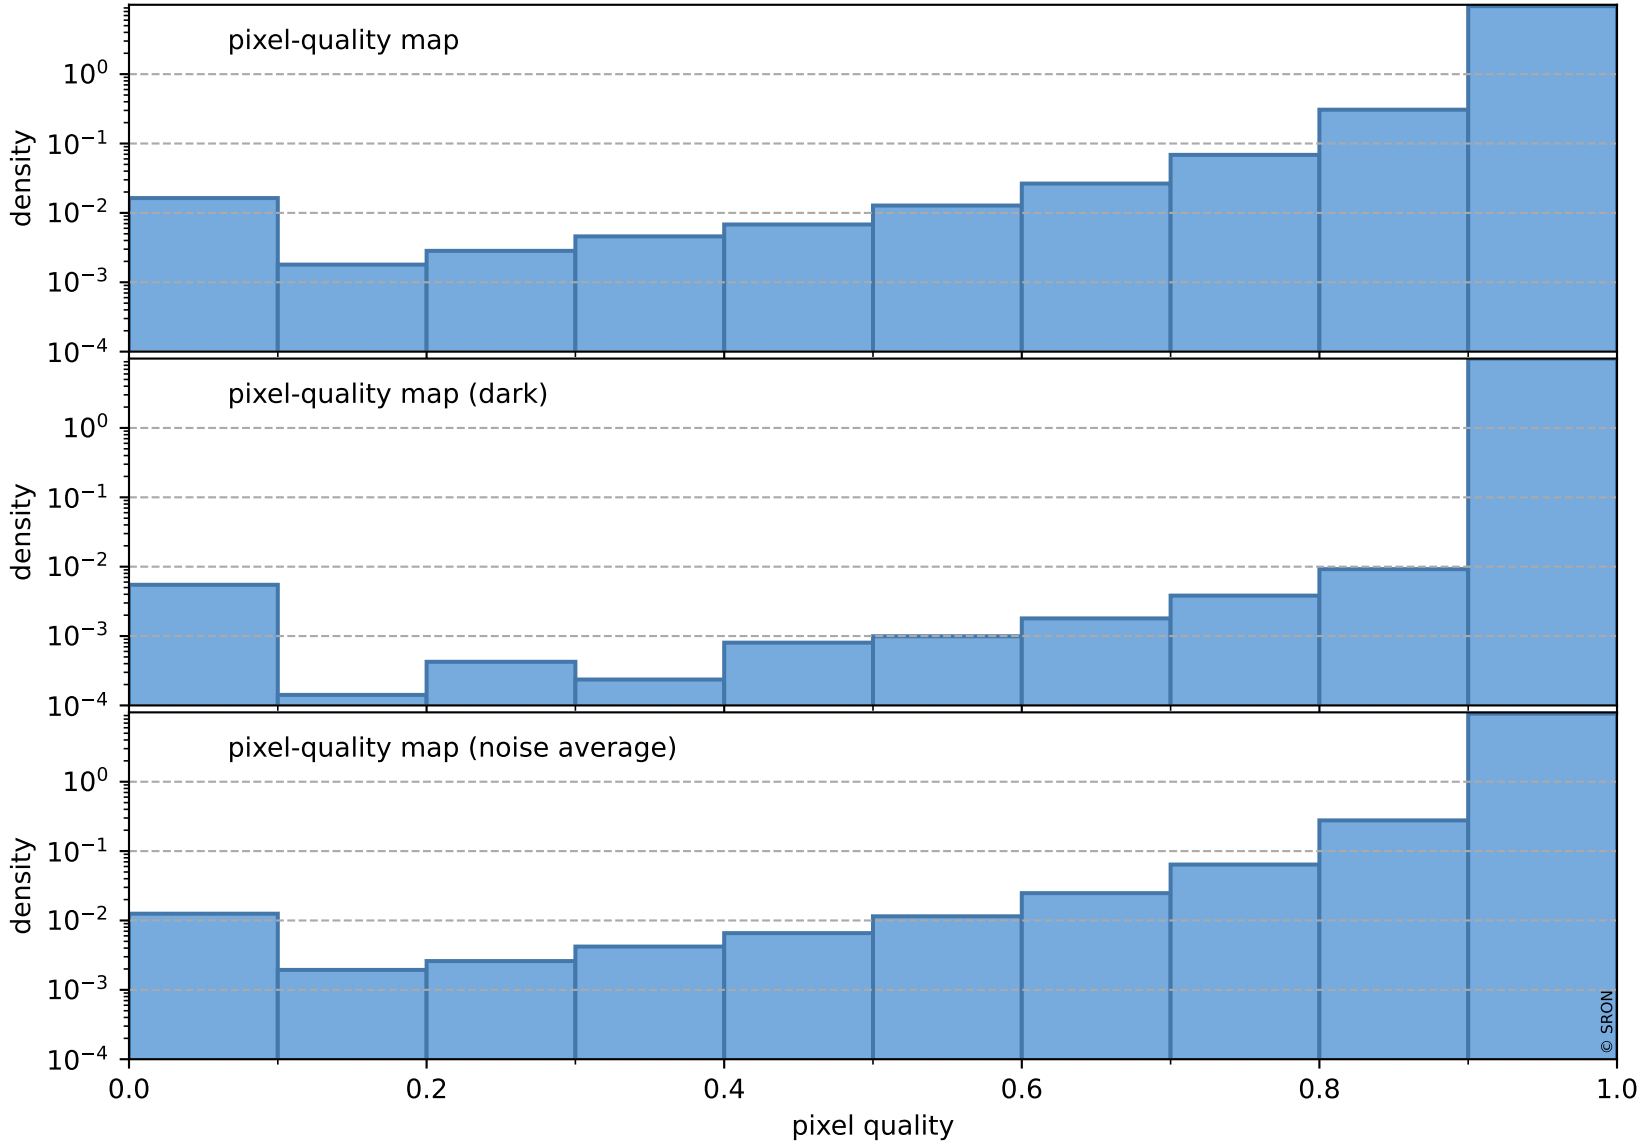

pixel-quality map (noise average)

Tropomi SWIR pixel quality (official)

orbits : 19 in [7492, 7537]
coverage : 2019-03-25 / 2019-03-28
to good : 354
good to bad : 934
to worst : 136
created : 2023-08-22T07:53:56

total quality compared with SWIR pixel-quality CKD

Tropomi SWIR pixel quality (official)

orbits : 19 in [7492, 7537]
coverage : 2019-03-25 / 2019-03-28
created : 2023-08-22T07:53:56

Histograms of pixel-quality

Tropomi SWIR pixel quality (official) ground-tracks of Sentinel-5P

orbits : 19 in [7492, 7537]
coverage : 2019-03-25 / 2019-03-28
created : 2023-08-22T07:53:57

Tropomi SWIR pixel quality (official)

orbits : [2827, 7537]
coverage : 2018-04-30 / 2019-03-28
created : 2023-08-22T07:53:57