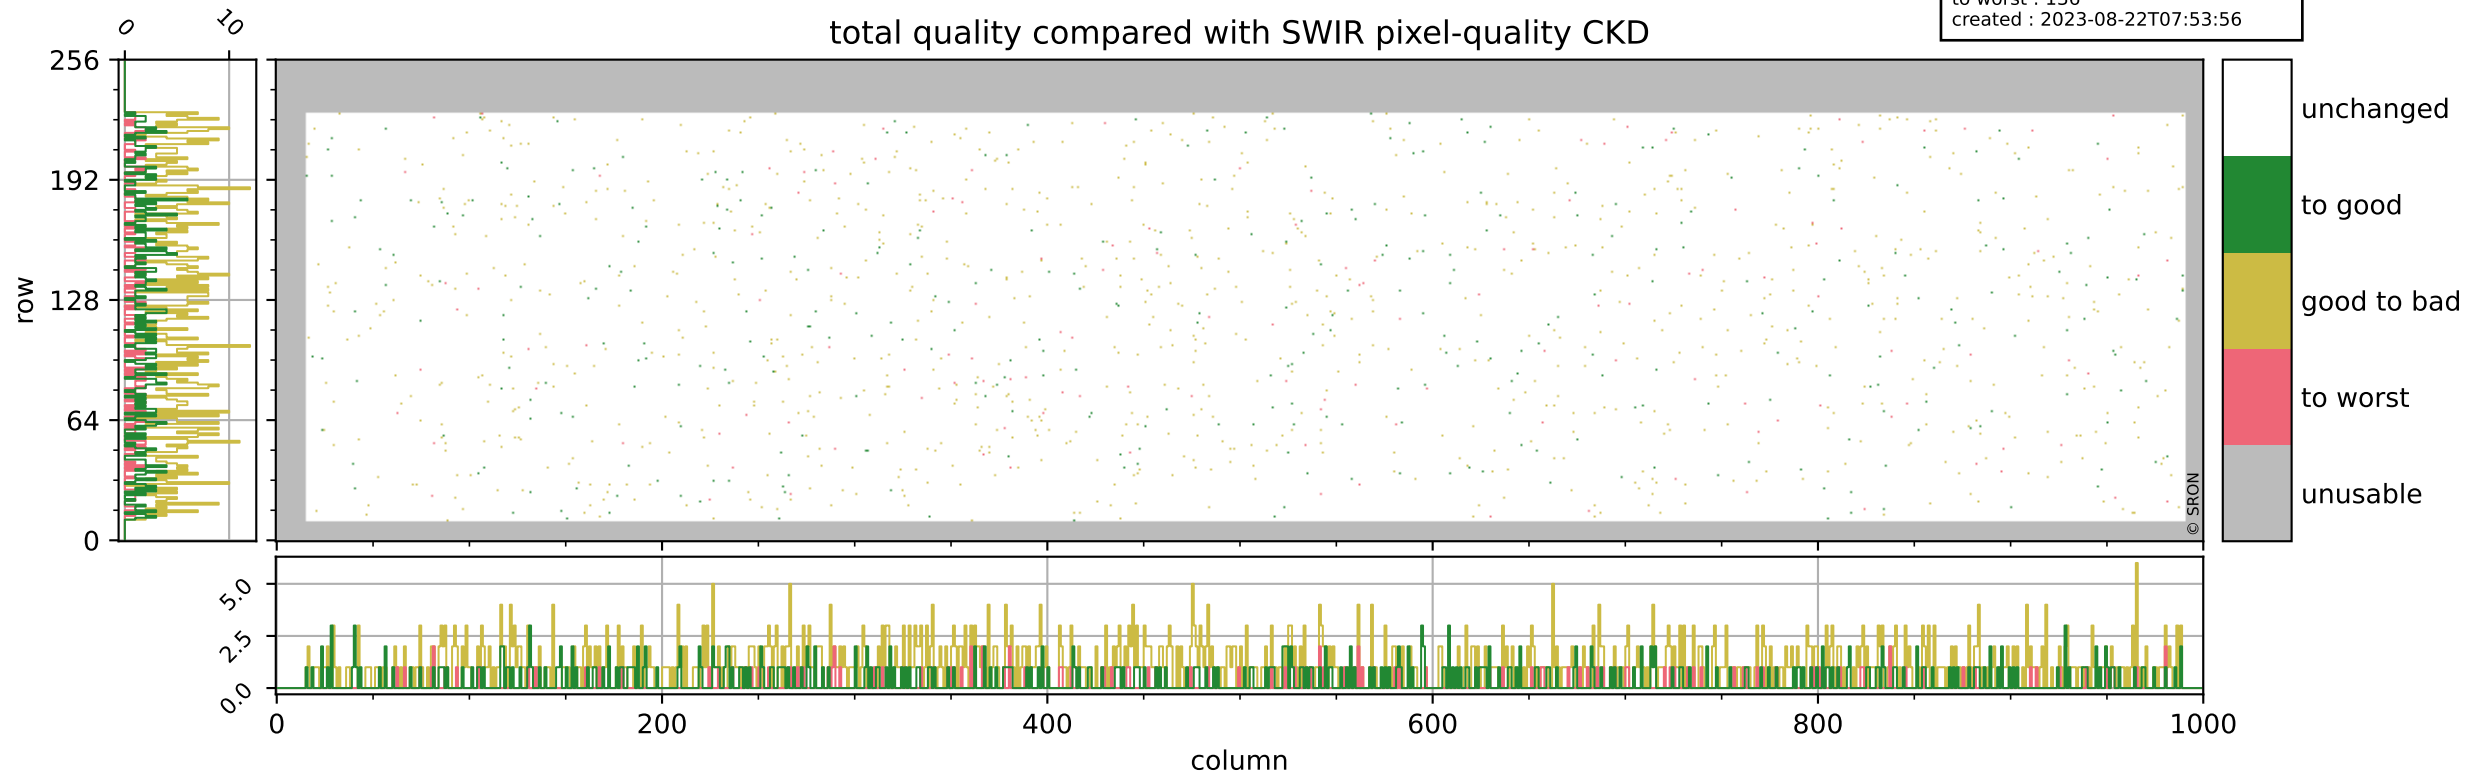

orbits : 19 in [7492, 7537]
coverage : 2019-03-25 / 2019-03-28
bad (quality < 0.8) : 290
worst (quality < 0.1) : 116
created : 2023-08-22T07:53:55

Tropomi SWIR pixel quality (official)

orbits : 19 in [7492, 7537]
coverage : 2019-03-25 / 2019-03-28
bad (quality < 0.8) : 2711
worst (quality < 0.1) : 265
created : 2023-08-22T07:53:56

pixel-quality map (noise average)

Tropomi SWIR pixel quality (official)

orbits : 19 in [7492, 7537]
coverage : 2019-03-25 / 2019-03-28
to good : 354
good to bad : 934
to worst : 136
created : 2023-08-22T07:53:56

total quality compared with SWIR pixel-quality CKD

Tropomi SWIR pixel quality (official)

orbits : 19 in [7492, 7537]
coverage : 2019-03-25 / 2019-03-28
created : 2023-08-22T07:53:56

Histograms of pixel-quality

Tropomi SWIR pixel quality (official) ground-tracks of Sentinel-5P

orbits : 19 in [7492, 7537]
coverage : 2019-03-25 / 2019-03-28
created : 2023-08-22T07:53:57

Tropomi SWIR pixel quality (official)

orbits : [2827, 7537]
coverage : 2018-04-30 / 2019-03-28
created : 2023-08-22T07:53:57