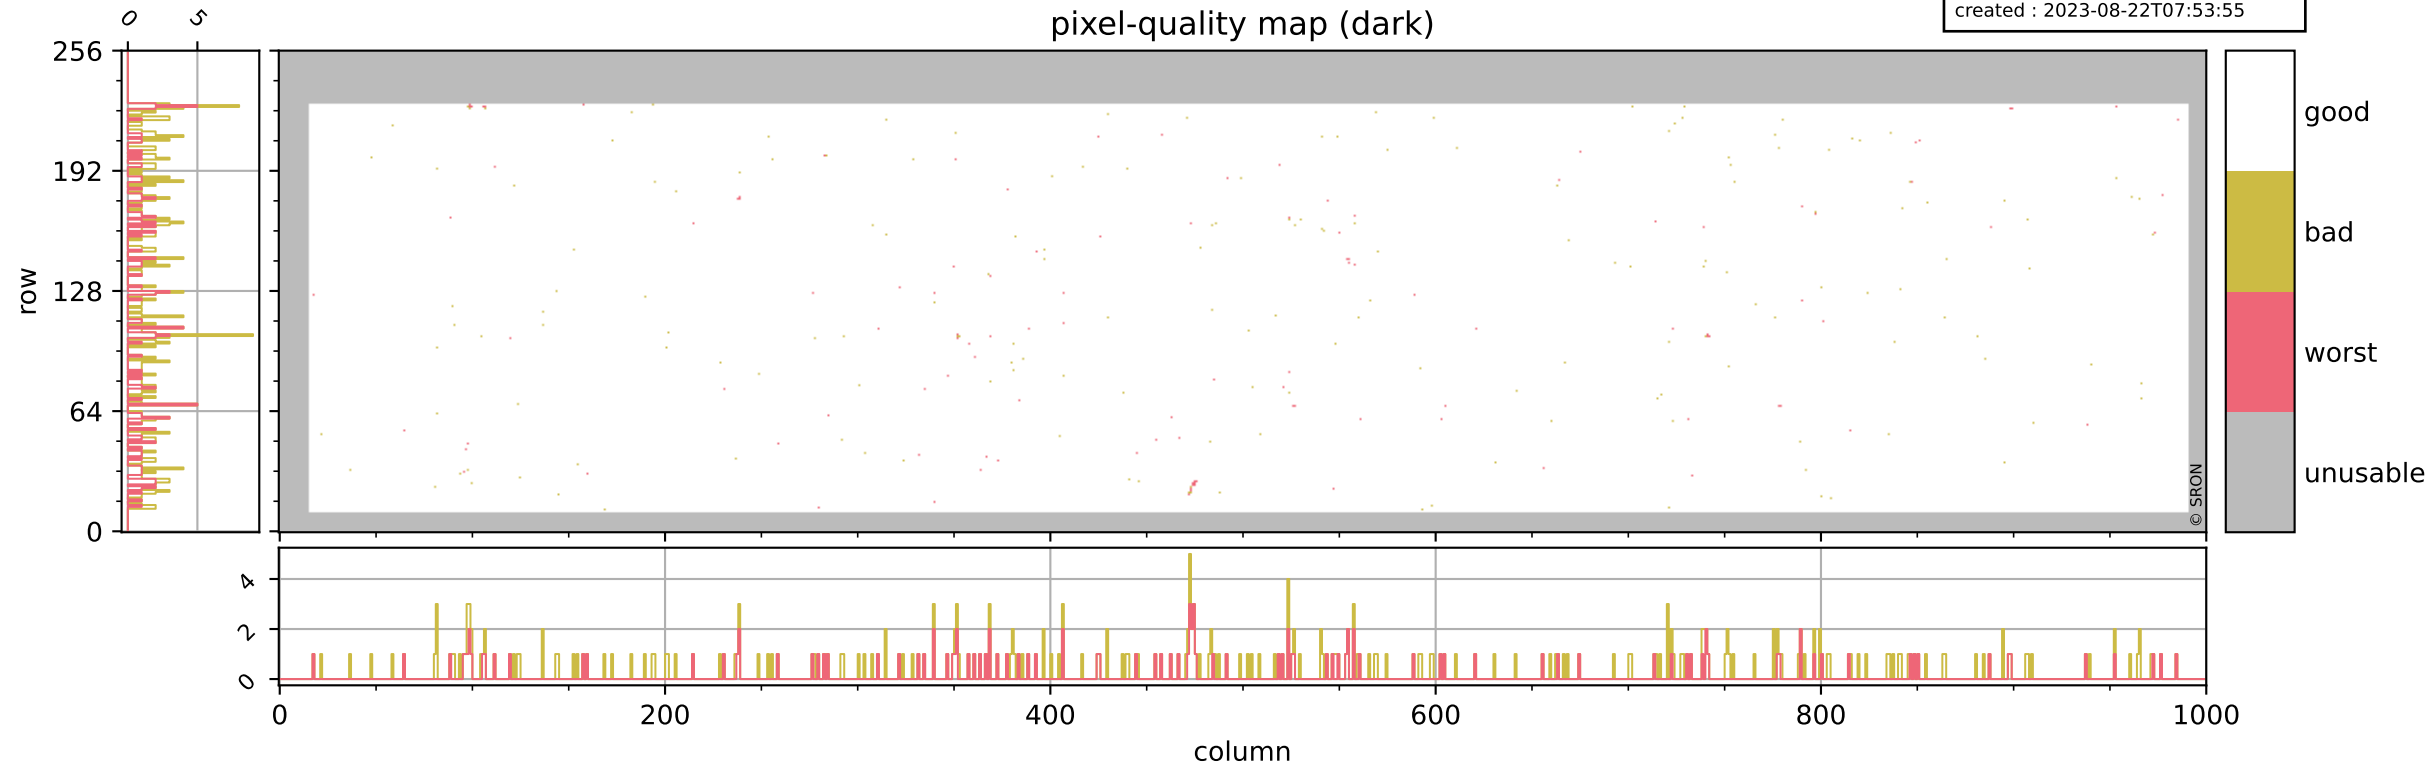

Tropomi SWIR pixel quality (official)

orbits : 19 in [7492, 7537]
coverage : 2019-03-25 / 2019-03-28
bad (quality < 0.8) : 2967
worst (quality < 0.1) : 346
created : 2023-08-22T07:53:55

Tropomi SWIR pixel quality (official)

orbits : 19 in [7492, 7537]
coverage : 2019-03-25 / 2019-03-28
bad (quality < 0.8) : 290
worst (quality < 0.1) : 116
created : 2023-08-22T07:53:55

Tropomi SWIR pixel quality (official)

orbits : 19 in [7492, 7537]
coverage : 2019-03-25 / 2019-03-28
bad (quality < 0.8) : 2711
worst (quality < 0.1) : 265
created : 2023-08-22T07:53:56

pixel-quality map (noise average)

Tropomi SWIR pixel quality (official)

orbits : 19 in [7492, 7537]
coverage : 2019-03-25 / 2019-03-28
to good : 354
good to bad : 934
to worst : 136
created : 2023-08-22T07:53:56

Tropomi SWIR pixel quality (official) ground-tracks of Sentinel-5P

orbits : 19 in [7492, 7537]
coverage : 2019-03-25 / 2019-03-28
created : 2023-08-22T07:53:57

Tropomi SWIR pixel quality (official)

orbits : [2827, 7537]
coverage : 2018-04-30 / 2019-03-28
created : 2023-08-22T07:53:57