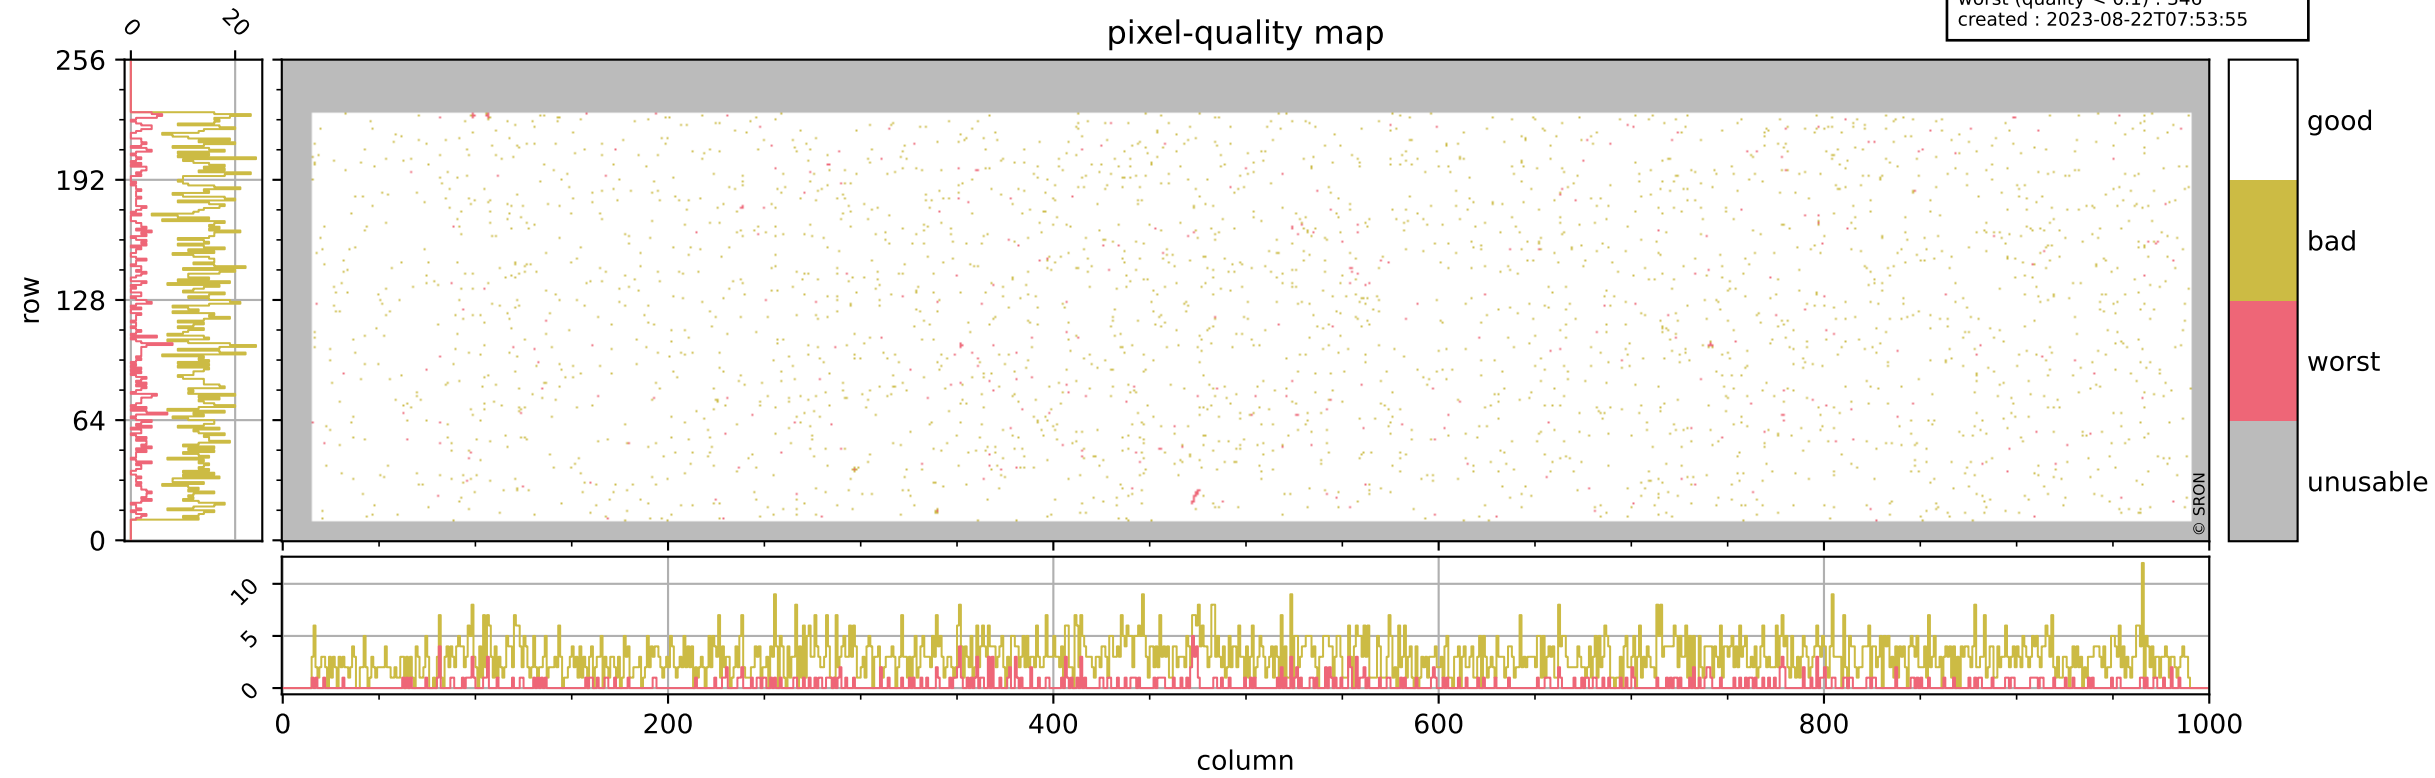

Tropomi SWIR pixel quality (official)

orbits : 19 in [7492, 7537]
coverage : 2019-03-25 / 2019-03-28
bad (quality < 0.8) : 2967
worst (quality < 0.1) : 346
created : 2023-08-22T07:53:55

Tropomi SWIR pixel quality (official)

orbits : 19 in [7492, 7537]
coverage : 2019-03-25 / 2019-03-28
bad (quality < 0.8) : 290
worst (quality < 0.1) : 116
created : 2023-08-22T07:53:55

Tropomi SWIR pixel quality (official)

orbits : 19 in [7492, 7537]
coverage : 2019-03-25 / 2019-03-28
bad (quality < 0.8) : 2711
worst (quality < 0.1) : 265
created : 2023-08-22T07:53:56

pixel-quality map (noise average)

Tropomi SWIR pixel quality (official)

orbits : 19 in [7492, 7537]
coverage : 2019-03-25 / 2019-03-28
to good : 354
good to bad : 934
to worst : 136
created : 2023-08-22T07:53:56

Tropomi SWIR pixel quality (official) ground-tracks of Sentinel-5P

orbits : 19 in [7492, 7537]
coverage : 2019-03-25 / 2019-03-28
created : 2023-08-22T07:53:57

Tropomi SWIR pixel quality (official)

orbits : [2827, 7537]
coverage : 2018-04-30 / 2019-03-28
created : 2023-08-22T07:53:57