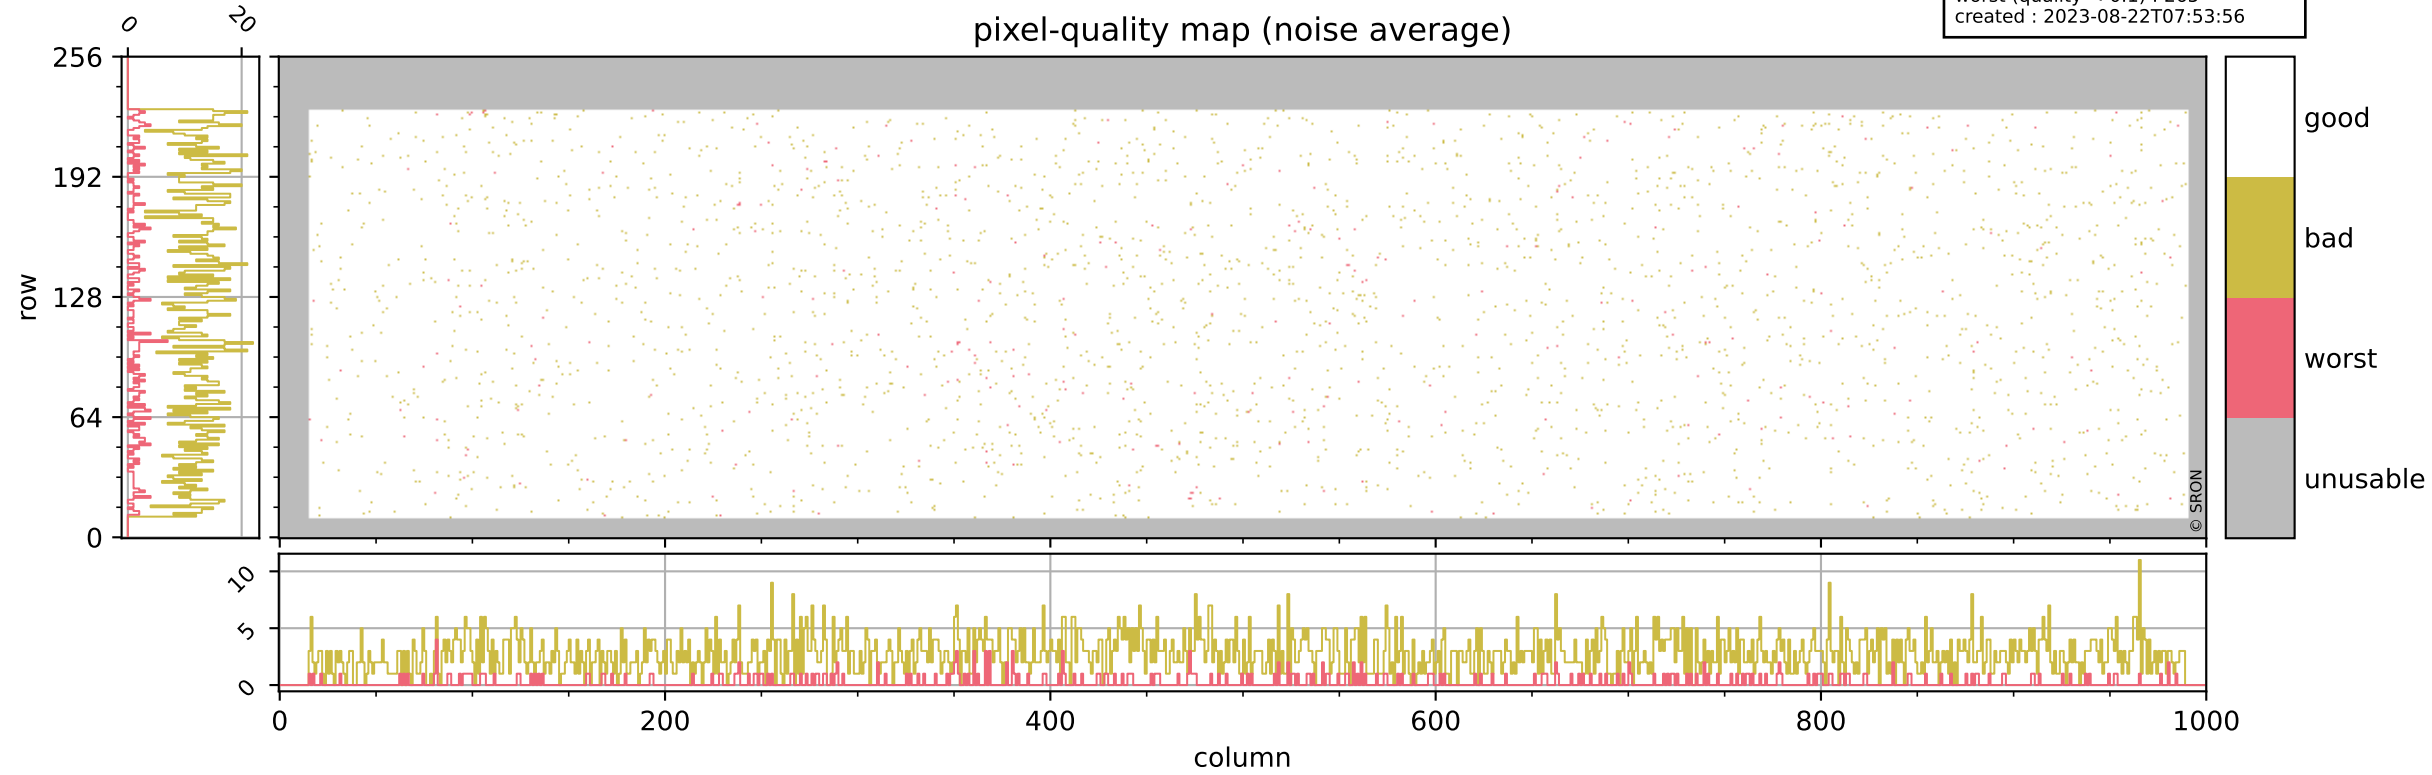

Tropomi SWIR pixel quality (official)

orbits : 19 in [7492, 7537]
coverage : 2019-03-25 / 2019-03-28
bad (quality < 0.8) : 2967
worst (quality < 0.1) : 346
created : 2023-08-22T07:53:55

Tropomi SWIR pixel quality (official)

orbits : 19 in [7492, 7537]
coverage : 2019-03-25 / 2019-03-28
bad (quality < 0.8) : 290
worst (quality < 0.1) : 116
created : 2023-08-22T07:53:55

Tropomi SWIR pixel quality (official)

orbits : 19 in [7492, 7537]
coverage : 2019-03-25 / 2019-03-28
bad (quality < 0.8) : 2711
worst (quality < 0.1) : 265
created : 2023-08-22T07:53:56

pixel-quality map (noise average)

Tropomi SWIR pixel quality (official)

orbits : 19 in [7492, 7537]
coverage : 2019-03-25 / 2019-03-28
to good : 354
good to bad : 934
to worst : 136
created : 2023-08-22T07:53:56

Tropomi SWIR pixel quality (official) ground-tracks of Sentinel-5P

orbits : 19 in [7492, 7537]
coverage : 2019-03-25 / 2019-03-28
created : 2023-08-22T07:53:57

Tropomi SWIR pixel quality (official)

orbits : [2827, 7537]
coverage : 2018-04-30 / 2019-03-28
created : 2023-08-22T07:53:57