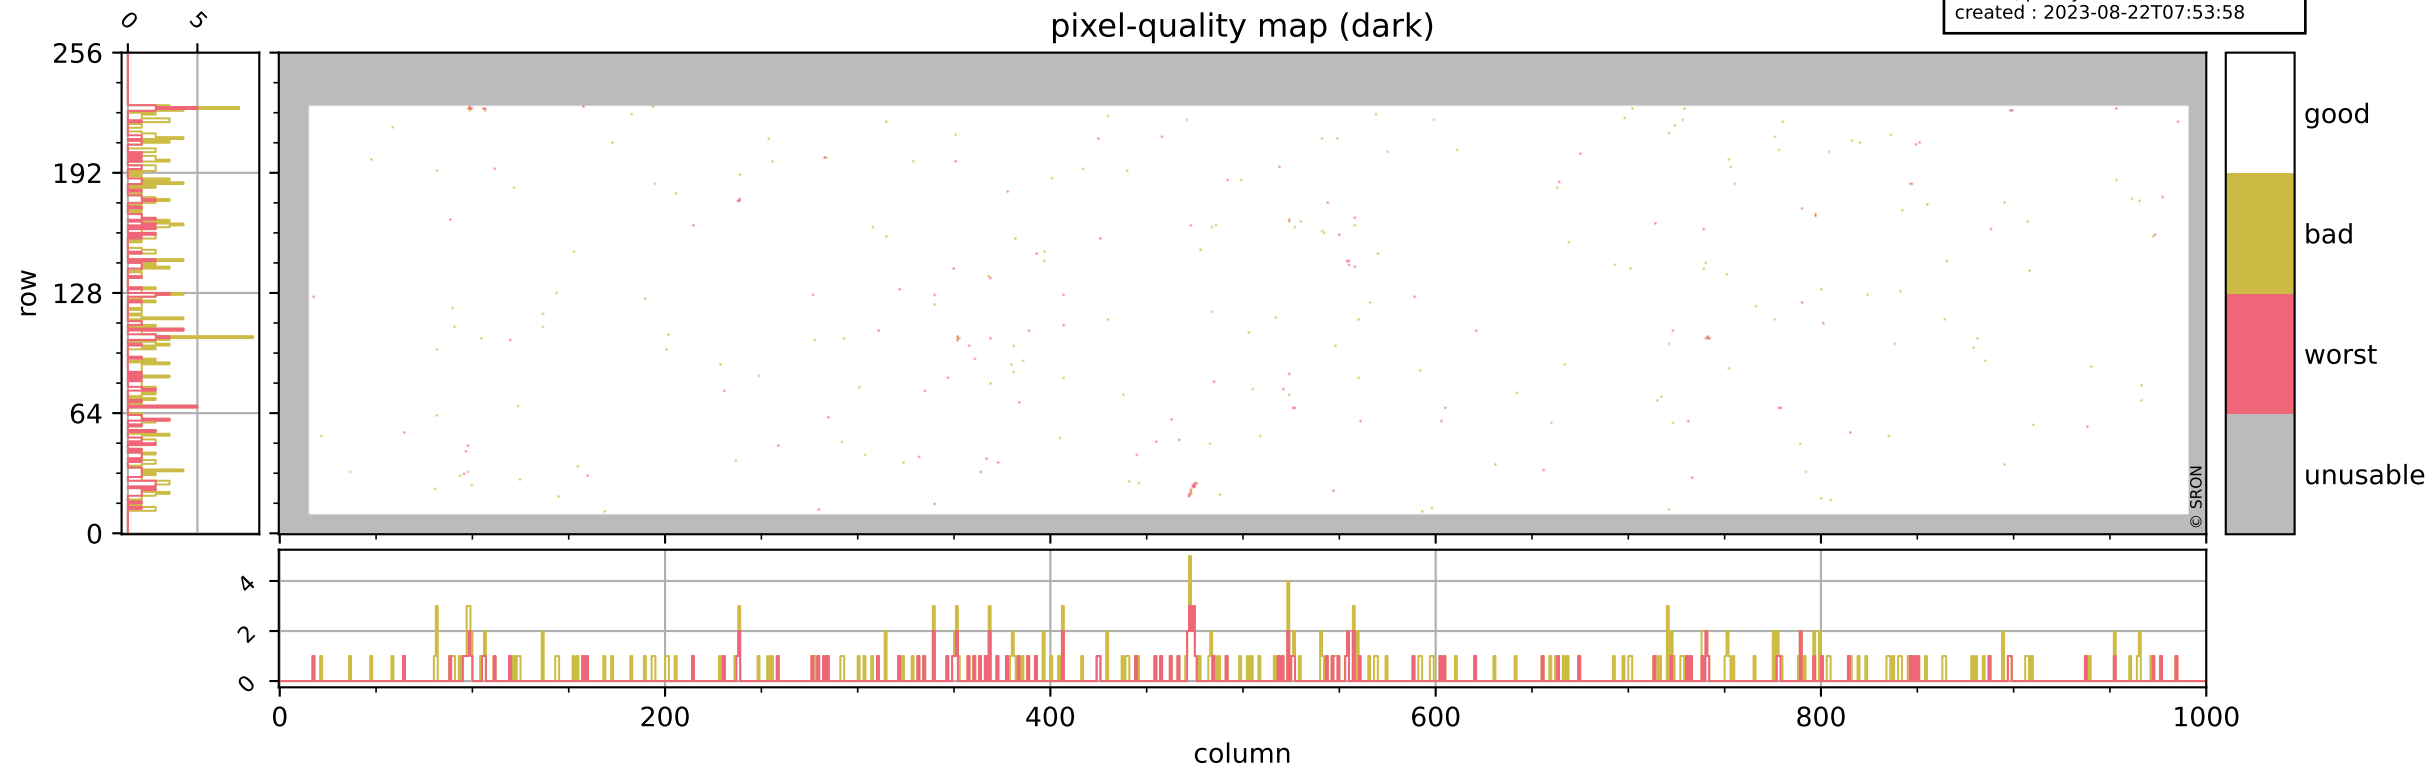

Tropomi SWIR pixel quality (official)

orbits : 18 in [7507, 7552]
coverage : 2019-03-26 / 2019-03-29
bad (quality < 0.8) : 2917
worst (quality < 0.1) : 336
created : 2023-08-22T07:53:57

pixel-quality map

Tropomi SWIR pixel quality (official)

orbits : 18 in [7507, 7552]
coverage : 2019-03-26 / 2019-03-29
bad (quality < 0.8) : 293
worst (quality < 0.1) : 117
created : 2023-08-22T07:53:58

Tropomi SWIR pixel quality (official)

orbits : 18 in [7507, 7552]
coverage : 2019-03-26 / 2019-03-29
bad (quality < 0.8) : 2664
worst (quality < 0.1) : 256
created : 2023-08-22T07:53:58

pixel-quality map (noise average)

Tropomi SWIR pixel quality (official)

orbits : 18 in [7507, 7552]
coverage : 2019-03-26 / 2019-03-29
to good : 359
good to bad : 901
to worst : 127
created : 2023-08-22T07:53:58

total quality compared with SWIR pixel-quality CKD

Tropomi SWIR pixel quality (official)