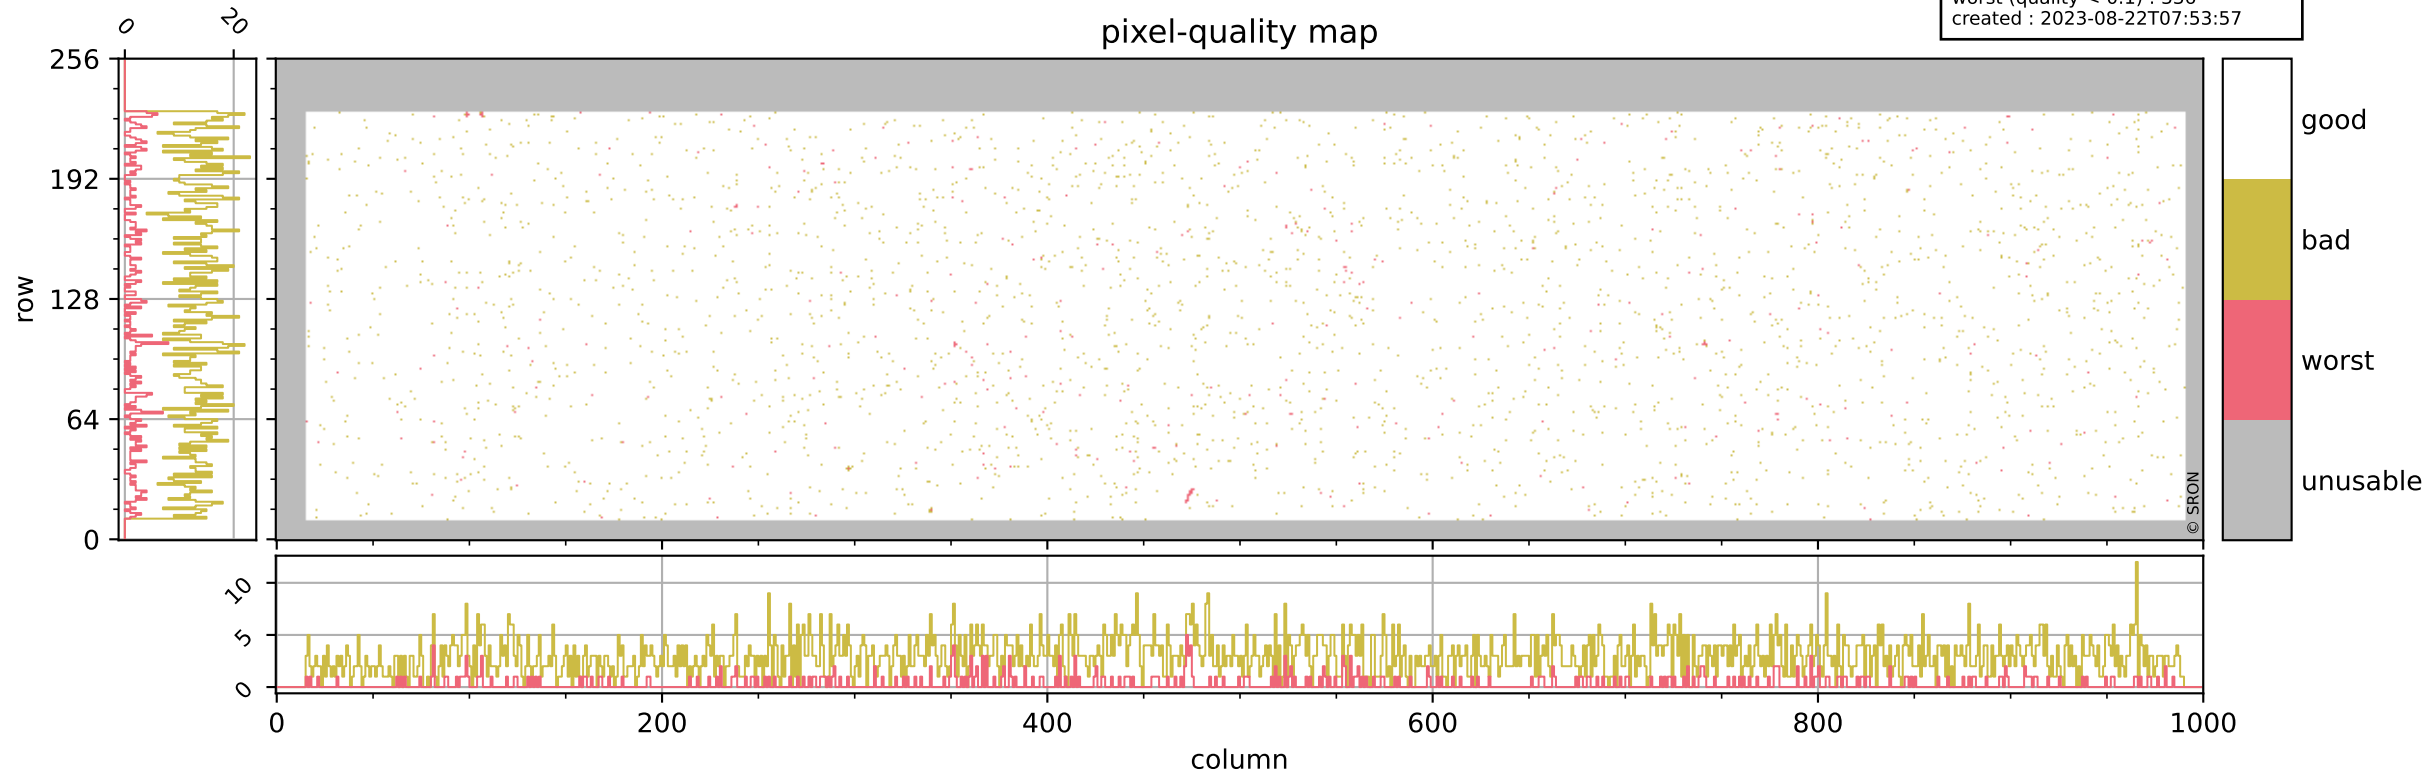

Tropomi SWIR pixel quality (official)

orbits : 18 in [7507, 7552]
coverage : 2019-03-26 / 2019-03-29
bad (quality < 0.8) : 2917
worst (quality < 0.1) : 336
created : 2023-08-22T07:53:57

pixel-quality map

Tropomi SWIR pixel quality (official)

orbits : 18 in [7507, 7552]
coverage : 2019-03-26 / 2019-03-29
bad (quality < 0.8) : 293
worst (quality < 0.1) : 117
created : 2023-08-22T07:53:58

Tropomi SWIR pixel quality (official)

orbits : 18 in [7507, 7552]
coverage : 2019-03-26 / 2019-03-29
bad (quality < 0.8) : 2664
worst (quality < 0.1) : 256
created : 2023-08-22T07:53:58

pixel-quality map (noise average)

Tropomi SWIR pixel quality (official)

orbits : 18 in [7507, 7552]
coverage : 2019-03-26 / 2019-03-29
created : 2023-08-22T07:53:58

Histograms of pixel-quality

Tropomi SWIR pixel quality (official) ground-tracks of Sentinel-5P

orbits : 18 in [7507, 7552]
coverage : 2019-03-26 / 2019-03-29
created : 2023-08-22T07:53:59