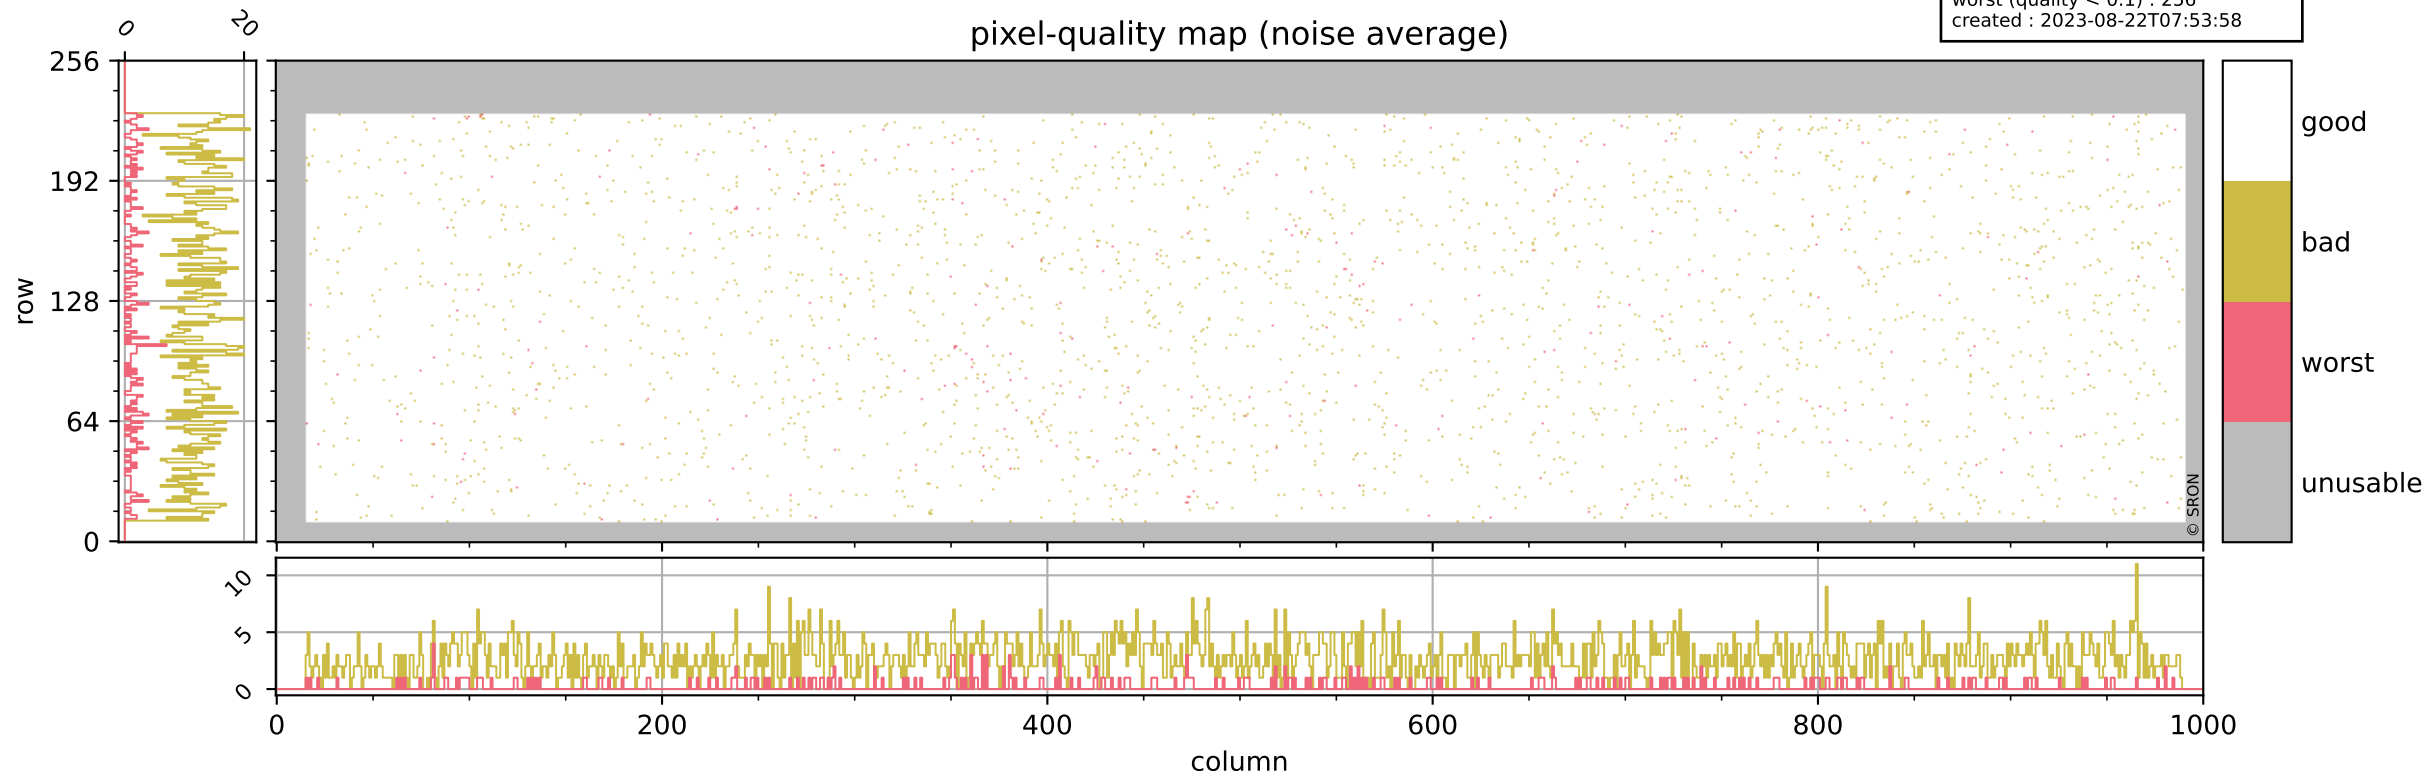

Tropomi SWIR pixel quality (official)

orbits : 18 in [7507, 7552]
coverage : 2019-03-26 / 2019-03-29
bad (quality < 0.8) : 293
worst (quality < 0.1) : 117
created : 2023-08-22T07:53:58

Tropomi SWIR pixel quality (official)

orbits : 18 in [7507, 7552]
coverage : 2019-03-26 / 2019-03-29
bad (quality < 0.8) : 2664
worst (quality < 0.1) : 256
created : 2023-08-22T07:53:58

pixel-quality map (noise average)

Tropomi SWIR pixel quality (official)

orbits : 18 in [7507, 7552]
coverage : 2019-03-26 / 2019-03-29
to good : 359
good to bad : 901
to worst : 127
created : 2023-08-22T07:53:58

total quality compared with SWIR pixel-quality CKD

Tropomi SWIR pixel quality (official)

orbits : 18 in [7507, 7552]
coverage : 2019-03-26 / 2019-03-29
created : 2023-08-22T07:53:58

Histograms of pixel-quality

Tropomi SWIR pixel quality (official) ground-tracks of Sentinel-5P

orbits : 18 in [7507, 7552]
coverage : 2019-03-26 / 2019-03-29
created : 2023-08-22T07:53:59