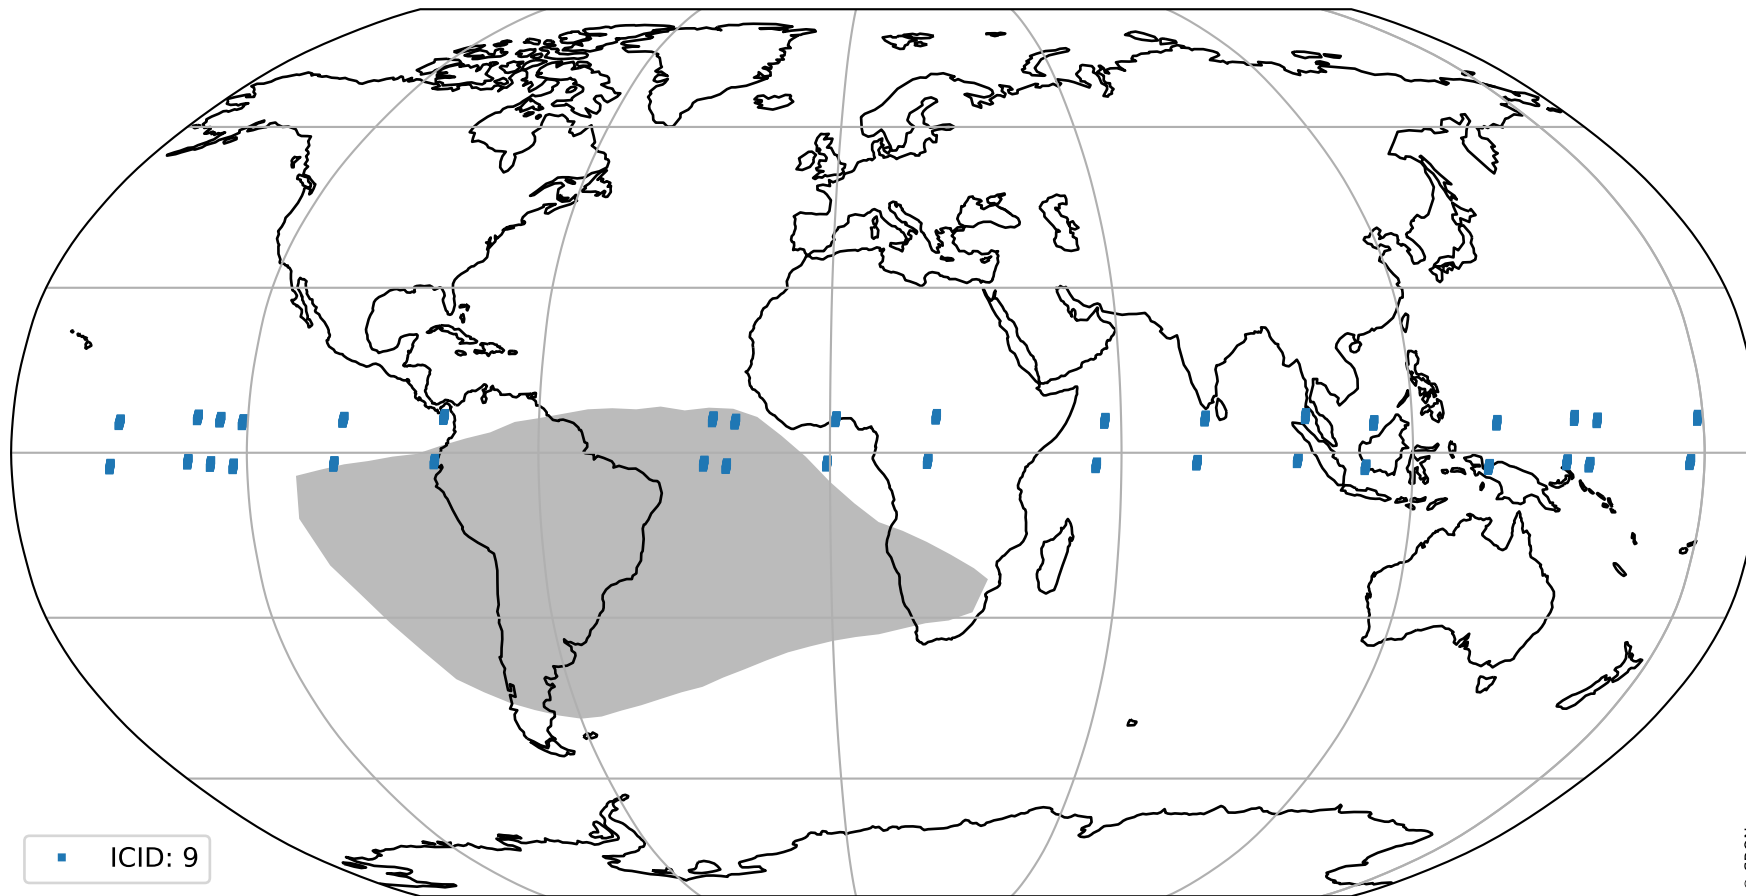

orbits : 18 in [7507, 7552]
coverage : 2019-03-26 / 2019-03-29
bad (quality < 0.8) : 2664
worst (quality < 0.1) : 256
created : 2023-08-22T07:53:58

pixel-quality map (noise average)

Tropomi SWIR pixel quality (official)

orbits : 18 in [7507, 7552]
coverage : 2019-03-26 / 2019-03-29
to good : 359
good to bad : 901
to worst : 127
created : 2023-08-22T07:53:58

total quality compared with SWIR pixel-quality CKD

Tropomi SWIR pixel quality (official)

orbits : 18 in [7507, 7552]
coverage : 2019-03-26 / 2019-03-29
created : 2023-08-22T07:53:58

Histograms of pixel-quality

Tropomi SWIR pixel quality (official) ground-tracks of Sentinel-5P

orbits : 18 in [7507, 7552]
coverage : 2019-03-26 / 2019-03-29
created : 2023-08-22T07:53:59

Tropomi SWIR pixel quality (official)

orbits : [2827, 7552]
coverage : 2018-04-30 / 2019-03-29
created : 2023-08-22T07:53:59

trend of pixel quality & temperatures