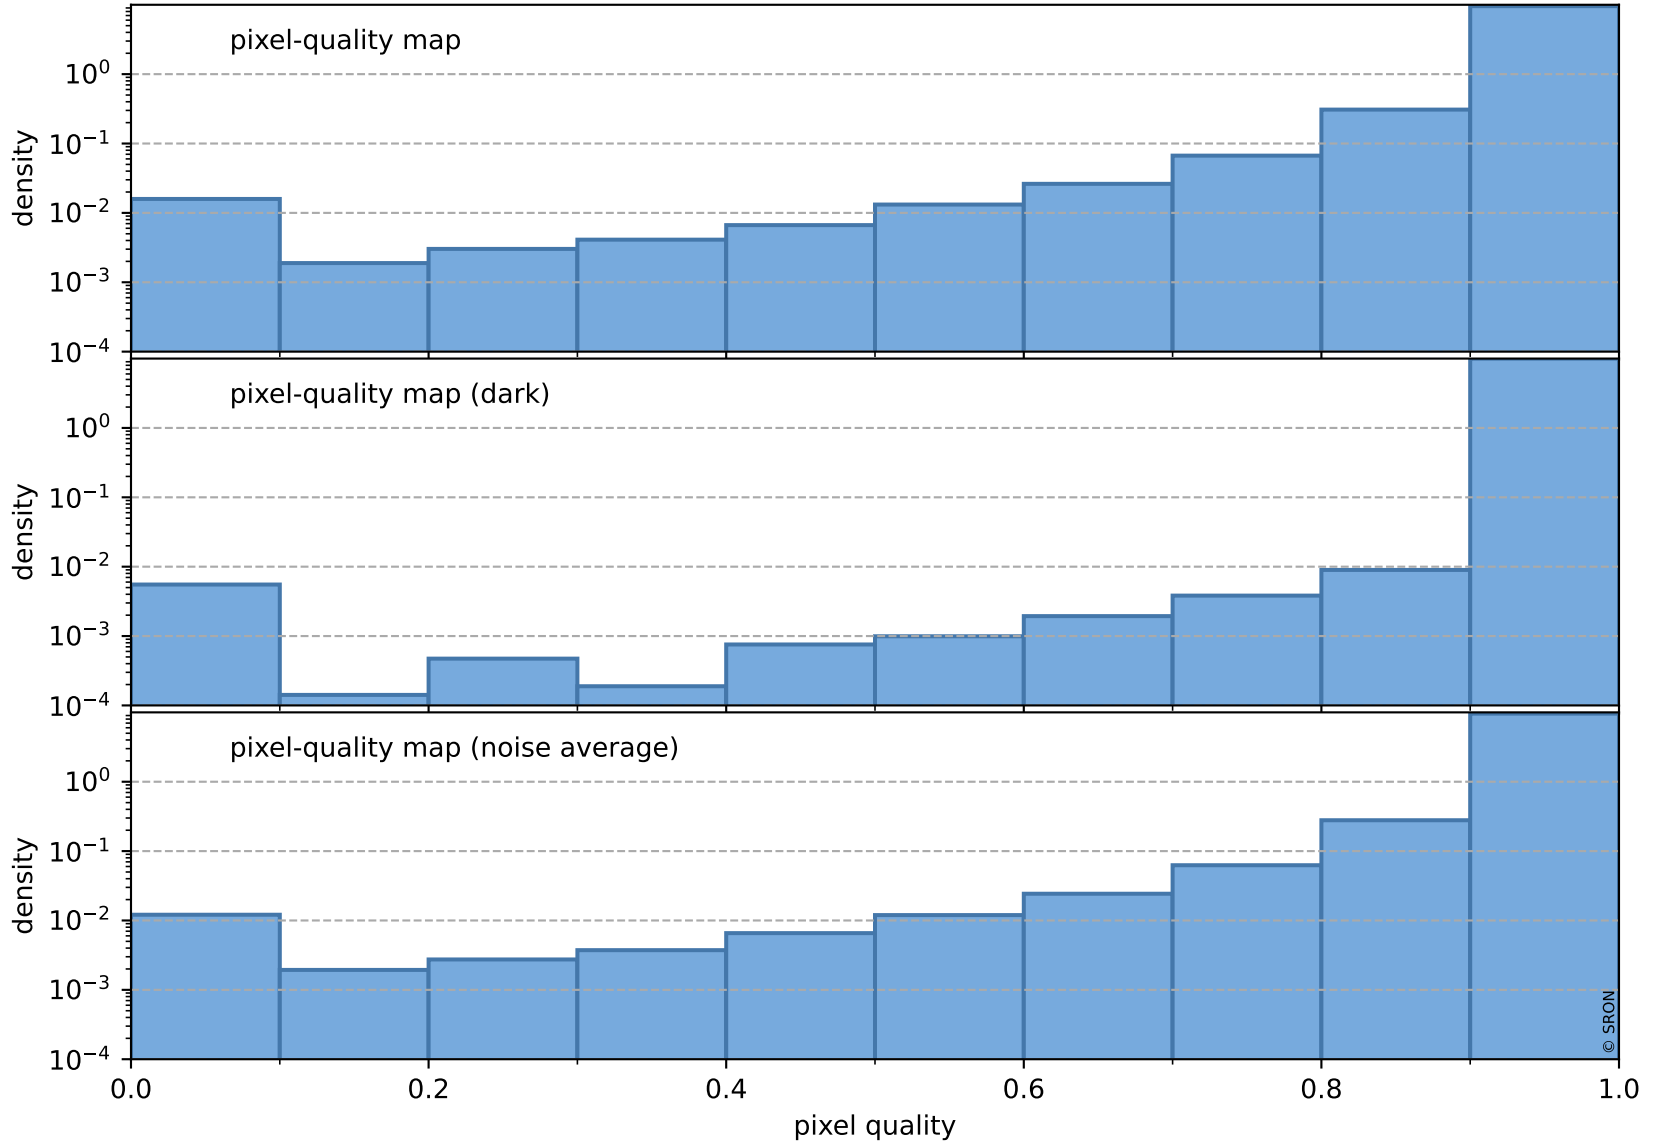

orbits : 18 in [7507, 7552]
coverage : 2019-03-26 / 2019-03-29
to good : 359
good to bad : 901
to worst : 127
created : 2023-08-22T07:53:58

total quality compared with SWIR pixel-quality CKD

Tropomi SWIR pixel quality (official)

orbits : 18 in [7507, 7552]
coverage : 2019-03-26 / 2019-03-29
created : 2023-08-22T07:53:58

Histograms of pixel-quality

Tropomi SWIR pixel quality (official) ground-tracks of Sentinel-5P

orbits : 18 in [7507, 7552]
coverage : 2019-03-26 / 2019-03-29
created : 2023-08-22T07:53:59

Tropomi SWIR pixel quality (official)

orbits : [2827, 7552]
coverage : 2018-04-30 / 2019-03-29
created : 2023-08-22T07:53:59

trend of pixel quality & temperatures