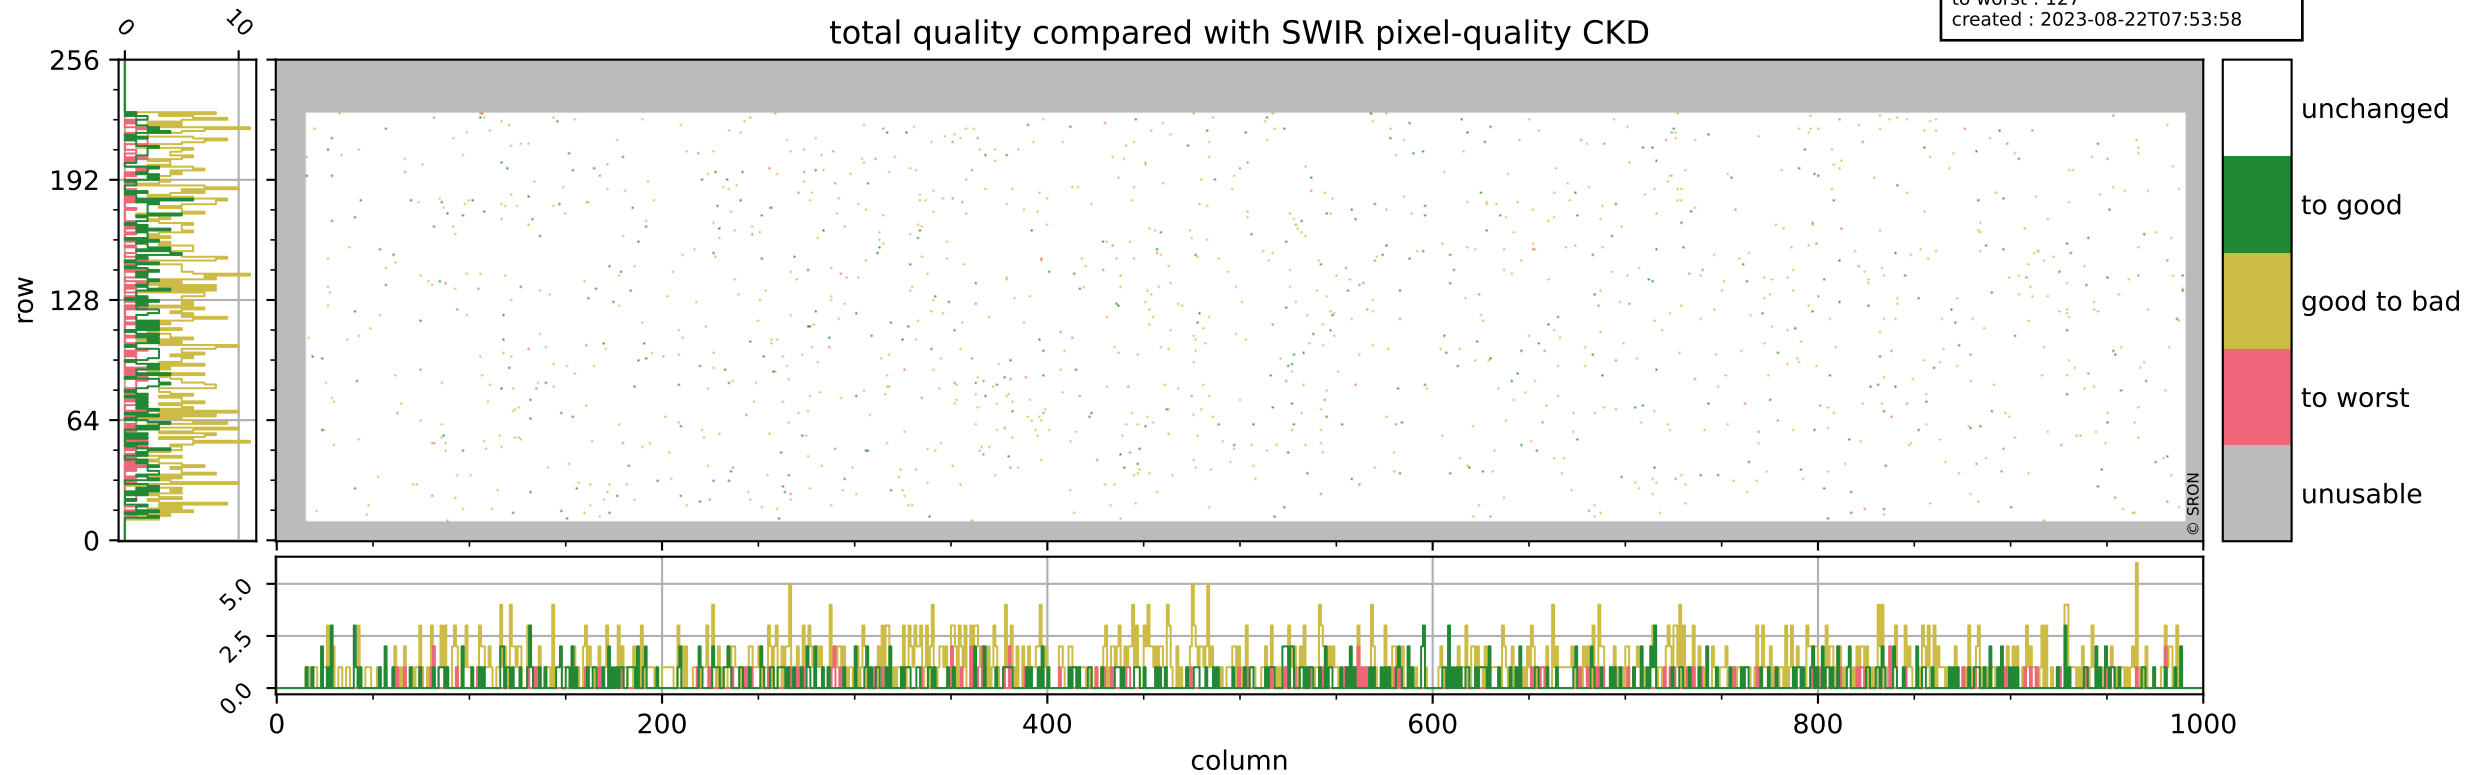

Tropomi SWIR pixel quality (official)

orbits : 18 in [7507, 7552]
coverage : 2019-03-26 / 2019-03-29
bad (quality < 0.8) : 293
worst (quality < 0.1) : 117
created : 2023-08-22T07:53:58

Tropomi SWIR pixel quality (official)

orbits : 18 in [7507, 7552]
coverage : 2019-03-26 / 2019-03-29
bad (quality < 0.8) : 2664
worst (quality < 0.1) : 256
created : 2023-08-22T07:53:58

pixel-quality map (noise average)

Tropomi SWIR pixel quality (official)

orbits : 18 in [7507, 7552]
coverage : 2019-03-26 / 2019-03-29
to good : 359
good to bad : 901
to worst : 127
created : 2023-08-22T07:53:58

total quality compared with SWIR pixel-quality CKD

Tropomi SWIR pixel quality (official)

orbits : 18 in [7507, 7552]
coverage : 2019-03-26 / 2019-03-29
created : 2023-08-22T07:53:58

Histograms of pixel-quality

Tropomi SWIR pixel quality (official) ground-tracks of Sentinel-5P

orbits : 18 in [7507, 7552]
coverage : 2019-03-26 / 2019-03-29
created : 2023-08-22T07:53:59