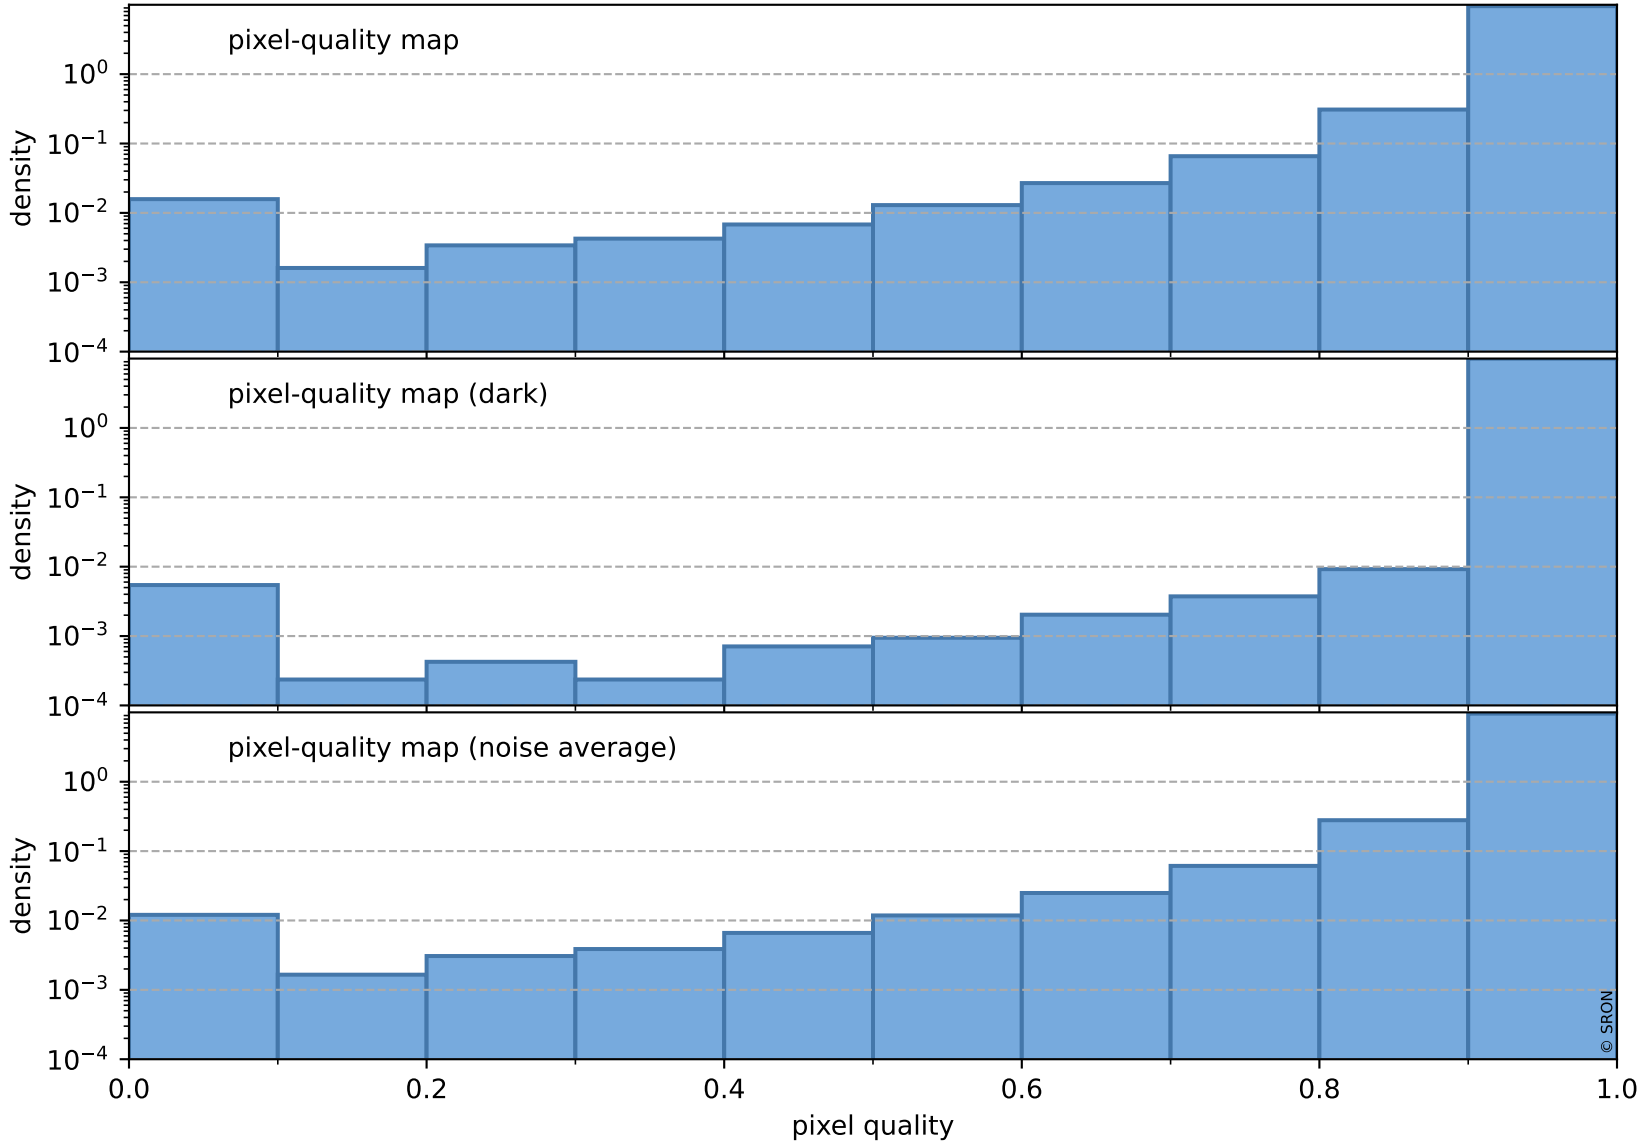

orbits : 19 in [7522, 7567]
coverage : 2019-03-27 / 2019-03-30
to good : 361
good to bad : 892
to worst : 126
created : 2023-08-22T07:54:00

total quality compared with SWIR pixel-quality CKD

Tropomi SWIR pixel quality (official)

orbits : 19 in [7522, 7567]
coverage : 2019-03-27 / 2019-03-30
created : 2023-08-22T07:54:00

Histograms of pixel-quality

Tropomi SWIR pixel quality (official) ground-tracks of Sentinel-5P

orbits : 19 in [7522, 7567]
coverage : 2019-03-27 / 2019-03-30
created : 2023-08-22T07:54:01

Tropomi SWIR pixel quality (official)

orbits : [2827, 7567]
coverage : 2018-04-30 / 2019-03-30
created : 2023-08-22T07:54:01

trend of pixel quality & temperatures