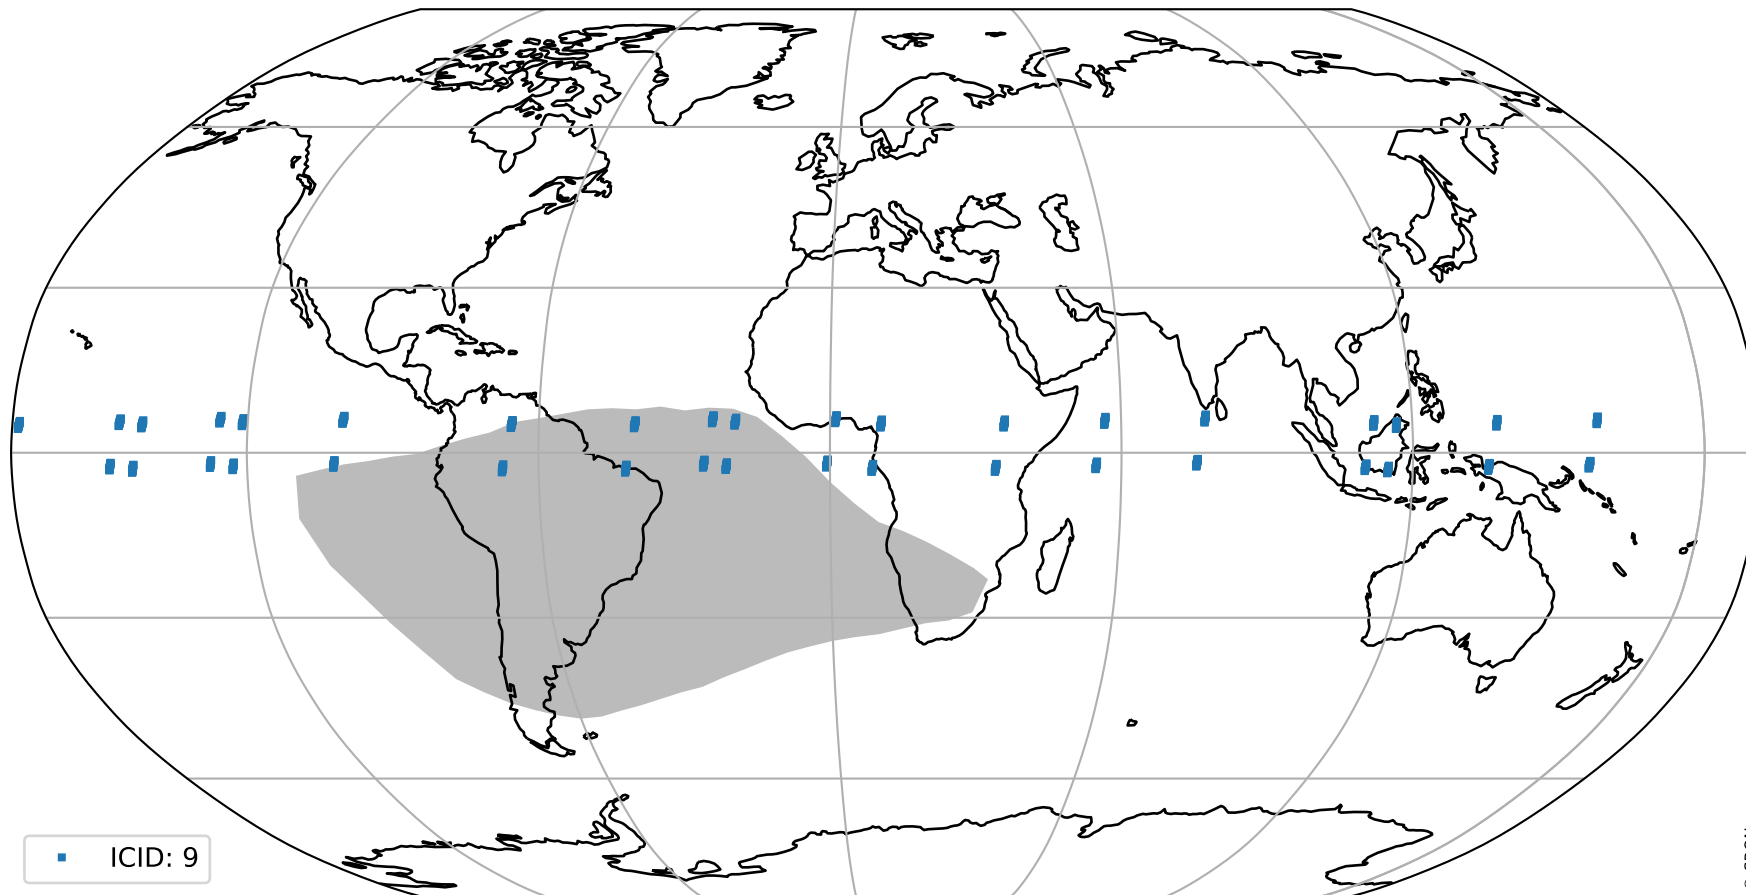

orbits : 19 in [7522, 7567]
coverage : 2019-03-27 / 2019-03-30
bad (quality < 0.8) : 2649
worst (quality < 0.1) : 255
created : 2023-08-22T07:54:00

pixel-quality map (noise average)

Tropomi SWIR pixel quality (official)

orbits : 19 in [7522, 7567]
coverage : 2019-03-27 / 2019-03-30
to good : 361
good to bad : 892
to worst : 126
created : 2023-08-22T07:54:00

total quality compared with SWIR pixel-quality CKD

Tropomi SWIR pixel quality (official)

orbits : 19 in [7522, 7567]
coverage : 2019-03-27 / 2019-03-30
created : 2023-08-22T07:54:00

Histograms of pixel-quality

Tropomi SWIR pixel quality (official) ground-tracks of Sentinel-5P

orbits : 19 in [7522, 7567]
coverage : 2019-03-27 / 2019-03-30
created : 2023-08-22T07:54:01

Tropomi SWIR pixel quality (official)

orbits : [2827, 7567]
coverage : 2018-04-30 / 2019-03-30
created : 2023-08-22T07:54:01

trend of pixel quality & temperatures