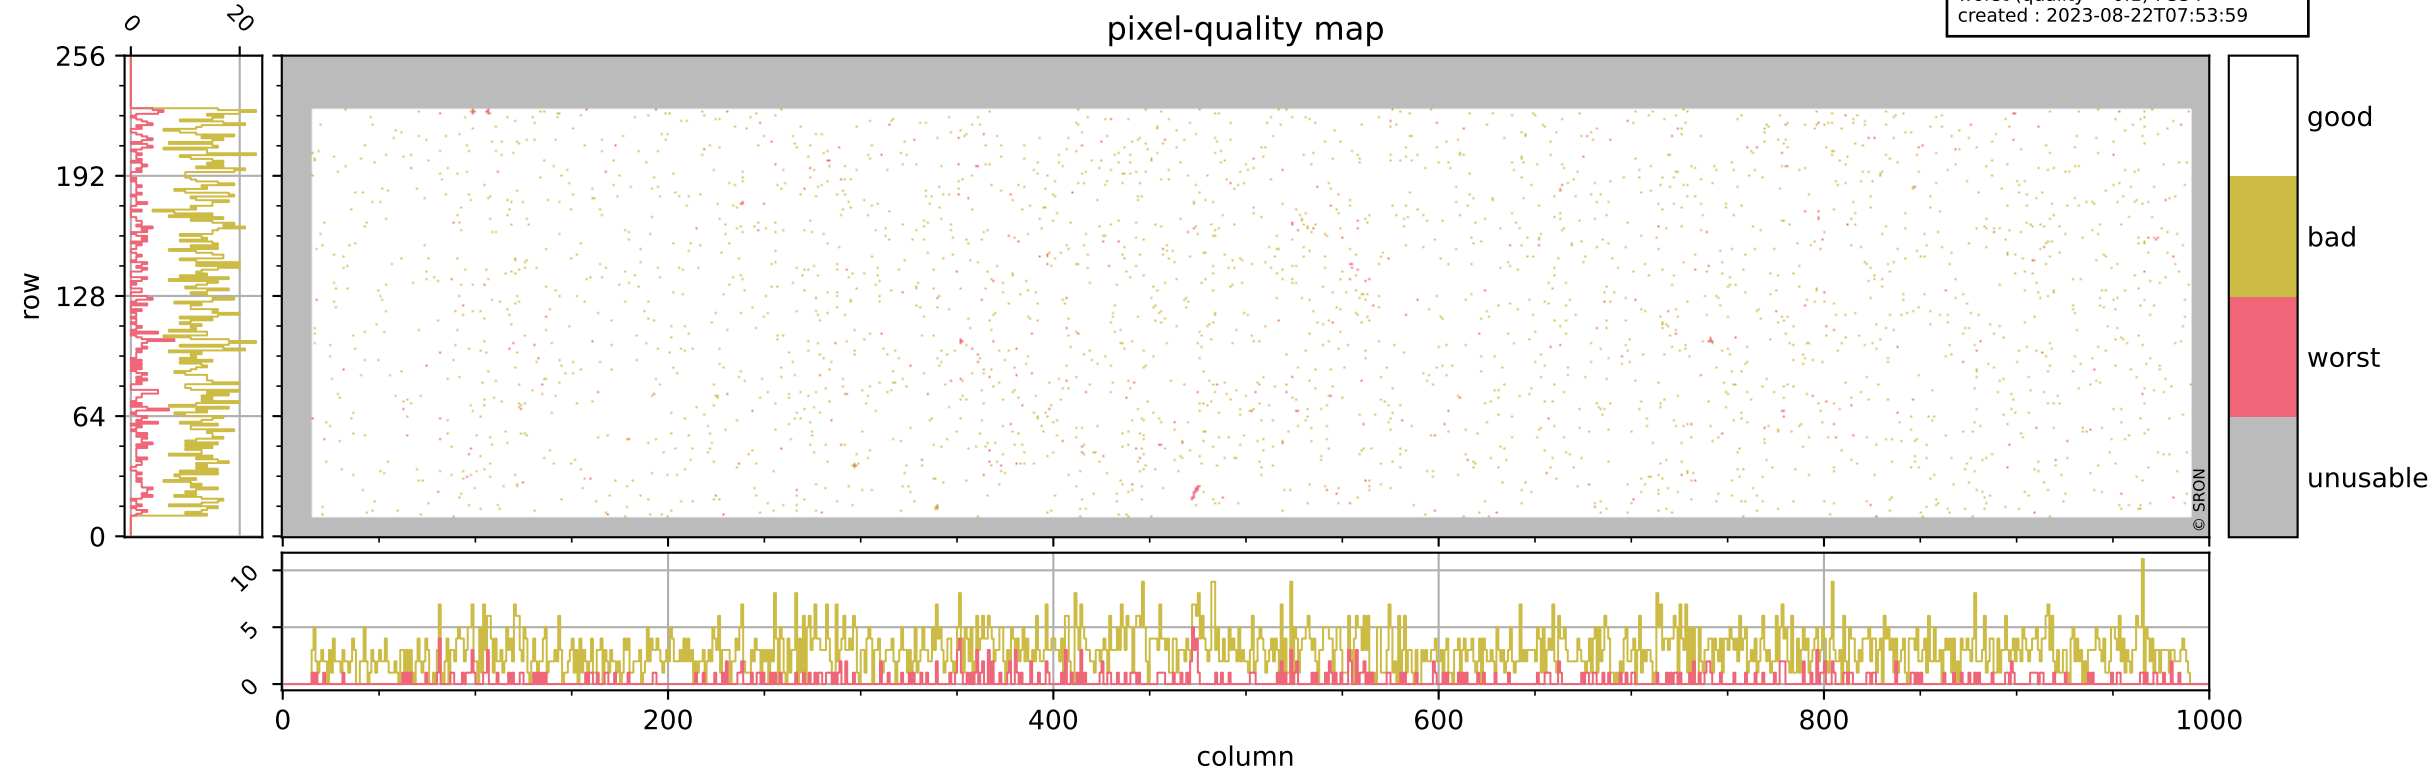

Tropomi SWIR pixel quality (official)

orbits : 19 in [7522, 7567]
coverage : 2019-03-27 / 2019-03-30
bad (quality < 0.8) : 2906
worst (quality < 0.1) : 334
created : 2023-08-22T07:53:59

pixel-quality map

Tropomi SWIR pixel quality (official)

orbits : 19 in [7522, 7567]
coverage : 2019-03-27 / 2019-03-30
bad (quality < 0.8) : 291
worst (quality < 0.1) : 115
created : 2023-08-22T07:54:00

Tropomi SWIR pixel quality (official)

orbits : 19 in [7522, 7567]
coverage : 2019-03-27 / 2019-03-30
bad (quality < 0.8) : 2649
worst (quality < 0.1) : 255
created : 2023-08-22T07:54:00

pixel-quality map (noise average)

Tropomi SWIR pixel quality (official)

orbits : 19 in [7522, 7567]
coverage : 2019-03-27 / 2019-03-30
created : 2023-08-22T07:54:00

Histograms of pixel-quality

Tropomi SWIR pixel quality (official) ground-tracks of Sentinel-5P

orbits : 19 in [7522, 7567]
coverage : 2019-03-27 / 2019-03-30
created : 2023-08-22T07:54:01