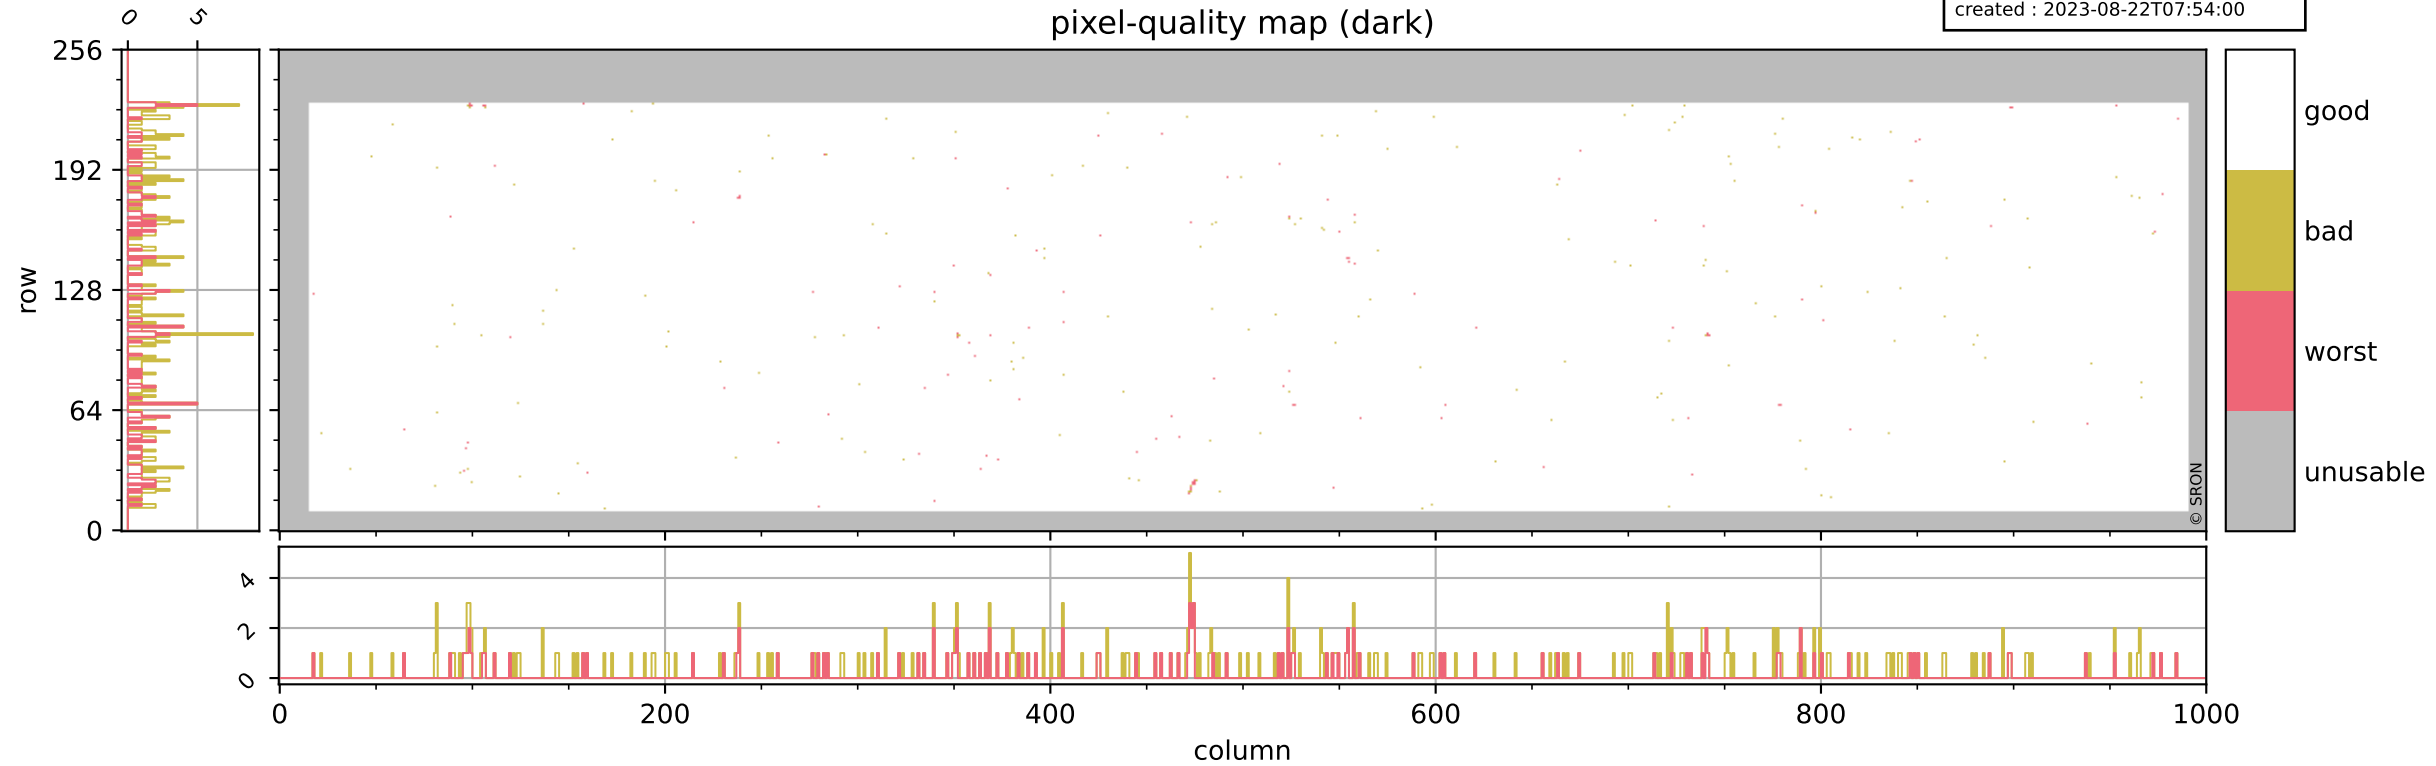

Tropomi SWIR pixel quality (official)

orbits : 19 in [7522, 7567]
coverage : 2019-03-27 / 2019-03-30
bad (quality < 0.8) : 2906
worst (quality < 0.1) : 334
created : 2023-08-22T07:53:59

pixel-quality map

Tropomi SWIR pixel quality (official)

orbits : 19 in [7522, 7567]
coverage : 2019-03-27 / 2019-03-30
bad (quality < 0.8) : 291
worst (quality < 0.1) : 115
created : 2023-08-22T07:54:00

Tropomi SWIR pixel quality (official)

orbits : 19 in [7522, 7567]
coverage : 2019-03-27 / 2019-03-30
bad (quality < 0.8) : 2649
worst (quality < 0.1) : 255
created : 2023-08-22T07:54:00

pixel-quality map (noise average)

Tropomi SWIR pixel quality (official)

orbits : 19 in [7522, 7567]
coverage : 2019-03-27 / 2019-03-30
created : 2023-08-22T07:54:00

Histograms of pixel-quality

Tropomi SWIR pixel quality (official) ground-tracks of Sentinel-5P

orbits : 19 in [7522, 7567]
coverage : 2019-03-27 / 2019-03-30
created : 2023-08-22T07:54:01