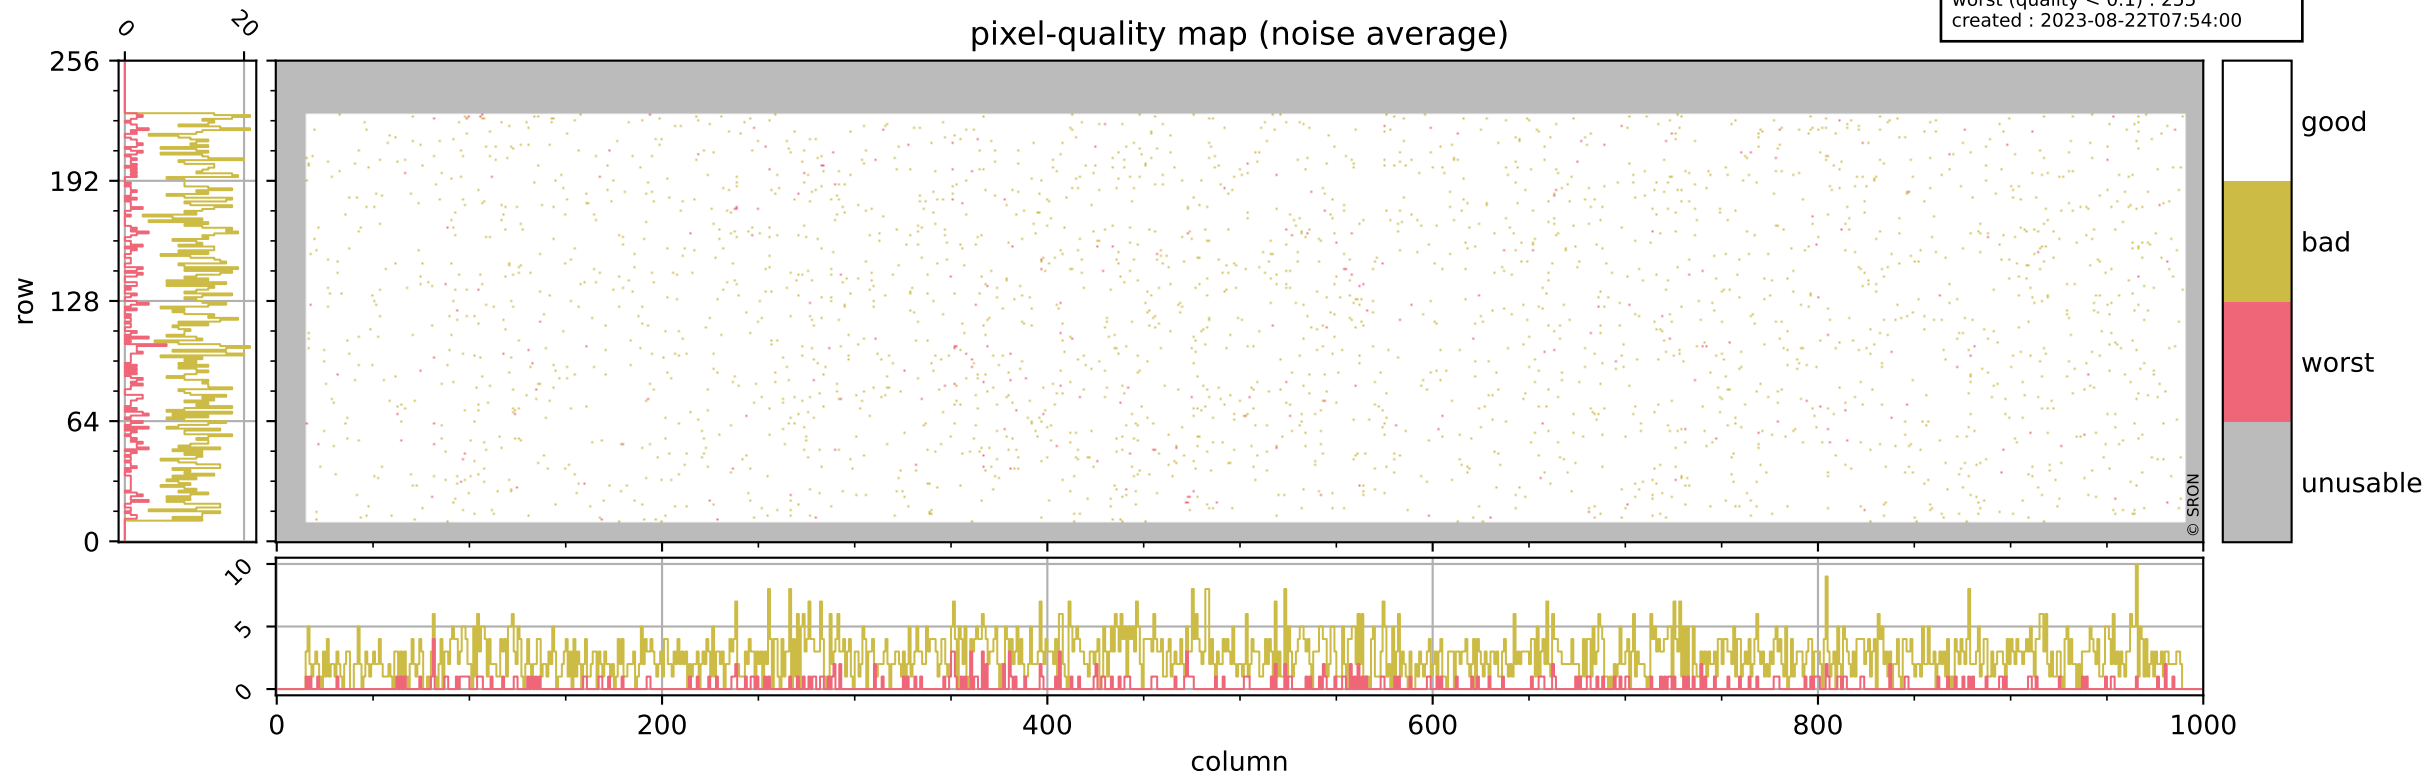

Tropomi SWIR pixel quality (official)

orbits : 19 in [7522, 7567]
coverage : 2019-03-27 / 2019-03-30
bad (quality < 0.8) : 291
worst (quality < 0.1) : 115
created : 2023-08-22T07:54:00

Tropomi SWIR pixel quality (official)

orbits : 19 in [7522, 7567]
coverage : 2019-03-27 / 2019-03-30
bad (quality < 0.8) : 2649
worst (quality < 0.1) : 255
created : 2023-08-22T07:54:00

pixel-quality map (noise average)

Tropomi SWIR pixel quality (official)

orbits : 19 in [7522, 7567]
coverage : 2019-03-27 / 2019-03-30
to good : 361
good to bad : 892
to worst : 126
created : 2023-08-22T07:54:00

total quality compared with SWIR pixel-quality CKD

Tropomi SWIR pixel quality (official)

orbits : 19 in [7522, 7567]
coverage : 2019-03-27 / 2019-03-30
created : 2023-08-22T07:54:00

Histograms of pixel-quality

Tropomi SWIR pixel quality (official) ground-tracks of Sentinel-5P

orbits : 19 in [7522, 7567]
coverage : 2019-03-27 / 2019-03-30
created : 2023-08-22T07:54:01