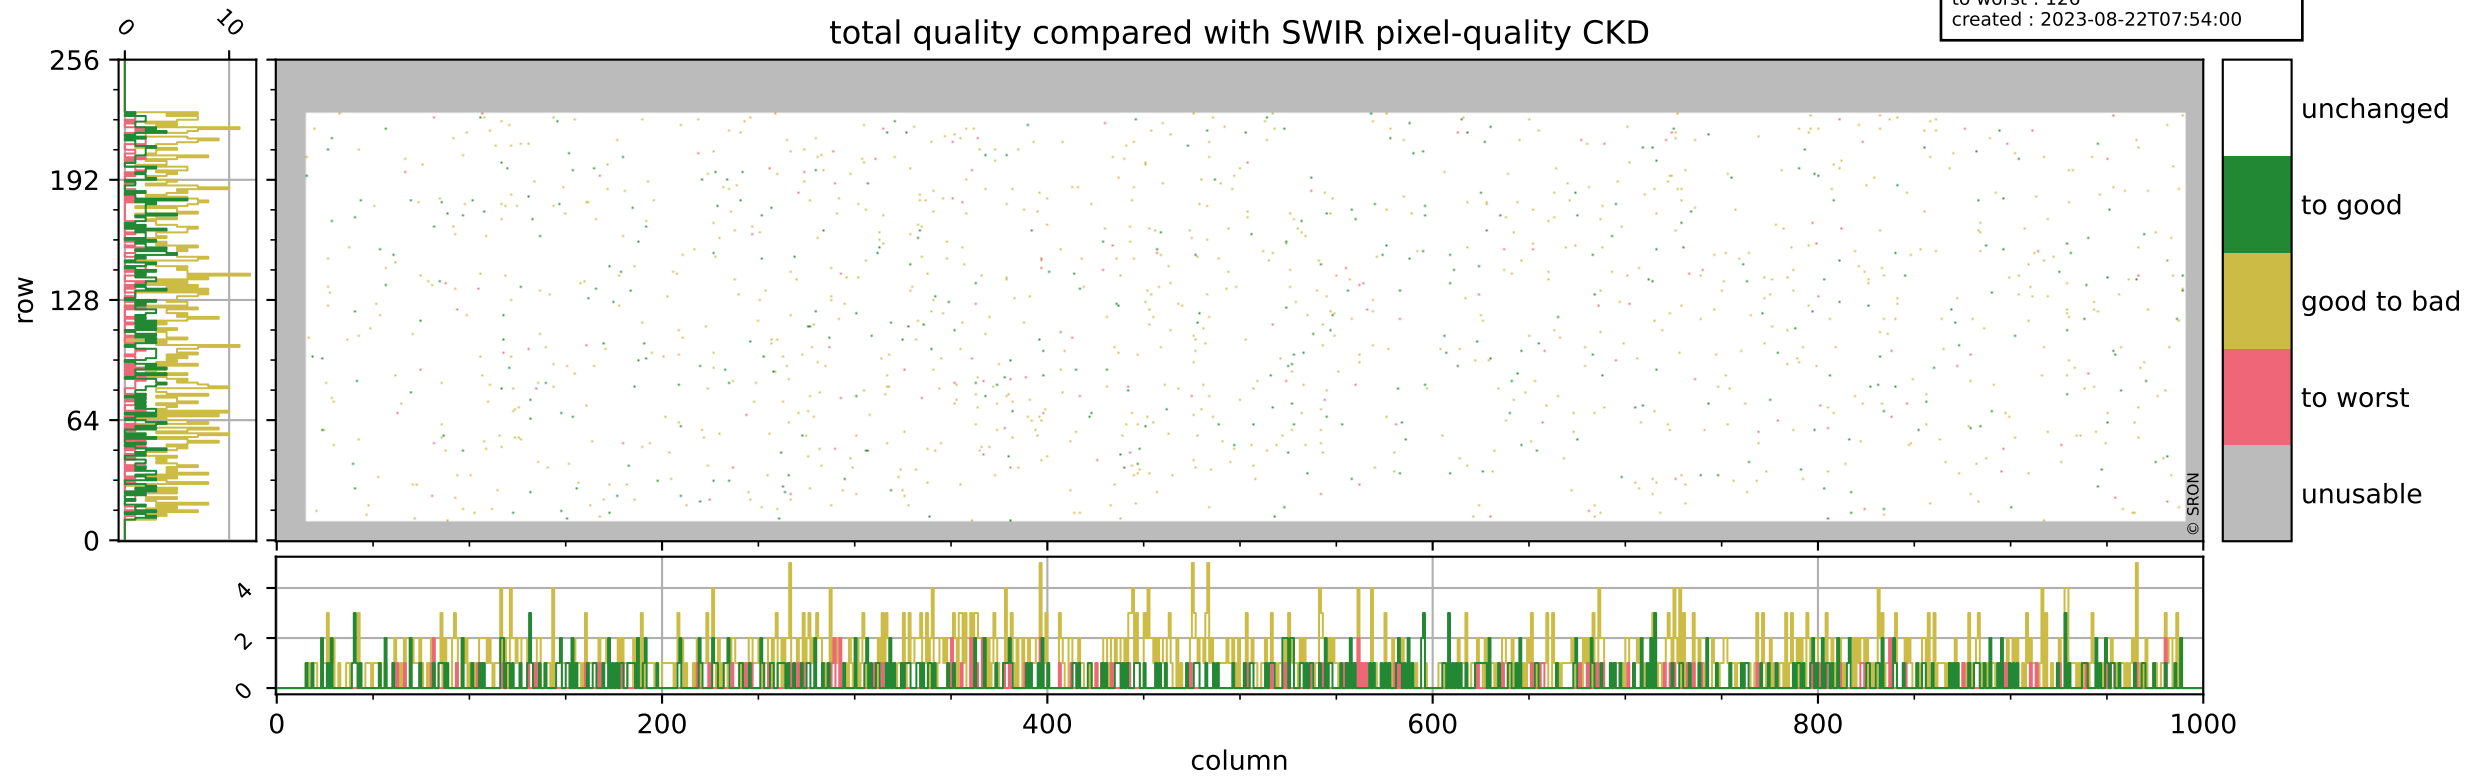

Tropomi SWIR pixel quality (official)

orbits : 19 in [7522, 7567]
coverage : 2019-03-27 / 2019-03-30
bad (quality < 0.8) : 291
worst (quality < 0.1) : 115
created : 2023-08-22T07:54:00

Tropomi SWIR pixel quality (official)

orbits : 19 in [7522, 7567]
coverage : 2019-03-27 / 2019-03-30
bad (quality < 0.8) : 2649
worst (quality < 0.1) : 255
created : 2023-08-22T07:54:00

pixel-quality map (noise average)

Tropomi SWIR pixel quality (official)

orbits : 19 in [7522, 7567]
coverage : 2019-03-27 / 2019-03-30
to good : 361
good to bad : 892
to worst : 126
created : 2023-08-22T07:54:00

total quality compared with SWIR pixel-quality CKD

Tropomi SWIR pixel quality (official)

orbits : 19 in [7522, 7567]
coverage : 2019-03-27 / 2019-03-30
created : 2023-08-22T07:54:00

Histograms of pixel-quality

Tropomi SWIR pixel quality (official) ground-tracks of Sentinel-5P

orbits : 19 in [7522, 7567]
coverage : 2019-03-27 / 2019-03-30
created : 2023-08-22T07:54:01