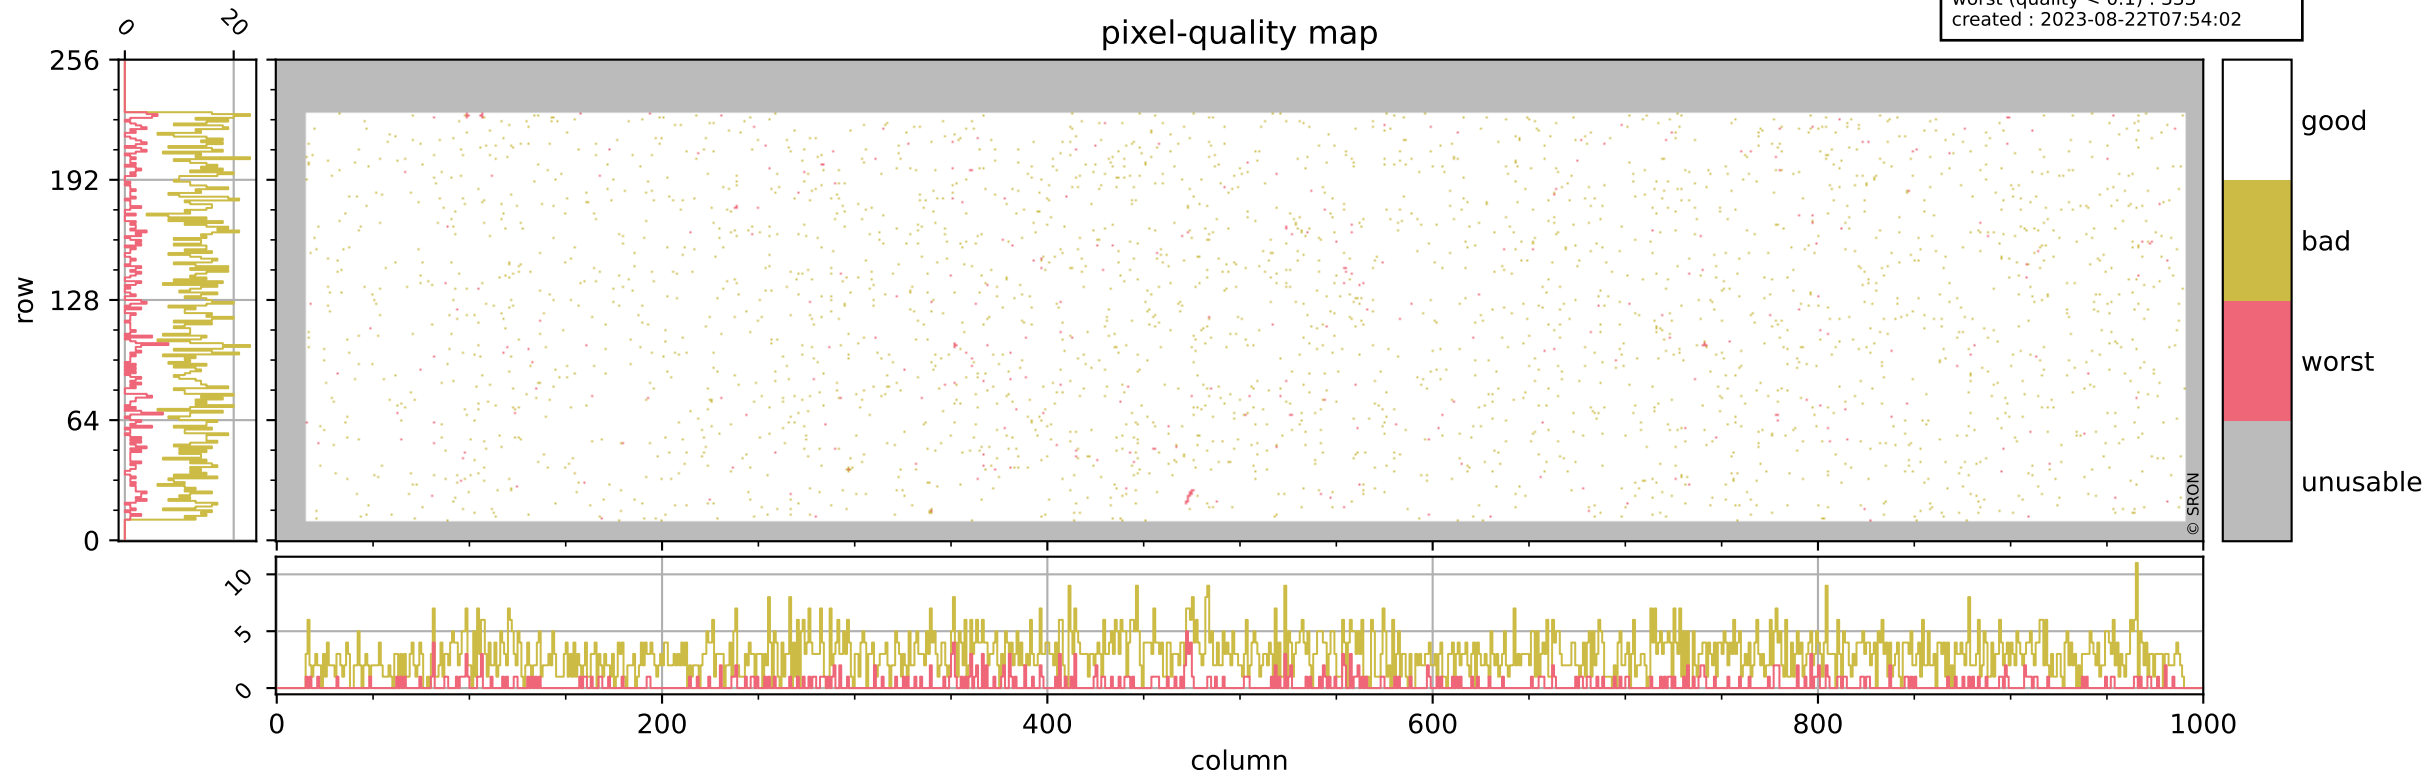

Tropomi SWIR pixel quality (official)

orbits : 19 in [7537, 7582]
coverage : 2019-03-28 / 2019-03-31
bad (quality < 0.8) : 2919
worst (quality < 0.1) : 333
created : 2023-08-22T07:54:02

pixel-quality map

Tropomi SWIR pixel quality (official)

orbits : 19 in [7537, 7582]
coverage : 2019-03-28 / 2019-03-31
bad (quality < 0.8) : 293
worst (quality < 0.1) : 114
created : 2023-08-22T07:54:02

Tropomi SWIR pixel quality (official)

orbits : 19 in [7537, 7582]
coverage : 2019-03-28 / 2019-03-31
bad (quality < 0.8) : 2658
worst (quality < 0.1) : 254
created : 2023-08-22T07:54:02

pixel-quality map (noise average)

Tropomi SWIR pixel quality (official)

orbits : 19 in [7537, 7582]
coverage : 2019-03-28 / 2019-03-31
created : 2023-08-22T07:54:03

Histograms of pixel-quality

Tropomi SWIR pixel quality (official) ground-tracks of Sentinel-5P

orbits : 19 in [7537, 7582]
coverage : 2019-03-28 / 2019-03-31
created : 2023-08-22T07:54:03