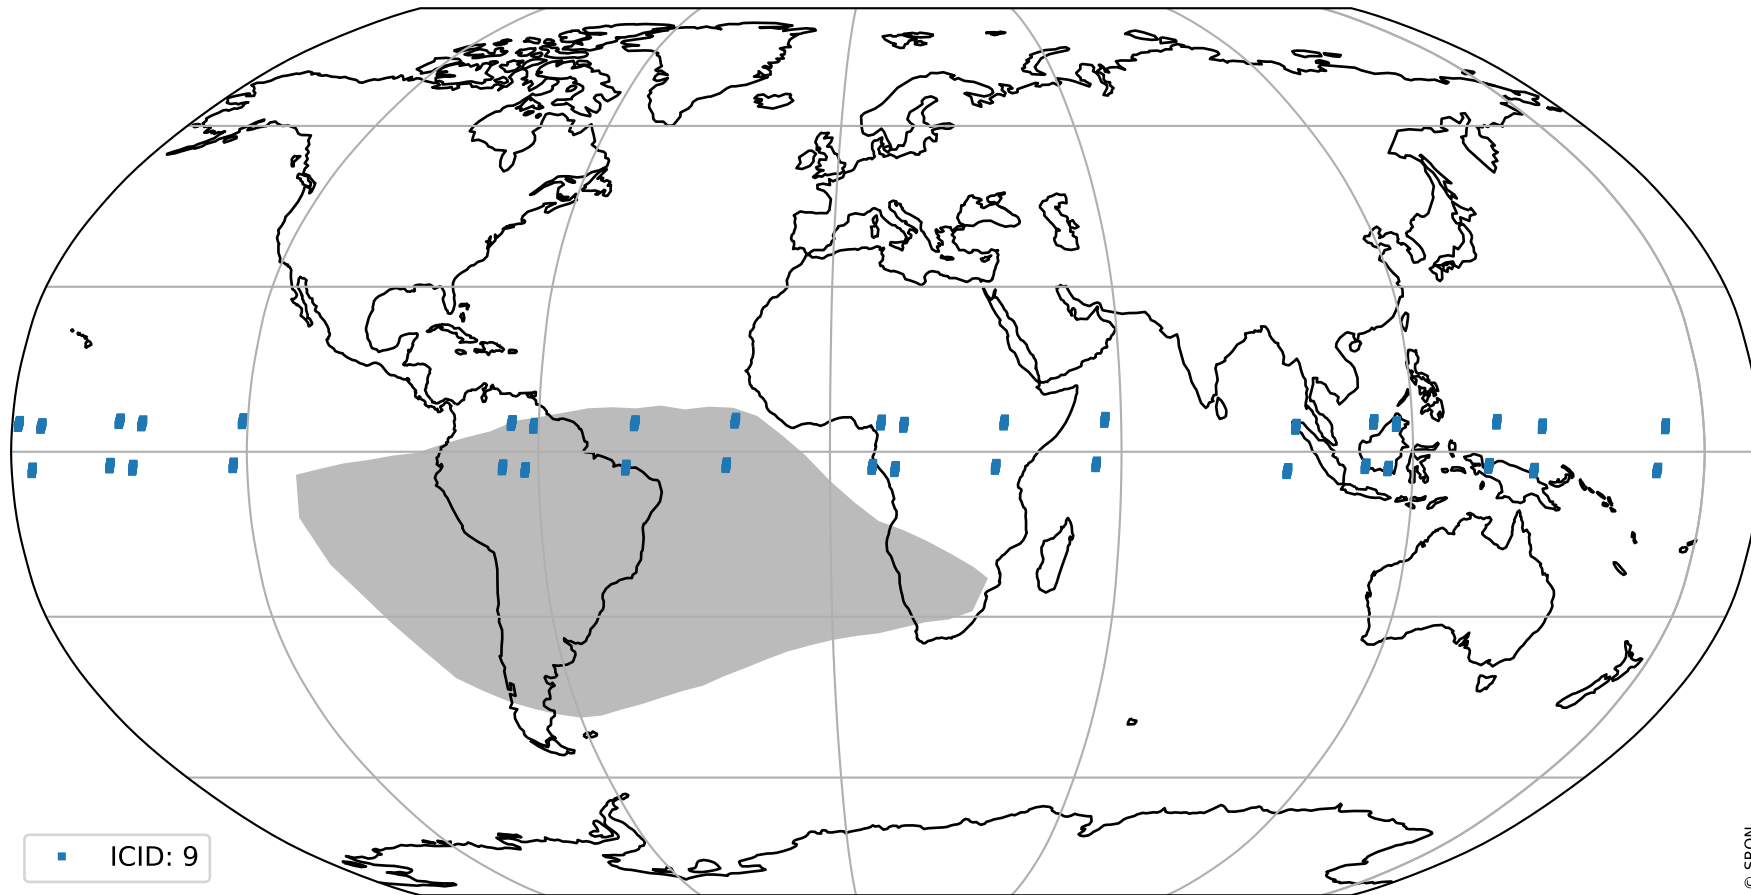

orbits : 19 in [7537, 7582]
coverage : 2019-03-28 / 2019-03-31
bad (quality < 0.8) : 2658
worst (quality < 0.1) : 254
created : 2023-08-22T07:54:02

pixel-quality map (noise average)

Tropomi SWIR pixel quality (official)

orbits : 19 in [7537, 7582]
coverage : 2019-03-28 / 2019-03-31
to good : 358
good to bad : 902
to worst : 127
created : 2023-08-22T07:54:02

total quality compared with SWIR pixel-quality CKD

Tropomi SWIR pixel quality (official)

orbits : 19 in [7537, 7582]
coverage : 2019-03-28 / 2019-03-31
created : 2023-08-22T07:54:03

Histograms of pixel-quality

Tropomi SWIR pixel quality (official) ground-tracks of Sentinel-5P

orbits : 19 in [7537, 7582]
coverage : 2019-03-28 / 2019-03-31
created : 2023-08-22T07:54:03

Tropomi SWIR pixel quality (official)

orbits : [2827, 7582]
coverage : 2018-04-30 / 2019-03-31
created : 2023-08-22T07:54:03

trend of pixel quality & temperatures