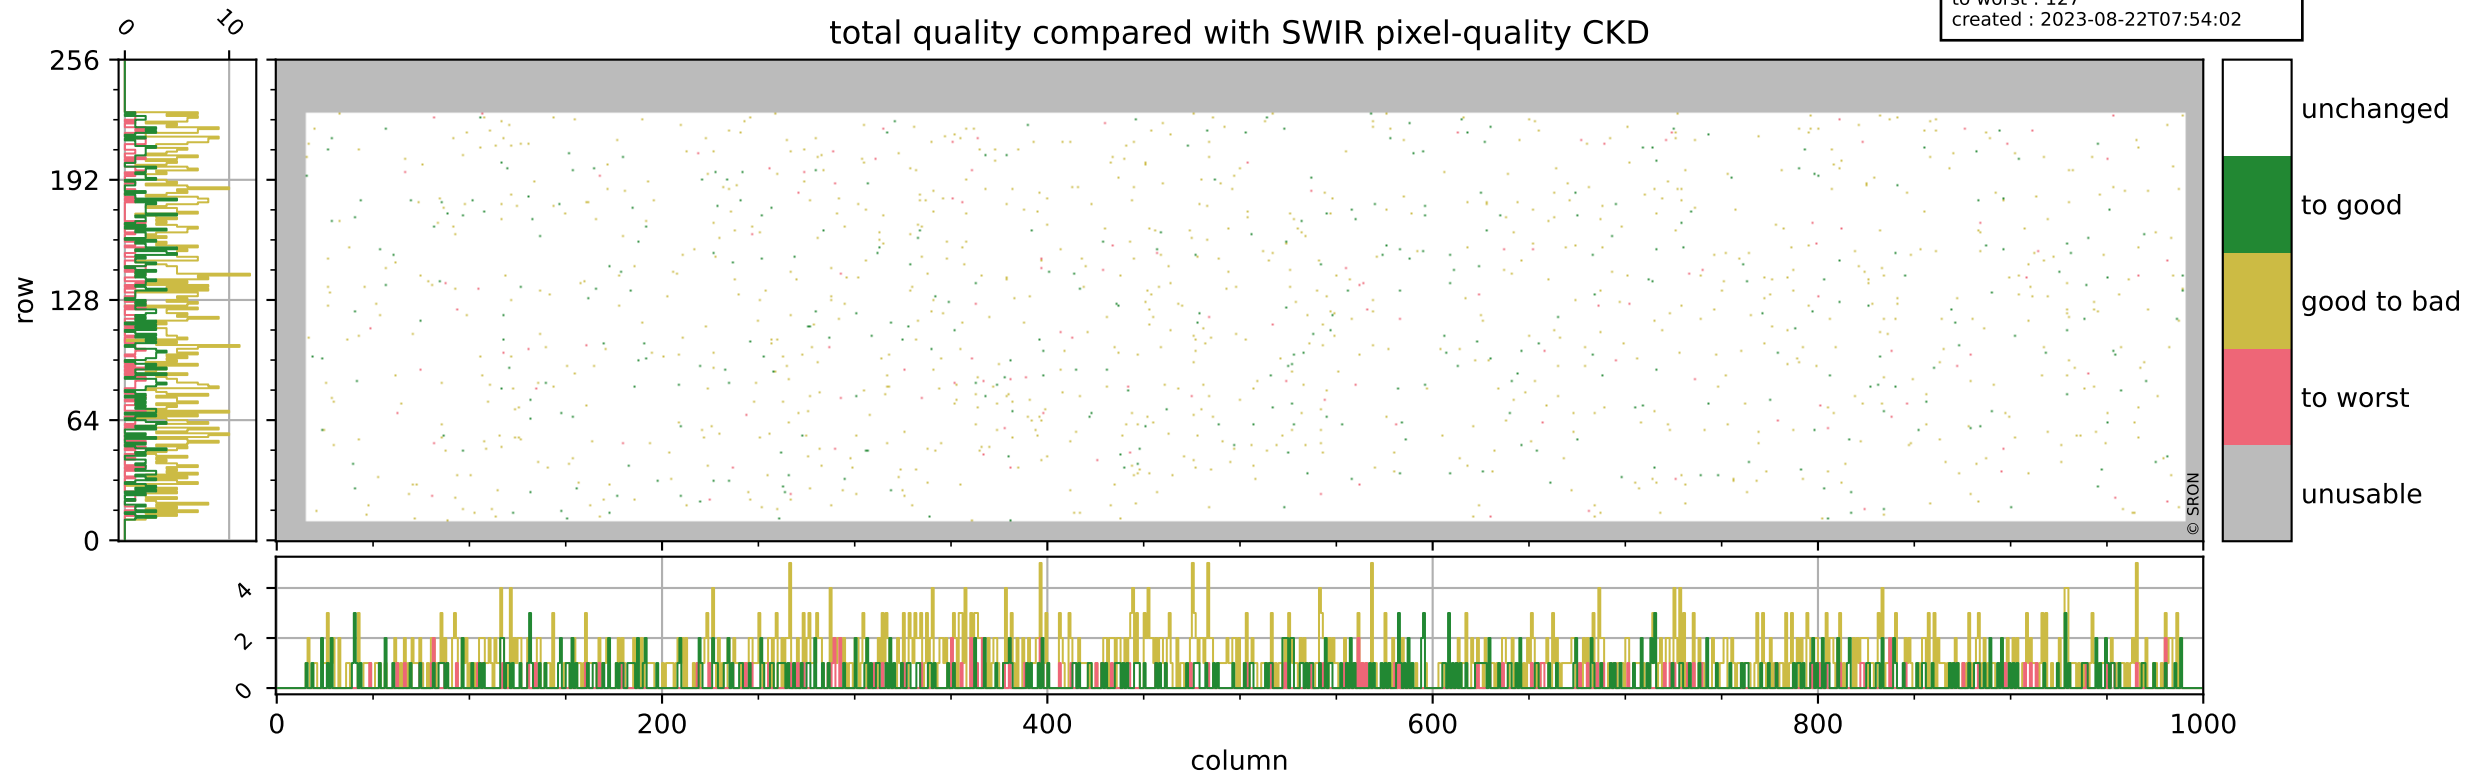

Tropomi SWIR pixel quality (official)

orbits : 19 in [7537, 7582]
coverage : 2019-03-28 / 2019-03-31
bad (quality < 0.8) : 293
worst (quality < 0.1) : 114
created : 2023-08-22T07:54:02

Tropomi SWIR pixel quality (official)

orbits : 19 in [7537, 7582]
coverage : 2019-03-28 / 2019-03-31
bad (quality < 0.8) : 2658
worst (quality < 0.1) : 254
created : 2023-08-22T07:54:02

pixel-quality map (noise average)

Tropomi SWIR pixel quality (official)

orbits : 19 in [7537, 7582]
coverage : 2019-03-28 / 2019-03-31
to good : 358
good to bad : 902
to worst : 127
created : 2023-08-22T07:54:02

total quality compared with SWIR pixel-quality CKD

Tropomi SWIR pixel quality (official)

orbits : 19 in [7537, 7582]
coverage : 2019-03-28 / 2019-03-31
created : 2023-08-22T07:54:03

Histograms of pixel-quality

Tropomi SWIR pixel quality (official) ground-tracks of Sentinel-5P

orbits : 19 in [7537, 7582]
coverage : 2019-03-28 / 2019-03-31
created : 2023-08-22T07:54:03