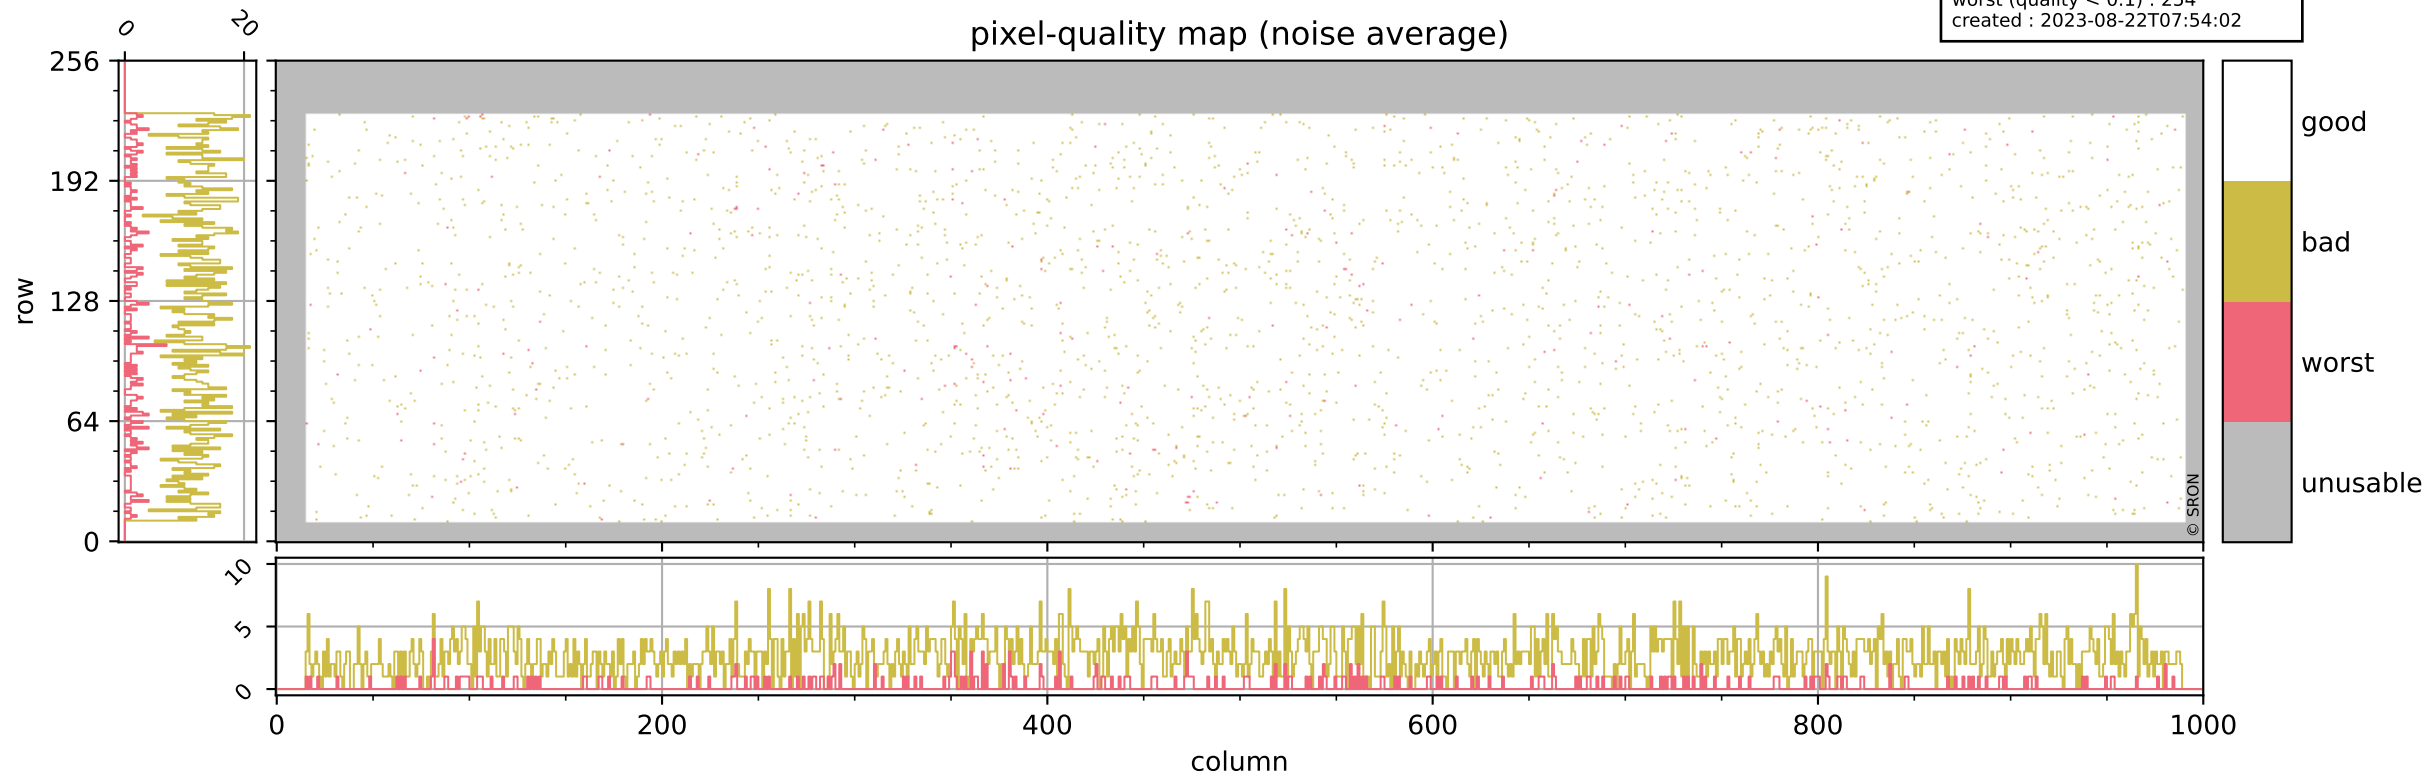

Tropomi SWIR pixel quality (official)

orbits : 19 in [7537, 7582]
coverage : 2019-03-28 / 2019-03-31
bad (quality < 0.8) : 293
worst (quality < 0.1) : 114
created : 2023-08-22T07:54:02

Tropomi SWIR pixel quality (official)

orbits : 19 in [7537, 7582]
coverage : 2019-03-28 / 2019-03-31
bad (quality < 0.8) : 2658
worst (quality < 0.1) : 254
created : 2023-08-22T07:54:02

pixel-quality map (noise average)

Tropomi SWIR pixel quality (official)

orbits : 19 in [7537, 7582]
coverage : 2019-03-28 / 2019-03-31
to good : 358
good to bad : 902
to worst : 127
created : 2023-08-22T07:54:02

total quality compared with SWIR pixel-quality CKD

Tropomi SWIR pixel quality (official)

orbits : 19 in [7537, 7582]
coverage : 2019-03-28 / 2019-03-31
created : 2023-08-22T07:54:03

Histograms of pixel-quality

Tropomi SWIR pixel quality (official) ground-tracks of Sentinel-5P

orbits : 19 in [7537, 7582]
coverage : 2019-03-28 / 2019-03-31
created : 2023-08-22T07:54:03