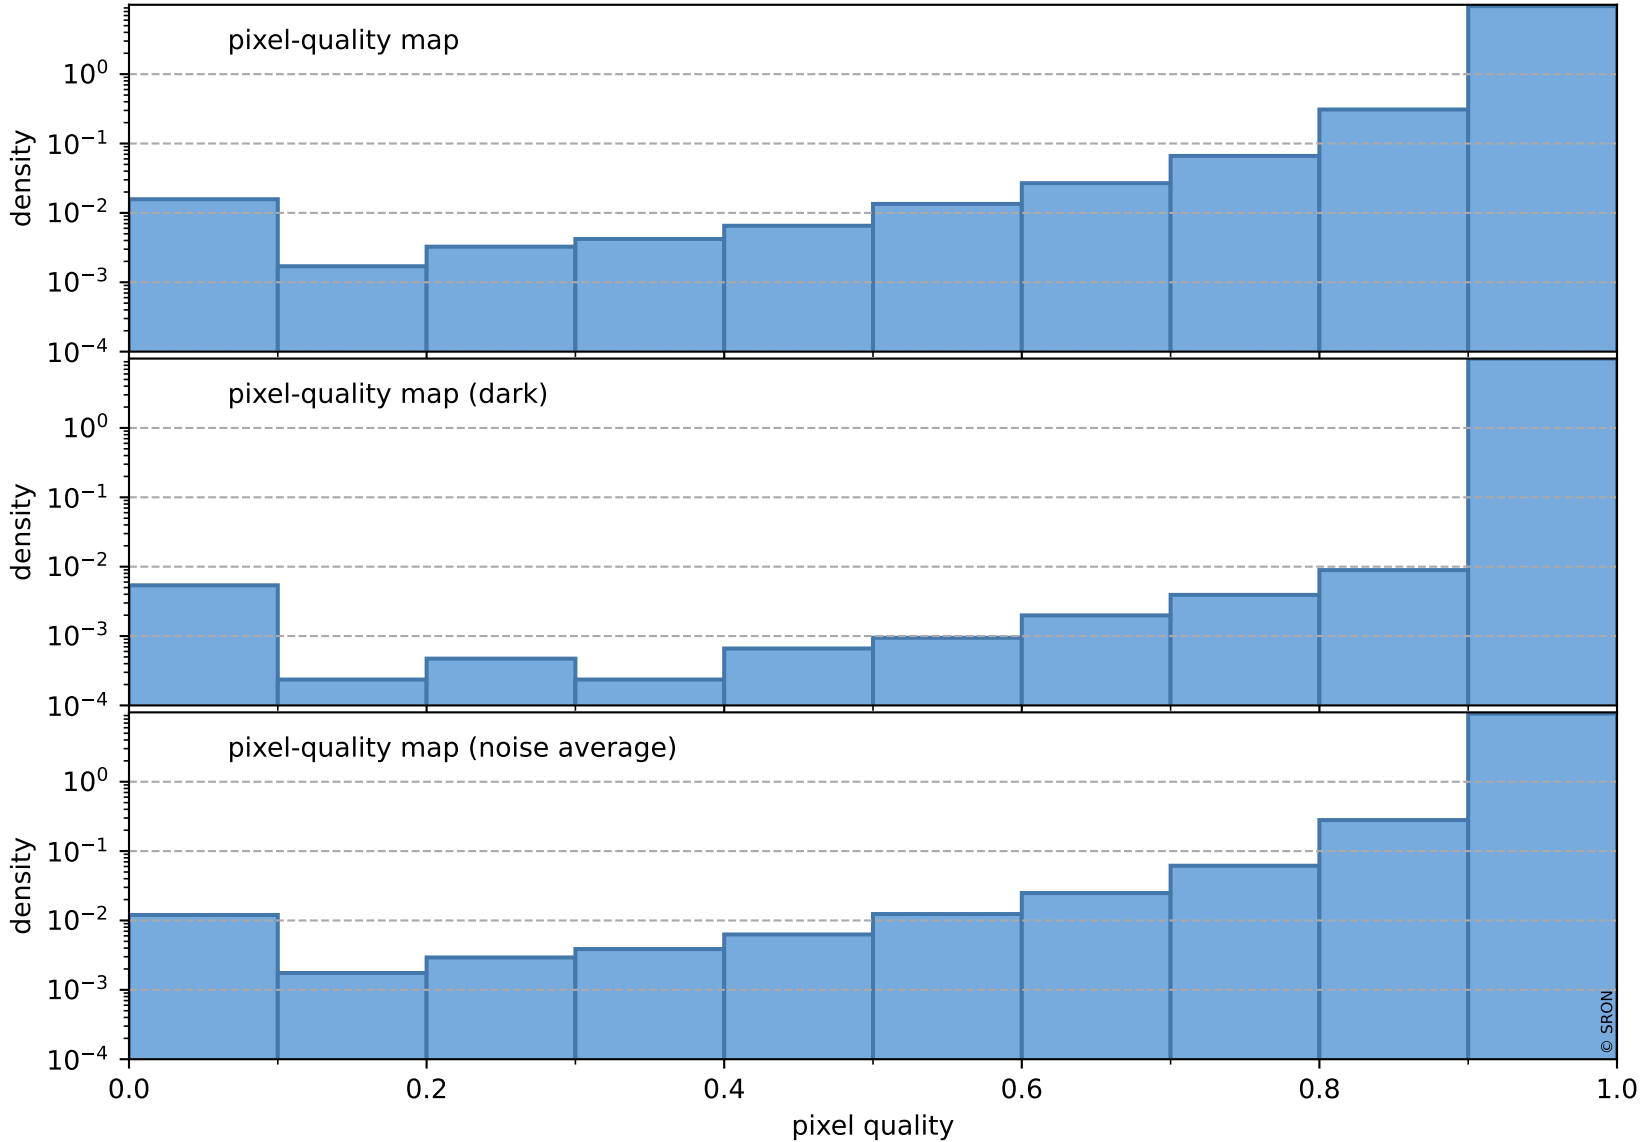

orbits : 19 in [7537, 7582]
coverage : 2019-03-28 / 2019-03-31
to good : 358
good to bad : 902
to worst : 127
created : 2023-08-22T07:54:02

total quality compared with SWIR pixel-quality CKD

Tropomi SWIR pixel quality (official)

orbits : 19 in [7537, 7582]
coverage : 2019-03-28 / 2019-03-31
created : 2023-08-22T07:54:03

Histograms of pixel-quality

Tropomi SWIR pixel quality (official) ground-tracks of Sentinel-5P

orbits : 19 in [7537, 7582]
coverage : 2019-03-28 / 2019-03-31
created : 2023-08-22T07:54:03

Tropomi SWIR pixel quality (official)

orbits : [2827, 7582]
coverage : 2018-04-30 / 2019-03-31
created : 2023-08-22T07:54:03

trend of pixel quality & temperatures