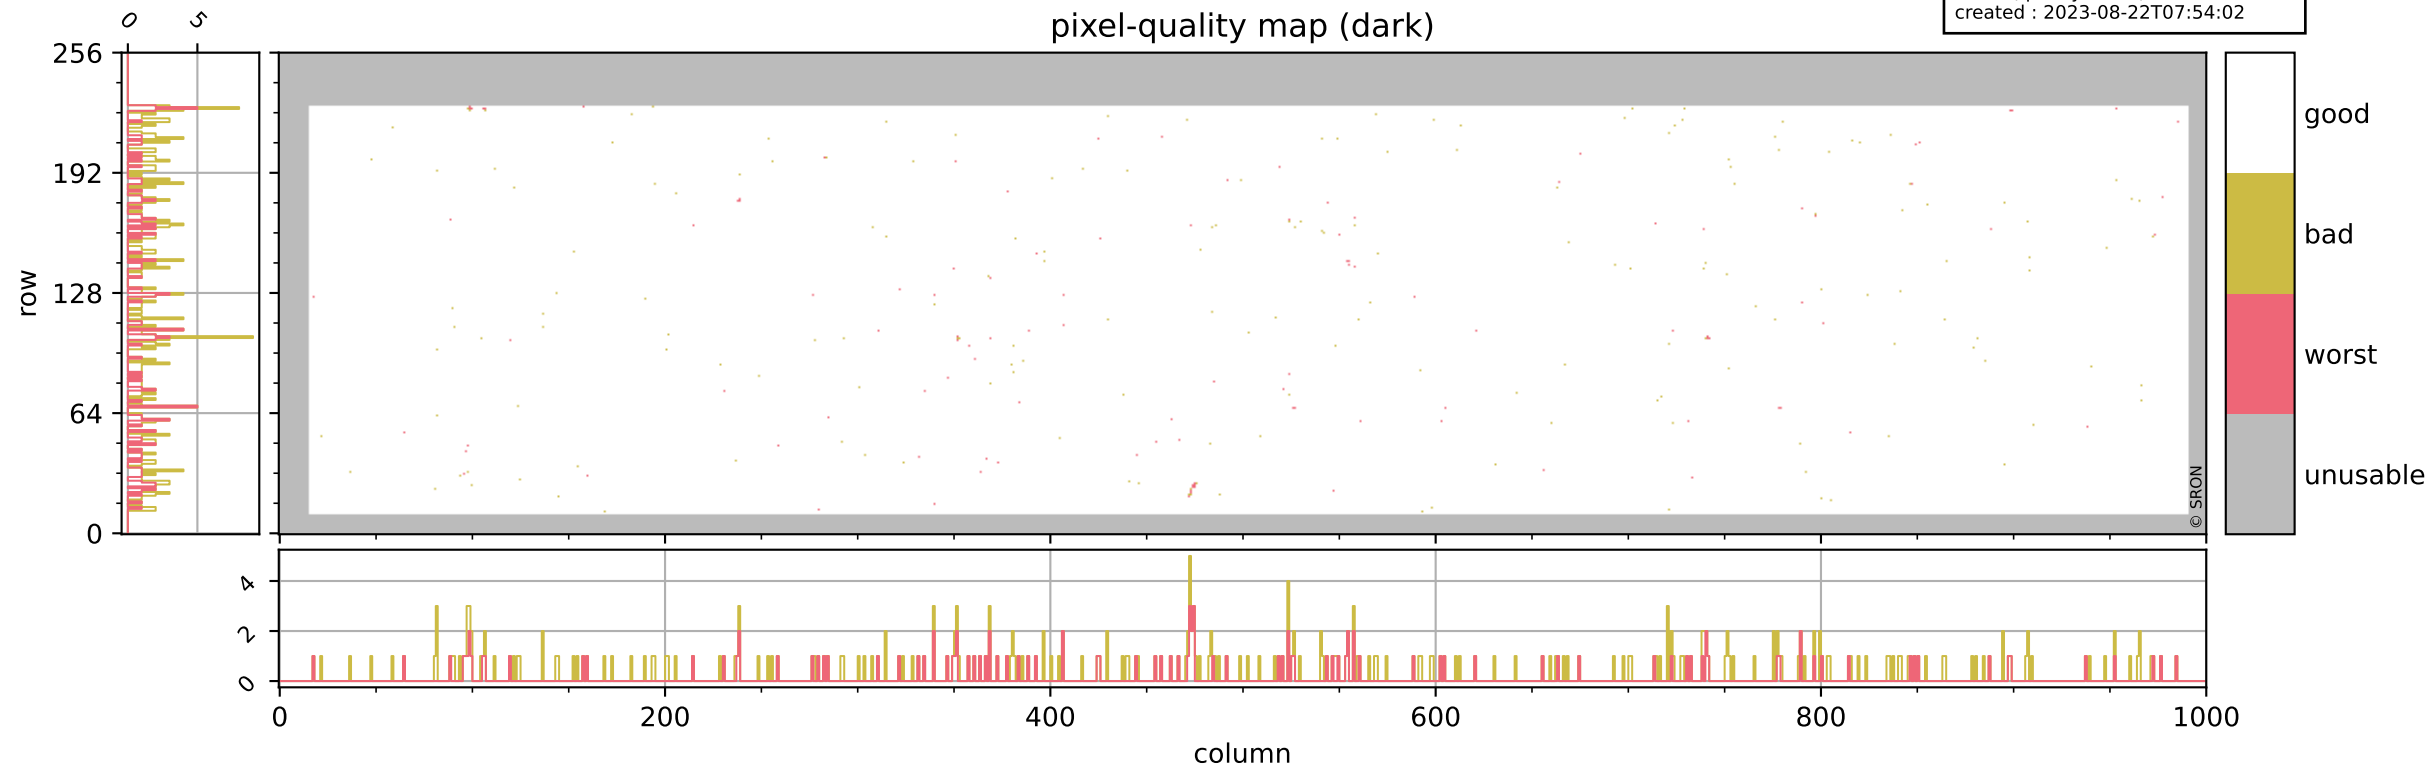

Tropomi SWIR pixel quality (official)

orbits : 19 in [7537, 7582]
coverage : 2019-03-28 / 2019-03-31
bad (quality < 0.8) : 2919
worst (quality < 0.1) : 333
created : 2023-08-22T07:54:02

pixel-quality map

Tropomi SWIR pixel quality (official)

orbits : 19 in [7537, 7582]
coverage : 2019-03-28 / 2019-03-31
bad (quality < 0.8) : 293
worst (quality < 0.1) : 114
created : 2023-08-22T07:54:02

Tropomi SWIR pixel quality (official)

orbits : 19 in [7537, 7582]
coverage : 2019-03-28 / 2019-03-31
bad (quality < 0.8) : 2658
worst (quality < 0.1) : 254
created : 2023-08-22T07:54:02

pixel-quality map (noise average)

Tropomi SWIR pixel quality (official)

orbits : 19 in [7537, 7582]
coverage : 2019-03-28 / 2019-03-31
to good : 358
good to bad : 902
to worst : 127
created : 2023-08-22T07:54:02

total quality compared with SWIR pixel-quality CKD

Tropomi SWIR pixel quality (official)