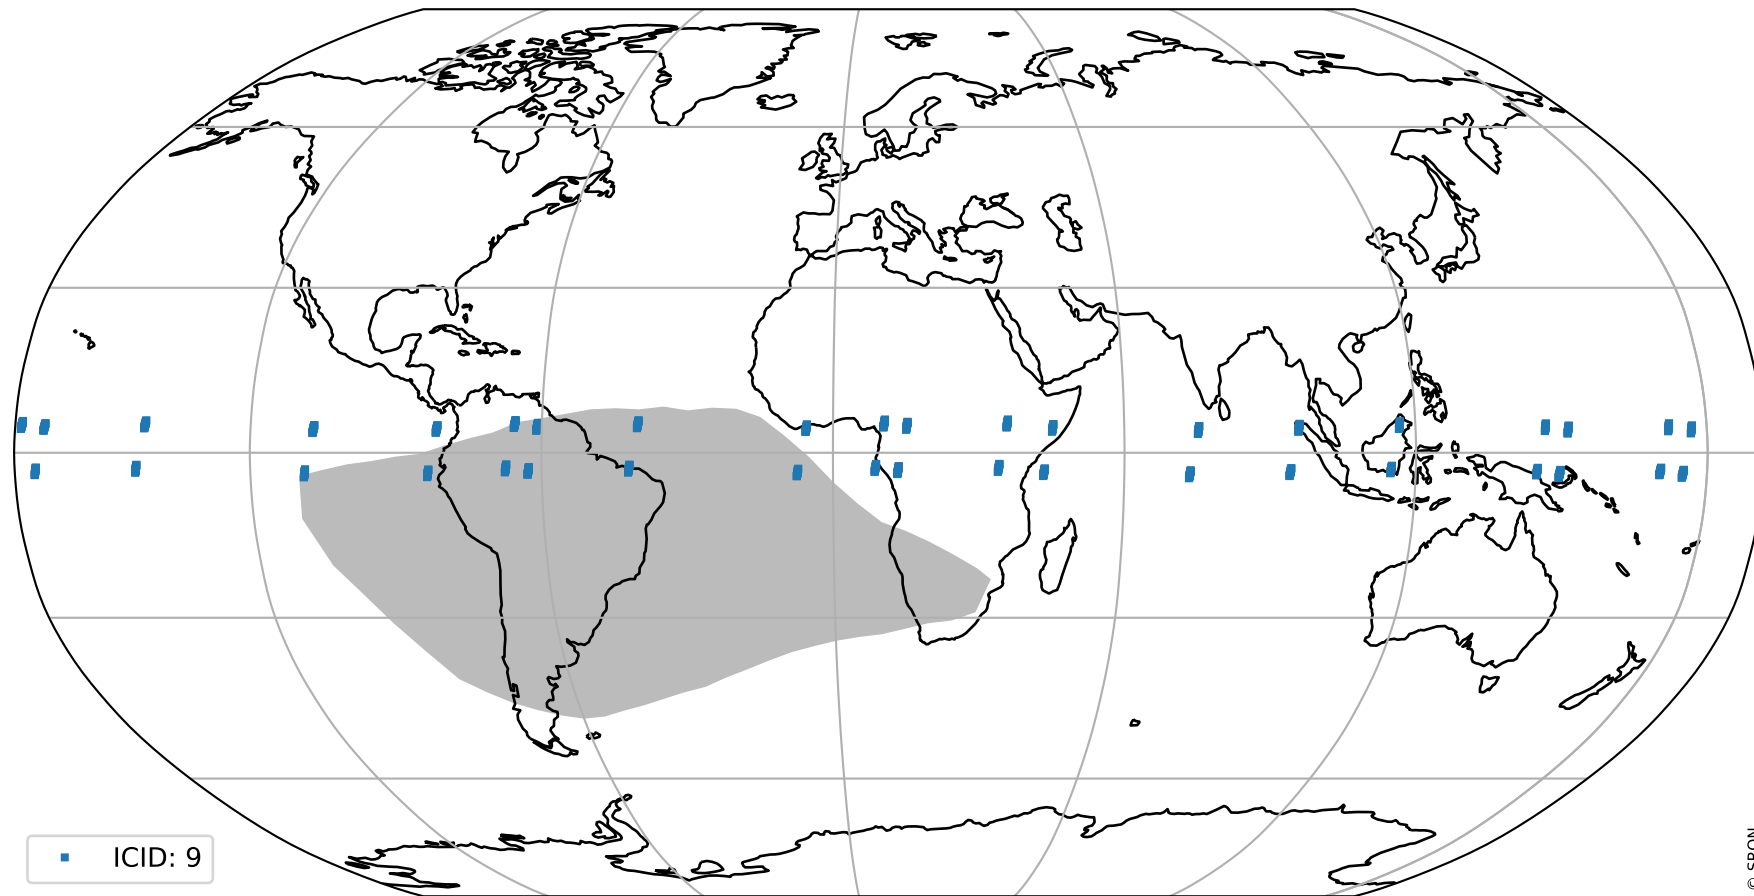

Tropomi SWIR pixel quality (official)

orbits : 20 in [7552, 7597]
coverage : 2019-03-29 / 2019-04-01
to good : 352
good to bad : 961
to worst : 126
created : 2023-08-22T07:54:05

total quality compared with SWIR pixel-quality CKD

Tropomi SWIR pixel quality (official)

orbits : 20 in [7552, 7597]
coverage : 2019-03-29 / 2019-04-01
created : 2023-08-22T07:54:05

Histograms of pixel-quality

Tropomi SWIR pixel quality (official) ground-tracks of Sentinel-5P

orbits : 20 in [7552, 7597]
coverage : 2019-03-29 / 2019-04-01
created : 2023-08-22T07:54:05

Tropomi SWIR pixel quality (official)

orbits : [2827, 7597]
coverage : 2018-04-30 / 2019-04-01
created : 2023-08-22T07:54:05