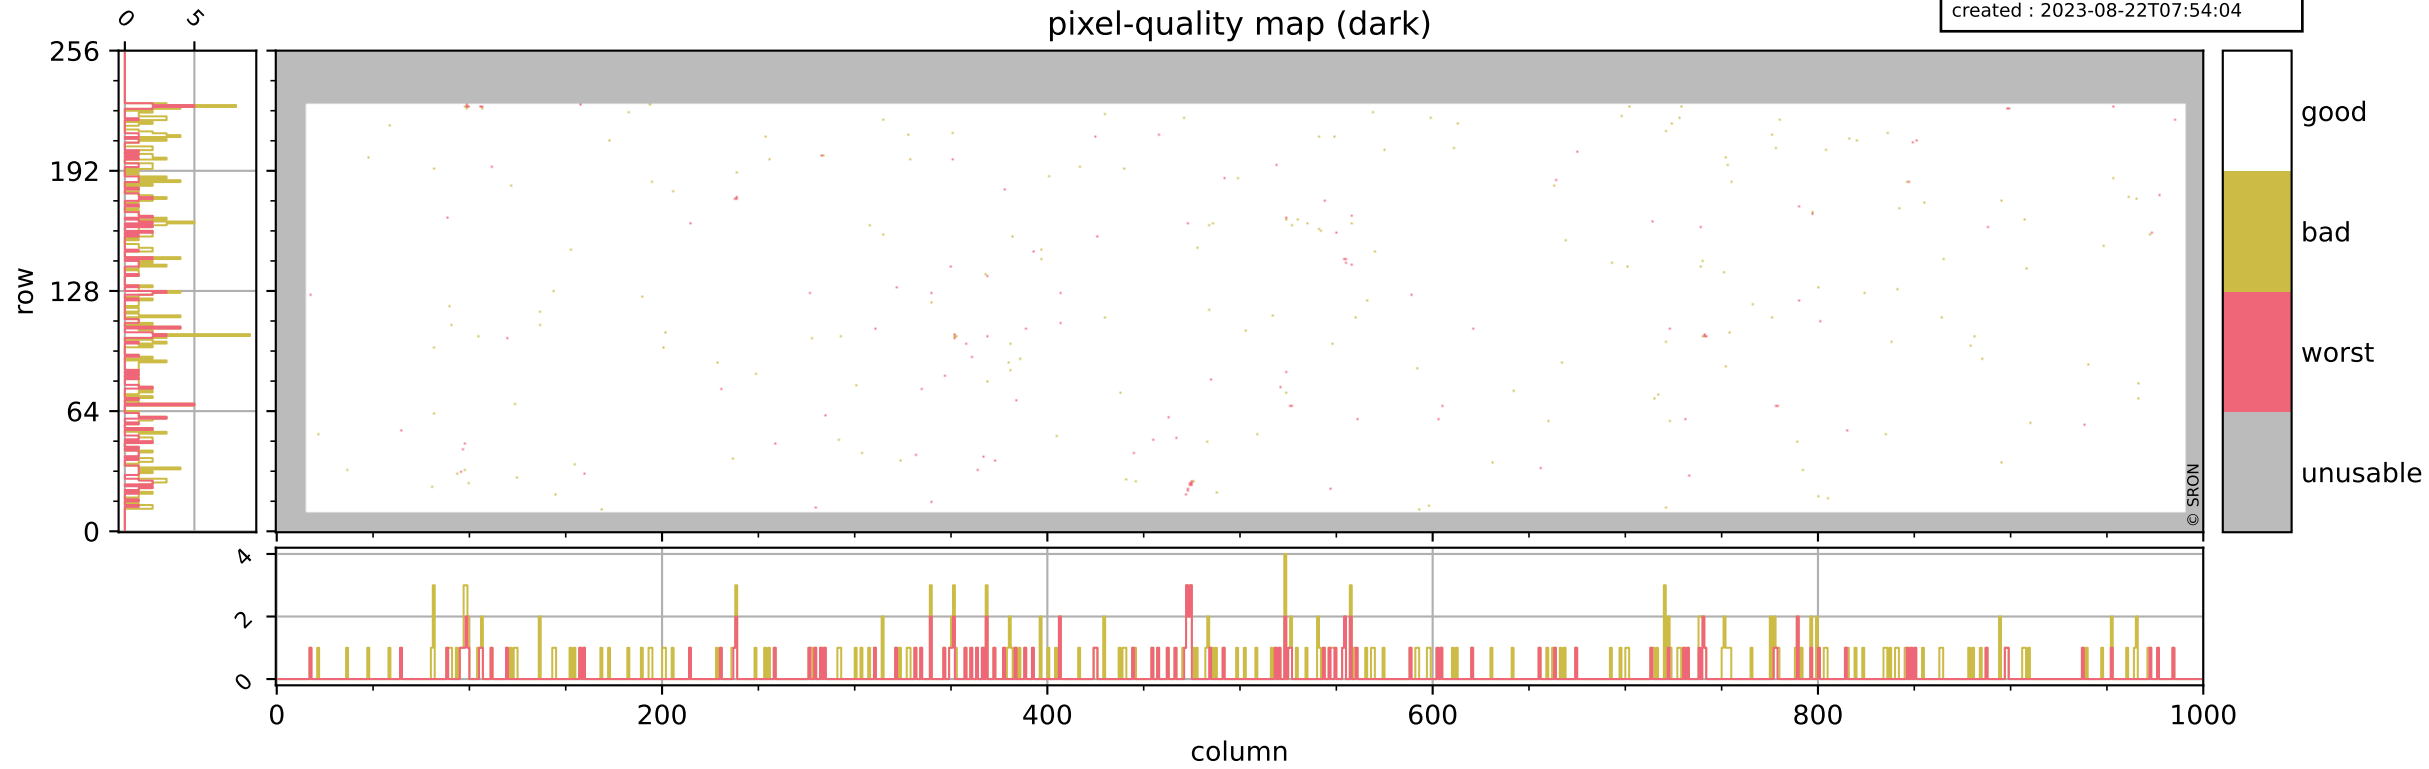

Tropomi SWIR pixel quality (official)

orbits : 20 in [7552, 7597]
coverage : 2019-03-29 / 2019-04-01
bad (quality < 0.8) : 2982
worst (quality < 0.1) : 336
created : 2023-08-22T07:54:04

pixel-quality map

Tropomi SWIR pixel quality (official)

orbits : 20 in [7552, 7597]
coverage : 2019-03-29 / 2019-04-01
bad (quality < 0.8) : 292
worst (quality < 0.1) : 115
created : 2023-08-22T07:54:04

pixel-quality map (dark)

Tropomi SWIR pixel quality (official)

orbits : 20 in [7552, 7597]
coverage : 2019-03-29 / 2019-04-01
bad (quality < 0.8) : 2732
worst (quality < 0.1) : 255
created : 2023-08-22T07:54:04

pixel-quality map (noise average)

Tropomi SWIR pixel quality (official)

orbits : 20 in [7552, 7597]
coverage : 2019-03-29 / 2019-04-01
created : 2023-08-22T07:54:05

Histograms of pixel-quality

Tropomi SWIR pixel quality (official) ground-tracks of Sentinel-5P