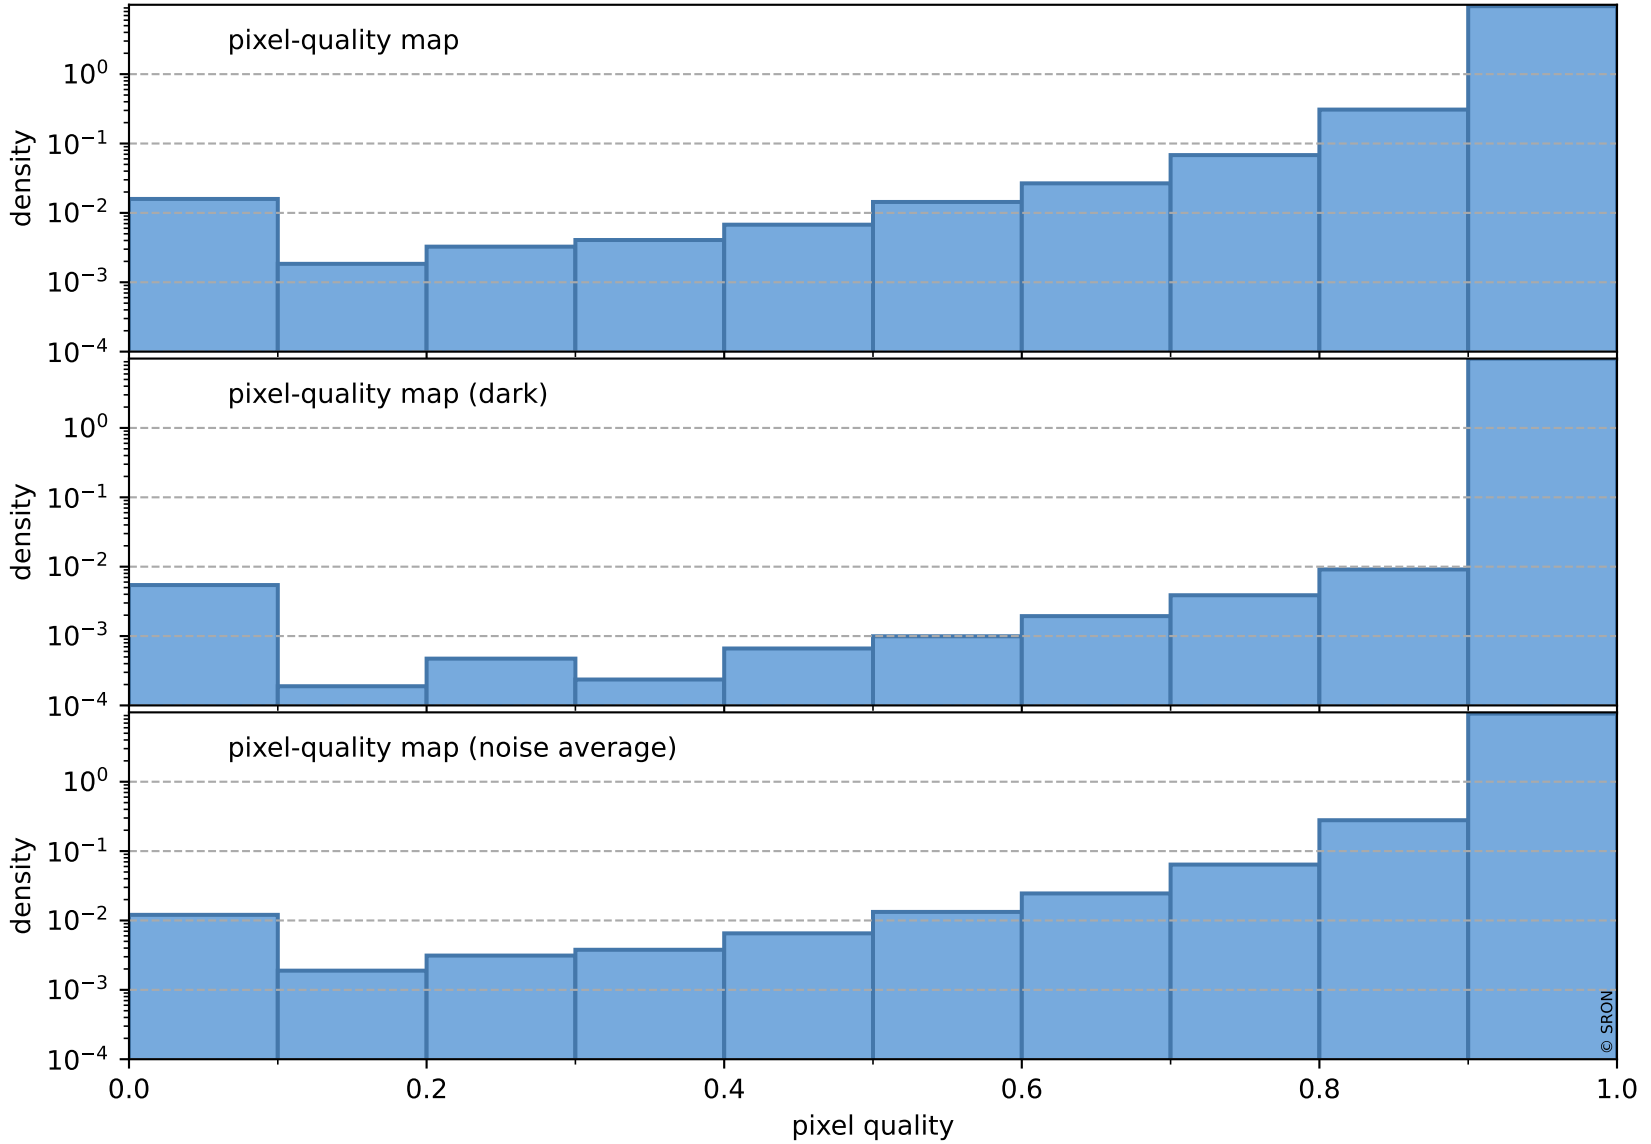

Tropomi SWIR pixel quality (official)

orbits : 20 in [7552, 7597]
coverage : 2019-03-29 / 2019-04-01
bad (quality < 0.8) : 2732
worst (quality < 0.1) : 255
created : 2023-08-22T07:54:04

pixel-quality map (noise average)

Tropomi SWIR pixel quality (official)

orbits : 20 in [7552, 7597]
coverage : 2019-03-29 / 2019-04-01
to good : 352
good to bad : 961
to worst : 126
created : 2023-08-22T07:54:05

total quality compared with SWIR pixel-quality CKD

Tropomi SWIR pixel quality (official)

orbits : 20 in [7552, 7597]
coverage : 2019-03-29 / 2019-04-01
created : 2023-08-22T07:54:05

Histograms of pixel-quality

Tropomi SWIR pixel quality (official) ground-tracks of Sentinel-5P

orbits : 20 in [7552, 7597]
coverage : 2019-03-29 / 2019-04-01
created : 2023-08-22T07:54:05

Tropomi SWIR pixel quality (official)

orbits : [2827, 7597]
coverage : 2018-04-30 / 2019-04-01
created : 2023-08-22T07:54:05