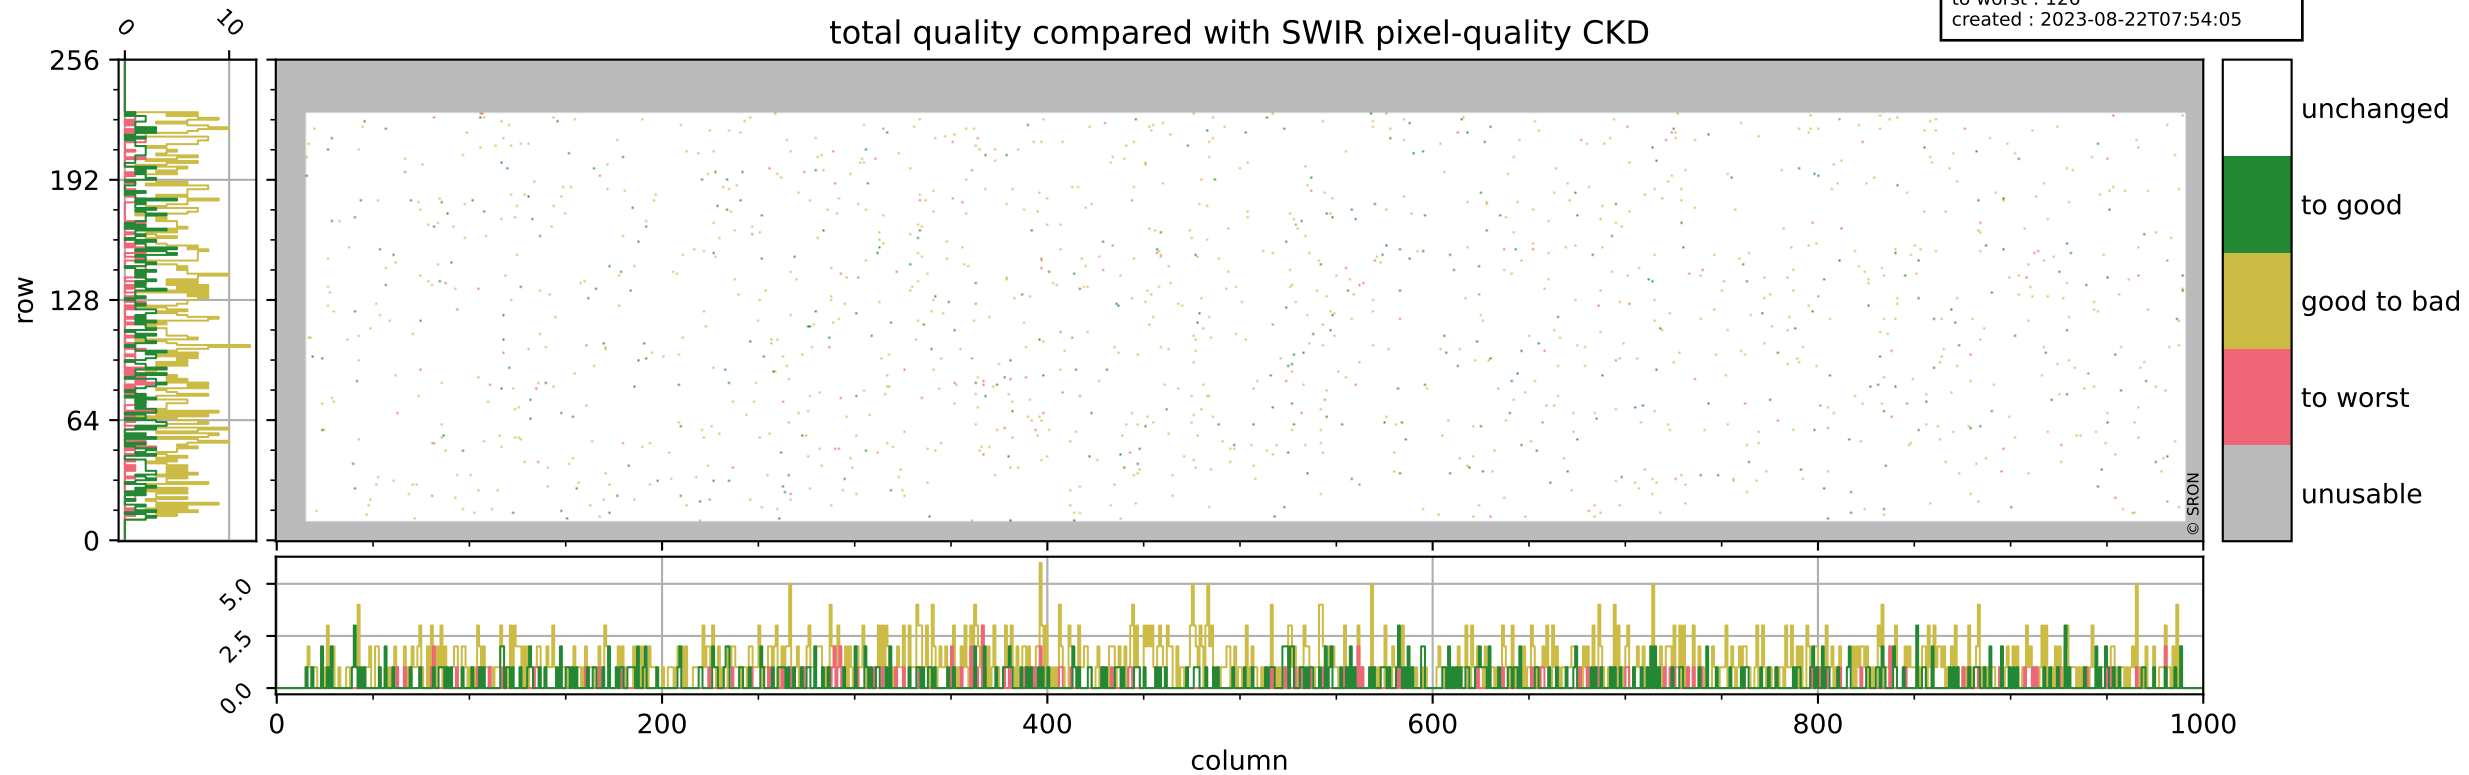

Tropomi SWIR pixel quality (official)

orbits : 20 in [7552, 7597]
coverage : 2019-03-29 / 2019-04-01
bad (quality < 0.8) : 292
worst (quality < 0.1) : 115
created : 2023-08-22T07:54:04

pixel-quality map (dark)

Tropomi SWIR pixel quality (official)

orbits : 20 in [7552, 7597]
coverage : 2019-03-29 / 2019-04-01
bad (quality < 0.8) : 2732
worst (quality < 0.1) : 255
created : 2023-08-22T07:54:04

pixel-quality map (noise average)

Tropomi SWIR pixel quality (official)

orbits : 20 in [7552, 7597]
coverage : 2019-03-29 / 2019-04-01
to good : 352
good to bad : 961
to worst : 126
created : 2023-08-22T07:54:05

total quality compared with SWIR pixel-quality CKD

Tropomi SWIR pixel quality (official)

orbits : 20 in [7552, 7597]
coverage : 2019-03-29 / 2019-04-01
created : 2023-08-22T07:54:05

Histograms of pixel-quality

Tropomi SWIR pixel quality (official) ground-tracks of Sentinel-5P