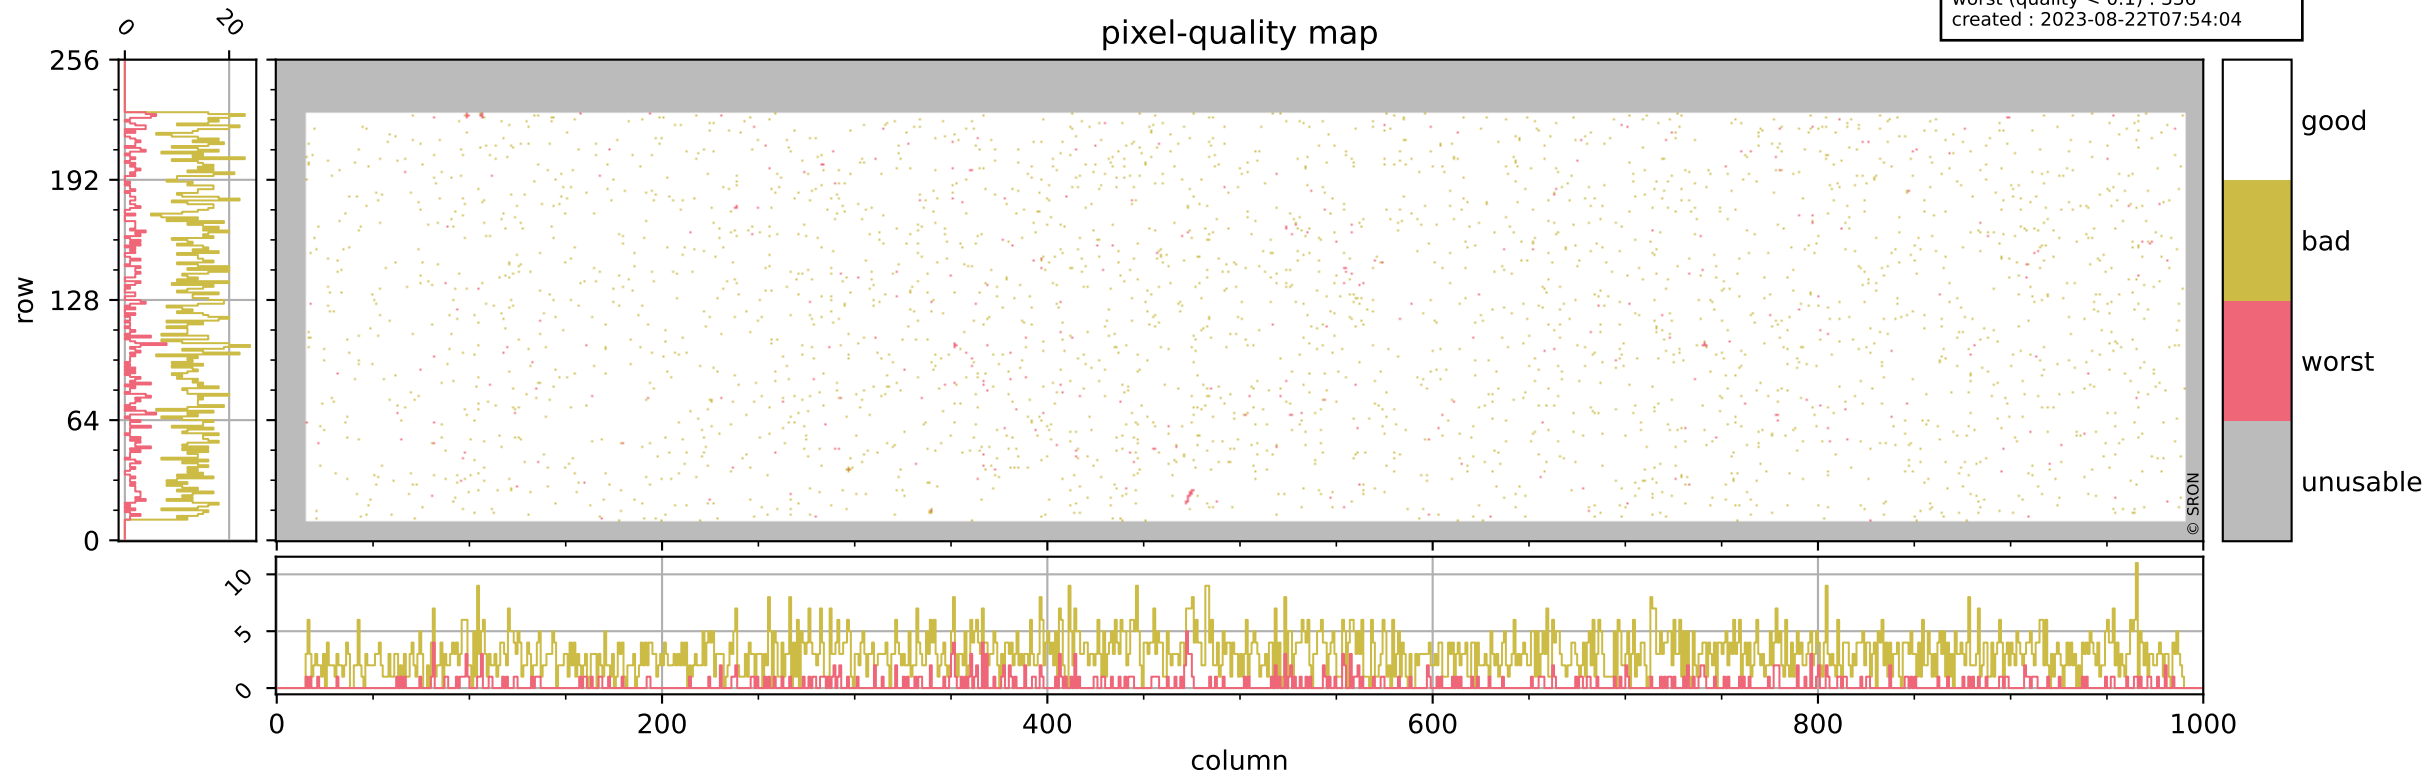

Tropomi SWIR pixel quality (official)

orbits : 20 in [7552, 7597]
coverage : 2019-03-29 / 2019-04-01
bad (quality < 0.8) : 2982
worst (quality < 0.1) : 336
created : 2023-08-22T07:54:04

pixel-quality map

Tropomi SWIR pixel quality (official)

orbits : 20 in [7552, 7597]
coverage : 2019-03-29 / 2019-04-01
bad (quality < 0.8) : 292
worst (quality < 0.1) : 115
created : 2023-08-22T07:54:04

pixel-quality map (dark)

Tropomi SWIR pixel quality (official)

orbits : 20 in [7552, 7597]
coverage : 2019-03-29 / 2019-04-01
bad (quality < 0.8) : 2732
worst (quality < 0.1) : 255
created : 2023-08-22T07:54:04

pixel-quality map (noise average)

Tropomi SWIR pixel quality (official)

orbits : 20 in [7552, 7597]
coverage : 2019-03-29 / 2019-04-01
created : 2023-08-22T07:54:05

Histograms of pixel-quality

Tropomi SWIR pixel quality (official) ground-tracks of Sentinel-5P