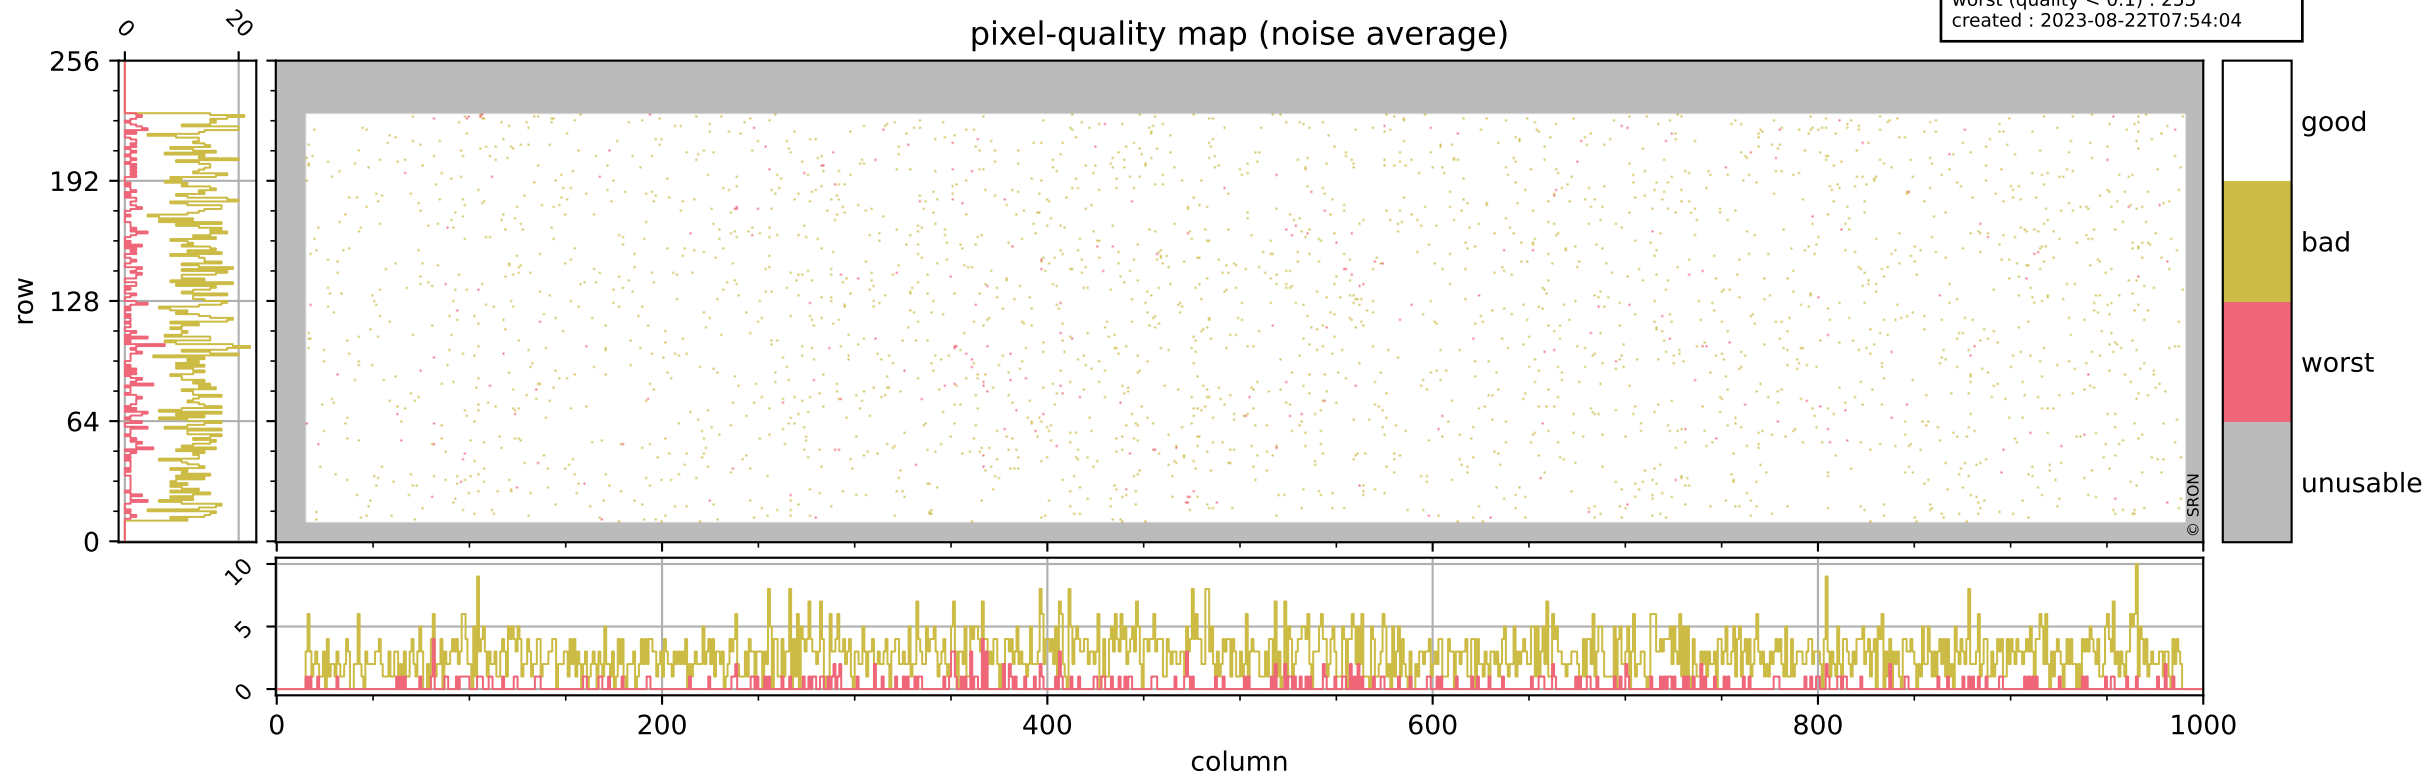

Tropomi SWIR pixel quality (official)

orbits : 20 in [7552, 7597]
coverage : 2019-03-29 / 2019-04-01
bad (quality < 0.8) : 292
worst (quality < 0.1) : 115
created : 2023-08-22T07:54:04

pixel-quality map (dark)

Tropomi SWIR pixel quality (official)

orbits : 20 in [7552, 7597]
coverage : 2019-03-29 / 2019-04-01
bad (quality < 0.8) : 2732
worst (quality < 0.1) : 255
created : 2023-08-22T07:54:04

pixel-quality map (noise average)

Tropomi SWIR pixel quality (official)

orbits : 20 in [7552, 7597]
coverage : 2019-03-29 / 2019-04-01
to good : 352
good to bad : 961
to worst : 126
created : 2023-08-22T07:54:05

total quality compared with SWIR pixel-quality CKD

Tropomi SWIR pixel quality (official)

orbits : 20 in [7552, 7597]
coverage : 2019-03-29 / 2019-04-01
created : 2023-08-22T07:54:05

Histograms of pixel-quality

Tropomi SWIR pixel quality (official) ground-tracks of Sentinel-5P