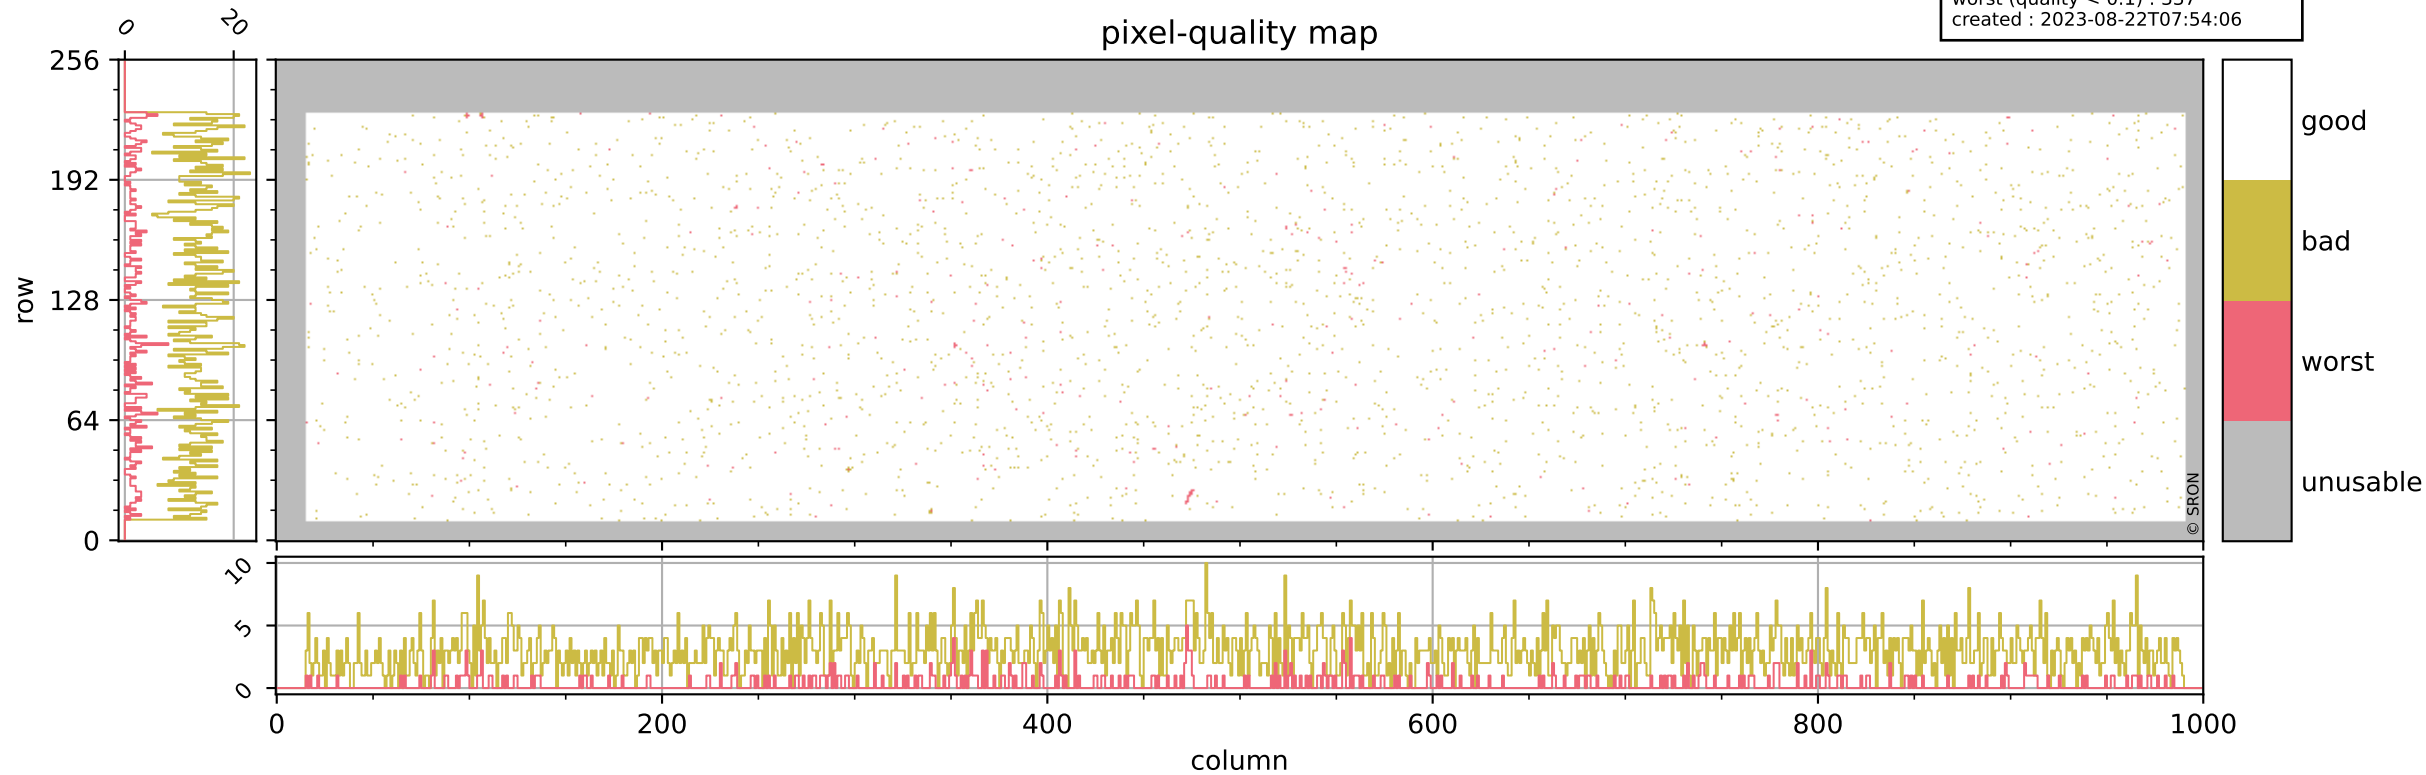

Tropomi SWIR pixel quality (official)

orbits : 18 in [7567, 7612]
coverage : 2019-03-30 / 2019-04-02
bad (quality < 0.8) : 2952
worst (quality < 0.1) : 337
created : 2023-08-22T07:54:06

pixel-quality map

Tropomi SWIR pixel quality (official)

orbits : 18 in [7567, 7612]
coverage : 2019-03-30 / 2019-04-02
bad (quality < 0.8) : 294
worst (quality < 0.1) : 115
created : 2023-08-22T07:54:06

Tropomi SWIR pixel quality (official)

orbits : 18 in [7567, 7612]
coverage : 2019-03-30 / 2019-04-02
bad (quality < 0.8) : 2710
worst (quality < 0.1) : 257
created : 2023-08-22T07:54:06

pixel-quality map (noise average)

Tropomi SWIR pixel quality (official)

orbits : 18 in [7567, 7612]
coverage : 2019-03-30 / 2019-04-02
created : 2023-08-22T07:54:07

Histograms of pixel-quality

Tropomi SWIR pixel quality (official) ground-tracks of Sentinel-5P

orbits : 18 in [7567, 7612]
coverage : 2019-03-30 / 2019-04-02
created : 2023-08-22T07:54:07