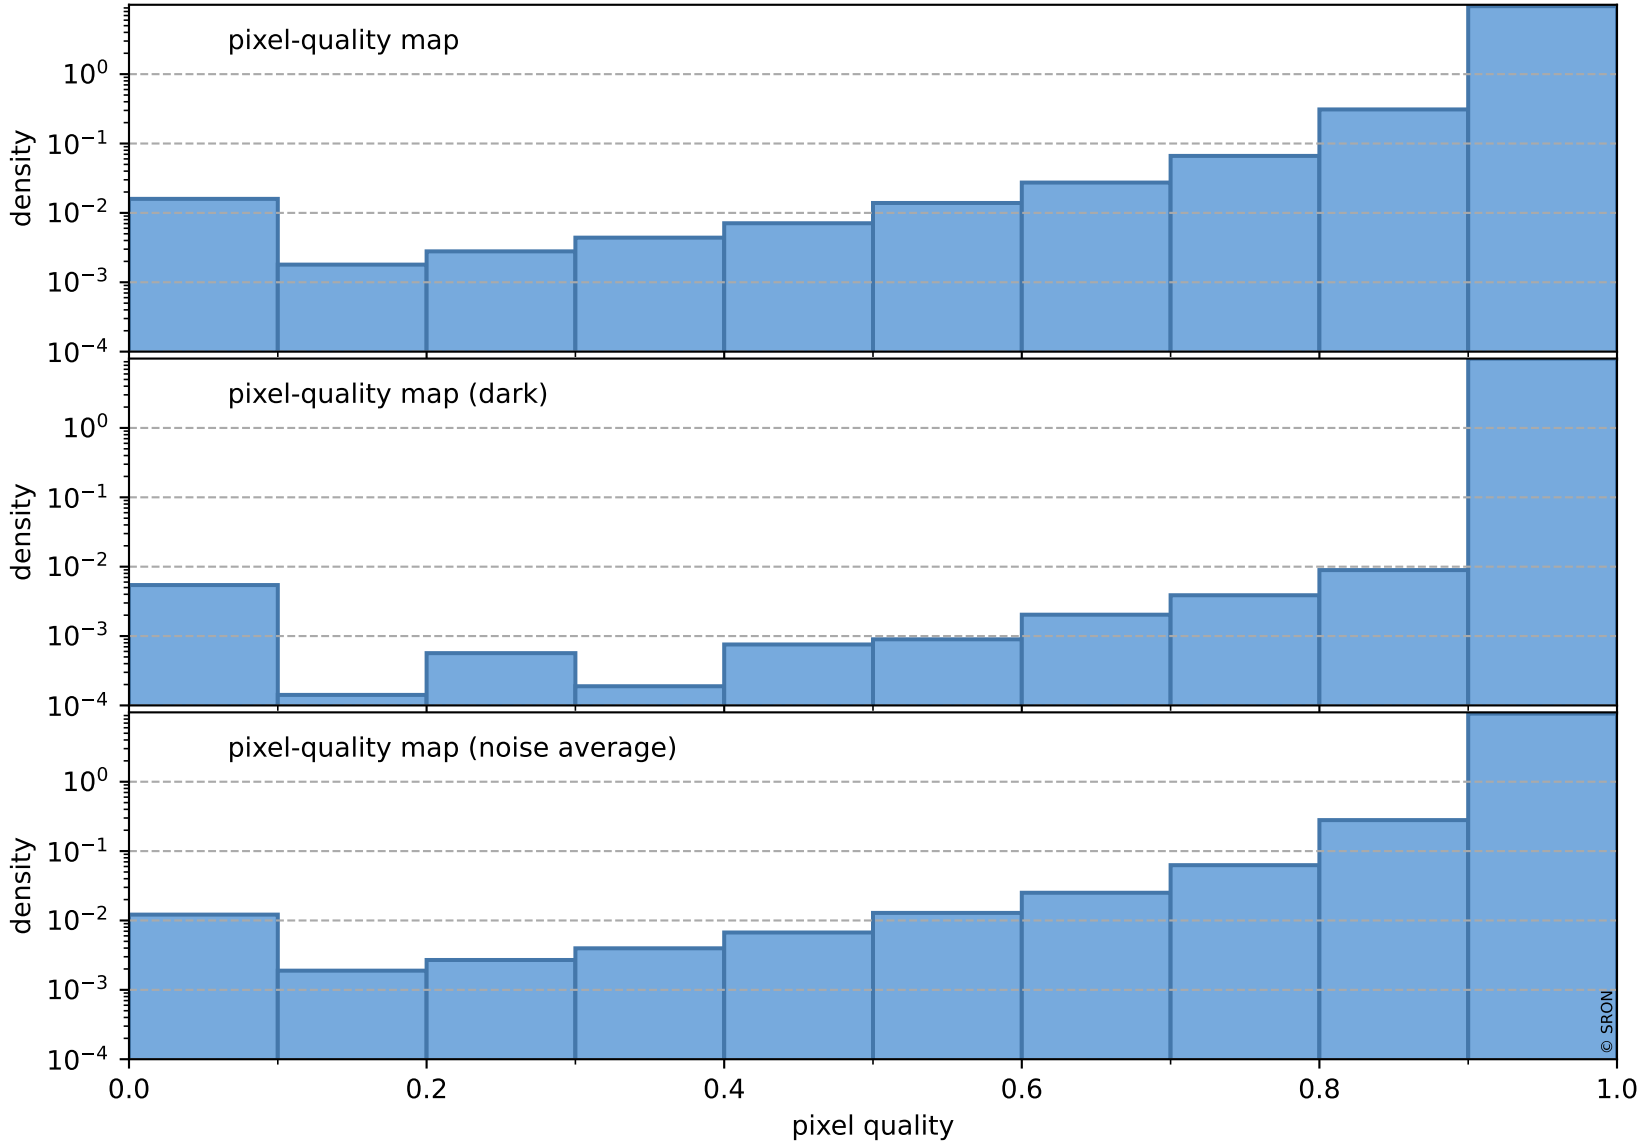

orbits : 18 in [7567, 7612]
coverage : 2019-03-30 / 2019-04-02
to good : 366
good to bad : 941
to worst : 127
created : 2023-08-22T07:54:07

total quality compared with SWIR pixel-quality CKD

Tropomi SWIR pixel quality (official)

orbits : 18 in [7567, 7612]
coverage : 2019-03-30 / 2019-04-02
created : 2023-08-22T07:54:07

Histograms of pixel-quality

Tropomi SWIR pixel quality (official) ground-tracks of Sentinel-5P

orbits : 18 in [7567, 7612]
coverage : 2019-03-30 / 2019-04-02
created : 2023-08-22T07:54:07

Tropomi SWIR pixel quality (official)

orbits : [2827, 7612]
coverage : 2018-04-30 / 2019-04-02
created : 2023-08-22T07:54:08

trend of pixel quality & temperatures