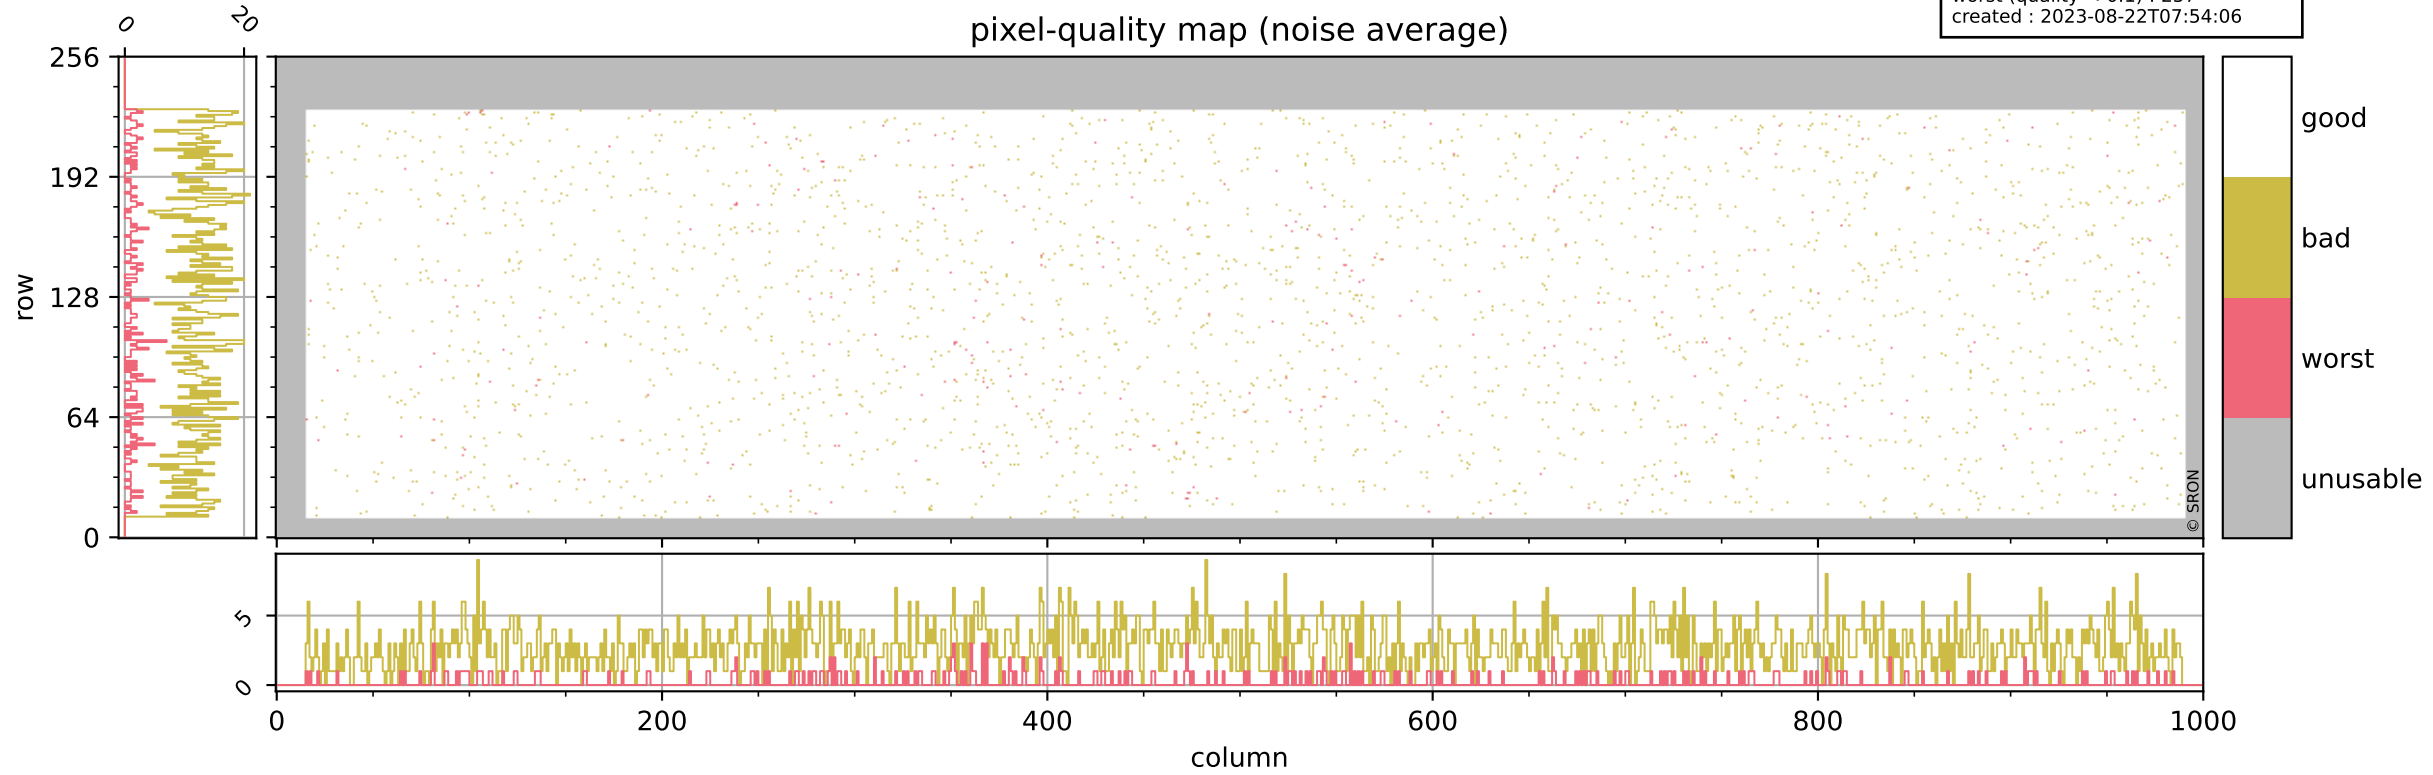

Tropomi SWIR pixel quality (official)

orbits : 18 in [7567, 7612]
coverage : 2019-03-30 / 2019-04-02
bad (quality < 0.8) : 294
worst (quality < 0.1) : 115
created : 2023-08-22T07:54:06

Tropomi SWIR pixel quality (official)

orbits : 18 in [7567, 7612]
coverage : 2019-03-30 / 2019-04-02
bad (quality < 0.8) : 2710
worst (quality < 0.1) : 257
created : 2023-08-22T07:54:06

pixel-quality map (noise average)

Tropomi SWIR pixel quality (official)

orbits : 18 in [7567, 7612]
coverage : 2019-03-30 / 2019-04-02
to good : 366
good to bad : 941
to worst : 127
created : 2023-08-22T07:54:07

total quality compared with SWIR pixel-quality CKD

Tropomi SWIR pixel quality (official)

orbits : 18 in [7567, 7612]
coverage : 2019-03-30 / 2019-04-02
created : 2023-08-22T07:54:07

Histograms of pixel-quality

Tropomi SWIR pixel quality (official) ground-tracks of Sentinel-5P

orbits : 18 in [7567, 7612]
coverage : 2019-03-30 / 2019-04-02
created : 2023-08-22T07:54:07