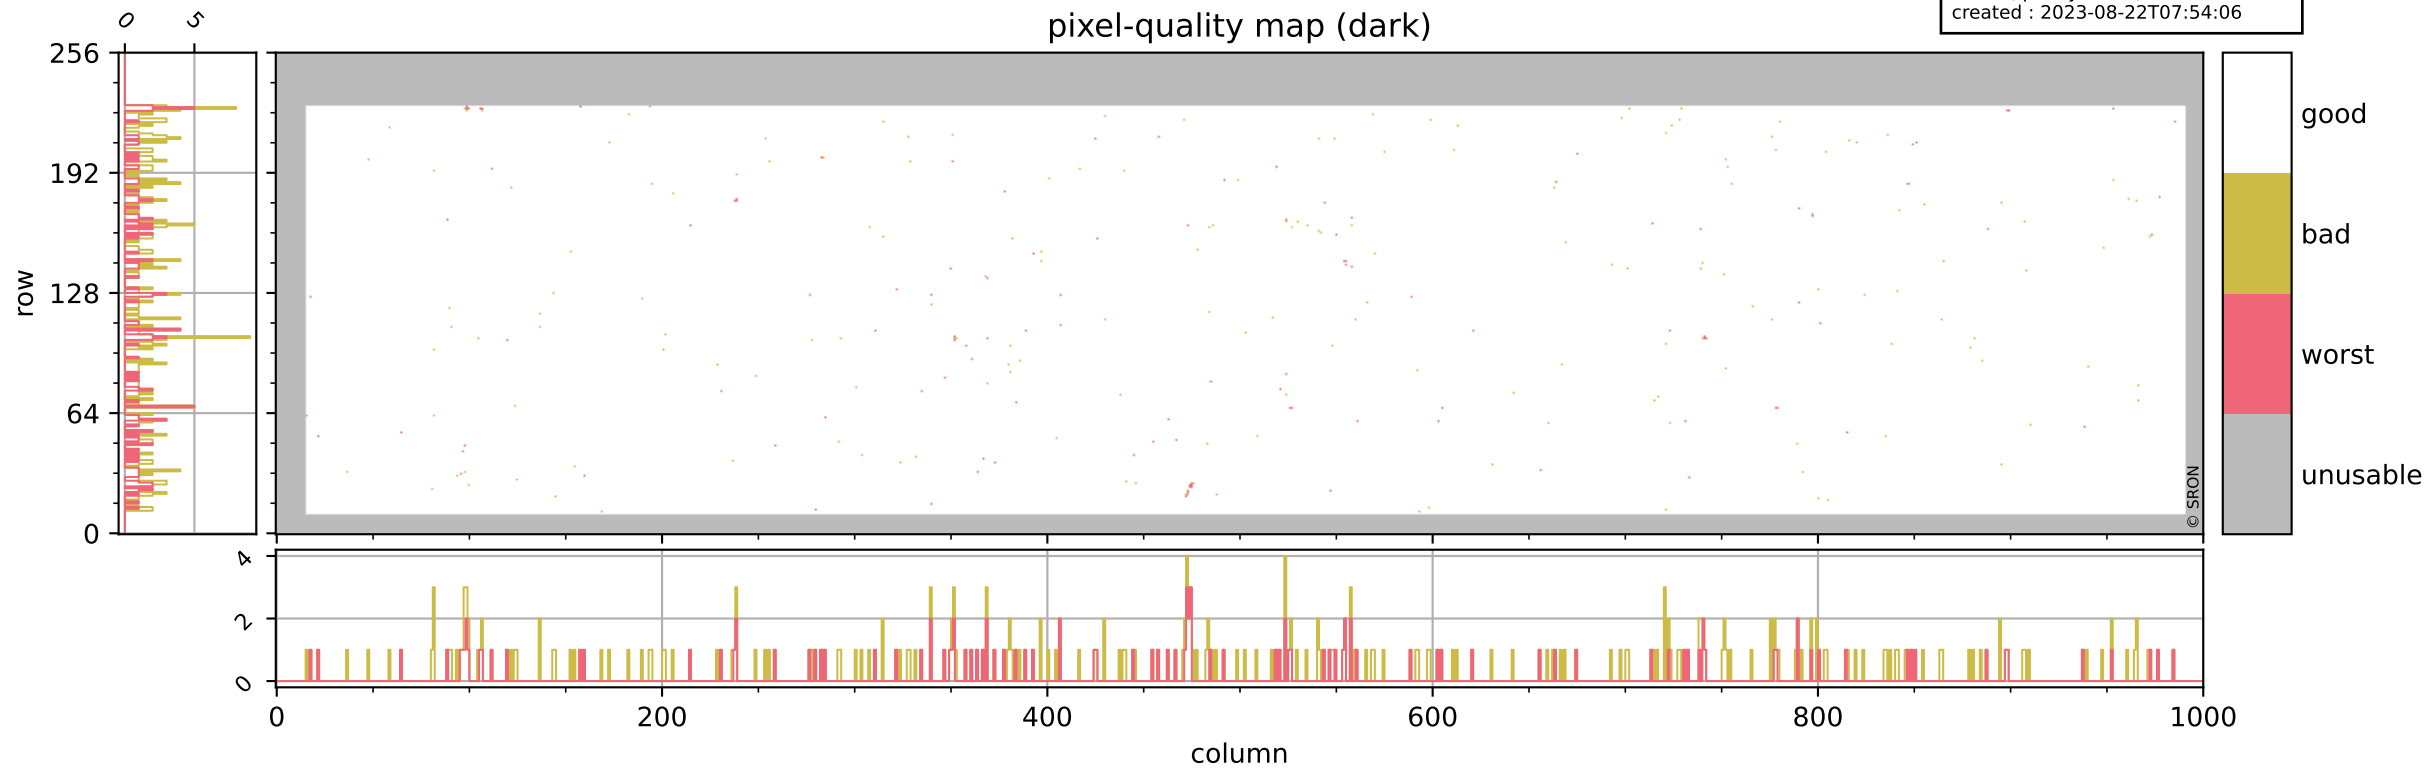

Tropomi SWIR pixel quality (official)

orbits : 18 in [7567, 7612]
coverage : 2019-03-30 / 2019-04-02
bad (quality < 0.8) : 2952
worst (quality < 0.1) : 337
created : 2023-08-22T07:54:06

pixel-quality map

Tropomi SWIR pixel quality (official)

orbits : 18 in [7567, 7612]
coverage : 2019-03-30 / 2019-04-02
bad (quality < 0.8) : 294
worst (quality < 0.1) : 115
created : 2023-08-22T07:54:06

Tropomi SWIR pixel quality (official)

orbits : 18 in [7567, 7612]
coverage : 2019-03-30 / 2019-04-02
bad (quality < 0.8) : 2710
worst (quality < 0.1) : 257
created : 2023-08-22T07:54:06

pixel-quality map (noise average)

Tropomi SWIR pixel quality (official)

orbits : 18 in [7567, 7612]
coverage : 2019-03-30 / 2019-04-02
created : 2023-08-22T07:54:07

Histograms of pixel-quality

Tropomi SWIR pixel quality (official) ground-tracks of Sentinel-5P

orbits : 18 in [7567, 7612]
coverage : 2019-03-30 / 2019-04-02
created : 2023-08-22T07:54:07