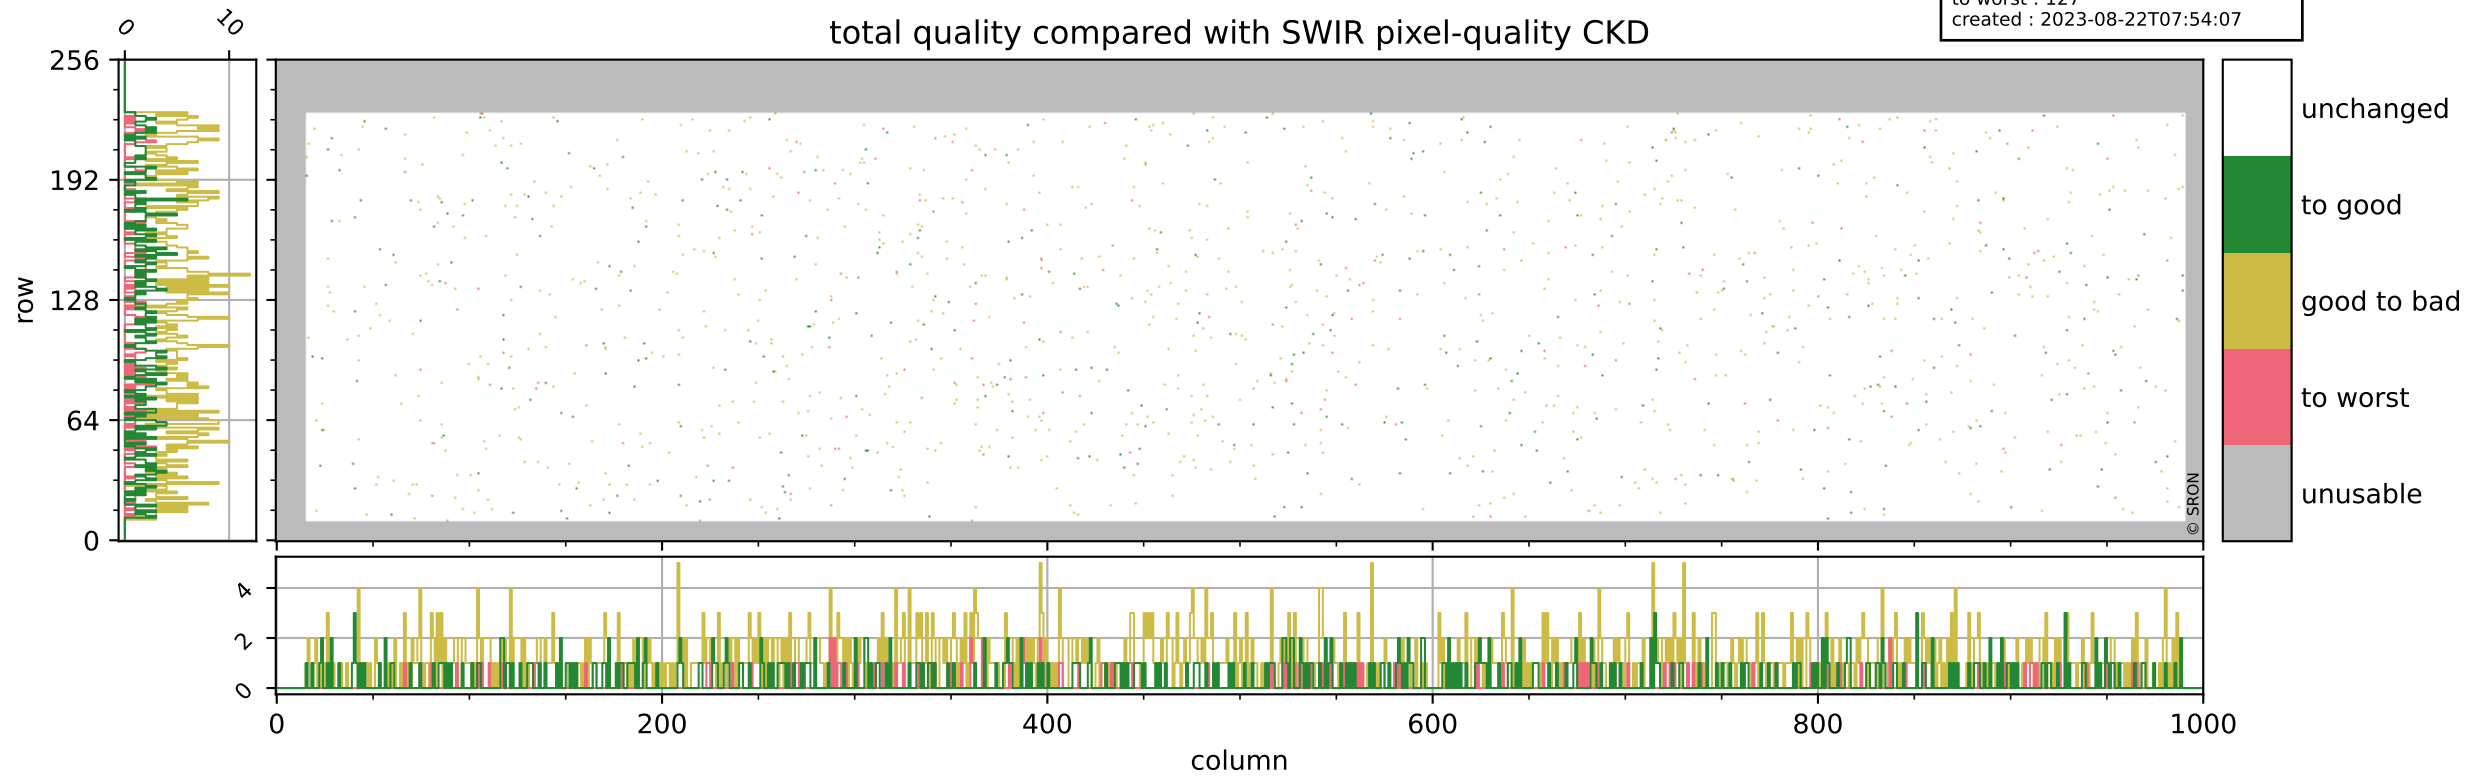

Tropomi SWIR pixel quality (official)

orbits : 18 in [7567, 7612]
coverage : 2019-03-30 / 2019-04-02
bad (quality < 0.8) : 294
worst (quality < 0.1) : 115
created : 2023-08-22T07:54:06

Tropomi SWIR pixel quality (official)

orbits : 18 in [7567, 7612]
coverage : 2019-03-30 / 2019-04-02
bad (quality < 0.8) : 2710
worst (quality < 0.1) : 257
created : 2023-08-22T07:54:06

pixel-quality map (noise average)

Tropomi SWIR pixel quality (official)

orbits : 18 in [7567, 7612]
coverage : 2019-03-30 / 2019-04-02
to good : 366
good to bad : 941
to worst : 127
created : 2023-08-22T07:54:07

total quality compared with SWIR pixel-quality CKD

Tropomi SWIR pixel quality (official)

orbits : 18 in [7567, 7612]
coverage : 2019-03-30 / 2019-04-02
created : 2023-08-22T07:54:07

Histograms of pixel-quality

Tropomi SWIR pixel quality (official) ground-tracks of Sentinel-5P

orbits : 18 in [7567, 7612]
coverage : 2019-03-30 / 2019-04-02
created : 2023-08-22T07:54:07