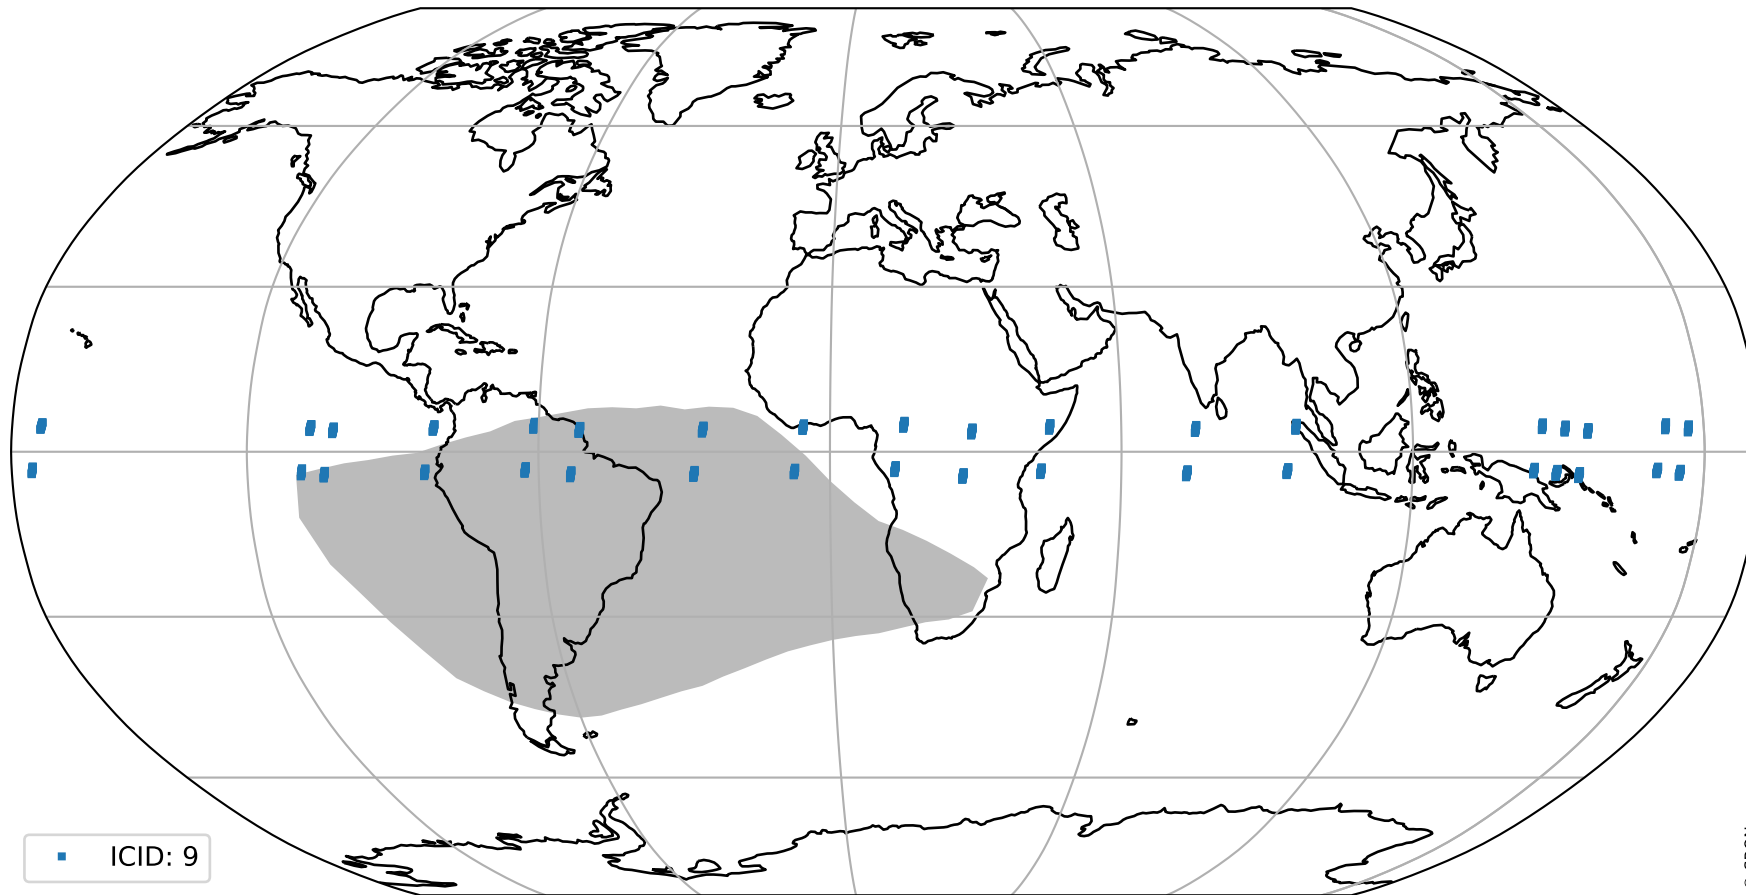

orbits : 18 in [7567, 7612]
coverage : 2019-03-30 / 2019-04-02
bad (quality < 0.8) : 2710
worst (quality < 0.1) : 257
created : 2023-08-22T07:54:06

pixel-quality map (noise average)

Tropomi SWIR pixel quality (official)

orbits : 18 in [7567, 7612]
coverage : 2019-03-30 / 2019-04-02
to good : 366
good to bad : 941
to worst : 127
created : 2023-08-22T07:54:07

total quality compared with SWIR pixel-quality CKD

Tropomi SWIR pixel quality (official)

orbits : 18 in [7567, 7612]
coverage : 2019-03-30 / 2019-04-02
created : 2023-08-22T07:54:07

Histograms of pixel-quality

Tropomi SWIR pixel quality (official) ground-tracks of Sentinel-5P

orbits : 18 in [7567, 7612]
coverage : 2019-03-30 / 2019-04-02
created : 2023-08-22T07:54:07

Tropomi SWIR pixel quality (official)

orbits : [2827, 7612]
coverage : 2018-04-30 / 2019-04-02
created : 2023-08-22T07:54:08

trend of pixel quality & temperatures