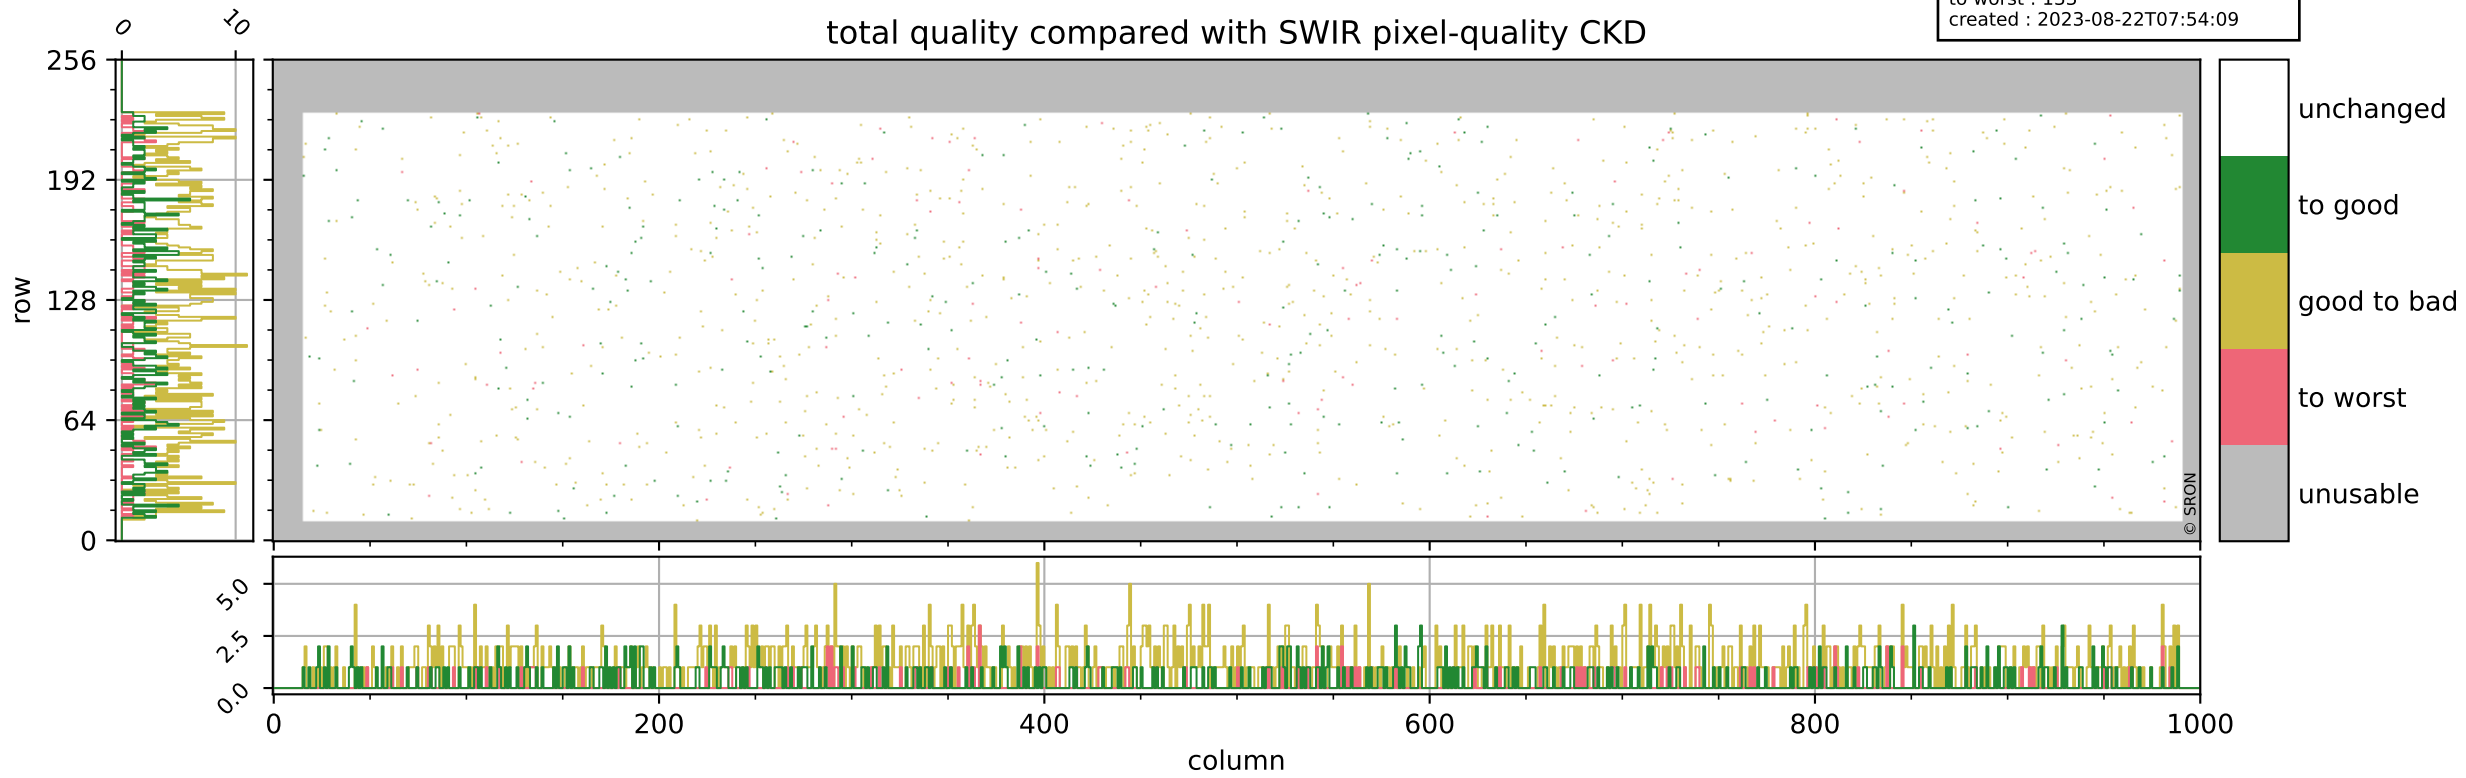

Tropomi SWIR pixel quality (official)

orbits : 18 in [7582, 7627]
coverage : 2019-03-31 / 2019-04-03
bad (quality < 0.8) : 293
worst (quality < 0.1) : 115
created : 2023-08-22T07:54:08

pixel-quality map (dark)

Tropomi SWIR pixel quality (official)

orbits : 18 in [7582, 7627]
coverage : 2019-03-31 / 2019-04-03
bad (quality < 0.8) : 2728
worst (quality < 0.1) : 261
created : 2023-08-22T07:54:09

pixel-quality map (noise average)

Tropomi SWIR pixel quality (official)

orbits : 18 in [7582, 7627]
coverage : 2019-03-31 / 2019-04-03
to good : 368
good to bad : 954
to worst : 133
created : 2023-08-22T07:54:09

total quality compared with SWIR pixel-quality CKD

Tropomi SWIR pixel quality (official)

orbits : 18 in [7582, 7627]
coverage : 2019-03-31 / 2019-04-03
created : 2023-08-22T07:54:09

Histograms of pixel-quality

Tropomi SWIR pixel quality (official) ground-tracks of Sentinel-5P