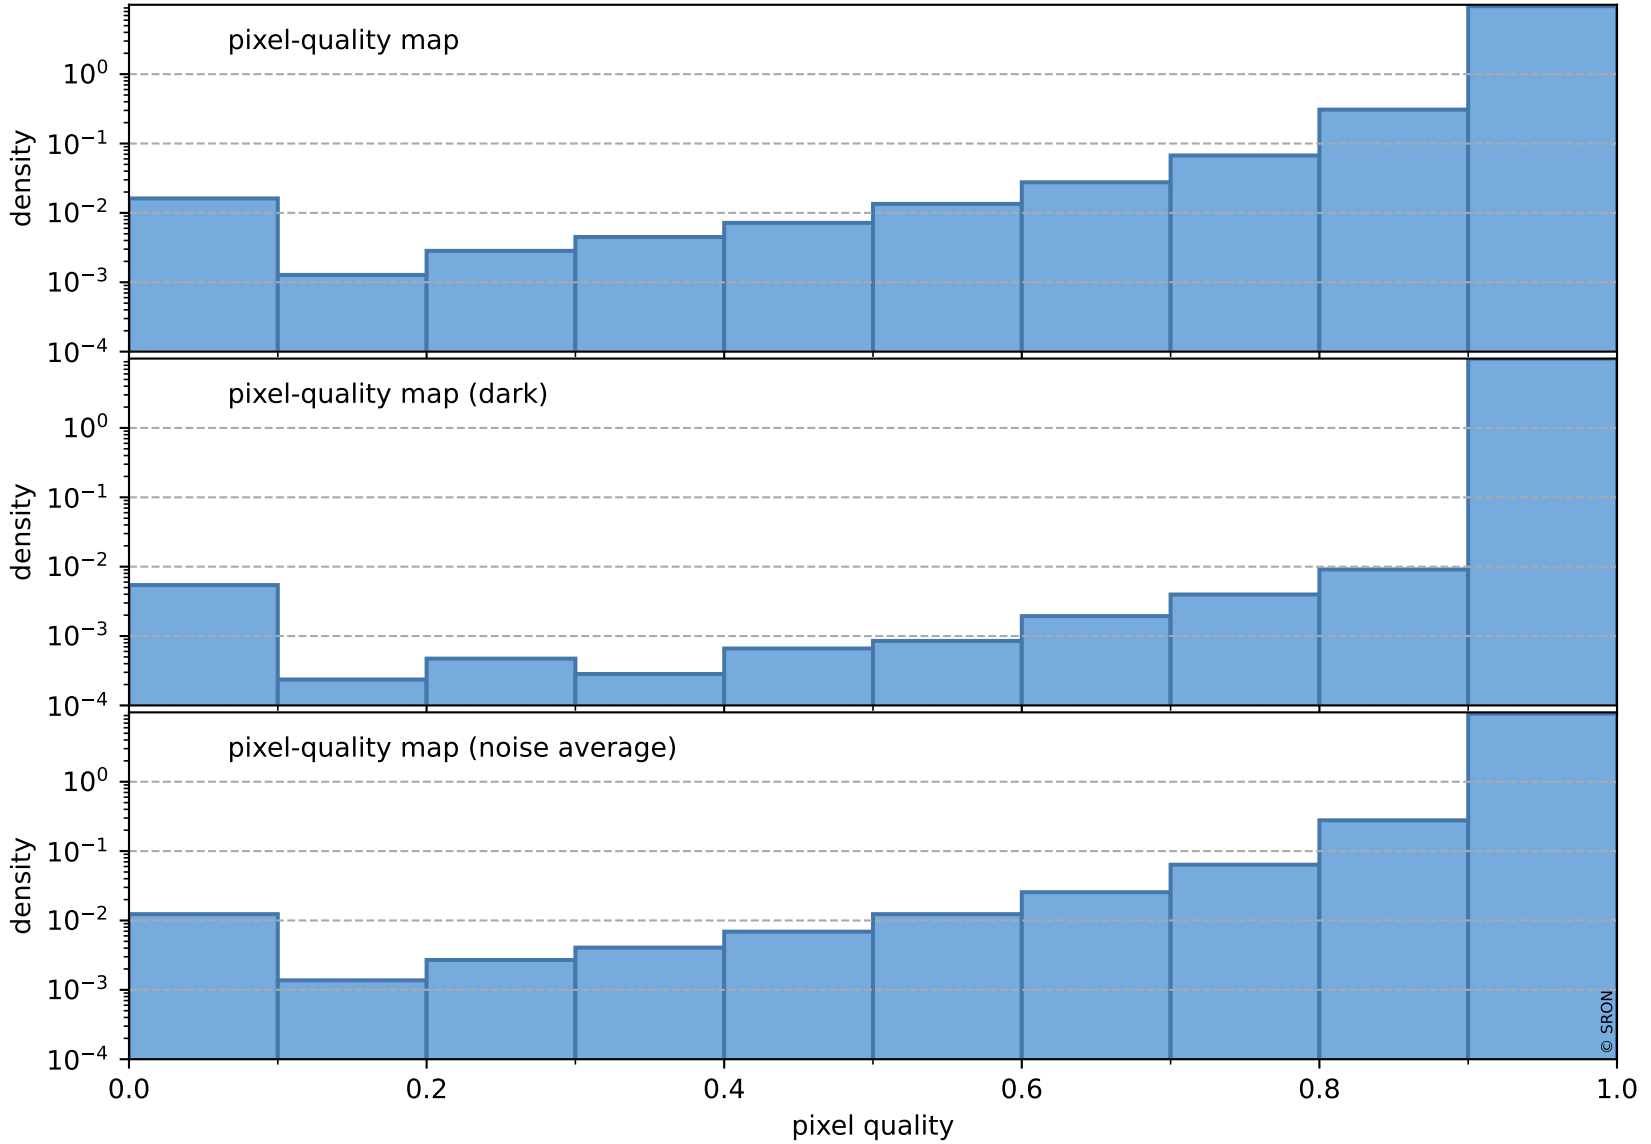

Tropomi SWIR pixel quality (official)

orbits : 18 in [7582, 7627]
coverage : 2019-03-31 / 2019-04-03
to good : 368
good to bad : 954
to worst : 133
created : 2023-08-22T07:54:09

total quality compared with SWIR pixel-quality CKD

Tropomi SWIR pixel quality (official)

orbits : 18 in [7582, 7627]
coverage : 2019-03-31 / 2019-04-03
created : 2023-08-22T07:54:09

Histograms of pixel-quality

Tropomi SWIR pixel quality (official) ground-tracks of Sentinel-5P