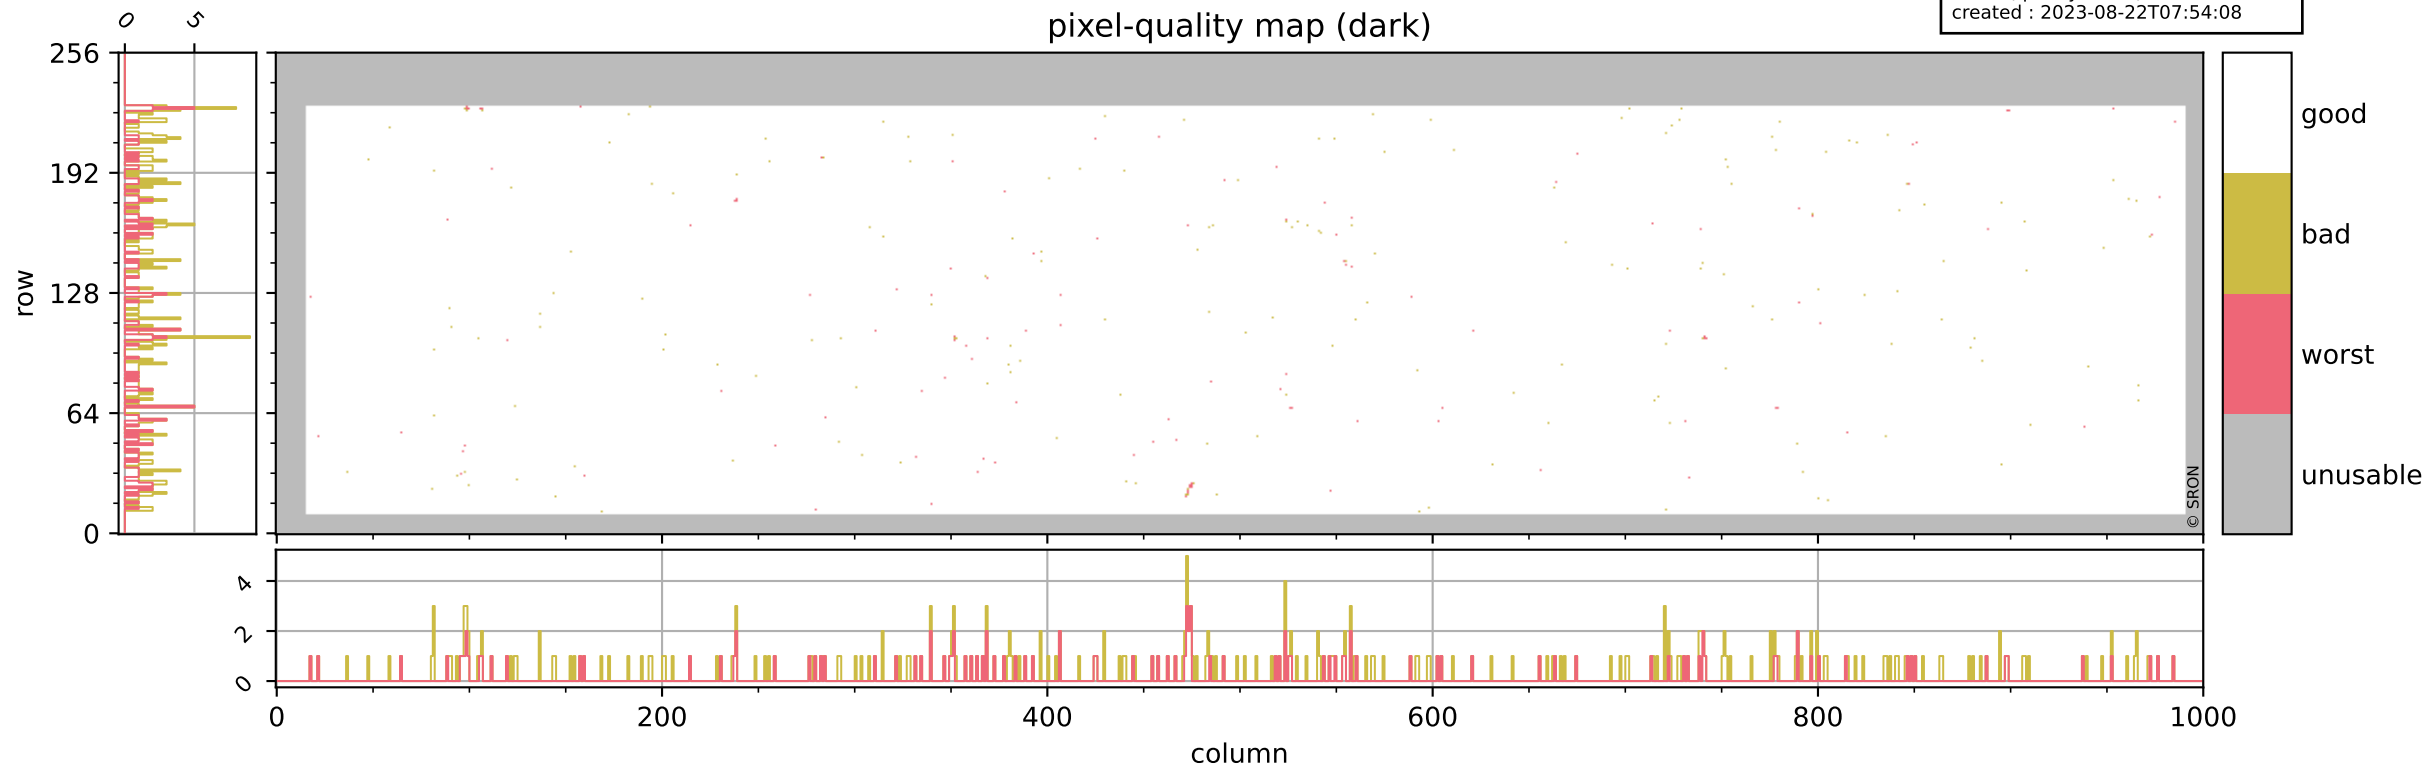

Tropomi SWIR pixel quality (official)

orbits : 18 in [7582, 7627]
coverage : 2019-03-31 / 2019-04-03
bad (quality < 0.8) : 2967
worst (quality < 0.1) : 342
created : 2023-08-22T07:54:08

pixel-quality map

Tropomi SWIR pixel quality (official)

orbits : 18 in [7582, 7627]
coverage : 2019-03-31 / 2019-04-03
bad (quality < 0.8) : 293
worst (quality < 0.1) : 115
created : 2023-08-22T07:54:08

pixel-quality map (dark)

Tropomi SWIR pixel quality (official)

orbits : 18 in [7582, 7627]
coverage : 2019-03-31 / 2019-04-03
bad (quality < 0.8) : 2728
worst (quality < 0.1) : 261
created : 2023-08-22T07:54:09

pixel-quality map (noise average)

Tropomi SWIR pixel quality (official)

orbits : 18 in [7582, 7627]
coverage : 2019-03-31 / 2019-04-03
created : 2023-08-22T07:54:09

Histograms of pixel-quality

Tropomi SWIR pixel quality (official) ground-tracks of Sentinel-5P