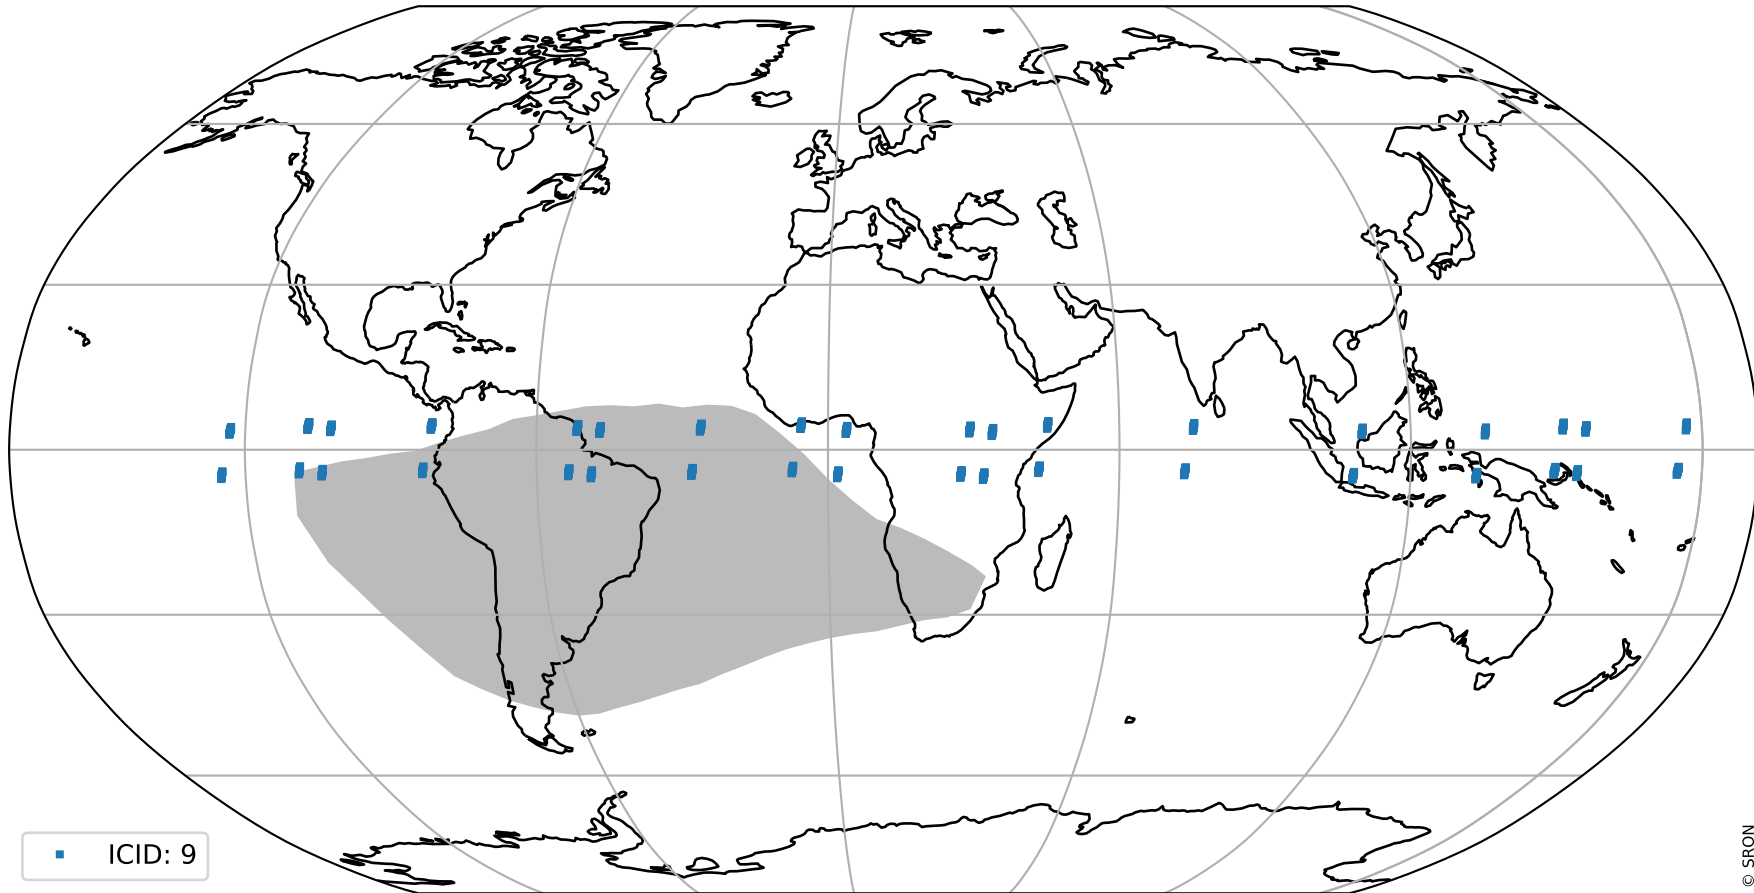

Tropomi SWIR pixel quality (official)

orbits : 18 in [7582, 7627]
coverage : 2019-03-31 / 2019-04-03
to good : 368
good to bad : 954
to worst : 133
created : 2023-08-22T07:54:09

total quality compared with SWIR pixel-quality CKD

Tropomi SWIR pixel quality (official)

orbits : 18 in [7582, 7627]
coverage : 2019-03-31 / 2019-04-03
created : 2023-08-22T07:54:09

Histograms of pixel-quality

Tropomi SWIR pixel quality (official) ground-tracks of Sentinel-5P

orbits : 18 in [7582, 7627]
coverage : 2019-03-31 / 2019-04-03
created : 2023-08-22T07:54:10

■ ICID: 9

Tropomi SWIR pixel quality (official)

orbits : [2827, 7627]
coverage : 2018-04-30 / 2019-04-03
created : 2023-08-22T07:54:10