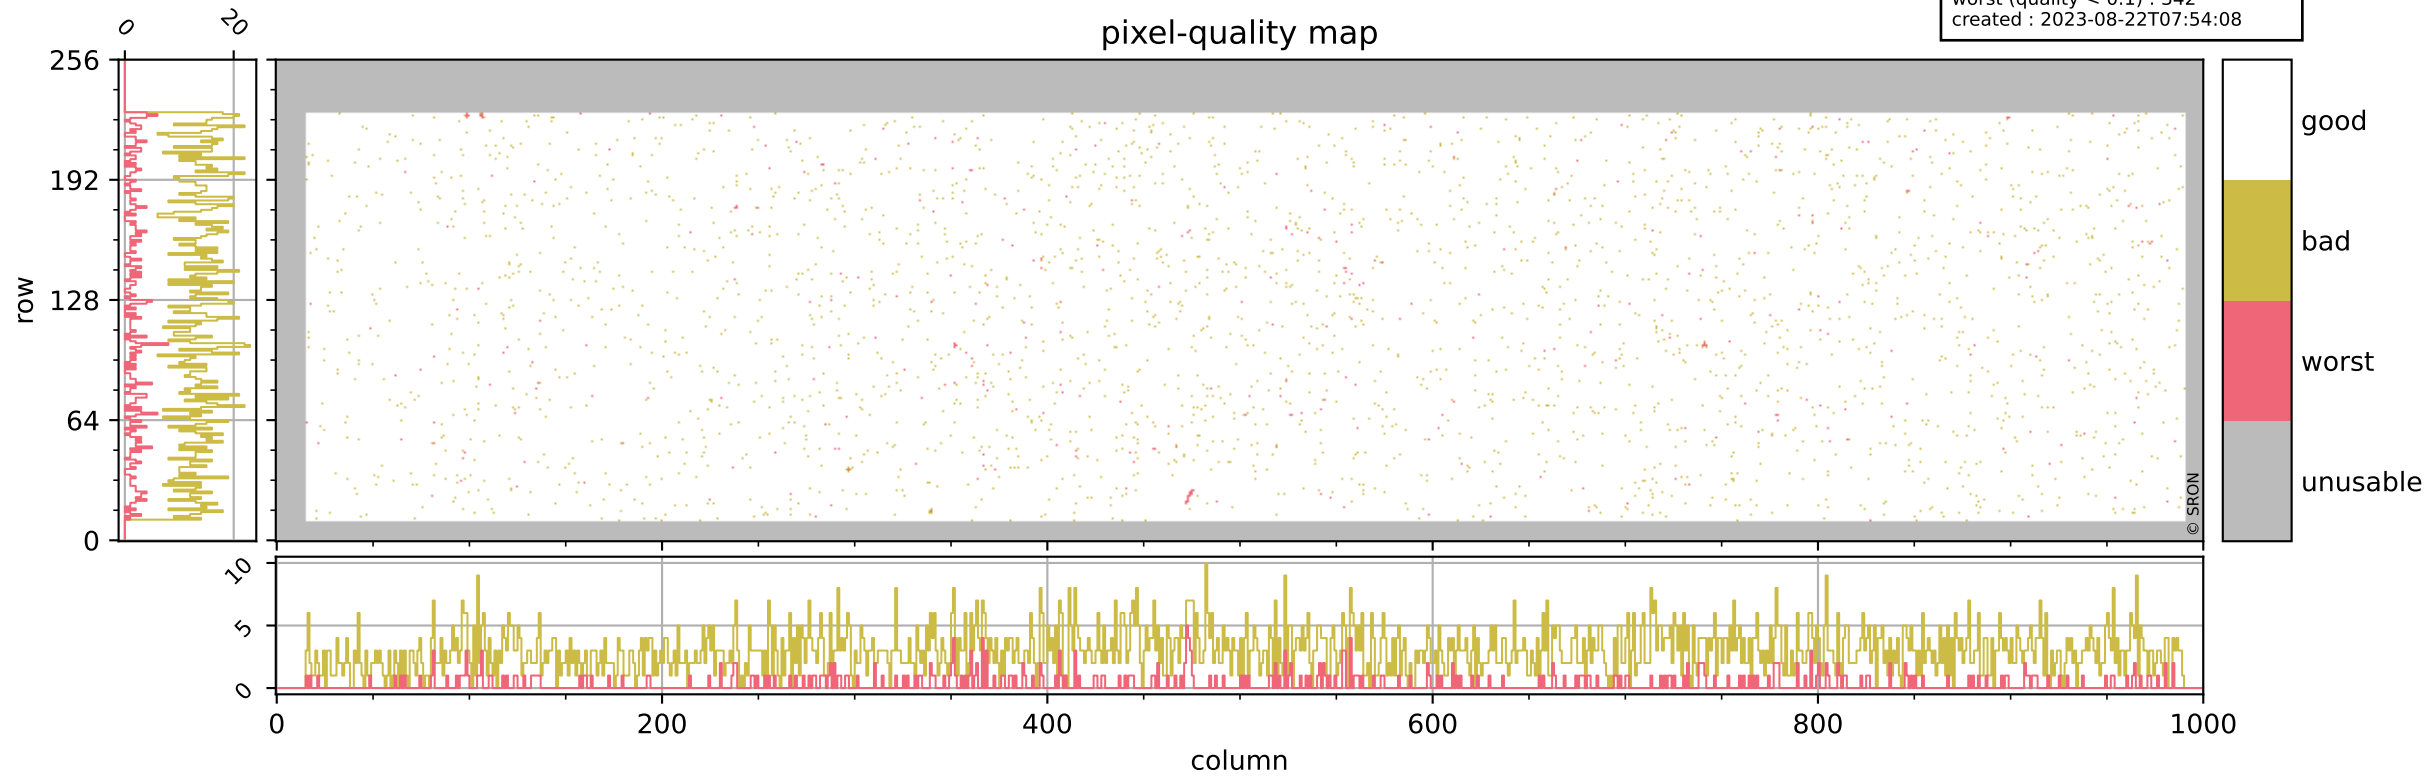

Tropomi SWIR pixel quality (official)

orbits : 18 in [7582, 7627]
coverage : 2019-03-31 / 2019-04-03
bad (quality < 0.8) : 2967
worst (quality < 0.1) : 342
created : 2023-08-22T07:54:08

pixel-quality map

Tropomi SWIR pixel quality (official)

orbits : 18 in [7582, 7627]
coverage : 2019-03-31 / 2019-04-03
bad (quality < 0.8) : 293
worst (quality < 0.1) : 115
created : 2023-08-22T07:54:08

pixel-quality map (dark)

Tropomi SWIR pixel quality (official)

orbits : 18 in [7582, 7627]
coverage : 2019-03-31 / 2019-04-03
bad (quality < 0.8) : 2728
worst (quality < 0.1) : 261
created : 2023-08-22T07:54:09

pixel-quality map (noise average)

Tropomi SWIR pixel quality (official)

orbits : 18 in [7582, 7627]
coverage : 2019-03-31 / 2019-04-03
created : 2023-08-22T07:54:09

Histograms of pixel-quality

Tropomi SWIR pixel quality (official) ground-tracks of Sentinel-5P