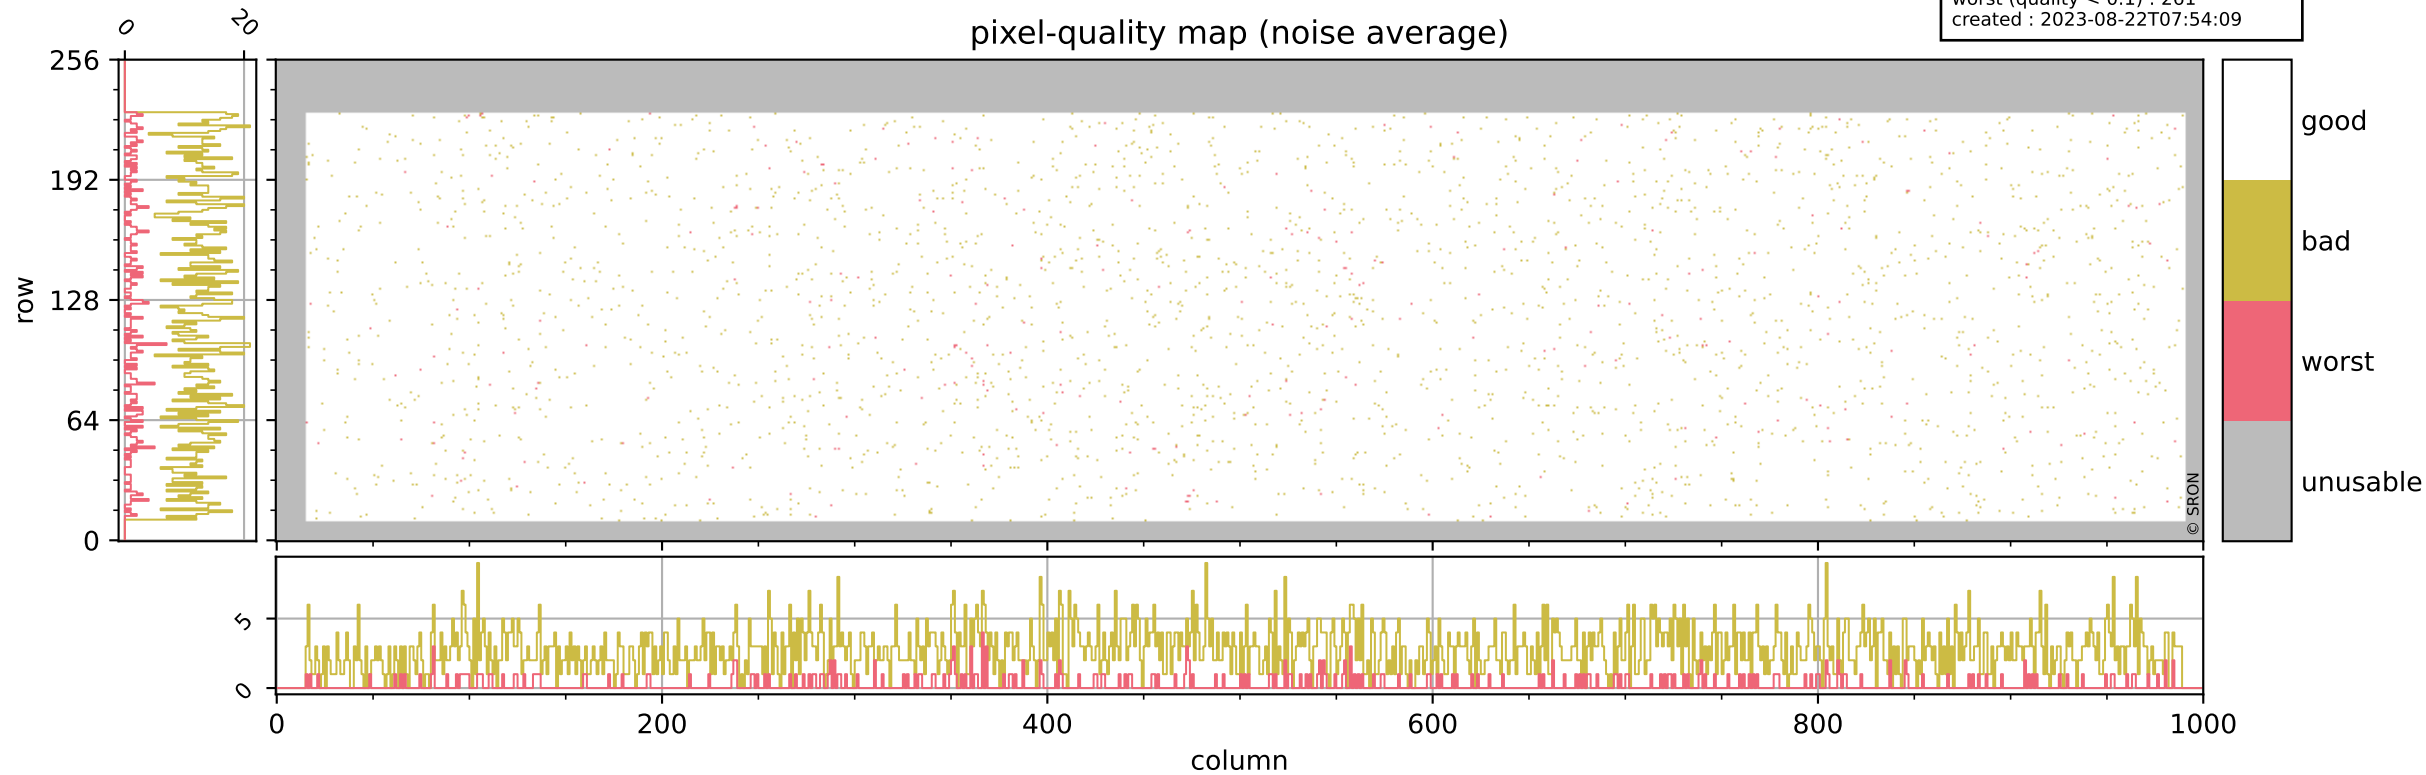

Tropomi SWIR pixel quality (official)

orbits : 18 in [7582, 7627]
coverage : 2019-03-31 / 2019-04-03
bad (quality < 0.8) : 293
worst (quality < 0.1) : 115
created : 2023-08-22T07:54:08

pixel-quality map (dark)

Tropomi SWIR pixel quality (official)

orbits : 18 in [7582, 7627]
coverage : 2019-03-31 / 2019-04-03
bad (quality < 0.8) : 2728
worst (quality < 0.1) : 261
created : 2023-08-22T07:54:09

pixel-quality map (noise average)

Tropomi SWIR pixel quality (official)

orbits : 18 in [7582, 7627]
coverage : 2019-03-31 / 2019-04-03
to good : 368
good to bad : 954
to worst : 133
created : 2023-08-22T07:54:09

total quality compared with SWIR pixel-quality CKD

Tropomi SWIR pixel quality (official)

orbits : 18 in [7582, 7627]
coverage : 2019-03-31 / 2019-04-03
created : 2023-08-22T07:54:09

Histograms of pixel-quality

Tropomi SWIR pixel quality (official) ground-tracks of Sentinel-5P