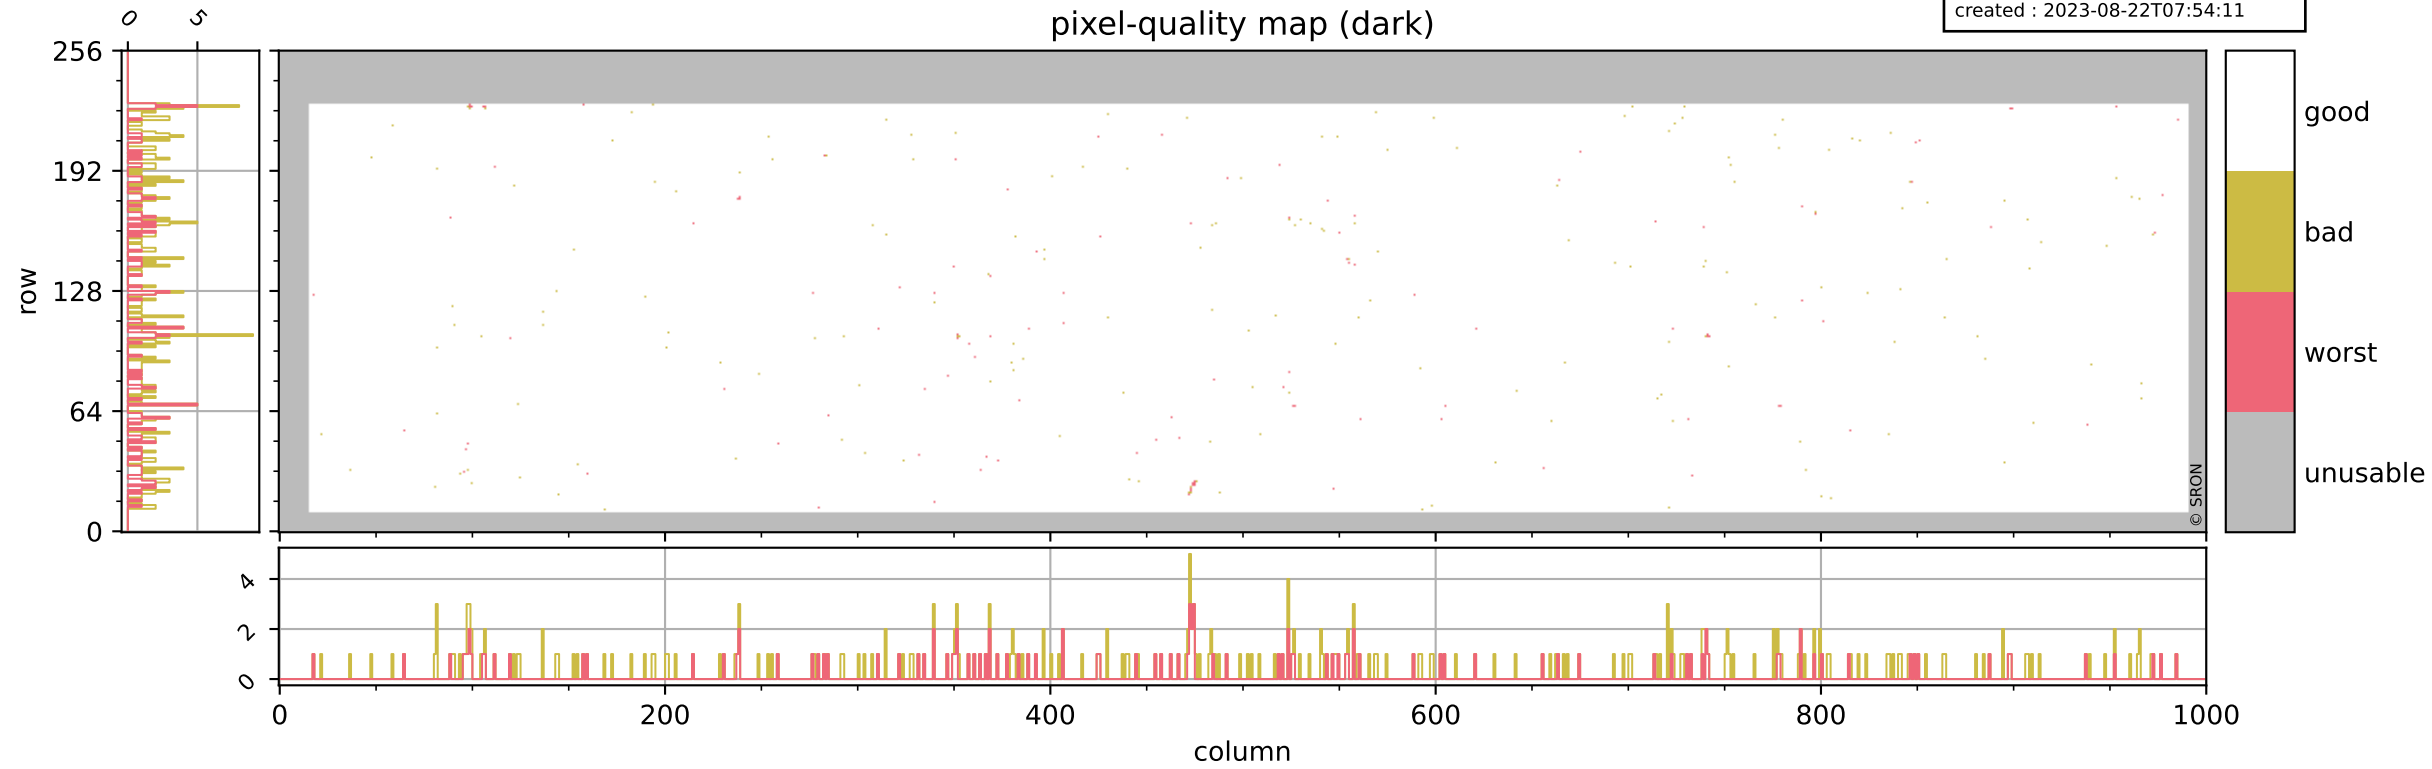

Tropomi SWIR pixel quality (official)

orbits : 17 in [7597, 7642]
coverage : 2019-04-02 / 2019-04-05
bad (quality < 0.8) : 2937
worst (quality < 0.1) : 339
created : 2023-08-22T07:54:10

Tropomi SWIR pixel quality (official)

orbits : 17 in [7597, 7642]
coverage : 2019-04-02 / 2019-04-05
bad (quality < 0.8) : 294
worst (quality < 0.1) : 114
created : 2023-08-22T07:54:11

pixel-quality map (dark)

Tropomi SWIR pixel quality (official)

orbits : 17 in [7597, 7642]
coverage : 2019-04-02 / 2019-04-05
bad (quality < 0.8) : 2704
worst (quality < 0.1) : 260
created : 2023-08-22T07:54:11

pixel-quality map (noise average)

Tropomi SWIR pixel quality (official)

orbits : 17 in [7597, 7642]
coverage : 2019-04-02 / 2019-04-05
created : 2023-08-22T07:54:11

Histograms of pixel-quality

Tropomi SWIR pixel quality (official) ground-tracks of Sentinel-5P

orbits : 17 in [7597, 7642]
coverage : 2019-04-02 / 2019-04-05
created : 2023-08-22T07:54:12