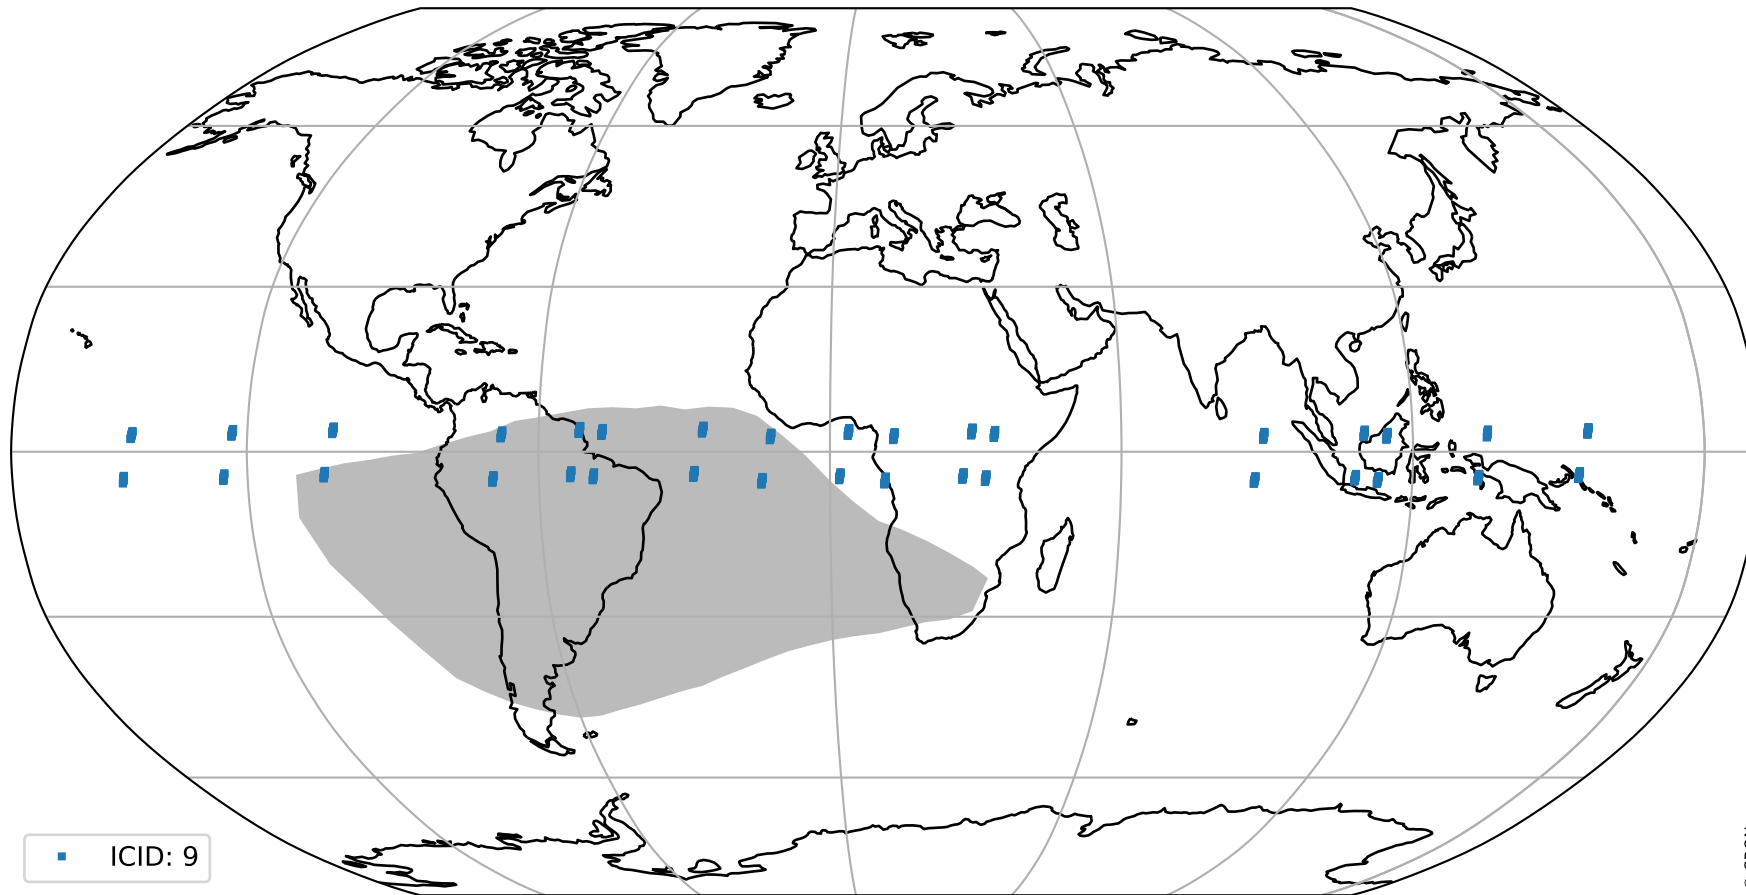

orbits : 17 in [7597, 7642]
coverage : 2019-04-02 / 2019-04-05
bad (quality < 0.8) : 2704
worst (quality < 0.1) : 260
created : 2023-08-22T07:54:11

pixel-quality map (noise average)

Tropomi SWIR pixel quality (official)

orbits : 17 in [7597, 7642]
coverage : 2019-04-02 / 2019-04-05
to good : 370
good to bad : 929
to worst : 129
created : 2023-08-22T07:54:11

total quality compared with SWIR pixel-quality CKD

Tropomi SWIR pixel quality (official)

orbits : 17 in [7597, 7642]
coverage : 2019-04-02 / 2019-04-05
created : 2023-08-22T07:54:11

Histograms of pixel-quality

Tropomi SWIR pixel quality (official) ground-tracks of Sentinel-5P

orbits : 17 in [7597, 7642]
coverage : 2019-04-02 / 2019-04-05
created : 2023-08-22T07:54:12

Tropomi SWIR pixel quality (official)

orbits : [2827, 7642]
coverage : 2018-04-30 / 2019-04-05
created : 2023-08-22T07:54:12

trend of pixel quality & temperatures