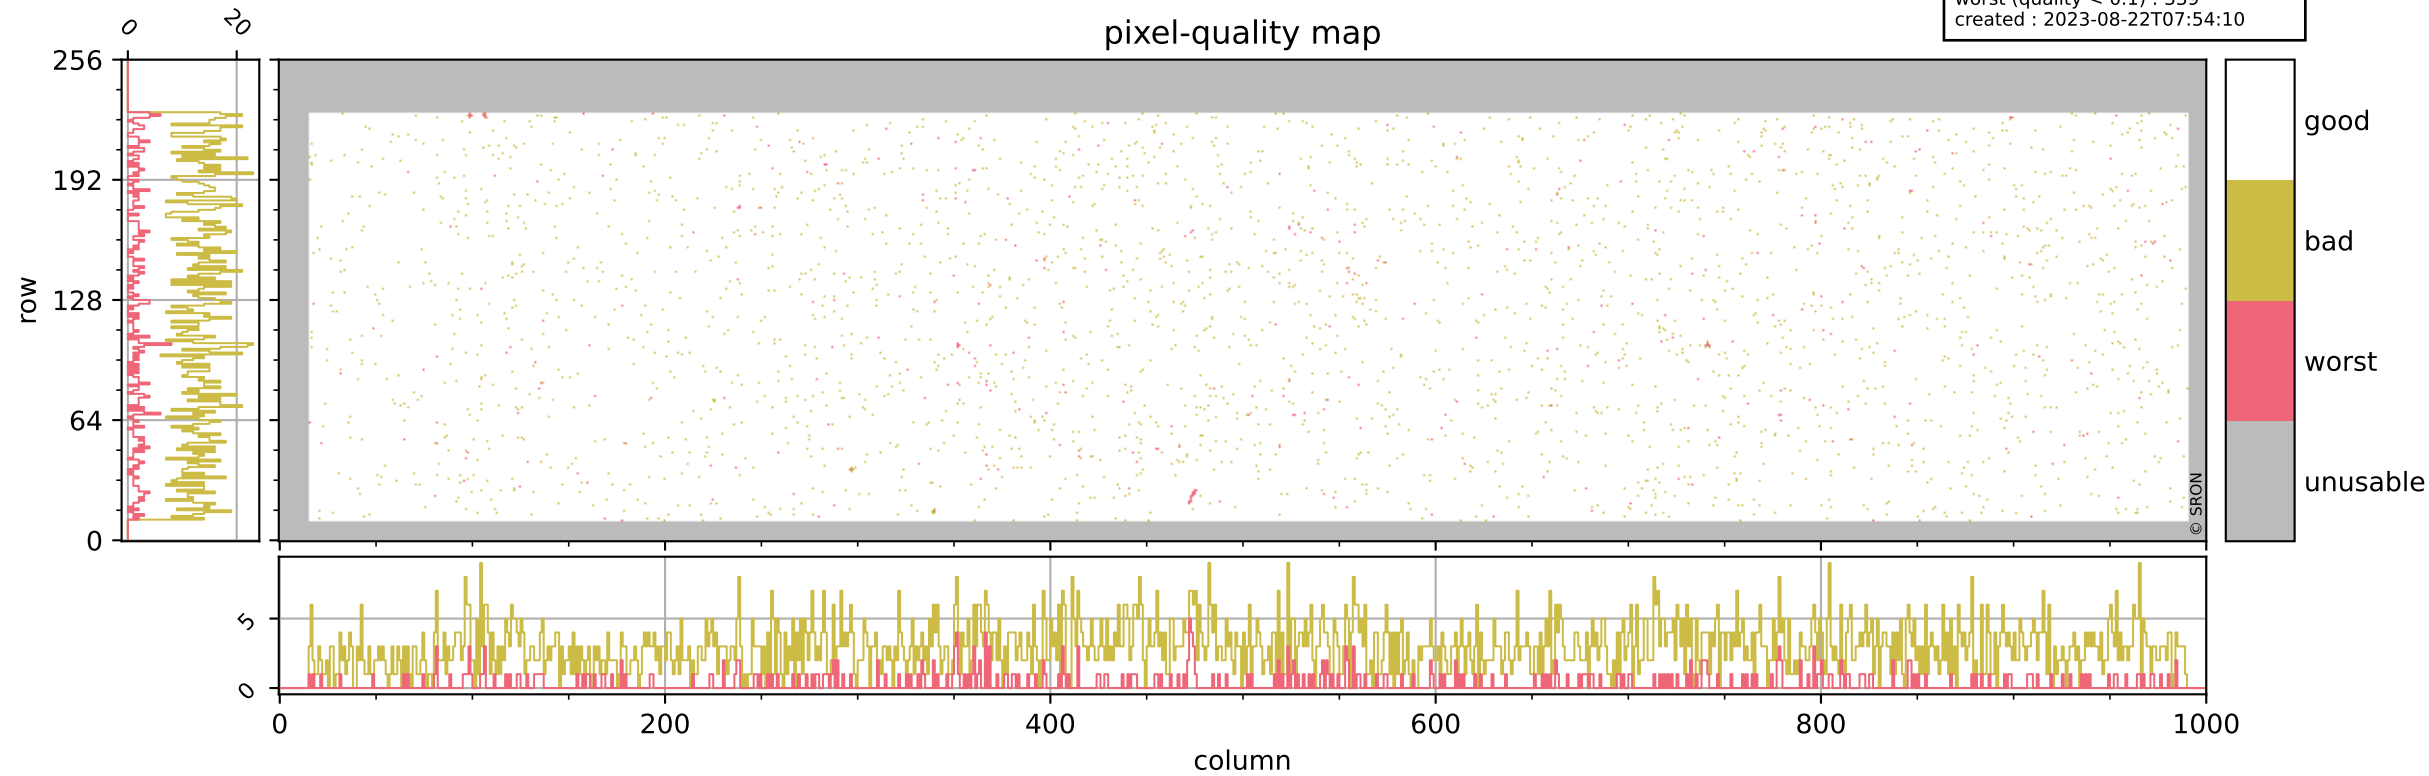

Tropomi SWIR pixel quality (official)

orbits : 17 in [7597, 7642]
coverage : 2019-04-02 / 2019-04-05
bad (quality < 0.8) : 2937
worst (quality < 0.1) : 339
created : 2023-08-22T07:54:10

Tropomi SWIR pixel quality (official)

orbits : 17 in [7597, 7642]
coverage : 2019-04-02 / 2019-04-05
bad (quality < 0.8) : 294
worst (quality < 0.1) : 114
created : 2023-08-22T07:54:11

pixel-quality map (dark)

Tropomi SWIR pixel quality (official)

orbits : 17 in [7597, 7642]
coverage : 2019-04-02 / 2019-04-05
bad (quality < 0.8) : 2704
worst (quality < 0.1) : 260
created : 2023-08-22T07:54:11

pixel-quality map (noise average)

Tropomi SWIR pixel quality (official)

orbits : 17 in [7597, 7642]
coverage : 2019-04-02 / 2019-04-05
created : 2023-08-22T07:54:11

Histograms of pixel-quality

Tropomi SWIR pixel quality (official) ground-tracks of Sentinel-5P

orbits : 17 in [7597, 7642]
coverage : 2019-04-02 / 2019-04-05
created : 2023-08-22T07:54:12