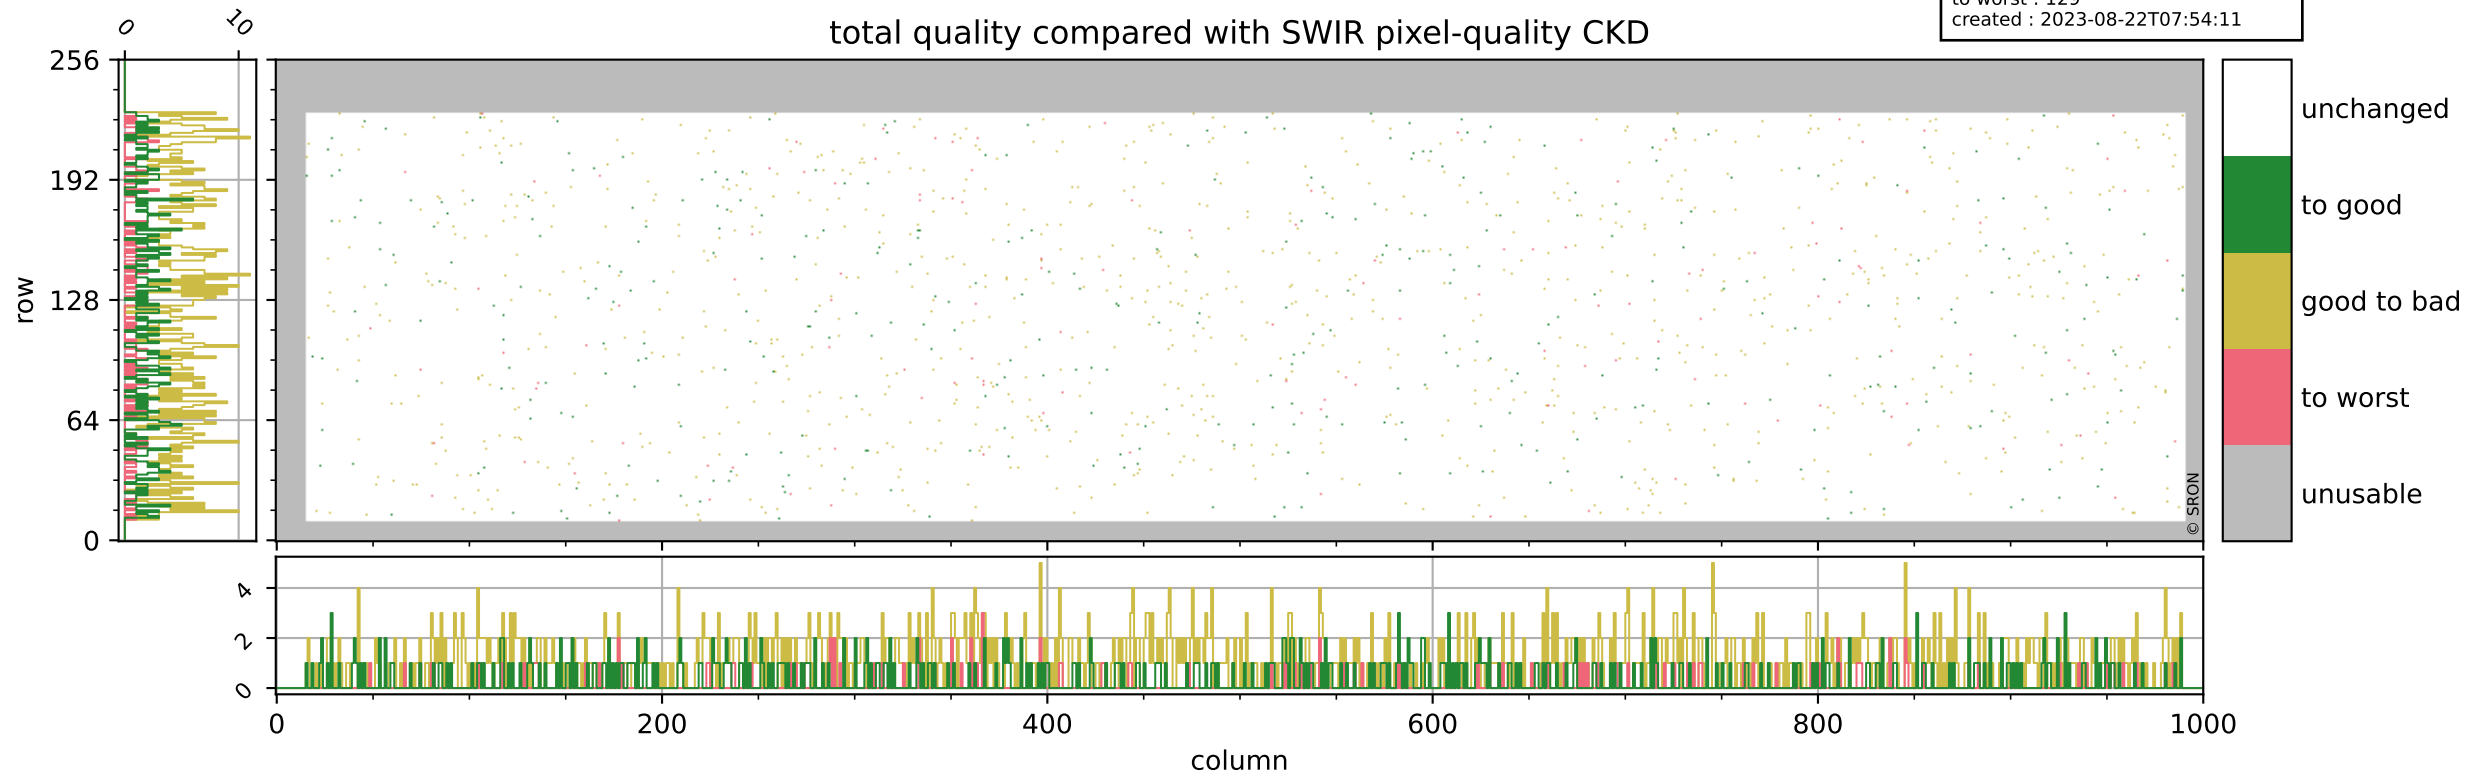

orbits : 17 in [7597, 7642]
coverage : 2019-04-02 / 2019-04-05
bad (quality < 0.8) : 294
worst (quality < 0.1) : 114
created : 2023-08-22T07:54:11

pixel-quality map (dark)

Tropomi SWIR pixel quality (official)

orbits : 17 in [7597, 7642]
coverage : 2019-04-02 / 2019-04-05
bad (quality < 0.8) : 2704
worst (quality < 0.1) : 260
created : 2023-08-22T07:54:11

pixel-quality map (noise average)

Tropomi SWIR pixel quality (official)

orbits : 17 in [7597, 7642]
coverage : 2019-04-02 / 2019-04-05
to good : 370
good to bad : 929
to worst : 129
created : 2023-08-22T07:54:11

total quality compared with SWIR pixel-quality CKD

Tropomi SWIR pixel quality (official)

orbits : 17 in [7597, 7642]
coverage : 2019-04-02 / 2019-04-05
created : 2023-08-22T07:54:11

Histograms of pixel-quality

Tropomi SWIR pixel quality (official) ground-tracks of Sentinel-5P

orbits : 17 in [7597, 7642]
coverage : 2019-04-02 / 2019-04-05
created : 2023-08-22T07:54:12