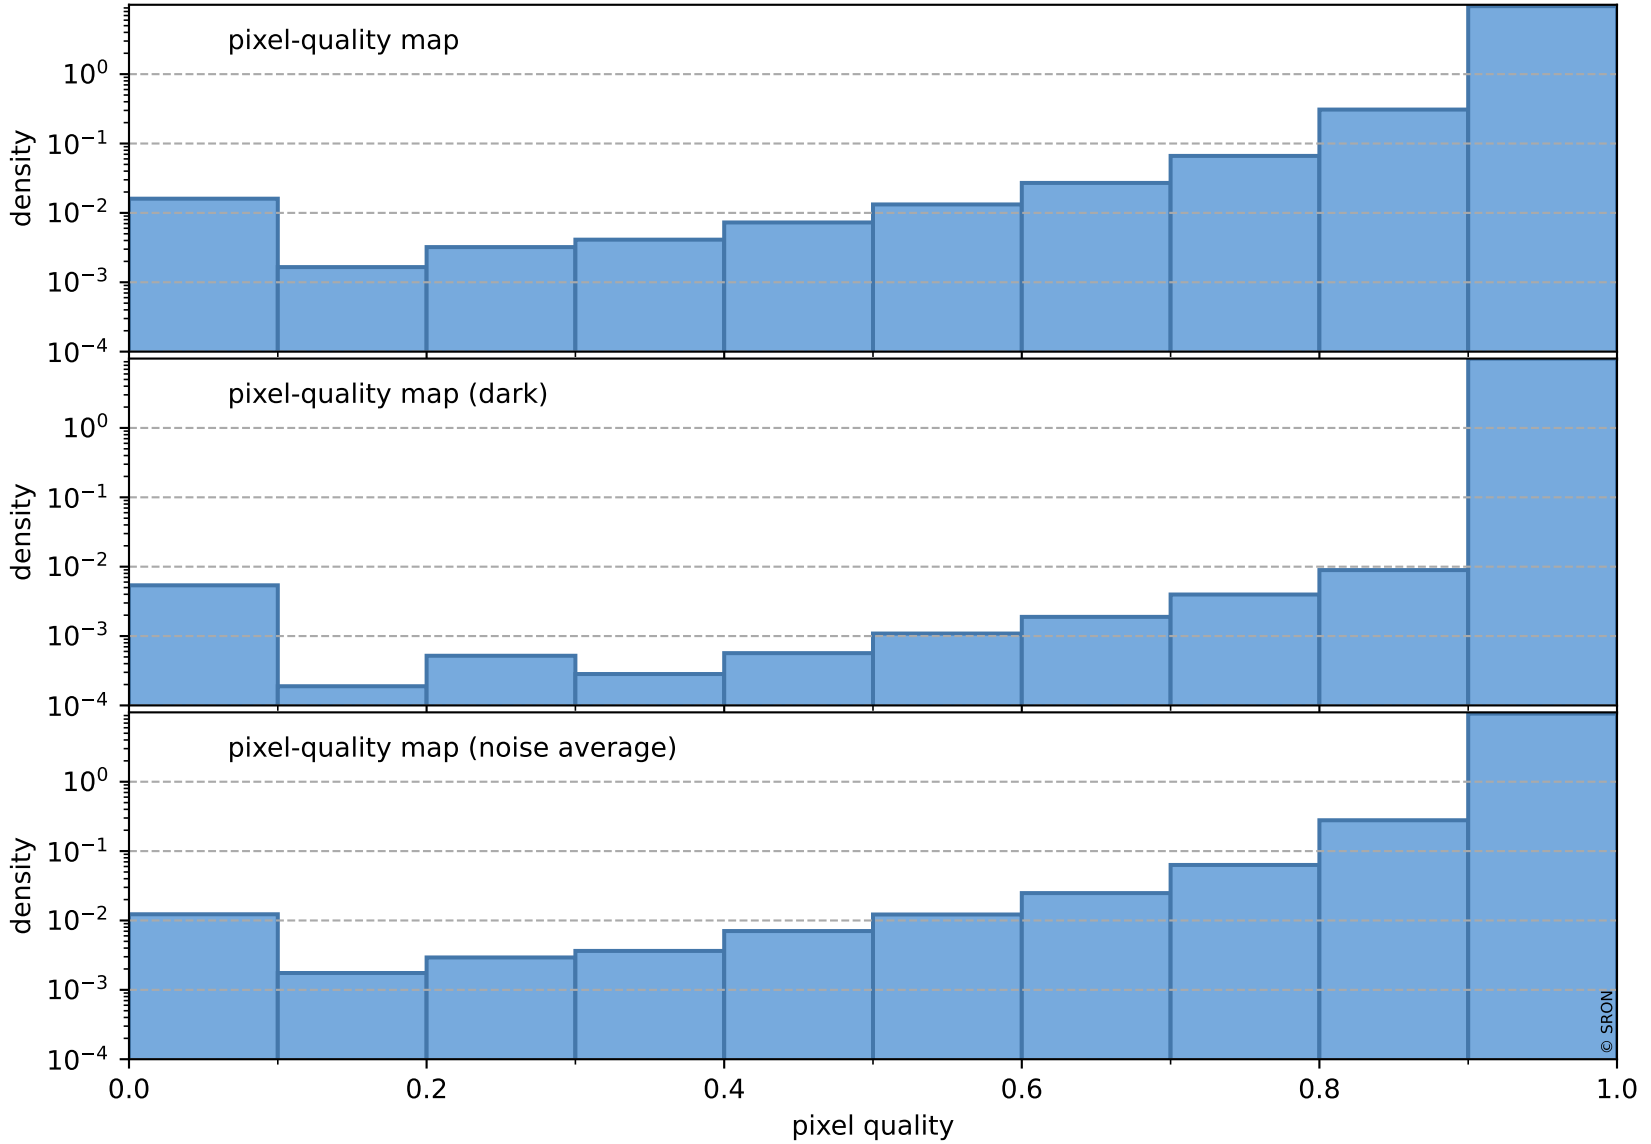

orbits : 17 in [7597, 7642]
coverage : 2019-04-02 / 2019-04-05
bad (quality < 0.8) : 2704
worst (quality < 0.1) : 260
created : 2023-08-22T07:54:11

pixel-quality map (noise average)

Tropomi SWIR pixel quality (official)

orbits : 17 in [7597, 7642]
coverage : 2019-04-02 / 2019-04-05
to good : 370
good to bad : 929
to worst : 129
created : 2023-08-22T07:54:11

total quality compared with SWIR pixel-quality CKD

Tropomi SWIR pixel quality (official)

orbits : 17 in [7597, 7642]
coverage : 2019-04-02 / 2019-04-05
created : 2023-08-22T07:54:11

Histograms of pixel-quality

Tropomi SWIR pixel quality (official) ground-tracks of Sentinel-5P

orbits : 17 in [7597, 7642]
coverage : 2019-04-02 / 2019-04-05
created : 2023-08-22T07:54:12

Tropomi SWIR pixel quality (official)

orbits : [2827, 7642]
coverage : 2018-04-30 / 2019-04-05
created : 2023-08-22T07:54:12

trend of pixel quality & temperatures