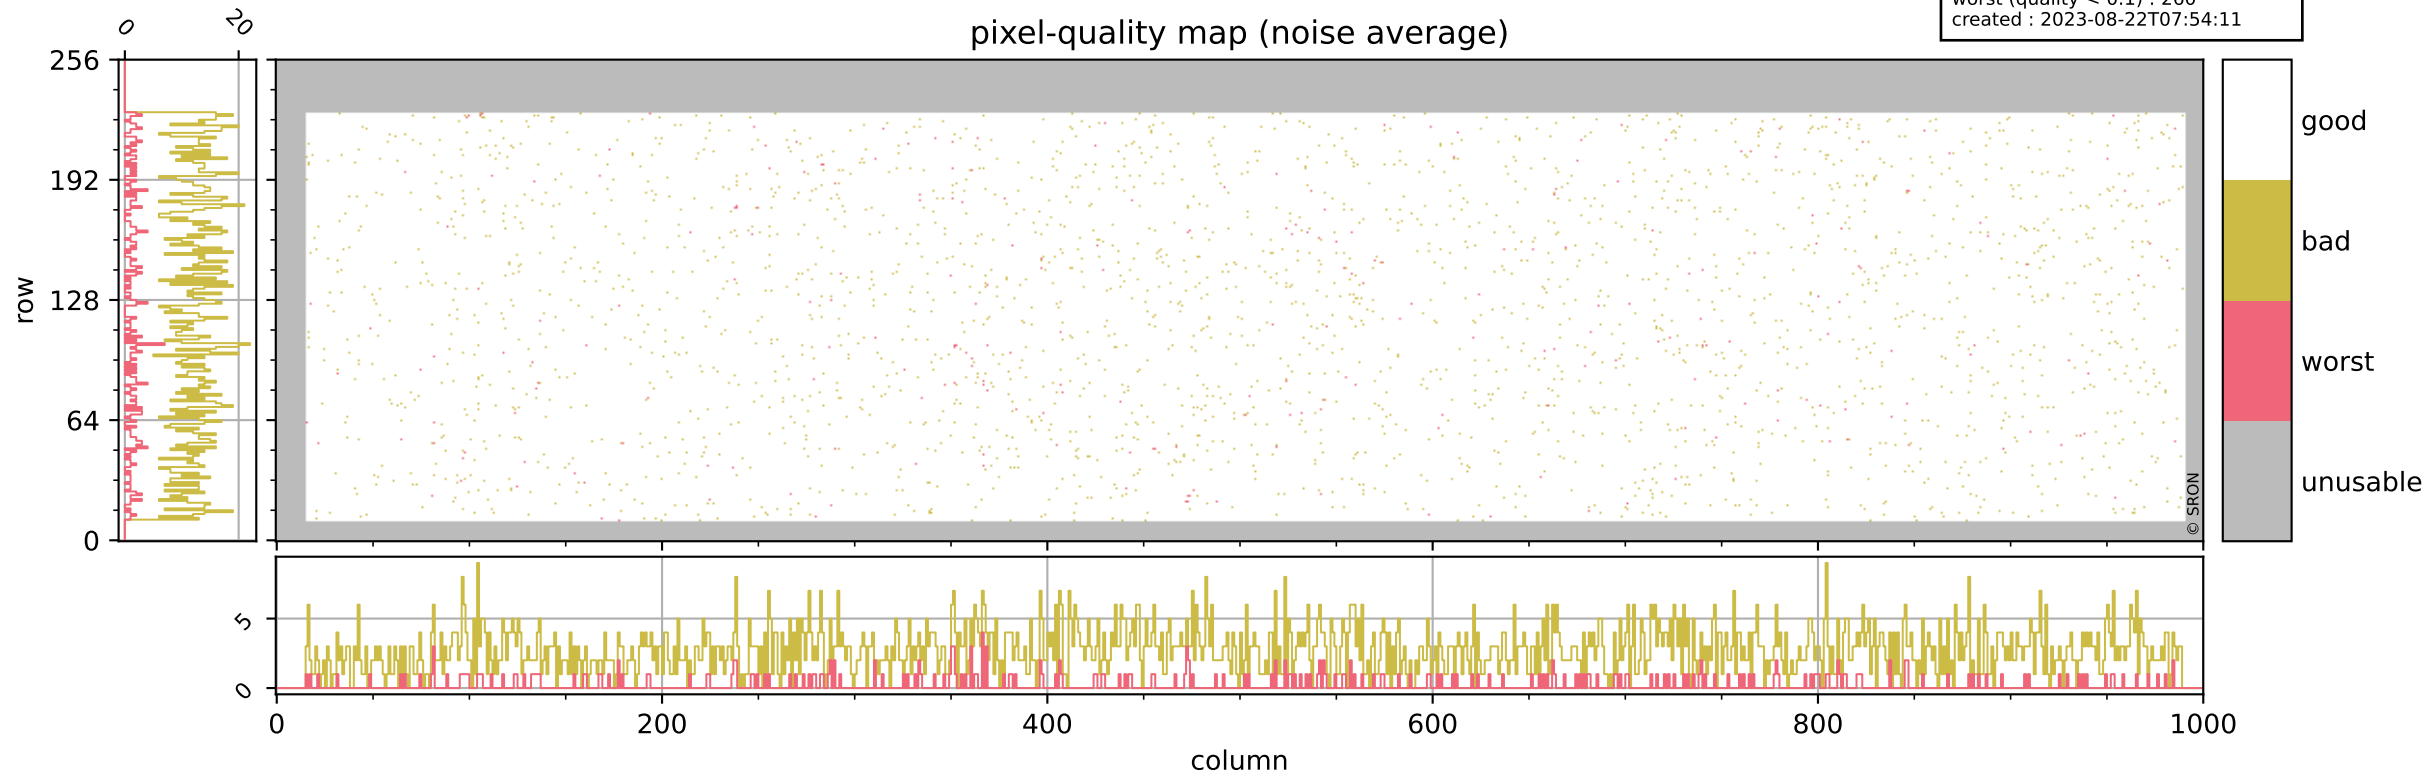

orbits : 17 in [7597, 7642]
coverage : 2019-04-02 / 2019-04-05
bad (quality < 0.8) : 294
worst (quality < 0.1) : 114
created : 2023-08-22T07:54:11

pixel-quality map (dark)

Tropomi SWIR pixel quality (official)

orbits : 17 in [7597, 7642]
coverage : 2019-04-02 / 2019-04-05
bad (quality < 0.8) : 2704
worst (quality < 0.1) : 260
created : 2023-08-22T07:54:11

pixel-quality map (noise average)

Tropomi SWIR pixel quality (official)

orbits : 17 in [7597, 7642]
coverage : 2019-04-02 / 2019-04-05
to good : 370
good to bad : 929
to worst : 129
created : 2023-08-22T07:54:11

total quality compared with SWIR pixel-quality CKD

Tropomi SWIR pixel quality (official)

orbits : 17 in [7597, 7642]
coverage : 2019-04-02 / 2019-04-05
created : 2023-08-22T07:54:11

Histograms of pixel-quality

Tropomi SWIR pixel quality (official) ground-tracks of Sentinel-5P

orbits : 17 in [7597, 7642]
coverage : 2019-04-02 / 2019-04-05
created : 2023-08-22T07:54:12