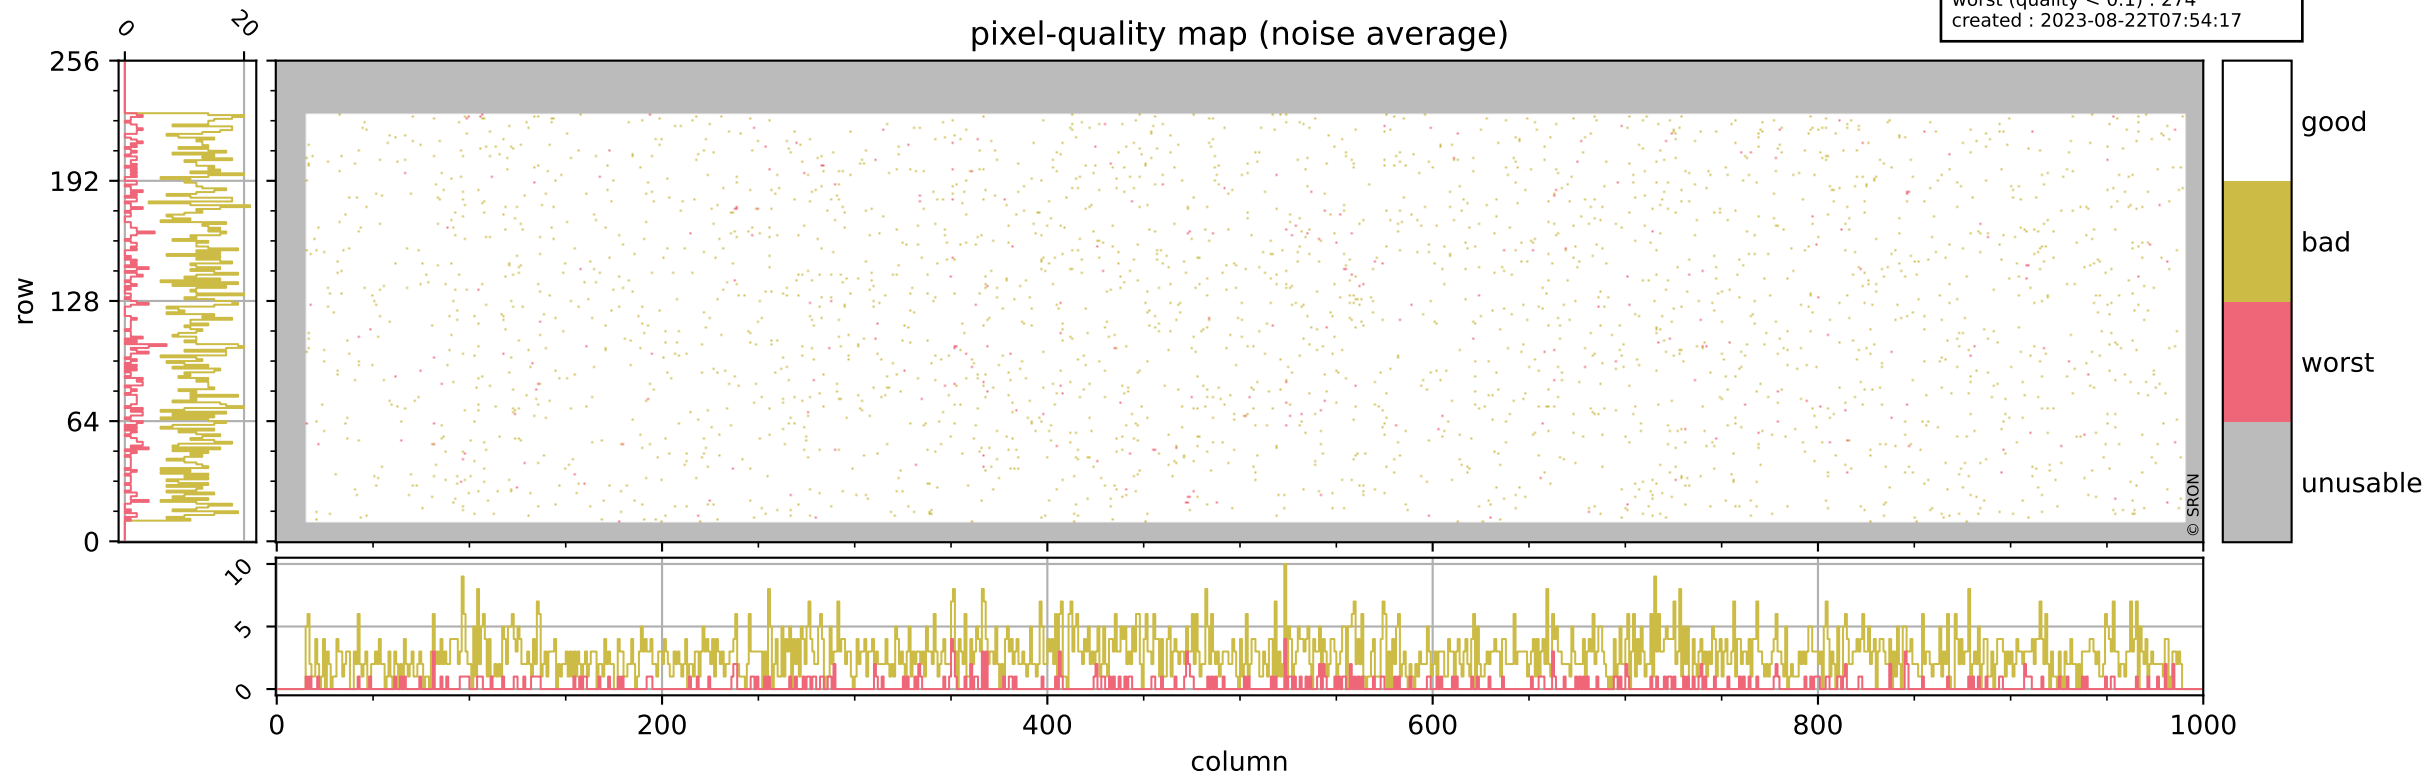

Tropomi SWIR pixel quality (official)

orbits : 20 in [7642, 7687]
coverage : 2019-04-05 / 2019-04-08
bad (quality < 0.8) : 296
worst (quality < 0.1) : 115
created : 2023-08-22T07:54:17

Tropomi SWIR pixel quality (official)

orbits : 20 in [7642, 7687]
coverage : 2019-04-05 / 2019-04-08
bad (quality < 0.8) : 2730
worst (quality < 0.1) : 274
created : 2023-08-22T07:54:17

pixel-quality map (noise average)

Tropomi SWIR pixel quality (official)

orbits : 20 in [7642, 7687]
coverage : 2019-04-05 / 2019-04-08
to good : 356
good to bad : 938
to worst : 145
created : 2023-08-22T07:54:18

total quality compared with SWIR pixel-quality CKD

Tropomi SWIR pixel quality (official)

orbits : 20 in [7642, 7687]
coverage : 2019-04-05 / 2019-04-08
created : 2023-08-22T07:54:18

Histograms of pixel-quality

Tropomi SWIR pixel quality (official) ground-tracks of Sentinel-5P

orbits : 20 in [7642, 7687]
coverage : 2019-04-05 / 2019-04-08
created : 2023-08-22T07:54:18