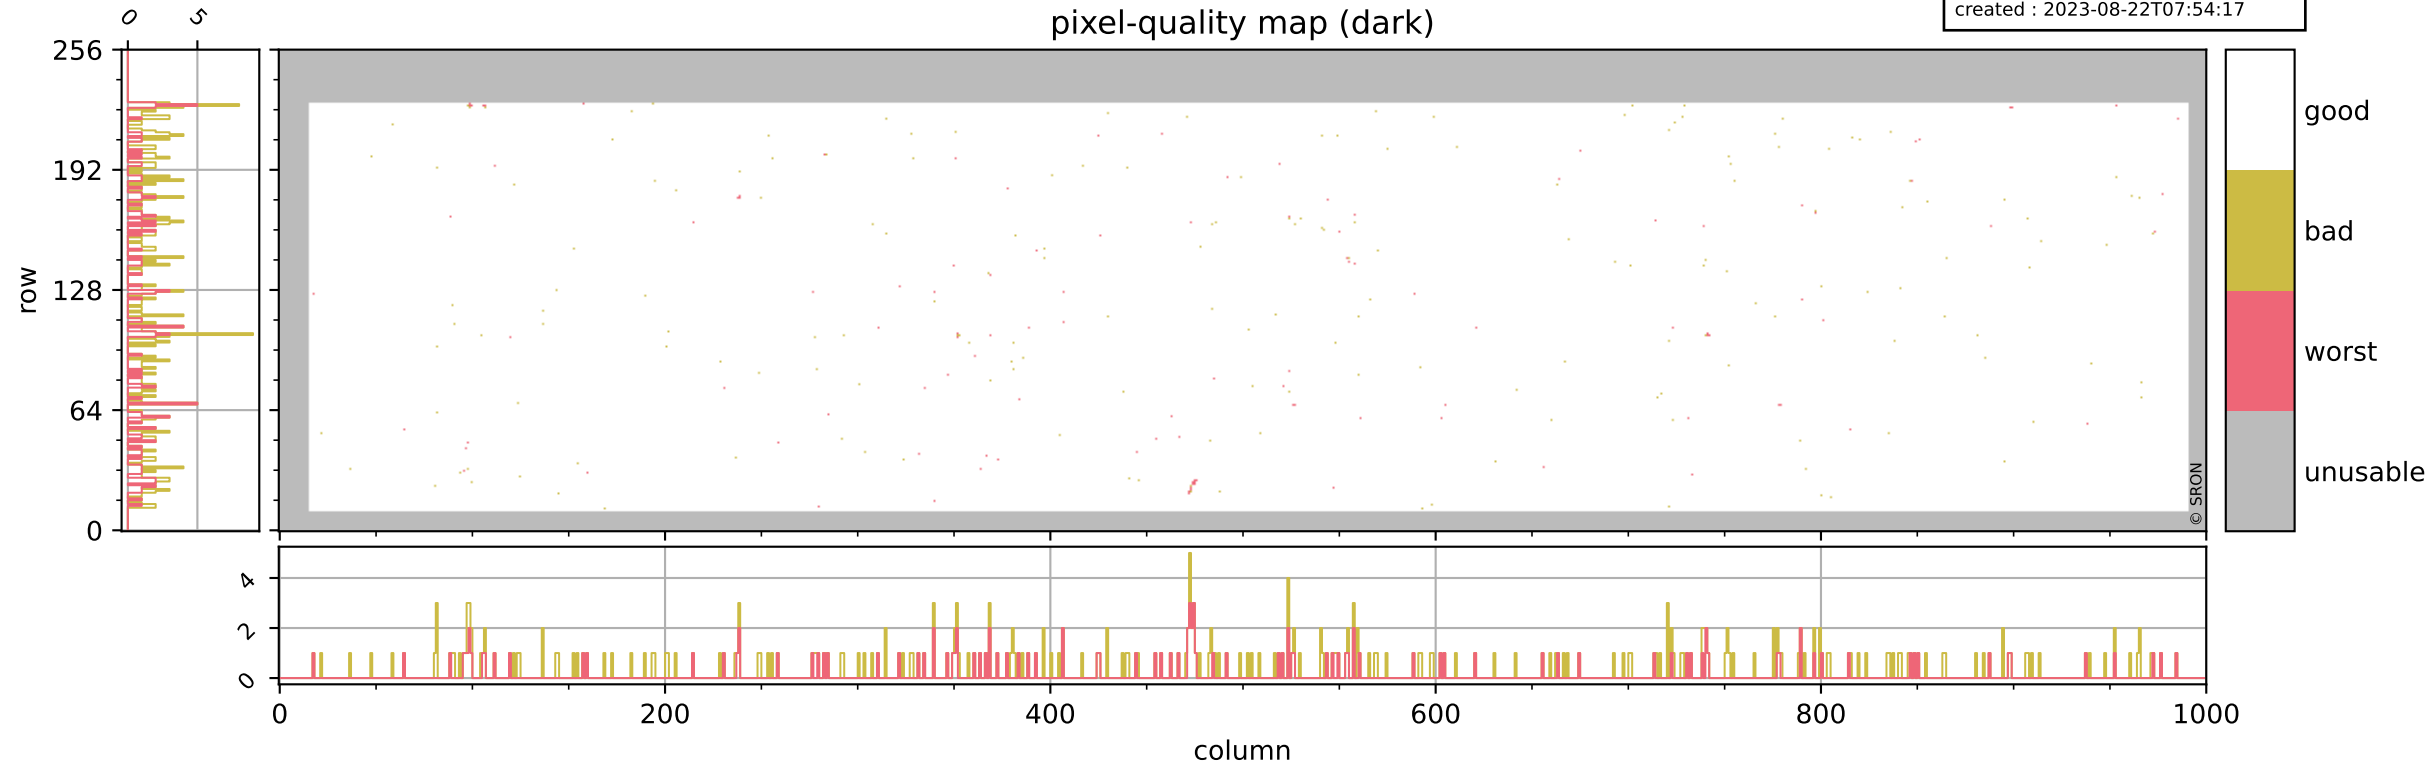

Tropomi SWIR pixel quality (official)

orbits : 20 in [7642, 7687]
coverage : 2019-04-05 / 2019-04-08
bad (quality < 0.8) : 2975
worst (quality < 0.1) : 354
created : 2023-08-22T07:54:17

pixel-quality map

Tropomi SWIR pixel quality (official)

orbits : 20 in [7642, 7687]
coverage : 2019-04-05 / 2019-04-08
bad (quality < 0.8) : 296
worst (quality < 0.1) : 115
created : 2023-08-22T07:54:17

Tropomi SWIR pixel quality (official)

orbits : 20 in [7642, 7687]
coverage : 2019-04-05 / 2019-04-08
bad (quality < 0.8) : 2730
worst (quality < 0.1) : 274
created : 2023-08-22T07:54:17

pixel-quality map (noise average)

Tropomi SWIR pixel quality (official)

orbits : 20 in [7642, 7687]
coverage : 2019-04-05 / 2019-04-08
created : 2023-08-22T07:54:18

Histograms of pixel-quality

Tropomi SWIR pixel quality (official) ground-tracks of Sentinel-5P

orbits : 20 in [7642, 7687]
coverage : 2019-04-05 / 2019-04-08
created : 2023-08-22T07:54:18