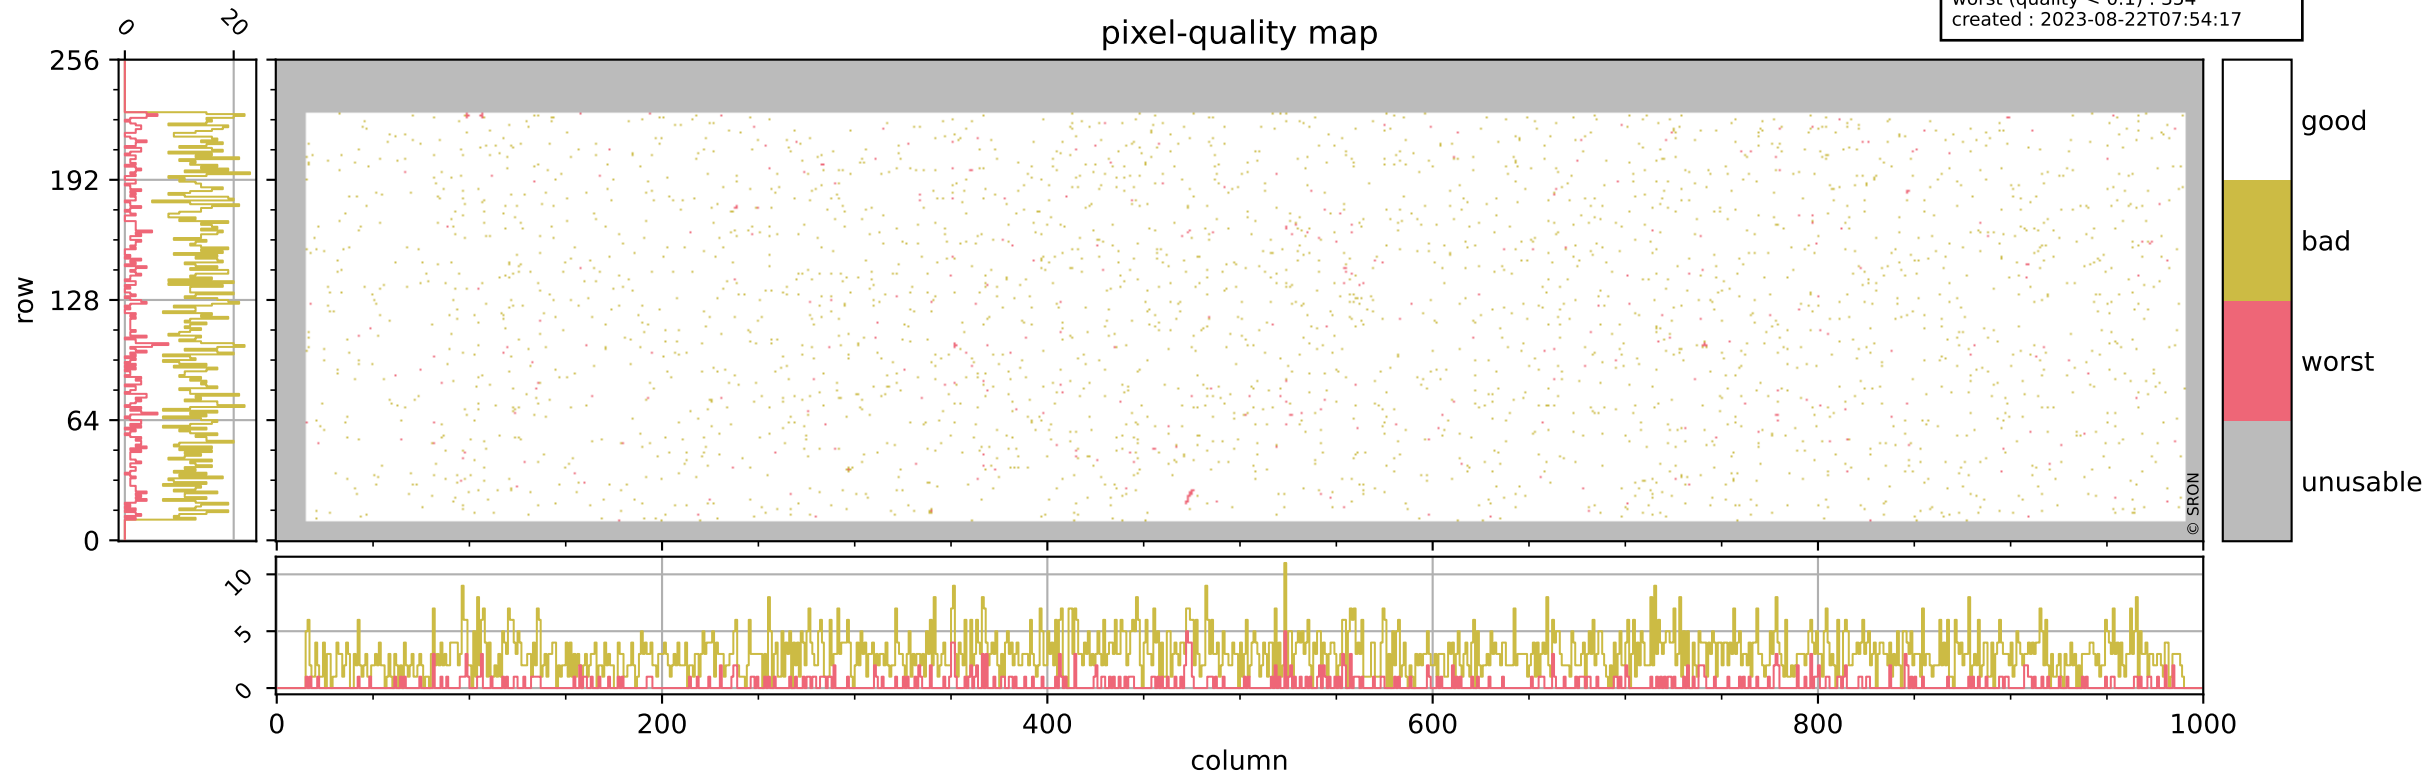

Tropomi SWIR pixel quality (official)

orbits : 20 in [7642, 7687]
coverage : 2019-04-05 / 2019-04-08
bad (quality < 0.8) : 2975
worst (quality < 0.1) : 354
created : 2023-08-22T07:54:17

pixel-quality map

Tropomi SWIR pixel quality (official)

orbits : 20 in [7642, 7687]
coverage : 2019-04-05 / 2019-04-08
bad (quality < 0.8) : 296
worst (quality < 0.1) : 115
created : 2023-08-22T07:54:17

Tropomi SWIR pixel quality (official)

orbits : 20 in [7642, 7687]
coverage : 2019-04-05 / 2019-04-08
bad (quality < 0.8) : 2730
worst (quality < 0.1) : 274
created : 2023-08-22T07:54:17

pixel-quality map (noise average)

Tropomi SWIR pixel quality (official)

orbits : 20 in [7642, 7687]
coverage : 2019-04-05 / 2019-04-08
created : 2023-08-22T07:54:18

Histograms of pixel-quality

Tropomi SWIR pixel quality (official) ground-tracks of Sentinel-5P

orbits : 20 in [7642, 7687]
coverage : 2019-04-05 / 2019-04-08
created : 2023-08-22T07:54:18