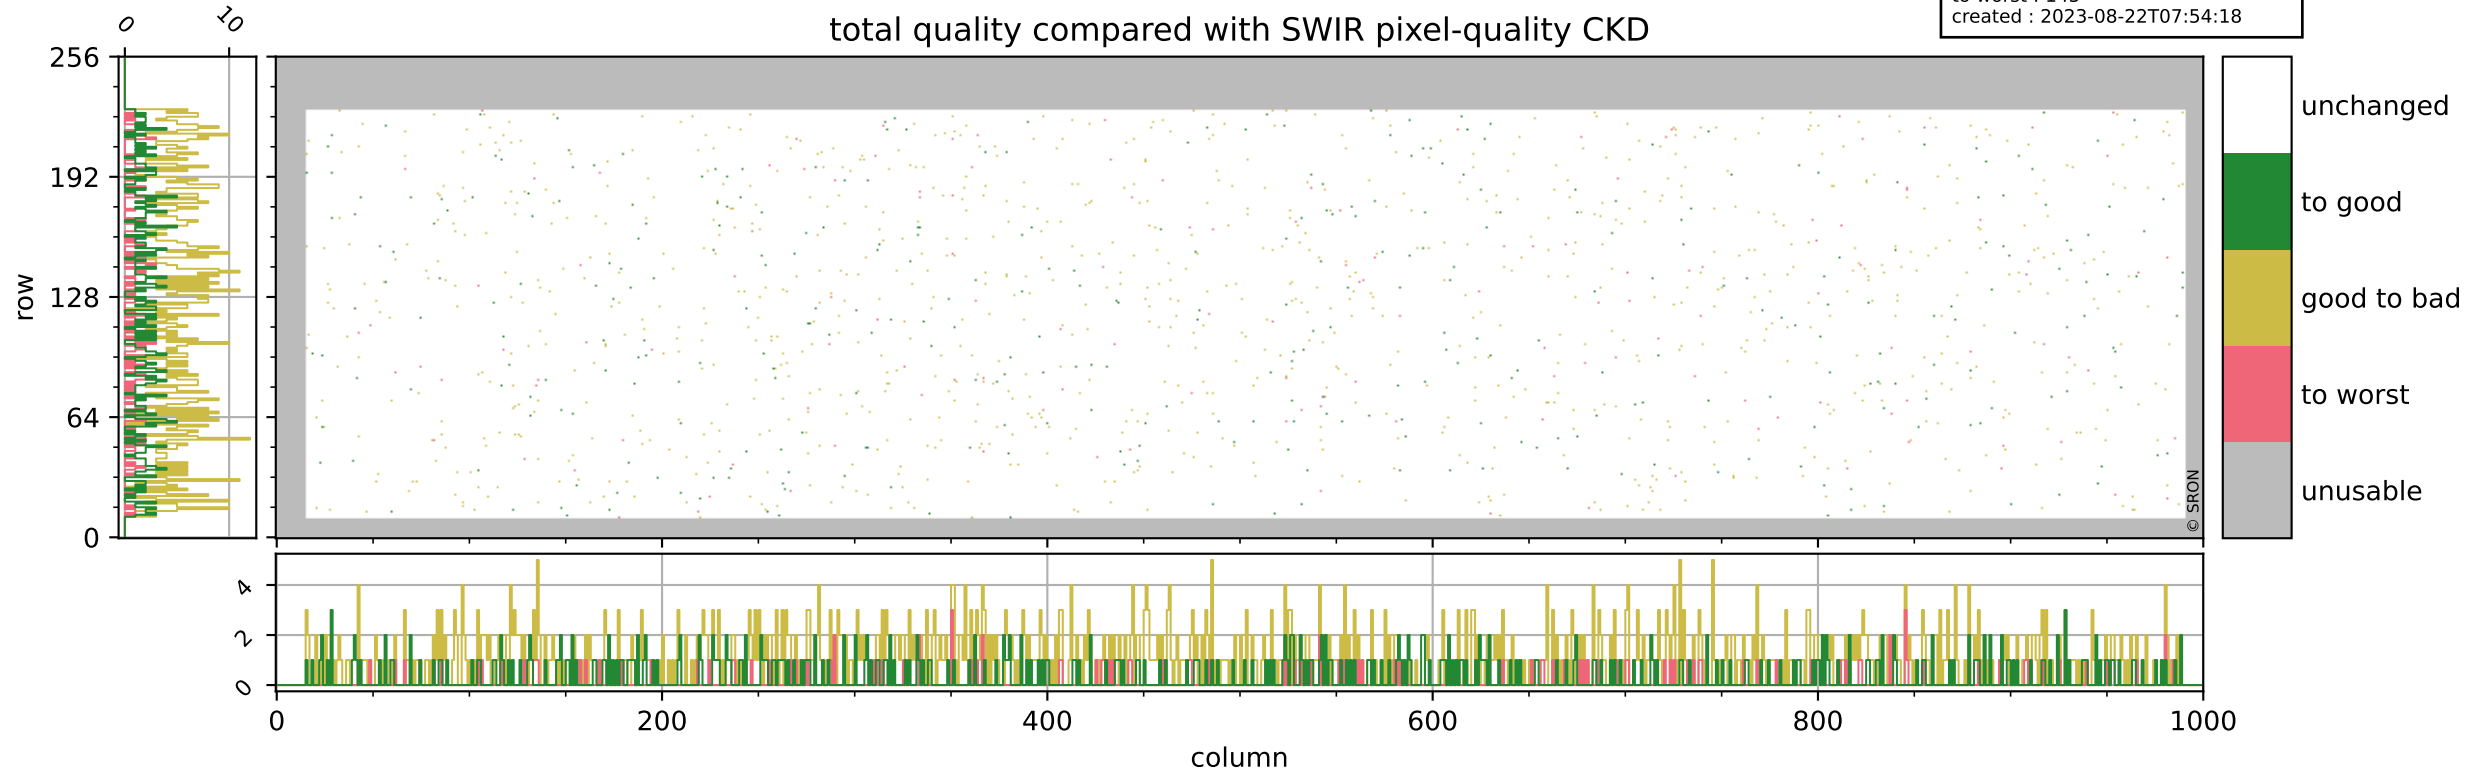

Tropomi SWIR pixel quality (official)

orbits : 20 in [7642, 7687]
coverage : 2019-04-05 / 2019-04-08
bad (quality < 0.8) : 296
worst (quality < 0.1) : 115
created : 2023-08-22T07:54:17

Tropomi SWIR pixel quality (official)

orbits : 20 in [7642, 7687]
coverage : 2019-04-05 / 2019-04-08
bad (quality < 0.8) : 2730
worst (quality < 0.1) : 274
created : 2023-08-22T07:54:17

pixel-quality map (noise average)

Tropomi SWIR pixel quality (official)

orbits : 20 in [7642, 7687]
coverage : 2019-04-05 / 2019-04-08
to good : 356
good to bad : 938
to worst : 145
created : 2023-08-22T07:54:18

total quality compared with SWIR pixel-quality CKD

Tropomi SWIR pixel quality (official)

orbits : 20 in [7642, 7687]
coverage : 2019-04-05 / 2019-04-08
created : 2023-08-22T07:54:18

Histograms of pixel-quality

Tropomi SWIR pixel quality (official) ground-tracks of Sentinel-5P

orbits : 20 in [7642, 7687]
coverage : 2019-04-05 / 2019-04-08
created : 2023-08-22T07:54:18