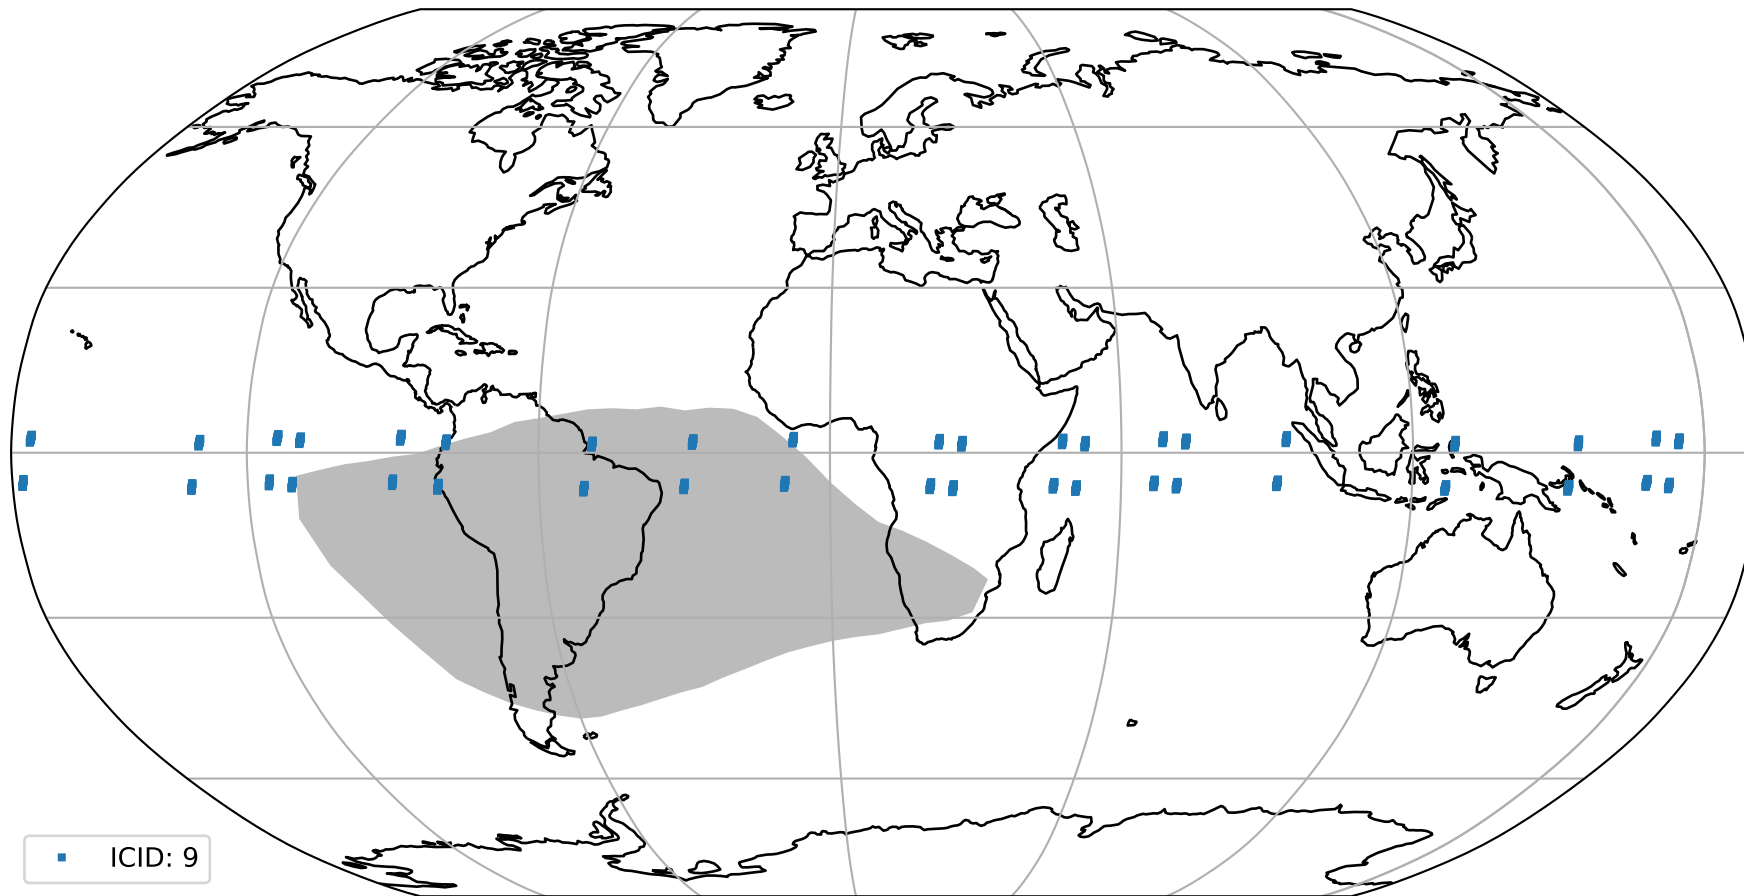

orbits : 20 in [7642, 7687]
coverage : 2019-04-05 / 2019-04-08
bad (quality < 0.8) : 2730
worst (quality < 0.1) : 274
created : 2023-08-22T07:54:17

pixel-quality map (noise average)

Tropomi SWIR pixel quality (official)

orbits : 20 in [7642, 7687]
coverage : 2019-04-05 / 2019-04-08
to good : 356
good to bad : 938
to worst : 145
created : 2023-08-22T07:54:18

total quality compared with SWIR pixel-quality CKD

Tropomi SWIR pixel quality (official)

orbits : 20 in [7642, 7687]
coverage : 2019-04-05 / 2019-04-08
created : 2023-08-22T07:54:18

Histograms of pixel-quality

Tropomi SWIR pixel quality (official) ground-tracks of Sentinel-5P

orbits : 20 in [7642, 7687]
coverage : 2019-04-05 / 2019-04-08
created : 2023-08-22T07:54:18

Tropomi SWIR pixel quality (official)

orbits : [2827, 7687]
coverage : 2018-04-30 / 2019-04-08
created : 2023-08-22T07:54:18

trend of pixel quality & temperatures