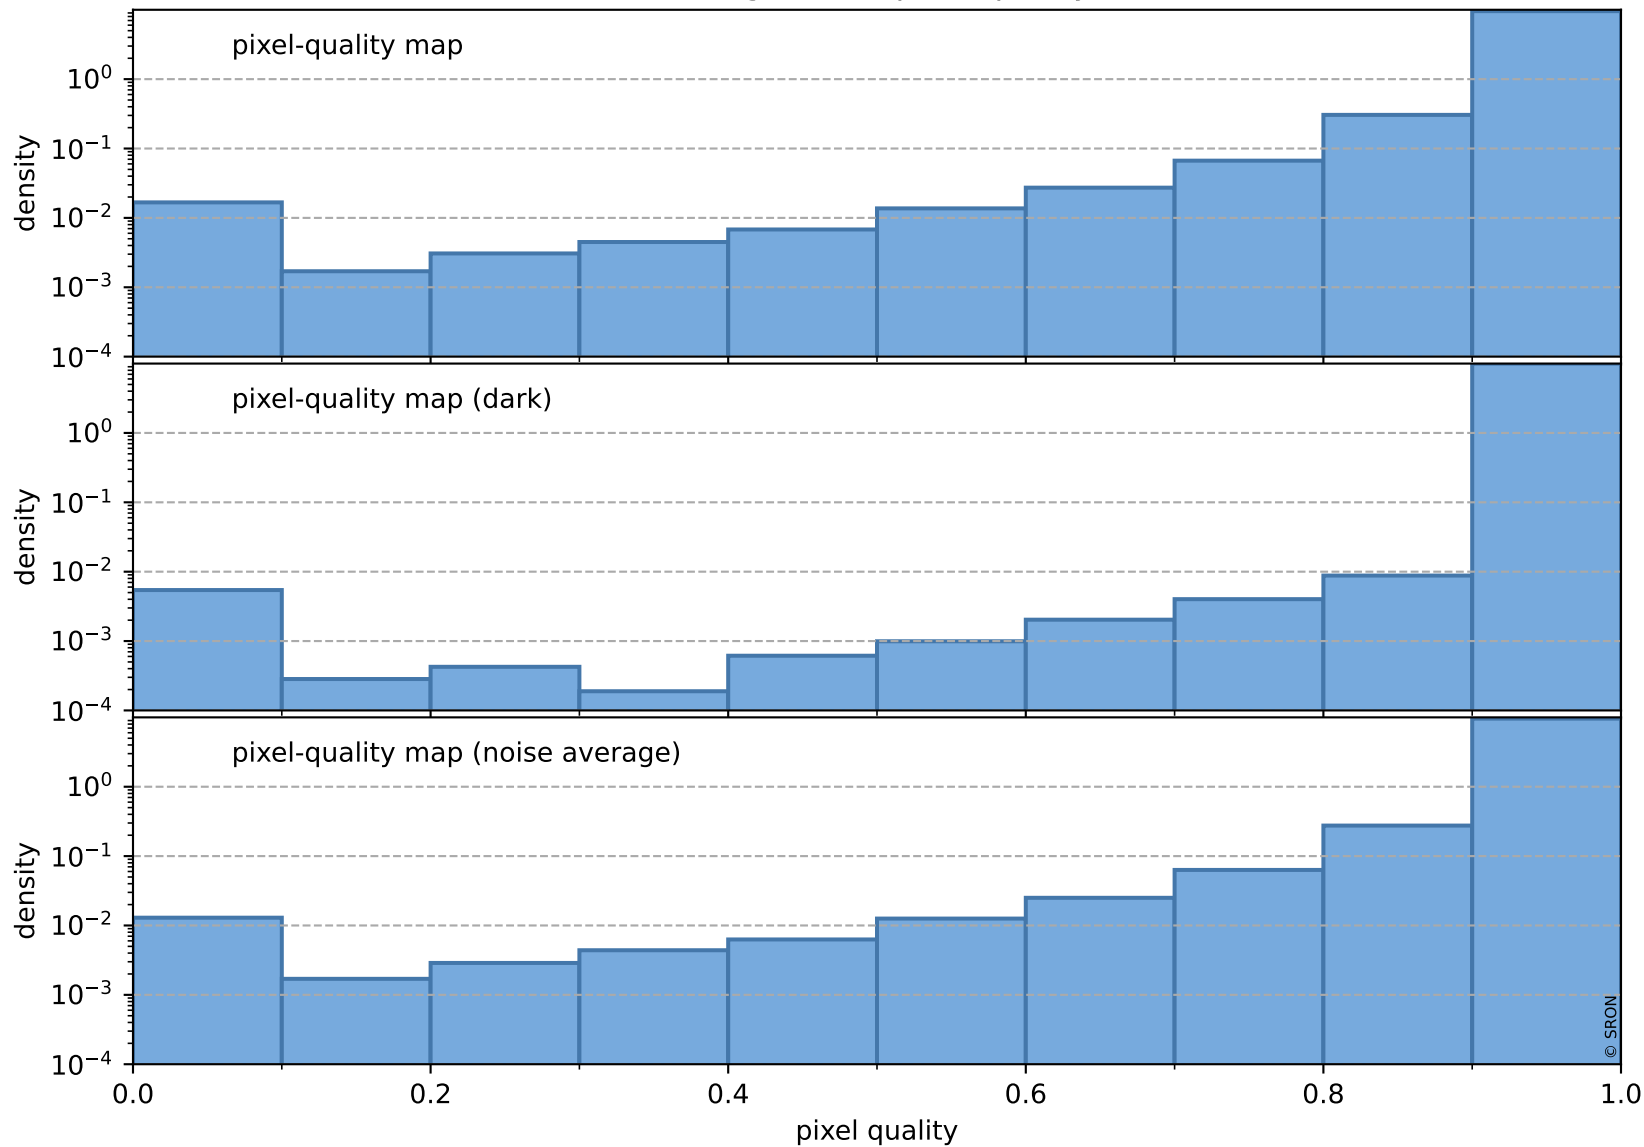

orbits : 20 in [7642, 7687]
coverage : 2019-04-05 / 2019-04-08
bad (quality < 0.8) : 2730
worst (quality < 0.1) : 274
created : 2023-08-22T07:54:17

pixel-quality map (noise average)

Tropomi SWIR pixel quality (official)

orbits : 20 in [7642, 7687]
coverage : 2019-04-05 / 2019-04-08
to good : 356
good to bad : 938
to worst : 145
created : 2023-08-22T07:54:18

total quality compared with SWIR pixel-quality CKD

Tropomi SWIR pixel quality (official)

orbits : 20 in [7642, 7687]
coverage : 2019-04-05 / 2019-04-08
created : 2023-08-22T07:54:18

Histograms of pixel-quality

Tropomi SWIR pixel quality (official) ground-tracks of Sentinel-5P

orbits : 20 in [7642, 7687]
coverage : 2019-04-05 / 2019-04-08
created : 2023-08-22T07:54:18

Tropomi SWIR pixel quality (official)

orbits : [2827, 7687]
coverage : 2018-04-30 / 2019-04-08
created : 2023-08-22T07:54:18

trend of pixel quality & temperatures