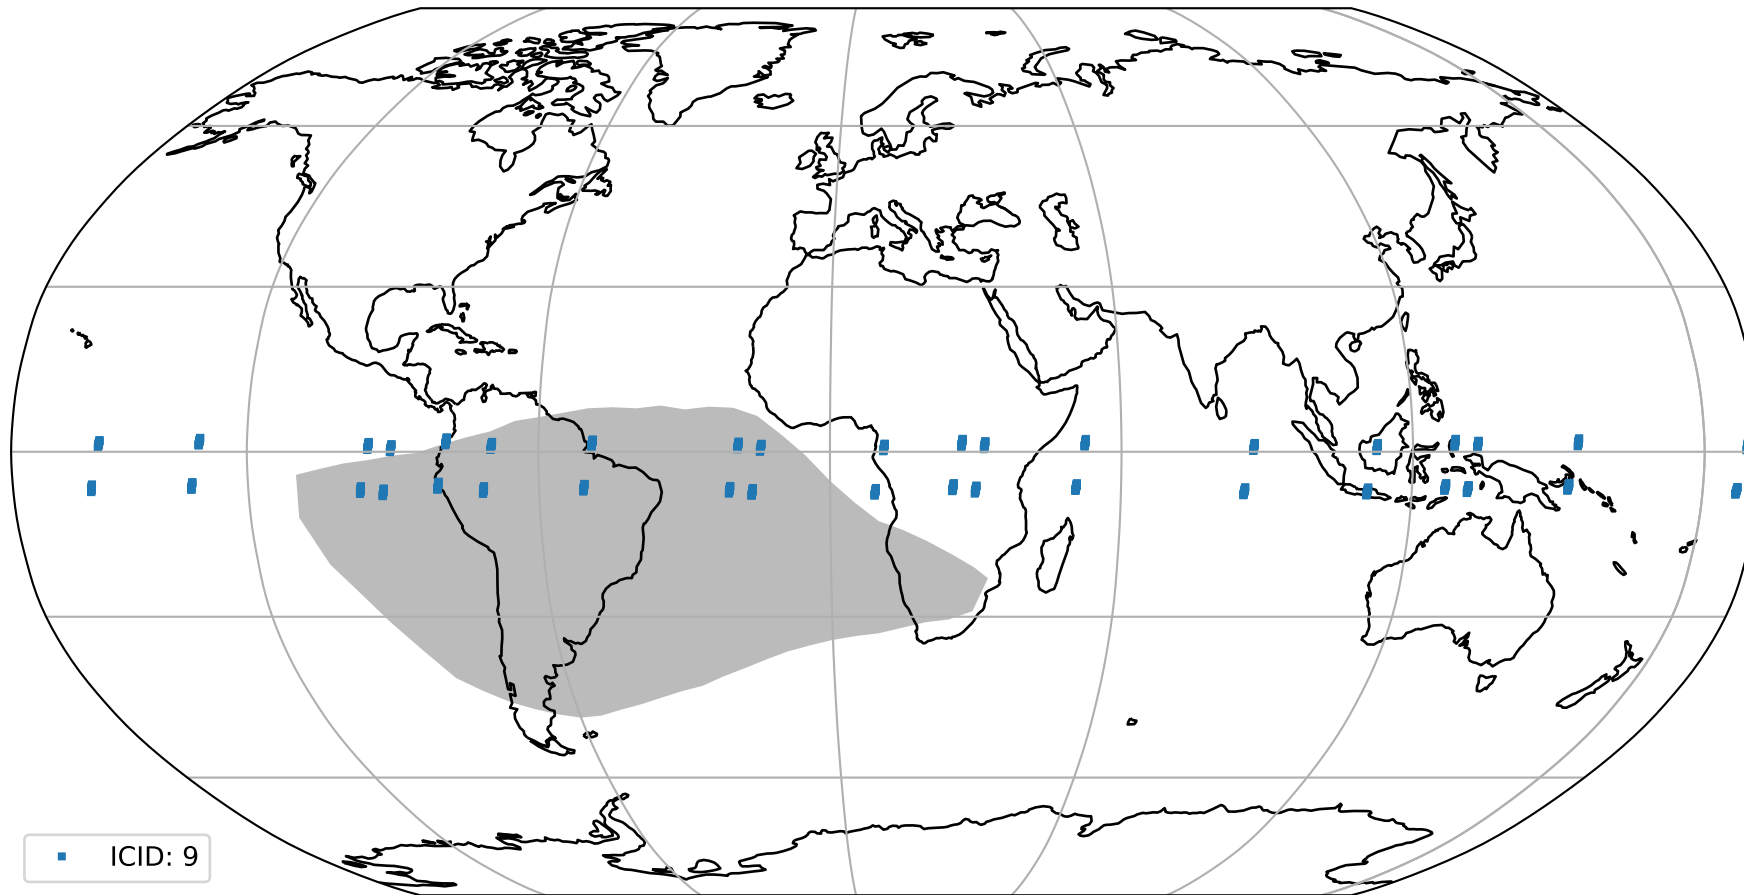

Tropomi SWIR pixel quality (official)

orbits : 19 in [7672, 7717]
coverage : 2019-04-07 / 2019-04-10
to good : 364
good to bad : 996
to worst : 132
created : 2023-08-22T07:54:22

total quality compared with SWIR pixel-quality CKD

Tropomi SWIR pixel quality (official)

orbits : 19 in [7672, 7717]
coverage : 2019-04-07 / 2019-04-10
created : 2023-08-22T07:54:22

Histograms of pixel-quality

Tropomi SWIR pixel quality (official) ground-tracks of Sentinel-5P

orbits : 19 in [7672, 7717]
coverage : 2019-04-07 / 2019-04-10
created : 2023-08-22T07:54:23

Tropomi SWIR pixel quality (official)

orbits : [2827, 7717]
coverage : 2018-04-30 / 2019-04-10
created : 2023-08-22T07:54:23