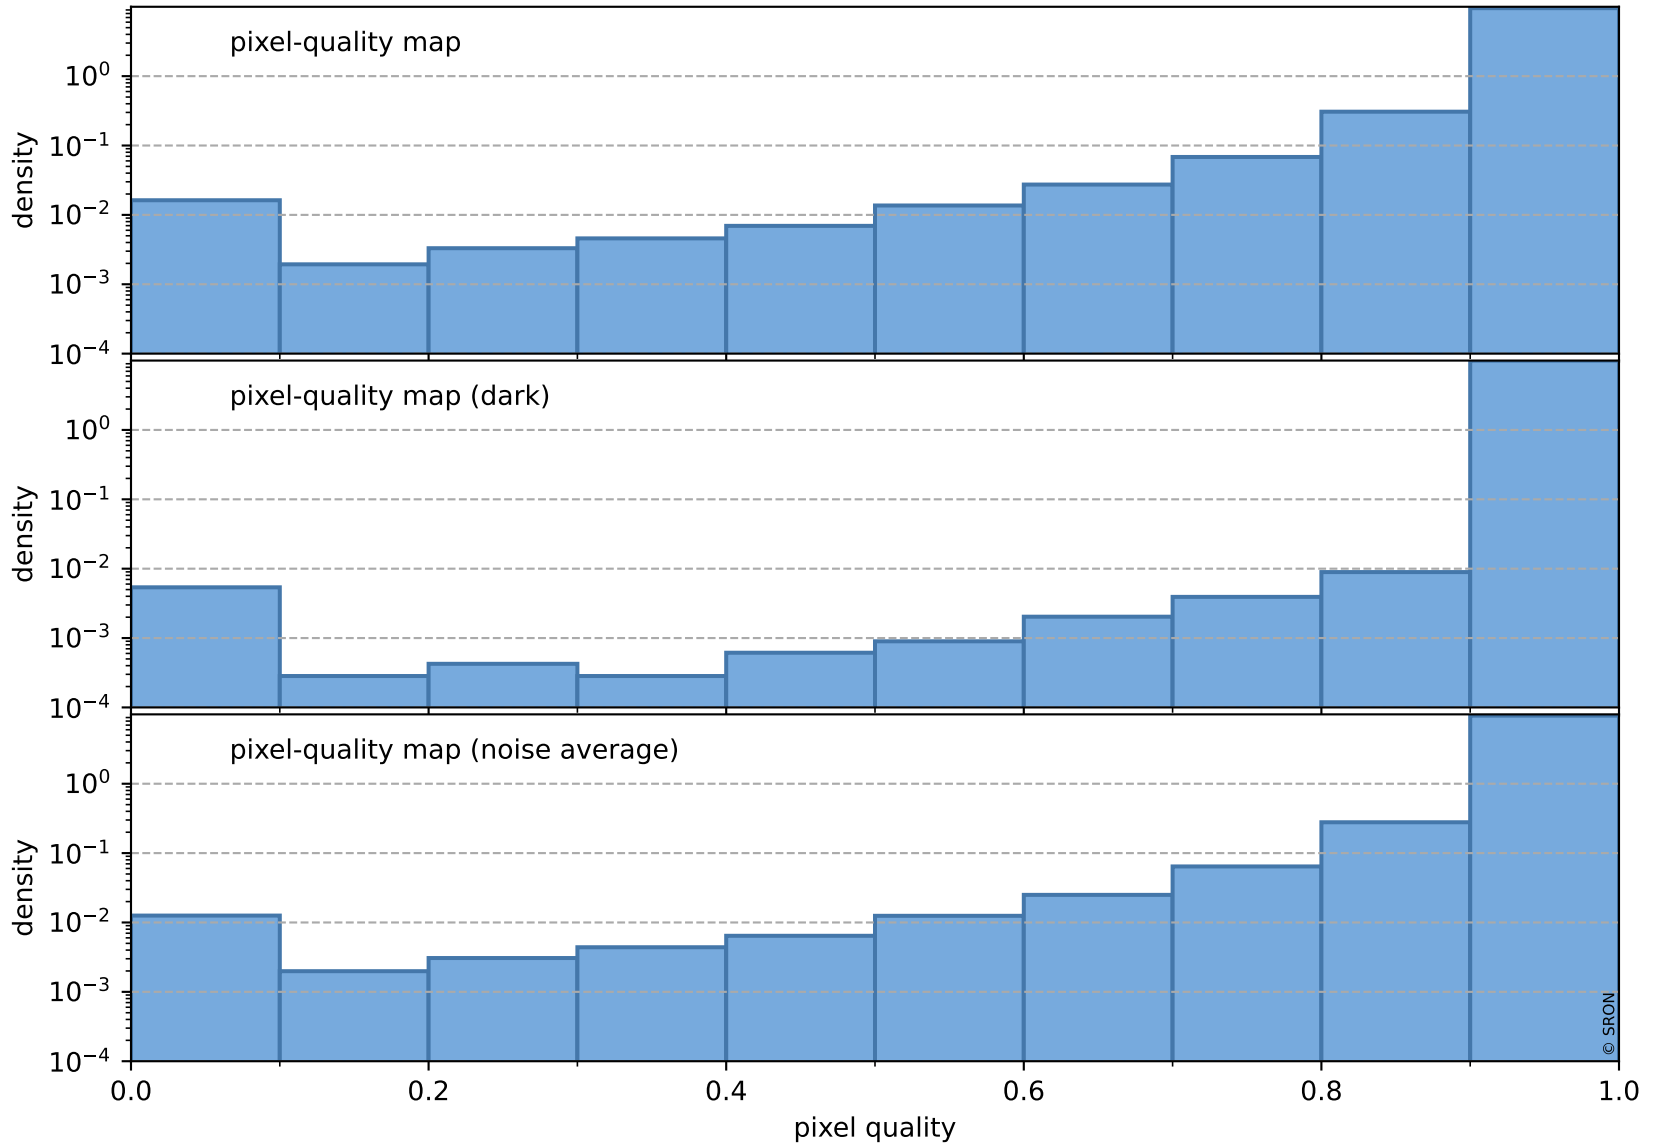

Tropomi SWIR pixel quality (official)

orbits : 19 in [7672, 7717]
coverage : 2019-04-07 / 2019-04-10
to good : 364
good to bad : 996
to worst : 132
created : 2023-08-22T07:54:22

total quality compared with SWIR pixel-quality CKD

Tropomi SWIR pixel quality (official)

orbits : 19 in [7672, 7717]
coverage : 2019-04-07 / 2019-04-10
created : 2023-08-22T07:54:22

Histograms of pixel-quality

Tropomi SWIR pixel quality (official) ground-tracks of Sentinel-5P

orbits : 19 in [7672, 7717]
coverage : 2019-04-07 / 2019-04-10
created : 2023-08-22T07:54:23

Tropomi SWIR pixel quality (official)

orbits : [2827, 7717]
coverage : 2018-04-30 / 2019-04-10
created : 2023-08-22T07:54:23