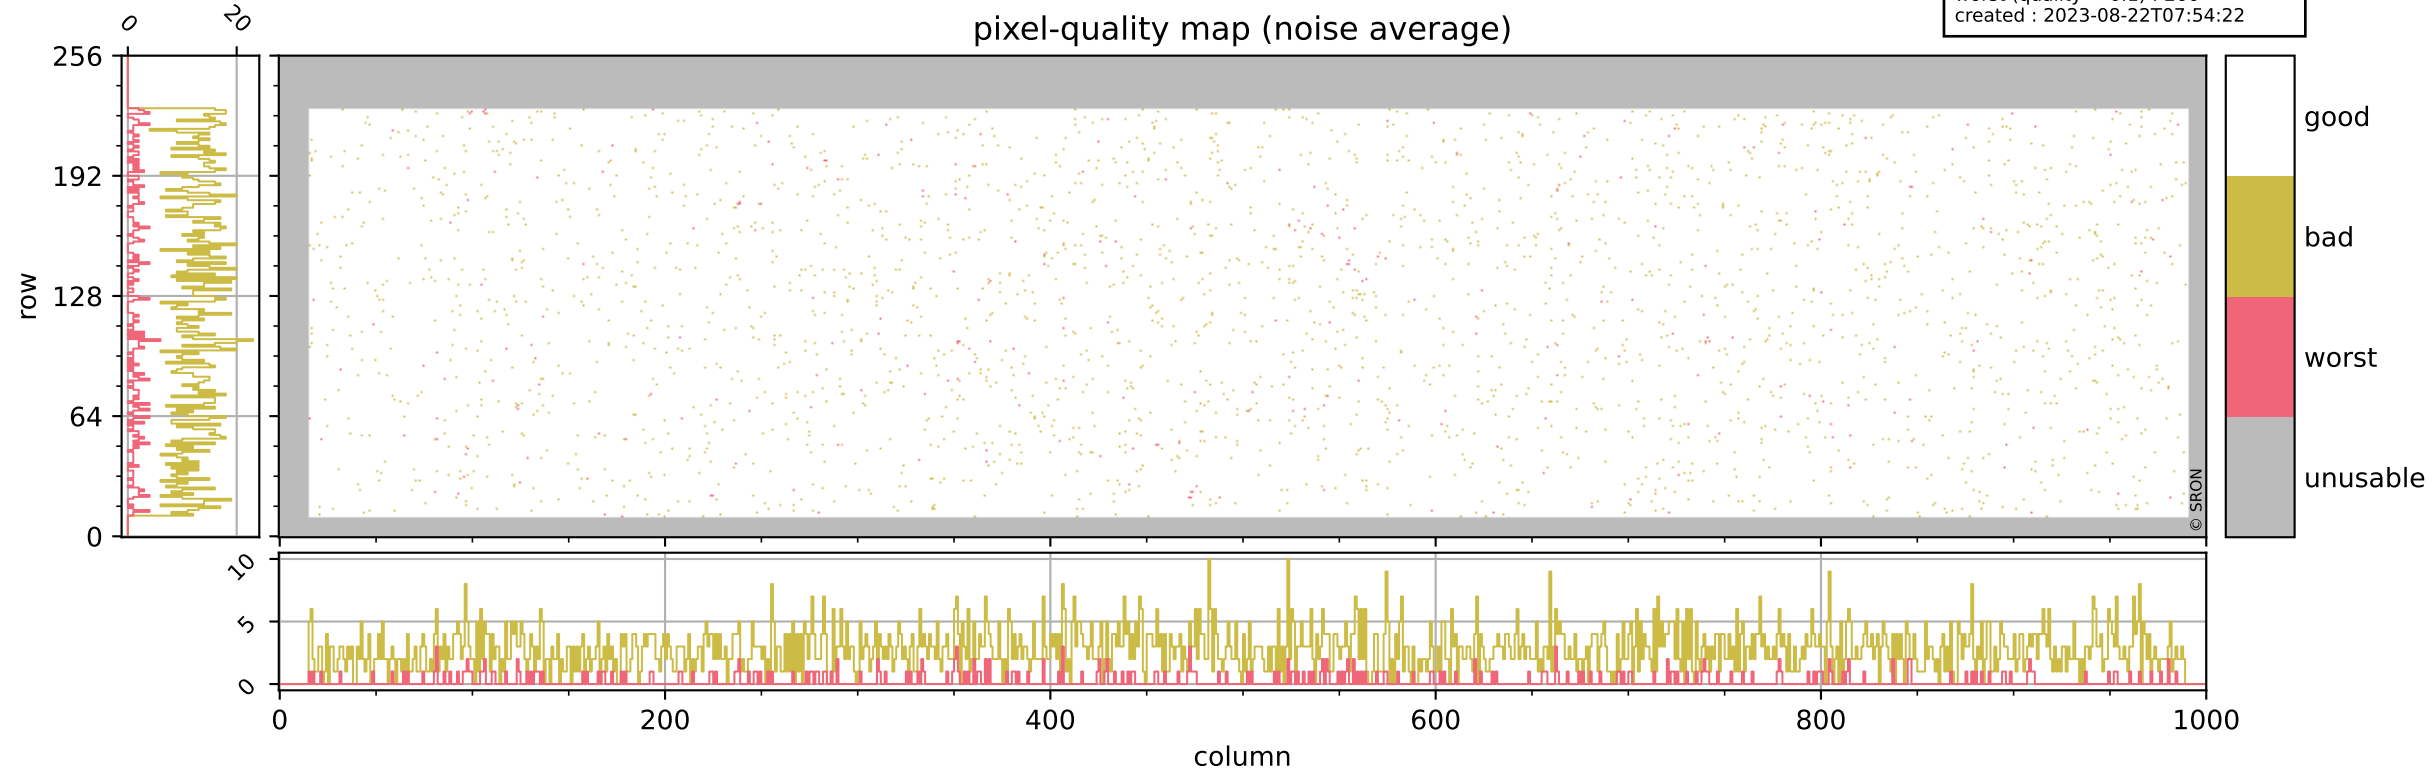

Tropomi SWIR pixel quality (official)

orbits : 19 in [7672, 7717]
coverage : 2019-04-07 / 2019-04-10
bad (quality < 0.8) : 293
worst (quality < 0.1) : 114
created : 2023-08-22T07:54:21

pixel-quality map (dark)

Tropomi SWIR pixel quality (official)

orbits : 19 in [7672, 7717]
coverage : 2019-04-07 / 2019-04-10
bad (quality < 0.8) : 2754
worst (quality < 0.1) : 266
created : 2023-08-22T07:54:22

pixel-quality map (noise average)

Tropomi SWIR pixel quality (official)

orbits : 19 in [7672, 7717]
coverage : 2019-04-07 / 2019-04-10
to good : 364
good to bad : 996
to worst : 132
created : 2023-08-22T07:54:22

total quality compared with SWIR pixel-quality CKD

Tropomi SWIR pixel quality (official)

orbits : 19 in [7672, 7717]
coverage : 2019-04-07 / 2019-04-10
created : 2023-08-22T07:54:22

Histograms of pixel-quality

Tropomi SWIR pixel quality (official) ground-tracks of Sentinel-5P