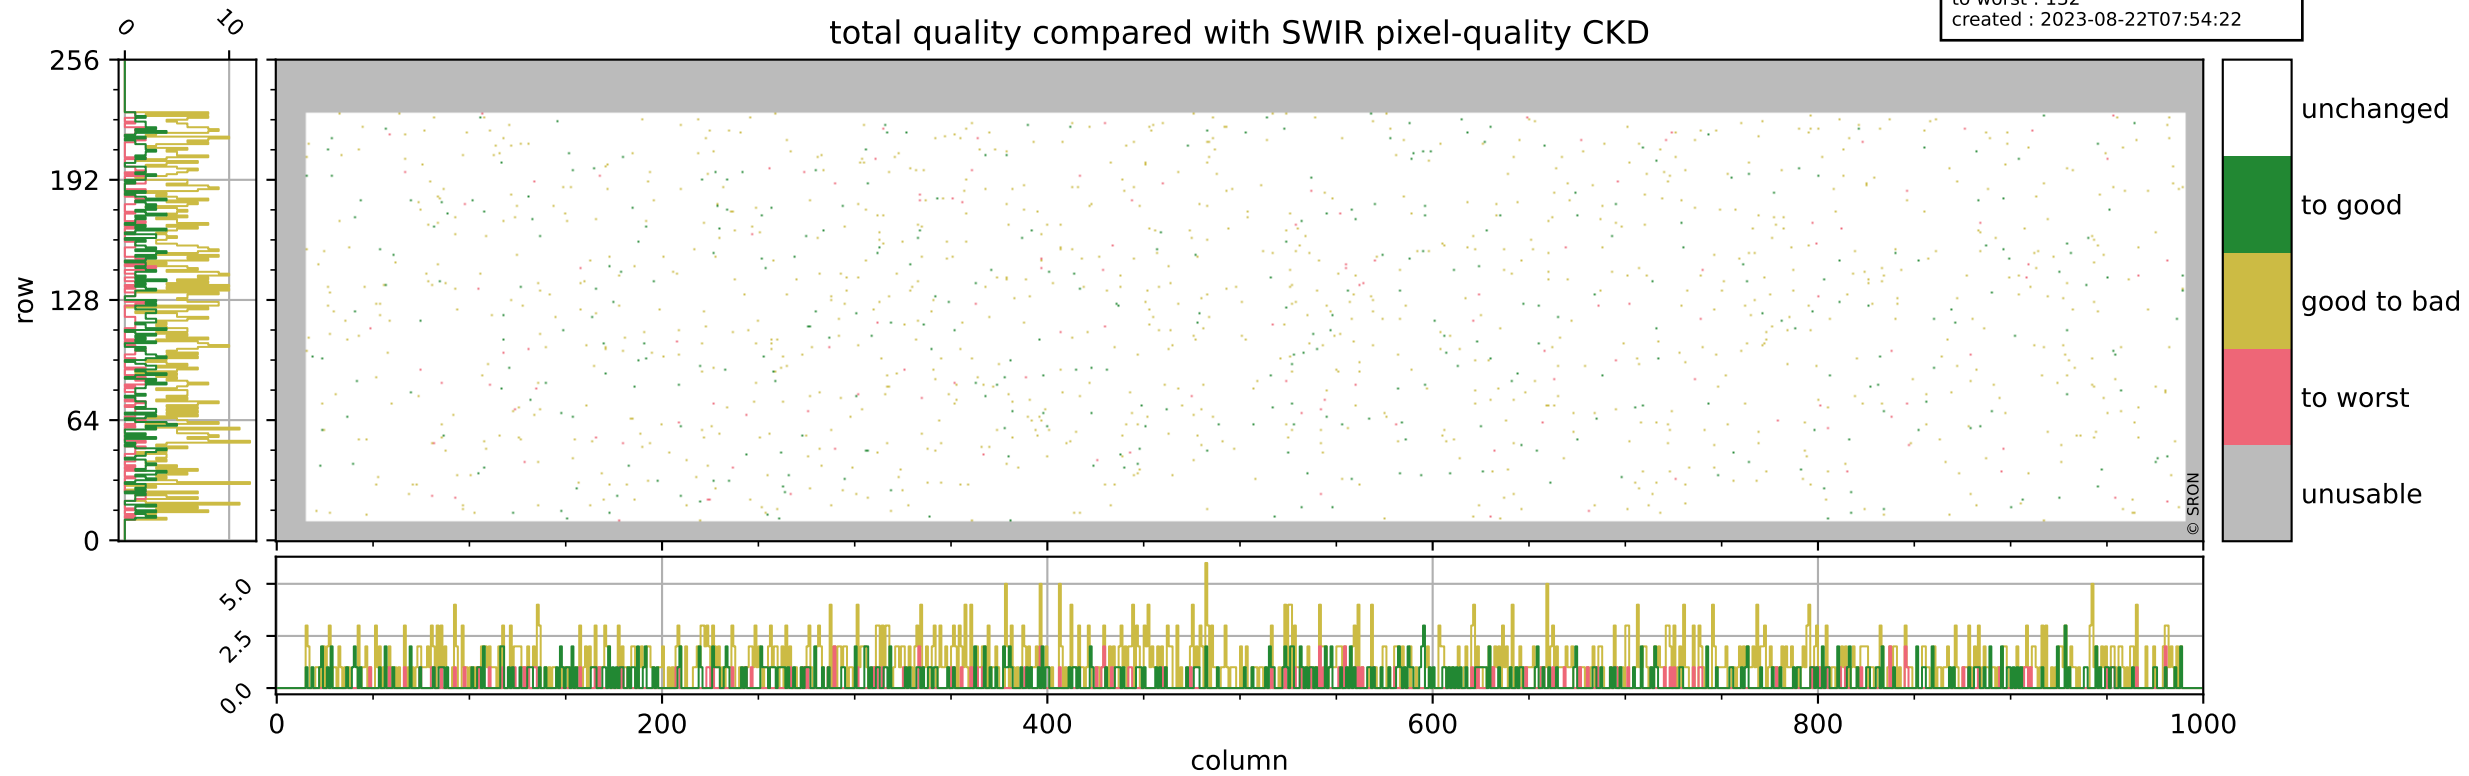

Tropomi SWIR pixel quality (official)

orbits : 19 in [7672, 7717]
coverage : 2019-04-07 / 2019-04-10
bad (quality < 0.8) : 293
worst (quality < 0.1) : 114
created : 2023-08-22T07:54:21

pixel-quality map (dark)

Tropomi SWIR pixel quality (official)

orbits : 19 in [7672, 7717]
coverage : 2019-04-07 / 2019-04-10
bad (quality < 0.8) : 2754
worst (quality < 0.1) : 266
created : 2023-08-22T07:54:22

pixel-quality map (noise average)

Tropomi SWIR pixel quality (official)

orbits : 19 in [7672, 7717]
coverage : 2019-04-07 / 2019-04-10
to good : 364
good to bad : 996
to worst : 132
created : 2023-08-22T07:54:22

total quality compared with SWIR pixel-quality CKD

Tropomi SWIR pixel quality (official)

orbits : 19 in [7672, 7717]
coverage : 2019-04-07 / 2019-04-10
created : 2023-08-22T07:54:22

Histograms of pixel-quality

Tropomi SWIR pixel quality (official) ground-tracks of Sentinel-5P