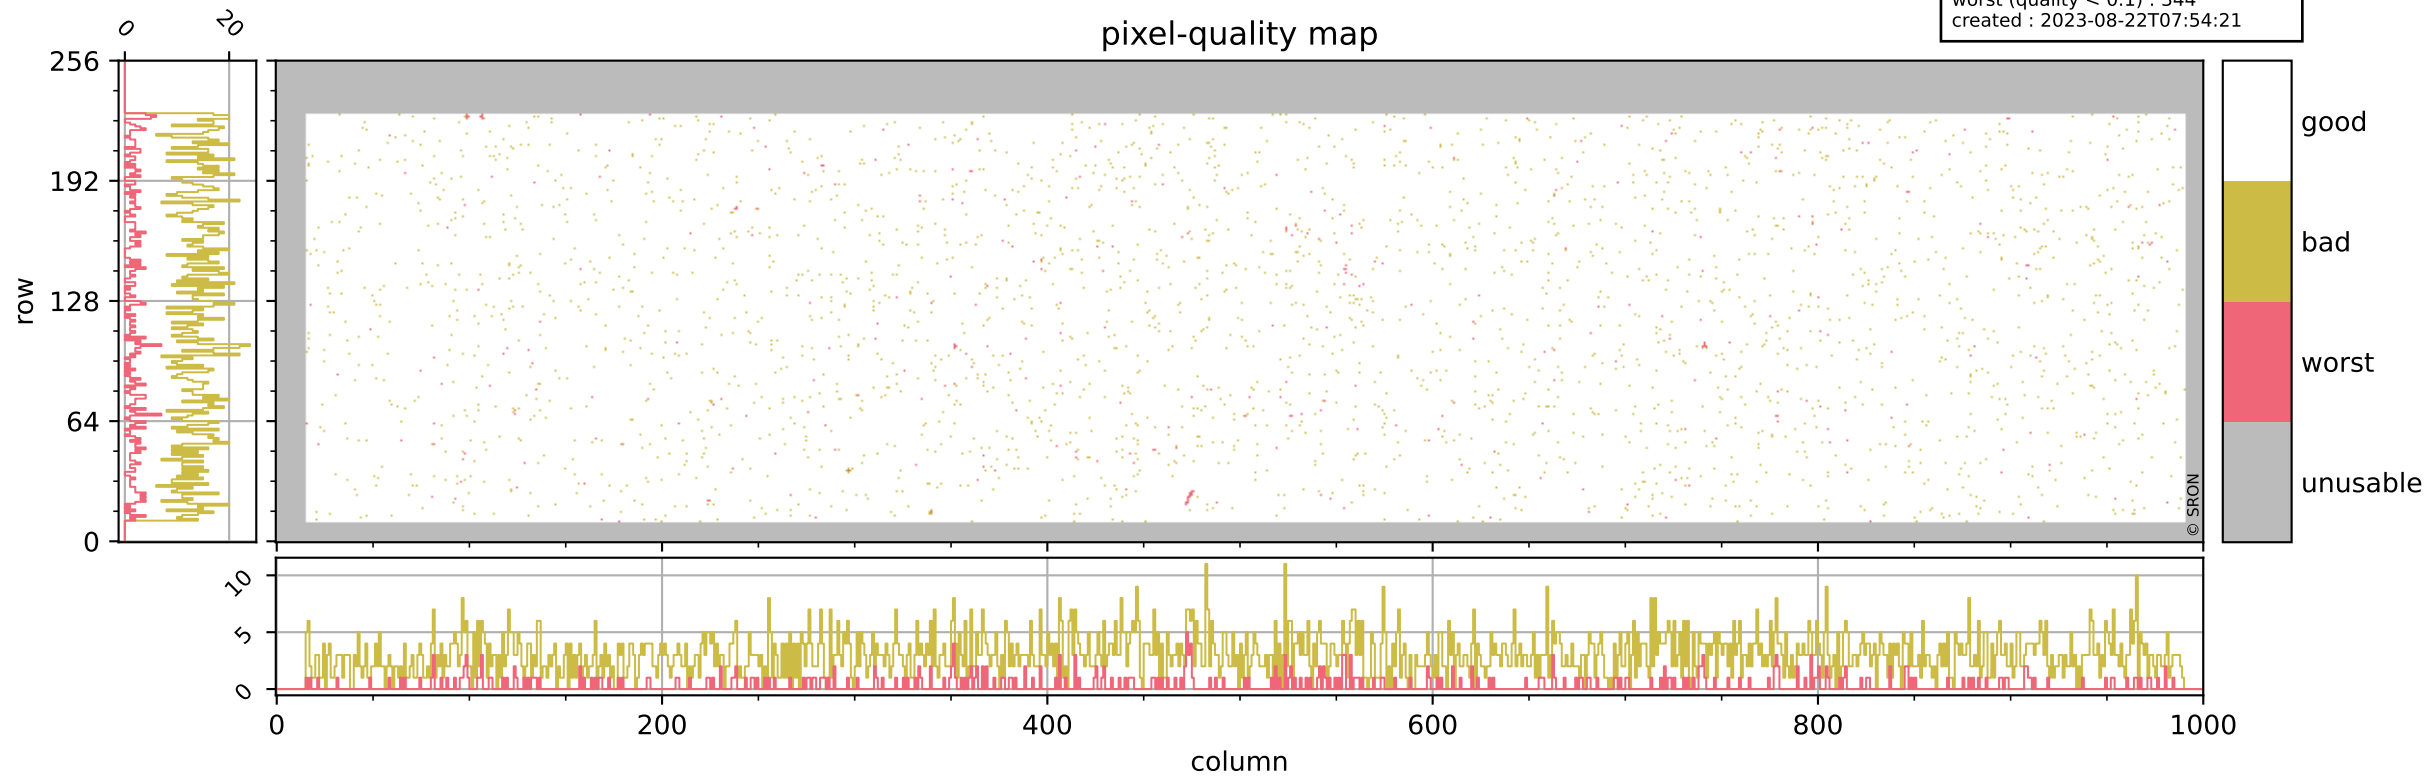

Tropomi SWIR pixel quality (official)

orbits : 19 in [7672, 7717]
coverage : 2019-04-07 / 2019-04-10
bad (quality < 0.8) : 3014
worst (quality < 0.1) : 344
created : 2023-08-22T07:54:21

pixel-quality map

Tropomi SWIR pixel quality (official)

orbits : 19 in [7672, 7717]
coverage : 2019-04-07 / 2019-04-10
bad (quality < 0.8) : 293
worst (quality < 0.1) : 114
created : 2023-08-22T07:54:21

pixel-quality map (dark)

Tropomi SWIR pixel quality (official)

orbits : 19 in [7672, 7717]
coverage : 2019-04-07 / 2019-04-10
bad (quality < 0.8) : 2754
worst (quality < 0.1) : 266
created : 2023-08-22T07:54:22

pixel-quality map (noise average)

Tropomi SWIR pixel quality (official)

orbits : 19 in [7672, 7717]
coverage : 2019-04-07 / 2019-04-10
created : 2023-08-22T07:54:22

Histograms of pixel-quality

Tropomi SWIR pixel quality (official) ground-tracks of Sentinel-5P