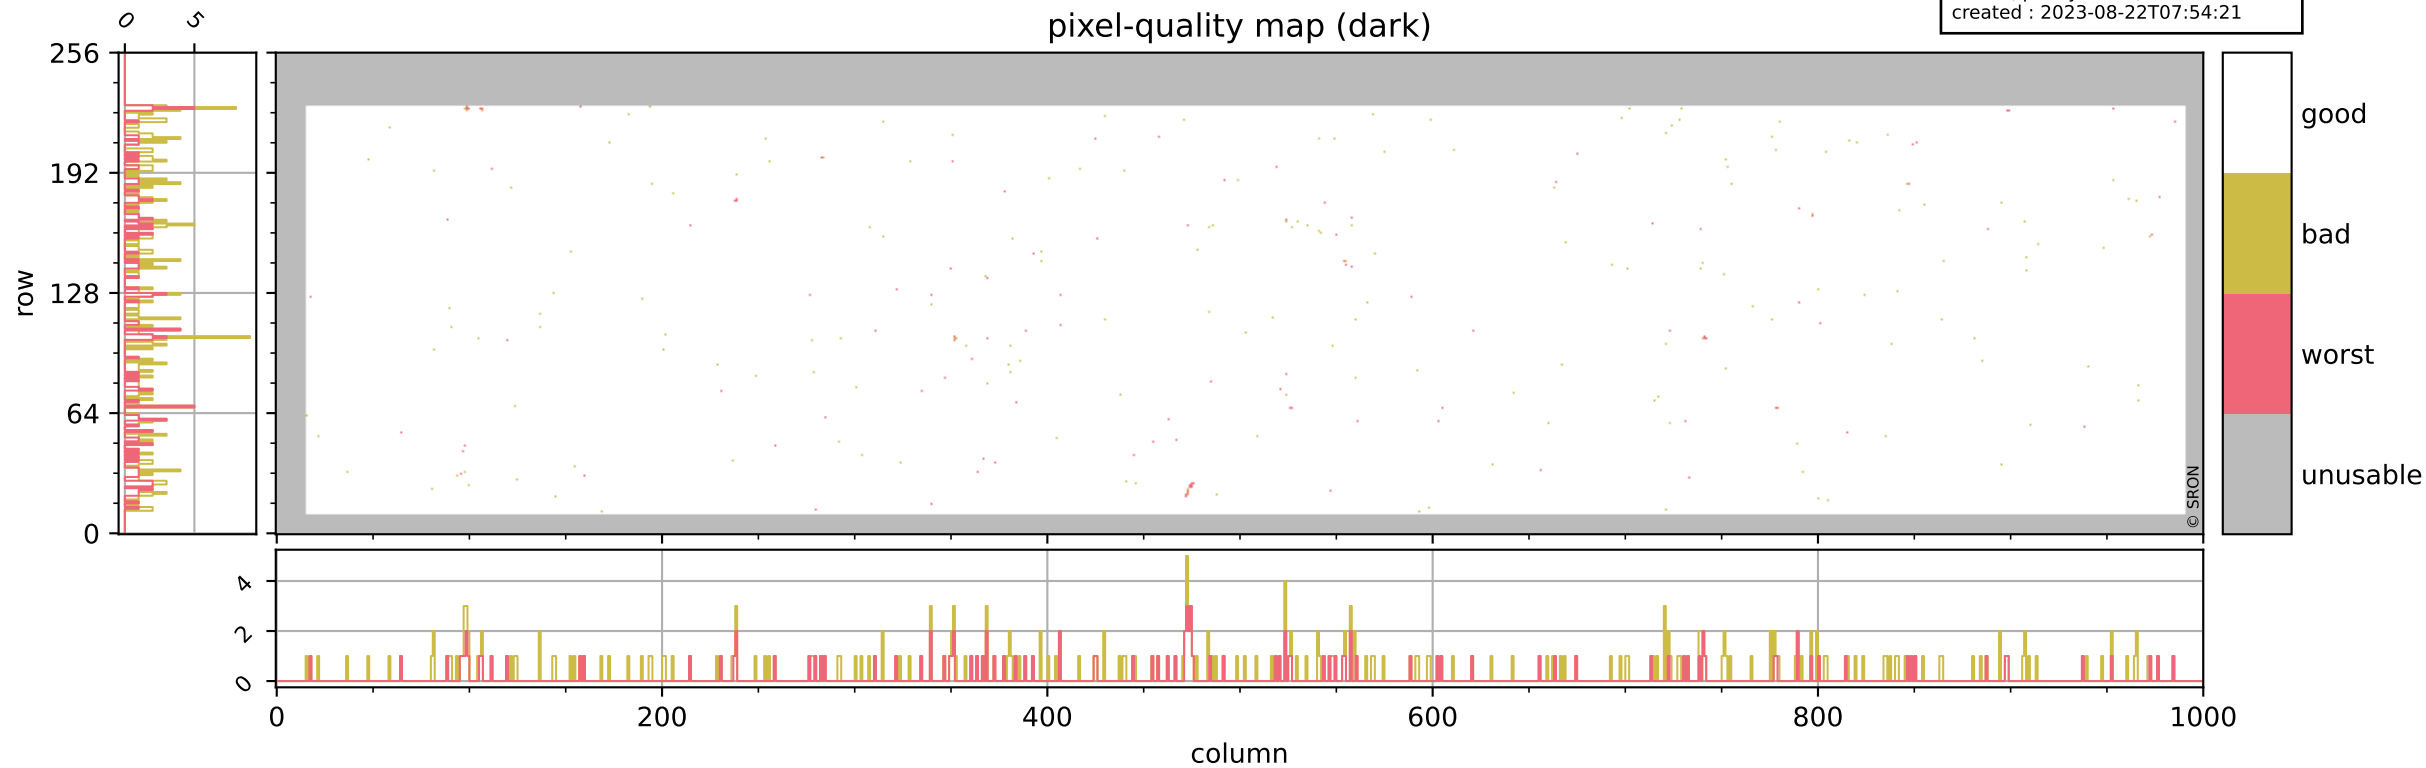

Tropomi SWIR pixel quality (official)

orbits : 19 in [7672, 7717]
coverage : 2019-04-07 / 2019-04-10
bad (quality < 0.8) : 3014
worst (quality < 0.1) : 344
created : 2023-08-22T07:54:21

pixel-quality map

Tropomi SWIR pixel quality (official)

orbits : 19 in [7672, 7717]
coverage : 2019-04-07 / 2019-04-10
bad (quality < 0.8) : 293
worst (quality < 0.1) : 114
created : 2023-08-22T07:54:21

pixel-quality map (dark)

Tropomi SWIR pixel quality (official)

orbits : 19 in [7672, 7717]
coverage : 2019-04-07 / 2019-04-10
bad (quality < 0.8) : 2754
worst (quality < 0.1) : 266
created : 2023-08-22T07:54:22

pixel-quality map (noise average)

Tropomi SWIR pixel quality (official)

orbits : 19 in [7672, 7717]
coverage : 2019-04-07 / 2019-04-10
created : 2023-08-22T07:54:22

Histograms of pixel-quality

Tropomi SWIR pixel quality (official) ground-tracks of Sentinel-5P