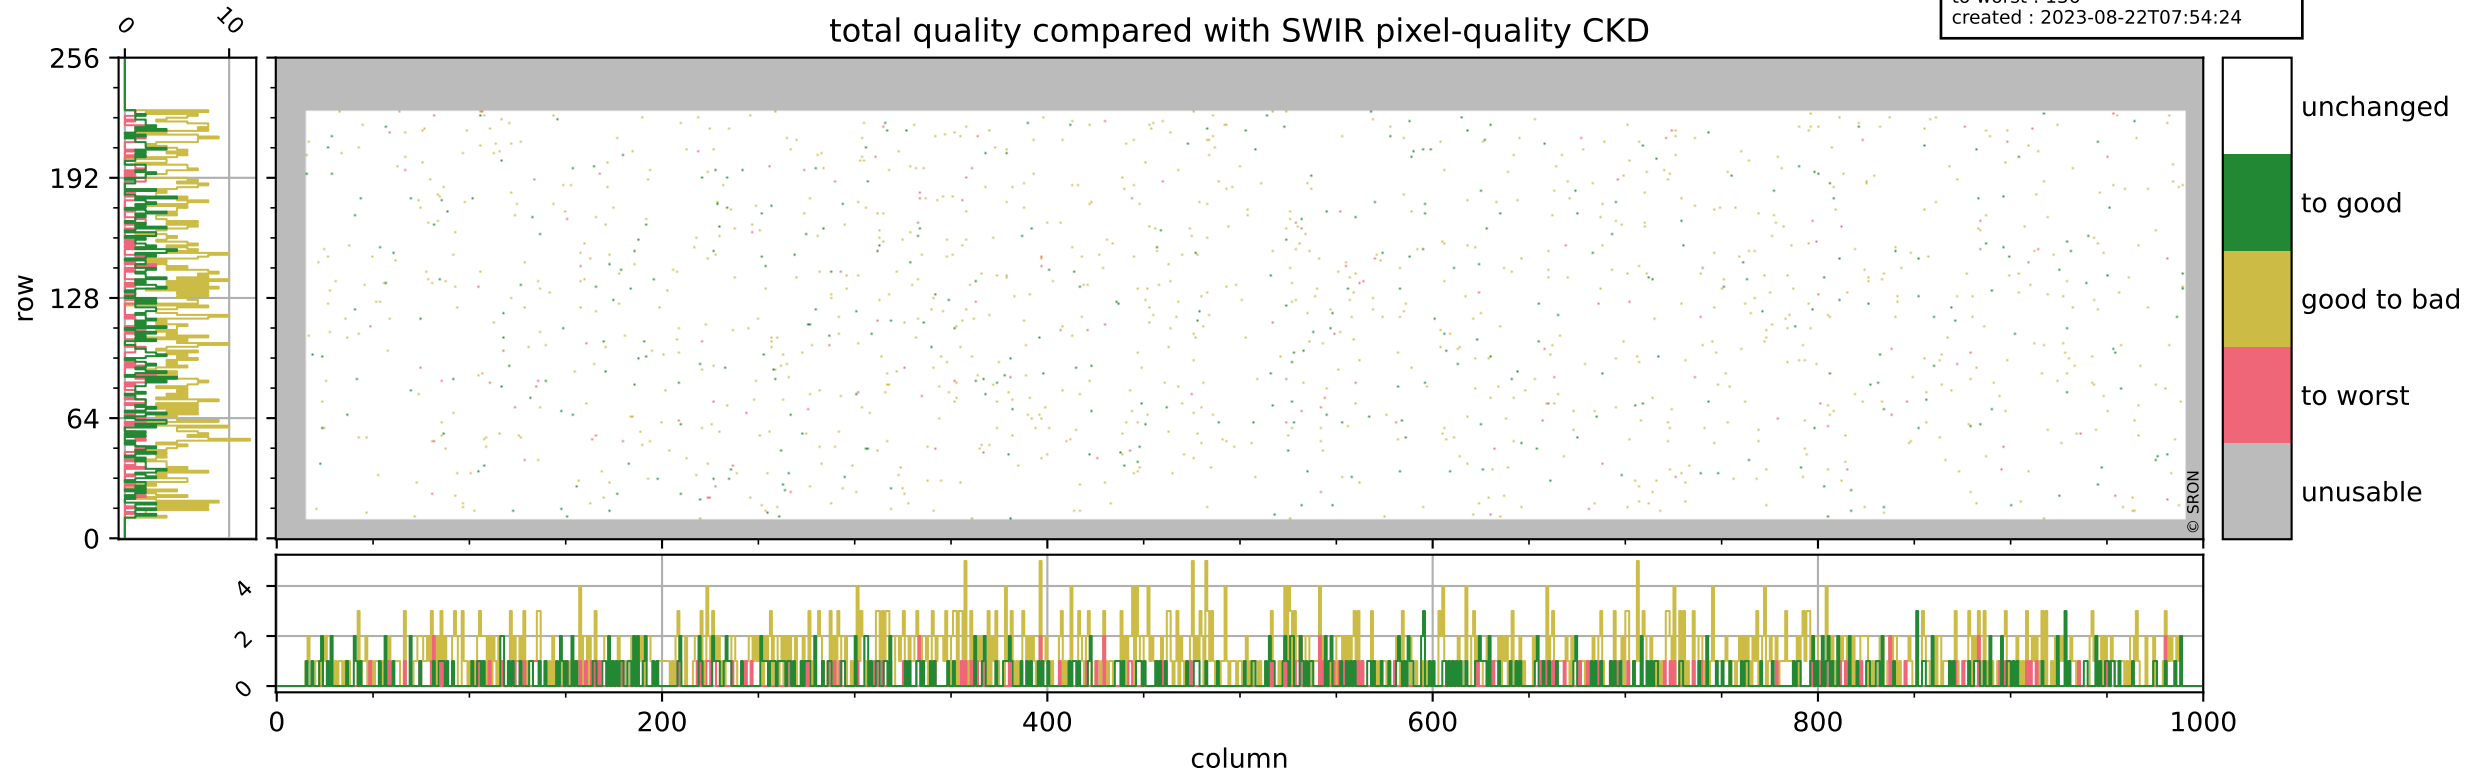

Tropomi SWIR pixel quality (official)

orbits : 18 in [7687, 7732]
coverage : 2019-04-08 / 2019-04-11
bad (quality < 0.8) : 293
worst (quality < 0.1) : 115
created : 2023-08-22T07:54:24

pixel-quality map (dark)

Tropomi SWIR pixel quality (official)

orbits : 18 in [7687, 7732]
coverage : 2019-04-08 / 2019-04-11
bad (quality < 0.8) : 2723
worst (quality < 0.1) : 267
created : 2023-08-22T07:54:24

pixel-quality map (noise average)

Tropomi SWIR pixel quality (official)

orbits : 18 in [7687, 7732]
coverage : 2019-04-08 / 2019-04-11
to good : 355
good to bad : 949
to worst : 136
created : 2023-08-22T07:54:24

total quality compared with SWIR pixel-quality CKD

Tropomi SWIR pixel quality (official)

orbits : 18 in [7687, 7732]
coverage : 2019-04-08 / 2019-04-11
created : 2023-08-22T07:54:24

Histograms of pixel-quality

Tropomi SWIR pixel quality (official) ground-tracks of Sentinel-5P