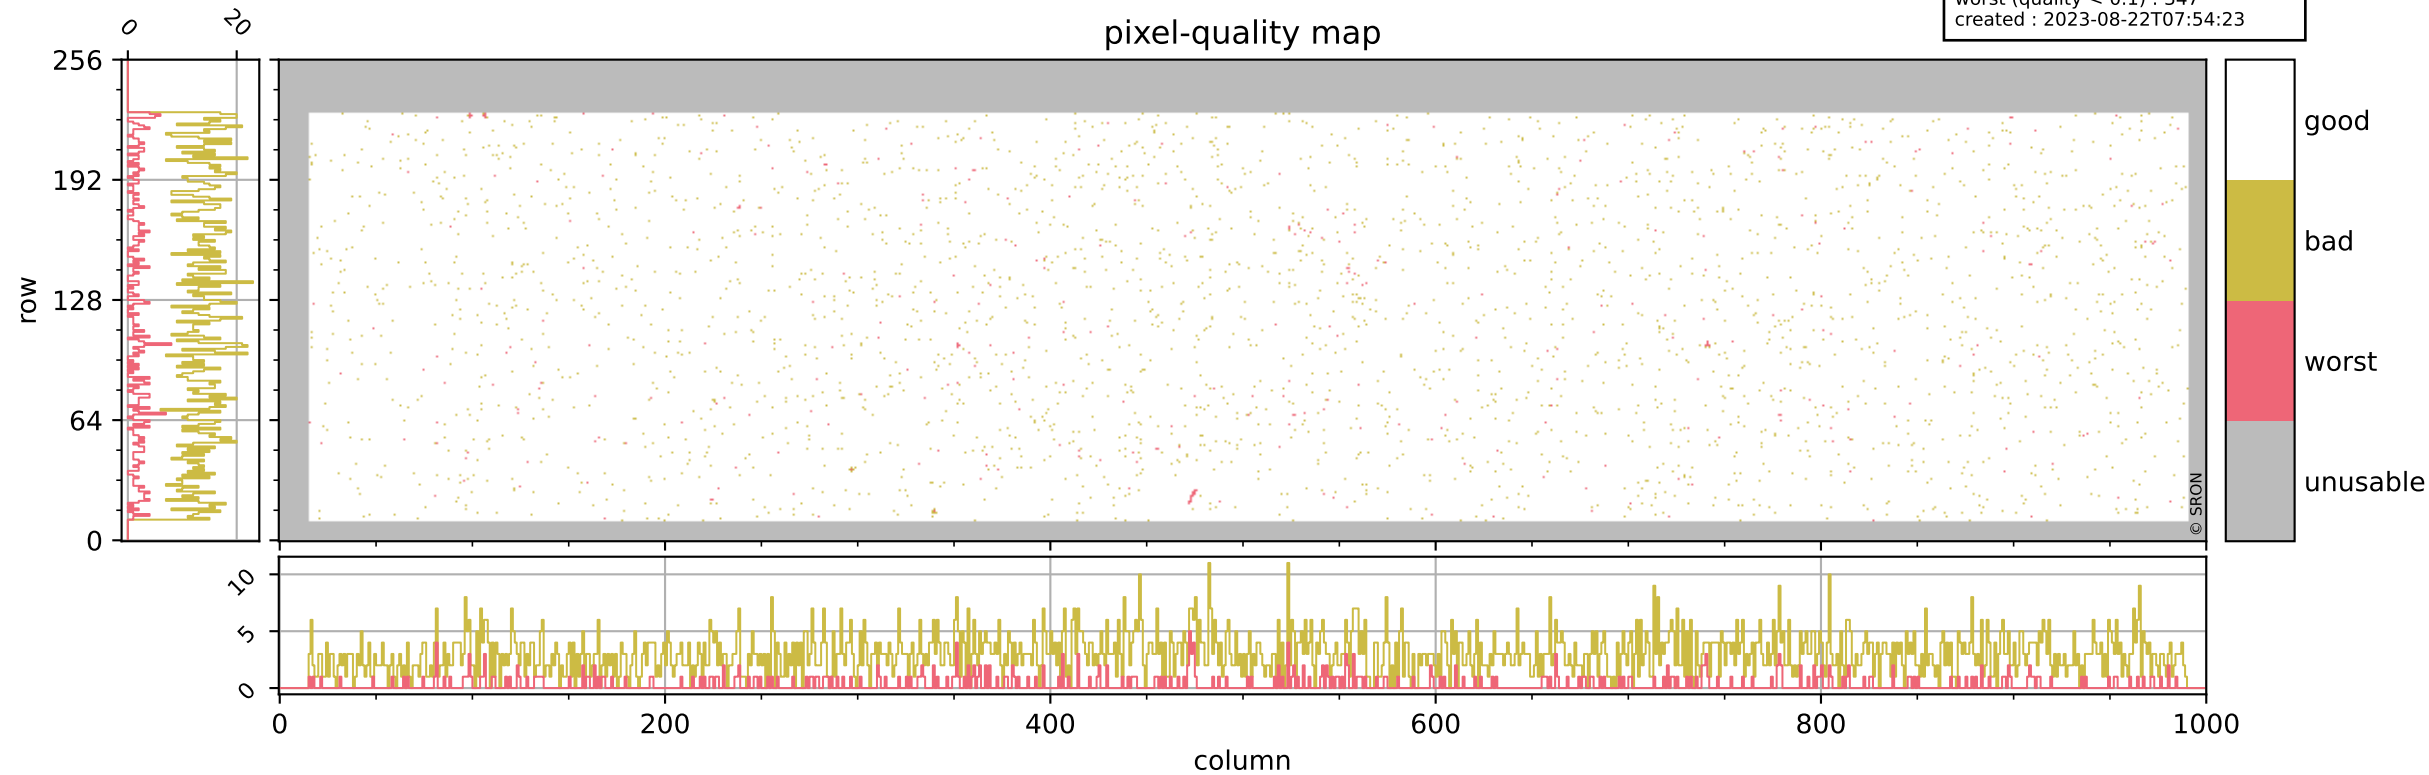

Tropomi SWIR pixel quality (official)

orbits : 18 in [7687, 7732]
coverage : 2019-04-08 / 2019-04-11
bad (quality < 0.8) : 2982
worst (quality < 0.1) : 347
created : 2023-08-22T07:54:23

pixel-quality map

Tropomi SWIR pixel quality (official)

orbits : 18 in [7687, 7732]
coverage : 2019-04-08 / 2019-04-11
bad (quality < 0.8) : 293
worst (quality < 0.1) : 115
created : 2023-08-22T07:54:24

pixel-quality map (dark)

Tropomi SWIR pixel quality (official)

orbits : 18 in [7687, 7732]
coverage : 2019-04-08 / 2019-04-11
bad (quality < 0.8) : 2723
worst (quality < 0.1) : 267
created : 2023-08-22T07:54:24

pixel-quality map (noise average)

Tropomi SWIR pixel quality (official)

orbits : 18 in [7687, 7732]
coverage : 2019-04-08 / 2019-04-11
created : 2023-08-22T07:54:24

Histograms of pixel-quality

Tropomi SWIR pixel quality (official) ground-tracks of Sentinel-5P