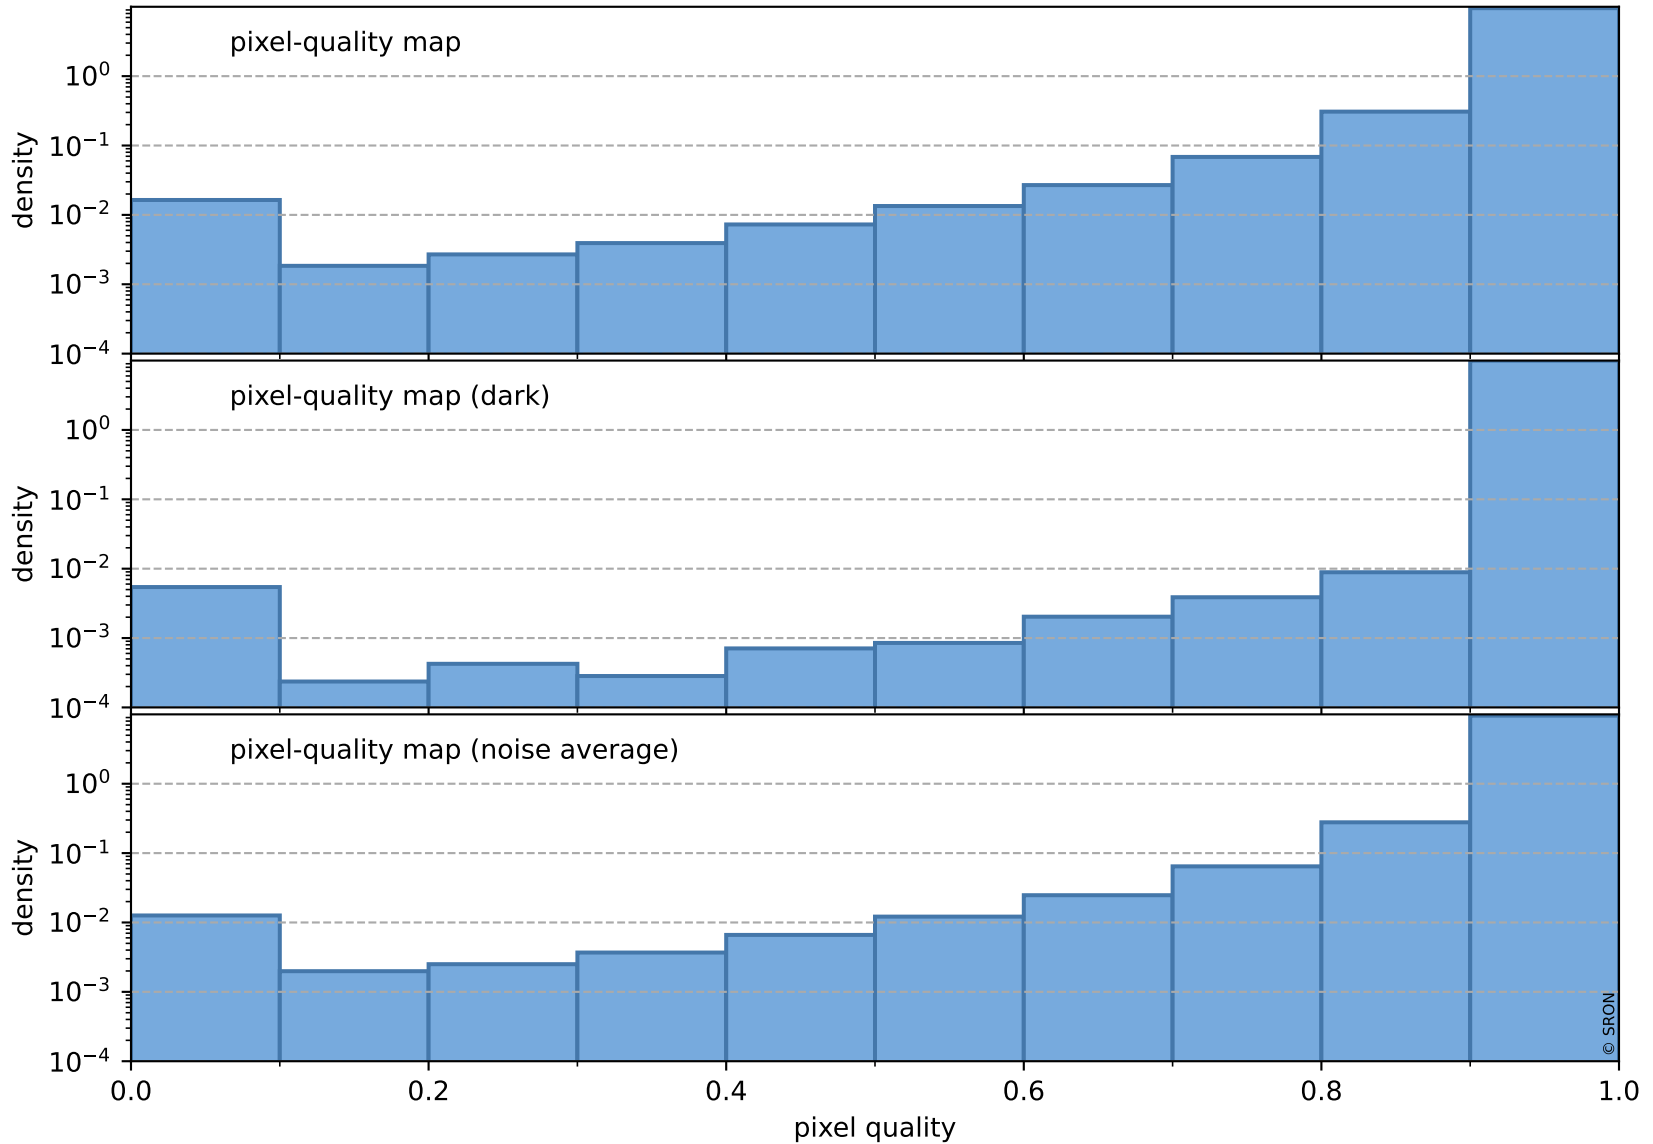

Tropomi SWIR pixel quality (official)

orbits : 18 in [7687, 7732]
coverage : 2019-04-08 / 2019-04-11
bad (quality < 0.8) : 2723
worst (quality < 0.1) : 267
created : 2023-08-22T07:54:24

pixel-quality map (noise average)

Tropomi SWIR pixel quality (official)

orbits : 18 in [7687, 7732]
coverage : 2019-04-08 / 2019-04-11
to good : 355
good to bad : 949
to worst : 136
created : 2023-08-22T07:54:24

total quality compared with SWIR pixel-quality CKD

Tropomi SWIR pixel quality (official)

orbits : 18 in [7687, 7732]
coverage : 2019-04-08 / 2019-04-11
created : 2023-08-22T07:54:24

Histograms of pixel-quality

Tropomi SWIR pixel quality (official) ground-tracks of Sentinel-5P

orbits : 18 in [7687, 7732]
coverage : 2019-04-08 / 2019-04-11
created : 2023-08-22T07:54:25

Tropomi SWIR pixel quality (official)

orbits : [2827, 7732]
coverage : 2018-04-30 / 2019-04-11
created : 2023-08-22T07:54:25