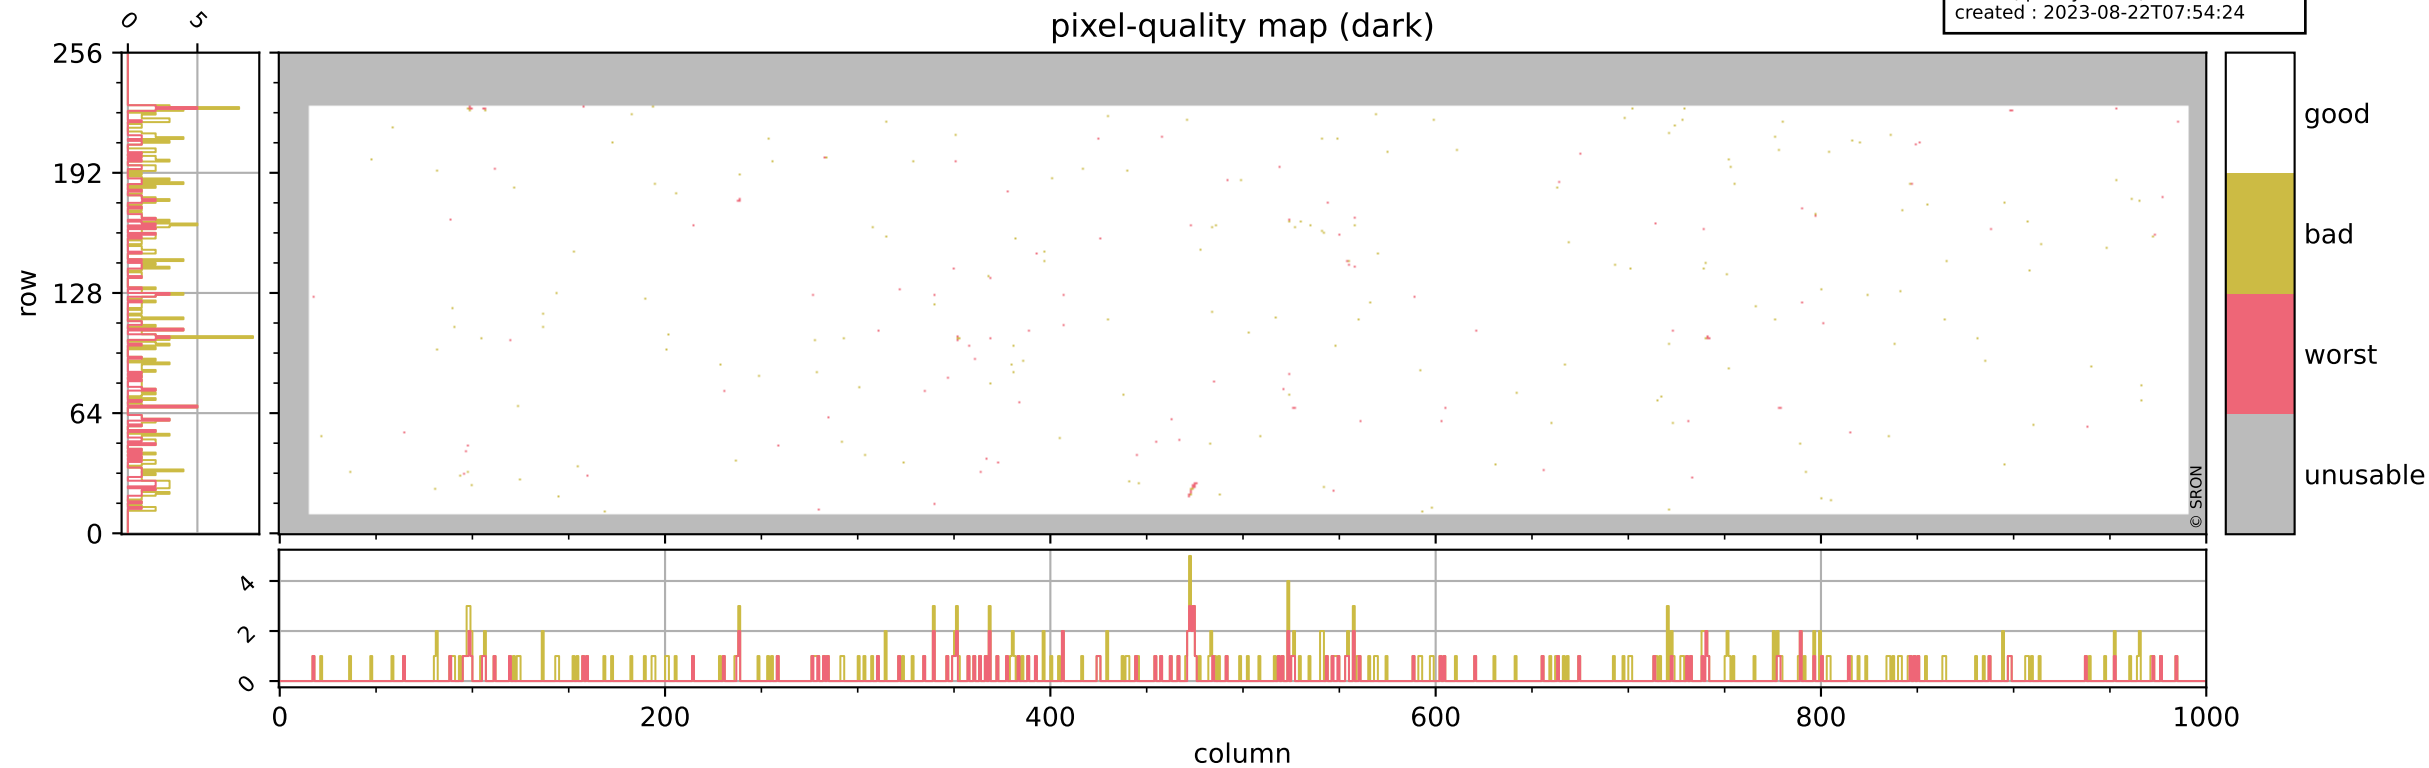

Tropomi SWIR pixel quality (official)

orbits : 18 in [7687, 7732]
coverage : 2019-04-08 / 2019-04-11
bad (quality < 0.8) : 2982
worst (quality < 0.1) : 347
created : 2023-08-22T07:54:23

pixel-quality map

Tropomi SWIR pixel quality (official)

orbits : 18 in [7687, 7732]
coverage : 2019-04-08 / 2019-04-11
bad (quality < 0.8) : 293
worst (quality < 0.1) : 115
created : 2023-08-22T07:54:24

pixel-quality map (dark)

Tropomi SWIR pixel quality (official)

orbits : 18 in [7687, 7732]
coverage : 2019-04-08 / 2019-04-11
bad (quality < 0.8) : 2723
worst (quality < 0.1) : 267
created : 2023-08-22T07:54:24

pixel-quality map (noise average)

Tropomi SWIR pixel quality (official)

orbits : 18 in [7687, 7732]
coverage : 2019-04-08 / 2019-04-11
created : 2023-08-22T07:54:24

Histograms of pixel-quality

Tropomi SWIR pixel quality (official) ground-tracks of Sentinel-5P