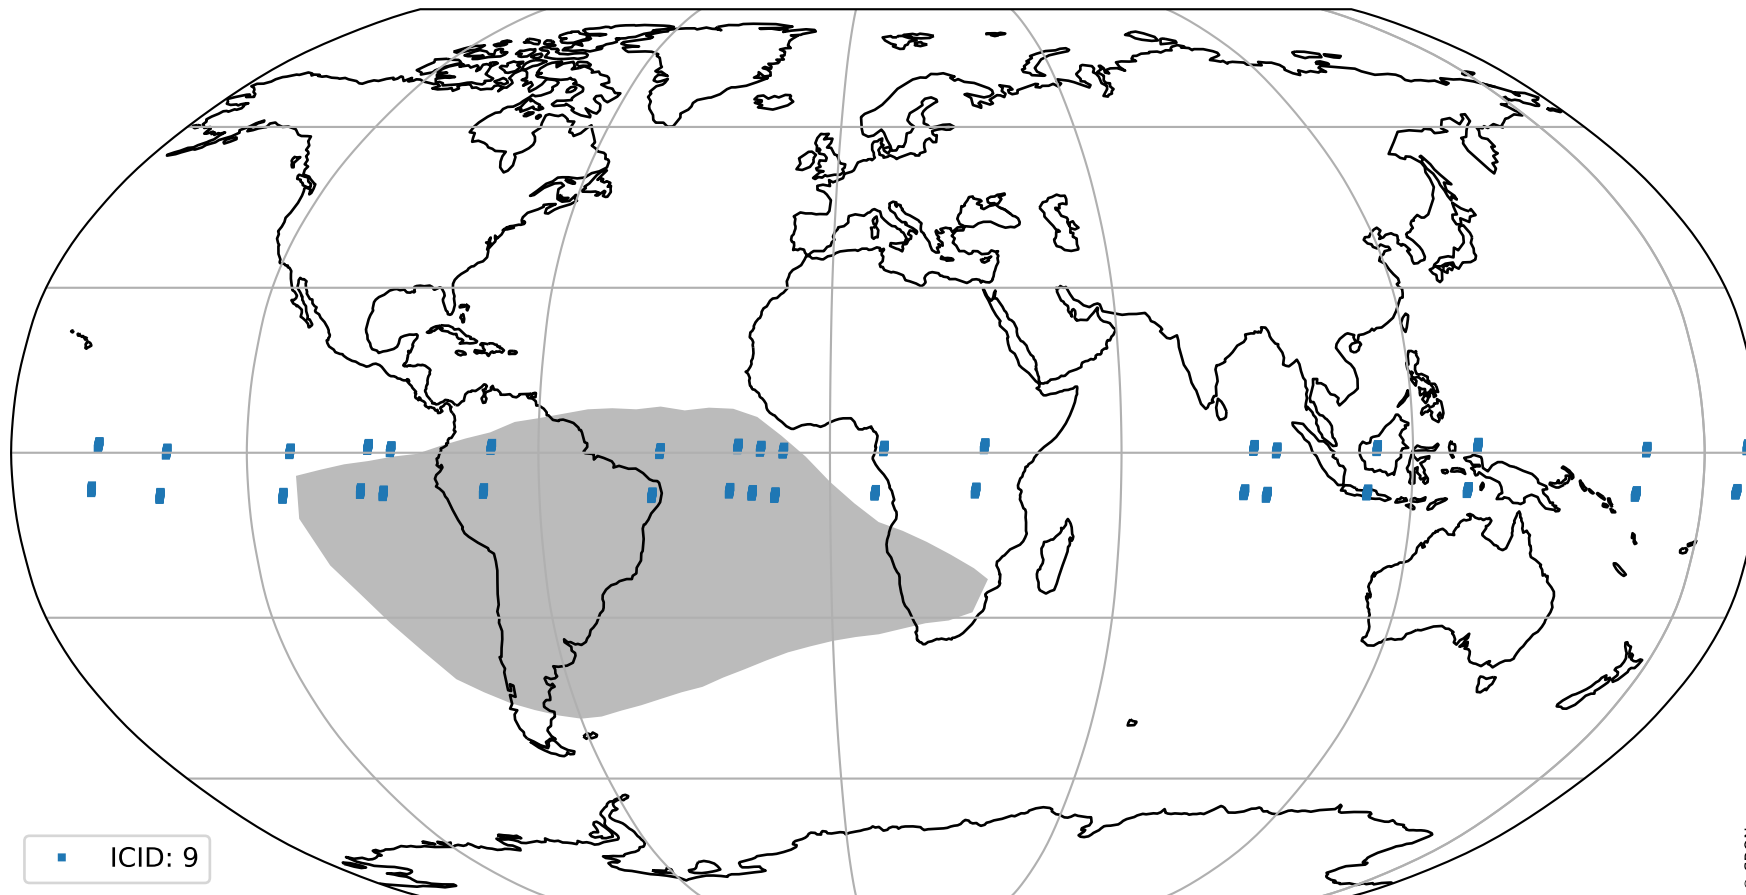

Tropomi SWIR pixel quality (official)

orbits : 18 in [7687, 7732]
coverage : 2019-04-08 / 2019-04-11
to good : 355
good to bad : 949
to worst : 136
created : 2023-08-22T07:54:24

total quality compared with SWIR pixel-quality CKD

Tropomi SWIR pixel quality (official)

orbits : 18 in [7687, 7732]
coverage : 2019-04-08 / 2019-04-11
created : 2023-08-22T07:54:24

Histograms of pixel-quality

Tropomi SWIR pixel quality (official) ground-tracks of Sentinel-5P

orbits : 18 in [7687, 7732]
coverage : 2019-04-08 / 2019-04-11
created : 2023-08-22T07:54:25

Tropomi SWIR pixel quality (official)

orbits : [2827, 7732]
coverage : 2018-04-30 / 2019-04-11
created : 2023-08-22T07:54:25