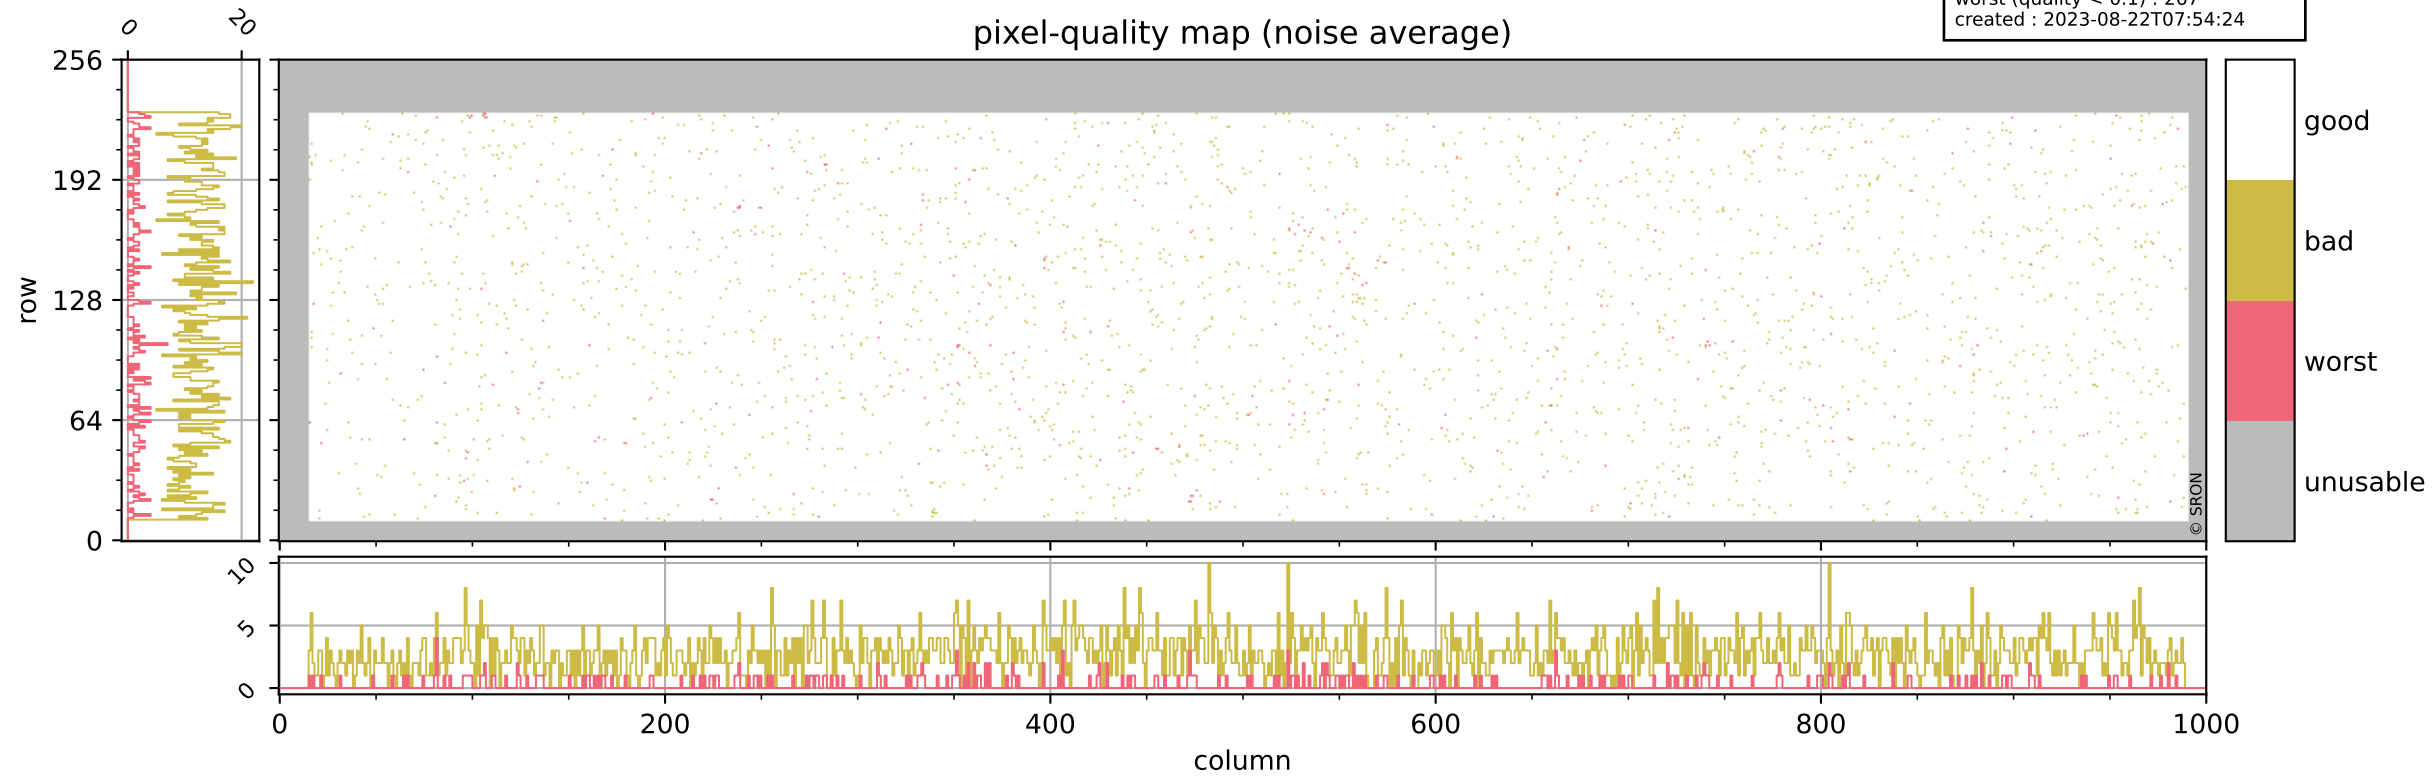

Tropomi SWIR pixel quality (official)

orbits : 18 in [7687, 7732]
coverage : 2019-04-08 / 2019-04-11
bad (quality < 0.8) : 293
worst (quality < 0.1) : 115
created : 2023-08-22T07:54:24

pixel-quality map (dark)

Tropomi SWIR pixel quality (official)

orbits : 18 in [7687, 7732]
coverage : 2019-04-08 / 2019-04-11
bad (quality < 0.8) : 2723
worst (quality < 0.1) : 267
created : 2023-08-22T07:54:24

pixel-quality map (noise average)

Tropomi SWIR pixel quality (official)

orbits : 18 in [7687, 7732]
coverage : 2019-04-08 / 2019-04-11
to good : 355
good to bad : 949
to worst : 136
created : 2023-08-22T07:54:24

total quality compared with SWIR pixel-quality CKD

Tropomi SWIR pixel quality (official)

orbits : 18 in [7687, 7732]
coverage : 2019-04-08 / 2019-04-11
created : 2023-08-22T07:54:24

Histograms of pixel-quality

Tropomi SWIR pixel quality (official) ground-tracks of Sentinel-5P