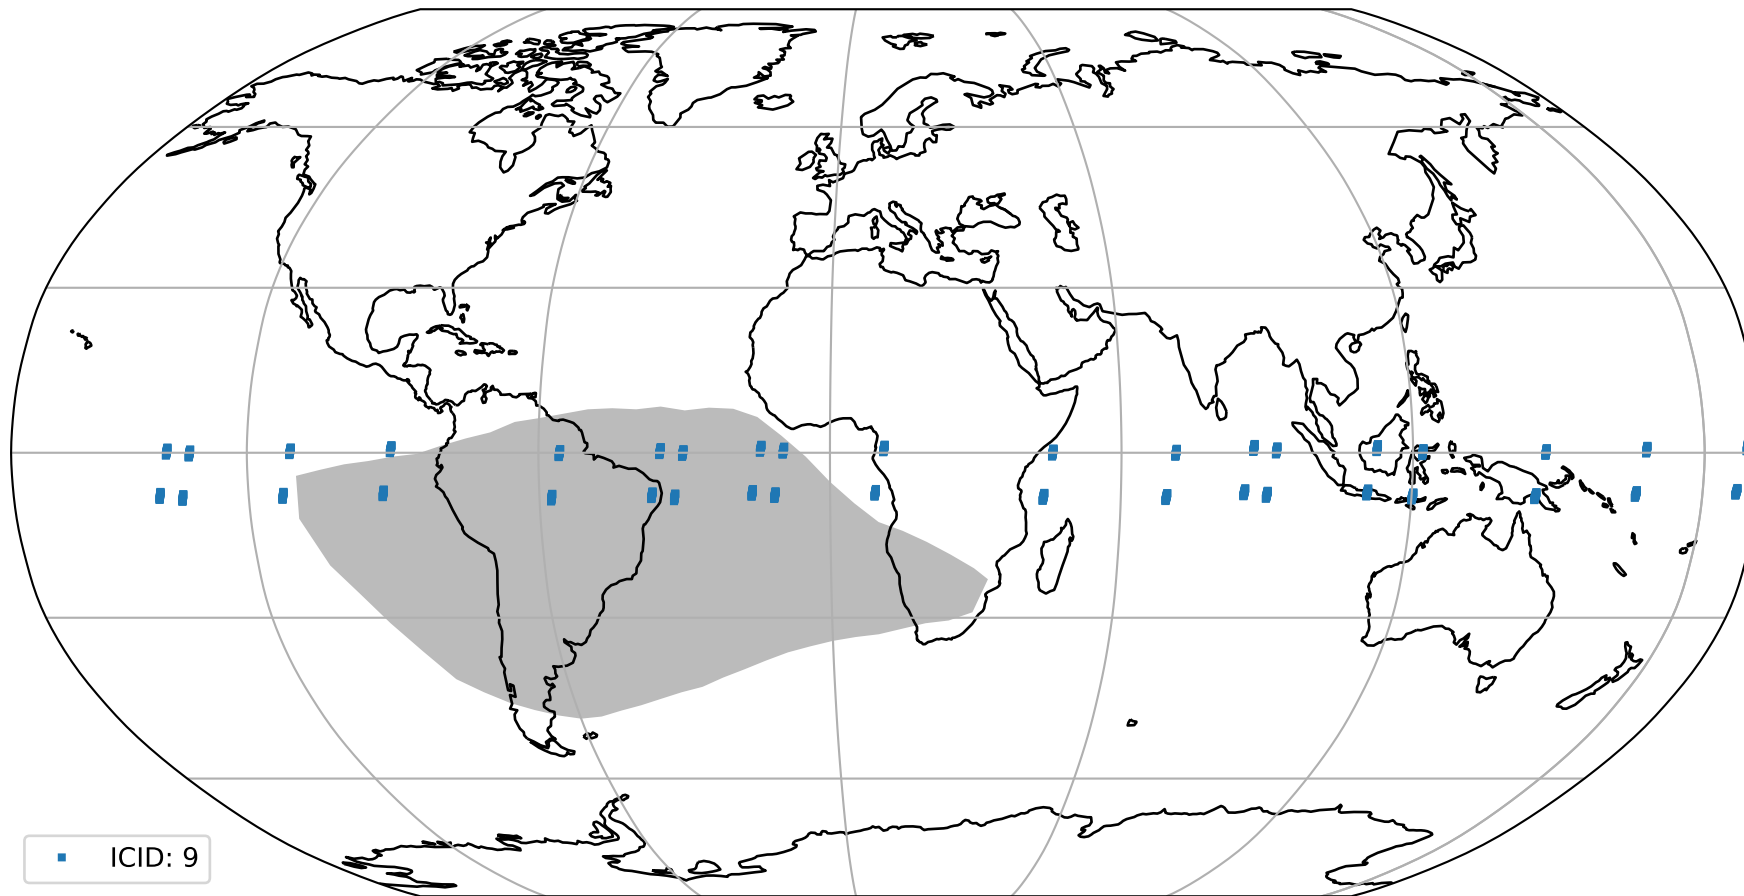

# Tropomi SWIR pixel quality (official)

orbits : 19 in [7702, 7747]  
coverage : 2019-04-09 / 2019-04-12  
created : 2023-08-22T07:54:26

## Histograms of pixel-quality

# Tropomi SWIR pixel quality (official) ground-tracks of Sentinel-5P

orbits : 19 in [7702, 7747]  
coverage : 2019-04-09 / 2019-04-12  
created : 2023-08-22T07:54:27