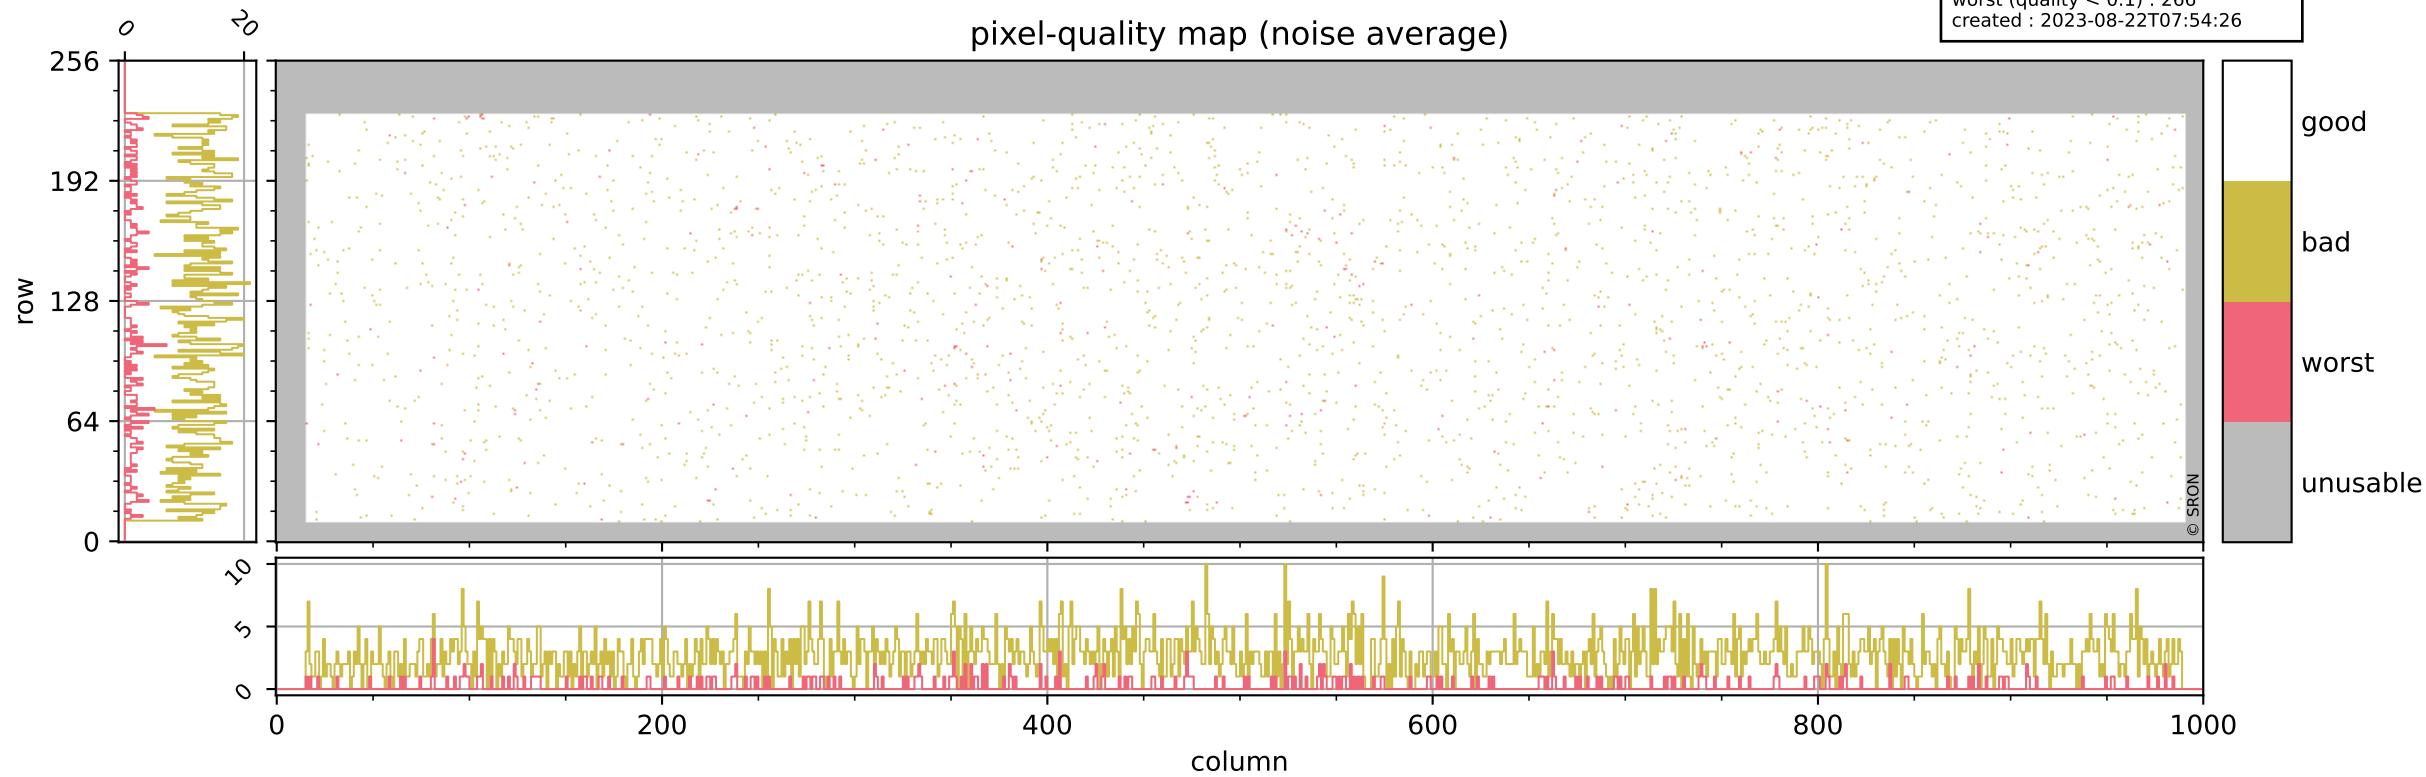

Tropomi SWIR pixel quality (official)

orbits : 19 in [7702, 7747]
coverage : 2019-04-09 / 2019-04-12
bad (quality < 0.8) : 2719
worst (quality < 0.1) : 266
created : 2023-08-22T07:54:26

pixel-quality map (noise average)