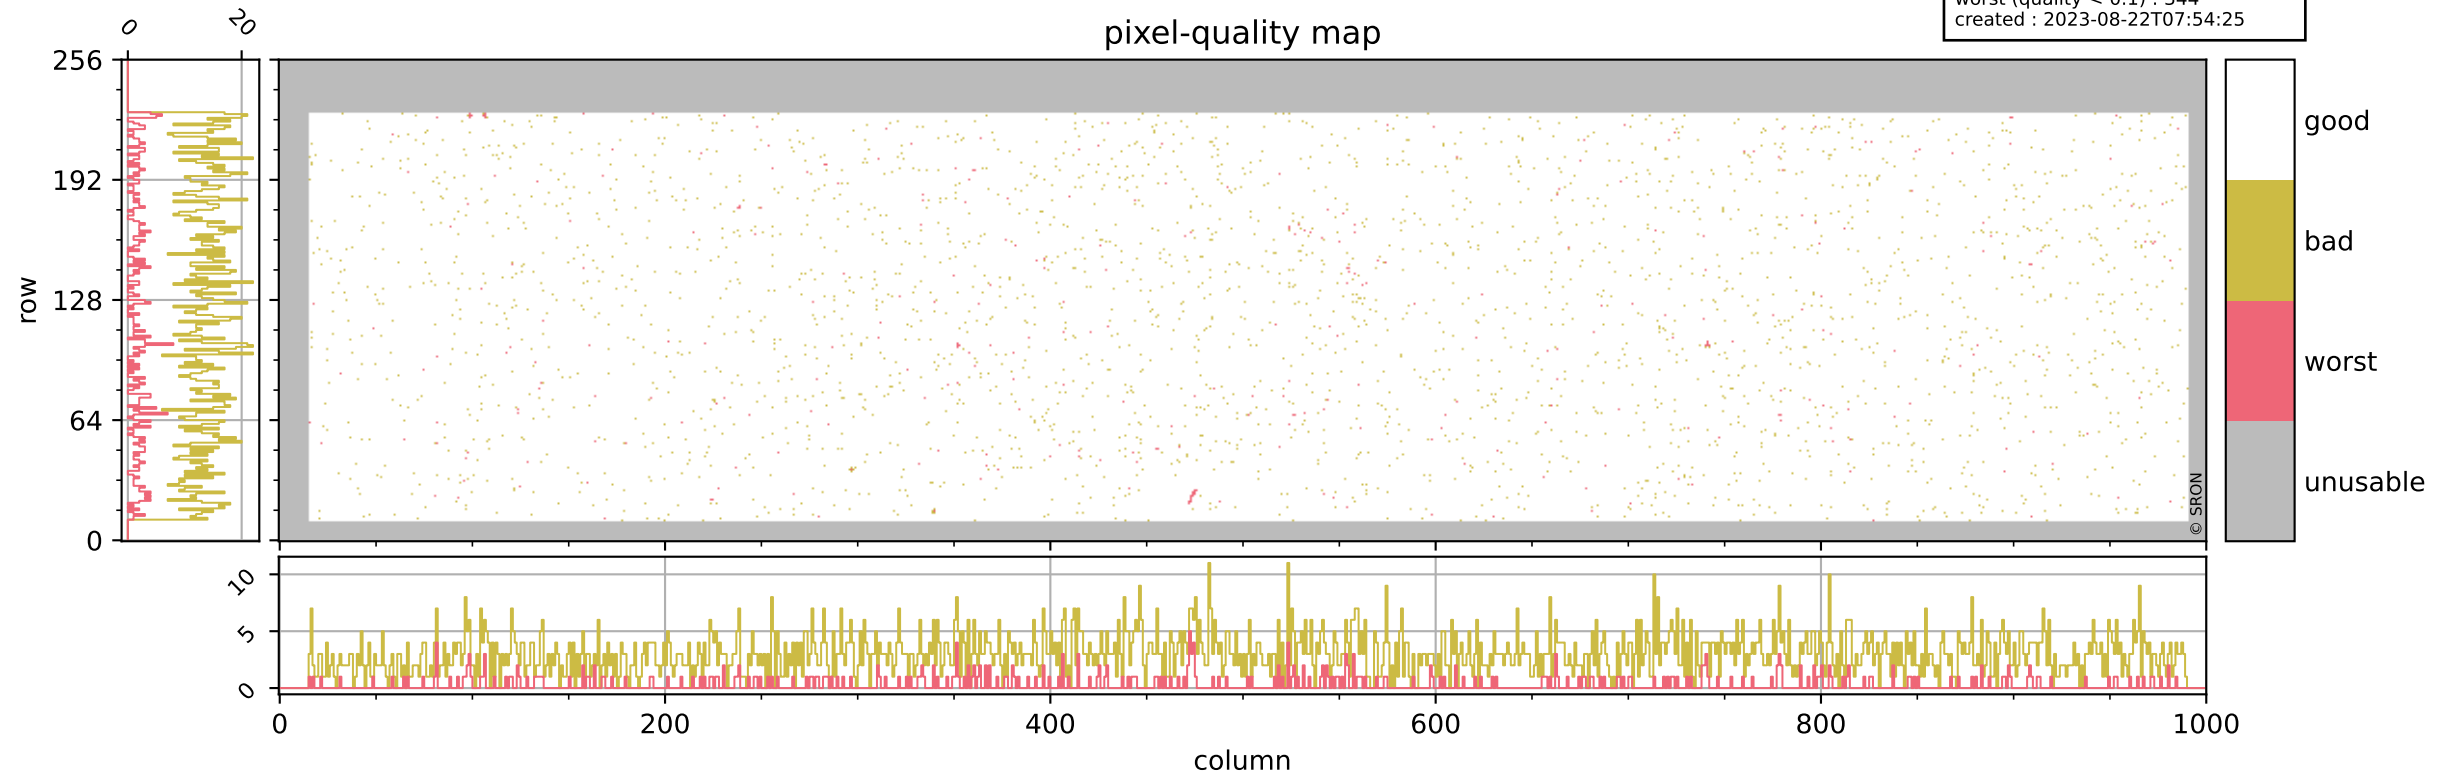

# Tropomi SWIR pixel quality (official)

orbits : 19 in [7702, 7747]  
coverage : 2019-04-09 / 2019-04-12  
bad (quality < 0.8) : 2977  
worst (quality < 0.1) : 344  
created : 2023-08-22T07:54:25

## pixel-quality map

# Tropomi SWIR pixel quality (official)

orbits : 19 in [7702, 7747]  
coverage : 2019-04-09 / 2019-04-12  
bad (quality < 0.8) : 295  
worst (quality < 0.1) : 114  
created : 2023-08-22T07:54:26

# Tropomi SWIR pixel quality (official)

orbits : 19 in [7702, 7747]  
coverage : 2019-04-09 / 2019-04-12  
bad (quality < 0.8) : 2719  
worst (quality < 0.1) : 266  
created : 2023-08-22T07:54:26