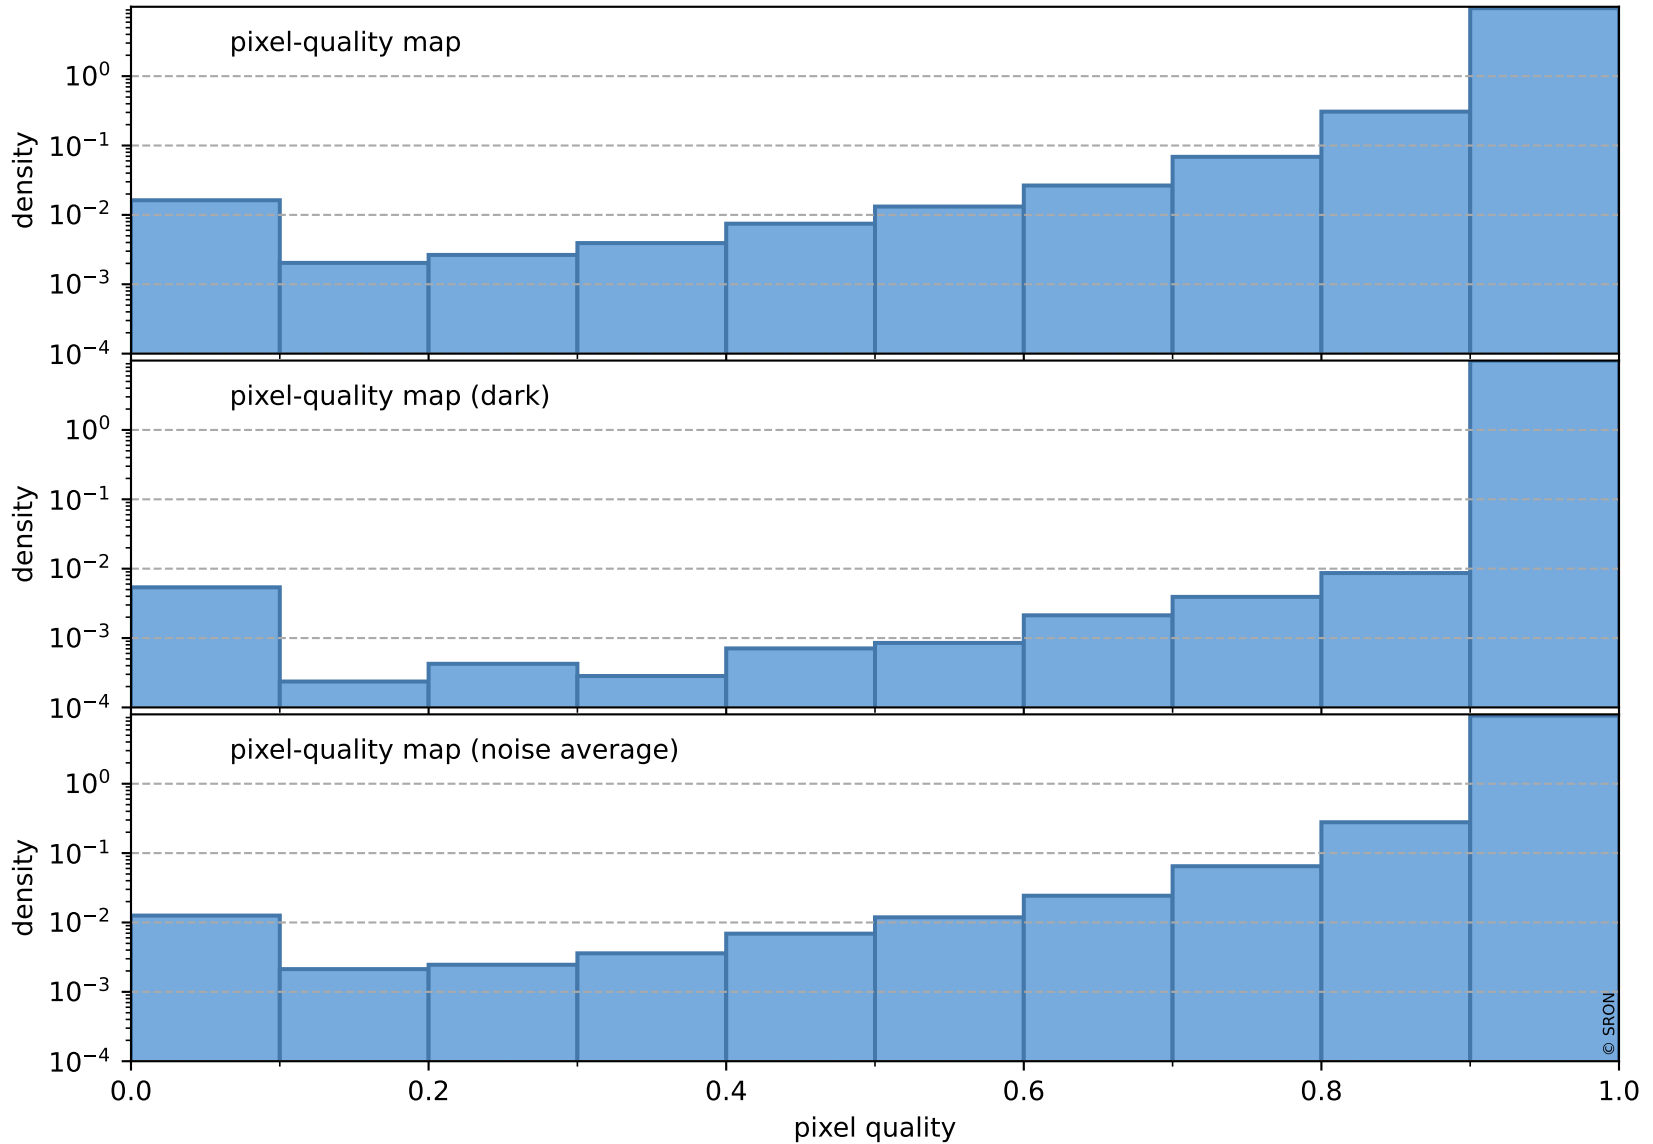

Tropomi SWIR pixel quality (official)

orbits : 19 in [7702, 7747]
coverage : 2019-04-09 / 2019-04-12
created : 2023-08-22T07:54:26

Histograms of pixel-quality