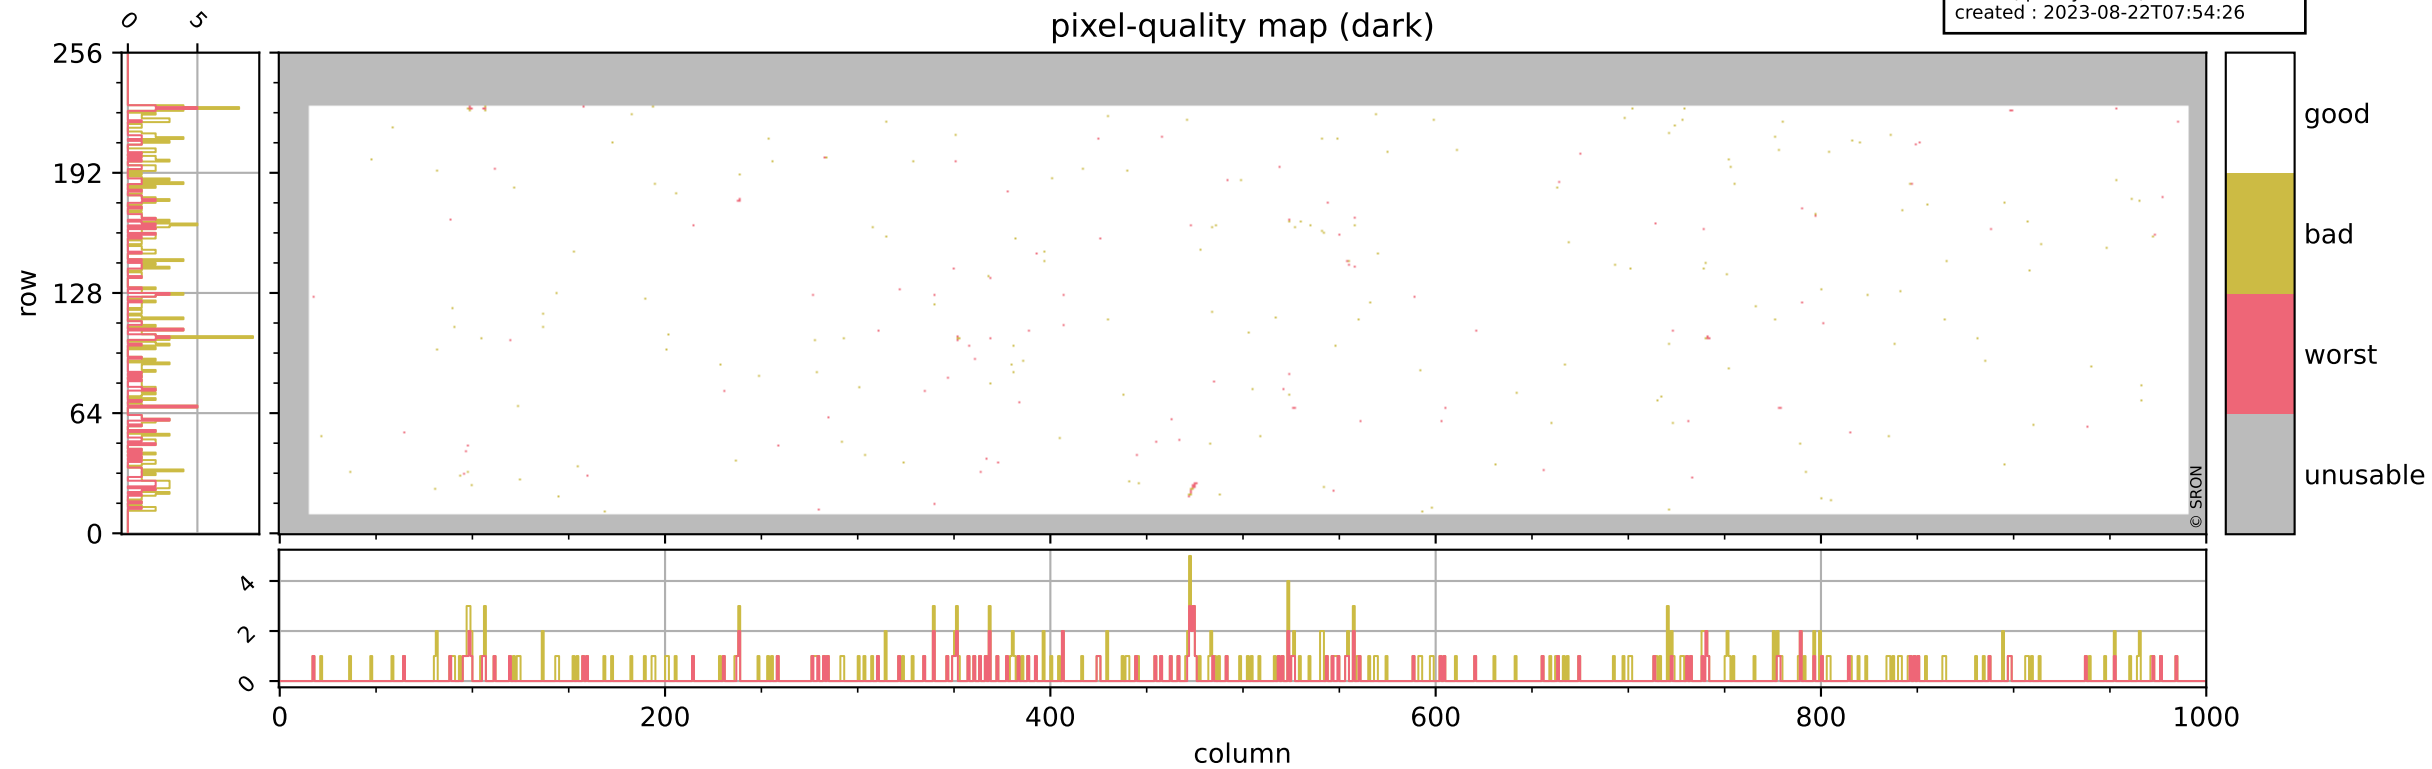

# Tropomi SWIR pixel quality (official)

orbits : 19 in [7702, 7747]  
coverage : 2019-04-09 / 2019-04-12  
bad (quality < 0.8) : 2977  
worst (quality < 0.1) : 344  
created : 2023-08-22T07:54:25

## pixel-quality map

# Tropomi SWIR pixel quality (official)

orbits : 19 in [7702, 7747]  
coverage : 2019-04-09 / 2019-04-12  
bad (quality < 0.8) : 295  
worst (quality < 0.1) : 114  
created : 2023-08-22T07:54:26

# Tropomi SWIR pixel quality (official)

orbits : 19 in [7702, 7747]  
coverage : 2019-04-09 / 2019-04-12  
bad (quality < 0.8) : 2719  
worst (quality < 0.1) : 266  
created : 2023-08-22T07:54:26