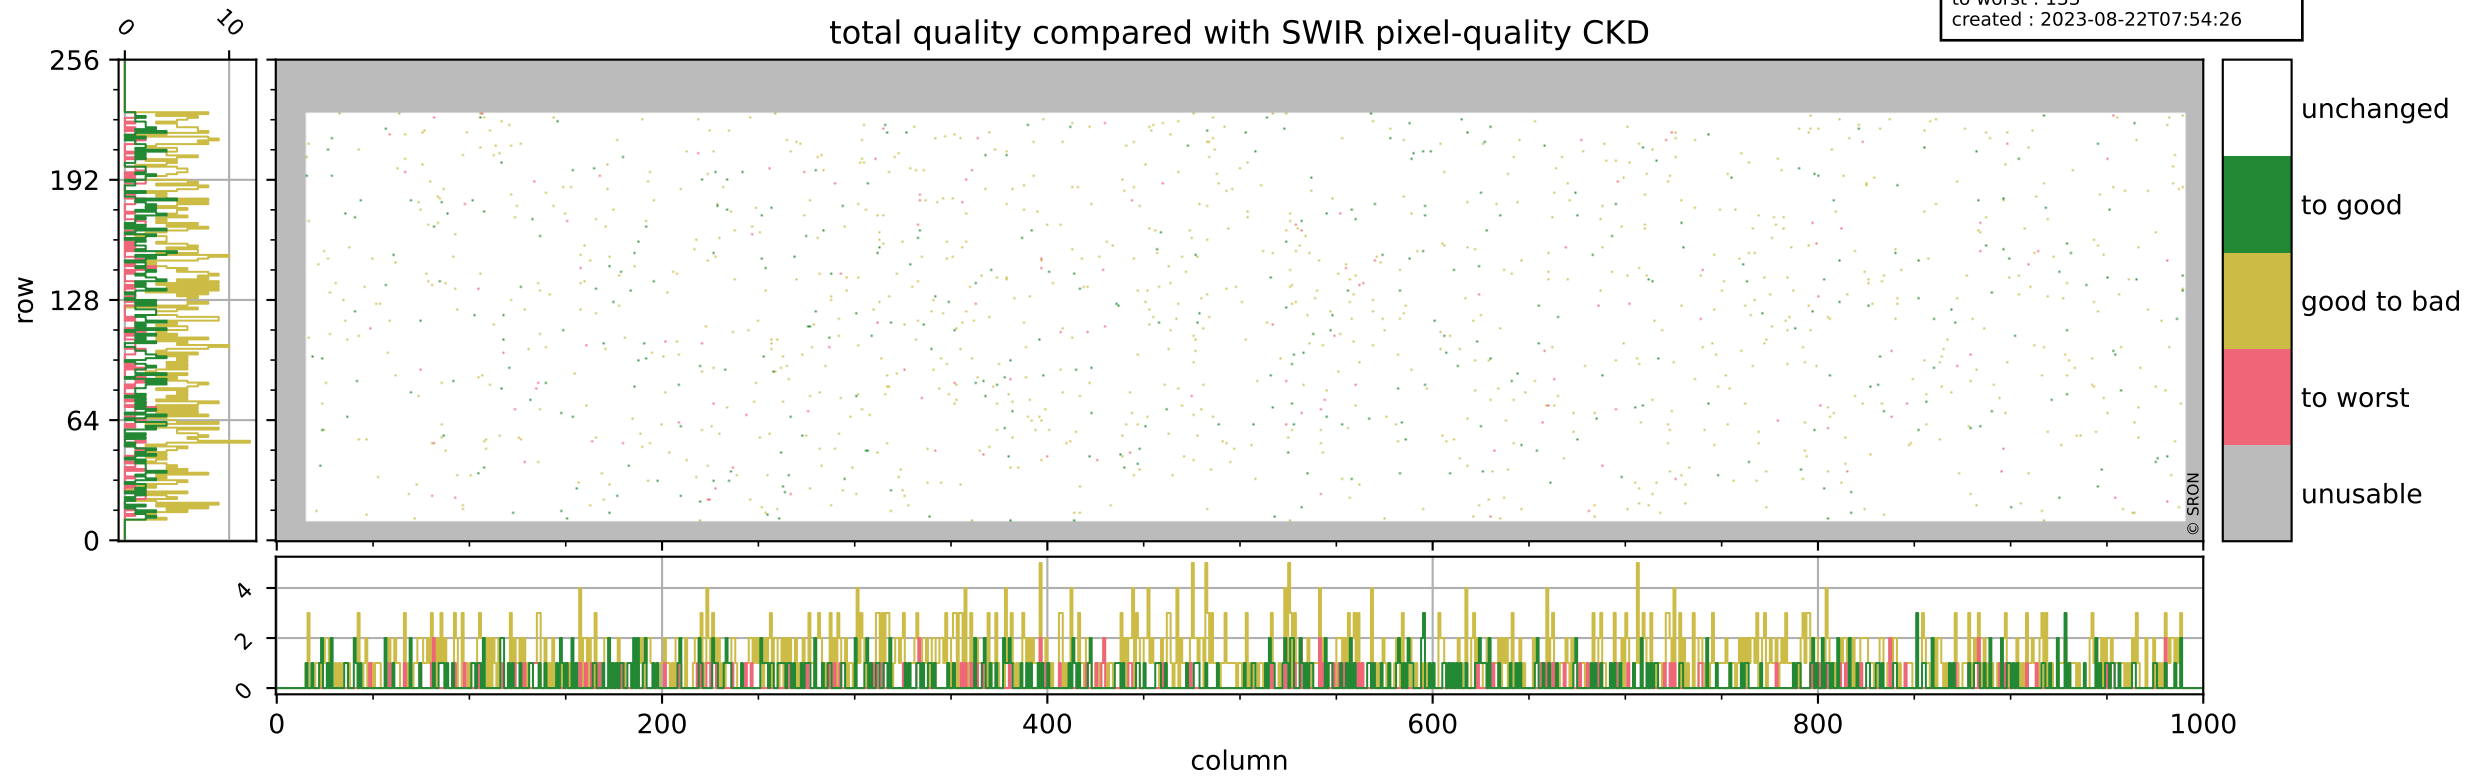

Tropomi SWIR pixel quality (official)

orbits : 19 in [7702, 7747]
coverage : 2019-04-09 / 2019-04-12
to good : 355
good to bad : 948
to worst : 133
created : 2023-08-22T07:54:26

total quality compared with SWIR pixel-quality CKD