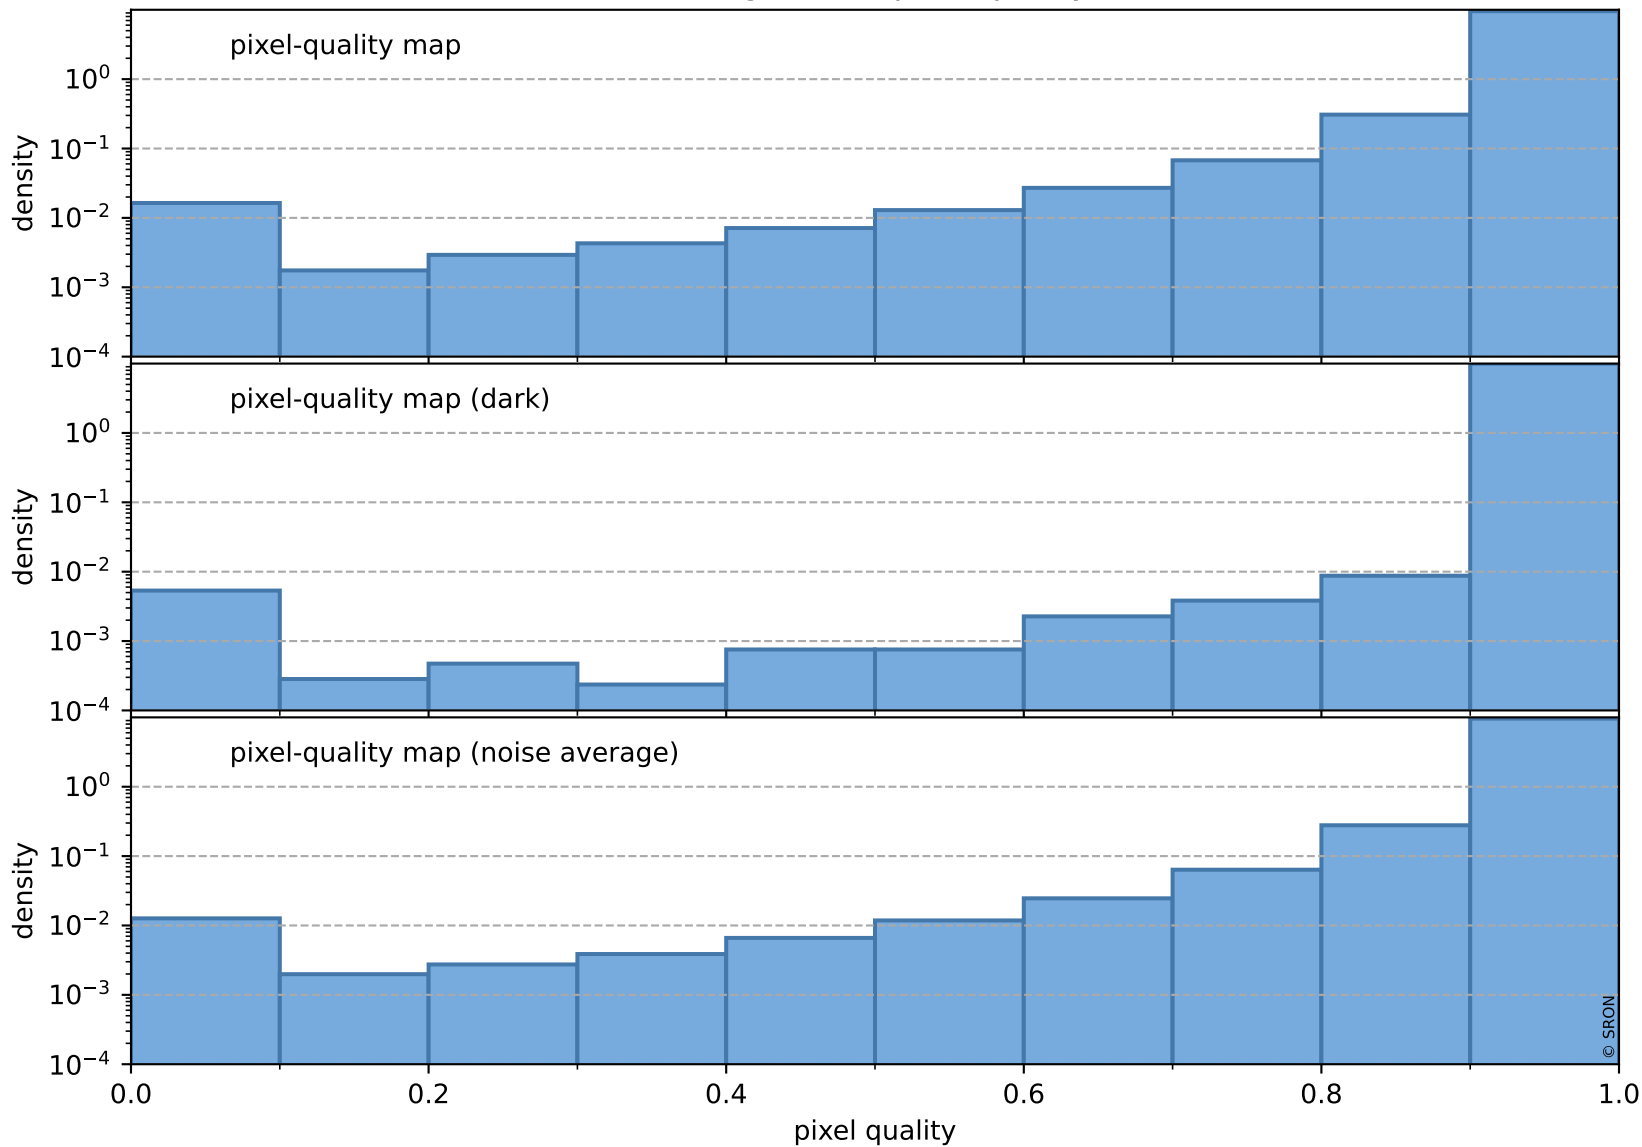

Tropomi SWIR pixel quality (official)

orbits : 19 in [7717, 7762]
coverage : 2019-04-10 / 2019-04-13
created : 2023-08-22T07:54:29

Histograms of pixel-quality