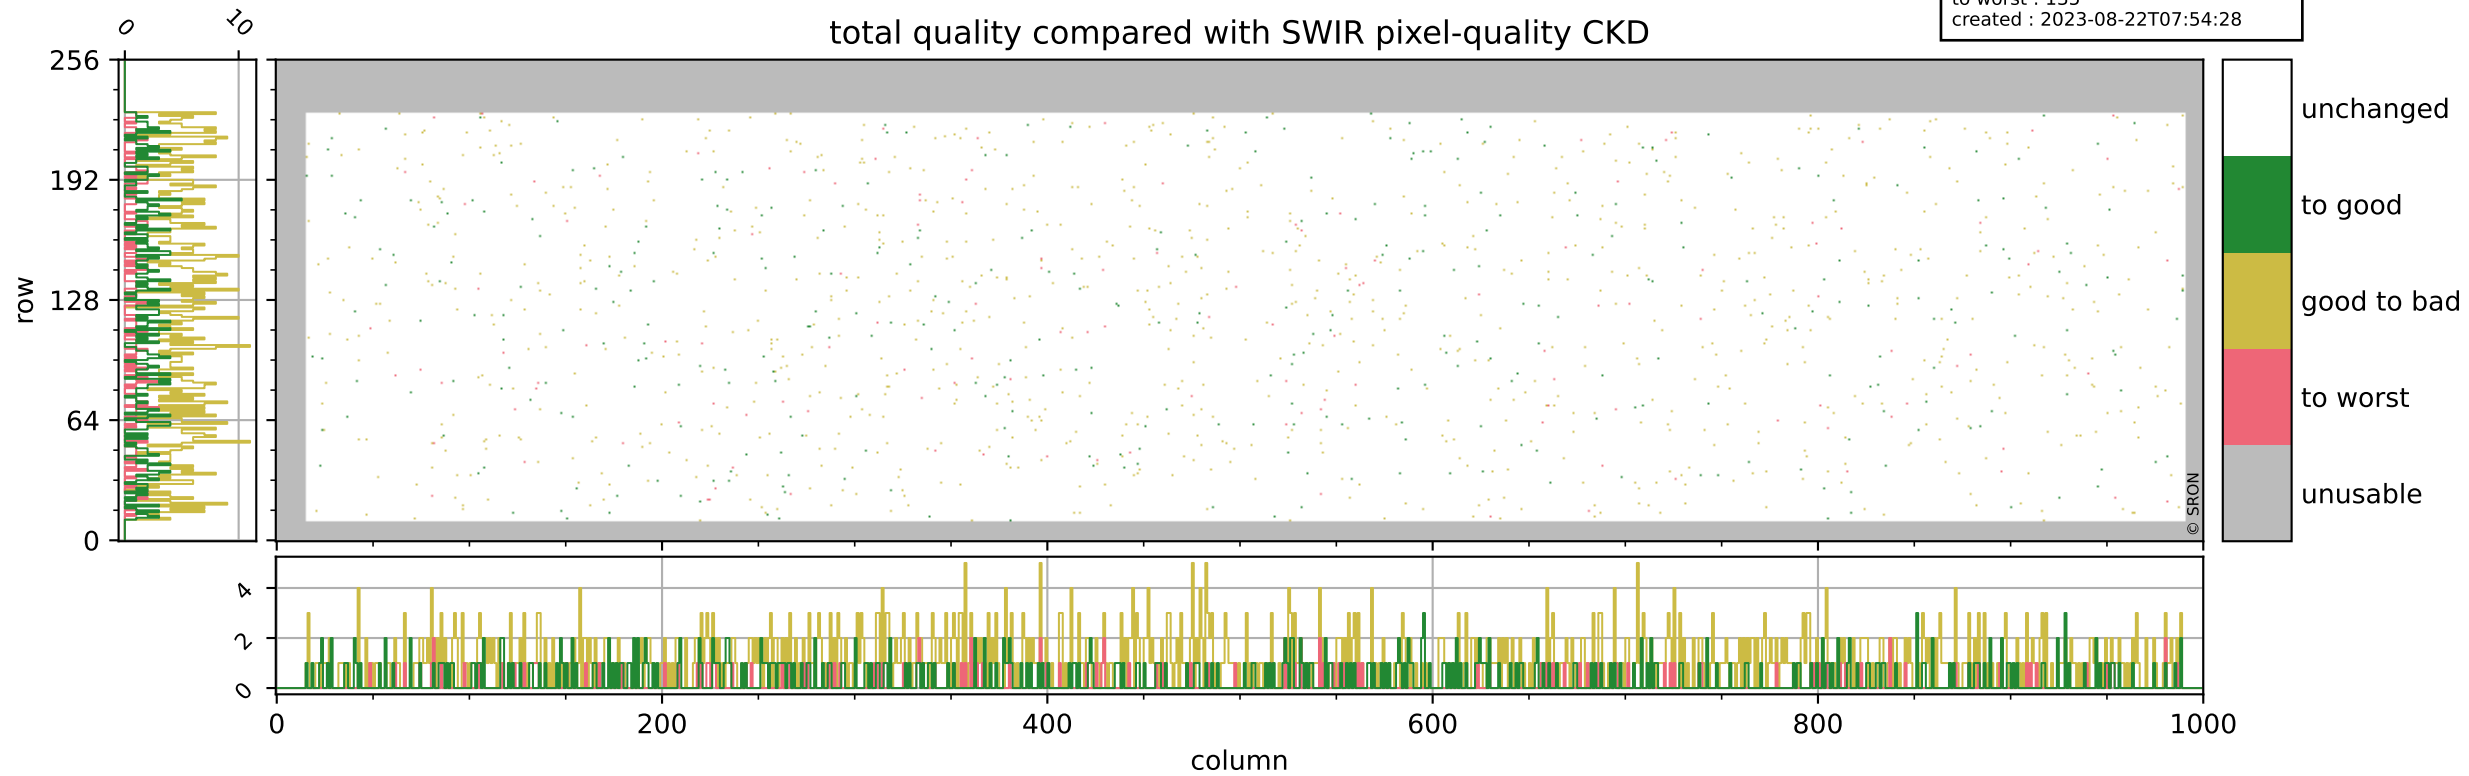

# Tropomi SWIR pixel quality (official)

orbits : 19 in [7717, 7762]  
coverage : 2019-04-10 / 2019-04-13  
bad (quality < 0.8) : 295  
worst (quality < 0.1) : 113  
created : 2023-08-22T07:54:28

# Tropomi SWIR pixel quality (official)

orbits : 19 in [7717, 7762]  
coverage : 2019-04-10 / 2019-04-13  
bad (quality < 0.8) : 2708  
worst (quality < 0.1) : 268  
created : 2023-08-22T07:54:28

# Tropomi SWIR pixel quality (official)

orbits : 19 in [7717, 7762]  
coverage : 2019-04-10 / 2019-04-13  
to good : 355  
good to bad : 935  
to worst : 135  
created : 2023-08-22T07:54:28

## total quality compared with SWIR pixel-quality CKD