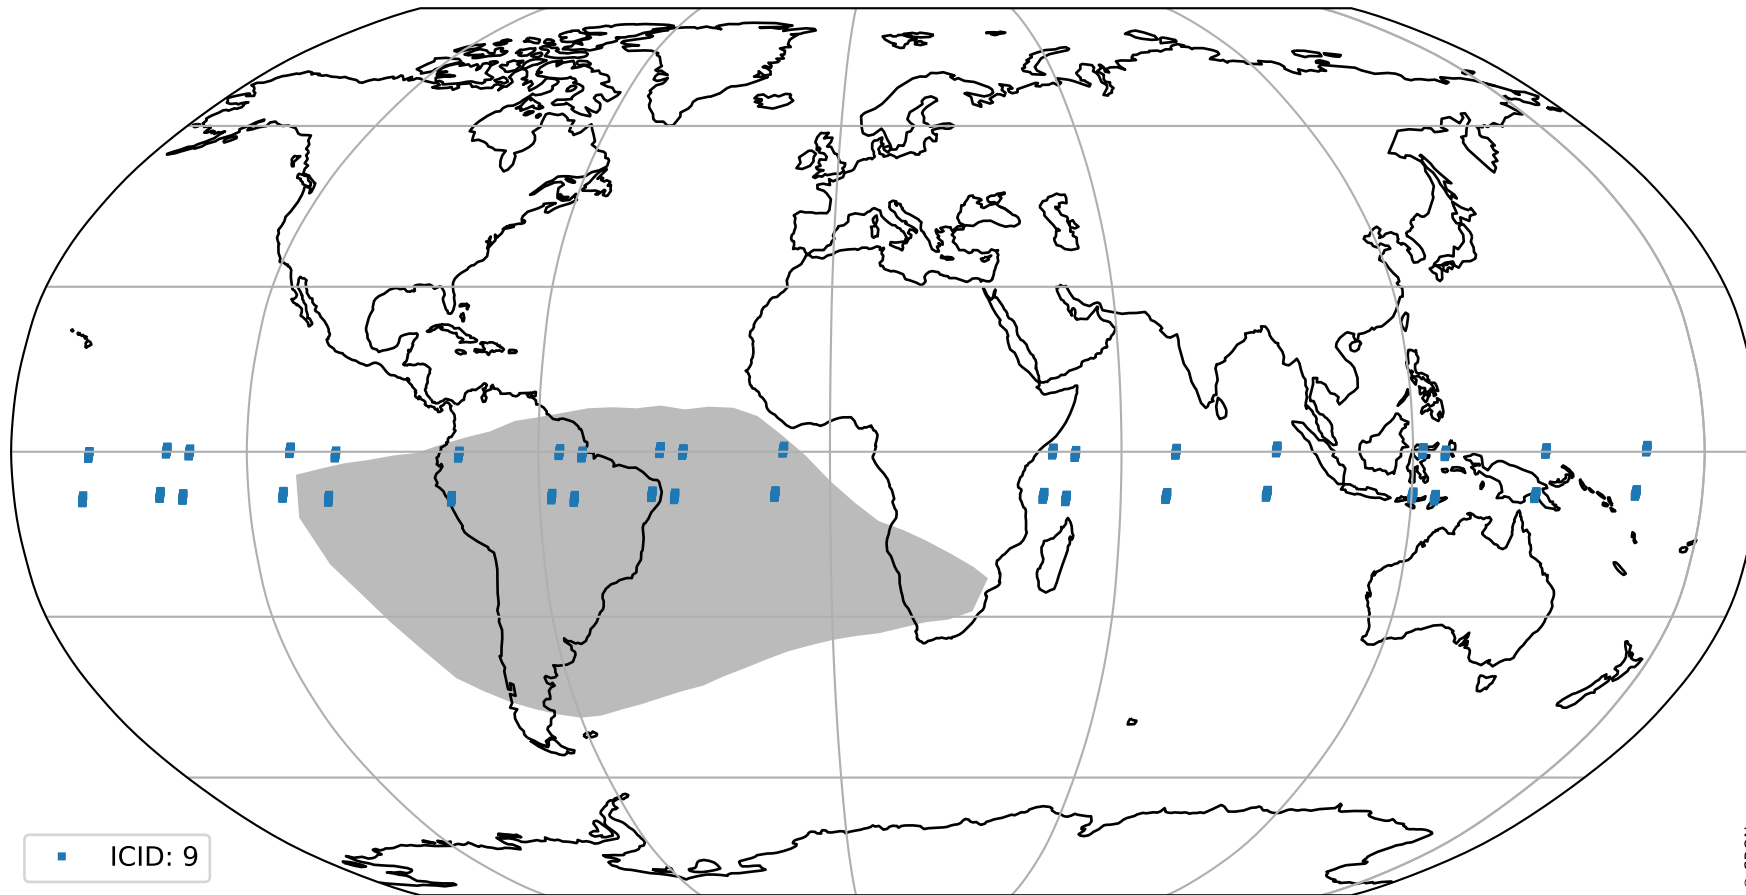

# Tropomi SWIR pixel quality (official)

orbits : 19 in [7717, 7762]  
coverage : 2019-04-10 / 2019-04-13  
created : 2023-08-22T07:54:29

## Histograms of pixel-quality

# Tropomi SWIR pixel quality (official) ground-tracks of Sentinel-5P

orbits : 19 in [7717, 7762]  
coverage : 2019-04-10 / 2019-04-13  
created : 2023-08-22T07:54:29