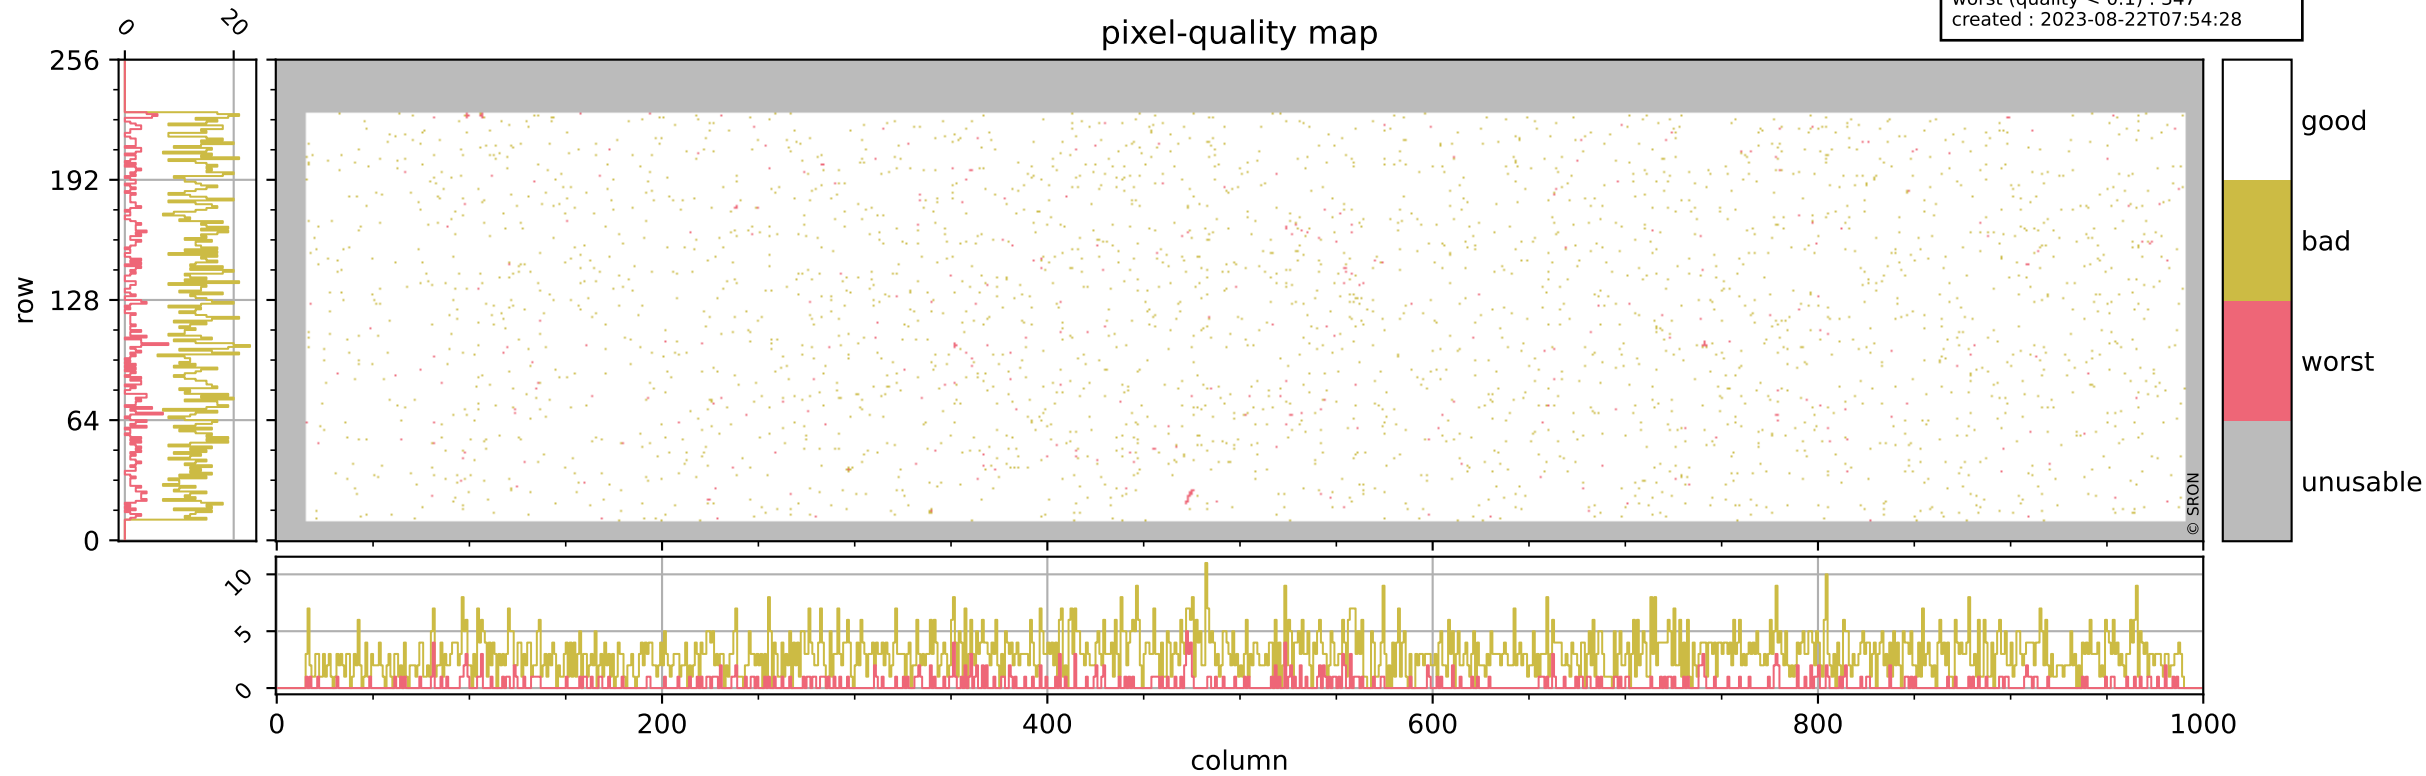

# Tropomi SWIR pixel quality (official)

orbits : 19 in [7717, 7762]  
coverage : 2019-04-10 / 2019-04-13  
bad (quality < 0.8) : 2966  
worst (quality < 0.1) : 347  
created : 2023-08-22T07:54:28

## pixel-quality map

# Tropomi SWIR pixel quality (official)

orbits : 19 in [7717, 7762]  
coverage : 2019-04-10 / 2019-04-13  
bad (quality < 0.8) : 295  
worst (quality < 0.1) : 113  
created : 2023-08-22T07:54:28

# Tropomi SWIR pixel quality (official)

orbits : 19 in [7717, 7762]  
coverage : 2019-04-10 / 2019-04-13  
bad (quality < 0.8) : 2708  
worst (quality < 0.1) : 268  
created : 2023-08-22T07:54:28