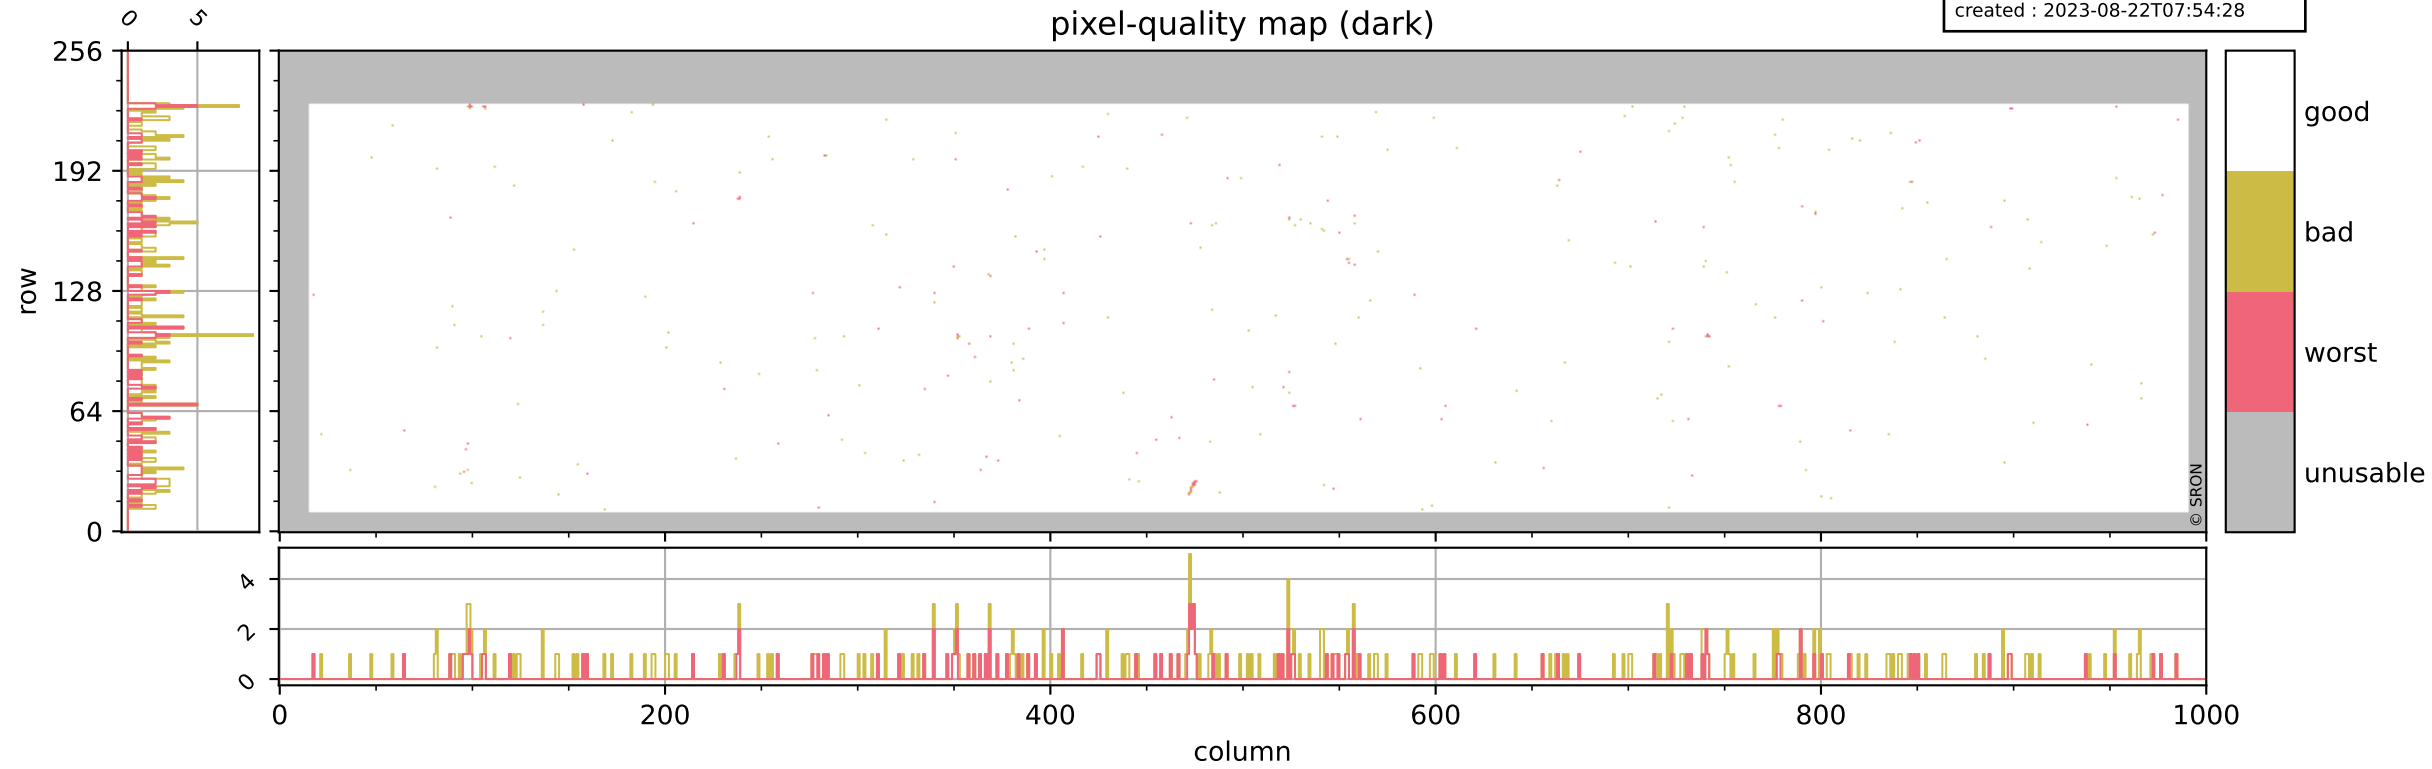

# Tropomi SWIR pixel quality (official)

orbits : 19 in [7717, 7762]  
coverage : 2019-04-10 / 2019-04-13  
bad (quality < 0.8) : 2966  
worst (quality < 0.1) : 347  
created : 2023-08-22T07:54:28

## pixel-quality map

# Tropomi SWIR pixel quality (official)

orbits : 19 in [7717, 7762]  
coverage : 2019-04-10 / 2019-04-13  
bad (quality < 0.8) : 295  
worst (quality < 0.1) : 113  
created : 2023-08-22T07:54:28

# Tropomi SWIR pixel quality (official)

orbits : 19 in [7717, 7762]  
coverage : 2019-04-10 / 2019-04-13  
bad (quality < 0.8) : 2708  
worst (quality < 0.1) : 268  
created : 2023-08-22T07:54:28