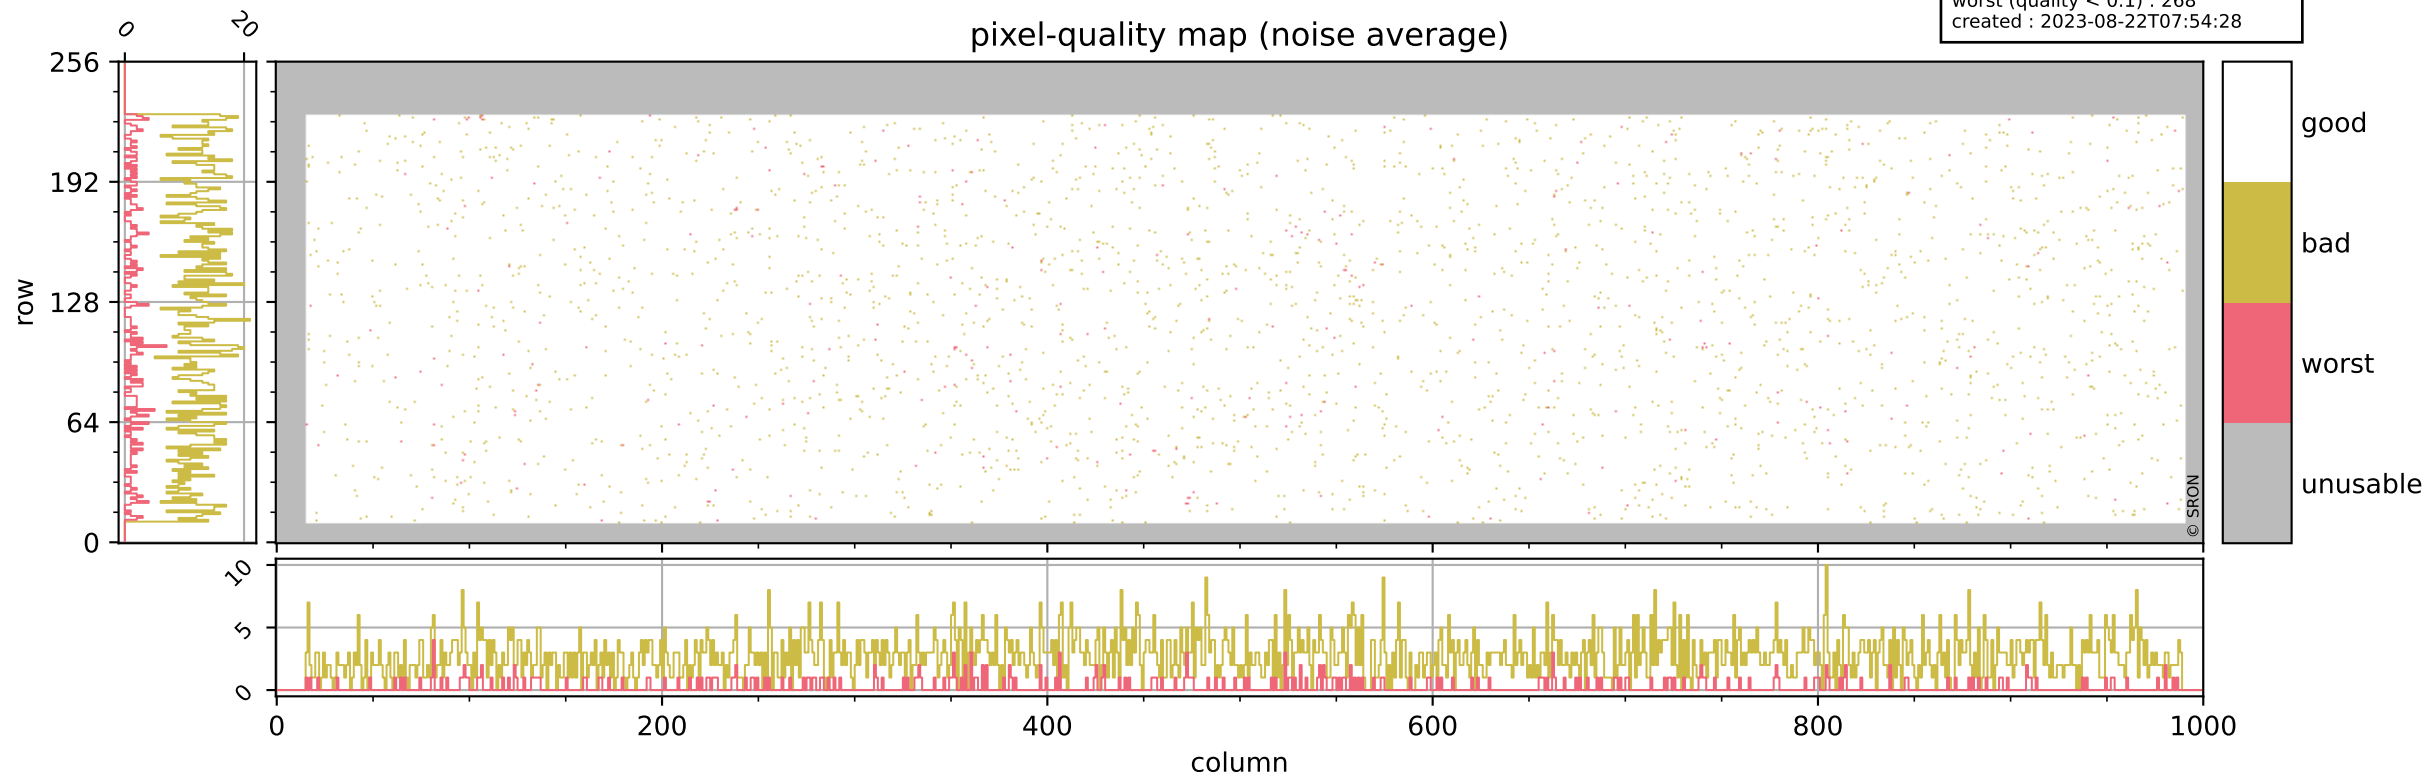

# Tropomi SWIR pixel quality (official)

orbits : 19 in [7717, 7762]  
coverage : 2019-04-10 / 2019-04-13  
bad (quality < 0.8) : 2966  
worst (quality < 0.1) : 347  
created : 2023-08-22T07:54:28

## pixel-quality map

# Tropomi SWIR pixel quality (official)

orbits : 19 in [7717, 7762]  
coverage : 2019-04-10 / 2019-04-13  
bad (quality < 0.8) : 295  
worst (quality < 0.1) : 113  
created : 2023-08-22T07:54:28

# Tropomi SWIR pixel quality (official)

orbits : 19 in [7717, 7762]  
coverage : 2019-04-10 / 2019-04-13  
bad (quality < 0.8) : 2708  
worst (quality < 0.1) : 268  
created : 2023-08-22T07:54:28