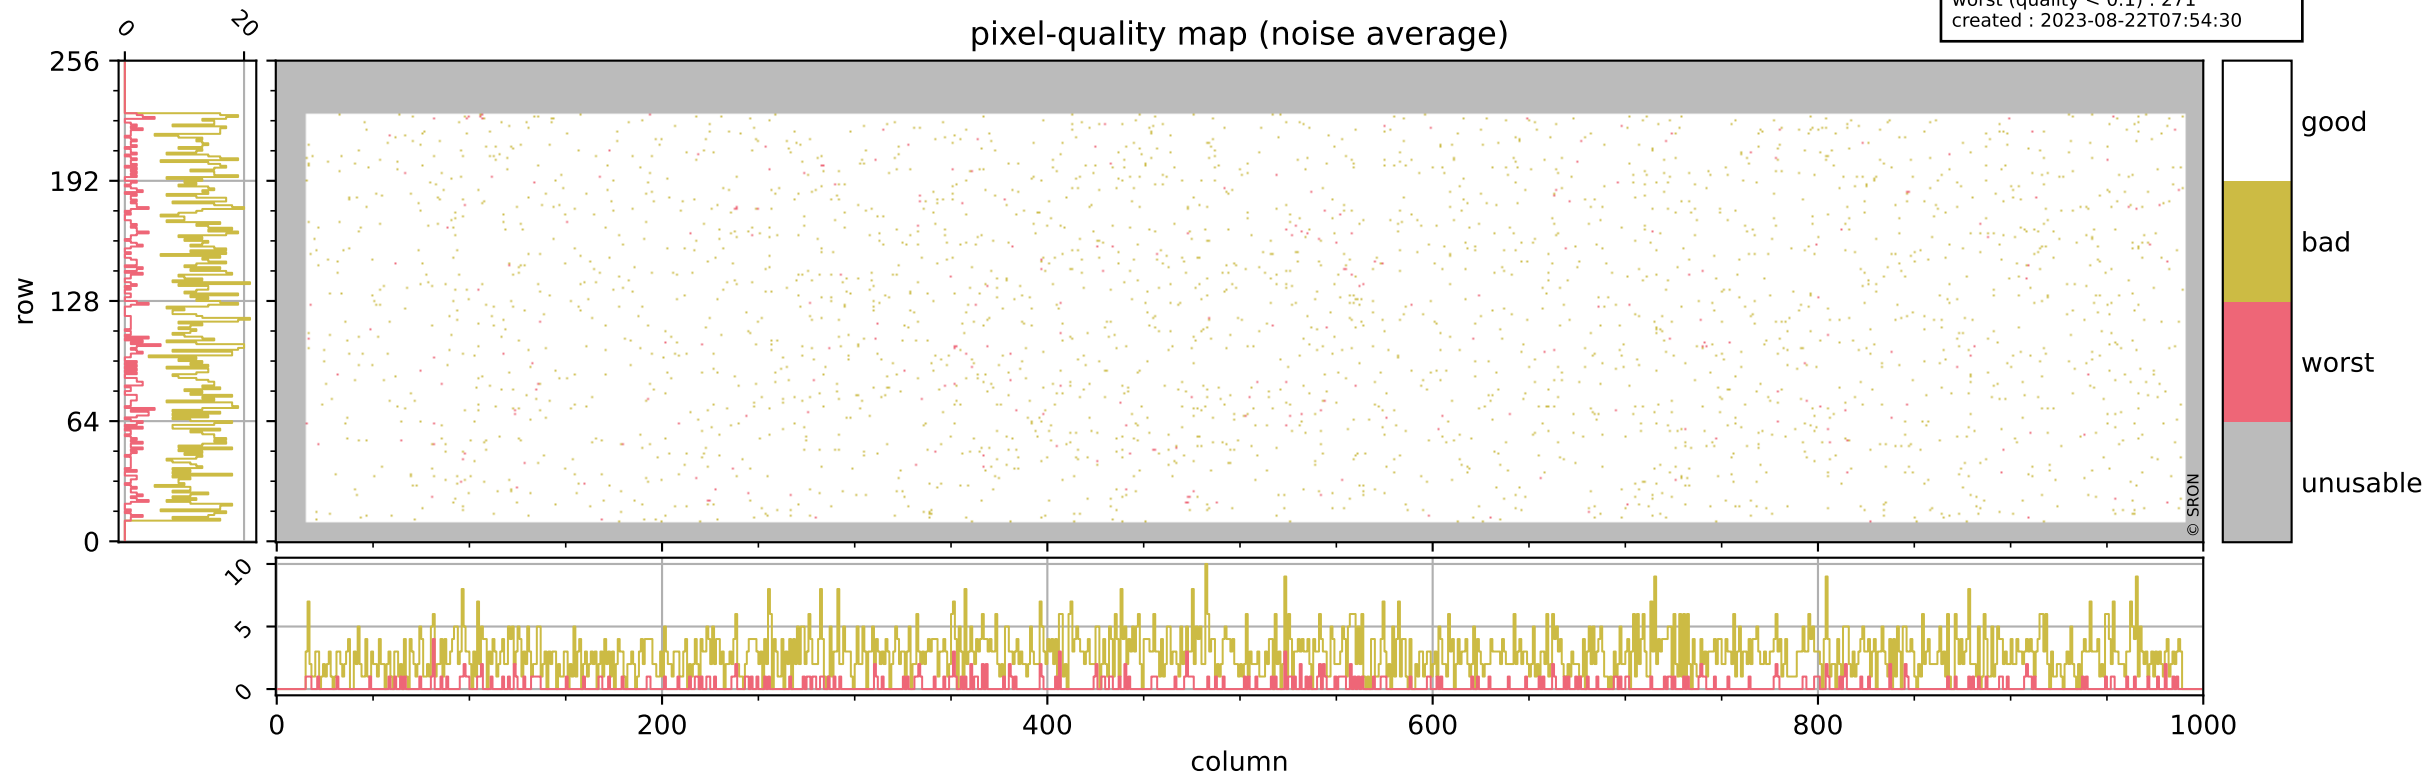

Tropomi SWIR pixel quality (official)

orbits : 20 in [7732, 7777]
coverage : 2019-04-11 / 2019-04-14
bad (quality < 0.8) : 2763
worst (quality < 0.1) : 271
created : 2023-08-22T07:54:30

pixel-quality map (noise average)