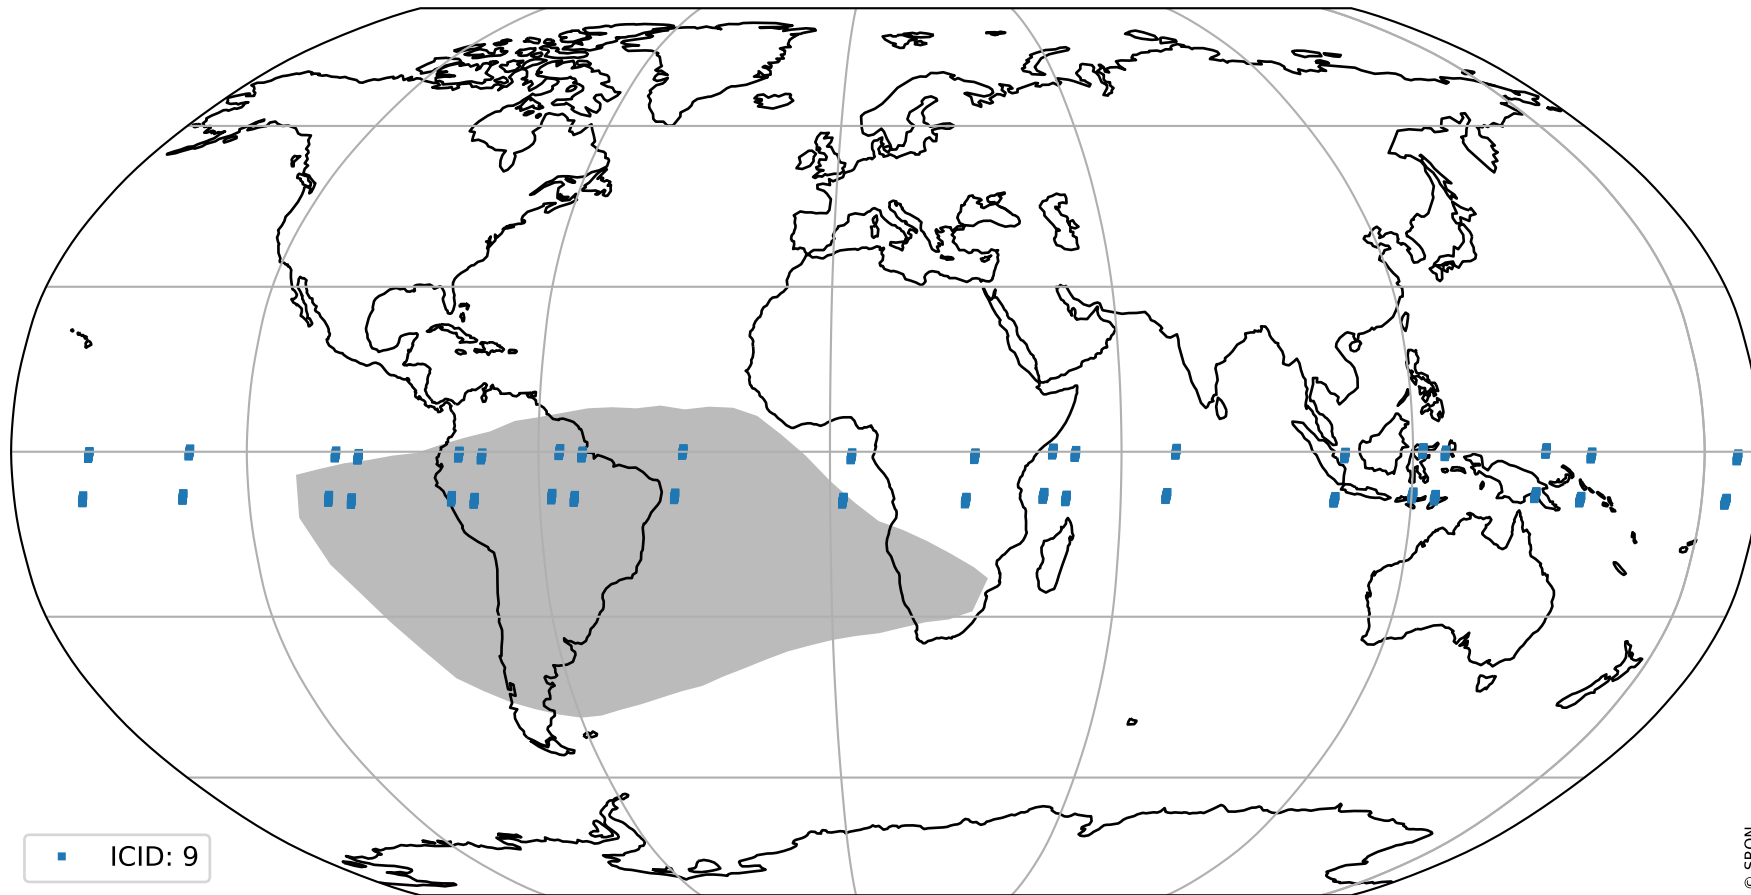

# Tropomi SWIR pixel quality (official)

orbits : 20 in [7732, 7777]  
coverage : 2019-04-11 / 2019-04-14  
created : 2023-08-22T07:54:31

## Histograms of pixel-quality

# Tropomi SWIR pixel quality (official) ground-tracks of Sentinel-5P

orbits : 20 in [7732, 7777]  
coverage : 2019-04-11 / 2019-04-14  
created : 2023-08-22T07:54:31