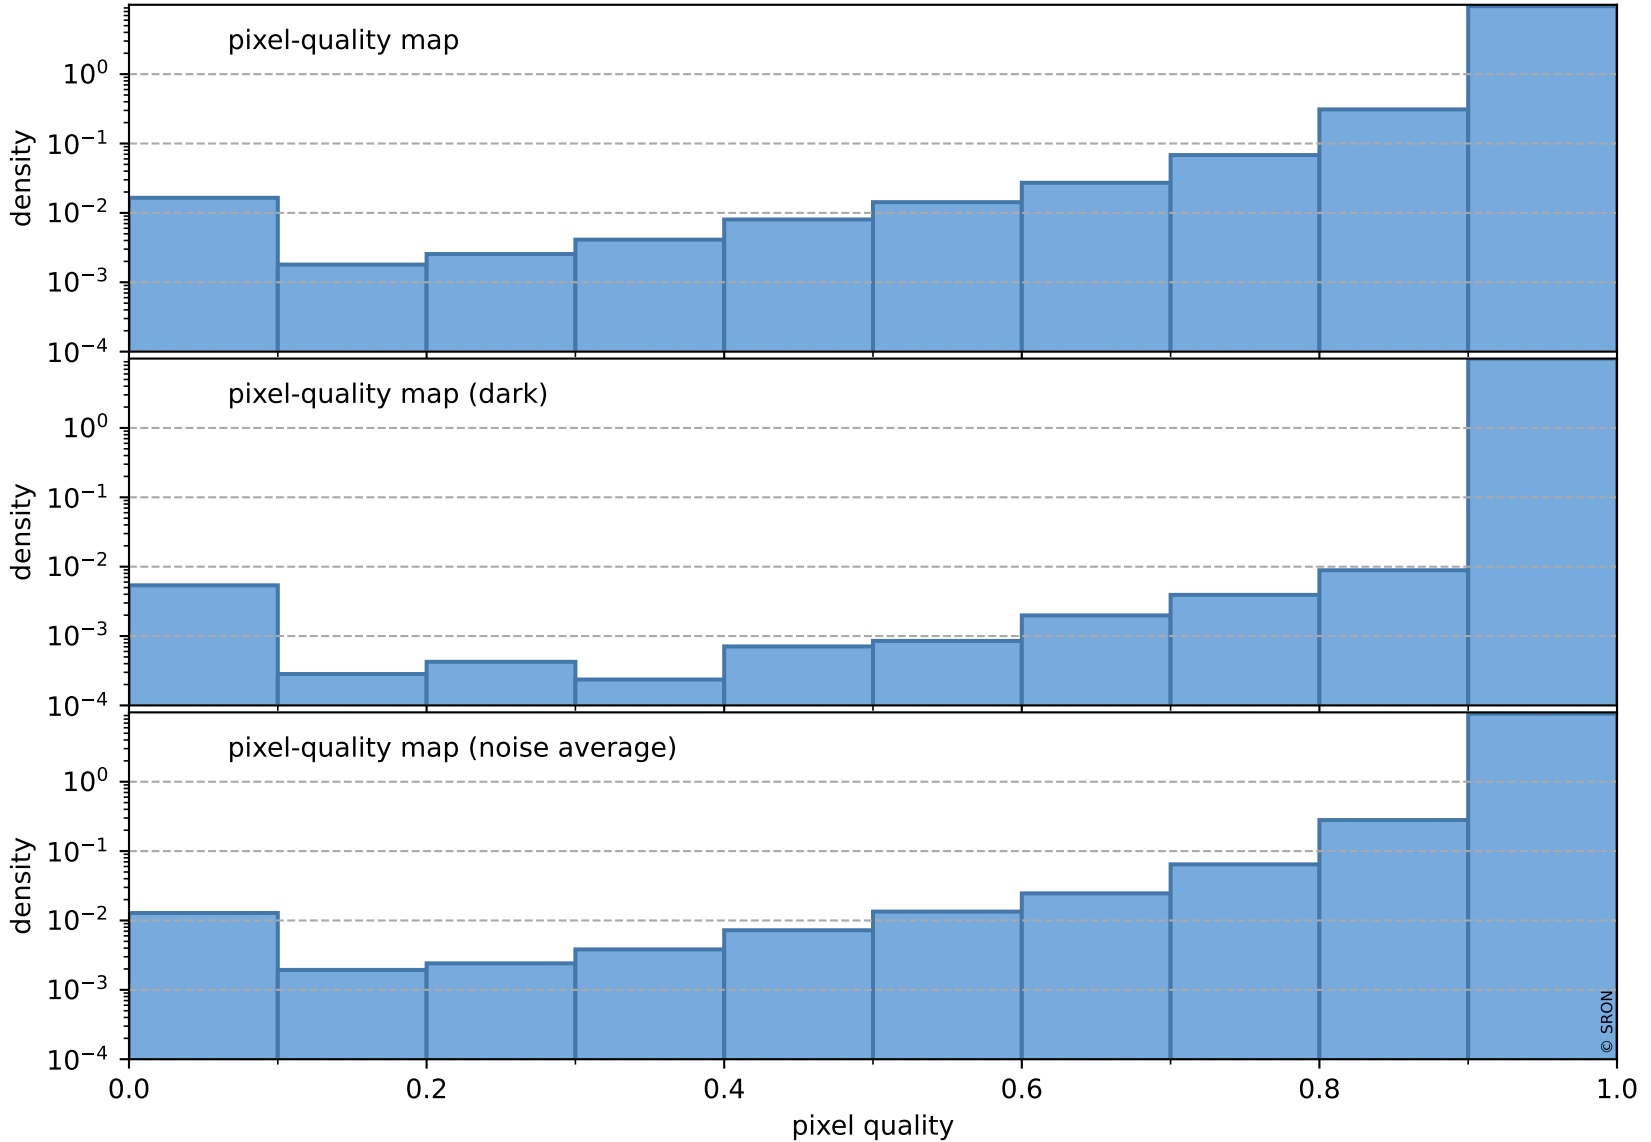

Tropomi SWIR pixel quality (official)

orbits : 20 in [7732, 7777]
coverage : 2019-04-11 / 2019-04-14
created : 2023-08-22T07:54:31

Histograms of pixel-quality