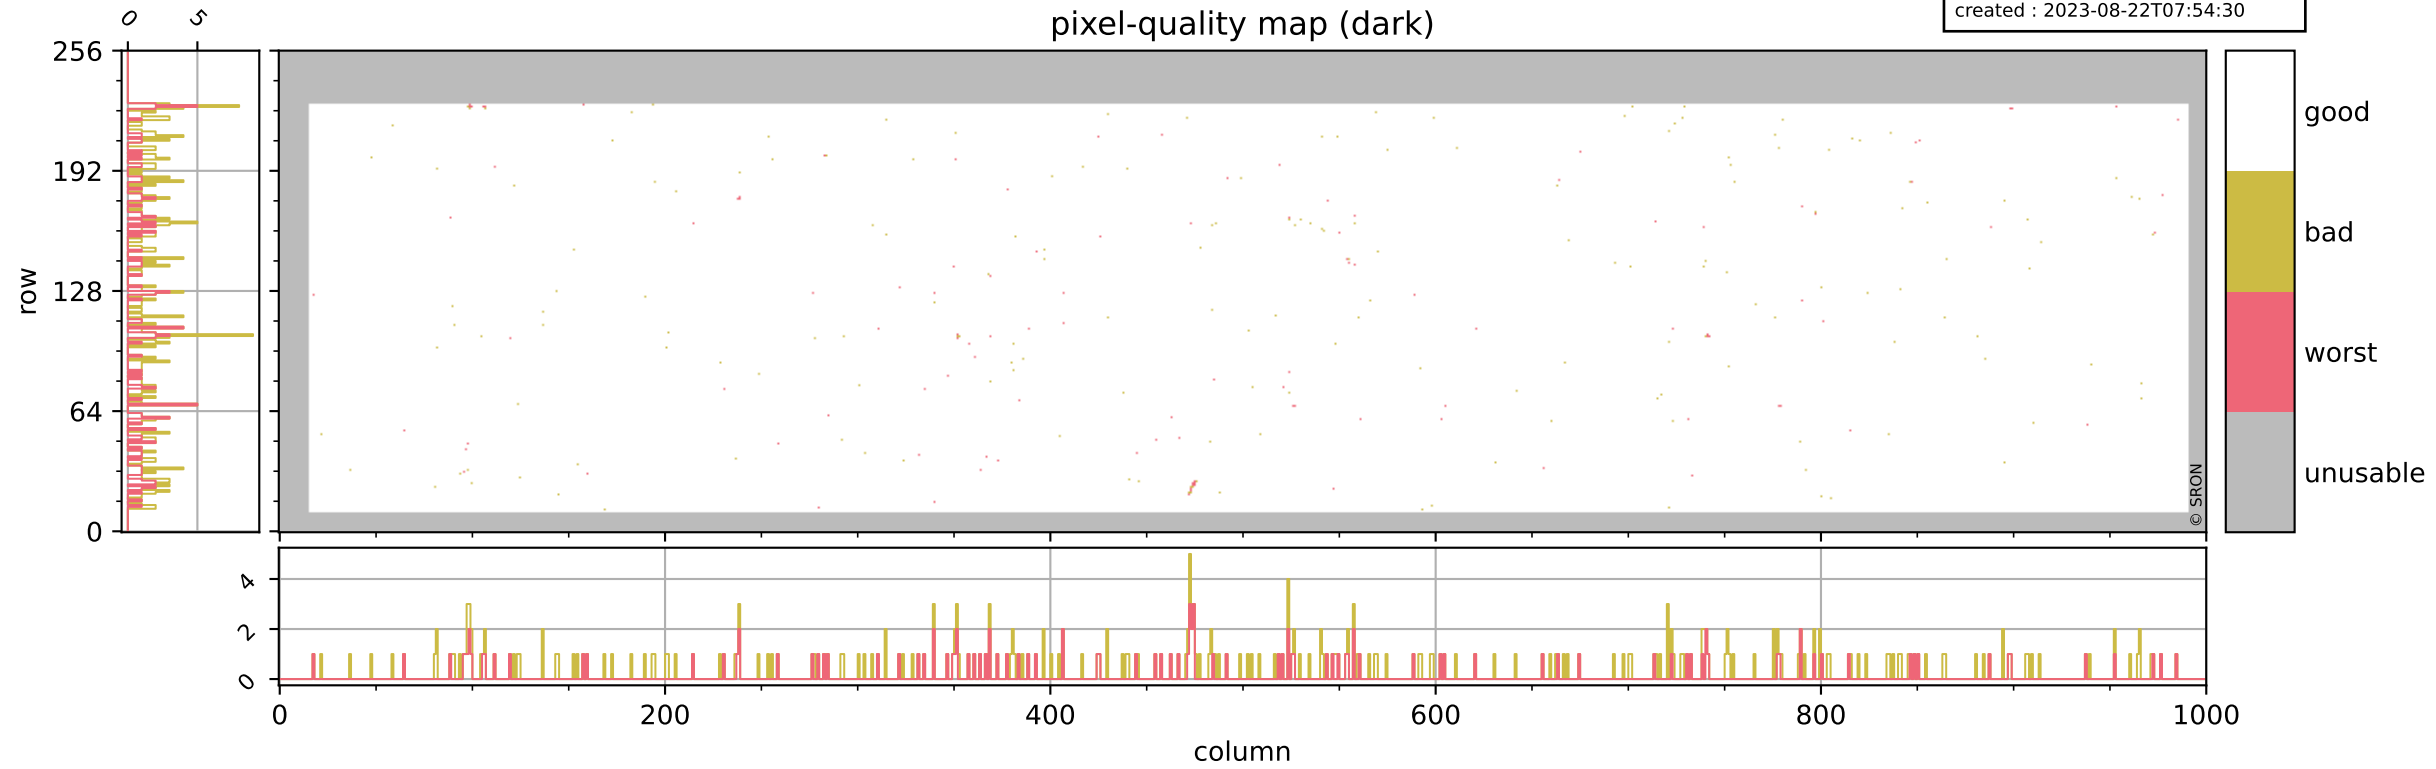

# Tropomi SWIR pixel quality (official)

orbits : 20 in [7732, 7777]  
coverage : 2019-04-11 / 2019-04-14  
bad (quality < 0.8) : 3017  
worst (quality < 0.1) : 349  
created : 2023-08-22T07:54:30

## pixel-quality map

# Tropomi SWIR pixel quality (official)

orbits : 20 in [7732, 7777]  
coverage : 2019-04-11 / 2019-04-14  
bad (quality < 0.8) : 292  
worst (quality < 0.1) : 114  
created : 2023-08-22T07:54:30

# Tropomi SWIR pixel quality (official)

orbits : 20 in [7732, 7777]  
coverage : 2019-04-11 / 2019-04-14  
bad (quality < 0.8) : 2763  
worst (quality < 0.1) : 271  
created : 2023-08-22T07:54:30