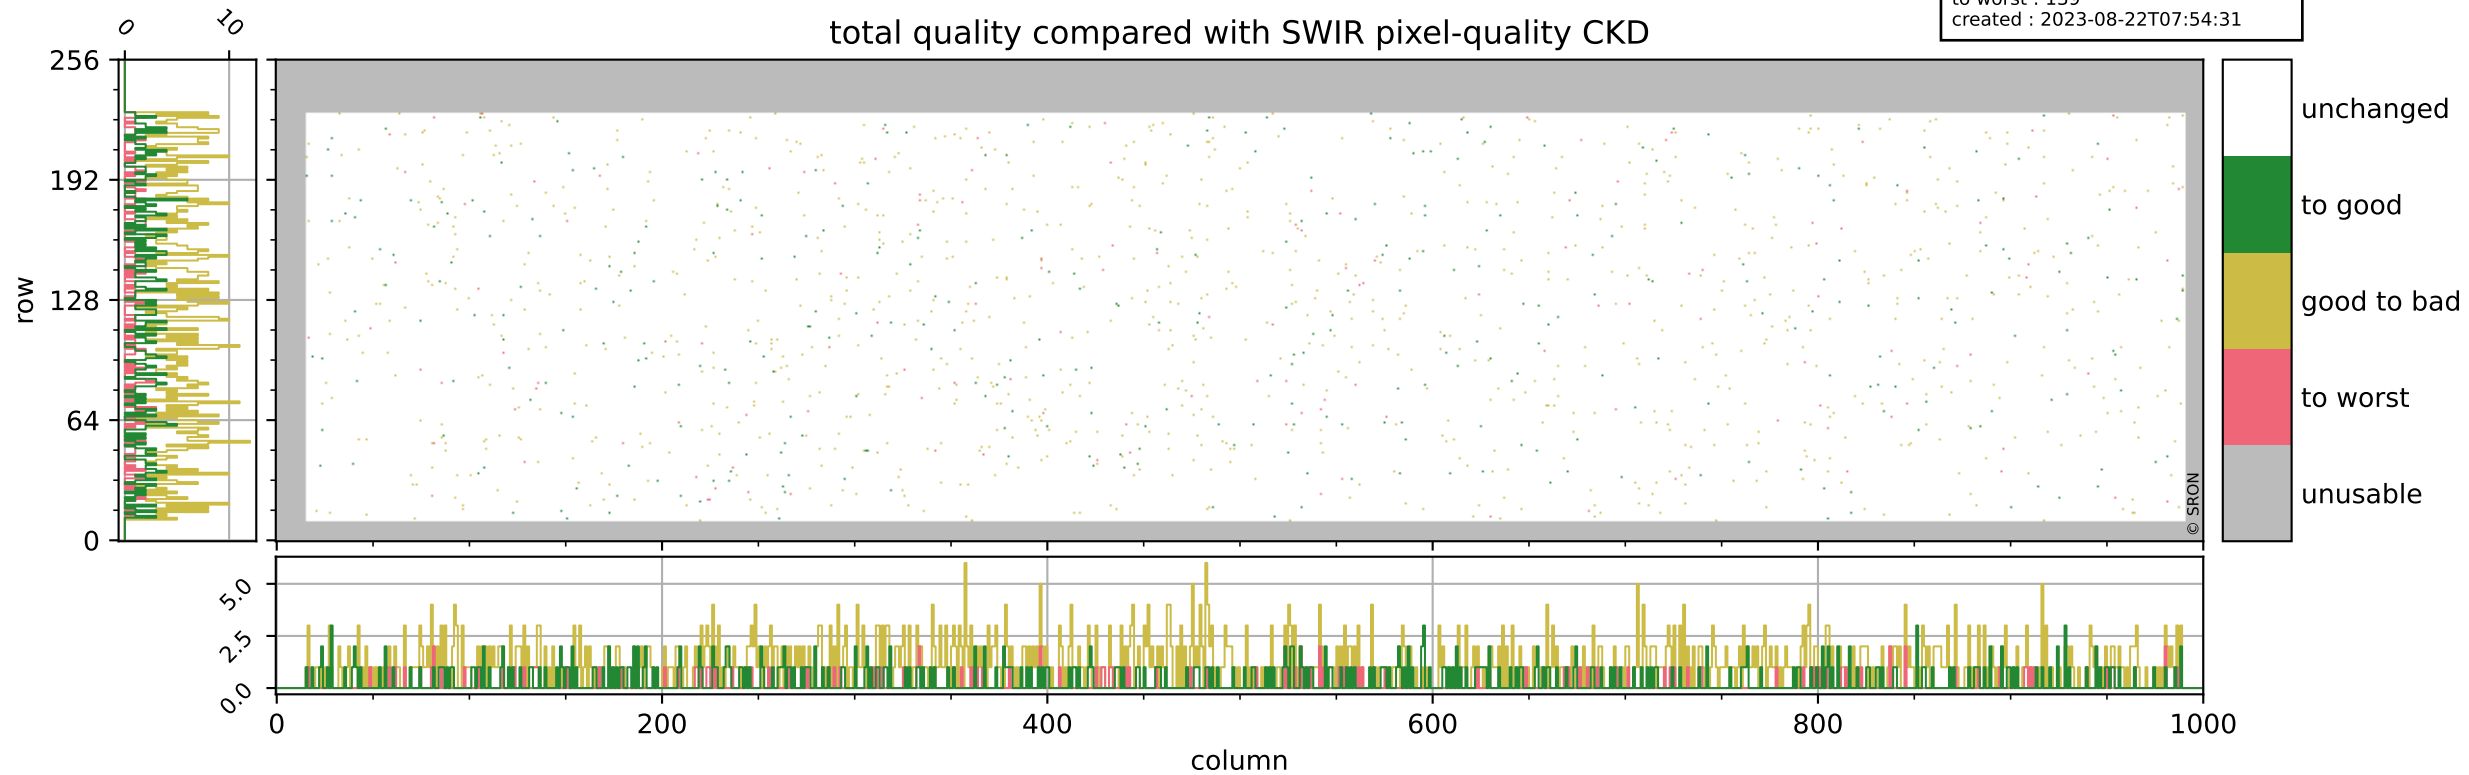

Tropomi SWIR pixel quality (official)

orbits : 20 in [7732, 7777]
coverage : 2019-04-11 / 2019-04-14
to good : 355
good to bad : 987
to worst : 139
created : 2023-08-22T07:54:31

total quality compared with SWIR pixel-quality CKD