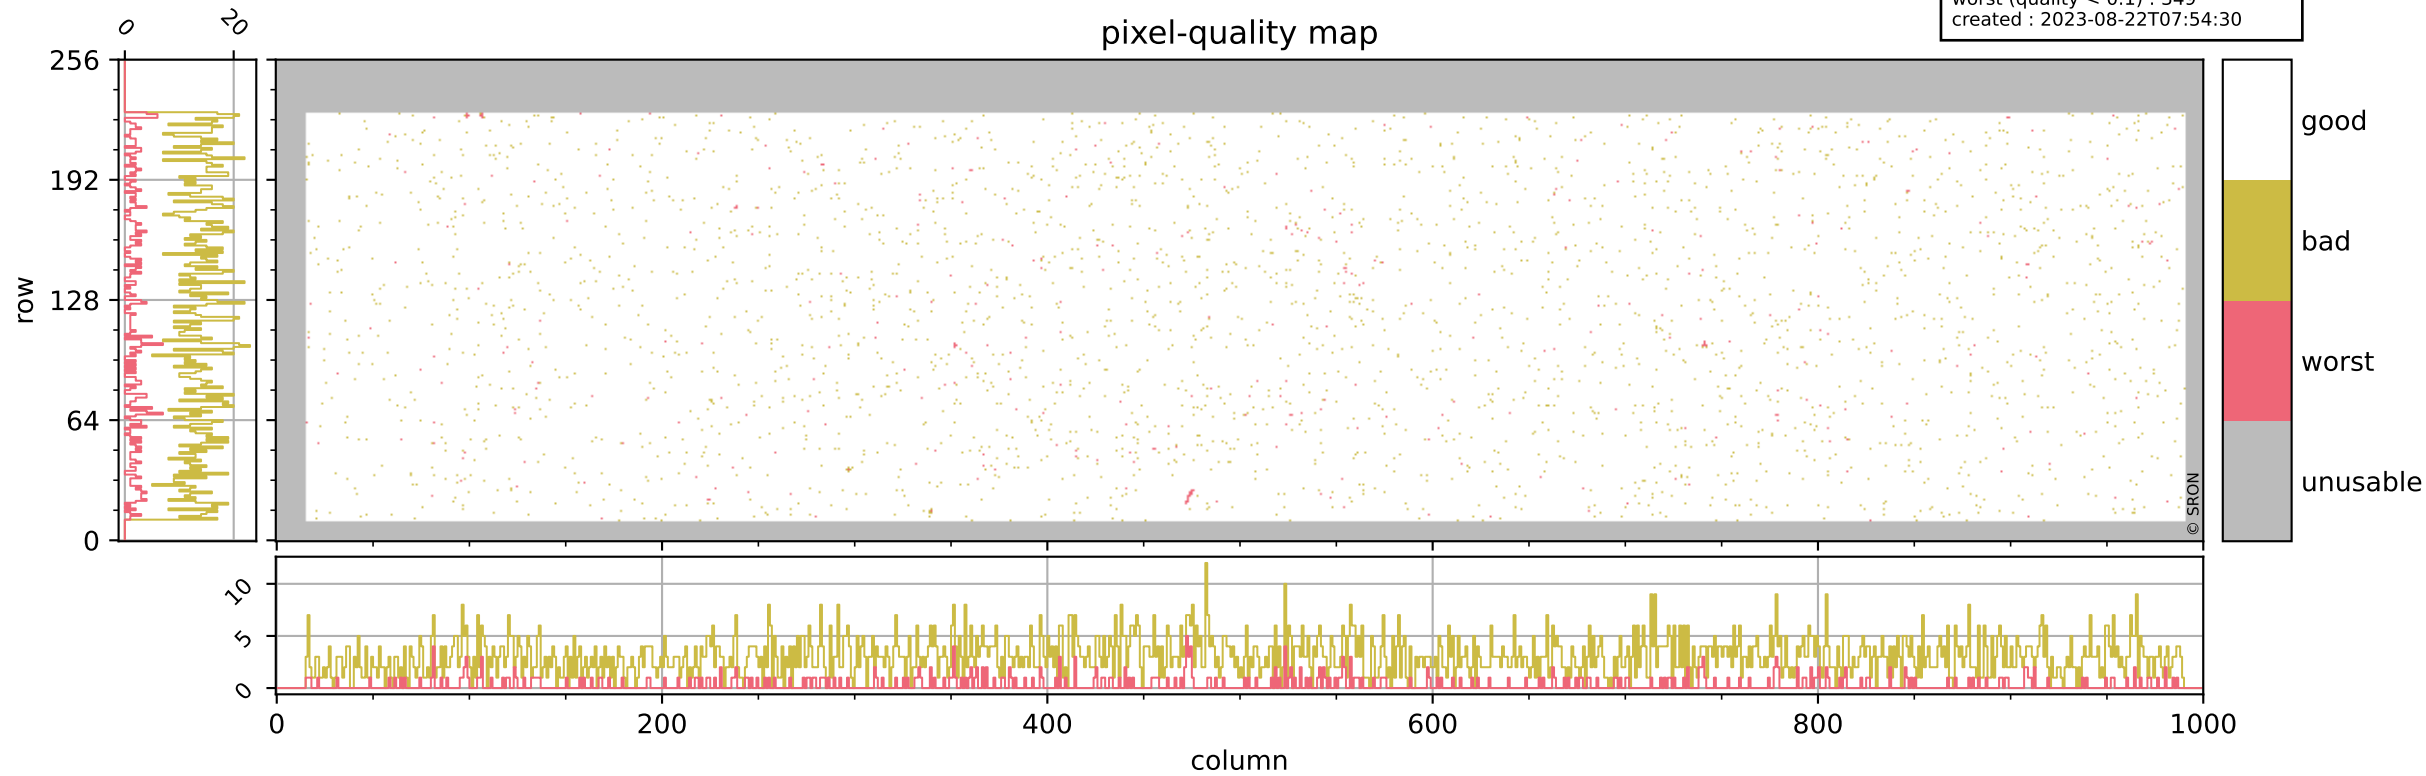

# Tropomi SWIR pixel quality (official)

orbits : 20 in [7732, 7777]  
coverage : 2019-04-11 / 2019-04-14  
bad (quality < 0.8) : 3017  
worst (quality < 0.1) : 349  
created : 2023-08-22T07:54:30

## pixel-quality map

# Tropomi SWIR pixel quality (official)

orbits : 20 in [7732, 7777]  
coverage : 2019-04-11 / 2019-04-14  
bad (quality < 0.8) : 292  
worst (quality < 0.1) : 114  
created : 2023-08-22T07:54:30

# Tropomi SWIR pixel quality (official)

orbits : 20 in [7732, 7777]  
coverage : 2019-04-11 / 2019-04-14  
bad (quality < 0.8) : 2763  
worst (quality < 0.1) : 271  
created : 2023-08-22T07:54:30