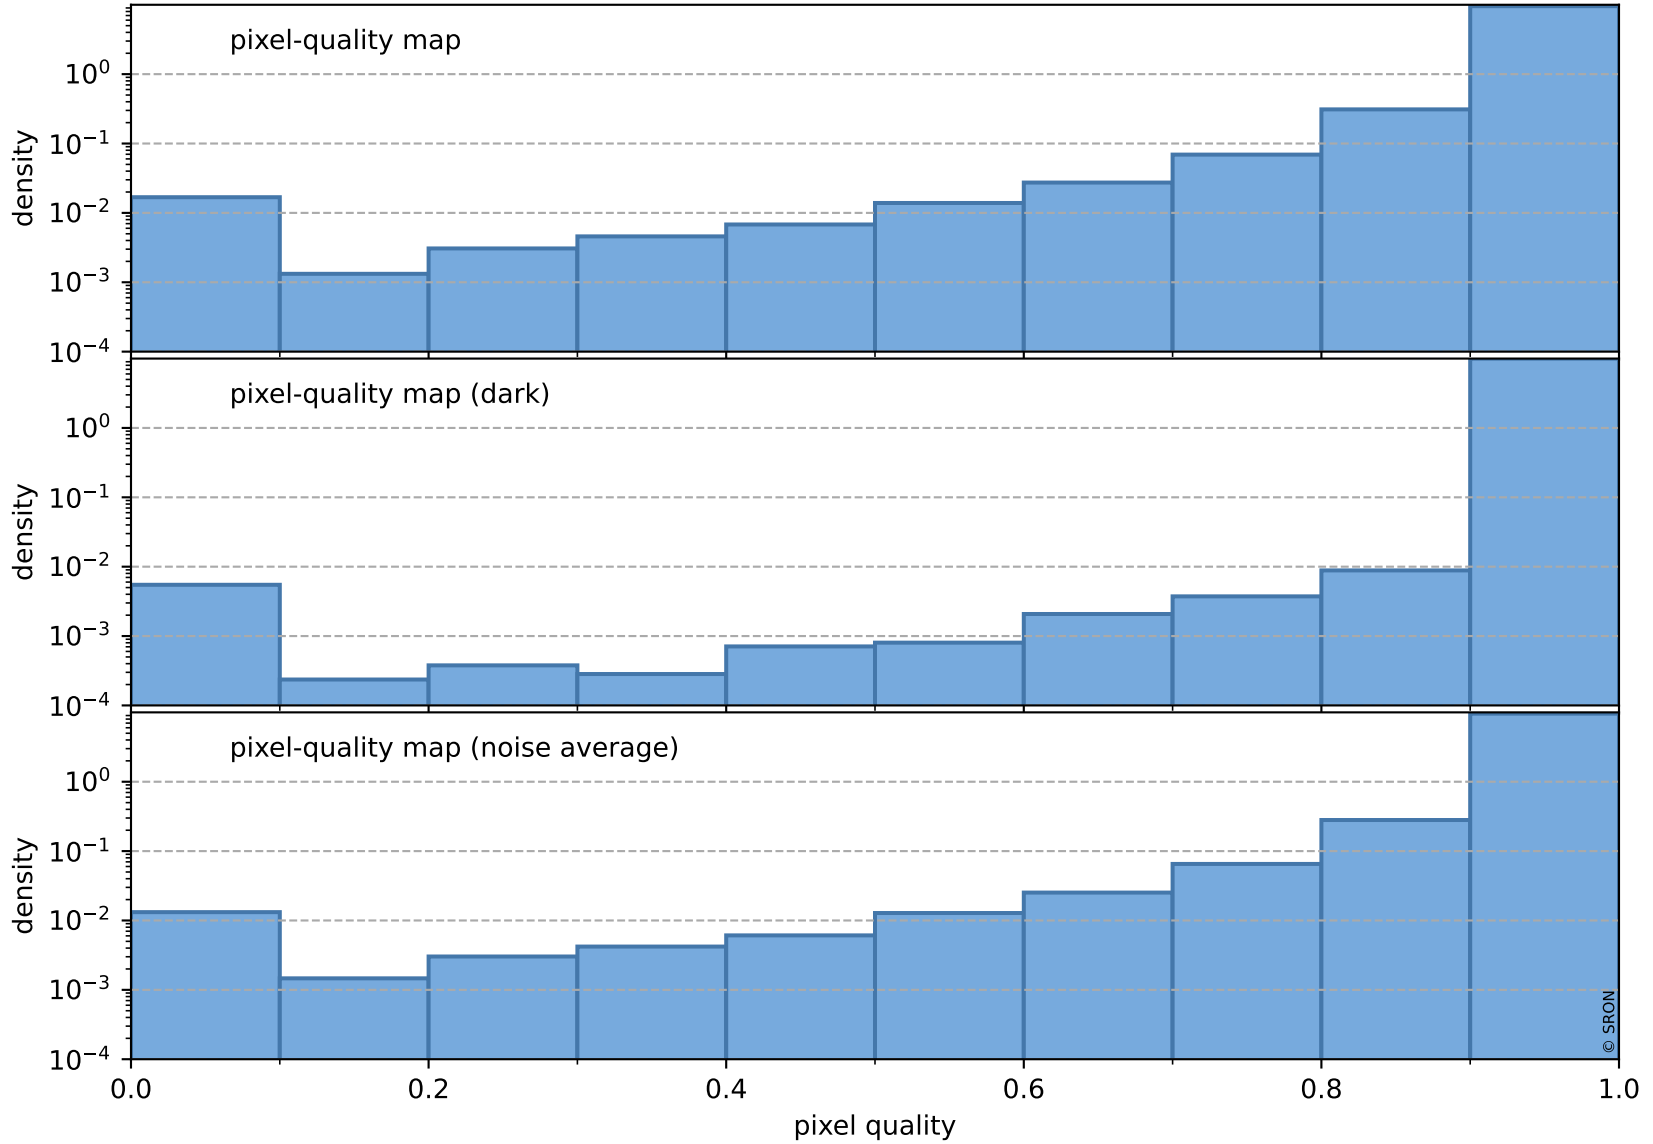

Tropomi SWIR pixel quality (official)

orbits : 18 in [7747, 7792]
coverage : 2019-04-12 / 2019-04-15
to good : 350
good to bad : 984
to worst : 147
created : 2023-08-22T07:54:33

total quality compared with SWIR pixel-quality CKD

Tropomi SWIR pixel quality (official)

orbits : 18 in [7747, 7792]
coverage : 2019-04-12 / 2019-04-15
created : 2023-08-22T07:54:33

Histograms of pixel-quality

Tropomi SWIR pixel quality (official) ground-tracks of Sentinel-5P

orbits : 18 in [7747, 7792]
coverage : 2019-04-12 / 2019-04-15
created : 2023-08-22T07:54:33

Tropomi SWIR pixel quality (official)

orbits : [2827, 7792]
coverage : 2018-04-30 / 2019-04-15
created : 2023-08-22T07:54:34