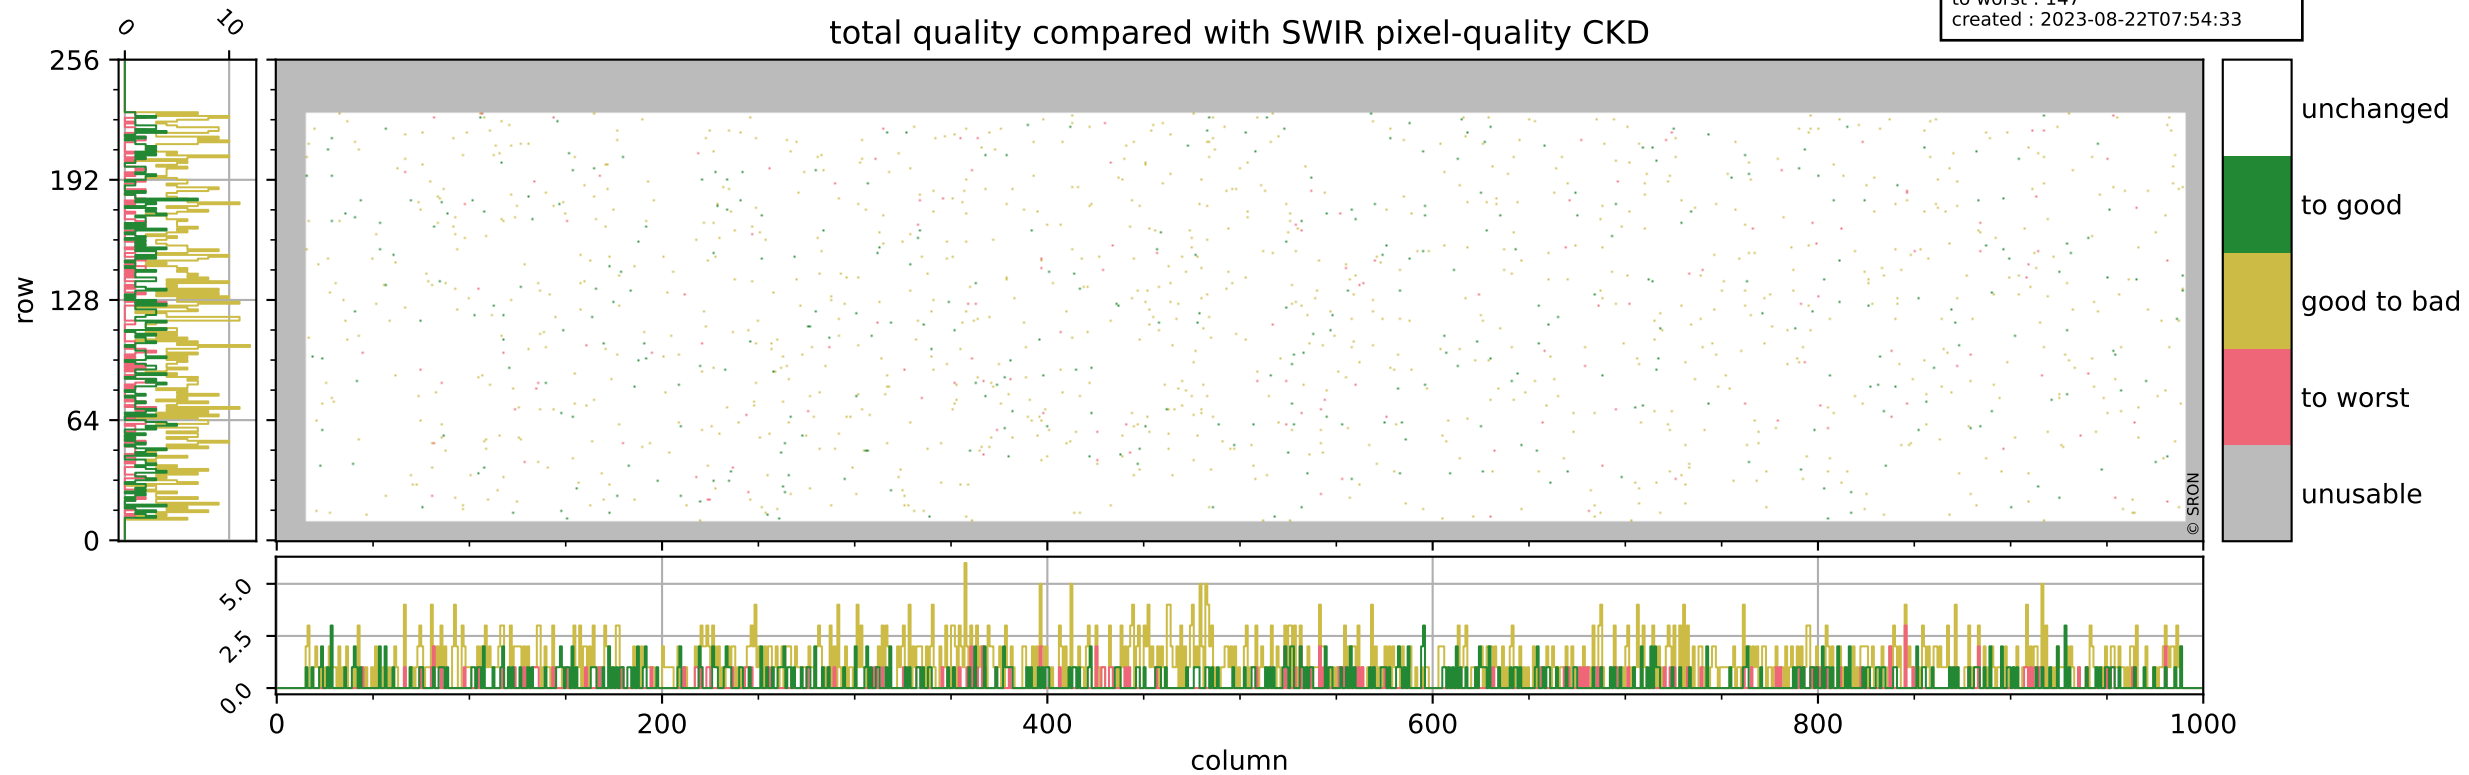

Tropomi SWIR pixel quality (official)

orbits : 18 in [7747, 7792]
coverage : 2019-04-12 / 2019-04-15
bad (quality < 0.8) : 290
worst (quality < 0.1) : 116
created : 2023-08-22T07:54:32

pixel-quality map (dark)

Tropomi SWIR pixel quality (official)

orbits : 18 in [7747, 7792]
coverage : 2019-04-12 / 2019-04-15
bad (quality < 0.8) : 2779
worst (quality < 0.1) : 279
created : 2023-08-22T07:54:32

pixel-quality map (noise average)

Tropomi SWIR pixel quality (official)

orbits : 18 in [7747, 7792]
coverage : 2019-04-12 / 2019-04-15
to good : 350
good to bad : 984
to worst : 147
created : 2023-08-22T07:54:33

total quality compared with SWIR pixel-quality CKD

Tropomi SWIR pixel quality (official)

orbits : 18 in [7747, 7792]
coverage : 2019-04-12 / 2019-04-15
created : 2023-08-22T07:54:33

Histograms of pixel-quality

Tropomi SWIR pixel quality (official) ground-tracks of Sentinel-5P