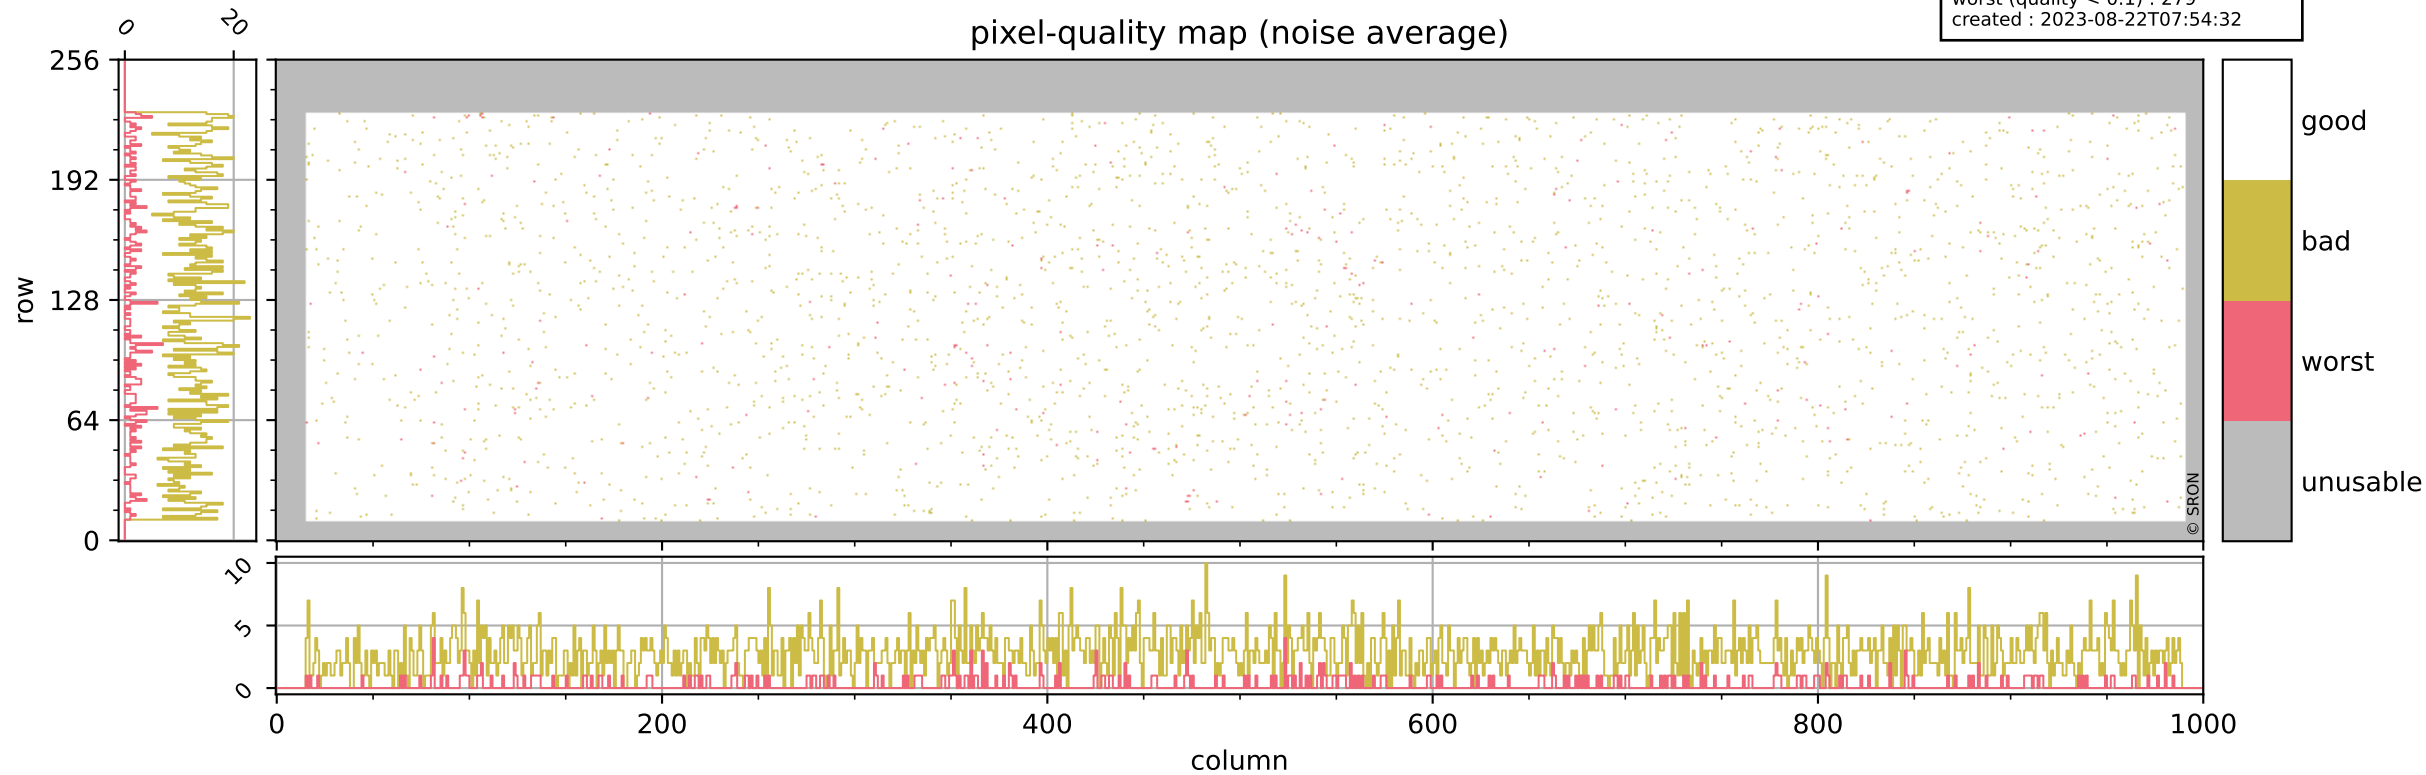

Tropomi SWIR pixel quality (official)

orbits : 18 in [7747, 7792]
coverage : 2019-04-12 / 2019-04-15
bad (quality < 0.8) : 290
worst (quality < 0.1) : 116
created : 2023-08-22T07:54:32

pixel-quality map (dark)

Tropomi SWIR pixel quality (official)

orbits : 18 in [7747, 7792]
coverage : 2019-04-12 / 2019-04-15
bad (quality < 0.8) : 2779
worst (quality < 0.1) : 279
created : 2023-08-22T07:54:32

pixel-quality map (noise average)

Tropomi SWIR pixel quality (official)

orbits : 18 in [7747, 7792]
coverage : 2019-04-12 / 2019-04-15
to good : 350
good to bad : 984
to worst : 147
created : 2023-08-22T07:54:33

total quality compared with SWIR pixel-quality CKD

Tropomi SWIR pixel quality (official)

orbits : 18 in [7747, 7792]
coverage : 2019-04-12 / 2019-04-15
created : 2023-08-22T07:54:33

Histograms of pixel-quality

Tropomi SWIR pixel quality (official) ground-tracks of Sentinel-5P