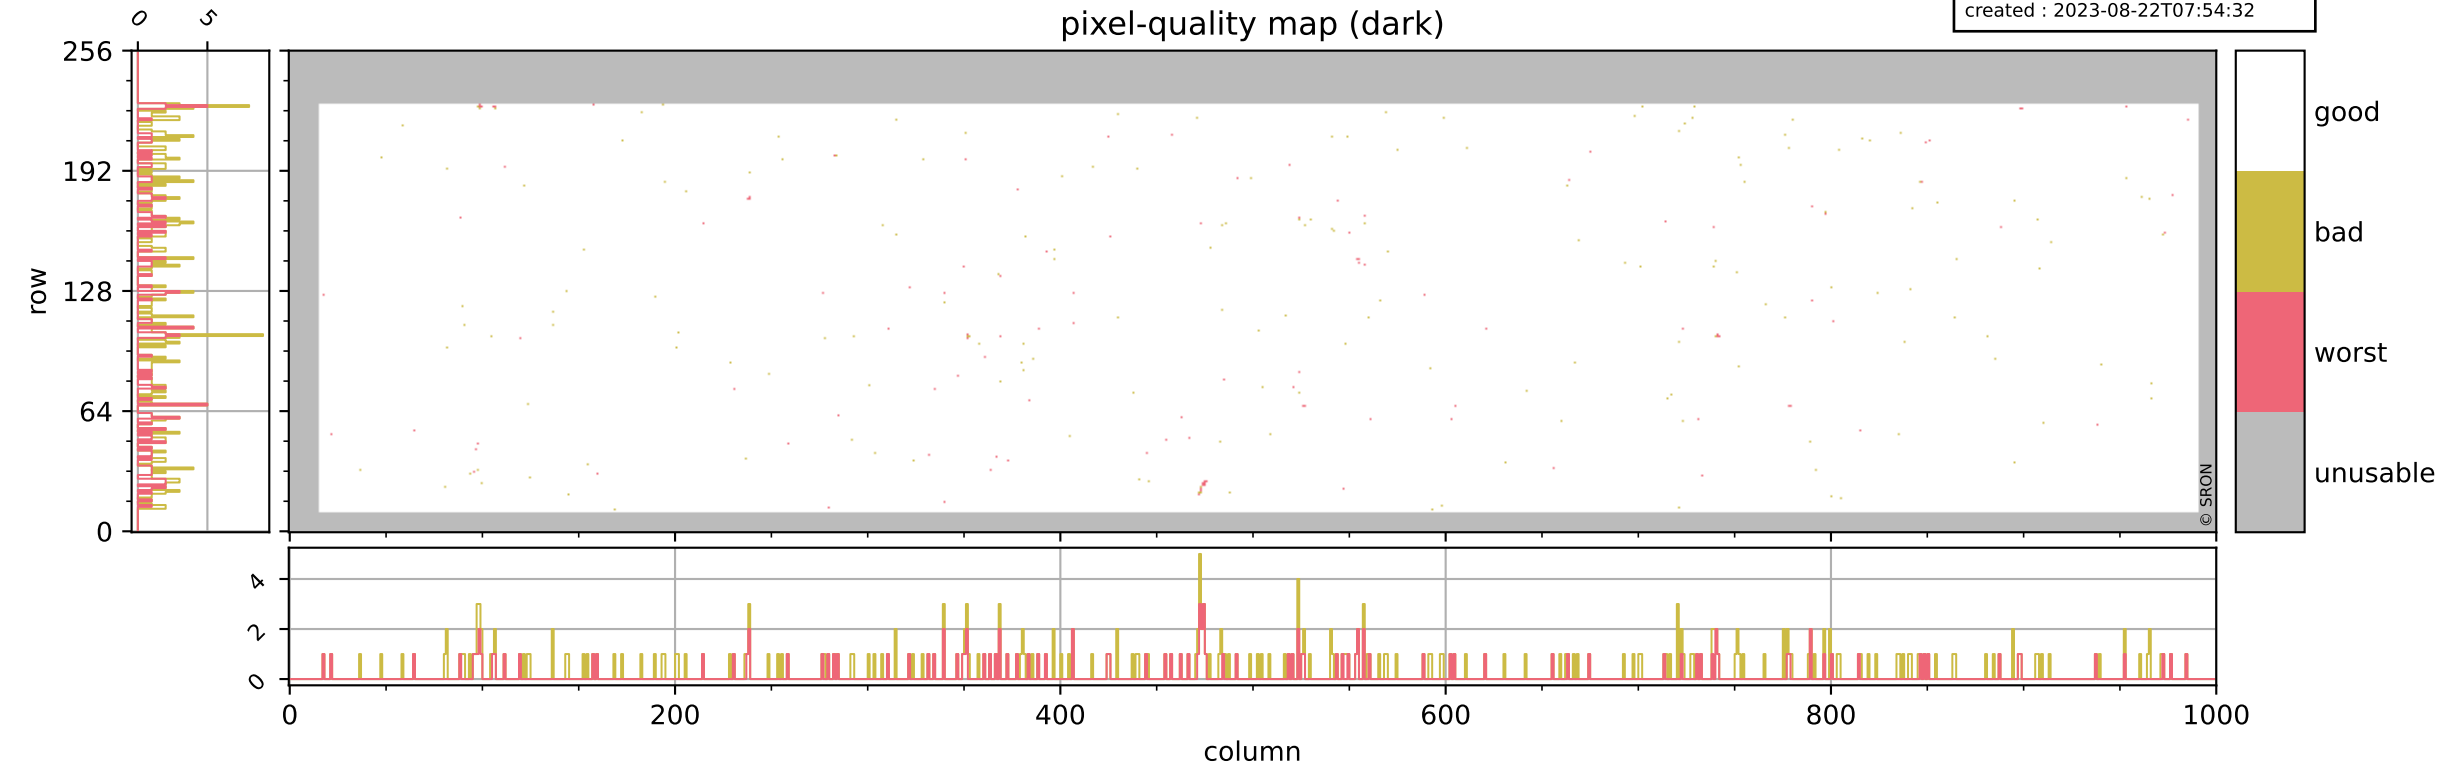

Tropomi SWIR pixel quality (official)

orbits : 18 in [7747, 7792]
coverage : 2019-04-12 / 2019-04-15
bad (quality < 0.8) : 3027
worst (quality < 0.1) : 356
created : 2023-08-22T07:54:32

pixel-quality map

Tropomi SWIR pixel quality (official)

orbits : 18 in [7747, 7792]
coverage : 2019-04-12 / 2019-04-15
bad (quality < 0.8) : 290
worst (quality < 0.1) : 116
created : 2023-08-22T07:54:32

pixel-quality map (dark)

Tropomi SWIR pixel quality (official)

orbits : 18 in [7747, 7792]
coverage : 2019-04-12 / 2019-04-15
bad (quality < 0.8) : 2779
worst (quality < 0.1) : 279
created : 2023-08-22T07:54:32

pixel-quality map (noise average)

Tropomi SWIR pixel quality (official)

orbits : 18 in [7747, 7792]
coverage : 2019-04-12 / 2019-04-15
created : 2023-08-22T07:54:33

Histograms of pixel-quality

Tropomi SWIR pixel quality (official) ground-tracks of Sentinel-5P