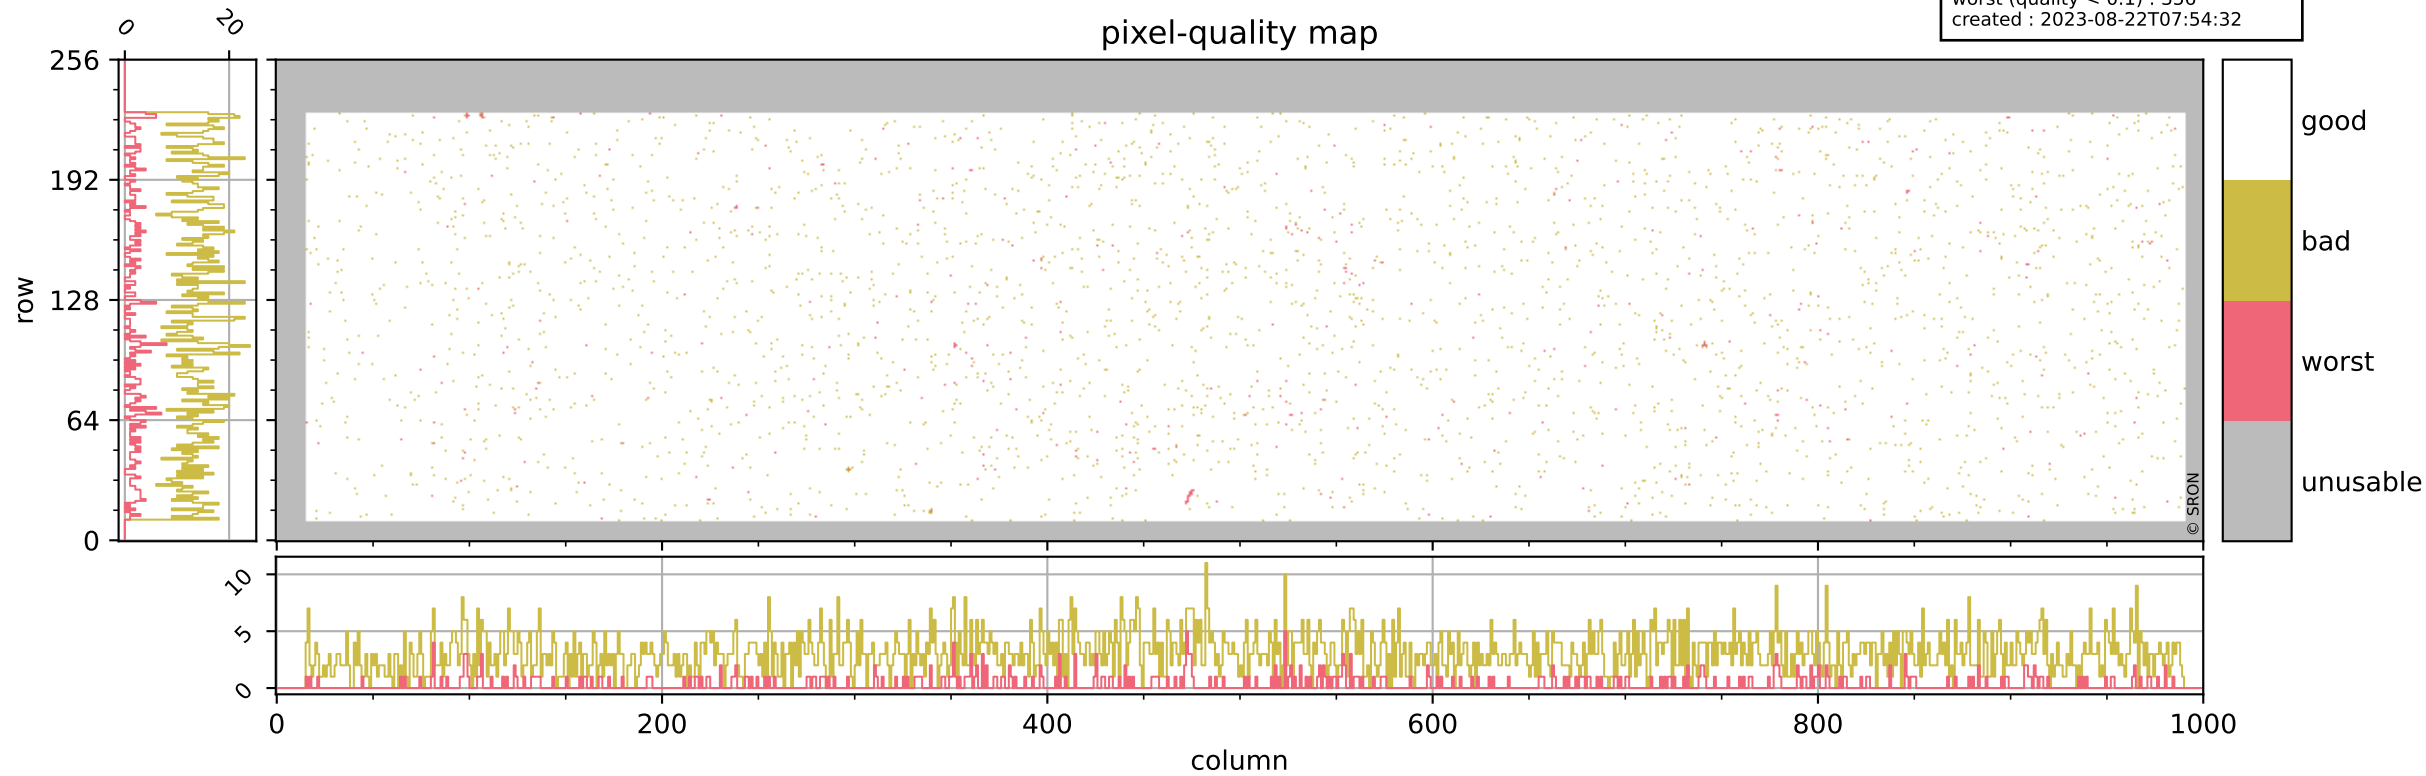

Tropomi SWIR pixel quality (official)

orbits : 18 in [7747, 7792]
coverage : 2019-04-12 / 2019-04-15
bad (quality < 0.8) : 3027
worst (quality < 0.1) : 356
created : 2023-08-22T07:54:32

pixel-quality map

Tropomi SWIR pixel quality (official)

orbits : 18 in [7747, 7792]
coverage : 2019-04-12 / 2019-04-15
bad (quality < 0.8) : 290
worst (quality < 0.1) : 116
created : 2023-08-22T07:54:32

pixel-quality map (dark)

Tropomi SWIR pixel quality (official)

orbits : 18 in [7747, 7792]
coverage : 2019-04-12 / 2019-04-15
to good : 350
good to bad : 984
to worst : 147
created : 2023-08-22T07:54:33

total quality compared with SWIR pixel-quality CKD

Tropomi SWIR pixel quality (official)

orbits : 18 in [7747, 7792]
coverage : 2019-04-12 / 2019-04-15
created : 2023-08-22T07:54:33

Histograms of pixel-quality

Tropomi SWIR pixel quality (official) ground-tracks of Sentinel-5P