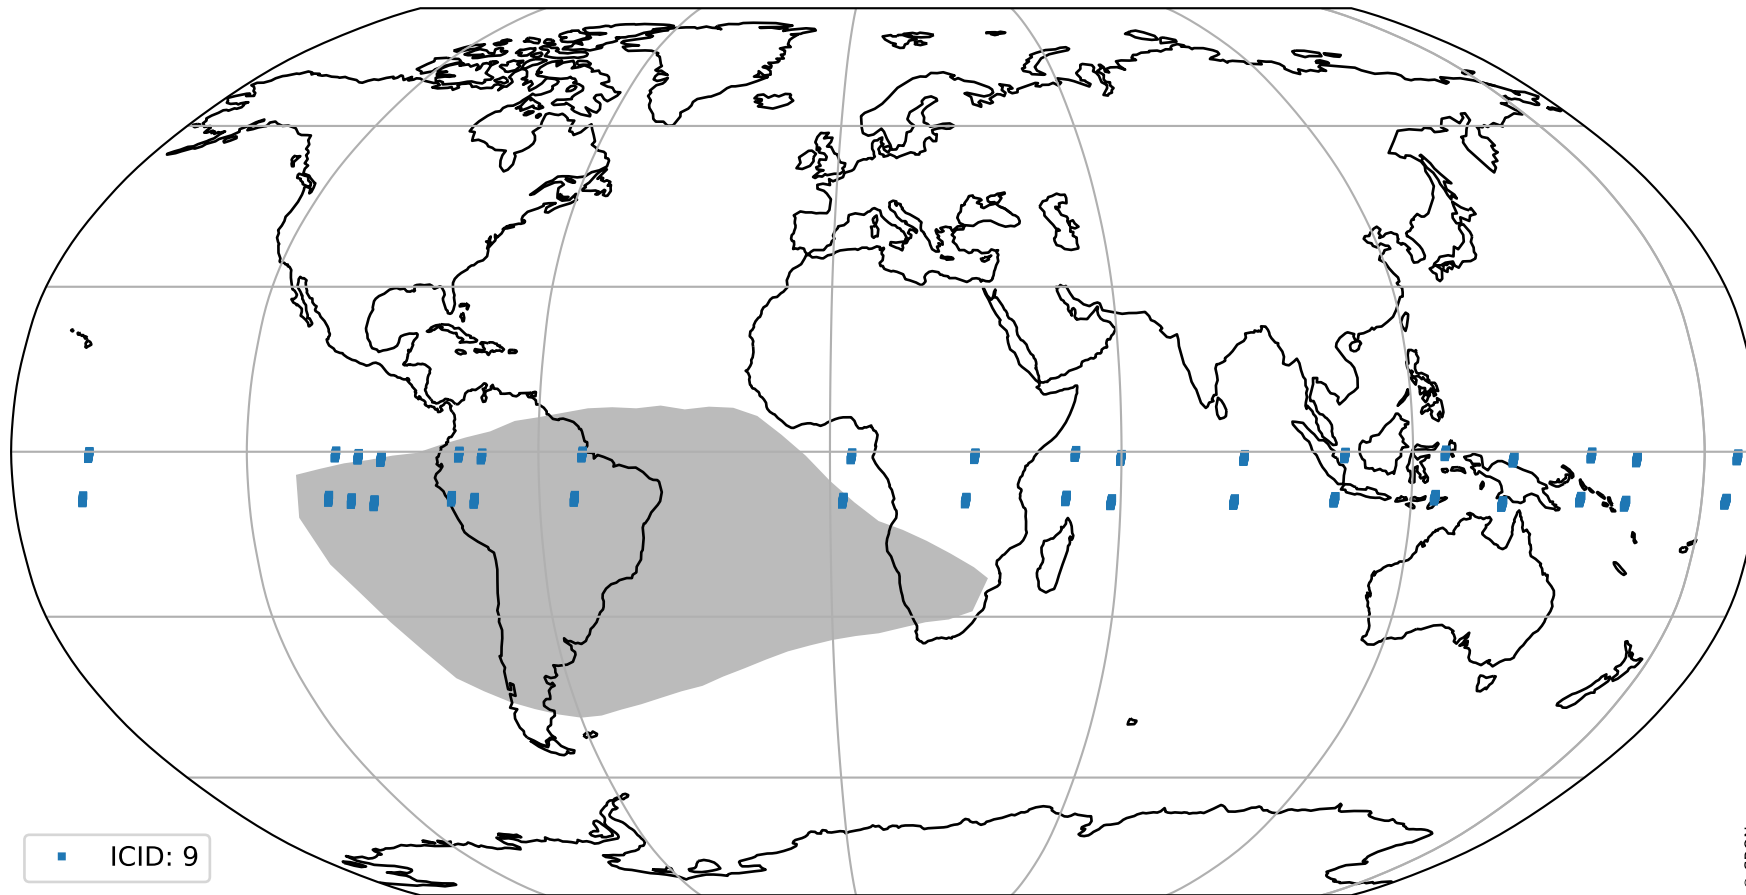

Tropomi SWIR pixel quality (official)

orbits : 18 in [7747, 7792]
coverage : 2019-04-12 / 2019-04-15
to good : 350
good to bad : 984
to worst : 147
created : 2023-08-22T07:54:33

total quality compared with SWIR pixel-quality CKD

Tropomi SWIR pixel quality (official)

orbits : 18 in [7747, 7792]
coverage : 2019-04-12 / 2019-04-15
created : 2023-08-22T07:54:33

Histograms of pixel-quality

Tropomi SWIR pixel quality (official) ground-tracks of Sentinel-5P

orbits : 18 in [7747, 7792]
coverage : 2019-04-12 / 2019-04-15
created : 2023-08-22T07:54:33

Tropomi SWIR pixel quality (official)

orbits : [2827, 7792]
coverage : 2018-04-30 / 2019-04-15
created : 2023-08-22T07:54:34