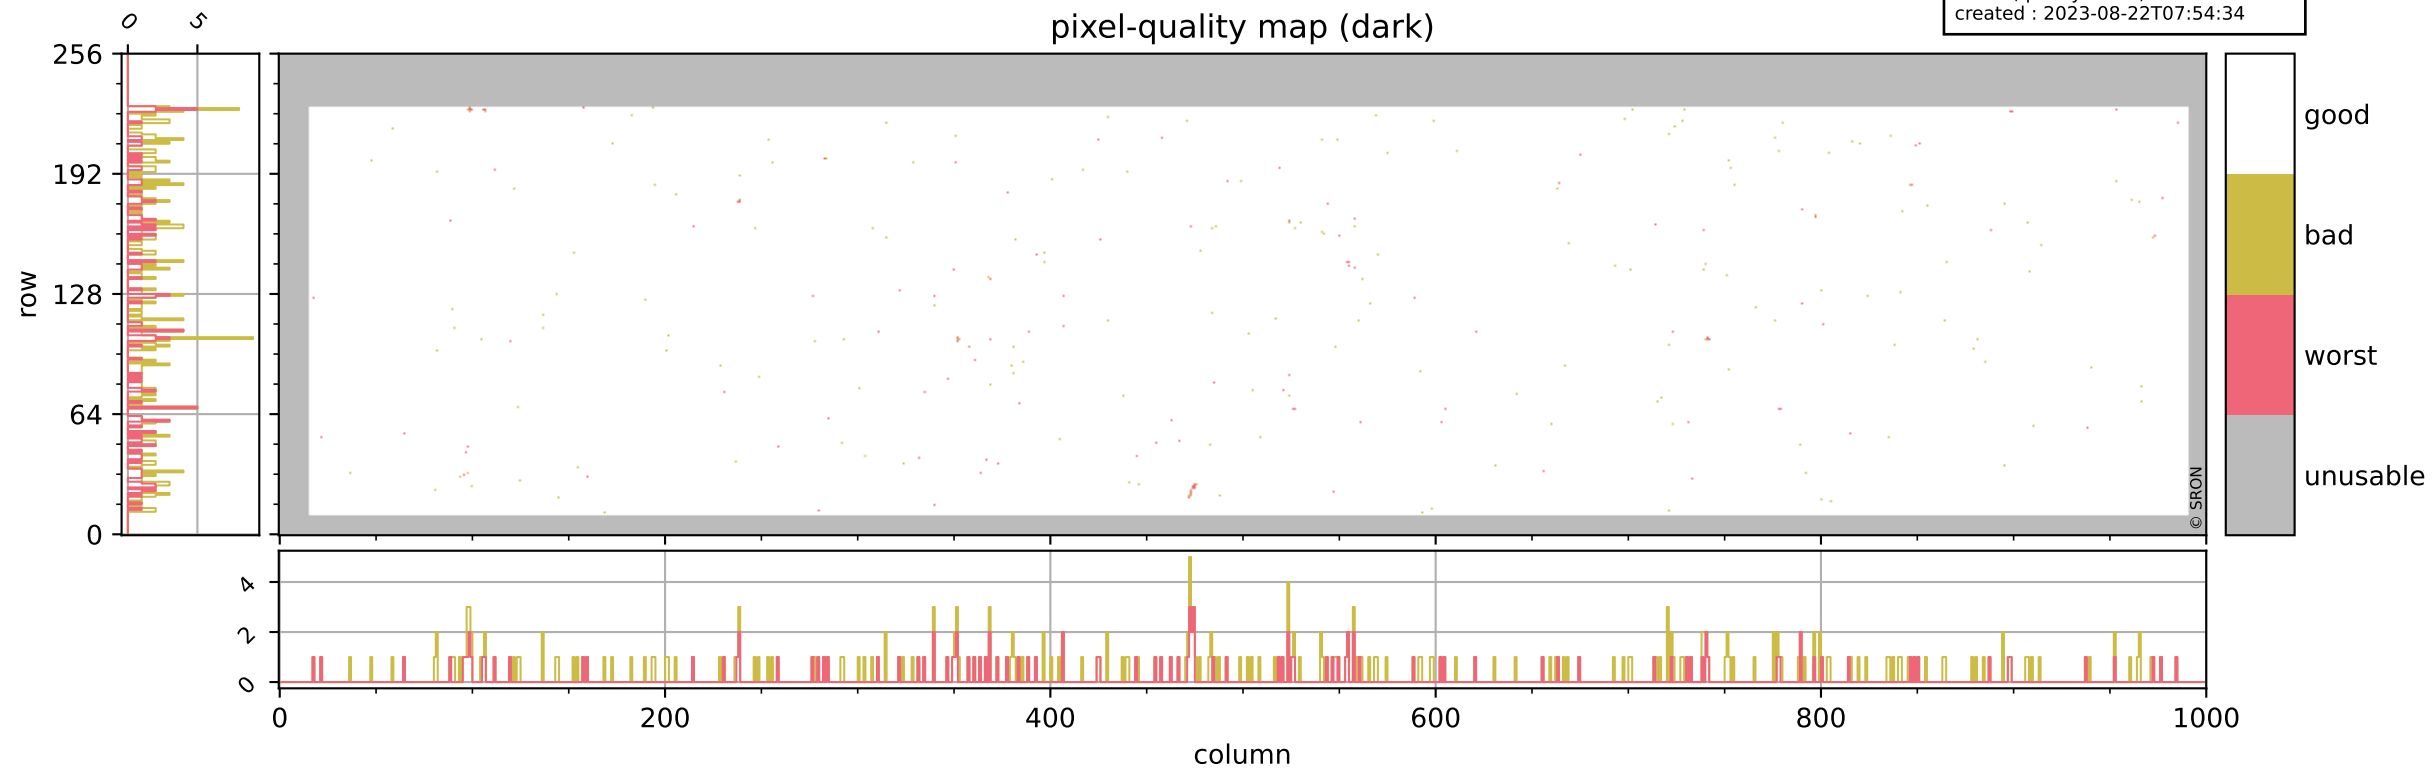

Tropomi SWIR pixel quality (official)

orbits : 19 in [7762, 7807]
coverage : 2019-04-13 / 2019-04-16
bad (quality < 0.8) : 3013
worst (quality < 0.1) : 362
created : 2023-08-22T07:54:34

pixel-quality map

Tropomi SWIR pixel quality (official)

orbits : 19 in [7762, 7807]
coverage : 2019-04-13 / 2019-04-16
bad (quality < 0.8) : 293
worst (quality < 0.1) : 116
created : 2023-08-22T07:54:34

Tropomi SWIR pixel quality (official)

orbits : 19 in [7762, 7807]
coverage : 2019-04-13 / 2019-04-16
bad (quality < 0.8) : 2764
worst (quality < 0.1) : 286
created : 2023-08-22T07:54:35

Tropomi SWIR pixel quality (official)

orbits : 19 in [7762, 7807]
coverage : 2019-04-13 / 2019-04-16
to good : 351
good to bad : 966
to worst : 152
created : 2023-08-22T07:54:35

Tropomi SWIR pixel quality (official) ground-tracks of Sentinel-5P

orbits : 19 in [7762, 7807]
coverage : 2019-04-13 / 2019-04-16
created : 2023-08-22T07:54:36

Tropomi SWIR pixel quality (official)

orbits : [2827, 7807]
coverage : 2018-04-30 / 2019-04-16
created : 2023-08-22T07:54:36