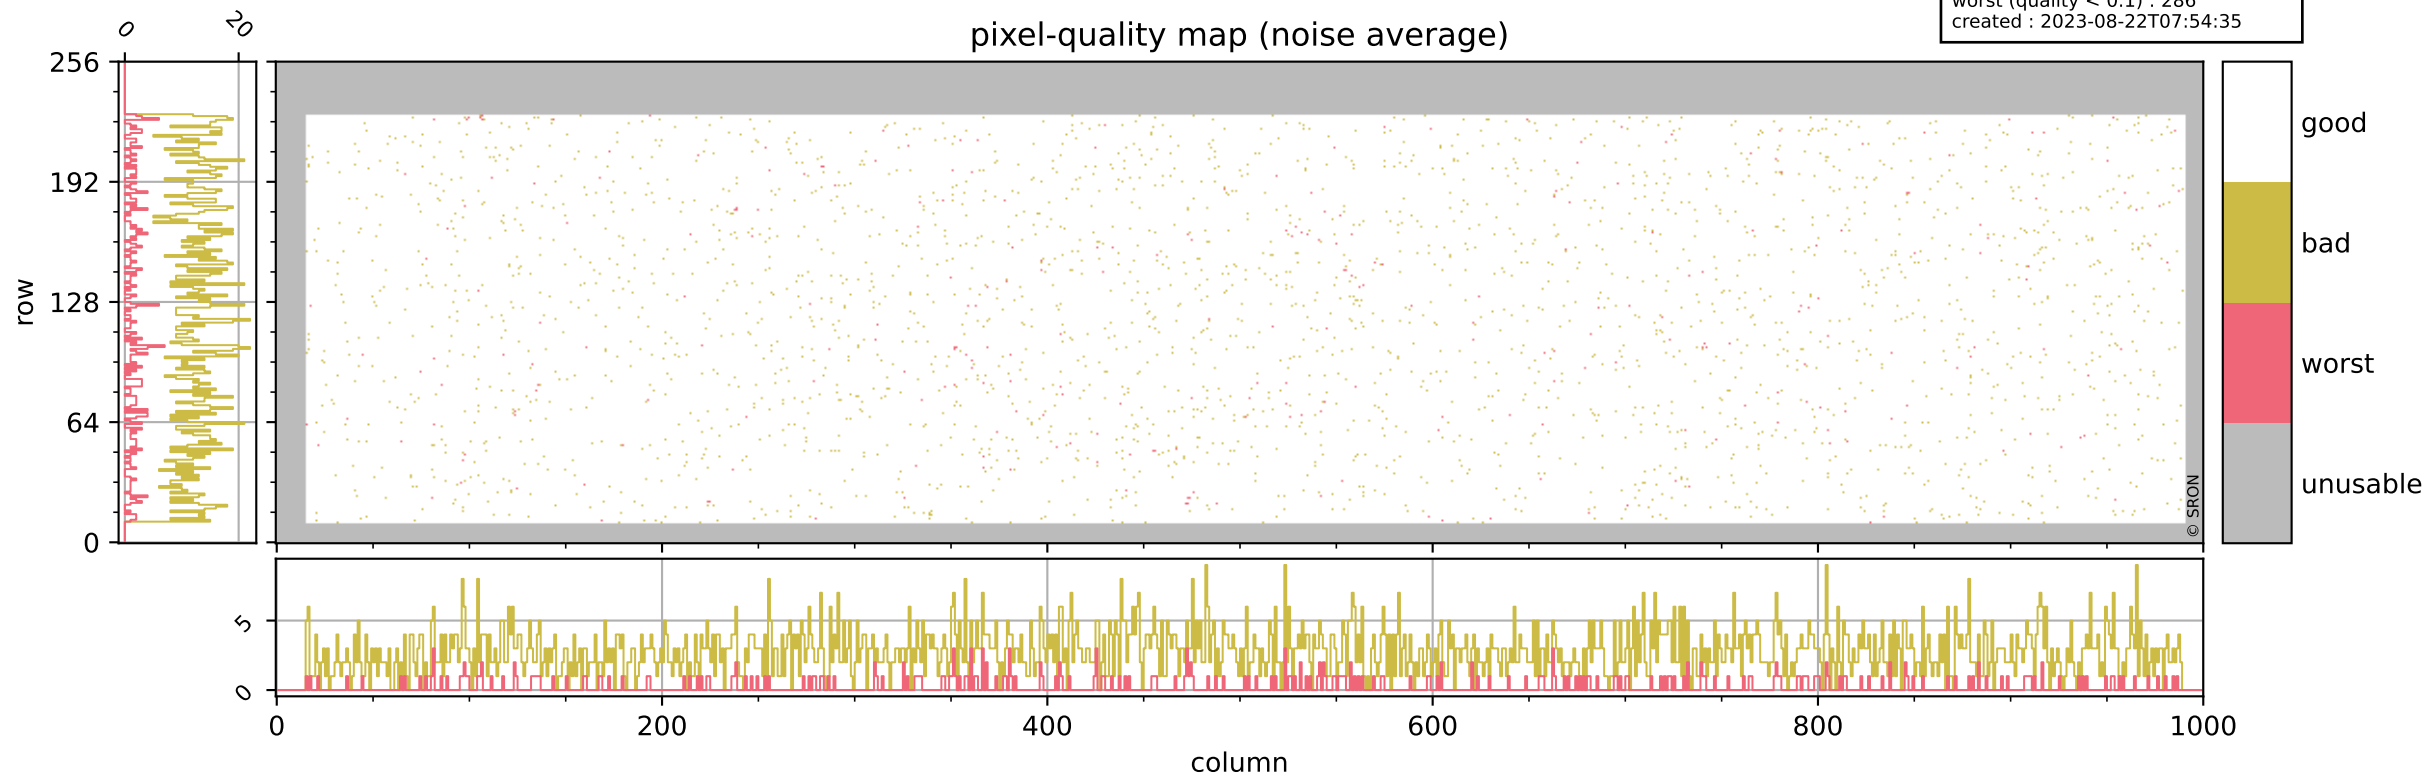

Tropomi SWIR pixel quality (official)

orbits : 19 in [7762, 7807]
coverage : 2019-04-13 / 2019-04-16
bad (quality < 0.8) : 3013
worst (quality < 0.1) : 362
created : 2023-08-22T07:54:34

pixel-quality map

Tropomi SWIR pixel quality (official)

orbits : 19 in [7762, 7807]
coverage : 2019-04-13 / 2019-04-16
bad (quality < 0.8) : 293
worst (quality < 0.1) : 116
created : 2023-08-22T07:54:34

Tropomi SWIR pixel quality (official)

orbits : 19 in [7762, 7807]
coverage : 2019-04-13 / 2019-04-16
bad (quality < 0.8) : 2764
worst (quality < 0.1) : 286
created : 2023-08-22T07:54:35

Tropomi SWIR pixel quality (official)

orbits : 19 in [7762, 7807]
coverage : 2019-04-13 / 2019-04-16
to good : 351
good to bad : 966
to worst : 152
created : 2023-08-22T07:54:35

Tropomi SWIR pixel quality (official) ground-tracks of Sentinel-5P

orbits : 19 in [7762, 7807]
coverage : 2019-04-13 / 2019-04-16
created : 2023-08-22T07:54:36

Tropomi SWIR pixel quality (official)

orbits : [2827, 7807]
coverage : 2018-04-30 / 2019-04-16
created : 2023-08-22T07:54:36