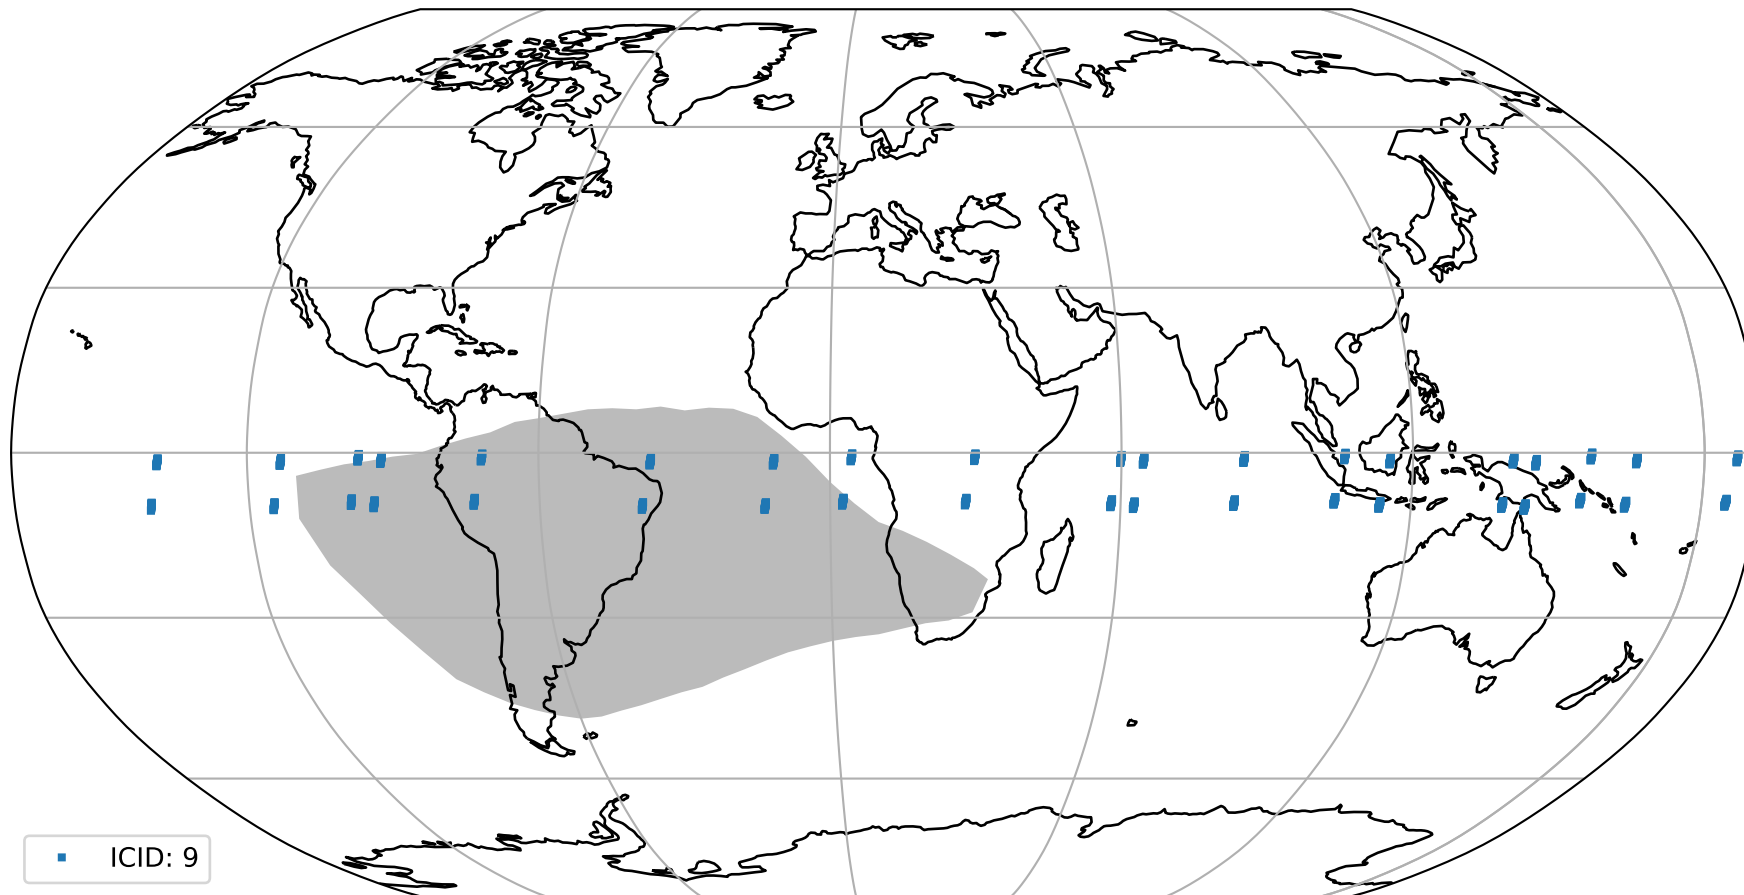

orbits : 19 in [7762, 7807]
coverage : 2019-04-13 / 2019-04-16
bad (quality < 0.8) : 2764
worst (quality < 0.1) : 286
created : 2023-08-22T07:54:35

Tropomi SWIR pixel quality (official)

orbits : 19 in [7762, 7807]
coverage : 2019-04-13 / 2019-04-16
to good : 351
good to bad : 966
to worst : 152
created : 2023-08-22T07:54:35

total quality compared with SWIR pixel-quality CKD

Tropomi SWIR pixel quality (official)

orbits : 19 in [7762, 7807]
coverage : 2019-04-13 / 2019-04-16
created : 2023-08-22T07:54:35

Histograms of pixel-quality

Tropomi SWIR pixel quality (official) ground-tracks of Sentinel-5P

orbits : 19 in [7762, 7807]
coverage : 2019-04-13 / 2019-04-16
created : 2023-08-22T07:54:36

Tropomi SWIR pixel quality (official)

orbits : [2827, 7807]
coverage : 2018-04-30 / 2019-04-16
created : 2023-08-22T07:54:36