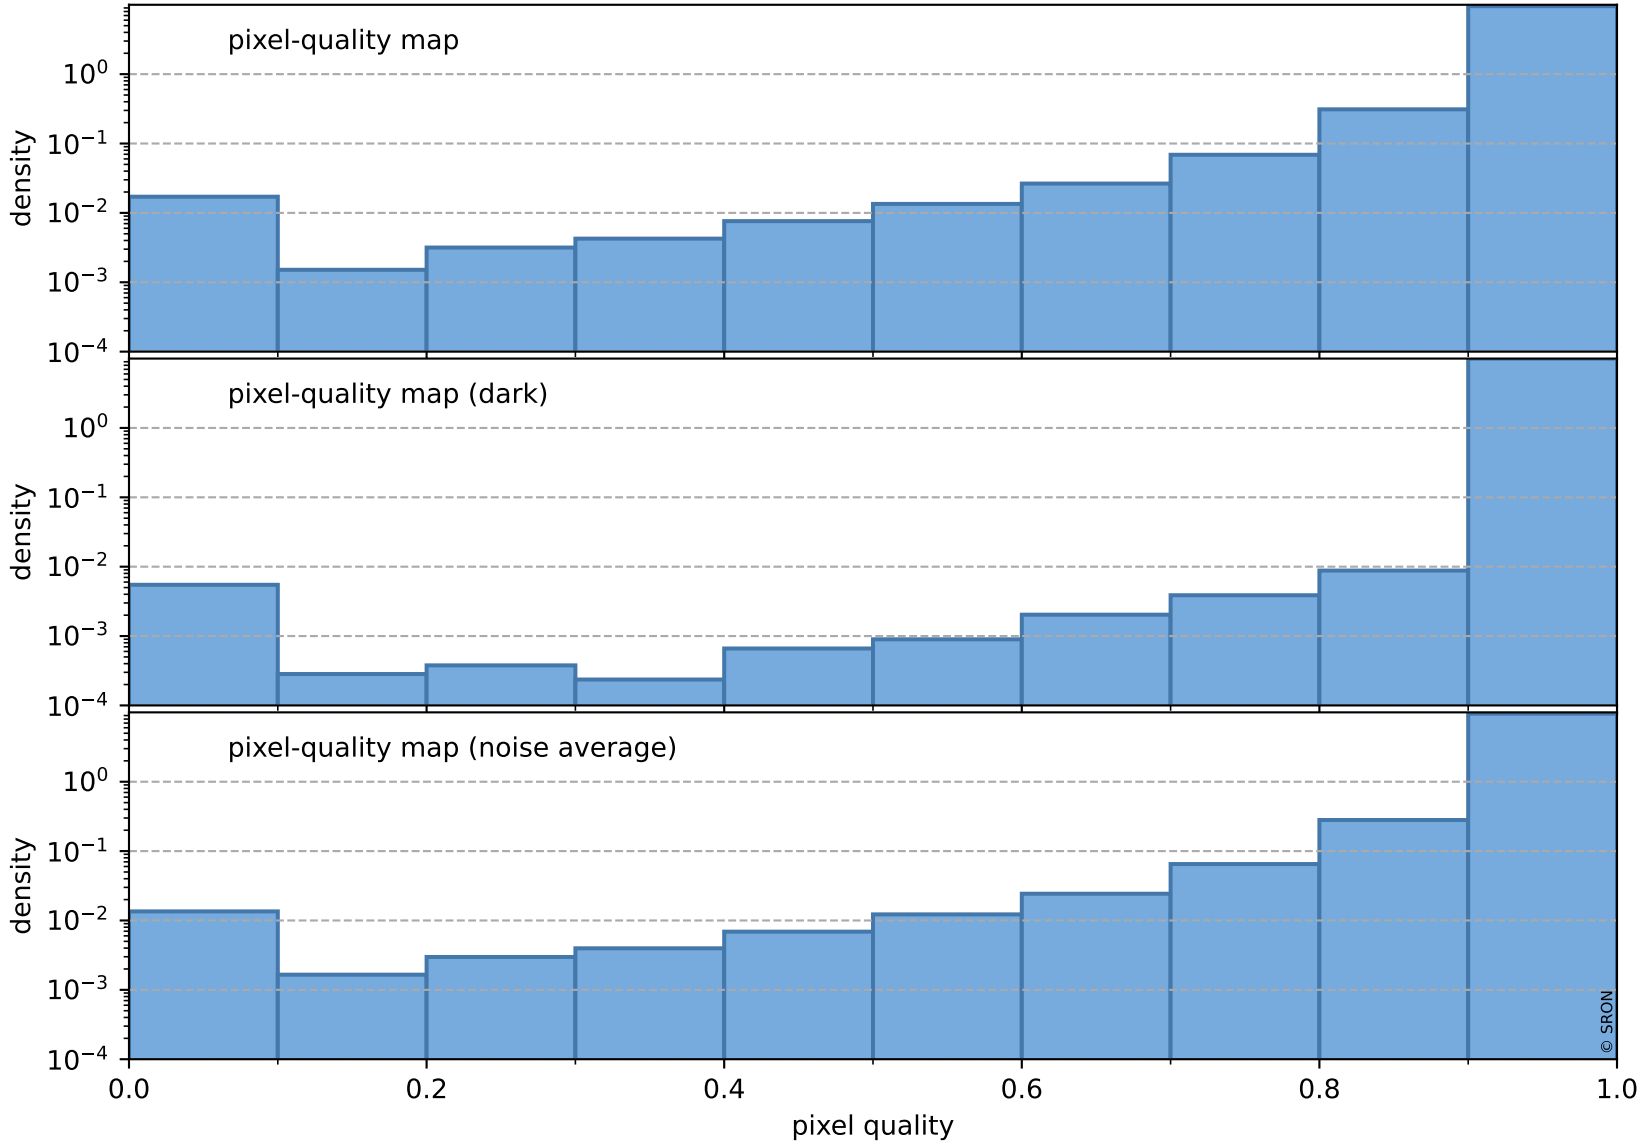

orbits : 19 in [7762, 7807]
coverage : 2019-04-13 / 2019-04-16
bad (quality < 0.8) : 2764
worst (quality < 0.1) : 286
created : 2023-08-22T07:54:35

Tropomi SWIR pixel quality (official)

orbits : 19 in [7762, 7807]
coverage : 2019-04-13 / 2019-04-16
to good : 351
good to bad : 966
to worst : 152
created : 2023-08-22T07:54:35

total quality compared with SWIR pixel-quality CKD

Tropomi SWIR pixel quality (official)

orbits : 19 in [7762, 7807]
coverage : 2019-04-13 / 2019-04-16
created : 2023-08-22T07:54:35

Histograms of pixel-quality

Tropomi SWIR pixel quality (official) ground-tracks of Sentinel-5P

orbits : 19 in [7762, 7807]
coverage : 2019-04-13 / 2019-04-16
created : 2023-08-22T07:54:36

Tropomi SWIR pixel quality (official)

orbits : [2827, 7807]
coverage : 2018-04-30 / 2019-04-16
created : 2023-08-22T07:54:36