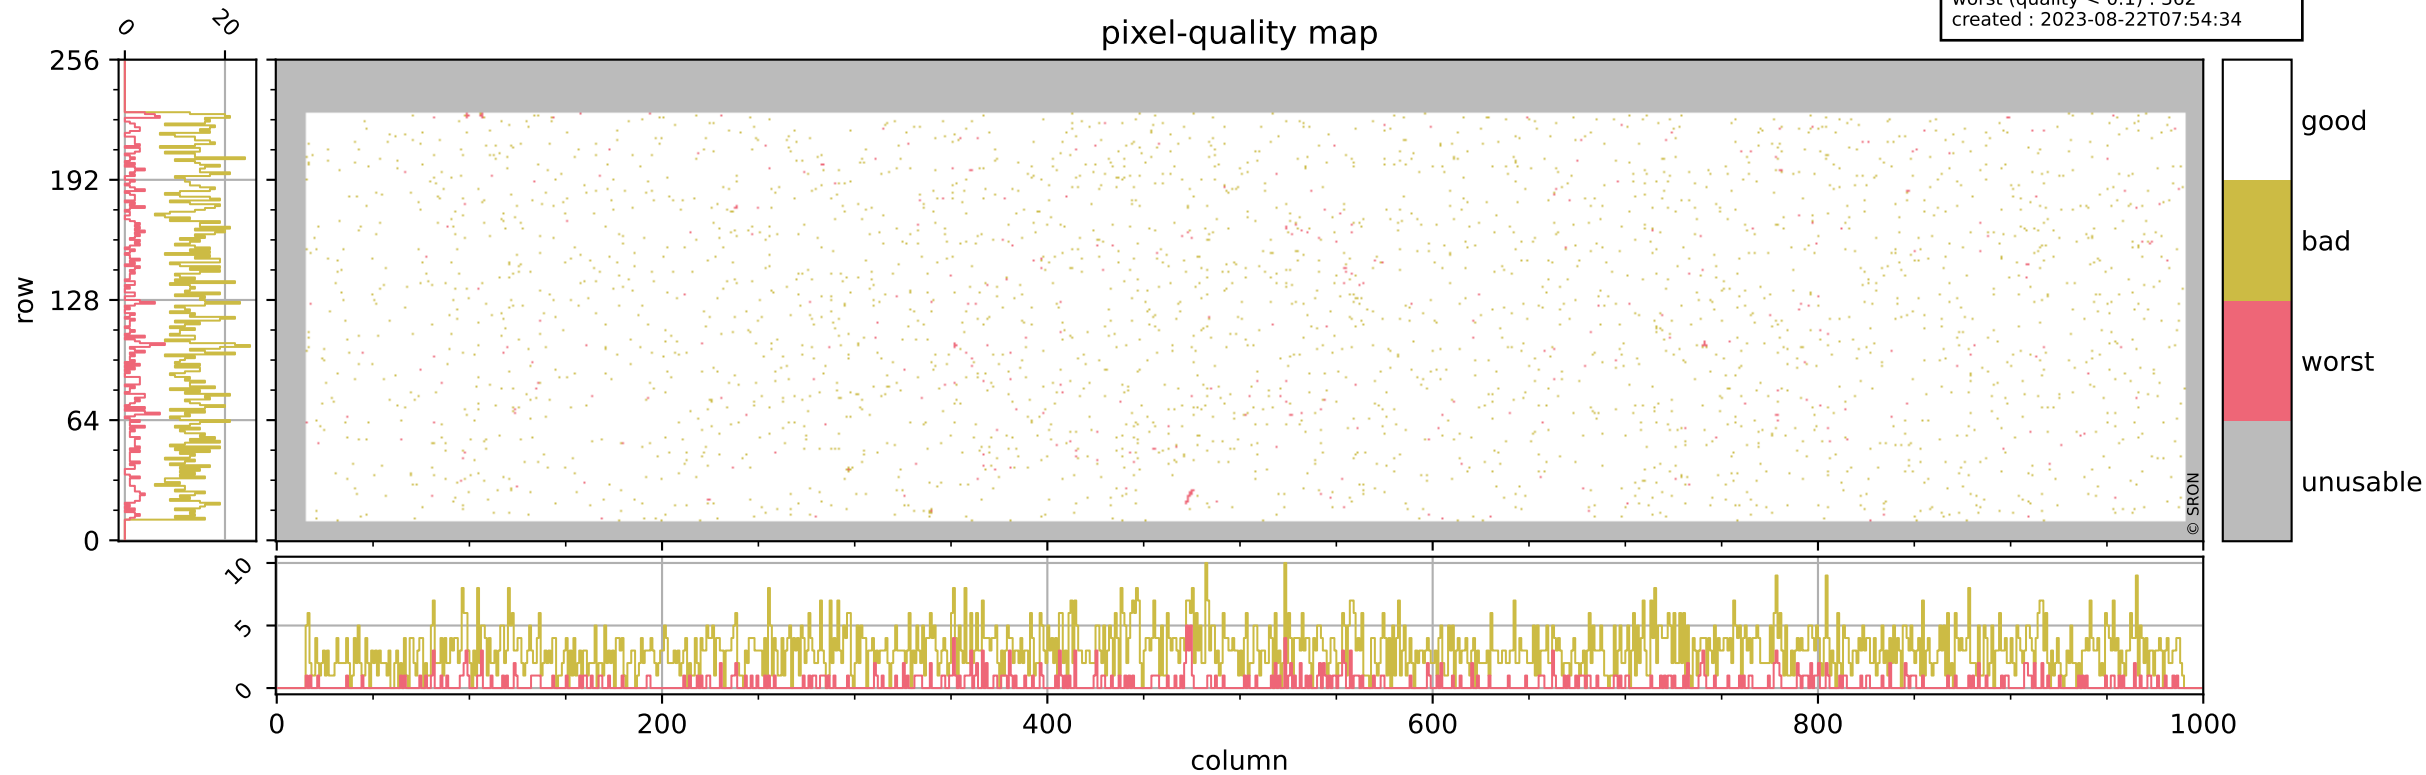

Tropomi SWIR pixel quality (official)

orbits : 19 in [7762, 7807]
coverage : 2019-04-13 / 2019-04-16
bad (quality < 0.8) : 3013
worst (quality < 0.1) : 362
created : 2023-08-22T07:54:34

pixel-quality map

Tropomi SWIR pixel quality (official)

orbits : 19 in [7762, 7807]
coverage : 2019-04-13 / 2019-04-16
bad (quality < 0.8) : 293
worst (quality < 0.1) : 116
created : 2023-08-22T07:54:34

Tropomi SWIR pixel quality (official)

orbits : 19 in [7762, 7807]
coverage : 2019-04-13 / 2019-04-16
bad (quality < 0.8) : 2764
worst (quality < 0.1) : 286
created : 2023-08-22T07:54:35

Tropomi SWIR pixel quality (official)

orbits : 19 in [7762, 7807]
coverage : 2019-04-13 / 2019-04-16
to good : 351
good to bad : 966
to worst : 152
created : 2023-08-22T07:54:35

Tropomi SWIR pixel quality (official) ground-tracks of Sentinel-5P

orbits : 19 in [7762, 7807]
coverage : 2019-04-13 / 2019-04-16
created : 2023-08-22T07:54:36

Tropomi SWIR pixel quality (official)

orbits : [2827, 7807]
coverage : 2018-04-30 / 2019-04-16
created : 2023-08-22T07:54:36