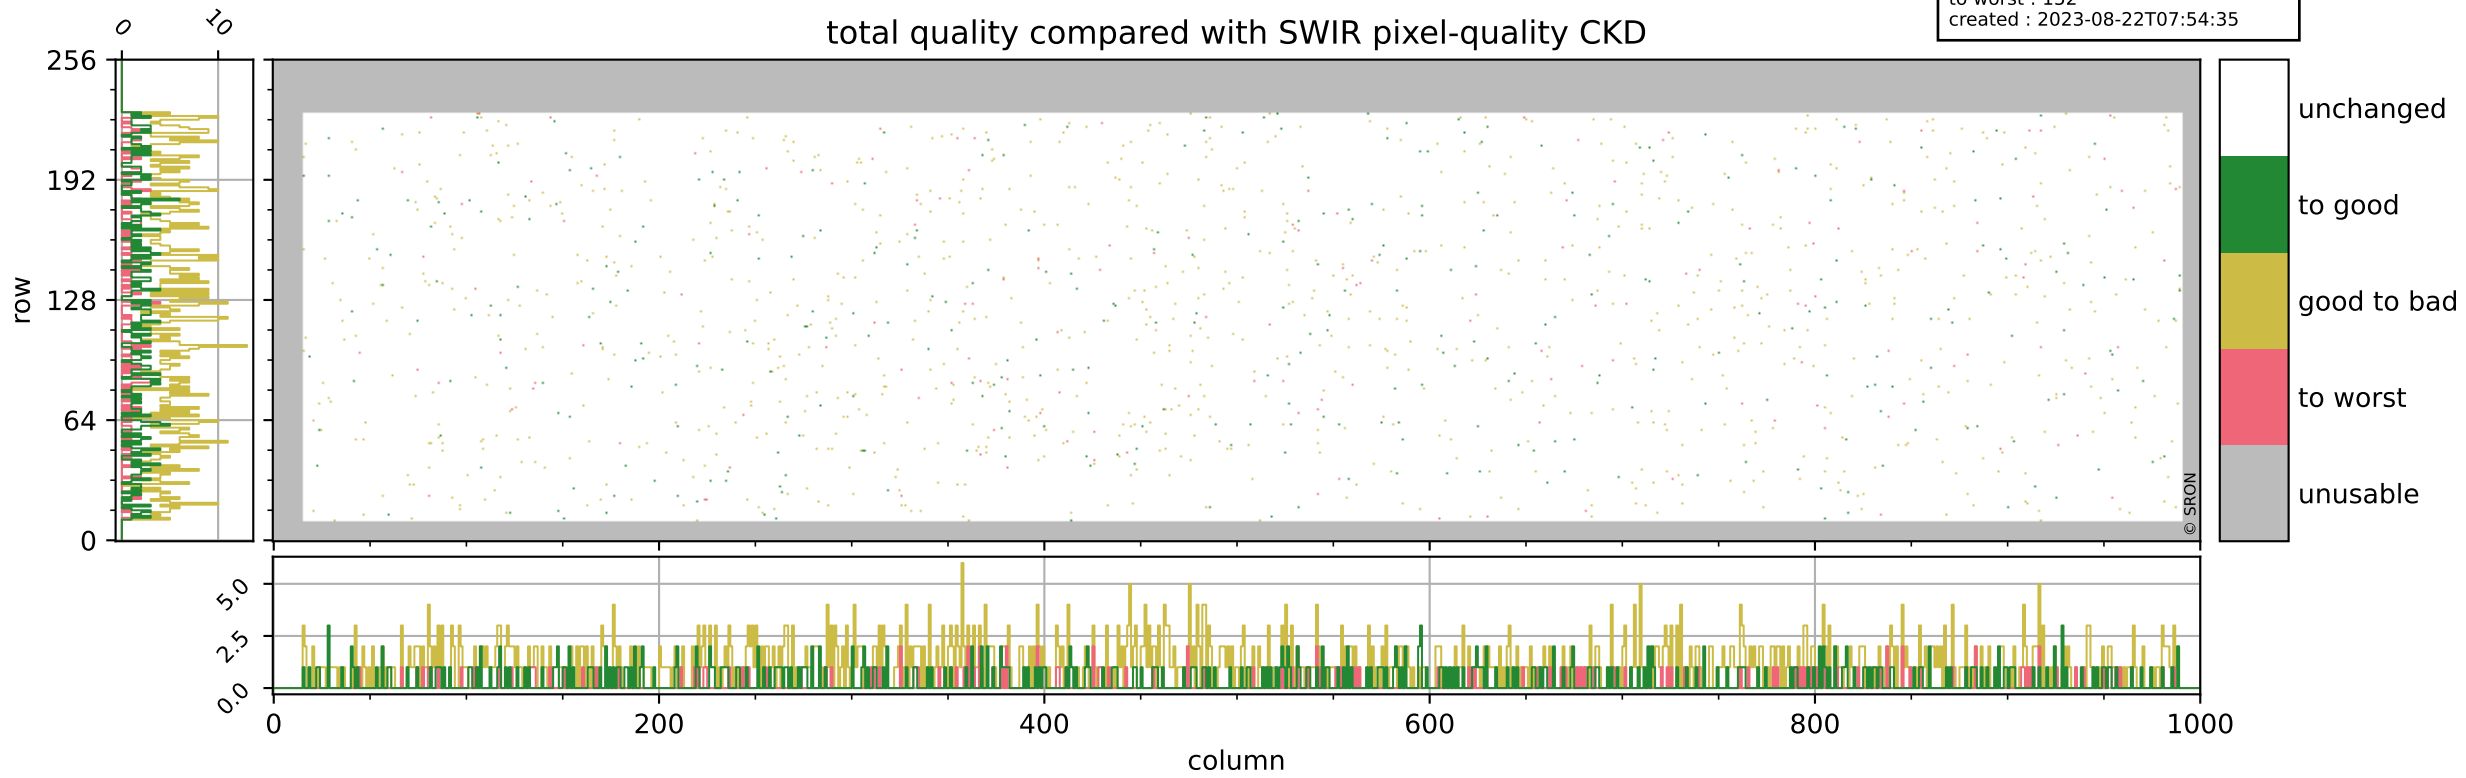

Tropomi SWIR pixel quality (official)

orbits : 19 in [7762, 7807]
coverage : 2019-04-13 / 2019-04-16
bad (quality < 0.8) : 293
worst (quality < 0.1) : 116
created : 2023-08-22T07:54:34

Tropomi SWIR pixel quality (official)

orbits : 19 in [7762, 7807]
coverage : 2019-04-13 / 2019-04-16
bad (quality < 0.8) : 2764
worst (quality < 0.1) : 286
created : 2023-08-22T07:54:35

Tropomi SWIR pixel quality (official)

orbits : 19 in [7762, 7807]
coverage : 2019-04-13 / 2019-04-16
to good : 351
good to bad : 966
to worst : 152
created : 2023-08-22T07:54:35

total quality compared with SWIR pixel-quality CKD

Tropomi SWIR pixel quality (official)

orbits : 19 in [7762, 7807]
coverage : 2019-04-13 / 2019-04-16
created : 2023-08-22T07:54:35

Histograms of pixel-quality

Tropomi SWIR pixel quality (official) ground-tracks of Sentinel-5P

orbits : 19 in [7762, 7807]
coverage : 2019-04-13 / 2019-04-16
created : 2023-08-22T07:54:36

Tropomi SWIR pixel quality (official)

orbits : [2827, 7807]
coverage : 2018-04-30 / 2019-04-16
created : 2023-08-22T07:54:36