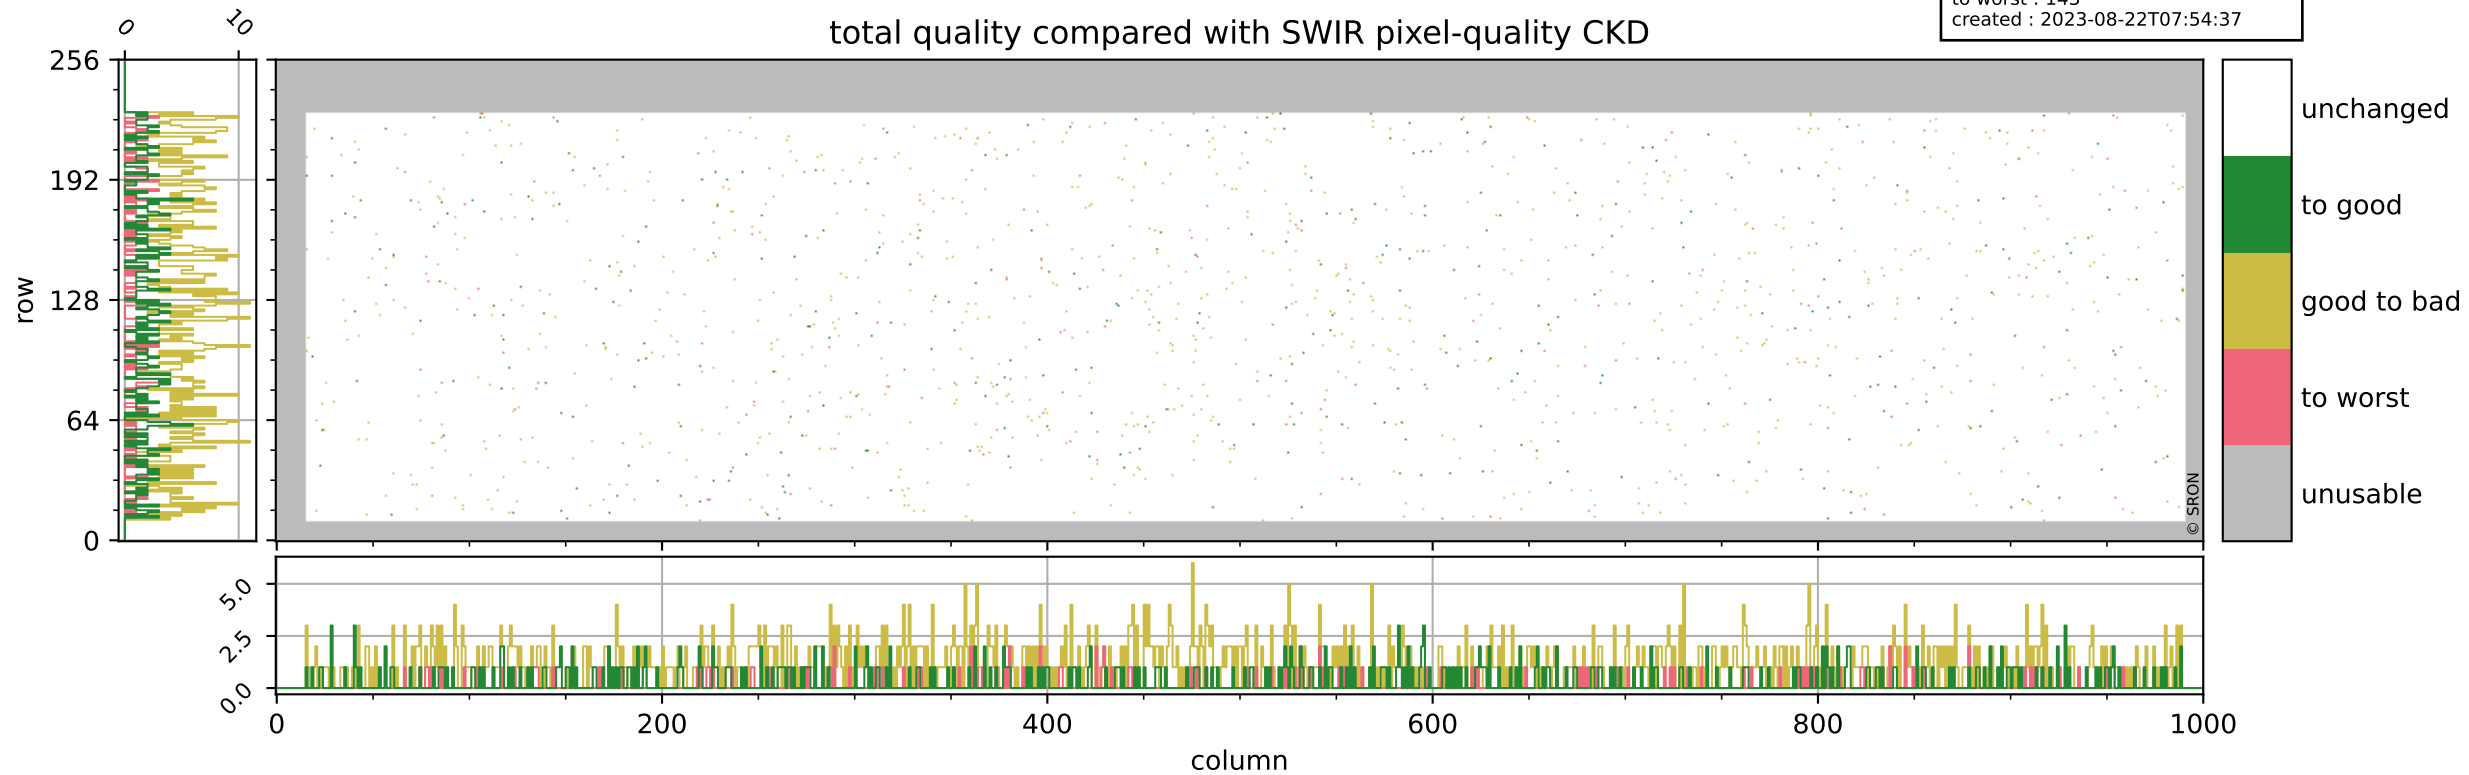

Tropomi SWIR pixel quality (official)

orbits : 18 in [7777, 7822]
coverage : 2019-04-14 / 2019-04-17
to good : 349
good to bad : 966
to worst : 143
created : 2023-08-22T07:54:37

total quality compared with SWIR pixel-quality CKD