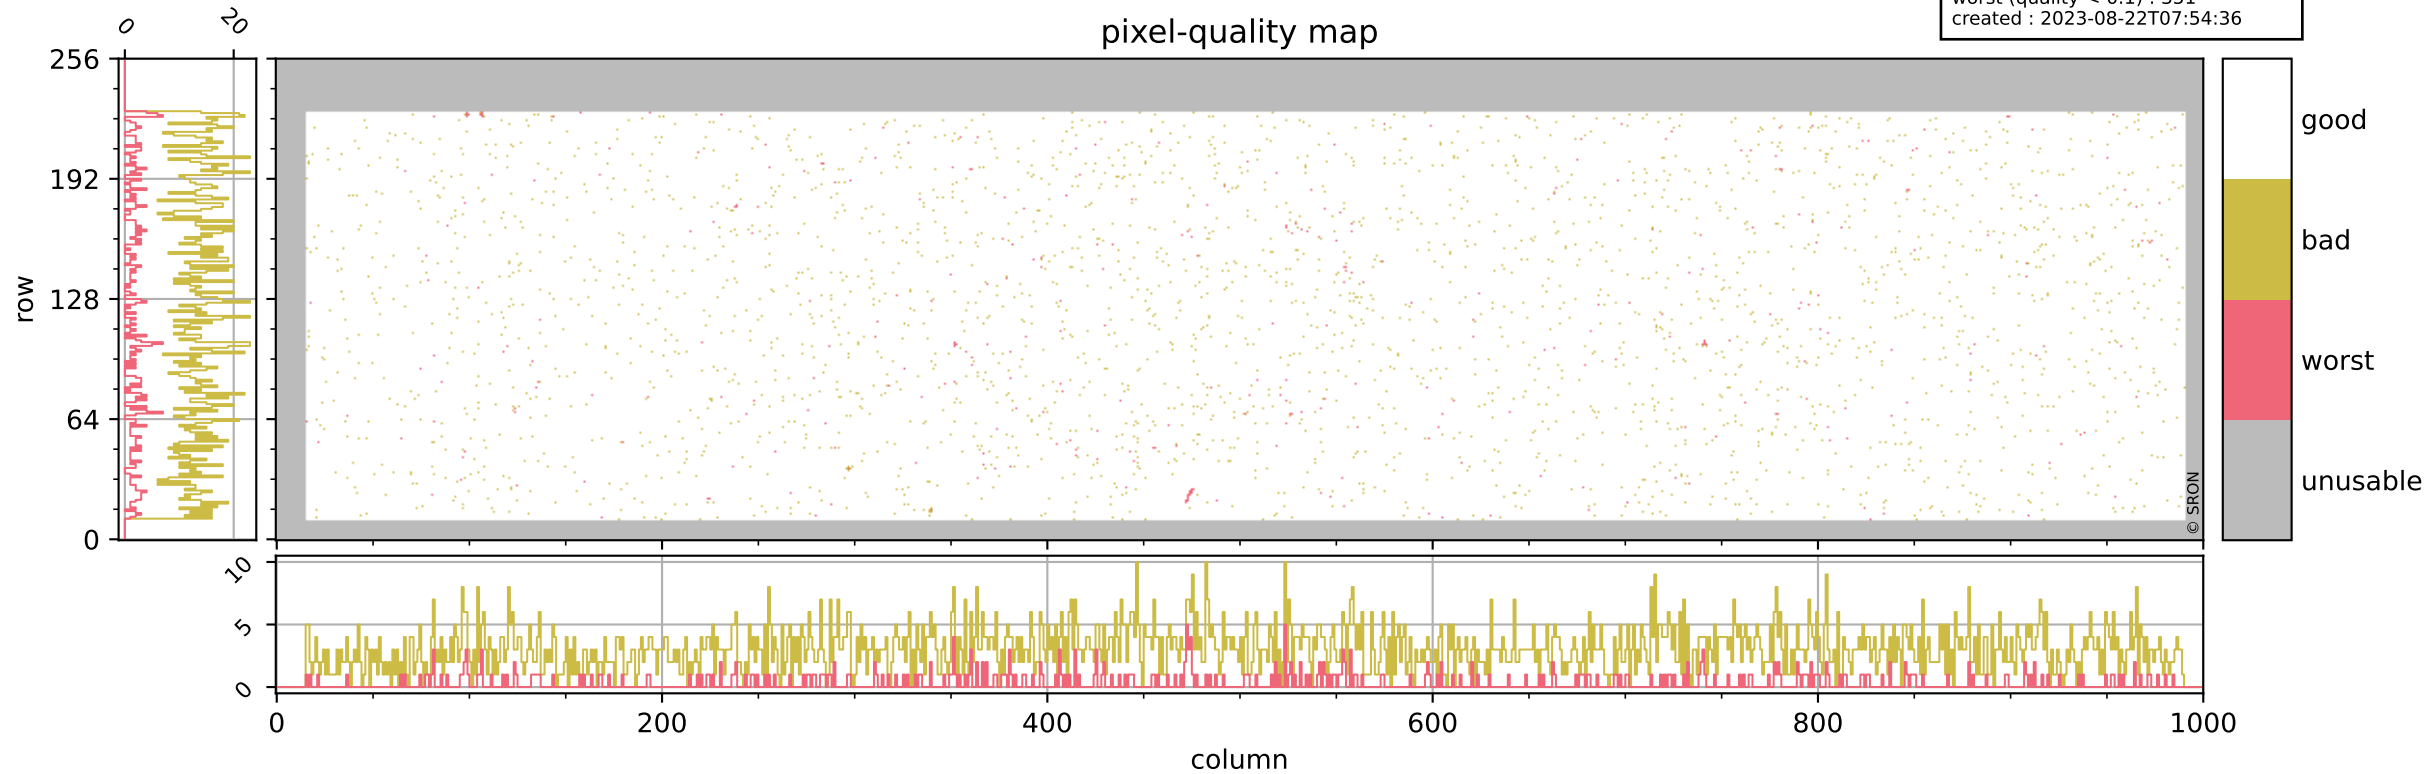

# Tropomi SWIR pixel quality (official)

orbits : 18 in [7777, 7822]  
coverage : 2019-04-14 / 2019-04-17  
bad (quality < 0.8) : 3008  
worst (quality < 0.1) : 351  
created : 2023-08-22T07:54:36

## pixel-quality map

# Tropomi SWIR pixel quality (official)

orbits : 18 in [7777, 7822]  
coverage : 2019-04-14 / 2019-04-17  
bad (quality < 0.8) : 295  
worst (quality < 0.1) : 117  
created : 2023-08-22T07:54:37

# Tropomi SWIR pixel quality (official)

orbits : 18 in [7777, 7822]  
coverage : 2019-04-14 / 2019-04-17  
bad (quality < 0.8) : 2762  
worst (quality < 0.1) : 273  
created : 2023-08-22T07:54:37