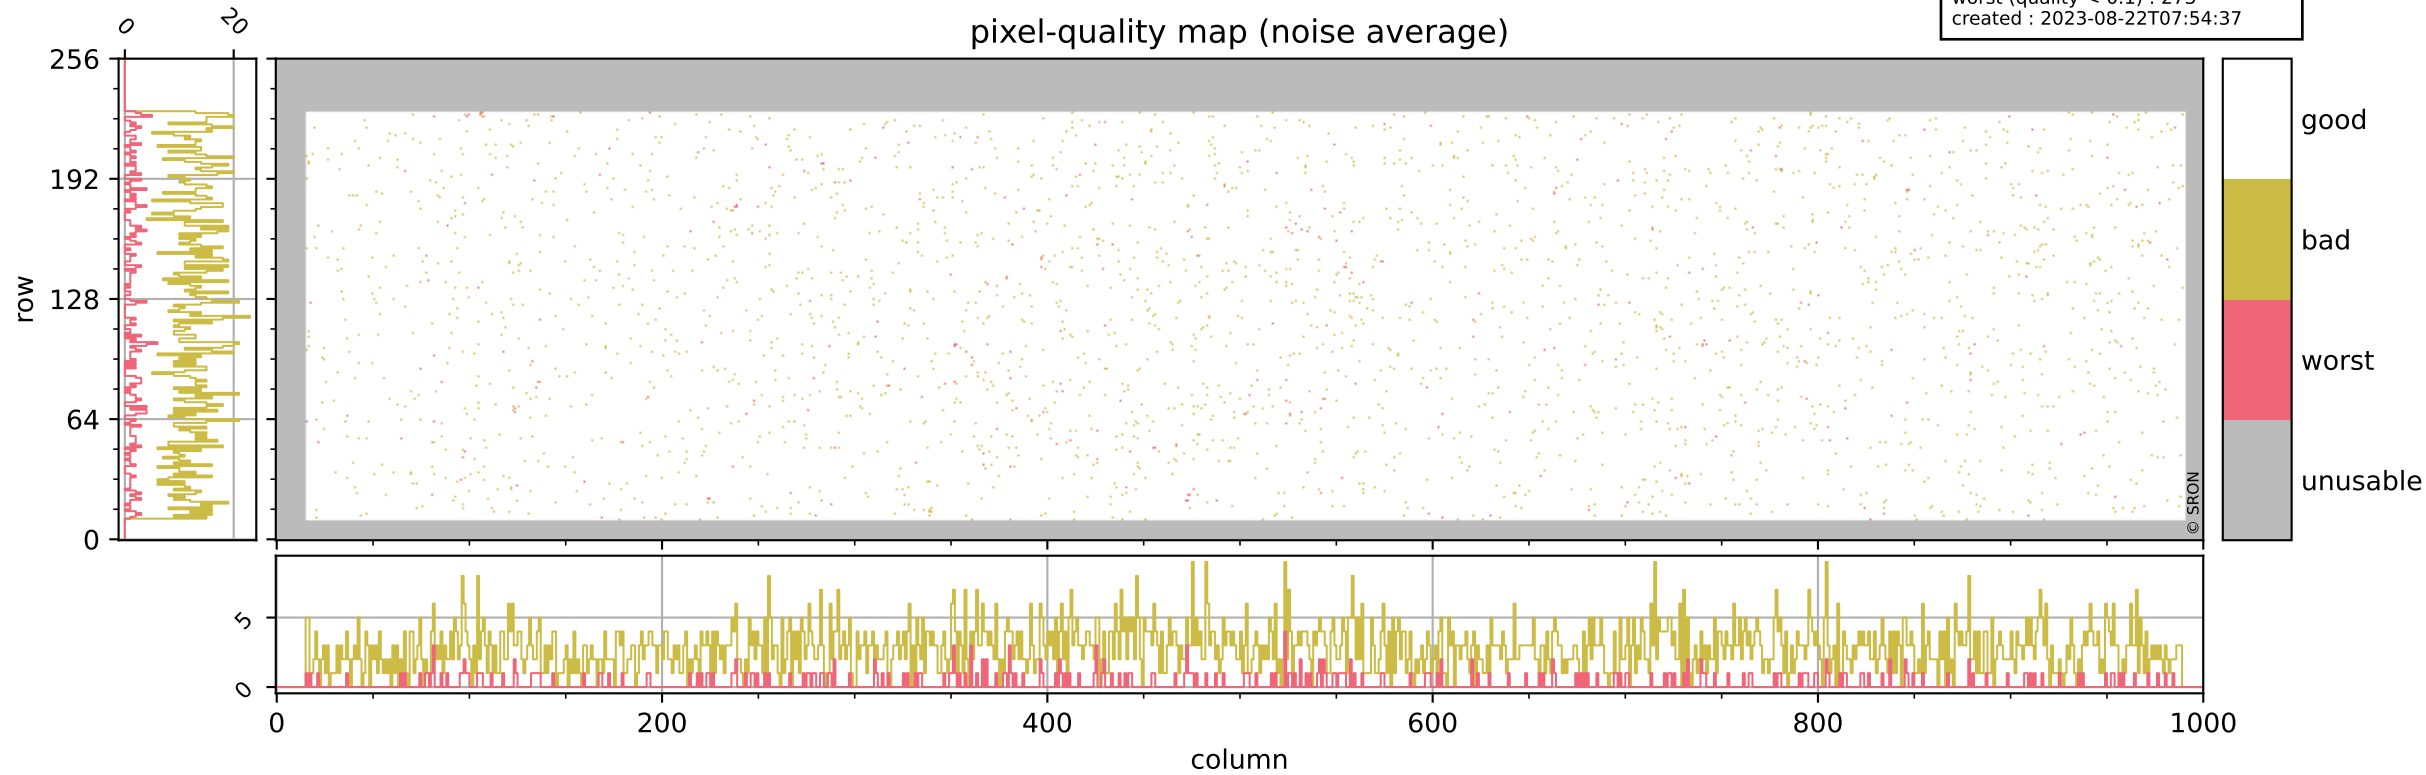

Tropomi SWIR pixel quality (official)

orbits : 18 in [7777, 7822]
coverage : 2019-04-14 / 2019-04-17
bad (quality < 0.8) : 2762
worst (quality < 0.1) : 273
created : 2023-08-22T07:54:37

pixel-quality map (noise average)