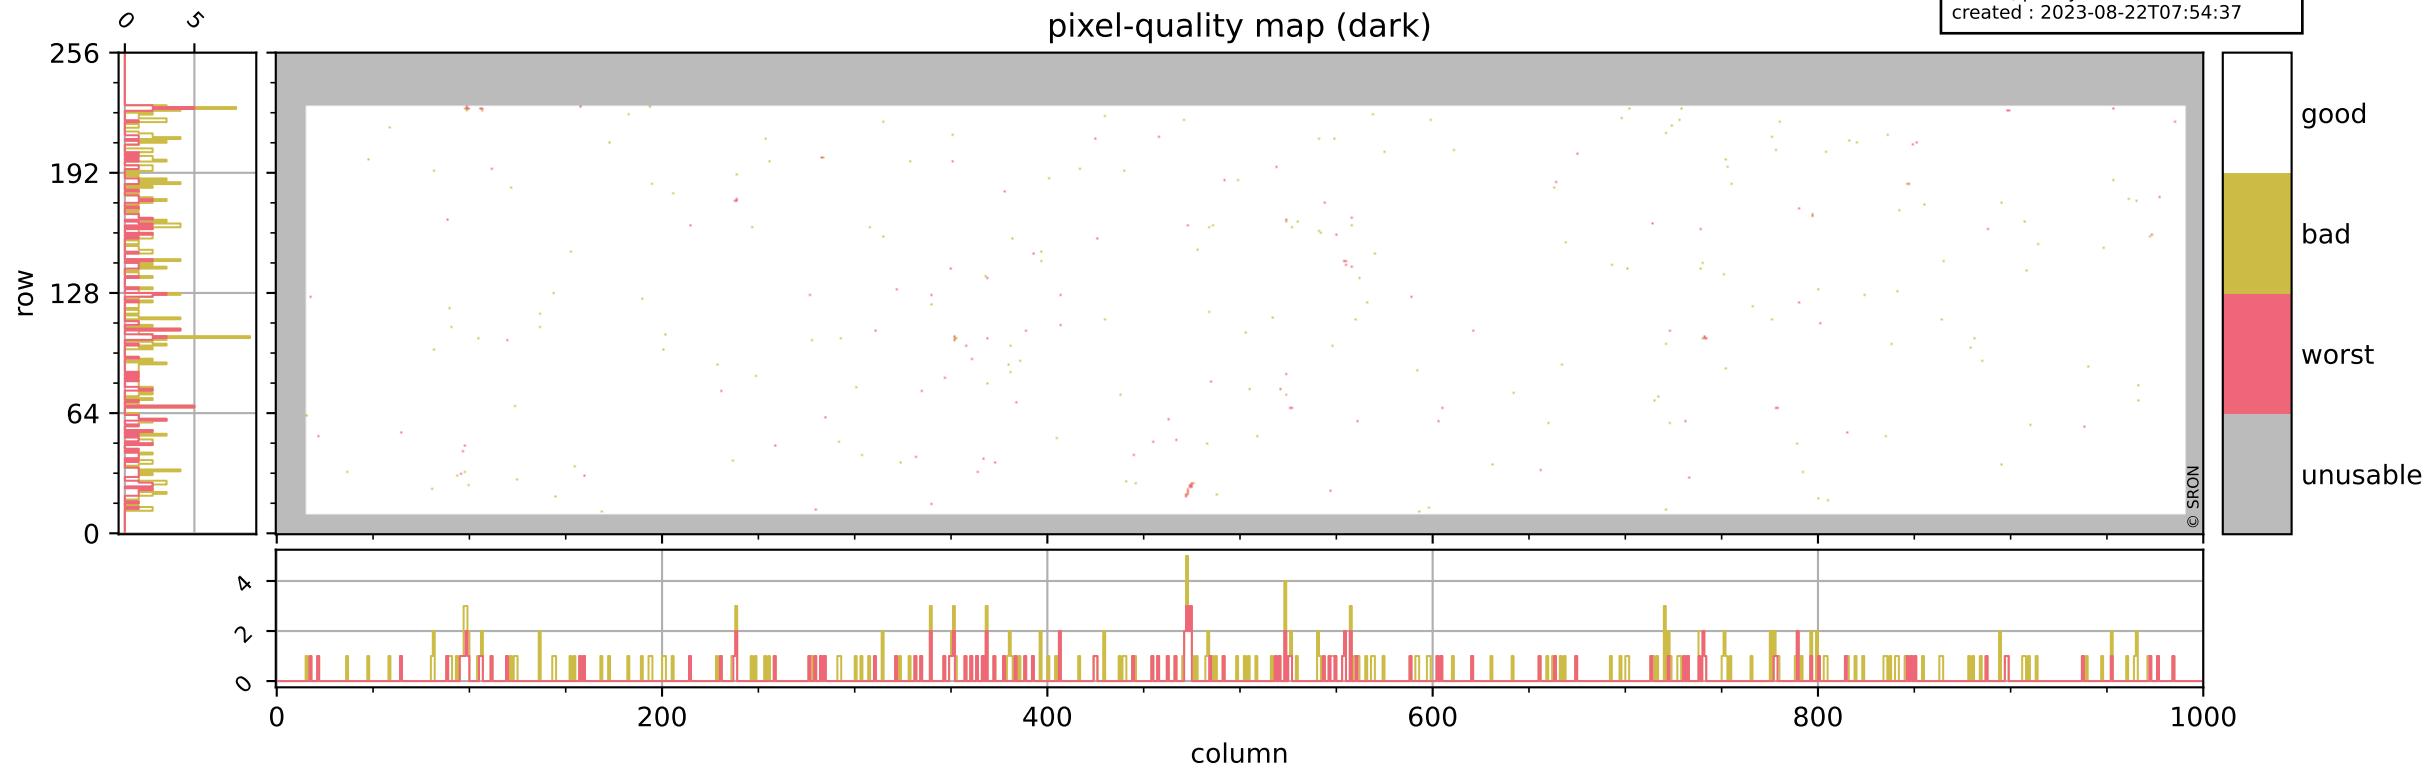

# Tropomi SWIR pixel quality (official)

orbits : 18 in [7777, 7822]  
coverage : 2019-04-14 / 2019-04-17  
bad (quality < 0.8) : 3008  
worst (quality < 0.1) : 351  
created : 2023-08-22T07:54:36

## pixel-quality map

# Tropomi SWIR pixel quality (official)

orbits : 18 in [7777, 7822]  
coverage : 2019-04-14 / 2019-04-17  
bad (quality < 0.8) : 295  
worst (quality < 0.1) : 117  
created : 2023-08-22T07:54:37

# Tropomi SWIR pixel quality (official)

orbits : 18 in [7777, 7822]  
coverage : 2019-04-14 / 2019-04-17  
bad (quality < 0.8) : 2762  
worst (quality < 0.1) : 273  
created : 2023-08-22T07:54:37