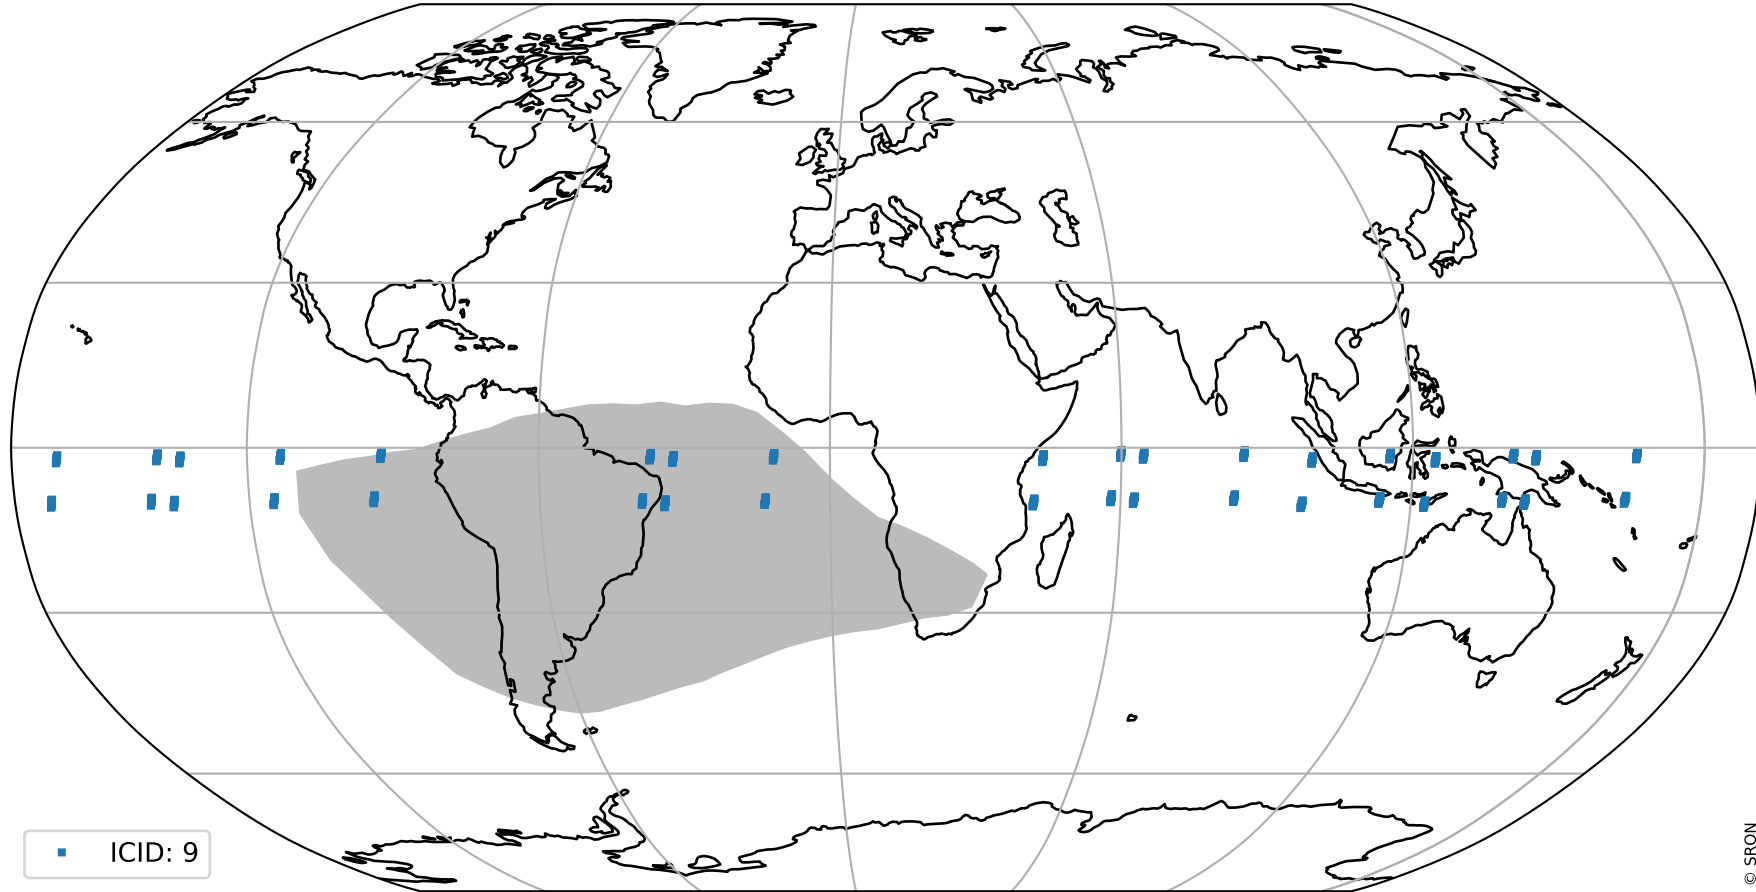

# Tropomi SWIR pixel quality (official)

orbits : 18 in [7777, 7822]  
coverage : 2019-04-14 / 2019-04-17  
created : 2023-08-22T07:54:37

## Histograms of pixel-quality

# Tropomi SWIR pixel quality (official) ground-tracks of Sentinel-5P

orbits : 18 in [7777, 7822]  
coverage : 2019-04-14 / 2019-04-17  
created : 2023-08-22T07:54:38