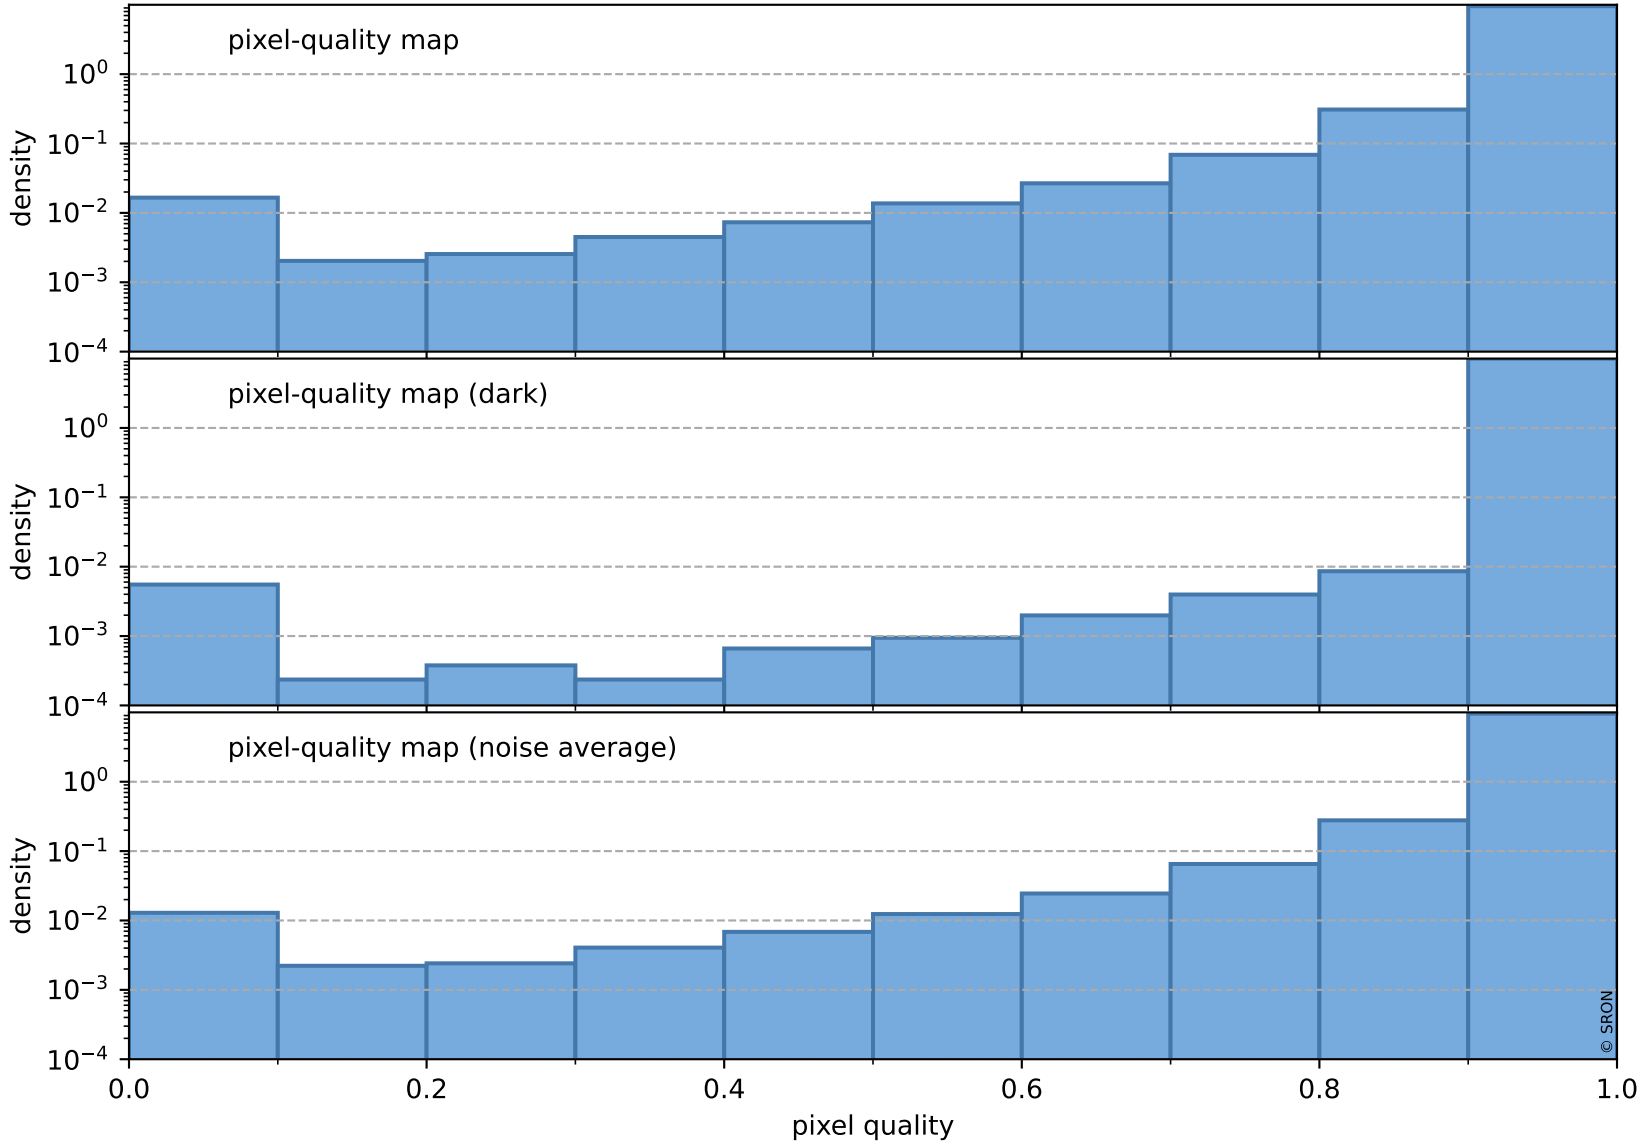

Tropomi SWIR pixel quality (official)

orbits : 18 in [7777, 7822]
coverage : 2019-04-14 / 2019-04-17
created : 2023-08-22T07:54:37

Histograms of pixel-quality