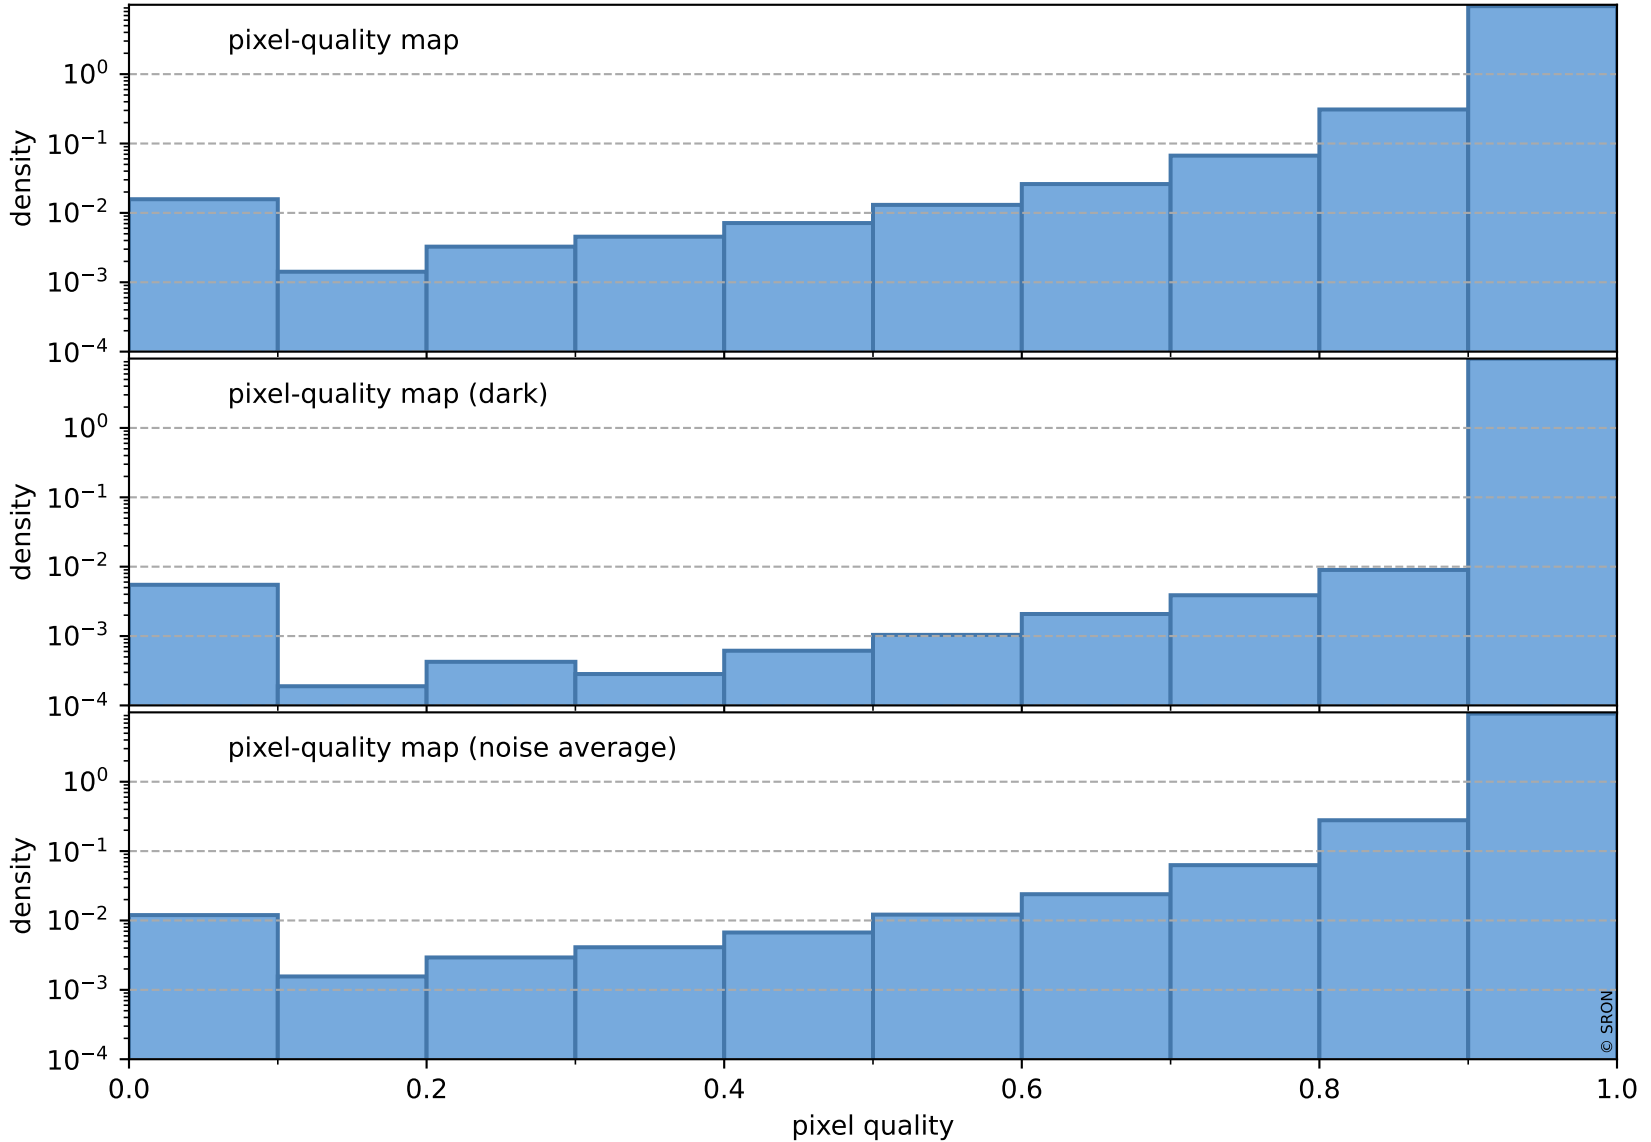

orbits : 19 in [7852, 7897]
coverage : 2019-04-19 / 2019-04-23
to good : 381
good to bad : 932
to worst : 122
created : 2023-08-22T07:54:48

total quality compared with SWIR pixel-quality CKD

Tropomi SWIR pixel quality (official)

orbits : 19 in [7852, 7897]
coverage : 2019-04-19 / 2019-04-23
created : 2023-08-22T07:54:48

Histograms of pixel-quality

Tropomi SWIR pixel quality (official) ground-tracks of Sentinel-5P

orbits : 19 in [7852, 7897]
coverage : 2019-04-19 / 2019-04-23
created : 2023-08-22T07:54:49

Tropomi SWIR pixel quality (official)

orbits : [2827, 7897]
coverage : 2018-04-30 / 2019-04-23
created : 2023-08-22T07:54:49

trend of pixel quality & temperatures