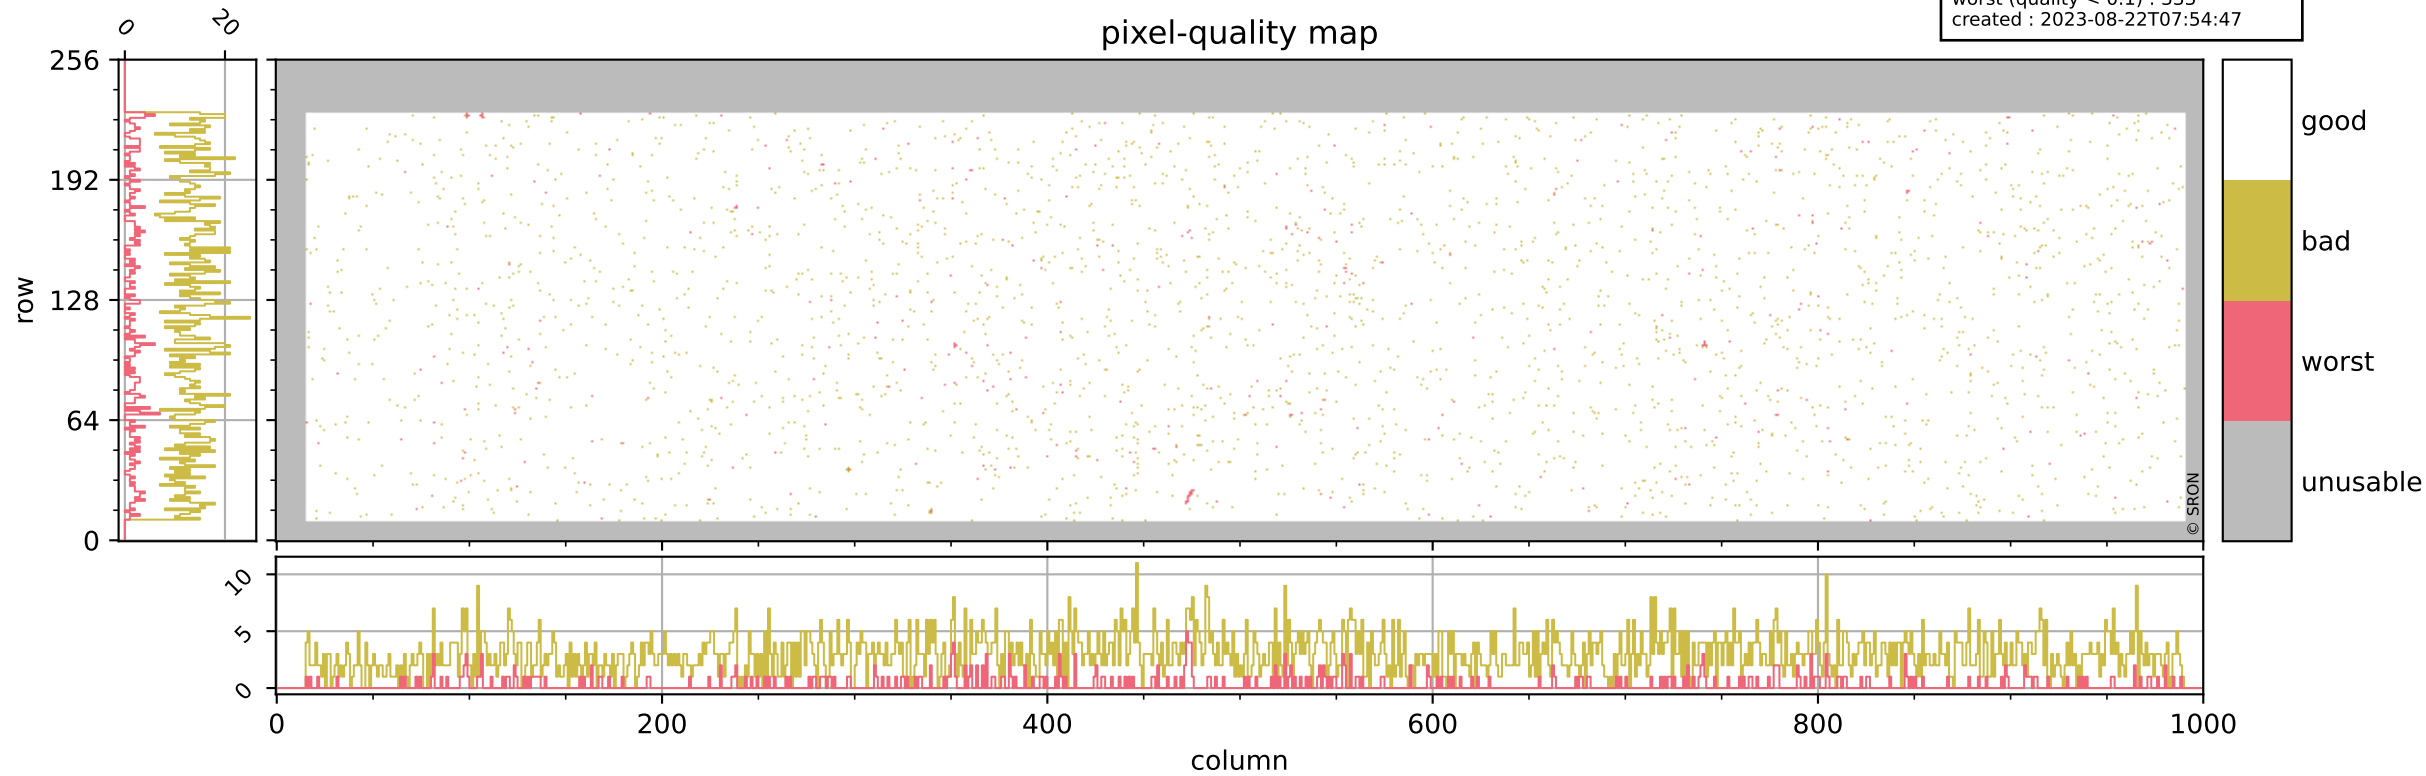

Tropomi SWIR pixel quality (official)

orbits : 19 in [7852, 7897]
coverage : 2019-04-19 / 2019-04-23
bad (quality < 0.8) : 2921
worst (quality < 0.1) : 333
created : 2023-08-22T07:54:47

pixel-quality map

Tropomi SWIR pixel quality (official)

orbits : 19 in [7852, 7897]
coverage : 2019-04-19 / 2019-04-23
bad (quality < 0.8) : 296
worst (quality < 0.1) : 116
created : 2023-08-22T07:54:48

Tropomi SWIR pixel quality (official)

orbits : 19 in [7852, 7897]
coverage : 2019-04-19 / 2019-04-23
bad (quality < 0.8) : 2668
worst (quality < 0.1) : 253
created : 2023-08-22T07:54:48

pixel-quality map (noise average)

Tropomi SWIR pixel quality (official)

orbits : 19 in [7852, 7897]
coverage : 2019-04-19 / 2019-04-23
created : 2023-08-22T07:54:48

Histograms of pixel-quality

Tropomi SWIR pixel quality (official) ground-tracks of Sentinel-5P

orbits : 19 in [7852, 7897]
coverage : 2019-04-19 / 2019-04-23
created : 2023-08-22T07:54:49