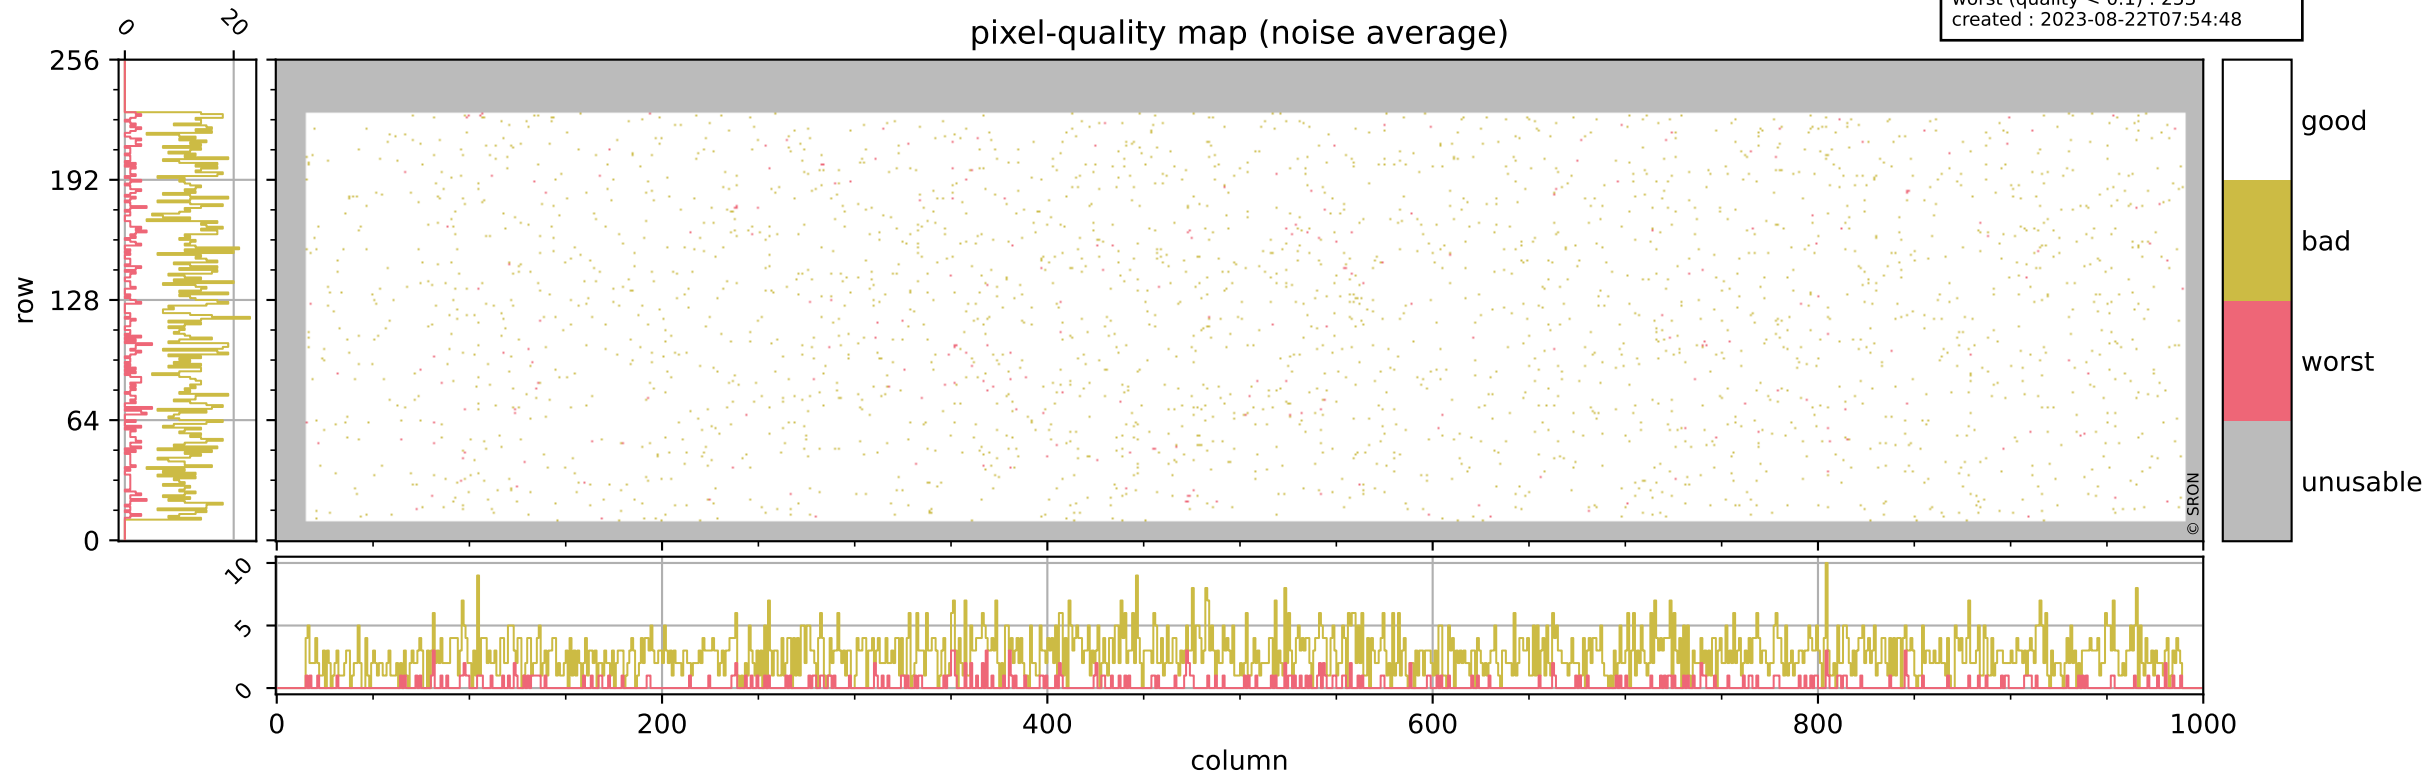

Tropomi SWIR pixel quality (official)

orbits : 19 in [7852, 7897]
coverage : 2019-04-19 / 2019-04-23
bad (quality < 0.8) : 296
worst (quality < 0.1) : 116
created : 2023-08-22T07:54:48

Tropomi SWIR pixel quality (official)

orbits : 19 in [7852, 7897]
coverage : 2019-04-19 / 2019-04-23
bad (quality < 0.8) : 2668
worst (quality < 0.1) : 253
created : 2023-08-22T07:54:48

pixel-quality map (noise average)

Tropomi SWIR pixel quality (official)

orbits : 19 in [7852, 7897]
coverage : 2019-04-19 / 2019-04-23
to good : 381
good to bad : 932
to worst : 122
created : 2023-08-22T07:54:48

total quality compared with SWIR pixel-quality CKD

Tropomi SWIR pixel quality (official)

orbits : 19 in [7852, 7897]
coverage : 2019-04-19 / 2019-04-23
created : 2023-08-22T07:54:48

Histograms of pixel-quality

Tropomi SWIR pixel quality (official) ground-tracks of Sentinel-5P

orbits : 19 in [7852, 7897]
coverage : 2019-04-19 / 2019-04-23
created : 2023-08-22T07:54:49