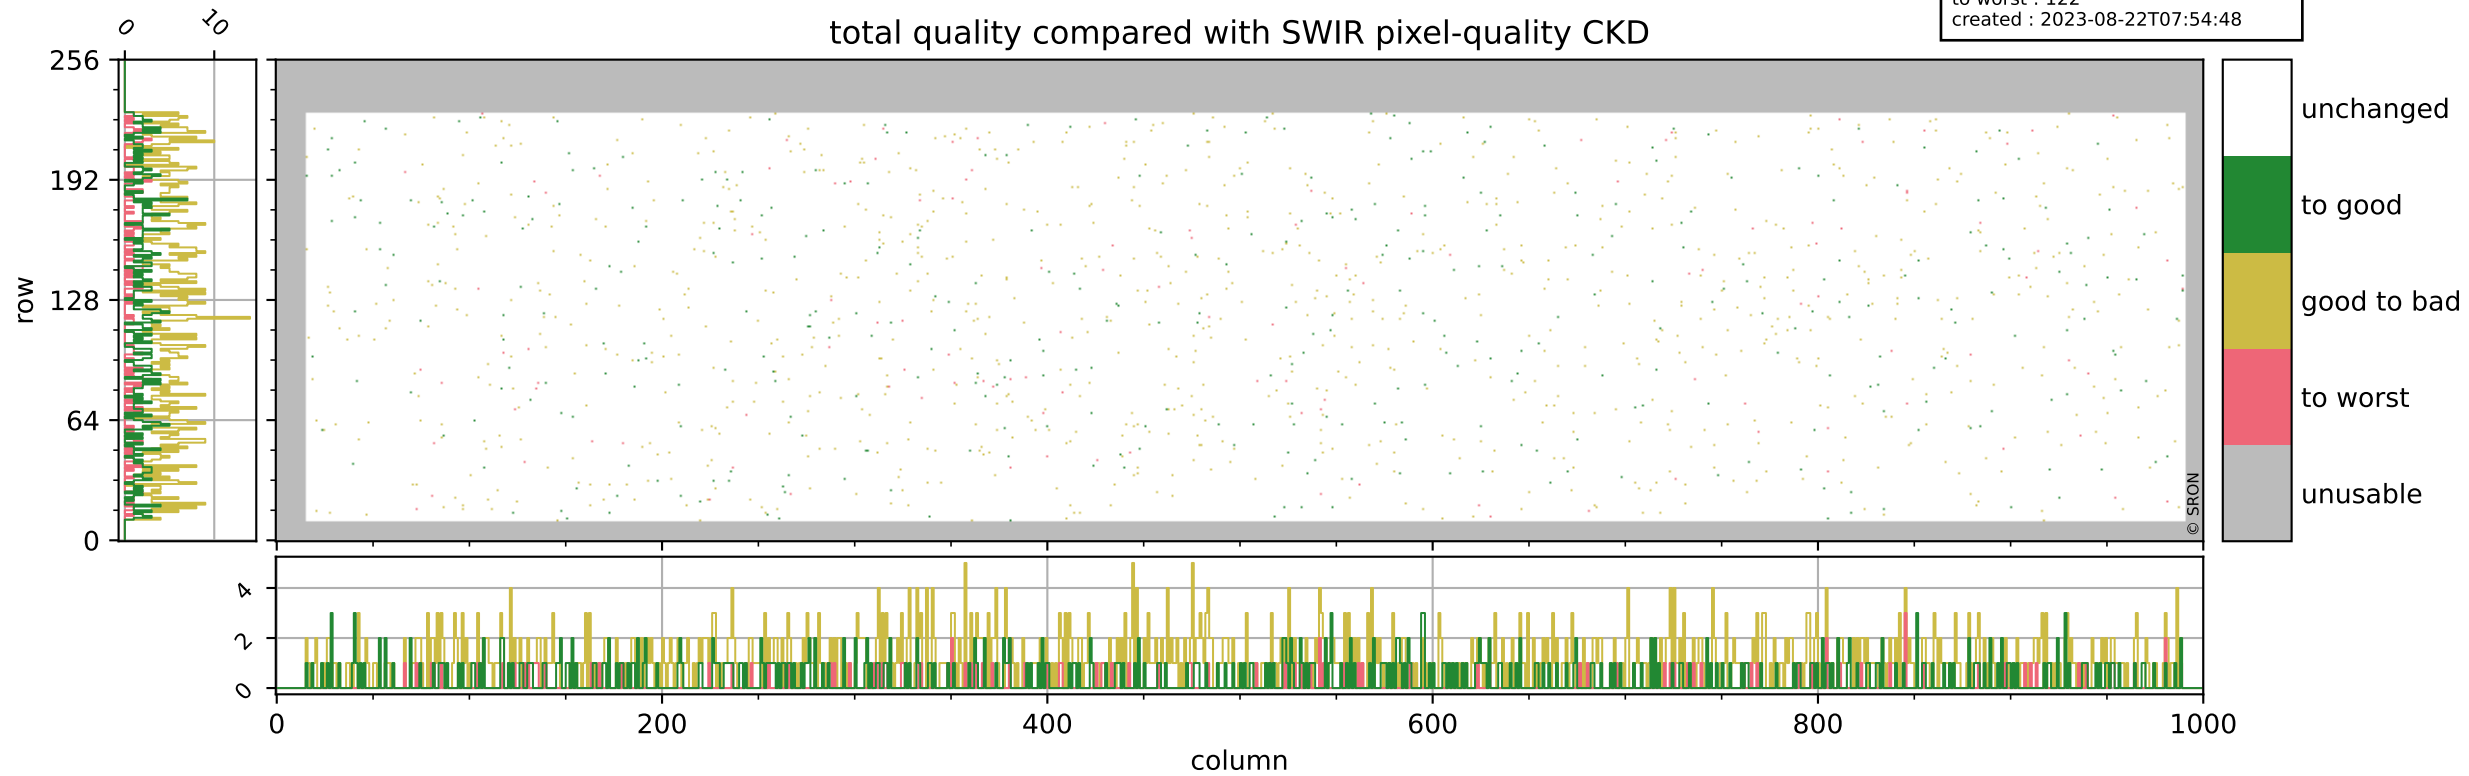

Tropomi SWIR pixel quality (official)

orbits : 19 in [7852, 7897]
coverage : 2019-04-19 / 2019-04-23
bad (quality < 0.8) : 296
worst (quality < 0.1) : 116
created : 2023-08-22T07:54:48

Tropomi SWIR pixel quality (official)

orbits : 19 in [7852, 7897]
coverage : 2019-04-19 / 2019-04-23
bad (quality < 0.8) : 2668
worst (quality < 0.1) : 253
created : 2023-08-22T07:54:48

pixel-quality map (noise average)

Tropomi SWIR pixel quality (official)

orbits : 19 in [7852, 7897]
coverage : 2019-04-19 / 2019-04-23
to good : 381
good to bad : 932
to worst : 122
created : 2023-08-22T07:54:48

total quality compared with SWIR pixel-quality CKD

Tropomi SWIR pixel quality (official)

orbits : 19 in [7852, 7897]
coverage : 2019-04-19 / 2019-04-23
created : 2023-08-22T07:54:48

Histograms of pixel-quality

Tropomi SWIR pixel quality (official) ground-tracks of Sentinel-5P

orbits : 19 in [7852, 7897]
coverage : 2019-04-19 / 2019-04-23
created : 2023-08-22T07:54:49