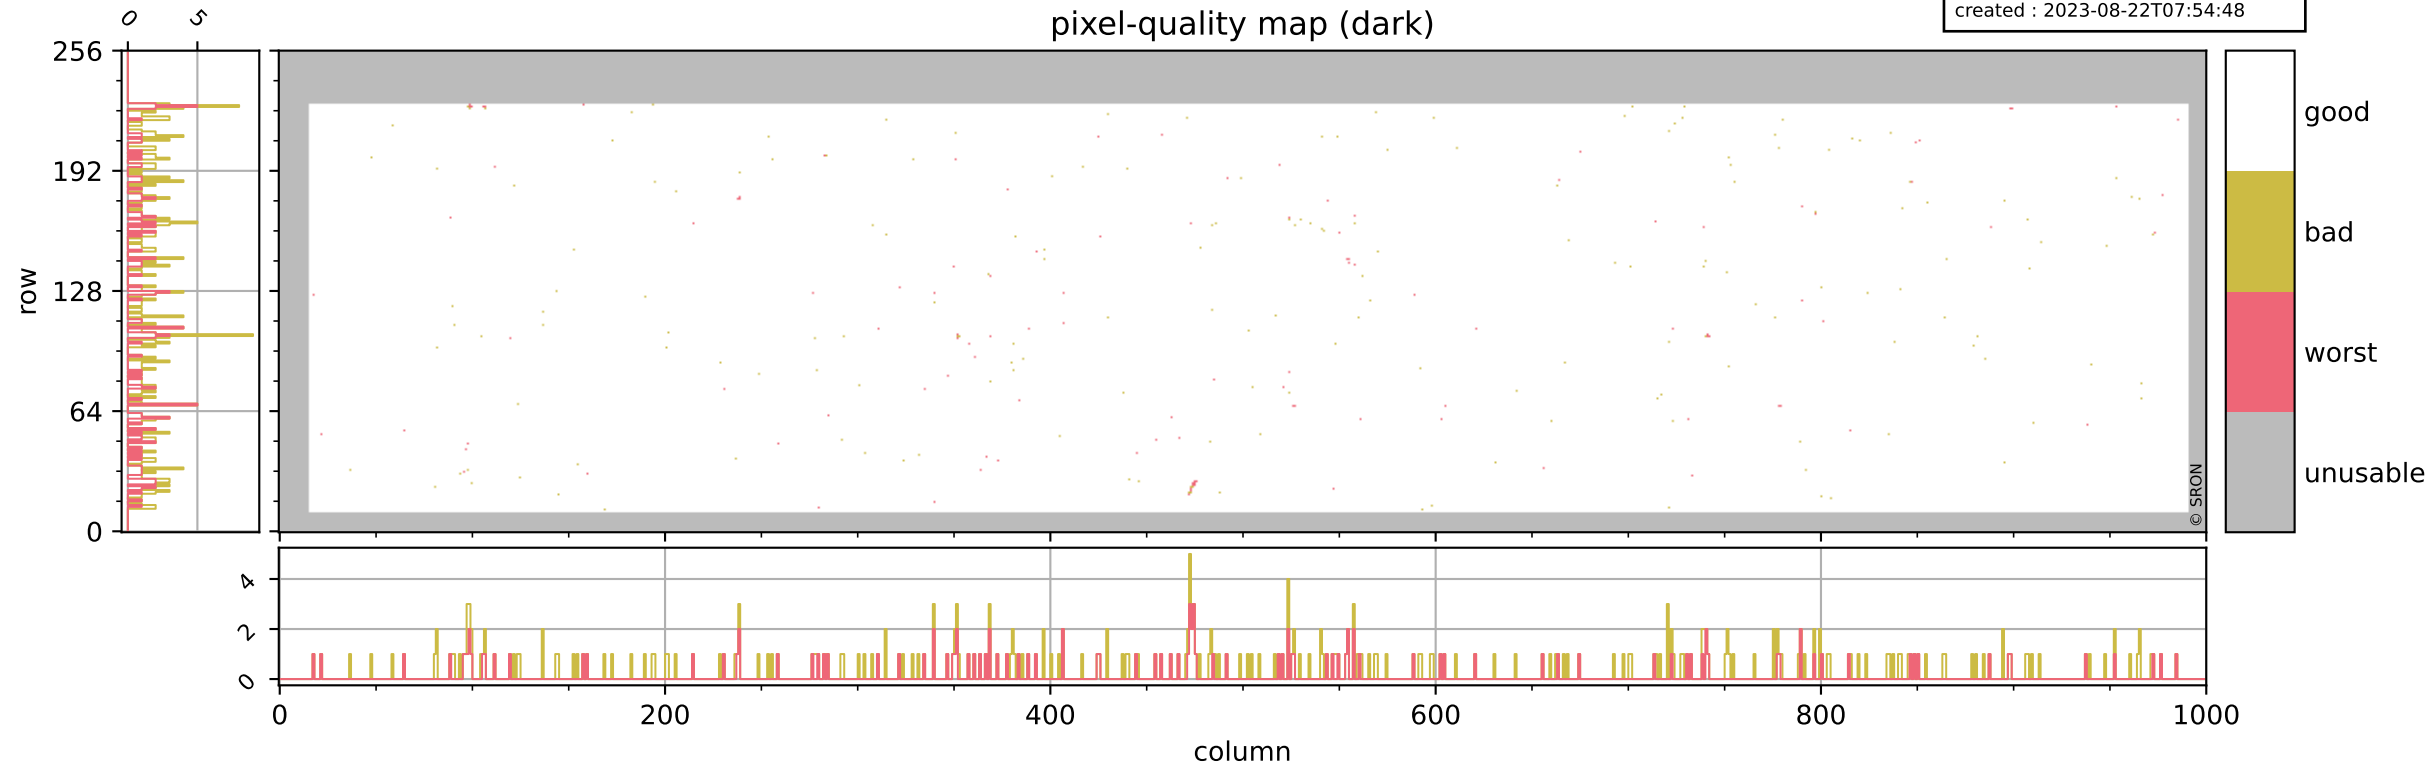

Tropomi SWIR pixel quality (official)

orbits : 19 in [7852, 7897]
coverage : 2019-04-19 / 2019-04-23
bad (quality < 0.8) : 2921
worst (quality < 0.1) : 333
created : 2023-08-22T07:54:47

pixel-quality map

Tropomi SWIR pixel quality (official)

orbits : 19 in [7852, 7897]
coverage : 2019-04-19 / 2019-04-23
bad (quality < 0.8) : 296
worst (quality < 0.1) : 116
created : 2023-08-22T07:54:48

Tropomi SWIR pixel quality (official)

orbits : 19 in [7852, 7897]
coverage : 2019-04-19 / 2019-04-23
bad (quality < 0.8) : 2668
worst (quality < 0.1) : 253
created : 2023-08-22T07:54:48

pixel-quality map (noise average)

Tropomi SWIR pixel quality (official)

orbits : 19 in [7852, 7897]
coverage : 2019-04-19 / 2019-04-23
created : 2023-08-22T07:54:48

Histograms of pixel-quality

Tropomi SWIR pixel quality (official) ground-tracks of Sentinel-5P

orbits : 19 in [7852, 7897]
coverage : 2019-04-19 / 2019-04-23
created : 2023-08-22T07:54:49