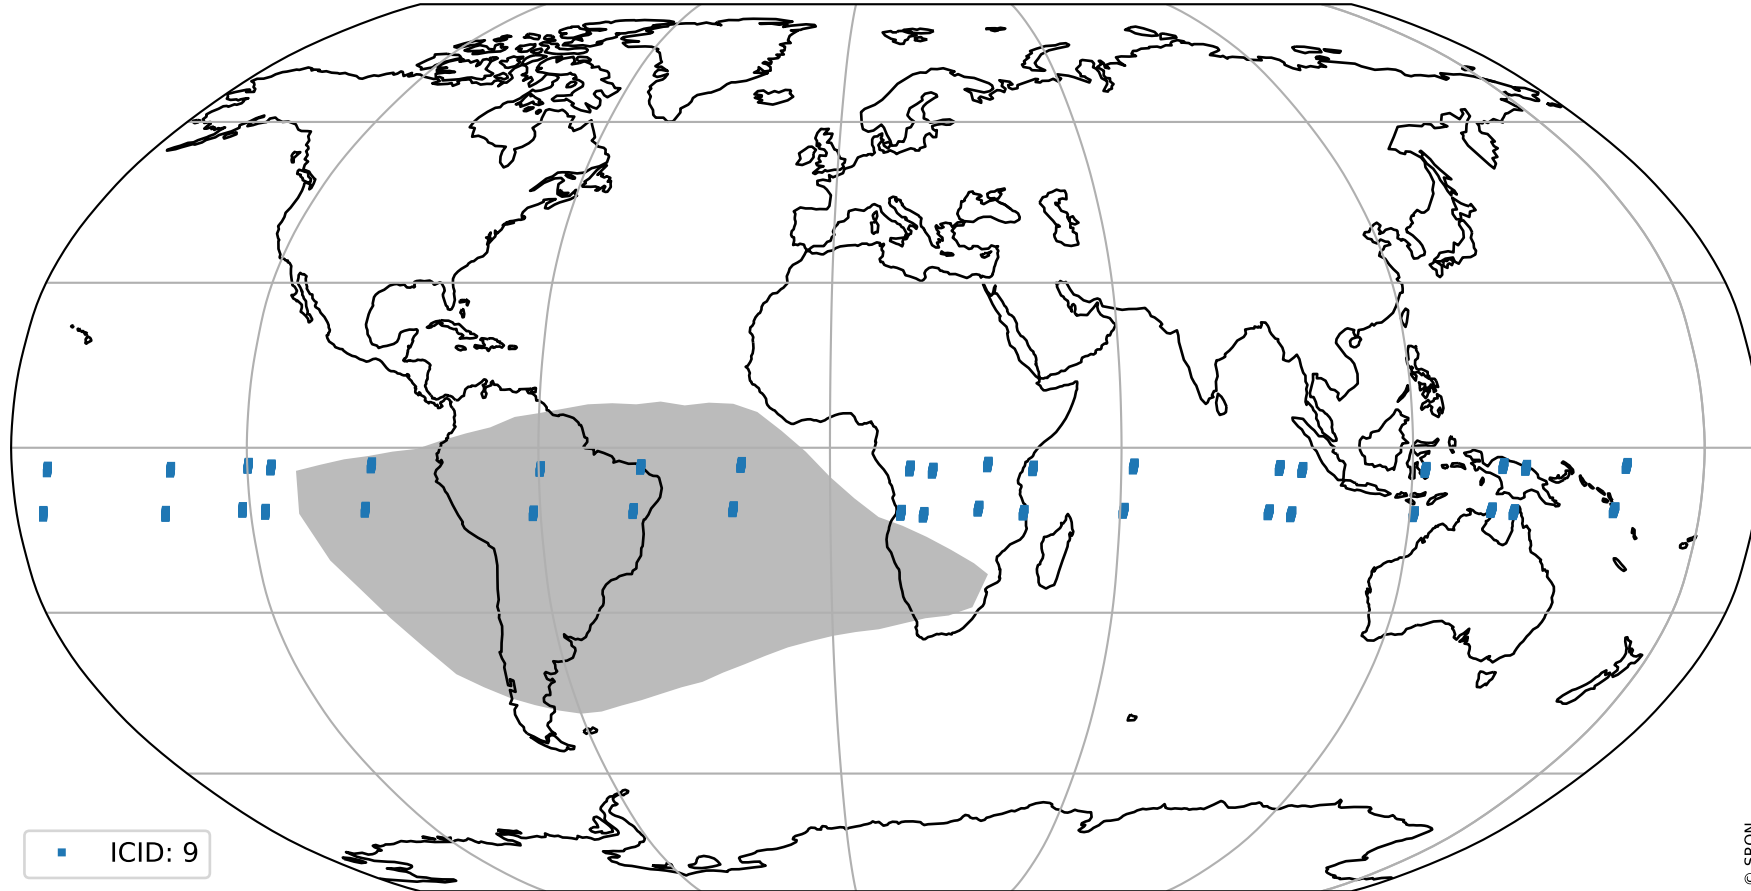

orbits : 19 in [7852, 7897]
coverage : 2019-04-19 / 2019-04-23
bad (quality < 0.8) : 2668
worst (quality < 0.1) : 253
created : 2023-08-22T07:54:48

pixel-quality map (noise average)

Tropomi SWIR pixel quality (official)

orbits : 19 in [7852, 7897]
coverage : 2019-04-19 / 2019-04-23
to good : 381
good to bad : 932
to worst : 122
created : 2023-08-22T07:54:48

total quality compared with SWIR pixel-quality CKD

Tropomi SWIR pixel quality (official)

orbits : 19 in [7852, 7897]
coverage : 2019-04-19 / 2019-04-23
created : 2023-08-22T07:54:48

Histograms of pixel-quality

Tropomi SWIR pixel quality (official) ground-tracks of Sentinel-5P

orbits : 19 in [7852, 7897]
coverage : 2019-04-19 / 2019-04-23
created : 2023-08-22T07:54:49

Tropomi SWIR pixel quality (official)

orbits : [2827, 7897]
coverage : 2018-04-30 / 2019-04-23
created : 2023-08-22T07:54:49

trend of pixel quality & temperatures