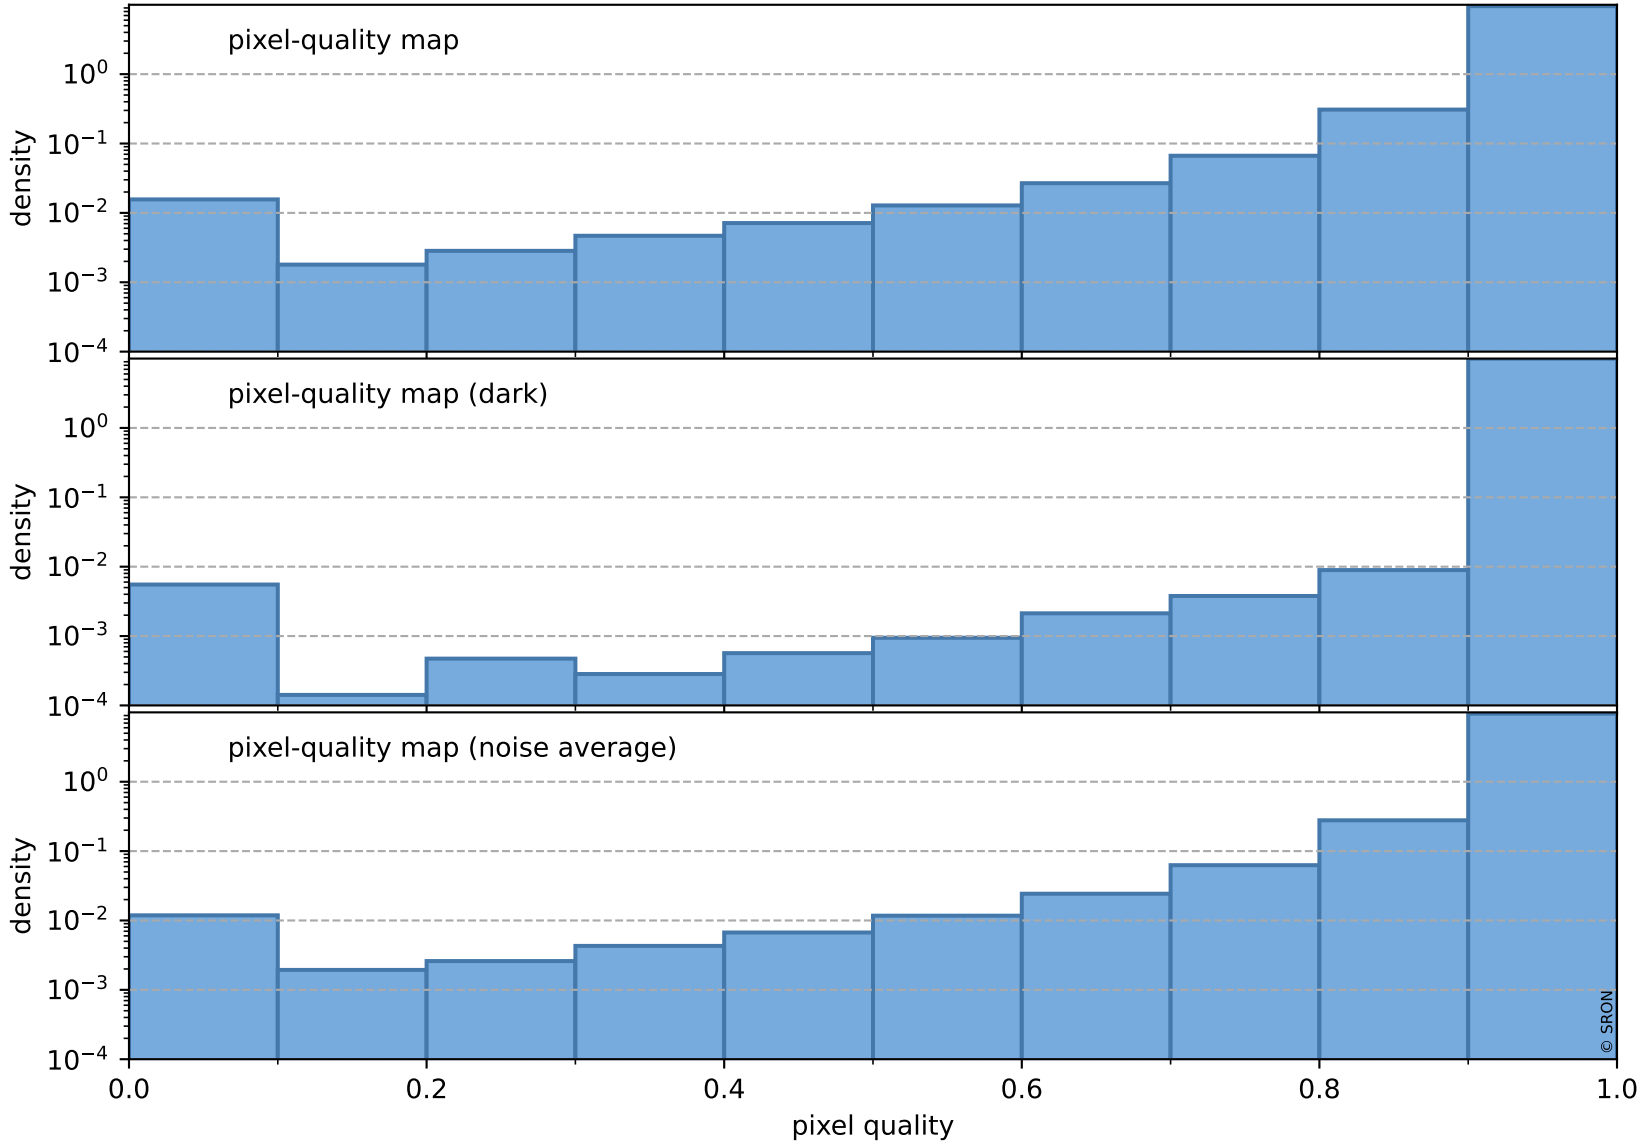

Tropomi SWIR pixel quality (official)

orbits : 18 in [7867, 7912]
coverage : 2019-04-21 / 2019-04-24
created : 2023-08-22T07:54:50

Histograms of pixel-quality