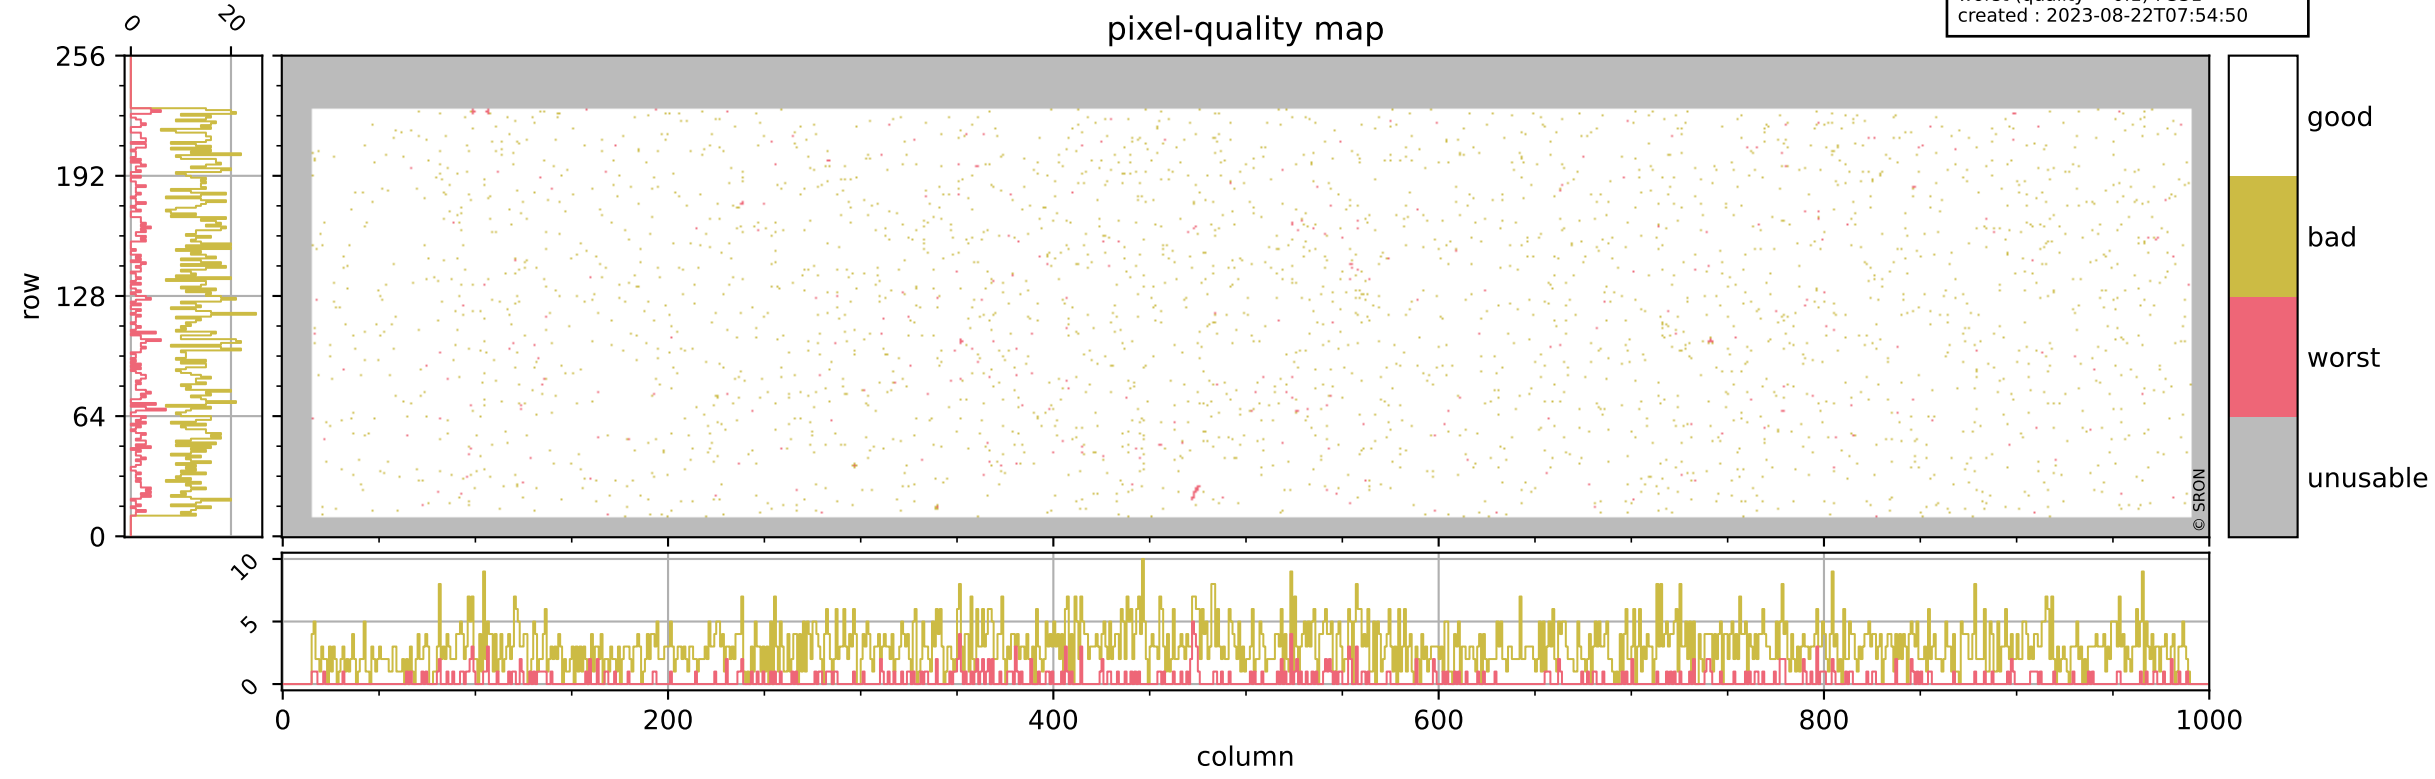

# Tropomi SWIR pixel quality (official)

orbits : 18 in [7867, 7912]  
coverage : 2019-04-21 / 2019-04-24  
bad (quality < 0.8) : 2927  
worst (quality < 0.1) : 331  
created : 2023-08-22T07:54:50

## pixel-quality map

# Tropomi SWIR pixel quality (official)

orbits : 18 in [7867, 7912]  
coverage : 2019-04-21 / 2019-04-24  
bad (quality < 0.8) : 293  
worst (quality < 0.1) : 117  
created : 2023-08-22T07:54:50

## pixel-quality map (dark)