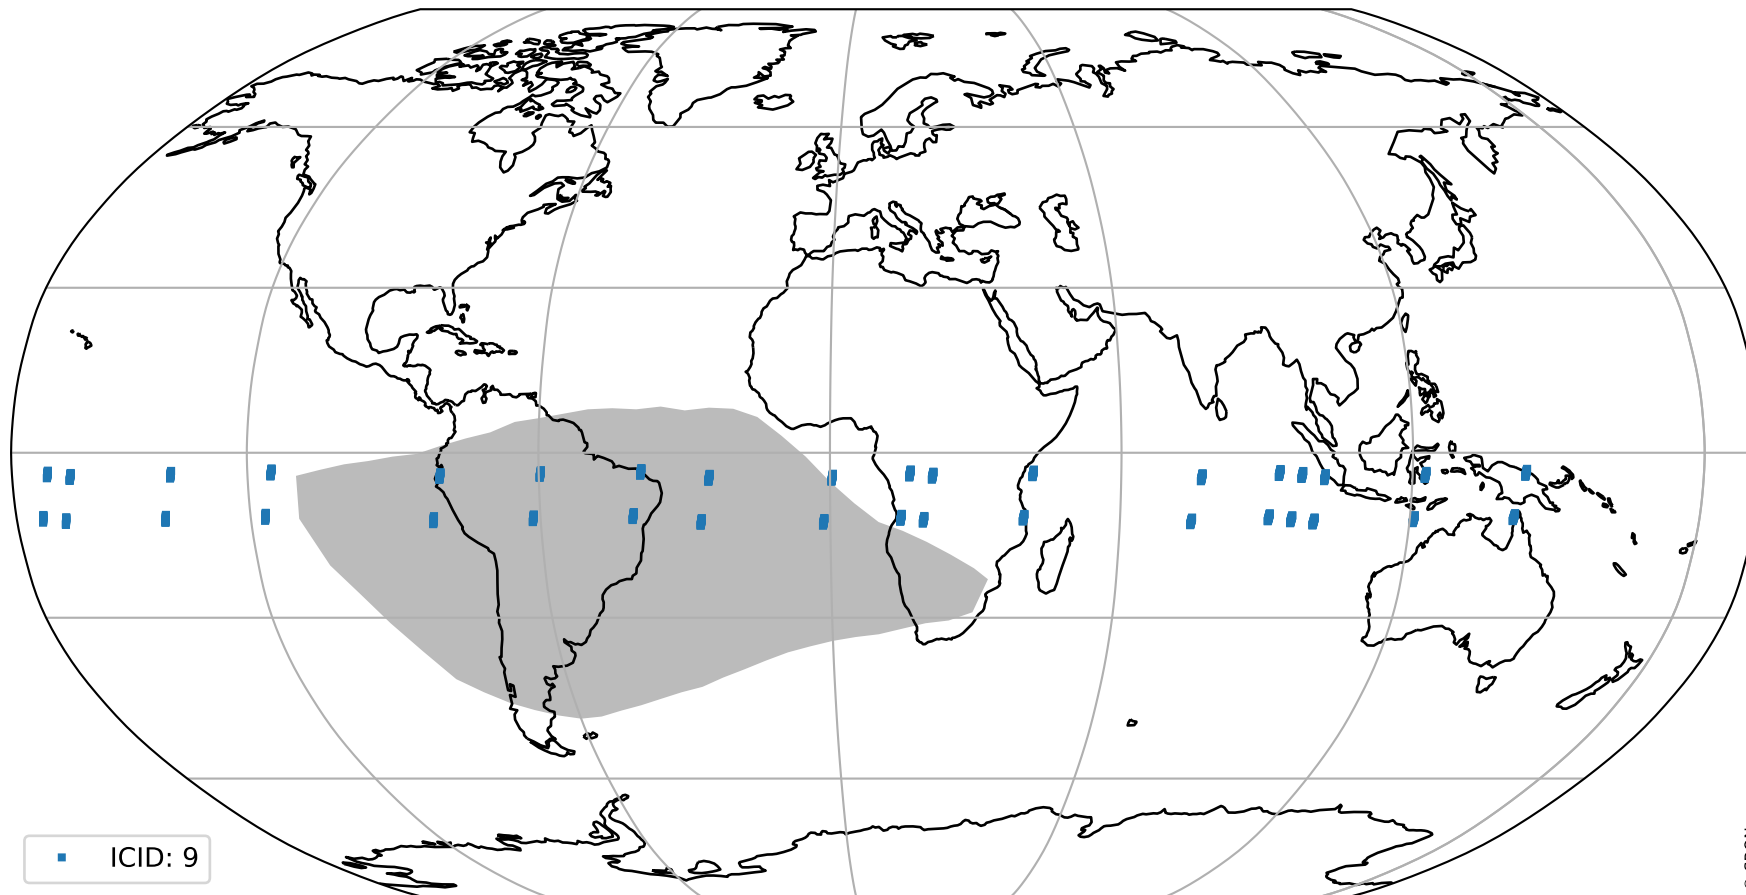

# Tropomi SWIR pixel quality (official)

orbits : 18 in [7867, 7912]  
coverage : 2019-04-21 / 2019-04-24  
created : 2023-08-22T07:54:50

## Histograms of pixel-quality

# Tropomi SWIR pixel quality (official) ground-tracks of Sentinel-5P

orbits : 18 in [7867, 7912]  
coverage : 2019-04-21 / 2019-04-24  
created : 2023-08-22T07:54:51