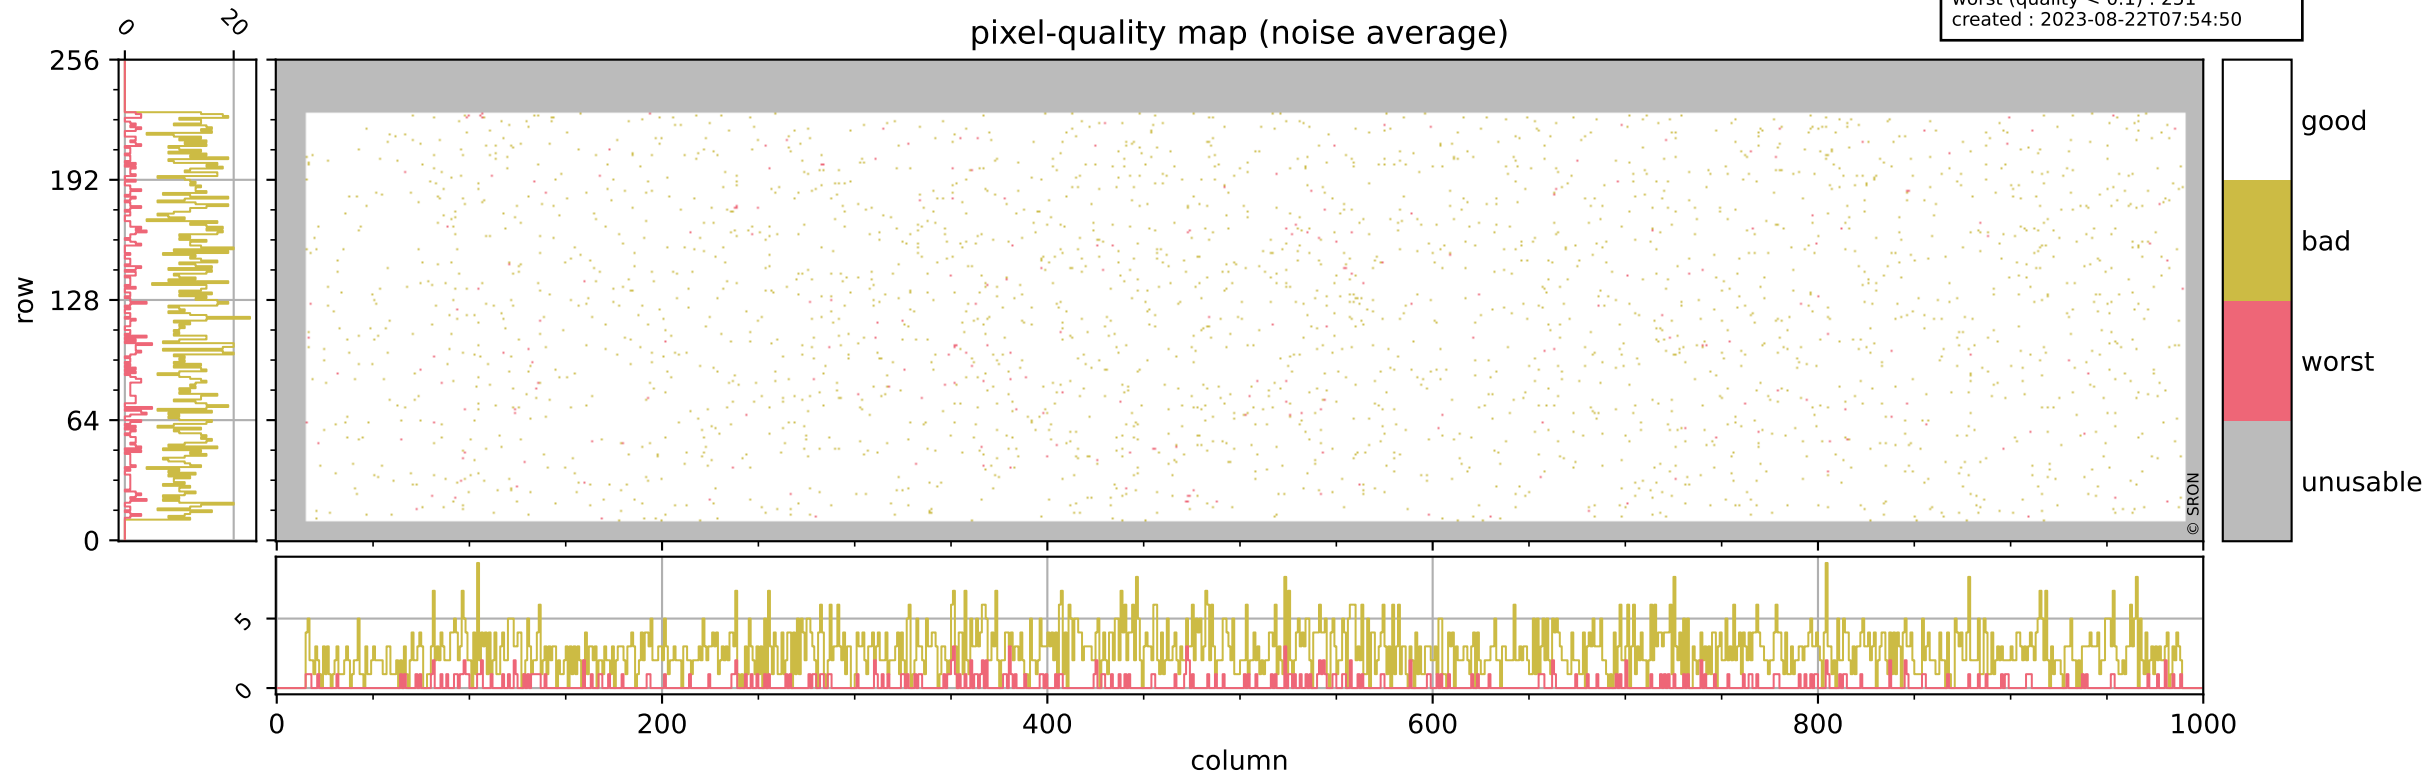

## pixel-quality map

# Tropomi SWIR pixel quality (official)

orbits : 18 in [7867, 7912]  
coverage : 2019-04-21 / 2019-04-24  
bad (quality < 0.8) : 293  
worst (quality < 0.1) : 117  
created : 2023-08-22T07:54:50

## pixel-quality map (dark)

# Tropomi SWIR pixel quality (official)

orbits : 18 in [7867, 7912]  
coverage : 2019-04-21 / 2019-04-24  
bad (quality < 0.8) : 2668  
worst (quality < 0.1) : 251  
created : 2023-08-22T07:54:50