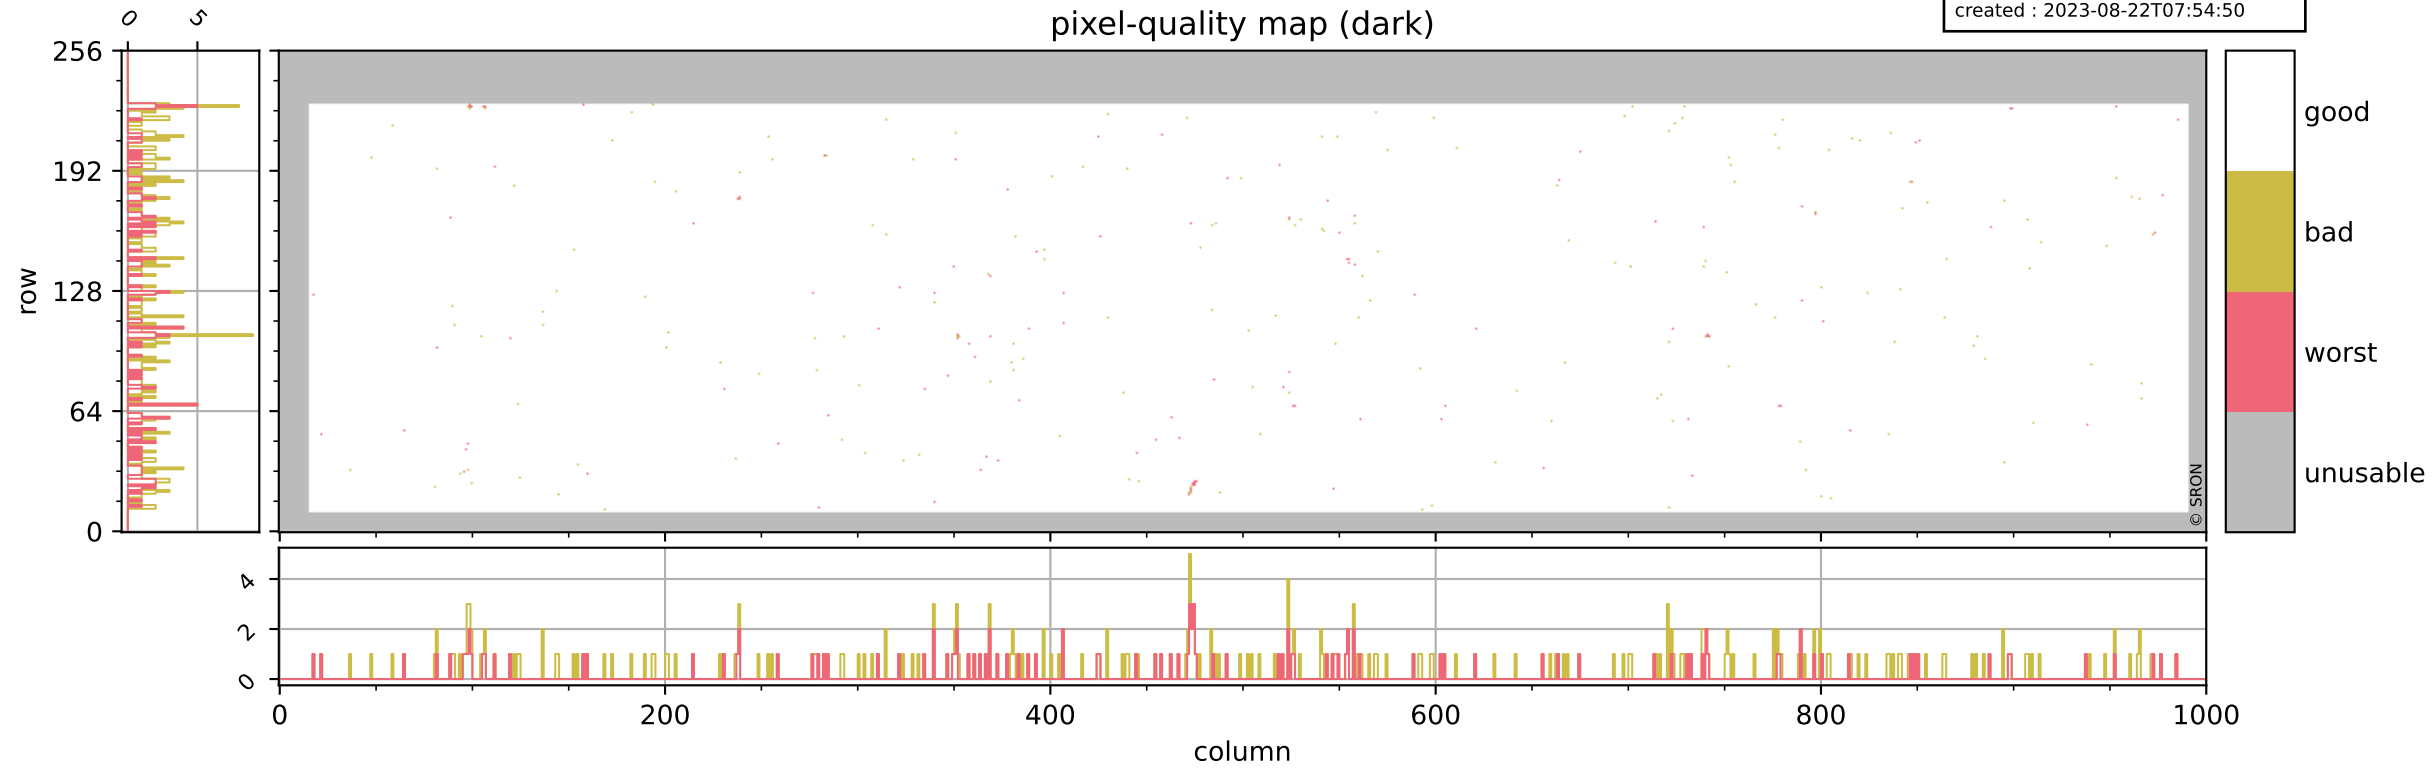

# Tropomi SWIR pixel quality (official)

orbits : 18 in [7867, 7912]  
coverage : 2019-04-21 / 2019-04-24  
bad (quality < 0.8) : 2927  
worst (quality < 0.1) : 331  
created : 2023-08-22T07:54:50

## pixel-quality map

# Tropomi SWIR pixel quality (official)

orbits : 18 in [7867, 7912]  
coverage : 2019-04-21 / 2019-04-24  
bad (quality < 0.8) : 293  
worst (quality < 0.1) : 117  
created : 2023-08-22T07:54:50

## pixel-quality map (dark)