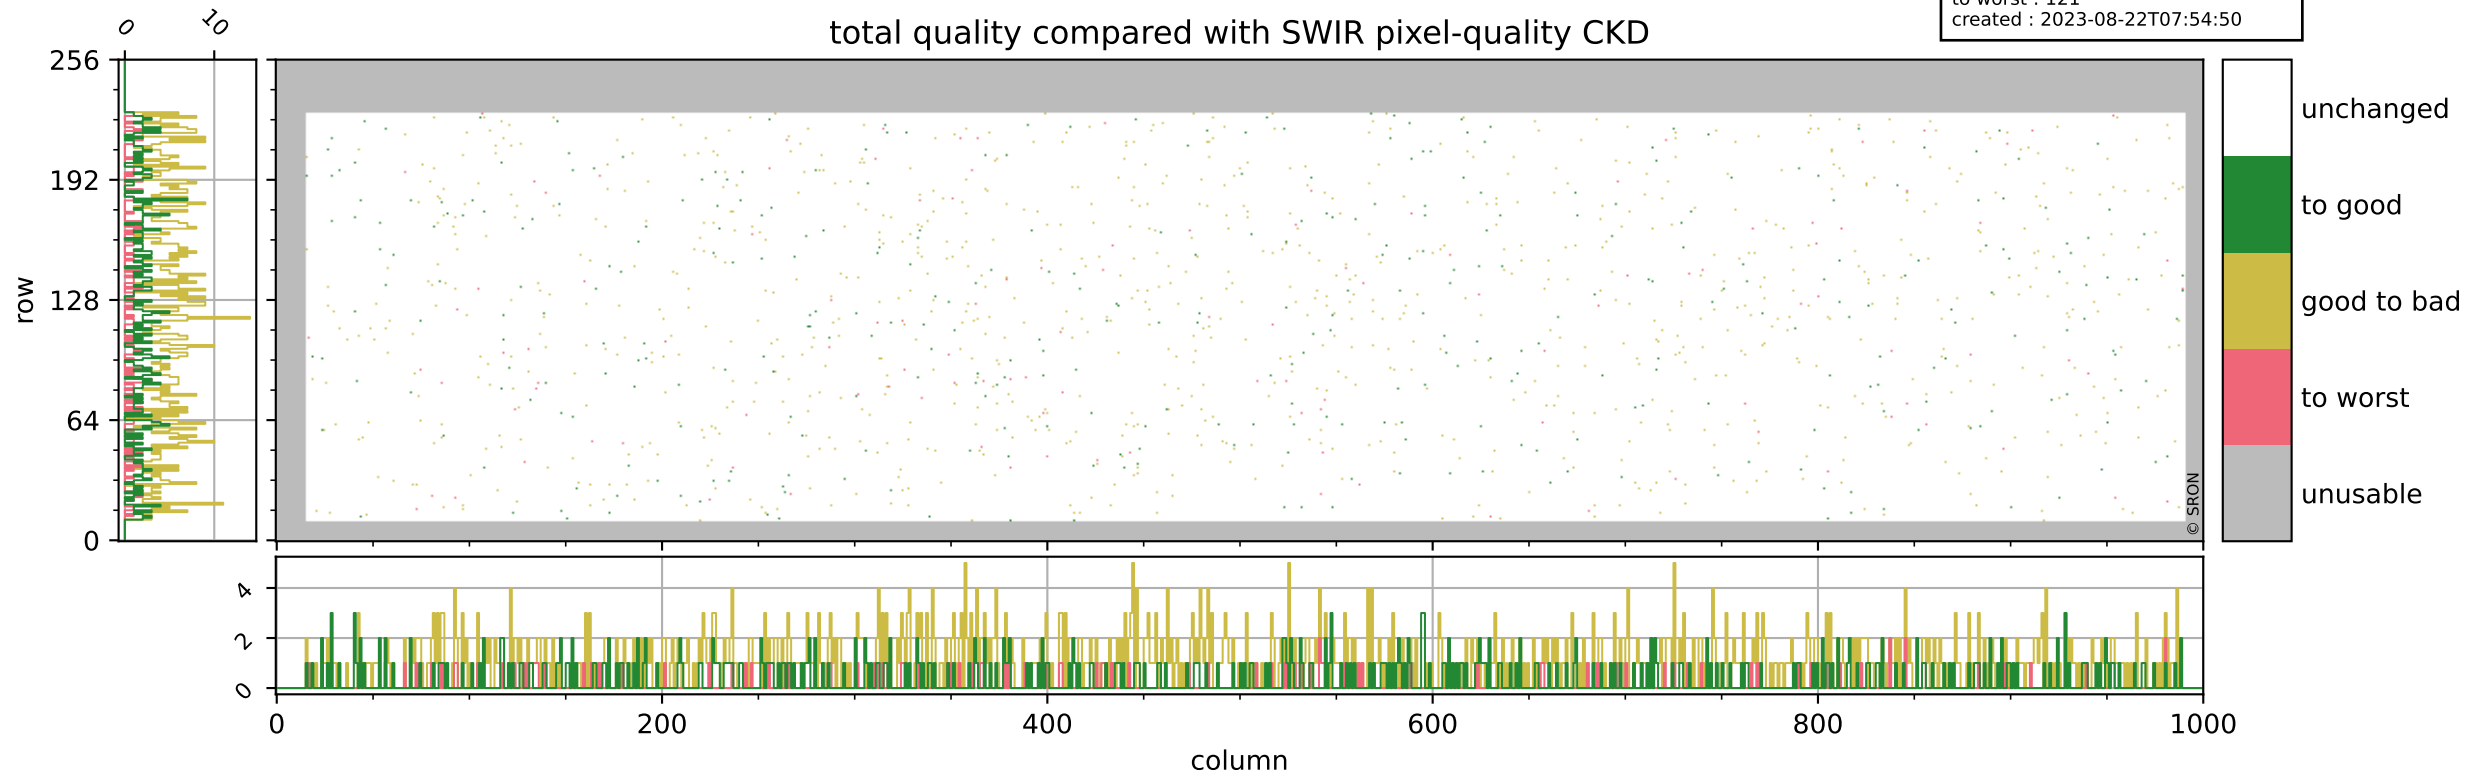

## pixel-quality map (dark)

# Tropomi SWIR pixel quality (official)

orbits : 18 in [7867, 7912]  
coverage : 2019-04-21 / 2019-04-24  
bad (quality < 0.8) : 2668  
worst (quality < 0.1) : 251  
created : 2023-08-22T07:54:50

# Tropomi SWIR pixel quality (official)

orbits : 18 in [7867, 7912]  
coverage : 2019-04-21 / 2019-04-24  
to good : 366  
good to bad : 921  
to worst : 121  
created : 2023-08-22T07:54:50

## total quality compared with SWIR pixel-quality CKD