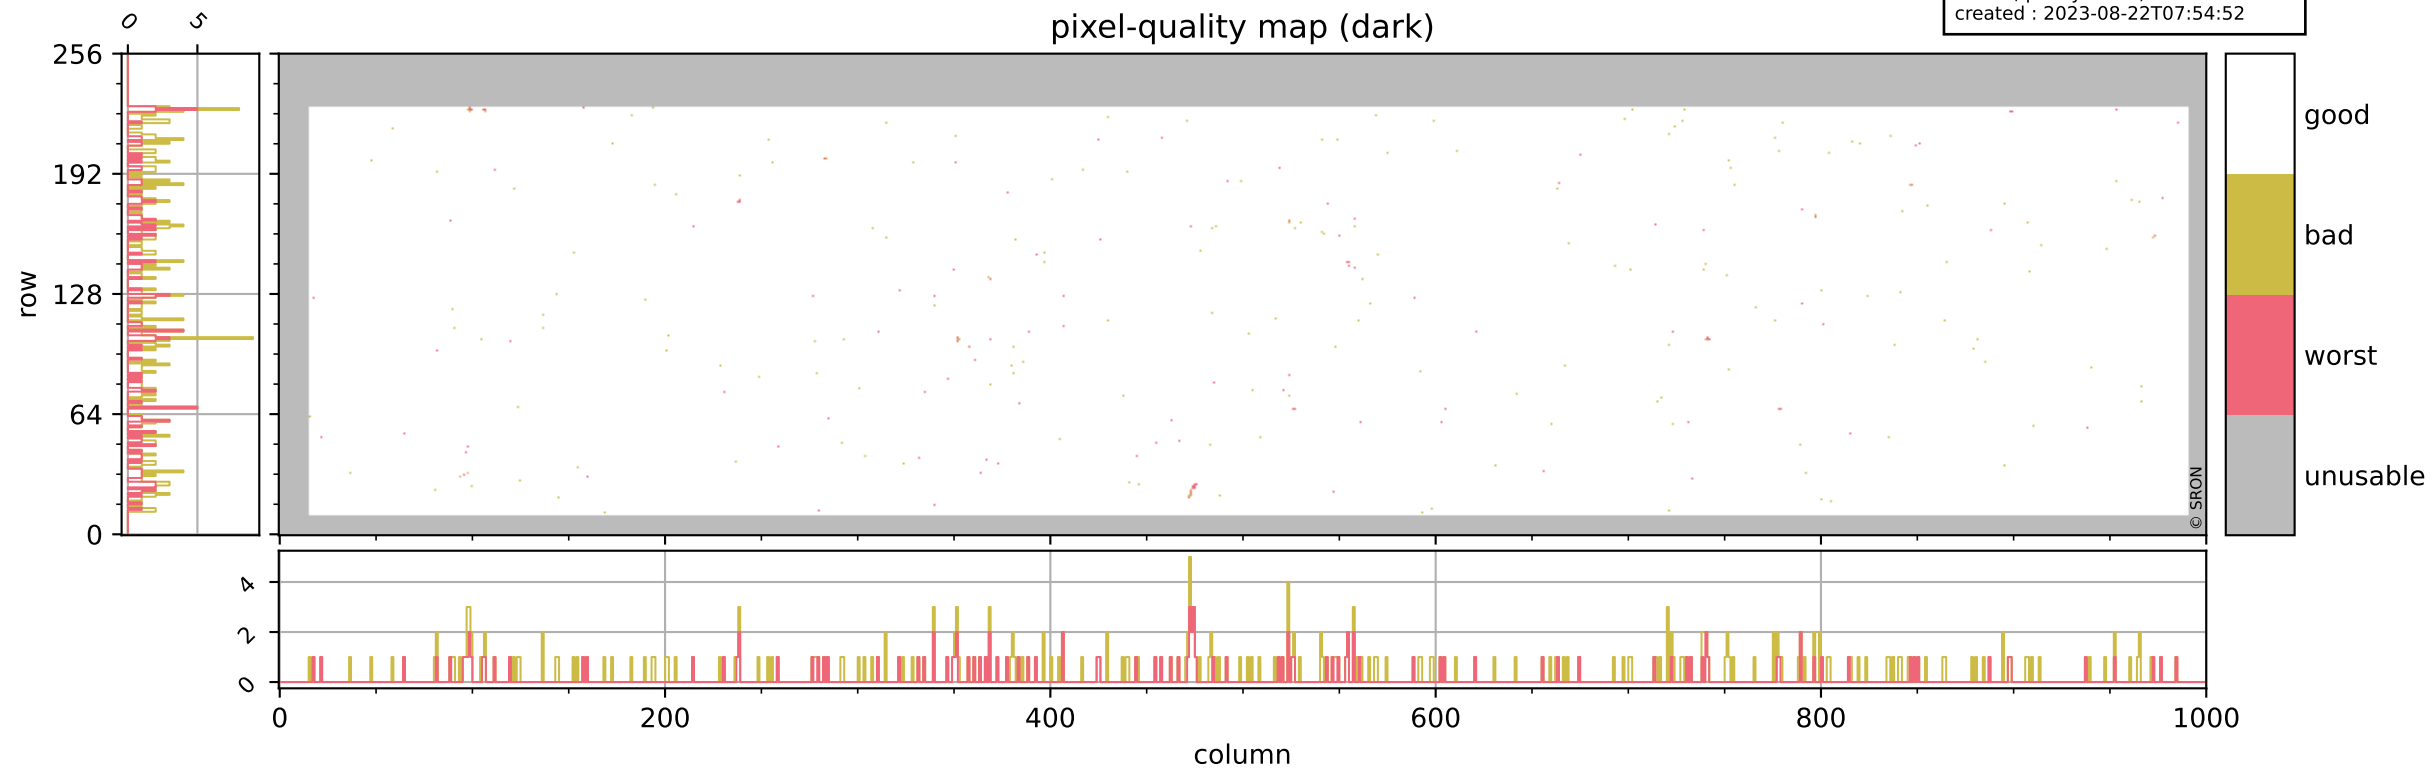

Tropomi SWIR pixel quality (official)

orbits : 19 in [7882, 7927]
coverage : 2019-04-22 / 2019-04-25
bad (quality < 0.8) : 2919
worst (quality < 0.1) : 330
created : 2023-08-22T07:54:52

pixel-quality map

Tropomi SWIR pixel quality (official)

orbits : 19 in [7882, 7927]
coverage : 2019-04-22 / 2019-04-25
bad (quality < 0.8) : 295
worst (quality < 0.1) : 118
created : 2023-08-22T07:54:52

Tropomi SWIR pixel quality (official)

orbits : 19 in [7882, 7927]
coverage : 2019-04-22 / 2019-04-25
bad (quality < 0.8) : 2662
worst (quality < 0.1) : 250
created : 2023-08-22T07:54:52

pixel-quality map (noise average)

Tropomi SWIR pixel quality (official)

orbits : 19 in [7882, 7927]
coverage : 2019-04-22 / 2019-04-25
to good : 368
good to bad : 917
to worst : 120
created : 2023-08-22T07:54:52

total quality compared with SWIR pixel-quality CKD

Tropomi SWIR pixel quality (official)