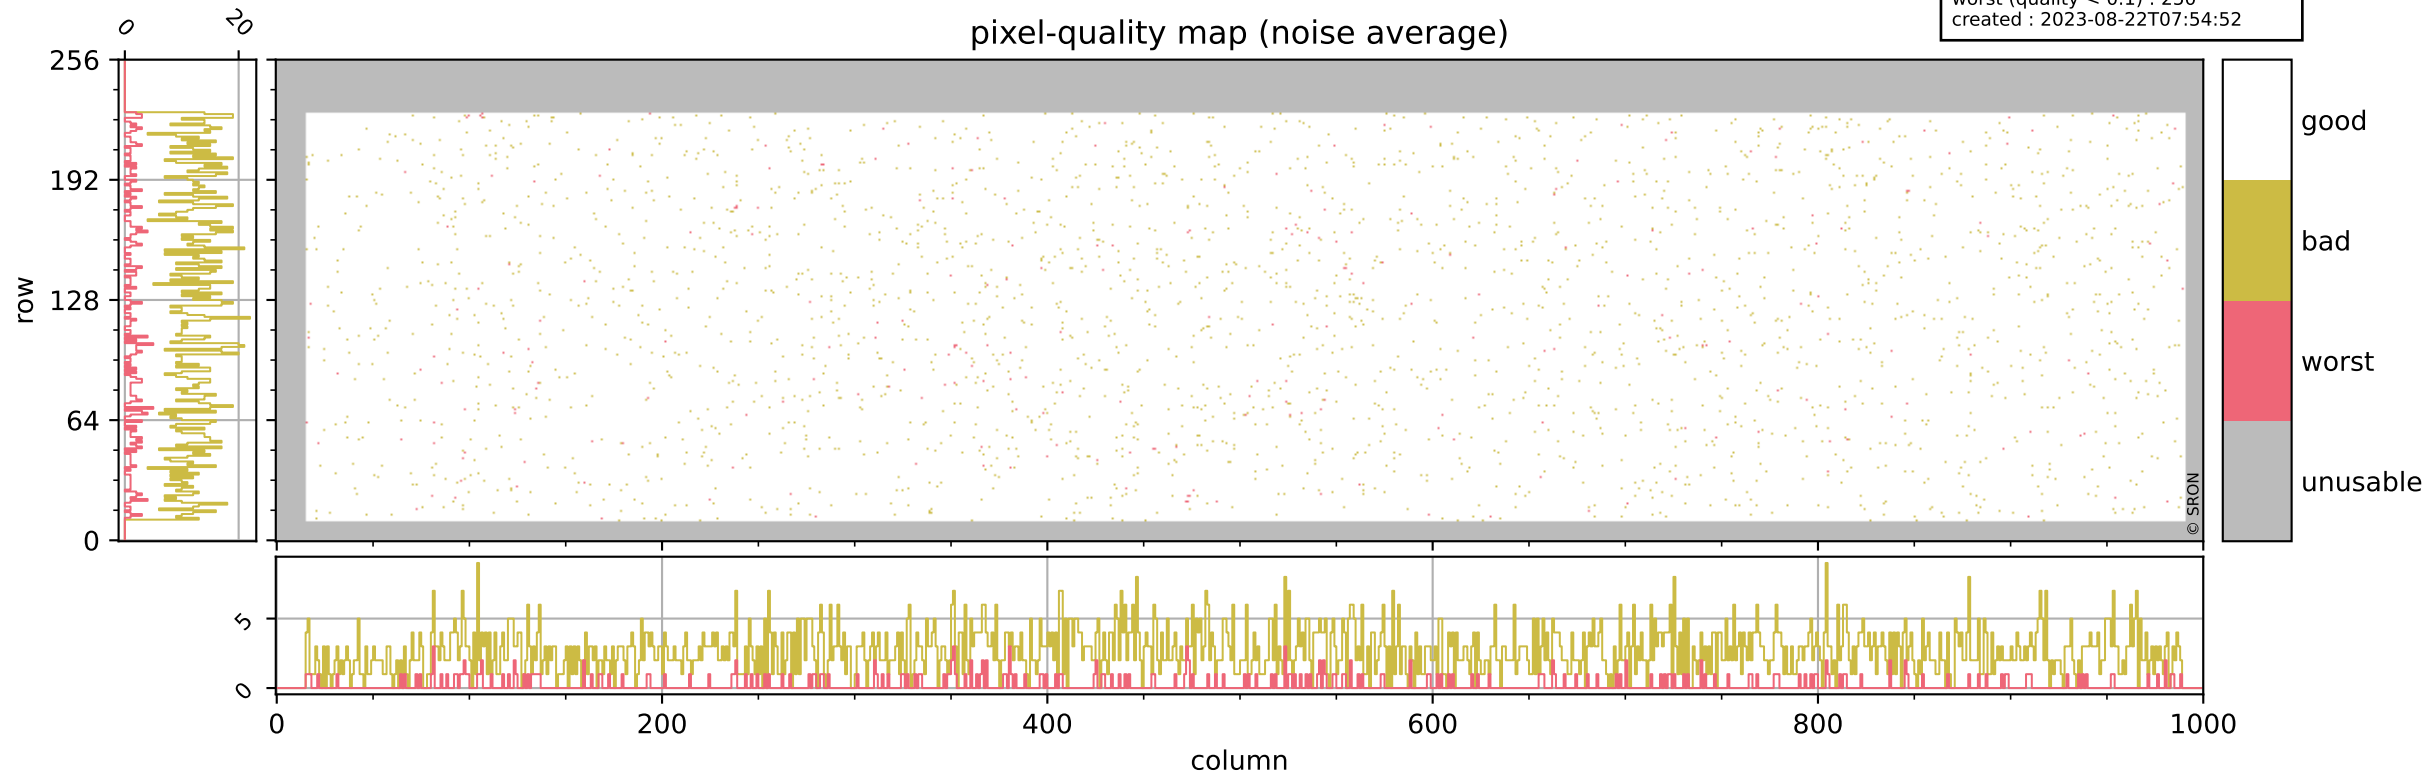

Tropomi SWIR pixel quality (official)

orbits : 19 in [7882, 7927]
coverage : 2019-04-22 / 2019-04-25
bad (quality < 0.8) : 295
worst (quality < 0.1) : 118
created : 2023-08-22T07:54:52

Tropomi SWIR pixel quality (official)

orbits : 19 in [7882, 7927]
coverage : 2019-04-22 / 2019-04-25
bad (quality < 0.8) : 2662
worst (quality < 0.1) : 250
created : 2023-08-22T07:54:52

pixel-quality map (noise average)

Tropomi SWIR pixel quality (official)

orbits : 19 in [7882, 7927]
coverage : 2019-04-22 / 2019-04-25
to good : 368
good to bad : 917
to worst : 120
created : 2023-08-22T07:54:52

total quality compared with SWIR pixel-quality CKD

Tropomi SWIR pixel quality (official)

orbits : 19 in [7882, 7927]
coverage : 2019-04-22 / 2019-04-25
created : 2023-08-22T07:54:53

Histograms of pixel-quality

Tropomi SWIR pixel quality (official) ground-tracks of Sentinel-5P

orbits : 19 in [7882, 7927]
coverage : 2019-04-22 / 2019-04-25
created : 2023-08-22T07:54:53