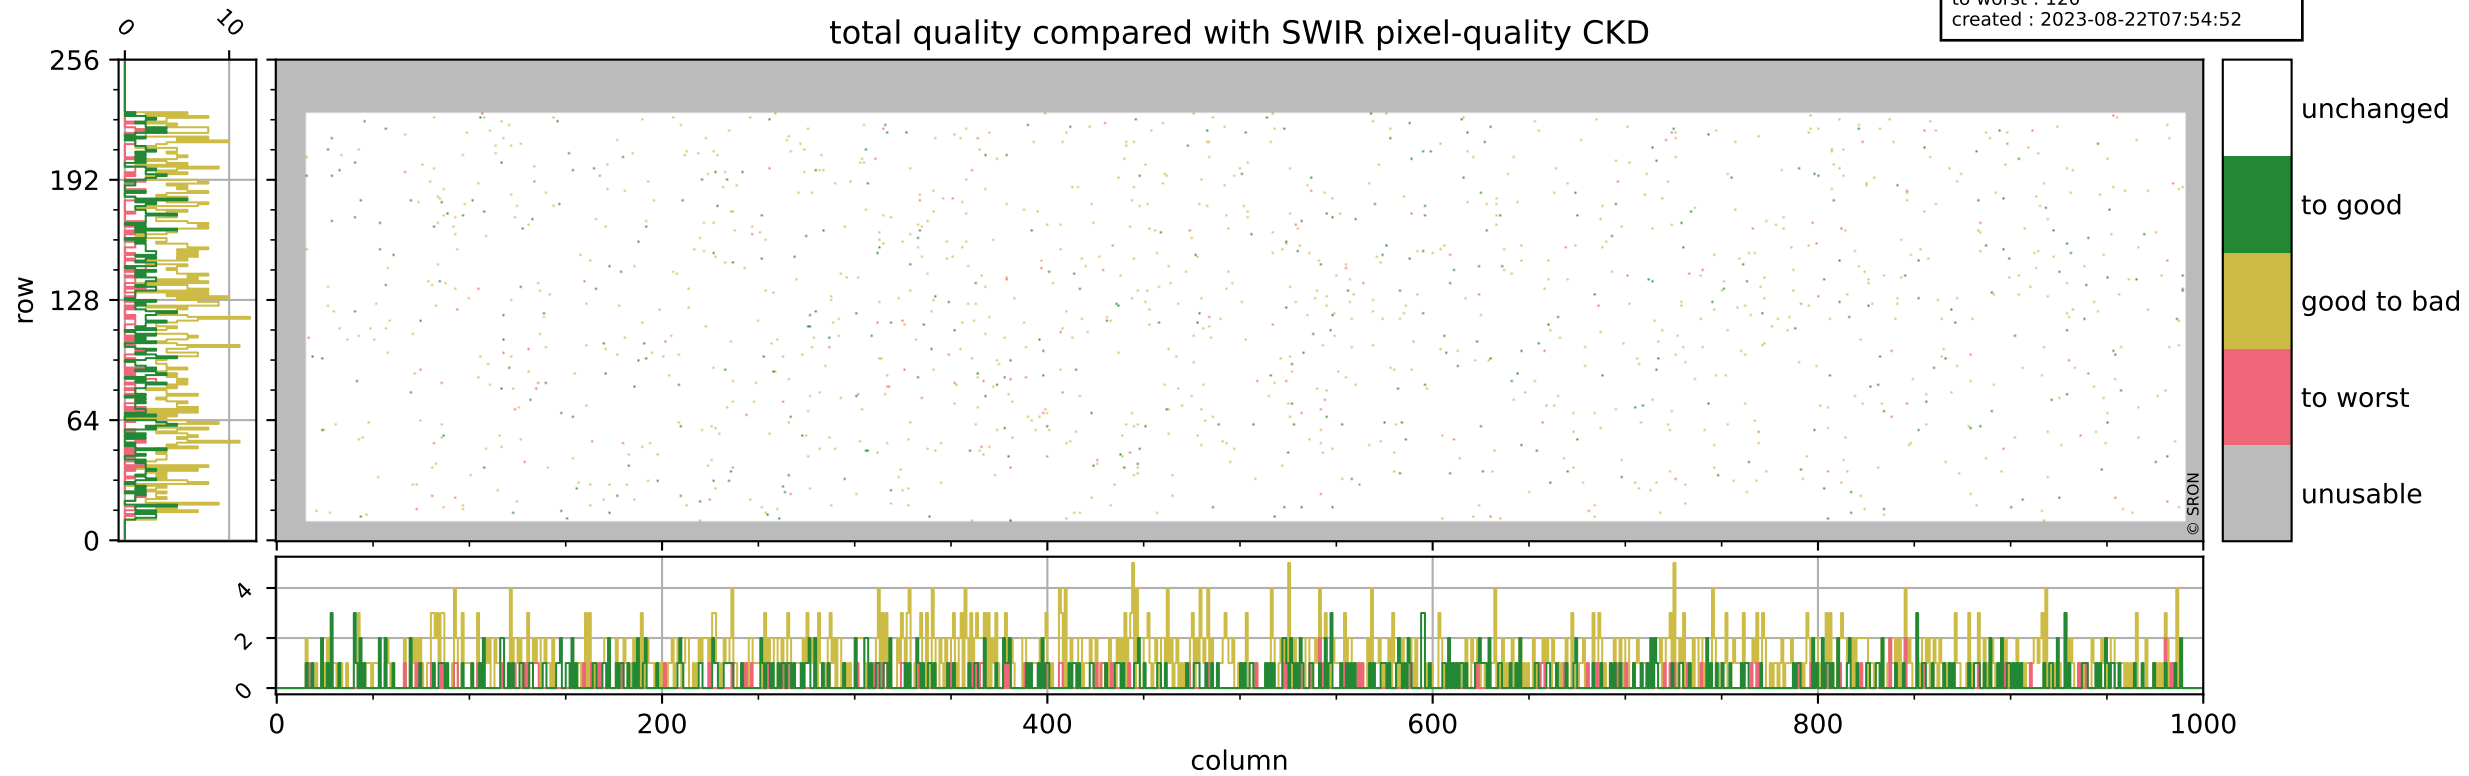

Tropomi SWIR pixel quality (official)

orbits : 19 in [7882, 7927]
coverage : 2019-04-22 / 2019-04-25
bad (quality < 0.8) : 295
worst (quality < 0.1) : 118
created : 2023-08-22T07:54:52

Tropomi SWIR pixel quality (official)

orbits : 19 in [7882, 7927]
coverage : 2019-04-22 / 2019-04-25
bad (quality < 0.8) : 2662
worst (quality < 0.1) : 250
created : 2023-08-22T07:54:52

pixel-quality map (noise average)

Tropomi SWIR pixel quality (official)

orbits : 19 in [7882, 7927]
coverage : 2019-04-22 / 2019-04-25
to good : 368
good to bad : 917
to worst : 120
created : 2023-08-22T07:54:52

total quality compared with SWIR pixel-quality CKD

Tropomi SWIR pixel quality (official)

orbits : 19 in [7882, 7927]
coverage : 2019-04-22 / 2019-04-25
created : 2023-08-22T07:54:53

Histograms of pixel-quality

Tropomi SWIR pixel quality (official) ground-tracks of Sentinel-5P

orbits : 19 in [7882, 7927]
coverage : 2019-04-22 / 2019-04-25
created : 2023-08-22T07:54:53