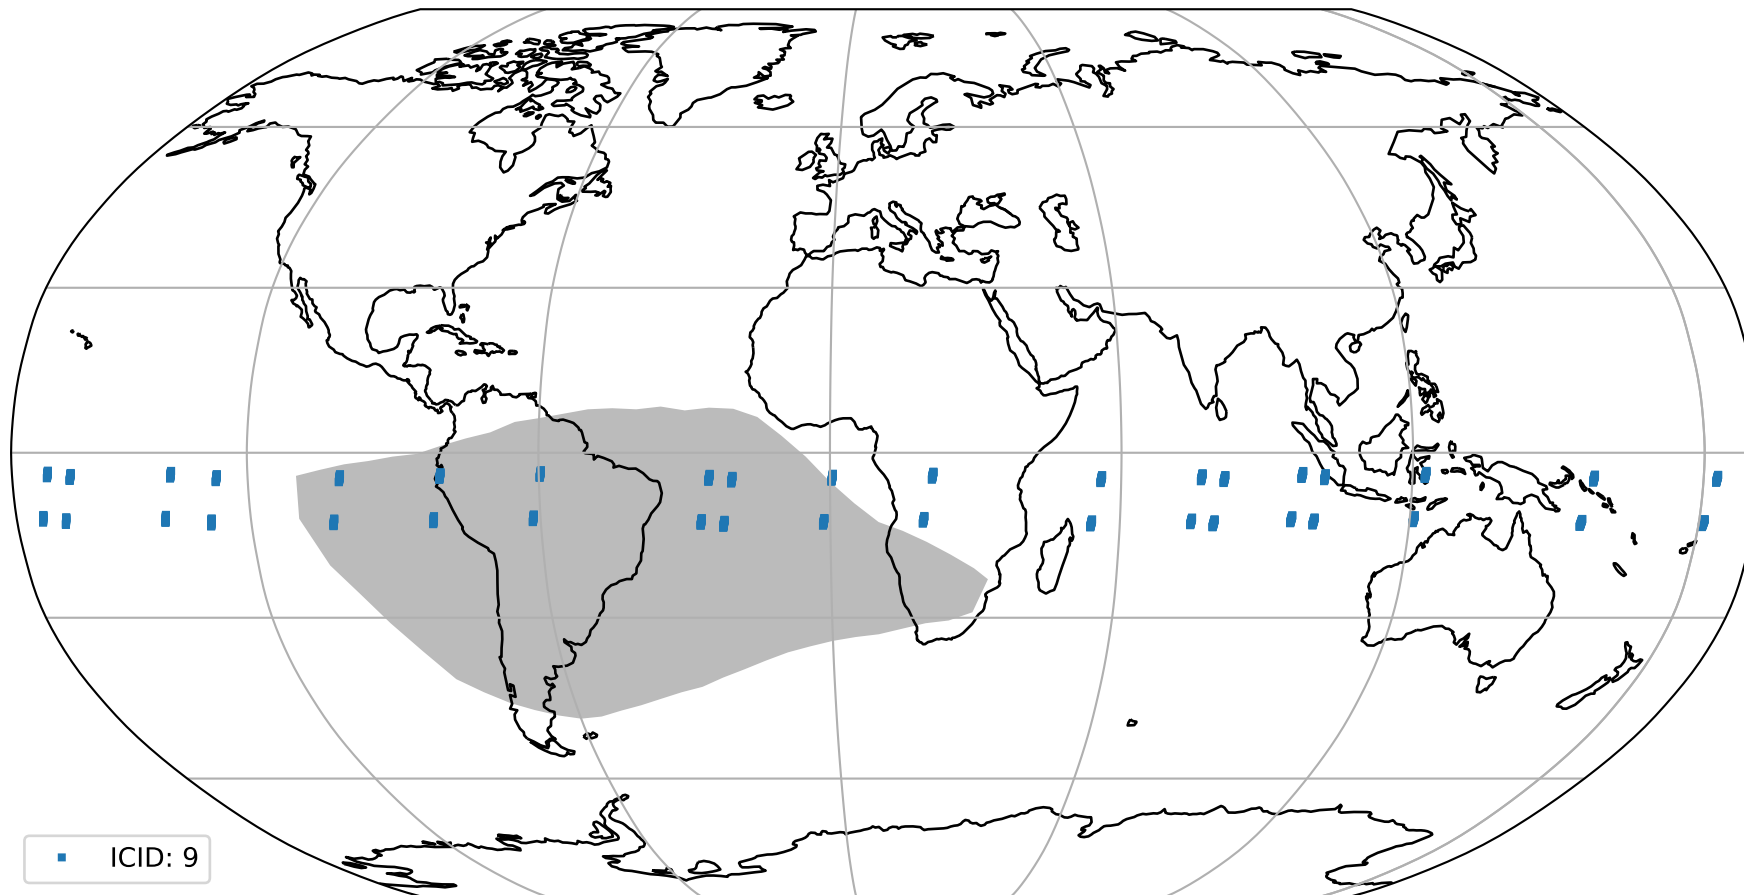

orbits : 19 in [7882, 7927]
coverage : 2019-04-22 / 2019-04-25
bad (quality < 0.8) : 2662
worst (quality < 0.1) : 250
created : 2023-08-22T07:54:52

pixel-quality map (noise average)

Tropomi SWIR pixel quality (official)

orbits : 19 in [7882, 7927]
coverage : 2019-04-22 / 2019-04-25
to good : 368
good to bad : 917
to worst : 120
created : 2023-08-22T07:54:52

total quality compared with SWIR pixel-quality CKD

Tropomi SWIR pixel quality (official)

orbits : 19 in [7882, 7927]
coverage : 2019-04-22 / 2019-04-25
created : 2023-08-22T07:54:53

Histograms of pixel-quality

Tropomi SWIR pixel quality (official) ground-tracks of Sentinel-5P

orbits : 19 in [7882, 7927]
coverage : 2019-04-22 / 2019-04-25
created : 2023-08-22T07:54:53