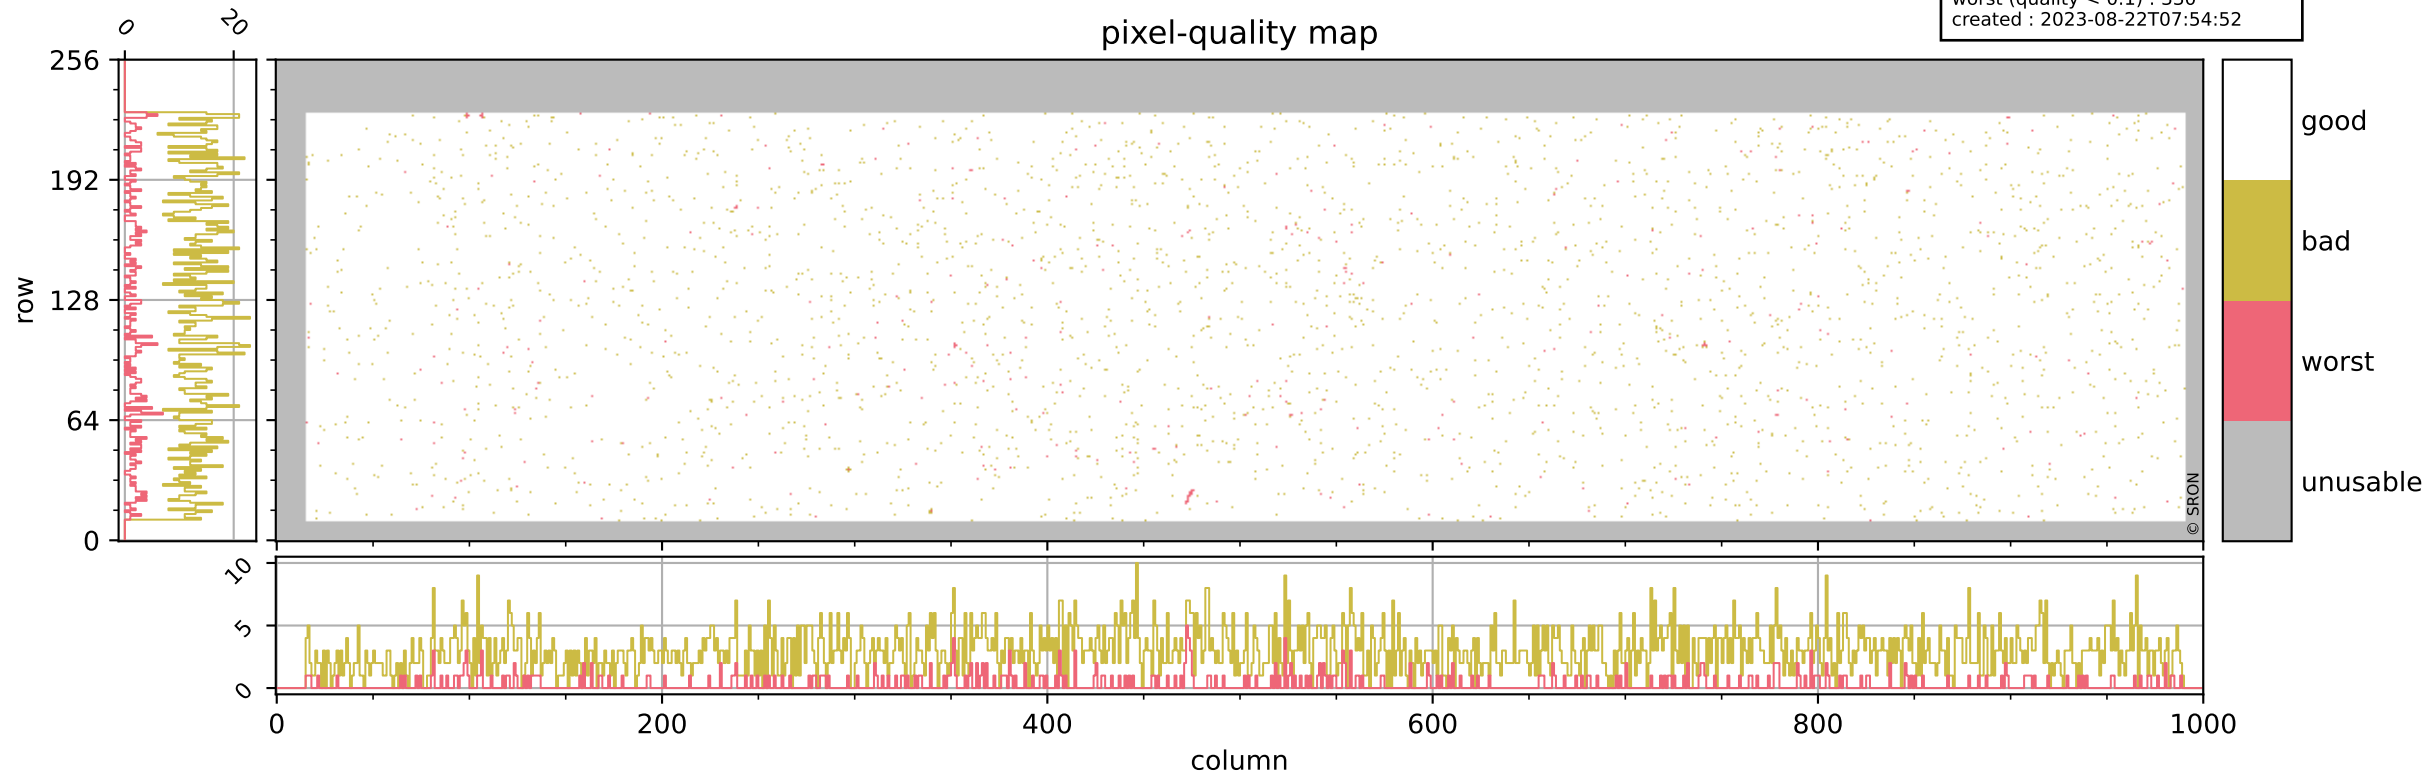

Tropomi SWIR pixel quality (official)

orbits : 19 in [7882, 7927]
coverage : 2019-04-22 / 2019-04-25
bad (quality < 0.8) : 2919
worst (quality < 0.1) : 330
created : 2023-08-22T07:54:52

pixel-quality map

Tropomi SWIR pixel quality (official)

orbits : 19 in [7882, 7927]
coverage : 2019-04-22 / 2019-04-25
bad (quality < 0.8) : 295
worst (quality < 0.1) : 118
created : 2023-08-22T07:54:52

Tropomi SWIR pixel quality (official)

orbits : 19 in [7882, 7927]
coverage : 2019-04-22 / 2019-04-25
bad (quality < 0.8) : 2662
worst (quality < 0.1) : 250
created : 2023-08-22T07:54:52

pixel-quality map (noise average)

Tropomi SWIR pixel quality (official)

orbits : 19 in [7882, 7927]
coverage : 2019-04-22 / 2019-04-25
to good : 368
good to bad : 917
to worst : 120
created : 2023-08-22T07:54:52

total quality compared with SWIR pixel-quality CKD

Tropomi SWIR pixel quality (official)