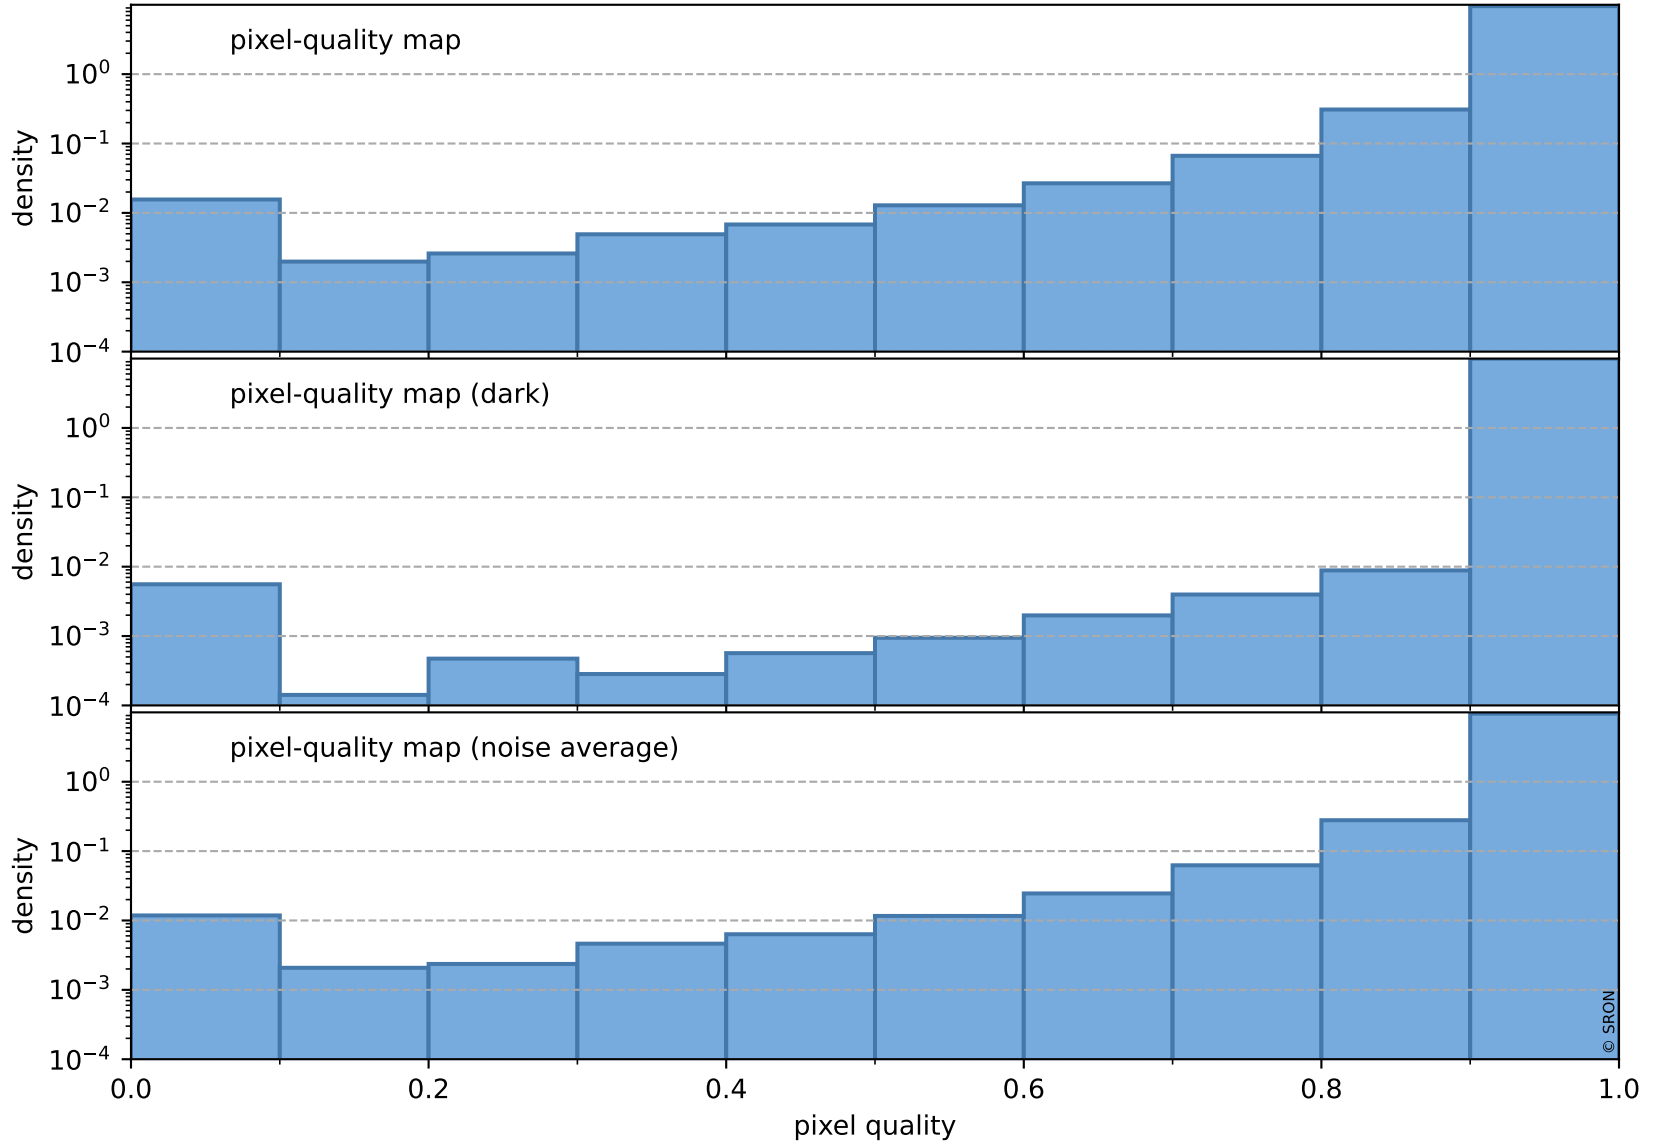

orbits : 19 in [7882, 7927]
coverage : 2019-04-22 / 2019-04-25
to good : 368
good to bad : 917
to worst : 120
created : 2023-08-22T07:54:52

total quality compared with SWIR pixel-quality CKD

Tropomi SWIR pixel quality (official)

orbits : 19 in [7882, 7927]
coverage : 2019-04-22 / 2019-04-25
created : 2023-08-22T07:54:53

Histograms of pixel-quality

Tropomi SWIR pixel quality (official) ground-tracks of Sentinel-5P

orbits : 19 in [7882, 7927]
coverage : 2019-04-22 / 2019-04-25
created : 2023-08-22T07:54:53