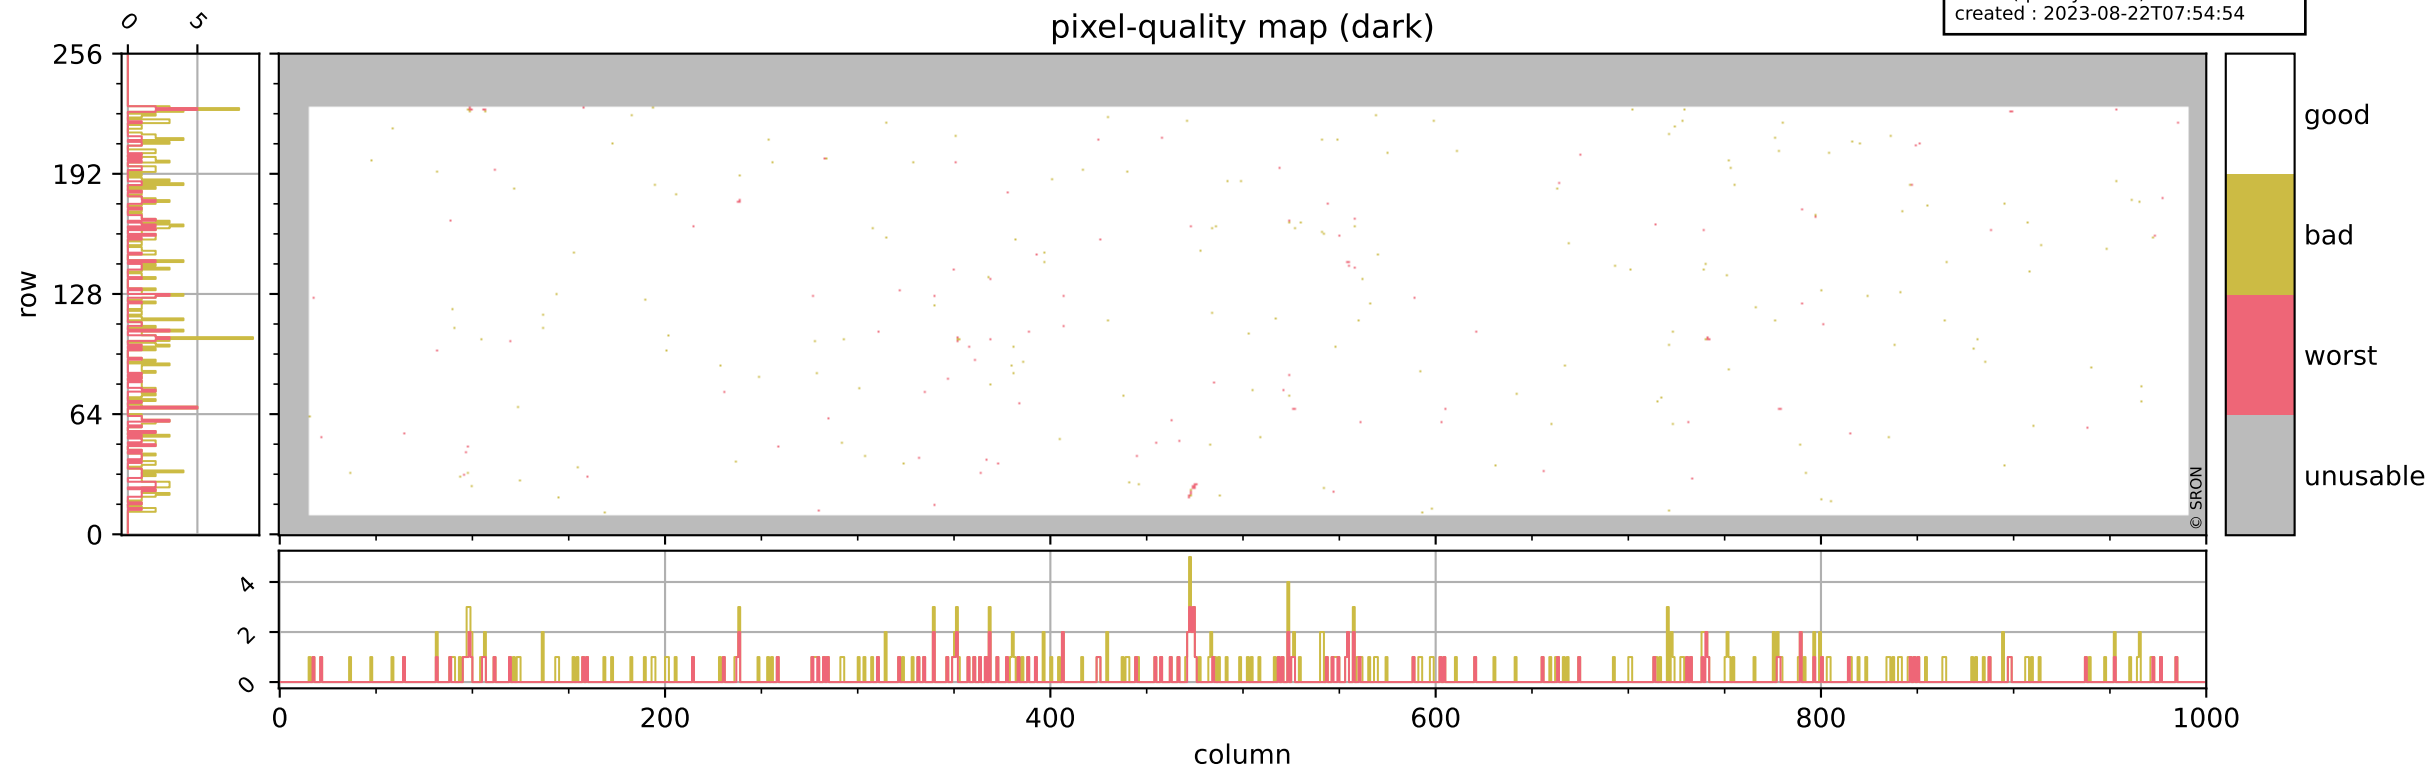

Tropomi SWIR pixel quality (official)

orbits : 19 in [7897, 7942]
coverage : 2019-04-23 / 2019-04-26
bad (quality < 0.8) : 2927
worst (quality < 0.1) : 331
created : 2023-08-22T07:54:54

pixel-quality map

Tropomi SWIR pixel quality (official)

orbits : 19 in [7897, 7942]
coverage : 2019-04-23 / 2019-04-26
bad (quality < 0.8) : 294
worst (quality < 0.1) : 117
created : 2023-08-22T07:54:54

Tropomi SWIR pixel quality (official)

orbits : 19 in [7897, 7942]
coverage : 2019-04-23 / 2019-04-26
bad (quality < 0.8) : 2661
worst (quality < 0.1) : 251
created : 2023-08-22T07:54:54

pixel-quality map (noise average)

Tropomi SWIR pixel quality (official)

orbits : 19 in [7897, 7942]
coverage : 2019-04-23 / 2019-04-26
to good : 365
good to bad : 922
to worst : 120
created : 2023-08-22T07:54:55

total quality compared with SWIR pixel-quality CKD

Tropomi SWIR pixel quality (official)