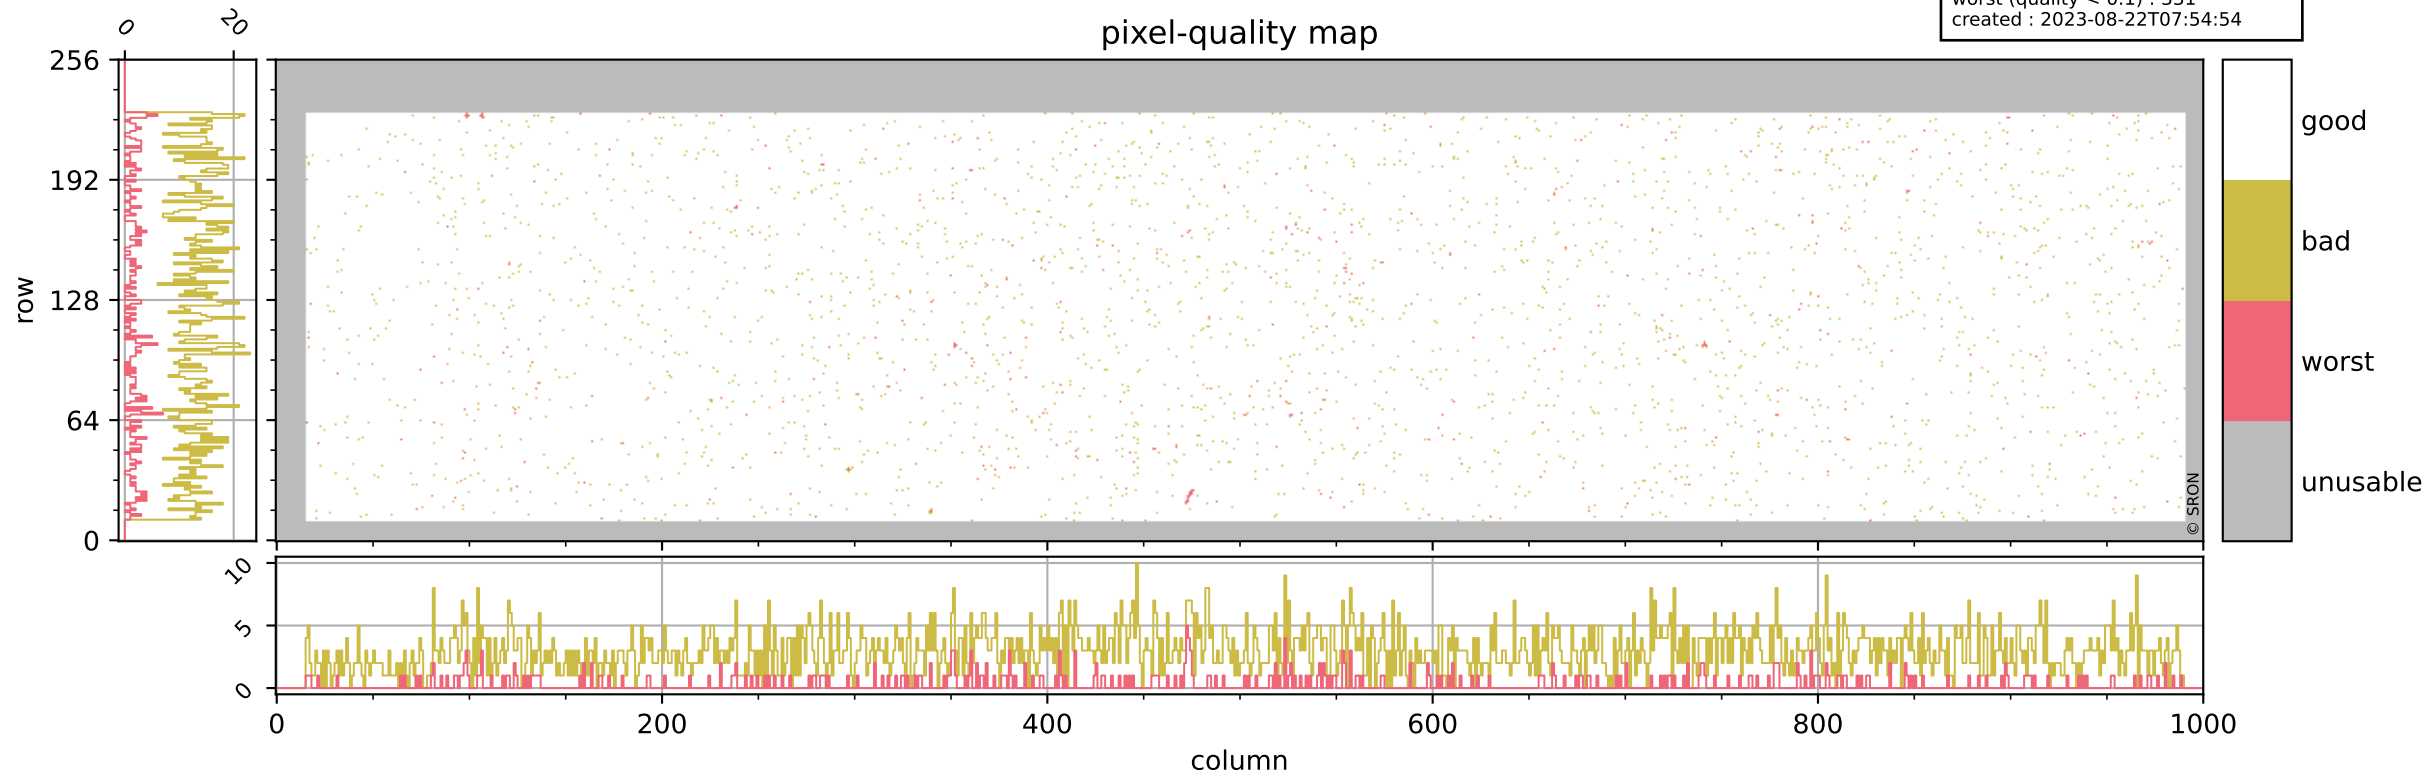

Tropomi SWIR pixel quality (official)

orbits : 19 in [7897, 7942]
coverage : 2019-04-23 / 2019-04-26
bad (quality < 0.8) : 2927
worst (quality < 0.1) : 331
created : 2023-08-22T07:54:54

pixel-quality map

Tropomi SWIR pixel quality (official)

orbits : 19 in [7897, 7942]
coverage : 2019-04-23 / 2019-04-26
bad (quality < 0.8) : 294
worst (quality < 0.1) : 117
created : 2023-08-22T07:54:54

Tropomi SWIR pixel quality (official)

orbits : 19 in [7897, 7942]
coverage : 2019-04-23 / 2019-04-26
bad (quality < 0.8) : 2661
worst (quality < 0.1) : 251
created : 2023-08-22T07:54:54

pixel-quality map (noise average)

Tropomi SWIR pixel quality (official)

orbits : 19 in [7897, 7942]
coverage : 2019-04-23 / 2019-04-26
created : 2023-08-22T07:54:55

Histograms of pixel-quality

Tropomi SWIR pixel quality (official) ground-tracks of Sentinel-5P

orbits : 19 in [7897, 7942]
coverage : 2019-04-23 / 2019-04-26
created : 2023-08-22T07:54:55