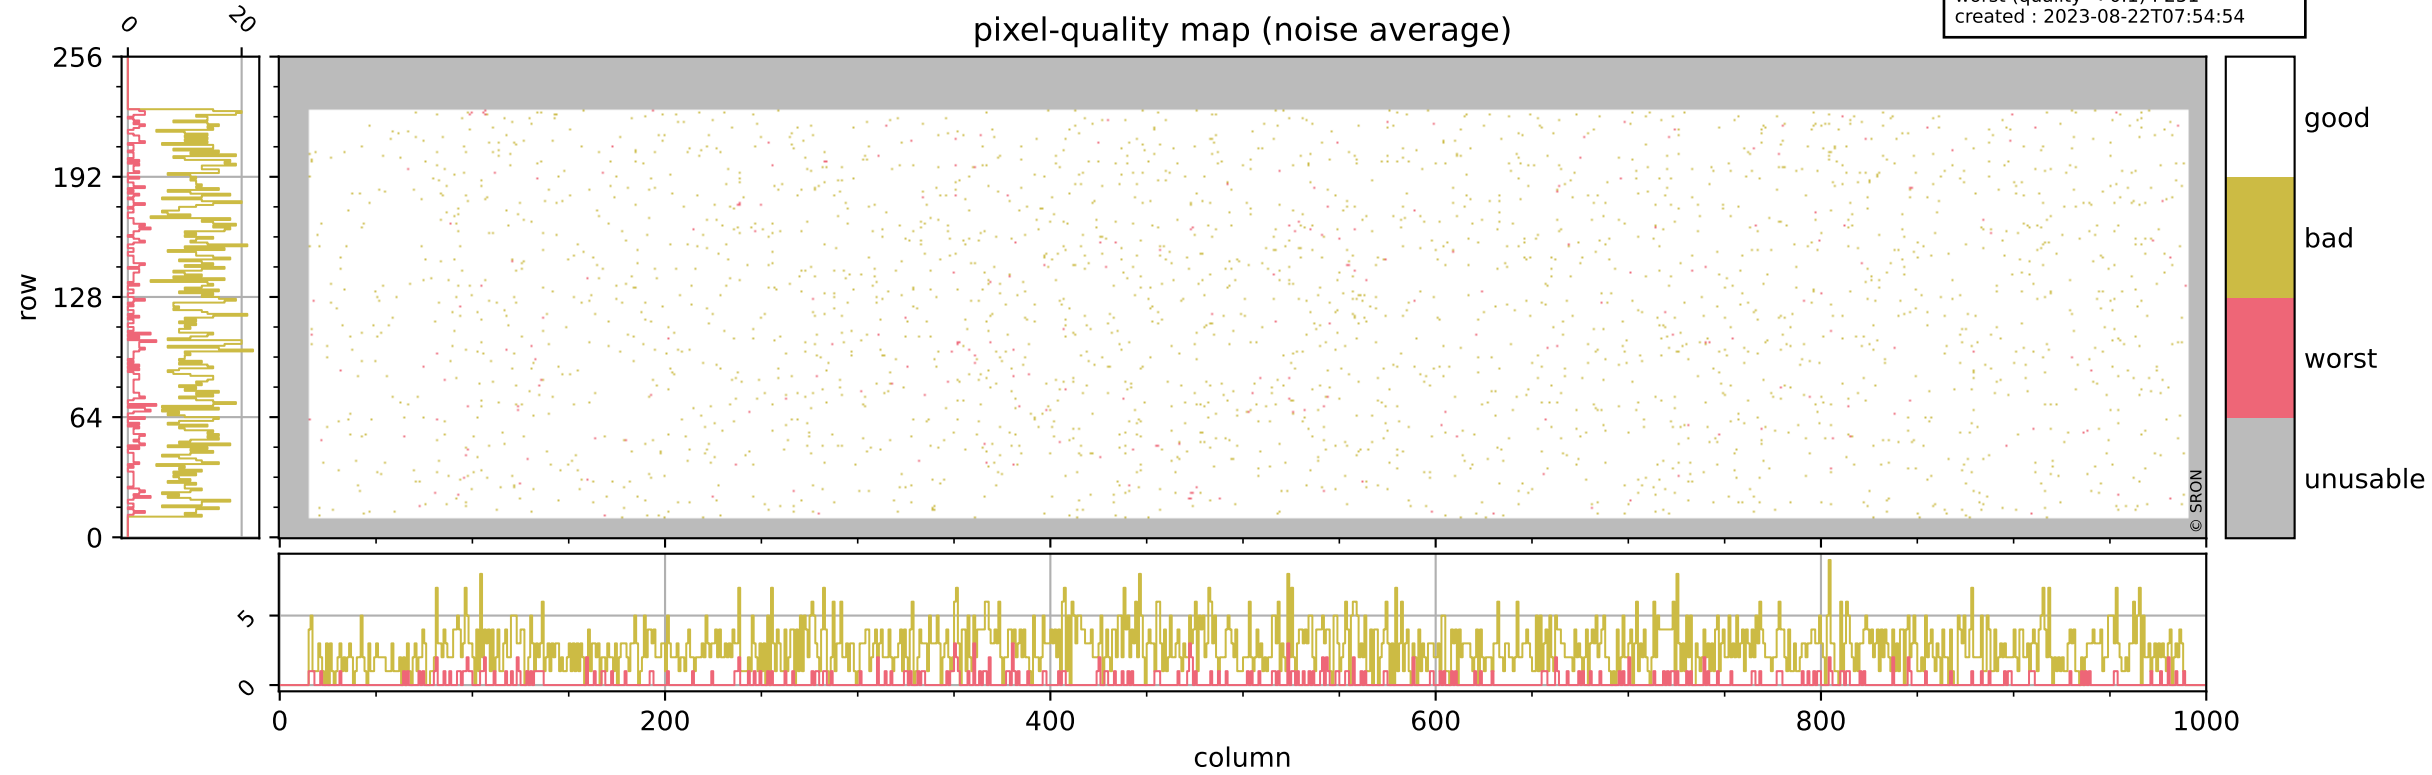

Tropomi SWIR pixel quality (official)

orbits : 19 in [7897, 7942]
coverage : 2019-04-23 / 2019-04-26
bad (quality < 0.8) : 294
worst (quality < 0.1) : 117
created : 2023-08-22T07:54:54

Tropomi SWIR pixel quality (official)

orbits : 19 in [7897, 7942]
coverage : 2019-04-23 / 2019-04-26
bad (quality < 0.8) : 2661
worst (quality < 0.1) : 251
created : 2023-08-22T07:54:54

pixel-quality map (noise average)

Tropomi SWIR pixel quality (official)

orbits : 19 in [7897, 7942]
coverage : 2019-04-23 / 2019-04-26
to good : 365
good to bad : 922
to worst : 120
created : 2023-08-22T07:54:55

total quality compared with SWIR pixel-quality CKD

Tropomi SWIR pixel quality (official)

orbits : 19 in [7897, 7942]
coverage : 2019-04-23 / 2019-04-26
created : 2023-08-22T07:54:55

Histograms of pixel-quality

Tropomi SWIR pixel quality (official) ground-tracks of Sentinel-5P

orbits : 19 in [7897, 7942]
coverage : 2019-04-23 / 2019-04-26
created : 2023-08-22T07:54:55