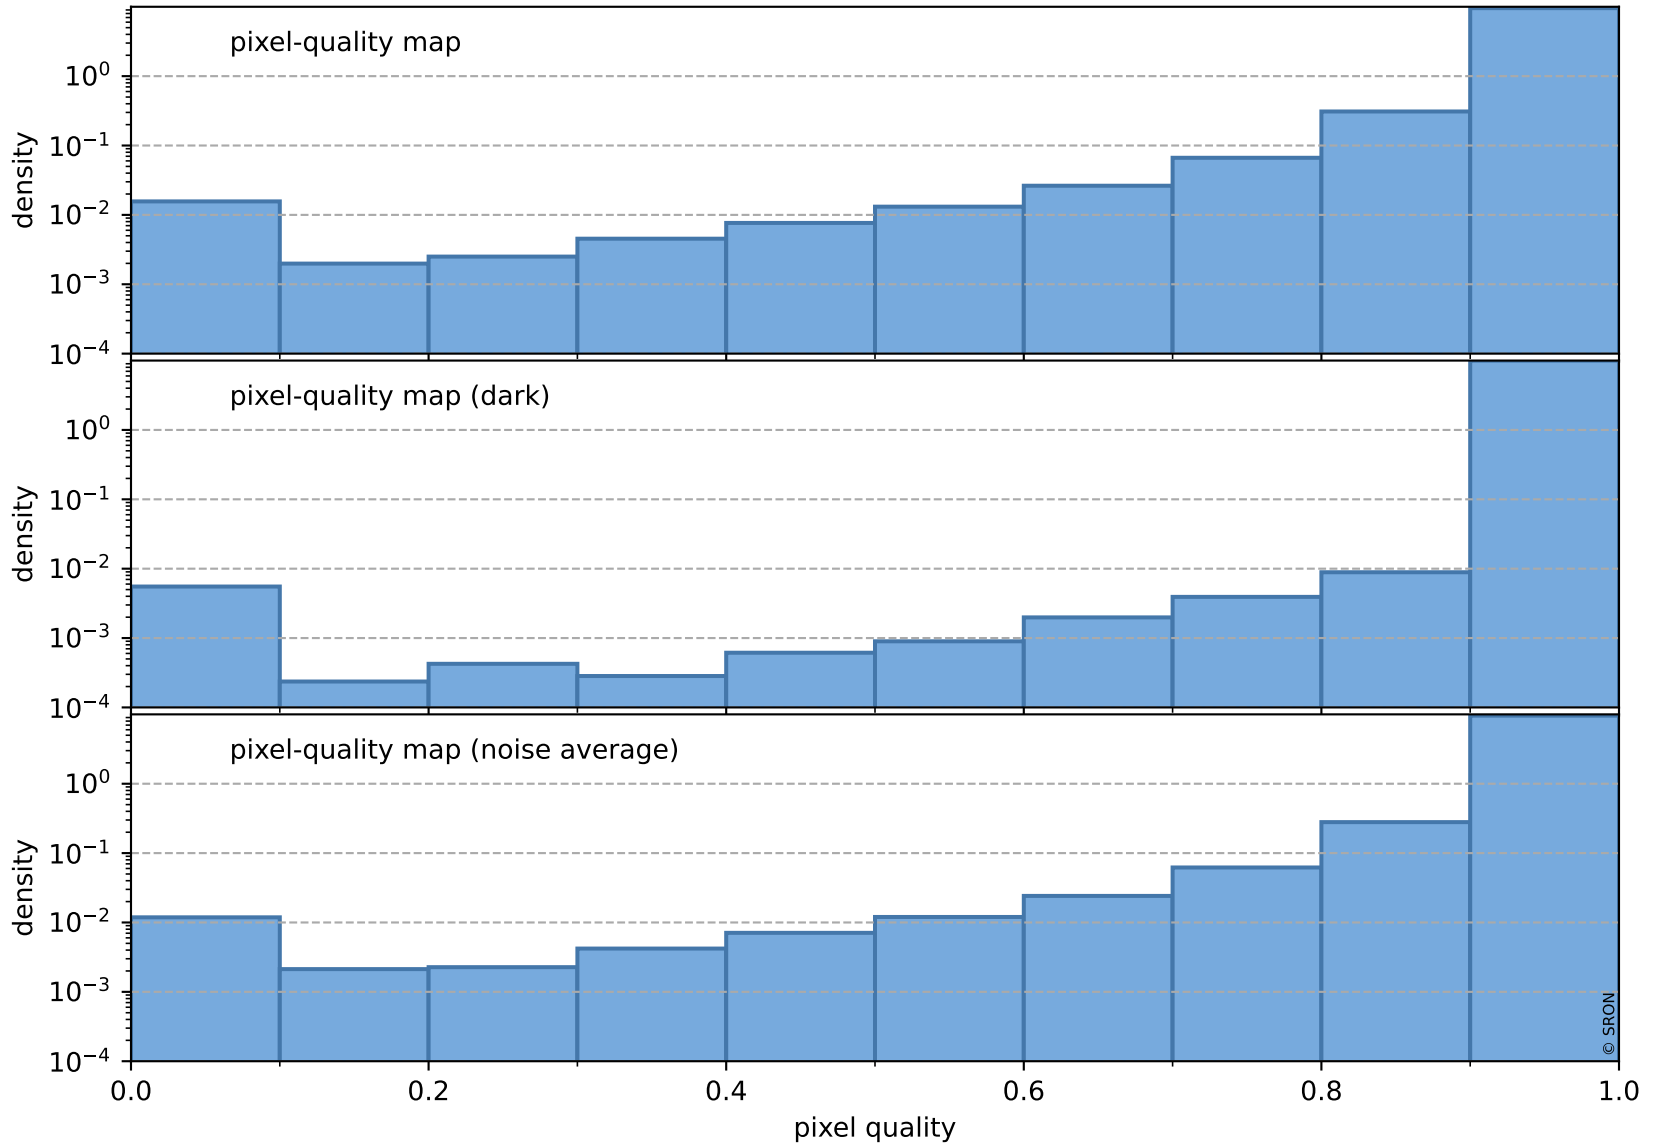

orbits : 19 in [7897, 7942]
coverage : 2019-04-23 / 2019-04-26
to good : 365
good to bad : 922
to worst : 120
created : 2023-08-22T07:54:55

total quality compared with SWIR pixel-quality CKD

Tropomi SWIR pixel quality (official)

orbits : 19 in [7897, 7942]
coverage : 2019-04-23 / 2019-04-26
created : 2023-08-22T07:54:55

Histograms of pixel-quality

Tropomi SWIR pixel quality (official) ground-tracks of Sentinel-5P

orbits : 19 in [7897, 7942]
coverage : 2019-04-23 / 2019-04-26
created : 2023-08-22T07:54:55

Tropomi SWIR pixel quality (official)

orbits : [2827, 7942]
coverage : 2018-04-30 / 2019-04-26
created : 2023-08-22T07:54:56

trend of pixel quality & temperatures