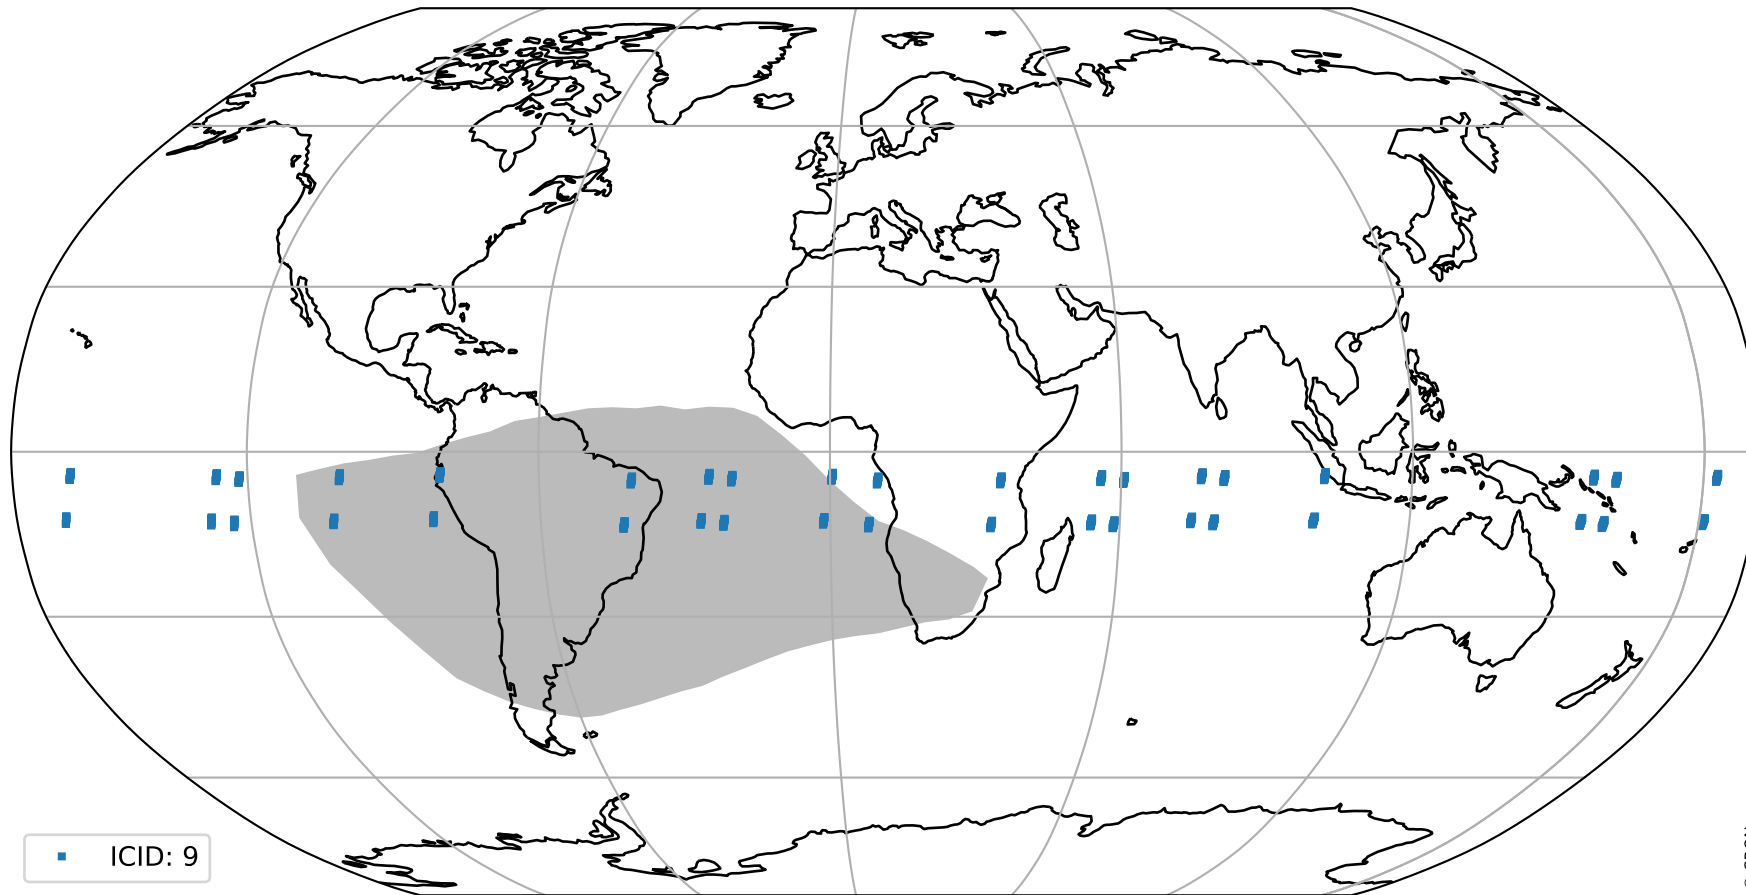

orbits : 19 in [7897, 7942]
coverage : 2019-04-23 / 2019-04-26
bad (quality < 0.8) : 2661
worst (quality < 0.1) : 251
created : 2023-08-22T07:54:54

pixel-quality map (noise average)

Tropomi SWIR pixel quality (official)

orbits : 19 in [7897, 7942]
coverage : 2019-04-23 / 2019-04-26
to good : 365
good to bad : 922
to worst : 120
created : 2023-08-22T07:54:55

total quality compared with SWIR pixel-quality CKD

Tropomi SWIR pixel quality (official)

orbits : 19 in [7897, 7942]
coverage : 2019-04-23 / 2019-04-26
created : 2023-08-22T07:54:55

Histograms of pixel-quality

Tropomi SWIR pixel quality (official) ground-tracks of Sentinel-5P

orbits : 19 in [7897, 7942]
coverage : 2019-04-23 / 2019-04-26
created : 2023-08-22T07:54:55