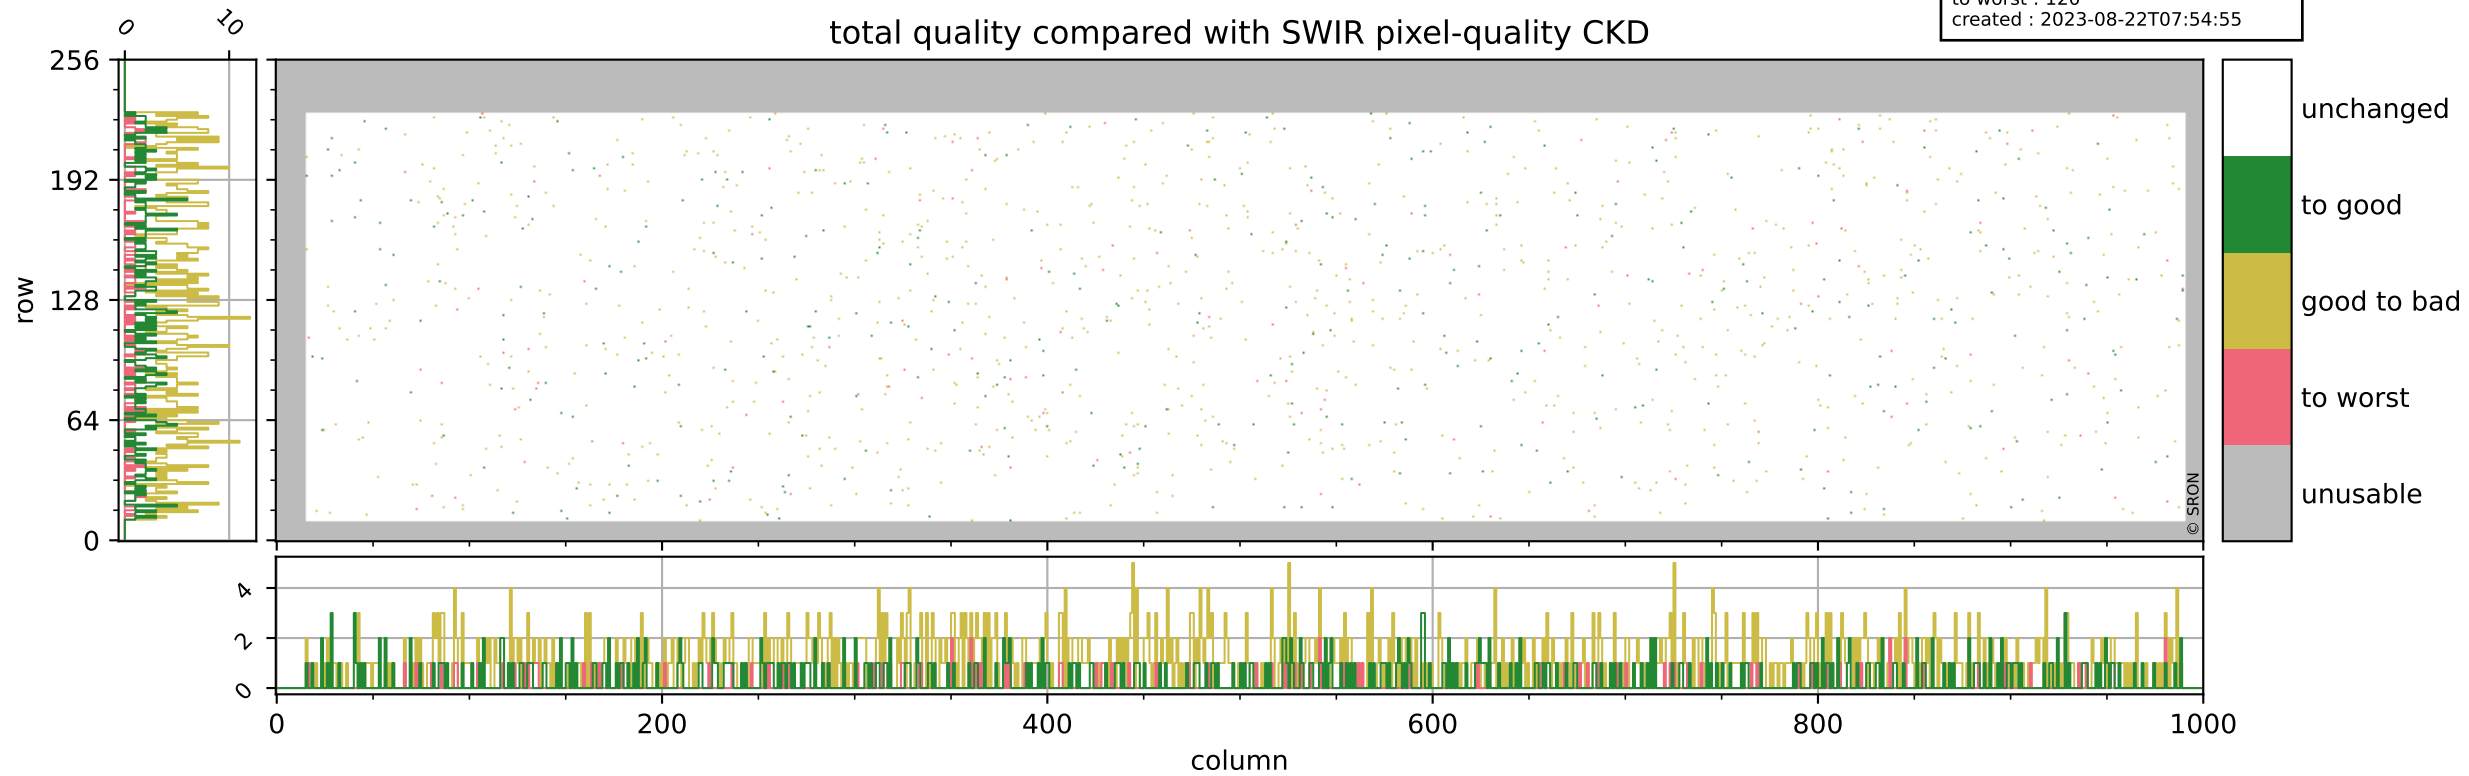

Tropomi SWIR pixel quality (official)

orbits : 19 in [7897, 7942]
coverage : 2019-04-23 / 2019-04-26
bad (quality < 0.8) : 294
worst (quality < 0.1) : 117
created : 2023-08-22T07:54:54

Tropomi SWIR pixel quality (official)

orbits : 19 in [7897, 7942]
coverage : 2019-04-23 / 2019-04-26
bad (quality < 0.8) : 2661
worst (quality < 0.1) : 251
created : 2023-08-22T07:54:54

pixel-quality map (noise average)

Tropomi SWIR pixel quality (official)

orbits : 19 in [7897, 7942]
coverage : 2019-04-23 / 2019-04-26
to good : 365
good to bad : 922
to worst : 120
created : 2023-08-22T07:54:55

total quality compared with SWIR pixel-quality CKD

Tropomi SWIR pixel quality (official)

orbits : 19 in [7897, 7942]
coverage : 2019-04-23 / 2019-04-26
created : 2023-08-22T07:54:55

Histograms of pixel-quality

Tropomi SWIR pixel quality (official) ground-tracks of Sentinel-5P

orbits : 19 in [7897, 7942]
coverage : 2019-04-23 / 2019-04-26
created : 2023-08-22T07:54:55