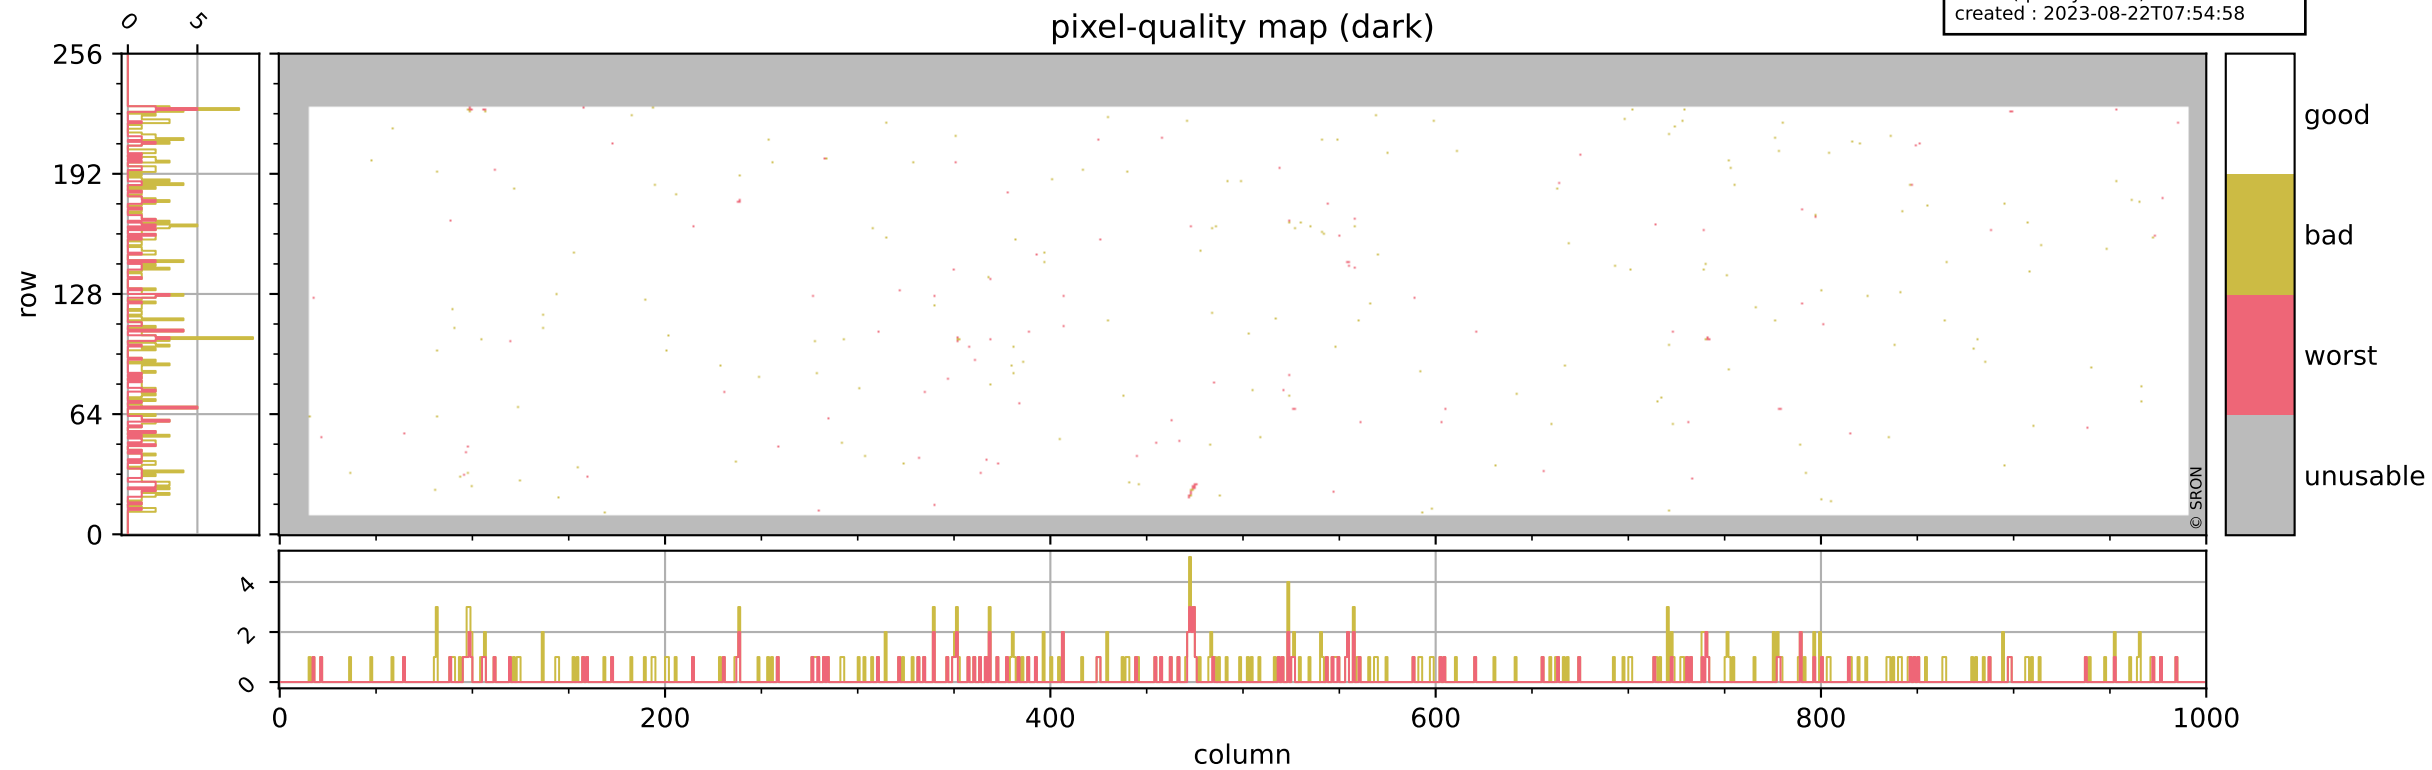

Tropomi SWIR pixel quality (official)

orbits : 19 in [7927, 7972]
coverage : 2019-04-25 / 2019-04-28
bad (quality < 0.8) : 2953
worst (quality < 0.1) : 350
created : 2023-08-22T07:54:58

pixel-quality map

Tropomi SWIR pixel quality (official)

orbits : 19 in [7927, 7972]
coverage : 2019-04-25 / 2019-04-28
bad (quality < 0.8) : 297
worst (quality < 0.1) : 118
created : 2023-08-22T07:54:58

Tropomi SWIR pixel quality (official)

orbits : 19 in [7927, 7972]
coverage : 2019-04-25 / 2019-04-28
bad (quality < 0.8) : 2694
worst (quality < 0.1) : 275
created : 2023-08-22T07:54:59

pixel-quality map (noise average)

Tropomi SWIR pixel quality (official)

orbits : 19 in [7927, 7972]
coverage : 2019-04-25 / 2019-04-28
to good : 351
good to bad : 914
to worst : 139
created : 2023-08-22T07:54:59

total quality compared with SWIR pixel-quality CKD

Tropomi SWIR pixel quality (official)