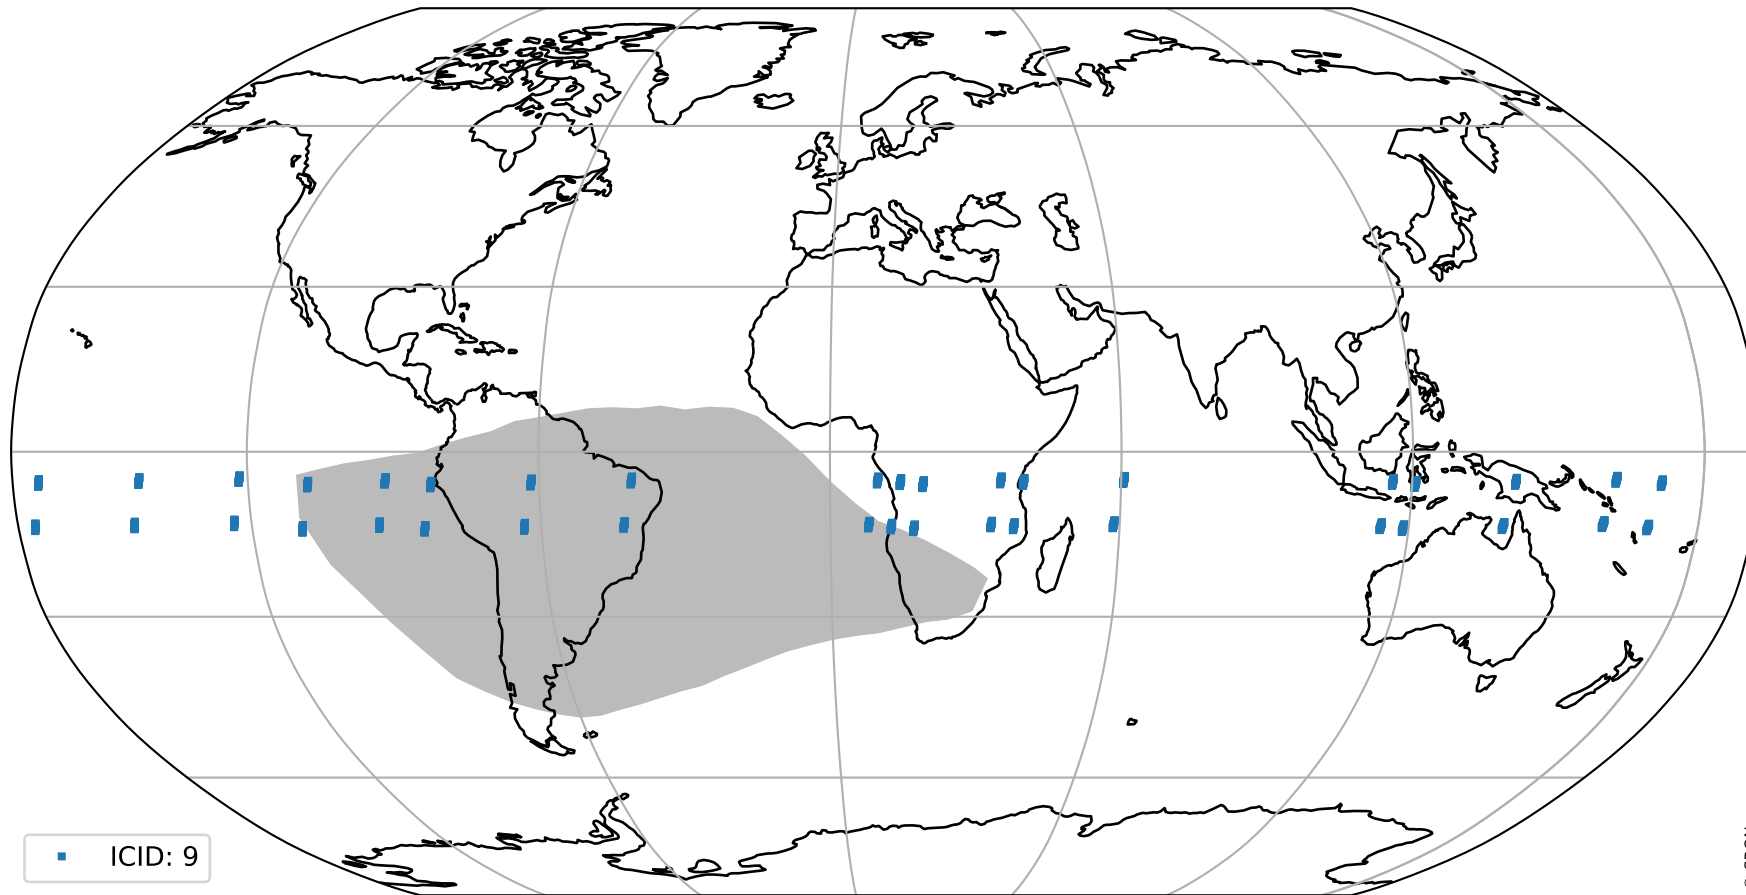

orbits : 19 in [7927, 7972]
coverage : 2019-04-25 / 2019-04-28
bad (quality < 0.8) : 2694
worst (quality < 0.1) : 275
created : 2023-08-22T07:54:59

pixel-quality map (noise average)

Tropomi SWIR pixel quality (official)

orbits : 19 in [7927, 7972]
coverage : 2019-04-25 / 2019-04-28
to good : 351
good to bad : 914
to worst : 139
created : 2023-08-22T07:54:59

total quality compared with SWIR pixel-quality CKD

Tropomi SWIR pixel quality (official)

orbits : 19 in [7927, 7972]
coverage : 2019-04-25 / 2019-04-28
created : 2023-08-22T07:54:59

Histograms of pixel-quality

Tropomi SWIR pixel quality (official) ground-tracks of Sentinel-5P

orbits : 19 in [7927, 7972]
coverage : 2019-04-25 / 2019-04-28
created : 2023-08-22T07:55:00

Tropomi SWIR pixel quality (official)

orbits : [2827, 7972]
coverage : 2018-04-30 / 2019-04-28
created : 2023-08-22T07:55:00

trend of pixel quality & temperatures