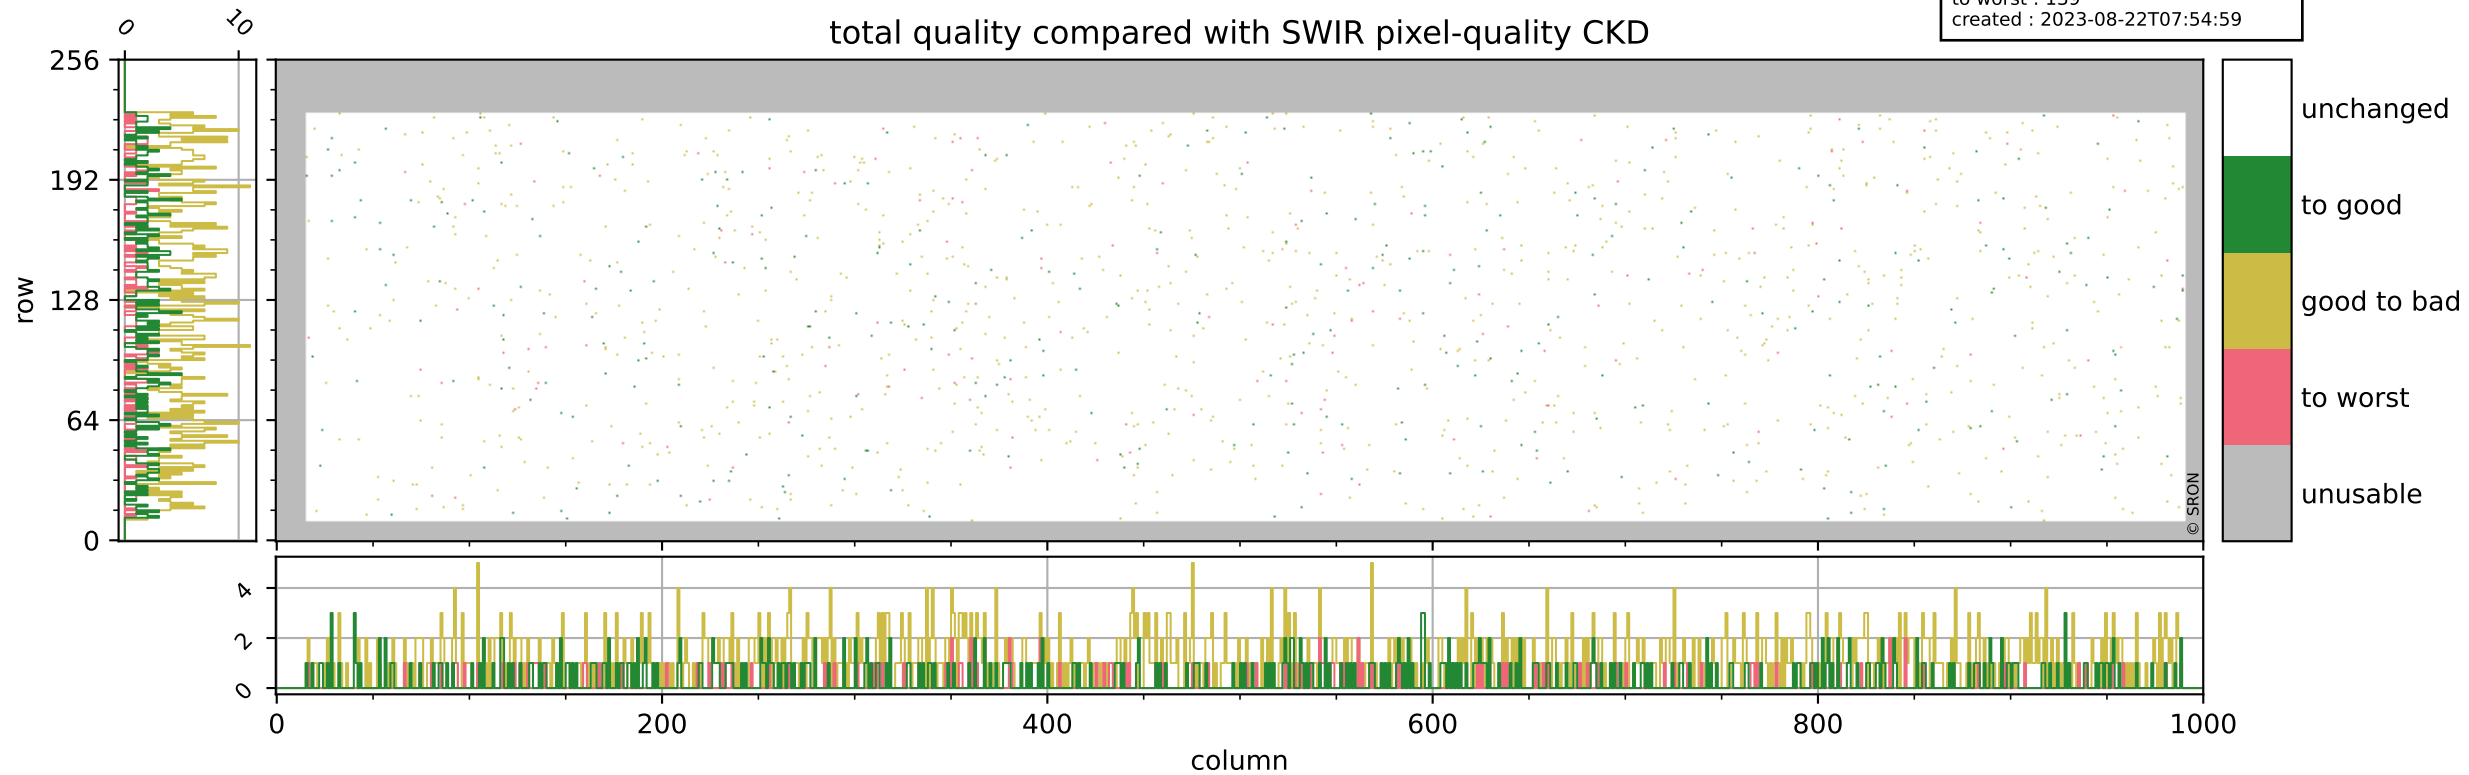

Tropomi SWIR pixel quality (official)

orbits : 19 in [7927, 7972]
coverage : 2019-04-25 / 2019-04-28
bad (quality < 0.8) : 297
worst (quality < 0.1) : 118
created : 2023-08-22T07:54:58

Tropomi SWIR pixel quality (official)

orbits : 19 in [7927, 7972]
coverage : 2019-04-25 / 2019-04-28
bad (quality < 0.8) : 2694
worst (quality < 0.1) : 275
created : 2023-08-22T07:54:59

pixel-quality map (noise average)

Tropomi SWIR pixel quality (official)

orbits : 19 in [7927, 7972]
coverage : 2019-04-25 / 2019-04-28
to good : 351
good to bad : 914
to worst : 139
created : 2023-08-22T07:54:59

total quality compared with SWIR pixel-quality CKD

Tropomi SWIR pixel quality (official)

orbits : 19 in [7927, 7972]
coverage : 2019-04-25 / 2019-04-28
created : 2023-08-22T07:54:59

Histograms of pixel-quality

Tropomi SWIR pixel quality (official) ground-tracks of Sentinel-5P

orbits : 19 in [7927, 7972]
coverage : 2019-04-25 / 2019-04-28
created : 2023-08-22T07:55:00