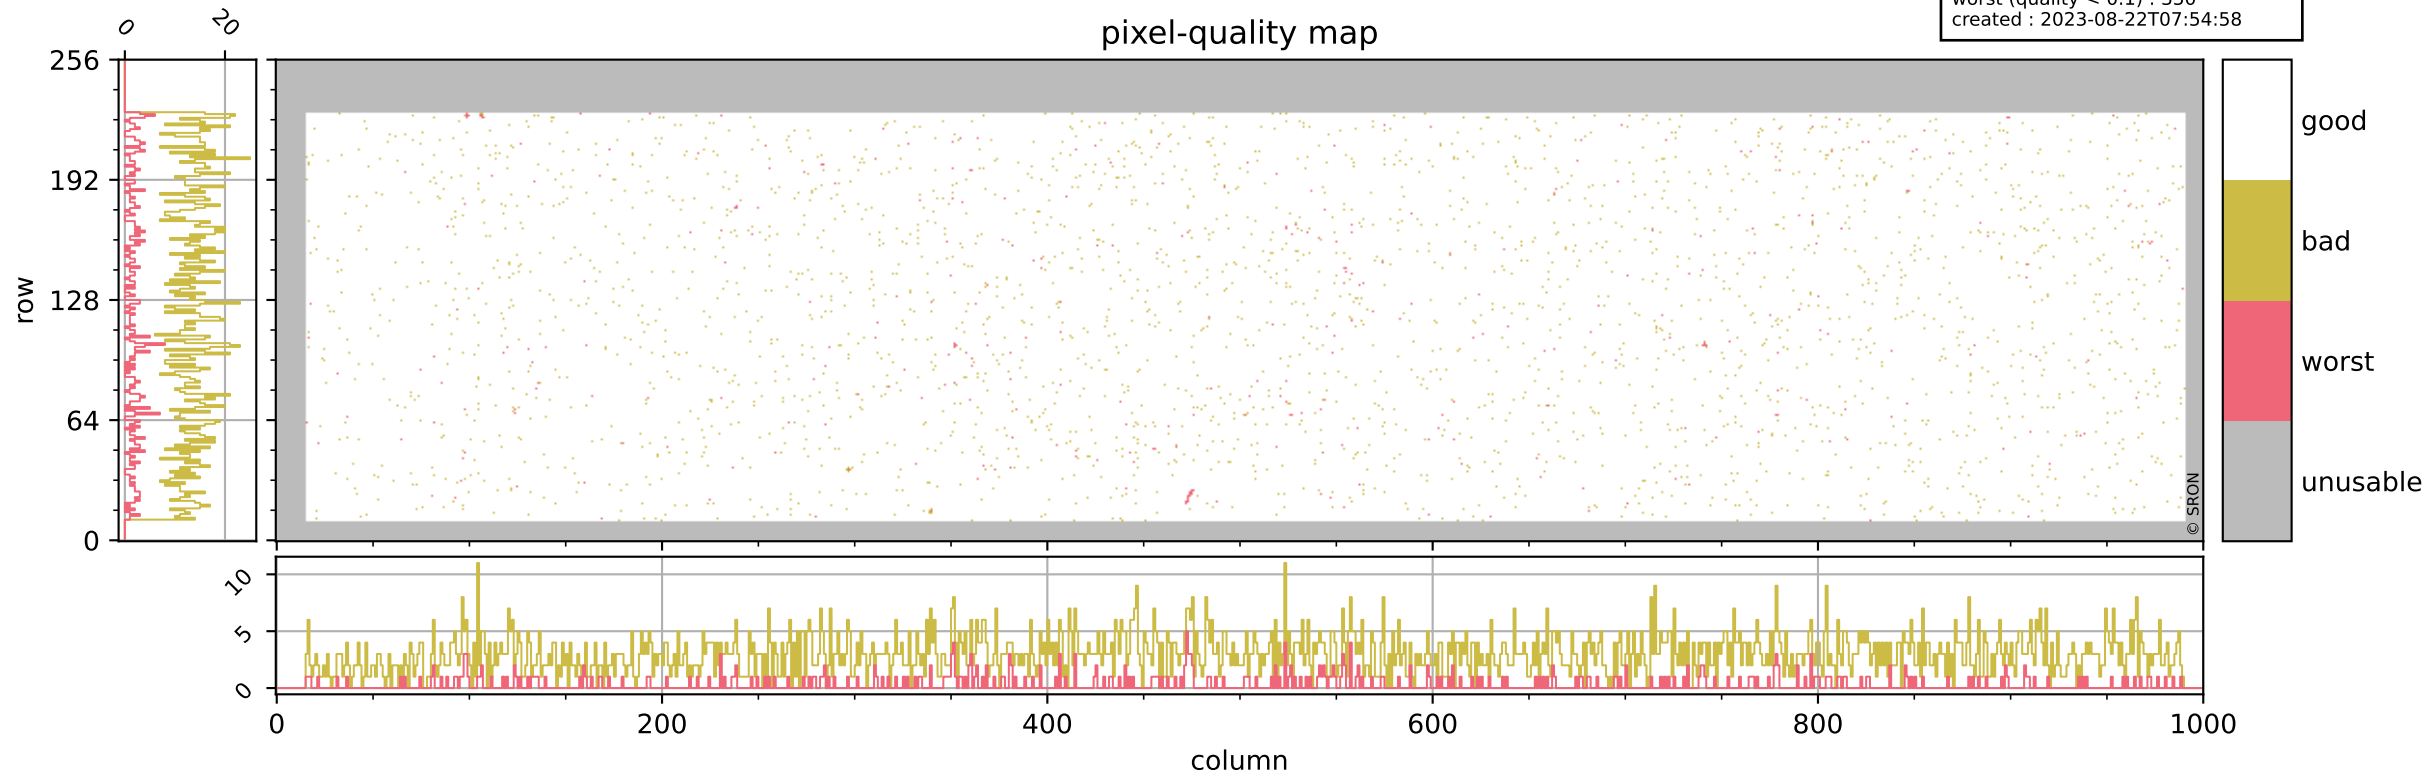

Tropomi SWIR pixel quality (official)

orbits : 19 in [7927, 7972]
coverage : 2019-04-25 / 2019-04-28
bad (quality < 0.8) : 2953
worst (quality < 0.1) : 350
created : 2023-08-22T07:54:58

pixel-quality map

Tropomi SWIR pixel quality (official)

orbits : 19 in [7927, 7972]
coverage : 2019-04-25 / 2019-04-28
bad (quality < 0.8) : 297
worst (quality < 0.1) : 118
created : 2023-08-22T07:54:58

Tropomi SWIR pixel quality (official)

orbits : 19 in [7927, 7972]
coverage : 2019-04-25 / 2019-04-28
bad (quality < 0.8) : 2694
worst (quality < 0.1) : 275
created : 2023-08-22T07:54:59

pixel-quality map (noise average)

Tropomi SWIR pixel quality (official)

orbits : 19 in [7927, 7972]
coverage : 2019-04-25 / 2019-04-28
to good : 351
good to bad : 914
to worst : 139
created : 2023-08-22T07:54:59

total quality compared with SWIR pixel-quality CKD

Tropomi SWIR pixel quality (official)