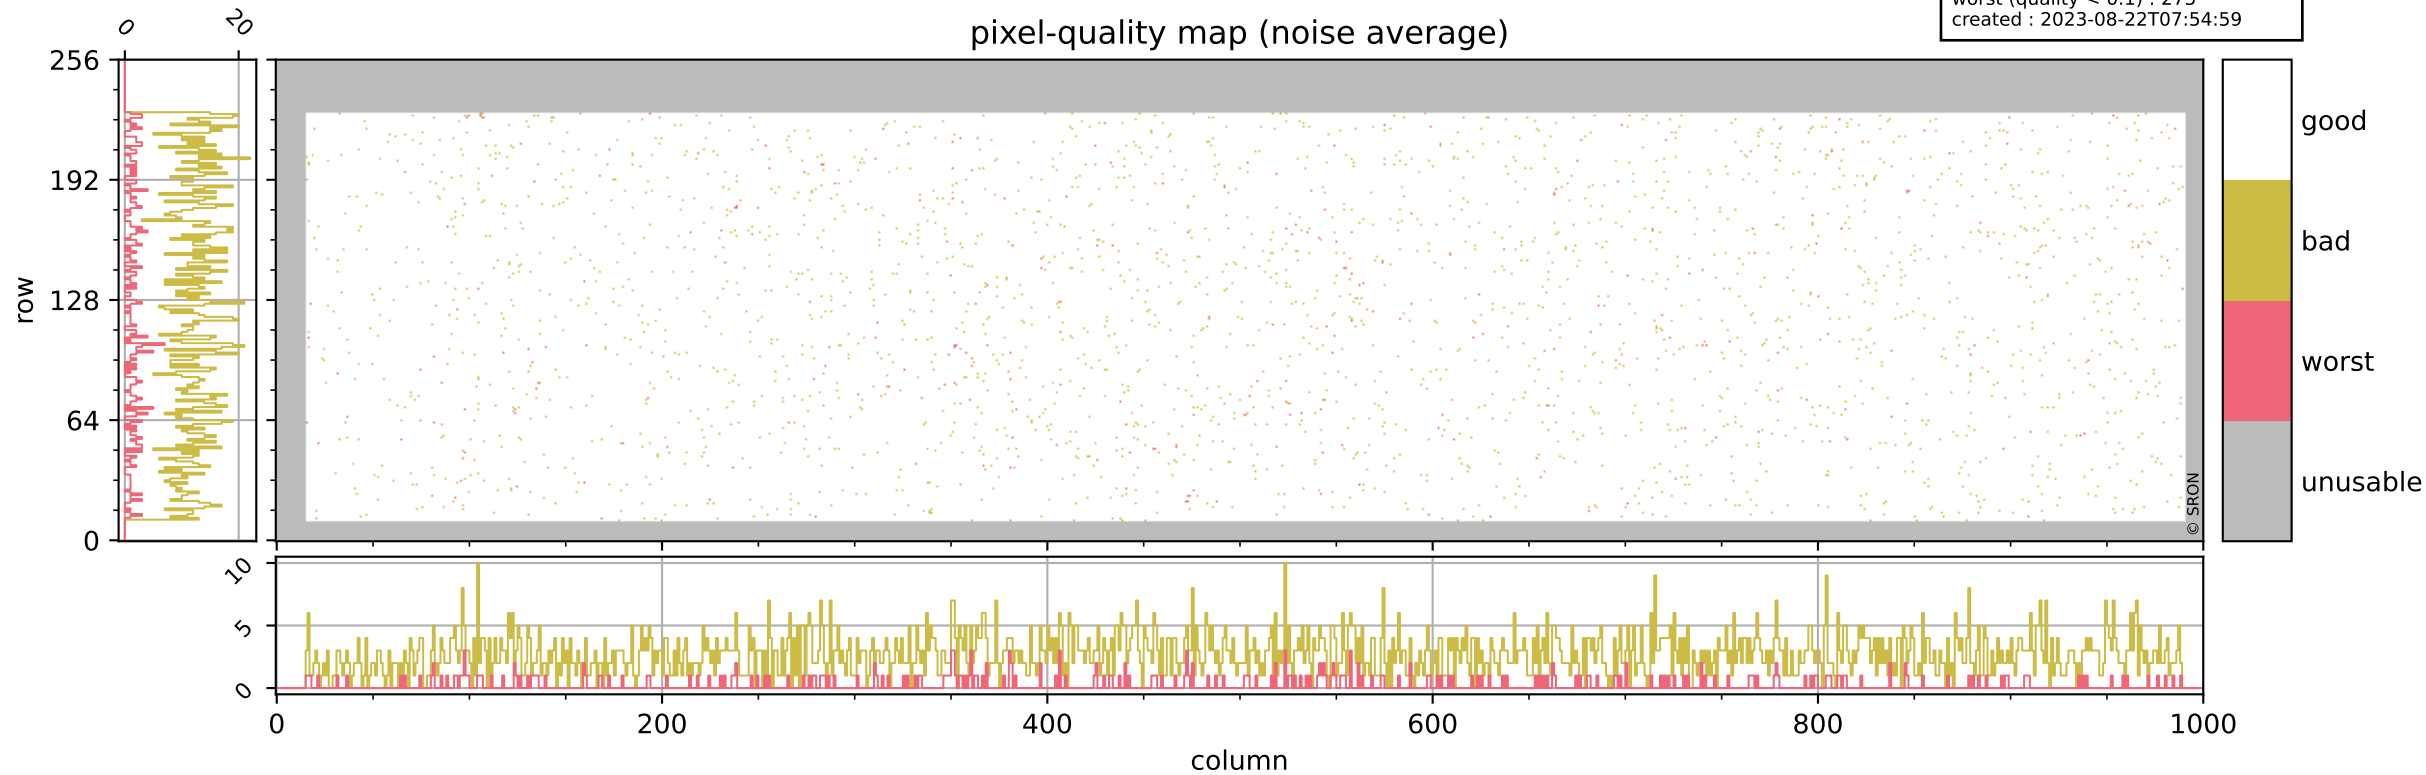

Tropomi SWIR pixel quality (official)

orbits : 19 in [7927, 7972]
coverage : 2019-04-25 / 2019-04-28
bad (quality < 0.8) : 297
worst (quality < 0.1) : 118
created : 2023-08-22T07:54:58

Tropomi SWIR pixel quality (official)

orbits : 19 in [7927, 7972]
coverage : 2019-04-25 / 2019-04-28
bad (quality < 0.8) : 2694
worst (quality < 0.1) : 275
created : 2023-08-22T07:54:59

pixel-quality map (noise average)

Tropomi SWIR pixel quality (official)

orbits : 19 in [7927, 7972]
coverage : 2019-04-25 / 2019-04-28
to good : 351
good to bad : 914
to worst : 139
created : 2023-08-22T07:54:59

total quality compared with SWIR pixel-quality CKD

Tropomi SWIR pixel quality (official)

orbits : 19 in [7927, 7972]
coverage : 2019-04-25 / 2019-04-28
created : 2023-08-22T07:54:59

Histograms of pixel-quality

Tropomi SWIR pixel quality (official) ground-tracks of Sentinel-5P

orbits : 19 in [7927, 7972]
coverage : 2019-04-25 / 2019-04-28
created : 2023-08-22T07:55:00