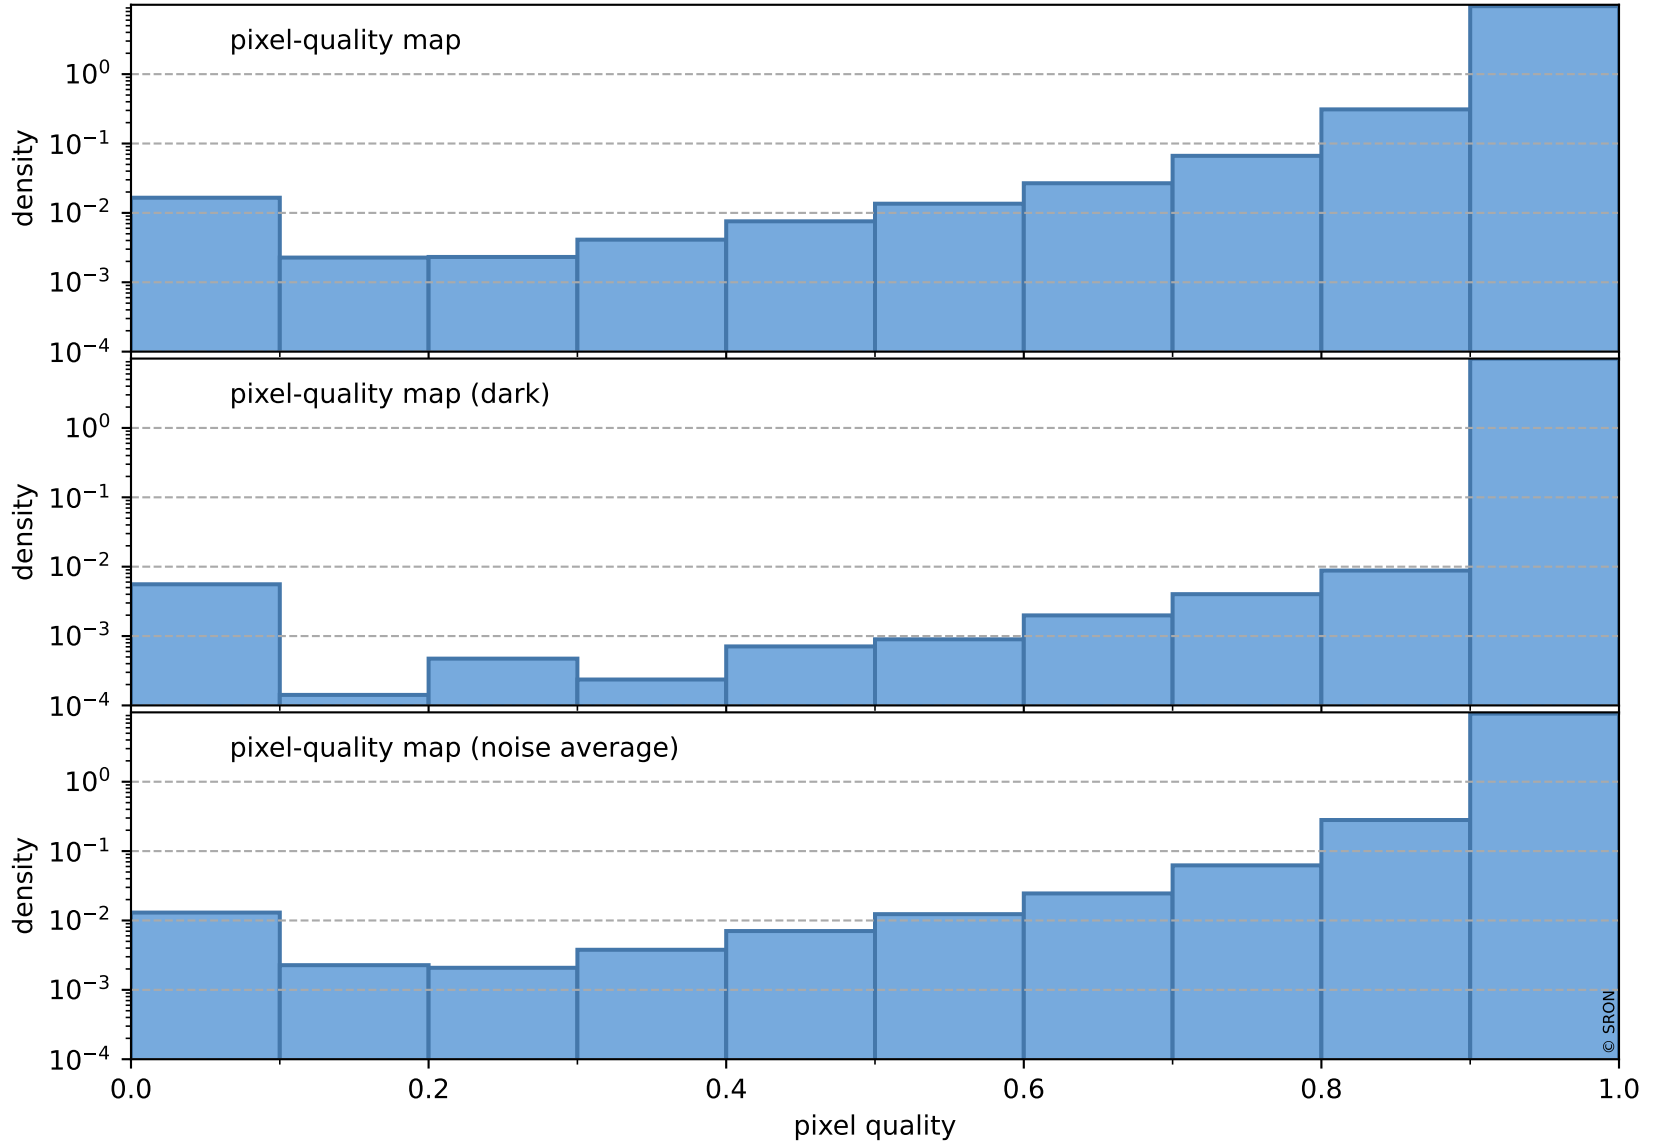

orbits : 19 in [7927, 7972]
coverage : 2019-04-25 / 2019-04-28
to good : 351
good to bad : 914
to worst : 139
created : 2023-08-22T07:54:59

total quality compared with SWIR pixel-quality CKD

Tropomi SWIR pixel quality (official)

orbits : 19 in [7927, 7972]
coverage : 2019-04-25 / 2019-04-28
created : 2023-08-22T07:54:59

Histograms of pixel-quality

Tropomi SWIR pixel quality (official) ground-tracks of Sentinel-5P

orbits : 19 in [7927, 7972]
coverage : 2019-04-25 / 2019-04-28
created : 2023-08-22T07:55:00

Tropomi SWIR pixel quality (official)

orbits : [2827, 7972]
coverage : 2018-04-30 / 2019-04-28
created : 2023-08-22T07:55:00

trend of pixel quality & temperatures