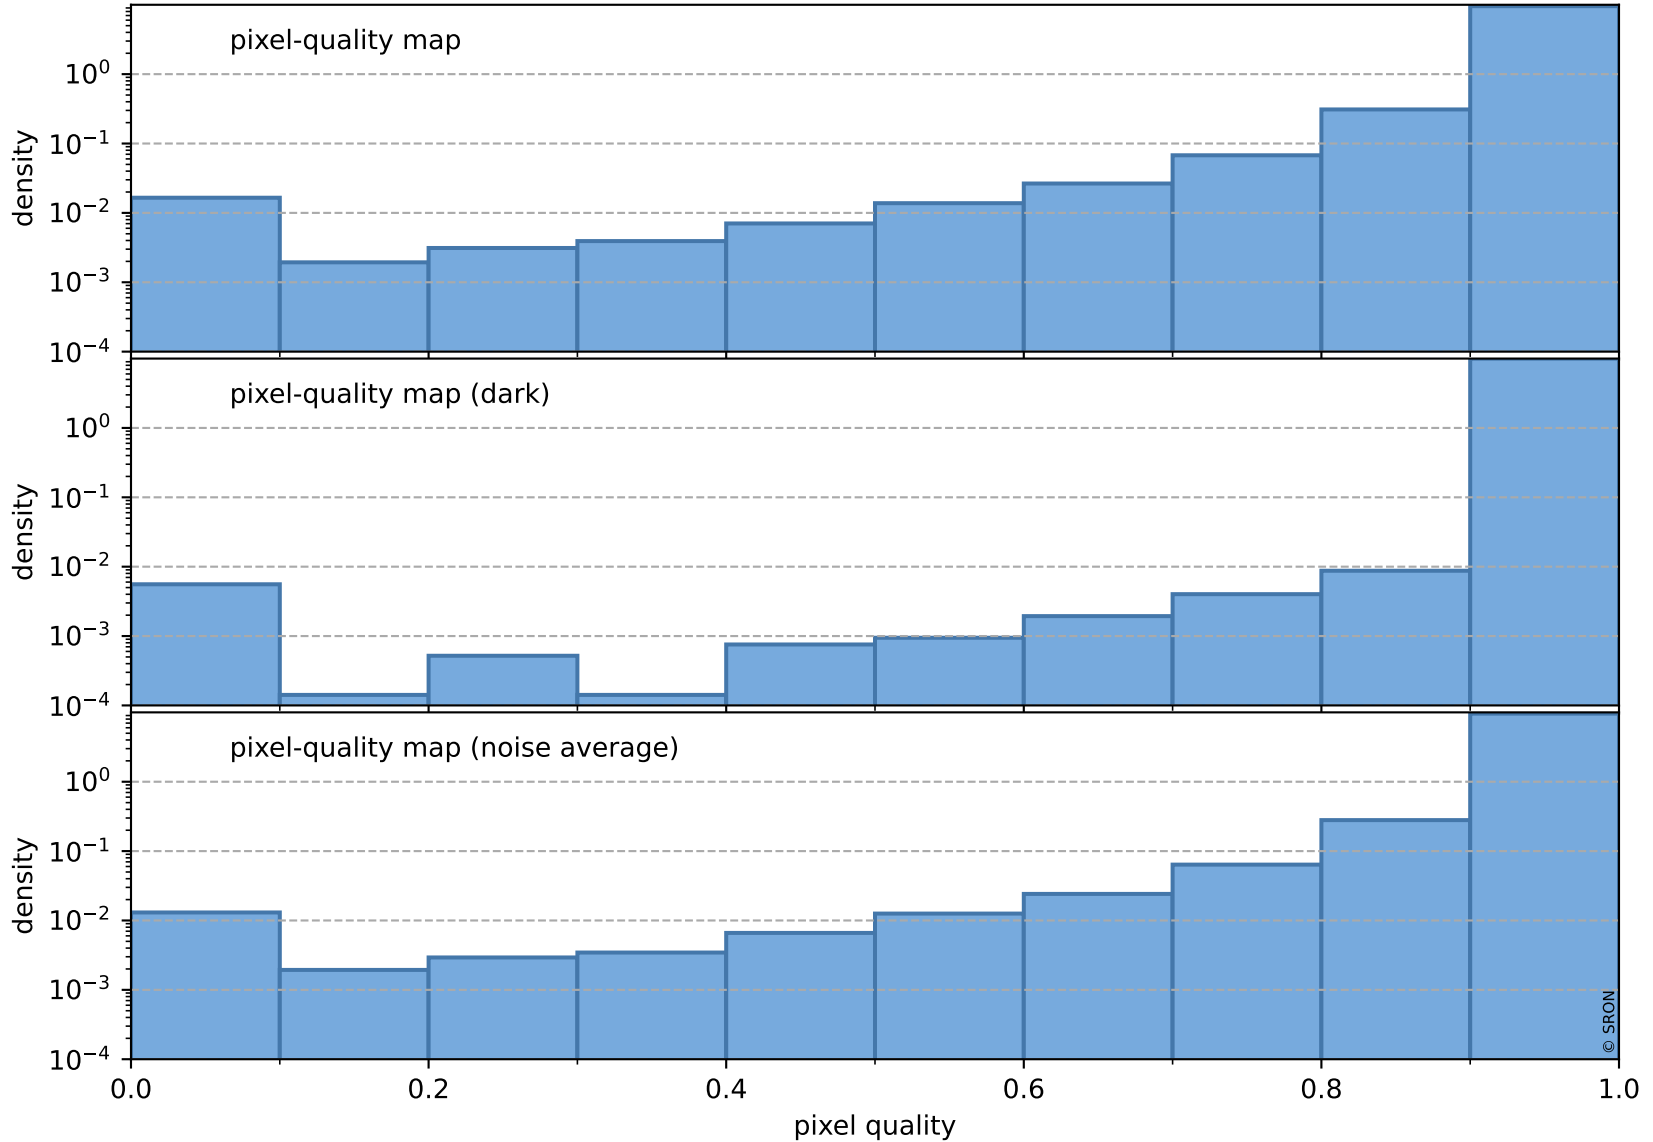

orbits : 20 in [7942, 7987]
coverage : 2019-04-26 / 2019-04-29
to good : 352
good to bad : 940
to worst : 140
created : 2023-08-22T07:55:01

total quality compared with SWIR pixel-quality CKD

Tropomi SWIR pixel quality (official)

orbits : 20 in [7942, 7987]
coverage : 2019-04-26 / 2019-04-29
created : 2023-08-22T07:55:01

Histograms of pixel-quality

Tropomi SWIR pixel quality (official) ground-tracks of Sentinel-5P

orbits : 20 in [7942, 7987]
coverage : 2019-04-26 / 2019-04-29
created : 2023-08-22T07:55:02