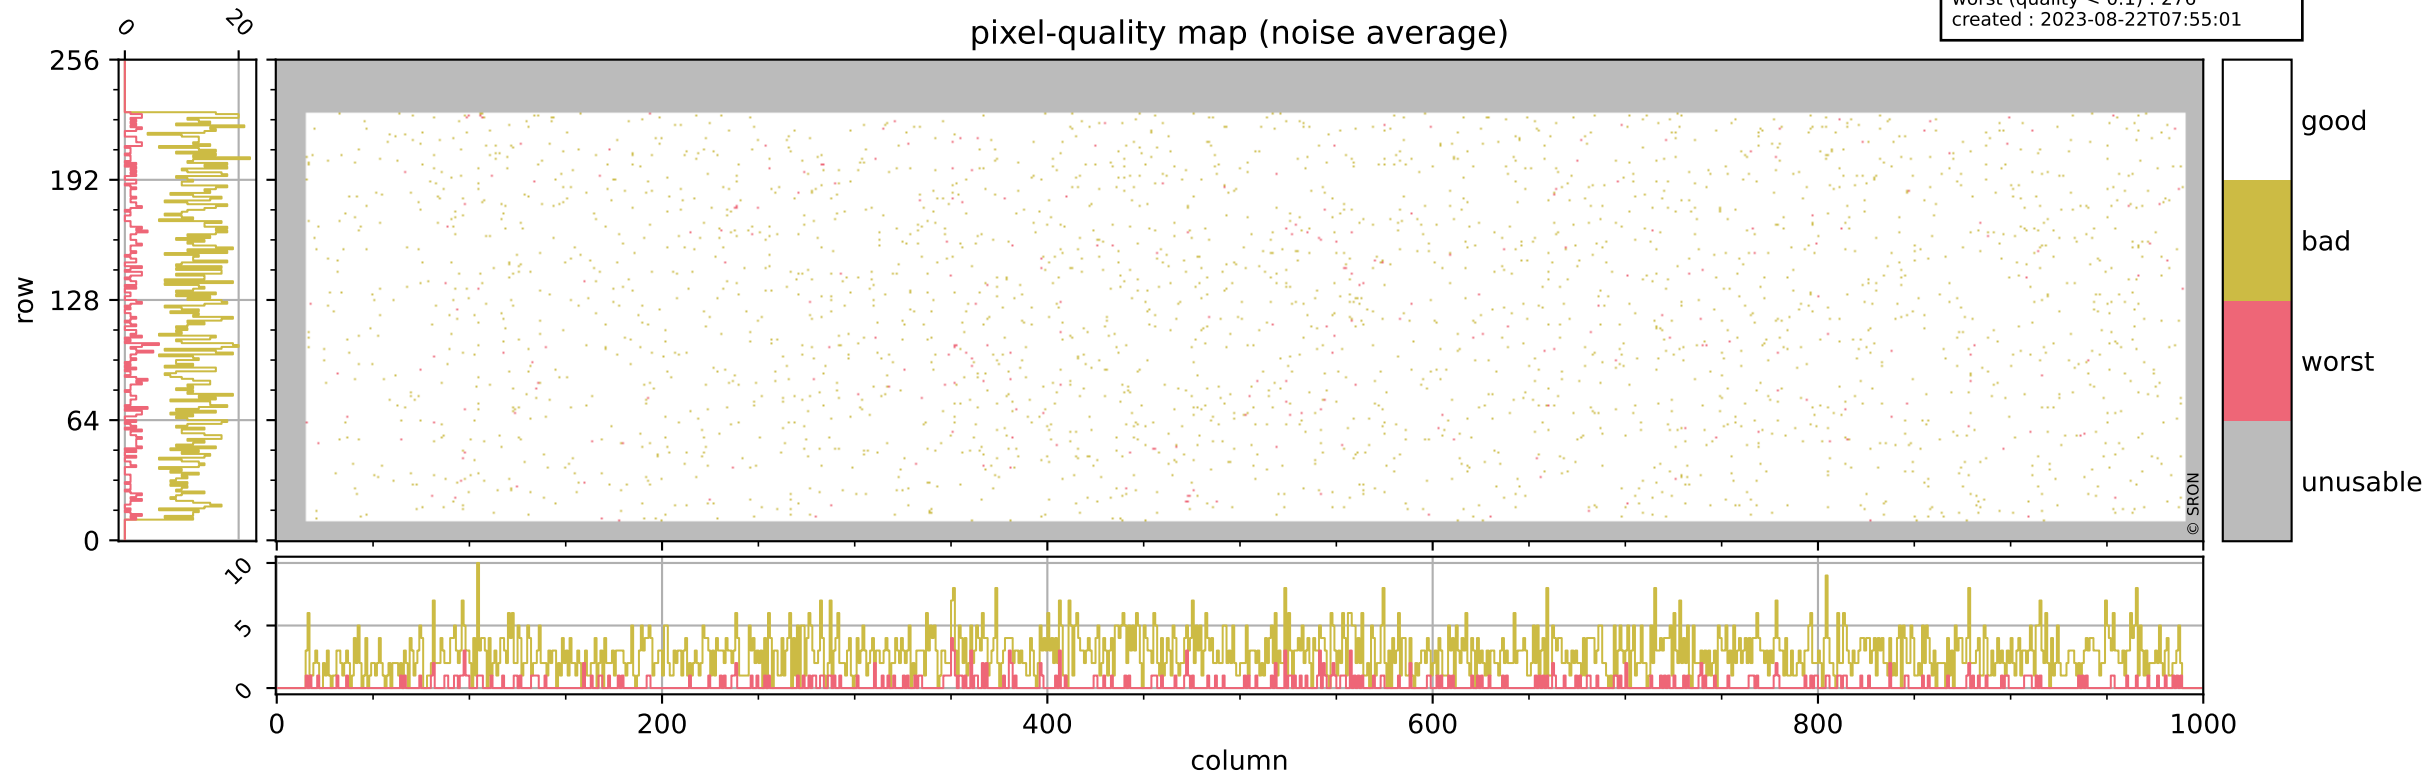

Tropomi SWIR pixel quality (official)

orbits : 20 in [7942, 7987]
coverage : 2019-04-26 / 2019-04-29
bad (quality < 0.8) : 297
worst (quality < 0.1) : 118
created : 2023-08-22T07:55:01

Tropomi SWIR pixel quality (official)

orbits : 20 in [7942, 7987]
coverage : 2019-04-26 / 2019-04-29
bad (quality < 0.8) : 2720
worst (quality < 0.1) : 276
created : 2023-08-22T07:55:01

pixel-quality map (noise average)

Tropomi SWIR pixel quality (official)

orbits : 20 in [7942, 7987]
coverage : 2019-04-26 / 2019-04-29
to good : 352
good to bad : 940
to worst : 140
created : 2023-08-22T07:55:01

total quality compared with SWIR pixel-quality CKD

Tropomi SWIR pixel quality (official)

orbits : 20 in [7942, 7987]
coverage : 2019-04-26 / 2019-04-29
created : 2023-08-22T07:55:01

Histograms of pixel-quality

Tropomi SWIR pixel quality (official) ground-tracks of Sentinel-5P

orbits : 20 in [7942, 7987]
coverage : 2019-04-26 / 2019-04-29
created : 2023-08-22T07:55:02