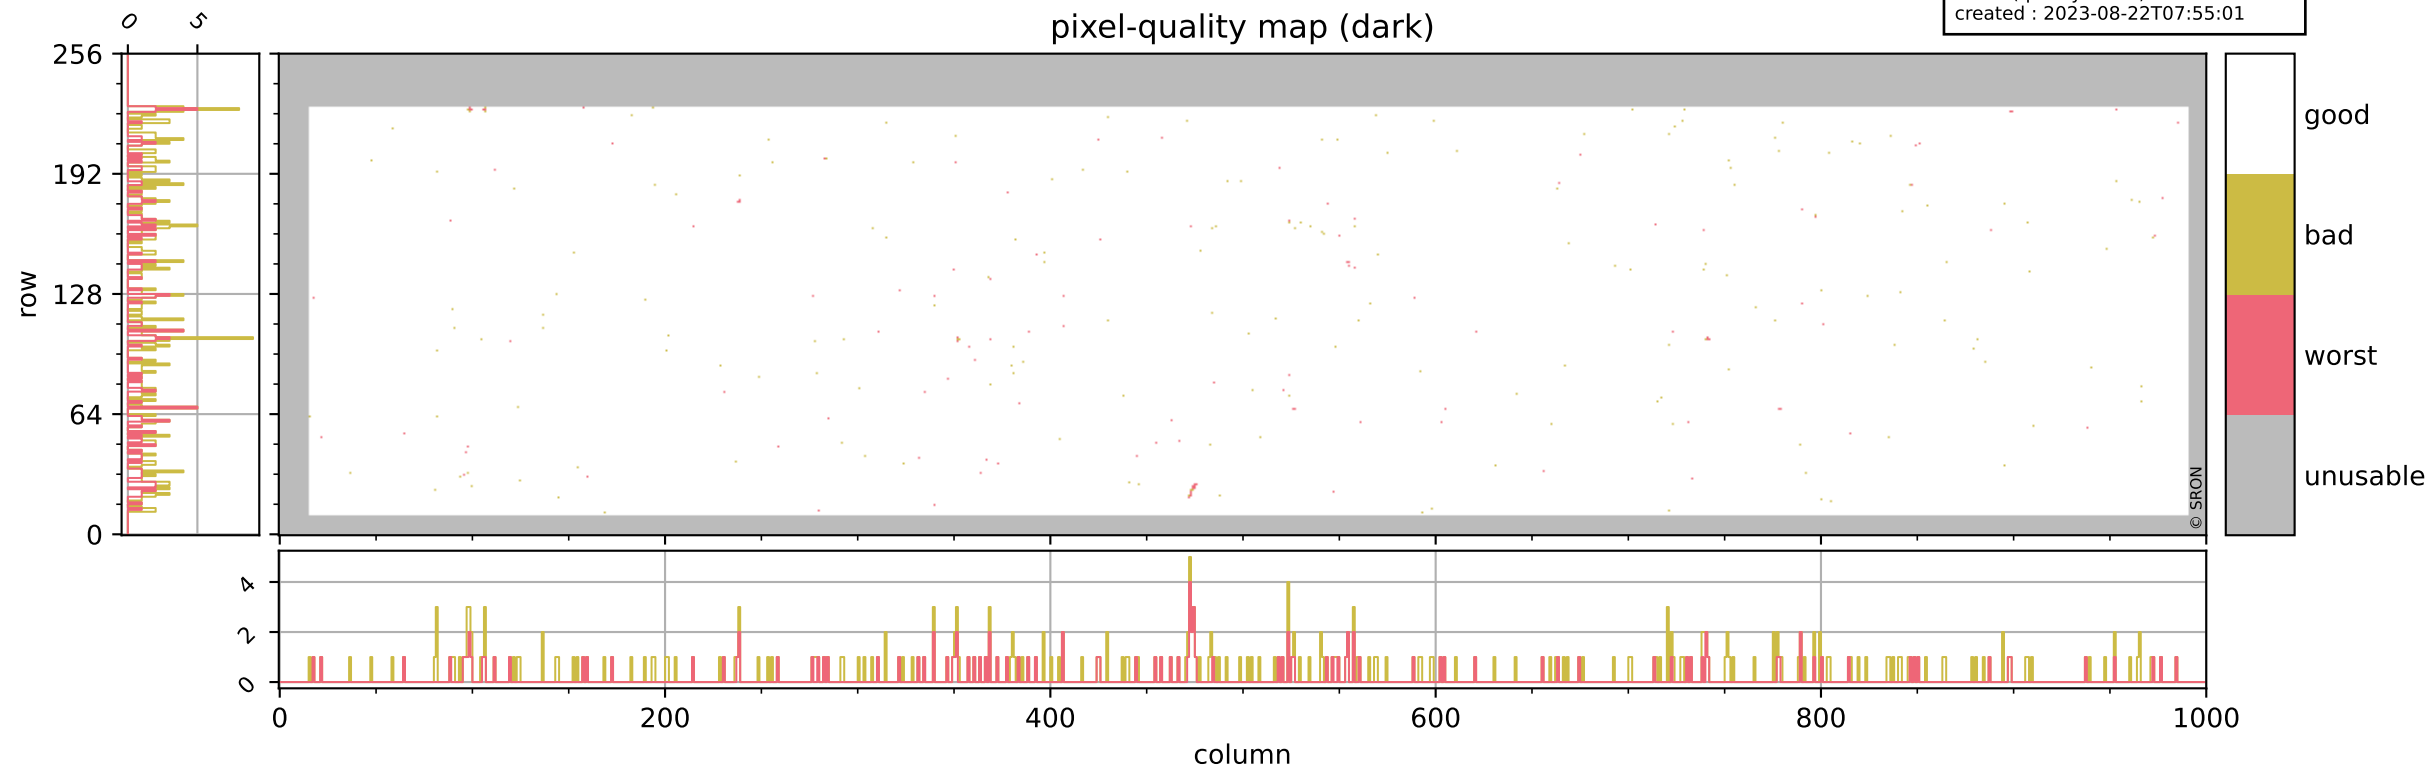

Tropomi SWIR pixel quality (official)

orbits : 20 in [7942, 7987]
coverage : 2019-04-26 / 2019-04-29
bad (quality < 0.8) : 2974
worst (quality < 0.1) : 350
created : 2023-08-22T07:55:00

pixel-quality map

Tropomi SWIR pixel quality (official)

orbits : 20 in [7942, 7987]
coverage : 2019-04-26 / 2019-04-29
bad (quality < 0.8) : 297
worst (quality < 0.1) : 118
created : 2023-08-22T07:55:01

Tropomi SWIR pixel quality (official)

orbits : 20 in [7942, 7987]
coverage : 2019-04-26 / 2019-04-29
bad (quality < 0.8) : 2720
worst (quality < 0.1) : 276
created : 2023-08-22T07:55:01

pixel-quality map (noise average)

Tropomi SWIR pixel quality (official)

orbits : 20 in [7942, 7987]
coverage : 2019-04-26 / 2019-04-29
created : 2023-08-22T07:55:01

Histograms of pixel-quality

Tropomi SWIR pixel quality (official) ground-tracks of Sentinel-5P

orbits : 20 in [7942, 7987]
coverage : 2019-04-26 / 2019-04-29
created : 2023-08-22T07:55:02