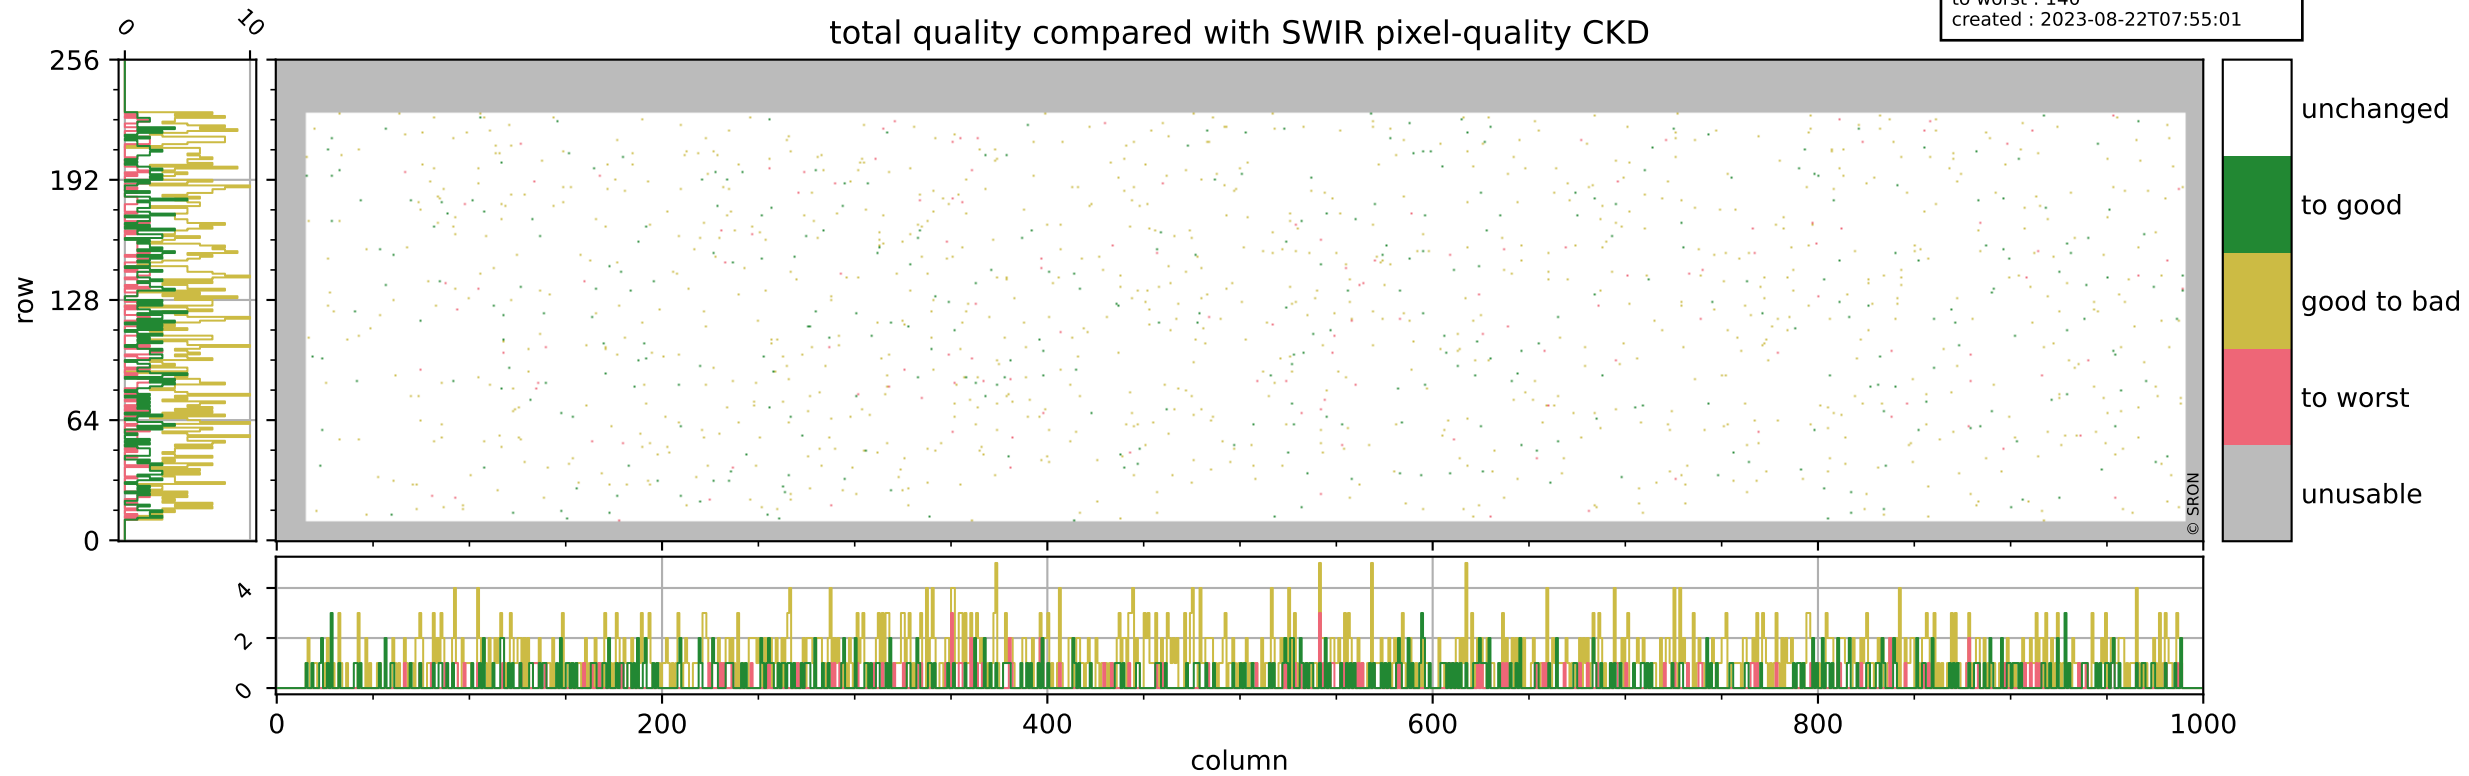

Tropomi SWIR pixel quality (official)

orbits : 20 in [7942, 7987]
coverage : 2019-04-26 / 2019-04-29
bad (quality < 0.8) : 297
worst (quality < 0.1) : 118
created : 2023-08-22T07:55:01

Tropomi SWIR pixel quality (official)

orbits : 20 in [7942, 7987]
coverage : 2019-04-26 / 2019-04-29
bad (quality < 0.8) : 2720
worst (quality < 0.1) : 276
created : 2023-08-22T07:55:01

pixel-quality map (noise average)

Tropomi SWIR pixel quality (official)

orbits : 20 in [7942, 7987]
coverage : 2019-04-26 / 2019-04-29
to good : 352
good to bad : 940
to worst : 140
created : 2023-08-22T07:55:01

total quality compared with SWIR pixel-quality CKD

Tropomi SWIR pixel quality (official)

orbits : 20 in [7942, 7987]
coverage : 2019-04-26 / 2019-04-29
created : 2023-08-22T07:55:01

Histograms of pixel-quality

Tropomi SWIR pixel quality (official) ground-tracks of Sentinel-5P

orbits : 20 in [7942, 7987]
coverage : 2019-04-26 / 2019-04-29
created : 2023-08-22T07:55:02