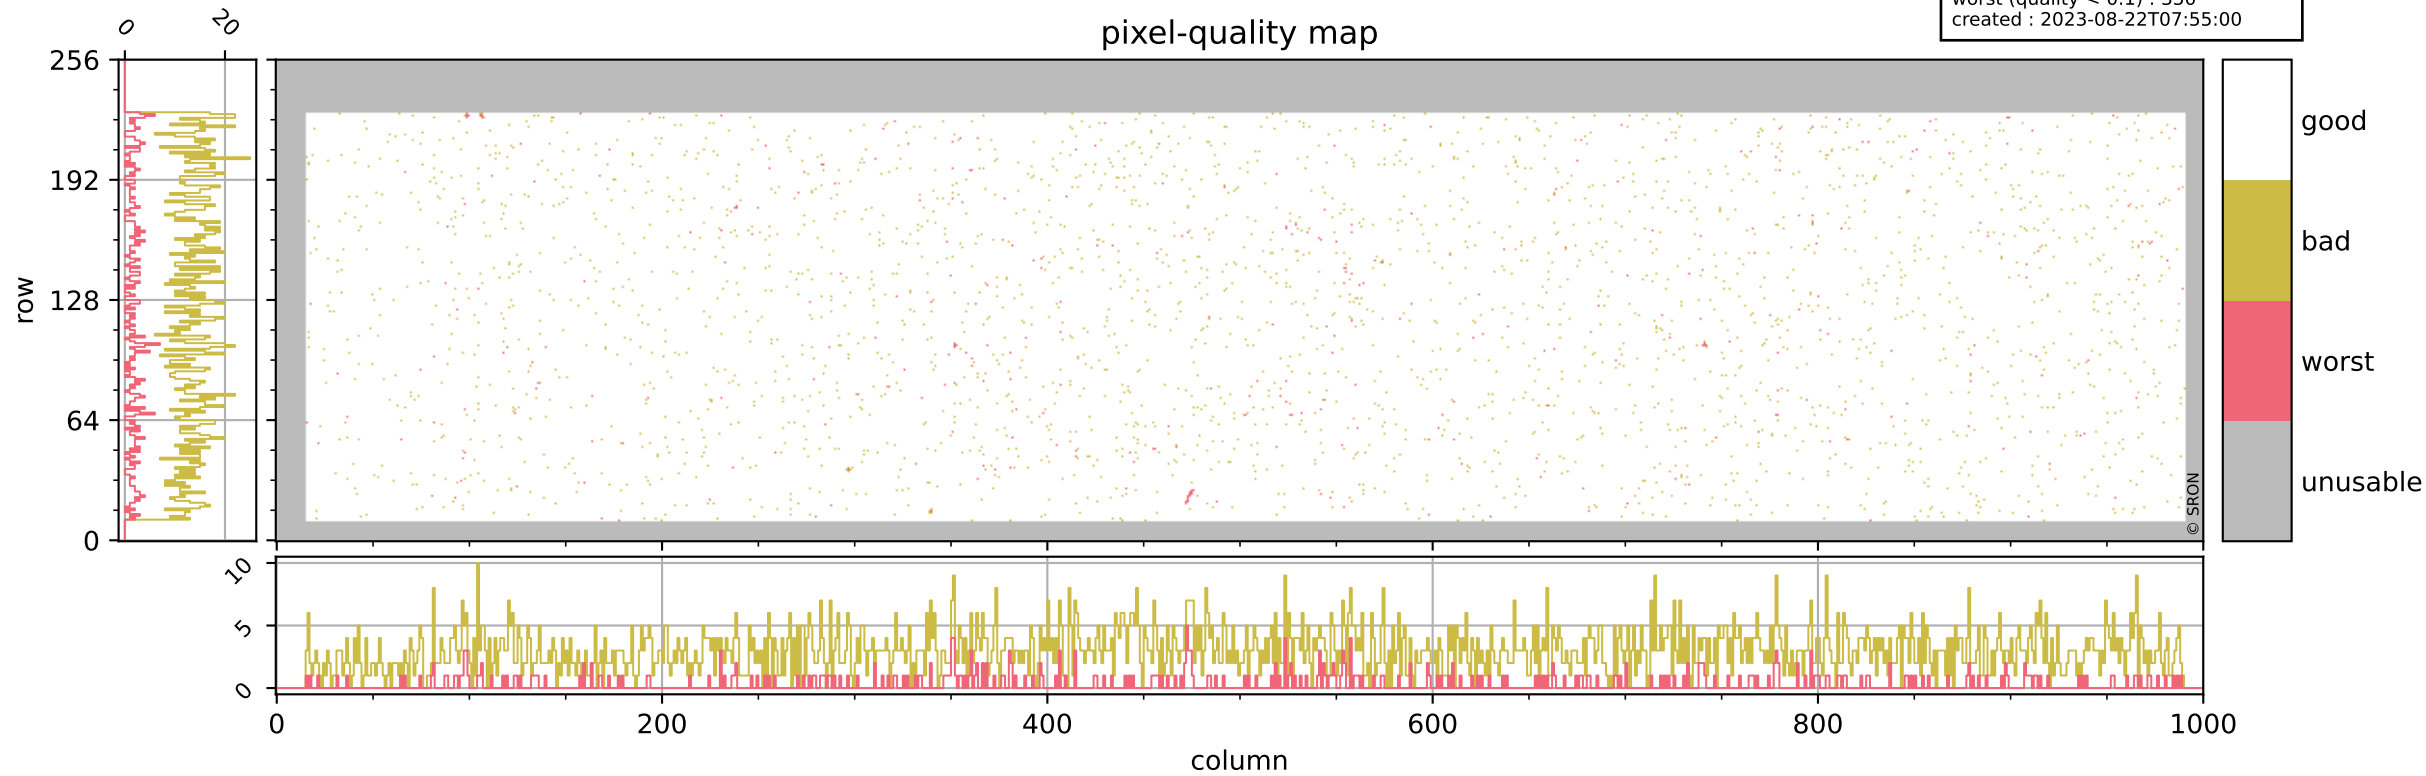

Tropomi SWIR pixel quality (official)

orbits : 20 in [7942, 7987]
coverage : 2019-04-26 / 2019-04-29
bad (quality < 0.8) : 2974
worst (quality < 0.1) : 350
created : 2023-08-22T07:55:00

pixel-quality map

Tropomi SWIR pixel quality (official)

orbits : 20 in [7942, 7987]
coverage : 2019-04-26 / 2019-04-29
bad (quality < 0.8) : 297
worst (quality < 0.1) : 118
created : 2023-08-22T07:55:01

Tropomi SWIR pixel quality (official)

orbits : 20 in [7942, 7987]
coverage : 2019-04-26 / 2019-04-29
bad (quality < 0.8) : 2720
worst (quality < 0.1) : 276
created : 2023-08-22T07:55:01

pixel-quality map (noise average)

Tropomi SWIR pixel quality (official)

orbits : 20 in [7942, 7987]
coverage : 2019-04-26 / 2019-04-29
created : 2023-08-22T07:55:01

Histograms of pixel-quality

Tropomi SWIR pixel quality (official) ground-tracks of Sentinel-5P

orbits : 20 in [7942, 7987]
coverage : 2019-04-26 / 2019-04-29
created : 2023-08-22T07:55:02