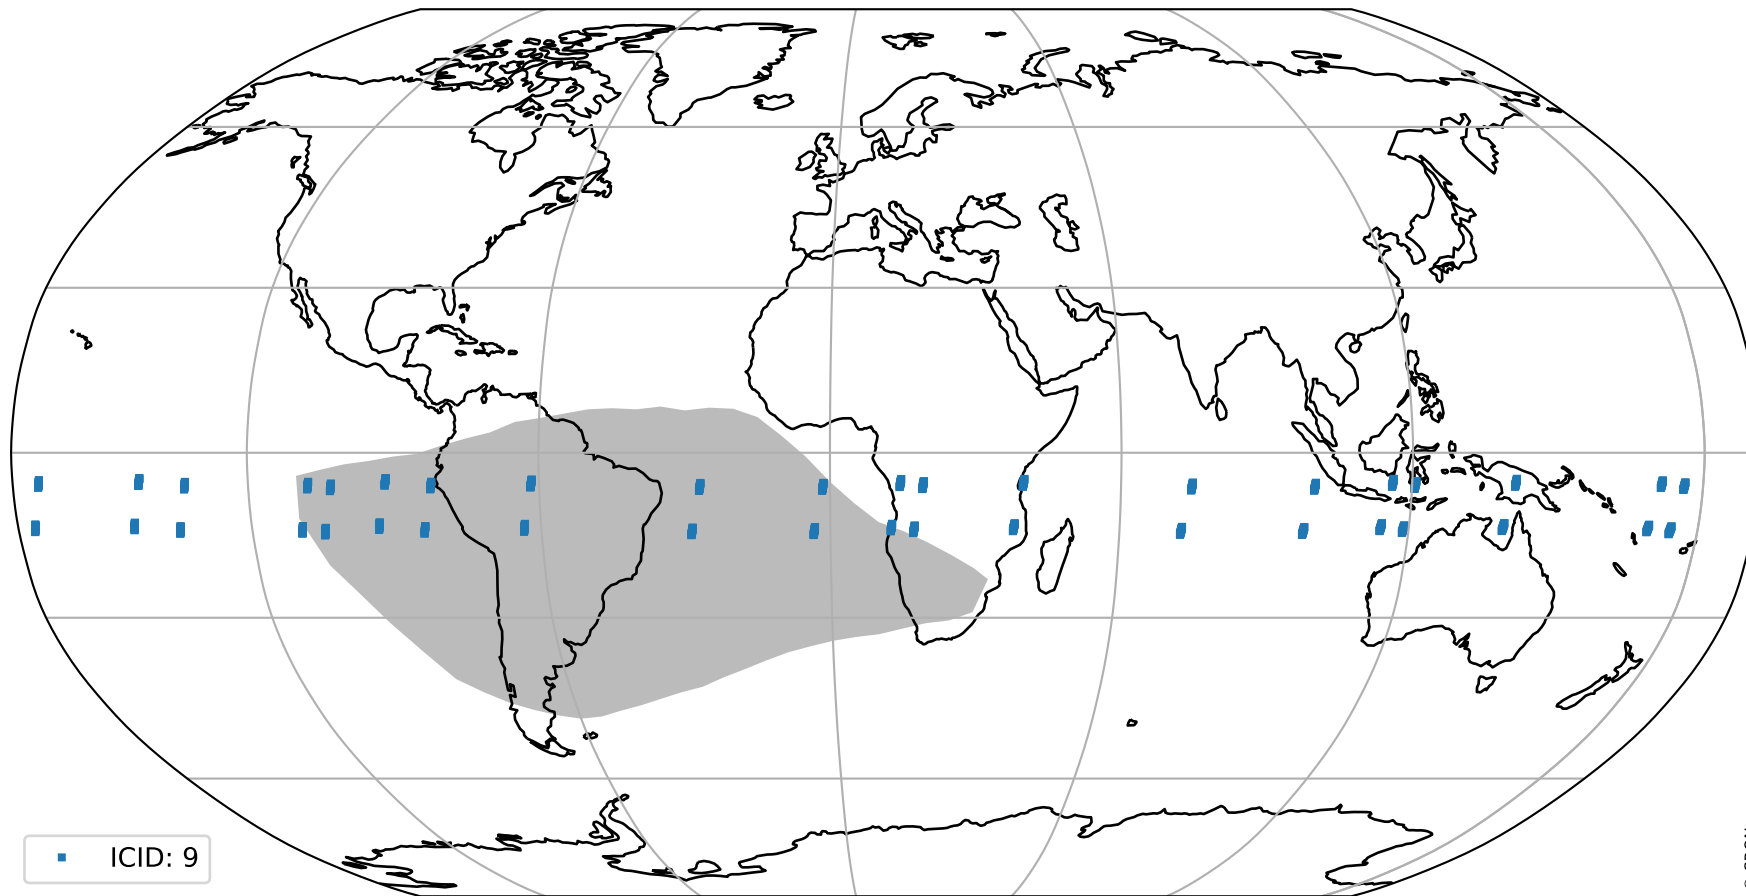

orbits : 20 in [7942, 7987]
coverage : 2019-04-26 / 2019-04-29
bad (quality < 0.8) : 2720
worst (quality < 0.1) : 276
created : 2023-08-22T07:55:01

pixel-quality map (noise average)

Tropomi SWIR pixel quality (official)

orbits : 20 in [7942, 7987]
coverage : 2019-04-26 / 2019-04-29
to good : 352
good to bad : 940
to worst : 140
created : 2023-08-22T07:55:01

total quality compared with SWIR pixel-quality CKD

Tropomi SWIR pixel quality (official)

orbits : 20 in [7942, 7987]
coverage : 2019-04-26 / 2019-04-29
created : 2023-08-22T07:55:01

Histograms of pixel-quality

Tropomi SWIR pixel quality (official) ground-tracks of Sentinel-5P

orbits : 20 in [7942, 7987]
coverage : 2019-04-26 / 2019-04-29
created : 2023-08-22T07:55:02

Tropomi SWIR pixel quality (official)

orbits : [2827, 7987]
coverage : 2018-04-30 / 2019-04-29
created : 2023-08-22T07:55:02

trend of pixel quality & temperatures