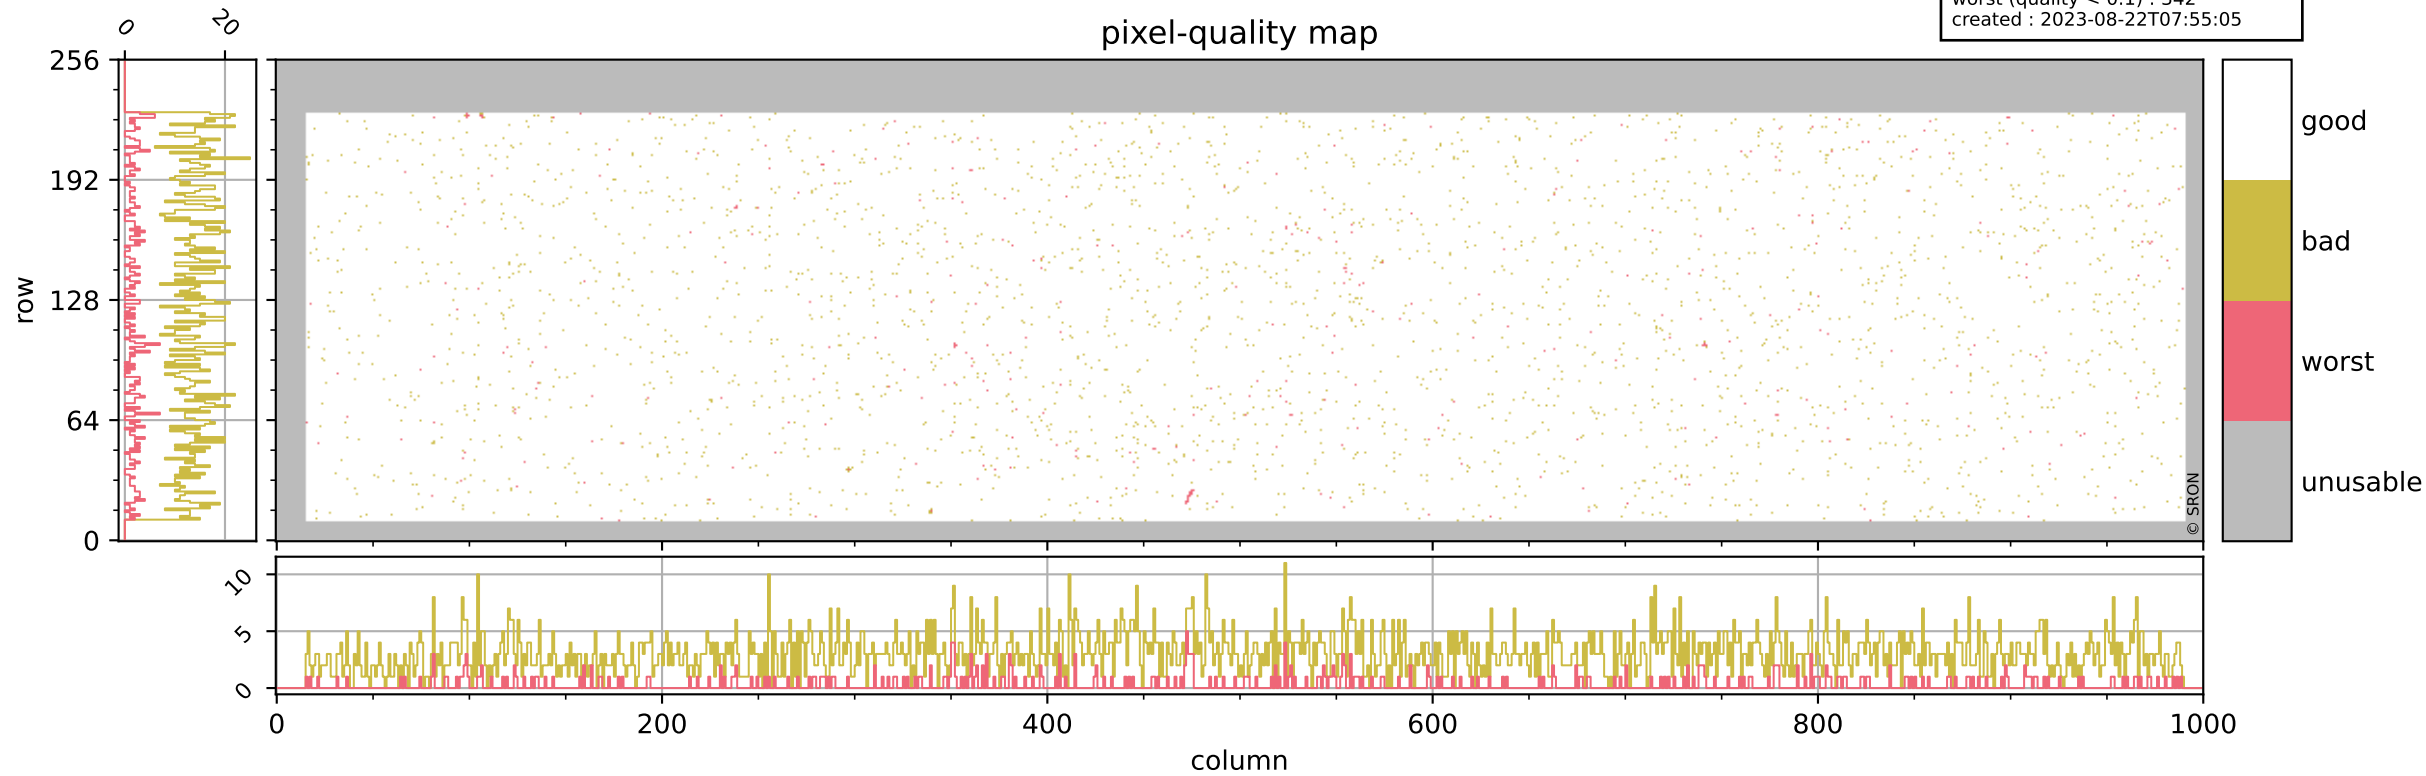

Tropomi SWIR pixel quality (official)

orbits : 20 in [7972, 8017]
coverage : 2019-04-28 / 2019-05-01
bad (quality < 0.8) : 3003
worst (quality < 0.1) : 342
created : 2023-08-22T07:55:05

pixel-quality map

Tropomi SWIR pixel quality (official)

orbits : 20 in [7972, 8017]
coverage : 2019-04-28 / 2019-05-01
bad (quality < 0.8) : 293
worst (quality < 0.1) : 117
created : 2023-08-22T07:55:05

Tropomi SWIR pixel quality (official)

orbits : 20 in [7972, 8017]
coverage : 2019-04-28 / 2019-05-01
bad (quality < 0.8) : 2743
worst (quality < 0.1) : 271
created : 2023-08-22T07:55:05

pixel-quality map (noise average)

Tropomi SWIR pixel quality (official)

orbits : 20 in [7972, 8017]
coverage : 2019-04-28 / 2019-05-01
to good : 340
good to bad : 962
to worst : 132
created : 2023-08-22T07:55:06

total quality compared with SWIR pixel-quality CKD

Tropomi SWIR pixel quality (official)