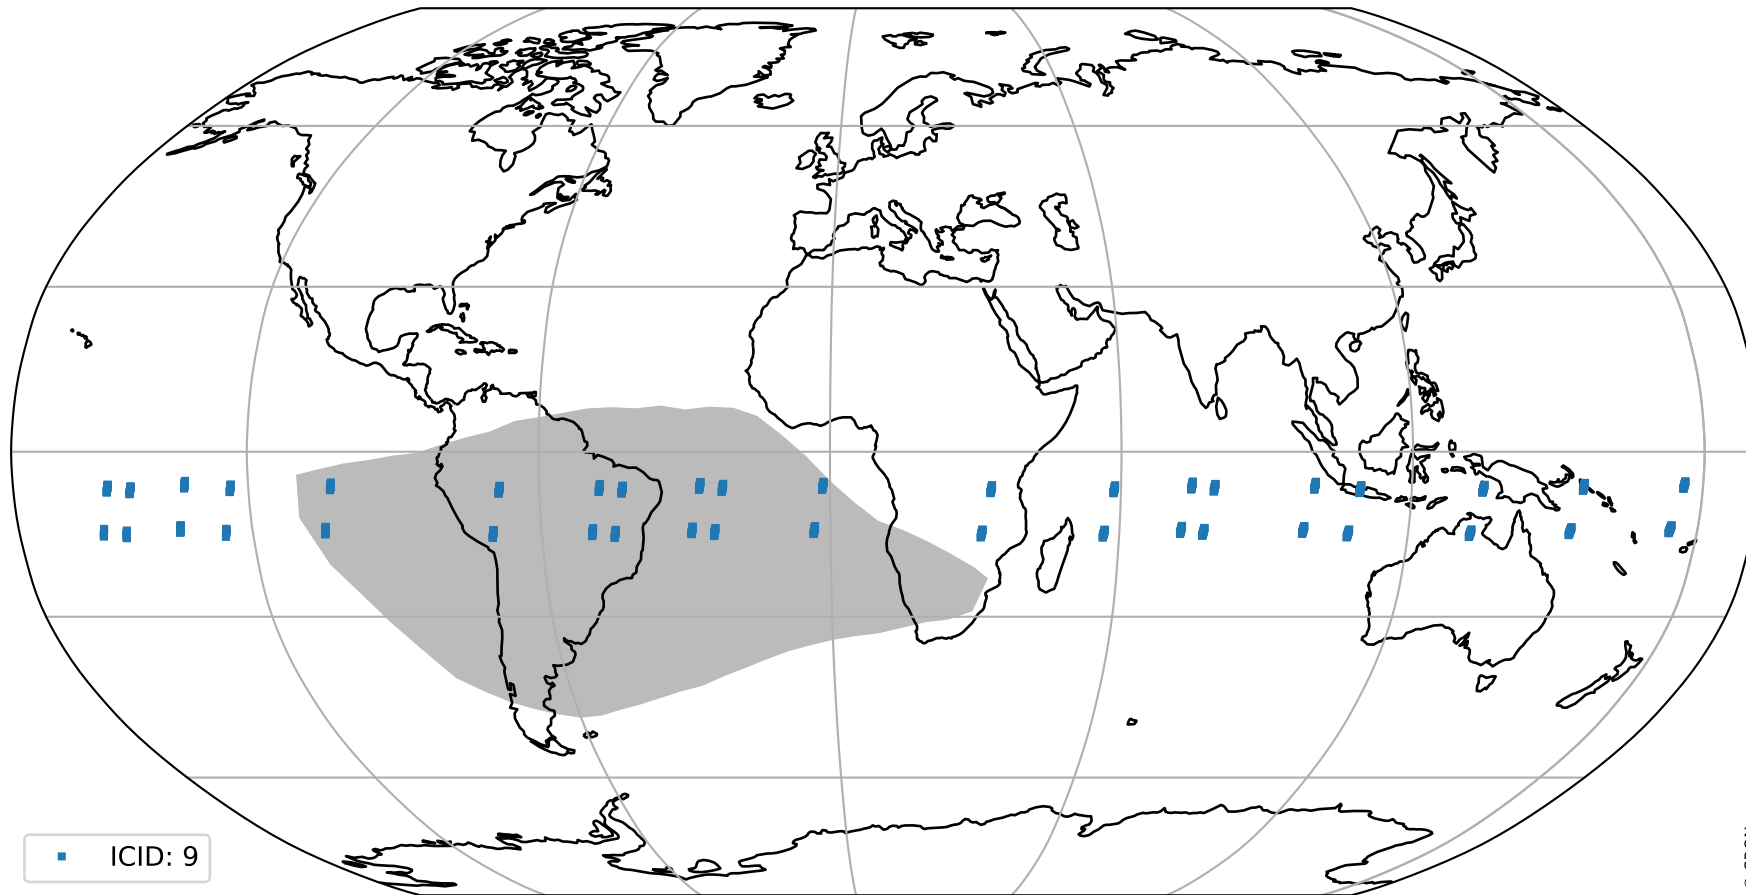

orbits : 20 in [7972, 8017]
coverage : 2019-04-28 / 2019-05-01
bad (quality < 0.8) : 2743
worst (quality < 0.1) : 271
created : 2023-08-22T07:55:05

pixel-quality map (noise average)

Tropomi SWIR pixel quality (official)

orbits : 20 in [7972, 8017]
coverage : 2019-04-28 / 2019-05-01
to good : 340
good to bad : 962
to worst : 132
created : 2023-08-22T07:55:06

total quality compared with SWIR pixel-quality CKD

Tropomi SWIR pixel quality (official)

orbits : 20 in [7972, 8017]
coverage : 2019-04-28 / 2019-05-01
created : 2023-08-22T07:55:06

Histograms of pixel-quality

Tropomi SWIR pixel quality (official) ground-tracks of Sentinel-5P

orbits : 20 in [7972, 8017]
coverage : 2019-04-28 / 2019-05-01
created : 2023-08-22T07:55:06

Tropomi SWIR pixel quality (official)

orbits : [2827, 8017]
coverage : 2018-04-30 / 2019-05-01
created : 2023-08-22T07:55:07

trend of pixel quality & temperatures