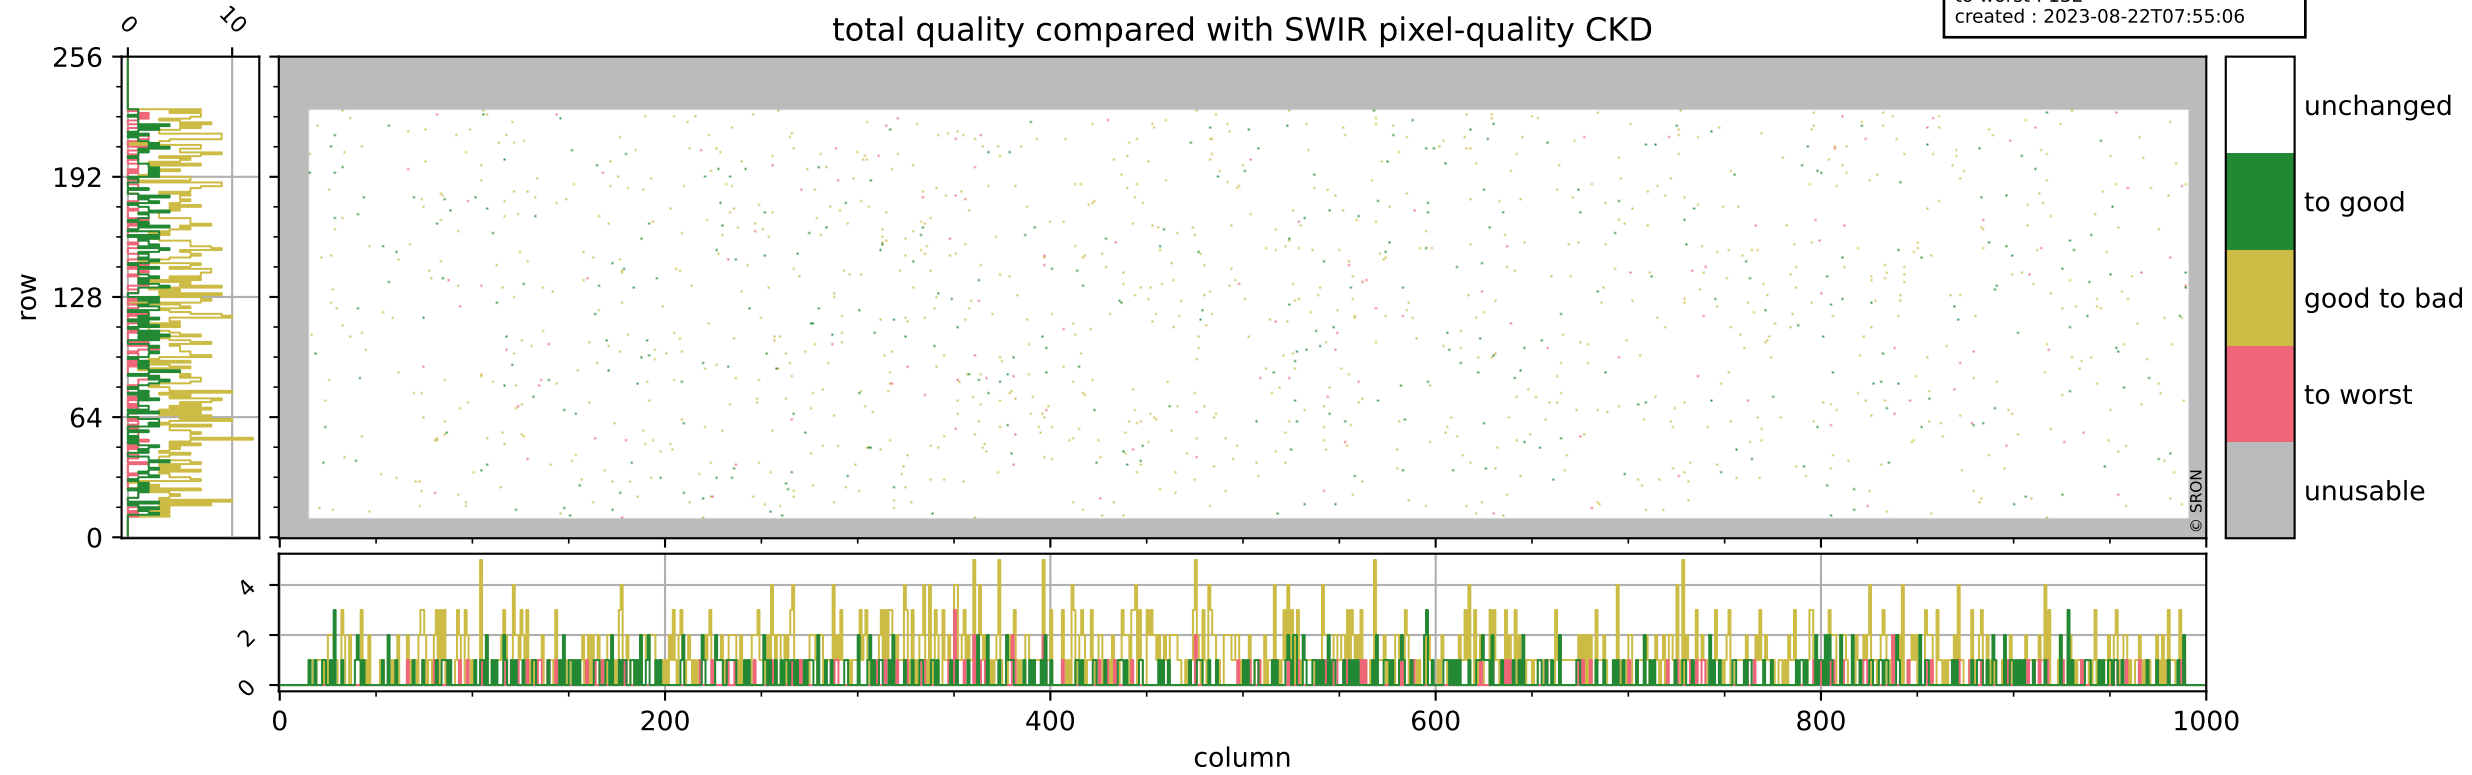

Tropomi SWIR pixel quality (official)

orbits : 20 in [7972, 8017]
coverage : 2019-04-28 / 2019-05-01
bad (quality < 0.8) : 293
worst (quality < 0.1) : 117
created : 2023-08-22T07:55:05

Tropomi SWIR pixel quality (official)

orbits : 20 in [7972, 8017]
coverage : 2019-04-28 / 2019-05-01
bad (quality < 0.8) : 2743
worst (quality < 0.1) : 271
created : 2023-08-22T07:55:05

pixel-quality map (noise average)

Tropomi SWIR pixel quality (official)

orbits : 20 in [7972, 8017]
coverage : 2019-04-28 / 2019-05-01
to good : 340
good to bad : 962
to worst : 132
created : 2023-08-22T07:55:06

total quality compared with SWIR pixel-quality CKD

Tropomi SWIR pixel quality (official)

orbits : 20 in [7972, 8017]
coverage : 2019-04-28 / 2019-05-01
created : 2023-08-22T07:55:06

Histograms of pixel-quality

Tropomi SWIR pixel quality (official) ground-tracks of Sentinel-5P

orbits : 20 in [7972, 8017]
coverage : 2019-04-28 / 2019-05-01
created : 2023-08-22T07:55:06