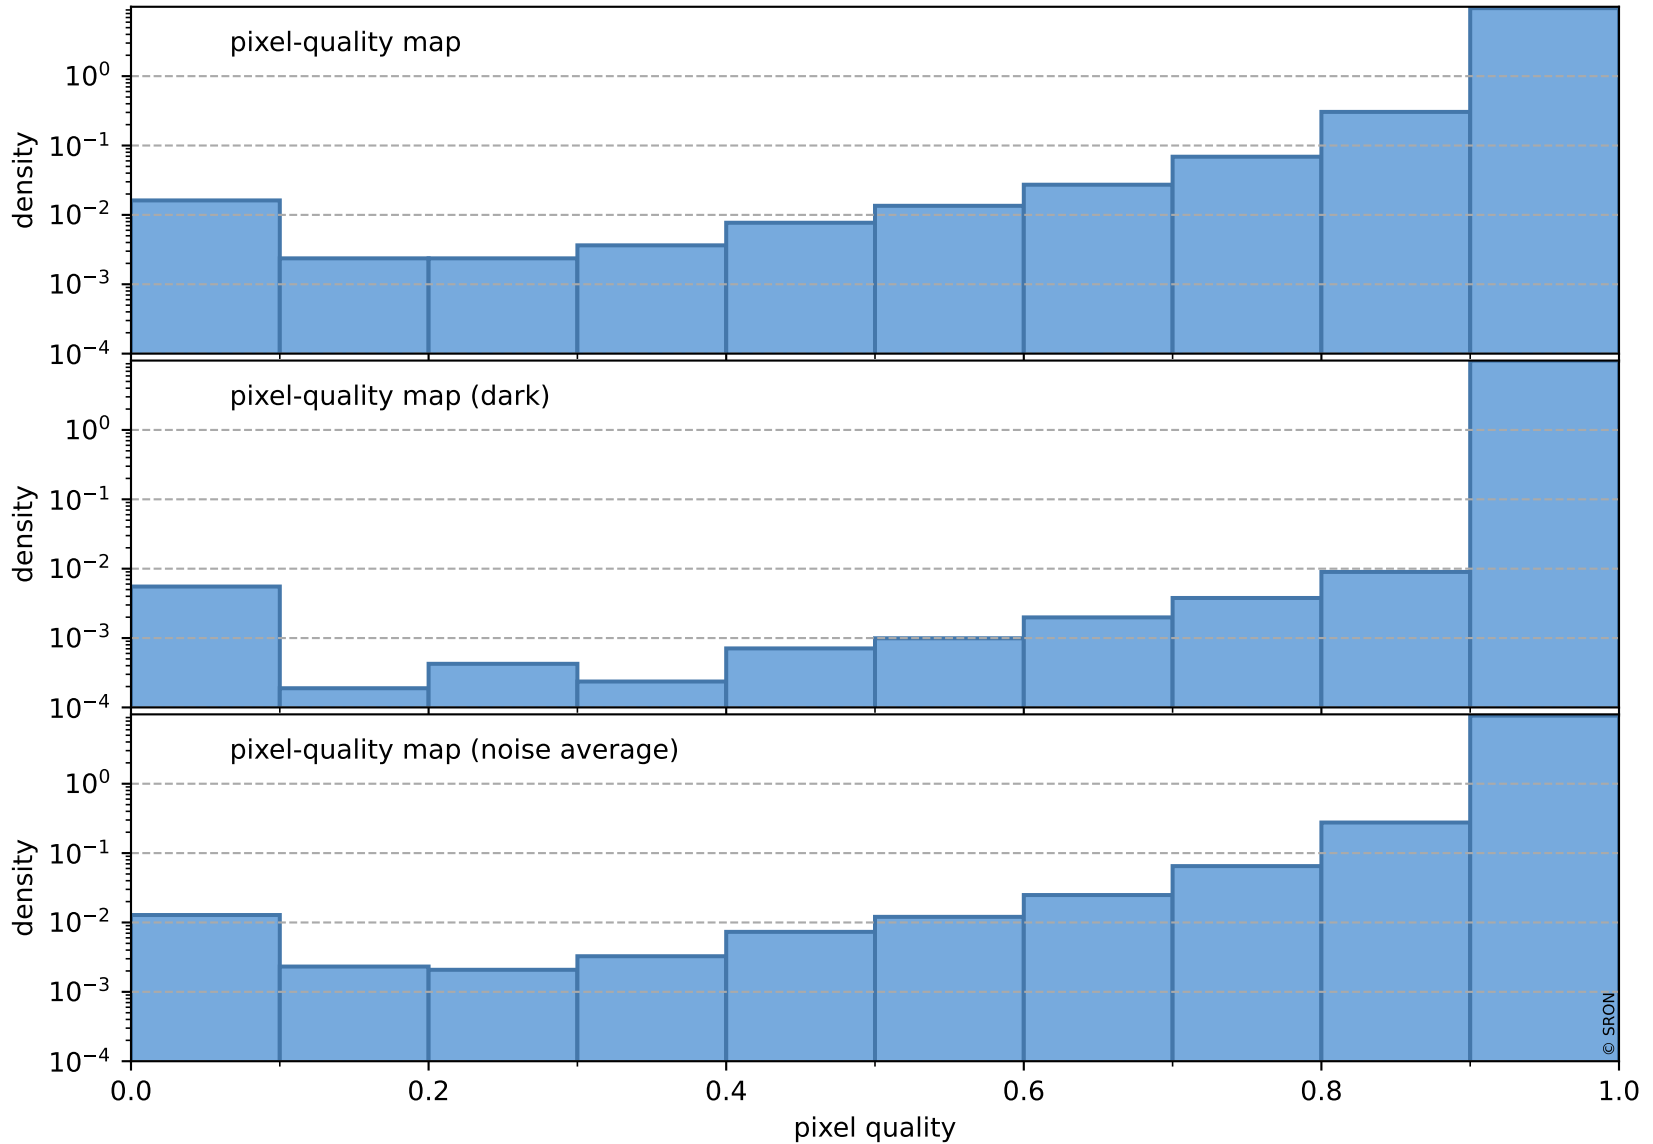

orbits : 20 in [7972, 8017]
coverage : 2019-04-28 / 2019-05-01
bad (quality < 0.8) : 2743
worst (quality < 0.1) : 271
created : 2023-08-22T07:55:05

pixel-quality map (noise average)

Tropomi SWIR pixel quality (official)

orbits : 20 in [7972, 8017]
coverage : 2019-04-28 / 2019-05-01
to good : 340
good to bad : 962
to worst : 132
created : 2023-08-22T07:55:06

total quality compared with SWIR pixel-quality CKD

Tropomi SWIR pixel quality (official)

orbits : 20 in [7972, 8017]
coverage : 2019-04-28 / 2019-05-01
created : 2023-08-22T07:55:06

Histograms of pixel-quality

Tropomi SWIR pixel quality (official) ground-tracks of Sentinel-5P

orbits : 20 in [7972, 8017]
coverage : 2019-04-28 / 2019-05-01
created : 2023-08-22T07:55:06

Tropomi SWIR pixel quality (official)

orbits : [2827, 8017]
coverage : 2018-04-30 / 2019-05-01
created : 2023-08-22T07:55:07

trend of pixel quality & temperatures