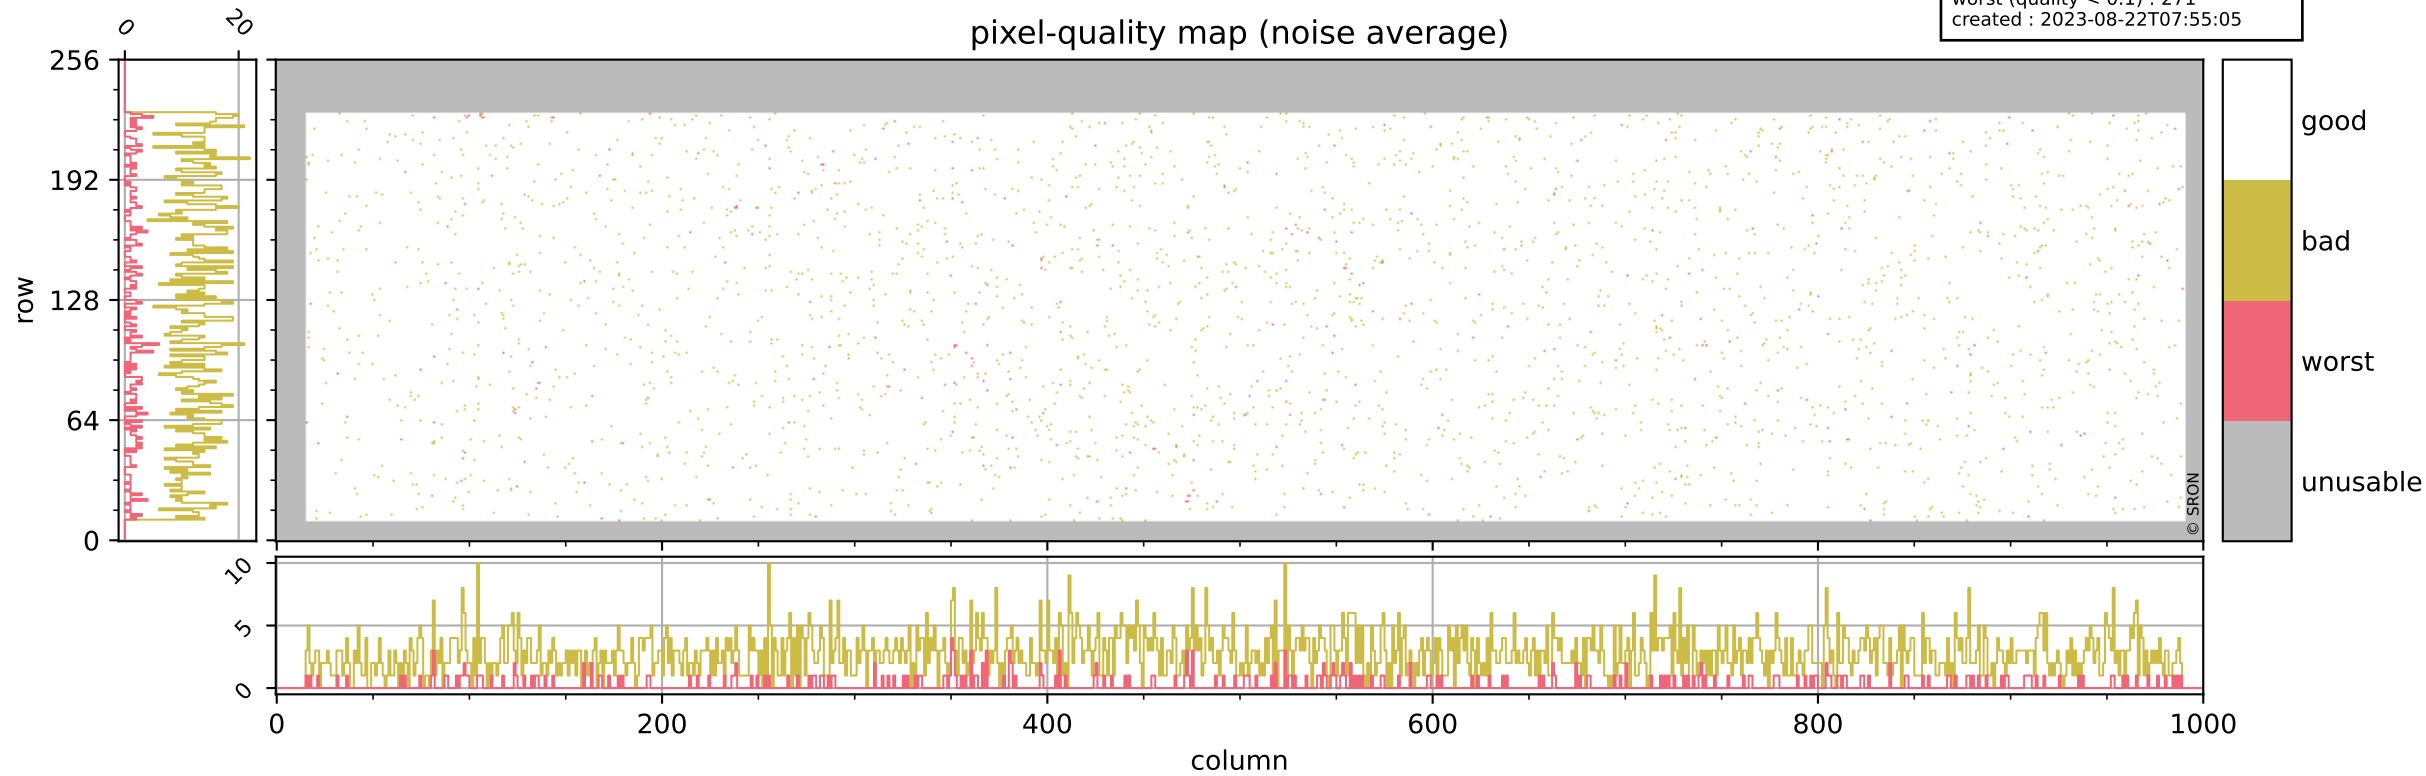

Tropomi SWIR pixel quality (official)

orbits : 20 in [7972, 8017]
coverage : 2019-04-28 / 2019-05-01
bad (quality < 0.8) : 293
worst (quality < 0.1) : 117
created : 2023-08-22T07:55:05

Tropomi SWIR pixel quality (official)

orbits : 20 in [7972, 8017]
coverage : 2019-04-28 / 2019-05-01
bad (quality < 0.8) : 2743
worst (quality < 0.1) : 271
created : 2023-08-22T07:55:05

pixel-quality map (noise average)

Tropomi SWIR pixel quality (official)

orbits : 20 in [7972, 8017]
coverage : 2019-04-28 / 2019-05-01
to good : 340
good to bad : 962
to worst : 132
created : 2023-08-22T07:55:06

total quality compared with SWIR pixel-quality CKD

Tropomi SWIR pixel quality (official)

orbits : 20 in [7972, 8017]
coverage : 2019-04-28 / 2019-05-01
created : 2023-08-22T07:55:06

Histograms of pixel-quality

Tropomi SWIR pixel quality (official) ground-tracks of Sentinel-5P

orbits : 20 in [7972, 8017]
coverage : 2019-04-28 / 2019-05-01
created : 2023-08-22T07:55:06