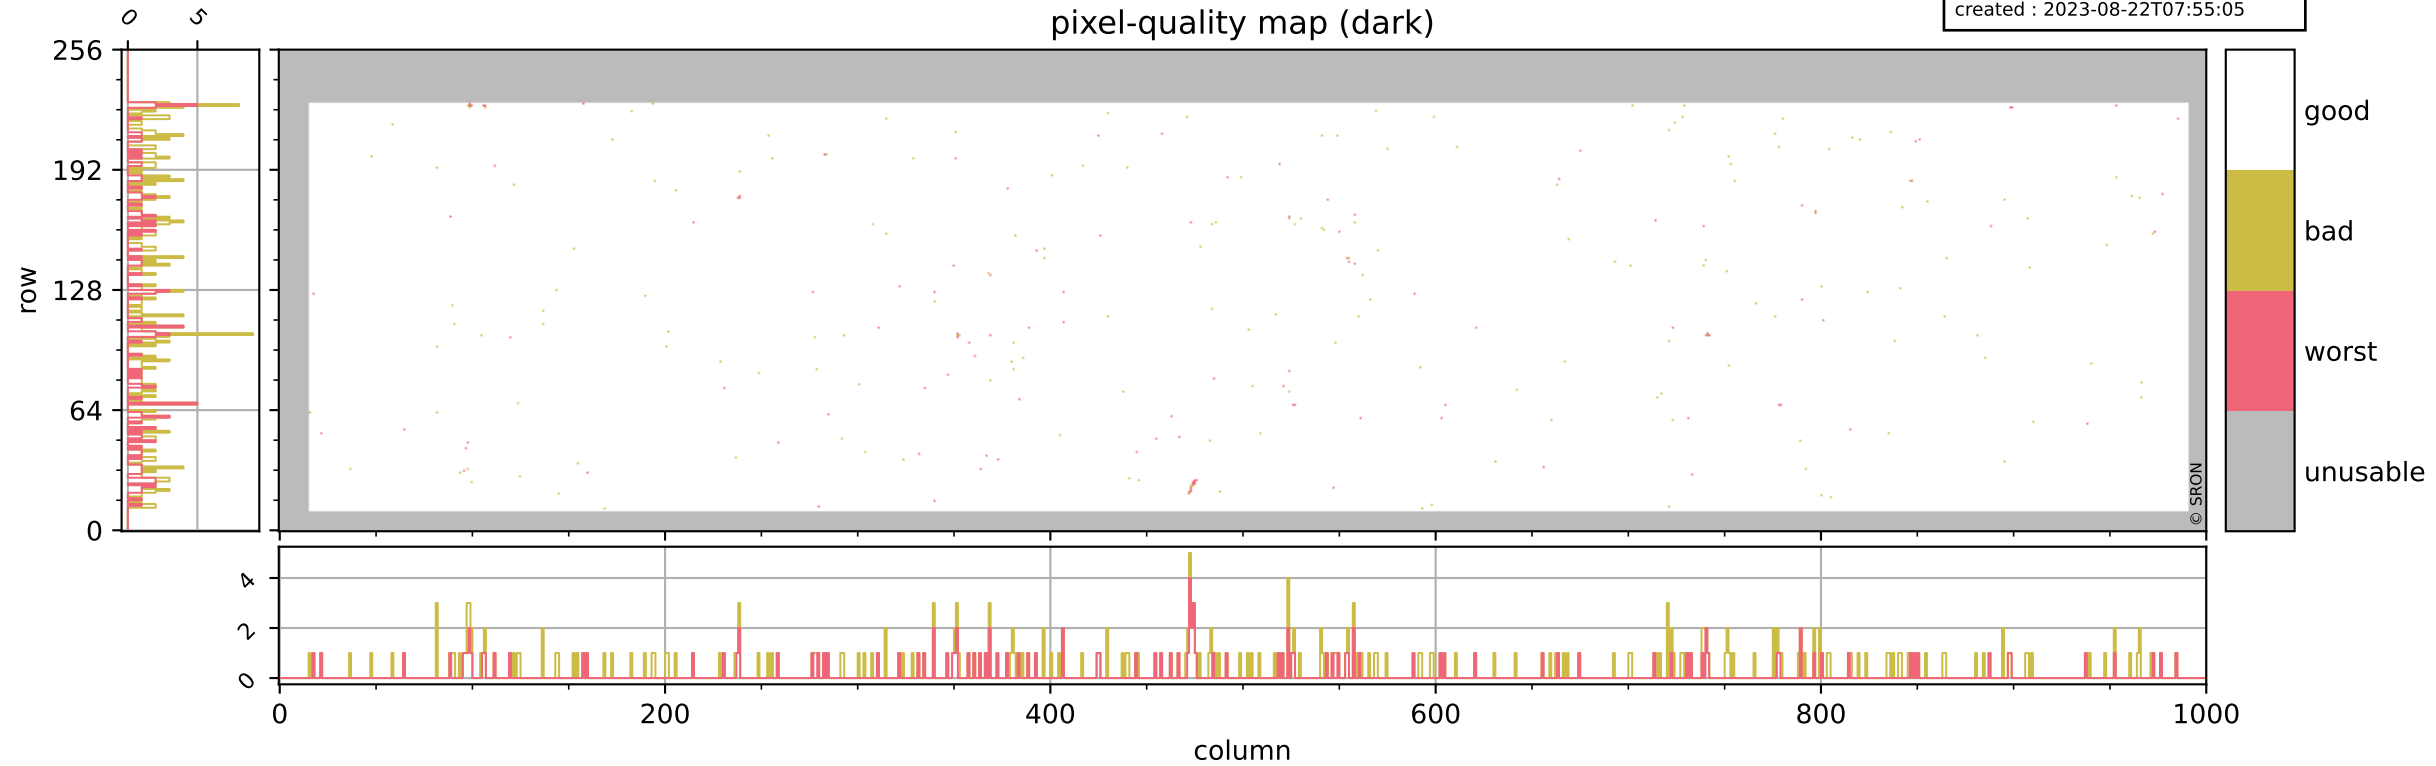

Tropomi SWIR pixel quality (official)

orbits : 20 in [7972, 8017]
coverage : 2019-04-28 / 2019-05-01
bad (quality < 0.8) : 3003
worst (quality < 0.1) : 342
created : 2023-08-22T07:55:05

pixel-quality map

Tropomi SWIR pixel quality (official)

orbits : 20 in [7972, 8017]
coverage : 2019-04-28 / 2019-05-01
bad (quality < 0.8) : 293
worst (quality < 0.1) : 117
created : 2023-08-22T07:55:05

Tropomi SWIR pixel quality (official)

orbits : 20 in [7972, 8017]
coverage : 2019-04-28 / 2019-05-01
bad (quality < 0.8) : 2743
worst (quality < 0.1) : 271
created : 2023-08-22T07:55:05

pixel-quality map (noise average)

Tropomi SWIR pixel quality (official)

orbits : 20 in [7972, 8017]
coverage : 2019-04-28 / 2019-05-01
to good : 340
good to bad : 962
to worst : 132
created : 2023-08-22T07:55:06

total quality compared with SWIR pixel-quality CKD

Tropomi SWIR pixel quality (official)