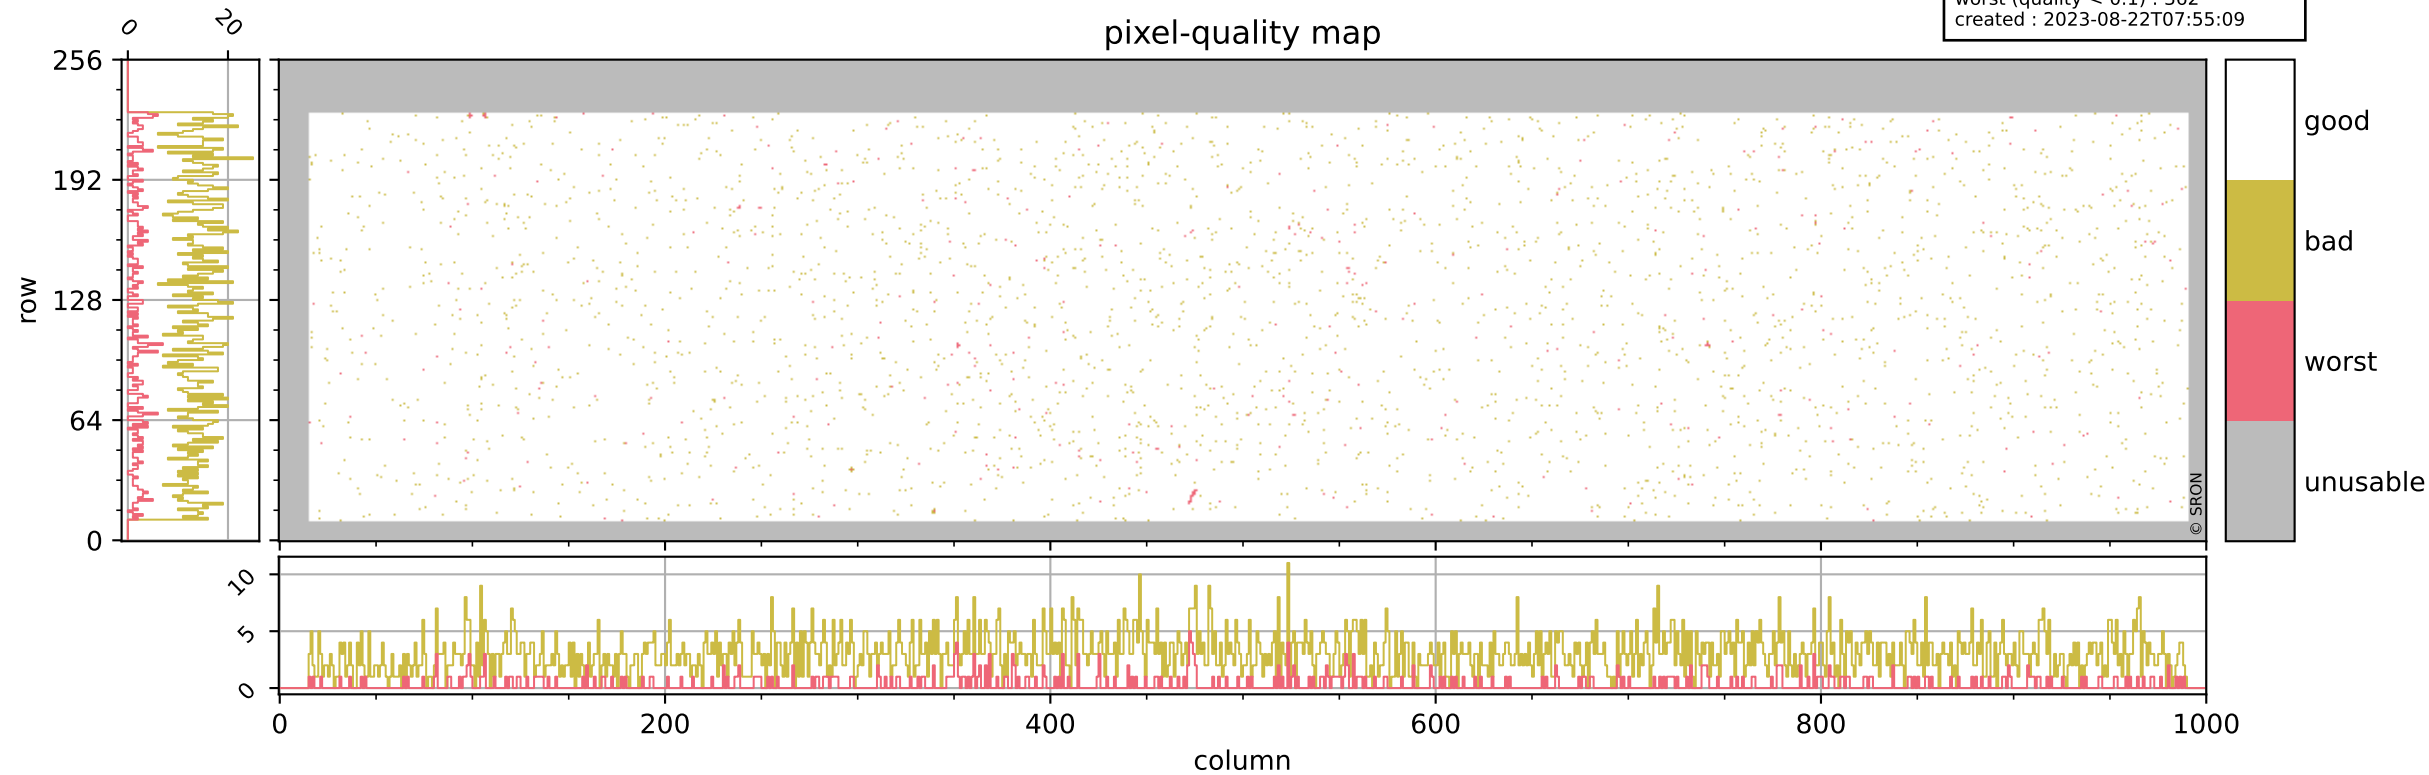

Tropomi SWIR pixel quality (official)

orbits : 20 in [8002, 8047]
coverage : 2019-04-30 / 2019-05-03
bad (quality < 0.8) : 3007
worst (quality < 0.1) : 362
created : 2023-08-22T07:55:09

pixel-quality map

Tropomi SWIR pixel quality (official)

orbits : 20 in [8002, 8047]
coverage : 2019-04-30 / 2019-05-03
bad (quality < 0.8) : 294
worst (quality < 0.1) : 120
created : 2023-08-22T07:55:09

Tropomi SWIR pixel quality (official)

orbits : 20 in [8002, 8047]
coverage : 2019-04-30 / 2019-05-03
bad (quality < 0.8) : 2753
worst (quality < 0.1) : 288
created : 2023-08-22T07:55:10

pixel-quality map (noise average)

Tropomi SWIR pixel quality (official)

orbits : 20 in [8002, 8047]
coverage : 2019-04-30 / 2019-05-03
to good : 348
good to bad : 962
to worst : 149
created : 2023-08-22T07:55:10

total quality compared with SWIR pixel-quality CKD

Tropomi SWIR pixel quality (official)