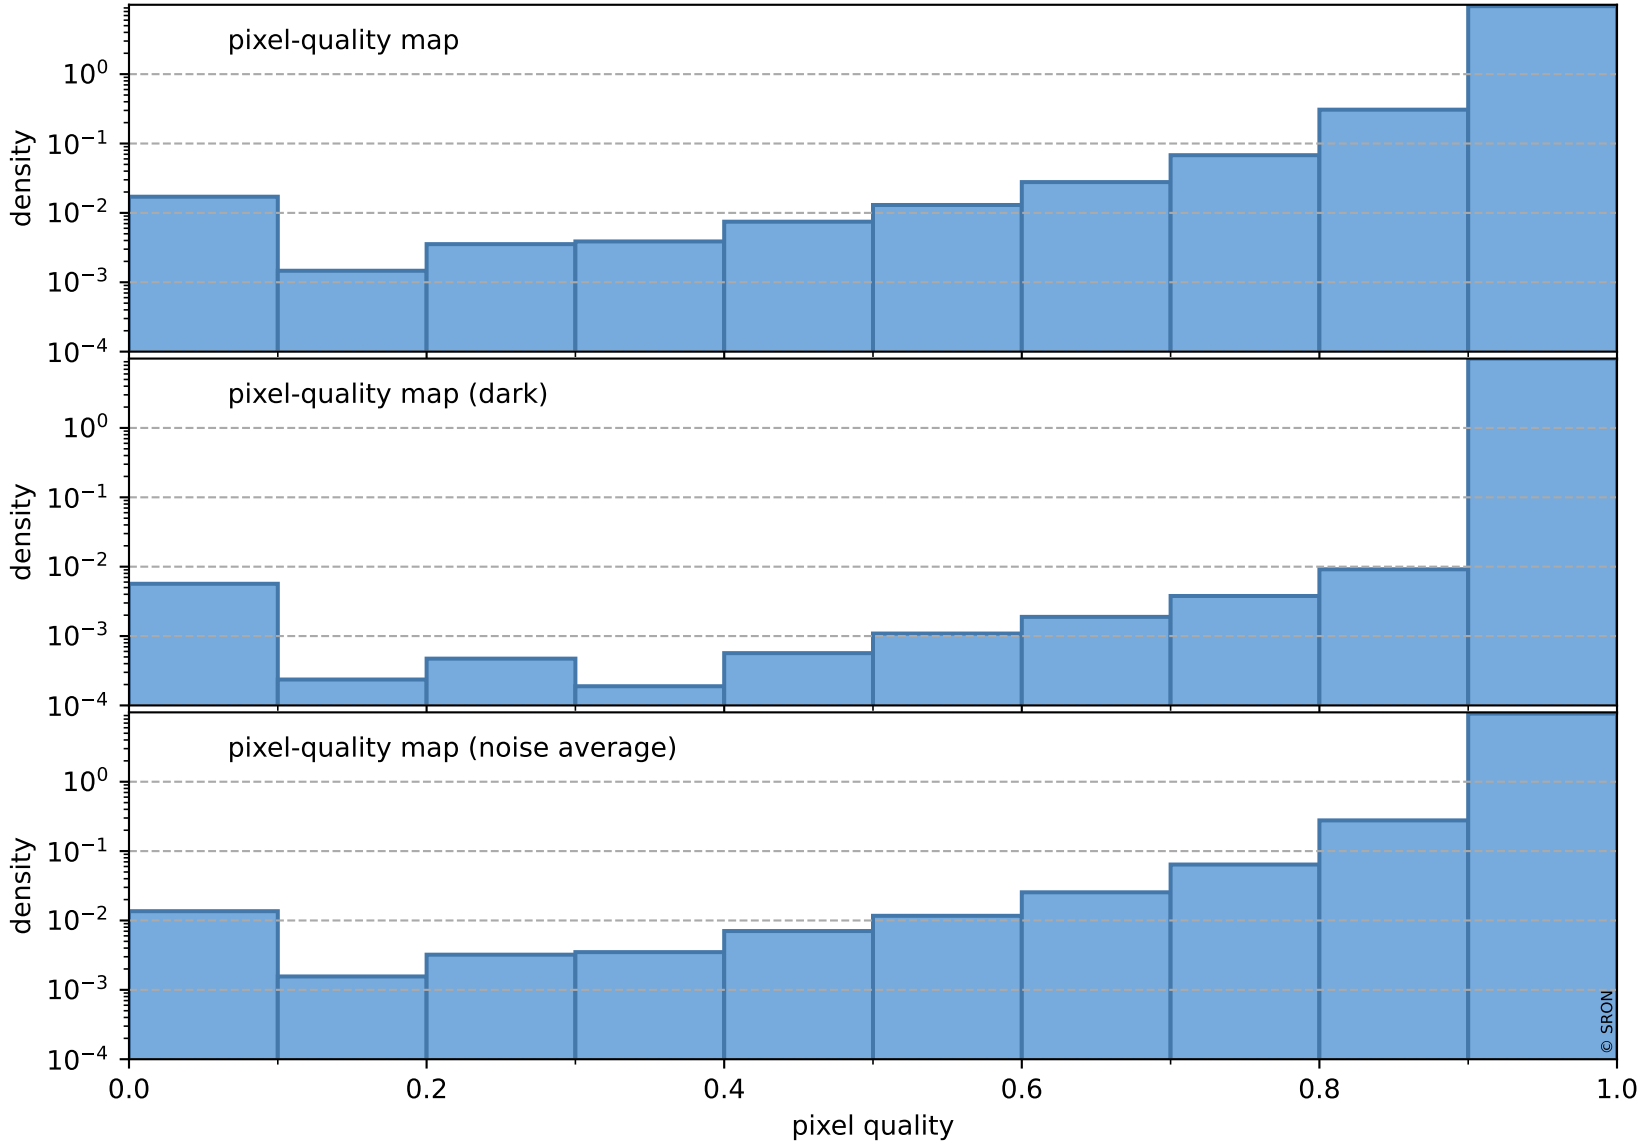

orbits : 20 in [8002, 8047]
coverage : 2019-04-30 / 2019-05-03
bad (quality < 0.8) : 2753
worst (quality < 0.1) : 288
created : 2023-08-22T07:55:10

pixel-quality map (noise average)

Tropomi SWIR pixel quality (official)

orbits : 20 in [8002, 8047]
coverage : 2019-04-30 / 2019-05-03
to good : 348
good to bad : 962
to worst : 149
created : 2023-08-22T07:55:10

total quality compared with SWIR pixel-quality CKD

Tropomi SWIR pixel quality (official)

orbits : 20 in [8002, 8047]
coverage : 2019-04-30 / 2019-05-03
created : 2023-08-22T07:55:10

Histograms of pixel-quality

Tropomi SWIR pixel quality (official) ground-tracks of Sentinel-5P

orbits : 20 in [8002, 8047]
coverage : 2019-04-30 / 2019-05-03
created : 2023-08-22T07:55:11

Tropomi SWIR pixel quality (official)

orbits : [2827, 8047]
coverage : 2018-04-30 / 2019-05-03
created : 2023-08-22T07:55:11

trend of pixel quality & temperatures