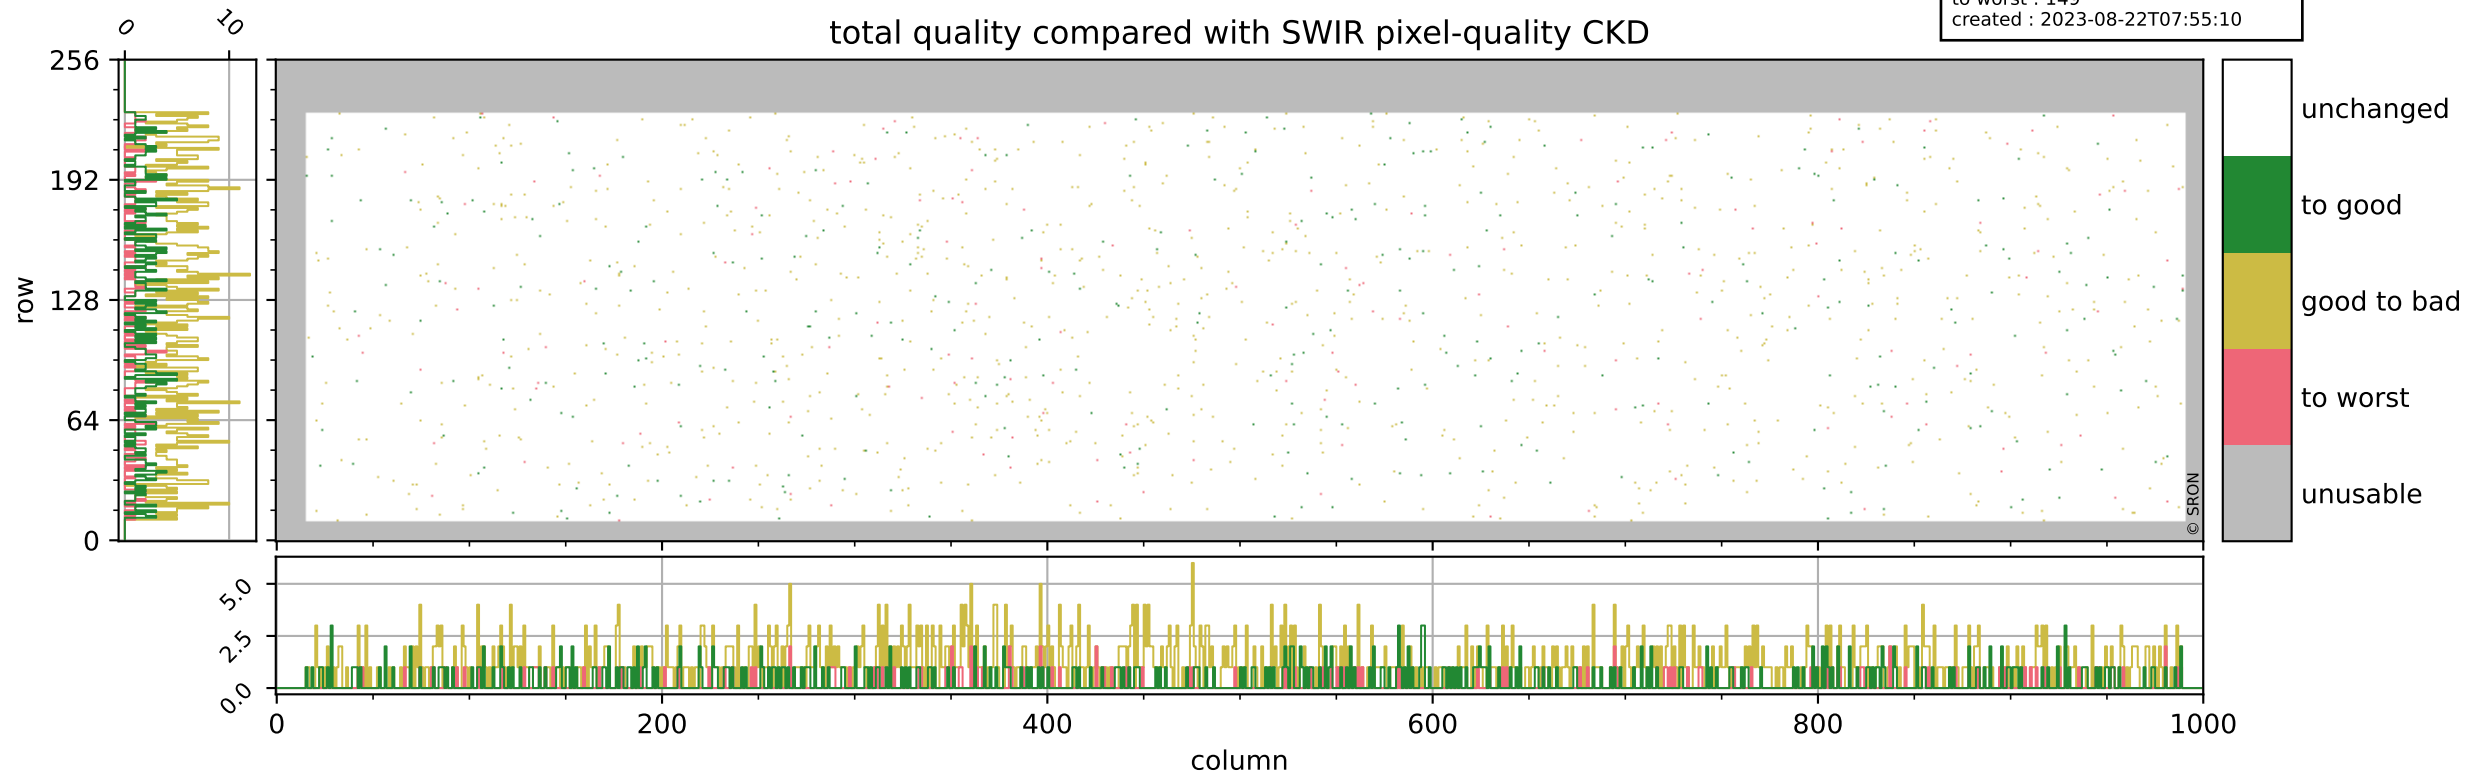

Tropomi SWIR pixel quality (official)

orbits : 20 in [8002, 8047]
coverage : 2019-04-30 / 2019-05-03
bad (quality < 0.8) : 294
worst (quality < 0.1) : 120
created : 2023-08-22T07:55:09

Tropomi SWIR pixel quality (official)

orbits : 20 in [8002, 8047]
coverage : 2019-04-30 / 2019-05-03
bad (quality < 0.8) : 2753
worst (quality < 0.1) : 288
created : 2023-08-22T07:55:10

pixel-quality map (noise average)

Tropomi SWIR pixel quality (official)

orbits : 20 in [8002, 8047]
coverage : 2019-04-30 / 2019-05-03
to good : 348
good to bad : 962
to worst : 149
created : 2023-08-22T07:55:10

total quality compared with SWIR pixel-quality CKD

Tropomi SWIR pixel quality (official)

orbits : 20 in [8002, 8047]
coverage : 2019-04-30 / 2019-05-03
created : 2023-08-22T07:55:10

Histograms of pixel-quality

Tropomi SWIR pixel quality (official) ground-tracks of Sentinel-5P

orbits : 20 in [8002, 8047]
coverage : 2019-04-30 / 2019-05-03
created : 2023-08-22T07:55:11