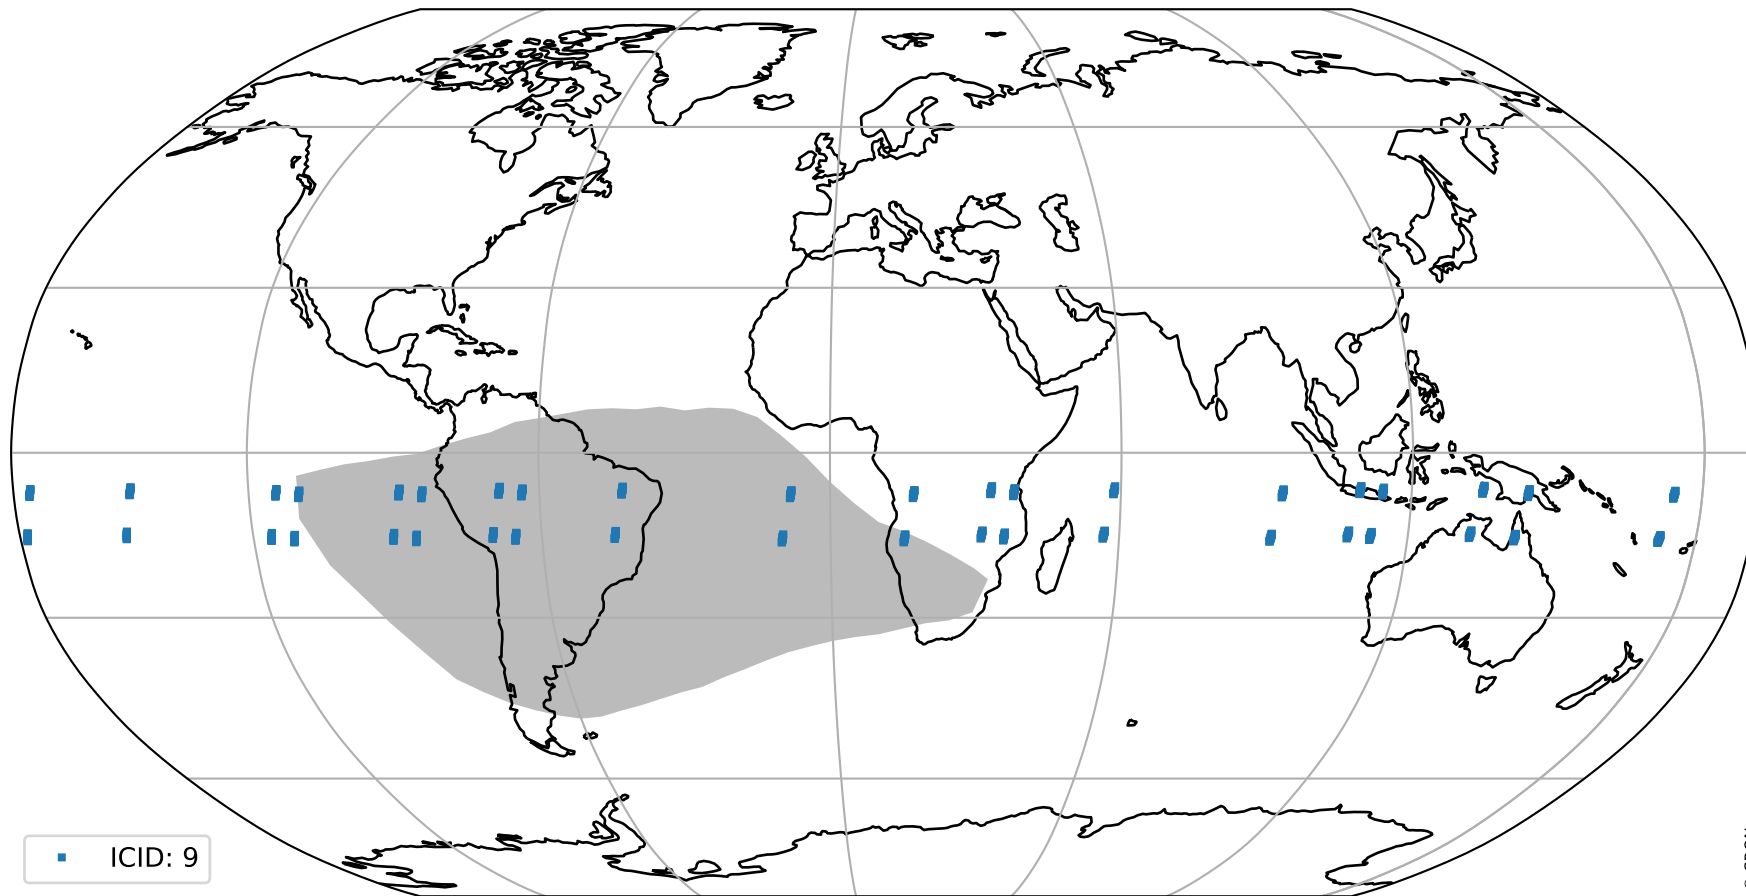

orbits : 20 in [8002, 8047]
coverage : 2019-04-30 / 2019-05-03
bad (quality < 0.8) : 2753
worst (quality < 0.1) : 288
created : 2023-08-22T07:55:10

pixel-quality map (noise average)

Tropomi SWIR pixel quality (official)

orbits : 20 in [8002, 8047]
coverage : 2019-04-30 / 2019-05-03
to good : 348
good to bad : 962
to worst : 149
created : 2023-08-22T07:55:10

total quality compared with SWIR pixel-quality CKD

Tropomi SWIR pixel quality (official)

orbits : 20 in [8002, 8047]
coverage : 2019-04-30 / 2019-05-03
created : 2023-08-22T07:55:10

Histograms of pixel-quality

Tropomi SWIR pixel quality (official) ground-tracks of Sentinel-5P

orbits : 20 in [8002, 8047]
coverage : 2019-04-30 / 2019-05-03
created : 2023-08-22T07:55:11

Tropomi SWIR pixel quality (official)

orbits : [2827, 8047]
coverage : 2018-04-30 / 2019-05-03
created : 2023-08-22T07:55:11

trend of pixel quality & temperatures