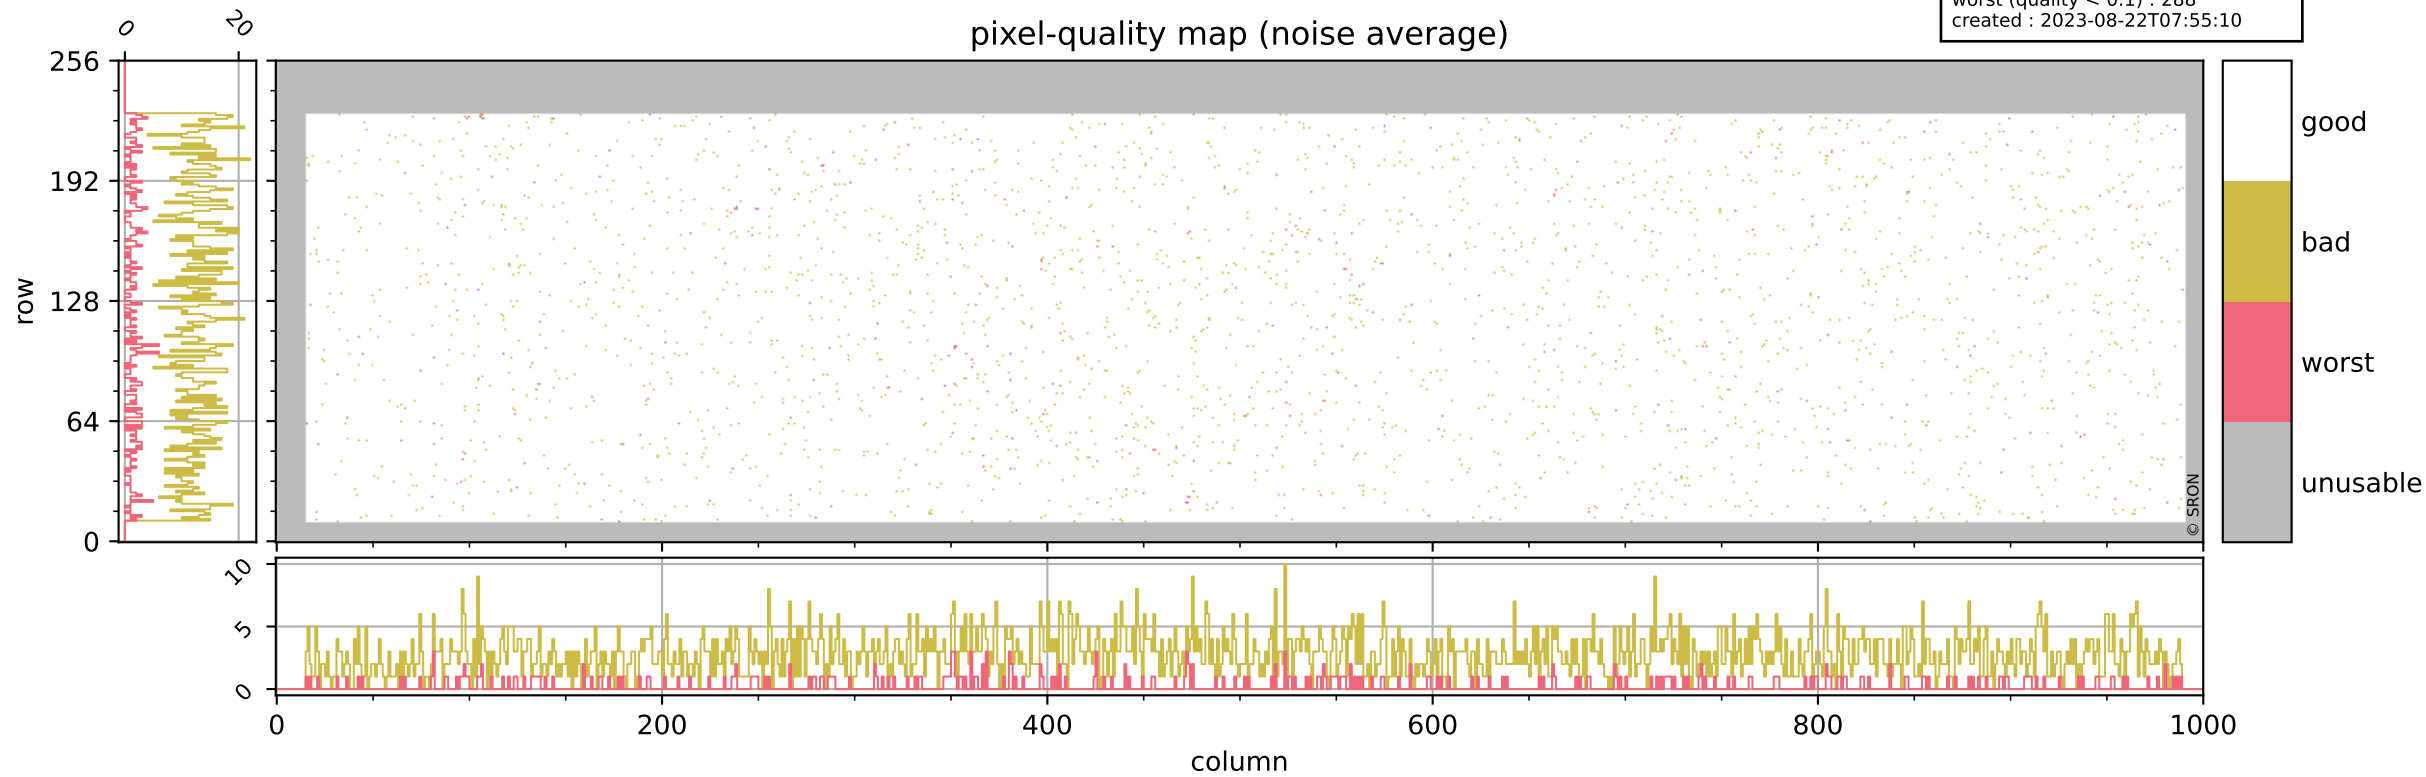

Tropomi SWIR pixel quality (official)

orbits : 20 in [8002, 8047]
coverage : 2019-04-30 / 2019-05-03
bad (quality < 0.8) : 294
worst (quality < 0.1) : 120
created : 2023-08-22T07:55:09

Tropomi SWIR pixel quality (official)

orbits : 20 in [8002, 8047]
coverage : 2019-04-30 / 2019-05-03
bad (quality < 0.8) : 2753
worst (quality < 0.1) : 288
created : 2023-08-22T07:55:10

pixel-quality map (noise average)

Tropomi SWIR pixel quality (official)

orbits : 20 in [8002, 8047]
coverage : 2019-04-30 / 2019-05-03
to good : 348
good to bad : 962
to worst : 149
created : 2023-08-22T07:55:10

total quality compared with SWIR pixel-quality CKD

Tropomi SWIR pixel quality (official)

orbits : 20 in [8002, 8047]
coverage : 2019-04-30 / 2019-05-03
created : 2023-08-22T07:55:10

Histograms of pixel-quality

Tropomi SWIR pixel quality (official) ground-tracks of Sentinel-5P

orbits : 20 in [8002, 8047]
coverage : 2019-04-30 / 2019-05-03
created : 2023-08-22T07:55:11