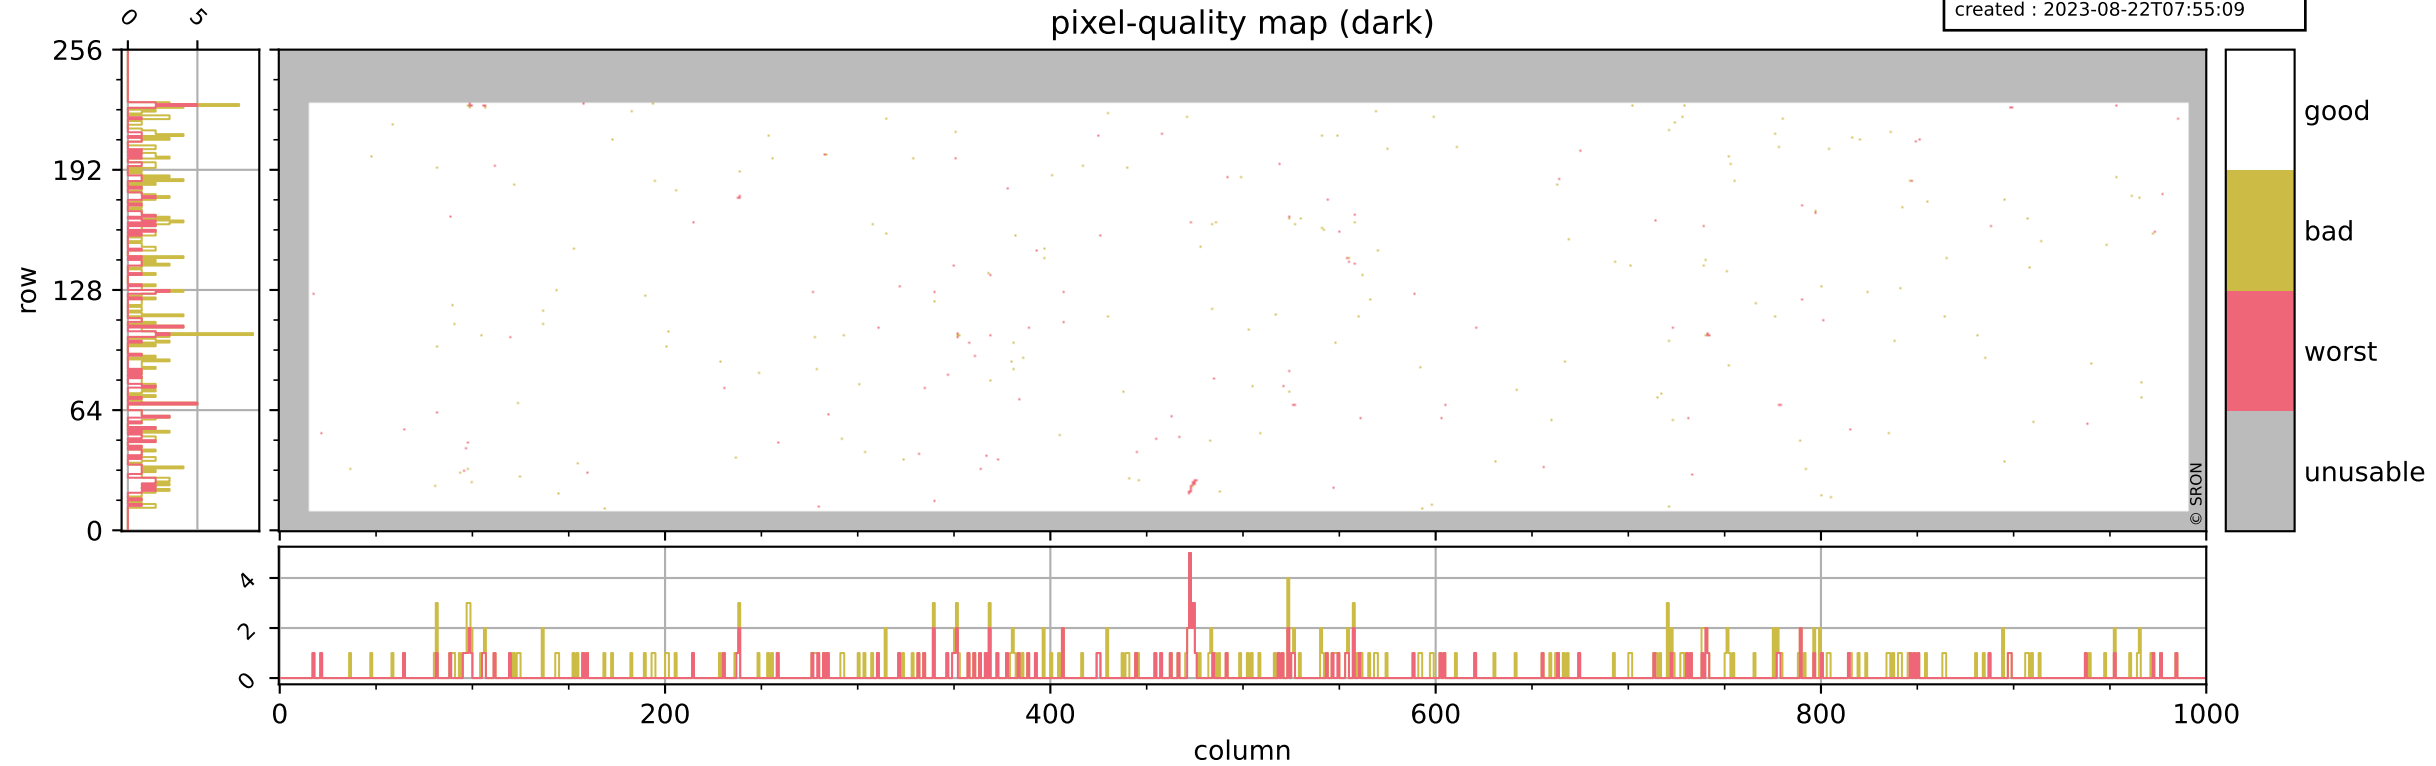

Tropomi SWIR pixel quality (official)

orbits : 20 in [8002, 8047]
coverage : 2019-04-30 / 2019-05-03
bad (quality < 0.8) : 3007
worst (quality < 0.1) : 362
created : 2023-08-22T07:55:09

pixel-quality map

Tropomi SWIR pixel quality (official)

orbits : 20 in [8002, 8047]
coverage : 2019-04-30 / 2019-05-03
bad (quality < 0.8) : 294
worst (quality < 0.1) : 120
created : 2023-08-22T07:55:09

Tropomi SWIR pixel quality (official)

orbits : 20 in [8002, 8047]
coverage : 2019-04-30 / 2019-05-03
bad (quality < 0.8) : 2753
worst (quality < 0.1) : 288
created : 2023-08-22T07:55:10

pixel-quality map (noise average)

Tropomi SWIR pixel quality (official)

orbits : 20 in [8002, 8047]
coverage : 2019-04-30 / 2019-05-03
to good : 348
good to bad : 962
to worst : 149
created : 2023-08-22T07:55:10

total quality compared with SWIR pixel-quality CKD

Tropomi SWIR pixel quality (official)