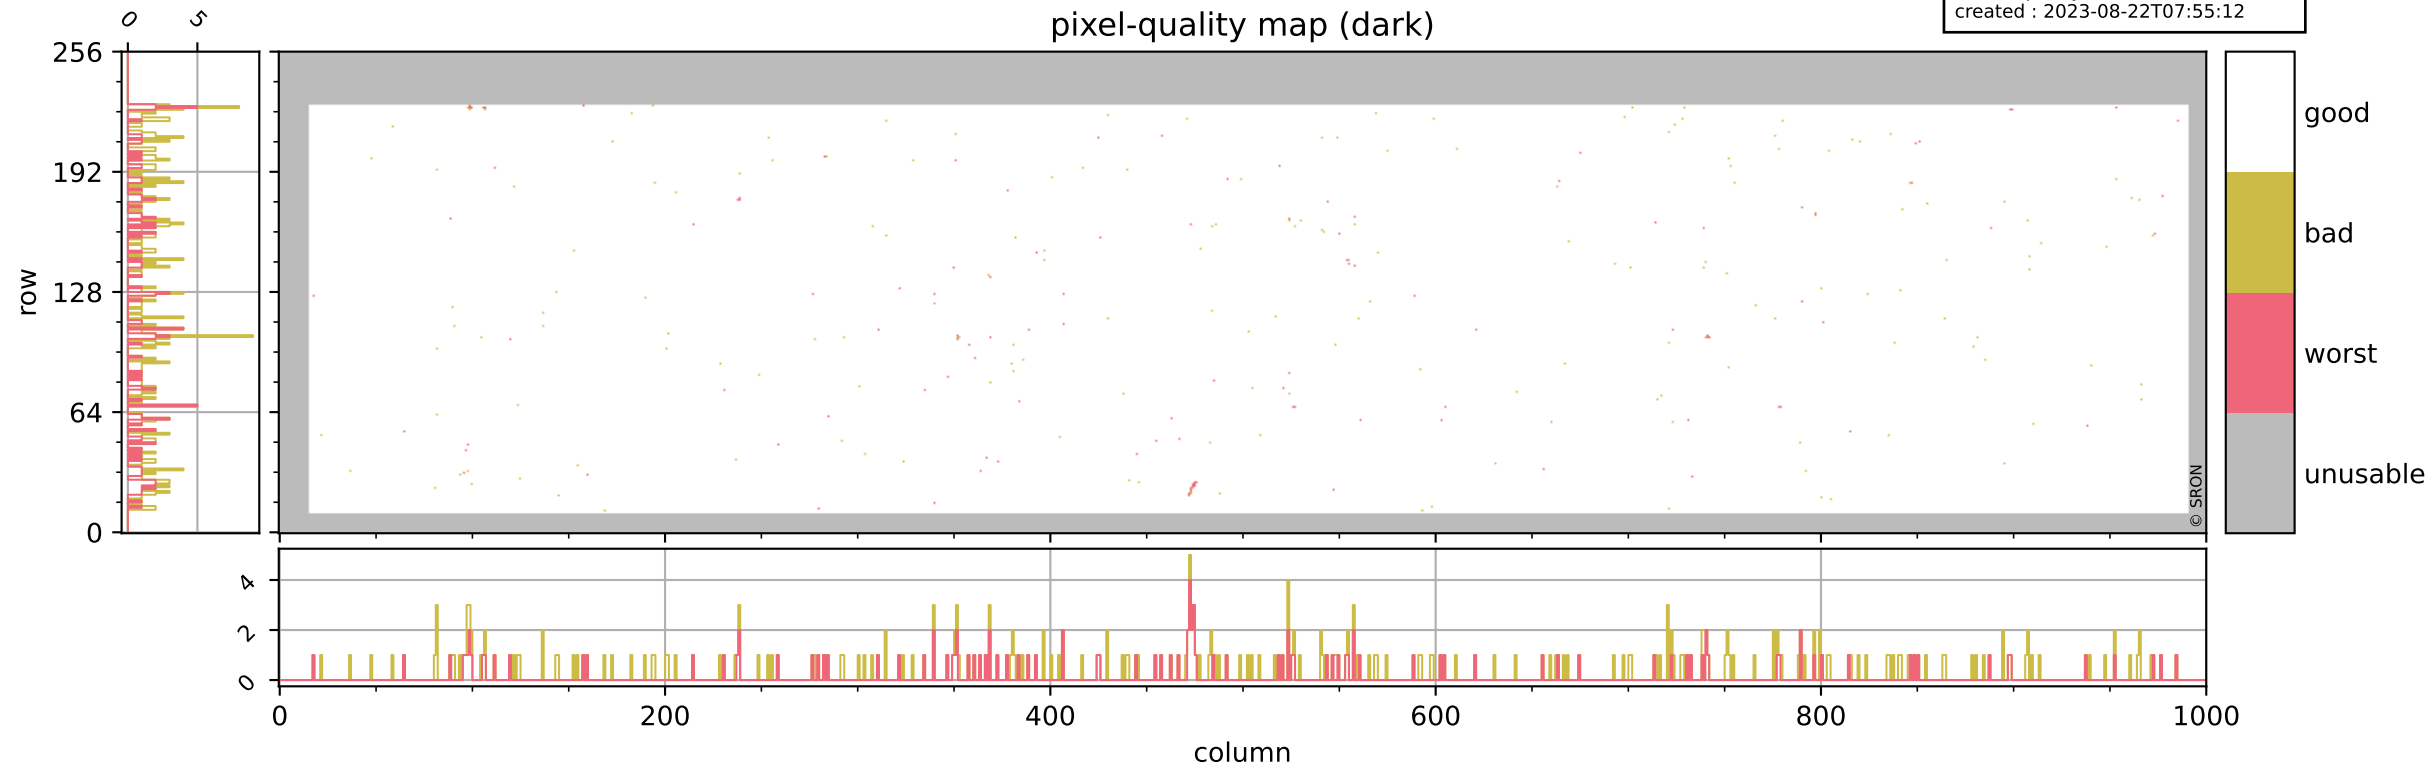

Tropomi SWIR pixel quality (official)

orbits : 19 in [8017, 8062]
coverage : 2019-05-01 / 2019-05-04
bad (quality < 0.8) : 3010
worst (quality < 0.1) : 359
created : 2023-08-22T07:55:11

pixel-quality map

Tropomi SWIR pixel quality (official)

orbits : 19 in [8017, 8062]
coverage : 2019-05-01 / 2019-05-04
bad (quality < 0.8) : 294
worst (quality < 0.1) : 116
created : 2023-08-22T07:55:12

pixel-quality map (dark)

Tropomi SWIR pixel quality (official)

orbits : 19 in [8017, 8062]
coverage : 2019-05-01 / 2019-05-04
bad (quality < 0.8) : 2767
worst (quality < 0.1) : 280
created : 2023-08-22T07:55:12

pixel-quality map (noise average)

Tropomi SWIR pixel quality (official)

orbits : 19 in [8017, 8062]
coverage : 2019-05-01 / 2019-05-04
to good : 341
good to bad : 959
to worst : 147
created : 2023-08-22T07:55:12

total quality compared with SWIR pixel-quality CKD