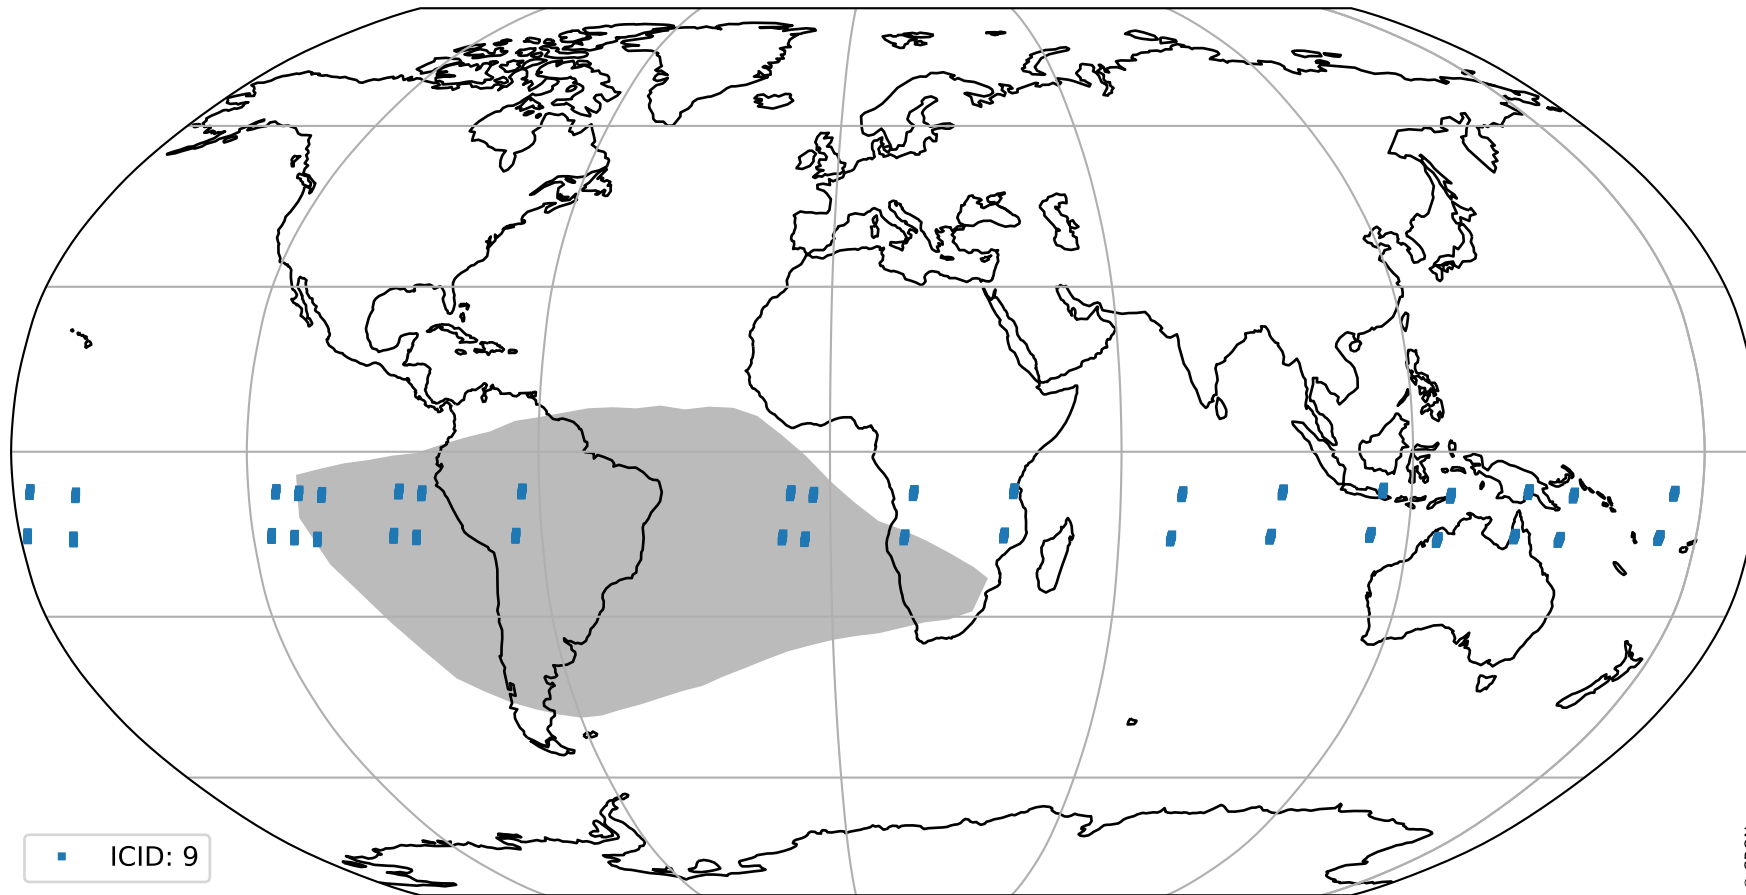

Tropomi SWIR pixel quality (official)

orbits : 19 in [8017, 8062]
coverage : 2019-05-01 / 2019-05-04
created : 2023-08-22T07:55:12

Histograms of pixel-quality

Tropomi SWIR pixel quality (official) ground-tracks of Sentinel-5P

orbits : 19 in [8017, 8062]
coverage : 2019-05-01 / 2019-05-04
created : 2023-08-22T07:55:13

Tropomi SWIR pixel quality (official)

orbits : [2827, 8062]
coverage : 2018-04-30 / 2019-05-04
created : 2023-08-22T07:55:13