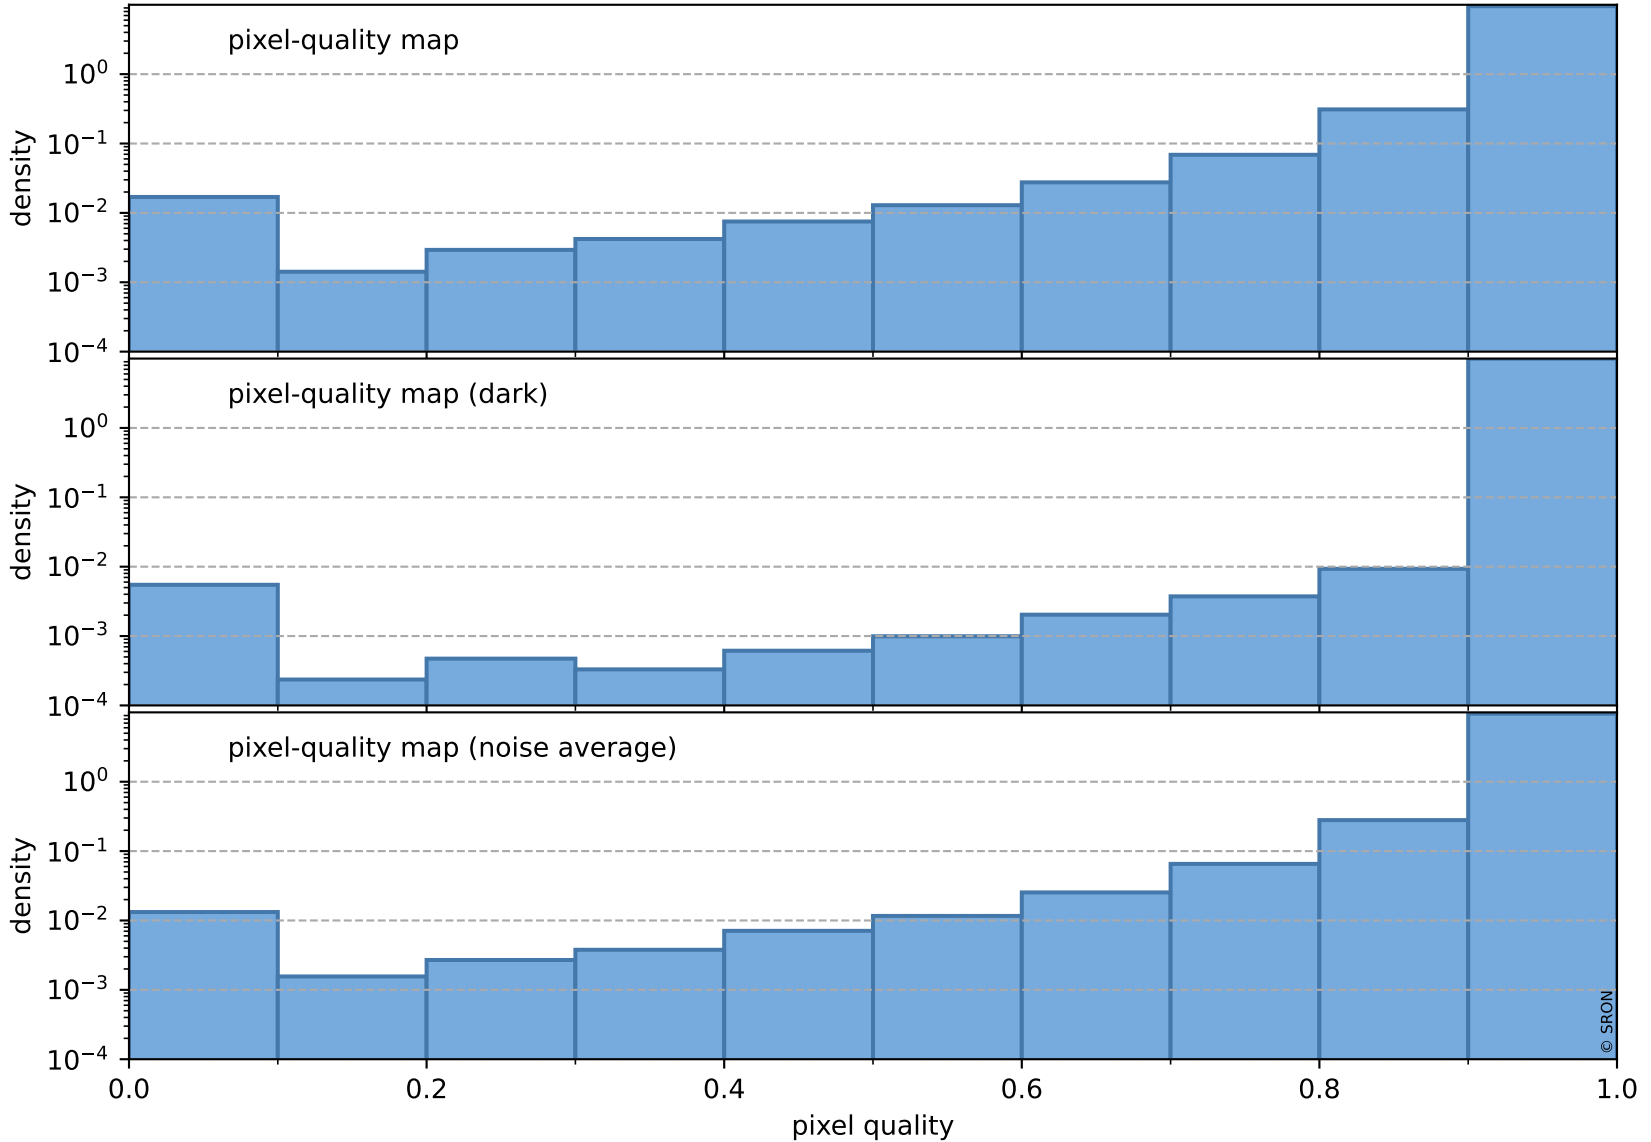

Tropomi SWIR pixel quality (official)

orbits : 19 in [8017, 8062]
coverage : 2019-05-01 / 2019-05-04
to good : 341
good to bad : 959
to worst : 147
created : 2023-08-22T07:55:12

total quality compared with SWIR pixel-quality CKD

Tropomi SWIR pixel quality (official)

orbits : 19 in [8017, 8062]
coverage : 2019-05-01 / 2019-05-04
created : 2023-08-22T07:55:12

Histograms of pixel-quality

Tropomi SWIR pixel quality (official) ground-tracks of Sentinel-5P

orbits : 19 in [8017, 8062]
coverage : 2019-05-01 / 2019-05-04
created : 2023-08-22T07:55:13

Tropomi SWIR pixel quality (official)

orbits : [2827, 8062]
coverage : 2018-04-30 / 2019-05-04
created : 2023-08-22T07:55:13