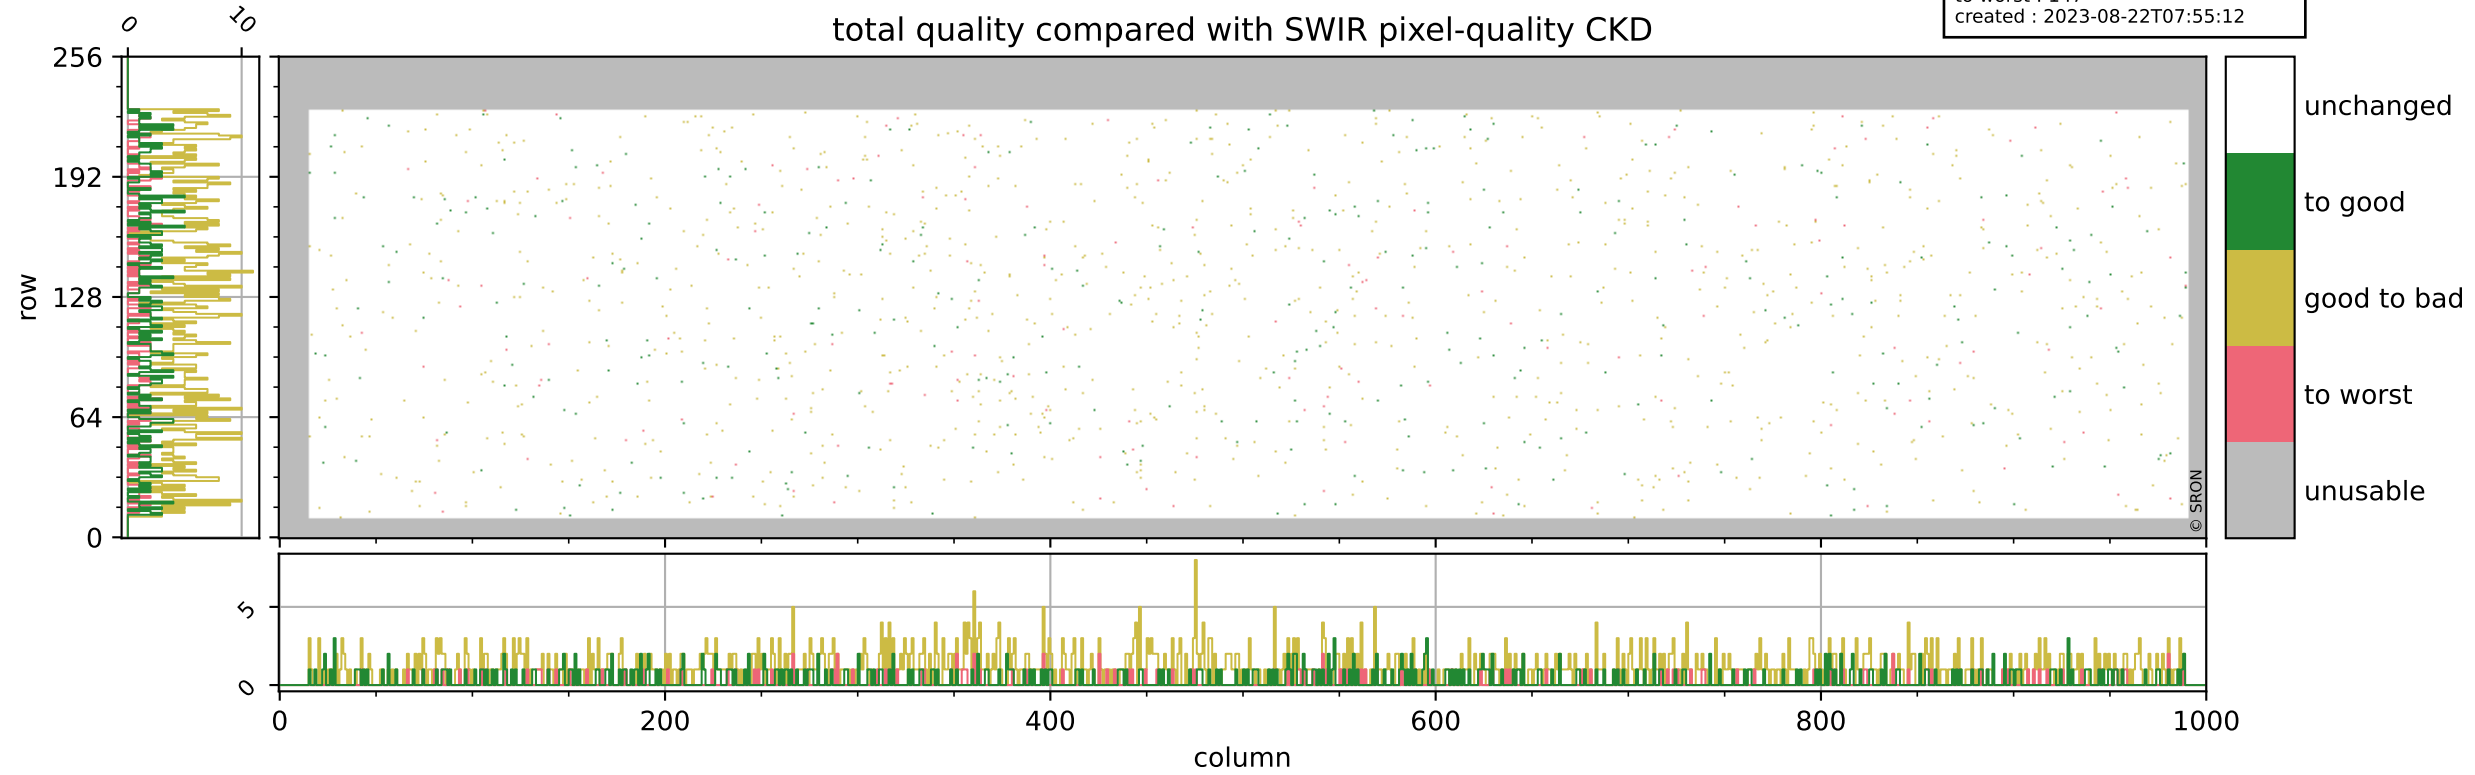

Tropomi SWIR pixel quality (official)

orbits : 19 in [8017, 8062]
coverage : 2019-05-01 / 2019-05-04
bad (quality < 0.8) : 294
worst (quality < 0.1) : 116
created : 2023-08-22T07:55:12

pixel-quality map (dark)

Tropomi SWIR pixel quality (official)

orbits : 19 in [8017, 8062]
coverage : 2019-05-01 / 2019-05-04
bad (quality < 0.8) : 2767
worst (quality < 0.1) : 280
created : 2023-08-22T07:55:12

pixel-quality map (noise average)

Tropomi SWIR pixel quality (official)

orbits : 19 in [8017, 8062]
coverage : 2019-05-01 / 2019-05-04
to good : 341
good to bad : 959
to worst : 147
created : 2023-08-22T07:55:12

total quality compared with SWIR pixel-quality CKD

Tropomi SWIR pixel quality (official)

orbits : 19 in [8017, 8062]
coverage : 2019-05-01 / 2019-05-04
created : 2023-08-22T07:55:12

Histograms of pixel-quality

Tropomi SWIR pixel quality (official) ground-tracks of Sentinel-5P