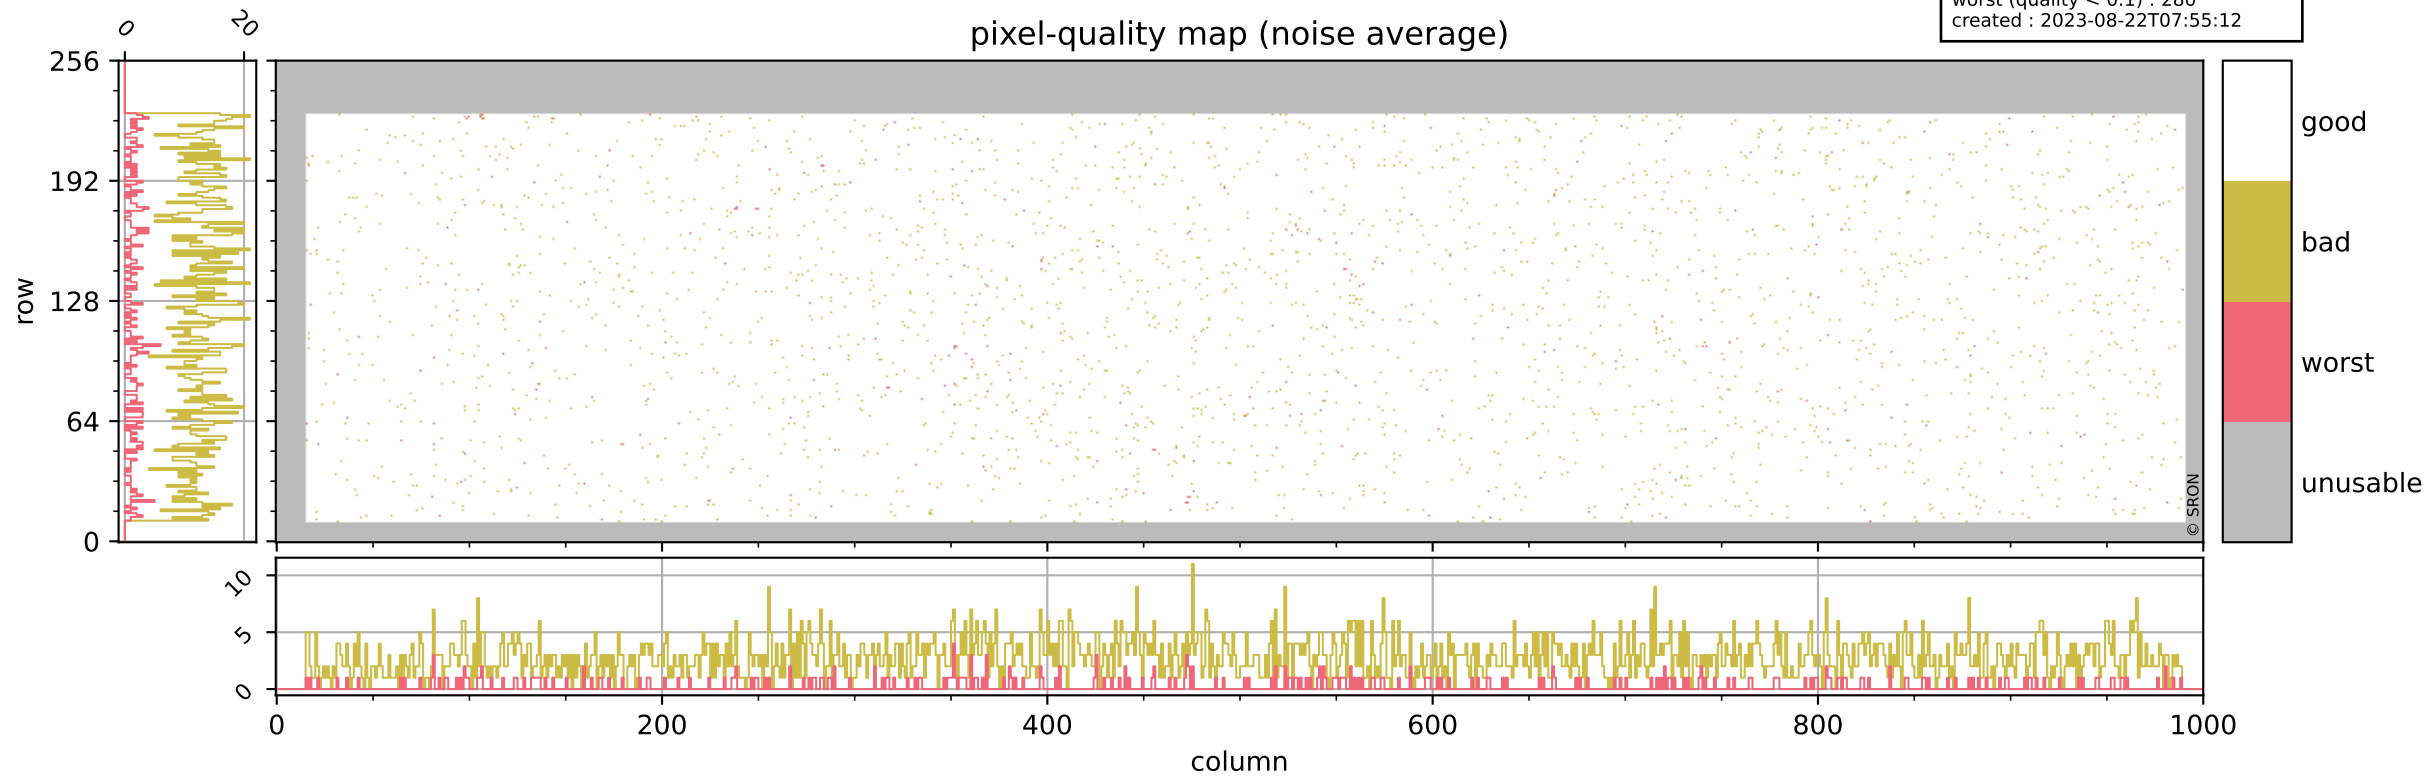

Tropomi SWIR pixel quality (official)

orbits : 19 in [8017, 8062]
coverage : 2019-05-01 / 2019-05-04
bad (quality < 0.8) : 294
worst (quality < 0.1) : 116
created : 2023-08-22T07:55:12

pixel-quality map (dark)

Tropomi SWIR pixel quality (official)

orbits : 19 in [8017, 8062]
coverage : 2019-05-01 / 2019-05-04
bad (quality < 0.8) : 2767
worst (quality < 0.1) : 280
created : 2023-08-22T07:55:12

pixel-quality map (noise average)

Tropomi SWIR pixel quality (official)

orbits : 19 in [8017, 8062]
coverage : 2019-05-01 / 2019-05-04
to good : 341
good to bad : 959
to worst : 147
created : 2023-08-22T07:55:12

total quality compared with SWIR pixel-quality CKD

Tropomi SWIR pixel quality (official)

orbits : 19 in [8017, 8062]
coverage : 2019-05-01 / 2019-05-04
created : 2023-08-22T07:55:12

Histograms of pixel-quality

Tropomi SWIR pixel quality (official) ground-tracks of Sentinel-5P