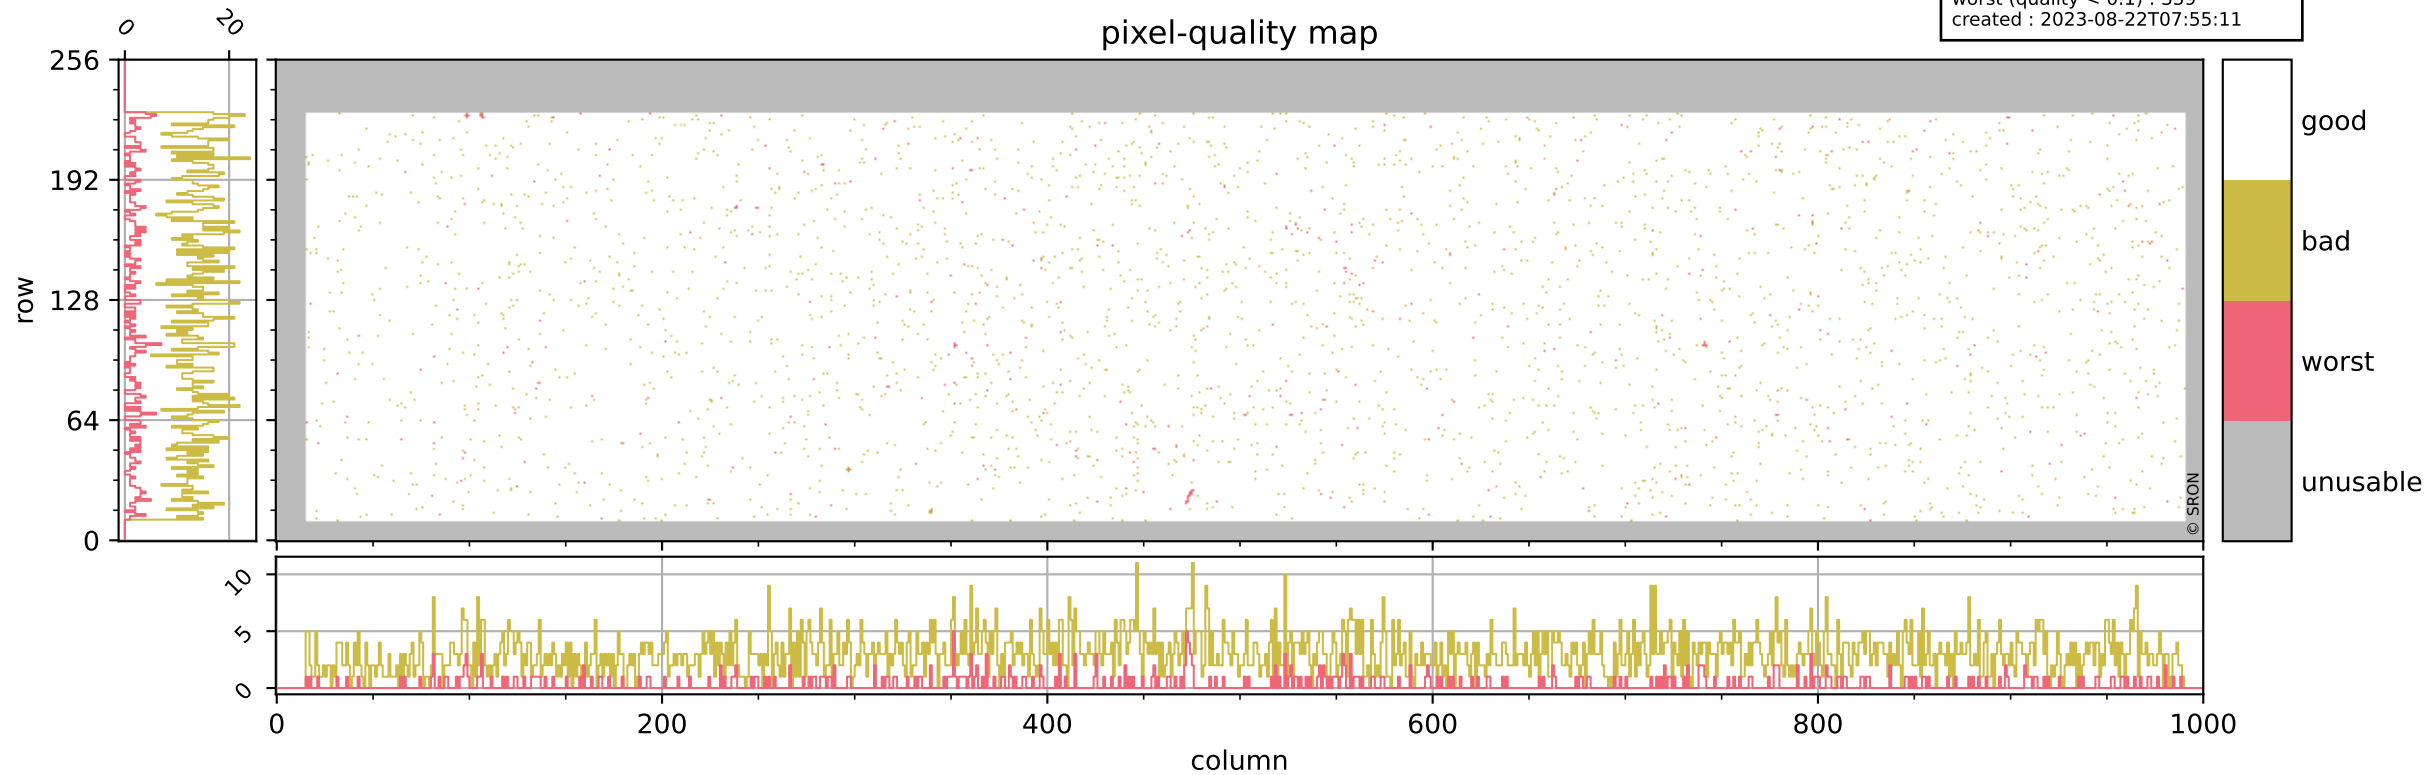

Tropomi SWIR pixel quality (official)

orbits : 19 in [8017, 8062]
coverage : 2019-05-01 / 2019-05-04
bad (quality < 0.8) : 3010
worst (quality < 0.1) : 359
created : 2023-08-22T07:55:11

pixel-quality map

Tropomi SWIR pixel quality (official)

orbits : 19 in [8017, 8062]
coverage : 2019-05-01 / 2019-05-04
bad (quality < 0.8) : 294
worst (quality < 0.1) : 116
created : 2023-08-22T07:55:12

pixel-quality map (dark)

Tropomi SWIR pixel quality (official)

orbits : 19 in [8017, 8062]
coverage : 2019-05-01 / 2019-05-04
bad (quality < 0.8) : 2767
worst (quality < 0.1) : 280
created : 2023-08-22T07:55:12

pixel-quality map (noise average)

Tropomi SWIR pixel quality (official)

orbits : 19 in [8017, 8062]
coverage : 2019-05-01 / 2019-05-04
to good : 341
good to bad : 959
to worst : 147
created : 2023-08-22T07:55:12

total quality compared with SWIR pixel-quality CKD