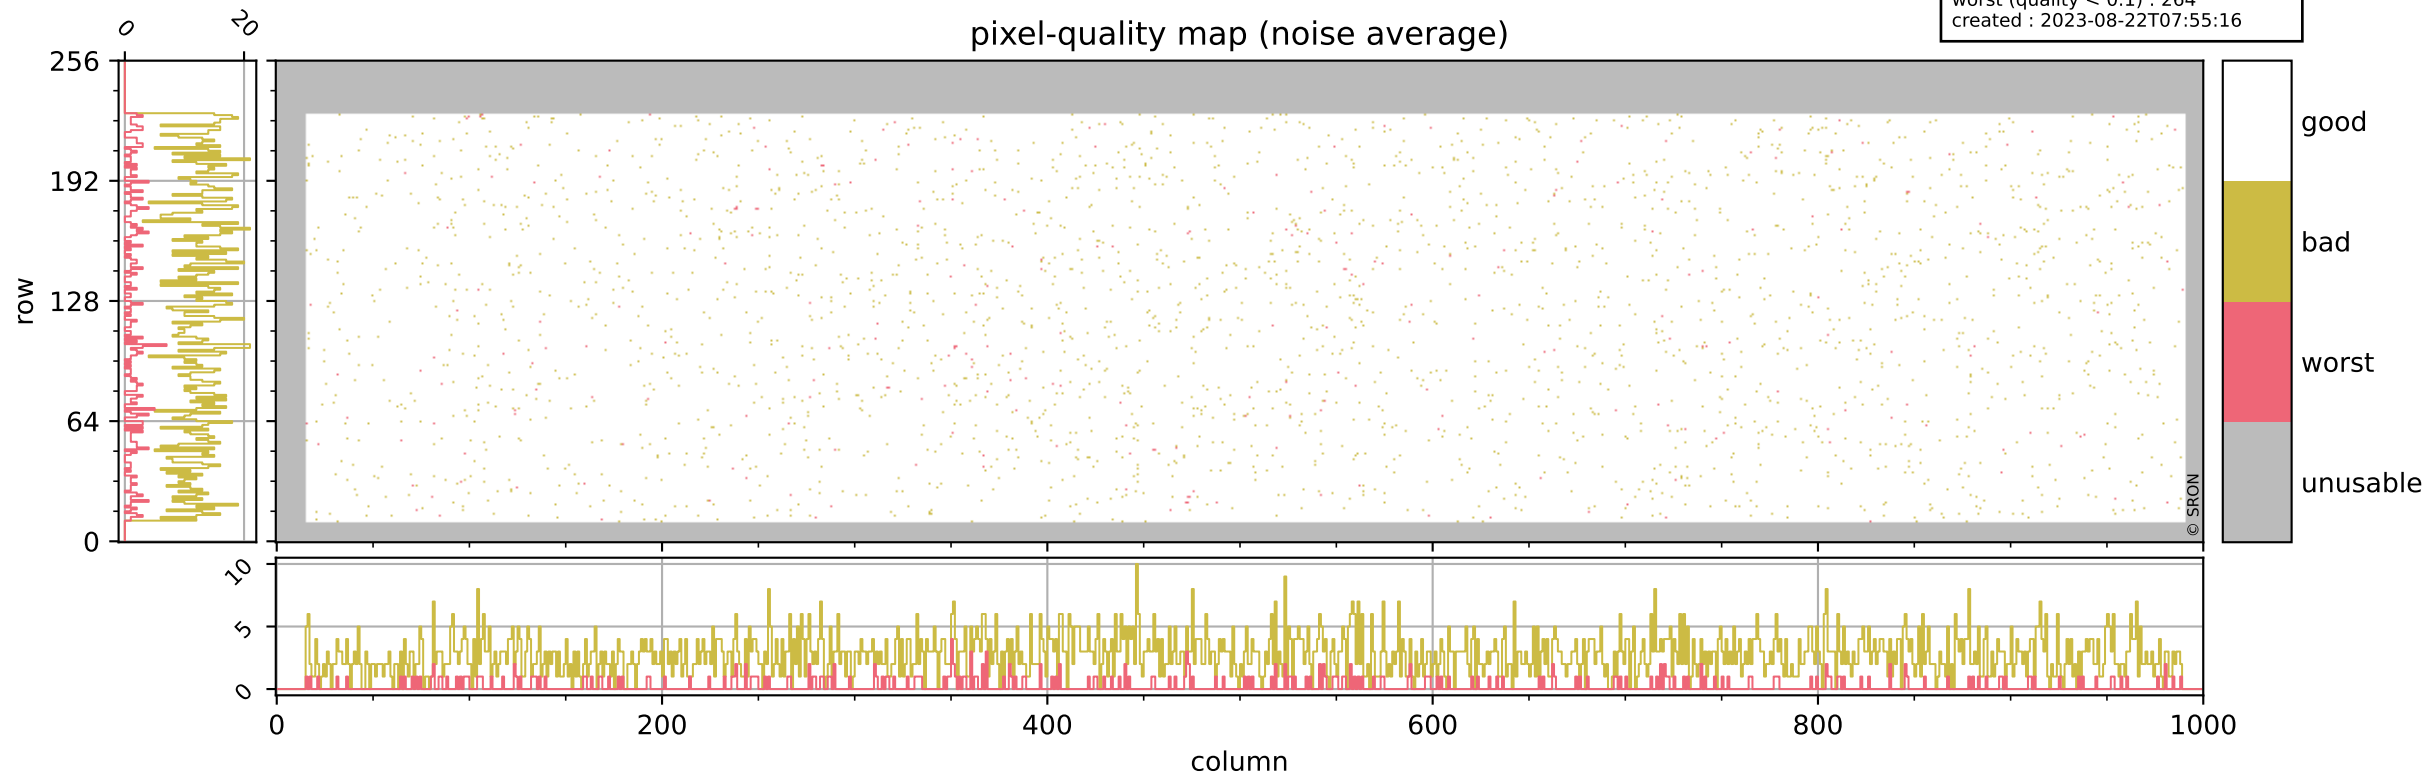

Tropomi SWIR pixel quality (official)

orbits : 18 in [8047, 8092]
coverage : 2019-05-03 / 2019-05-06
bad (quality < 0.8) : 293
worst (quality < 0.1) : 114
created : 2023-08-22T07:55:16

pixel-quality map (dark)

Tropomi SWIR pixel quality (official)

orbits : 18 in [8047, 8092]
coverage : 2019-05-03 / 2019-05-06
bad (quality < 0.8) : 2724
worst (quality < 0.1) : 264
created : 2023-08-22T07:55:16

pixel-quality map (noise average)

Tropomi SWIR pixel quality (official)

orbits : 18 in [8047, 8092]
coverage : 2019-05-03 / 2019-05-06
to good : 350
good to bad : 939
to worst : 135
created : 2023-08-22T07:55:16

total quality compared with SWIR pixel-quality CKD

Tropomi SWIR pixel quality (official)

orbits : 18 in [8047, 8092]
coverage : 2019-05-03 / 2019-05-06
created : 2023-08-22T07:55:17

Histograms of pixel-quality

Tropomi SWIR pixel quality (official) ground-tracks of Sentinel-5P