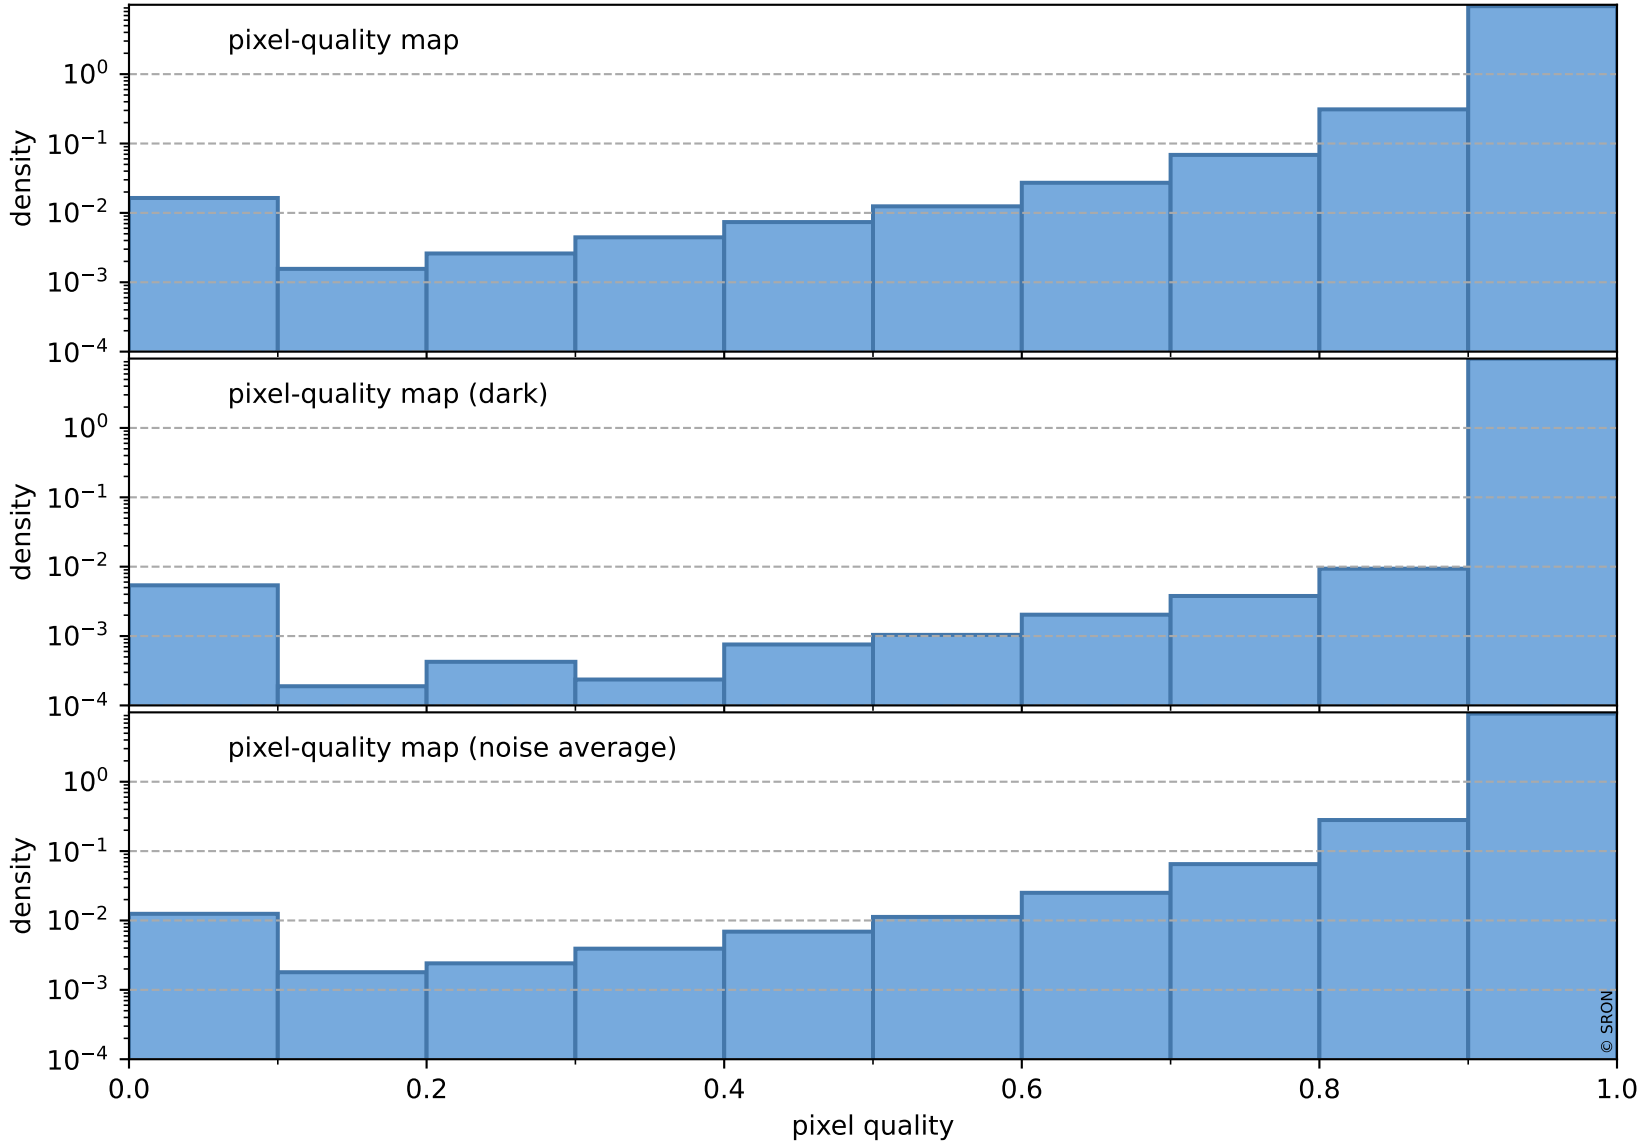

Tropomi SWIR pixel quality (official)

orbits : 18 in [8047, 8092]
coverage : 2019-05-03 / 2019-05-06
to good : 350
good to bad : 939
to worst : 135
created : 2023-08-22T07:55:16

total quality compared with SWIR pixel-quality CKD

Tropomi SWIR pixel quality (official)

orbits : 18 in [8047, 8092]
coverage : 2019-05-03 / 2019-05-06
created : 2023-08-22T07:55:17

Histograms of pixel-quality

Tropomi SWIR pixel quality (official) ground-tracks of Sentinel-5P

orbits : 18 in [8047, 8092]
coverage : 2019-05-03 / 2019-05-06
created : 2023-08-22T07:55:17

Tropomi SWIR pixel quality (official)

orbits : [2827, 8092]
coverage : 2018-04-30 / 2019-05-06
created : 2023-08-22T07:55:17