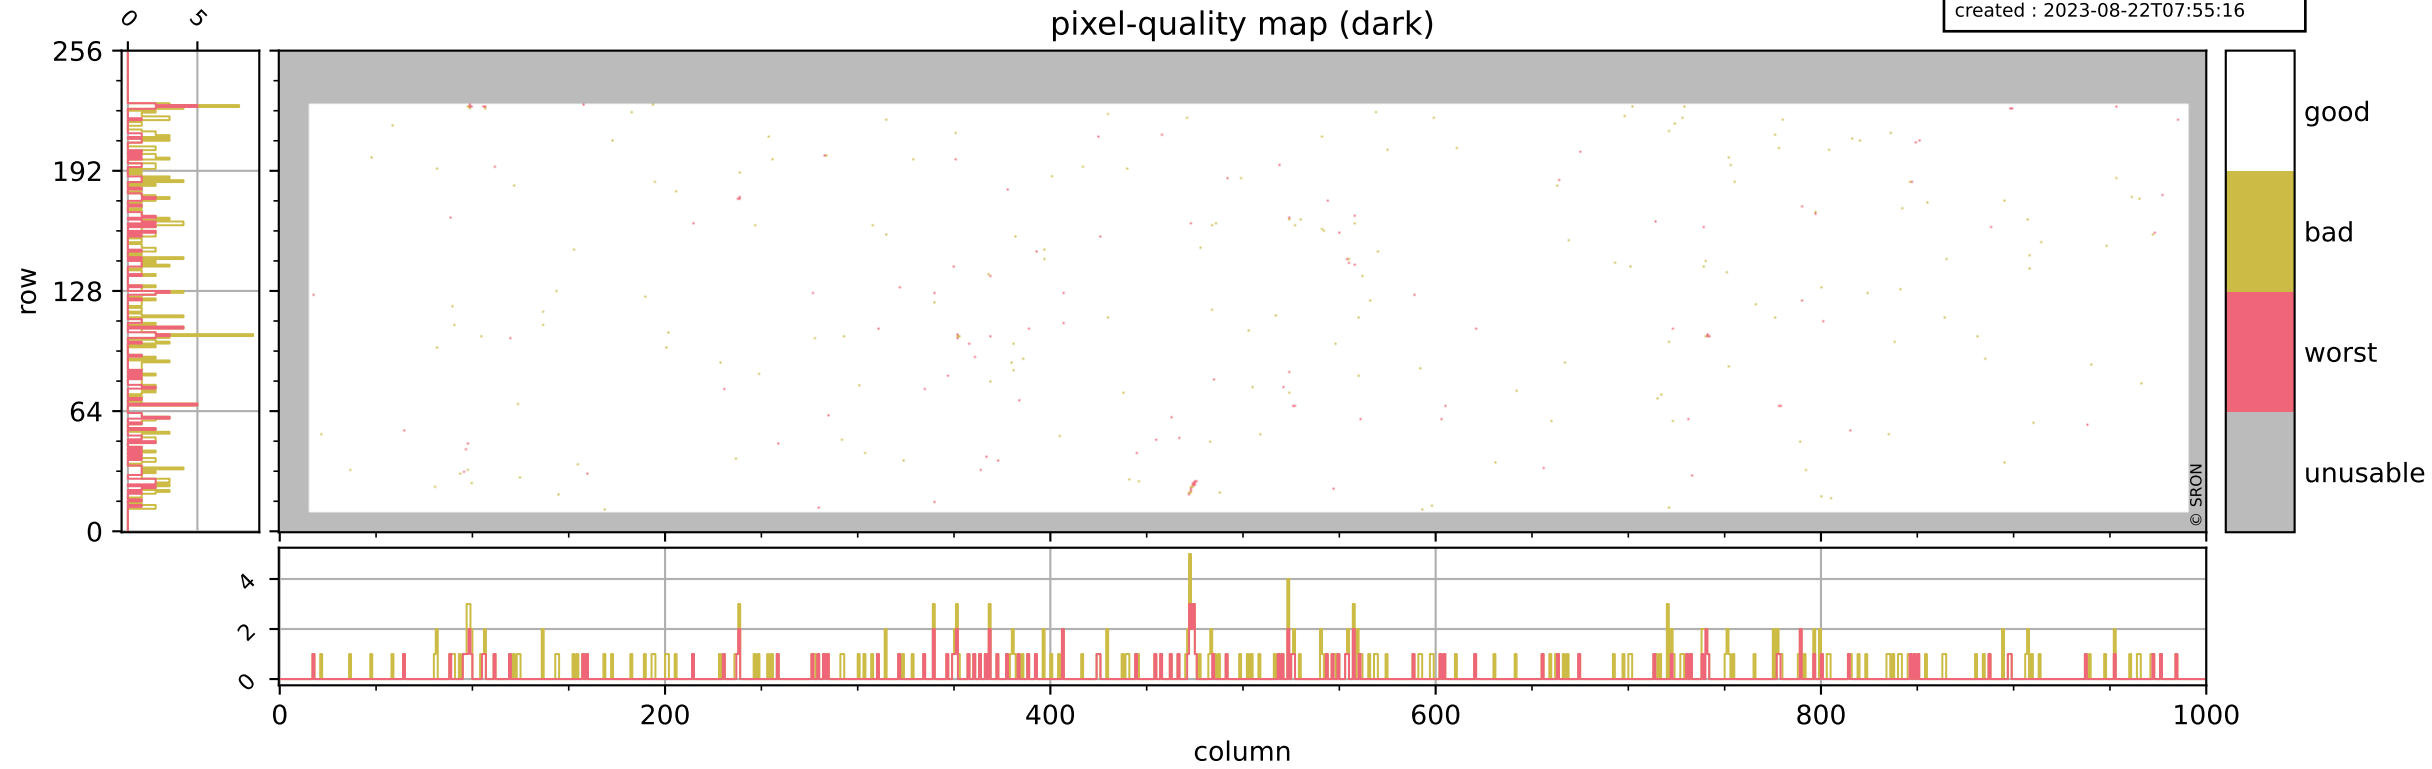

Tropomi SWIR pixel quality (official)

orbits : 18 in [8047, 8092]
coverage : 2019-05-03 / 2019-05-06
bad (quality < 0.8) : 2973
worst (quality < 0.1) : 347
created : 2023-08-22T07:55:16

pixel-quality map

Tropomi SWIR pixel quality (official)

orbits : 18 in [8047, 8092]
coverage : 2019-05-03 / 2019-05-06
bad (quality < 0.8) : 293
worst (quality < 0.1) : 114
created : 2023-08-22T07:55:16

pixel-quality map (dark)

Tropomi SWIR pixel quality (official)

orbits : 18 in [8047, 8092]
coverage : 2019-05-03 / 2019-05-06
bad (quality < 0.8) : 2724
worst (quality < 0.1) : 264
created : 2023-08-22T07:55:16

pixel-quality map (noise average)

Tropomi SWIR pixel quality (official)

orbits : 18 in [8047, 8092]
coverage : 2019-05-03 / 2019-05-06
to good : 350
good to bad : 939
to worst : 135
created : 2023-08-22T07:55:16

total quality compared with SWIR pixel-quality CKD