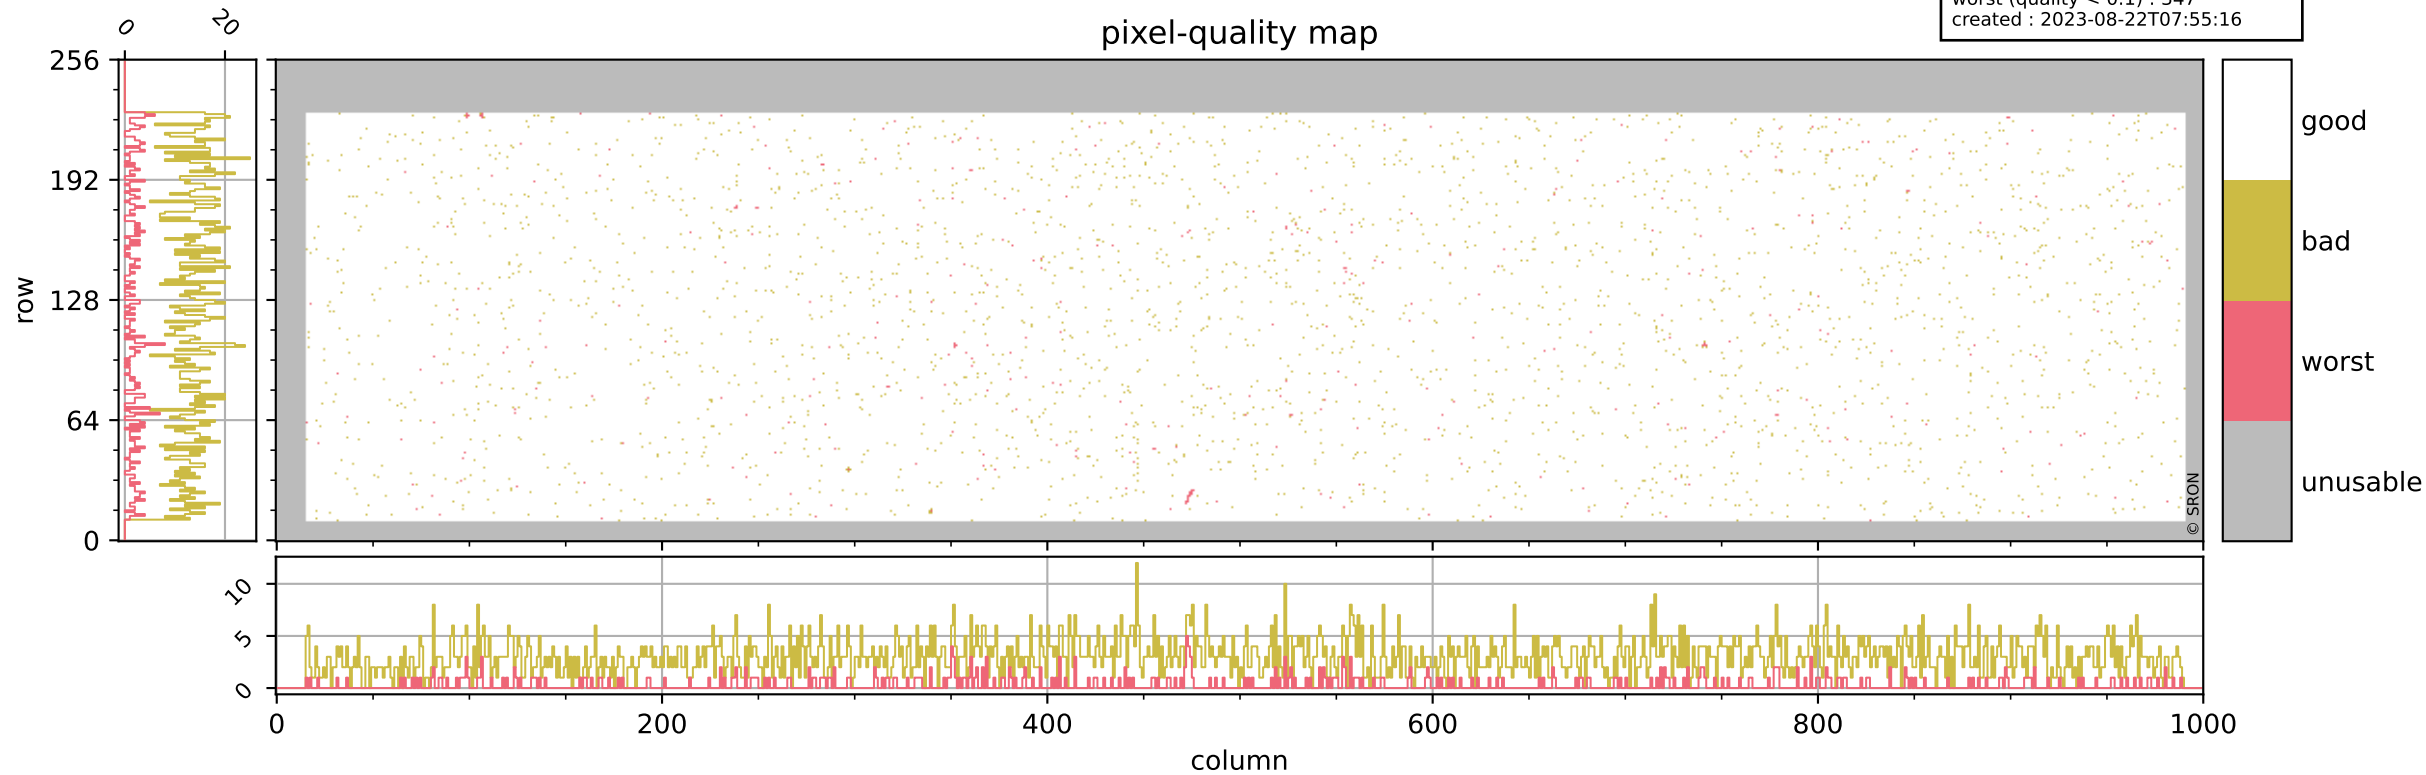

Tropomi SWIR pixel quality (official)

orbits : 18 in [8047, 8092]
coverage : 2019-05-03 / 2019-05-06
bad (quality < 0.8) : 2973
worst (quality < 0.1) : 347
created : 2023-08-22T07:55:16

pixel-quality map

Tropomi SWIR pixel quality (official)

orbits : 18 in [8047, 8092]
coverage : 2019-05-03 / 2019-05-06
bad (quality < 0.8) : 293
worst (quality < 0.1) : 114
created : 2023-08-22T07:55:16

pixel-quality map (dark)

Tropomi SWIR pixel quality (official)

orbits : 18 in [8047, 8092]
coverage : 2019-05-03 / 2019-05-06
bad (quality < 0.8) : 2724
worst (quality < 0.1) : 264
created : 2023-08-22T07:55:16

pixel-quality map (noise average)

Tropomi SWIR pixel quality (official)

orbits : 18 in [8047, 8092]
coverage : 2019-05-03 / 2019-05-06
to good : 350
good to bad : 939
to worst : 135
created : 2023-08-22T07:55:16

total quality compared with SWIR pixel-quality CKD