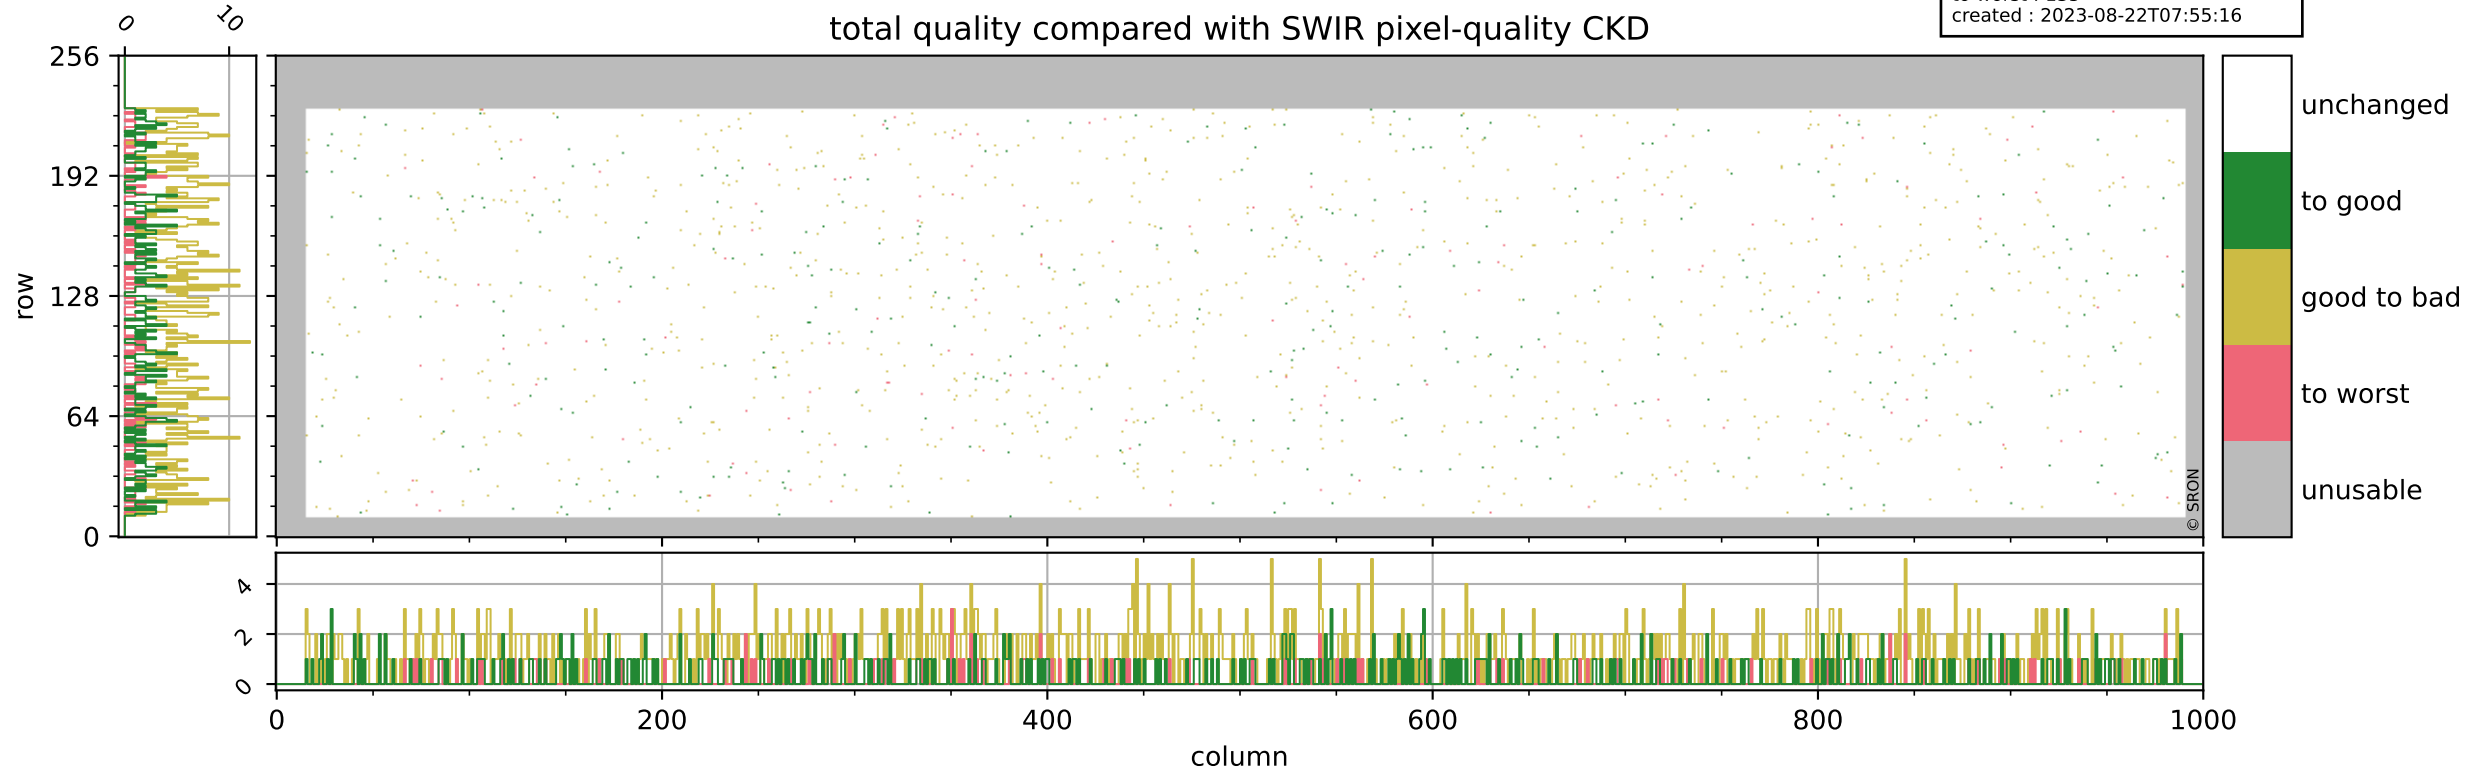

Tropomi SWIR pixel quality (official)

orbits : 18 in [8047, 8092]
coverage : 2019-05-03 / 2019-05-06
bad (quality < 0.8) : 293
worst (quality < 0.1) : 114
created : 2023-08-22T07:55:16

pixel-quality map (dark)

Tropomi SWIR pixel quality (official)

orbits : 18 in [8047, 8092]
coverage : 2019-05-03 / 2019-05-06
bad (quality < 0.8) : 2724
worst (quality < 0.1) : 264
created : 2023-08-22T07:55:16

pixel-quality map (noise average)

Tropomi SWIR pixel quality (official)

orbits : 18 in [8047, 8092]
coverage : 2019-05-03 / 2019-05-06
to good : 350
good to bad : 939
to worst : 135
created : 2023-08-22T07:55:16

total quality compared with SWIR pixel-quality CKD

Tropomi SWIR pixel quality (official)

orbits : 18 in [8047, 8092]
coverage : 2019-05-03 / 2019-05-06
created : 2023-08-22T07:55:17

Histograms of pixel-quality

Tropomi SWIR pixel quality (official) ground-tracks of Sentinel-5P