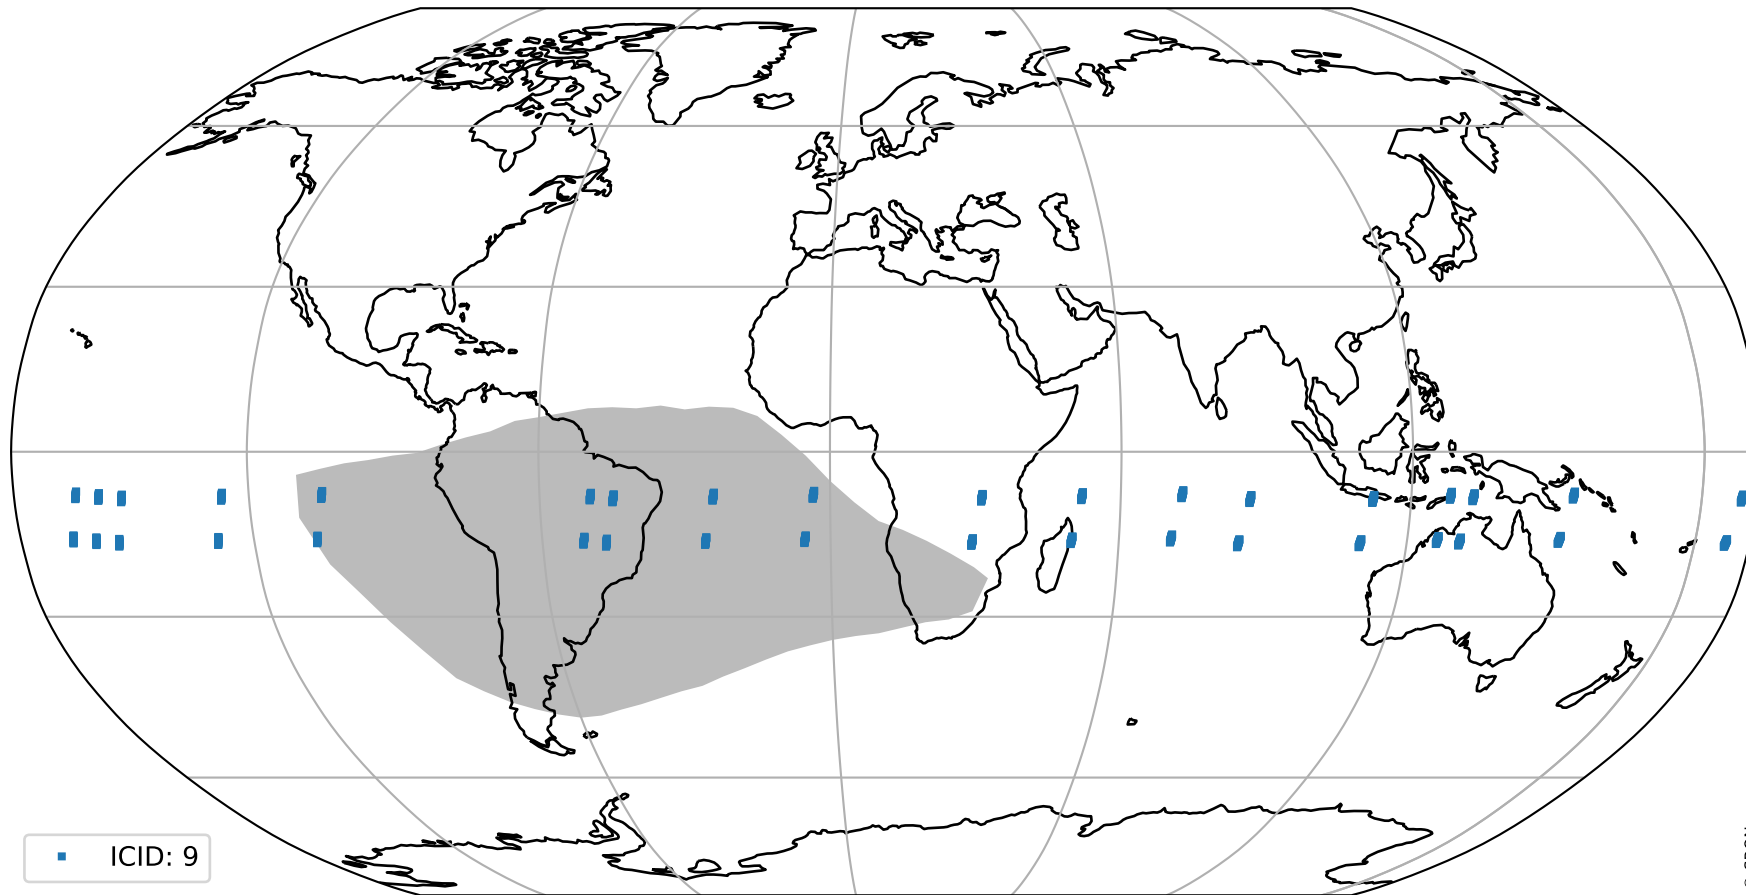

Tropomi SWIR pixel quality (official)

orbits : 18 in [8047, 8092]
coverage : 2019-05-03 / 2019-05-06
created : 2023-08-22T07:55:17

Histograms of pixel-quality

Tropomi SWIR pixel quality (official) ground-tracks of Sentinel-5P

orbits : 18 in [8047, 8092]
coverage : 2019-05-03 / 2019-05-06
created : 2023-08-22T07:55:17

Tropomi SWIR pixel quality (official)

orbits : [2827, 8092]
coverage : 2018-04-30 / 2019-05-06
created : 2023-08-22T07:55:17