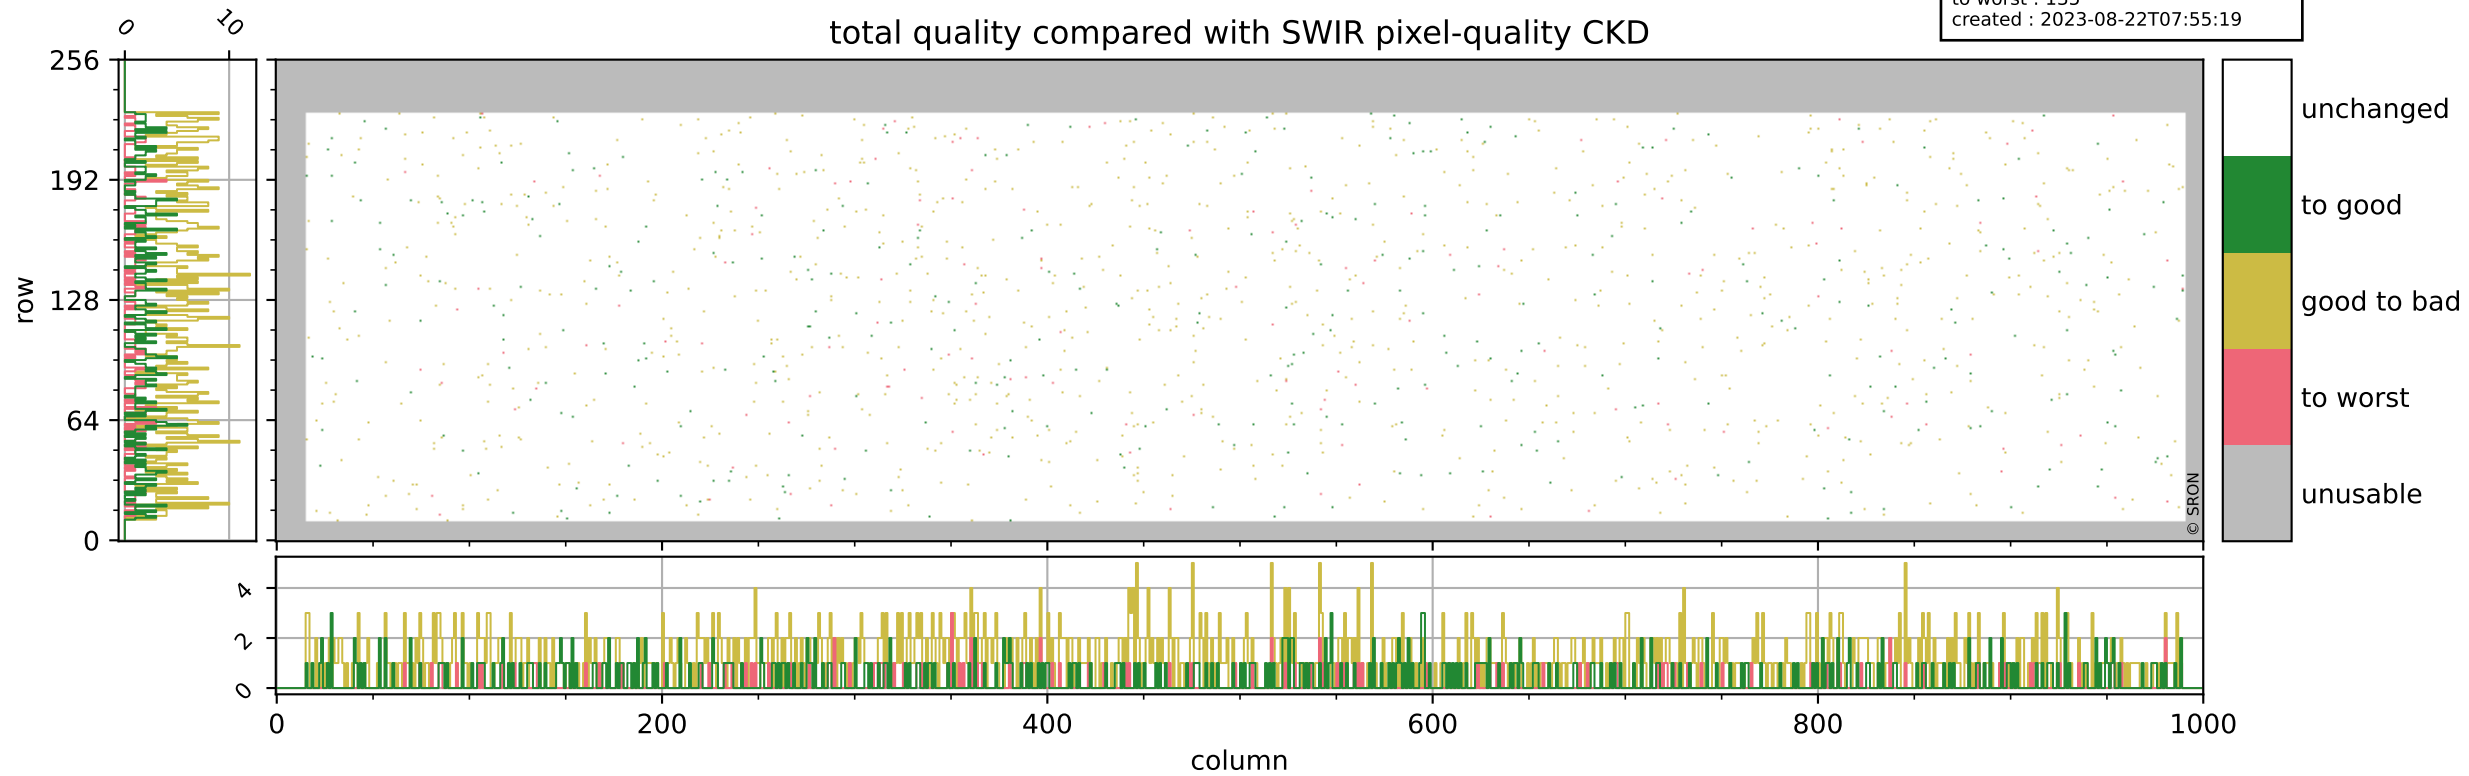

Tropomi SWIR pixel quality (official)

orbits : 19 in [8062, 8107]
coverage : 2019-05-04 / 2019-05-07
bad (quality < 0.8) : 294
worst (quality < 0.1) : 115
created : 2023-08-22T07:55:18

Tropomi SWIR pixel quality (official)

orbits : 19 in [8062, 8107]
coverage : 2019-05-04 / 2019-05-07
bad (quality < 0.8) : 2719
worst (quality < 0.1) : 267
created : 2023-08-22T07:55:19

pixel-quality map (noise average)

Tropomi SWIR pixel quality (official)

orbits : 19 in [8062, 8107]
coverage : 2019-05-04 / 2019-05-07
to good : 357
good to bad : 940
to worst : 135
created : 2023-08-22T07:55:19

total quality compared with SWIR pixel-quality CKD

Tropomi SWIR pixel quality (official)

orbits : 19 in [8062, 8107]
coverage : 2019-05-04 / 2019-05-07
created : 2023-08-22T07:55:19

Histograms of pixel-quality

Tropomi SWIR pixel quality (official) ground-tracks of Sentinel-5P

orbits : 19 in [8062, 8107]
coverage : 2019-05-04 / 2019-05-07
created : 2023-08-22T07:55:19