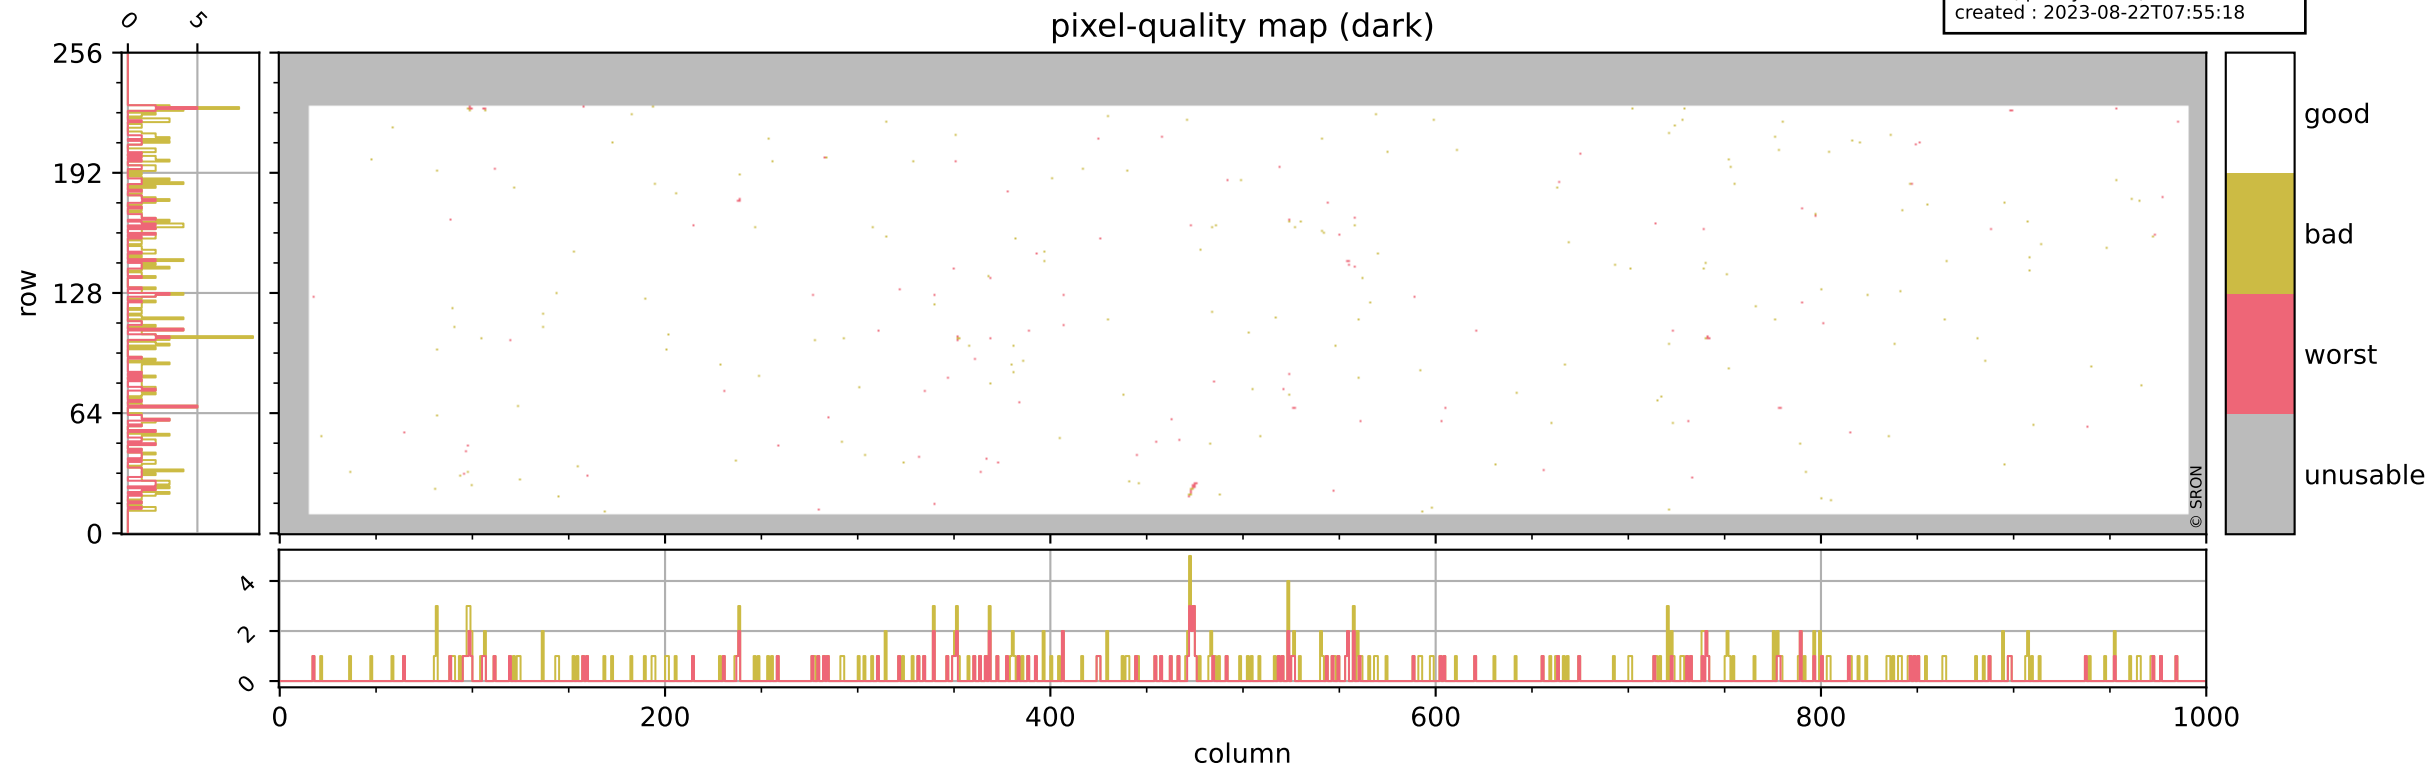

Tropomi SWIR pixel quality (official)

orbits : 19 in [8062, 8107]
coverage : 2019-05-04 / 2019-05-07
bad (quality < 0.8) : 2968
worst (quality < 0.1) : 348
created : 2023-08-22T07:55:18

pixel-quality map

Tropomi SWIR pixel quality (official)

orbits : 19 in [8062, 8107]
coverage : 2019-05-04 / 2019-05-07
bad (quality < 0.8) : 294
worst (quality < 0.1) : 115
created : 2023-08-22T07:55:18

Tropomi SWIR pixel quality (official)

orbits : 19 in [8062, 8107]
coverage : 2019-05-04 / 2019-05-07
bad (quality < 0.8) : 2719
worst (quality < 0.1) : 267
created : 2023-08-22T07:55:19

pixel-quality map (noise average)

Tropomi SWIR pixel quality (official)

orbits : 19 in [8062, 8107]
coverage : 2019-05-04 / 2019-05-07
to good : 357
good to bad : 940
to worst : 135
created : 2023-08-22T07:55:19

total quality compared with SWIR pixel-quality CKD

Tropomi SWIR pixel quality (official)