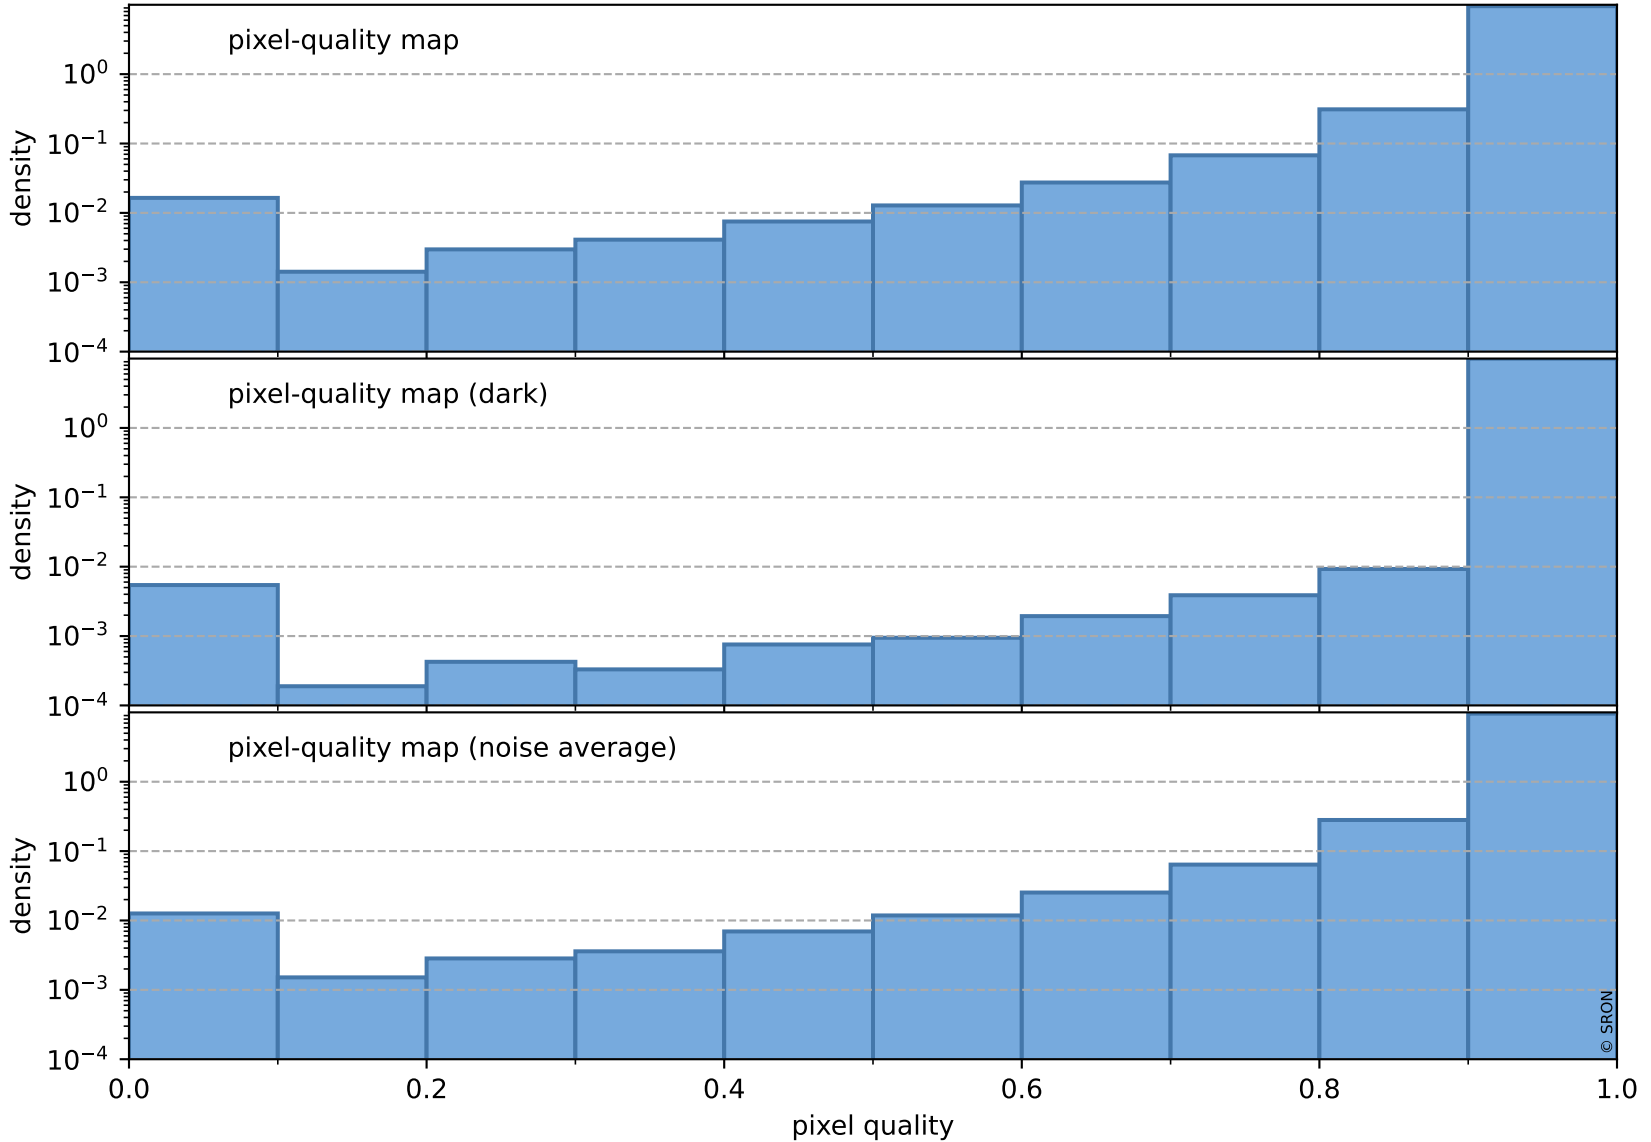

orbits : 19 in [8062, 8107]
coverage : 2019-05-04 / 2019-05-07
to good : 357
good to bad : 940
to worst : 135
created : 2023-08-22T07:55:19

total quality compared with SWIR pixel-quality CKD

Tropomi SWIR pixel quality (official)

orbits : 19 in [8062, 8107]
coverage : 2019-05-04 / 2019-05-07
created : 2023-08-22T07:55:19

Histograms of pixel-quality

Tropomi SWIR pixel quality (official) ground-tracks of Sentinel-5P

orbits : 19 in [8062, 8107]
coverage : 2019-05-04 / 2019-05-07
created : 2023-08-22T07:55:19

Tropomi SWIR pixel quality (official)

orbits : [2827, 8107]
coverage : 2018-04-30 / 2019-05-07
created : 2023-08-22T07:55:20

trend of pixel quality & temperatures