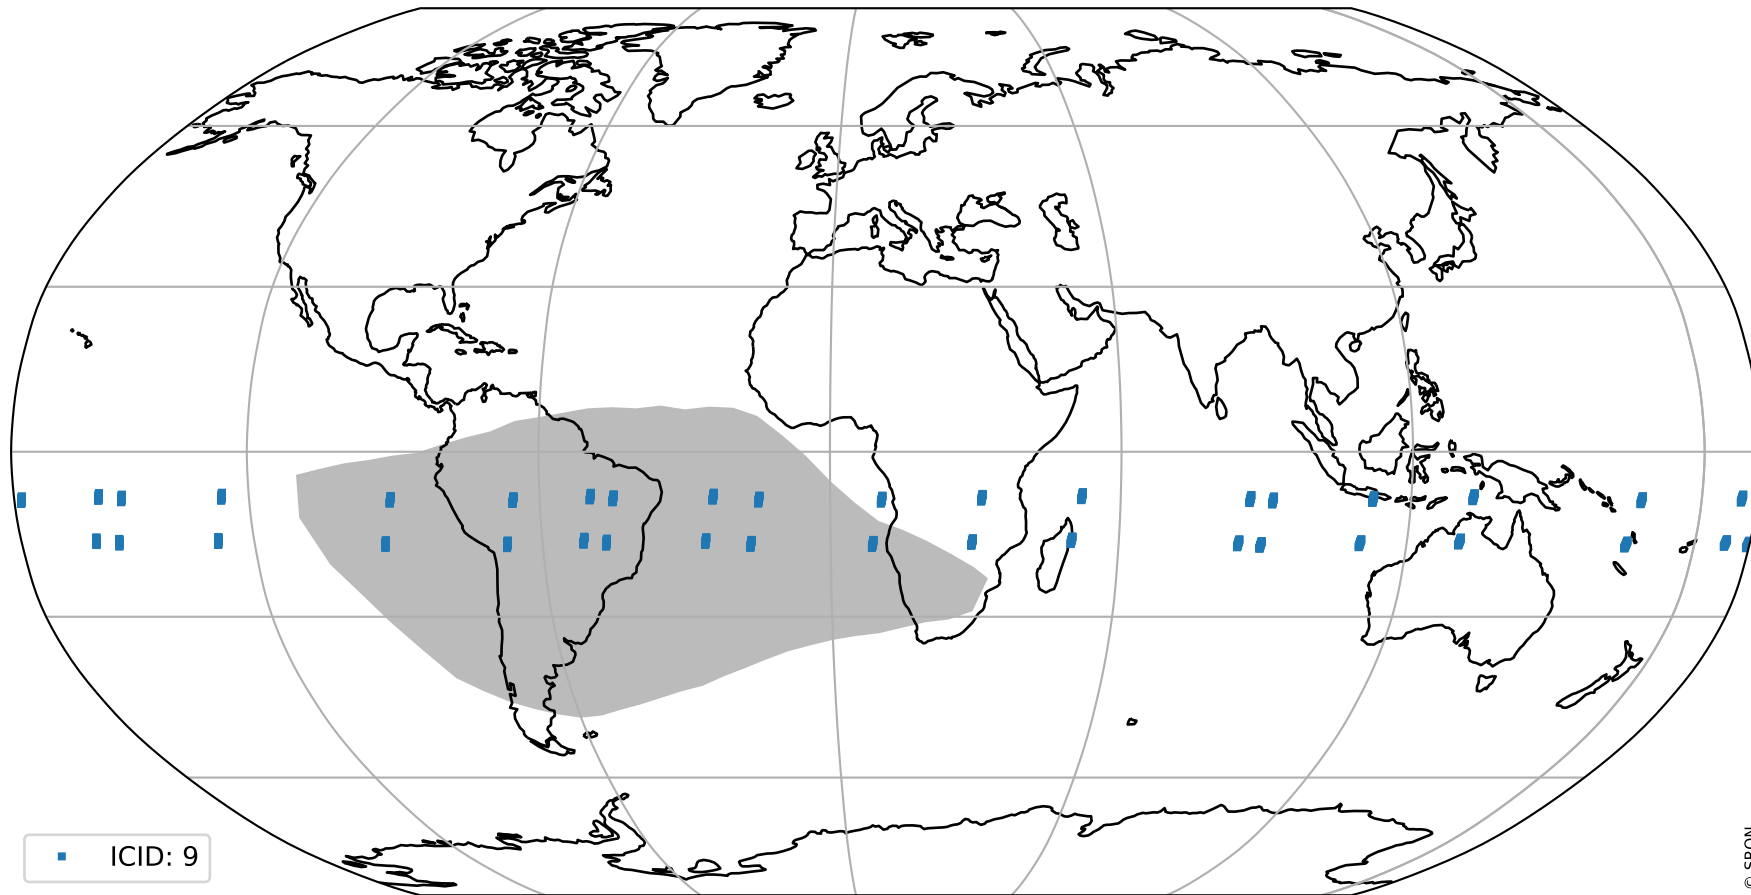

orbits : 19 in [8062, 8107]
coverage : 2019-05-04 / 2019-05-07
bad (quality < 0.8) : 2719
worst (quality < 0.1) : 267
created : 2023-08-22T07:55:19

pixel-quality map (noise average)

Tropomi SWIR pixel quality (official)

orbits : 19 in [8062, 8107]
coverage : 2019-05-04 / 2019-05-07
to good : 357
good to bad : 940
to worst : 135
created : 2023-08-22T07:55:19

total quality compared with SWIR pixel-quality CKD

Tropomi SWIR pixel quality (official)

orbits : 19 in [8062, 8107]
coverage : 2019-05-04 / 2019-05-07
created : 2023-08-22T07:55:19

Histograms of pixel-quality

Tropomi SWIR pixel quality (official) ground-tracks of Sentinel-5P

orbits : 19 in [8062, 8107]
coverage : 2019-05-04 / 2019-05-07
created : 2023-08-22T07:55:19