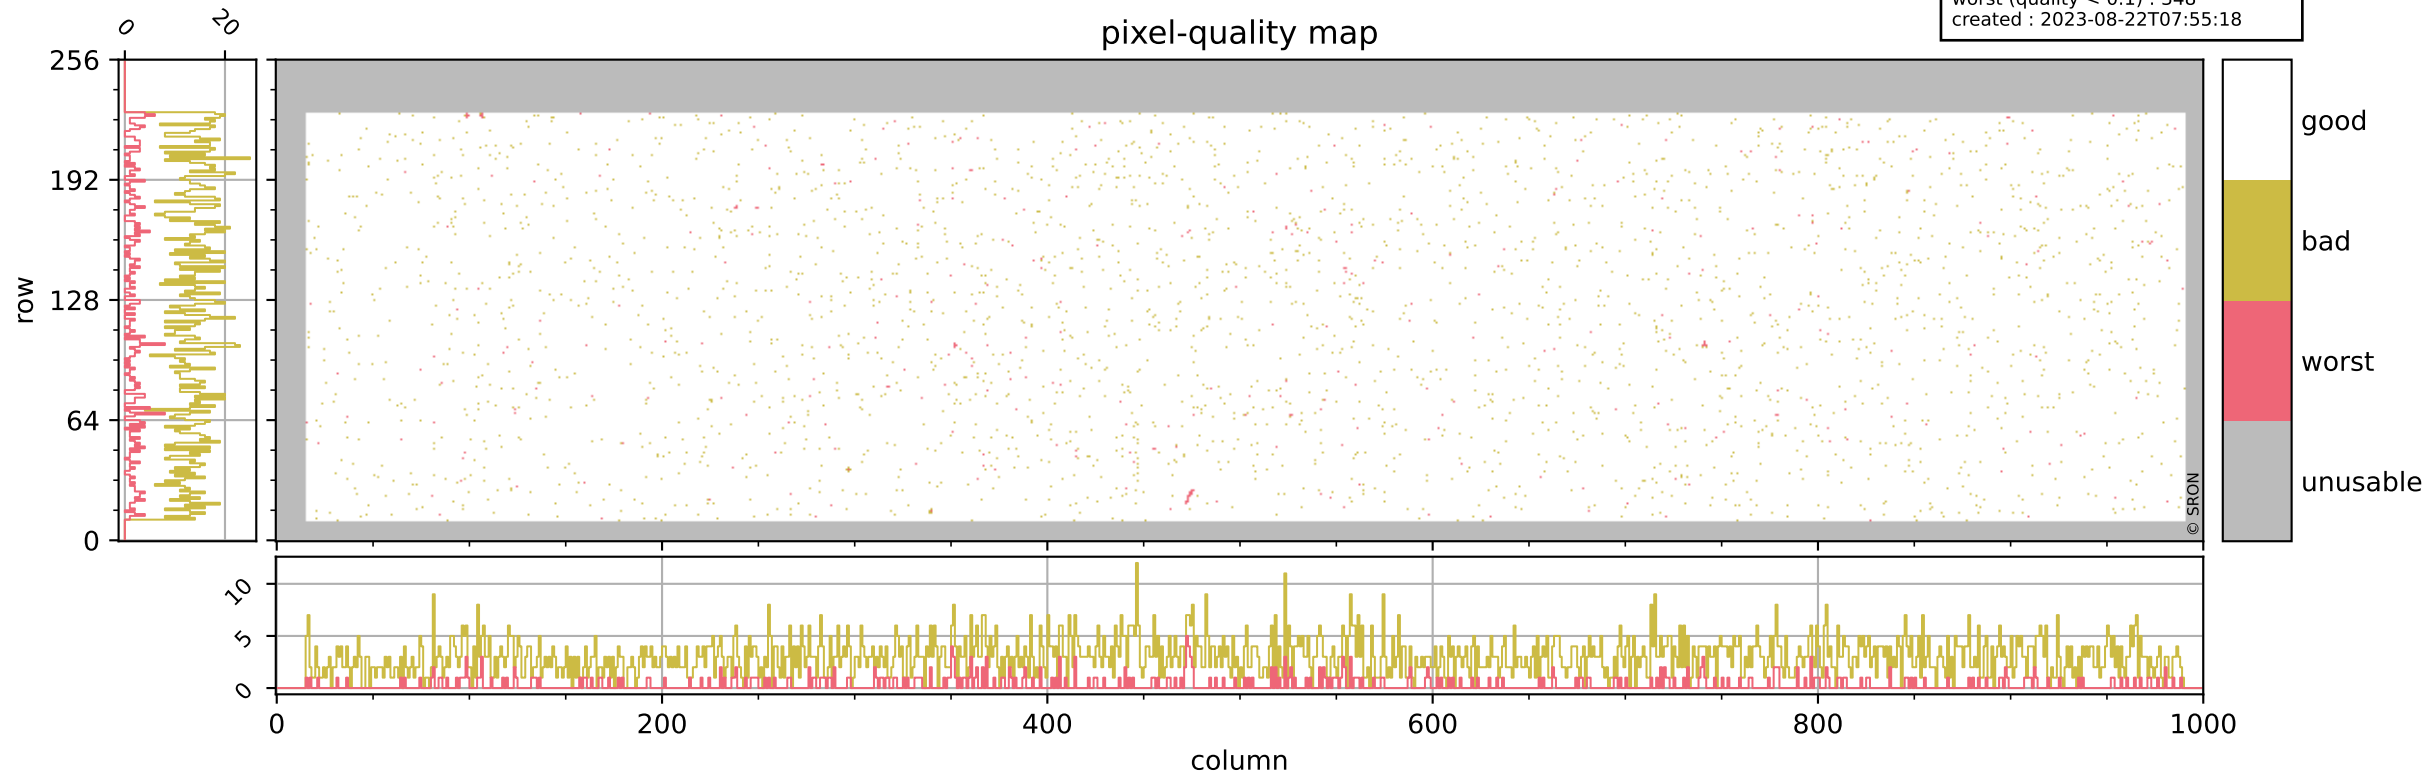

Tropomi SWIR pixel quality (official)

orbits : 19 in [8062, 8107]
coverage : 2019-05-04 / 2019-05-07
bad (quality < 0.8) : 2968
worst (quality < 0.1) : 348
created : 2023-08-22T07:55:18

pixel-quality map

Tropomi SWIR pixel quality (official)

orbits : 19 in [8062, 8107]
coverage : 2019-05-04 / 2019-05-07
bad (quality < 0.8) : 294
worst (quality < 0.1) : 115
created : 2023-08-22T07:55:18

Tropomi SWIR pixel quality (official)

orbits : 19 in [8062, 8107]
coverage : 2019-05-04 / 2019-05-07
bad (quality < 0.8) : 2719
worst (quality < 0.1) : 267
created : 2023-08-22T07:55:19

pixel-quality map (noise average)

Tropomi SWIR pixel quality (official)

orbits : 19 in [8062, 8107]
coverage : 2019-05-04 / 2019-05-07
to good : 357
good to bad : 940
to worst : 135
created : 2023-08-22T07:55:19

total quality compared with SWIR pixel-quality CKD

Tropomi SWIR pixel quality (official)