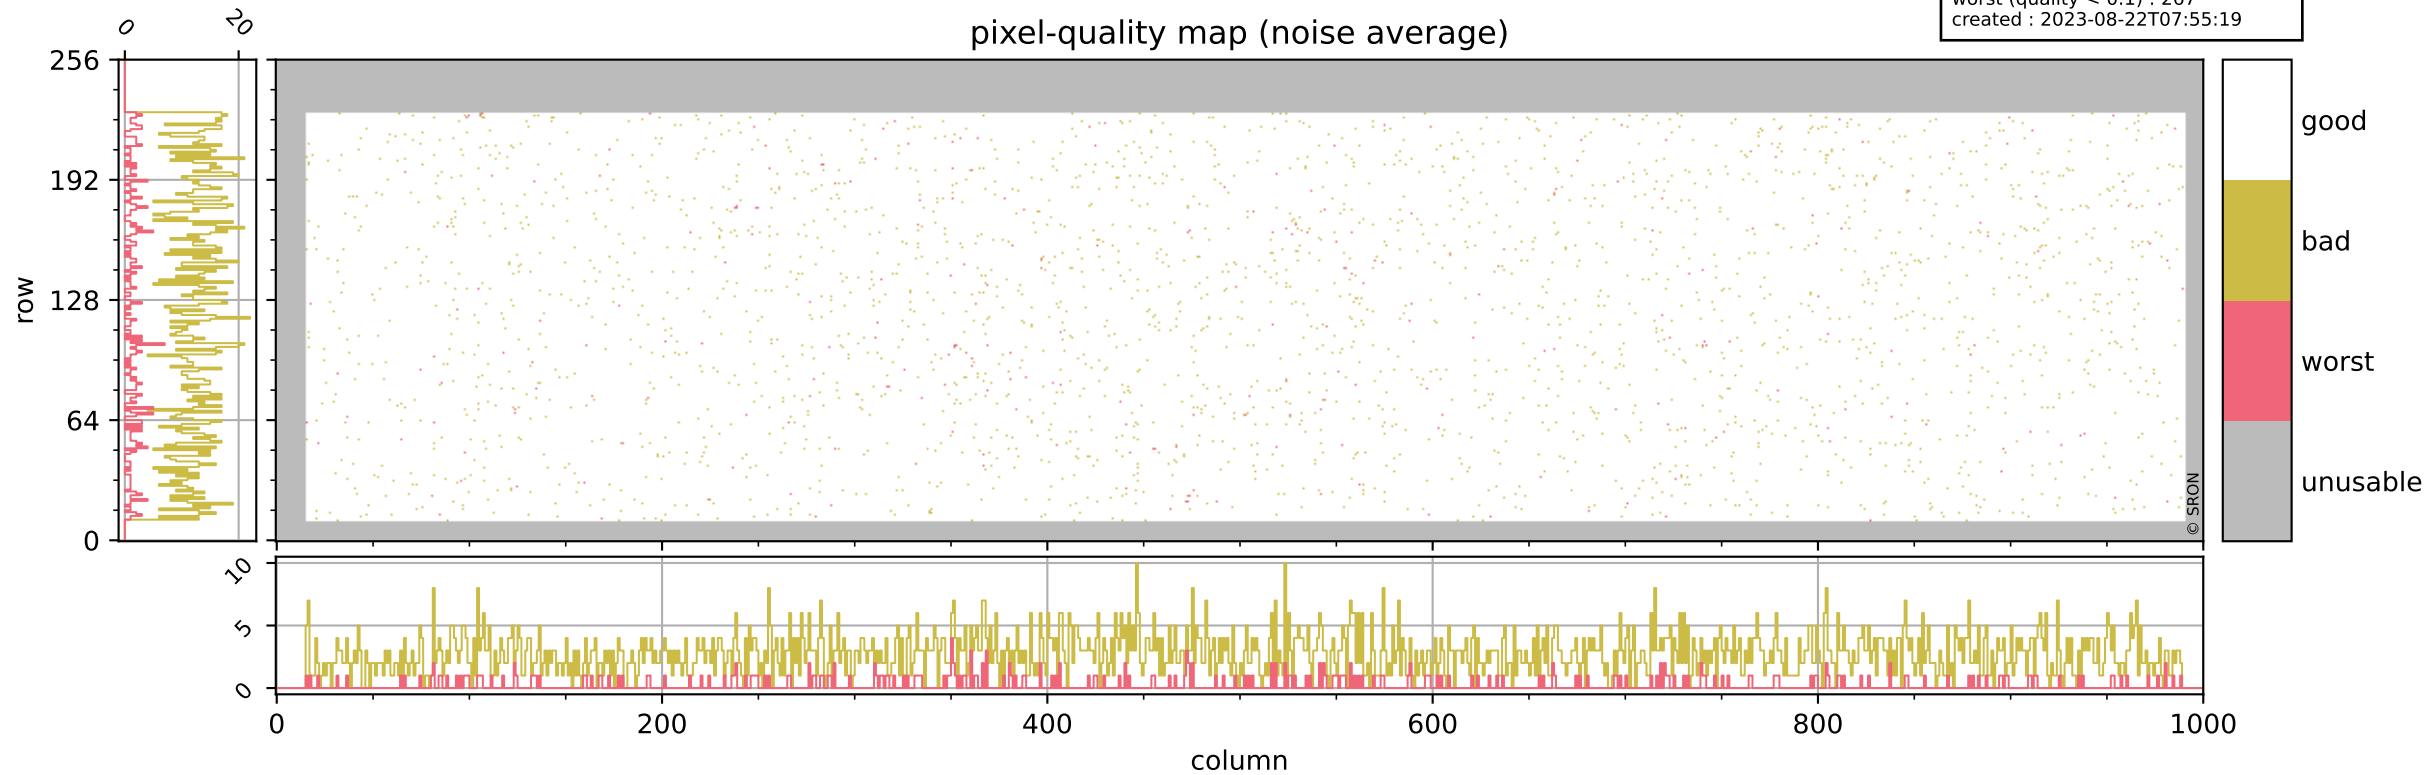

Tropomi SWIR pixel quality (official)

orbits : 19 in [8062, 8107]
coverage : 2019-05-04 / 2019-05-07
bad (quality < 0.8) : 294
worst (quality < 0.1) : 115
created : 2023-08-22T07:55:18

Tropomi SWIR pixel quality (official)

orbits : 19 in [8062, 8107]
coverage : 2019-05-04 / 2019-05-07
bad (quality < 0.8) : 2719
worst (quality < 0.1) : 267
created : 2023-08-22T07:55:19

pixel-quality map (noise average)

Tropomi SWIR pixel quality (official)

orbits : 19 in [8062, 8107]
coverage : 2019-05-04 / 2019-05-07
to good : 357
good to bad : 940
to worst : 135
created : 2023-08-22T07:55:19

total quality compared with SWIR pixel-quality CKD

Tropomi SWIR pixel quality (official)

orbits : 19 in [8062, 8107]
coverage : 2019-05-04 / 2019-05-07
created : 2023-08-22T07:55:19

Histograms of pixel-quality

Tropomi SWIR pixel quality (official) ground-tracks of Sentinel-5P

orbits : 19 in [8062, 8107]
coverage : 2019-05-04 / 2019-05-07
created : 2023-08-22T07:55:19