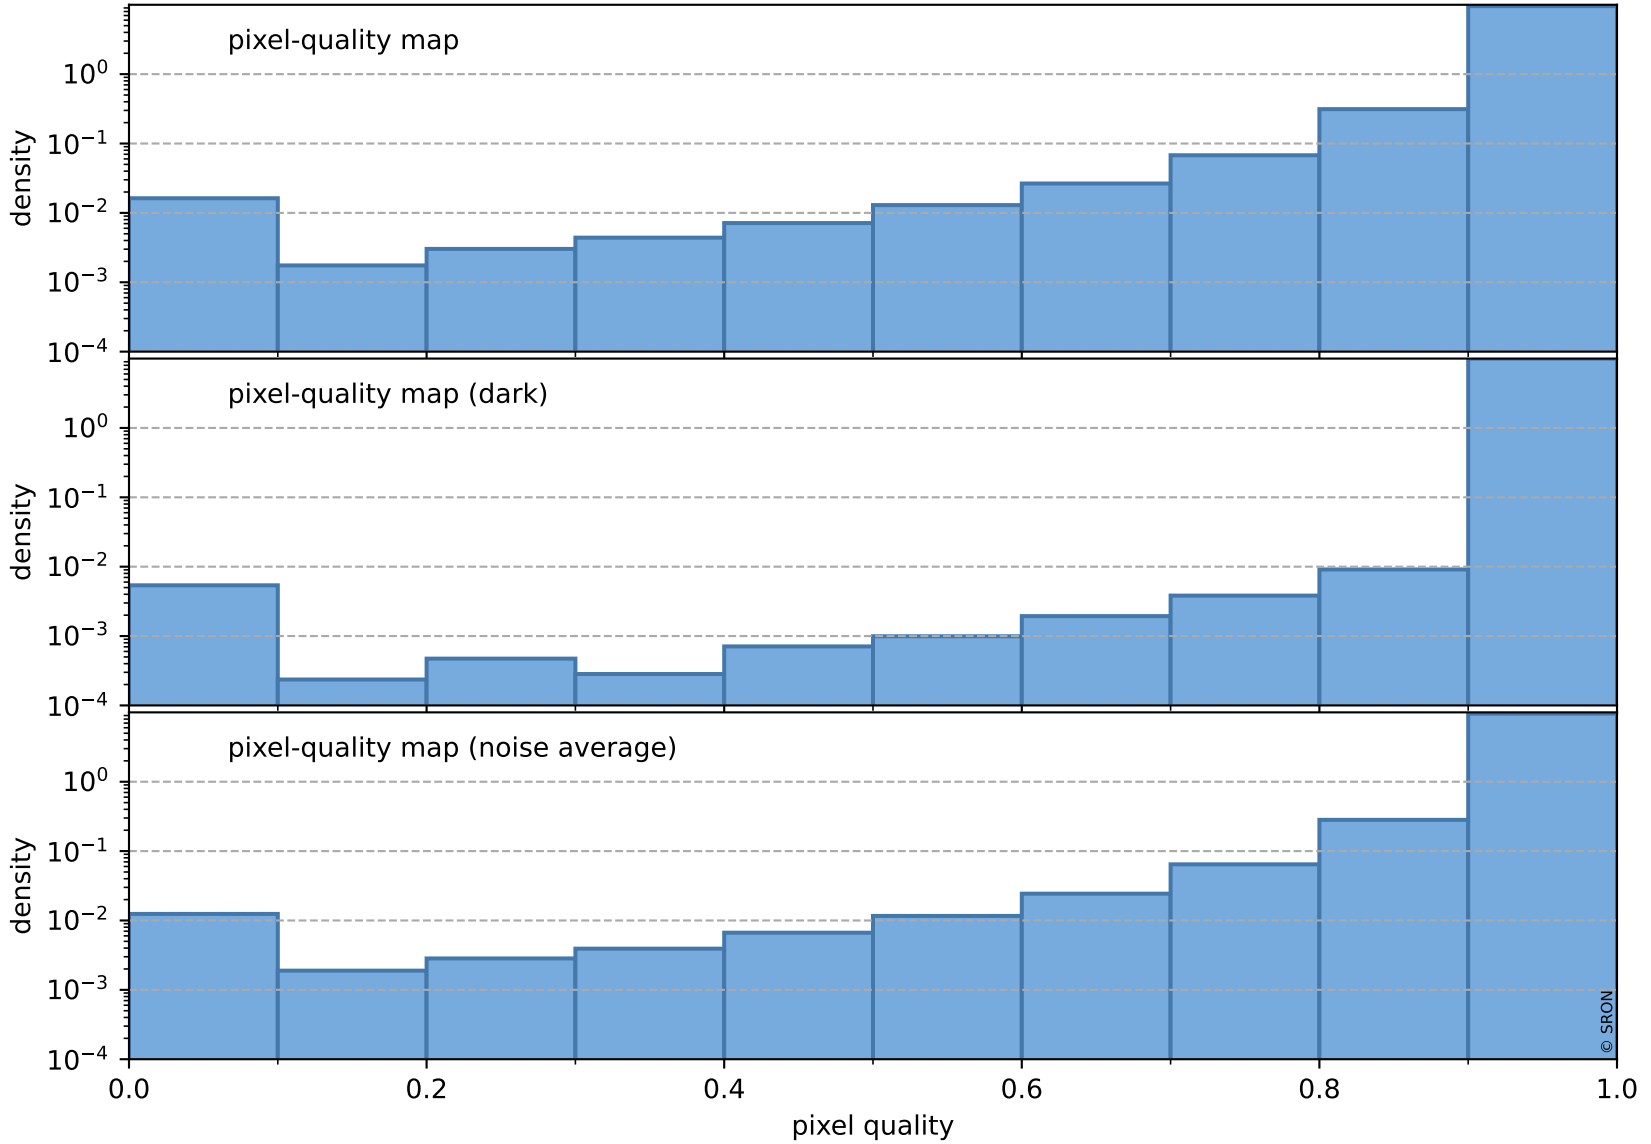

Tropomi SWIR pixel quality (official)

orbits : 19 in [8077, 8122]
coverage : 2019-05-05 / 2019-05-08
to good : 363
good to bad : 935
to worst : 133
created : 2023-08-22T07:55:21

total quality compared with SWIR pixel-quality CKD

Tropomi SWIR pixel quality (official)

orbits : 19 in [8077, 8122]
coverage : 2019-05-05 / 2019-05-08
created : 2023-08-22T07:55:21

Histograms of pixel-quality

Tropomi SWIR pixel quality (official) ground-tracks of Sentinel-5P

orbits : 19 in [8077, 8122]
coverage : 2019-05-05 / 2019-05-08
created : 2023-08-22T07:55:22

Tropomi SWIR pixel quality (official)

orbits : [2827, 8122]
coverage : 2018-04-30 / 2019-05-08
created : 2023-08-22T07:55:22