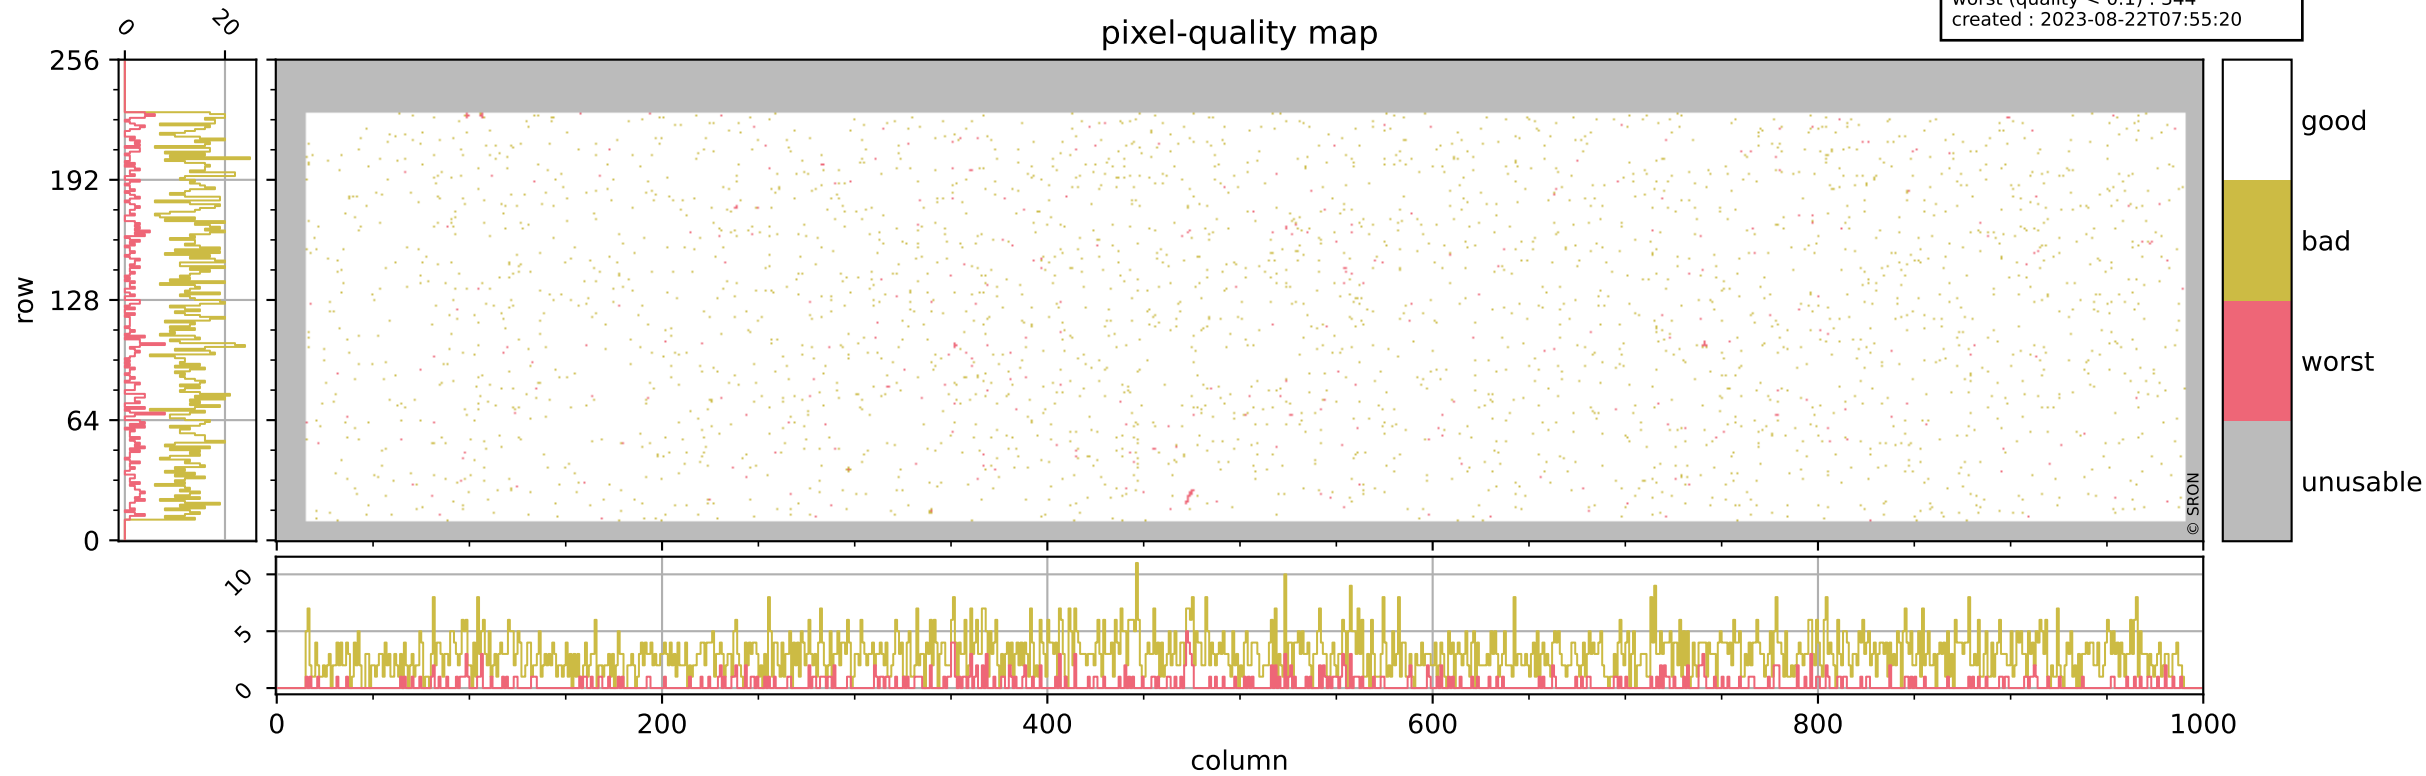

Tropomi SWIR pixel quality (official)

orbits : 19 in [8077, 8122]
coverage : 2019-05-05 / 2019-05-08
bad (quality < 0.8) : 2957
worst (quality < 0.1) : 344
created : 2023-08-22T07:55:20

pixel-quality map

Tropomi SWIR pixel quality (official)

orbits : 19 in [8077, 8122]
coverage : 2019-05-05 / 2019-05-08
bad (quality < 0.8) : 293
worst (quality < 0.1) : 114
created : 2023-08-22T07:55:21

pixel-quality map (dark)

Tropomi SWIR pixel quality (official)

orbits : 19 in [8077, 8122]
coverage : 2019-05-05 / 2019-05-08
bad (quality < 0.8) : 2712
worst (quality < 0.1) : 263
created : 2023-08-22T07:55:21

pixel-quality map (noise average)

Tropomi SWIR pixel quality (official)

orbits : 19 in [8077, 8122]
coverage : 2019-05-05 / 2019-05-08
created : 2023-08-22T07:55:21

Histograms of pixel-quality

Tropomi SWIR pixel quality (official) ground-tracks of Sentinel-5P