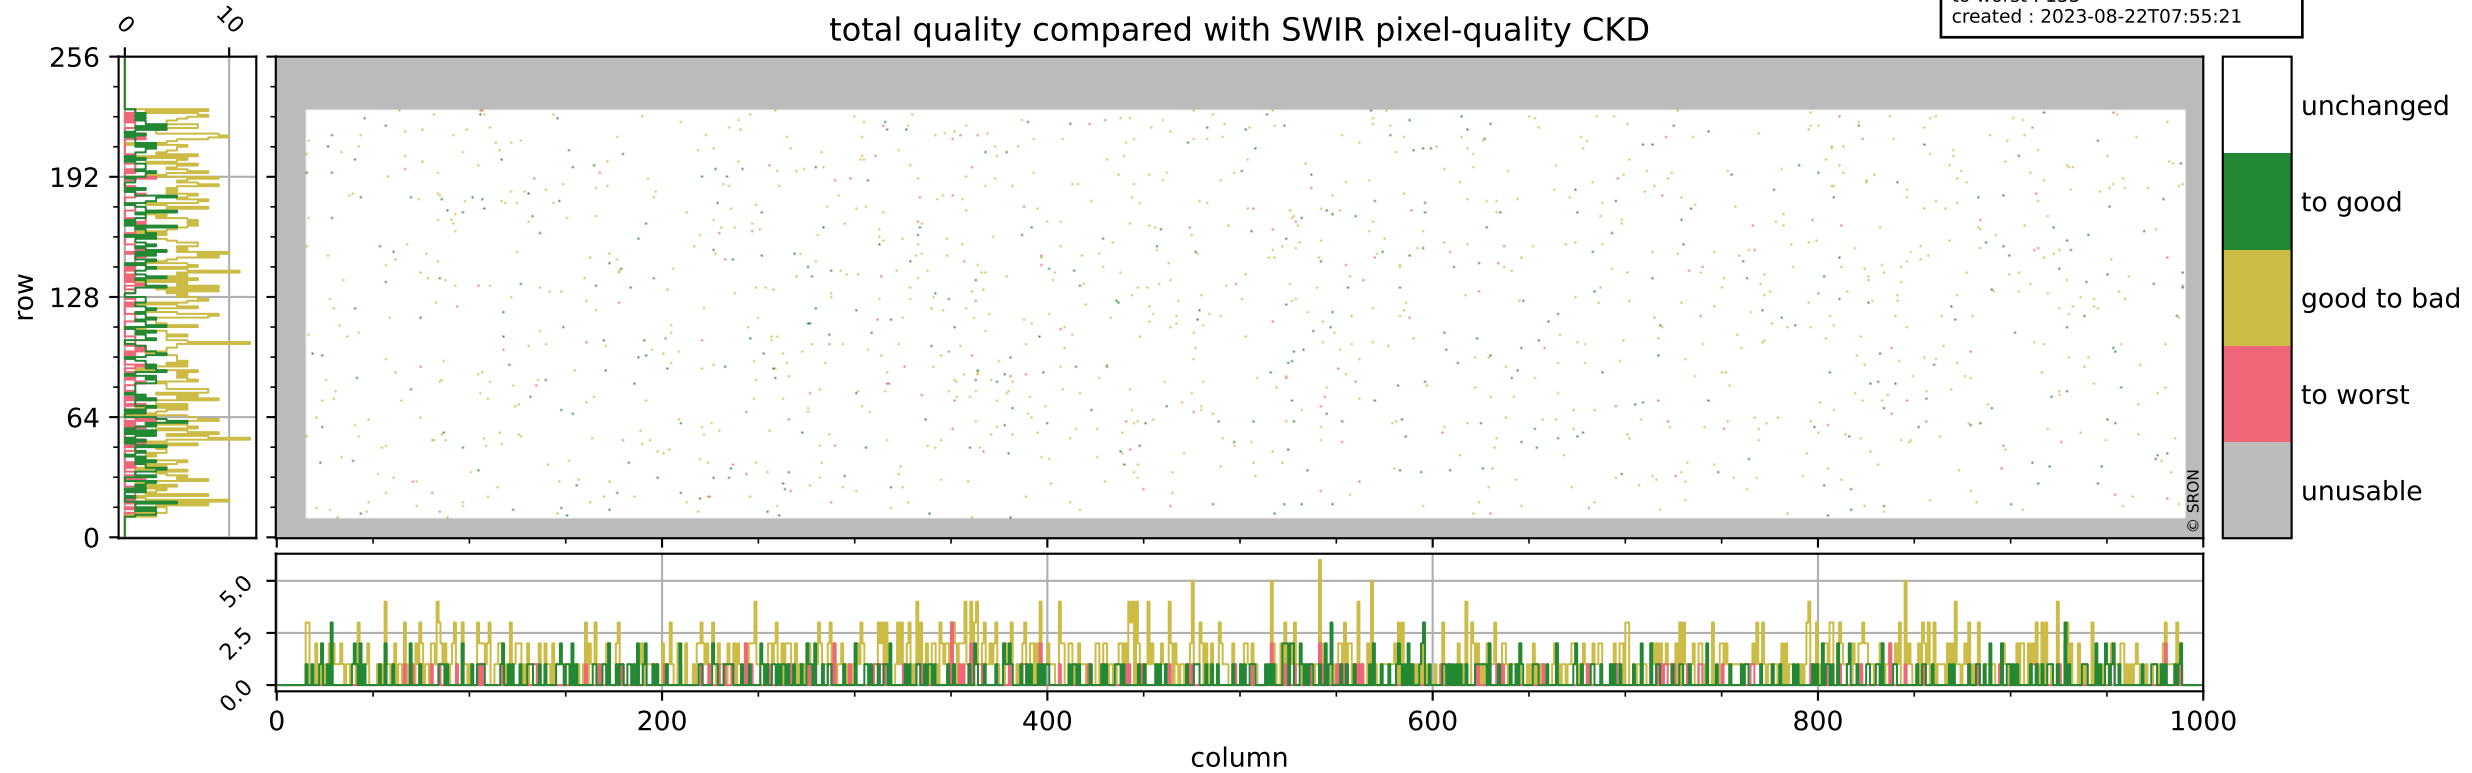

Tropomi SWIR pixel quality (official)

orbits : 19 in [8077, 8122]
coverage : 2019-05-05 / 2019-05-08
bad (quality < 0.8) : 293
worst (quality < 0.1) : 114
created : 2023-08-22T07:55:21

pixel-quality map (dark)

Tropomi SWIR pixel quality (official)

orbits : 19 in [8077, 8122]
coverage : 2019-05-05 / 2019-05-08
bad (quality < 0.8) : 2712
worst (quality < 0.1) : 263
created : 2023-08-22T07:55:21

pixel-quality map (noise average)

Tropomi SWIR pixel quality (official)

orbits : 19 in [8077, 8122]
coverage : 2019-05-05 / 2019-05-08
to good : 363
good to bad : 935
to worst : 133
created : 2023-08-22T07:55:21

total quality compared with SWIR pixel-quality CKD

Tropomi SWIR pixel quality (official)

orbits : 19 in [8077, 8122]
coverage : 2019-05-05 / 2019-05-08
created : 2023-08-22T07:55:21

Histograms of pixel-quality

Tropomi SWIR pixel quality (official) ground-tracks of Sentinel-5P