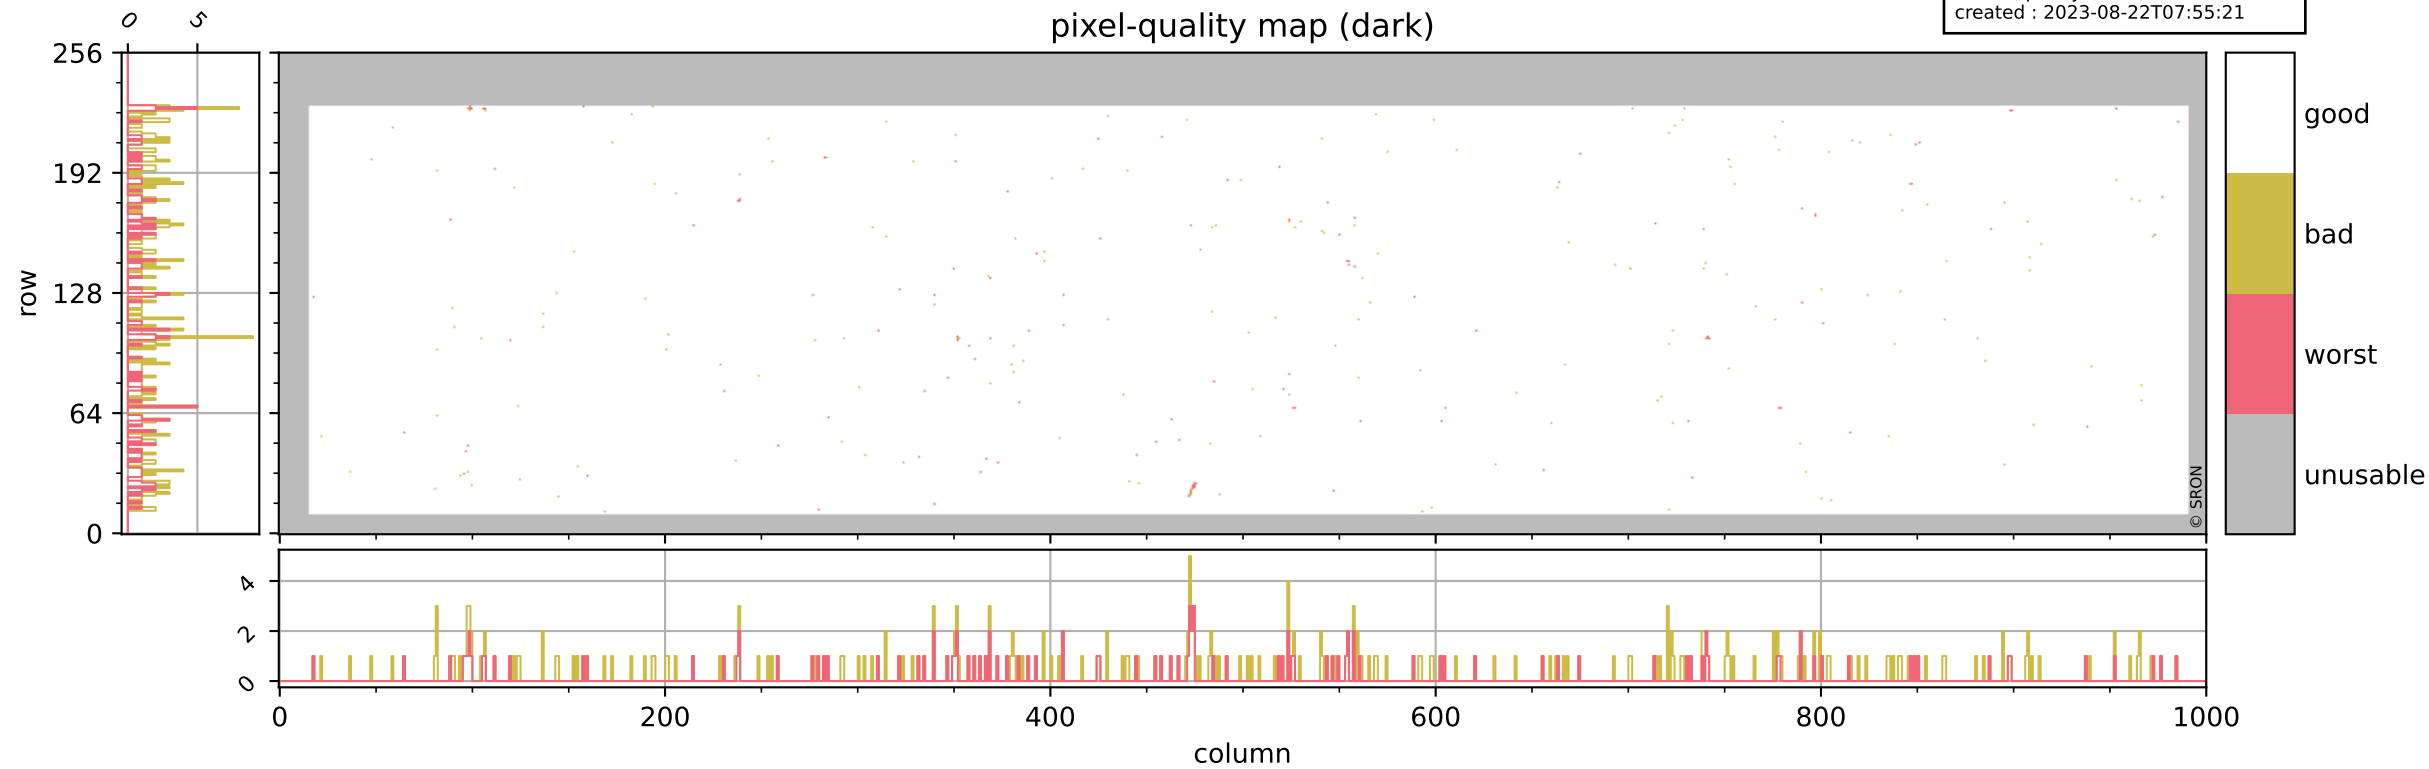

Tropomi SWIR pixel quality (official)

orbits : 19 in [8077, 8122]
coverage : 2019-05-05 / 2019-05-08
bad (quality < 0.8) : 2957
worst (quality < 0.1) : 344
created : 2023-08-22T07:55:20

pixel-quality map

Tropomi SWIR pixel quality (official)

orbits : 19 in [8077, 8122]
coverage : 2019-05-05 / 2019-05-08
bad (quality < 0.8) : 293
worst (quality < 0.1) : 114
created : 2023-08-22T07:55:21

pixel-quality map (dark)

Tropomi SWIR pixel quality (official)

orbits : 19 in [8077, 8122]
coverage : 2019-05-05 / 2019-05-08
bad (quality < 0.8) : 2712
worst (quality < 0.1) : 263
created : 2023-08-22T07:55:21

pixel-quality map (noise average)

Tropomi SWIR pixel quality (official)

orbits : 19 in [8077, 8122]
coverage : 2019-05-05 / 2019-05-08
created : 2023-08-22T07:55:21

Histograms of pixel-quality

Tropomi SWIR pixel quality (official) ground-tracks of Sentinel-5P