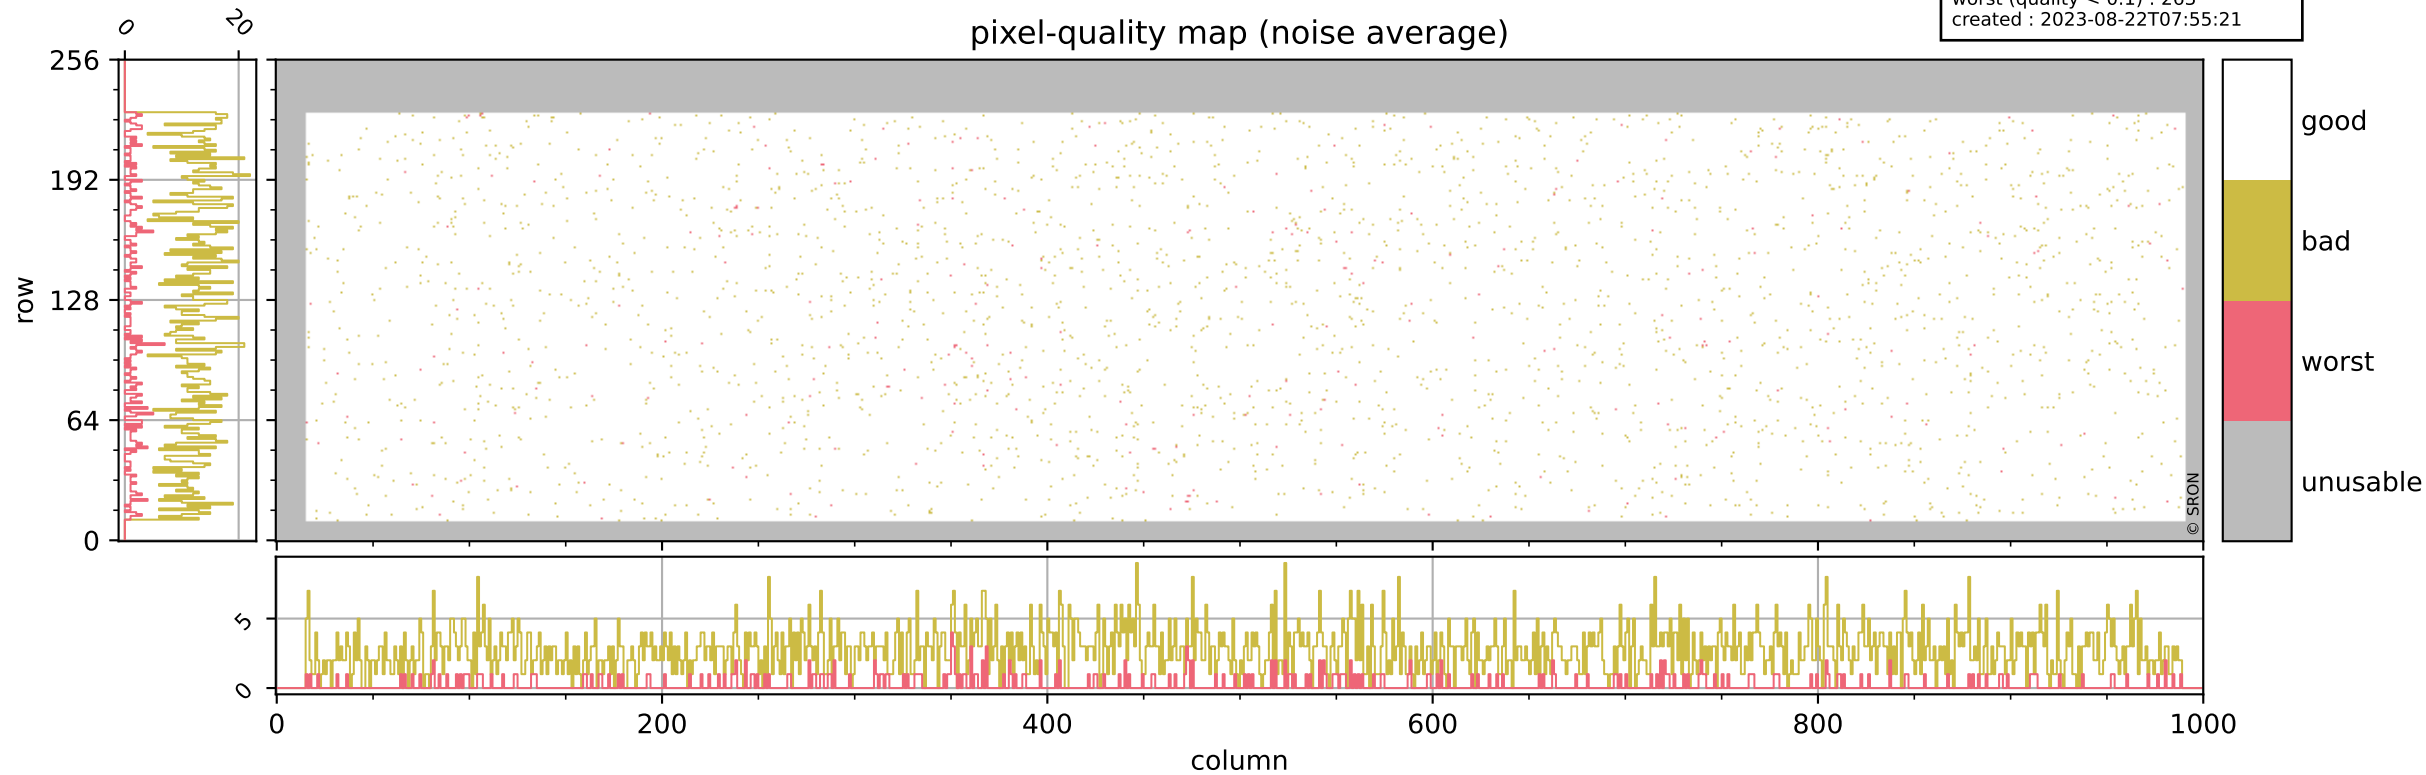

Tropomi SWIR pixel quality (official)

orbits : 19 in [8077, 8122]
coverage : 2019-05-05 / 2019-05-08
bad (quality < 0.8) : 293
worst (quality < 0.1) : 114
created : 2023-08-22T07:55:21

pixel-quality map (dark)

Tropomi SWIR pixel quality (official)

orbits : 19 in [8077, 8122]
coverage : 2019-05-05 / 2019-05-08
bad (quality < 0.8) : 2712
worst (quality < 0.1) : 263
created : 2023-08-22T07:55:21

pixel-quality map (noise average)

Tropomi SWIR pixel quality (official)

orbits : 19 in [8077, 8122]
coverage : 2019-05-05 / 2019-05-08
to good : 363
good to bad : 935
to worst : 133
created : 2023-08-22T07:55:21

total quality compared with SWIR pixel-quality CKD

Tropomi SWIR pixel quality (official)

orbits : 19 in [8077, 8122]
coverage : 2019-05-05 / 2019-05-08
created : 2023-08-22T07:55:21

Histograms of pixel-quality

Tropomi SWIR pixel quality (official) ground-tracks of Sentinel-5P