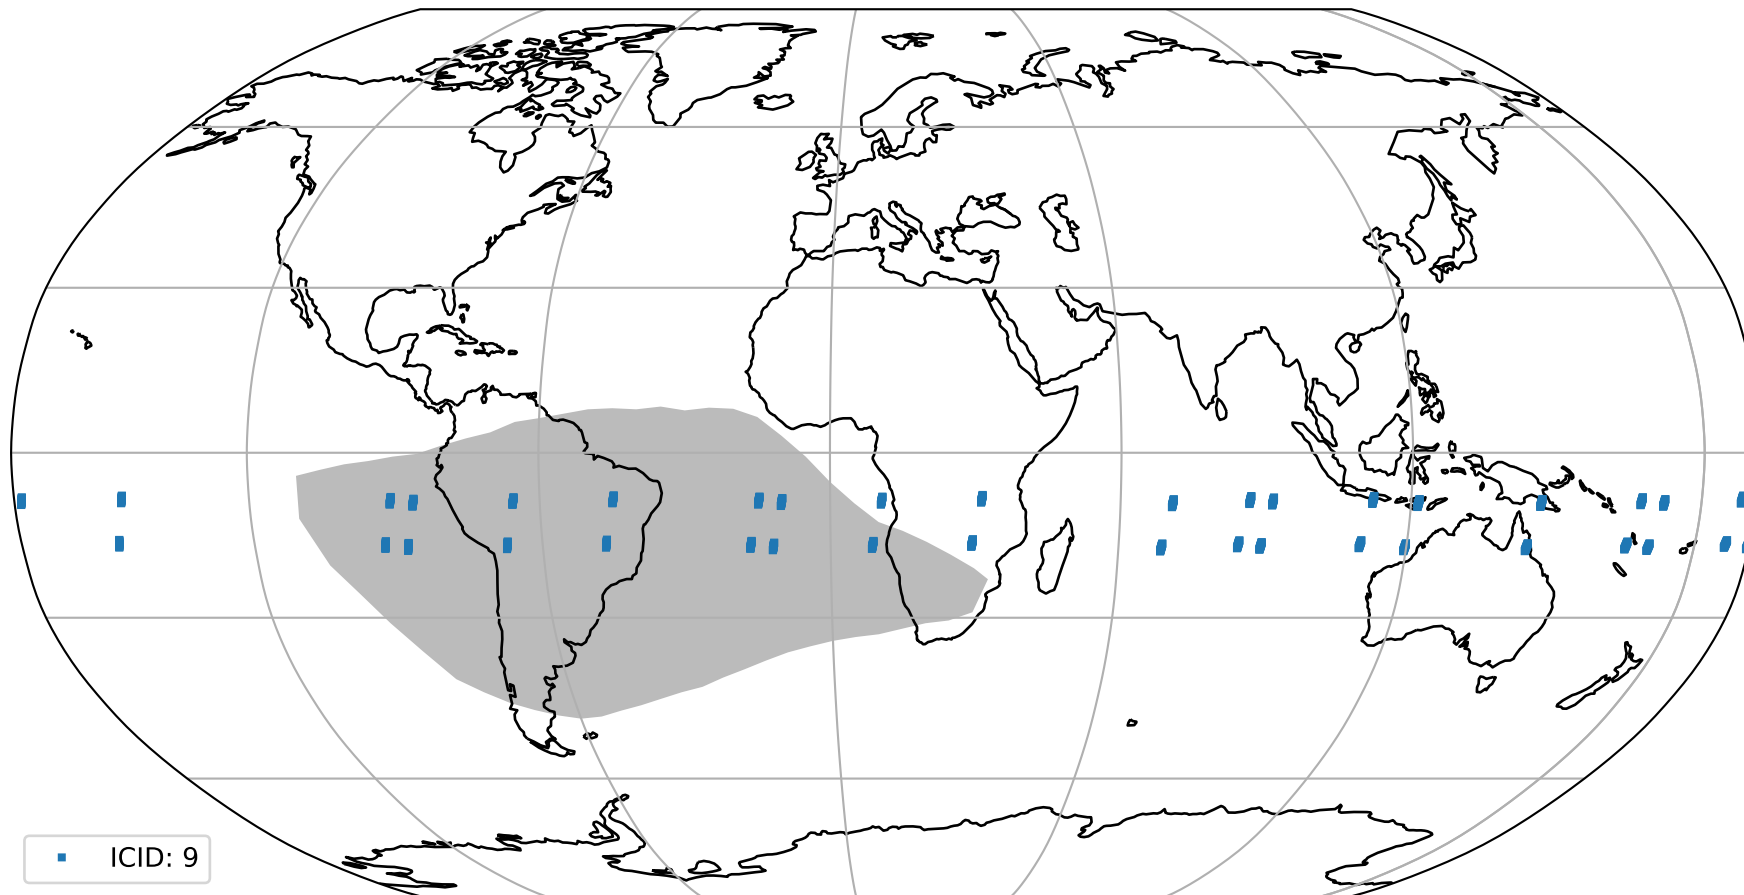

Tropomi SWIR pixel quality (official)

orbits : 19 in [8077, 8122]
coverage : 2019-05-05 / 2019-05-08
created : 2023-08-22T07:55:21

Histograms of pixel-quality

Tropomi SWIR pixel quality (official) ground-tracks of Sentinel-5P

orbits : 19 in [8077, 8122]
coverage : 2019-05-05 / 2019-05-08
created : 2023-08-22T07:55:22

Tropomi SWIR pixel quality (official)

orbits : [2827, 8122]
coverage : 2018-04-30 / 2019-05-08
created : 2023-08-22T07:55:22