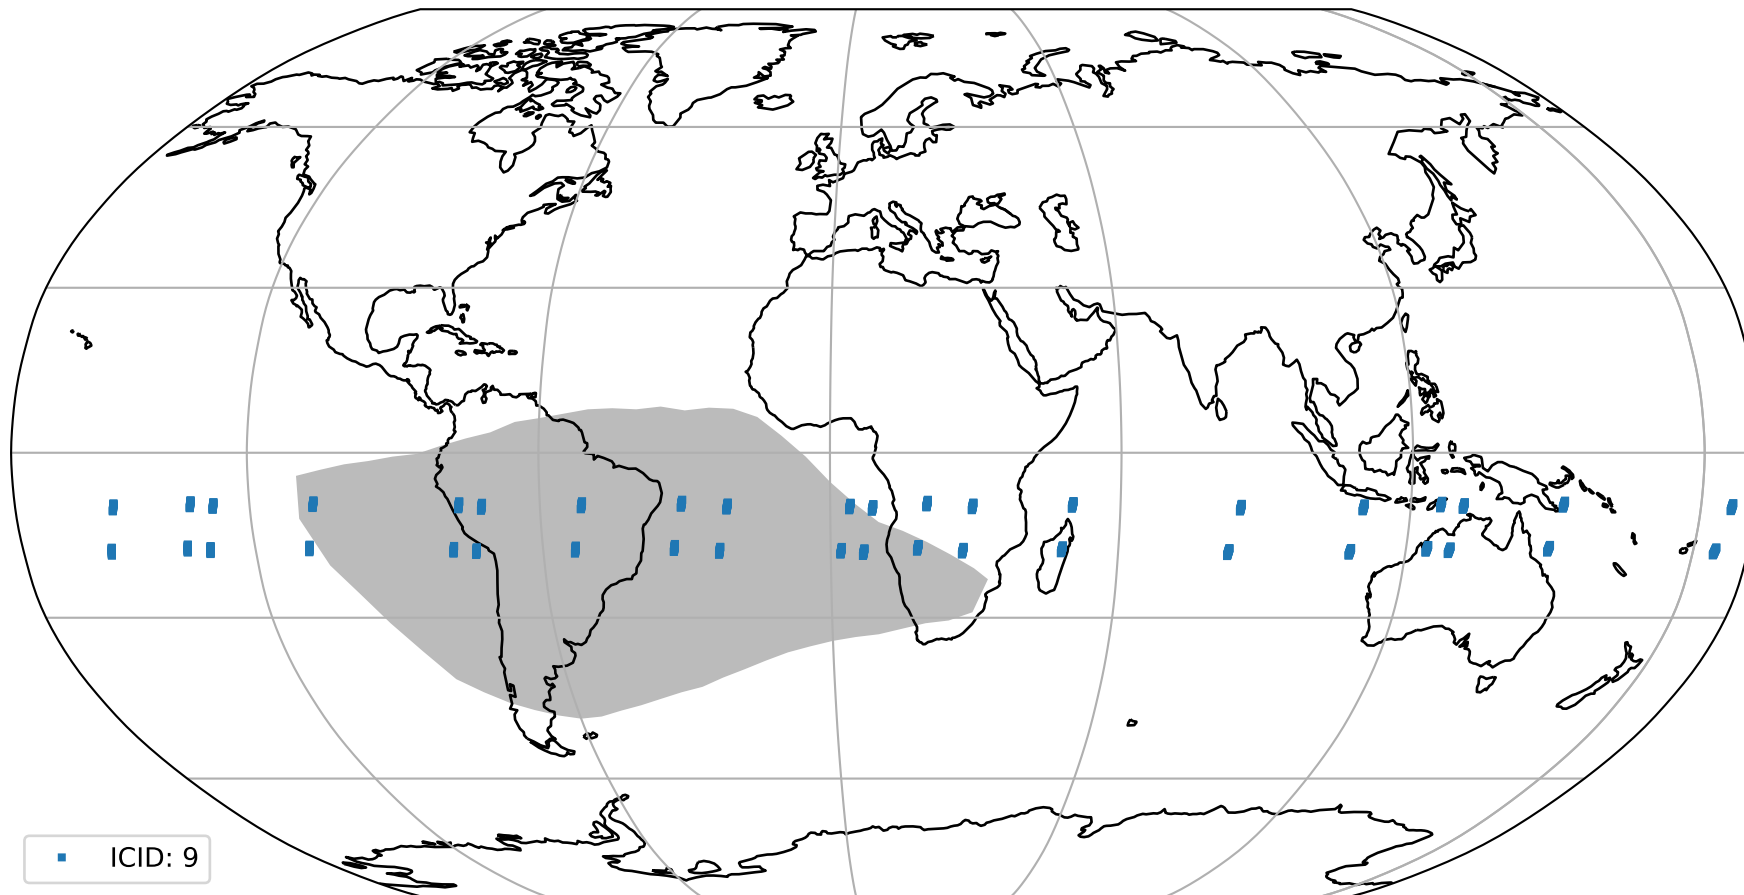

orbits : 20 in [8122, 8167]
coverage : 2019-05-08 / 2019-05-12
bad (quality < 0.8) : 2730
worst (quality < 0.1) : 276
created : 2023-08-22T07:55:27

pixel-quality map (noise average)

Tropomi SWIR pixel quality (official)

orbits : 20 in [8122, 8167]
coverage : 2019-05-08 / 2019-05-12
to good : 352
good to bad : 943
to worst : 144
created : 2023-08-22T07:55:28

total quality compared with SWIR pixel-quality CKD

Tropomi SWIR pixel quality (official)

orbits : 20 in [8122, 8167]
coverage : 2019-05-08 / 2019-05-12
created : 2023-08-22T07:55:28

Histograms of pixel-quality

Tropomi SWIR pixel quality (official) ground-tracks of Sentinel-5P

orbits : 20 in [8122, 8167]
coverage : 2019-05-08 / 2019-05-12
created : 2023-08-22T07:55:28

Tropomi SWIR pixel quality (official)

orbits : [2827, 8167]
coverage : 2018-04-30 / 2019-05-12
created : 2023-08-22T07:55:29

trend of pixel quality & temperatures