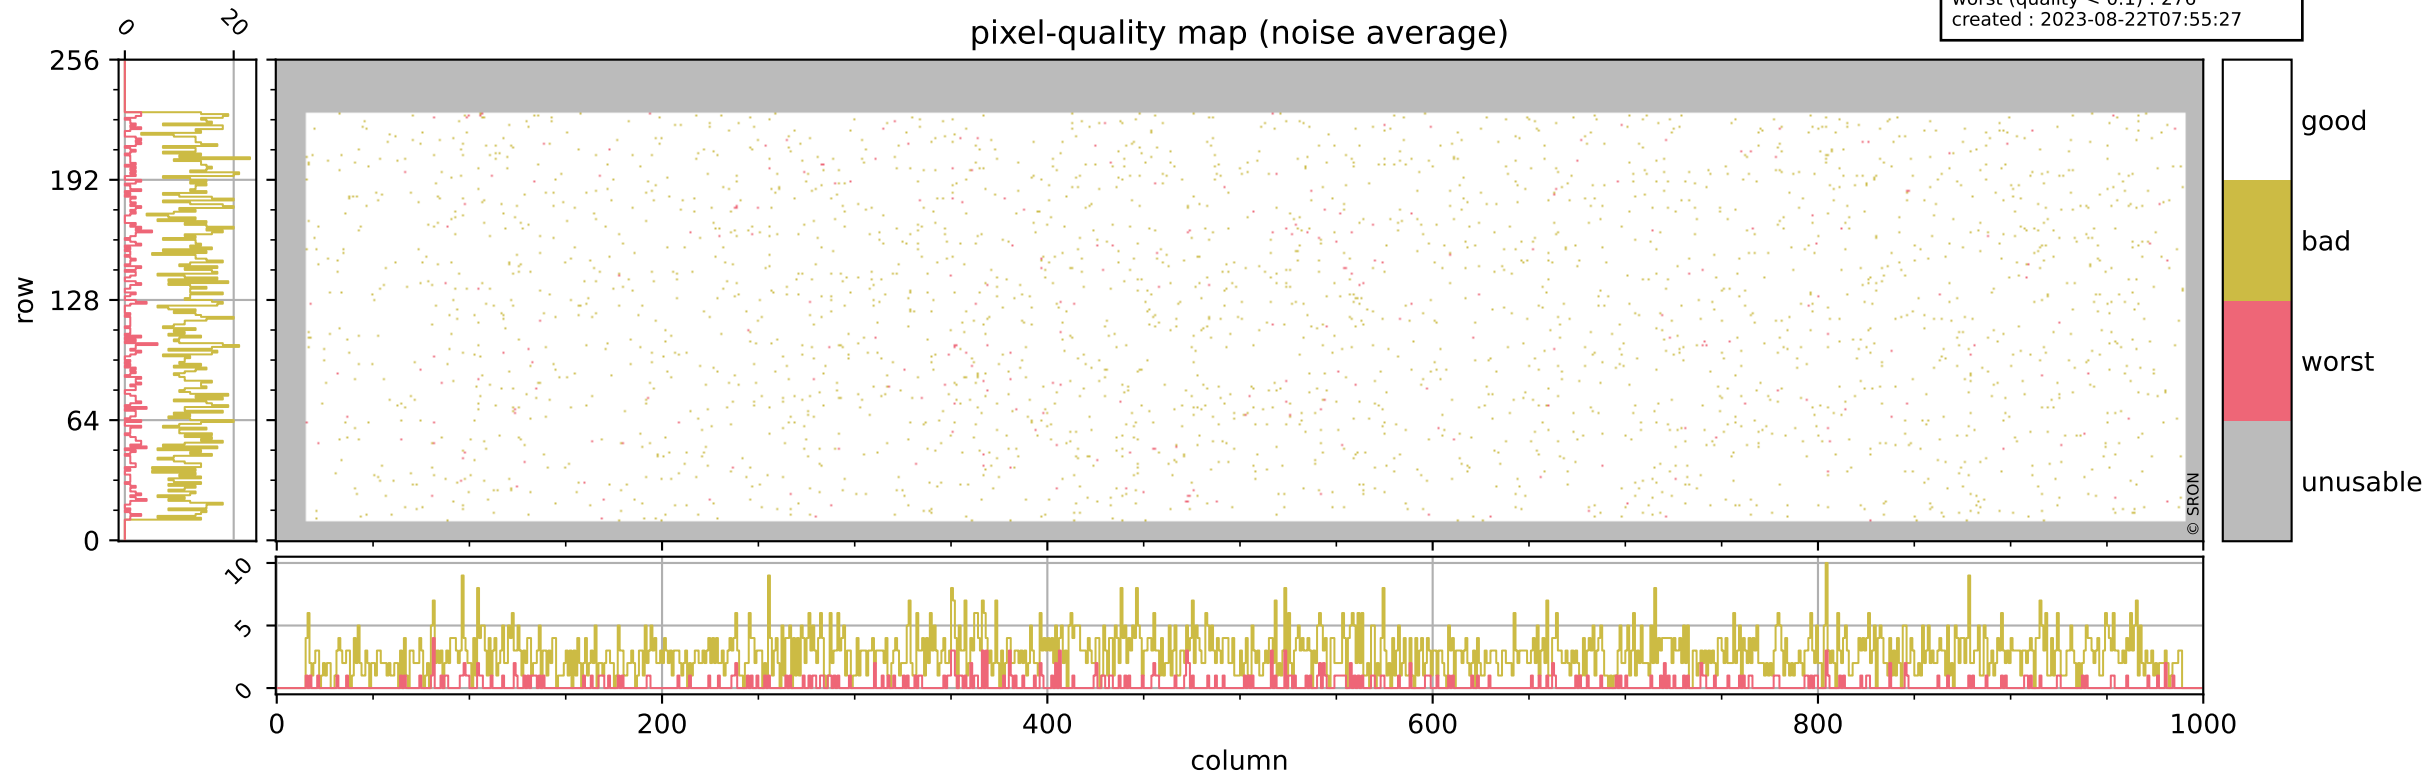

Tropomi SWIR pixel quality (official)

orbits : 20 in [8122, 8167]
coverage : 2019-05-08 / 2019-05-12
bad (quality < 0.8) : 289
worst (quality < 0.1) : 115
created : 2023-08-22T07:55:27

Tropomi SWIR pixel quality (official)

orbits : 20 in [8122, 8167]
coverage : 2019-05-08 / 2019-05-12
bad (quality < 0.8) : 2730
worst (quality < 0.1) : 276
created : 2023-08-22T07:55:27

pixel-quality map (noise average)

Tropomi SWIR pixel quality (official)

orbits : 20 in [8122, 8167]
coverage : 2019-05-08 / 2019-05-12
to good : 352
good to bad : 943
to worst : 144
created : 2023-08-22T07:55:28

total quality compared with SWIR pixel-quality CKD

Tropomi SWIR pixel quality (official)

orbits : 20 in [8122, 8167]
coverage : 2019-05-08 / 2019-05-12
created : 2023-08-22T07:55:28

Histograms of pixel-quality

Tropomi SWIR pixel quality (official) ground-tracks of Sentinel-5P

orbits : 20 in [8122, 8167]
coverage : 2019-05-08 / 2019-05-12
created : 2023-08-22T07:55:28