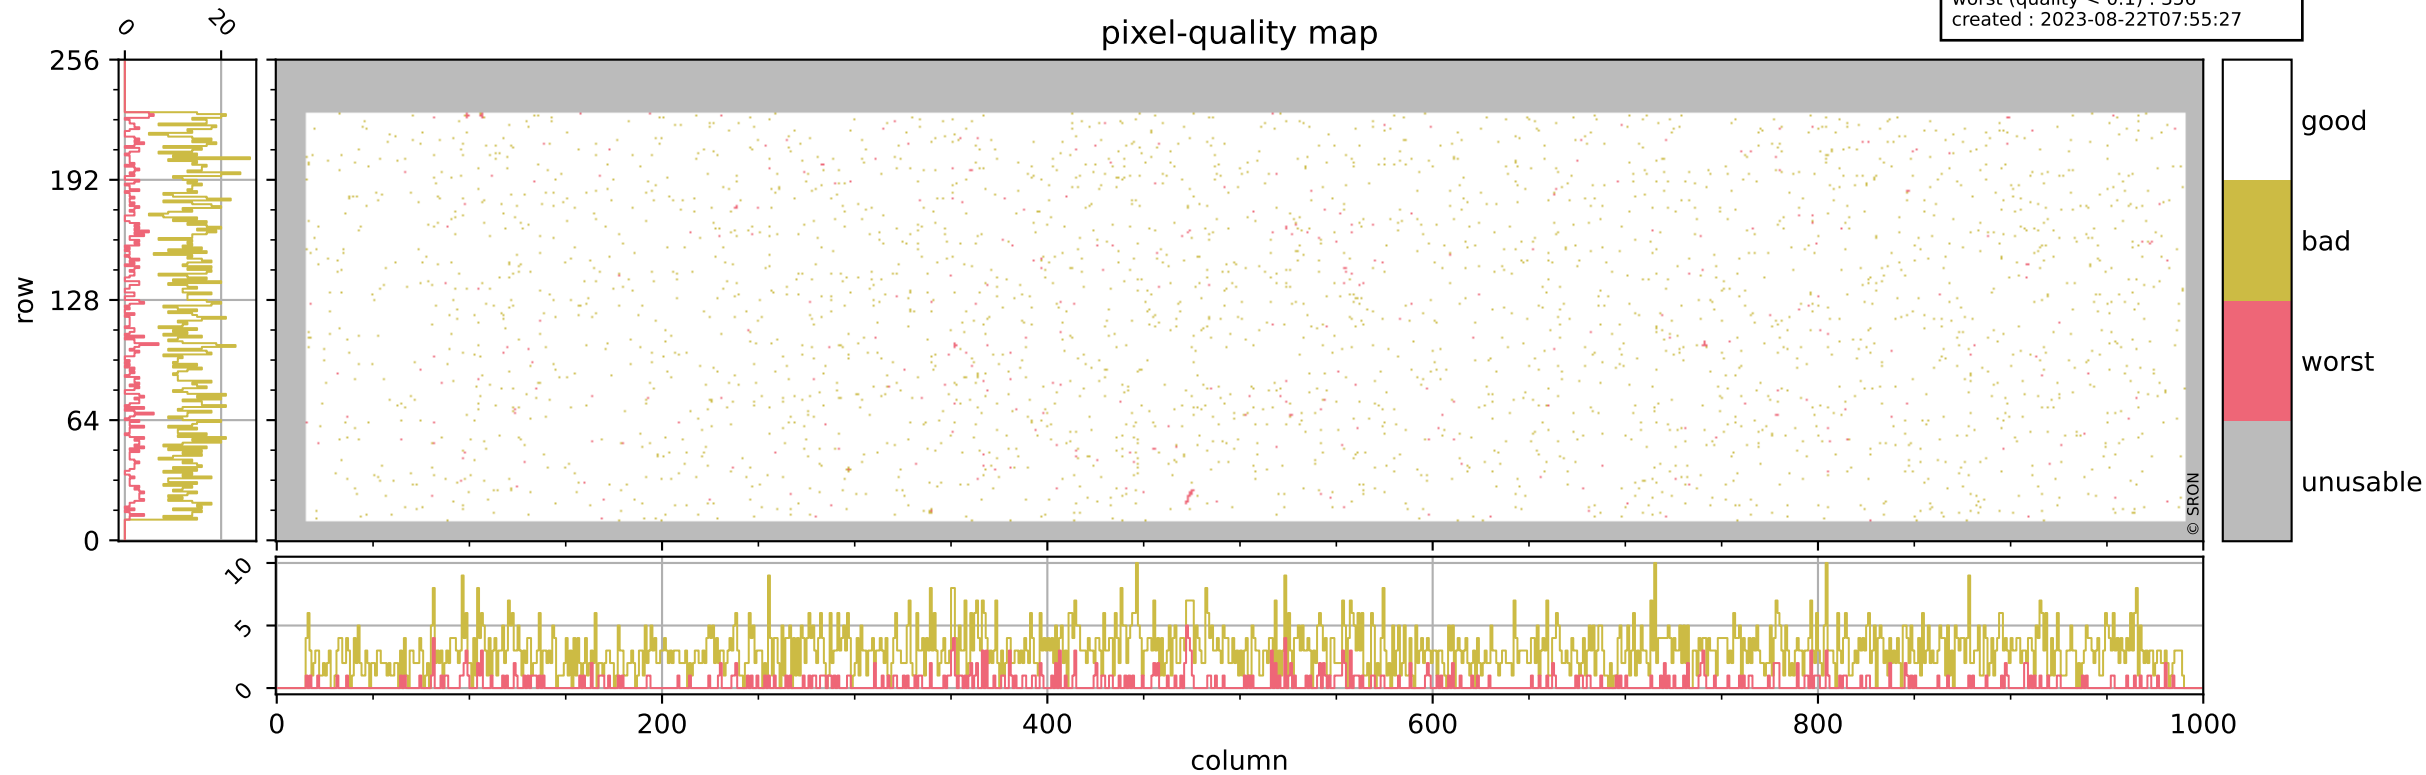

Tropomi SWIR pixel quality (official)

orbits : 20 in [8122, 8167]
coverage : 2019-05-08 / 2019-05-12
bad (quality < 0.8) : 2979
worst (quality < 0.1) : 356
created : 2023-08-22T07:55:27

pixel-quality map

Tropomi SWIR pixel quality (official)

orbits : 20 in [8122, 8167]
coverage : 2019-05-08 / 2019-05-12
bad (quality < 0.8) : 289
worst (quality < 0.1) : 115
created : 2023-08-22T07:55:27

Tropomi SWIR pixel quality (official)

orbits : 20 in [8122, 8167]
coverage : 2019-05-08 / 2019-05-12
bad (quality < 0.8) : 2730
worst (quality < 0.1) : 276
created : 2023-08-22T07:55:27

pixel-quality map (noise average)

Tropomi SWIR pixel quality (official)

orbits : 20 in [8122, 8167]
coverage : 2019-05-08 / 2019-05-12
created : 2023-08-22T07:55:28

Histograms of pixel-quality

Tropomi SWIR pixel quality (official) ground-tracks of Sentinel-5P

orbits : 20 in [8122, 8167]
coverage : 2019-05-08 / 2019-05-12
created : 2023-08-22T07:55:28