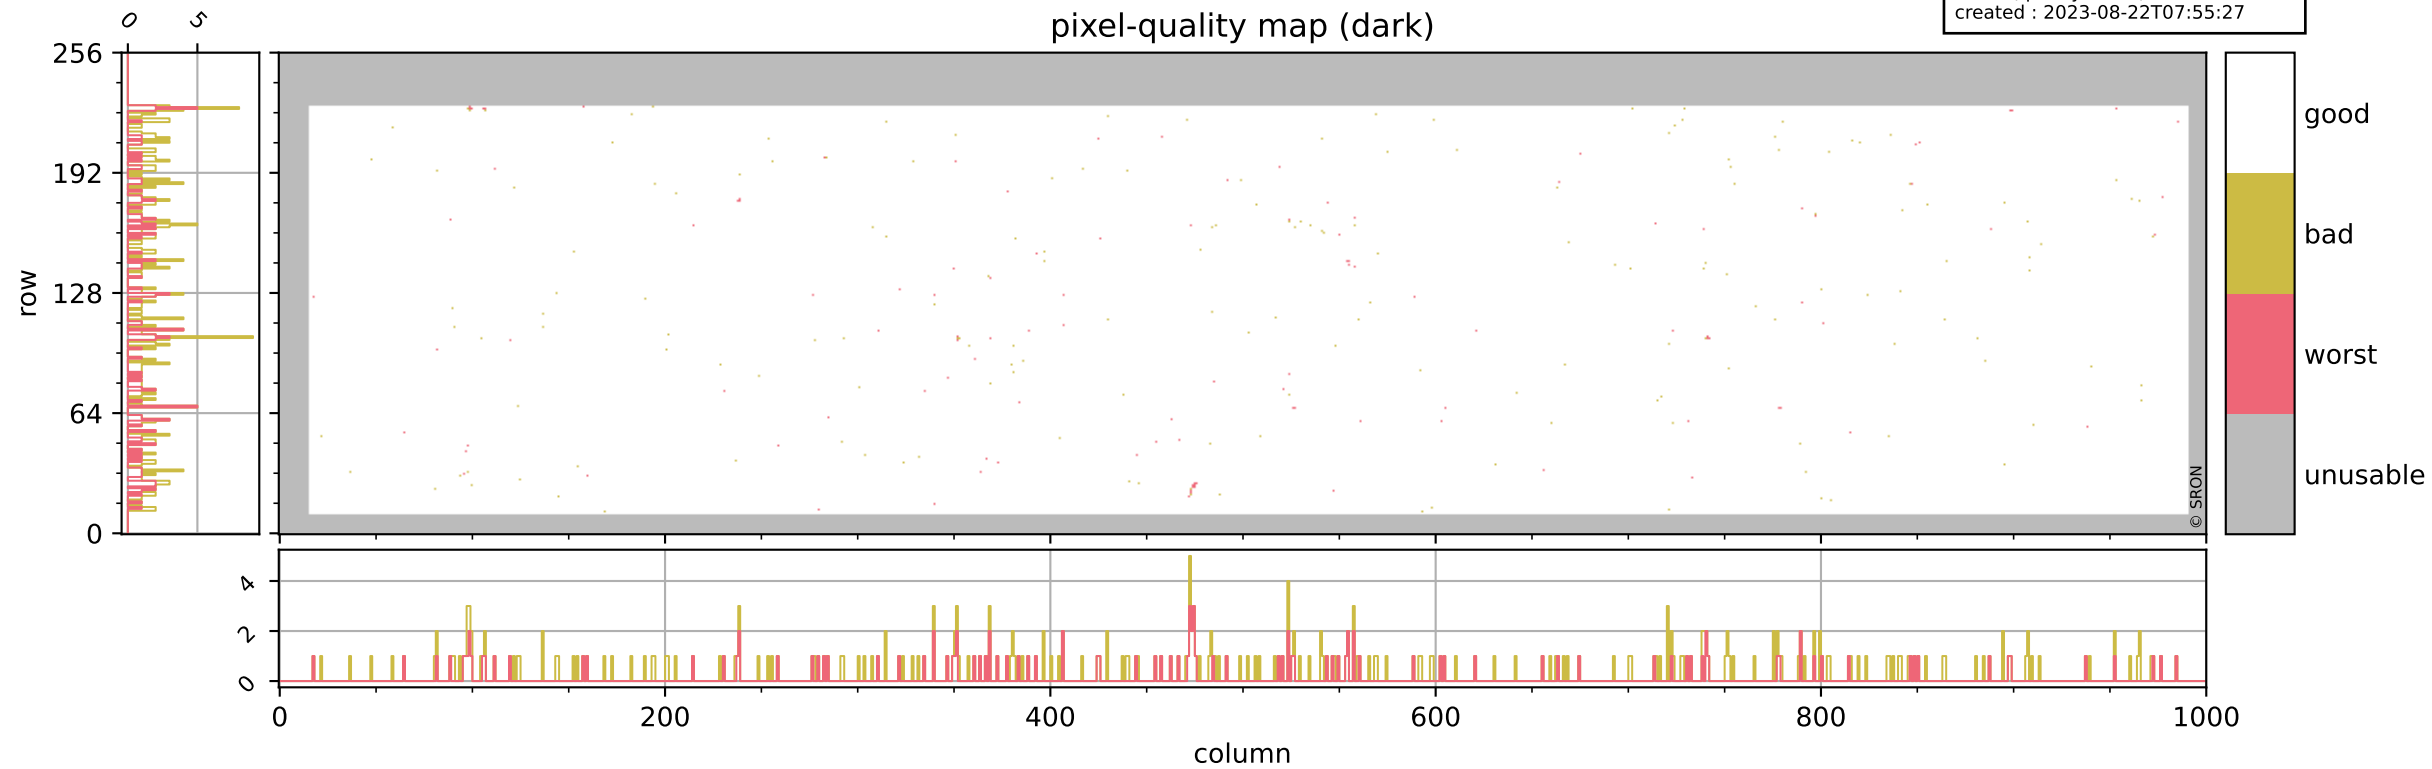

Tropomi SWIR pixel quality (official)

orbits : 20 in [8122, 8167]
coverage : 2019-05-08 / 2019-05-12
bad (quality < 0.8) : 2979
worst (quality < 0.1) : 356
created : 2023-08-22T07:55:27

pixel-quality map

Tropomi SWIR pixel quality (official)

orbits : 20 in [8122, 8167]
coverage : 2019-05-08 / 2019-05-12
bad (quality < 0.8) : 289
worst (quality < 0.1) : 115
created : 2023-08-22T07:55:27

Tropomi SWIR pixel quality (official)

orbits : 20 in [8122, 8167]
coverage : 2019-05-08 / 2019-05-12
bad (quality < 0.8) : 2730
worst (quality < 0.1) : 276
created : 2023-08-22T07:55:27

pixel-quality map (noise average)

Tropomi SWIR pixel quality (official)

orbits : 20 in [8122, 8167]
coverage : 2019-05-08 / 2019-05-12
to good : 352
good to bad : 943
to worst : 144
created : 2023-08-22T07:55:28

total quality compared with SWIR pixel-quality CKD

Tropomi SWIR pixel quality (official)