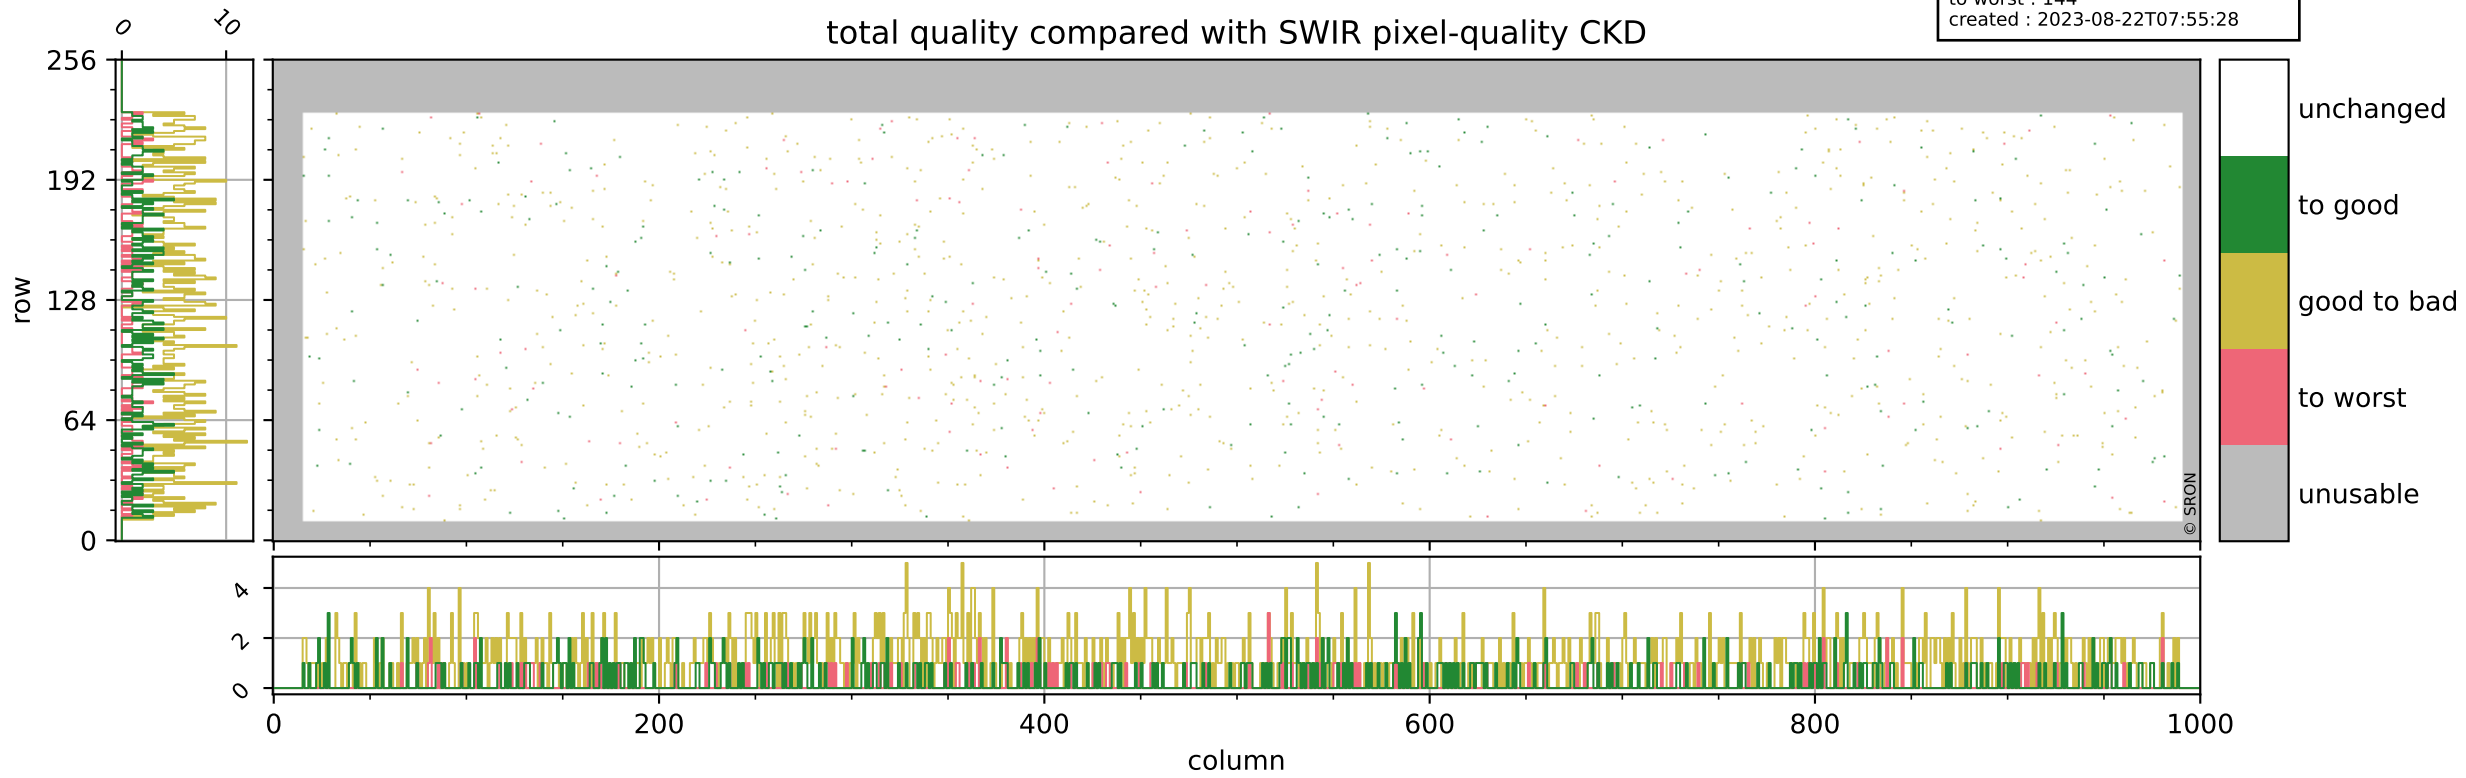

Tropomi SWIR pixel quality (official)

orbits : 20 in [8122, 8167]
coverage : 2019-05-08 / 2019-05-12
bad (quality < 0.8) : 289
worst (quality < 0.1) : 115
created : 2023-08-22T07:55:27

Tropomi SWIR pixel quality (official)

orbits : 20 in [8122, 8167]
coverage : 2019-05-08 / 2019-05-12
bad (quality < 0.8) : 2730
worst (quality < 0.1) : 276
created : 2023-08-22T07:55:27

pixel-quality map (noise average)

Tropomi SWIR pixel quality (official)

orbits : 20 in [8122, 8167]
coverage : 2019-05-08 / 2019-05-12
to good : 352
good to bad : 943
to worst : 144
created : 2023-08-22T07:55:28

total quality compared with SWIR pixel-quality CKD

Tropomi SWIR pixel quality (official)

orbits : 20 in [8122, 8167]
coverage : 2019-05-08 / 2019-05-12
created : 2023-08-22T07:55:28

Histograms of pixel-quality

Tropomi SWIR pixel quality (official) ground-tracks of Sentinel-5P

orbits : 20 in [8122, 8167]
coverage : 2019-05-08 / 2019-05-12
created : 2023-08-22T07:55:28