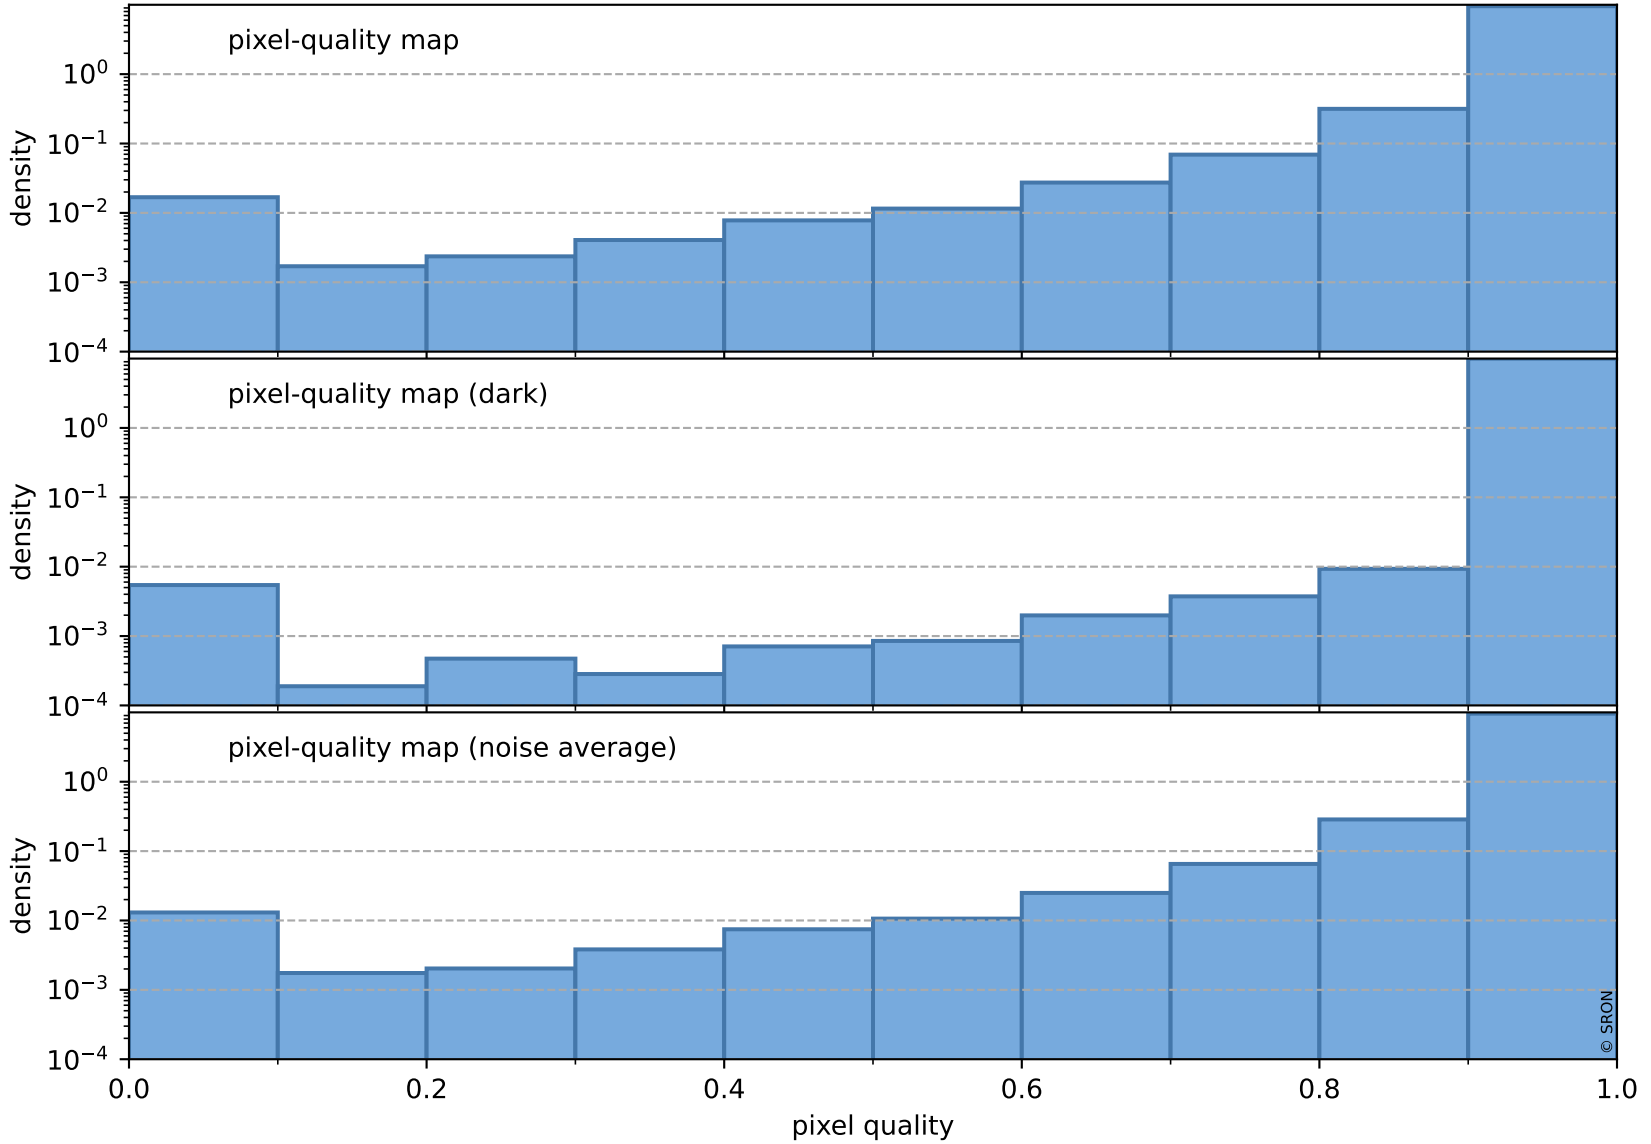

orbits : 20 in [8122, 8167]
coverage : 2019-05-08 / 2019-05-12
bad (quality < 0.8) : 2730
worst (quality < 0.1) : 276
created : 2023-08-22T07:55:27

pixel-quality map (noise average)

Tropomi SWIR pixel quality (official)

orbits : 20 in [8122, 8167]
coverage : 2019-05-08 / 2019-05-12
to good : 352
good to bad : 943
to worst : 144
created : 2023-08-22T07:55:28

total quality compared with SWIR pixel-quality CKD

Tropomi SWIR pixel quality (official)

orbits : 20 in [8122, 8167]
coverage : 2019-05-08 / 2019-05-12
created : 2023-08-22T07:55:28

Histograms of pixel-quality

Tropomi SWIR pixel quality (official) ground-tracks of Sentinel-5P

orbits : 20 in [8122, 8167]
coverage : 2019-05-08 / 2019-05-12
created : 2023-08-22T07:55:28

Tropomi SWIR pixel quality (official)

orbits : [2827, 8167]
coverage : 2018-04-30 / 2019-05-12
created : 2023-08-22T07:55:29

trend of pixel quality & temperatures