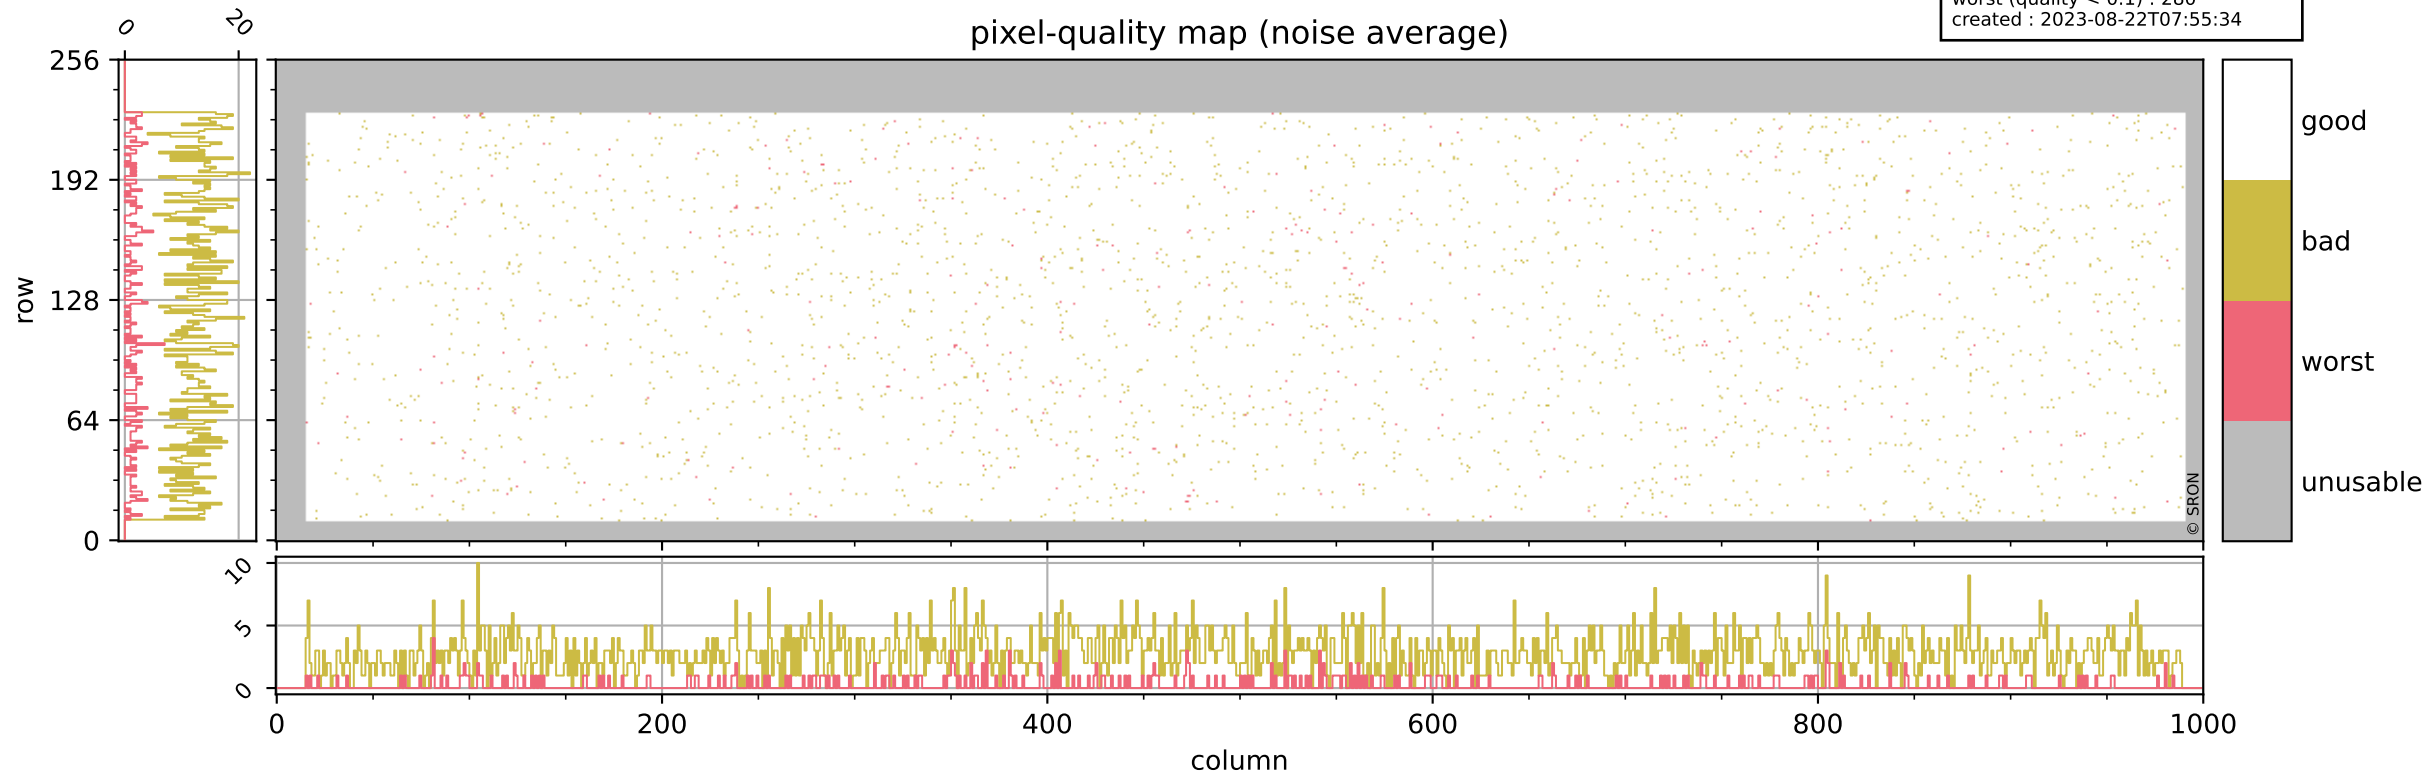

Tropomi SWIR pixel quality (official)

orbits : 19 in [8167, 8212]
coverage : 2019-05-12 / 2019-05-15
bad (quality < 0.8) : 294
worst (quality < 0.1) : 115
created : 2023-08-22T07:55:34

Tropomi SWIR pixel quality (official)

orbits : 19 in [8167, 8212]
coverage : 2019-05-12 / 2019-05-15
bad (quality < 0.8) : 2728
worst (quality < 0.1) : 280
created : 2023-08-22T07:55:34

pixel-quality map (noise average)

Tropomi SWIR pixel quality (official)

orbits : 19 in [8167, 8212]
coverage : 2019-05-12 / 2019-05-15
to good : 362
good to bad : 951
to worst : 149
created : 2023-08-22T07:55:34

total quality compared with SWIR pixel-quality CKD

Tropomi SWIR pixel quality (official)

orbits : 19 in [8167, 8212]
coverage : 2019-05-12 / 2019-05-15
created : 2023-08-22T07:55:34

Histograms of pixel-quality

Tropomi SWIR pixel quality (official) ground-tracks of Sentinel-5P

orbits : 19 in [8167, 8212]
coverage : 2019-05-12 / 2019-05-15
created : 2023-08-22T07:55:35