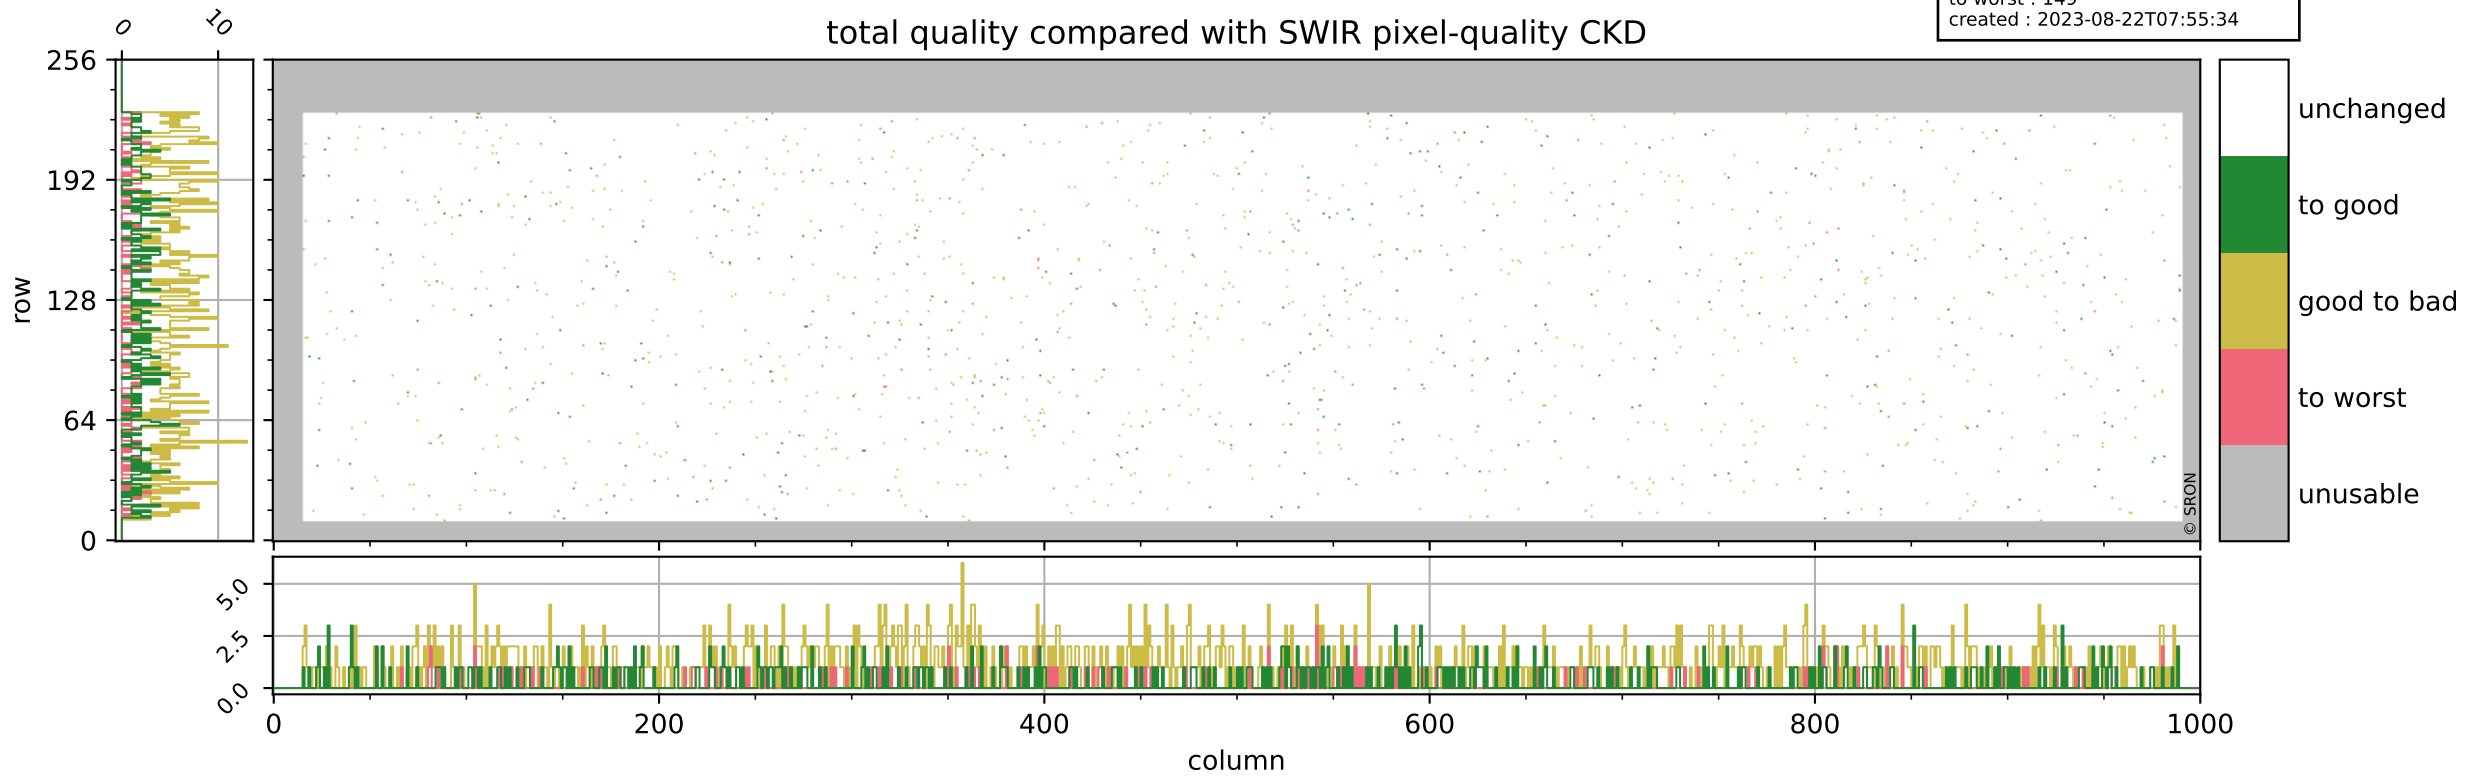

Tropomi SWIR pixel quality (official)

orbits : 19 in [8167, 8212]
coverage : 2019-05-12 / 2019-05-15
bad (quality < 0.8) : 294
worst (quality < 0.1) : 115
created : 2023-08-22T07:55:34

Tropomi SWIR pixel quality (official)

orbits : 19 in [8167, 8212]
coverage : 2019-05-12 / 2019-05-15
bad (quality < 0.8) : 2728
worst (quality < 0.1) : 280
created : 2023-08-22T07:55:34

pixel-quality map (noise average)

Tropomi SWIR pixel quality (official)

orbits : 19 in [8167, 8212]
coverage : 2019-05-12 / 2019-05-15
to good : 362
good to bad : 951
to worst : 149
created : 2023-08-22T07:55:34

total quality compared with SWIR pixel-quality CKD

Tropomi SWIR pixel quality (official)

orbits : 19 in [8167, 8212]
coverage : 2019-05-12 / 2019-05-15
created : 2023-08-22T07:55:34

Histograms of pixel-quality

Tropomi SWIR pixel quality (official) ground-tracks of Sentinel-5P

orbits : 19 in [8167, 8212]
coverage : 2019-05-12 / 2019-05-15
created : 2023-08-22T07:55:35