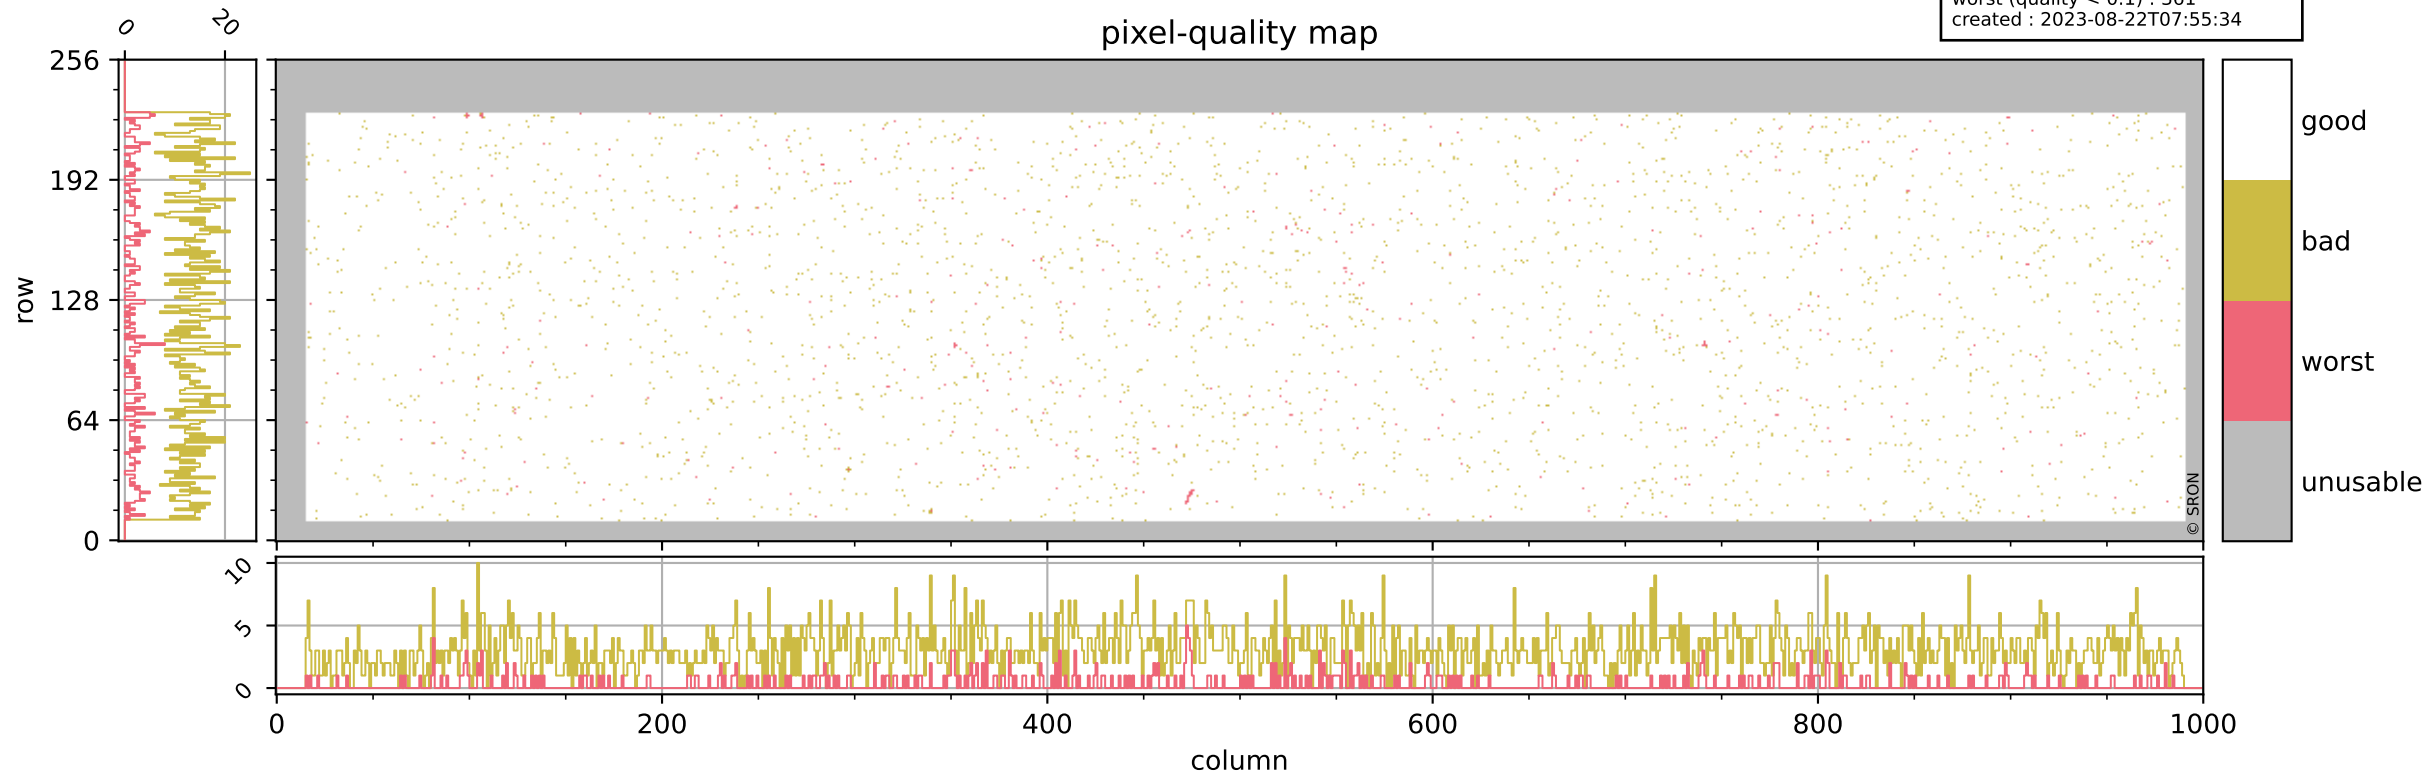

Tropomi SWIR pixel quality (official)

orbits : 19 in [8167, 8212]
coverage : 2019-05-12 / 2019-05-15
bad (quality < 0.8) : 2982
worst (quality < 0.1) : 361
created : 2023-08-22T07:55:34

pixel-quality map

Tropomi SWIR pixel quality (official)

orbits : 19 in [8167, 8212]
coverage : 2019-05-12 / 2019-05-15
bad (quality < 0.8) : 294
worst (quality < 0.1) : 115
created : 2023-08-22T07:55:34

Tropomi SWIR pixel quality (official)

orbits : 19 in [8167, 8212]
coverage : 2019-05-12 / 2019-05-15
bad (quality < 0.8) : 2728
worst (quality < 0.1) : 280
created : 2023-08-22T07:55:34

pixel-quality map (noise average)

Tropomi SWIR pixel quality (official)

orbits : 19 in [8167, 8212]
coverage : 2019-05-12 / 2019-05-15
created : 2023-08-22T07:55:34

Histograms of pixel-quality

Tropomi SWIR pixel quality (official) ground-tracks of Sentinel-5P

orbits : 19 in [8167, 8212]
coverage : 2019-05-12 / 2019-05-15
created : 2023-08-22T07:55:35