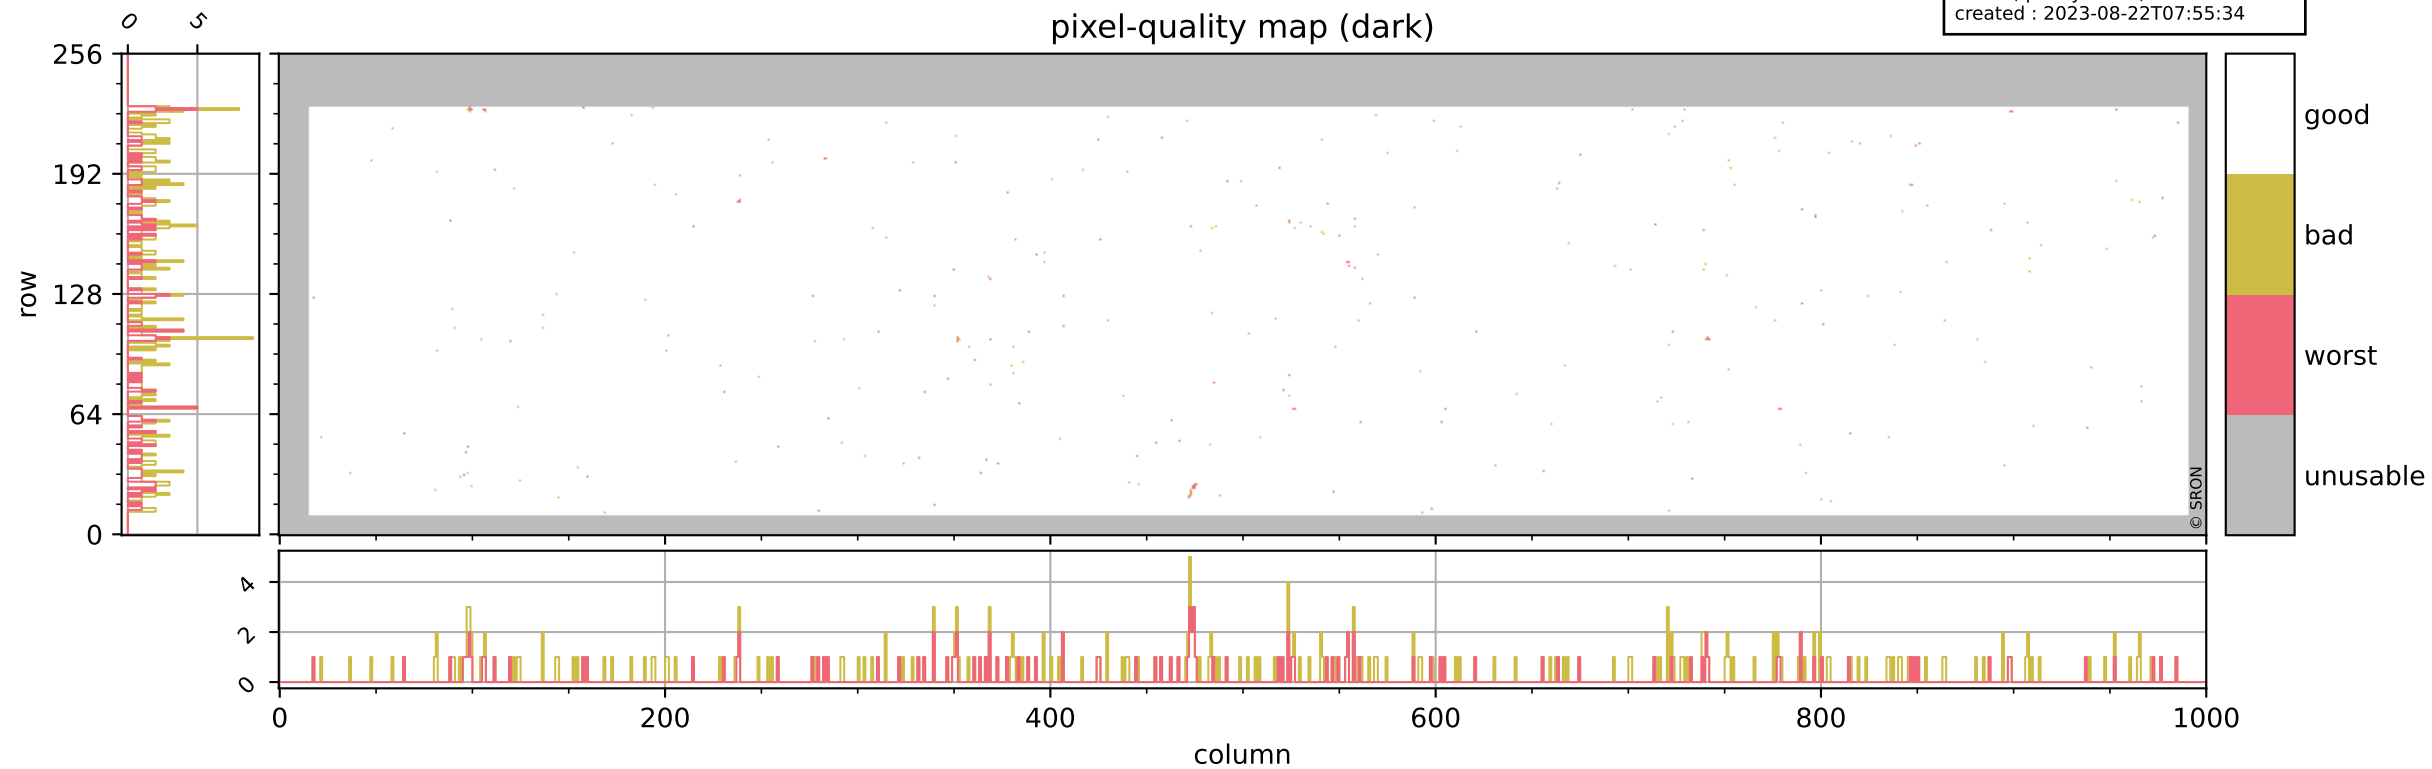

Tropomi SWIR pixel quality (official)

orbits : 19 in [8167, 8212]
coverage : 2019-05-12 / 2019-05-15
bad (quality < 0.8) : 2982
worst (quality < 0.1) : 361
created : 2023-08-22T07:55:34

pixel-quality map

Tropomi SWIR pixel quality (official)

orbits : 19 in [8167, 8212]
coverage : 2019-05-12 / 2019-05-15
bad (quality < 0.8) : 294
worst (quality < 0.1) : 115
created : 2023-08-22T07:55:34

Tropomi SWIR pixel quality (official)

orbits : 19 in [8167, 8212]
coverage : 2019-05-12 / 2019-05-15
bad (quality < 0.8) : 2728
worst (quality < 0.1) : 280
created : 2023-08-22T07:55:34

pixel-quality map (noise average)

Tropomi SWIR pixel quality (official)

orbits : 19 in [8167, 8212]
coverage : 2019-05-12 / 2019-05-15
to good : 362
good to bad : 951
to worst : 149
created : 2023-08-22T07:55:34

total quality compared with SWIR pixel-quality CKD

Tropomi SWIR pixel quality (official)