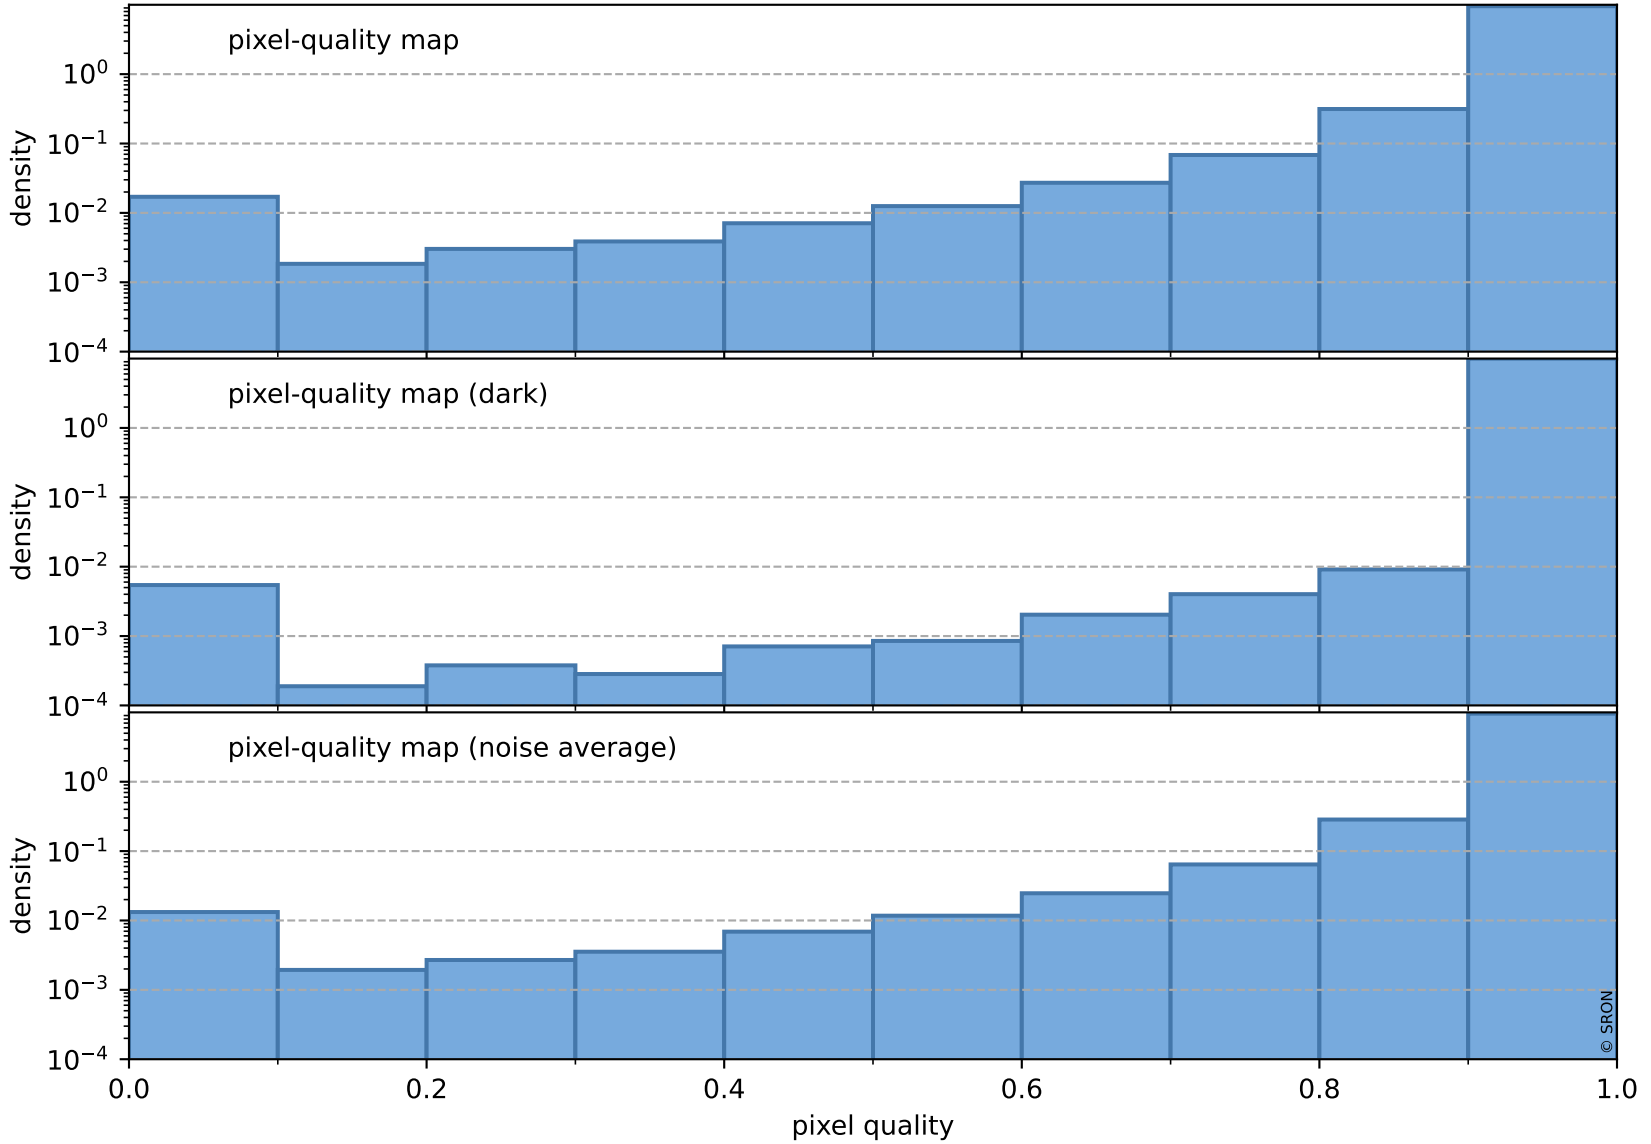

orbits : 19 in [8167, 8212]
coverage : 2019-05-12 / 2019-05-15
to good : 362
good to bad : 951
to worst : 149
created : 2023-08-22T07:55:34

total quality compared with SWIR pixel-quality CKD

Tropomi SWIR pixel quality (official)

orbits : 19 in [8167, 8212]
coverage : 2019-05-12 / 2019-05-15
created : 2023-08-22T07:55:34

Histograms of pixel-quality

Tropomi SWIR pixel quality (official) ground-tracks of Sentinel-5P

orbits : 19 in [8167, 8212]
coverage : 2019-05-12 / 2019-05-15
created : 2023-08-22T07:55:35