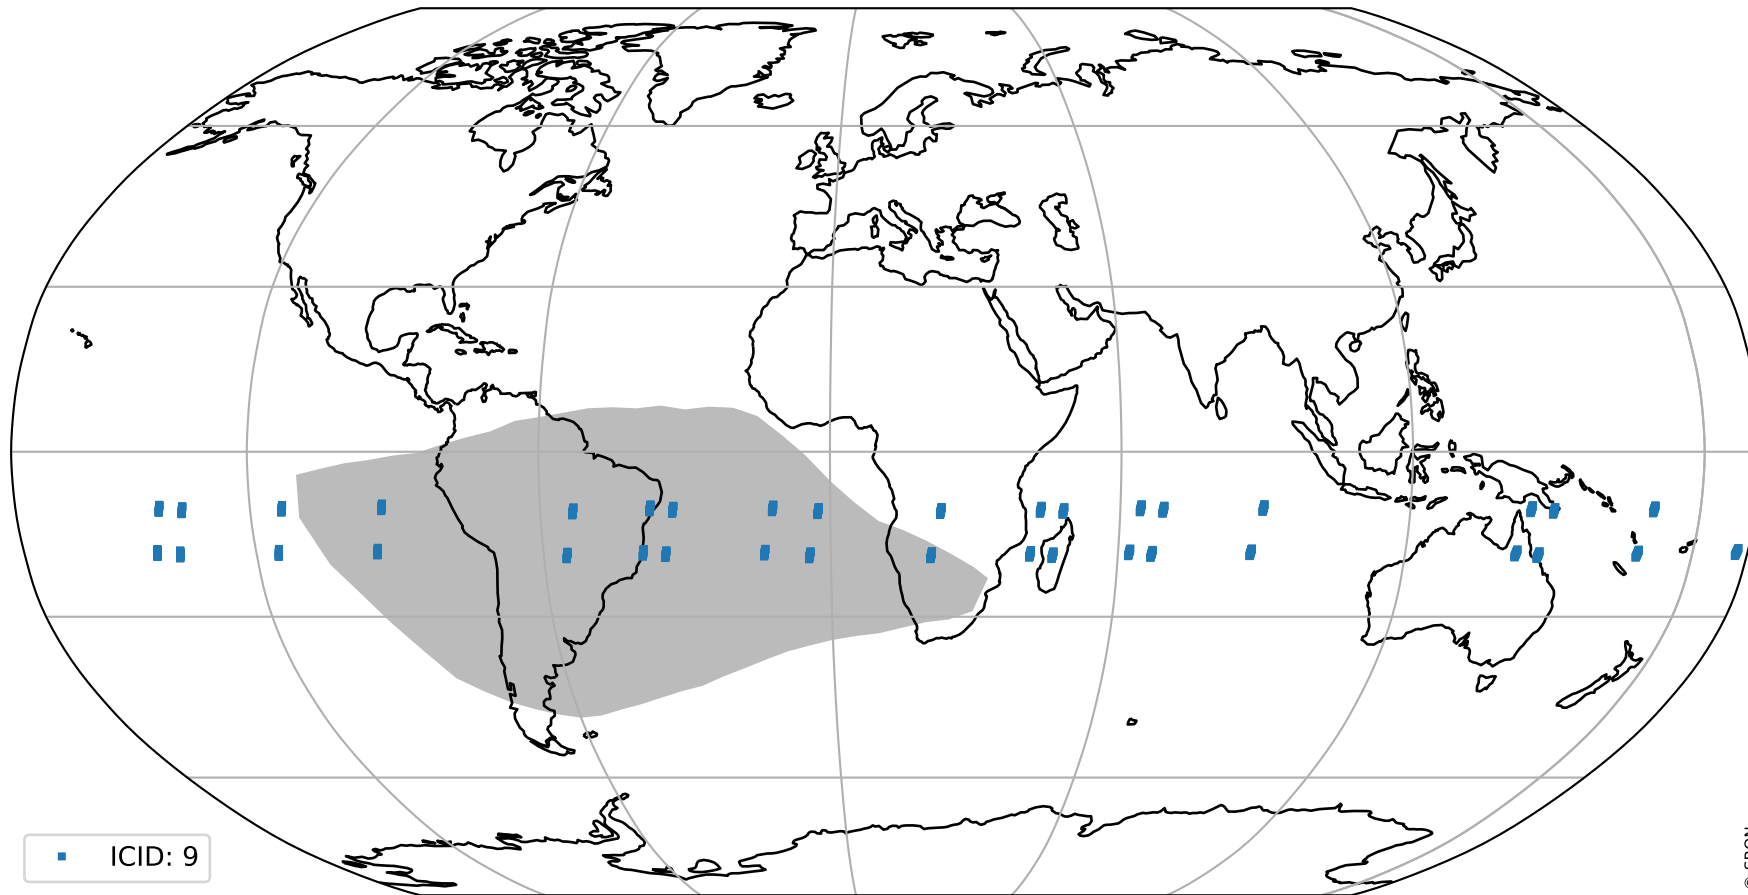

orbits : 19 in [8167, 8212]
coverage : 2019-05-12 / 2019-05-15
bad (quality < 0.8) : 2728
worst (quality < 0.1) : 280
created : 2023-08-22T07:55:34

pixel-quality map (noise average)

Tropomi SWIR pixel quality (official)

orbits : 19 in [8167, 8212]
coverage : 2019-05-12 / 2019-05-15
to good : 362
good to bad : 951
to worst : 149
created : 2023-08-22T07:55:34

total quality compared with SWIR pixel-quality CKD

Tropomi SWIR pixel quality (official)

orbits : 19 in [8167, 8212]
coverage : 2019-05-12 / 2019-05-15
created : 2023-08-22T07:55:34

Histograms of pixel-quality

Tropomi SWIR pixel quality (official) ground-tracks of Sentinel-5P

orbits : 19 in [8167, 8212]
coverage : 2019-05-12 / 2019-05-15
created : 2023-08-22T07:55:35

Tropomi SWIR pixel quality (official)

orbits : [2827, 8212]
coverage : 2018-04-30 / 2019-05-15
created : 2023-08-22T07:55:35

trend of pixel quality & temperatures