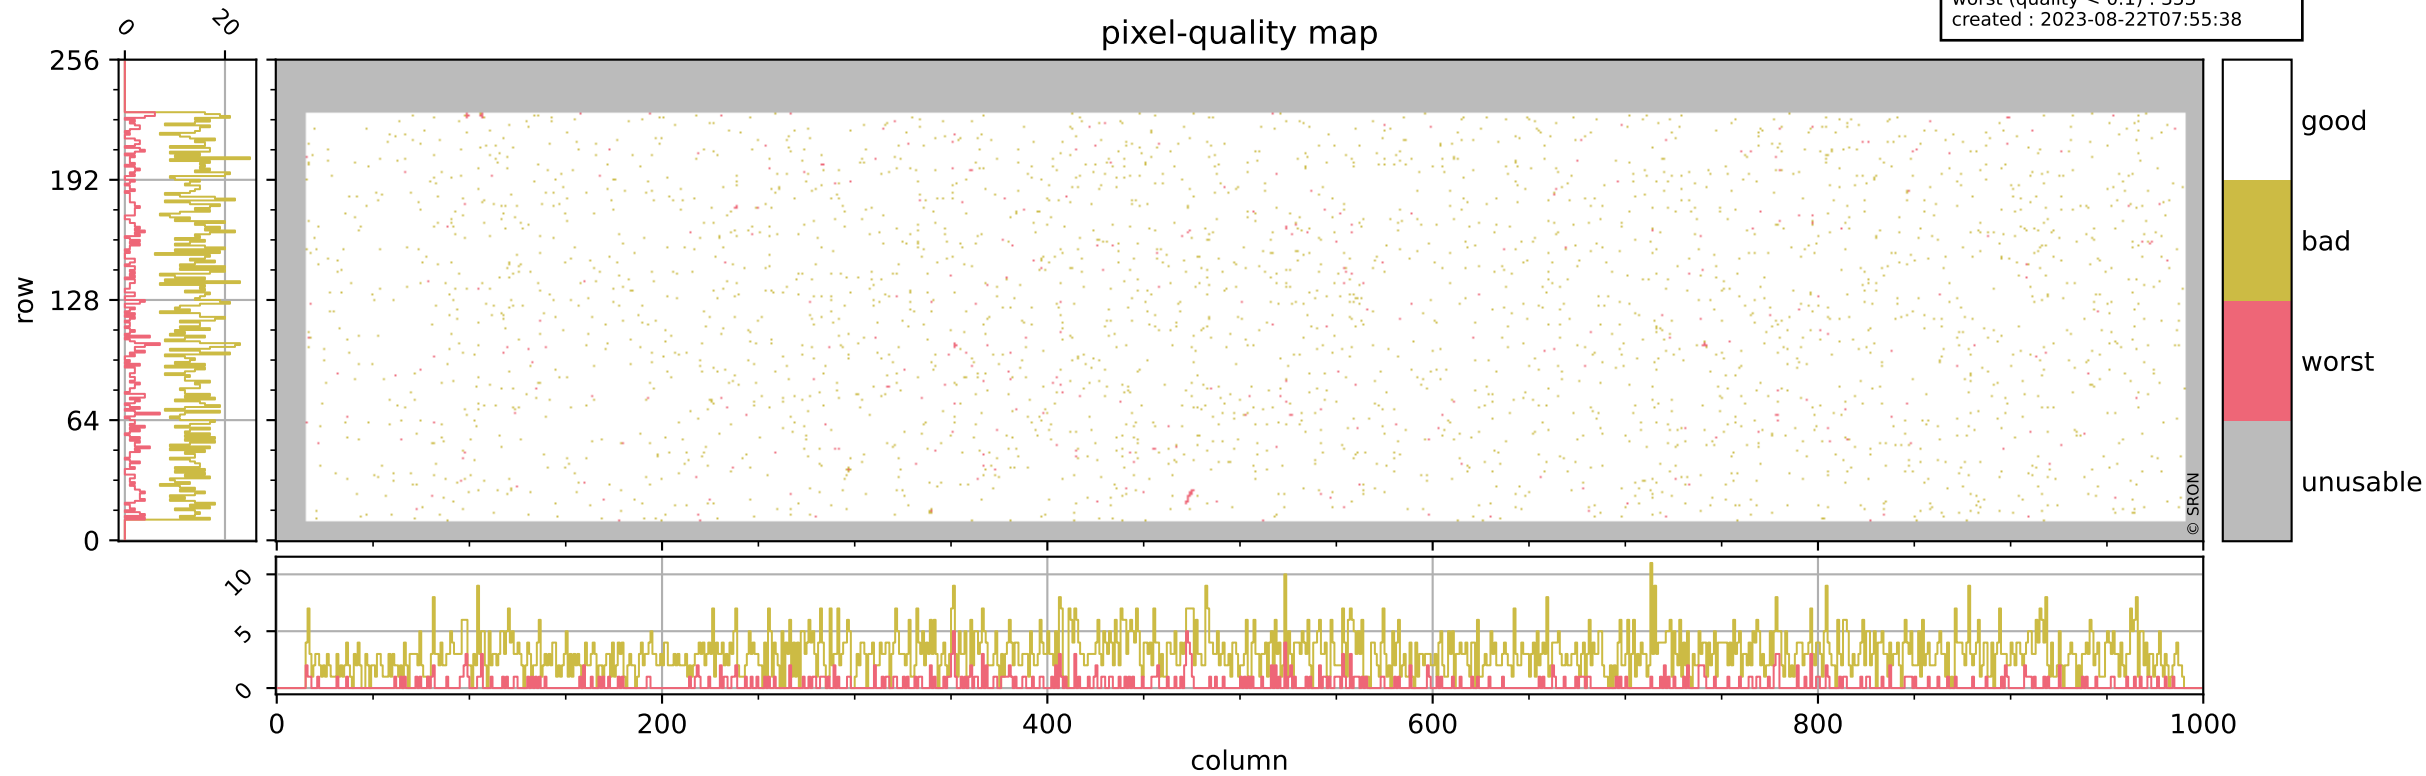

Tropomi SWIR pixel quality (official)

orbits : 19 in [8197, 8242]
coverage : 2019-05-14 / 2019-05-17
bad (quality < 0.8) : 3027
worst (quality < 0.1) : 353
created : 2023-08-22T07:55:38

pixel-quality map

Tropomi SWIR pixel quality (official)

orbits : 19 in [8197, 8242]
coverage : 2019-05-14 / 2019-05-17
bad (quality < 0.8) : 295
worst (quality < 0.1) : 117
created : 2023-08-22T07:55:38

Tropomi SWIR pixel quality (official)

orbits : 19 in [8197, 8242]
coverage : 2019-05-14 / 2019-05-17
bad (quality < 0.8) : 2772
worst (quality < 0.1) : 274
created : 2023-08-22T07:55:38

pixel-quality map (noise average)

Tropomi SWIR pixel quality (official)

orbits : 19 in [8197, 8242]
coverage : 2019-05-14 / 2019-05-17
created : 2023-08-22T07:55:39

Histograms of pixel-quality

Tropomi SWIR pixel quality (official) ground-tracks of Sentinel-5P

orbits : 19 in [8197, 8242]
coverage : 2019-05-14 / 2019-05-17
created : 2023-08-22T07:55:39