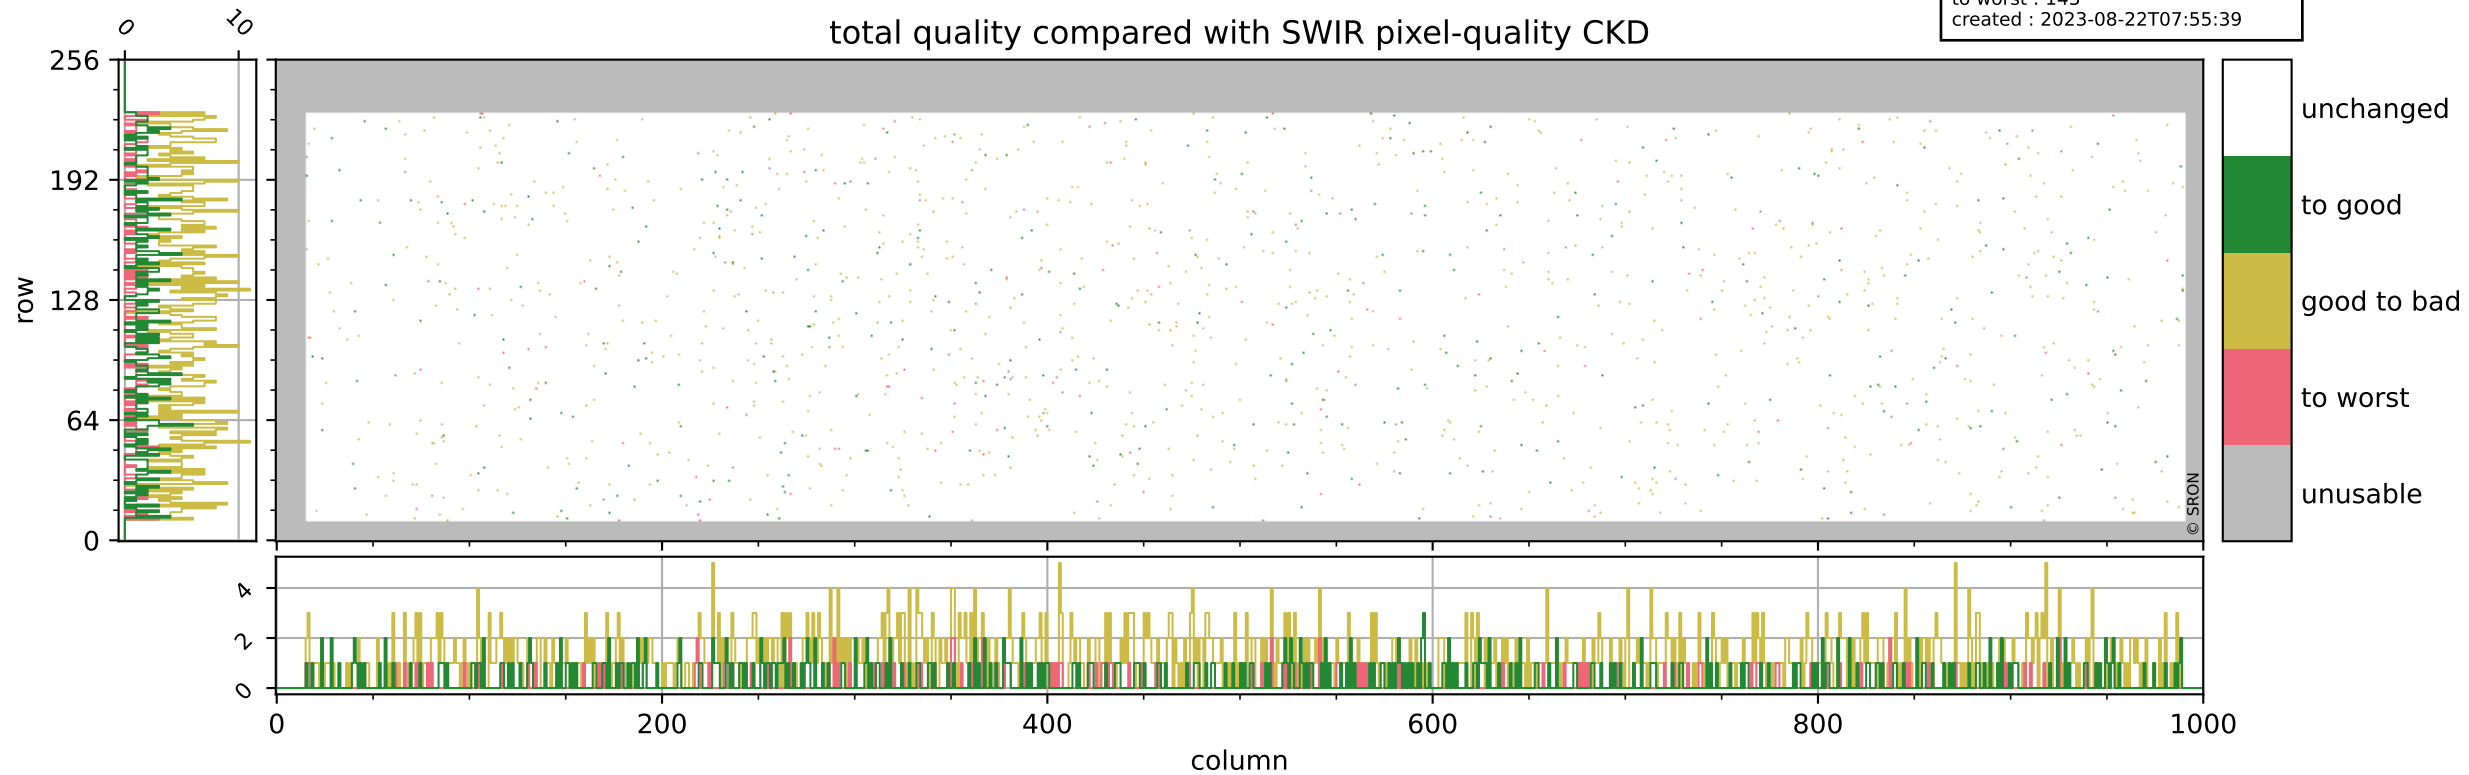

Tropomi SWIR pixel quality (official)

orbits : 19 in [8197, 8242]
coverage : 2019-05-14 / 2019-05-17
bad (quality < 0.8) : 295
worst (quality < 0.1) : 117
created : 2023-08-22T07:55:38

Tropomi SWIR pixel quality (official)

orbits : 19 in [8197, 8242]
coverage : 2019-05-14 / 2019-05-17
bad (quality < 0.8) : 2772
worst (quality < 0.1) : 274
created : 2023-08-22T07:55:38

pixel-quality map (noise average)

Tropomi SWIR pixel quality (official)

orbits : 19 in [8197, 8242]
coverage : 2019-05-14 / 2019-05-17
to good : 342
good to bad : 978
to worst : 143
created : 2023-08-22T07:55:39

total quality compared with SWIR pixel-quality CKD

Tropomi SWIR pixel quality (official)

orbits : 19 in [8197, 8242]
coverage : 2019-05-14 / 2019-05-17
created : 2023-08-22T07:55:39

Histograms of pixel-quality

Tropomi SWIR pixel quality (official) ground-tracks of Sentinel-5P

orbits : 19 in [8197, 8242]
coverage : 2019-05-14 / 2019-05-17
created : 2023-08-22T07:55:39