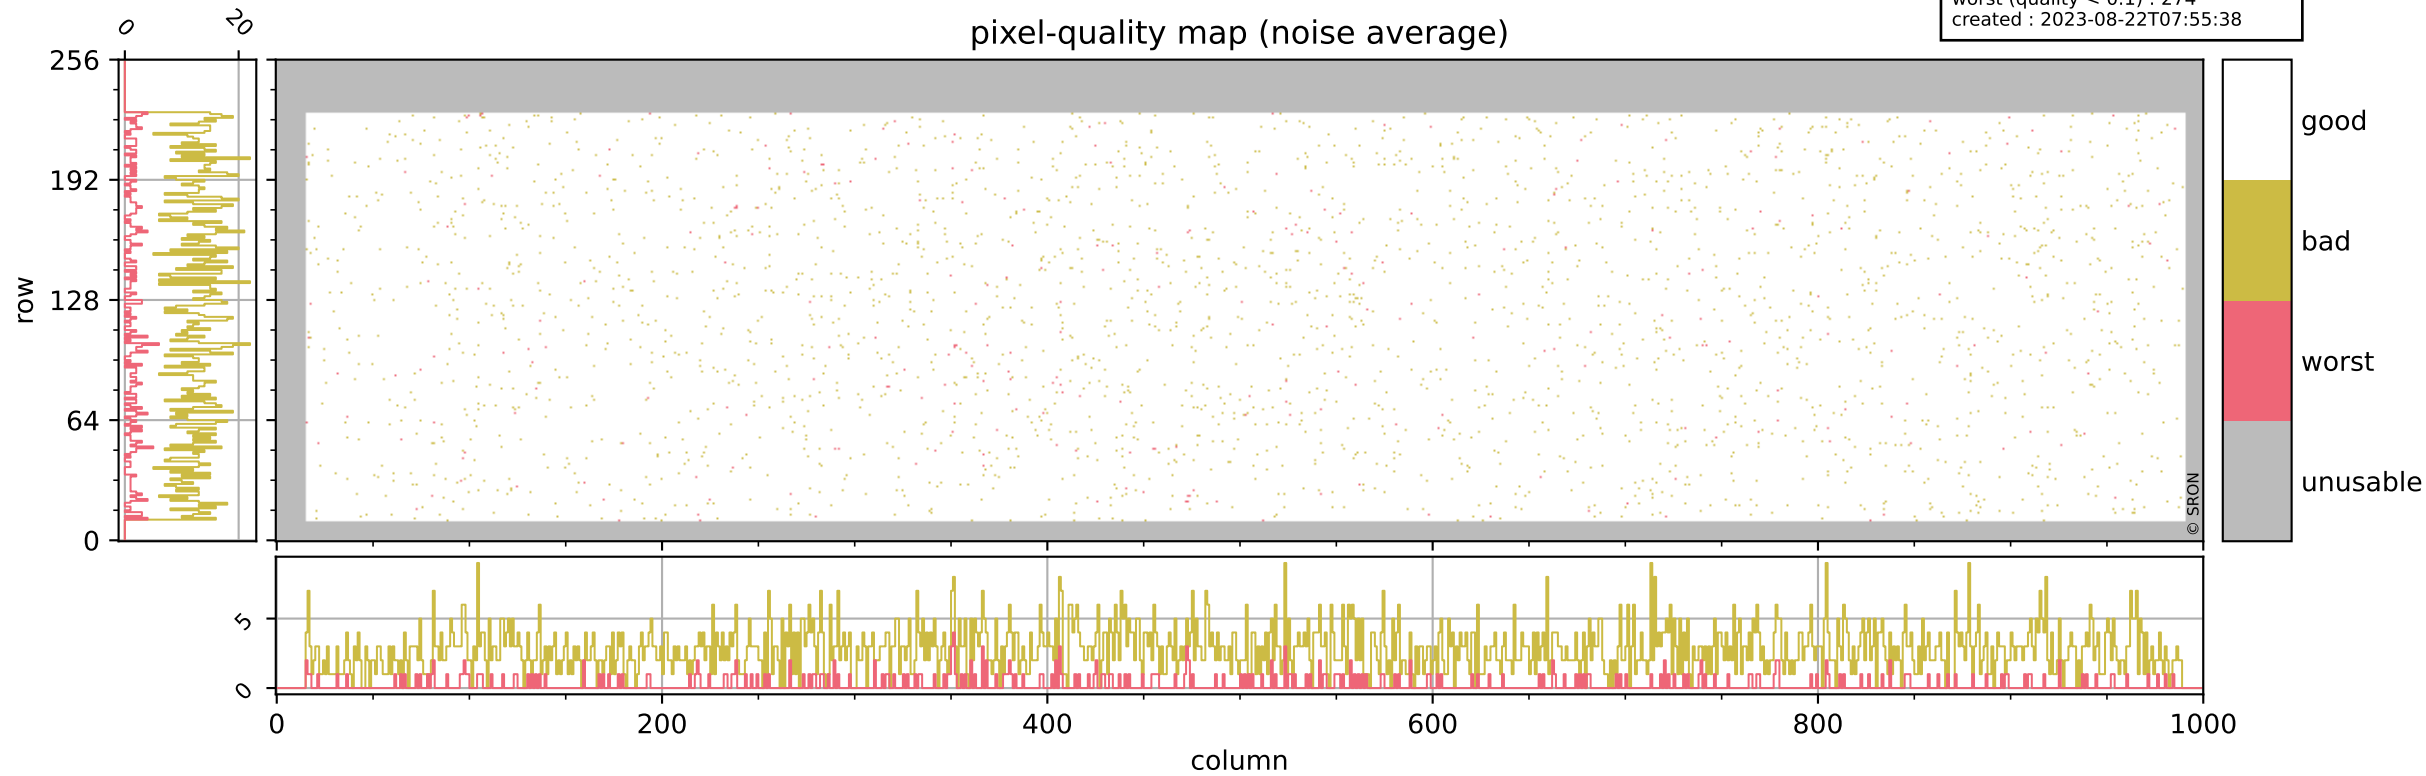

Tropomi SWIR pixel quality (official)

orbits : 19 in [8197, 8242]
coverage : 2019-05-14 / 2019-05-17
bad (quality < 0.8) : 295
worst (quality < 0.1) : 117
created : 2023-08-22T07:55:38

Tropomi SWIR pixel quality (official)

orbits : 19 in [8197, 8242]
coverage : 2019-05-14 / 2019-05-17
bad (quality < 0.8) : 2772
worst (quality < 0.1) : 274
created : 2023-08-22T07:55:38

pixel-quality map (noise average)

Tropomi SWIR pixel quality (official)

orbits : 19 in [8197, 8242]
coverage : 2019-05-14 / 2019-05-17
to good : 342
good to bad : 978
to worst : 143
created : 2023-08-22T07:55:39

total quality compared with SWIR pixel-quality CKD

Tropomi SWIR pixel quality (official)

orbits : 19 in [8197, 8242]
coverage : 2019-05-14 / 2019-05-17
created : 2023-08-22T07:55:39

Histograms of pixel-quality

Tropomi SWIR pixel quality (official) ground-tracks of Sentinel-5P

orbits : 19 in [8197, 8242]
coverage : 2019-05-14 / 2019-05-17
created : 2023-08-22T07:55:39