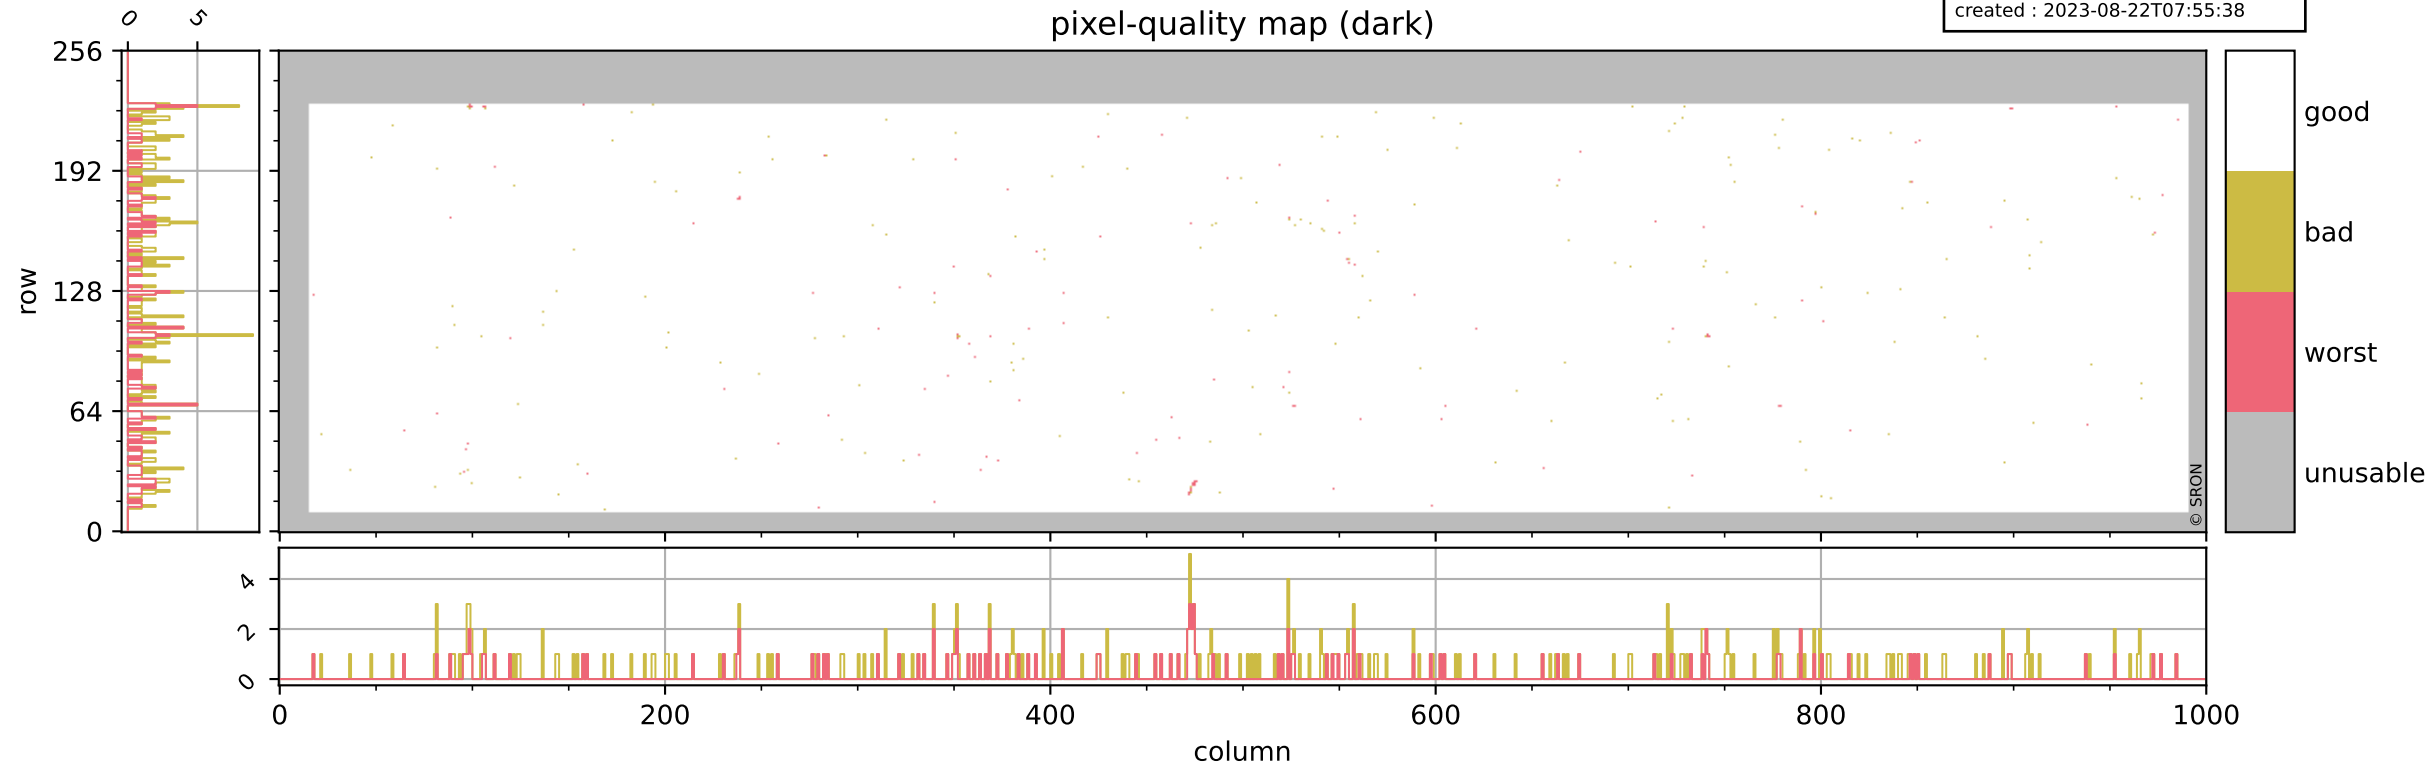

Tropomi SWIR pixel quality (official)

orbits : 19 in [8197, 8242]
coverage : 2019-05-14 / 2019-05-17
bad (quality < 0.8) : 3027
worst (quality < 0.1) : 353
created : 2023-08-22T07:55:38

pixel-quality map

Tropomi SWIR pixel quality (official)

orbits : 19 in [8197, 8242]
coverage : 2019-05-14 / 2019-05-17
bad (quality < 0.8) : 295
worst (quality < 0.1) : 117
created : 2023-08-22T07:55:38

Tropomi SWIR pixel quality (official)

orbits : 19 in [8197, 8242]
coverage : 2019-05-14 / 2019-05-17
bad (quality < 0.8) : 2772
worst (quality < 0.1) : 274
created : 2023-08-22T07:55:38

pixel-quality map (noise average)

Tropomi SWIR pixel quality (official)

orbits : 19 in [8197, 8242]
coverage : 2019-05-14 / 2019-05-17
to good : 342
good to bad : 978
to worst : 143
created : 2023-08-22T07:55:39

total quality compared with SWIR pixel-quality CKD

Tropomi SWIR pixel quality (official)