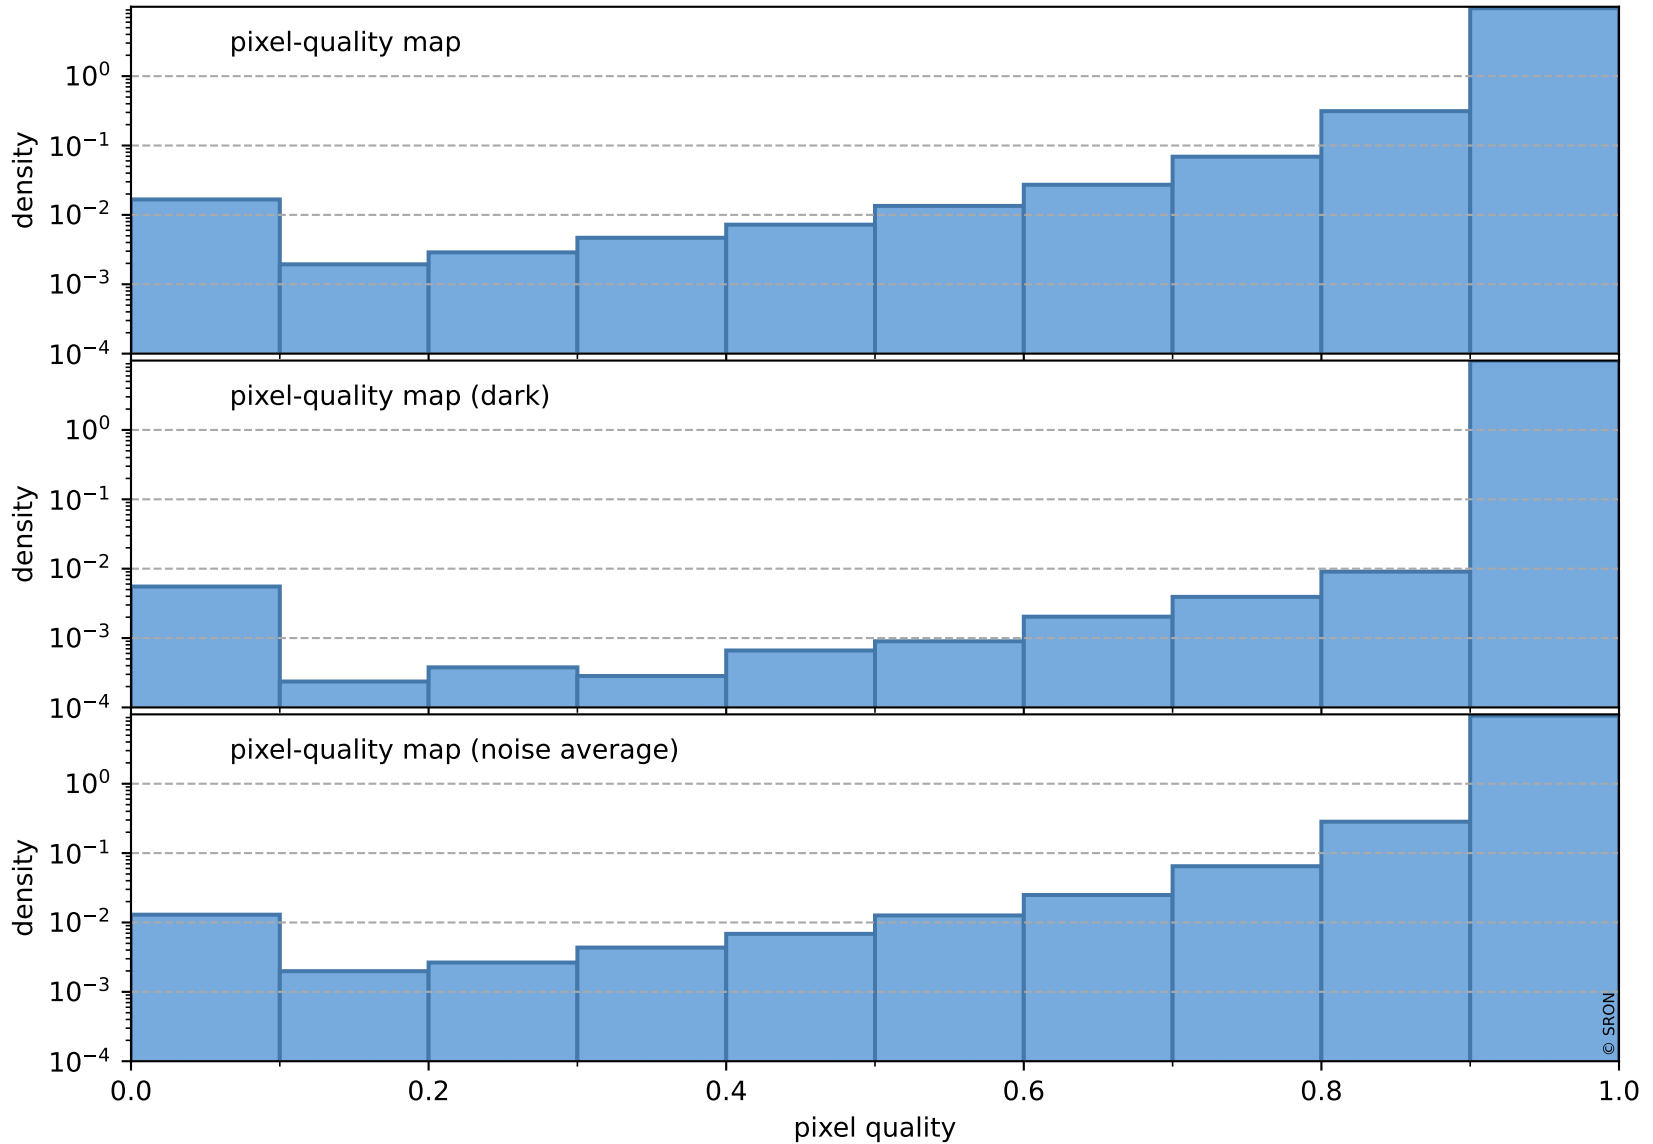

orbits : 19 in [8197, 8242]
coverage : 2019-05-14 / 2019-05-17
to good : 342
good to bad : 978
to worst : 143
created : 2023-08-22T07:55:39

total quality compared with SWIR pixel-quality CKD

Tropomi SWIR pixel quality (official)

orbits : 19 in [8197, 8242]
coverage : 2019-05-14 / 2019-05-17
created : 2023-08-22T07:55:39

Histograms of pixel-quality

Tropomi SWIR pixel quality (official) ground-tracks of Sentinel-5P

orbits : 19 in [8197, 8242]
coverage : 2019-05-14 / 2019-05-17
created : 2023-08-22T07:55:39

Tropomi SWIR pixel quality (official)

orbits : [2827, 8242]
coverage : 2018-04-30 / 2019-05-17
created : 2023-08-22T07:55:40

trend of pixel quality & temperatures