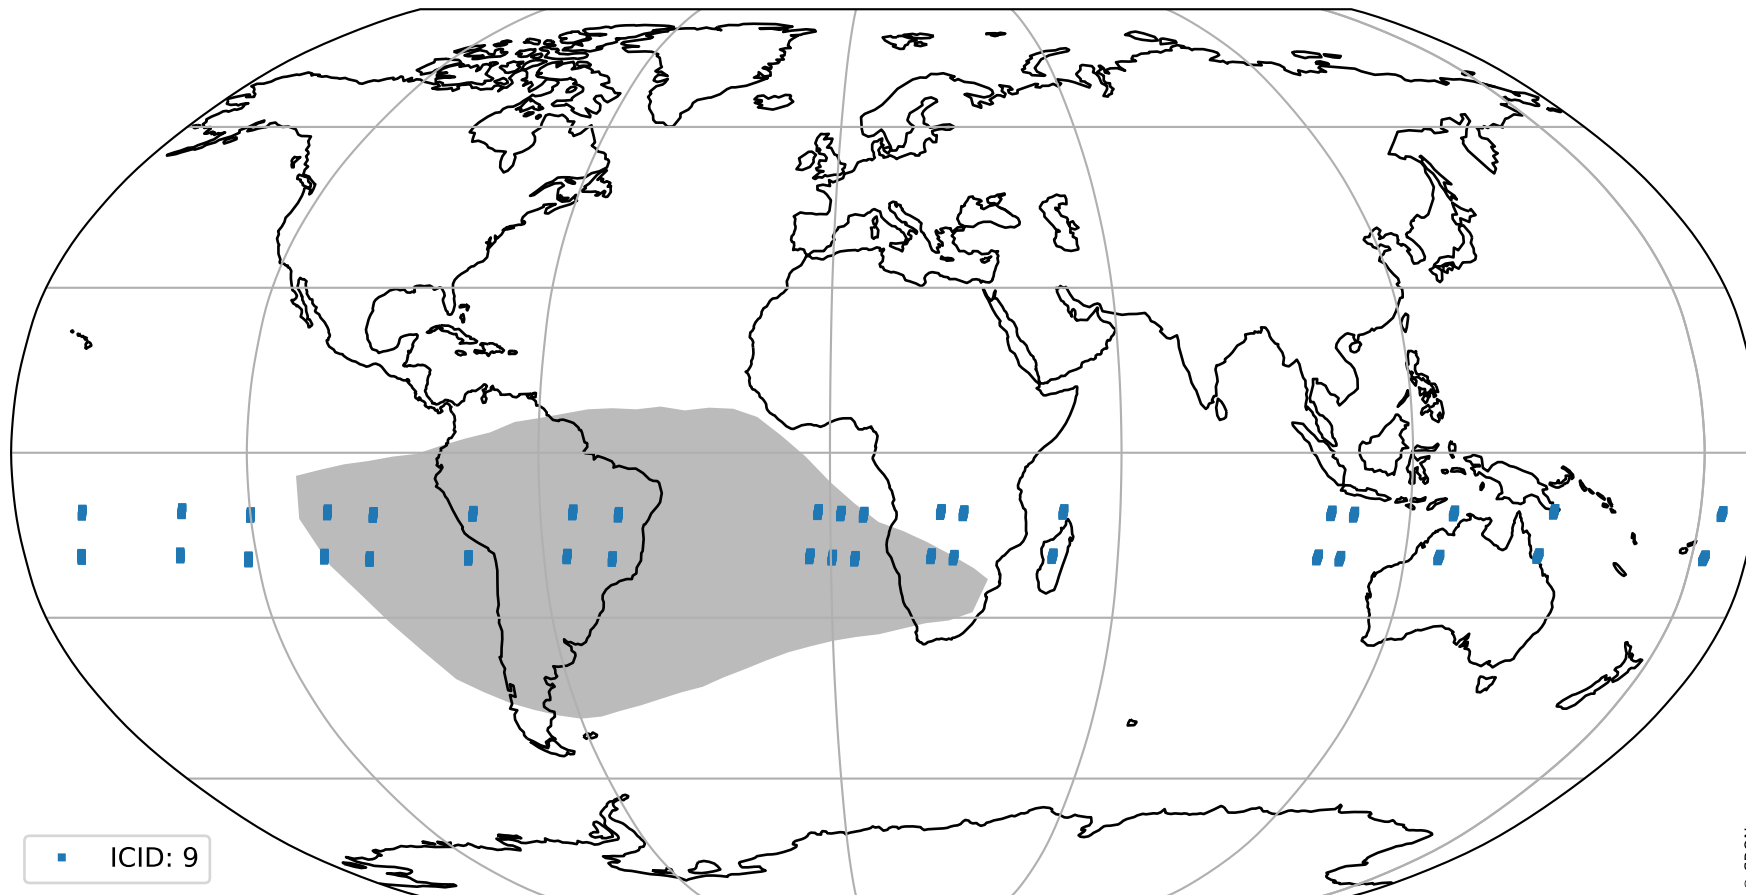

orbits : 19 in [8197, 8242]
coverage : 2019-05-14 / 2019-05-17
bad (quality < 0.8) : 2772
worst (quality < 0.1) : 274
created : 2023-08-22T07:55:38

pixel-quality map (noise average)

Tropomi SWIR pixel quality (official)

orbits : 19 in [8197, 8242]
coverage : 2019-05-14 / 2019-05-17
to good : 342
good to bad : 978
to worst : 143
created : 2023-08-22T07:55:39

total quality compared with SWIR pixel-quality CKD

Tropomi SWIR pixel quality (official)

orbits : 19 in [8197, 8242]
coverage : 2019-05-14 / 2019-05-17
created : 2023-08-22T07:55:39

Histograms of pixel-quality

Tropomi SWIR pixel quality (official) ground-tracks of Sentinel-5P

orbits : 19 in [8197, 8242]
coverage : 2019-05-14 / 2019-05-17
created : 2023-08-22T07:55:39

Tropomi SWIR pixel quality (official)

orbits : [2827, 8242]
coverage : 2018-04-30 / 2019-05-17
created : 2023-08-22T07:55:40

trend of pixel quality & temperatures