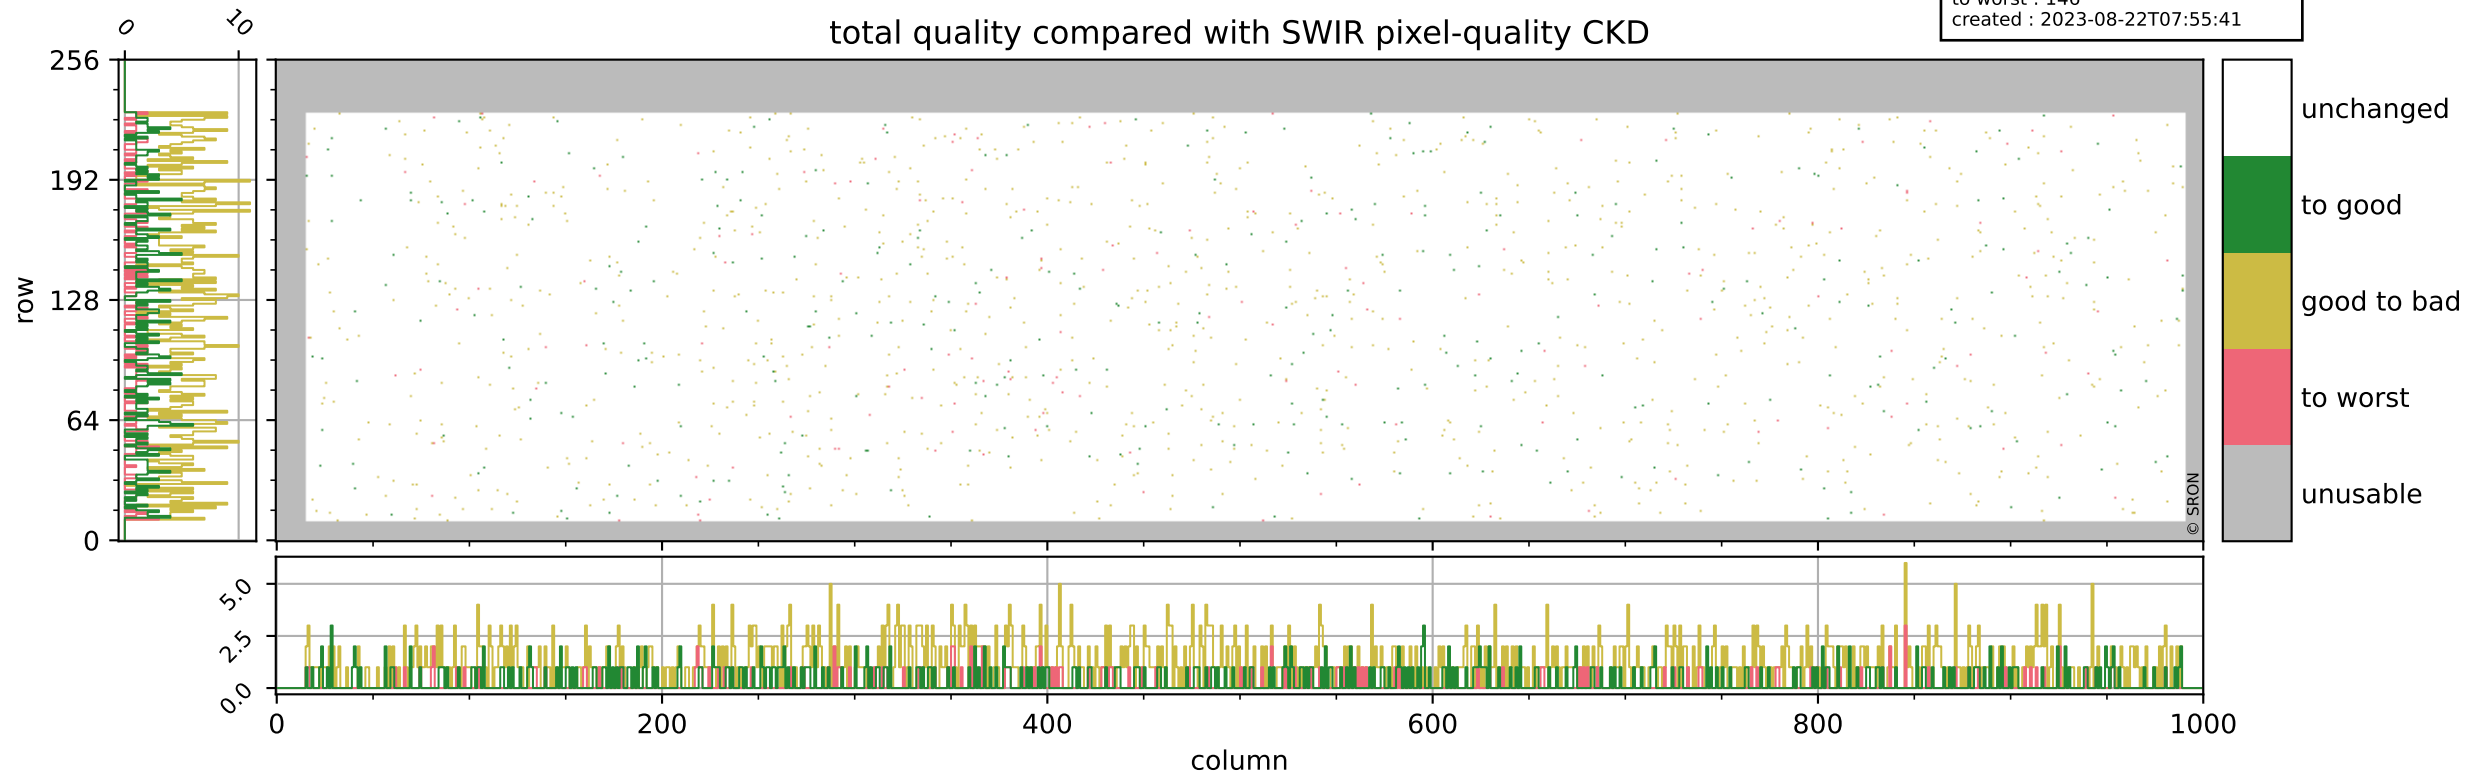

orbits : 19 in [8212, 8257]
coverage : 2019-05-15 / 2019-05-18
bad (quality < 0.8) : 296
worst (quality < 0.1) : 119
created : 2023-08-22T07:55:40

pixel-quality map (dark)

Tropomi SWIR pixel quality (official)

orbits : 19 in [8212, 8257]
coverage : 2019-05-15 / 2019-05-18
bad (quality < 0.8) : 2770
worst (quality < 0.1) : 278
created : 2023-08-22T07:55:41

pixel-quality map (noise average)

Tropomi SWIR pixel quality (official)

orbits : 19 in [8212, 8257]
coverage : 2019-05-15 / 2019-05-18
to good : 343
good to bad : 982
to worst : 146
created : 2023-08-22T07:55:41

total quality compared with SWIR pixel-quality CKD

Tropomi SWIR pixel quality (official)

orbits : 19 in [8212, 8257]
coverage : 2019-05-15 / 2019-05-18
created : 2023-08-22T07:55:41

Histograms of pixel-quality

Tropomi SWIR pixel quality (official) ground-tracks of Sentinel-5P

orbits : 19 in [8212, 8257]
coverage : 2019-05-15 / 2019-05-18
created : 2023-08-22T07:55:42