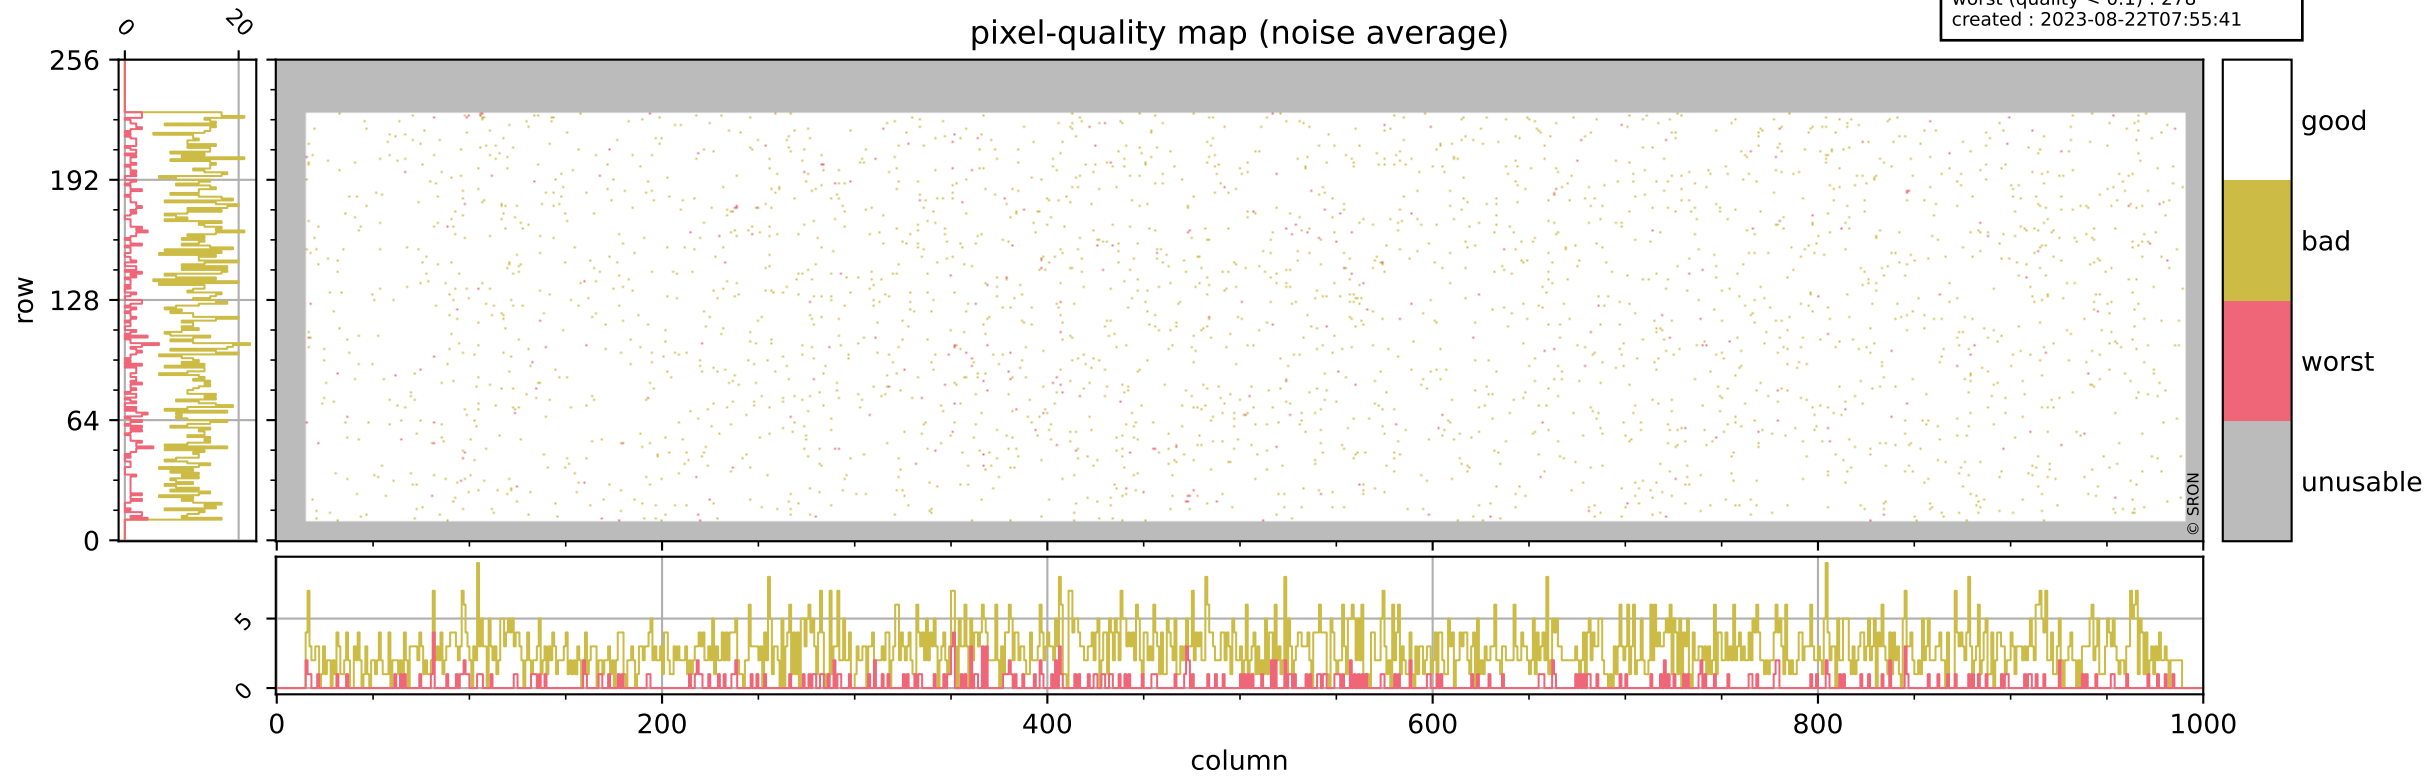

orbits : 19 in [8212, 8257]
coverage : 2019-05-15 / 2019-05-18
bad (quality < 0.8) : 296
worst (quality < 0.1) : 119
created : 2023-08-22T07:55:40

pixel-quality map (dark)

Tropomi SWIR pixel quality (official)

orbits : 19 in [8212, 8257]
coverage : 2019-05-15 / 2019-05-18
bad (quality < 0.8) : 2770
worst (quality < 0.1) : 278
created : 2023-08-22T07:55:41

pixel-quality map (noise average)

Tropomi SWIR pixel quality (official)

orbits : 19 in [8212, 8257]
coverage : 2019-05-15 / 2019-05-18
to good : 343
good to bad : 982
to worst : 146
created : 2023-08-22T07:55:41

total quality compared with SWIR pixel-quality CKD

Tropomi SWIR pixel quality (official)

orbits : 19 in [8212, 8257]
coverage : 2019-05-15 / 2019-05-18
created : 2023-08-22T07:55:41

Histograms of pixel-quality

Tropomi SWIR pixel quality (official) ground-tracks of Sentinel-5P

orbits : 19 in [8212, 8257]
coverage : 2019-05-15 / 2019-05-18
created : 2023-08-22T07:55:42