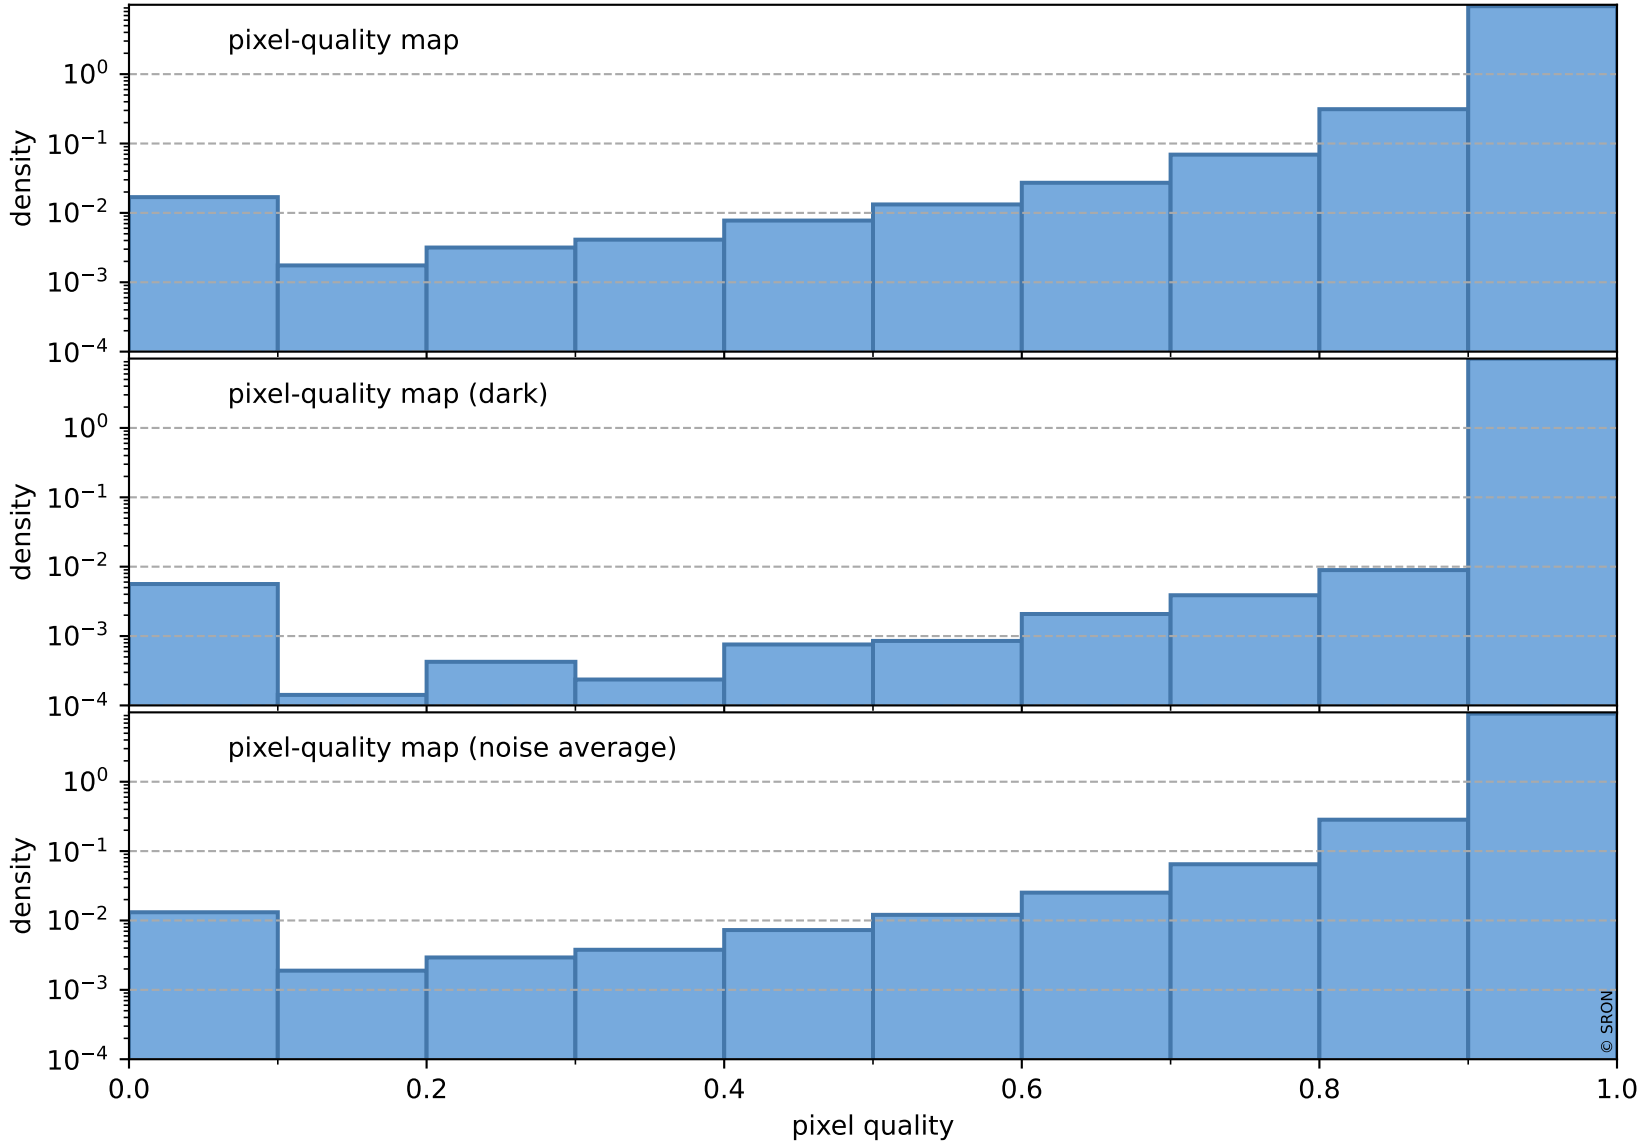

orbits : 19 in [8212, 8257]
coverage : 2019-05-15 / 2019-05-18
to good : 343
good to bad : 982
to worst : 146
created : 2023-08-22T07:55:41

total quality compared with SWIR pixel-quality CKD

Tropomi SWIR pixel quality (official)

orbits : 19 in [8212, 8257]
coverage : 2019-05-15 / 2019-05-18
created : 2023-08-22T07:55:41

Histograms of pixel-quality

Tropomi SWIR pixel quality (official) ground-tracks of Sentinel-5P

orbits : 19 in [8212, 8257]
coverage : 2019-05-15 / 2019-05-18
created : 2023-08-22T07:55:42

Tropomi SWIR pixel quality (official)

orbits : [2827, 8257]
coverage : 2018-04-30 / 2019-05-18
created : 2023-08-22T07:55:42

trend of pixel quality & temperatures