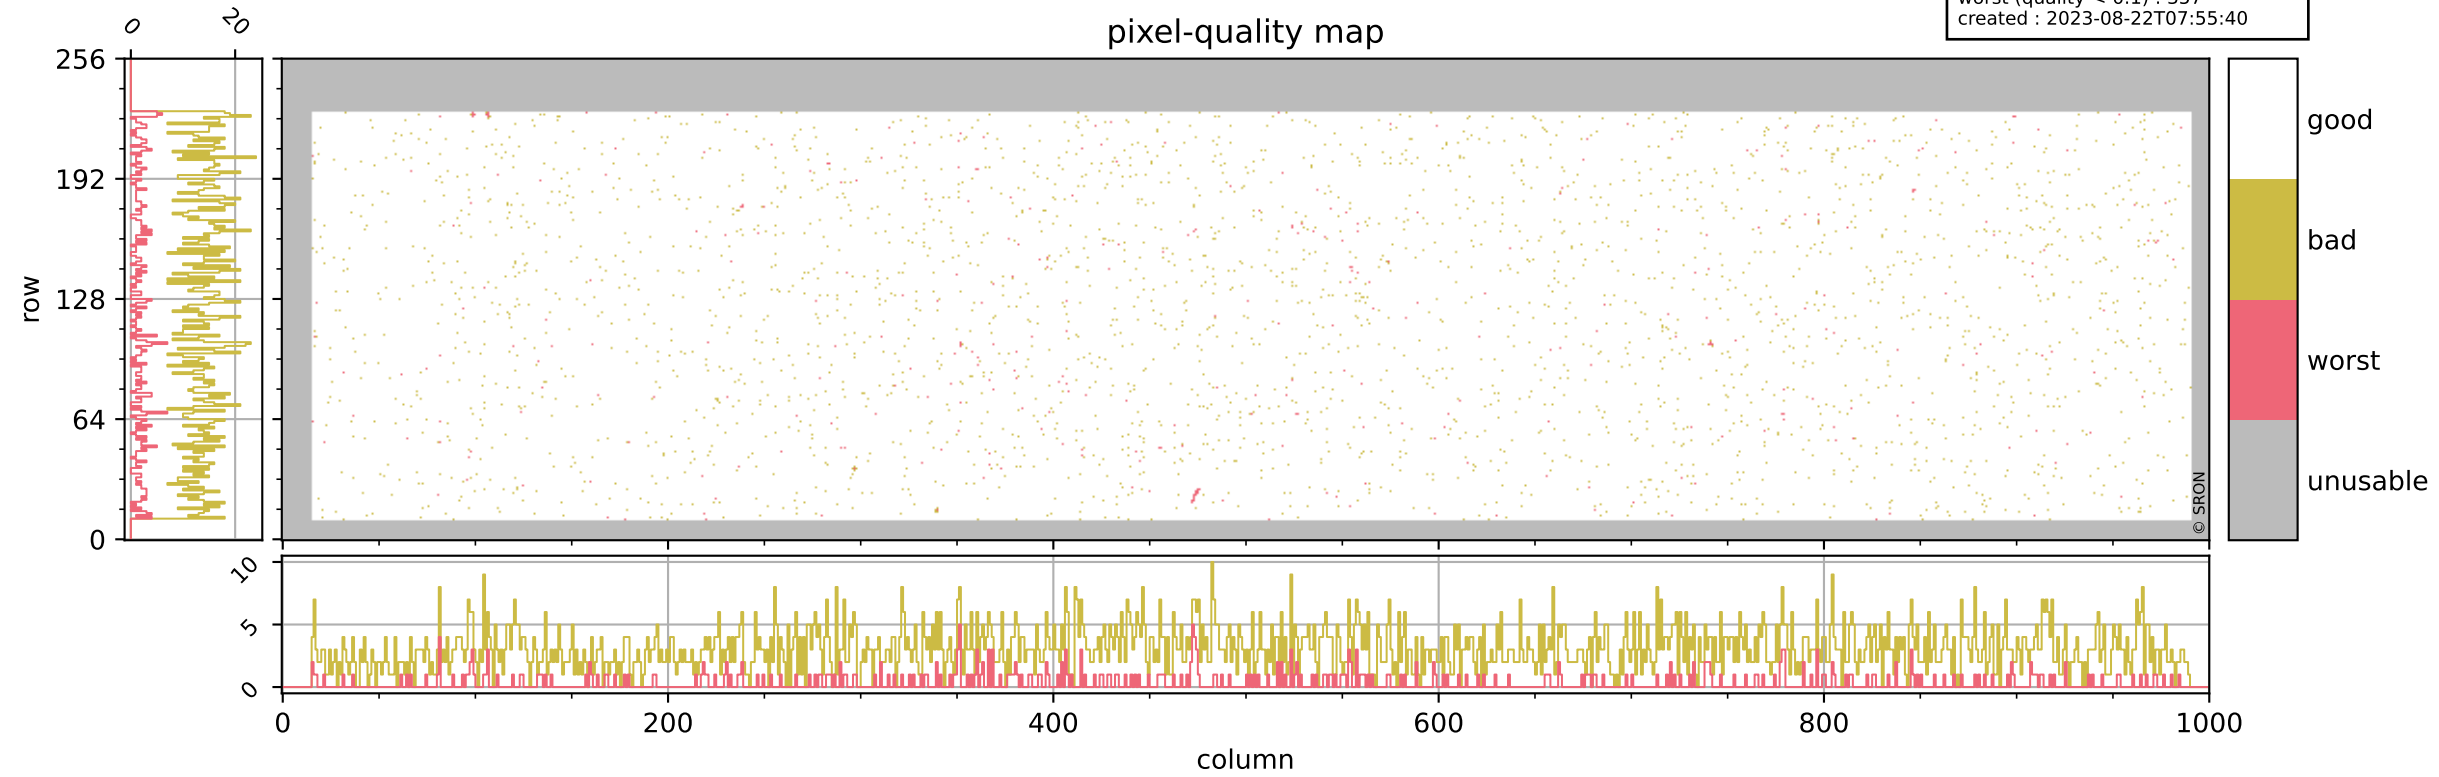

Tropomi SWIR pixel quality (official)

orbits : 19 in [8212, 8257]
coverage : 2019-05-15 / 2019-05-18
bad (quality < 0.8) : 3030
worst (quality < 0.1) : 357
created : 2023-08-22T07:55:40

Tropomi SWIR pixel quality (official)

orbits : 19 in [8212, 8257]
coverage : 2019-05-15 / 2019-05-18
bad (quality < 0.8) : 296
worst (quality < 0.1) : 119
created : 2023-08-22T07:55:40

pixel-quality map (dark)

Tropomi SWIR pixel quality (official)

orbits : 19 in [8212, 8257]
coverage : 2019-05-15 / 2019-05-18
bad (quality < 0.8) : 2770
worst (quality < 0.1) : 278
created : 2023-08-22T07:55:41

pixel-quality map (noise average)

Tropomi SWIR pixel quality (official)

orbits : 19 in [8212, 8257]
coverage : 2019-05-15 / 2019-05-18
to good : 343
good to bad : 982
to worst : 146
created : 2023-08-22T07:55:41

total quality compared with SWIR pixel-quality CKD

Tropomi SWIR pixel quality (official)