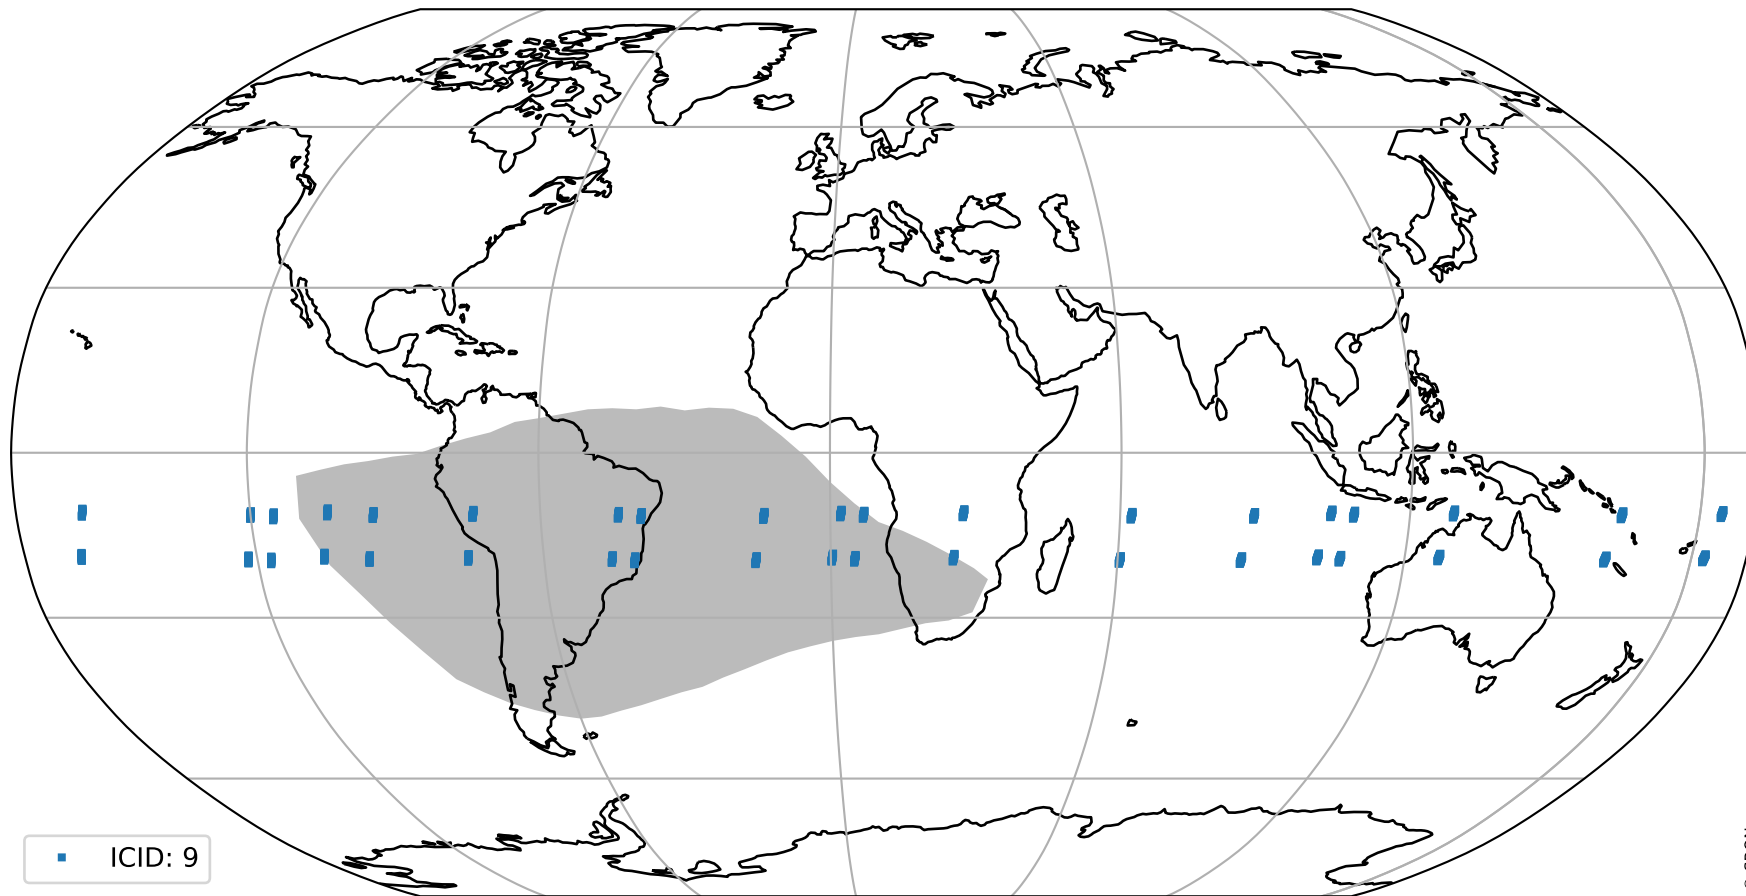

orbits : 19 in [8212, 8257]
coverage : 2019-05-15 / 2019-05-18
bad (quality < 0.8) : 2770
worst (quality < 0.1) : 278
created : 2023-08-22T07:55:41

pixel-quality map (noise average)

Tropomi SWIR pixel quality (official)

orbits : 19 in [8212, 8257]
coverage : 2019-05-15 / 2019-05-18
to good : 343
good to bad : 982
to worst : 146
created : 2023-08-22T07:55:41

total quality compared with SWIR pixel-quality CKD

Tropomi SWIR pixel quality (official)

orbits : 19 in [8212, 8257]
coverage : 2019-05-15 / 2019-05-18
created : 2023-08-22T07:55:41

Histograms of pixel-quality

Tropomi SWIR pixel quality (official) ground-tracks of Sentinel-5P

orbits : 19 in [8212, 8257]
coverage : 2019-05-15 / 2019-05-18
created : 2023-08-22T07:55:42

Tropomi SWIR pixel quality (official)

orbits : [2827, 8257]
coverage : 2018-04-30 / 2019-05-18
created : 2023-08-22T07:55:42

trend of pixel quality & temperatures