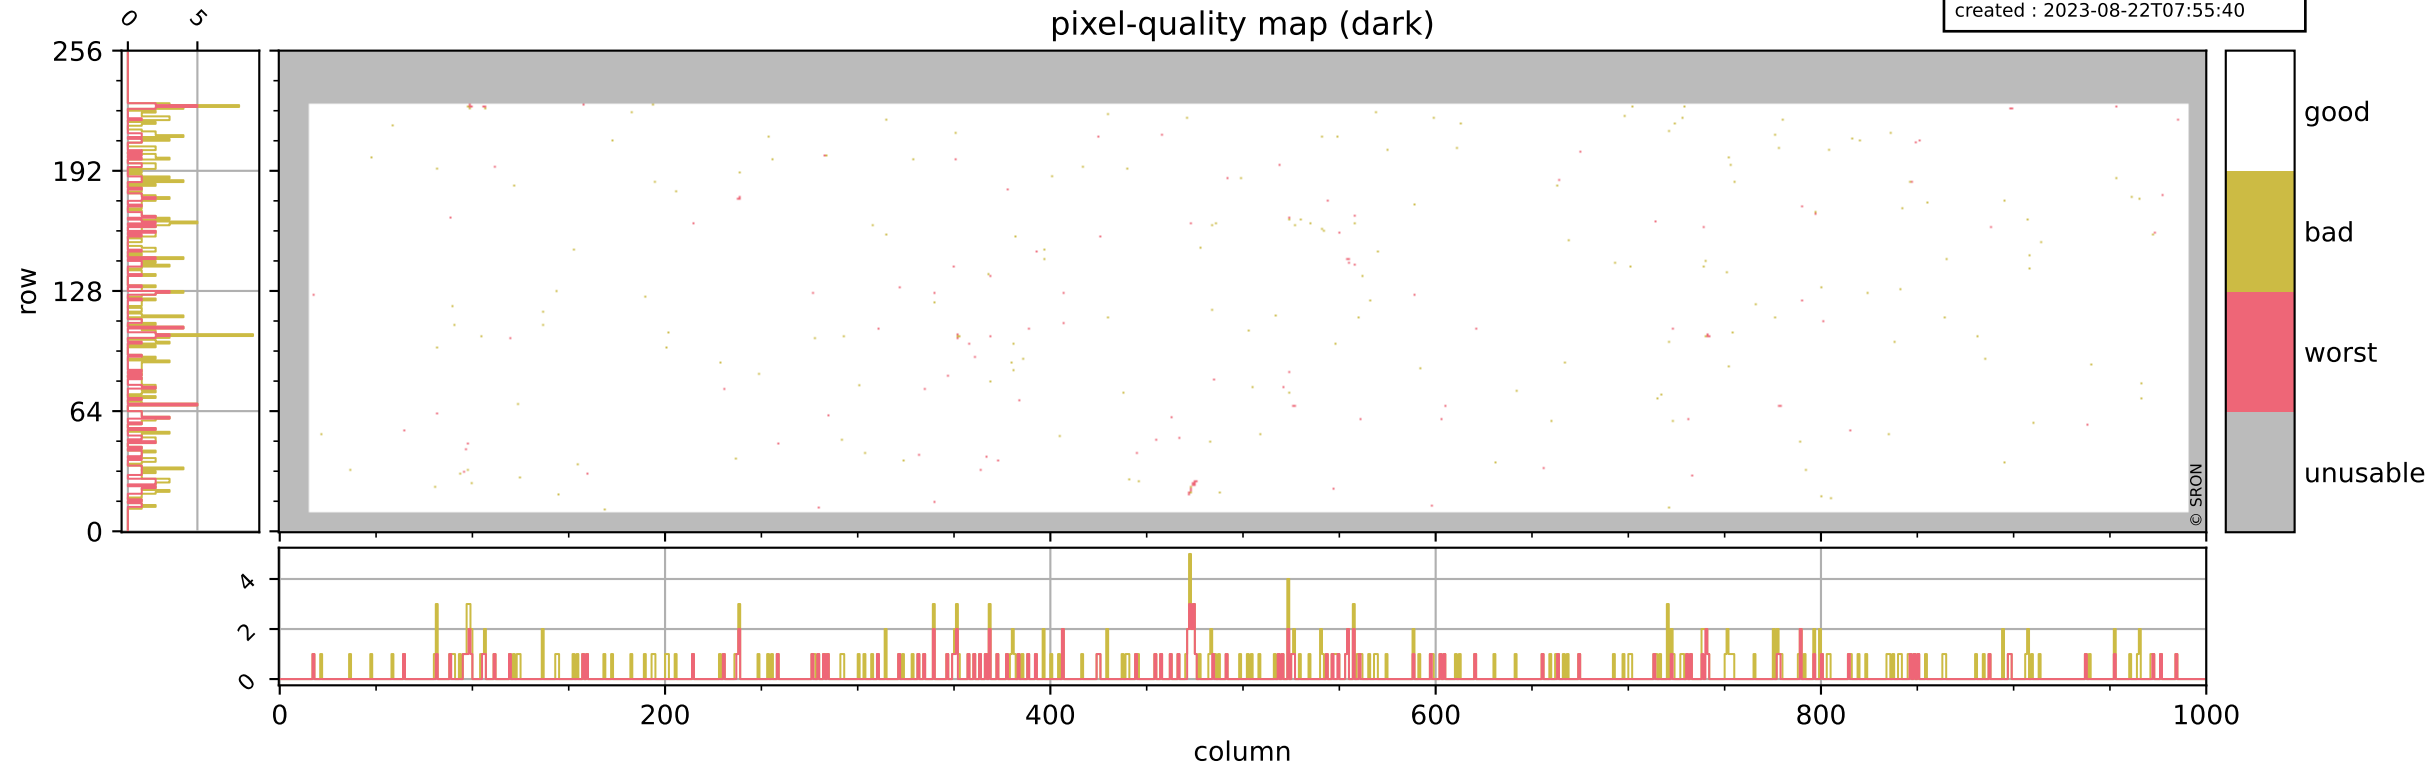

Tropomi SWIR pixel quality (official)

orbits : 19 in [8212, 8257]
coverage : 2019-05-15 / 2019-05-18
bad (quality < 0.8) : 3030
worst (quality < 0.1) : 357
created : 2023-08-22T07:55:40

Tropomi SWIR pixel quality (official)

orbits : 19 in [8212, 8257]
coverage : 2019-05-15 / 2019-05-18
bad (quality < 0.8) : 296
worst (quality < 0.1) : 119
created : 2023-08-22T07:55:40

pixel-quality map (dark)

Tropomi SWIR pixel quality (official)

orbits : 19 in [8212, 8257]
coverage : 2019-05-15 / 2019-05-18
bad (quality < 0.8) : 2770
worst (quality < 0.1) : 278
created : 2023-08-22T07:55:41

pixel-quality map (noise average)

Tropomi SWIR pixel quality (official)

orbits : 19 in [8212, 8257]
coverage : 2019-05-15 / 2019-05-18
to good : 343
good to bad : 982
to worst : 146
created : 2023-08-22T07:55:41

total quality compared with SWIR pixel-quality CKD

Tropomi SWIR pixel quality (official)