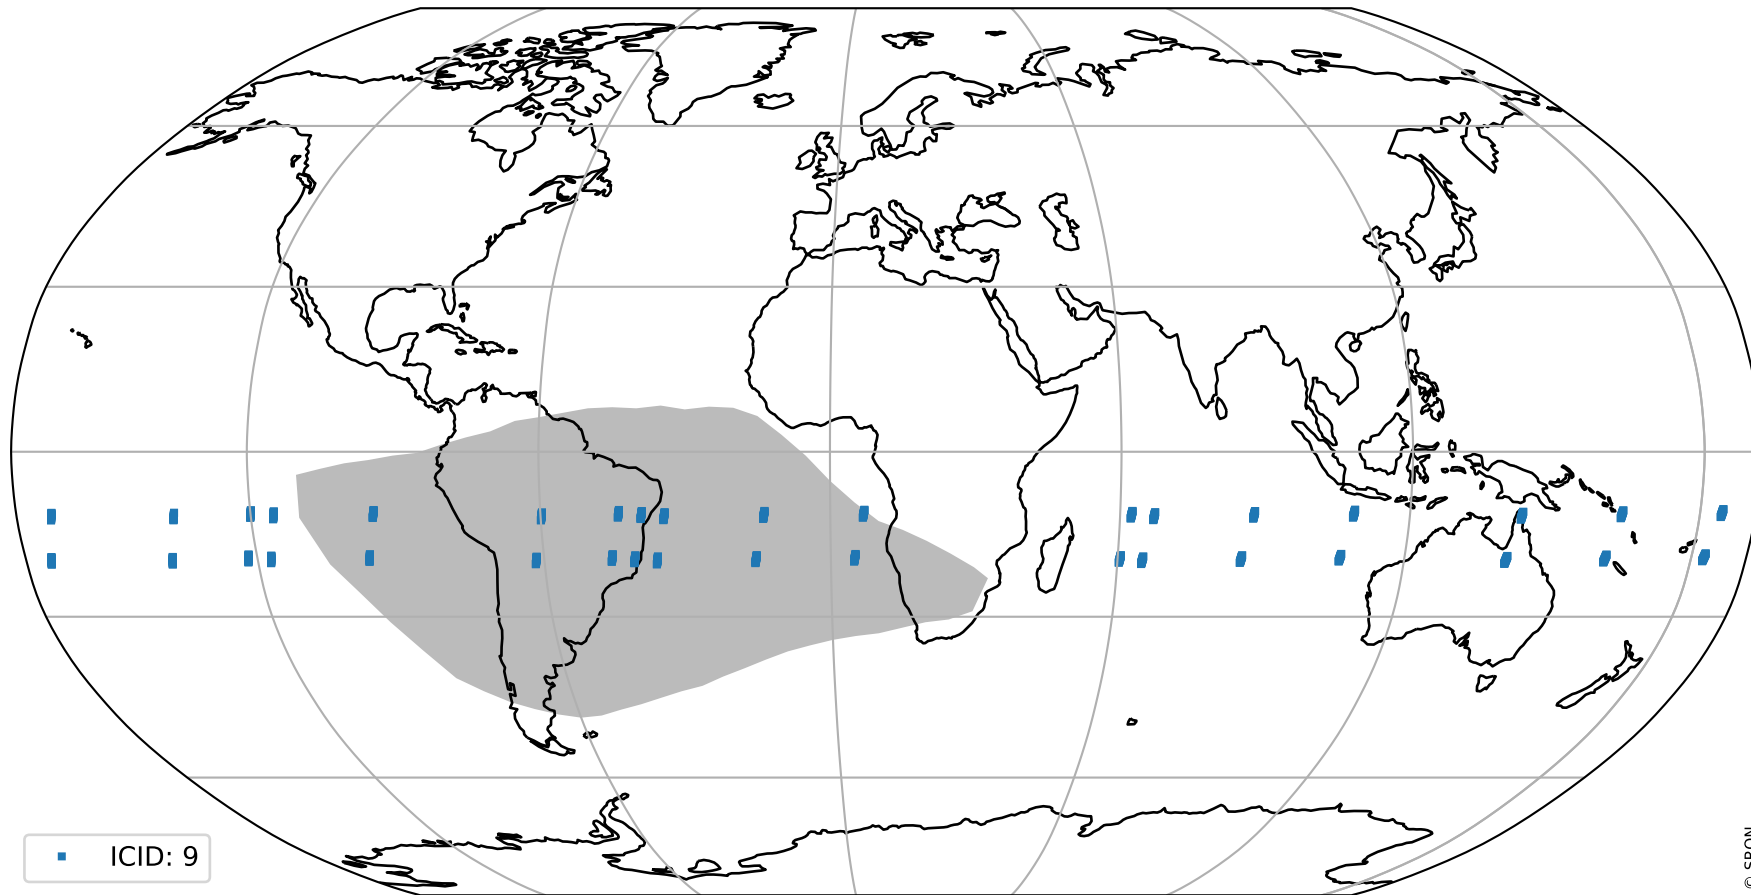

orbits : 18 in [8227, 8272]
coverage : 2019-05-16 / 2019-05-19
bad (quality < 0.8) : 2755
worst (quality < 0.1) : 276
created : 2023-08-22T07:55:43

pixel-quality map (noise average)

Tropomi SWIR pixel quality (official)

orbits : 18 in [8227, 8272]
coverage : 2019-05-16 / 2019-05-19
to good : 336
good to bad : 961
to worst : 143
created : 2023-08-22T07:55:43

total quality compared with SWIR pixel-quality CKD

Tropomi SWIR pixel quality (official)

orbits : 18 in [8227, 8272]
coverage : 2019-05-16 / 2019-05-19
created : 2023-08-22T07:55:43

Histograms of pixel-quality

Tropomi SWIR pixel quality (official) ground-tracks of Sentinel-5P

orbits : 18 in [8227, 8272]
coverage : 2019-05-16 / 2019-05-19
created : 2023-08-22T07:55:44

Tropomi SWIR pixel quality (official)

orbits : [2827, 8272]
coverage : 2018-04-30 / 2019-05-19
created : 2023-08-22T07:55:44

trend of pixel quality & temperatures