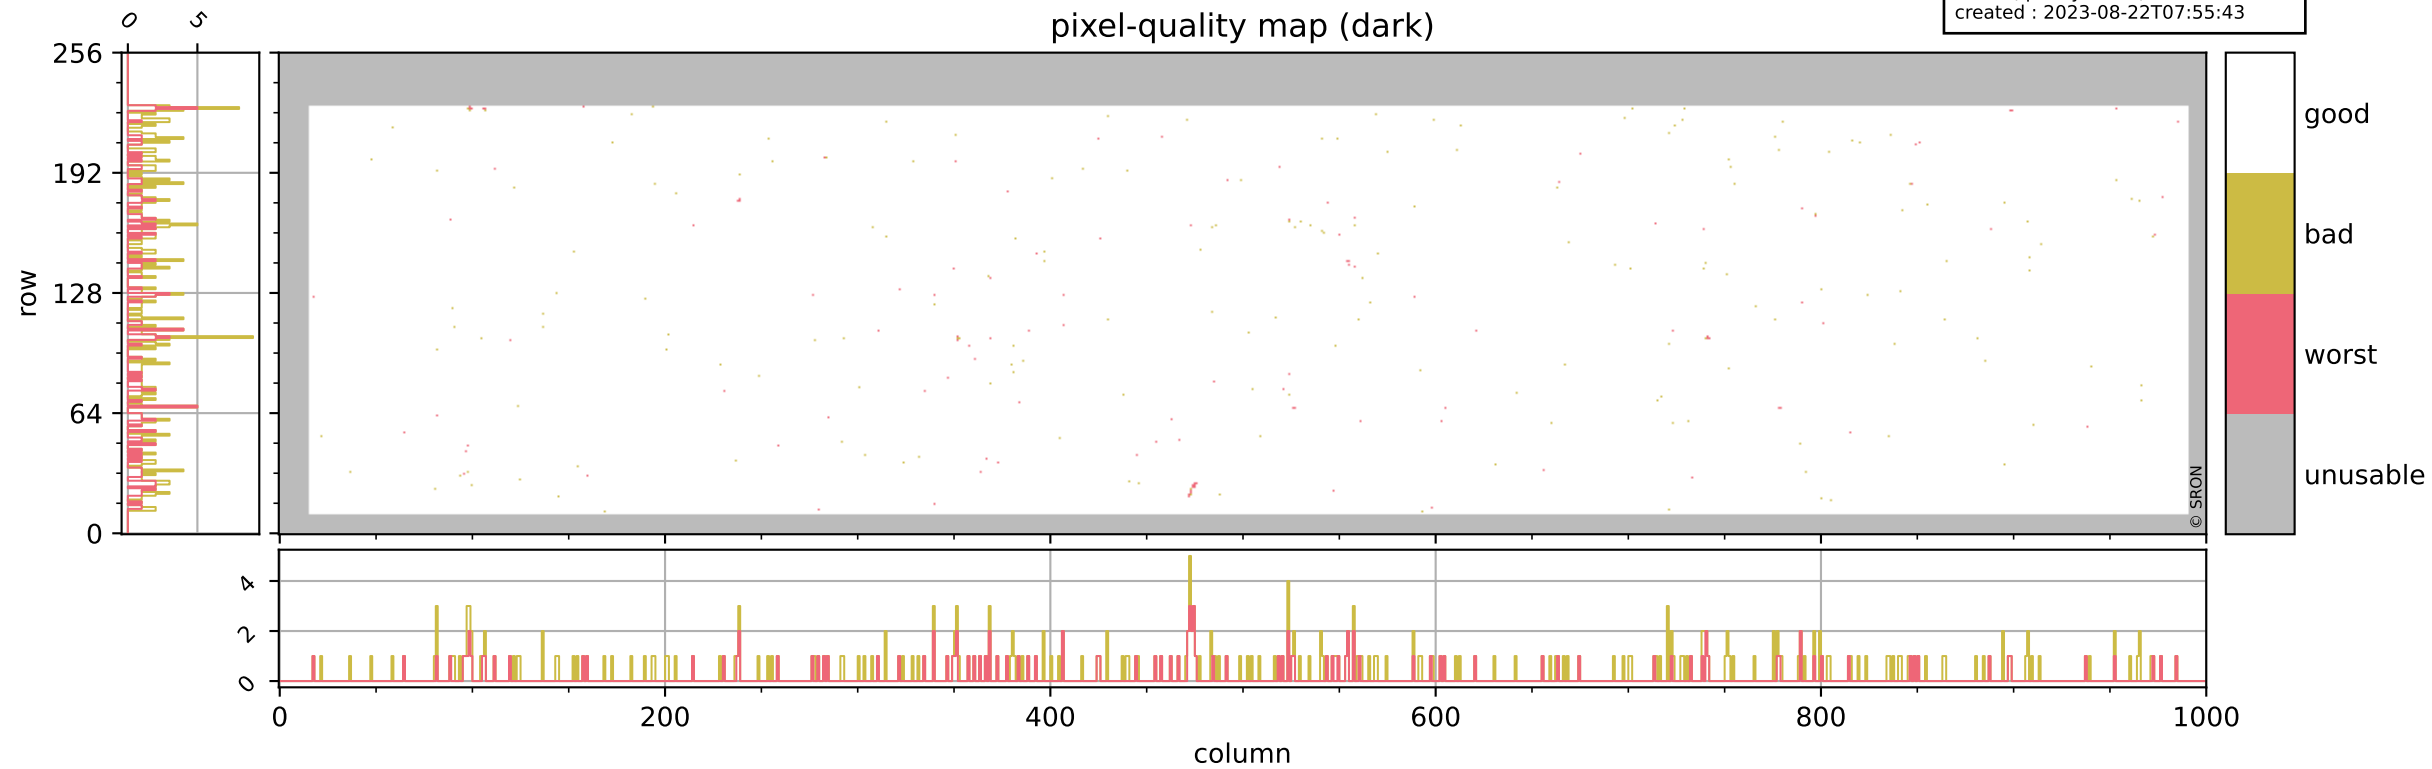

Tropomi SWIR pixel quality (official)

orbits : 18 in [8227, 8272]
coverage : 2019-05-16 / 2019-05-19
bad (quality < 0.8) : 3018
worst (quality < 0.1) : 350
created : 2023-08-22T07:55:42

pixel-quality map

Tropomi SWIR pixel quality (official)

orbits : 18 in [8227, 8272]
coverage : 2019-05-16 / 2019-05-19
bad (quality < 0.8) : 295
worst (quality < 0.1) : 117
created : 2023-08-22T07:55:43

Tropomi SWIR pixel quality (official)

orbits : 18 in [8227, 8272]
coverage : 2019-05-16 / 2019-05-19
bad (quality < 0.8) : 2755
worst (quality < 0.1) : 276
created : 2023-08-22T07:55:43

pixel-quality map (noise average)

Tropomi SWIR pixel quality (official)

orbits : 18 in [8227, 8272]
coverage : 2019-05-16 / 2019-05-19
to good : 336
good to bad : 961
to worst : 143
created : 2023-08-22T07:55:43

total quality compared with SWIR pixel-quality CKD

Tropomi SWIR pixel quality (official)