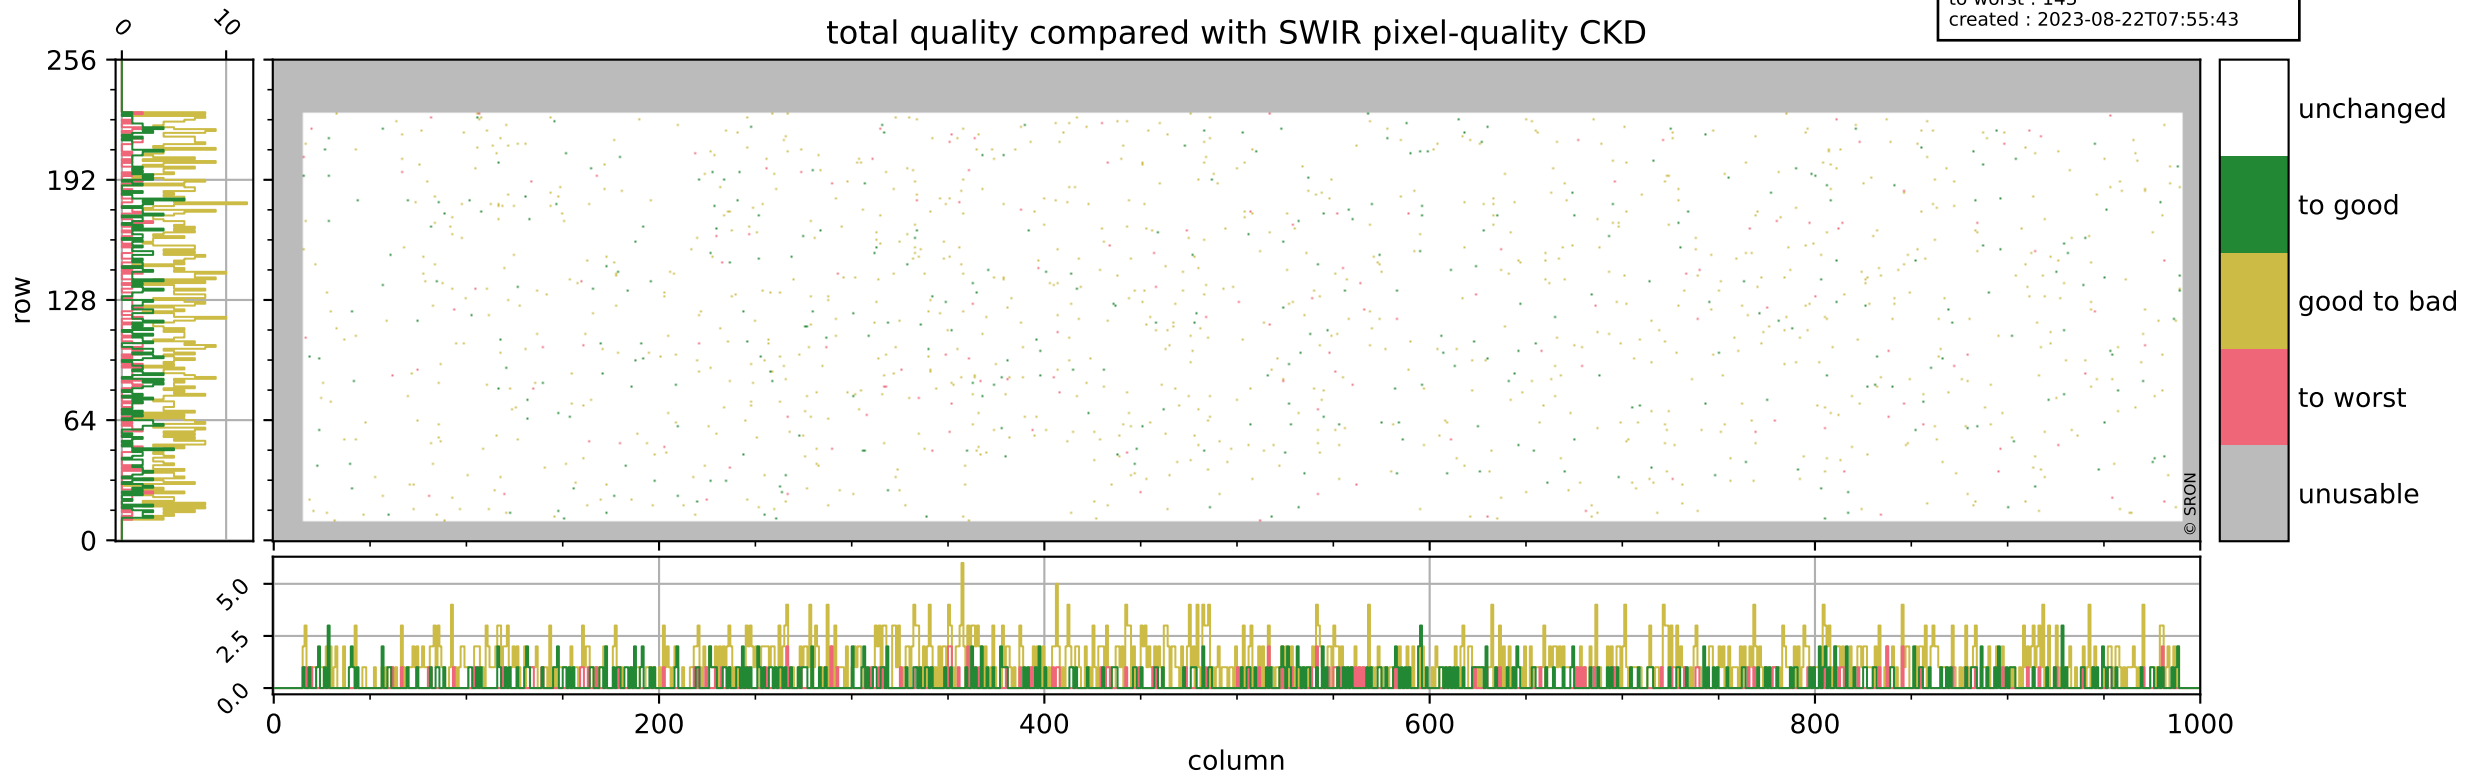

Tropomi SWIR pixel quality (official)

orbits : 18 in [8227, 8272]
coverage : 2019-05-16 / 2019-05-19
bad (quality < 0.8) : 295
worst (quality < 0.1) : 117
created : 2023-08-22T07:55:43

Tropomi SWIR pixel quality (official)

orbits : 18 in [8227, 8272]
coverage : 2019-05-16 / 2019-05-19
bad (quality < 0.8) : 2755
worst (quality < 0.1) : 276
created : 2023-08-22T07:55:43

pixel-quality map (noise average)

Tropomi SWIR pixel quality (official)

orbits : 18 in [8227, 8272]
coverage : 2019-05-16 / 2019-05-19
to good : 336
good to bad : 961
to worst : 143
created : 2023-08-22T07:55:43

total quality compared with SWIR pixel-quality CKD

Tropomi SWIR pixel quality (official)

orbits : 18 in [8227, 8272]
coverage : 2019-05-16 / 2019-05-19
created : 2023-08-22T07:55:43

Histograms of pixel-quality

Tropomi SWIR pixel quality (official) ground-tracks of Sentinel-5P

orbits : 18 in [8227, 8272]
coverage : 2019-05-16 / 2019-05-19
created : 2023-08-22T07:55:44