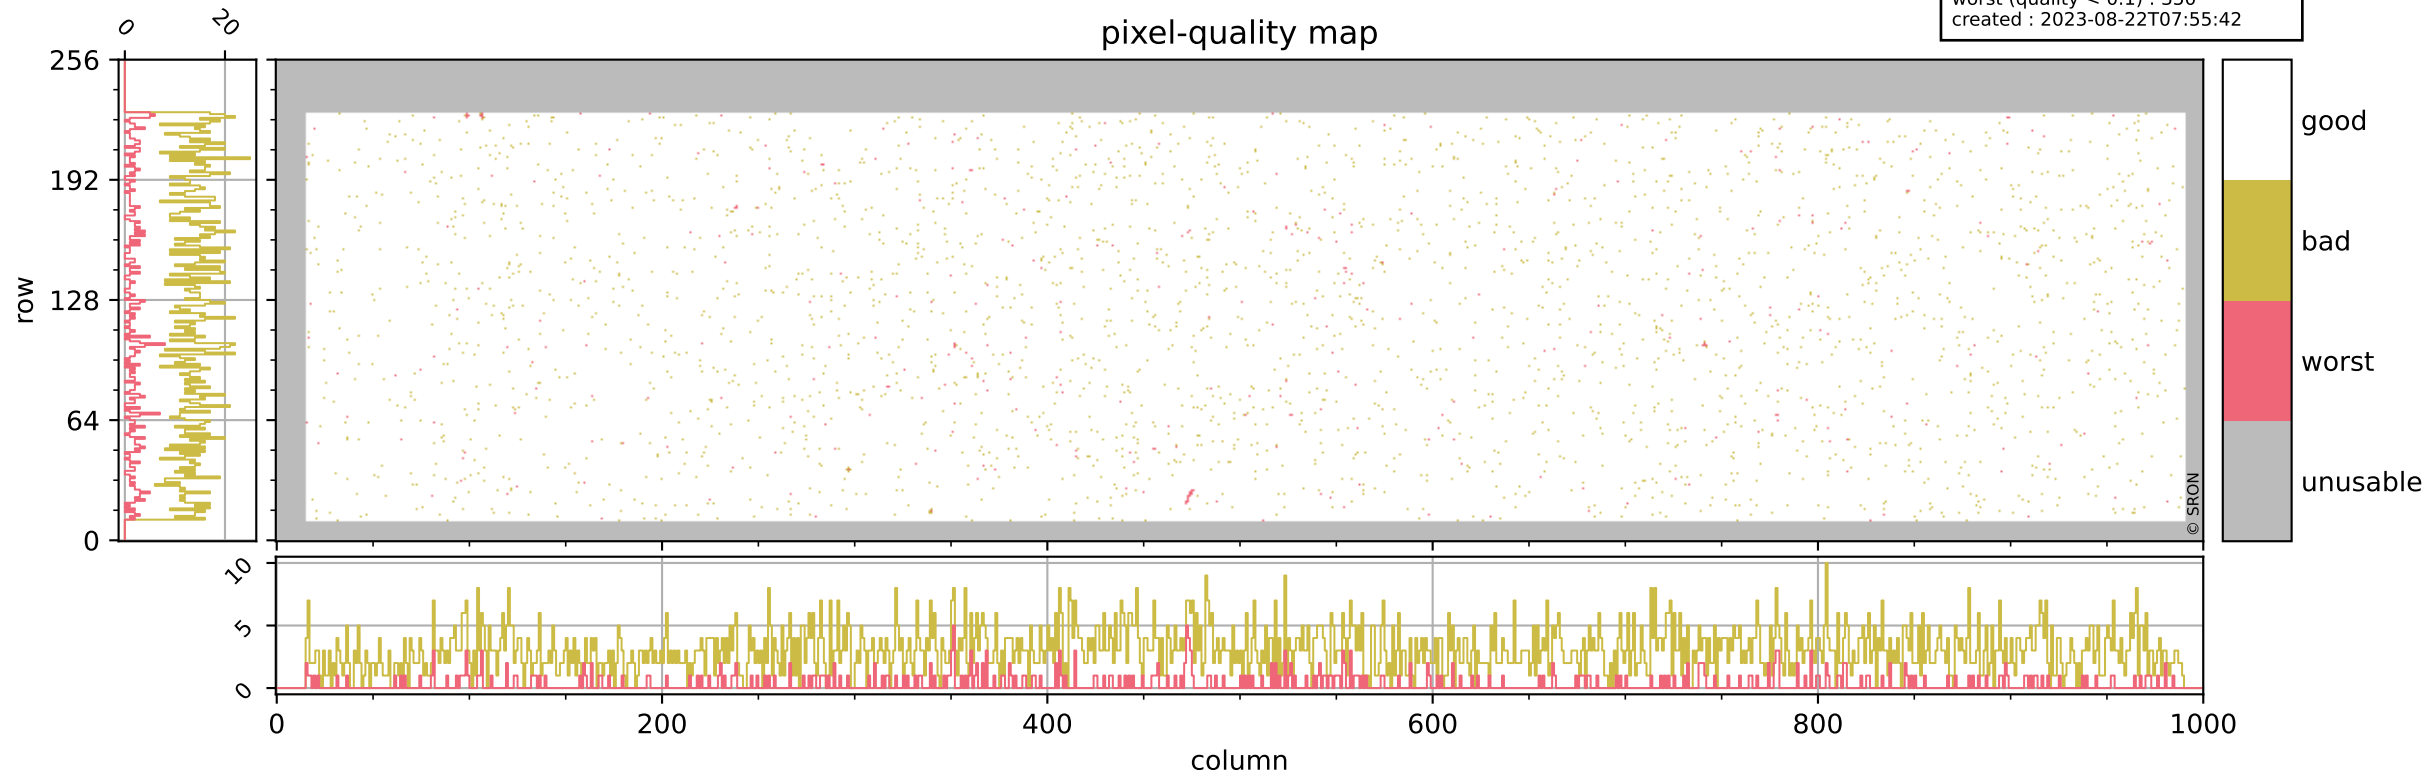

Tropomi SWIR pixel quality (official)

orbits : 18 in [8227, 8272]
coverage : 2019-05-16 / 2019-05-19
bad (quality < 0.8) : 3018
worst (quality < 0.1) : 350
created : 2023-08-22T07:55:42

pixel-quality map

Tropomi SWIR pixel quality (official)

orbits : 18 in [8227, 8272]
coverage : 2019-05-16 / 2019-05-19
bad (quality < 0.8) : 295
worst (quality < 0.1) : 117
created : 2023-08-22T07:55:43

Tropomi SWIR pixel quality (official)

orbits : 18 in [8227, 8272]
coverage : 2019-05-16 / 2019-05-19
bad (quality < 0.8) : 2755
worst (quality < 0.1) : 276
created : 2023-08-22T07:55:43

pixel-quality map (noise average)

Tropomi SWIR pixel quality (official)

orbits : 18 in [8227, 8272]
coverage : 2019-05-16 / 2019-05-19
created : 2023-08-22T07:55:43

Histograms of pixel-quality

Tropomi SWIR pixel quality (official) ground-tracks of Sentinel-5P

orbits : 18 in [8227, 8272]
coverage : 2019-05-16 / 2019-05-19
created : 2023-08-22T07:55:44