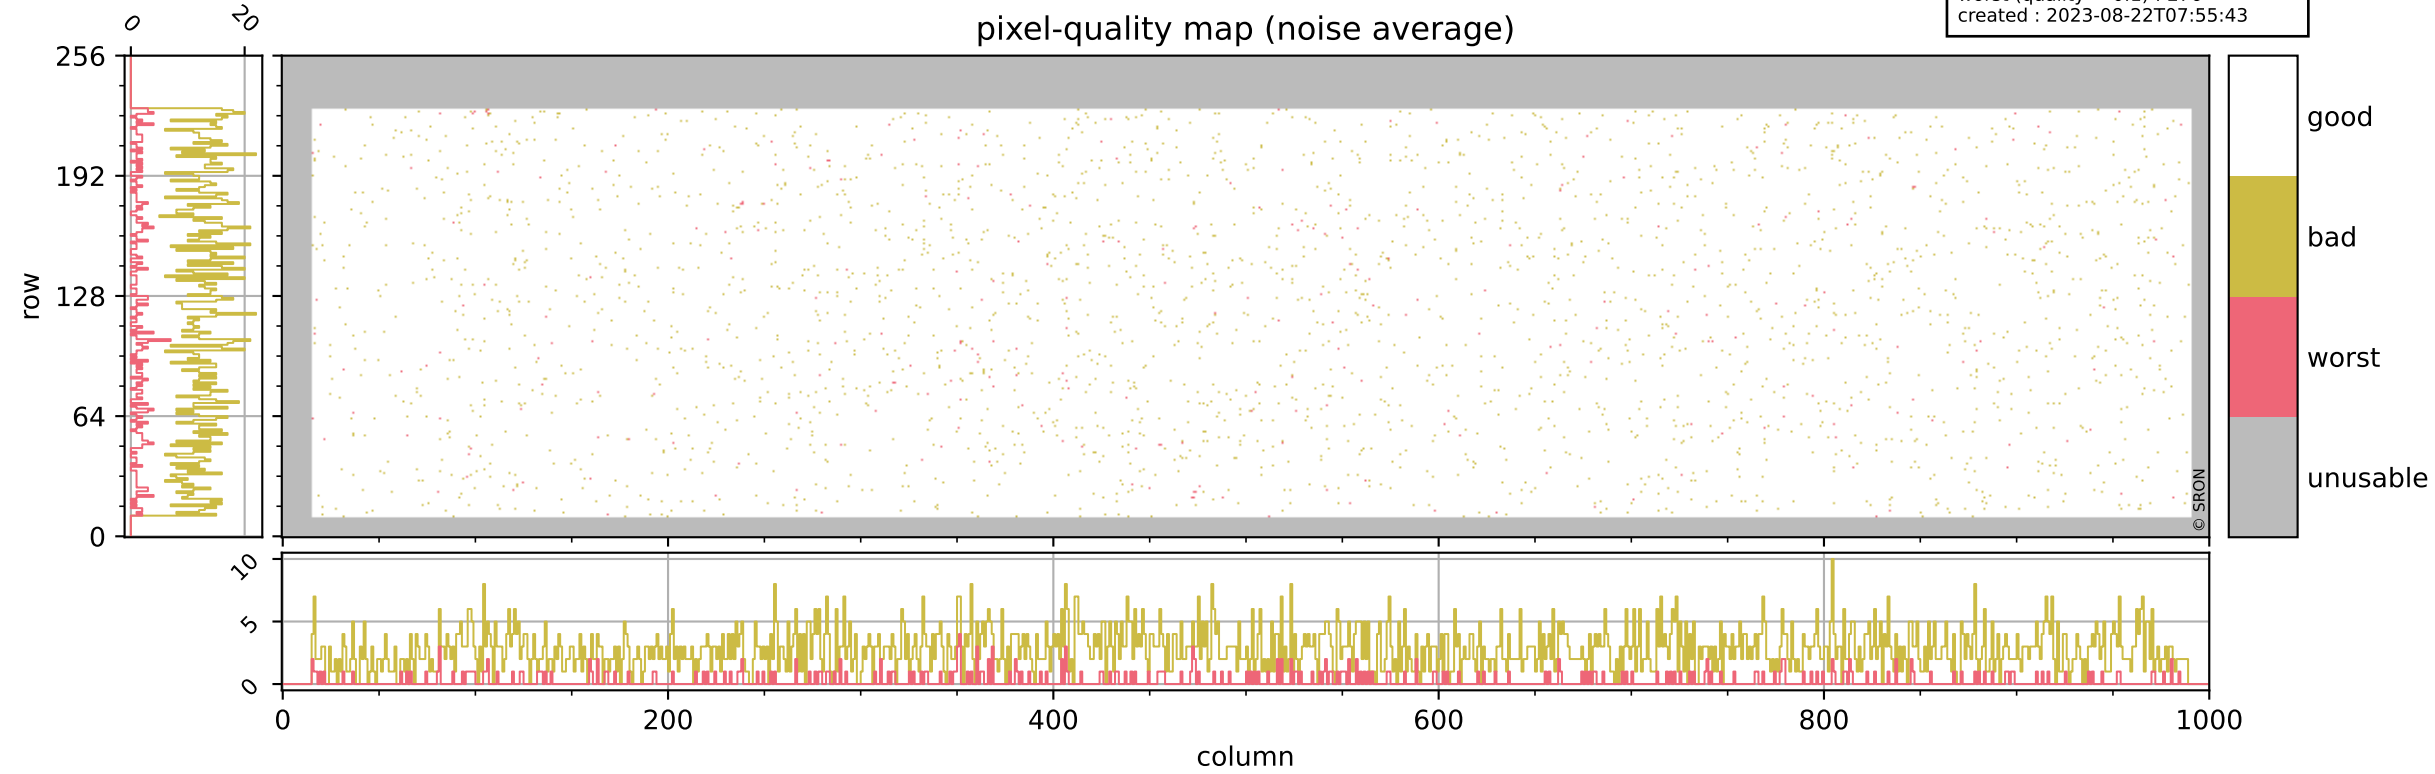

Tropomi SWIR pixel quality (official)

orbits : 18 in [8227, 8272]
coverage : 2019-05-16 / 2019-05-19
bad (quality < 0.8) : 295
worst (quality < 0.1) : 117
created : 2023-08-22T07:55:43

Tropomi SWIR pixel quality (official)

orbits : 18 in [8227, 8272]
coverage : 2019-05-16 / 2019-05-19
bad (quality < 0.8) : 2755
worst (quality < 0.1) : 276
created : 2023-08-22T07:55:43

pixel-quality map (noise average)

Tropomi SWIR pixel quality (official)

orbits : 18 in [8227, 8272]
coverage : 2019-05-16 / 2019-05-19
to good : 336
good to bad : 961
to worst : 143
created : 2023-08-22T07:55:43

total quality compared with SWIR pixel-quality CKD

Tropomi SWIR pixel quality (official)

orbits : 18 in [8227, 8272]
coverage : 2019-05-16 / 2019-05-19
created : 2023-08-22T07:55:43

Histograms of pixel-quality

Tropomi SWIR pixel quality (official) ground-tracks of Sentinel-5P

orbits : 18 in [8227, 8272]
coverage : 2019-05-16 / 2019-05-19
created : 2023-08-22T07:55:44