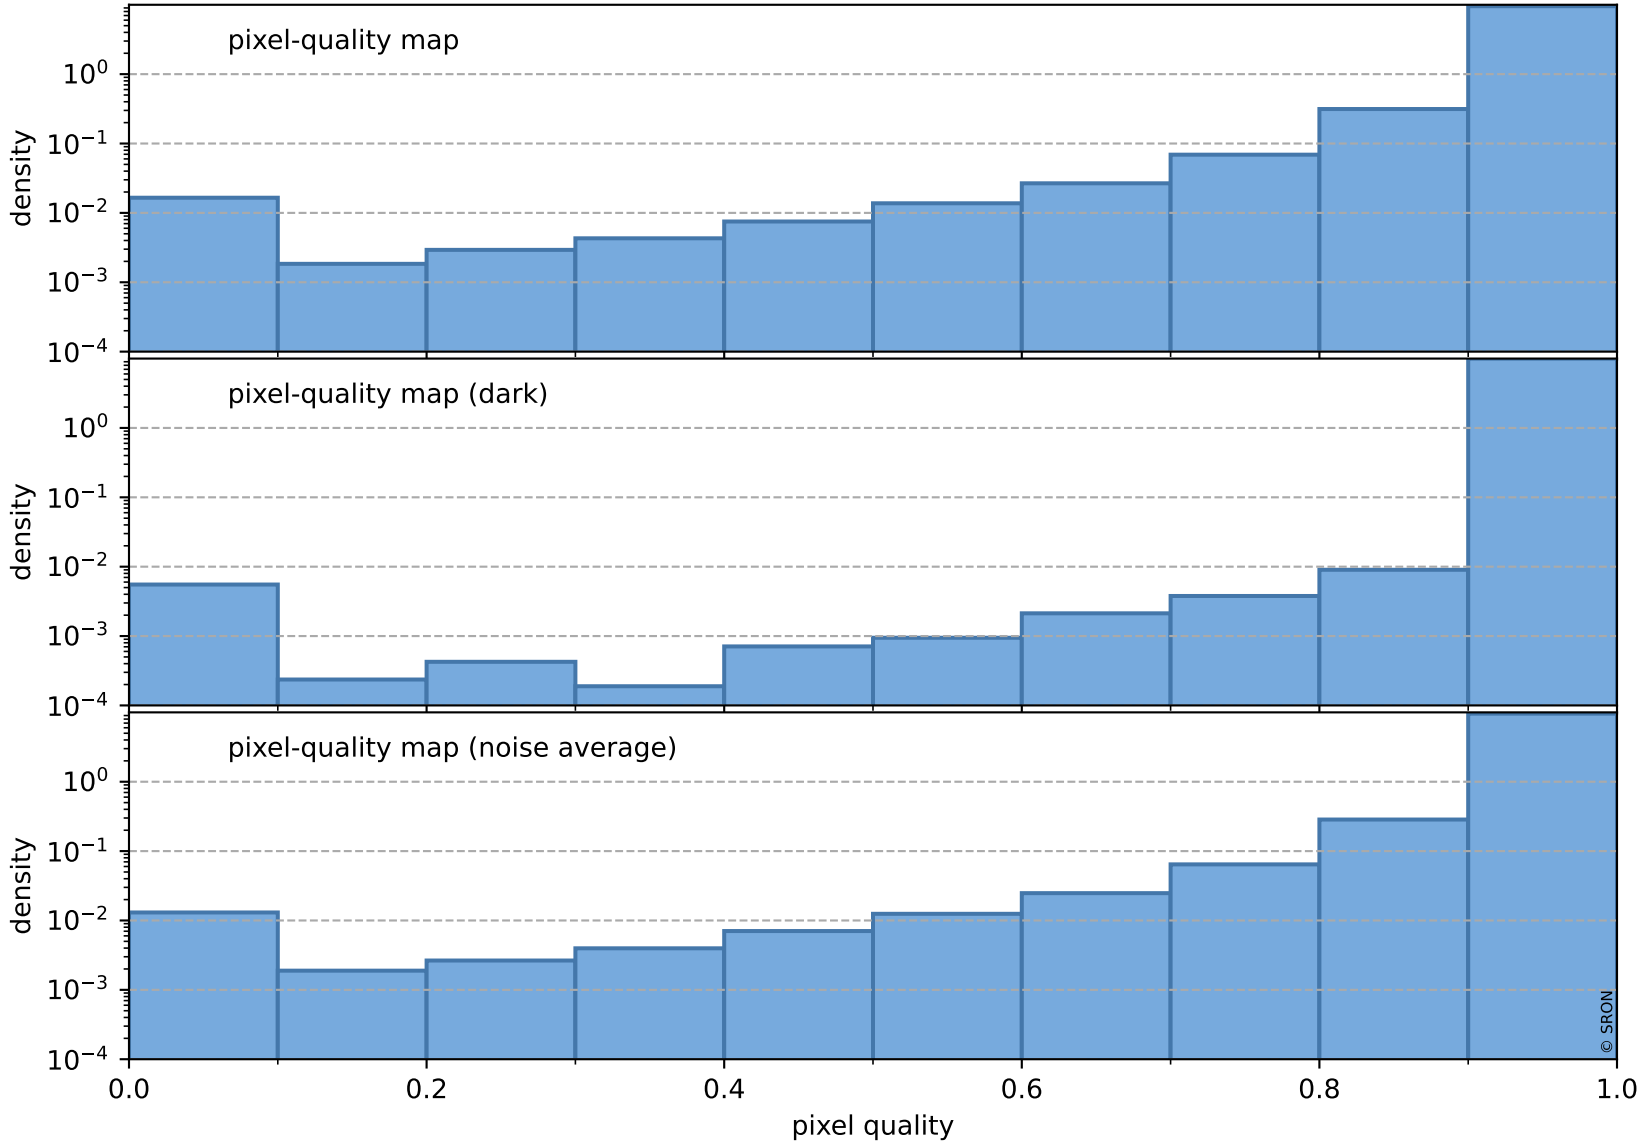

orbits : 18 in [8227, 8272]
coverage : 2019-05-16 / 2019-05-19
to good : 336
good to bad : 961
to worst : 143
created : 2023-08-22T07:55:43

total quality compared with SWIR pixel-quality CKD

Tropomi SWIR pixel quality (official)

orbits : 18 in [8227, 8272]
coverage : 2019-05-16 / 2019-05-19
created : 2023-08-22T07:55:43

Histograms of pixel-quality

Tropomi SWIR pixel quality (official) ground-tracks of Sentinel-5P

orbits : 18 in [8227, 8272]
coverage : 2019-05-16 / 2019-05-19
created : 2023-08-22T07:55:44

Tropomi SWIR pixel quality (official)

orbits : [2827, 8272]
coverage : 2018-04-30 / 2019-05-19
created : 2023-08-22T07:55:44

trend of pixel quality & temperatures