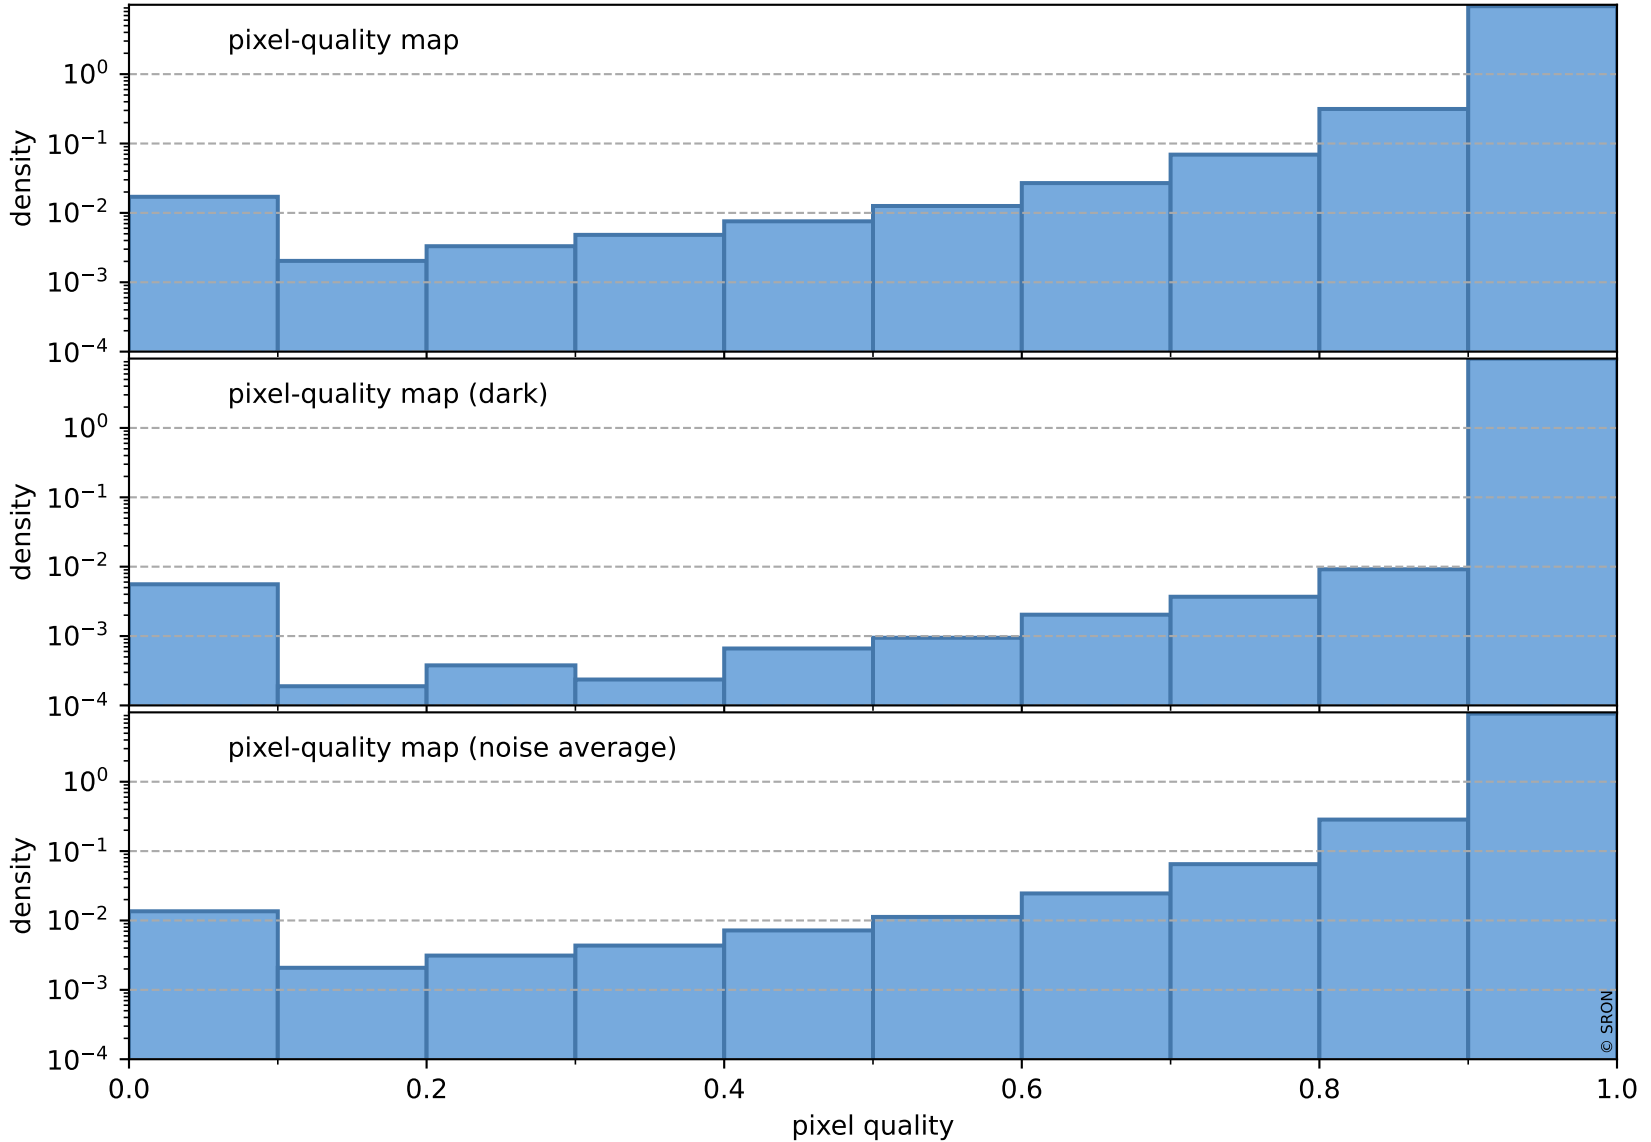

Tropomi SWIR pixel quality (official)

orbits : 19 in [8287, 8332]
coverage : 2019-05-20 / 2019-05-23
to good : 367
good to bad : 1000
to worst : 153
created : 2023-08-22T07:55:52

total quality compared with SWIR pixel-quality CKD

Tropomi SWIR pixel quality (official)

orbits : 19 in [8287, 8332]
coverage : 2019-05-20 / 2019-05-23
created : 2023-08-22T07:55:52

Histograms of pixel-quality

Tropomi SWIR pixel quality (official) ground-tracks of Sentinel-5P

orbits : 19 in [8287, 8332]
coverage : 2019-05-20 / 2019-05-23
created : 2023-08-22T07:55:53

Tropomi SWIR pixel quality (official)

orbits : [2827, 8332]
coverage : 2018-04-30 / 2019-05-23
created : 2023-08-22T07:55:53