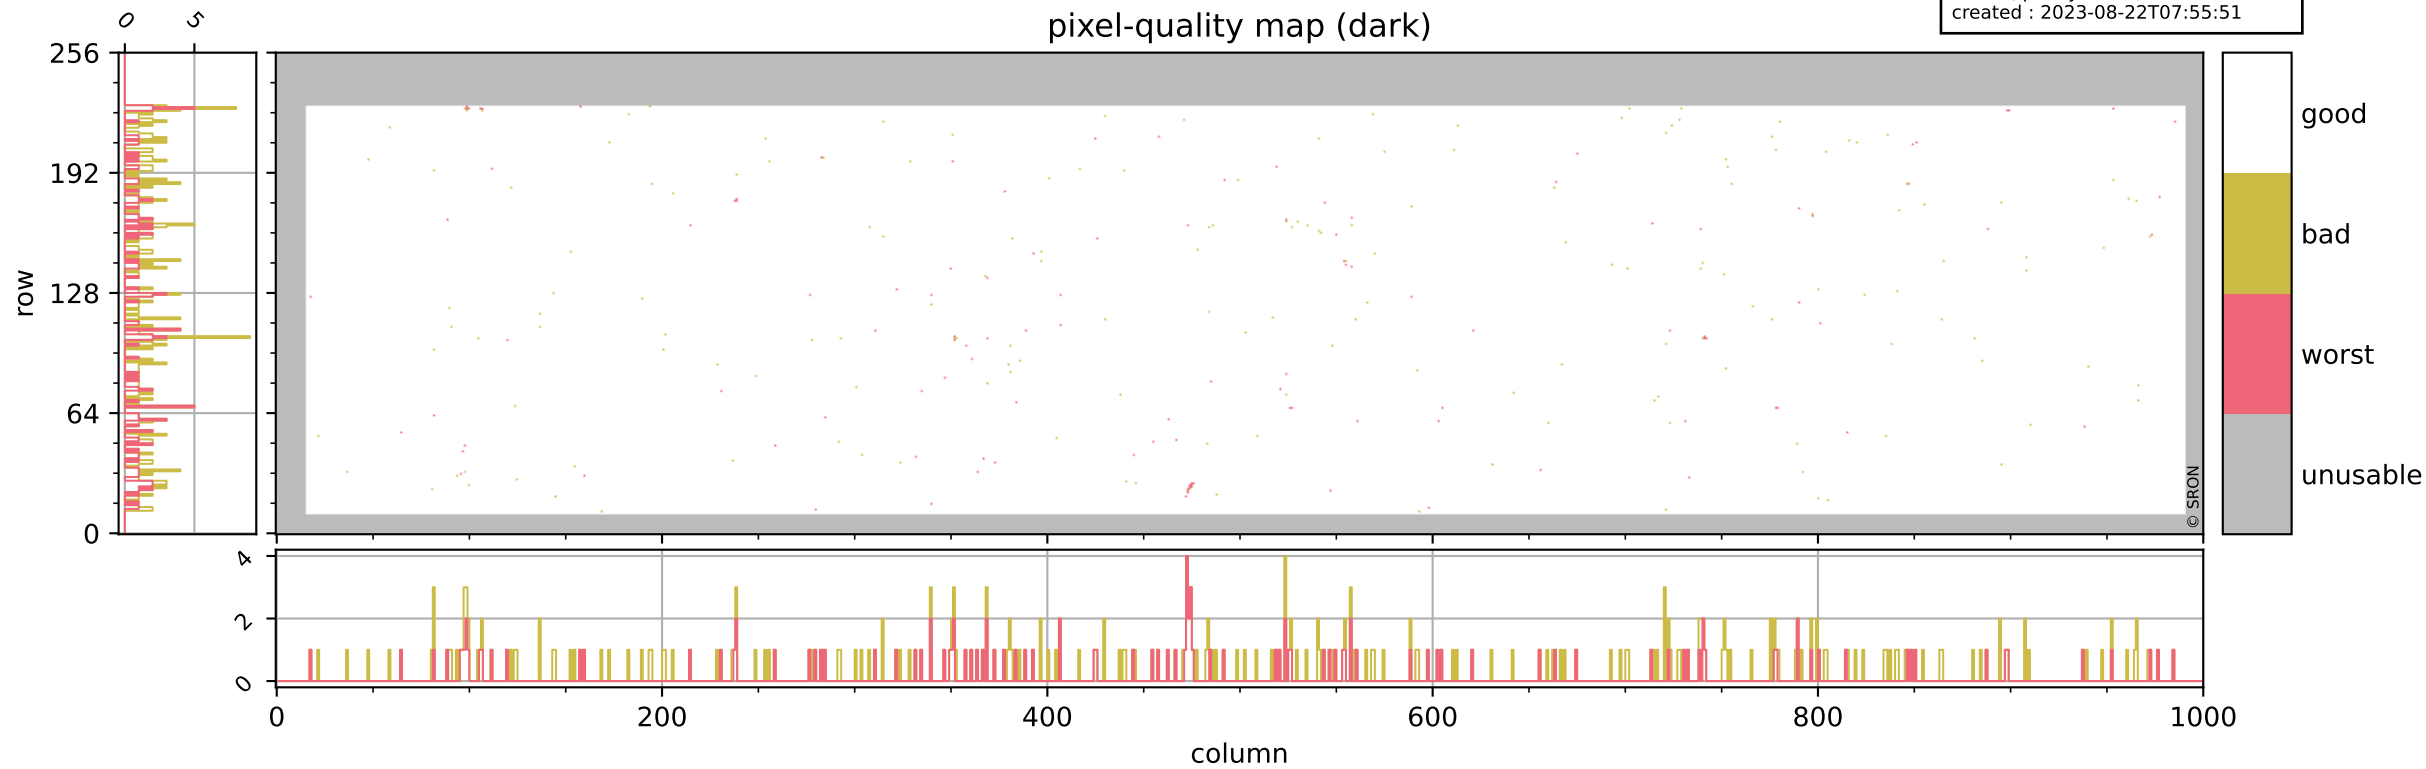

Tropomi SWIR pixel quality (official)

orbits : 19 in [8287, 8332]
coverage : 2019-05-20 / 2019-05-23
bad (quality < 0.8) : 3034
worst (quality < 0.1) : 361
created : 2023-08-22T07:55:51

pixel-quality map

Tropomi SWIR pixel quality (official)

orbits : 19 in [8287, 8332]
coverage : 2019-05-20 / 2019-05-23
bad (quality < 0.8) : 290
worst (quality < 0.1) : 118
created : 2023-08-22T07:55:51

pixel-quality map (dark)

Tropomi SWIR pixel quality (official)

orbits : 19 in [8287, 8332]
coverage : 2019-05-20 / 2019-05-23
bad (quality < 0.8) : 2770
worst (quality < 0.1) : 287
created : 2023-08-22T07:55:52

pixel-quality map (noise average)

Tropomi SWIR pixel quality (official)

orbits : 19 in [8287, 8332]
coverage : 2019-05-20 / 2019-05-23
created : 2023-08-22T07:55:52

Histograms of pixel-quality

Tropomi SWIR pixel quality (official) ground-tracks of Sentinel-5P