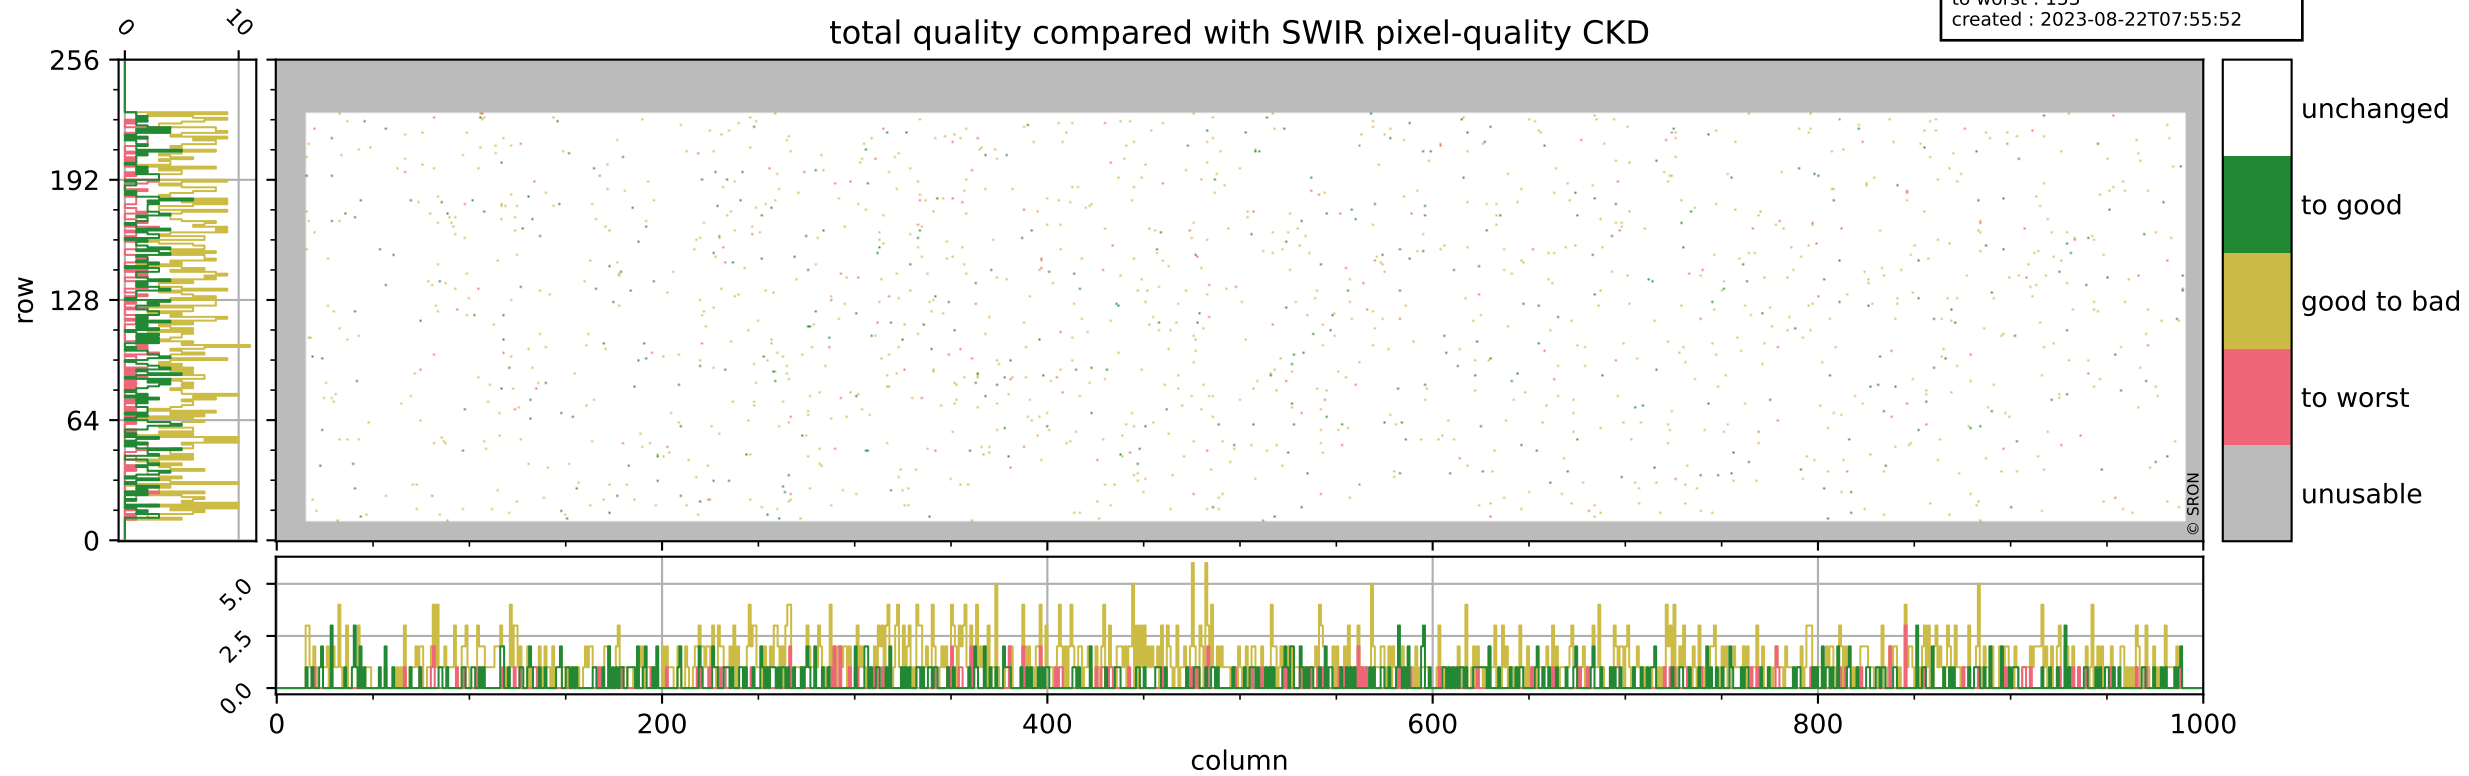

Tropomi SWIR pixel quality (official)

orbits : 19 in [8287, 8332]
coverage : 2019-05-20 / 2019-05-23
bad (quality < 0.8) : 290
worst (quality < 0.1) : 118
created : 2023-08-22T07:55:51

pixel-quality map (dark)

Tropomi SWIR pixel quality (official)

orbits : 19 in [8287, 8332]
coverage : 2019-05-20 / 2019-05-23
bad (quality < 0.8) : 2770
worst (quality < 0.1) : 287
created : 2023-08-22T07:55:52

pixel-quality map (noise average)

Tropomi SWIR pixel quality (official)

orbits : 19 in [8287, 8332]
coverage : 2019-05-20 / 2019-05-23
to good : 367
good to bad : 1000
to worst : 153
created : 2023-08-22T07:55:52

total quality compared with SWIR pixel-quality CKD

Tropomi SWIR pixel quality (official)

orbits : 19 in [8287, 8332]
coverage : 2019-05-20 / 2019-05-23
created : 2023-08-22T07:55:52

Histograms of pixel-quality

Tropomi SWIR pixel quality (official) ground-tracks of Sentinel-5P