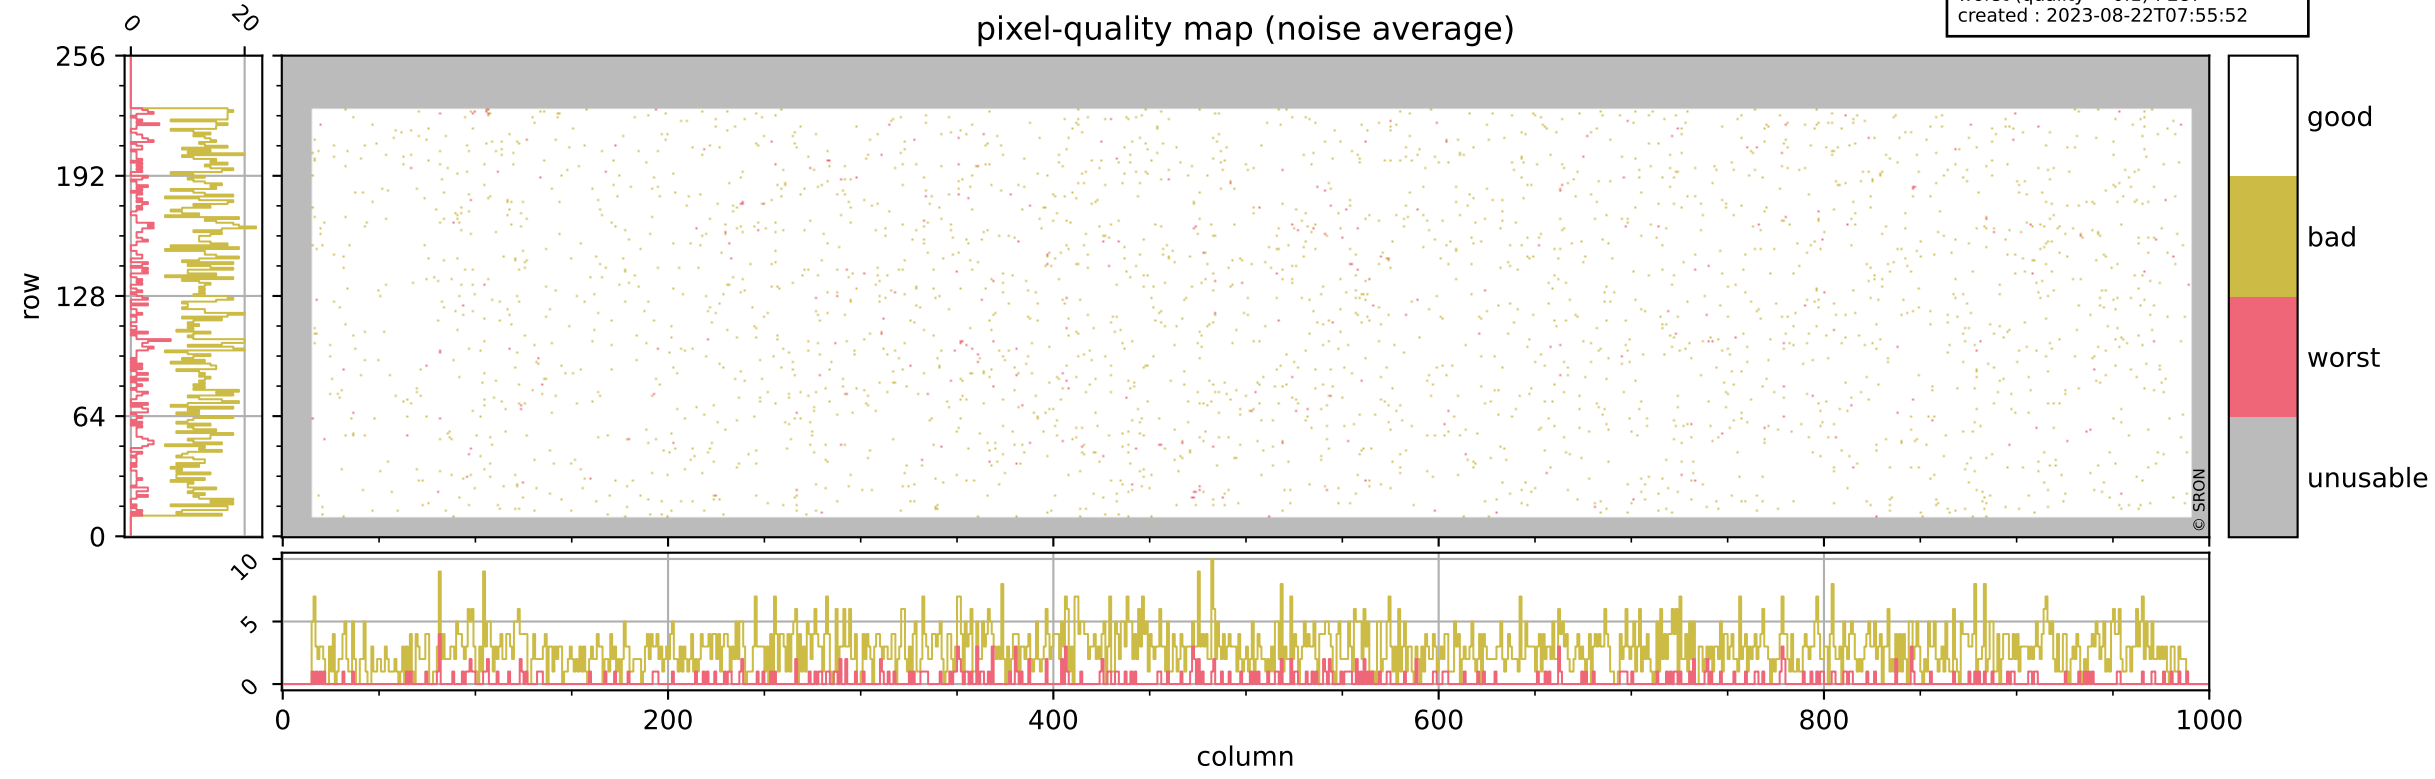

Tropomi SWIR pixel quality (official)

orbits : 19 in [8287, 8332]
coverage : 2019-05-20 / 2019-05-23
bad (quality < 0.8) : 290
worst (quality < 0.1) : 118
created : 2023-08-22T07:55:51

pixel-quality map (dark)

Tropomi SWIR pixel quality (official)

orbits : 19 in [8287, 8332]
coverage : 2019-05-20 / 2019-05-23
bad (quality < 0.8) : 2770
worst (quality < 0.1) : 287
created : 2023-08-22T07:55:52

pixel-quality map (noise average)

Tropomi SWIR pixel quality (official)

orbits : 19 in [8287, 8332]
coverage : 2019-05-20 / 2019-05-23
to good : 367
good to bad : 1000
to worst : 153
created : 2023-08-22T07:55:52

total quality compared with SWIR pixel-quality CKD

Tropomi SWIR pixel quality (official)

orbits : 19 in [8287, 8332]
coverage : 2019-05-20 / 2019-05-23
created : 2023-08-22T07:55:52

Histograms of pixel-quality

Tropomi SWIR pixel quality (official) ground-tracks of Sentinel-5P