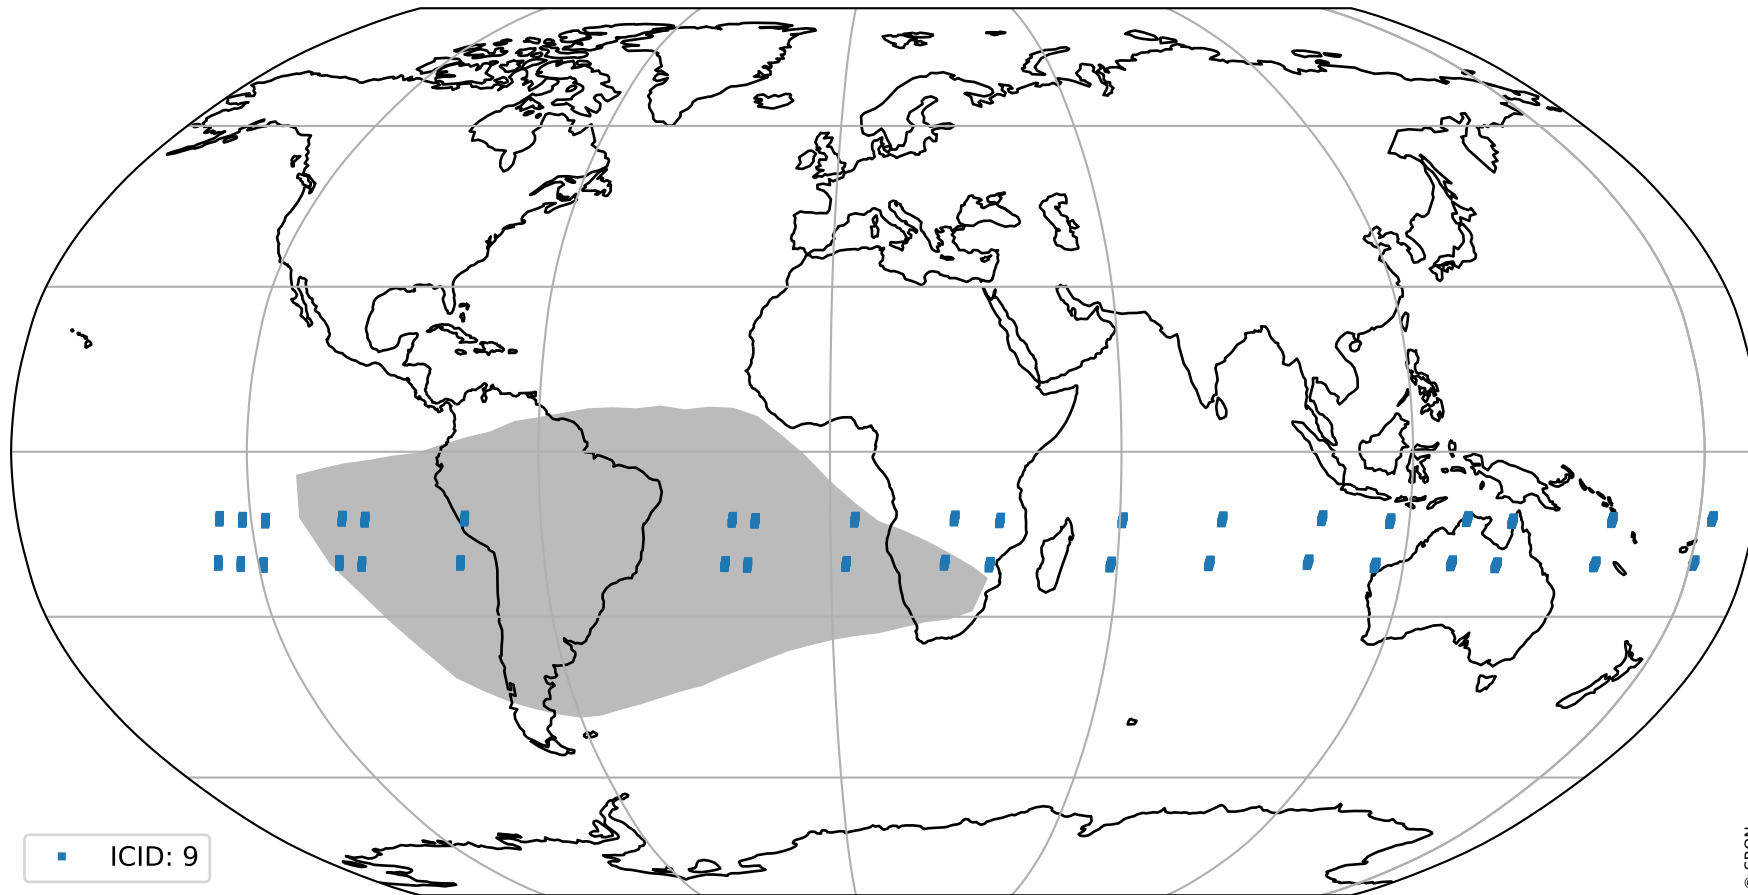

Tropomi SWIR pixel quality (official)

orbits : 19 in [8287, 8332]
coverage : 2019-05-20 / 2019-05-23
to good : 367
good to bad : 1000
to worst : 153
created : 2023-08-22T07:55:52

total quality compared with SWIR pixel-quality CKD

Tropomi SWIR pixel quality (official)

orbits : 19 in [8287, 8332]
coverage : 2019-05-20 / 2019-05-23
created : 2023-08-22T07:55:52

Histograms of pixel-quality

Tropomi SWIR pixel quality (official) ground-tracks of Sentinel-5P

orbits : 19 in [8287, 8332]
coverage : 2019-05-20 / 2019-05-23
created : 2023-08-22T07:55:53

Tropomi SWIR pixel quality (official)

orbits : [2827, 8332]
coverage : 2018-04-30 / 2019-05-23
created : 2023-08-22T07:55:53