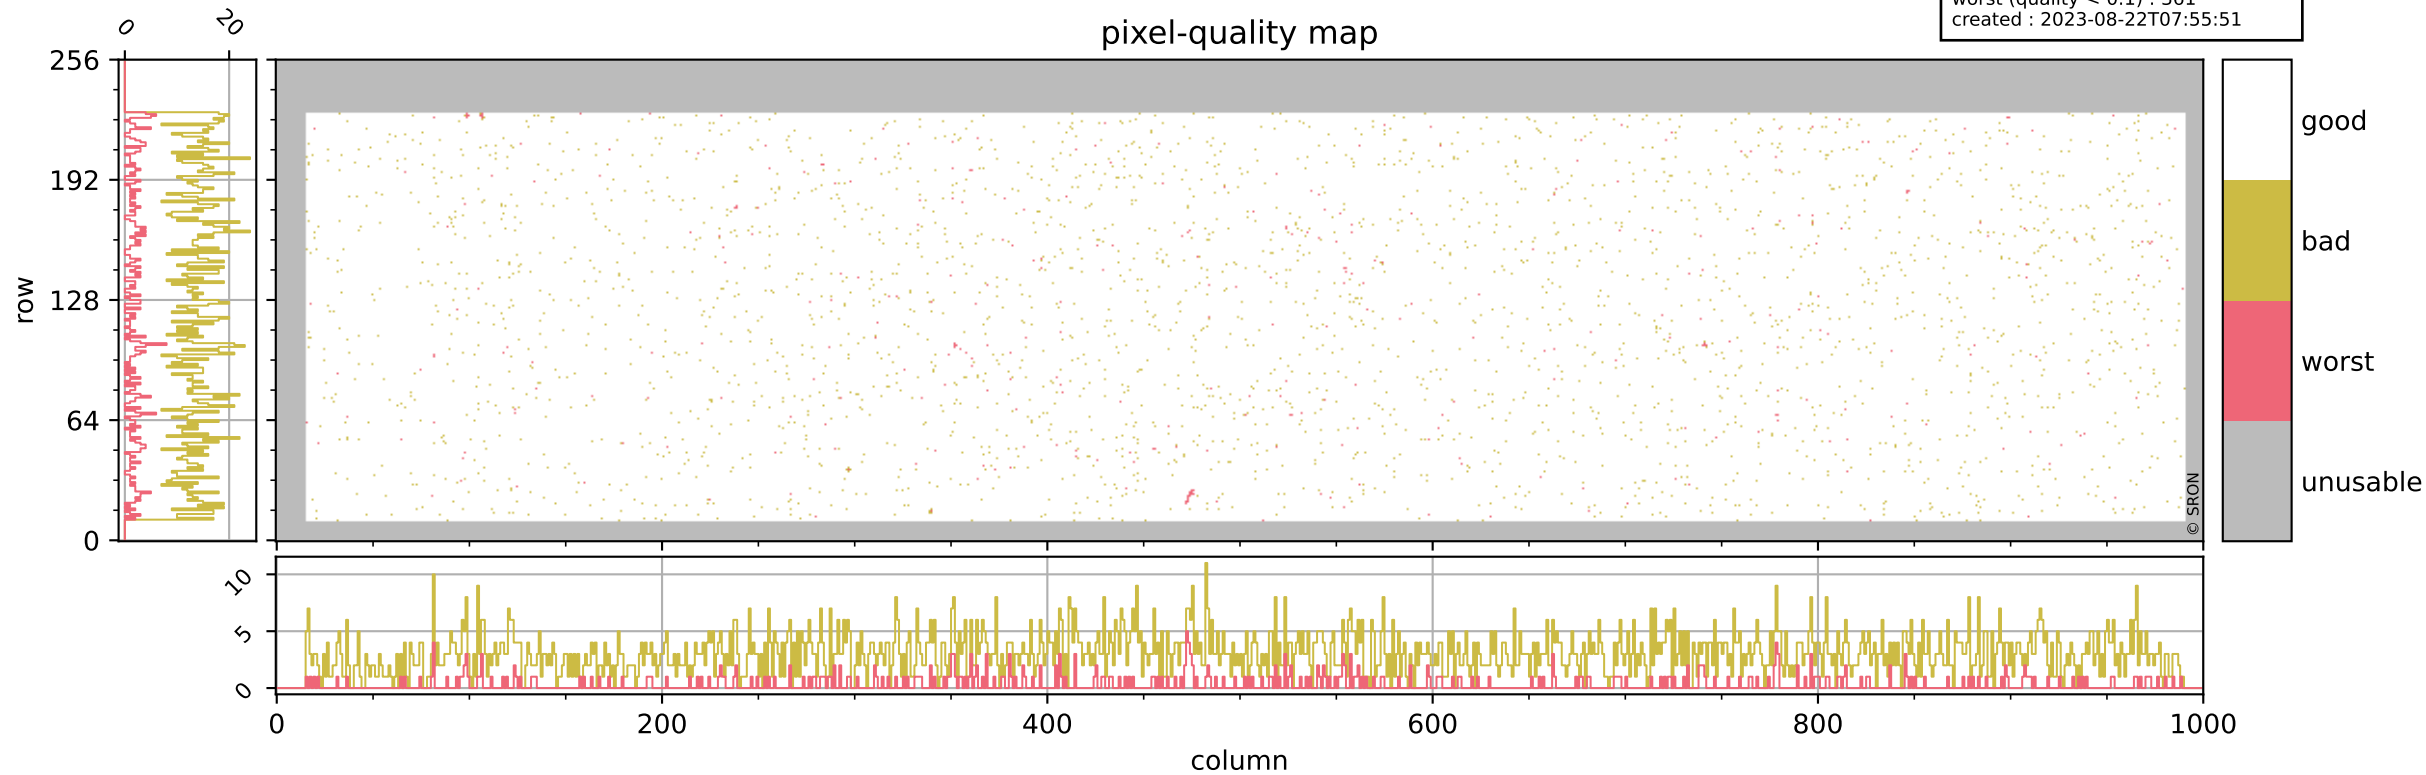

Tropomi SWIR pixel quality (official)

orbits : 19 in [8287, 8332]
coverage : 2019-05-20 / 2019-05-23
bad (quality < 0.8) : 3034
worst (quality < 0.1) : 361
created : 2023-08-22T07:55:51

pixel-quality map

Tropomi SWIR pixel quality (official)

orbits : 19 in [8287, 8332]
coverage : 2019-05-20 / 2019-05-23
bad (quality < 0.8) : 290
worst (quality < 0.1) : 118
created : 2023-08-22T07:55:51

pixel-quality map (dark)

Tropomi SWIR pixel quality (official)

orbits : 19 in [8287, 8332]
coverage : 2019-05-20 / 2019-05-23
bad (quality < 0.8) : 2770
worst (quality < 0.1) : 287
created : 2023-08-22T07:55:52

pixel-quality map (noise average)

Tropomi SWIR pixel quality (official)

orbits : 19 in [8287, 8332]
coverage : 2019-05-20 / 2019-05-23
created : 2023-08-22T07:55:52

Histograms of pixel-quality

Tropomi SWIR pixel quality (official) ground-tracks of Sentinel-5P