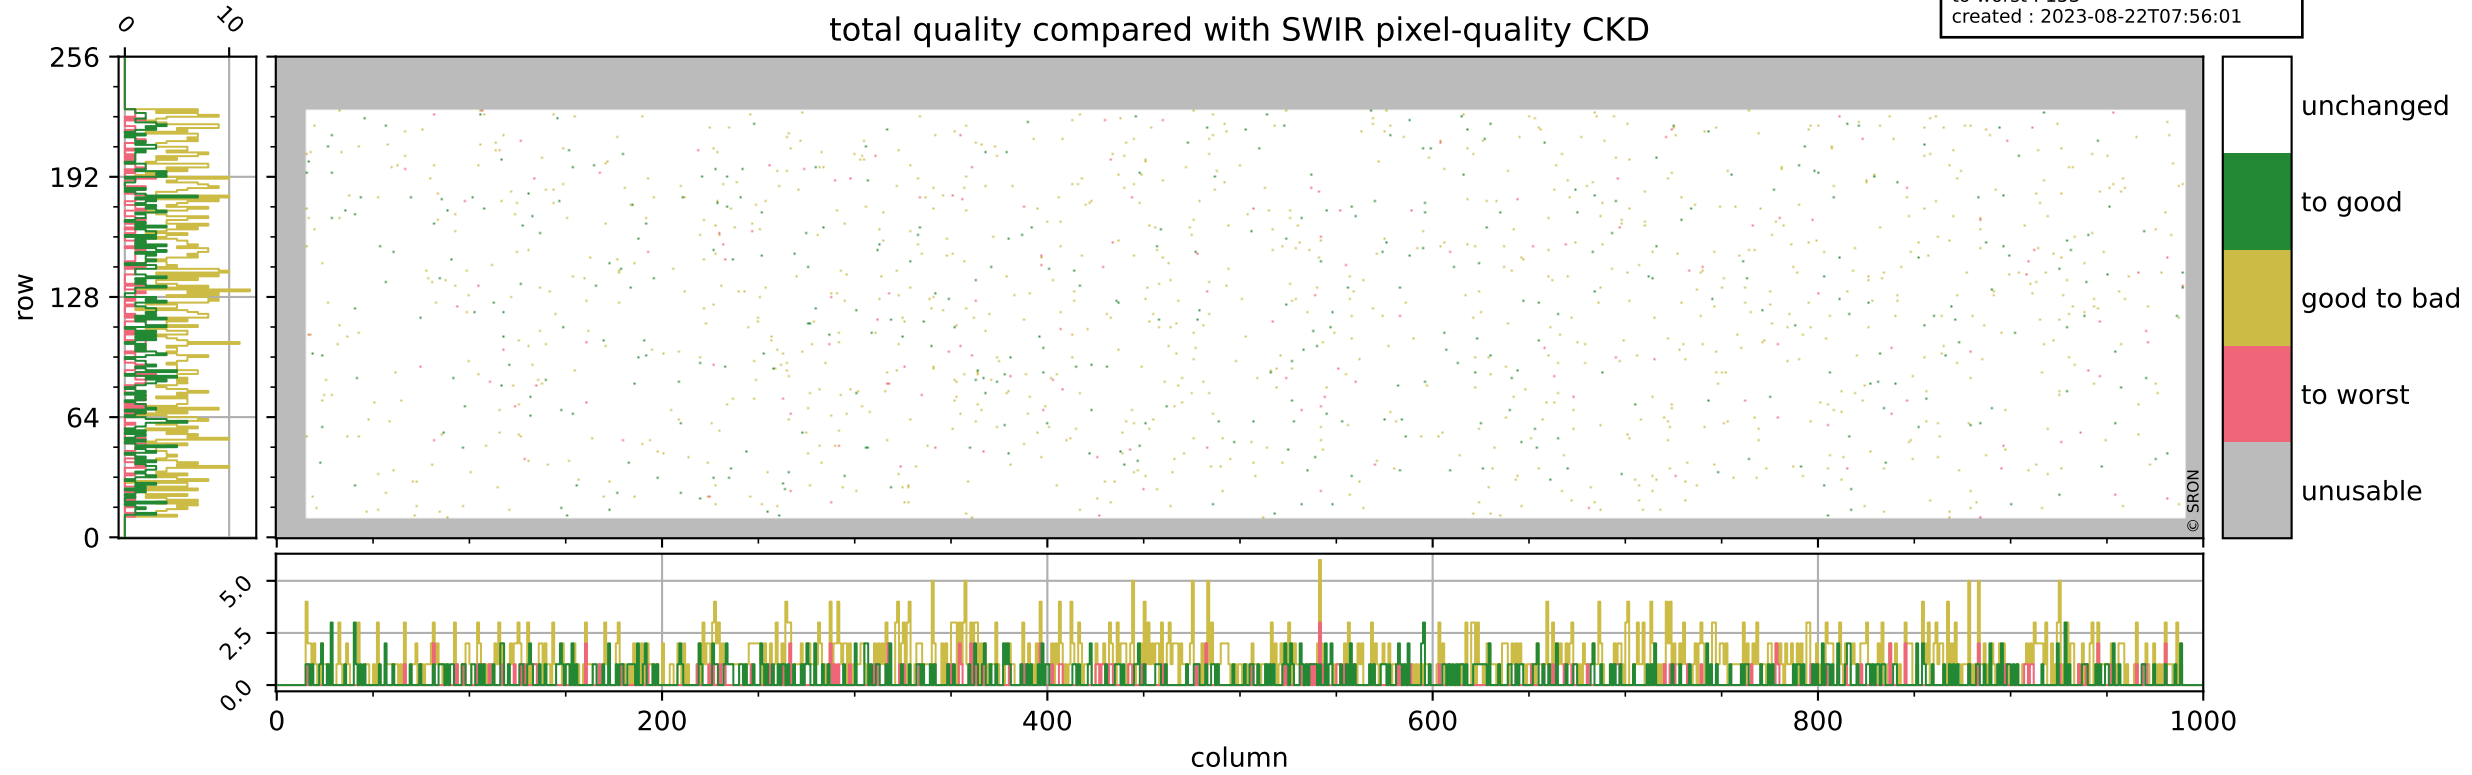

Tropomi SWIR pixel quality (official)

orbits : 19 in [8347, 8392]
coverage : 2019-05-24 / 2019-05-27
bad (quality < 0.8) : 294
worst (quality < 0.1) : 117
created : 2023-08-22T07:56:00

pixel-quality map (dark)

Tropomi SWIR pixel quality (official)

orbits : 19 in [8347, 8392]
coverage : 2019-05-24 / 2019-05-27
bad (quality < 0.8) : 2738
worst (quality < 0.1) : 282
created : 2023-08-22T07:56:01

pixel-quality map (noise average)

Tropomi SWIR pixel quality (official)

orbits : 19 in [8347, 8392]
coverage : 2019-05-24 / 2019-05-27
to good : 380
good to bad : 980
to worst : 153
created : 2023-08-22T07:56:01

total quality compared with SWIR pixel-quality CKD

Tropomi SWIR pixel quality (official)

orbits : 19 in [8347, 8392]
coverage : 2019-05-24 / 2019-05-27
created : 2023-08-22T07:56:01

Histograms of pixel-quality

Tropomi SWIR pixel quality (official) ground-tracks of Sentinel-5P