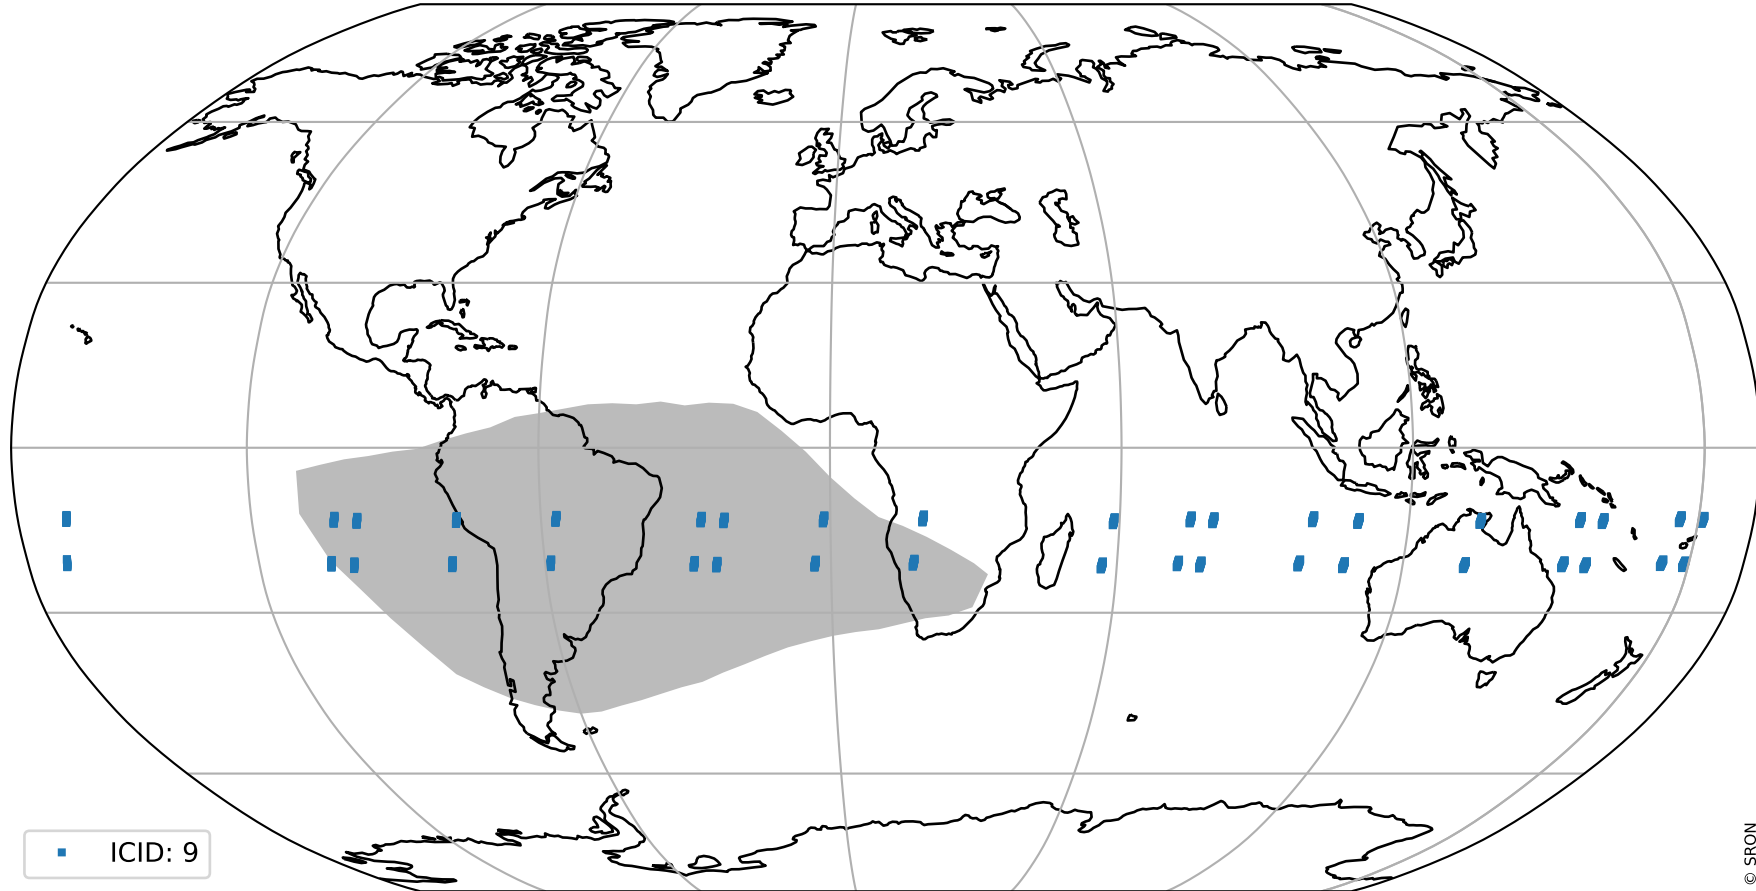

Tropomi SWIR pixel quality (official)

orbits : 19 in [8347, 8392]
coverage : 2019-05-24 / 2019-05-27
created : 2023-08-22T07:56:01

Histograms of pixel-quality

Tropomi SWIR pixel quality (official) ground-tracks of Sentinel-5P

orbits : 19 in [8347, 8392]
coverage : 2019-05-24 / 2019-05-27
created : 2023-08-22T07:56:01

■ ICID: 9

Tropomi SWIR pixel quality (official)

orbits : [2827, 8392]
coverage : 2018-04-30 / 2019-05-27
created : 2023-08-22T07:56:02