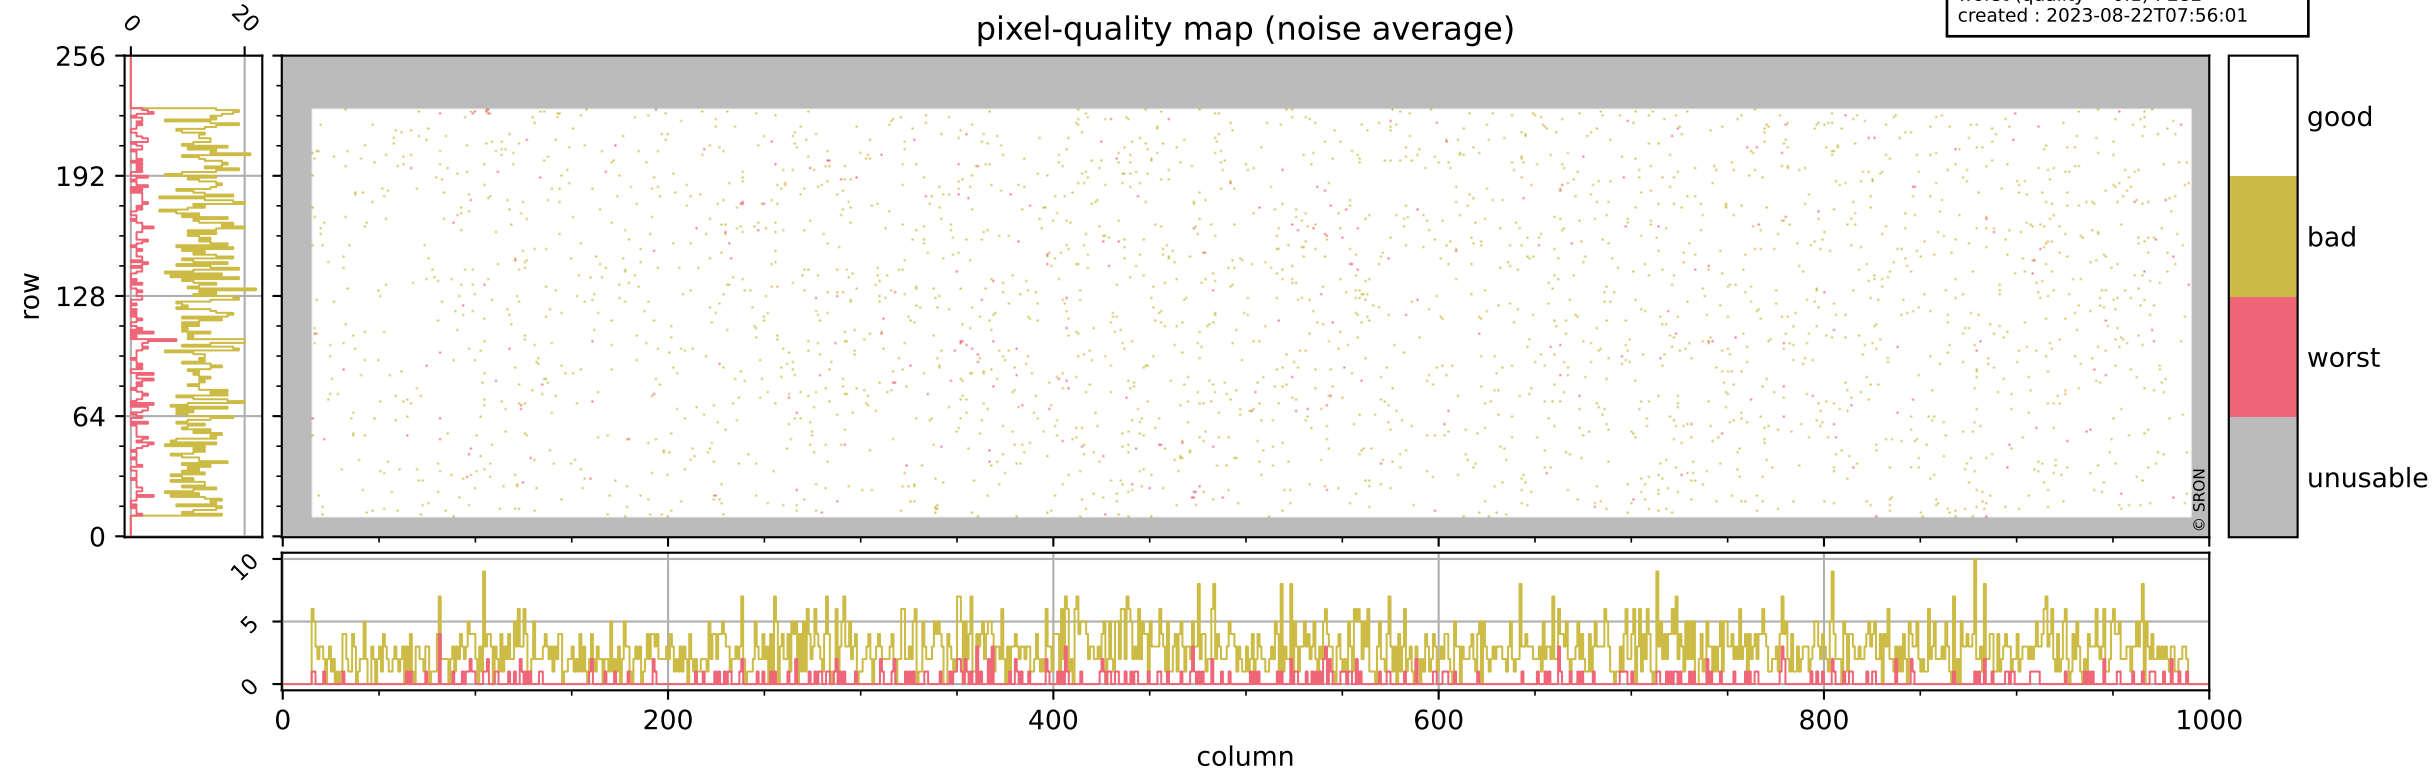

Tropomi SWIR pixel quality (official)

orbits : 19 in [8347, 8392]
coverage : 2019-05-24 / 2019-05-27
bad (quality < 0.8) : 294
worst (quality < 0.1) : 117
created : 2023-08-22T07:56:00

pixel-quality map (dark)

Tropomi SWIR pixel quality (official)

orbits : 19 in [8347, 8392]
coverage : 2019-05-24 / 2019-05-27
bad (quality < 0.8) : 2738
worst (quality < 0.1) : 282
created : 2023-08-22T07:56:01

pixel-quality map (noise average)

Tropomi SWIR pixel quality (official)

orbits : 19 in [8347, 8392]
coverage : 2019-05-24 / 2019-05-27
to good : 380
good to bad : 980
to worst : 153
created : 2023-08-22T07:56:01

total quality compared with SWIR pixel-quality CKD

Tropomi SWIR pixel quality (official)

orbits : 19 in [8347, 8392]
coverage : 2019-05-24 / 2019-05-27
created : 2023-08-22T07:56:01

Histograms of pixel-quality

Tropomi SWIR pixel quality (official) ground-tracks of Sentinel-5P