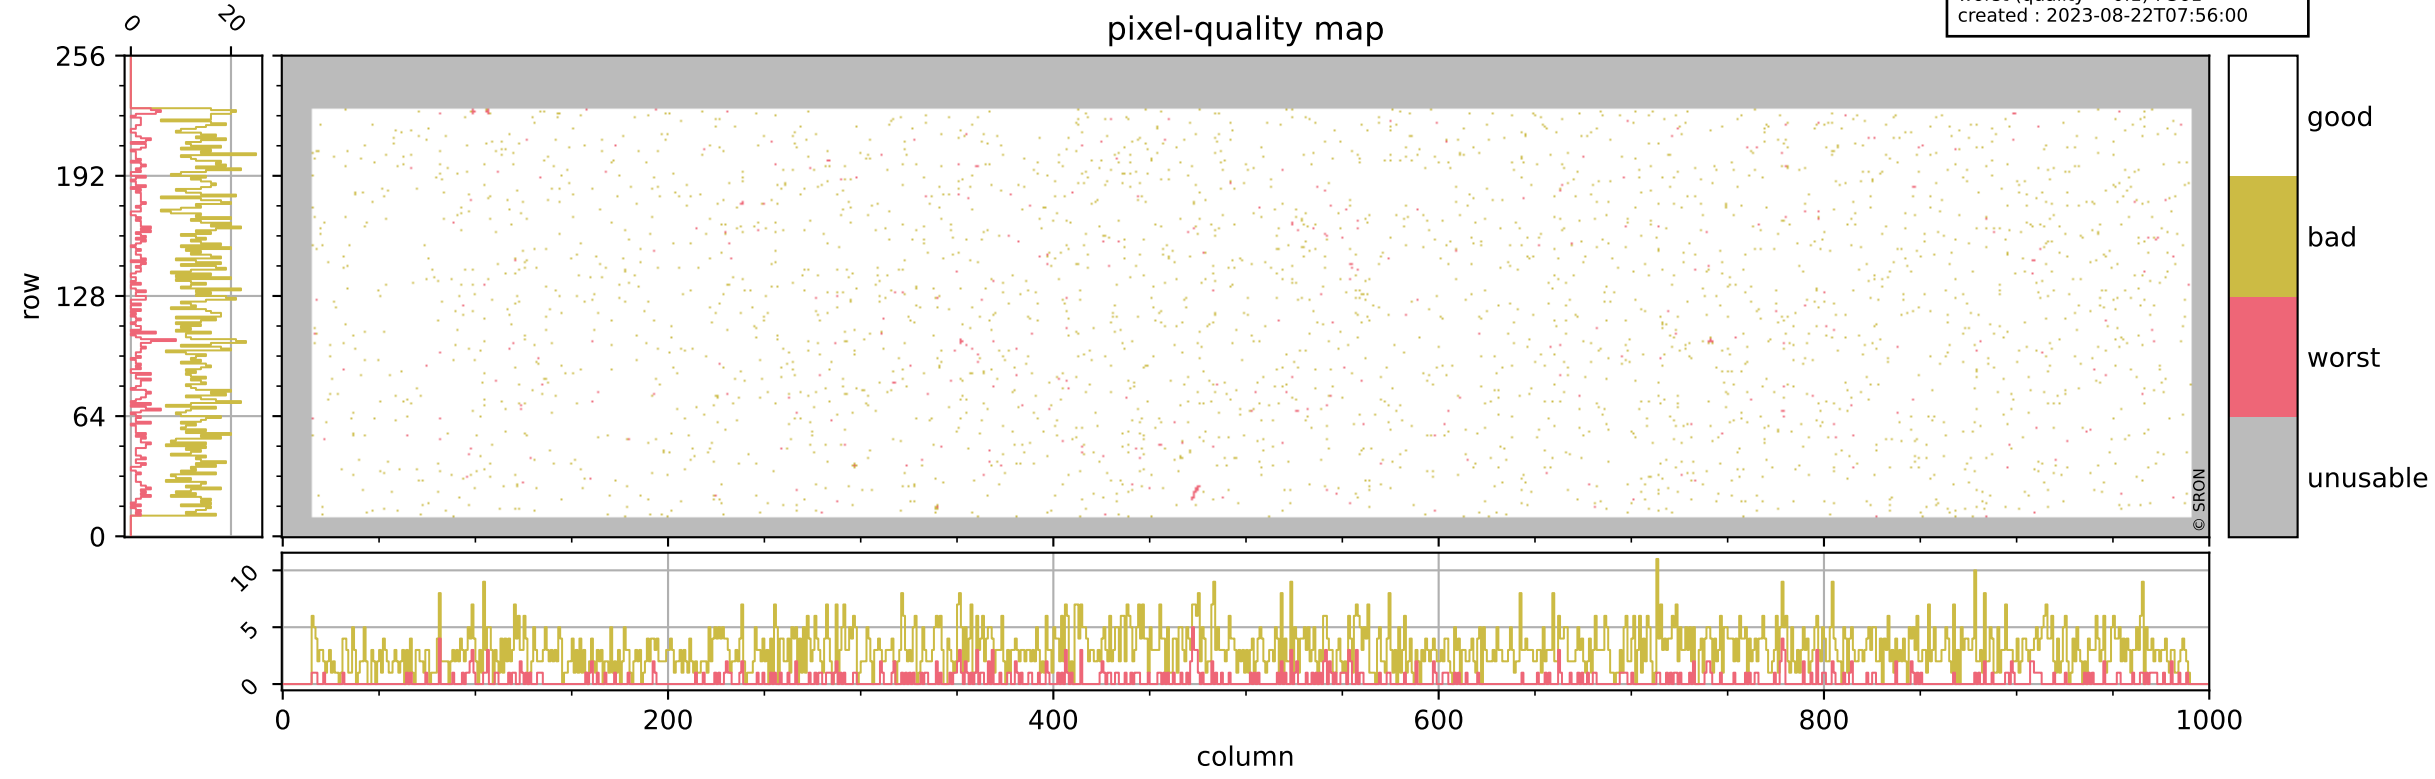

Tropomi SWIR pixel quality (official)

orbits : 19 in [8347, 8392]
coverage : 2019-05-24 / 2019-05-27
bad (quality < 0.8) : 3003
worst (quality < 0.1) : 361
created : 2023-08-22T07:56:00

pixel-quality map

Tropomi SWIR pixel quality (official)

orbits : 19 in [8347, 8392]
coverage : 2019-05-24 / 2019-05-27
bad (quality < 0.8) : 294
worst (quality < 0.1) : 117
created : 2023-08-22T07:56:00

pixel-quality map (dark)

Tropomi SWIR pixel quality (official)

orbits : 19 in [8347, 8392]
coverage : 2019-05-24 / 2019-05-27
bad (quality < 0.8) : 2738
worst (quality < 0.1) : 282
created : 2023-08-22T07:56:01

pixel-quality map (noise average)

Tropomi SWIR pixel quality (official)

orbits : 19 in [8347, 8392]
coverage : 2019-05-24 / 2019-05-27
created : 2023-08-22T07:56:01

Histograms of pixel-quality

Tropomi SWIR pixel quality (official) ground-tracks of Sentinel-5P