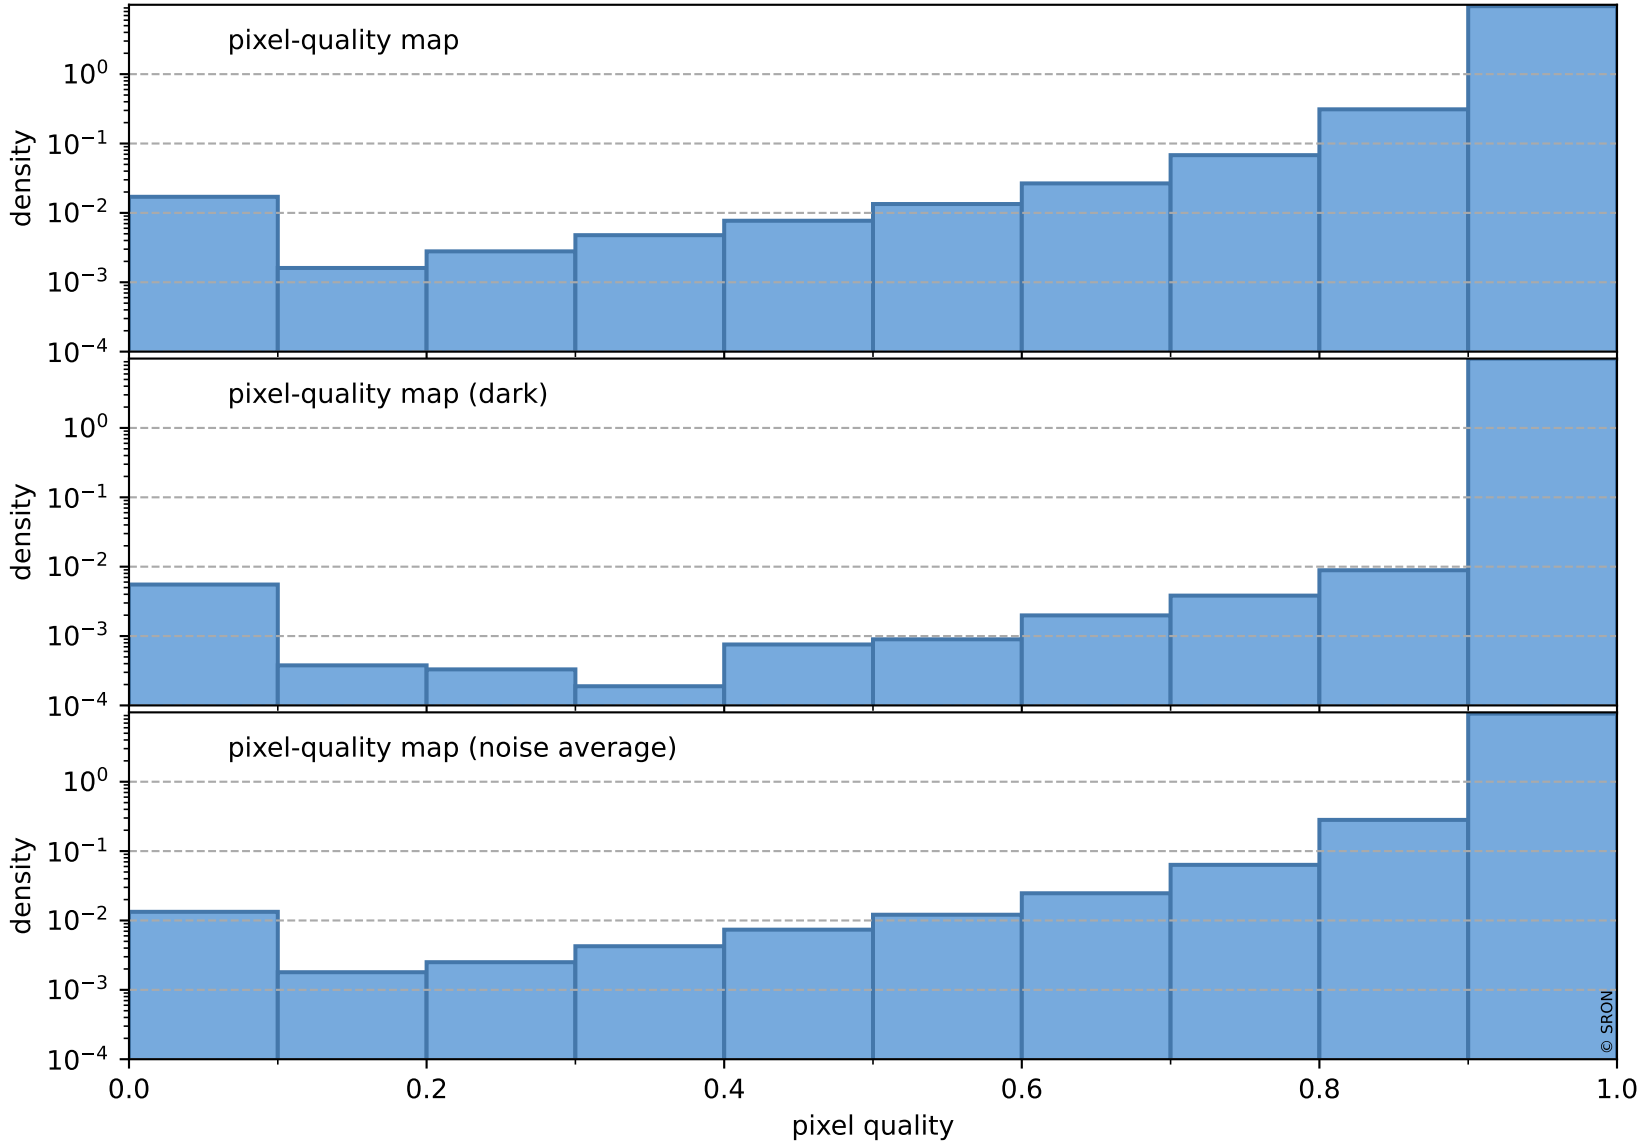

Tropomi SWIR pixel quality (official)

orbits : 19 in [8347, 8392]
coverage : 2019-05-24 / 2019-05-27
to good : 380
good to bad : 980
to worst : 153
created : 2023-08-22T07:56:01

total quality compared with SWIR pixel-quality CKD

Tropomi SWIR pixel quality (official)

orbits : 19 in [8347, 8392]
coverage : 2019-05-24 / 2019-05-27
created : 2023-08-22T07:56:01

Histograms of pixel-quality

Tropomi SWIR pixel quality (official) ground-tracks of Sentinel-5P