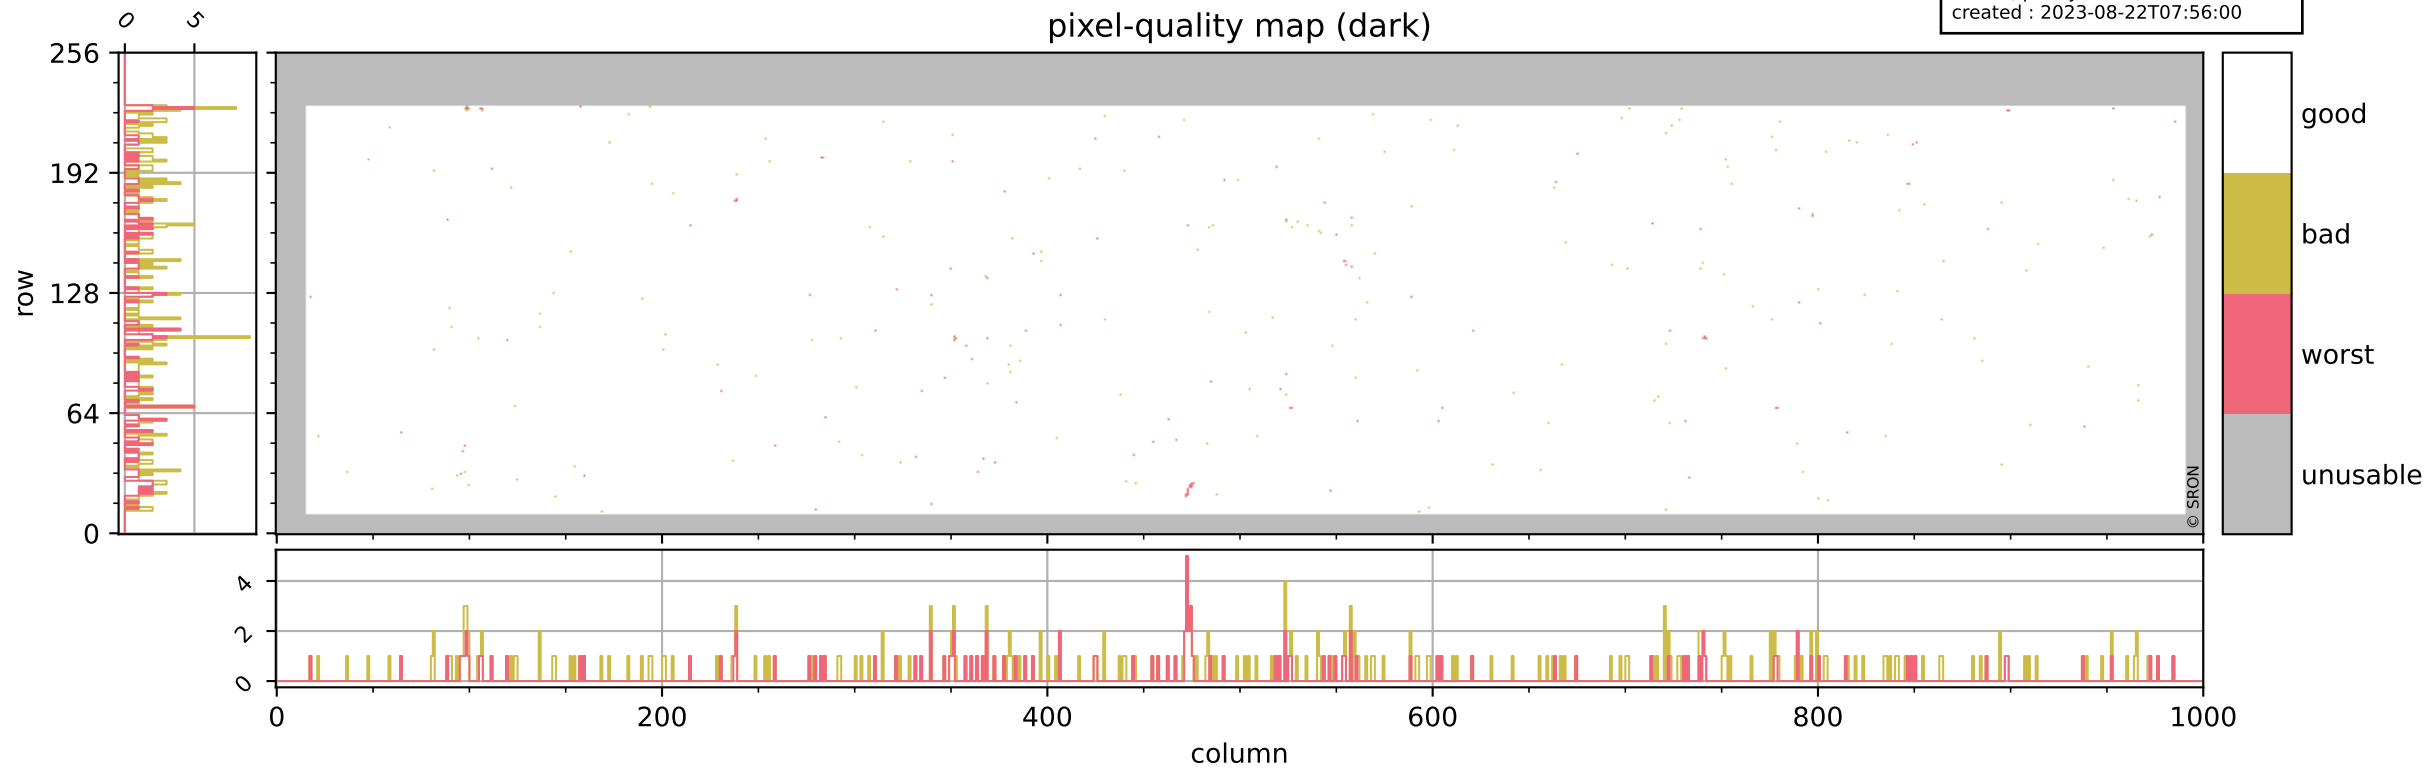

Tropomi SWIR pixel quality (official)

orbits : 19 in [8347, 8392]
coverage : 2019-05-24 / 2019-05-27
bad (quality < 0.8) : 3003
worst (quality < 0.1) : 361
created : 2023-08-22T07:56:00

pixel-quality map

Tropomi SWIR pixel quality (official)

orbits : 19 in [8347, 8392]
coverage : 2019-05-24 / 2019-05-27
bad (quality < 0.8) : 294
worst (quality < 0.1) : 117
created : 2023-08-22T07:56:00

pixel-quality map (dark)

Tropomi SWIR pixel quality (official)

orbits : 19 in [8347, 8392]
coverage : 2019-05-24 / 2019-05-27
bad (quality < 0.8) : 2738
worst (quality < 0.1) : 282
created : 2023-08-22T07:56:01

pixel-quality map (noise average)

Tropomi SWIR pixel quality (official)

orbits : 19 in [8347, 8392]
coverage : 2019-05-24 / 2019-05-27
created : 2023-08-22T07:56:01

Histograms of pixel-quality

Tropomi SWIR pixel quality (official) ground-tracks of Sentinel-5P