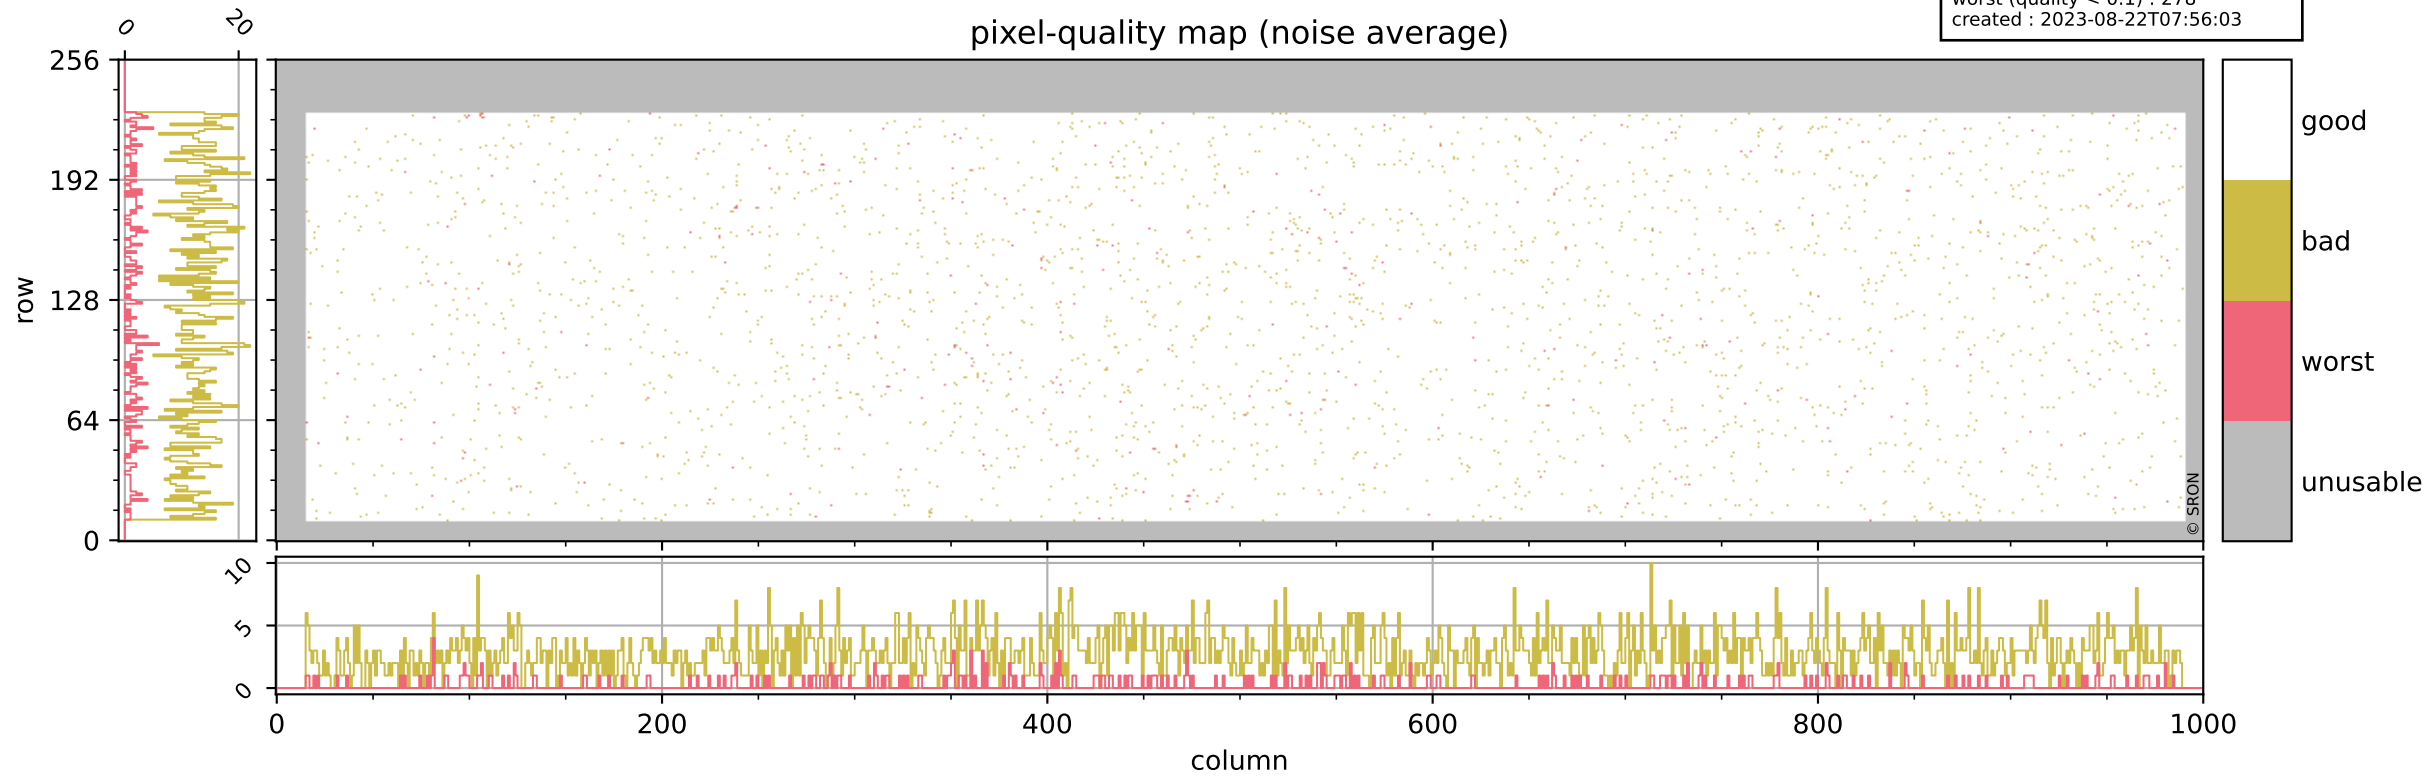

Tropomi SWIR pixel quality (official)

orbits : 20 in [8362, 8407]
coverage : 2019-05-25 / 2019-05-28
bad (quality < 0.8) : 294
worst (quality < 0.1) : 115
created : 2023-08-22T07:56:02

Tropomi SWIR pixel quality (official)

orbits : 20 in [8362, 8407]
coverage : 2019-05-25 / 2019-05-28
bad (quality < 0.8) : 2780
worst (quality < 0.1) : 278
created : 2023-08-22T07:56:03

pixel-quality map (noise average)

Tropomi SWIR pixel quality (official)

orbits : 20 in [8362, 8407]
coverage : 2019-05-25 / 2019-05-28
to good : 384
good to bad : 1013
to worst : 152
created : 2023-08-22T07:56:03

total quality compared with SWIR pixel-quality CKD

Tropomi SWIR pixel quality (official)

orbits : 20 in [8362, 8407]
coverage : 2019-05-25 / 2019-05-28
created : 2023-08-22T07:56:03

Histograms of pixel-quality

Tropomi SWIR pixel quality (official) ground-tracks of Sentinel-5P

orbits : 20 in [8362, 8407]
coverage : 2019-05-25 / 2019-05-28
created : 2023-08-22T07:56:04