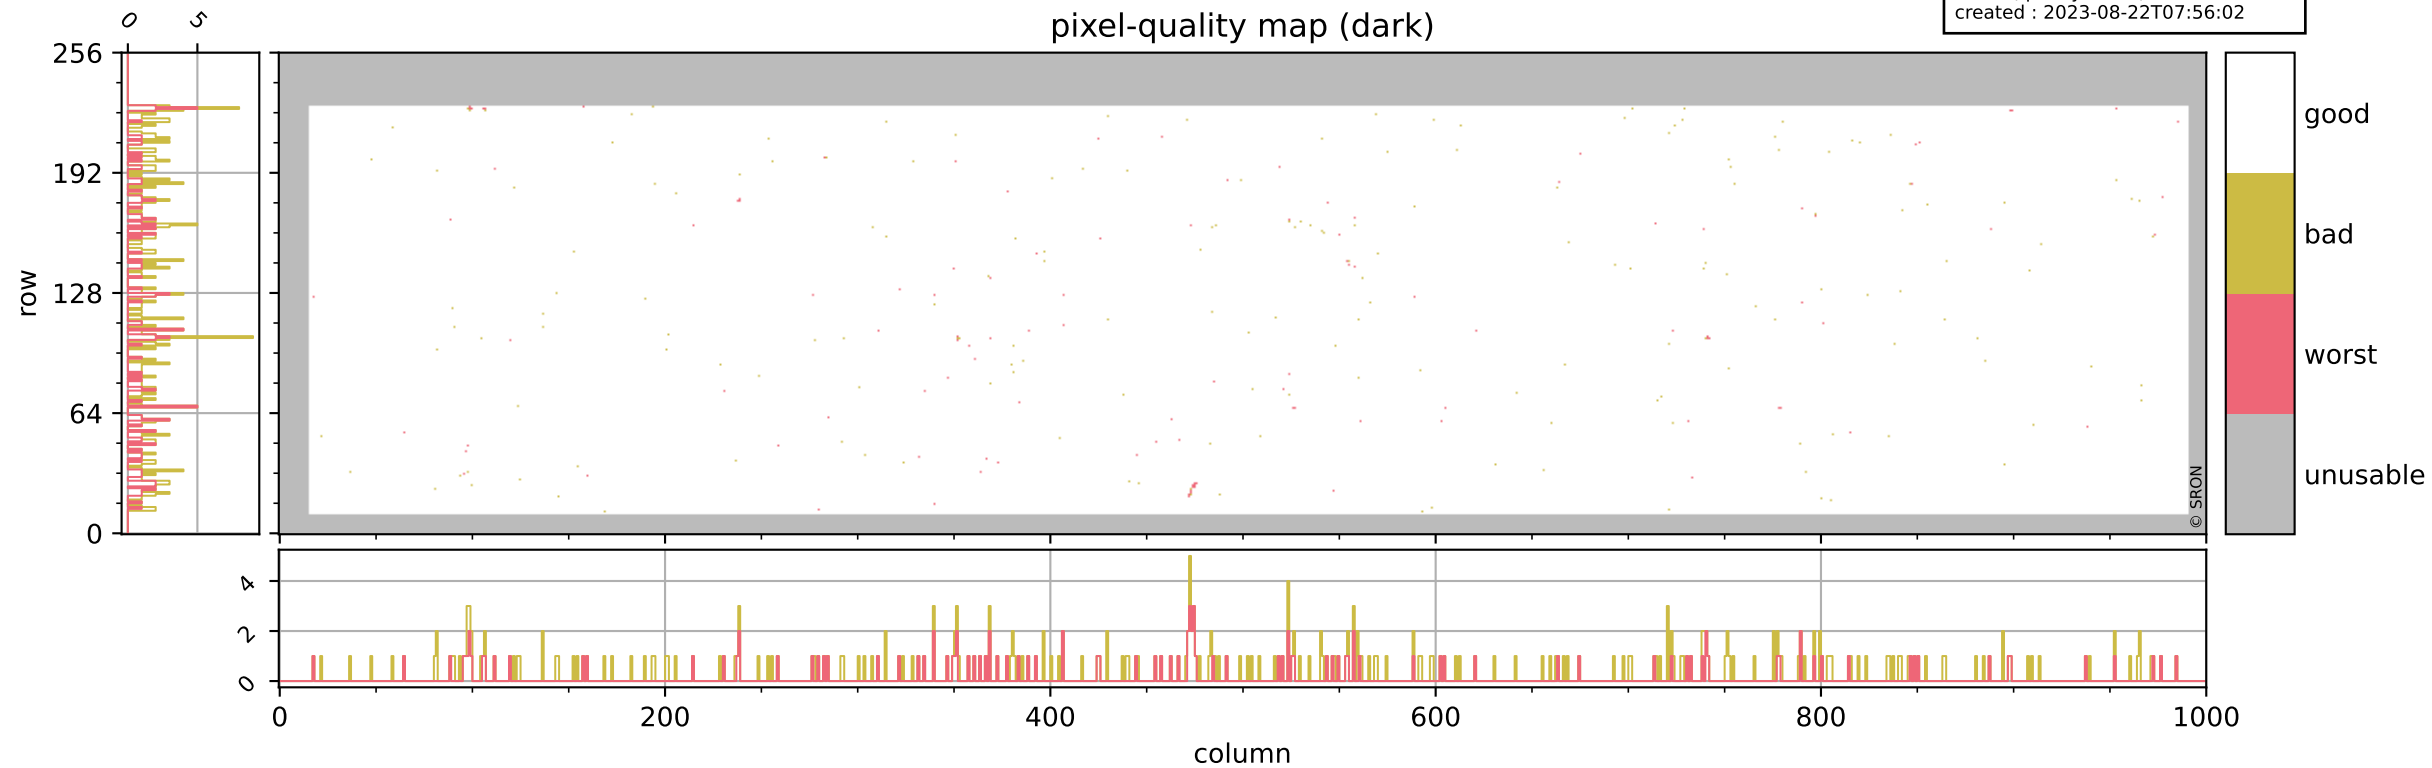

Tropomi SWIR pixel quality (official)

orbits : 20 in [8362, 8407]
coverage : 2019-05-25 / 2019-05-28
bad (quality < 0.8) : 3030
worst (quality < 0.1) : 358
created : 2023-08-22T07:56:02

pixel-quality map

Tropomi SWIR pixel quality (official)

orbits : 20 in [8362, 8407]
coverage : 2019-05-25 / 2019-05-28
bad (quality < 0.8) : 294
worst (quality < 0.1) : 115
created : 2023-08-22T07:56:02

Tropomi SWIR pixel quality (official)

orbits : 20 in [8362, 8407]
coverage : 2019-05-25 / 2019-05-28
bad (quality < 0.8) : 2780
worst (quality < 0.1) : 278
created : 2023-08-22T07:56:03

pixel-quality map (noise average)

Tropomi SWIR pixel quality (official)

orbits : 20 in [8362, 8407]
coverage : 2019-05-25 / 2019-05-28
to good : 384
good to bad : 1013
to worst : 152
created : 2023-08-22T07:56:03

total quality compared with SWIR pixel-quality CKD

Tropomi SWIR pixel quality (official)