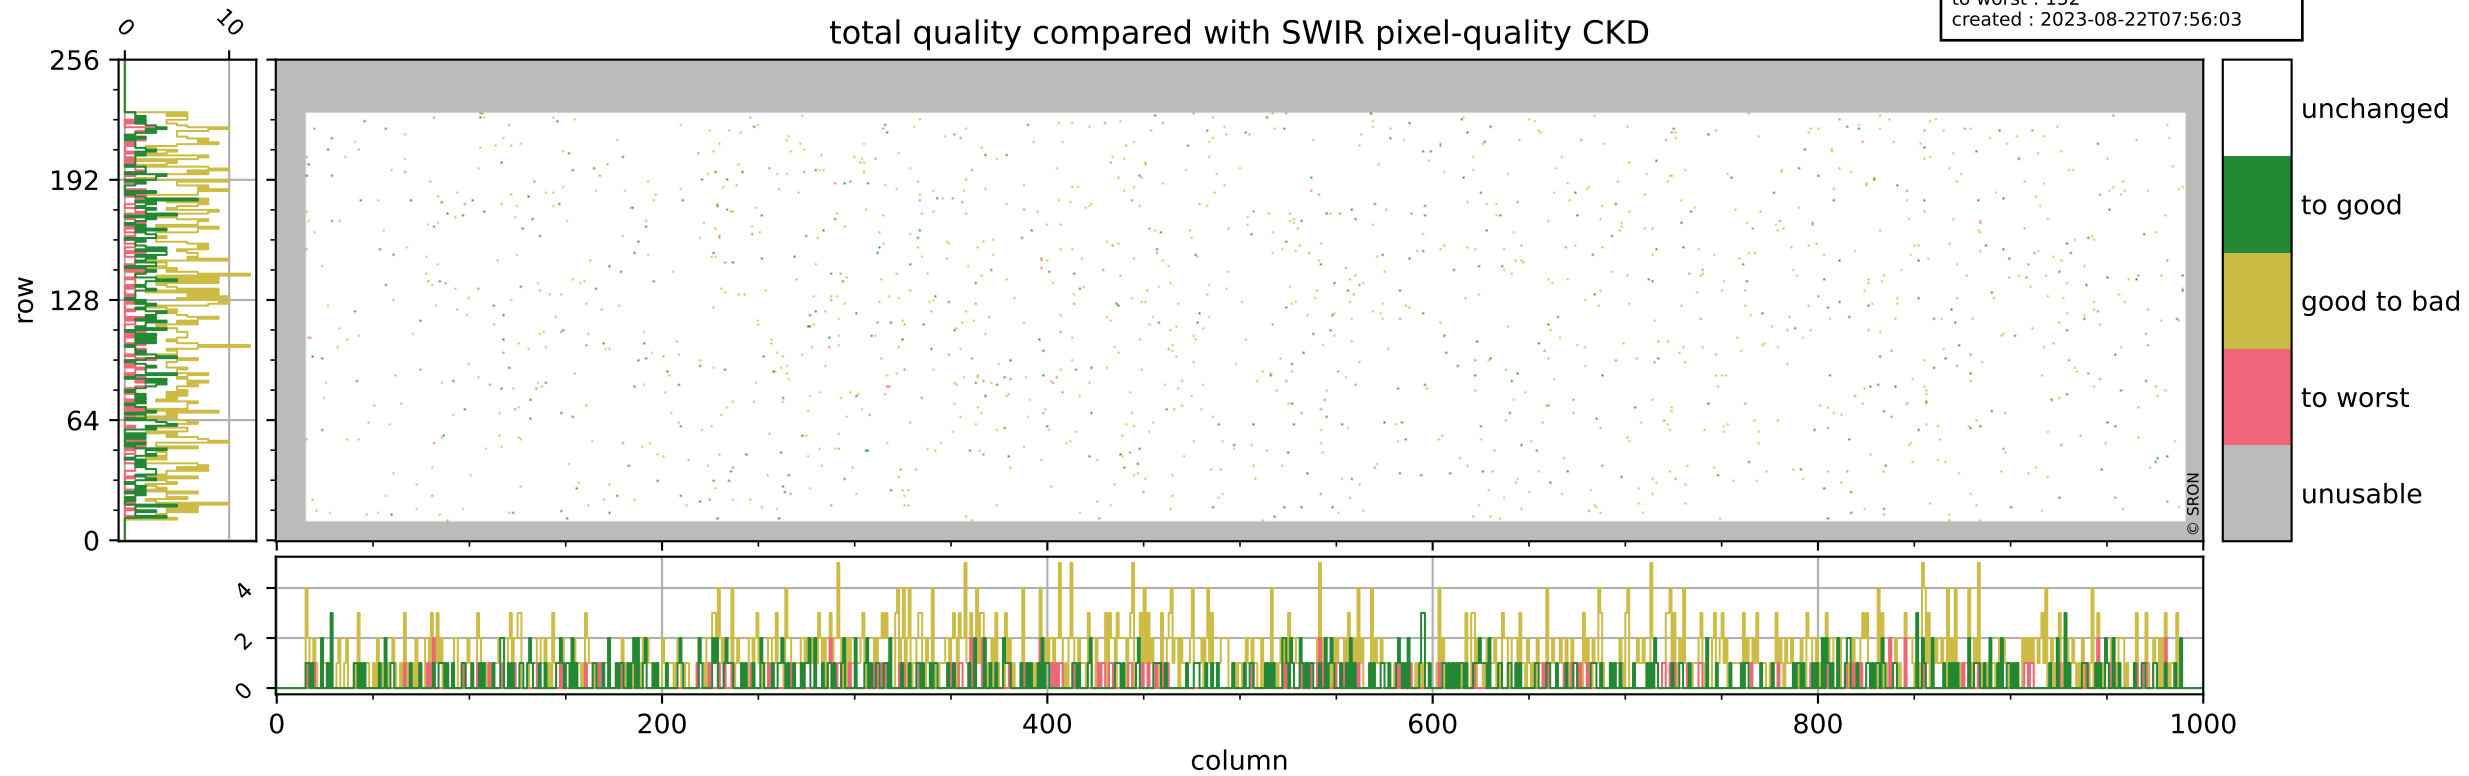

Tropomi SWIR pixel quality (official)

orbits : 20 in [8362, 8407]
coverage : 2019-05-25 / 2019-05-28
bad (quality < 0.8) : 294
worst (quality < 0.1) : 115
created : 2023-08-22T07:56:02

Tropomi SWIR pixel quality (official)

orbits : 20 in [8362, 8407]
coverage : 2019-05-25 / 2019-05-28
bad (quality < 0.8) : 2780
worst (quality < 0.1) : 278
created : 2023-08-22T07:56:03

pixel-quality map (noise average)

Tropomi SWIR pixel quality (official)

orbits : 20 in [8362, 8407]
coverage : 2019-05-25 / 2019-05-28
to good : 384
good to bad : 1013
to worst : 152
created : 2023-08-22T07:56:03

total quality compared with SWIR pixel-quality CKD

Tropomi SWIR pixel quality (official)

orbits : 20 in [8362, 8407]
coverage : 2019-05-25 / 2019-05-28
created : 2023-08-22T07:56:03

Histograms of pixel-quality

Tropomi SWIR pixel quality (official) ground-tracks of Sentinel-5P

orbits : 20 in [8362, 8407]
coverage : 2019-05-25 / 2019-05-28
created : 2023-08-22T07:56:04