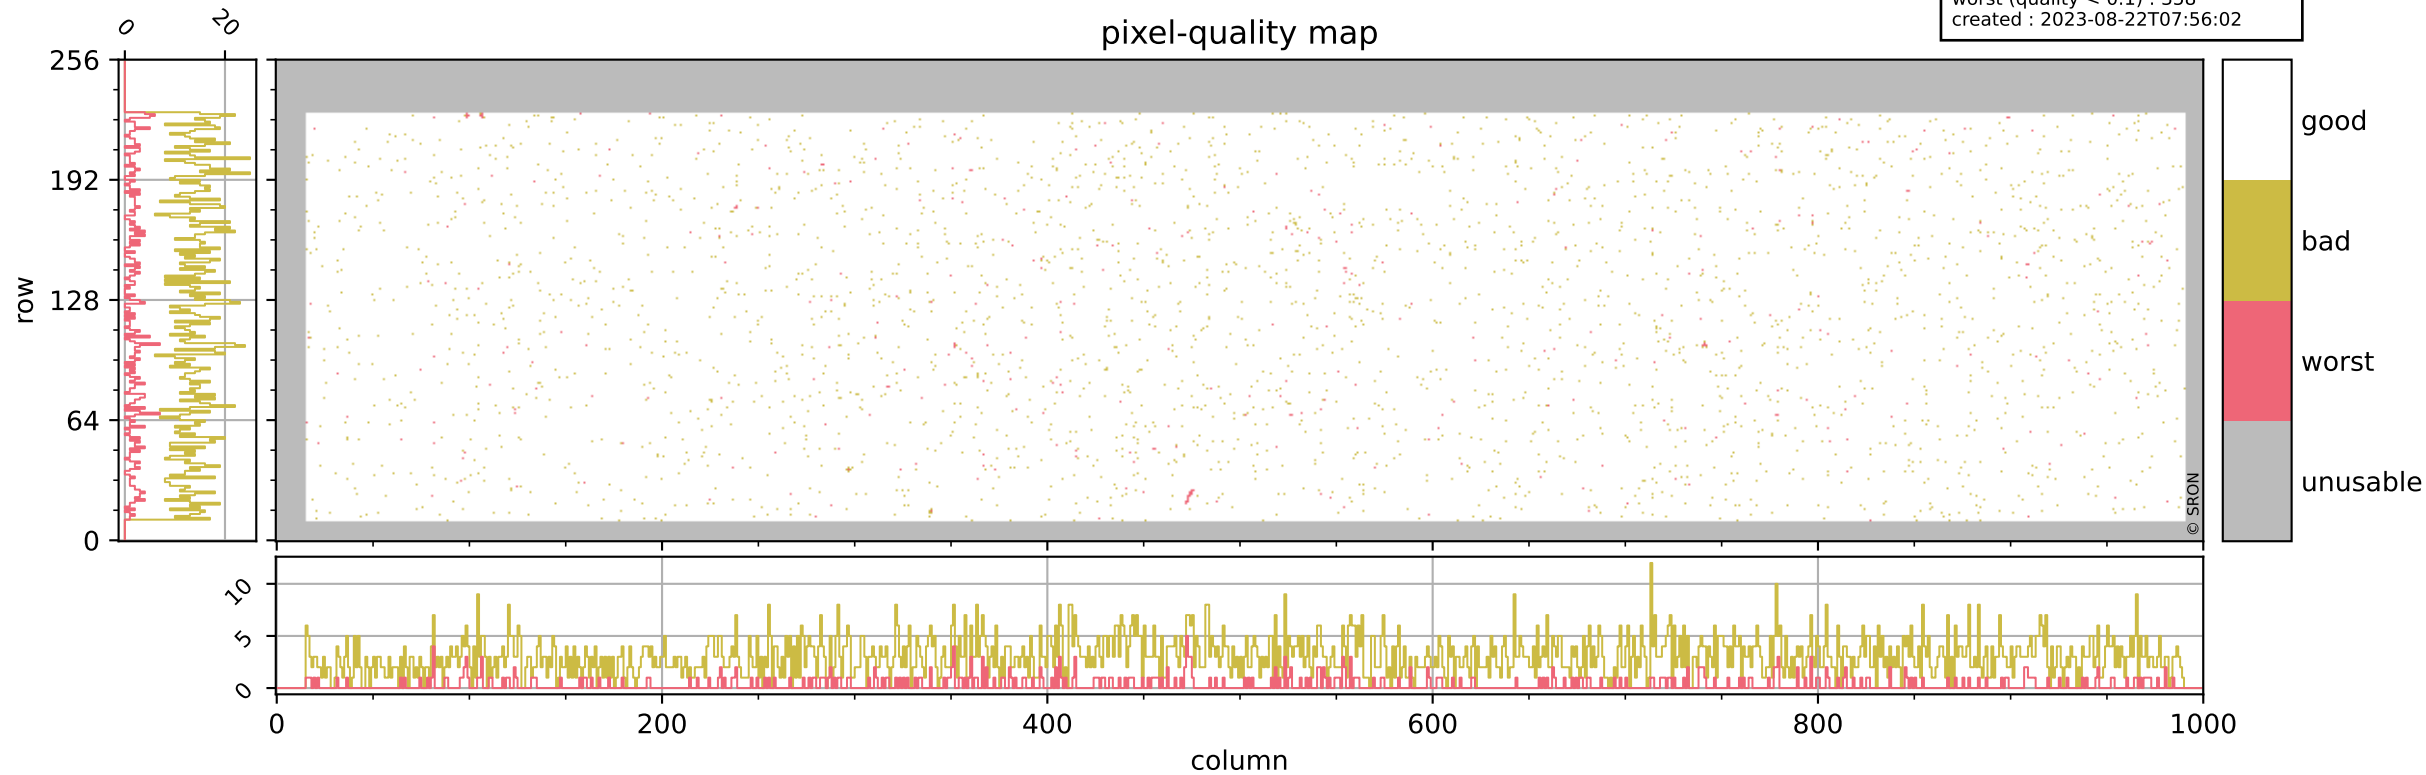

Tropomi SWIR pixel quality (official)

orbits : 20 in [8362, 8407]
coverage : 2019-05-25 / 2019-05-28
bad (quality < 0.8) : 3030
worst (quality < 0.1) : 358
created : 2023-08-22T07:56:02

pixel-quality map

Tropomi SWIR pixel quality (official)

orbits : 20 in [8362, 8407]
coverage : 2019-05-25 / 2019-05-28
bad (quality < 0.8) : 294
worst (quality < 0.1) : 115
created : 2023-08-22T07:56:02

Tropomi SWIR pixel quality (official)

orbits : 20 in [8362, 8407]
coverage : 2019-05-25 / 2019-05-28
bad (quality < 0.8) : 2780
worst (quality < 0.1) : 278
created : 2023-08-22T07:56:03

pixel-quality map (noise average)

Tropomi SWIR pixel quality (official)

orbits : 20 in [8362, 8407]
coverage : 2019-05-25 / 2019-05-28
to good : 384
good to bad : 1013
to worst : 152
created : 2023-08-22T07:56:03

total quality compared with SWIR pixel-quality CKD

Tropomi SWIR pixel quality (official)