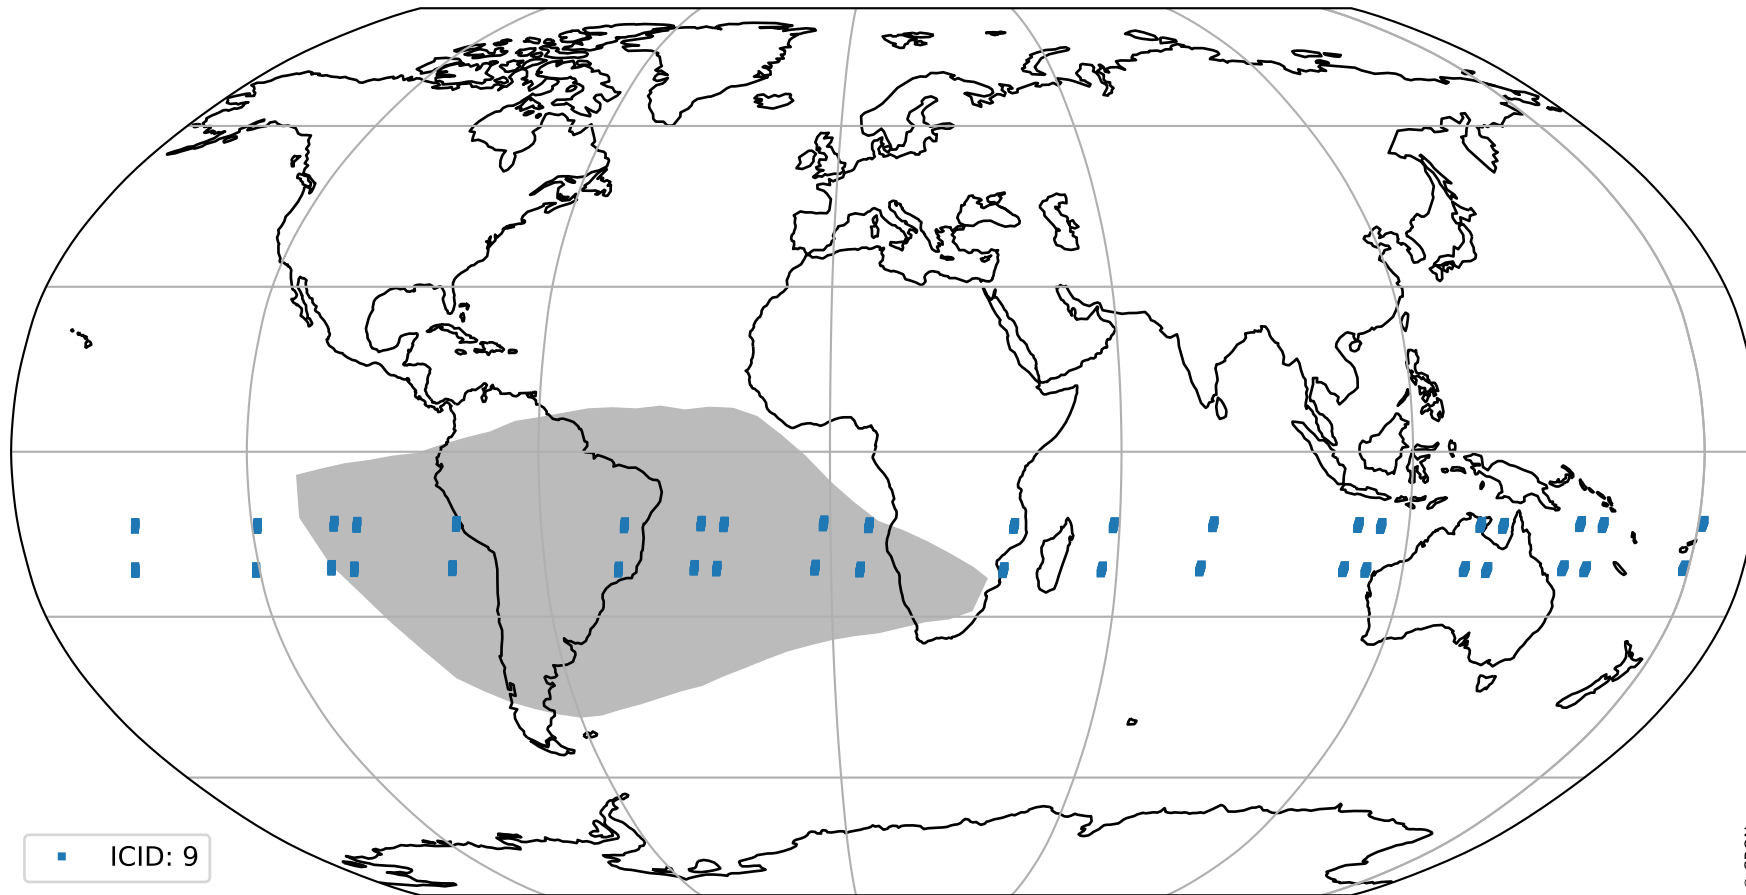

orbits : 20 in [8362, 8407]
coverage : 2019-05-25 / 2019-05-28
bad (quality < 0.8) : 2780
worst (quality < 0.1) : 278
created : 2023-08-22T07:56:03

pixel-quality map (noise average)

Tropomi SWIR pixel quality (official)

orbits : 20 in [8362, 8407]
coverage : 2019-05-25 / 2019-05-28
to good : 384
good to bad : 1013
to worst : 152
created : 2023-08-22T07:56:03

total quality compared with SWIR pixel-quality CKD

Tropomi SWIR pixel quality (official)

orbits : 20 in [8362, 8407]
coverage : 2019-05-25 / 2019-05-28
created : 2023-08-22T07:56:03

Histograms of pixel-quality

Tropomi SWIR pixel quality (official) ground-tracks of Sentinel-5P

orbits : 20 in [8362, 8407]
coverage : 2019-05-25 / 2019-05-28
created : 2023-08-22T07:56:04

Tropomi SWIR pixel quality (official)

orbits : [2827, 8407]
coverage : 2018-04-30 / 2019-05-28
created : 2023-08-22T07:56:04

trend of pixel quality & temperatures