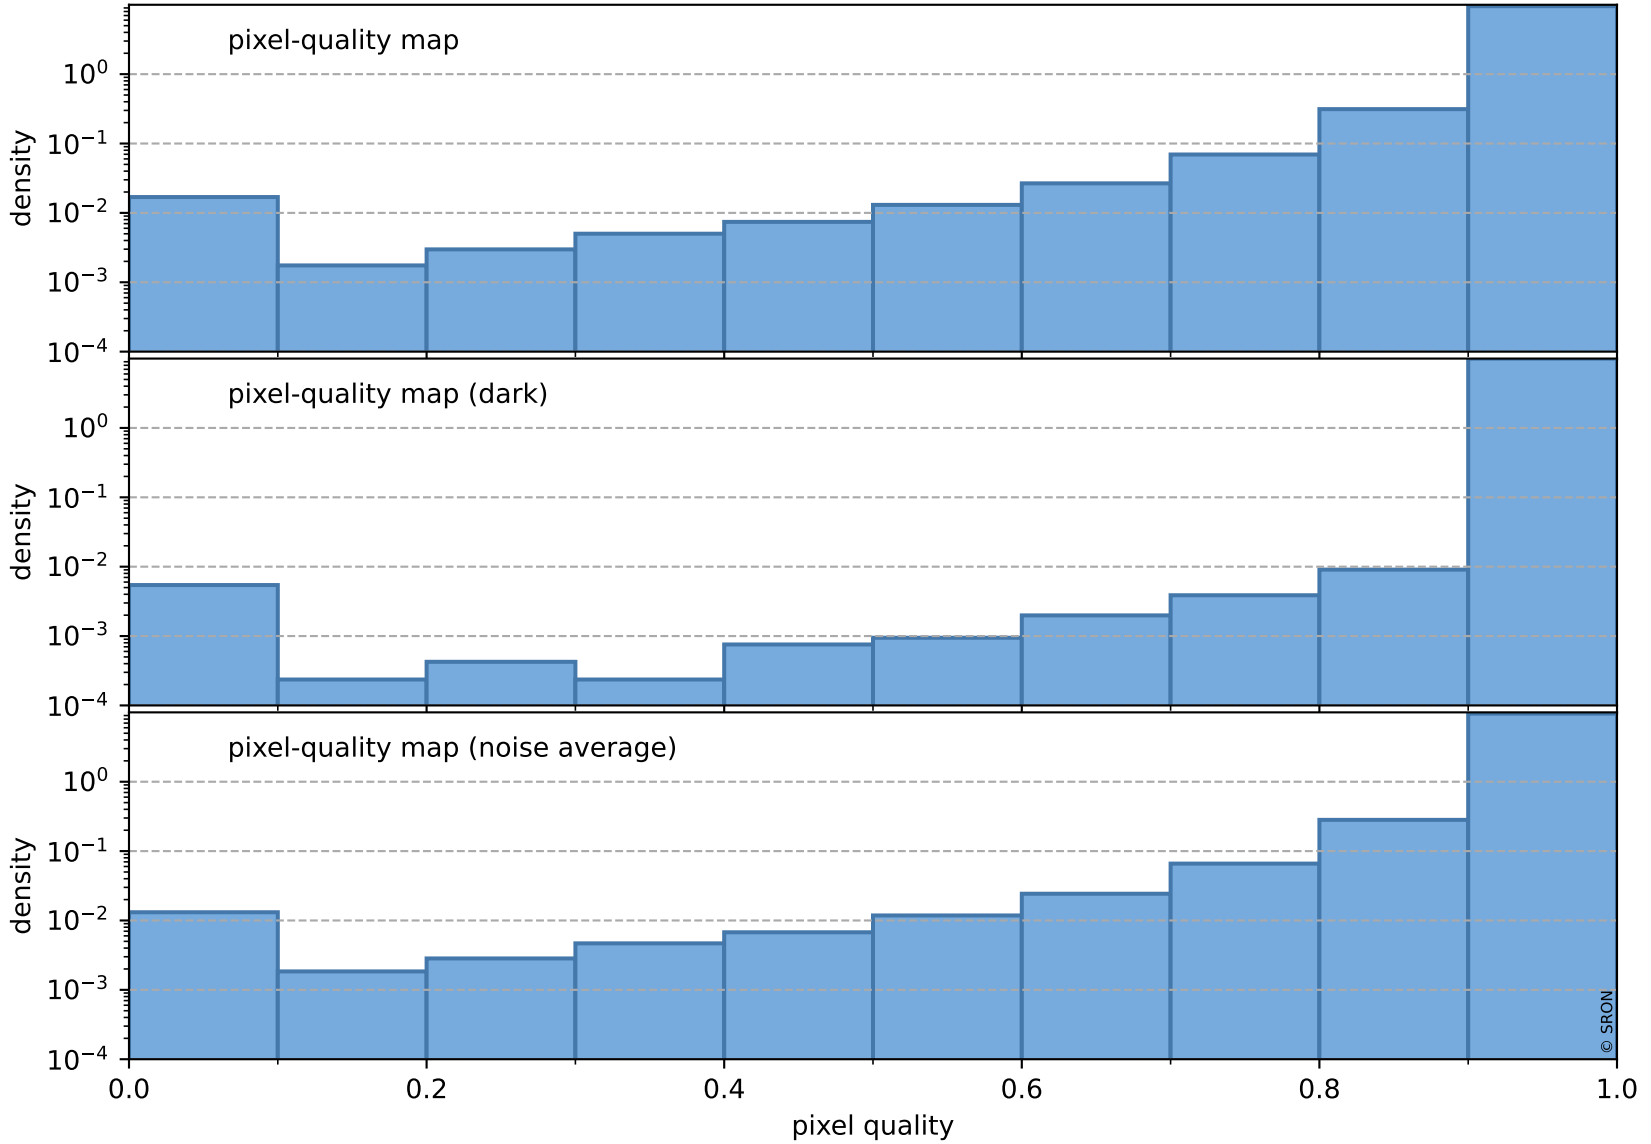

orbits : 20 in [8362, 8407]
coverage : 2019-05-25 / 2019-05-28
bad (quality < 0.8) : 2780
worst (quality < 0.1) : 278
created : 2023-08-22T07:56:03

pixel-quality map (noise average)

Tropomi SWIR pixel quality (official)

orbits : 20 in [8362, 8407]
coverage : 2019-05-25 / 2019-05-28
to good : 384
good to bad : 1013
to worst : 152
created : 2023-08-22T07:56:03

total quality compared with SWIR pixel-quality CKD

Tropomi SWIR pixel quality (official)

orbits : 20 in [8362, 8407]
coverage : 2019-05-25 / 2019-05-28
created : 2023-08-22T07:56:03

Histograms of pixel-quality

Tropomi SWIR pixel quality (official) ground-tracks of Sentinel-5P

orbits : 20 in [8362, 8407]
coverage : 2019-05-25 / 2019-05-28
created : 2023-08-22T07:56:04

Tropomi SWIR pixel quality (official)

orbits : [2827, 8407]
coverage : 2018-04-30 / 2019-05-28
created : 2023-08-22T07:56:04

trend of pixel quality & temperatures