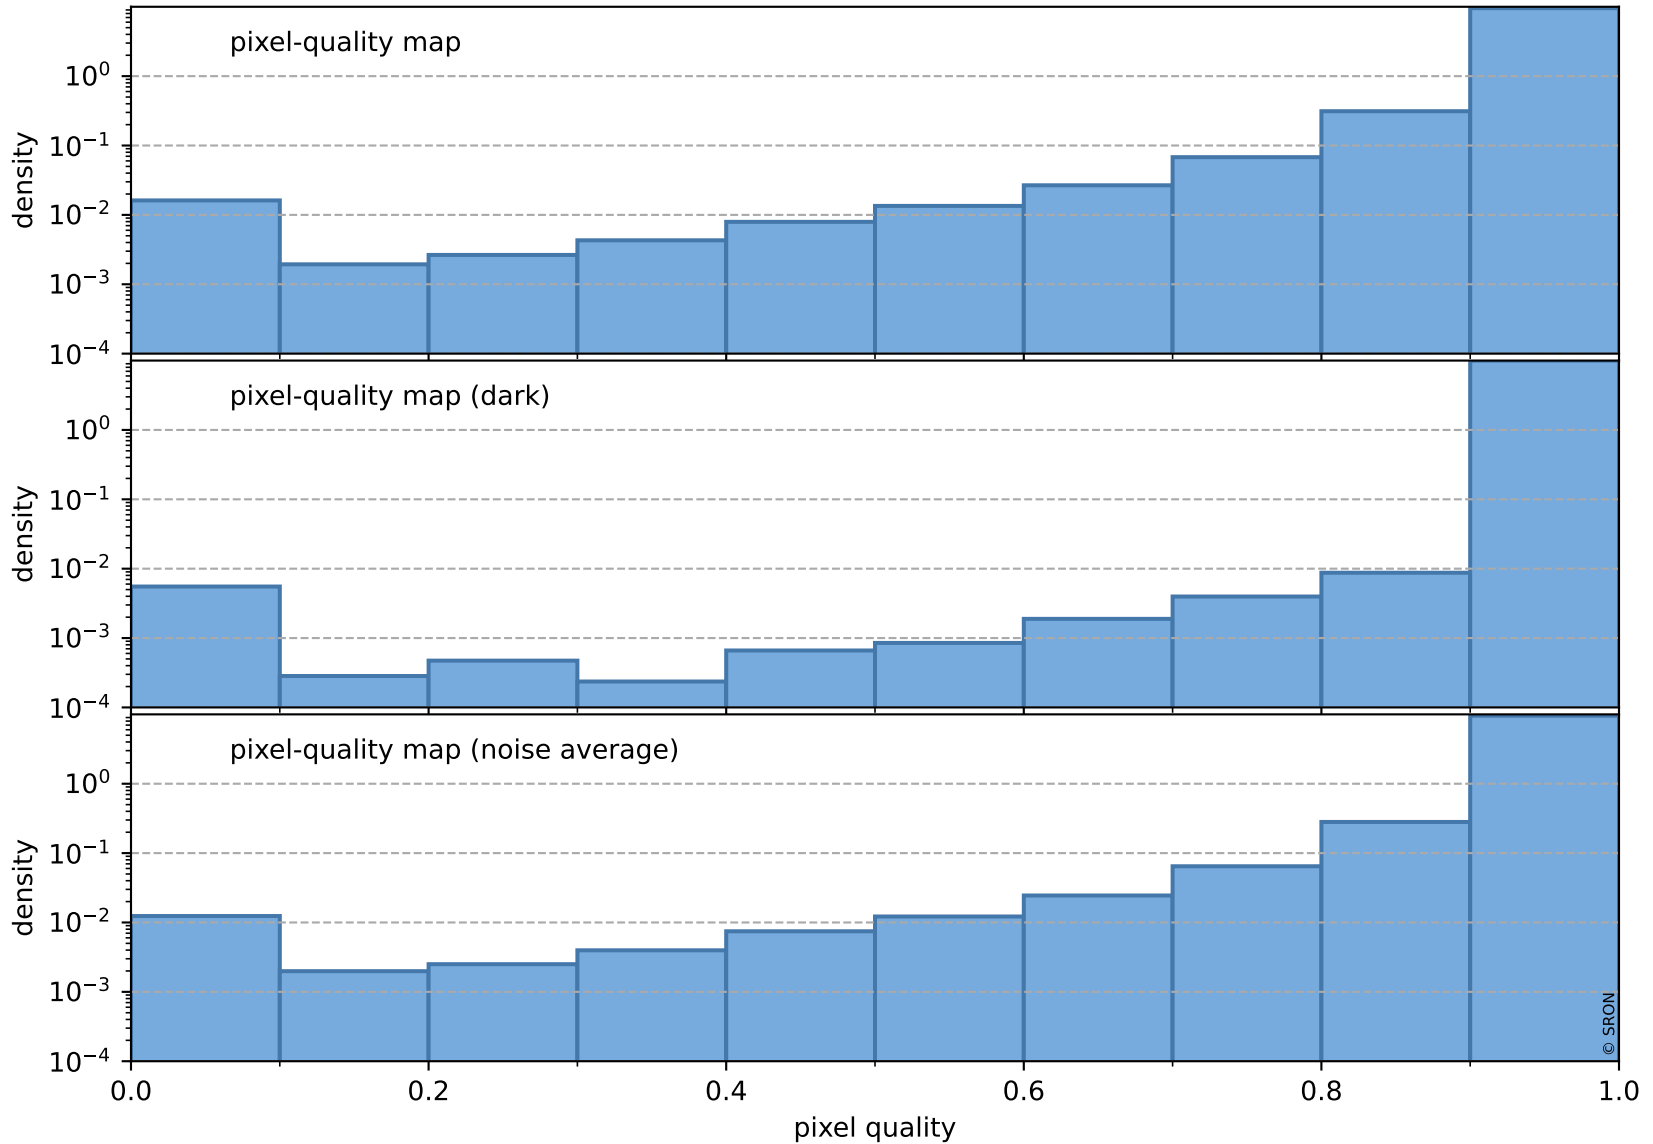

orbits : 18 in [8407, 8452]
coverage : 2019-05-29 / 2019-06-01
bad (quality < 0.8) : 2742
worst (quality < 0.1) : 262
created : 2023-08-22T07:56:09

pixel-quality map (noise average)

Tropomi SWIR pixel quality (official)

orbits : 18 in [8407, 8452]
coverage : 2019-05-29 / 2019-06-01
to good : 365
good to bad : 961
to worst : 134
created : 2023-08-22T07:56:09

total quality compared with SWIR pixel-quality CKD

Tropomi SWIR pixel quality (official)

orbits : 18 in [8407, 8452]
coverage : 2019-05-29 / 2019-06-01
created : 2023-08-22T07:56:10

Histograms of pixel-quality

Tropomi SWIR pixel quality (official) ground-tracks of Sentinel-5P

orbits : 18 in [8407, 8452]
coverage : 2019-05-29 / 2019-06-01
created : 2023-08-22T07:56:10

Tropomi SWIR pixel quality (official)

orbits : [2827, 8452]
coverage : 2018-04-30 / 2019-06-01
created : 2023-08-22T07:56:10

trend of pixel quality & temperatures