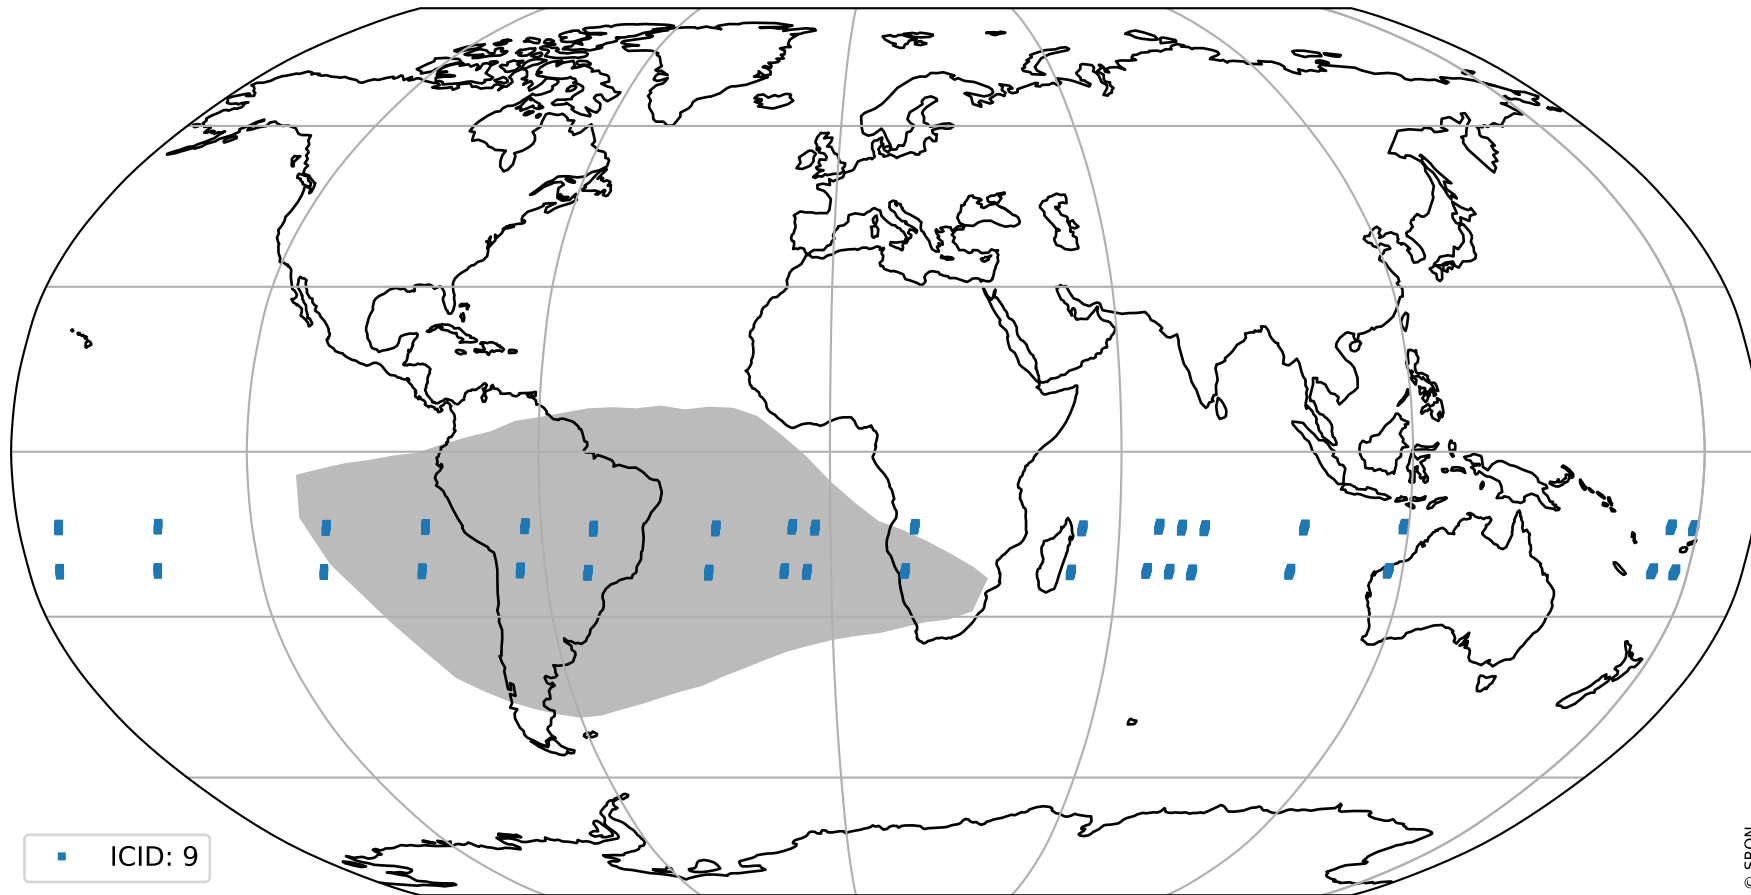

orbits : 18 in [8407, 8452]
coverage : 2019-05-29 / 2019-06-01
bad (quality < 0.8) : 2742
worst (quality < 0.1) : 262
created : 2023-08-22T07:56:09

pixel-quality map (noise average)

Tropomi SWIR pixel quality (official)

orbits : 18 in [8407, 8452]
coverage : 2019-05-29 / 2019-06-01
to good : 365
good to bad : 961
to worst : 134
created : 2023-08-22T07:56:09

total quality compared with SWIR pixel-quality CKD

Tropomi SWIR pixel quality (official)

orbits : 18 in [8407, 8452]
coverage : 2019-05-29 / 2019-06-01
created : 2023-08-22T07:56:10

Histograms of pixel-quality

Tropomi SWIR pixel quality (official) ground-tracks of Sentinel-5P

orbits : 18 in [8407, 8452]
coverage : 2019-05-29 / 2019-06-01
created : 2023-08-22T07:56:10