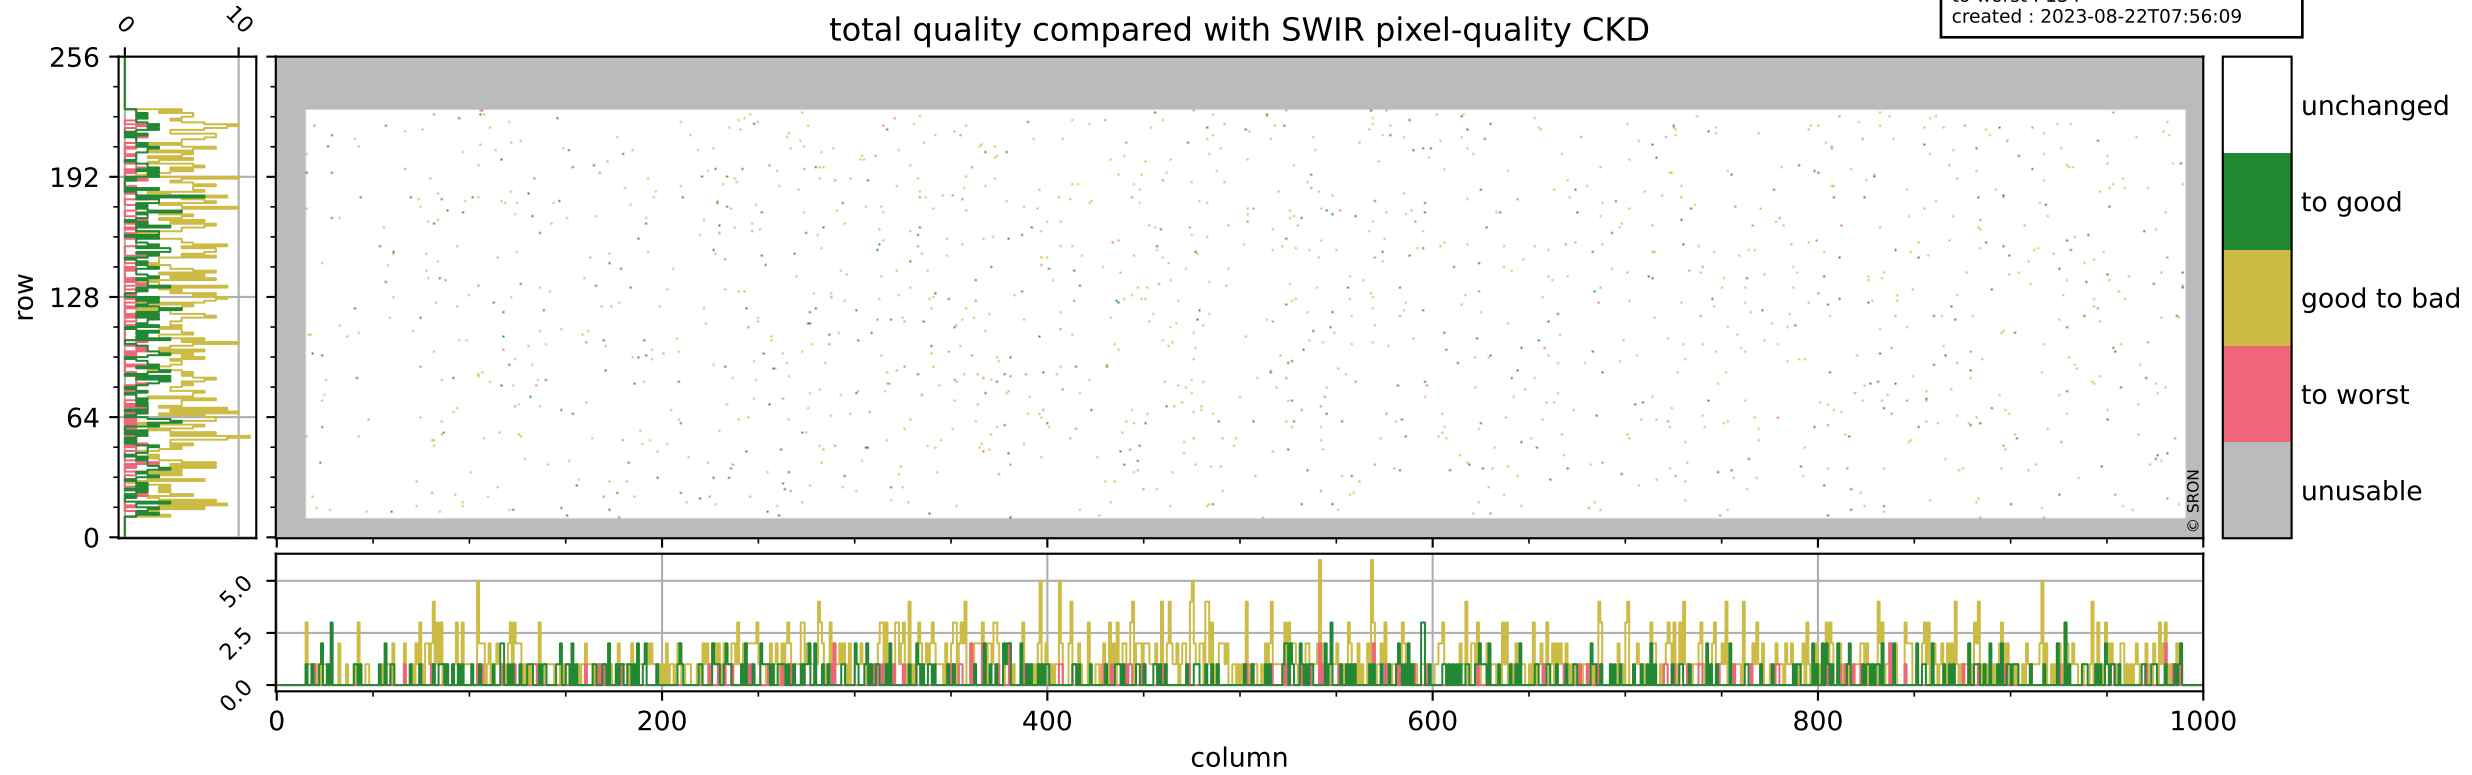

Tropomi SWIR pixel quality (official)

orbits : 18 in [8407, 8452]
coverage : 2019-05-29 / 2019-06-01
bad (quality < 0.8) : 294
worst (quality < 0.1) : 117
created : 2023-08-22T07:56:09

Tropomi SWIR pixel quality (official)

orbits : 18 in [8407, 8452]
coverage : 2019-05-29 / 2019-06-01
bad (quality < 0.8) : 2742
worst (quality < 0.1) : 262
created : 2023-08-22T07:56:09

pixel-quality map (noise average)

Tropomi SWIR pixel quality (official)

orbits : 18 in [8407, 8452]
coverage : 2019-05-29 / 2019-06-01
to good : 365
good to bad : 961
to worst : 134
created : 2023-08-22T07:56:09

total quality compared with SWIR pixel-quality CKD

Tropomi SWIR pixel quality (official)

orbits : 18 in [8407, 8452]
coverage : 2019-05-29 / 2019-06-01
created : 2023-08-22T07:56:10

Histograms of pixel-quality

Tropomi SWIR pixel quality (official) ground-tracks of Sentinel-5P

orbits : 18 in [8407, 8452]
coverage : 2019-05-29 / 2019-06-01
created : 2023-08-22T07:56:10