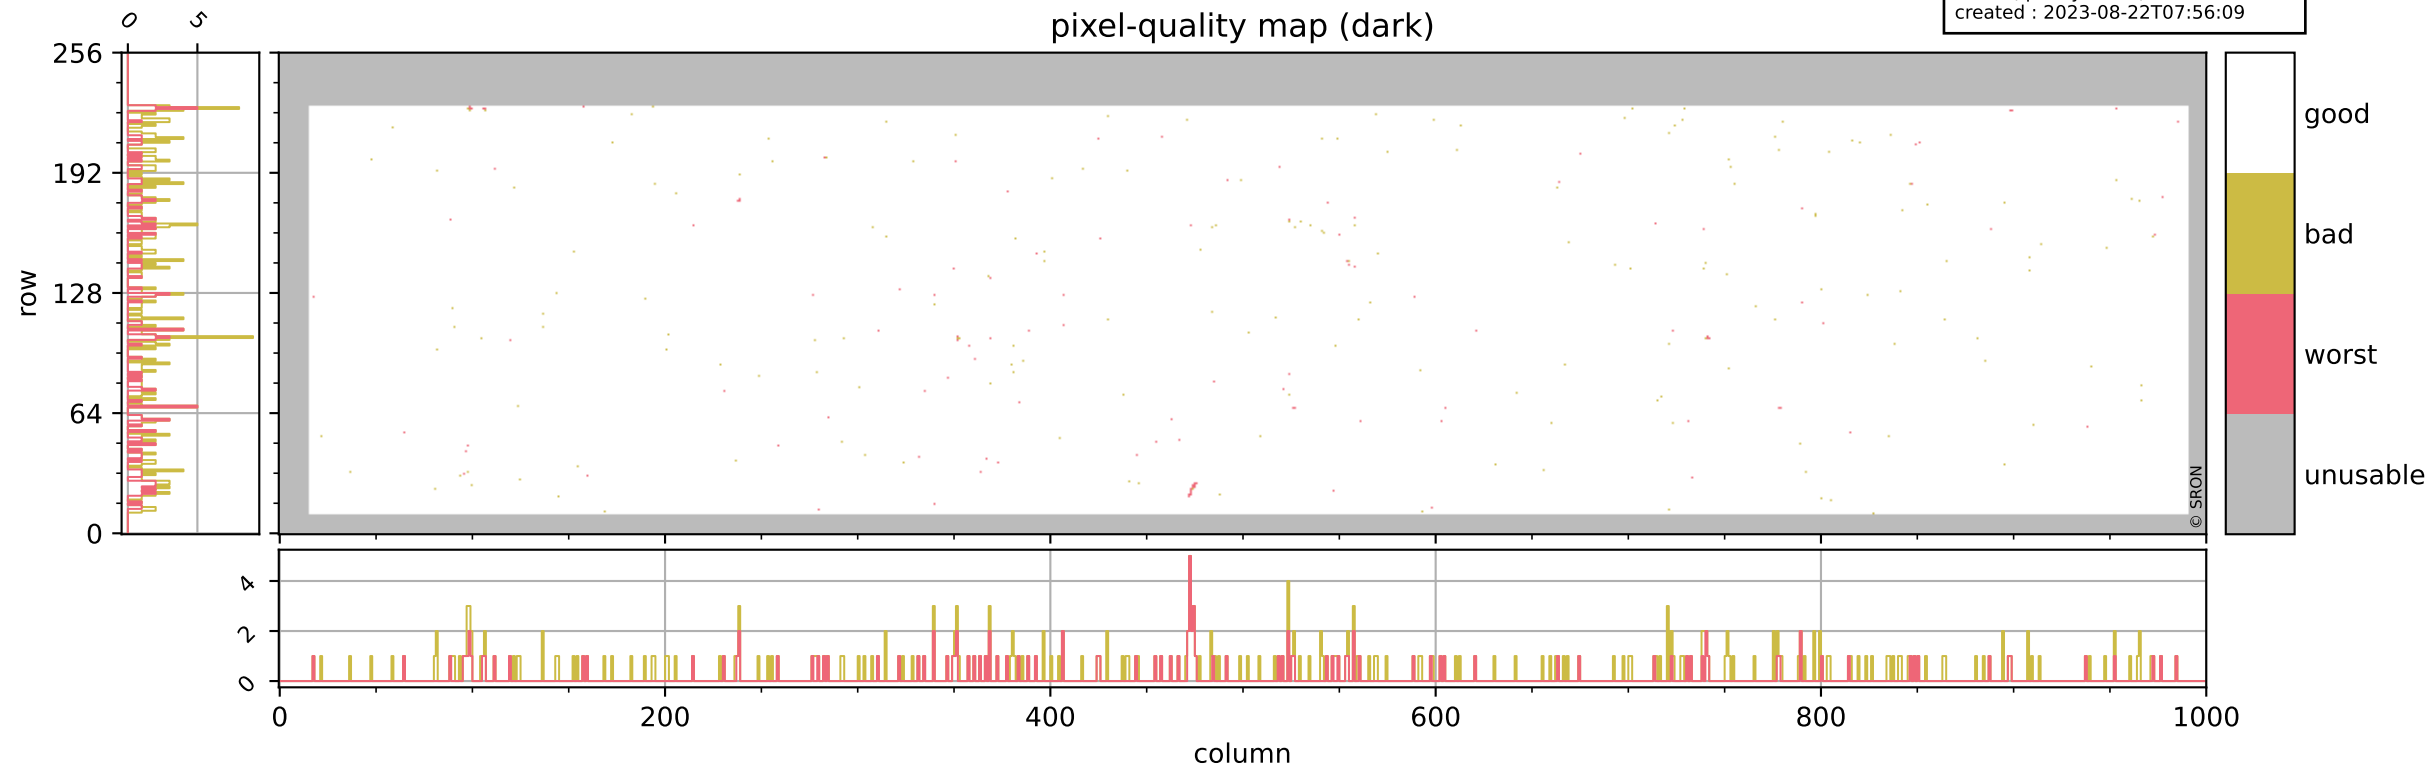

Tropomi SWIR pixel quality (official)

orbits : 18 in [8407, 8452]
coverage : 2019-05-29 / 2019-06-01
bad (quality < 0.8) : 2985
worst (quality < 0.1) : 342
created : 2023-08-22T07:56:09

pixel-quality map

Tropomi SWIR pixel quality (official)

orbits : 18 in [8407, 8452]
coverage : 2019-05-29 / 2019-06-01
bad (quality < 0.8) : 294
worst (quality < 0.1) : 117
created : 2023-08-22T07:56:09

Tropomi SWIR pixel quality (official)

orbits : 18 in [8407, 8452]
coverage : 2019-05-29 / 2019-06-01
bad (quality < 0.8) : 2742
worst (quality < 0.1) : 262
created : 2023-08-22T07:56:09

pixel-quality map (noise average)

Tropomi SWIR pixel quality (official)

orbits : 18 in [8407, 8452]
coverage : 2019-05-29 / 2019-06-01
to good : 365
good to bad : 961
to worst : 134
created : 2023-08-22T07:56:09

total quality compared with SWIR pixel-quality CKD

Tropomi SWIR pixel quality (official)