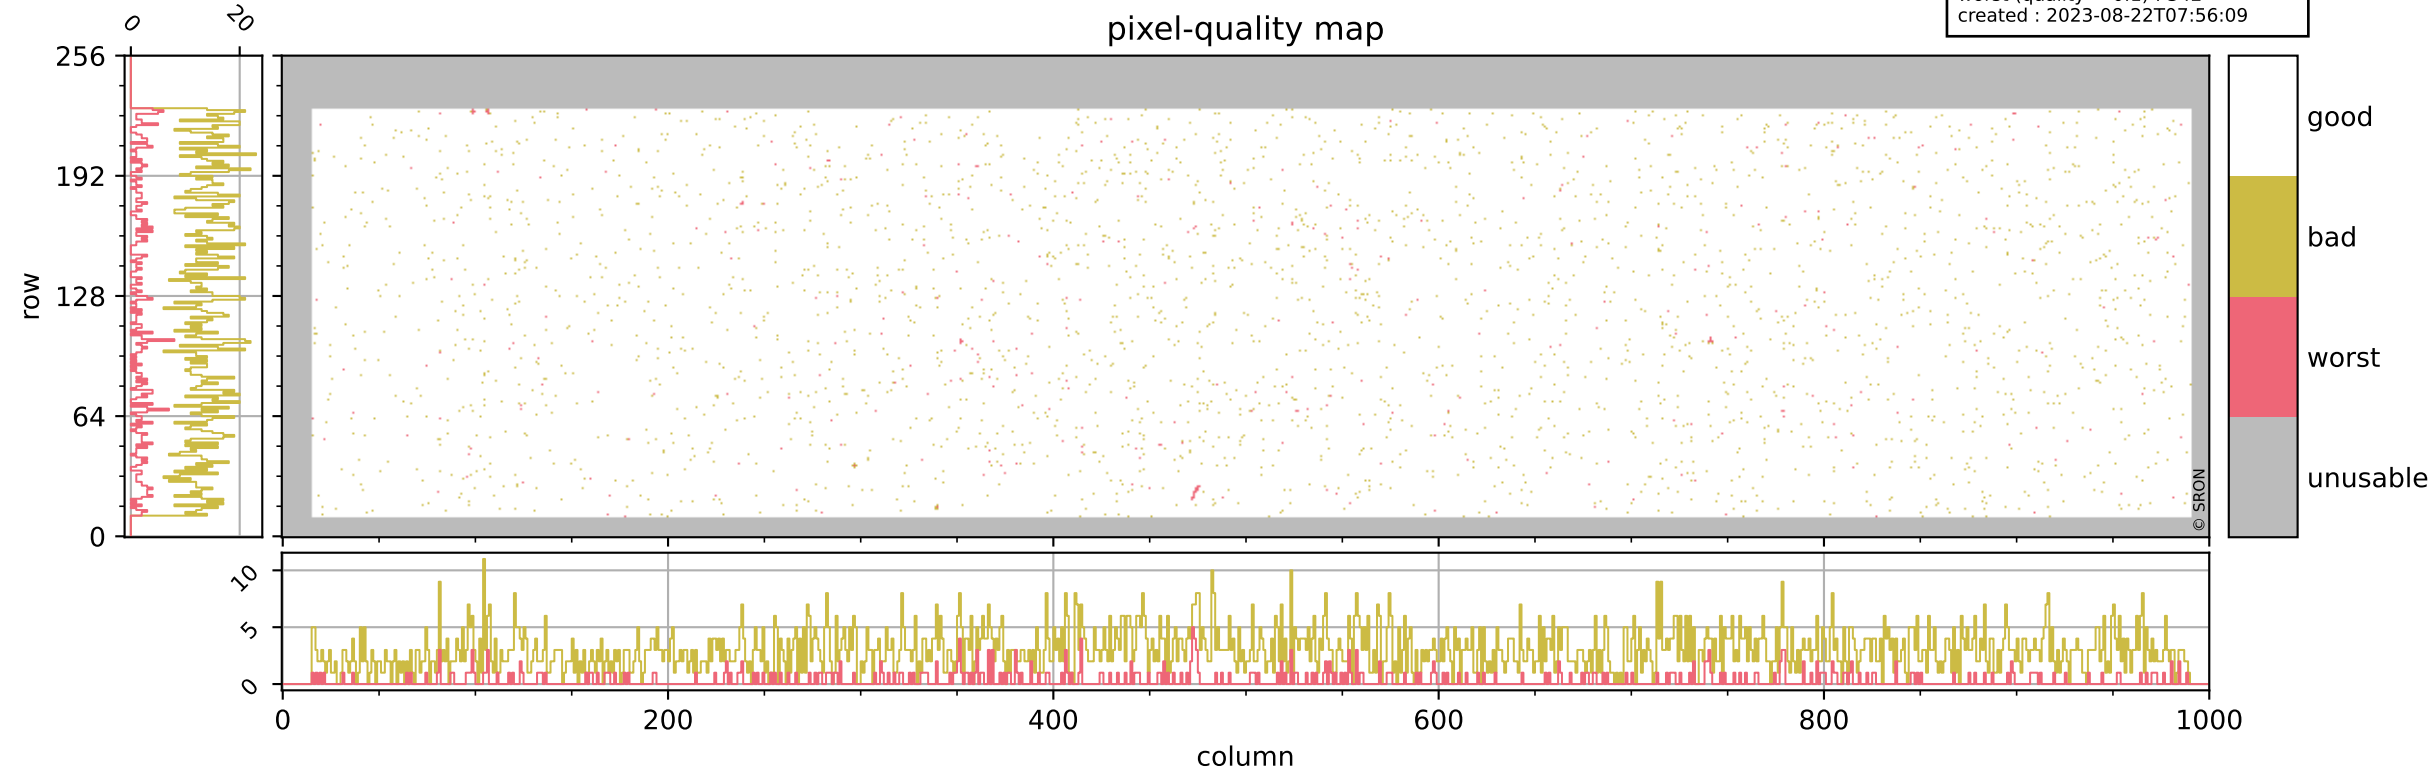

Tropomi SWIR pixel quality (official)

orbits : 18 in [8407, 8452]
coverage : 2019-05-29 / 2019-06-01
bad (quality < 0.8) : 2985
worst (quality < 0.1) : 342
created : 2023-08-22T07:56:09

pixel-quality map

Tropomi SWIR pixel quality (official)

orbits : 18 in [8407, 8452]
coverage : 2019-05-29 / 2019-06-01
bad (quality < 0.8) : 294
worst (quality < 0.1) : 117
created : 2023-08-22T07:56:09

Tropomi SWIR pixel quality (official)

orbits : 18 in [8407, 8452]
coverage : 2019-05-29 / 2019-06-01
bad (quality < 0.8) : 2742
worst (quality < 0.1) : 262
created : 2023-08-22T07:56:09

pixel-quality map (noise average)

Tropomi SWIR pixel quality (official)

orbits : 18 in [8407, 8452]
coverage : 2019-05-29 / 2019-06-01
created : 2023-08-22T07:56:10

Histograms of pixel-quality

Tropomi SWIR pixel quality (official) ground-tracks of Sentinel-5P

orbits : 18 in [8407, 8452]
coverage : 2019-05-29 / 2019-06-01
created : 2023-08-22T07:56:10