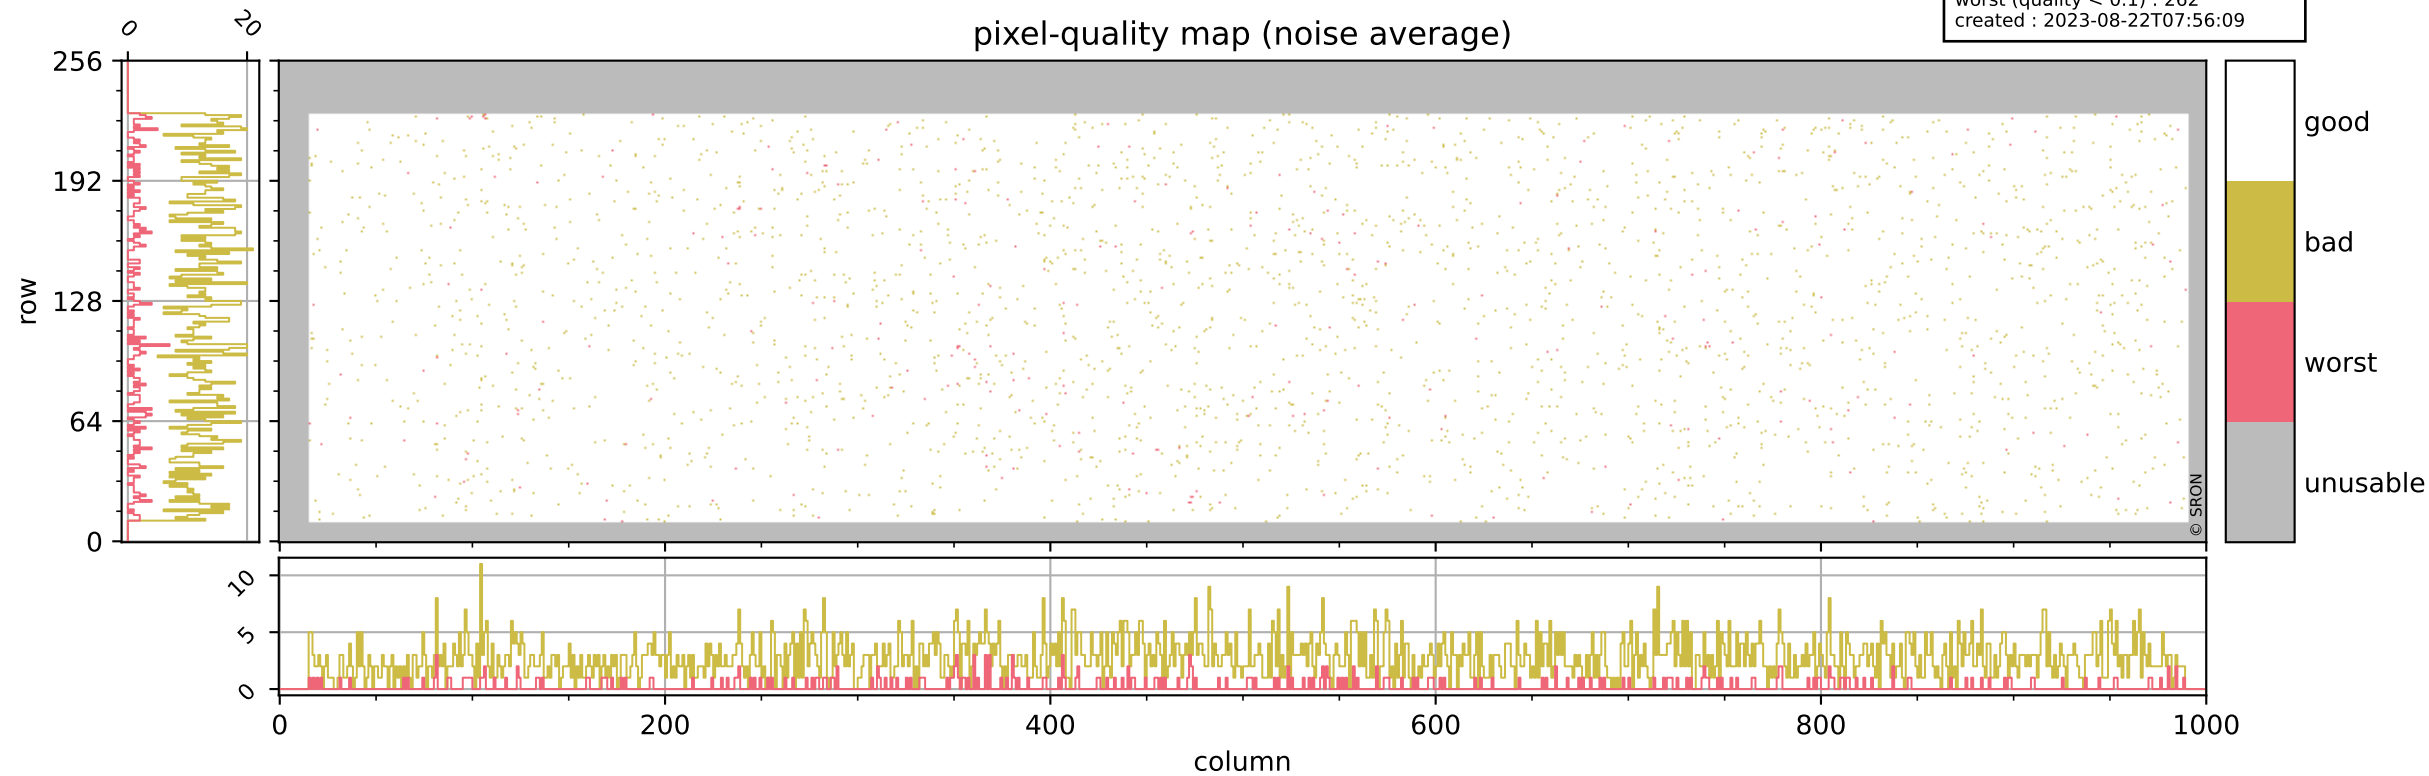

Tropomi SWIR pixel quality (official)

orbits : 18 in [8407, 8452]
coverage : 2019-05-29 / 2019-06-01
bad (quality < 0.8) : 294
worst (quality < 0.1) : 117
created : 2023-08-22T07:56:09

Tropomi SWIR pixel quality (official)

orbits : 18 in [8407, 8452]
coverage : 2019-05-29 / 2019-06-01
bad (quality < 0.8) : 2742
worst (quality < 0.1) : 262
created : 2023-08-22T07:56:09

pixel-quality map (noise average)

Tropomi SWIR pixel quality (official)

orbits : 18 in [8407, 8452]
coverage : 2019-05-29 / 2019-06-01
to good : 365
good to bad : 961
to worst : 134
created : 2023-08-22T07:56:09

total quality compared with SWIR pixel-quality CKD

Tropomi SWIR pixel quality (official)

orbits : 18 in [8407, 8452]
coverage : 2019-05-29 / 2019-06-01
created : 2023-08-22T07:56:10

Histograms of pixel-quality

Tropomi SWIR pixel quality (official) ground-tracks of Sentinel-5P

orbits : 18 in [8407, 8452]
coverage : 2019-05-29 / 2019-06-01
created : 2023-08-22T07:56:10