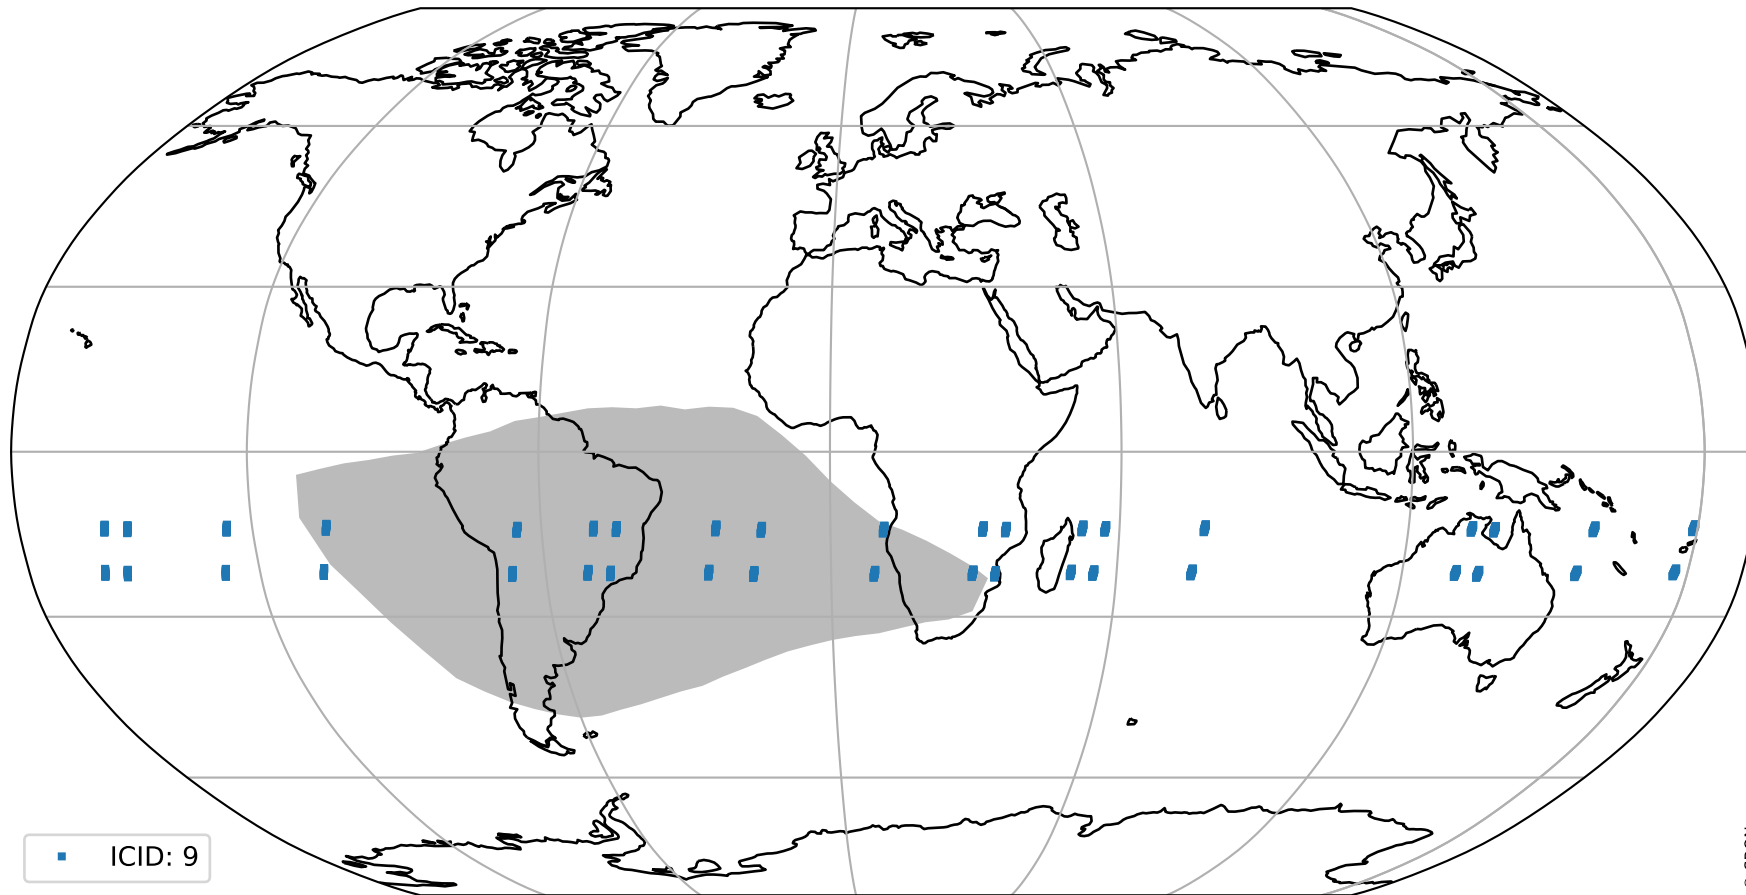

orbits : 19 in [8437, 8482]
coverage : 2019-05-31 / 2019-06-03
bad (quality < 0.8) : 2725
worst (quality < 0.1) : 265
created : 2023-08-22T07:56:14

Tropomi SWIR pixel quality (official)

orbits : 19 in [8437, 8482]
coverage : 2019-05-31 / 2019-06-03
to good : 358
good to bad : 939
to worst : 136
created : 2023-08-22T07:56:14

total quality compared with SWIR pixel-quality CKD

Tropomi SWIR pixel quality (official)

orbits : 19 in [8437, 8482]
coverage : 2019-05-31 / 2019-06-03
created : 2023-08-22T07:56:14

Histograms of pixel-quality

Tropomi SWIR pixel quality (official) ground-tracks of Sentinel-5P

orbits : 19 in [8437, 8482]
coverage : 2019-05-31 / 2019-06-03
created : 2023-08-22T07:56:15

Tropomi SWIR pixel quality (official)

orbits : [2827, 8482]
coverage : 2018-04-30 / 2019-06-03
created : 2023-08-22T07:56:15