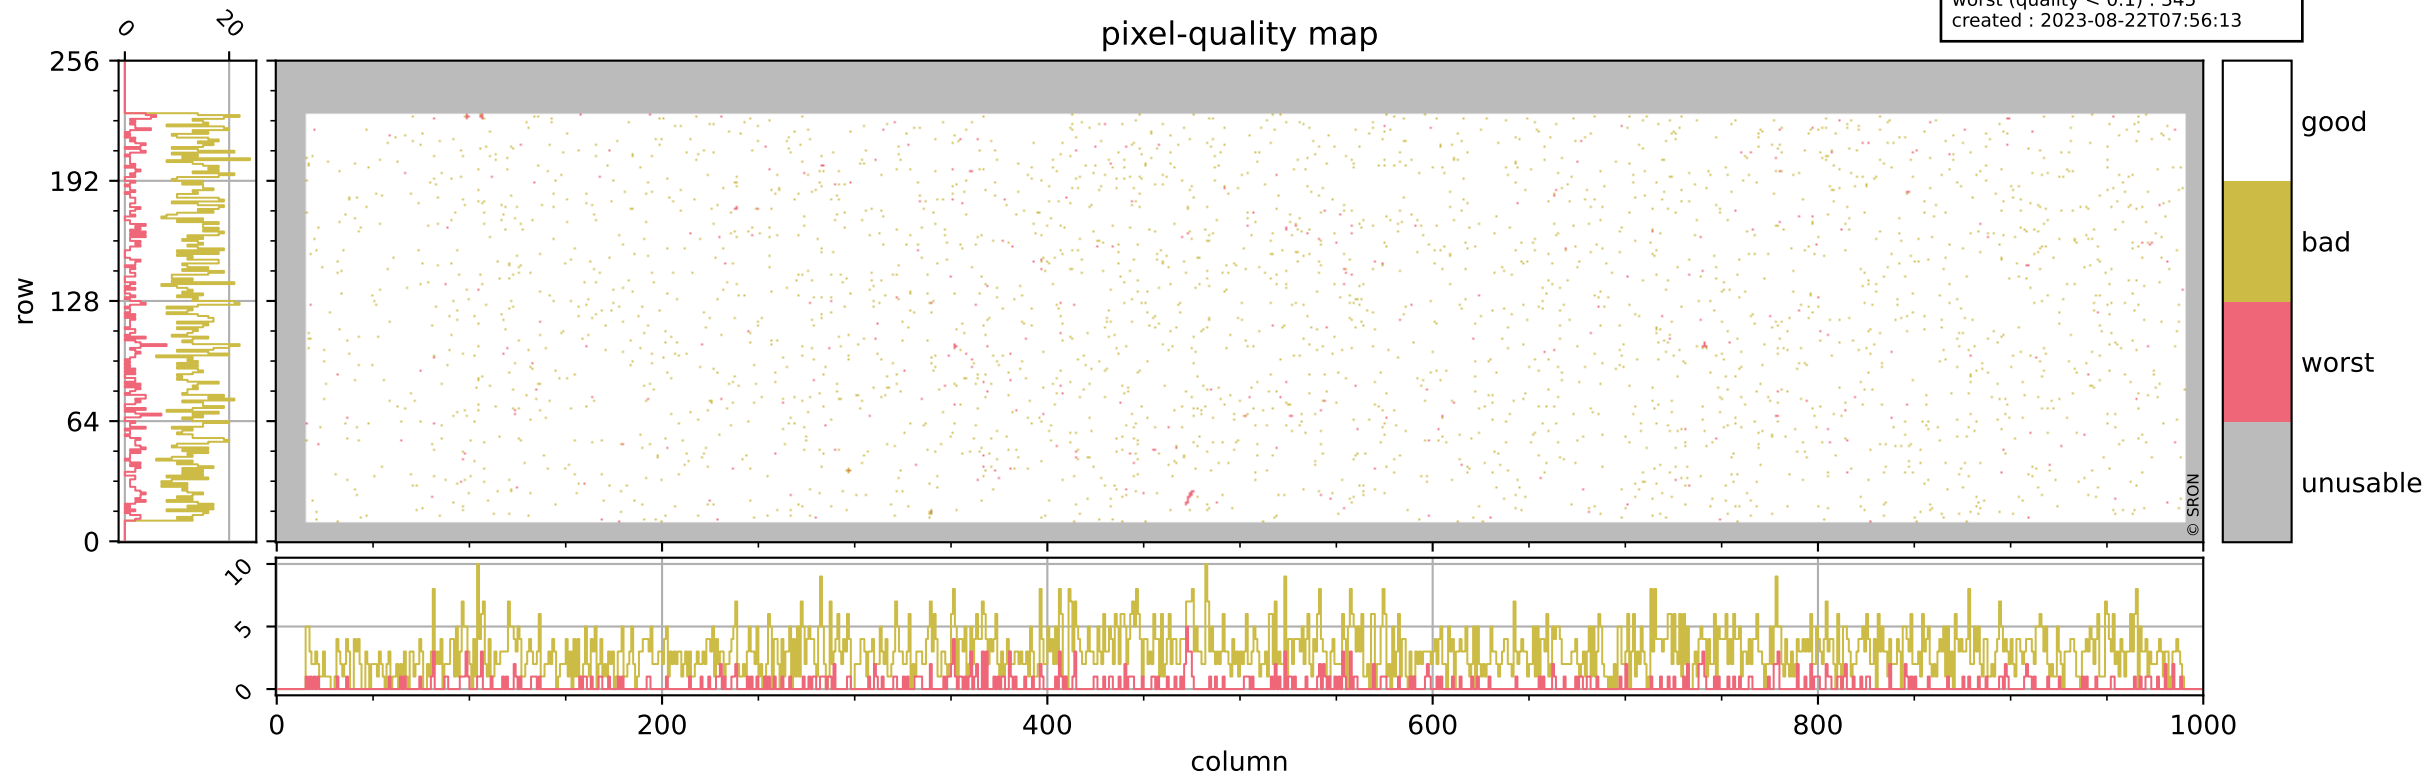

Tropomi SWIR pixel quality (official)

orbits : 19 in [8437, 8482]
coverage : 2019-05-31 / 2019-06-03
bad (quality < 0.8) : 2967
worst (quality < 0.1) : 345
created : 2023-08-22T07:56:13

pixel-quality map

Tropomi SWIR pixel quality (official)

orbits : 19 in [8437, 8482]
coverage : 2019-05-31 / 2019-06-03
bad (quality < 0.8) : 296
worst (quality < 0.1) : 117
created : 2023-08-22T07:56:14

Tropomi SWIR pixel quality (official)

orbits : 19 in [8437, 8482]
coverage : 2019-05-31 / 2019-06-03
bad (quality < 0.8) : 2725
worst (quality < 0.1) : 265
created : 2023-08-22T07:56:14

Tropomi SWIR pixel quality (official)

orbits : 19 in [8437, 8482]
coverage : 2019-05-31 / 2019-06-03
to good : 358
good to bad : 939
to worst : 136
created : 2023-08-22T07:56:14

Tropomi SWIR pixel quality (official) ground-tracks of Sentinel-5P

orbits : 19 in [8437, 8482]
coverage : 2019-05-31 / 2019-06-03
created : 2023-08-22T07:56:15

Tropomi SWIR pixel quality (official)

orbits : [2827, 8482]
coverage : 2018-04-30 / 2019-06-03
created : 2023-08-22T07:56:15