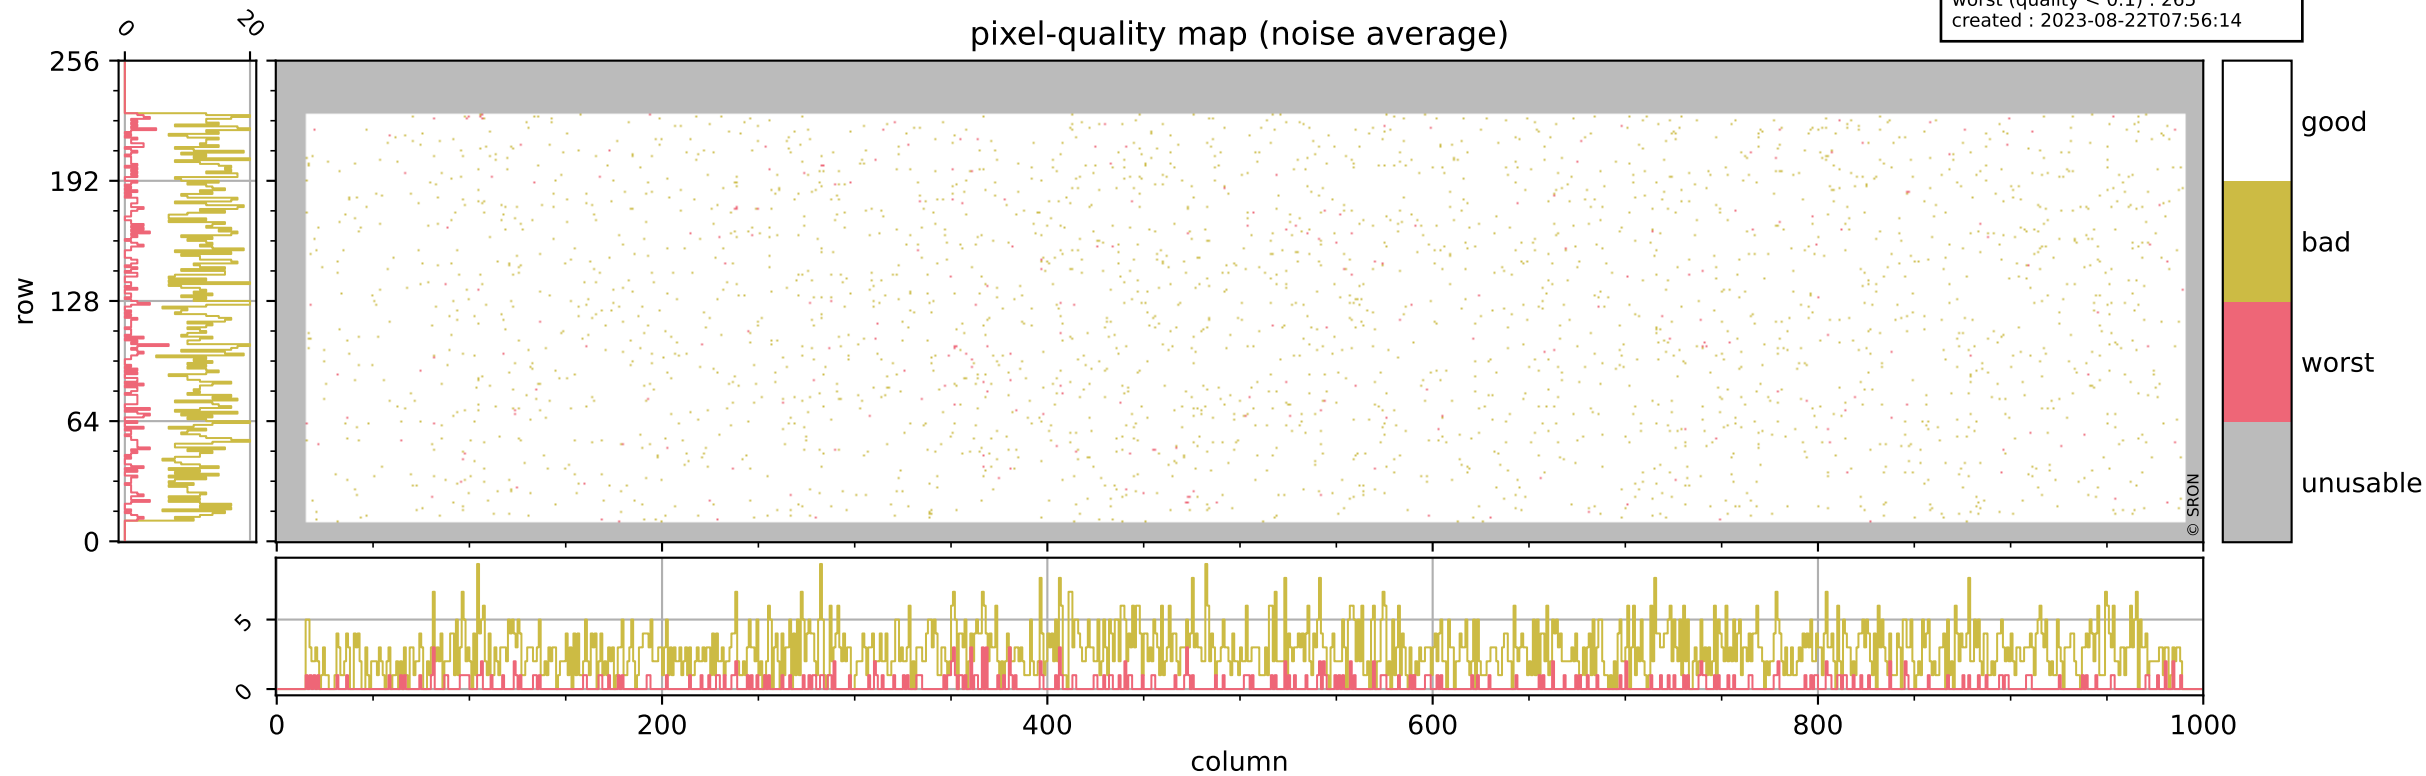

Tropomi SWIR pixel quality (official)

orbits : 19 in [8437, 8482]
coverage : 2019-05-31 / 2019-06-03
bad (quality < 0.8) : 2967
worst (quality < 0.1) : 345
created : 2023-08-22T07:56:13

pixel-quality map

Tropomi SWIR pixel quality (official)

orbits : 19 in [8437, 8482]
coverage : 2019-05-31 / 2019-06-03
bad (quality < 0.8) : 296
worst (quality < 0.1) : 117
created : 2023-08-22T07:56:14

Tropomi SWIR pixel quality (official)

orbits : 19 in [8437, 8482]
coverage : 2019-05-31 / 2019-06-03
bad (quality < 0.8) : 2725
worst (quality < 0.1) : 265
created : 2023-08-22T07:56:14

Tropomi SWIR pixel quality (official)

orbits : 19 in [8437, 8482]
coverage : 2019-05-31 / 2019-06-03
to good : 358
good to bad : 939
to worst : 136
created : 2023-08-22T07:56:14

Tropomi SWIR pixel quality (official) ground-tracks of Sentinel-5P

orbits : 19 in [8437, 8482]
coverage : 2019-05-31 / 2019-06-03
created : 2023-08-22T07:56:15

Tropomi SWIR pixel quality (official)

orbits : [2827, 8482]
coverage : 2018-04-30 / 2019-06-03
created : 2023-08-22T07:56:15