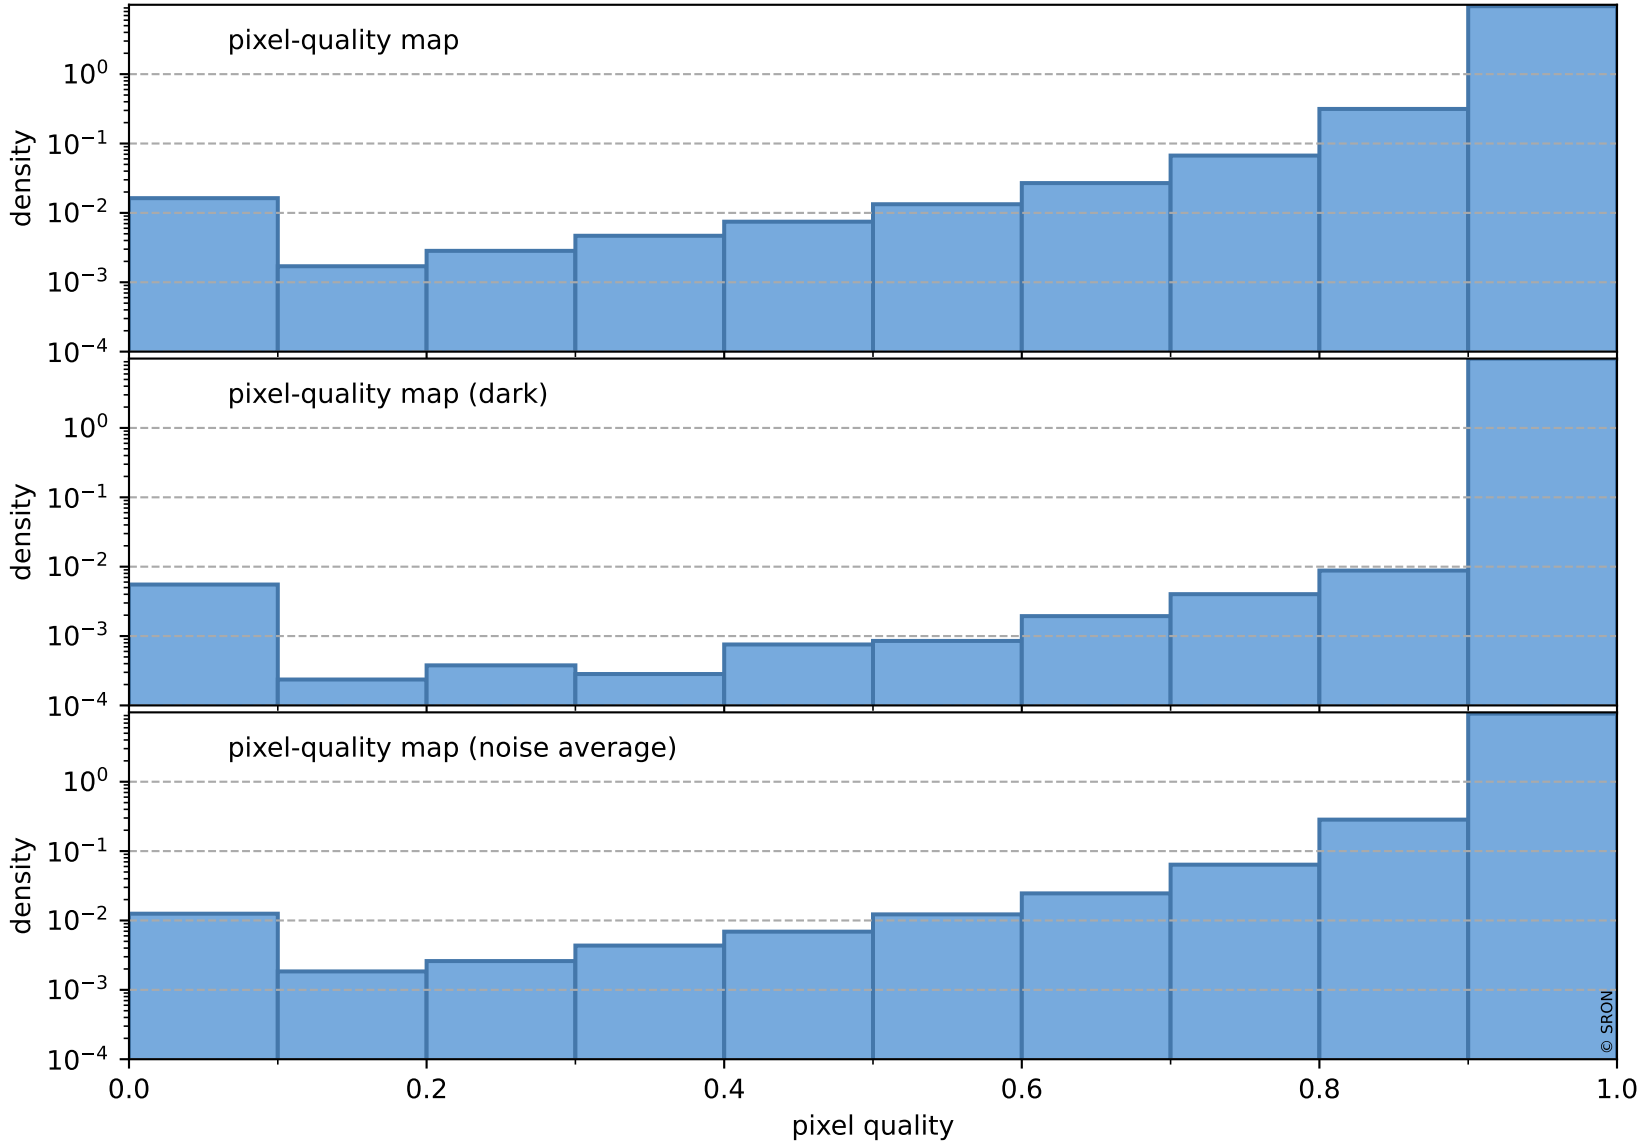

orbits : 19 in [8437, 8482]
coverage : 2019-05-31 / 2019-06-03
bad (quality < 0.8) : 2725
worst (quality < 0.1) : 265
created : 2023-08-22T07:56:14

Tropomi SWIR pixel quality (official)

orbits : 19 in [8437, 8482]
coverage : 2019-05-31 / 2019-06-03
to good : 358
good to bad : 939
to worst : 136
created : 2023-08-22T07:56:14

total quality compared with SWIR pixel-quality CKD

Tropomi SWIR pixel quality (official)

orbits : 19 in [8437, 8482]
coverage : 2019-05-31 / 2019-06-03
created : 2023-08-22T07:56:14

Histograms of pixel-quality

Tropomi SWIR pixel quality (official) ground-tracks of Sentinel-5P

orbits : 19 in [8437, 8482]
coverage : 2019-05-31 / 2019-06-03
created : 2023-08-22T07:56:15

Tropomi SWIR pixel quality (official)

orbits : [2827, 8482]
coverage : 2018-04-30 / 2019-06-03
created : 2023-08-22T07:56:15