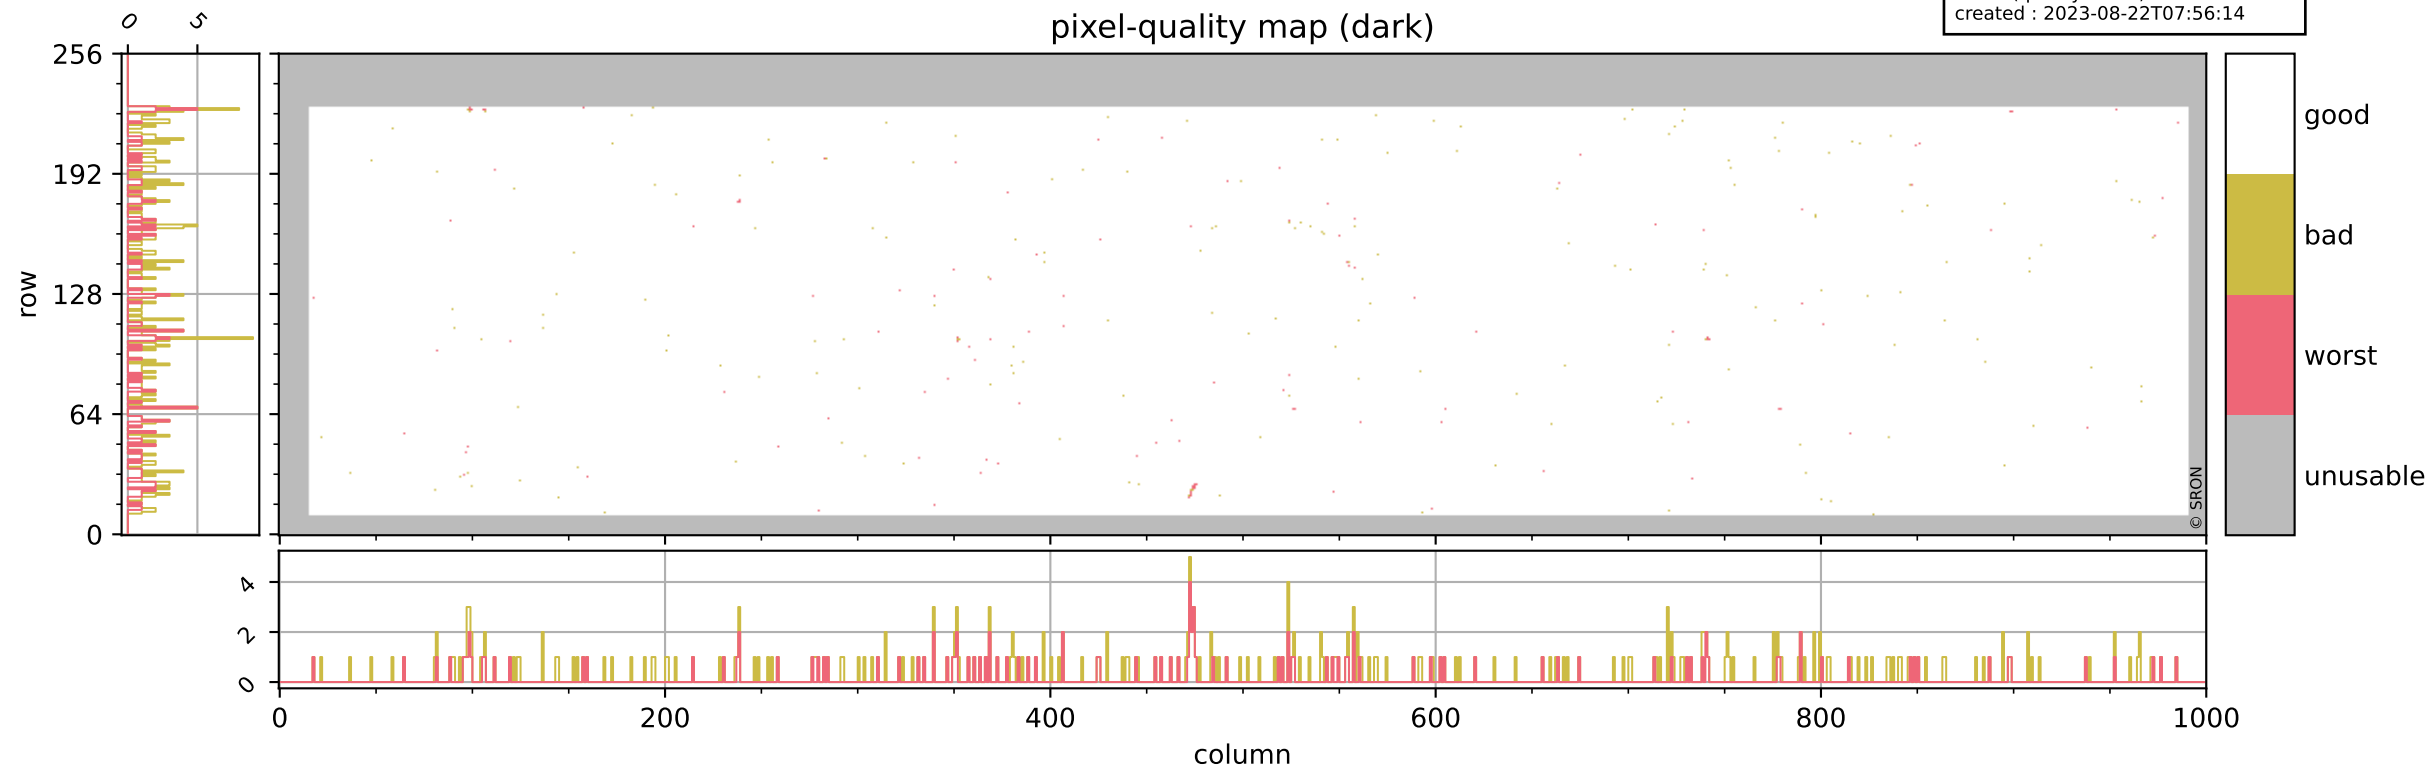

Tropomi SWIR pixel quality (official)

orbits : 19 in [8437, 8482]
coverage : 2019-05-31 / 2019-06-03
bad (quality < 0.8) : 2967
worst (quality < 0.1) : 345
created : 2023-08-22T07:56:13

pixel-quality map

Tropomi SWIR pixel quality (official)

orbits : 19 in [8437, 8482]
coverage : 2019-05-31 / 2019-06-03
bad (quality < 0.8) : 296
worst (quality < 0.1) : 117
created : 2023-08-22T07:56:14

Tropomi SWIR pixel quality (official)

orbits : 19 in [8437, 8482]
coverage : 2019-05-31 / 2019-06-03
bad (quality < 0.8) : 2725
worst (quality < 0.1) : 265
created : 2023-08-22T07:56:14

Tropomi SWIR pixel quality (official)

orbits : 19 in [8437, 8482]
coverage : 2019-05-31 / 2019-06-03
to good : 358
good to bad : 939
to worst : 136
created : 2023-08-22T07:56:14

Tropomi SWIR pixel quality (official) ground-tracks of Sentinel-5P

orbits : 19 in [8437, 8482]
coverage : 2019-05-31 / 2019-06-03
created : 2023-08-22T07:56:15

Tropomi SWIR pixel quality (official)

orbits : [2827, 8482]
coverage : 2018-04-30 / 2019-06-03
created : 2023-08-22T07:56:15