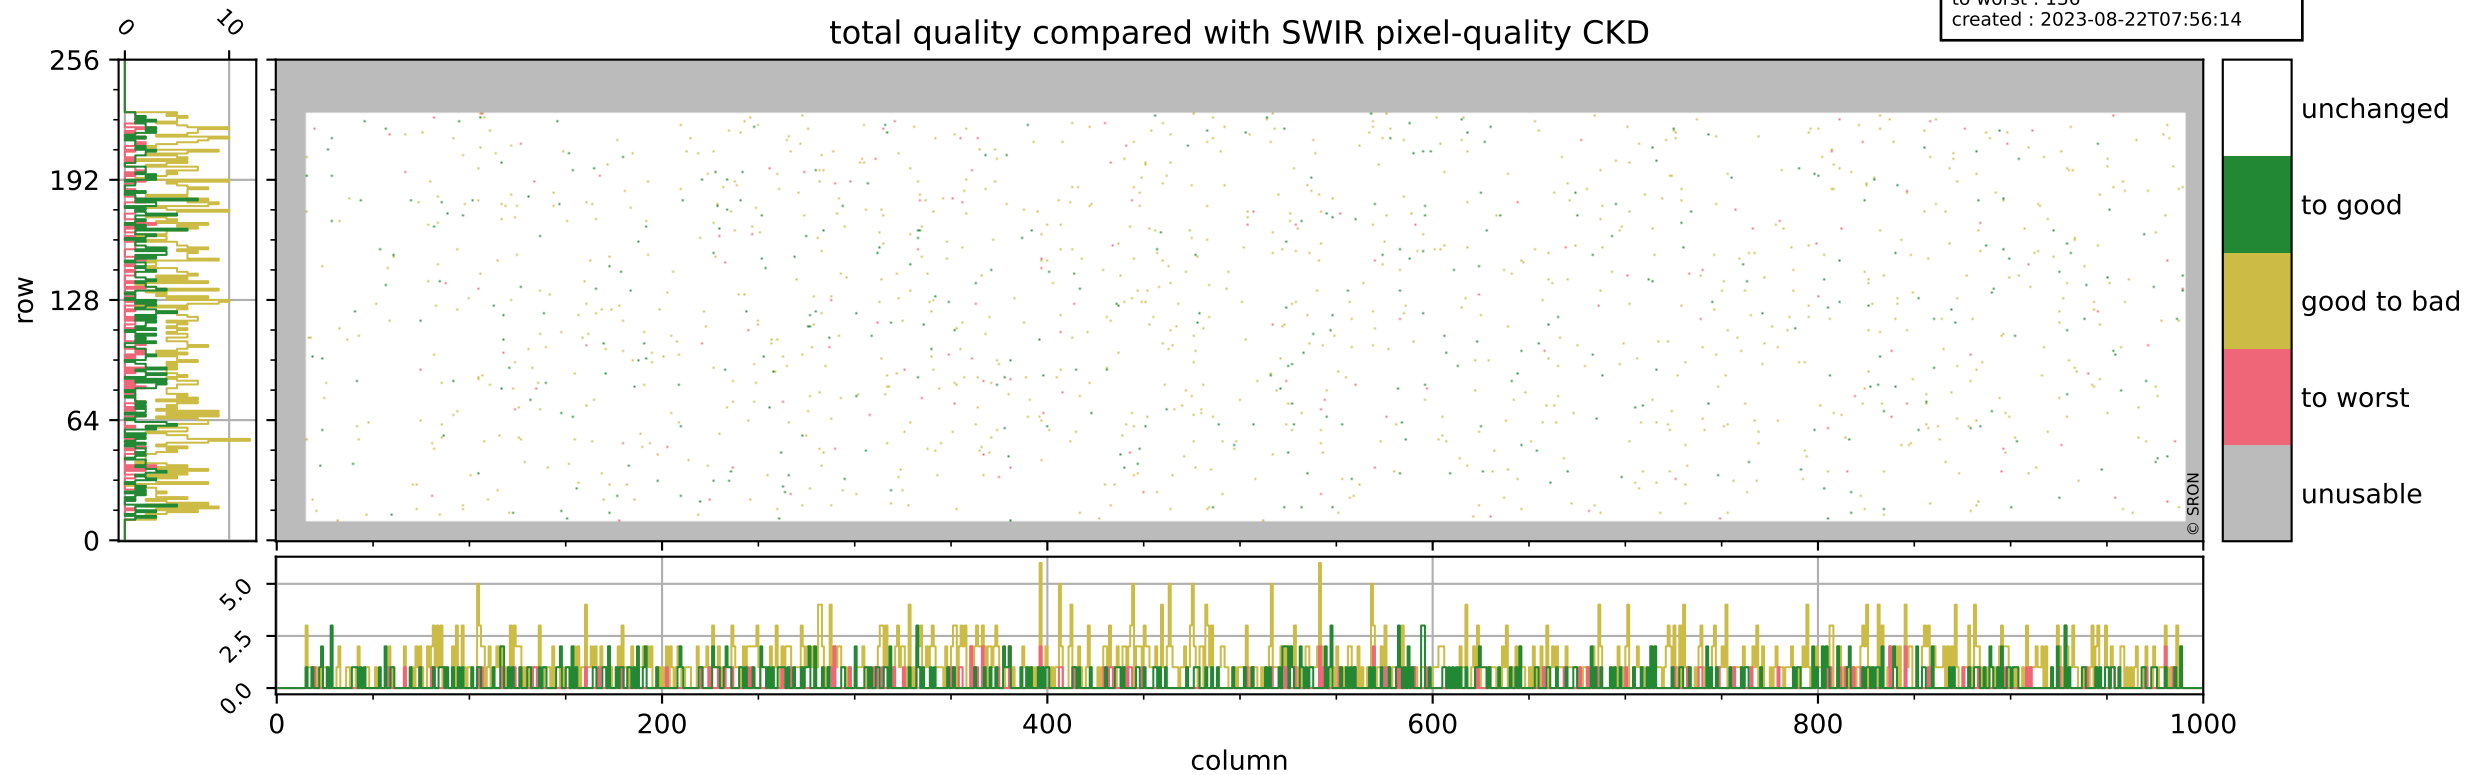

Tropomi SWIR pixel quality (official)

orbits : 19 in [8437, 8482]
coverage : 2019-05-31 / 2019-06-03
bad (quality < 0.8) : 296
worst (quality < 0.1) : 117
created : 2023-08-22T07:56:14

Tropomi SWIR pixel quality (official)

orbits : 19 in [8437, 8482]
coverage : 2019-05-31 / 2019-06-03
bad (quality < 0.8) : 2725
worst (quality < 0.1) : 265
created : 2023-08-22T07:56:14

Tropomi SWIR pixel quality (official)

orbits : 19 in [8437, 8482]
coverage : 2019-05-31 / 2019-06-03
to good : 358
good to bad : 939
to worst : 136
created : 2023-08-22T07:56:14

total quality compared with SWIR pixel-quality CKD

Tropomi SWIR pixel quality (official)

orbits : 19 in [8437, 8482]
coverage : 2019-05-31 / 2019-06-03
created : 2023-08-22T07:56:14

Histograms of pixel-quality

Tropomi SWIR pixel quality (official) ground-tracks of Sentinel-5P

orbits : 19 in [8437, 8482]
coverage : 2019-05-31 / 2019-06-03
created : 2023-08-22T07:56:15

Tropomi SWIR pixel quality (official)

orbits : [2827, 8482]
coverage : 2018-04-30 / 2019-06-03
created : 2023-08-22T07:56:15