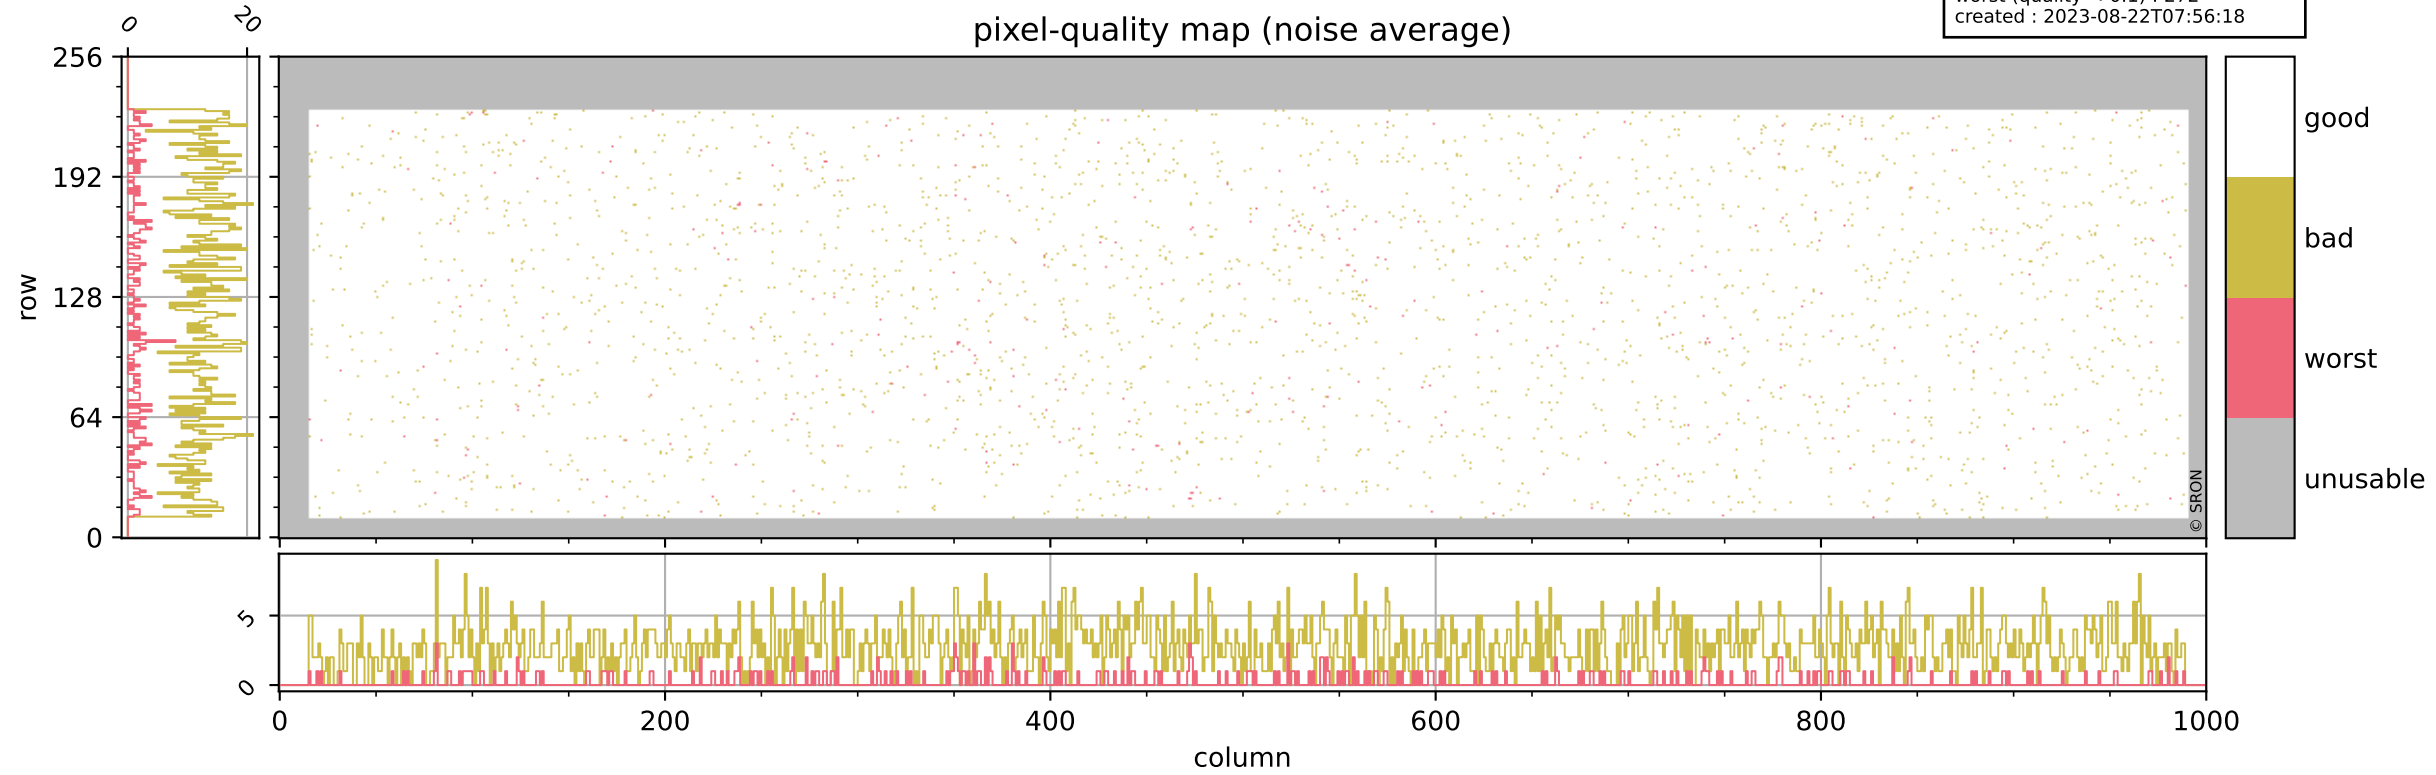

Tropomi SWIR pixel quality (official)

orbits : 19 in [8467, 8512]
coverage : 2019-06-02 / 2019-06-05
bad (quality < 0.8) : 287
worst (quality < 0.1) : 115
created : 2023-08-22T07:56:18

pixel-quality map (dark)

Tropomi SWIR pixel quality (official)

orbits : 19 in [8467, 8512]
coverage : 2019-06-02 / 2019-06-05
bad (quality < 0.8) : 2750
worst (quality < 0.1) : 272
created : 2023-08-22T07:56:18

pixel-quality map (noise average)

Tropomi SWIR pixel quality (official)

orbits : 19 in [8467, 8512]
coverage : 2019-06-02 / 2019-06-05
to good : 362
good to bad : 965
to worst : 145
created : 2023-08-22T07:56:19

total quality compared with SWIR pixel-quality CKD

Tropomi SWIR pixel quality (official)

orbits : 19 in [8467, 8512]
coverage : 2019-06-02 / 2019-06-05
created : 2023-08-22T07:56:19

Histograms of pixel-quality

Tropomi SWIR pixel quality (official) ground-tracks of Sentinel-5P