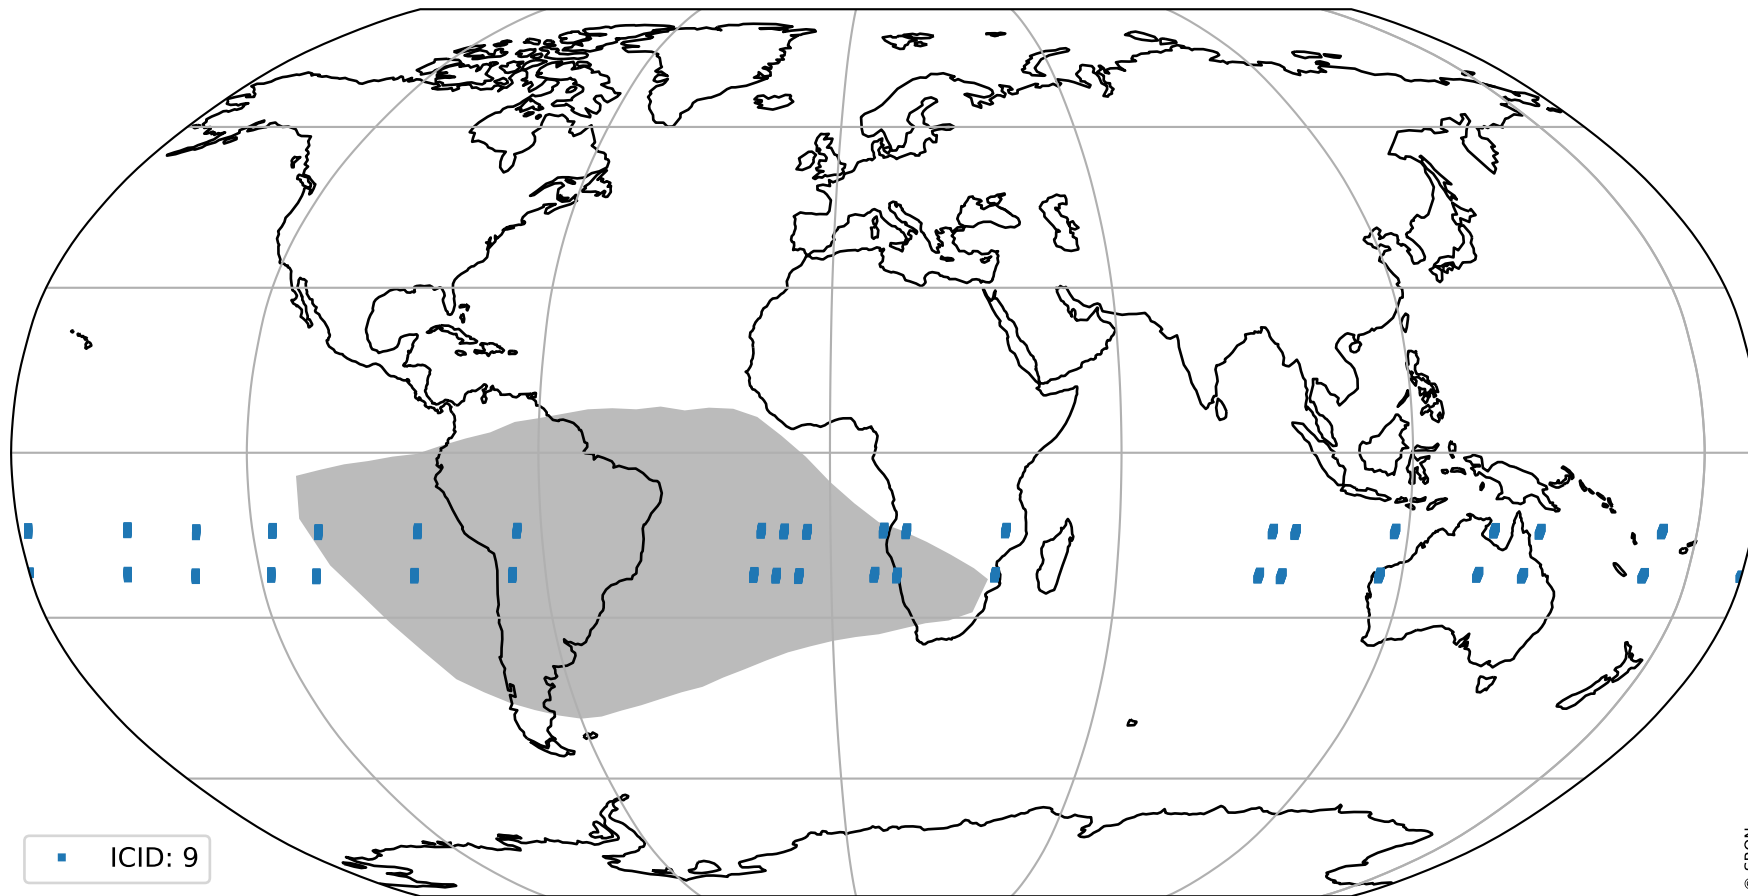

Tropomi SWIR pixel quality (official)

orbits : 19 in [8467, 8512]
coverage : 2019-06-02 / 2019-06-05
to good : 362
good to bad : 965
to worst : 145
created : 2023-08-22T07:56:19

total quality compared with SWIR pixel-quality CKD

Tropomi SWIR pixel quality (official)

orbits : 19 in [8467, 8512]
coverage : 2019-06-02 / 2019-06-05
created : 2023-08-22T07:56:19

Histograms of pixel-quality

Tropomi SWIR pixel quality (official) ground-tracks of Sentinel-5P

orbits : 19 in [8467, 8512]
coverage : 2019-06-02 / 2019-06-05
created : 2023-08-22T07:56:19

Tropomi SWIR pixel quality (official)

orbits : [2827, 8512]
coverage : 2018-04-30 / 2019-06-05
created : 2023-08-22T07:56:19