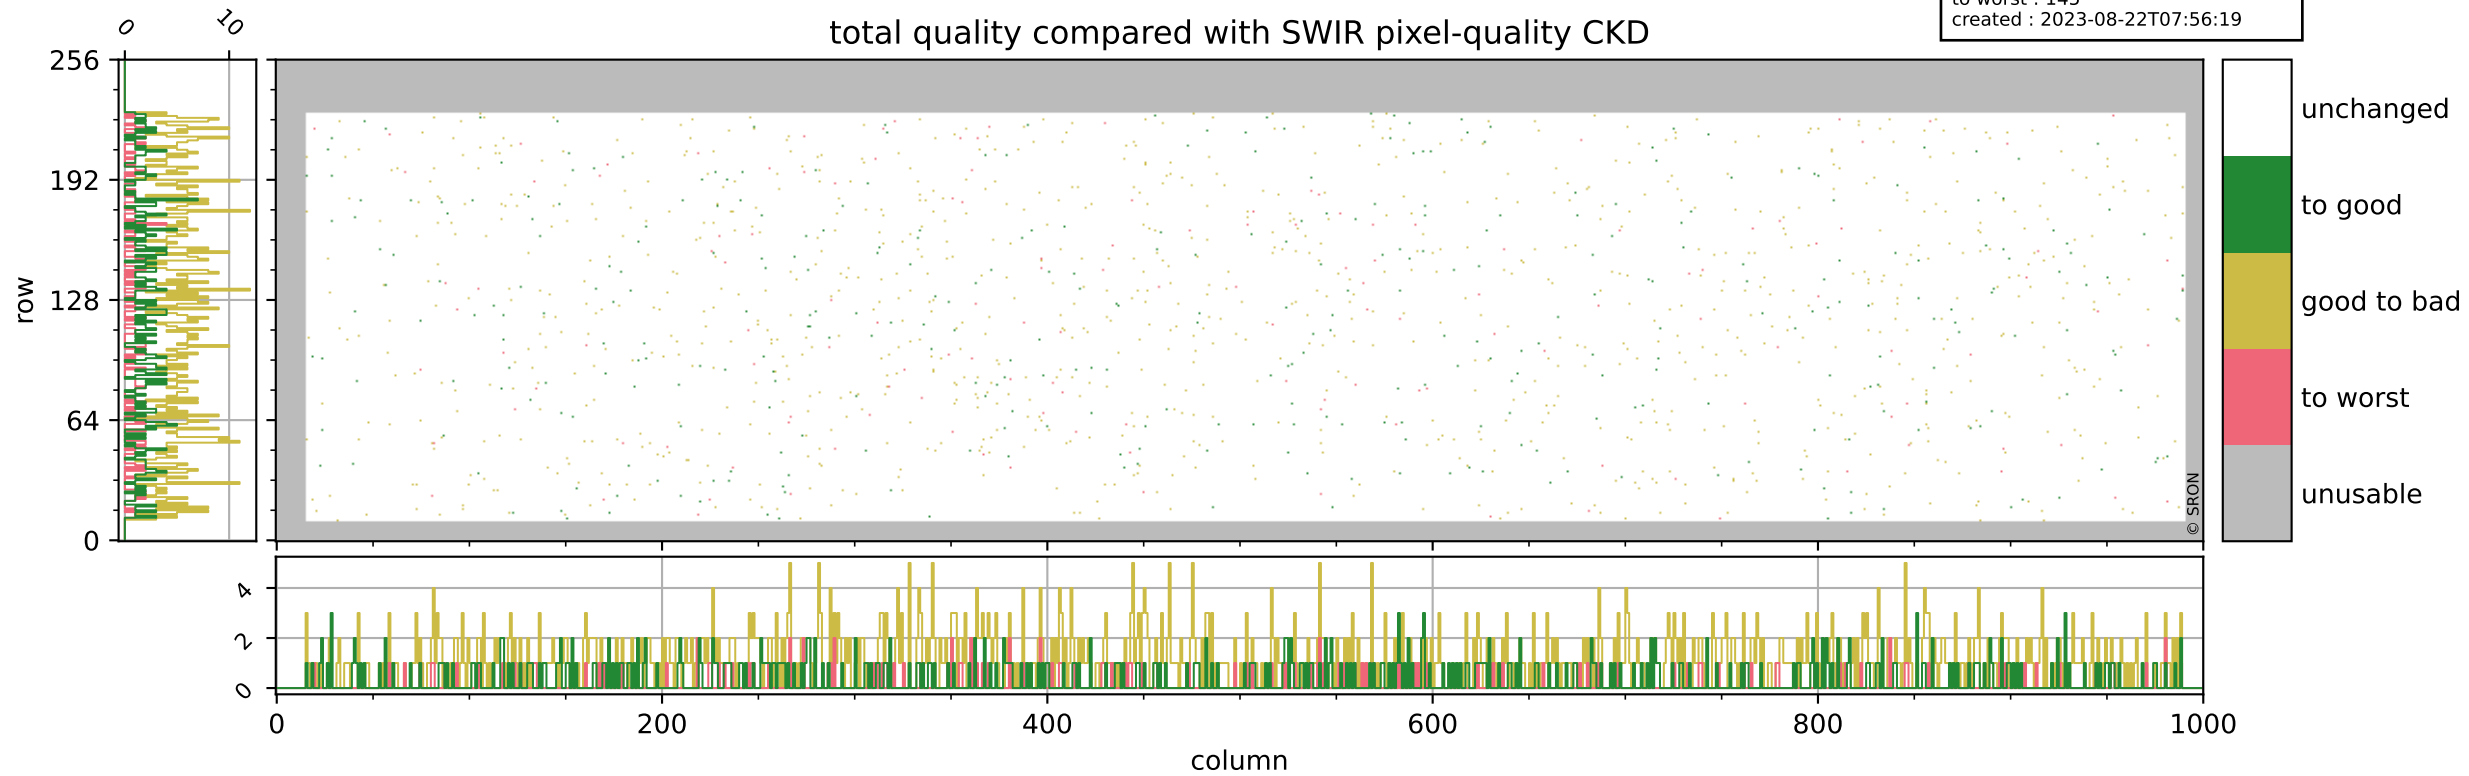

Tropomi SWIR pixel quality (official)

orbits : 19 in [8467, 8512]
coverage : 2019-06-02 / 2019-06-05
bad (quality < 0.8) : 287
worst (quality < 0.1) : 115
created : 2023-08-22T07:56:18

pixel-quality map (dark)

Tropomi SWIR pixel quality (official)

orbits : 19 in [8467, 8512]
coverage : 2019-06-02 / 2019-06-05
bad (quality < 0.8) : 2750
worst (quality < 0.1) : 272
created : 2023-08-22T07:56:18

pixel-quality map (noise average)

Tropomi SWIR pixel quality (official)

orbits : 19 in [8467, 8512]
coverage : 2019-06-02 / 2019-06-05
to good : 362
good to bad : 965
to worst : 145
created : 2023-08-22T07:56:19

total quality compared with SWIR pixel-quality CKD

Tropomi SWIR pixel quality (official)

orbits : 19 in [8467, 8512]
coverage : 2019-06-02 / 2019-06-05
created : 2023-08-22T07:56:19

Histograms of pixel-quality

Tropomi SWIR pixel quality (official) ground-tracks of Sentinel-5P