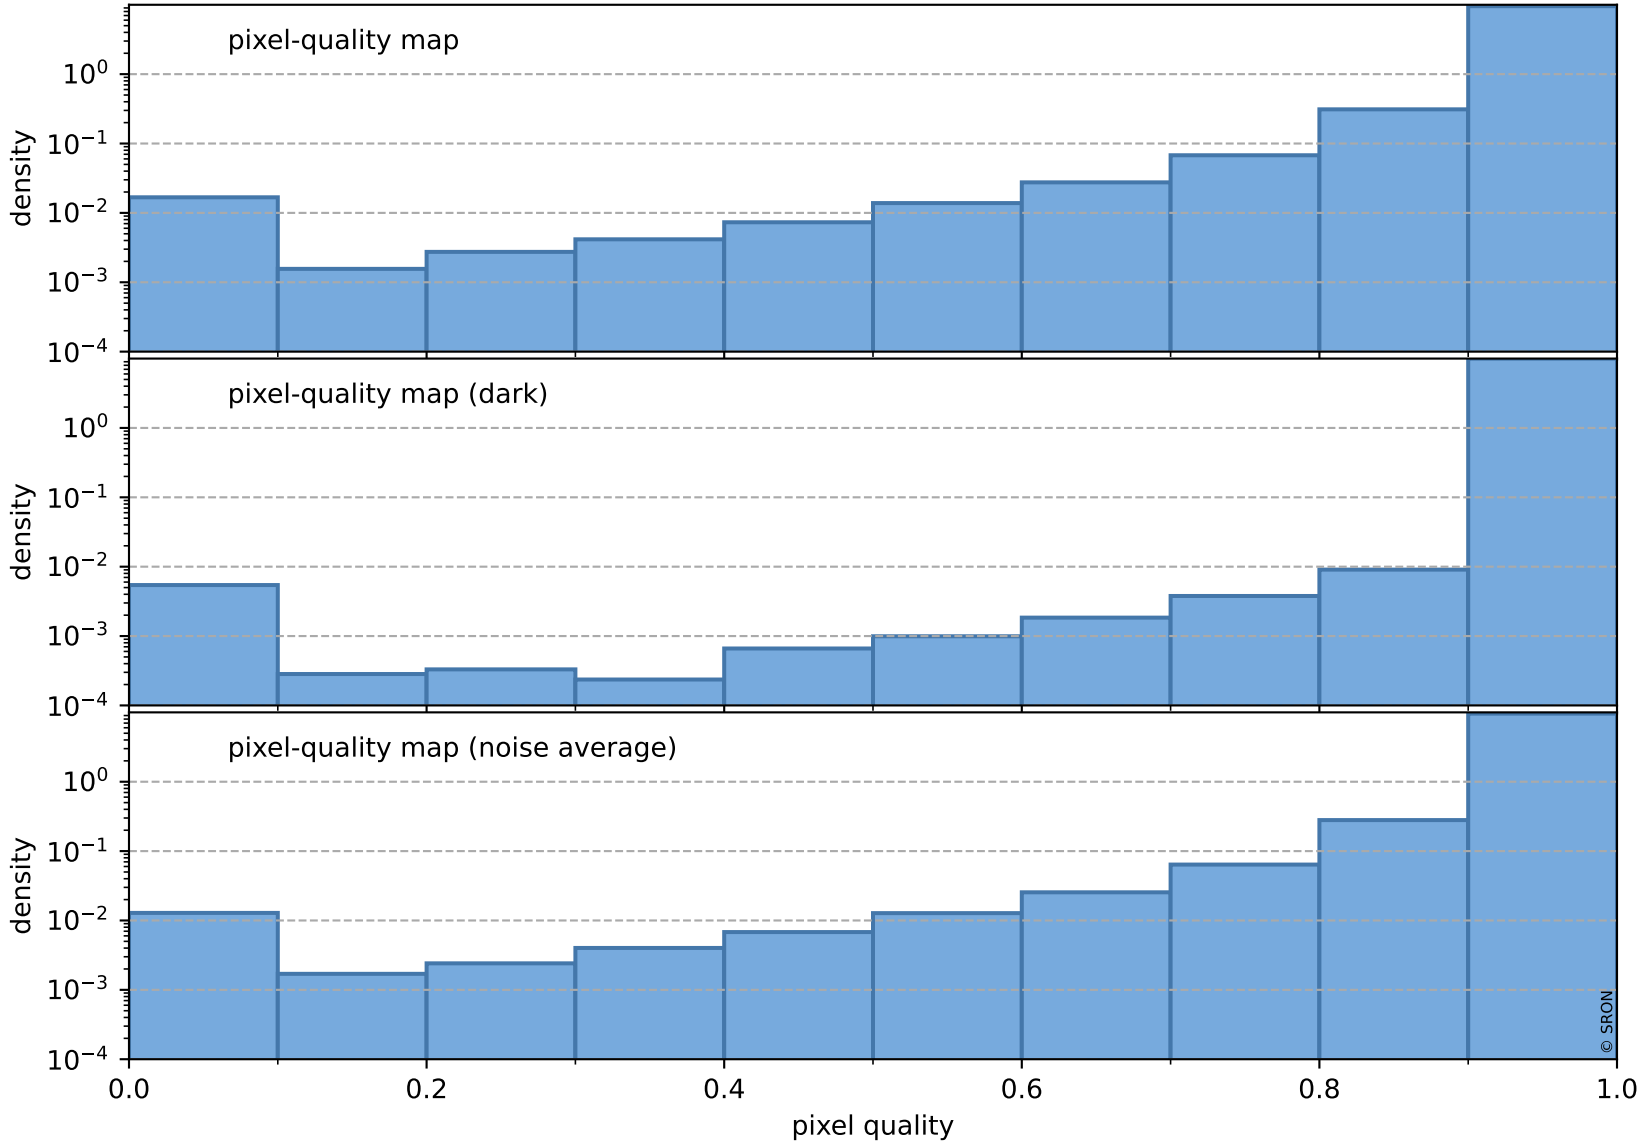

Tropomi SWIR pixel quality (official)

orbits : 19 in [8467, 8512]
coverage : 2019-06-02 / 2019-06-05
to good : 362
good to bad : 965
to worst : 145
created : 2023-08-22T07:56:19

total quality compared with SWIR pixel-quality CKD

Tropomi SWIR pixel quality (official)

orbits : 19 in [8467, 8512]
coverage : 2019-06-02 / 2019-06-05
created : 2023-08-22T07:56:19

Histograms of pixel-quality

Tropomi SWIR pixel quality (official) ground-tracks of Sentinel-5P

orbits : 19 in [8467, 8512]
coverage : 2019-06-02 / 2019-06-05
created : 2023-08-22T07:56:19

Tropomi SWIR pixel quality (official)

orbits : [2827, 8512]
coverage : 2018-04-30 / 2019-06-05
created : 2023-08-22T07:56:19