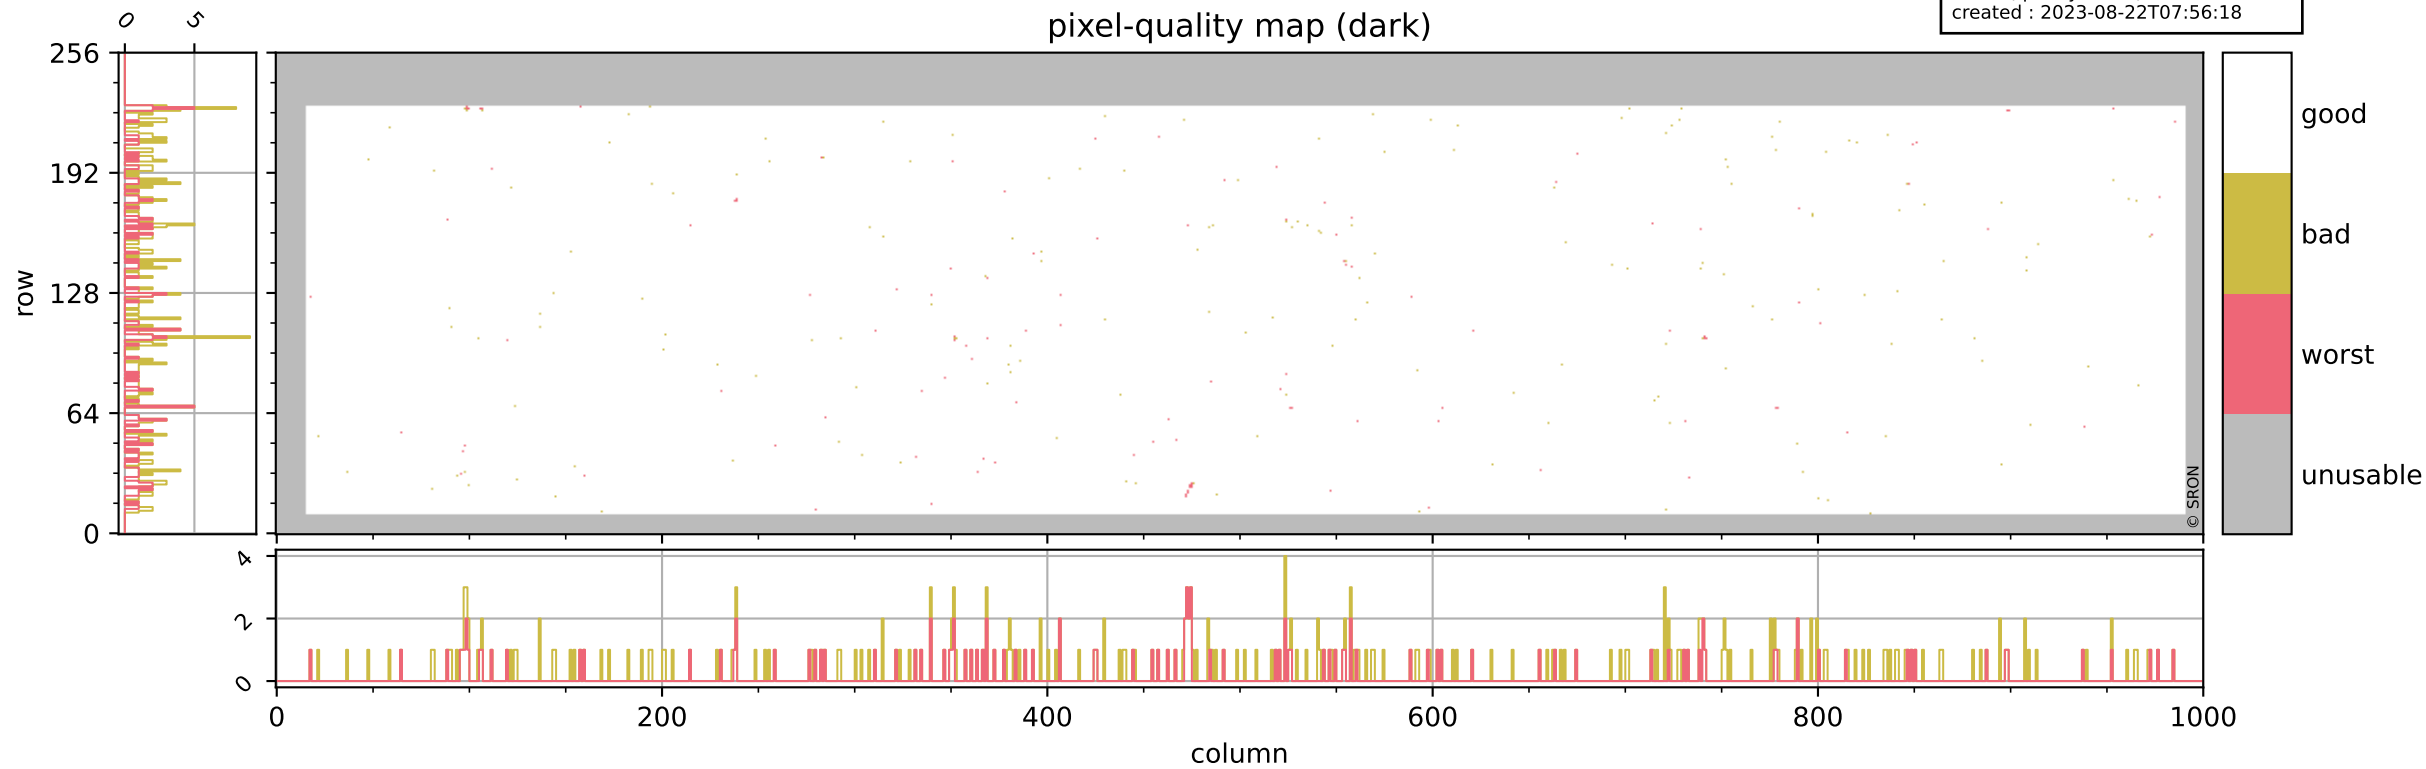

Tropomi SWIR pixel quality (official)

orbits : 19 in [8467, 8512]
coverage : 2019-06-02 / 2019-06-05
bad (quality < 0.8) : 2998
worst (quality < 0.1) : 355
created : 2023-08-22T07:56:18

pixel-quality map

Tropomi SWIR pixel quality (official)

orbits : 19 in [8467, 8512]
coverage : 2019-06-02 / 2019-06-05
bad (quality < 0.8) : 287
worst (quality < 0.1) : 115
created : 2023-08-22T07:56:18

pixel-quality map (dark)

Tropomi SWIR pixel quality (official)

orbits : 19 in [8467, 8512]
coverage : 2019-06-02 / 2019-06-05
bad (quality < 0.8) : 2750
worst (quality < 0.1) : 272
created : 2023-08-22T07:56:18

pixel-quality map (noise average)

Tropomi SWIR pixel quality (official)

orbits : 19 in [8467, 8512]
coverage : 2019-06-02 / 2019-06-05
created : 2023-08-22T07:56:19

Histograms of pixel-quality

Tropomi SWIR pixel quality (official) ground-tracks of Sentinel-5P