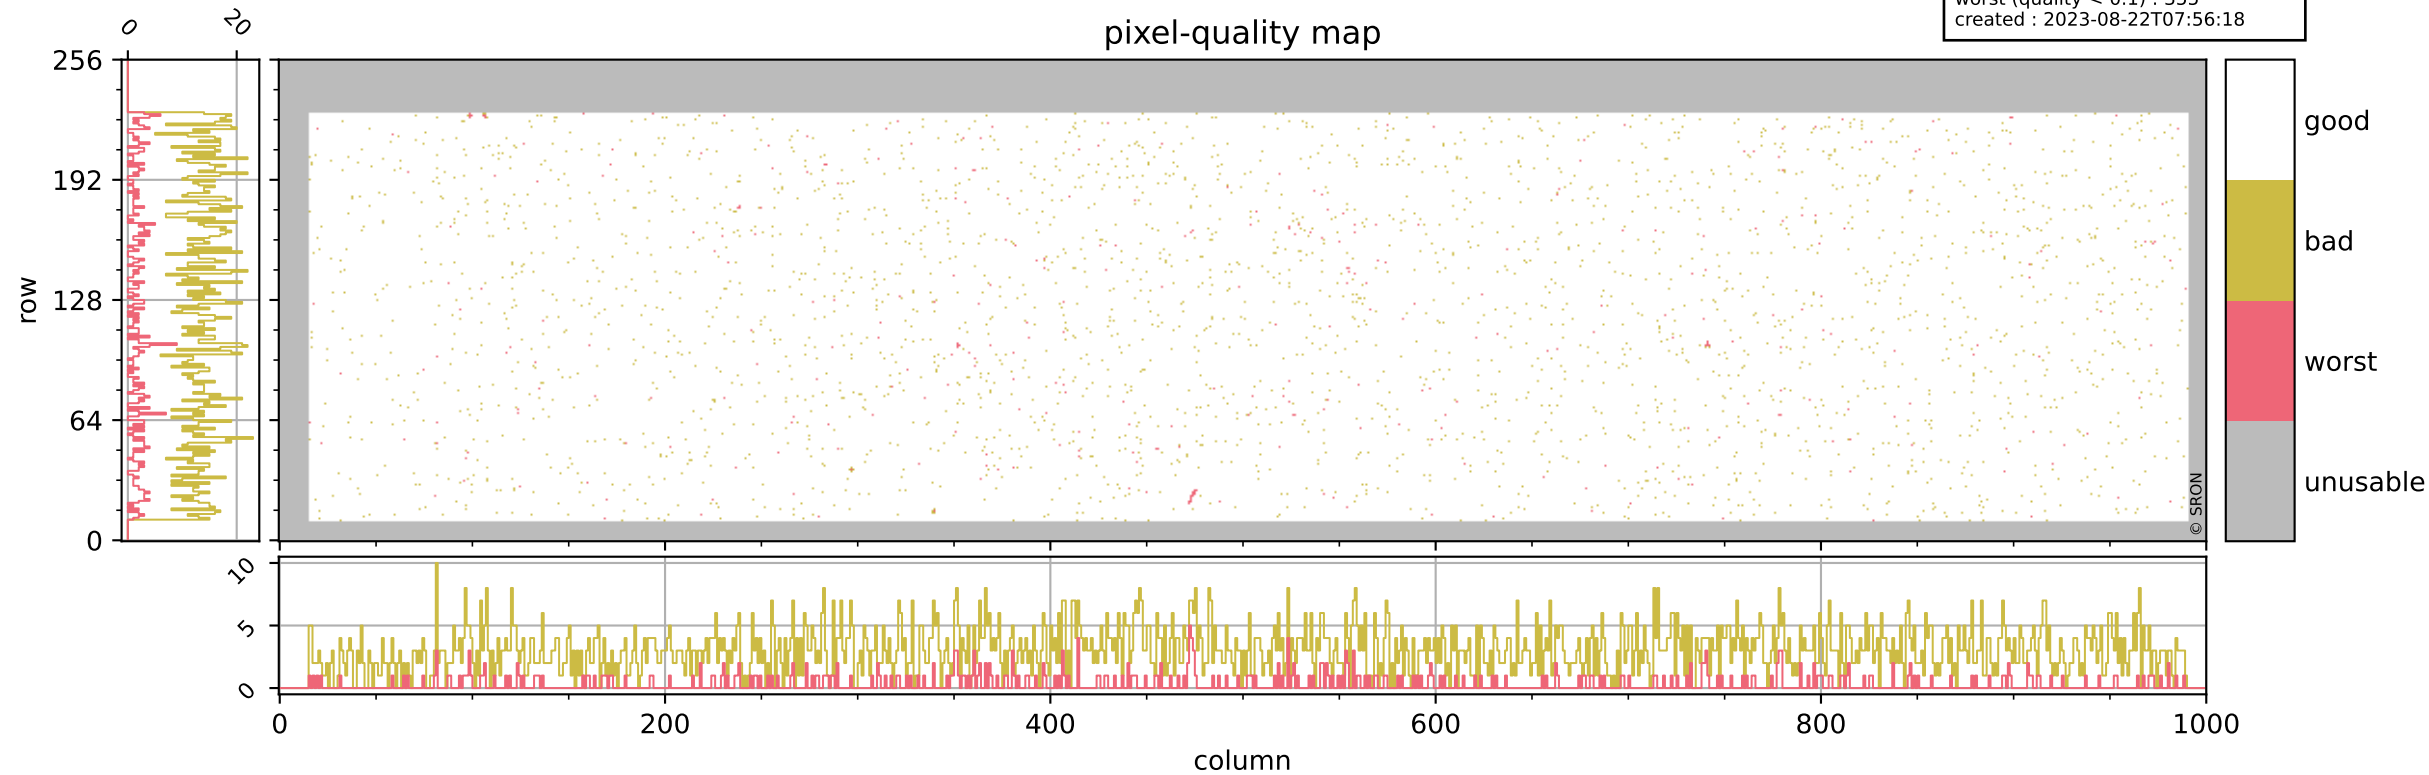

Tropomi SWIR pixel quality (official)

orbits : 19 in [8467, 8512]
coverage : 2019-06-02 / 2019-06-05
bad (quality < 0.8) : 2998
worst (quality < 0.1) : 355
created : 2023-08-22T07:56:18

pixel-quality map

Tropomi SWIR pixel quality (official)

orbits : 19 in [8467, 8512]
coverage : 2019-06-02 / 2019-06-05
bad (quality < 0.8) : 287
worst (quality < 0.1) : 115
created : 2023-08-22T07:56:18

pixel-quality map (dark)

Tropomi SWIR pixel quality (official)

orbits : 19 in [8467, 8512]
coverage : 2019-06-02 / 2019-06-05
bad (quality < 0.8) : 2750
worst (quality < 0.1) : 272
created : 2023-08-22T07:56:18

pixel-quality map (noise average)

Tropomi SWIR pixel quality (official)

orbits : 19 in [8467, 8512]
coverage : 2019-06-02 / 2019-06-05
created : 2023-08-22T07:56:19

Histograms of pixel-quality

Tropomi SWIR pixel quality (official) ground-tracks of Sentinel-5P