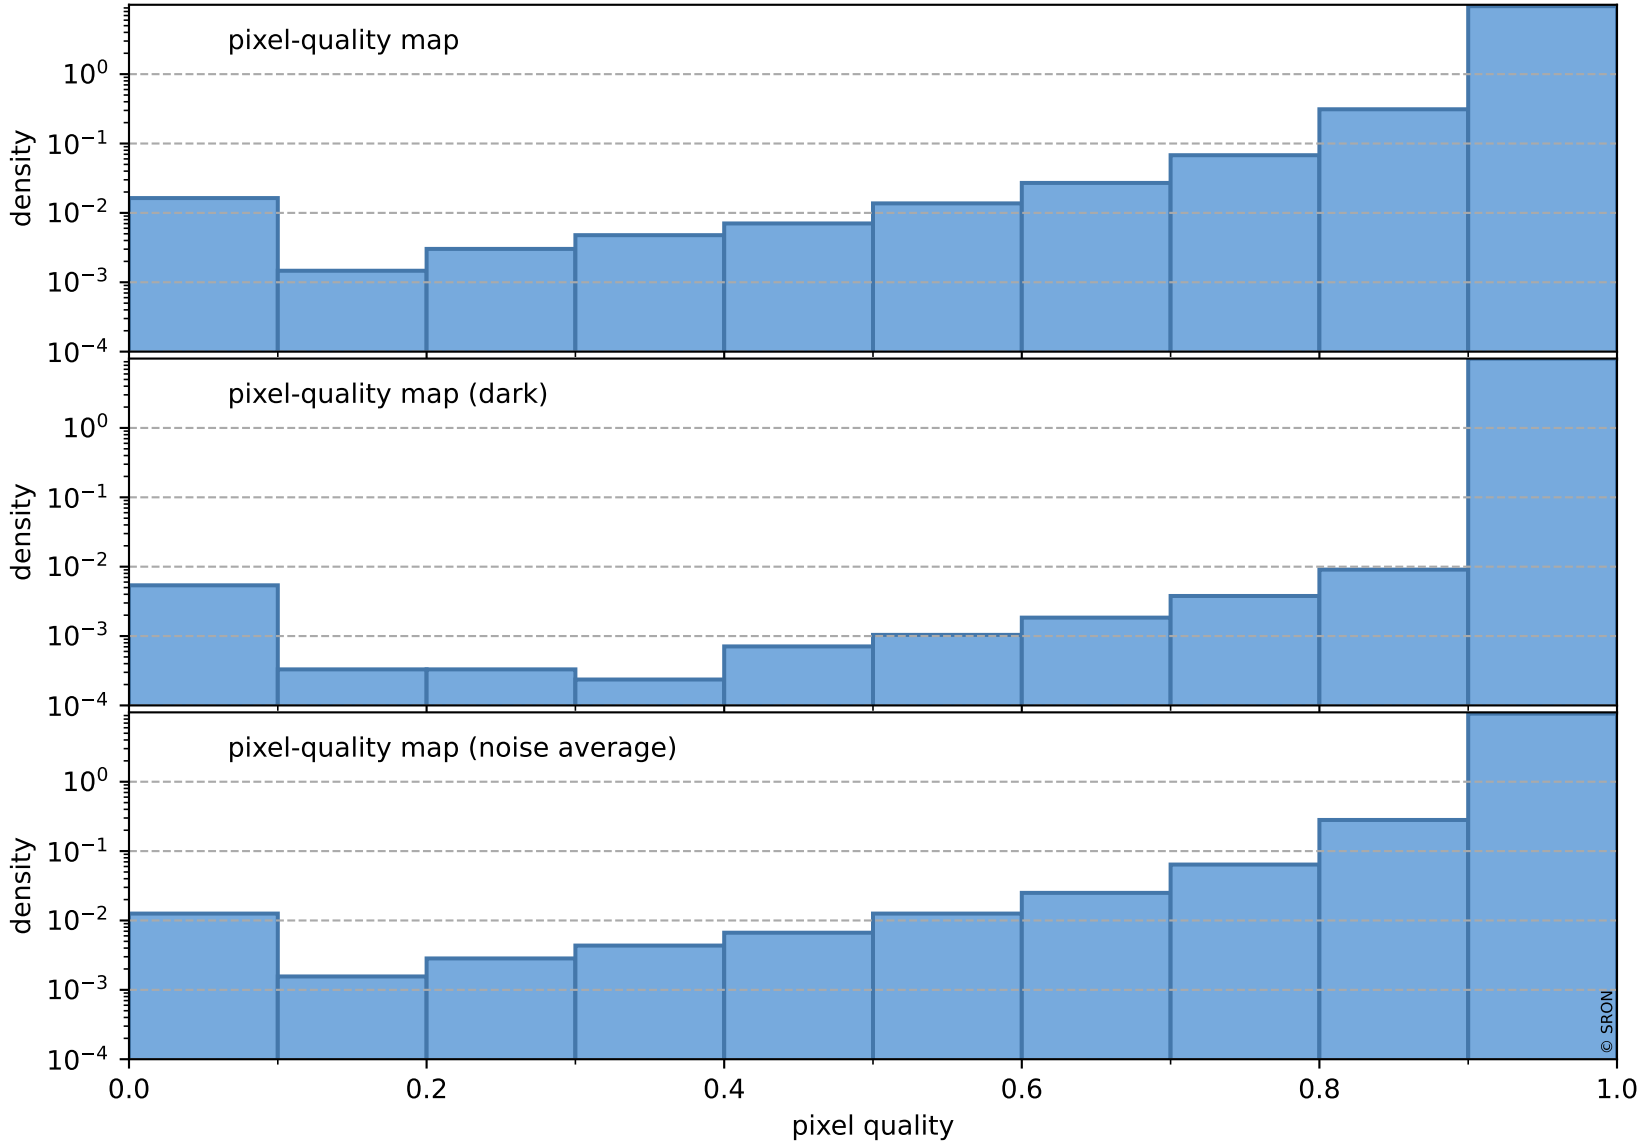

orbits : 19 in [8497, 8542]
coverage : 2019-06-04 / 2019-06-07
to good : 359
good to bad : 956
to worst : 137
created : 2023-08-22T07:56:23

total quality compared with SWIR pixel-quality CKD

Tropomi SWIR pixel quality (official)

orbits : 19 in [8497, 8542]
coverage : 2019-06-04 / 2019-06-07
created : 2023-08-22T07:56:23

Histograms of pixel-quality

Tropomi SWIR pixel quality (official) ground-tracks of Sentinel-5P

orbits : 19 in [8497, 8542]
coverage : 2019-06-04 / 2019-06-07
created : 2023-08-22T07:56:24

Tropomi SWIR pixel quality (official)

orbits : [2827, 8542]
coverage : 2018-04-30 / 2019-06-07
created : 2023-08-22T07:56:24

trend of pixel quality & temperatures