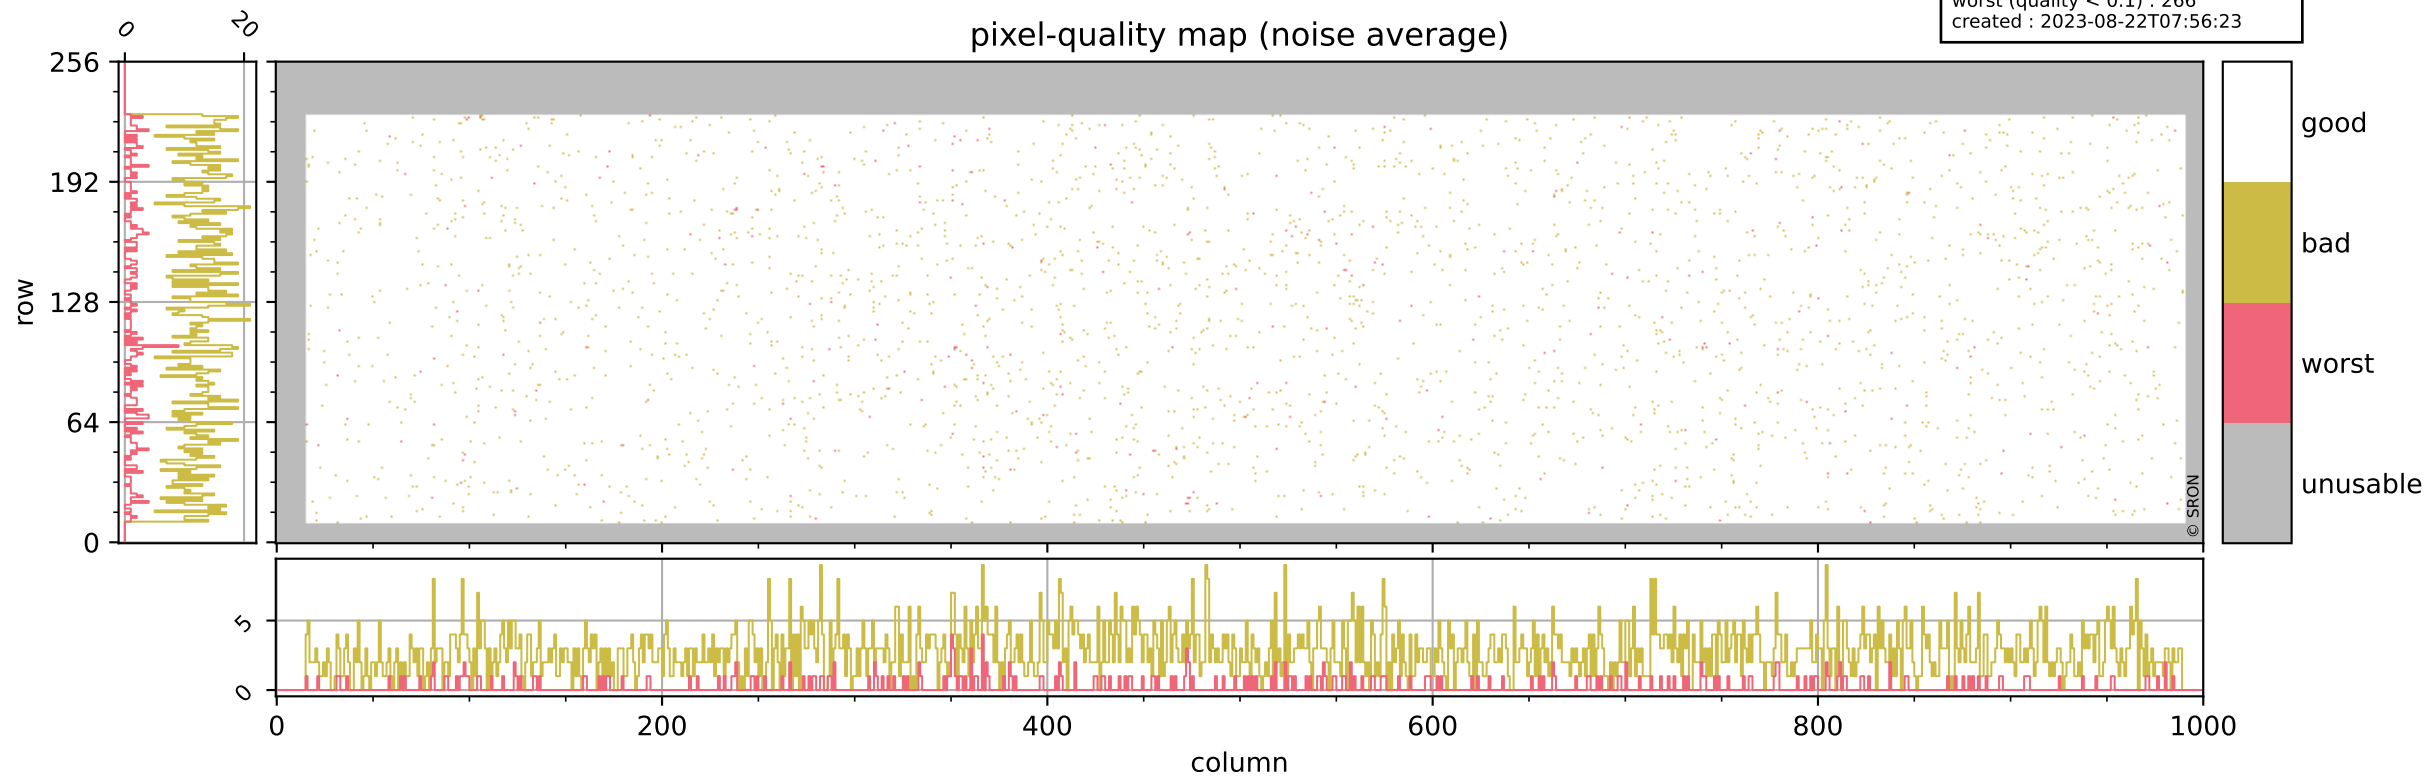

Tropomi SWIR pixel quality (official)

orbits : 19 in [8497, 8542]
coverage : 2019-06-04 / 2019-06-07
bad (quality < 0.8) : 289
worst (quality < 0.1) : 114
created : 2023-08-22T07:56:22

pixel-quality map (dark)

Tropomi SWIR pixel quality (official)

orbits : 19 in [8497, 8542]
coverage : 2019-06-04 / 2019-06-07
bad (quality < 0.8) : 2741
worst (quality < 0.1) : 266
created : 2023-08-22T07:56:23

Tropomi SWIR pixel quality (official)

orbits : 19 in [8497, 8542]
coverage : 2019-06-04 / 2019-06-07
to good : 359
good to bad : 956
to worst : 137
created : 2023-08-22T07:56:23

total quality compared with SWIR pixel-quality CKD

Tropomi SWIR pixel quality (official)

orbits : 19 in [8497, 8542]
coverage : 2019-06-04 / 2019-06-07
created : 2023-08-22T07:56:23

Histograms of pixel-quality

Tropomi SWIR pixel quality (official) ground-tracks of Sentinel-5P

orbits : 19 in [8497, 8542]
coverage : 2019-06-04 / 2019-06-07
created : 2023-08-22T07:56:24