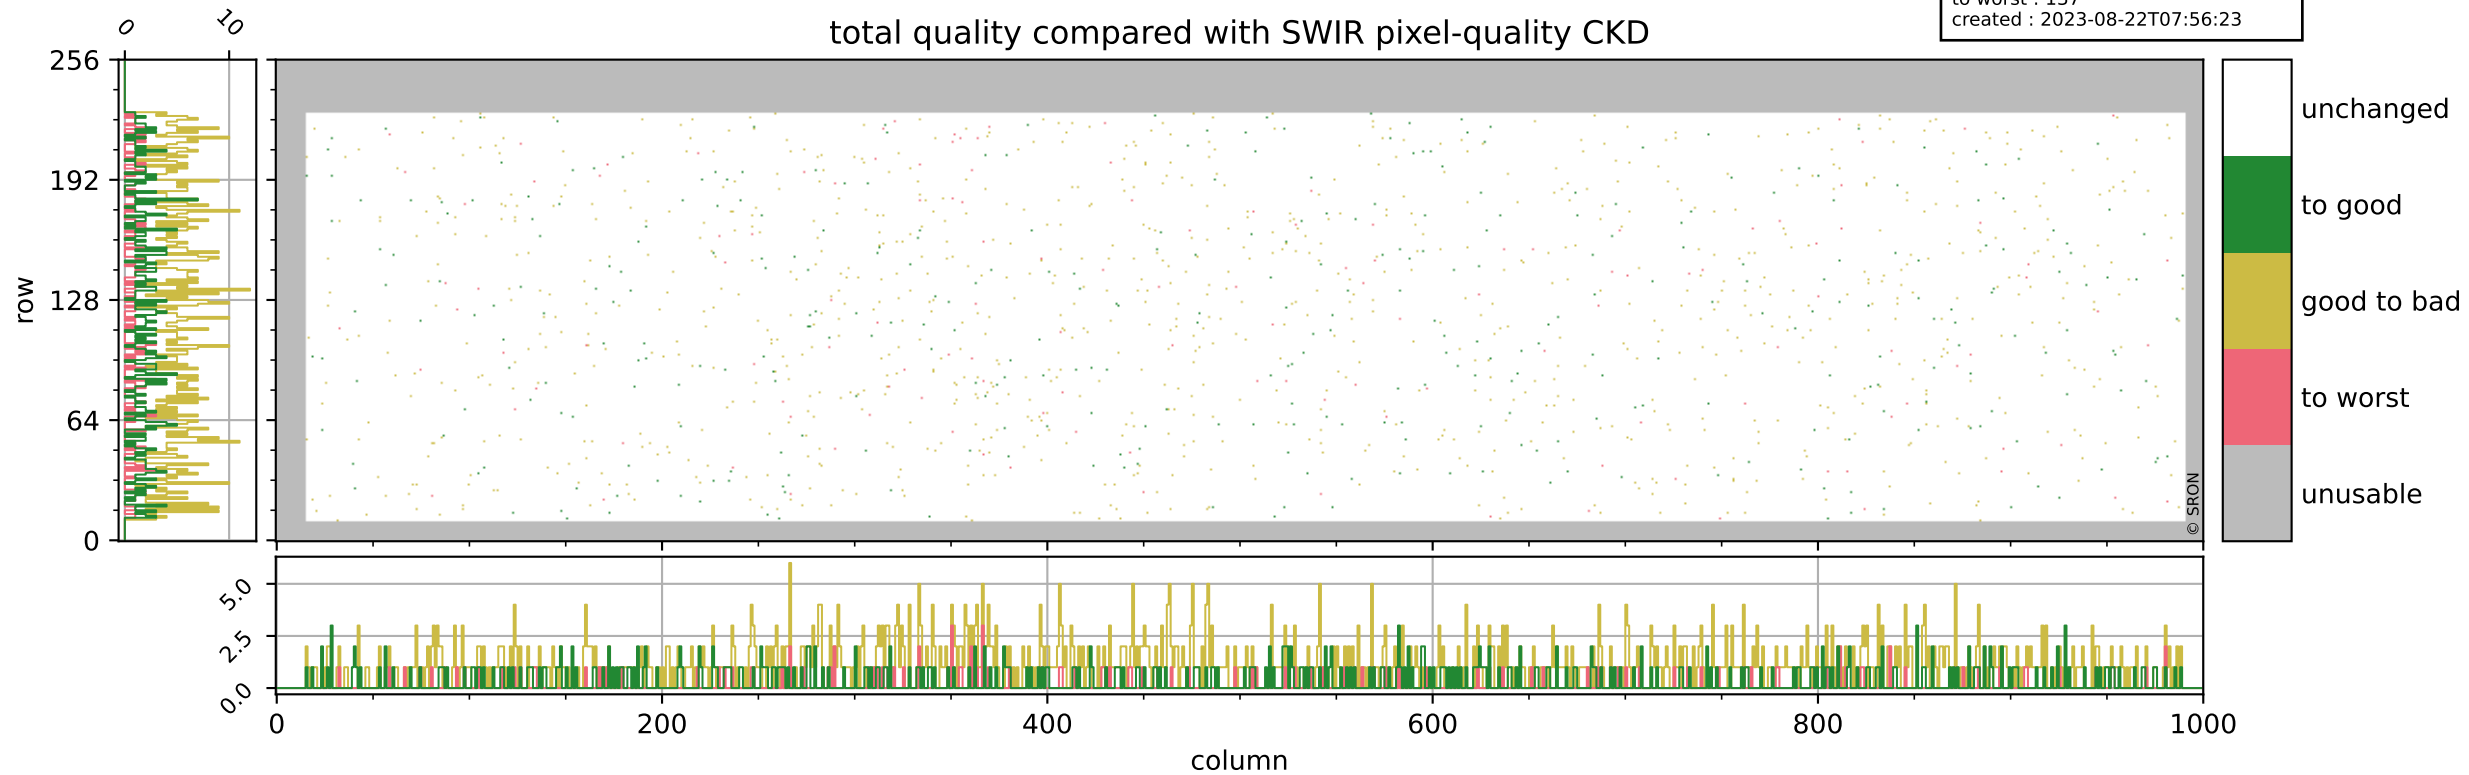

Tropomi SWIR pixel quality (official)

orbits : 19 in [8497, 8542]
coverage : 2019-06-04 / 2019-06-07
bad (quality < 0.8) : 289
worst (quality < 0.1) : 114
created : 2023-08-22T07:56:22

pixel-quality map (dark)

Tropomi SWIR pixel quality (official)

orbits : 19 in [8497, 8542]
coverage : 2019-06-04 / 2019-06-07
bad (quality < 0.8) : 2741
worst (quality < 0.1) : 266
created : 2023-08-22T07:56:23

Tropomi SWIR pixel quality (official)

orbits : 19 in [8497, 8542]
coverage : 2019-06-04 / 2019-06-07
to good : 359
good to bad : 956
to worst : 137
created : 2023-08-22T07:56:23

total quality compared with SWIR pixel-quality CKD

Tropomi SWIR pixel quality (official)

orbits : 19 in [8497, 8542]
coverage : 2019-06-04 / 2019-06-07
created : 2023-08-22T07:56:23

Histograms of pixel-quality

Tropomi SWIR pixel quality (official) ground-tracks of Sentinel-5P

orbits : 19 in [8497, 8542]
coverage : 2019-06-04 / 2019-06-07
created : 2023-08-22T07:56:24