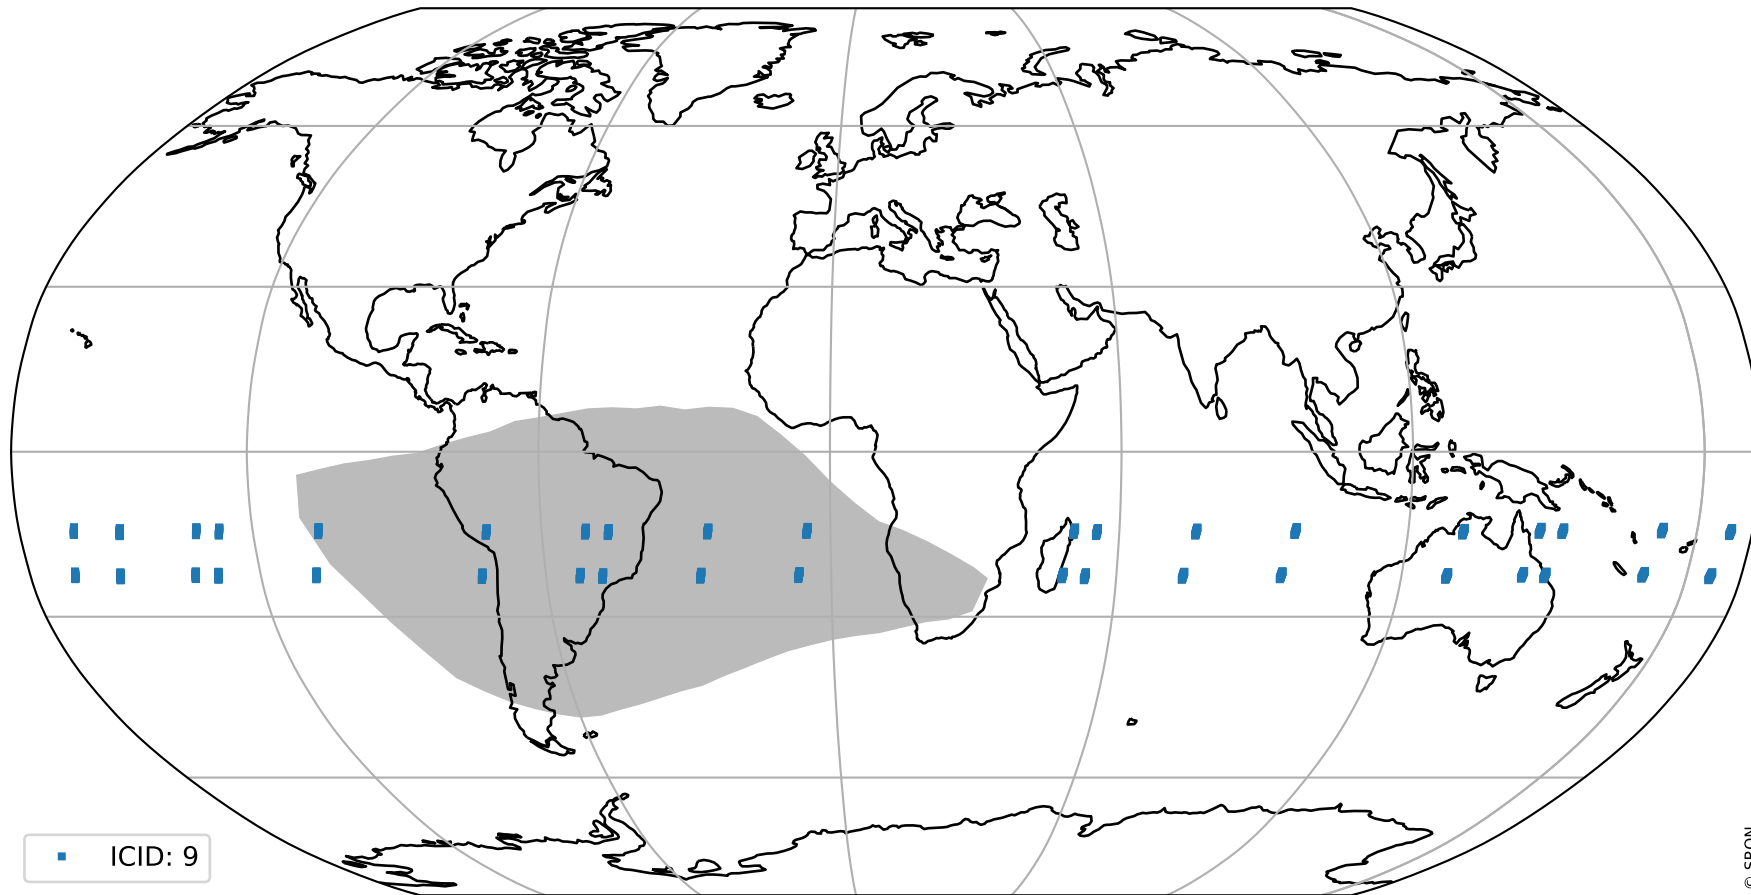

Tropomi SWIR pixel quality (official)

orbits : 19 in [8497, 8542]
coverage : 2019-06-04 / 2019-06-07
bad (quality < 0.8) : 2741
worst (quality < 0.1) : 266
created : 2023-08-22T07:56:23

Tropomi SWIR pixel quality (official)

orbits : 19 in [8497, 8542]
coverage : 2019-06-04 / 2019-06-07
to good : 359
good to bad : 956
to worst : 137
created : 2023-08-22T07:56:23

total quality compared with SWIR pixel-quality CKD

Tropomi SWIR pixel quality (official)

orbits : 19 in [8497, 8542]
coverage : 2019-06-04 / 2019-06-07
created : 2023-08-22T07:56:23

Histograms of pixel-quality

Tropomi SWIR pixel quality (official) ground-tracks of Sentinel-5P

orbits : 19 in [8497, 8542]
coverage : 2019-06-04 / 2019-06-07
created : 2023-08-22T07:56:24

Tropomi SWIR pixel quality (official)

orbits : [2827, 8542]
coverage : 2018-04-30 / 2019-06-07
created : 2023-08-22T07:56:24

trend of pixel quality & temperatures