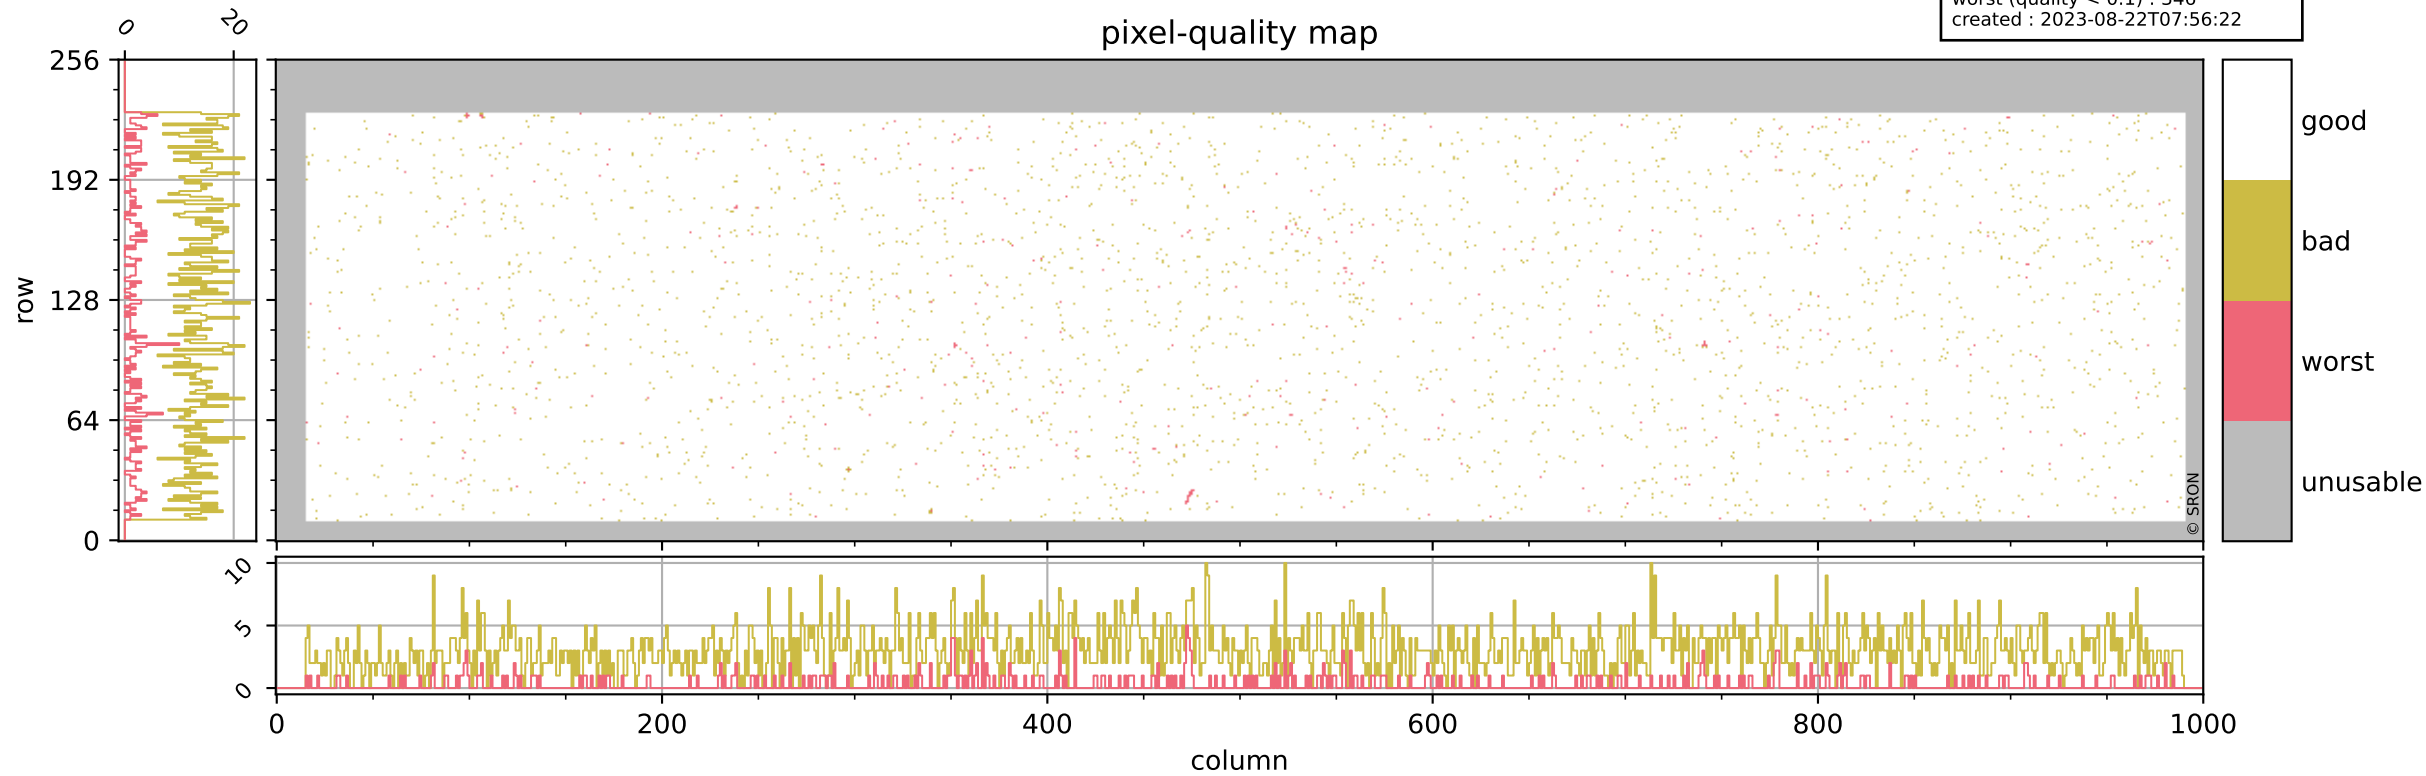

Tropomi SWIR pixel quality (official)

orbits : 19 in [8497, 8542]
coverage : 2019-06-04 / 2019-06-07
bad (quality < 0.8) : 2988
worst (quality < 0.1) : 346
created : 2023-08-22T07:56:22

pixel-quality map

Tropomi SWIR pixel quality (official)

orbits : 19 in [8497, 8542]
coverage : 2019-06-04 / 2019-06-07
bad (quality < 0.8) : 289
worst (quality < 0.1) : 114
created : 2023-08-22T07:56:22

pixel-quality map (dark)

Tropomi SWIR pixel quality (official)

orbits : 19 in [8497, 8542]
coverage : 2019-06-04 / 2019-06-07
bad (quality < 0.8) : 2741
worst (quality < 0.1) : 266
created : 2023-08-22T07:56:23

Tropomi SWIR pixel quality (official)

orbits : 19 in [8497, 8542]
coverage : 2019-06-04 / 2019-06-07
created : 2023-08-22T07:56:23

Histograms of pixel-quality

Tropomi SWIR pixel quality (official) ground-tracks of Sentinel-5P

orbits : 19 in [8497, 8542]
coverage : 2019-06-04 / 2019-06-07
created : 2023-08-22T07:56:24