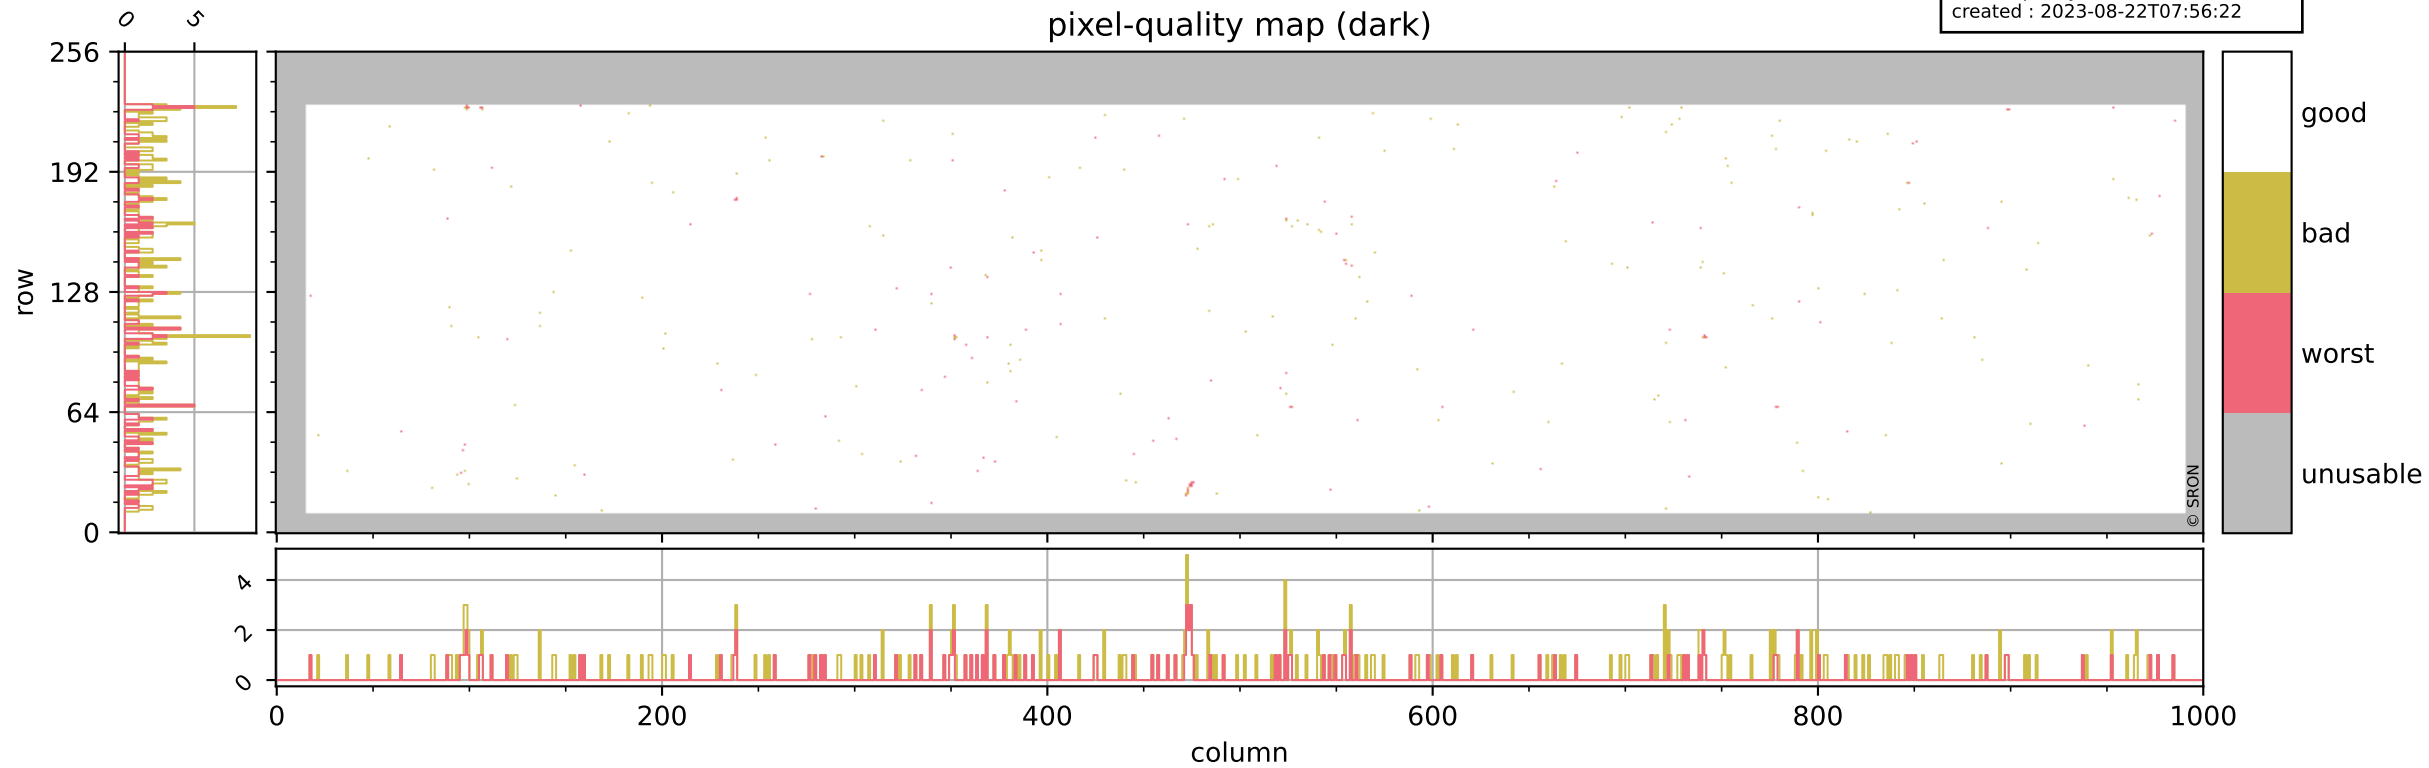

Tropomi SWIR pixel quality (official)

orbits : 19 in [8497, 8542]
coverage : 2019-06-04 / 2019-06-07
bad (quality < 0.8) : 2988
worst (quality < 0.1) : 346
created : 2023-08-22T07:56:22

pixel-quality map

Tropomi SWIR pixel quality (official)

orbits : 19 in [8497, 8542]
coverage : 2019-06-04 / 2019-06-07
bad (quality < 0.8) : 289
worst (quality < 0.1) : 114
created : 2023-08-22T07:56:22

pixel-quality map (dark)

Tropomi SWIR pixel quality (official)

orbits : 19 in [8497, 8542]
coverage : 2019-06-04 / 2019-06-07
bad (quality < 0.8) : 2741
worst (quality < 0.1) : 266
created : 2023-08-22T07:56:23

Tropomi SWIR pixel quality (official)

orbits : 19 in [8497, 8542]
coverage : 2019-06-04 / 2019-06-07
created : 2023-08-22T07:56:23

Histograms of pixel-quality

Tropomi SWIR pixel quality (official) ground-tracks of Sentinel-5P

orbits : 19 in [8497, 8542]
coverage : 2019-06-04 / 2019-06-07
created : 2023-08-22T07:56:24