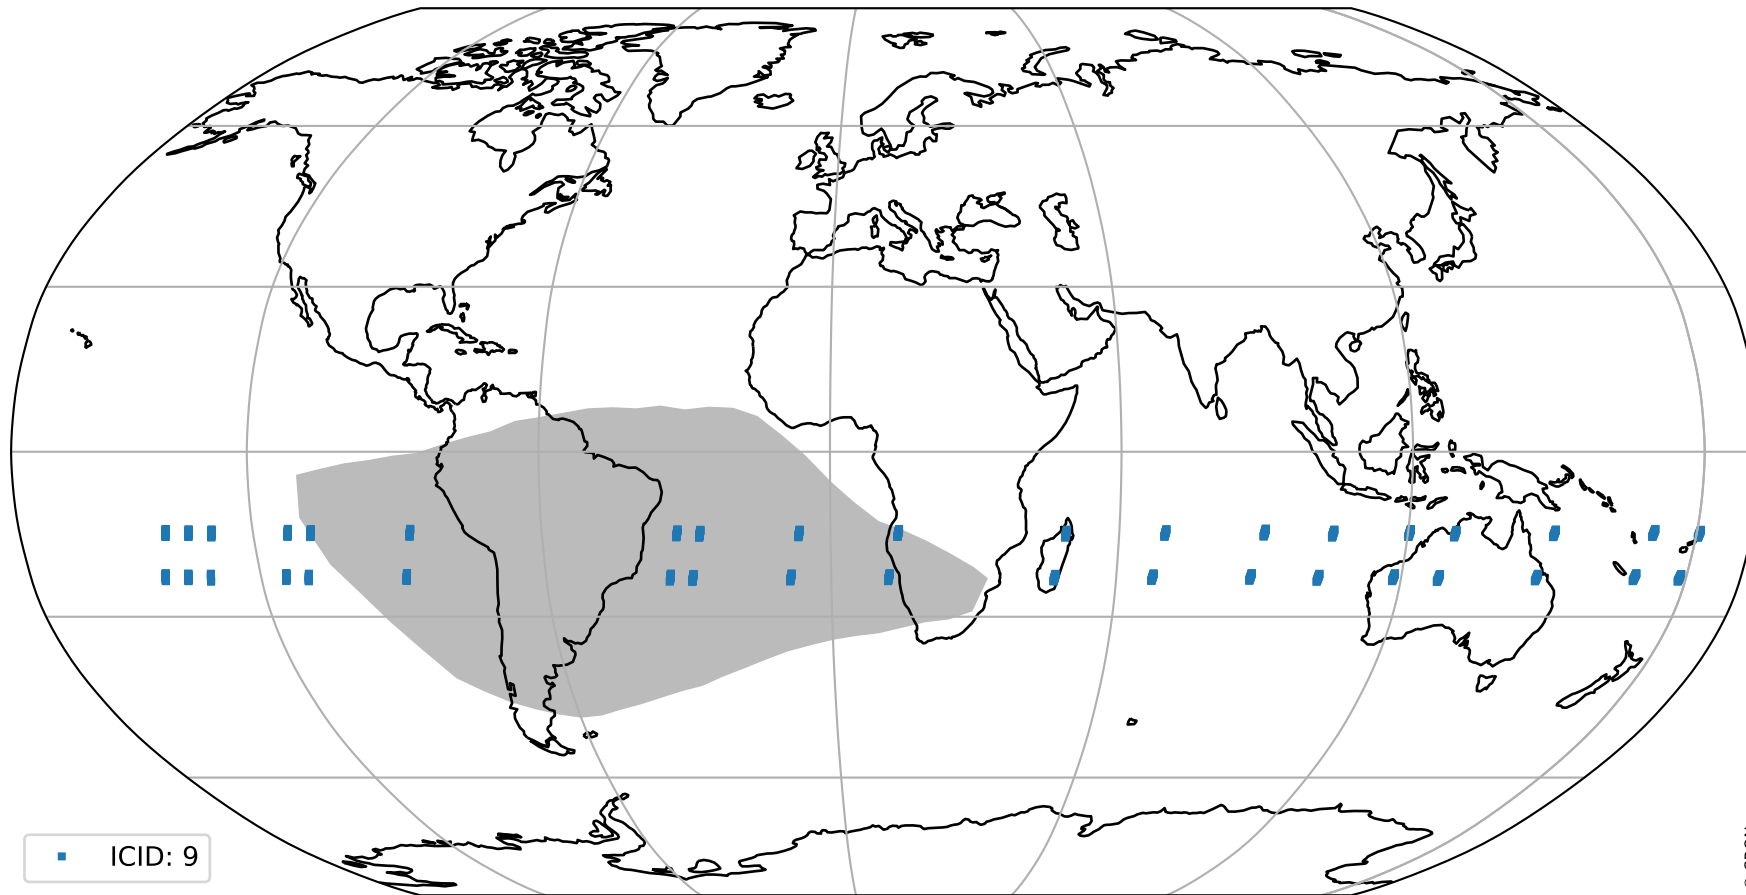

Tropomi SWIR pixel quality (official)

orbits : 19 in [8557, 8602]
coverage : 2019-06-08 / 2019-06-11
created : 2023-08-22T07:56:32

Histograms of pixel-quality

Tropomi SWIR pixel quality (official) ground-tracks of Sentinel-5P

orbits : 19 in [8557, 8602]
coverage : 2019-06-08 / 2019-06-11
created : 2023-08-22T07:56:33

Tropomi SWIR pixel quality (official)

orbits : [2827, 8602]
coverage : 2018-04-30 / 2019-06-11
created : 2023-08-22T07:56:33