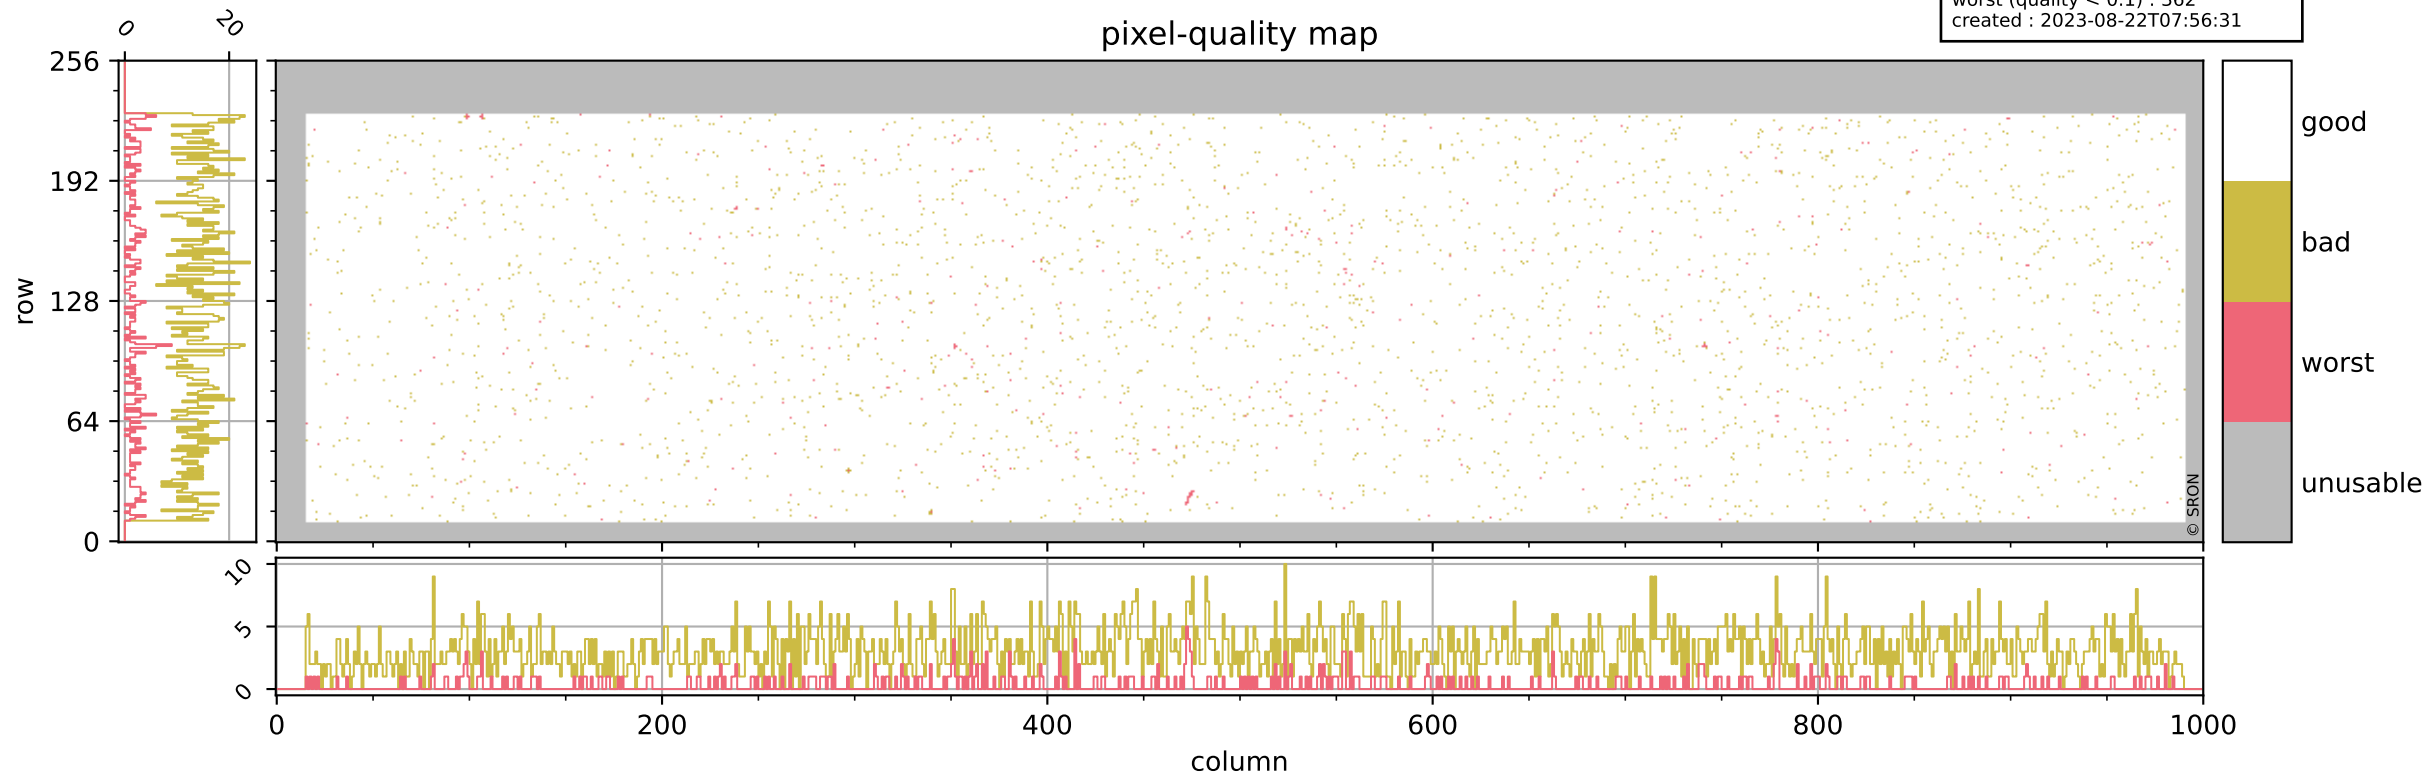

Tropomi SWIR pixel quality (official)

orbits : 19 in [8557, 8602]
coverage : 2019-06-08 / 2019-06-11
bad (quality < 0.8) : 3042
worst (quality < 0.1) : 362
created : 2023-08-22T07:56:31

pixel-quality map

Tropomi SWIR pixel quality (official)

orbits : 19 in [8557, 8602]
coverage : 2019-06-08 / 2019-06-11
bad (quality < 0.8) : 291
worst (quality < 0.1) : 115
created : 2023-08-22T07:56:31

pixel-quality map (dark)

Tropomi SWIR pixel quality (official)

orbits : 19 in [8557, 8602]
coverage : 2019-06-08 / 2019-06-11
bad (quality < 0.8) : 2797
worst (quality < 0.1) : 284
created : 2023-08-22T07:56:32

pixel-quality map (noise average)

Tropomi SWIR pixel quality (official)

orbits : 19 in [8557, 8602]
coverage : 2019-06-08 / 2019-06-11
created : 2023-08-22T07:56:32

Histograms of pixel-quality

Tropomi SWIR pixel quality (official) ground-tracks of Sentinel-5P