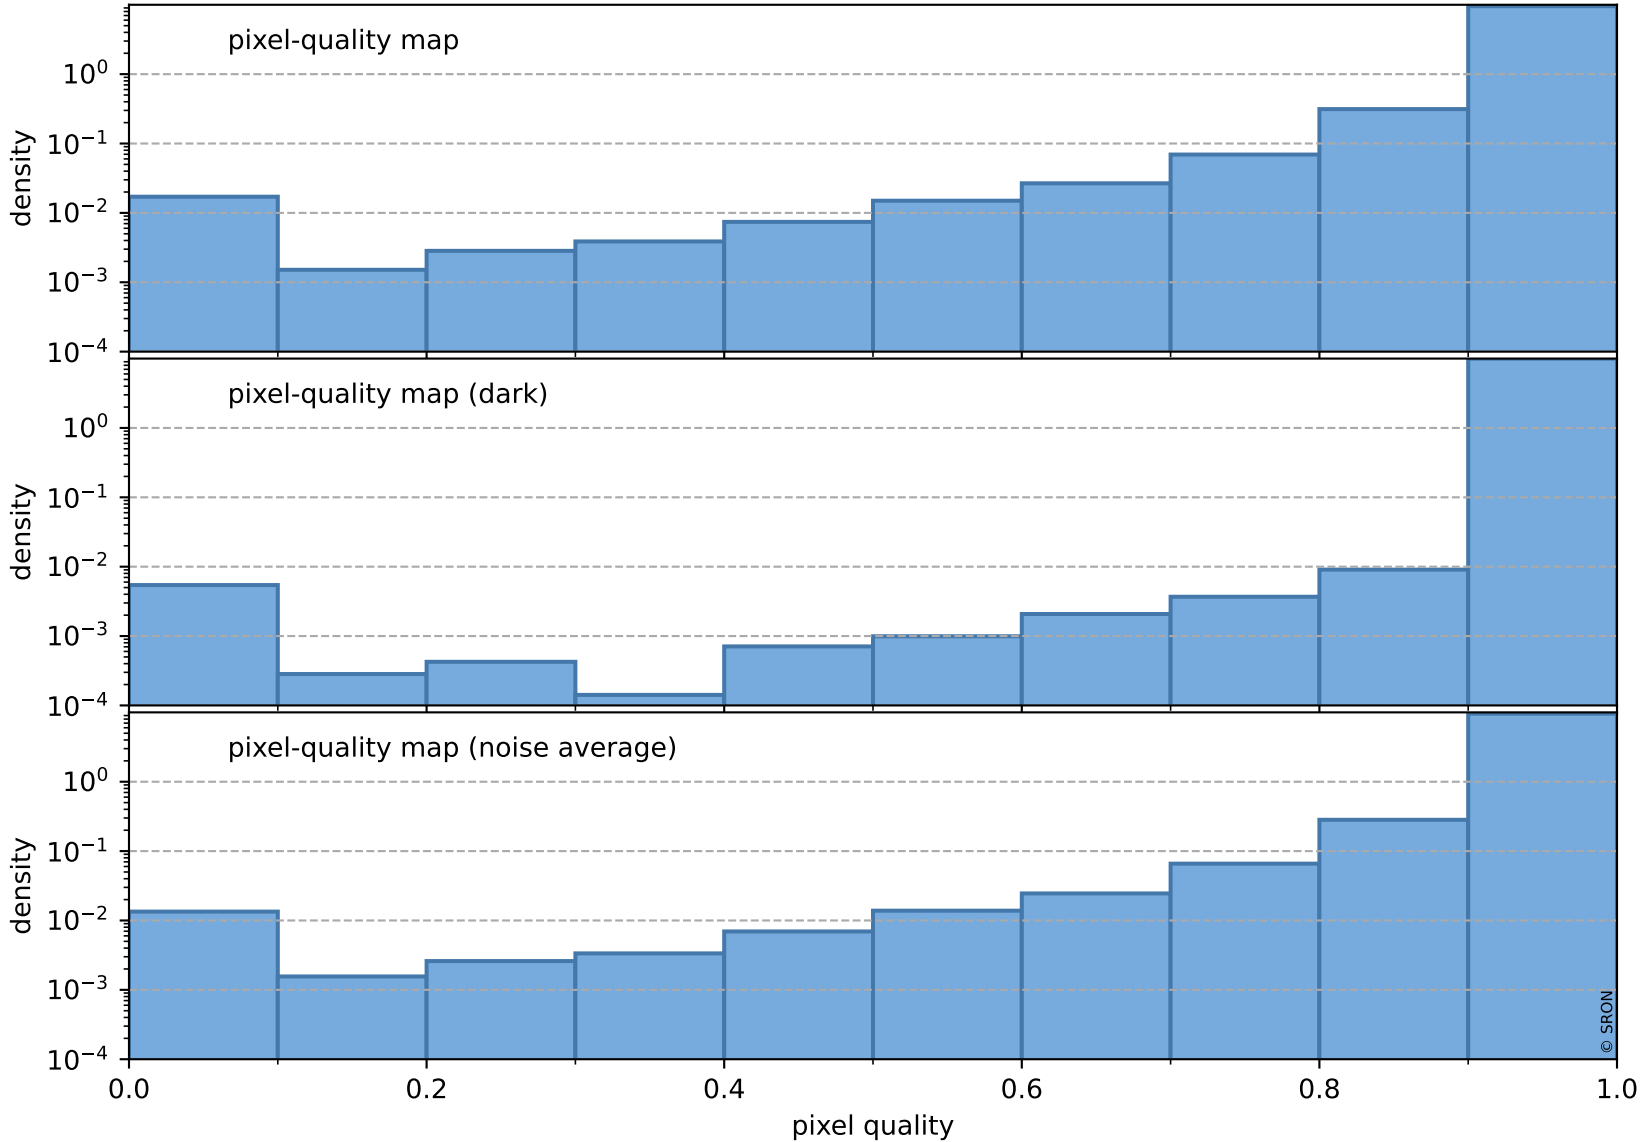

Tropomi SWIR pixel quality (official)

orbits : 19 in [8557, 8602]
coverage : 2019-06-08 / 2019-06-11
to good : 352
good to bad : 994
to worst : 150
created : 2023-08-22T07:56:32

total quality compared with SWIR pixel-quality CKD

Tropomi SWIR pixel quality (official)

orbits : 19 in [8557, 8602]
coverage : 2019-06-08 / 2019-06-11
created : 2023-08-22T07:56:32

Histograms of pixel-quality

Tropomi SWIR pixel quality (official) ground-tracks of Sentinel-5P

orbits : 19 in [8557, 8602]
coverage : 2019-06-08 / 2019-06-11
created : 2023-08-22T07:56:33

Tropomi SWIR pixel quality (official)

orbits : [2827, 8602]
coverage : 2018-04-30 / 2019-06-11
created : 2023-08-22T07:56:33