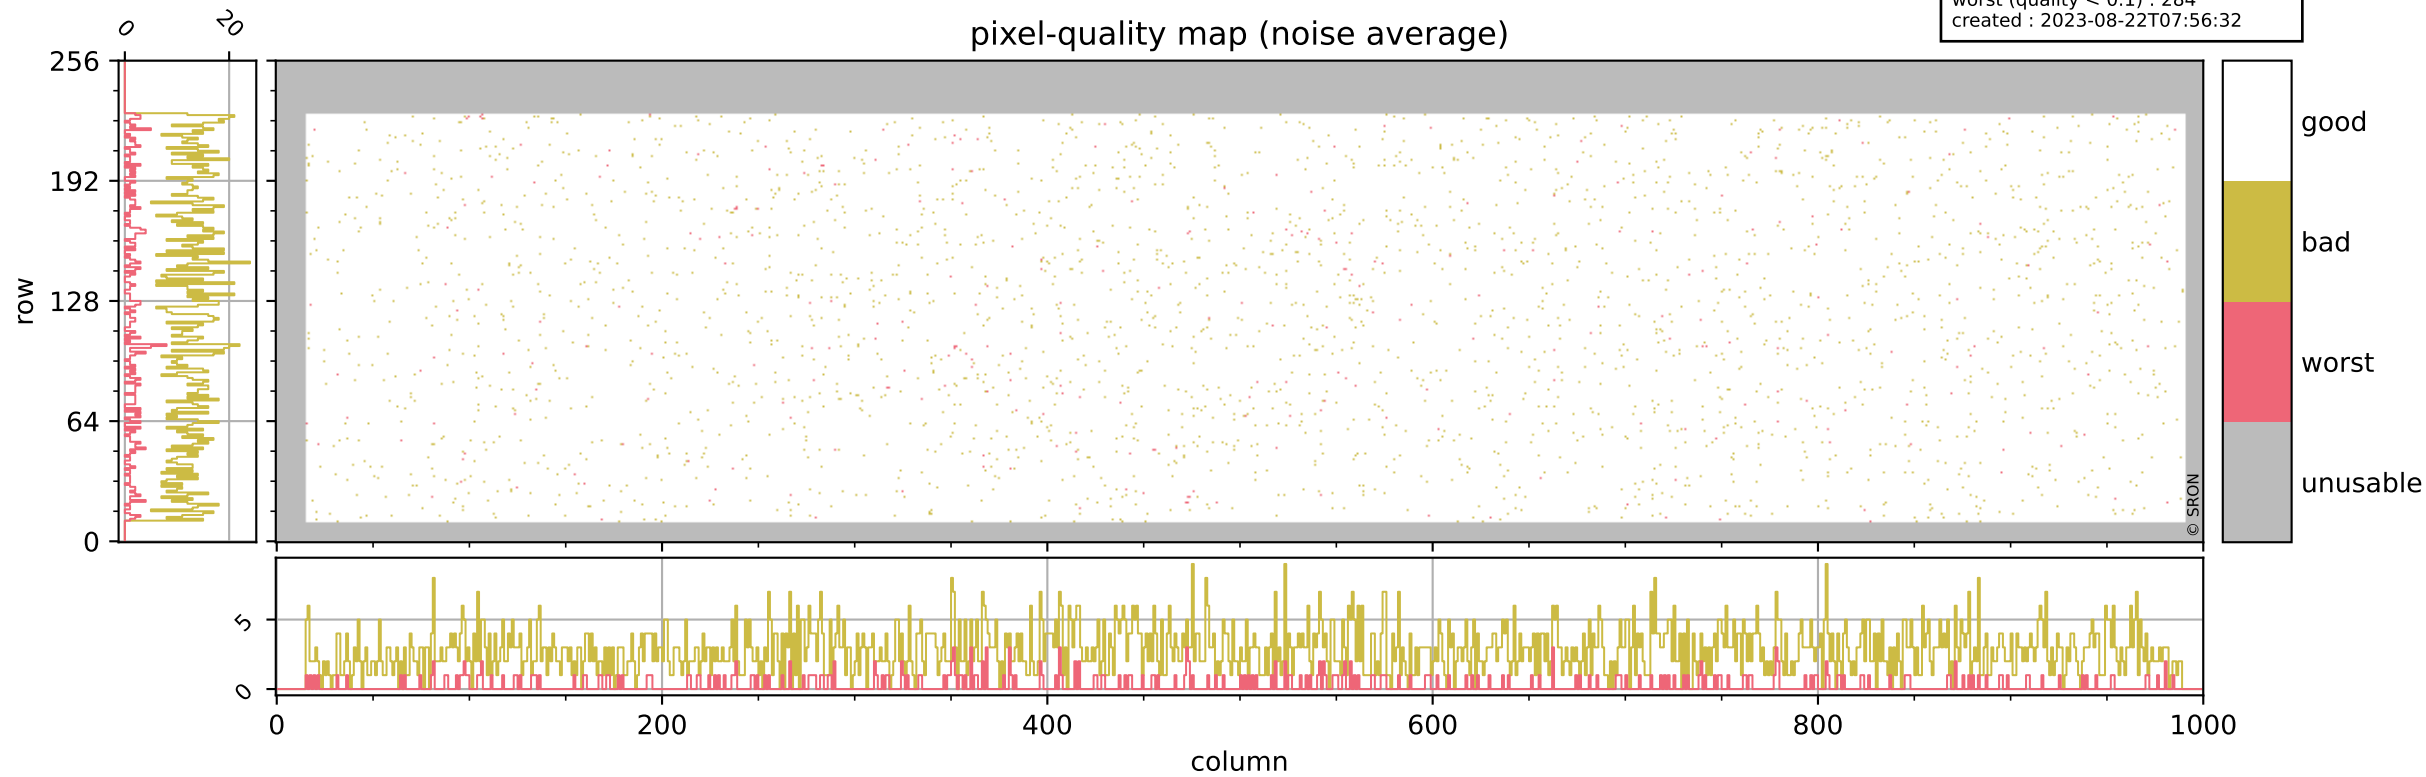

Tropomi SWIR pixel quality (official)

orbits : 19 in [8557, 8602]
coverage : 2019-06-08 / 2019-06-11
bad (quality < 0.8) : 291
worst (quality < 0.1) : 115
created : 2023-08-22T07:56:31

pixel-quality map (dark)

Tropomi SWIR pixel quality (official)

orbits : 19 in [8557, 8602]
coverage : 2019-06-08 / 2019-06-11
bad (quality < 0.8) : 2797
worst (quality < 0.1) : 284
created : 2023-08-22T07:56:32

pixel-quality map (noise average)

Tropomi SWIR pixel quality (official)

orbits : 19 in [8557, 8602]
coverage : 2019-06-08 / 2019-06-11
to good : 352
good to bad : 994
to worst : 150
created : 2023-08-22T07:56:32

total quality compared with SWIR pixel-quality CKD

Tropomi SWIR pixel quality (official)

orbits : 19 in [8557, 8602]
coverage : 2019-06-08 / 2019-06-11
created : 2023-08-22T07:56:32

Histograms of pixel-quality

Tropomi SWIR pixel quality (official) ground-tracks of Sentinel-5P