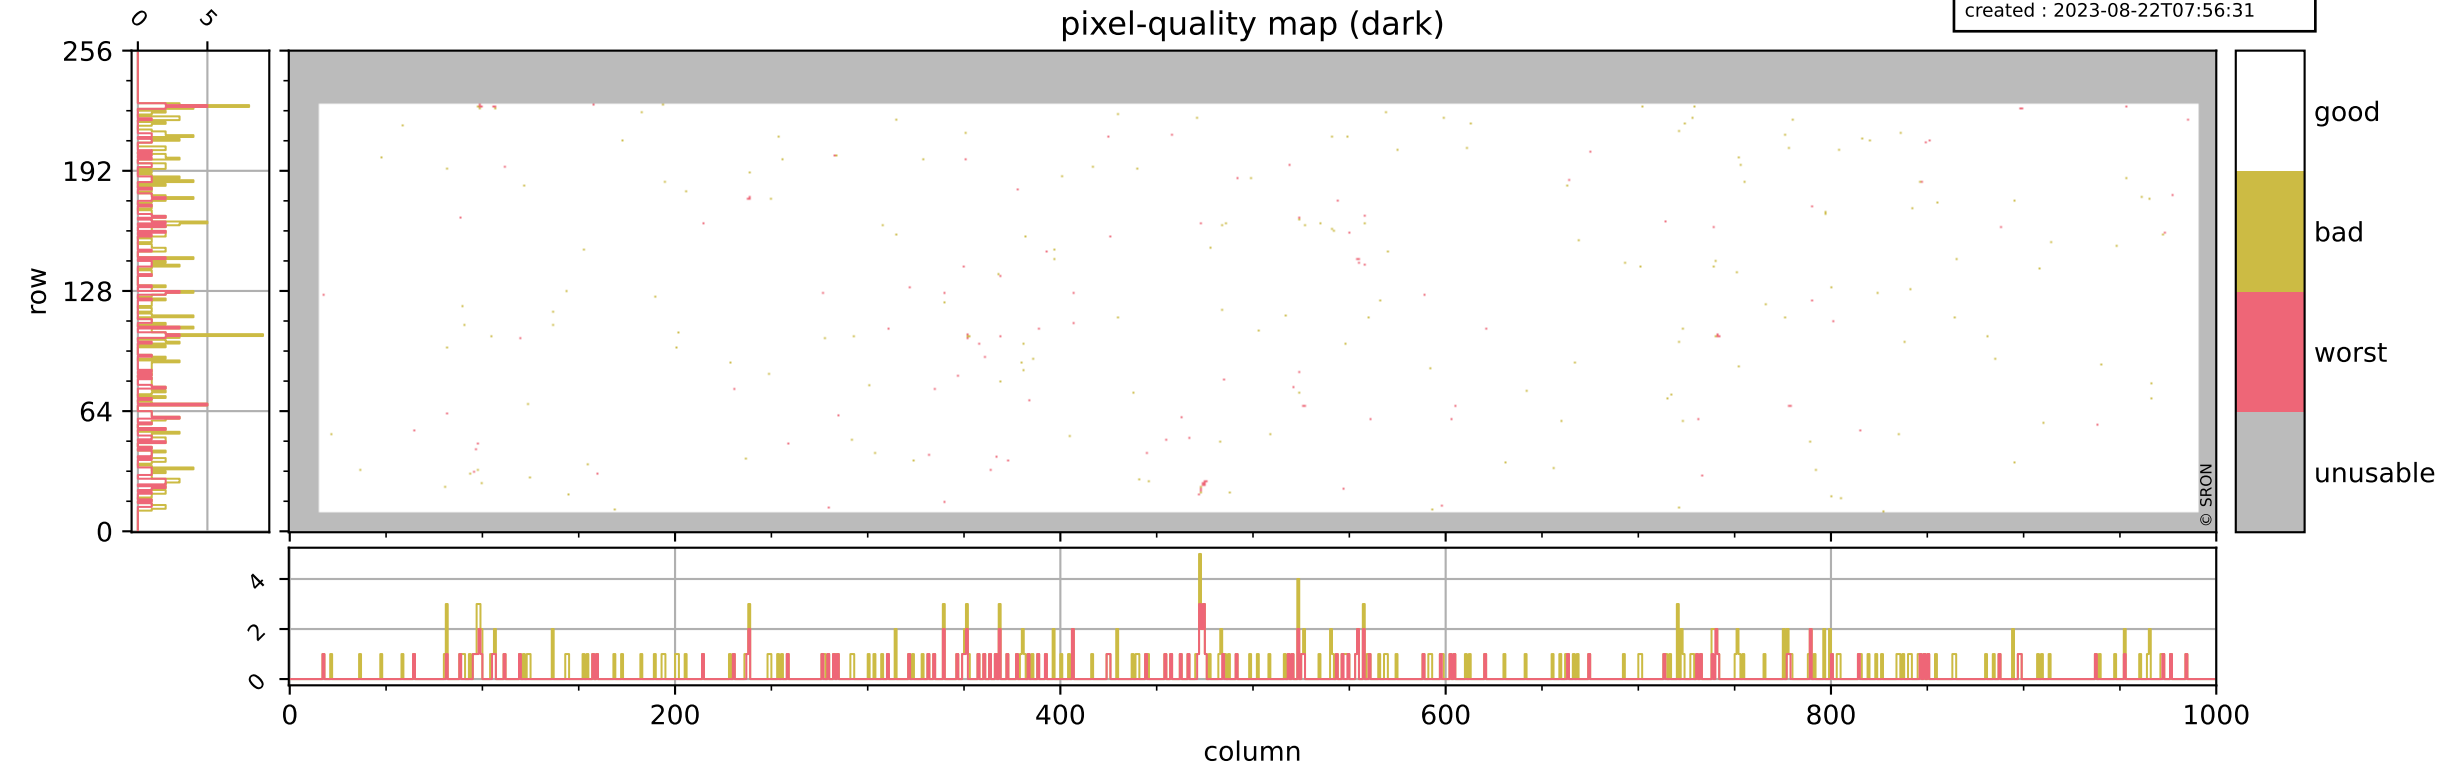

Tropomi SWIR pixel quality (official)

orbits : 19 in [8557, 8602]
coverage : 2019-06-08 / 2019-06-11
bad (quality < 0.8) : 3042
worst (quality < 0.1) : 362
created : 2023-08-22T07:56:31

pixel-quality map

Tropomi SWIR pixel quality (official)

orbits : 19 in [8557, 8602]
coverage : 2019-06-08 / 2019-06-11
bad (quality < 0.8) : 291
worst (quality < 0.1) : 115
created : 2023-08-22T07:56:31

pixel-quality map (dark)

Tropomi SWIR pixel quality (official)

orbits : 19 in [8557, 8602]
coverage : 2019-06-08 / 2019-06-11
bad (quality < 0.8) : 2797
worst (quality < 0.1) : 284
created : 2023-08-22T07:56:32

pixel-quality map (noise average)

Tropomi SWIR pixel quality (official)

orbits : 19 in [8557, 8602]
coverage : 2019-06-08 / 2019-06-11
created : 2023-08-22T07:56:32

Histograms of pixel-quality

Tropomi SWIR pixel quality (official) ground-tracks of Sentinel-5P