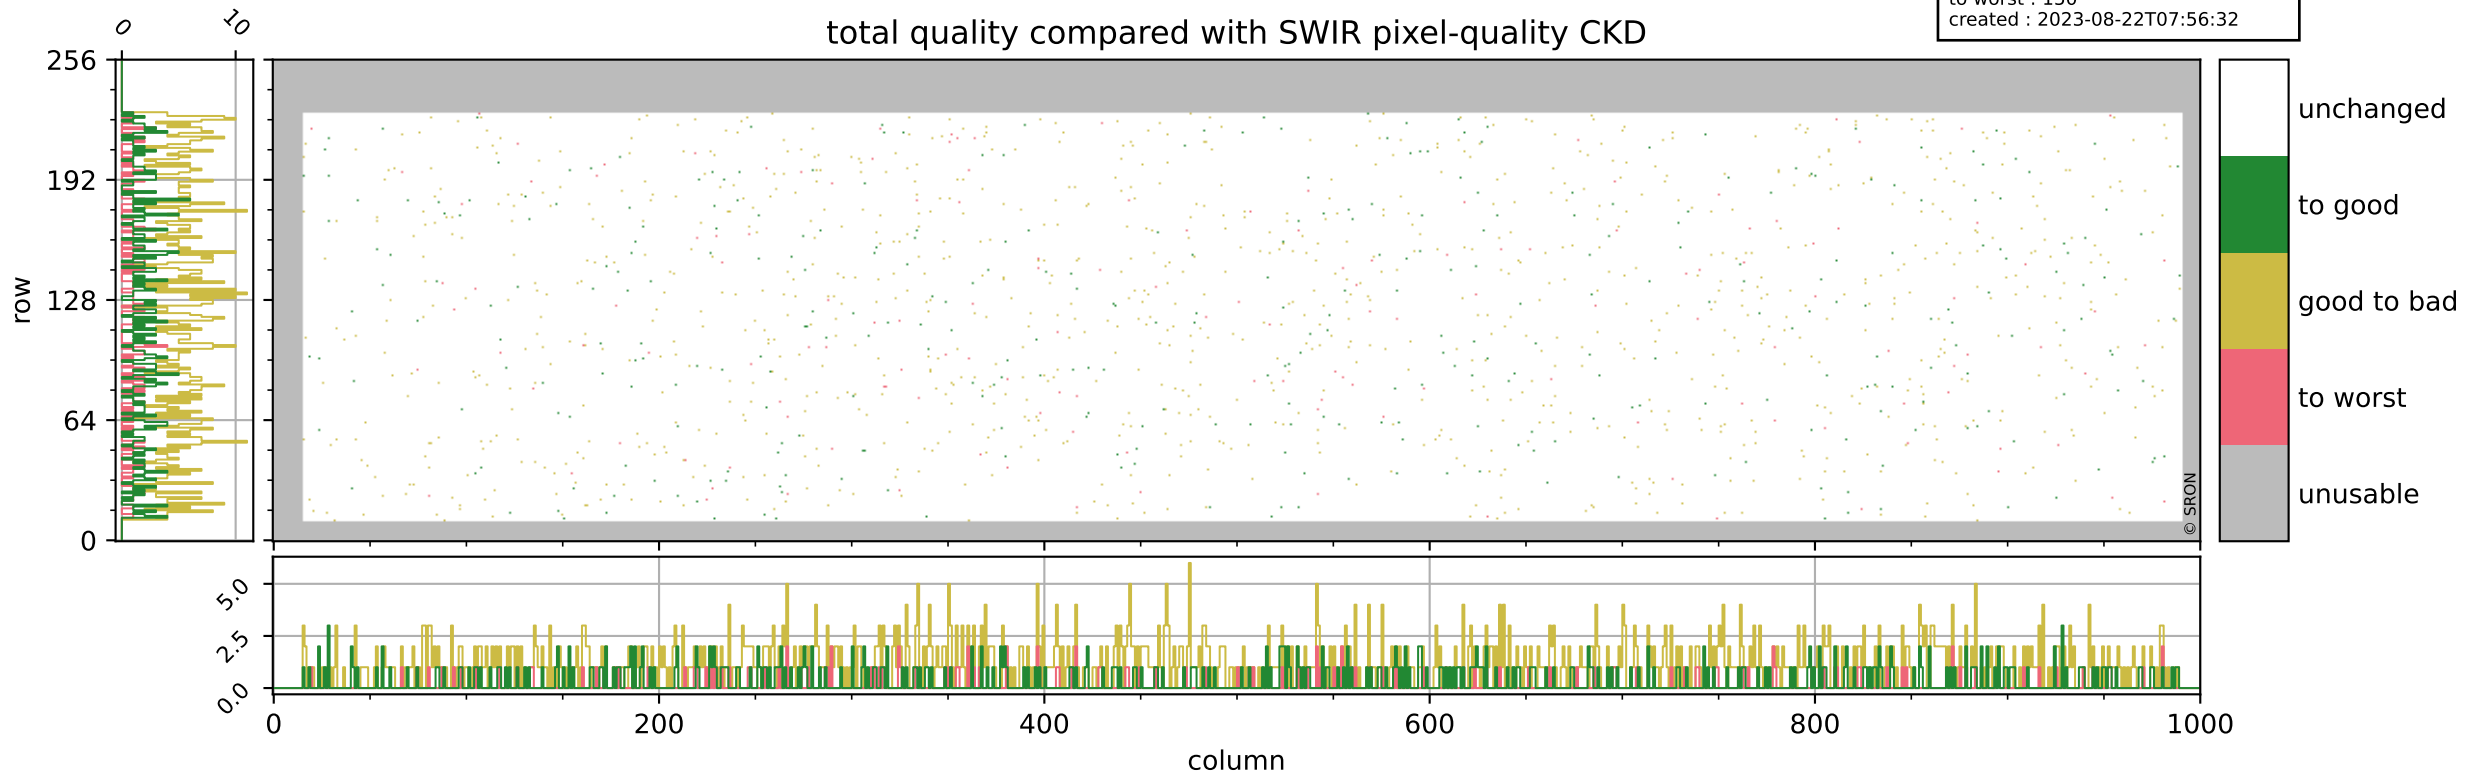

Tropomi SWIR pixel quality (official)

orbits : 19 in [8557, 8602]
coverage : 2019-06-08 / 2019-06-11
bad (quality < 0.8) : 291
worst (quality < 0.1) : 115
created : 2023-08-22T07:56:31

pixel-quality map (dark)

Tropomi SWIR pixel quality (official)

orbits : 19 in [8557, 8602]
coverage : 2019-06-08 / 2019-06-11
bad (quality < 0.8) : 2797
worst (quality < 0.1) : 284
created : 2023-08-22T07:56:32

pixel-quality map (noise average)

Tropomi SWIR pixel quality (official)

orbits : 19 in [8557, 8602]
coverage : 2019-06-08 / 2019-06-11
to good : 352
good to bad : 994
to worst : 150
created : 2023-08-22T07:56:32

total quality compared with SWIR pixel-quality CKD

Tropomi SWIR pixel quality (official)

orbits : 19 in [8557, 8602]
coverage : 2019-06-08 / 2019-06-11
created : 2023-08-22T07:56:32

Histograms of pixel-quality

Tropomi SWIR pixel quality (official) ground-tracks of Sentinel-5P