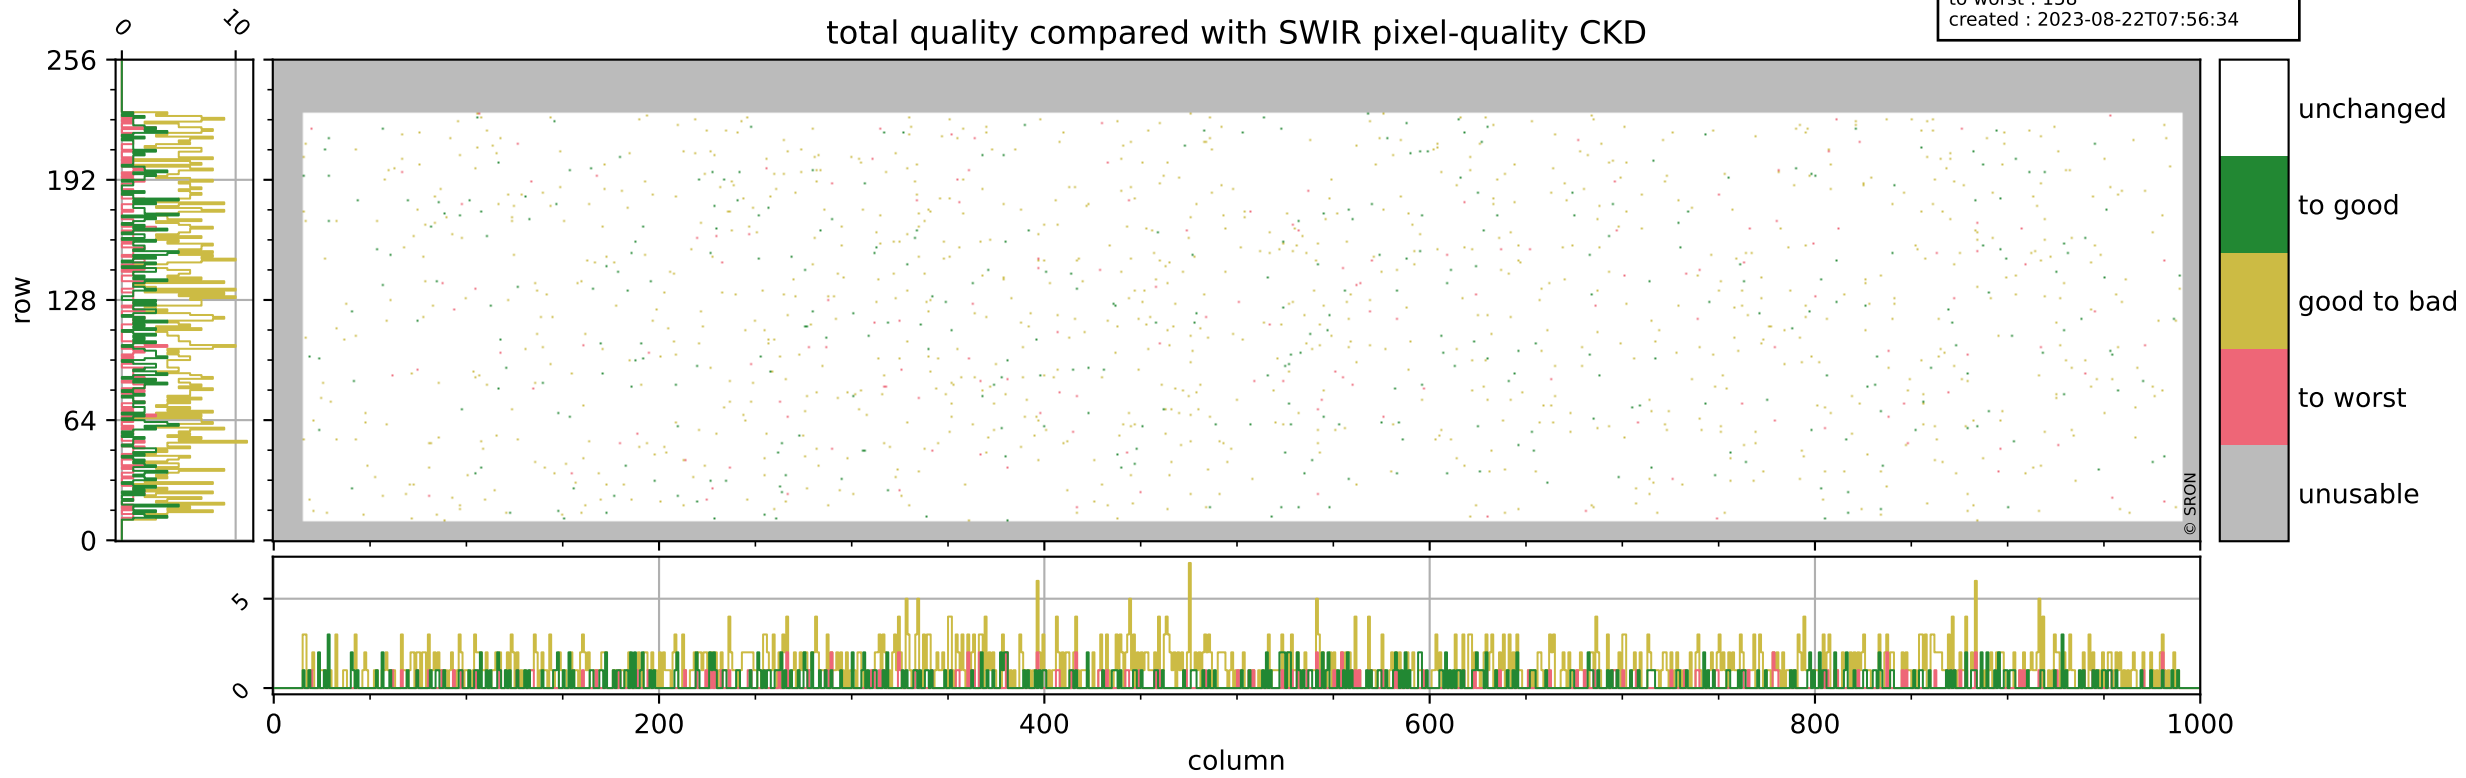

Tropomi SWIR pixel quality (official)

orbits : 18 in [8572, 8617]
coverage : 2019-06-09 / 2019-06-12
bad (quality < 0.8) : 290
worst (quality < 0.1) : 116
created : 2023-08-22T07:56:33

Tropomi SWIR pixel quality (official)

orbits : 18 in [8572, 8617]
coverage : 2019-06-09 / 2019-06-12
bad (quality < 0.8) : 2792
worst (quality < 0.1) : 287
created : 2023-08-22T07:56:34

pixel-quality map (noise average)

Tropomi SWIR pixel quality (official)

orbits : 18 in [8572, 8617]
coverage : 2019-06-09 / 2019-06-12
to good : 349
good to bad : 981
to worst : 158
created : 2023-08-22T07:56:34

total quality compared with SWIR pixel-quality CKD

Tropomi SWIR pixel quality (official)

orbits : 18 in [8572, 8617]
coverage : 2019-06-09 / 2019-06-12
created : 2023-08-22T07:56:34

Histograms of pixel-quality

Tropomi SWIR pixel quality (official) ground-tracks of Sentinel-5P

orbits : 18 in [8572, 8617]
coverage : 2019-06-09 / 2019-06-12
created : 2023-08-22T07:56:35