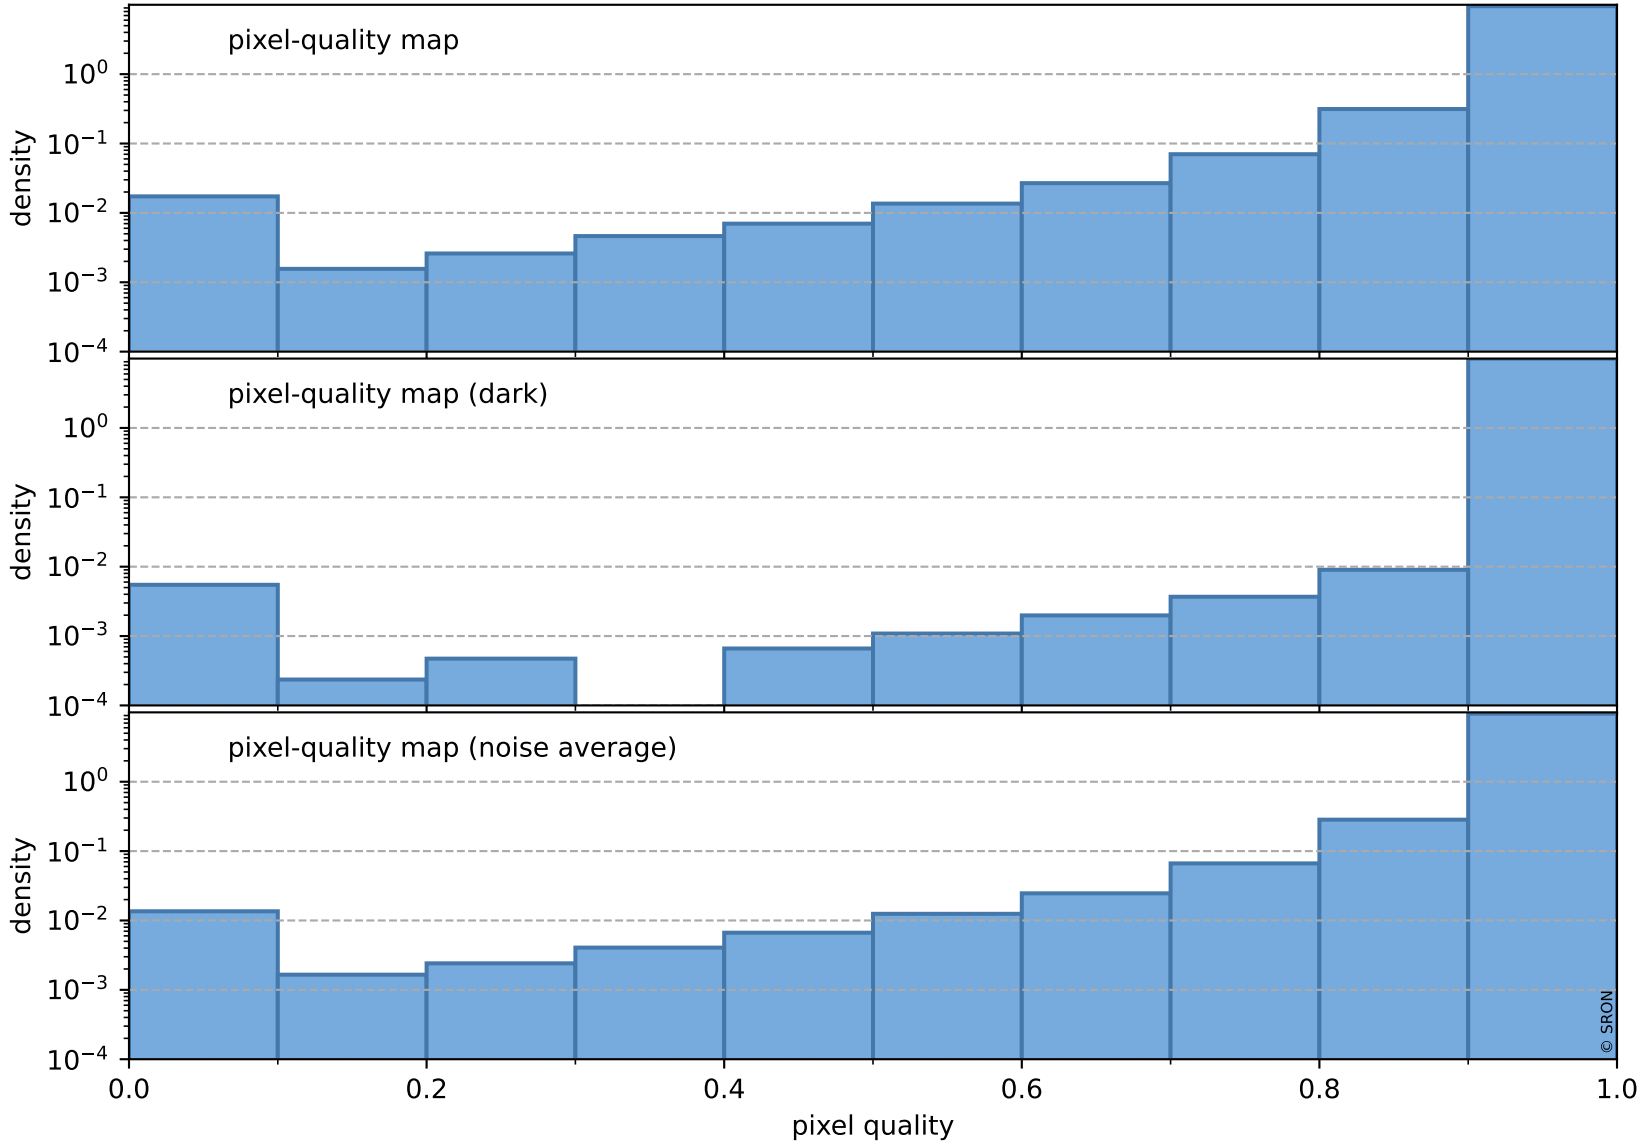

orbits : 18 in [8572, 8617]
coverage : 2019-06-09 / 2019-06-12
bad (quality < 0.8) : 2792
worst (quality < 0.1) : 287
created : 2023-08-22T07:56:34

pixel-quality map (noise average)

Tropomi SWIR pixel quality (official)

orbits : 18 in [8572, 8617]
coverage : 2019-06-09 / 2019-06-12
to good : 349
good to bad : 981
to worst : 158
created : 2023-08-22T07:56:34

total quality compared with SWIR pixel-quality CKD

Tropomi SWIR pixel quality (official)

orbits : 18 in [8572, 8617]
coverage : 2019-06-09 / 2019-06-12
created : 2023-08-22T07:56:34

Histograms of pixel-quality

Tropomi SWIR pixel quality (official) ground-tracks of Sentinel-5P

orbits : 18 in [8572, 8617]
coverage : 2019-06-09 / 2019-06-12
created : 2023-08-22T07:56:35

Tropomi SWIR pixel quality (official)

orbits : [2827, 8617]
coverage : 2018-04-30 / 2019-06-12
created : 2023-08-22T07:56:35

trend of pixel quality & temperatures