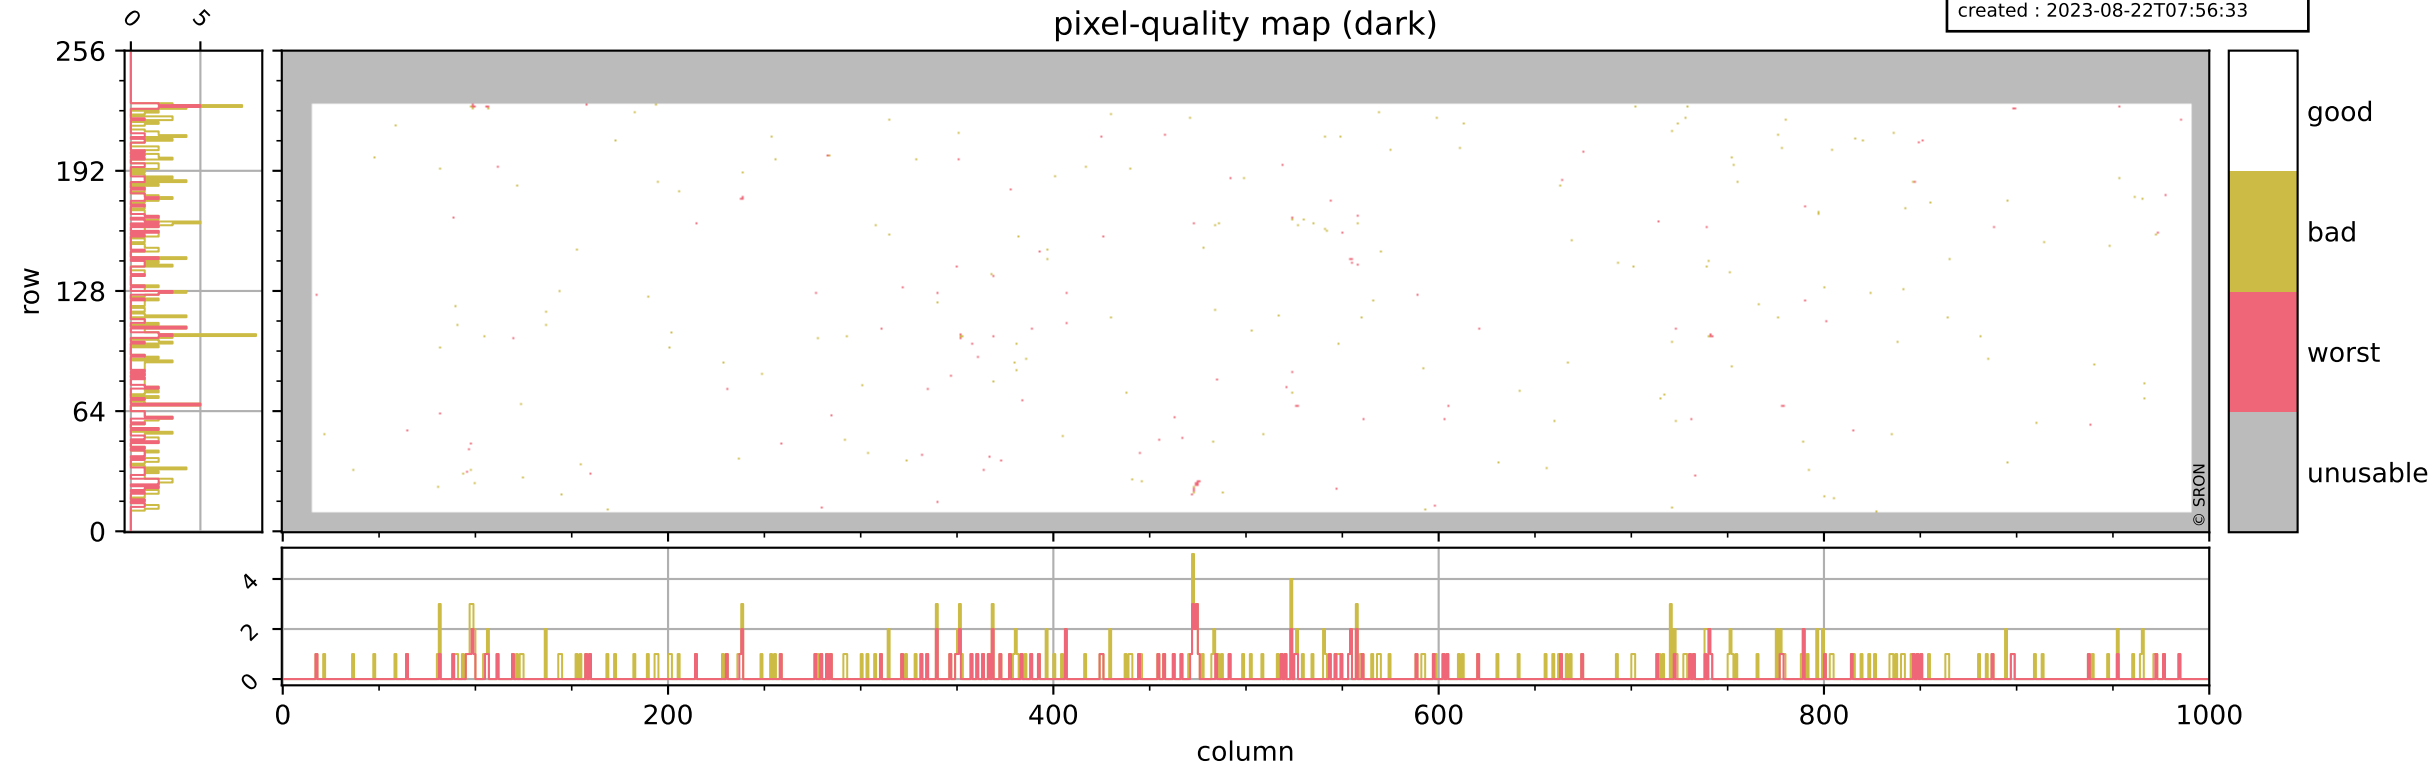

Tropomi SWIR pixel quality (official)

orbits : 18 in [8572, 8617]
coverage : 2019-06-09 / 2019-06-12
bad (quality < 0.8) : 3040
worst (quality < 0.1) : 366
created : 2023-08-22T07:56:33

pixel-quality map

Tropomi SWIR pixel quality (official)

orbits : 18 in [8572, 8617]
coverage : 2019-06-09 / 2019-06-12
bad (quality < 0.8) : 290
worst (quality < 0.1) : 116
created : 2023-08-22T07:56:33

Tropomi SWIR pixel quality (official)

orbits : 18 in [8572, 8617]
coverage : 2019-06-09 / 2019-06-12
bad (quality < 0.8) : 2792
worst (quality < 0.1) : 287
created : 2023-08-22T07:56:34

pixel-quality map (noise average)

Tropomi SWIR pixel quality (official)

orbits : 18 in [8572, 8617]
coverage : 2019-06-09 / 2019-06-12
created : 2023-08-22T07:56:34

Histograms of pixel-quality

Tropomi SWIR pixel quality (official) ground-tracks of Sentinel-5P

orbits : 18 in [8572, 8617]
coverage : 2019-06-09 / 2019-06-12
created : 2023-08-22T07:56:35