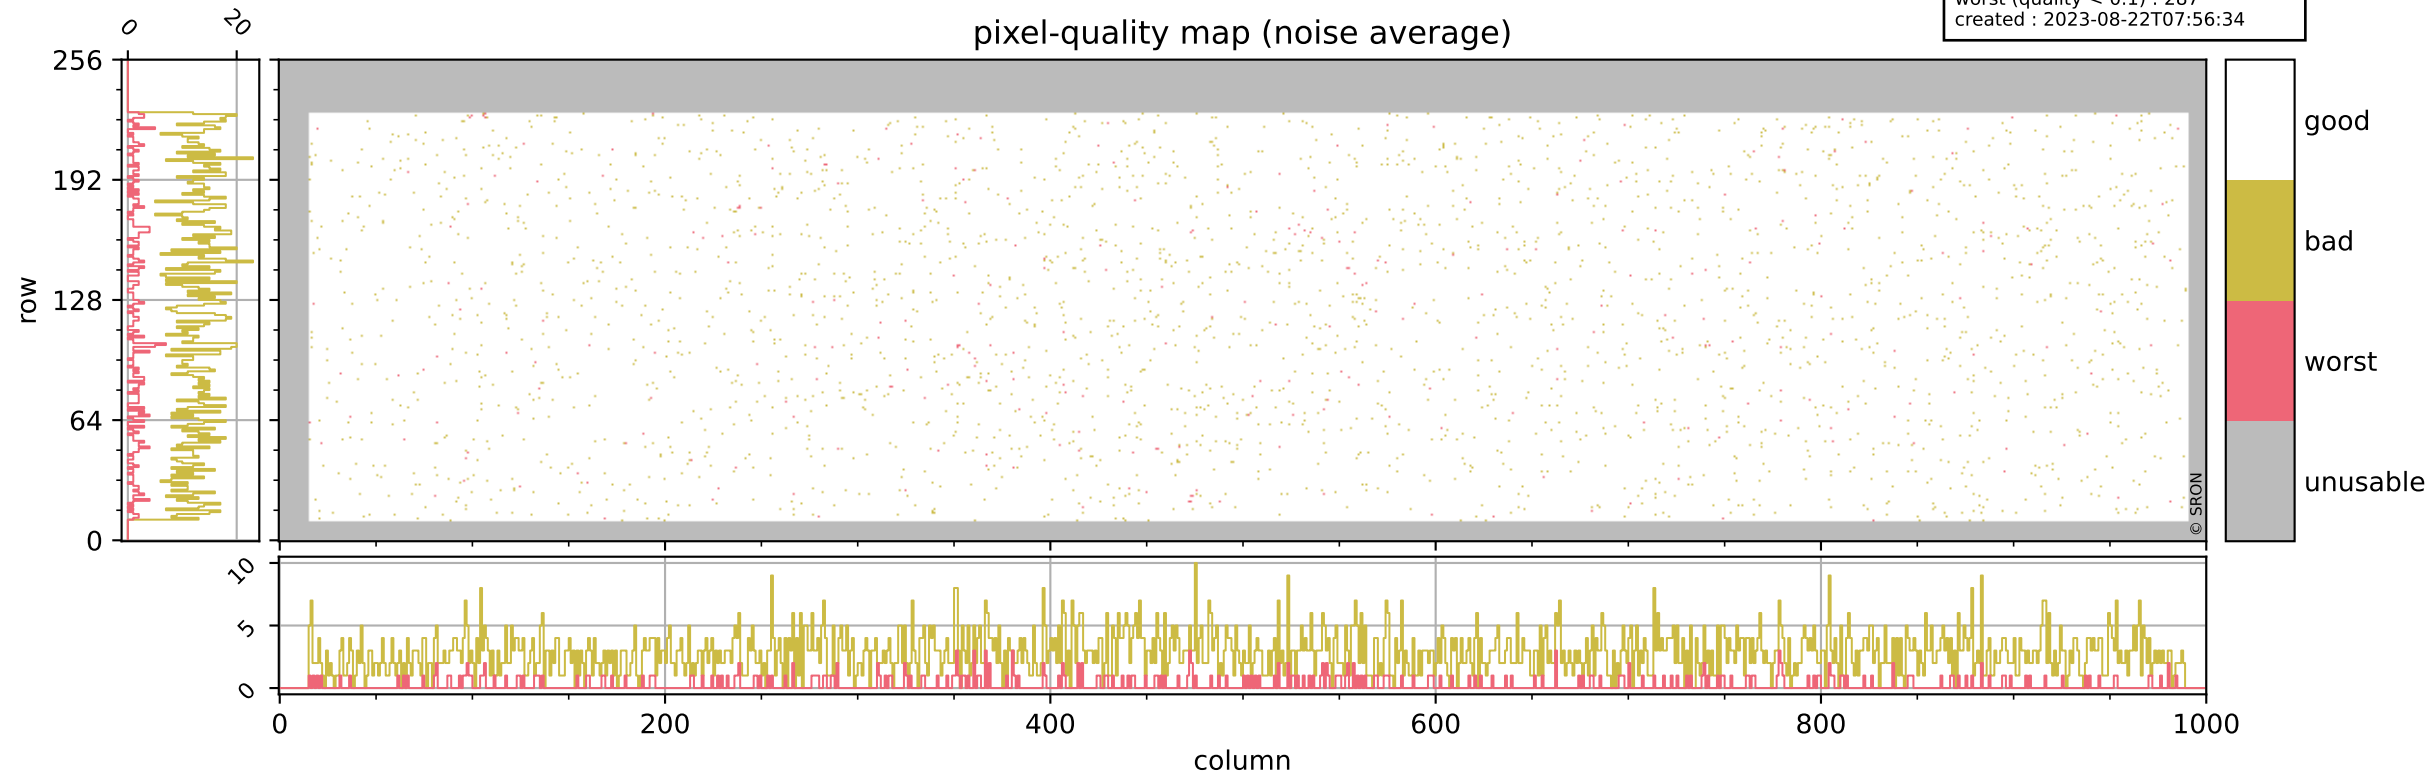

Tropomi SWIR pixel quality (official)

orbits : 18 in [8572, 8617]
coverage : 2019-06-09 / 2019-06-12
bad (quality < 0.8) : 290
worst (quality < 0.1) : 116
created : 2023-08-22T07:56:33

Tropomi SWIR pixel quality (official)

orbits : 18 in [8572, 8617]
coverage : 2019-06-09 / 2019-06-12
bad (quality < 0.8) : 2792
worst (quality < 0.1) : 287
created : 2023-08-22T07:56:34

pixel-quality map (noise average)

Tropomi SWIR pixel quality (official)

orbits : 18 in [8572, 8617]
coverage : 2019-06-09 / 2019-06-12
to good : 349
good to bad : 981
to worst : 158
created : 2023-08-22T07:56:34

total quality compared with SWIR pixel-quality CKD

Tropomi SWIR pixel quality (official)

orbits : 18 in [8572, 8617]
coverage : 2019-06-09 / 2019-06-12
created : 2023-08-22T07:56:34

Histograms of pixel-quality

Tropomi SWIR pixel quality (official) ground-tracks of Sentinel-5P

orbits : 18 in [8572, 8617]
coverage : 2019-06-09 / 2019-06-12
created : 2023-08-22T07:56:35