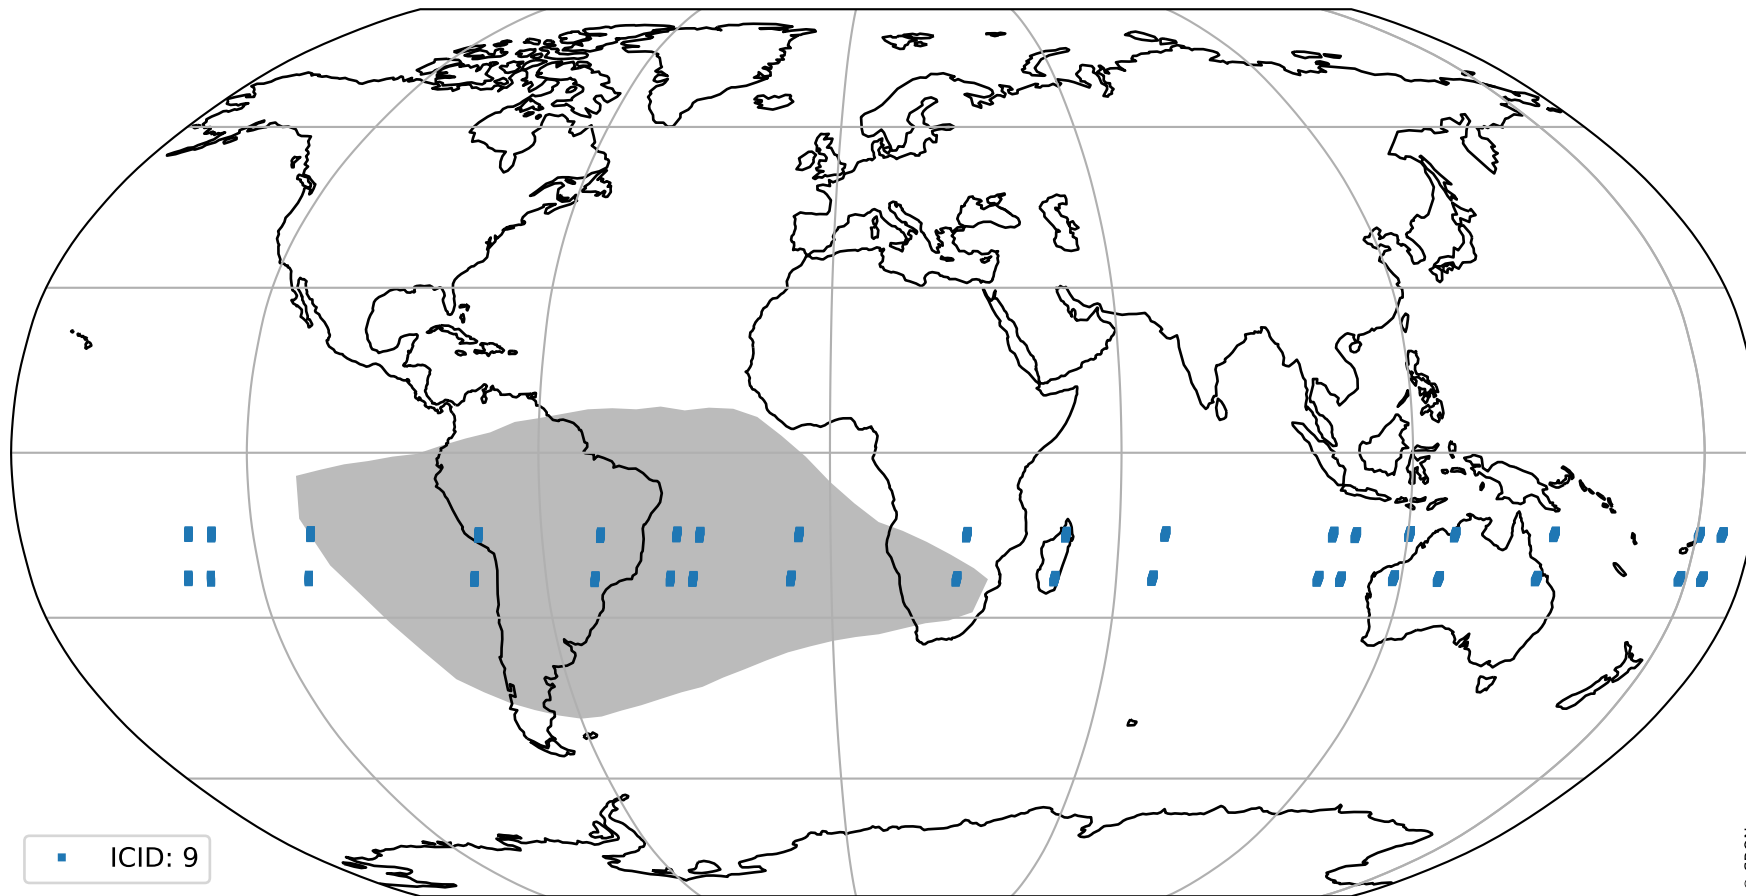

orbits : 18 in [8572, 8617]
coverage : 2019-06-09 / 2019-06-12
bad (quality < 0.8) : 2792
worst (quality < 0.1) : 287
created : 2023-08-22T07:56:34

pixel-quality map (noise average)

Tropomi SWIR pixel quality (official)

orbits : 18 in [8572, 8617]
coverage : 2019-06-09 / 2019-06-12
to good : 349
good to bad : 981
to worst : 158
created : 2023-08-22T07:56:34

total quality compared with SWIR pixel-quality CKD

Tropomi SWIR pixel quality (official)

orbits : 18 in [8572, 8617]
coverage : 2019-06-09 / 2019-06-12
created : 2023-08-22T07:56:34

Histograms of pixel-quality

Tropomi SWIR pixel quality (official) ground-tracks of Sentinel-5P

orbits : 18 in [8572, 8617]
coverage : 2019-06-09 / 2019-06-12
created : 2023-08-22T07:56:35

Tropomi SWIR pixel quality (official)

orbits : [2827, 8617]
coverage : 2018-04-30 / 2019-06-12
created : 2023-08-22T07:56:35

trend of pixel quality & temperatures