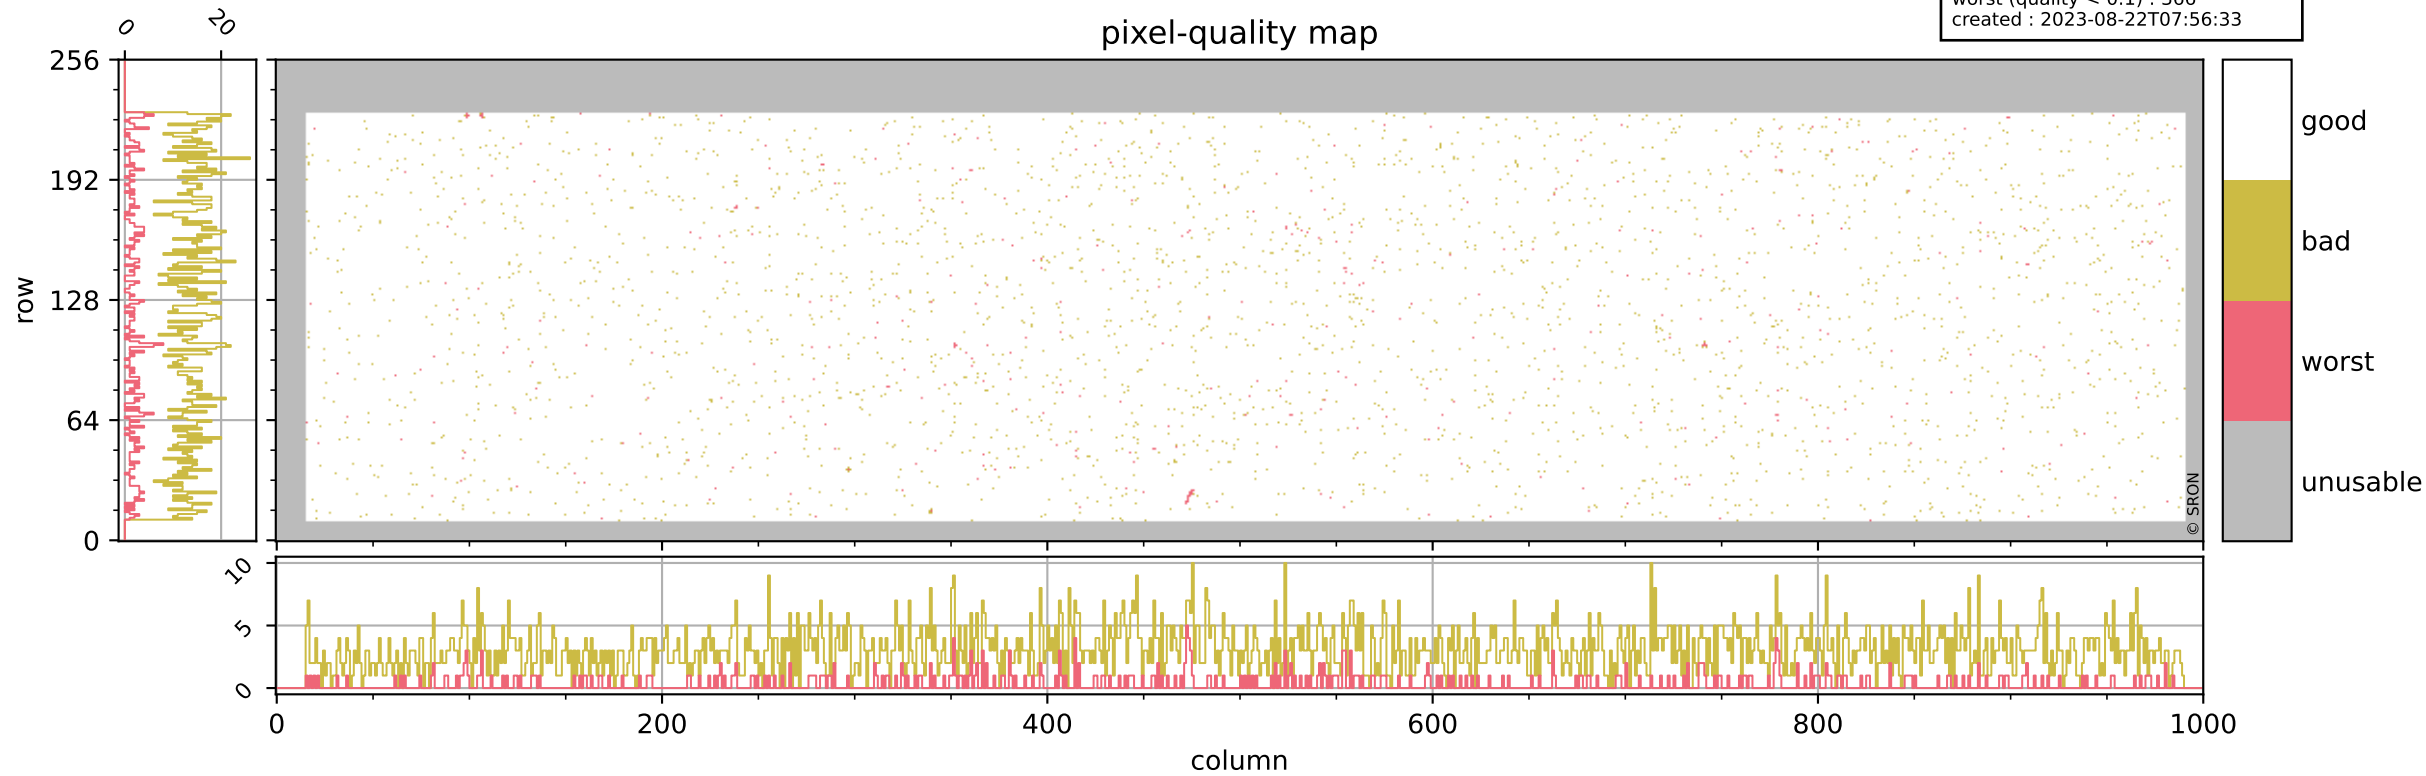

Tropomi SWIR pixel quality (official)

orbits : 18 in [8572, 8617]
coverage : 2019-06-09 / 2019-06-12
bad (quality < 0.8) : 3040
worst (quality < 0.1) : 366
created : 2023-08-22T07:56:33

pixel-quality map

Tropomi SWIR pixel quality (official)

orbits : 18 in [8572, 8617]
coverage : 2019-06-09 / 2019-06-12
bad (quality < 0.8) : 290
worst (quality < 0.1) : 116
created : 2023-08-22T07:56:33

Tropomi SWIR pixel quality (official)

orbits : 18 in [8572, 8617]
coverage : 2019-06-09 / 2019-06-12
bad (quality < 0.8) : 2792
worst (quality < 0.1) : 287
created : 2023-08-22T07:56:34

pixel-quality map (noise average)

Tropomi SWIR pixel quality (official)

orbits : 18 in [8572, 8617]
coverage : 2019-06-09 / 2019-06-12
created : 2023-08-22T07:56:34

Histograms of pixel-quality

Tropomi SWIR pixel quality (official) ground-tracks of Sentinel-5P

orbits : 18 in [8572, 8617]
coverage : 2019-06-09 / 2019-06-12
created : 2023-08-22T07:56:35